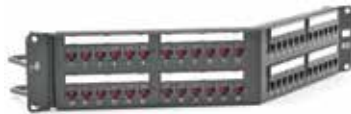

Jack
HXJ6BK

Patch Panel
HP648A

Patch Cord
HC6B01

Cable
C6RPY

The NEXTSPEED® Category 6 UTP system is designed to deliver headroom beyond 500MHz for dependable Multi-gigabit Ethernet applications. NEXTSPEED's extended bandwidth provides reliability with zero bit error rate performance for today's high speed digital communications.

NEXTSPEED® Category 6 Jacks

Color	Single Pack	25-Pack	Color	Single Pack	25-Pack
Black	HXJ6BK	HXJ6BK25	Office White	HXJ6OW	HXJ6OW25
Blue	HXJ6B	HXJ6B25	Purple	–	HXJ6P25
Gold	–	HXJ6GL25	Red	HXJ6R	HXJ6R25
Gray	HXJ6GY	HXJ6GY25	White	HXJ6W	HXJ6W25
Green	HXJ6GN	HXJ6GN25	Yellow	HXJ6Y	HXJ6Y25