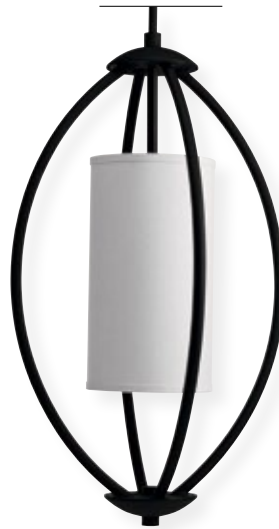

Calven Collection in Black

Deluxe Package #3

P5118-80WB Forged Black
One-light mini-pendant.
Size: 6-3/8" w., 10-3/4" ht.
Lamp(s): one Halogen
lamp(s), each 60W.