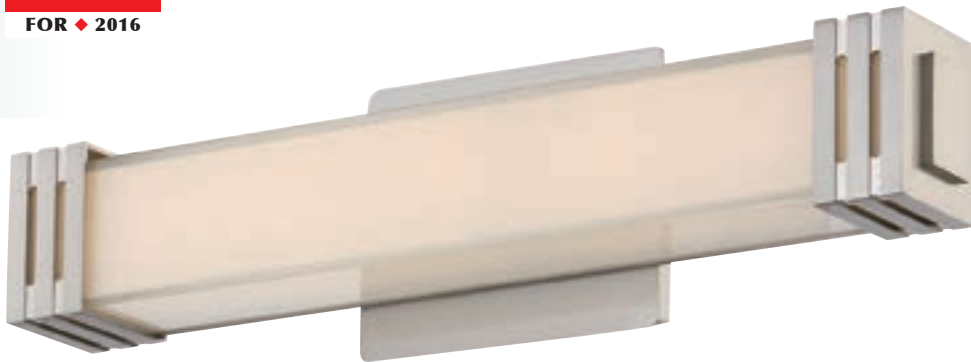

Pierre bath fixtures can be mounted horizontally or vertically.

Valiant

NEW!
FOR ♦ 2016

FINISH: Brushed nickel
GLASS: Clear etched inside

PCVT8518BN

Enlarged for detail

MOUNTS

PCVT8524BN