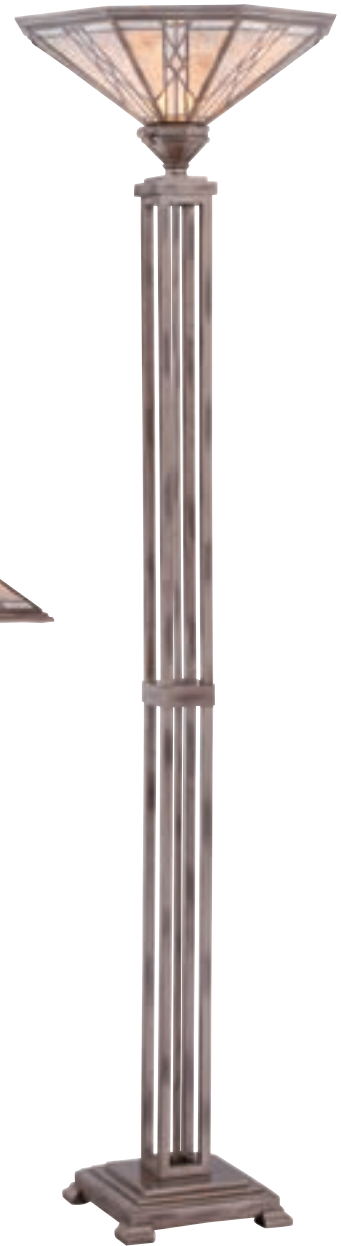

MCCS9470AS