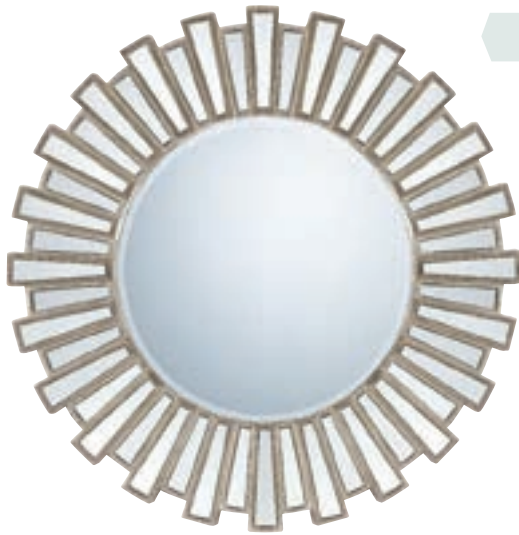

PRODUCT	DIMENSIONS
QR1815	28" H, 22" W, 1" Dp.
TY43625AN	35.5" H, 25.5" W, 2" Dp.

QR983

Gwyneth
GLASS: Beveled

MY430241ML

QUOIZEL
NATURALS
PEN SHELL

MY430242ML

QR1922WT

Monterey Mosaic
FINISH: Malaga