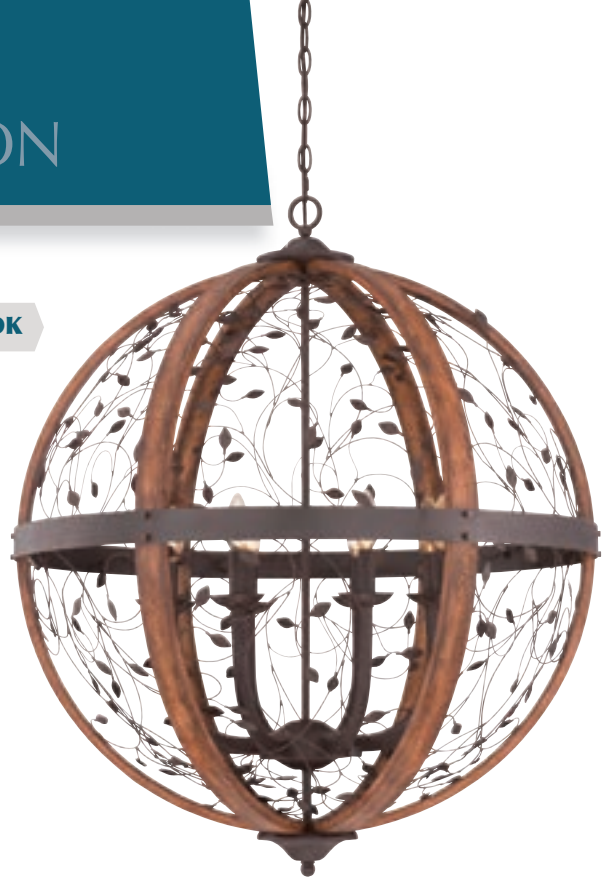

Chamber COLLECTION

FINISH:

Darkest Bronze

CHB5208DK