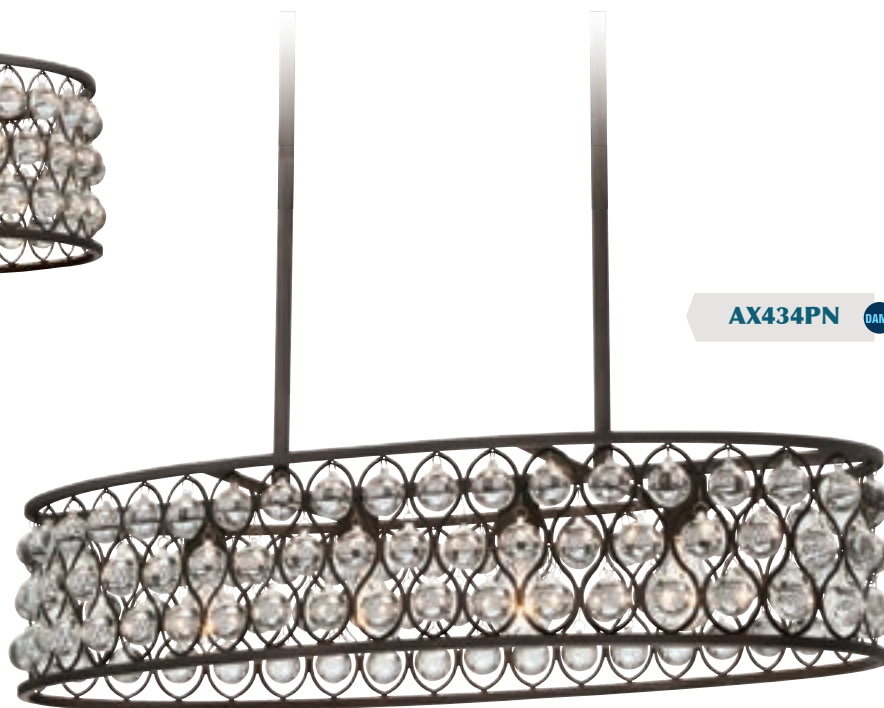

AX434PN DAMP