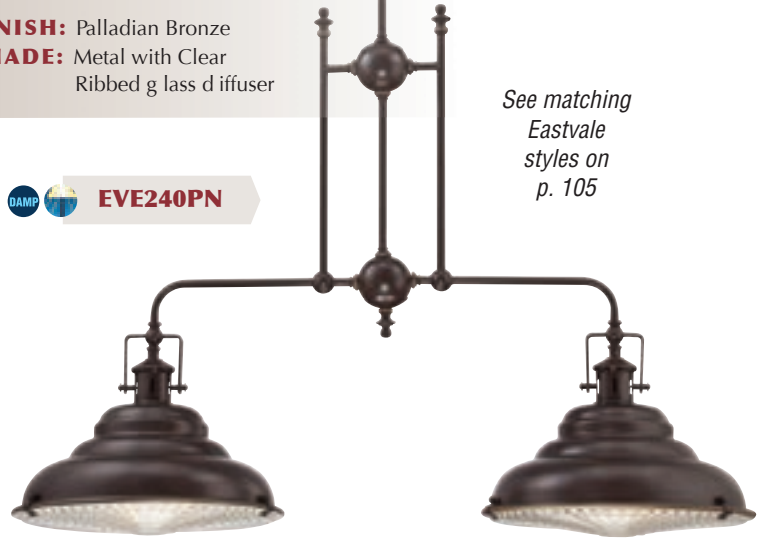

CLEAR RIBBED
DIFFUSER