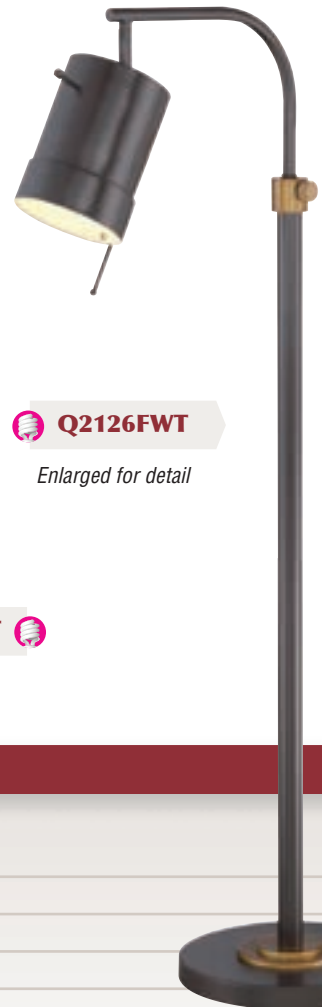

Q2310F1 

NEW!

FOR ♦ 2016

Studio

FINISH: **T** Painted Gray
T1 Black Combo

Q2311T1

Enlarged for detail

Q2311T