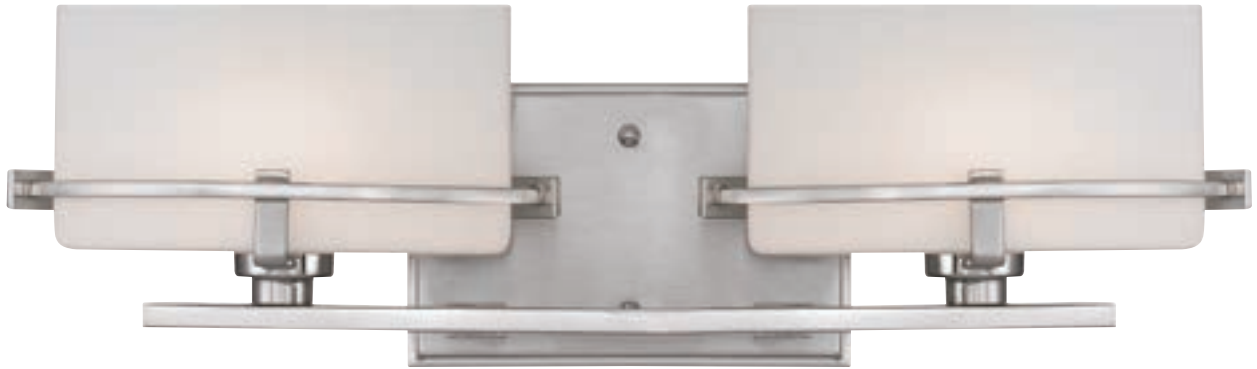

Quinton bath fixtures can be mounted as uplights or downlights.

Nolan COLLECTION

Bath Lighting

FINISH: Brushed nickel

GLASS: opal etched

DAMP NN8602BNLED

Enlarged for detail

MOUNTS