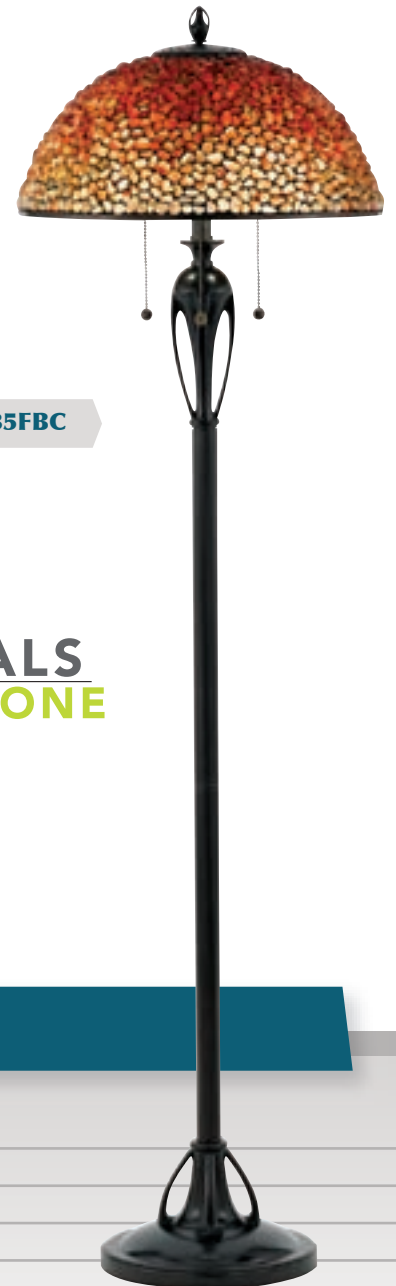

TF135FBC DAMP

QUOIZEL
NATURALS
AGATE STONE

Pomez COLLECTION

PRODUCT	DIMENSIONS	CANOPY	BULBS
TF135FBC	62" H, 18" W, 18" Dp.	-	3-75W Med. Base or 18W CFL
TF135TBC	29.5" H, 18" W, 18" Dp.	-	3-75W Med. Base or 18W CFL
TF1507VB	9" H*, 7" W, 7" Dp.	5.5"	1-100W Med. Base or 23W CFL
TF6825CN	20.5" H, 16" W, 16" Dp.	-	2-75W Med. Base or 18W CFL

Rod-hung fixture comes with 10' of wire. *Comes with (2) 6" and (2) 12" Rods.