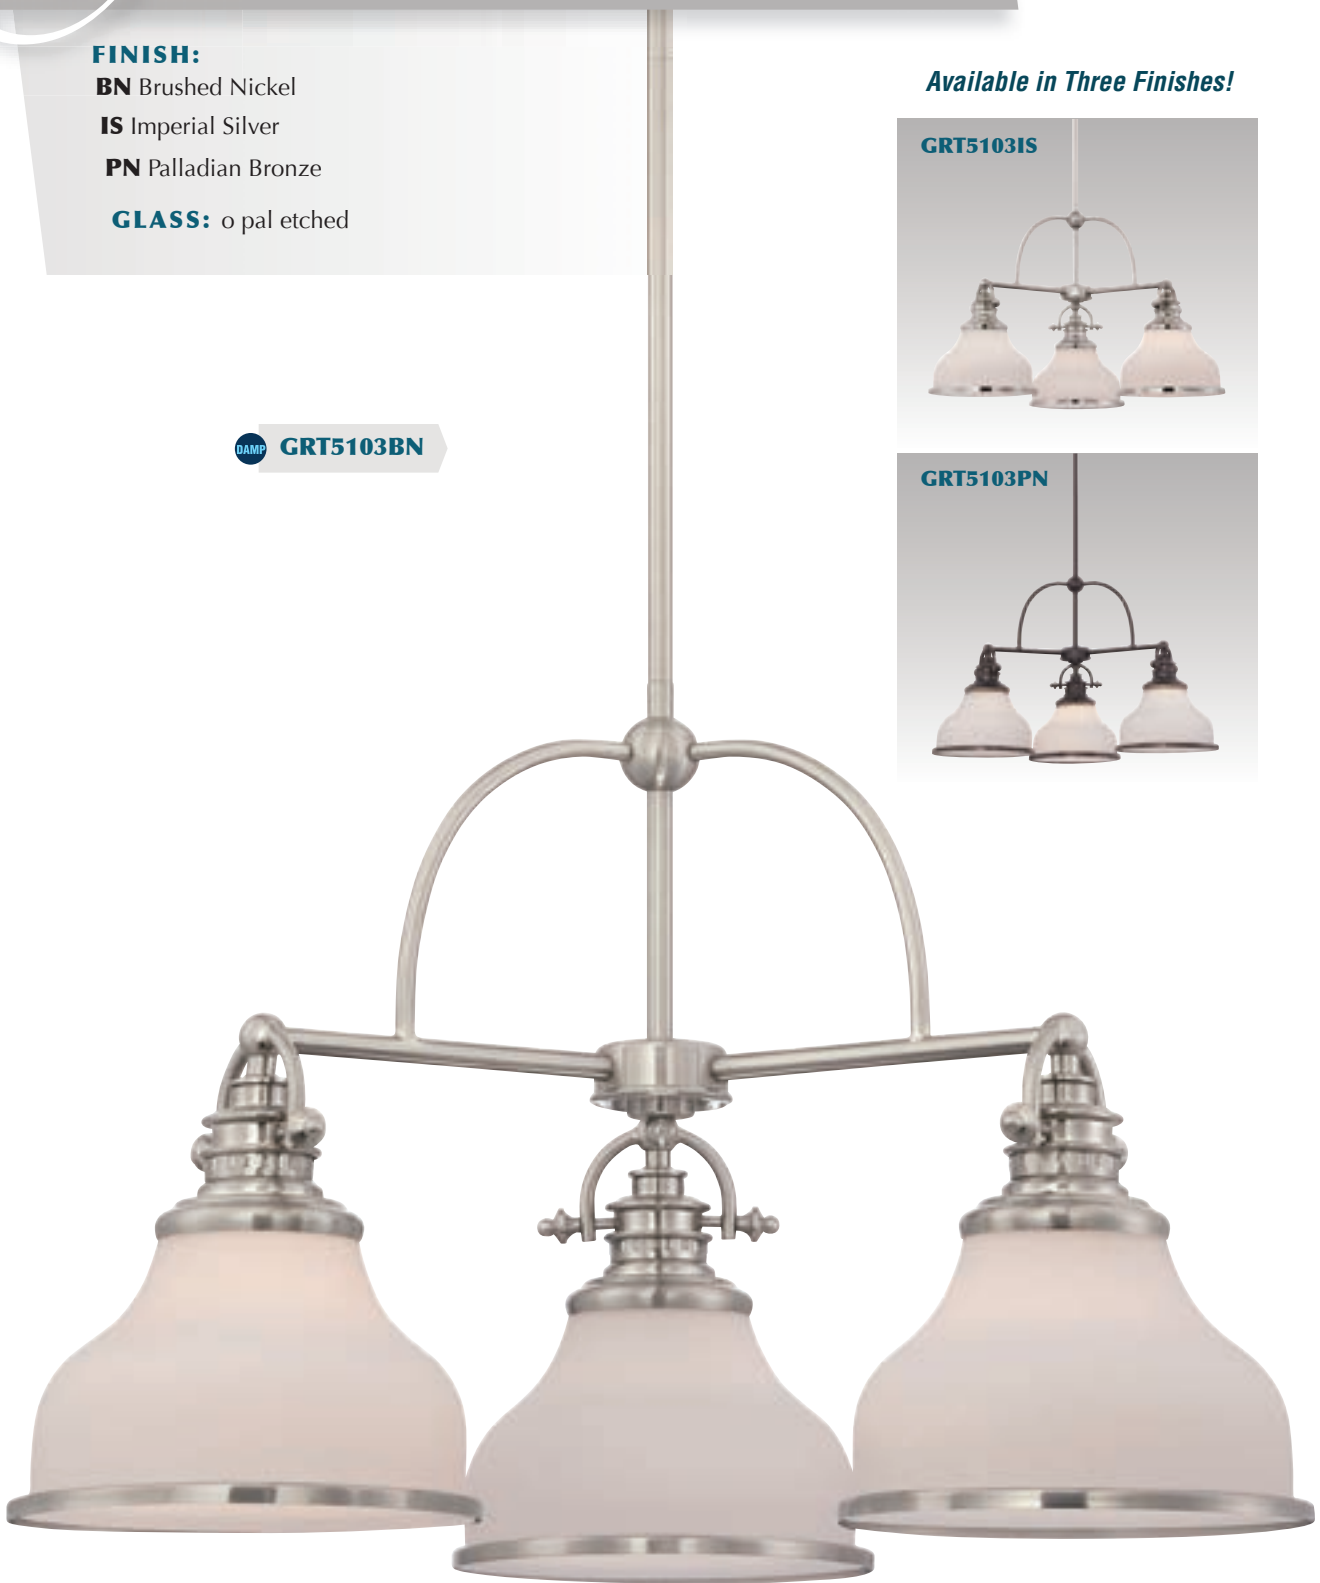

GRT5103IS

DAMP **GRT5103BN**