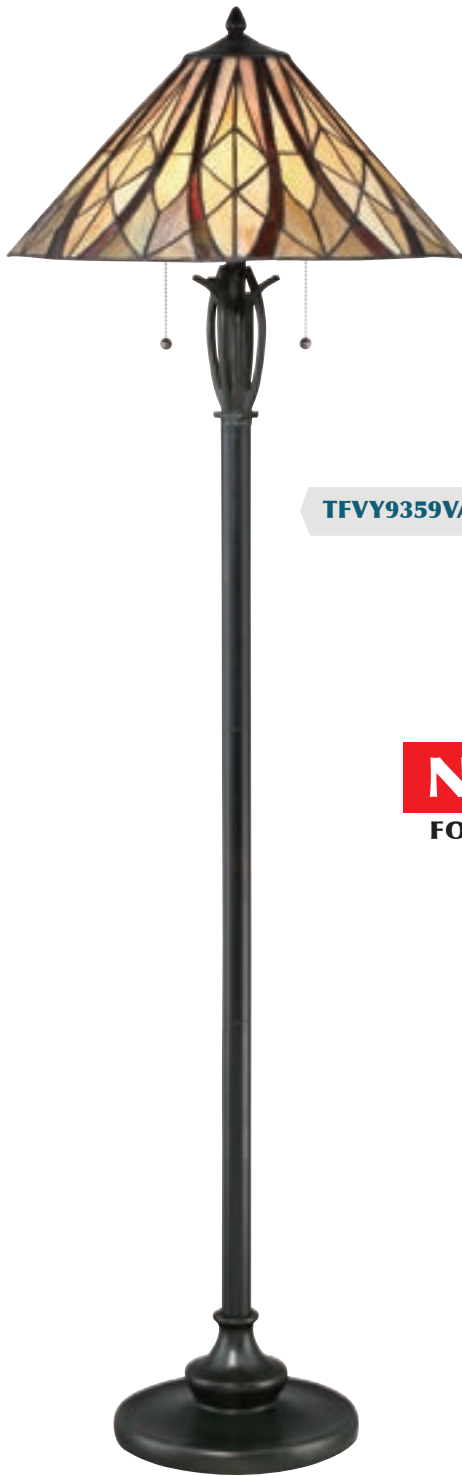

TFVY9359VA