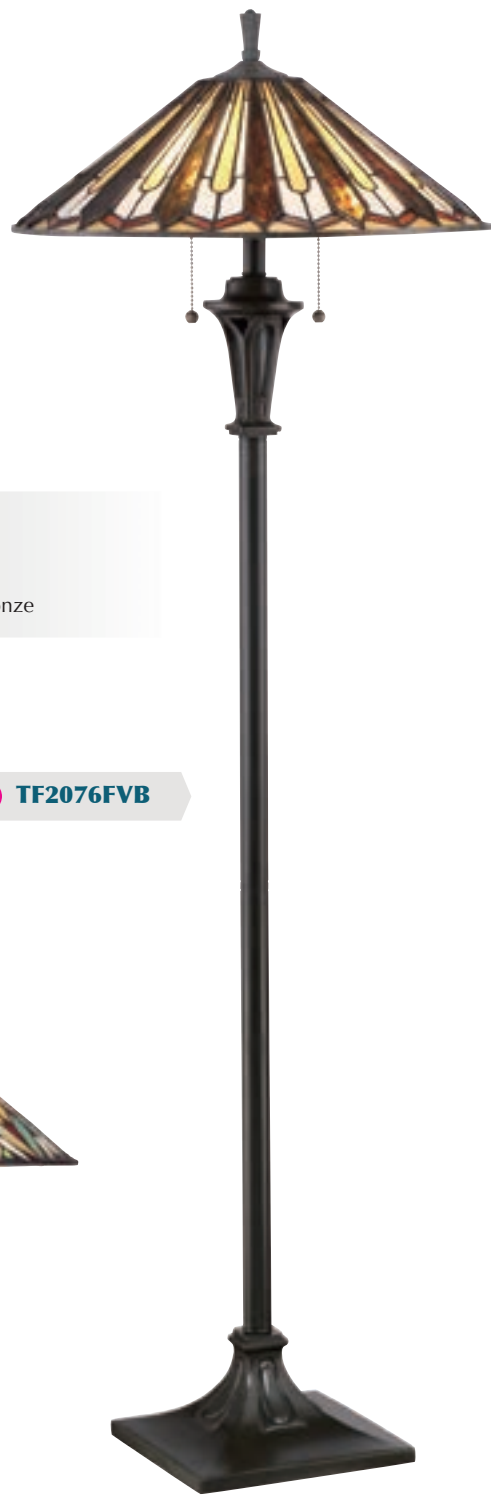

All chain-hung fixtures come with 12' of wire and 8' of chain.

NEW!
FOR ♦ 2016

TF2076TVB

Enlarged for detail

Lance

FINISH: Vintage Bronze

TF2076FVB

TF1433T