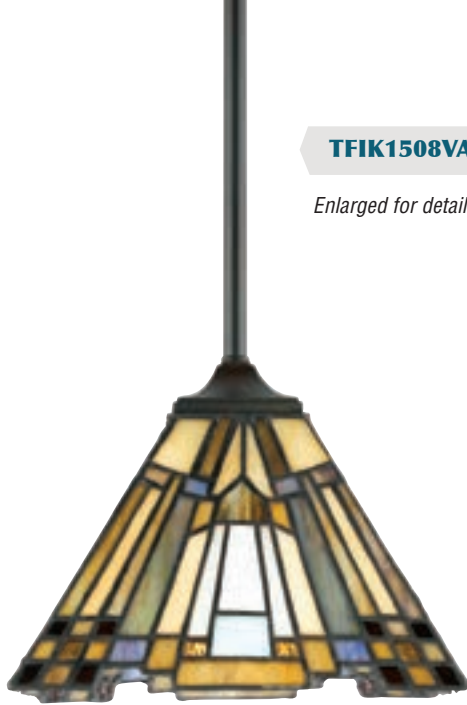

TFIK1508VA DAMP

Enlarged for detail