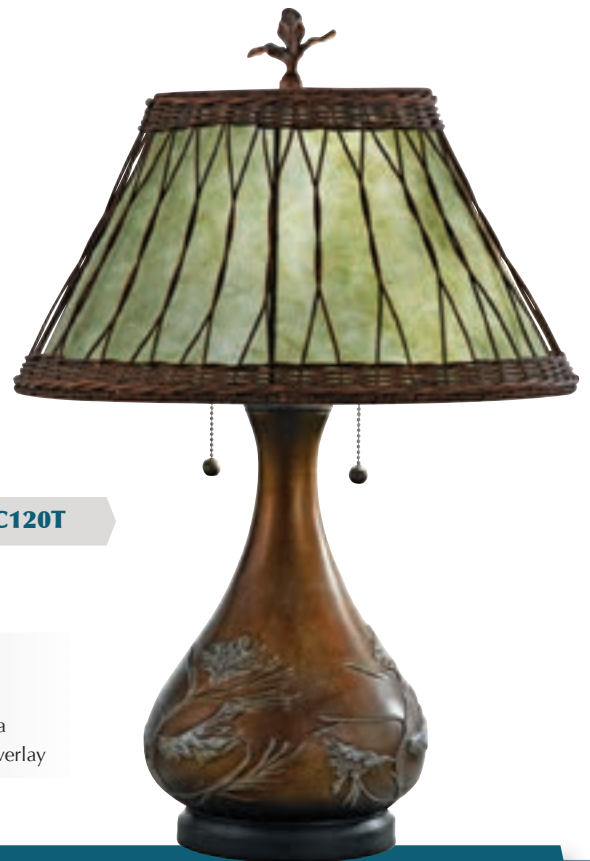

QUOIZEL
NATURALS
MICA

MC120T

Highland

SHADE: Soft Green Mica
with Wicker Overlay

PRODUCT	DIMENSIONS	CANOPY	BULBS
MC120T	25" H, 17.5" W, 17.5" Dp.	-	2-60W Med. Base or 13W CFL
MCBF1717WT	9" H, 17" W, 17" Dp.	5"	4-100W Med. Base or 23W CFL
MCBF2822WT	22" H, 22" W, 22" Dp.	5"	5-100W Med. Base or 23W CFL

All chain-hung fixtures come with 8' of wire and 4' of chain.