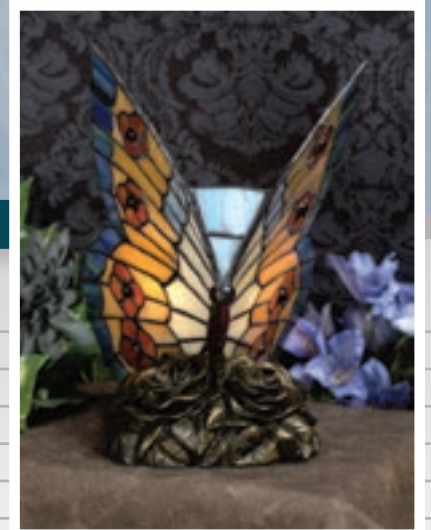

LoungingFROG

FINISH: Vintage Bronze

Contains 55 Pieces of Tiffany Glass
and 4 jewels

TF6599R

OrangeBUTTERFLY

FINISH: Architectural Bronze

Contains 84 Pieces of Tiffany Glass

PRODUCT