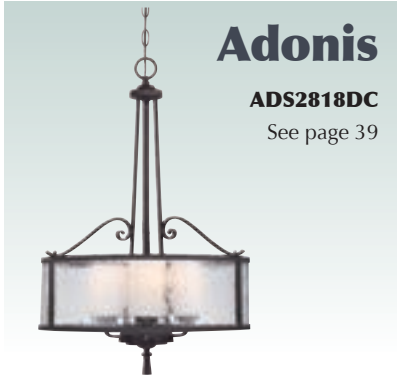

Pendants

Please see referenced page numbers for larger images and full descriptions of these products.

Adonis

ADS2818DC
See page 39