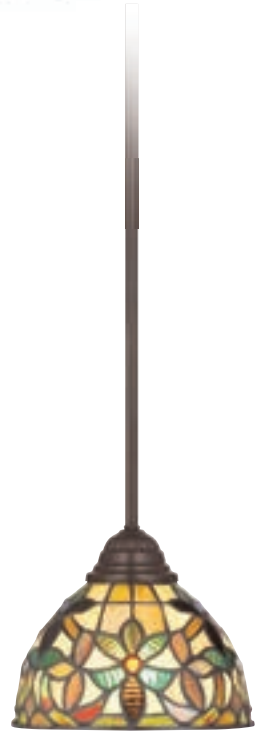

TFKM1508VB

TF878CVB