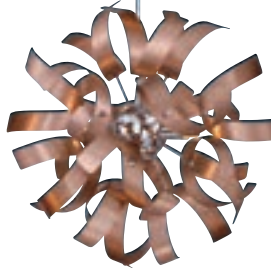

Ribbons COLLECTION

PRODUCT	DIMENSIONS	CANOPY	BULBS
RBN1512C/MN/SG/W/WT	12" H, 12" W, 12" Dp.	1.5"	3-50W Frosted G9 Xenon Supplied
RBN1616C/MN/SG/W/WT	8" H, 16.5" W, 16.5" Dp.	4.75"	4-40W Frosted G9 Xenon Supplied
RBN1622C/MN/SG/W/WT	11" H, 22" W, 22" Dp.	5.75"	5-40W Frosted G9 Xenon Supplied
RBN1628C/MN/SG/W/WT	16" H, 27.5" W, 27.5" Dp.	8"	6-40W Frosted G9 Xenon Supplied
RBN2817C/MN/SG/W/WT	17" H, 17" W, 17" Dp.	4.75" x 1"	5-40W Frosted G9 Xenon Supplied
RBN2823C/MN/SG/W/WT	23" H, 23" W, 23" Dp.	4.75" x 1"	12-40W Frosted G9 Xenon Supplied
RBN2831C/MN/SG/W/WT	31" H, 31" W, 31" Dp.	4.75" x 1"	12-40W Frosted G9 Xenon Supplied

Cable-hung fixtures come with 8' of wire.