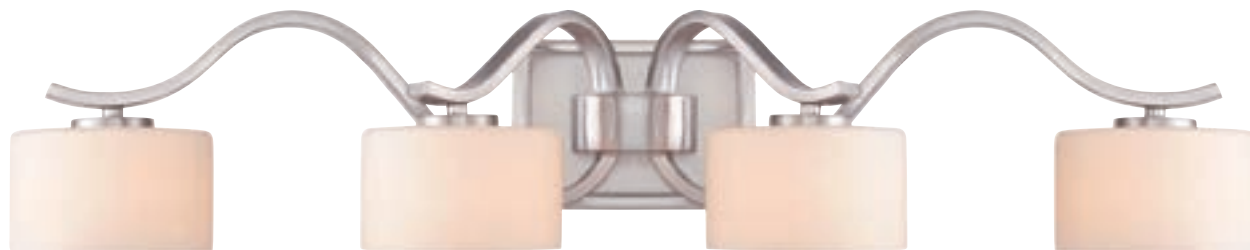

DAMP DVN8604BNLED