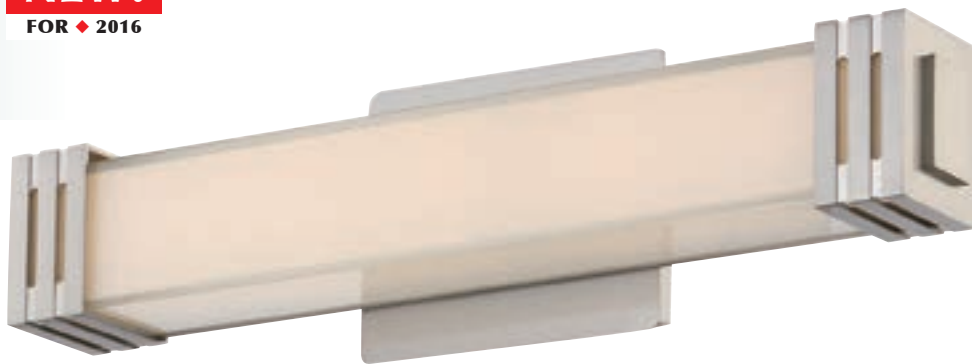

Valiant

NEW!
FOR ♦ 2016

FINISH: Brushed Nickel
GLASS: Clear Etched Inside

PCVT8518BN

Enlarged for detail

MOUNTS

PCVT8524BN

LED CHART