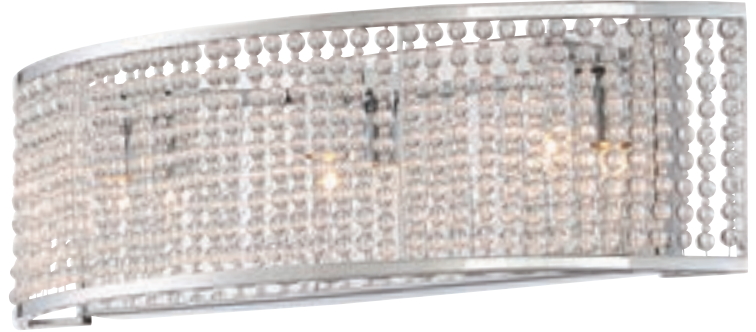

Lacombe

FINISH: Polished Chrome
SHADE: Metal Frame with Clear Glass Beads

NEW!
FOR ♦ 2016

PLATINUM

PCLC8603CLED

Enlarged for detail

LED CHART

Lumens	400
Total Watts	4.5W
Color Rendering Index (CRI)	80
Color Temperature (CCT)	2700K
Dimmable	Yes

MOUNTS

PCLC8605CLED

PLATINUM
by QUOIZEL

CRYSTAL ♦ COLLECTION