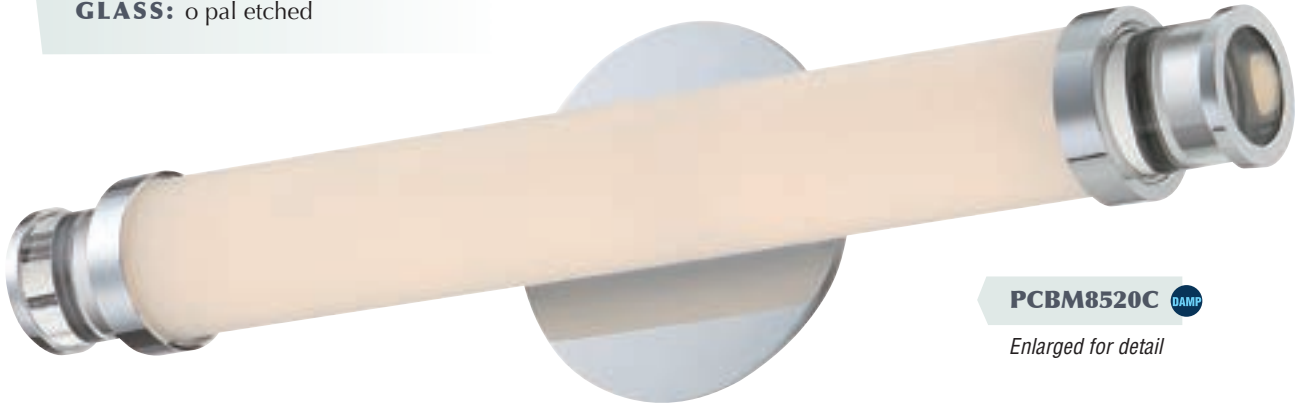

BramCOLLECTION

NEW!

FOR ♦ 2016

FINISH: Polished Chrome

GLASS: opal etched

PCBM8520C DAMP

Enlarged for detail

PLATINUM
by QUOIZEL

INTEGRATED LED

10 YEAR WARRANTY