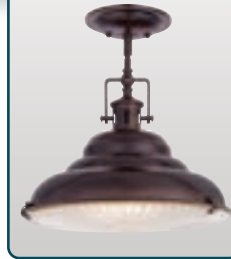

All rod-hung fixtures come with 10' of wire. *Comes with (2) 6" and (2) 12" Rods. **Comes with (4) 6" and (4) 12" Rods.

Eastvale COLLECTION

MINI-Co Il eCt lo NS

FINISH:
Palladian Bronze

SHADE:
Metal

Pendant converts
to Semi-Flush Mount