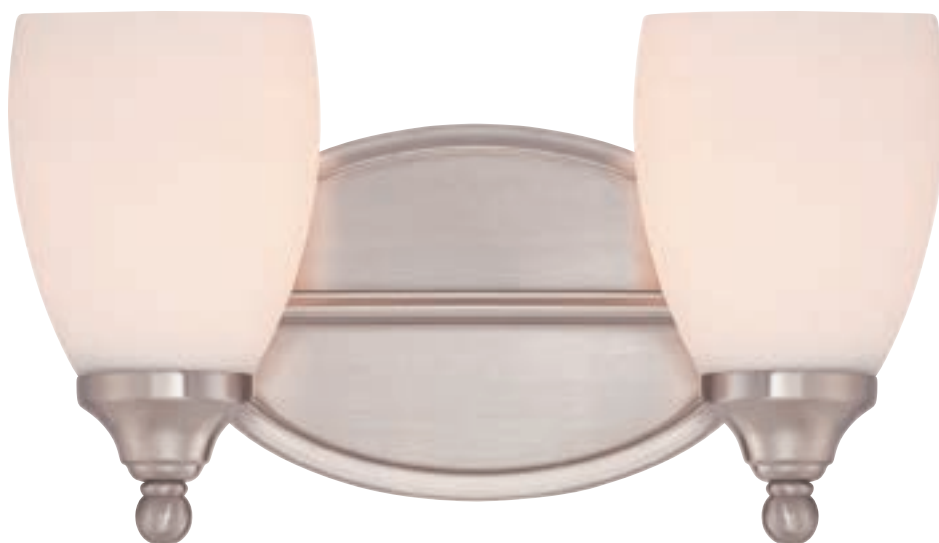

DAMP NGT8602BN

Enlarged for detail

MOUNTS