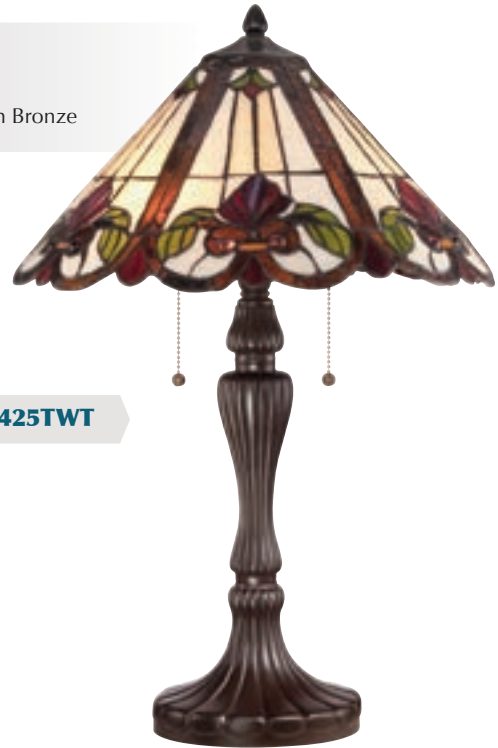

Palmetto

FINISH: Imperial Bronze

Fields

FINISH: Western Bronze

TF1425TWT

Cambridge

FINISH: Vintage Bronze

PRODUCT

DIMENSIONS

BULBS

TF1425TWT

24" H, 16" W, 16" Dp.

2-75W Med. Base or 18W CFL

Contains 330 Pieces of Tiffany Glass

TF1848TIB

26.5" H, 18" W, 18" Dp.

2-75W Med. Base or 18W CFL

Contains 186 Pieces of Tiffany Glass

TFCB6325VB

23.5" H, 16" W, 16" Dp.

2-75W Med. Base or 18W CFL

Contains 318 Pieces of Tiffany Glass