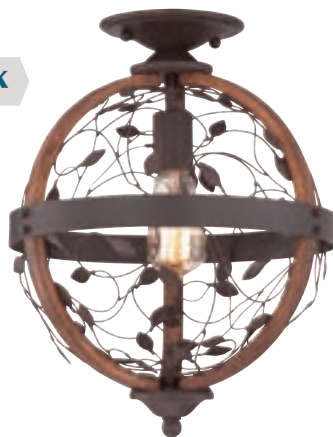

CHB1612DK

Chamber COLLECTION

PRODUCT	DIMENSIONS	CANOPY	BULBS
CHB1612DK	16" H, 12" W, 12" Dp.	5.5"	1-60W Vintage Bulb Supplied
CHB5204DK	21" H, 16" W, 16" Dp.	5.5"	4-60W Cand. Base
CHB5206DK	29" H, 24" W, 24" Dp.	5.5"	6-60W Cand. Base
CHB5208DK	35.5" H, 30.5" W, 30.5" Dp.	5.5"	8-60W Cand. Base

Chain-hung fixtures come with 12' of wire and 8' of chain. *Max Wattage: 1-100W Med. Base or 23W CFL.