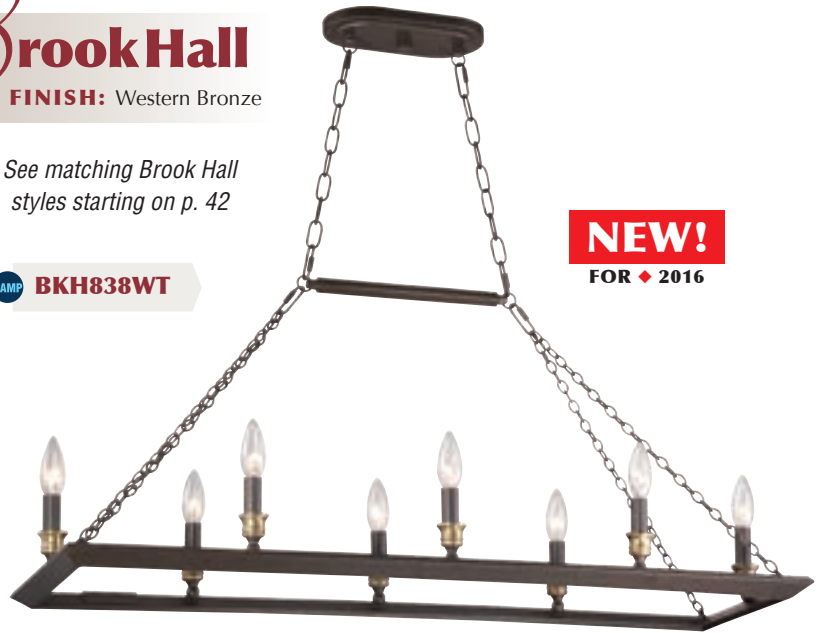

See matching Alexandria styles on p. 104

DANGLING GLASS ACCENTS

Brook Hall

FINISH: Western Bronze

See matching Brook Hall styles starting on p. 42

BKH838WT

NEW!
FOR ♦ 2016

AX434PN