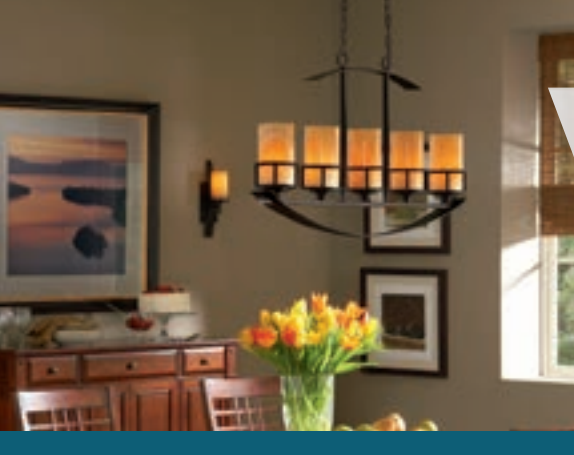

KD8701MM

KyleCOLLECTION

n A T U R A I S

IB Finish: Imperial Bronze **Shade:** Butterscotch Onyx
IN Finish: Iron Gate **Shade:** White Onyx

*For larger images and all product specifications, please see **The Kyle Collection** as it is represented in the Collections Section on pages 68-73.*