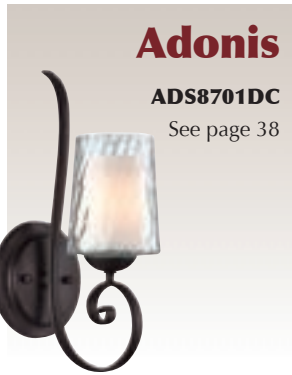

Wall Fixtures

Please see referenced page numbers for larger images and full descriptions of these products.

Adonis

ADS8701DC
See page 38

Downtown

DW8701BN/C
See page 49

Duchess

DH8601AN/PN
See page 57