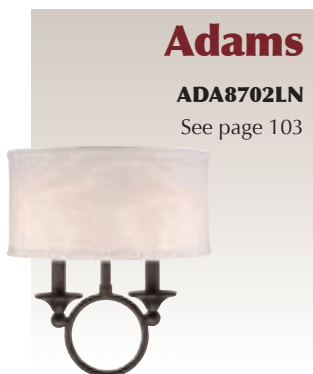

Whitney

Adams

ADA8702LN
See page 103