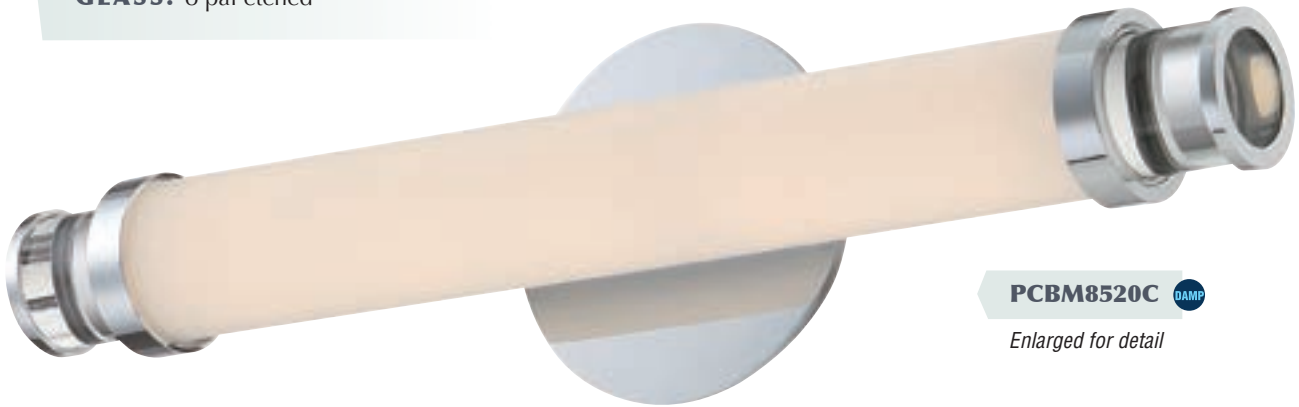

INTEGRATED LED
10 YEAR WARRANTY

Bram COLLECTION

NEW!

FOR ♦ 2016

FINISH: Polished Chrome

GLASS: opal etched

PCBM8520C DAMP

Enlarged for detail