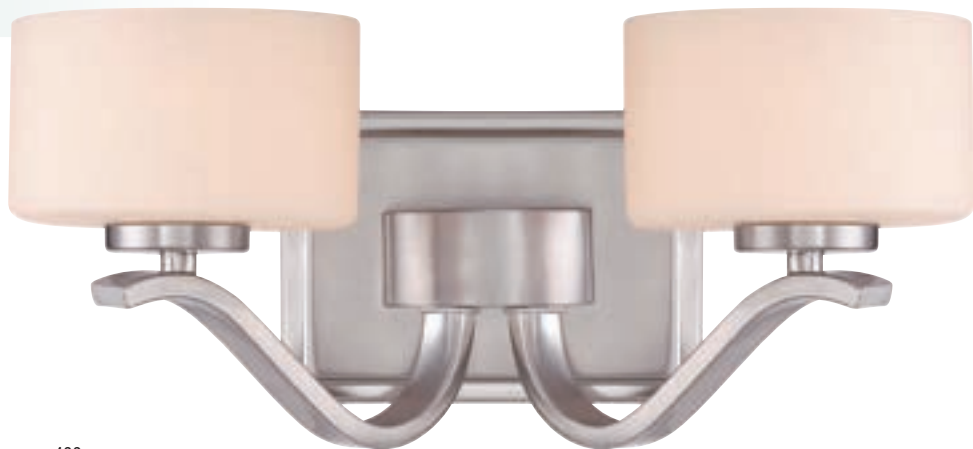

Divine bath fixtures can be mounted as uplights or downlights.

Devlin COLLECTION

Bath lighting

FINISH: **BN** Brushed nickel **C** Polished Chrome

GLASS: opal

DAMP DVN8602BNLED

Enlarged for detail

LED CHART