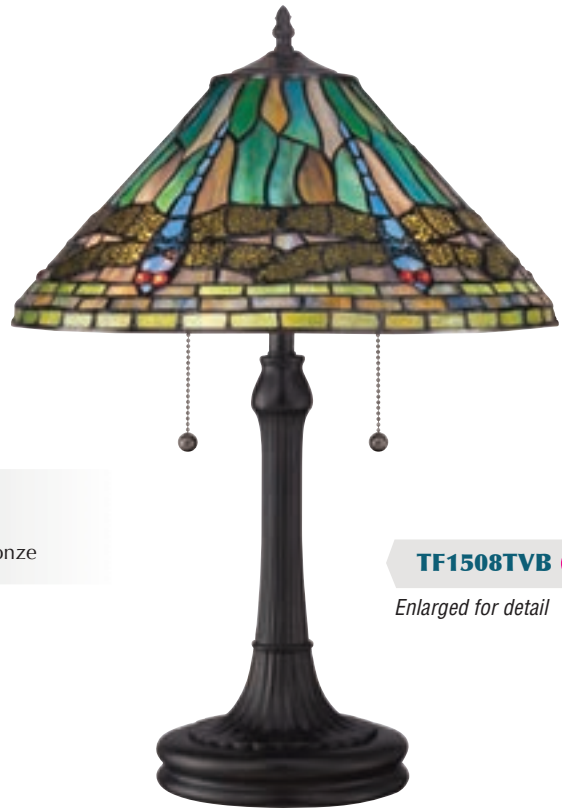

King
FINISH: Vintage Bronze

TF1508TVB
Enlarged for detail