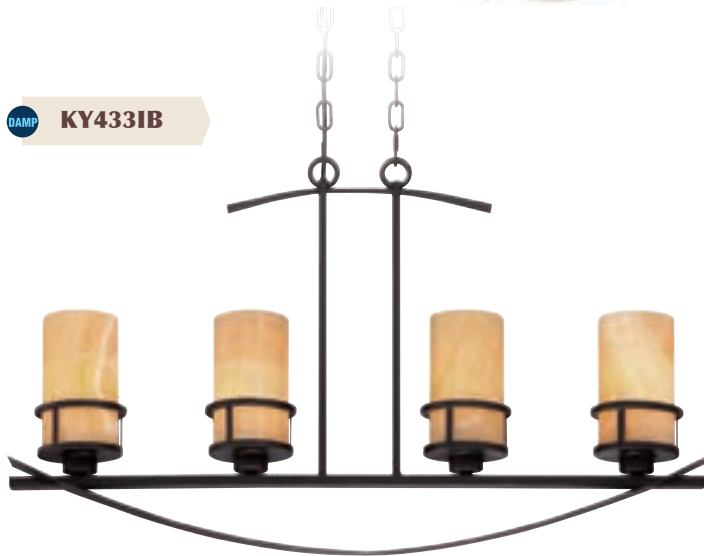

DAMP KY433IB