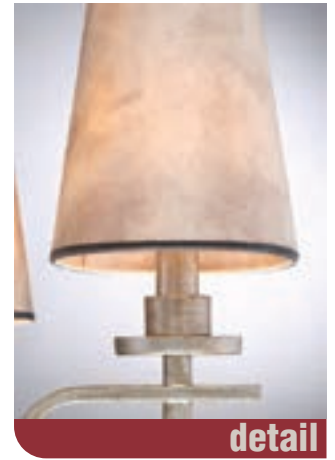

Belhaven COLLECTION

d in in G & Foyer

FINISH:
Vintage Gold

SHADE:
Mica Shade with Black t rim

detail

QUOIZEL
NATURALS
MICA

NEW!
FOR ♦ 2016