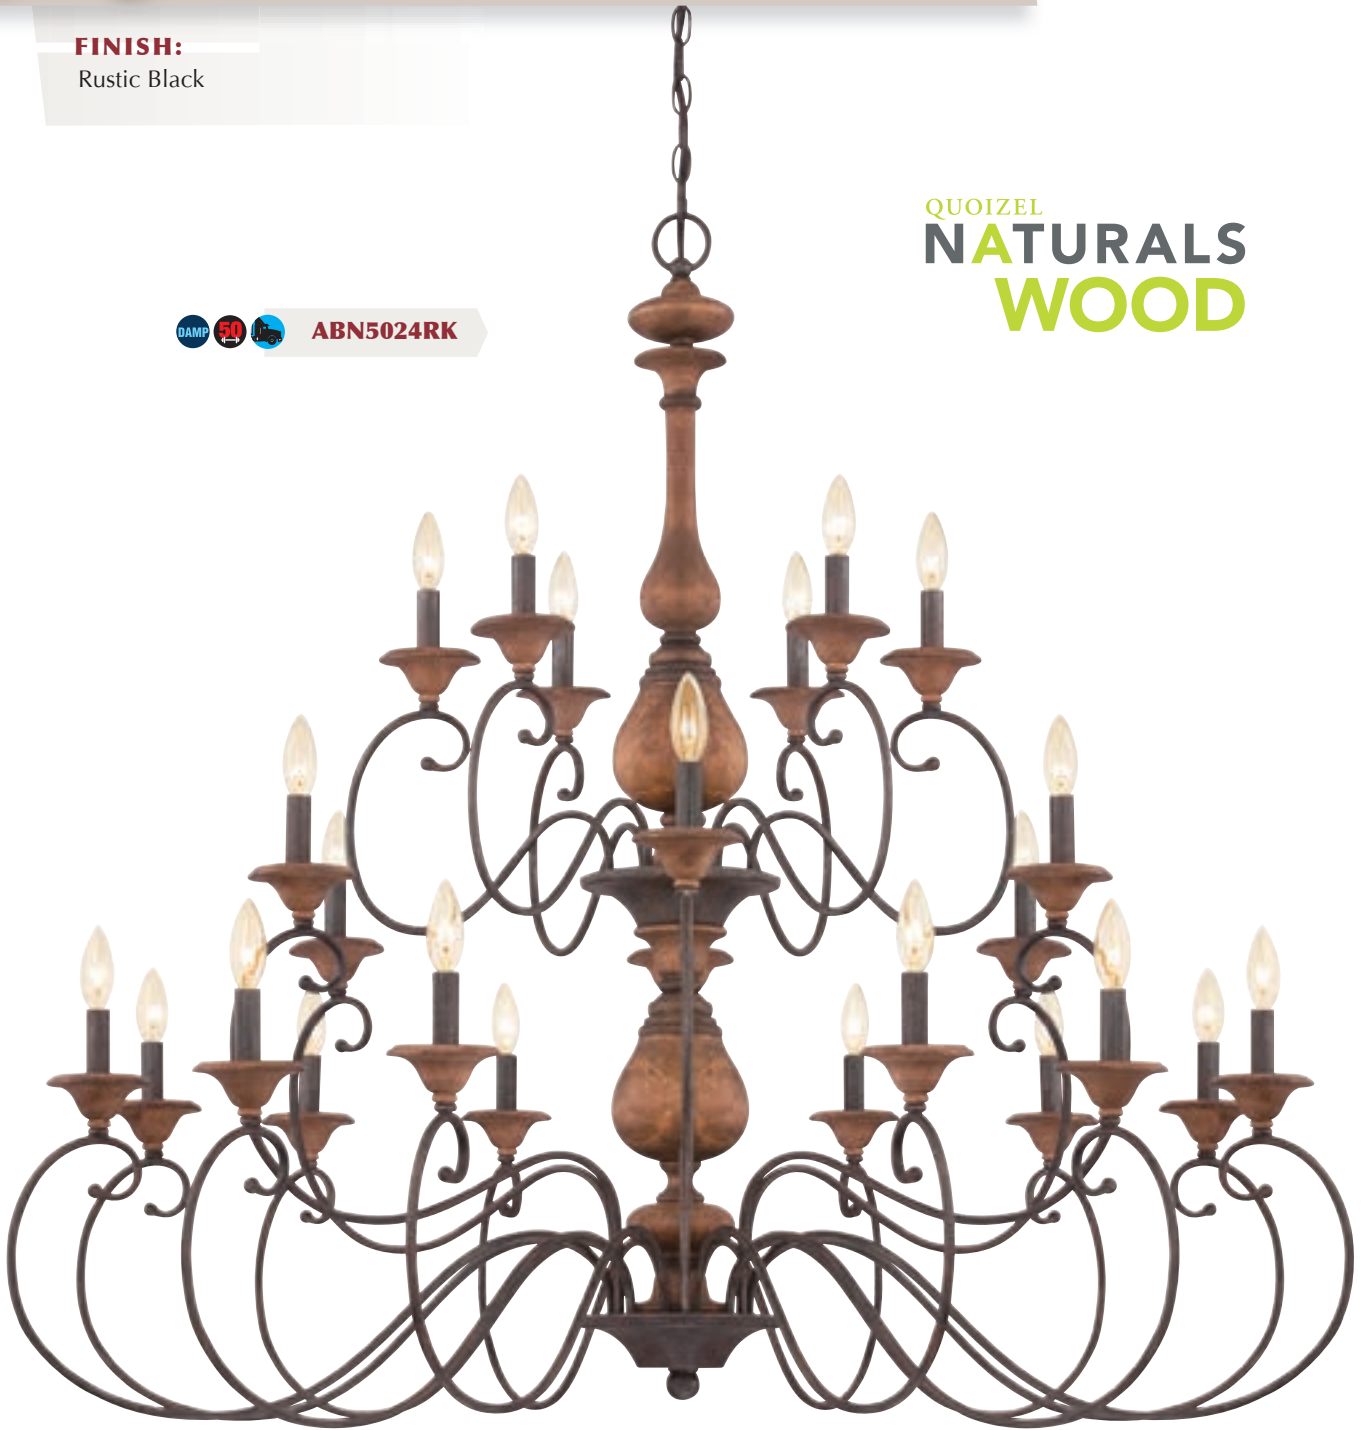

ABN5024RK

QUOIZEL
NATURALS
WOOD

Auburn COLLECTION

PRODUCT

ABN5024RK

DIMENSIONS

45" H, 48" W, 48" Dp.

CANOPY