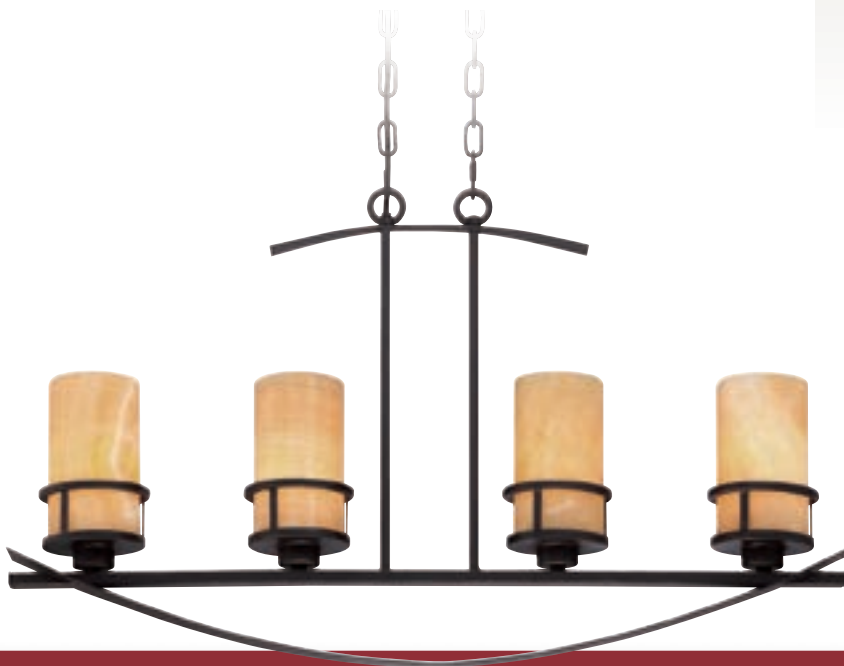

See matching Kyle styles in the starting on on page 68