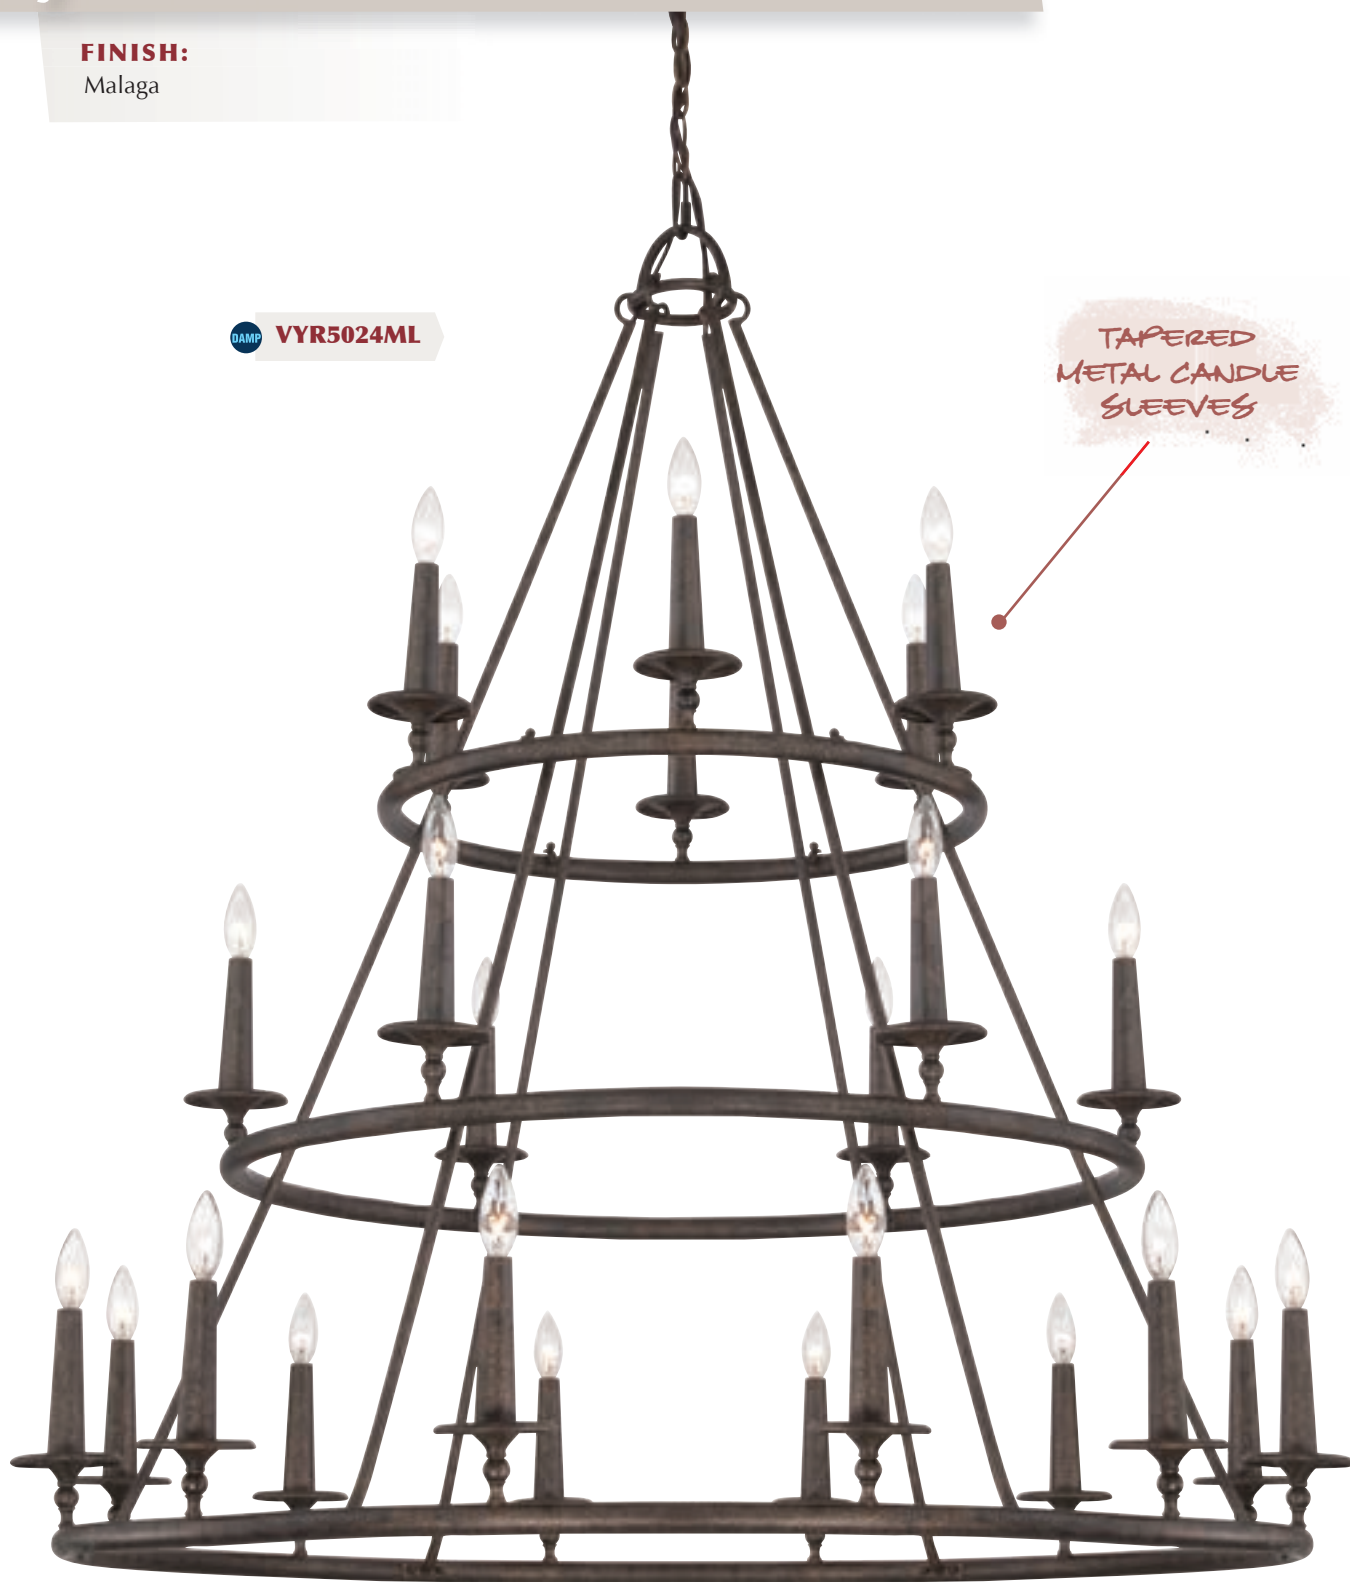

NEW!
FOR ♦ 2016

DAMP **CTH5003AN**

DAMP **CTH5204AN**

CastleHill COLLECTION

PRODUCT	DIMENSIONS	CANOPY	BULBS
CTH5003AN	20.5" H, 19" W, 19" Dp.	5"	3-60W Cand. Base
CTH5006AN	24.5" H, 25" W, 25" Dp.	5"	6-60W Cand. Base
CTH5009AN*	33" H, 31" W, 31" Dp.	5"	9-60W Cand. Base
CTH5204AN*	30" H, 16.5" W, 16.5" Dp.	5"	4-60W Cand. Base

Chain-hung fixtures come with 8' of wire and 4' of chain. *Fixtures come with 12' of wire and 8' of chain.

Voyager COLLECTION

FINISH:
Malaga

DAMP VYR5024ML

TAPERED
METAL CANDLE
SLEEVES

DAMP VYR5012ML

DAMP VYR5006ML