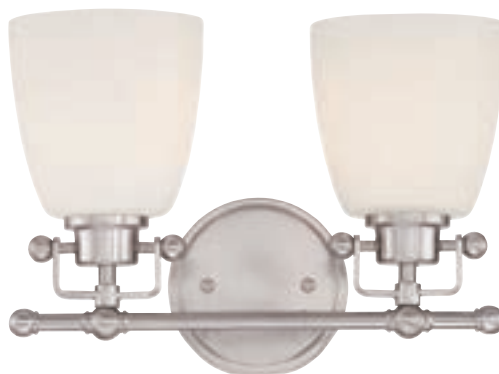

Bower COLLECTION

FINISH:

Brushed nickel

GLASS:

Opal etched

DAMP BWR8603BN

Enlarged for detail

MOUNTS

DAMP BWR8602BN

BWR8604BN **DAMP**

Bower COLLECTION

PRODUCT	DIMENSIONS	BACKPLATE	HCWO	BULBS
BWR8602BN	9.5" H, 13" W, 7" Dp.	5" x 5"	7"	2-100W Med. Base or 23W CFL
BWR8603BN	9.5" H, 21.5" W, 7" Dp.	5" x 5"	7"	3-100W Med. Base or 23W CFL
BWR8604BN	9.5" H, 28.5" W, 7" Dp.	5" x 5"	7"	4-100W Med. Base or 23W CFL

Bower bath fixtures can be mounted as uplights or downlights.