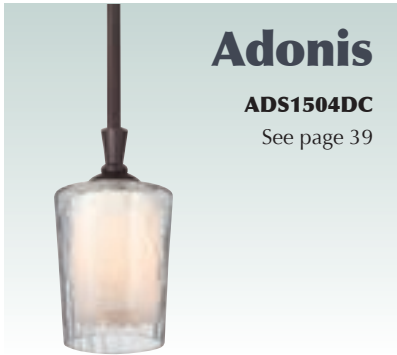

Mini Pendants

Please see referenced page numbers for larger images and full descriptions of these products.

Adonis

ADS1504DC

See page 39