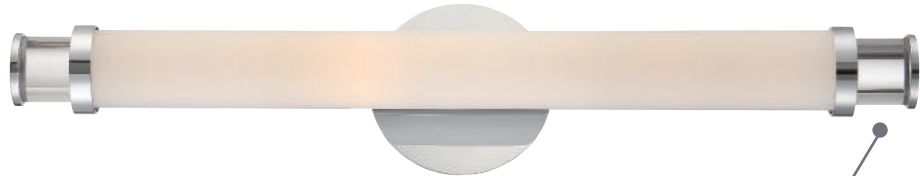

PCBM8526C DAMP

OPTIC GLASS

LED CHART

	PCBM8505C	PCBM8520C	PCBM8526C
Lumens	880	2138	2996
Total Watts	12W	25.5W	36W
Color Rendering Index (CRI)	90	90	90
Color Temperature (CCT)	2700K	3000K	3000K
Dimmable	Yes	Yes	Yes

BramCOLLECTION

PRODUCT	DIMENSIONS	BACKPLATE	HCWO	LIGHT SOURCE
PCBM8505C	13.5" H, 5.5" W, 3.5" Ext.	4.5" x 4.5"	8.75"	See LED chart
PCBM8520C	5.5" H, 20.5" W, 3.5" Ext.	4.5" x 4.5"	3"	See LED chart
PCBM8526C	5.5" H, 26.5" W, 3.5" Ext.	4.5" x 4.5"	3"	See LED chart

Bram bath fixtures can be mounted as horizontally or vertically.