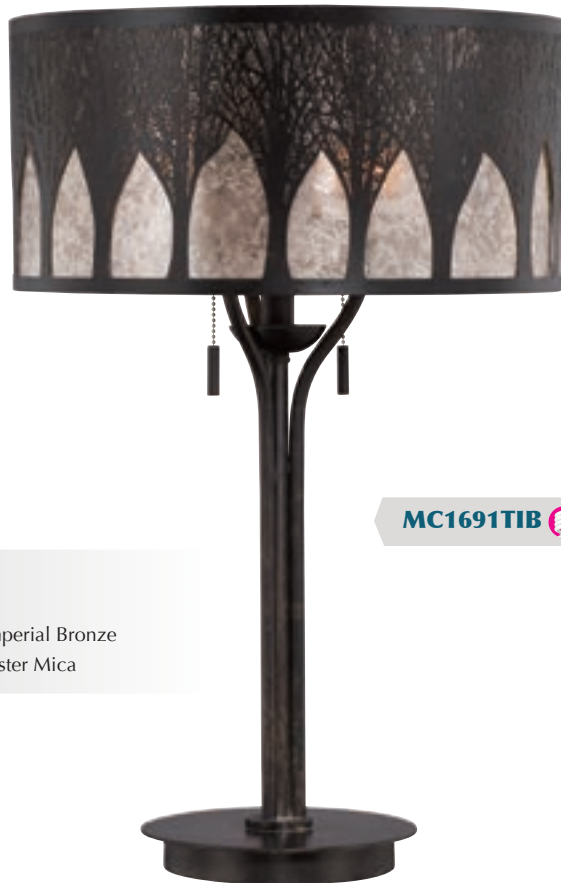

Rod-hung fixtures come with 8' of wire. *Comes with (2) 6" and (2) 12" Rods.

Pearce

FINISH: Terra Bronze
GLASS: Amber and Oyster Mica

PER6323TB

NEW!
FOR ♦ 2016

PER1715TB

QUOIZEL
NATURALS
MICA

MC1691TIB