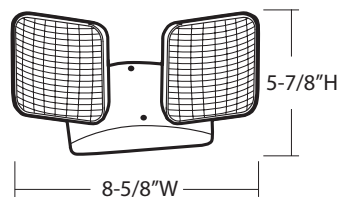

ORDERING INFORMATION

Catalog Number	UPC	Description	Supply Voltage	Input Wattage	Pallet Qty.	Standard Carton Qty.
ELA LED M12	784231918326	Single, Remote Lamp	9.6	1	192	12
ELA LED T M12	784231918357	Double, Remote Lamp	9.6	2	192	12
ELA LED WP M12	784231918418	Single, Weather-Proof Remote Lamp	9.6	1	192	12
ELA LED T WP M12	784231918449	Double, Weather-Proof Remote Lamp	9.6	2	192	12

DIMENSIONS

ELA LED

ELA LED T

ELA LED WP

ELA LED T WP