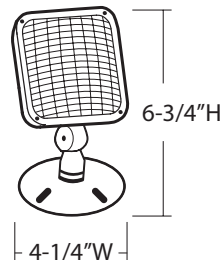

ORDERING INFORMATION

Catalog Number	UPC	Description	Supply Voltage	Input Wattage	Pallet Qty.	Standard Carton Qty.
ELA LED M12	784231918326	Single, Remote Lamp	9.6	1	192	12
ELA LED T M12	784231918357	Double, Remote Lamp	9.6	2	192	12
ELA LED WP M12	784231918418	Single, Weather-Proof Remote Lamp	9.6	1	192	12
ELA LED T WP M12	784231918449	Double, Weather-Proof Remote Lamp	9.6	2	192	12

DIMENSIONS

ELA LED

ELA LED T

ELA LED WP

ELA LED T WP