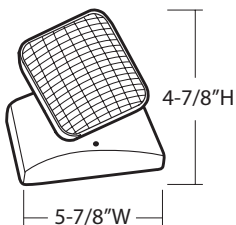

ORDERING INFORMATION

Catalog Number	UPC	Description	Supply Voltage	Input Wattage	Pallet Qty.	Standard Carton Qty.
ELA LED M12	784231918326	Single, Remote Lamp	9.6	1	192	12
ELA LED T M12	784231918357	Double, Remote Lamp	9.6	2	192	12
ELA LED WP M12	784231918418	Single, Weather-Proof Remote Lamp	9.6	1	192	12
ELA LED T WP M12	784231918449	Double, Weather-Proof Remote Lamp	9.6	2	192	12

DIMENSIONS

ELA LED

ELA LED T

ELA LED WP

ELA LED T WP