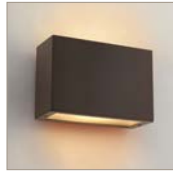

1646 (left) will cast light down

1645 (right) will cast light up and down