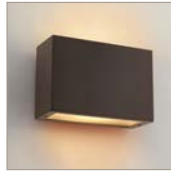

1646 (left) will cast light down

1645 (right) will cast light up and down