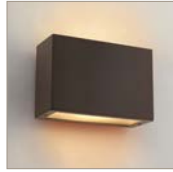

1646 (left) will cast light down

1645 (right) will cast light up and down