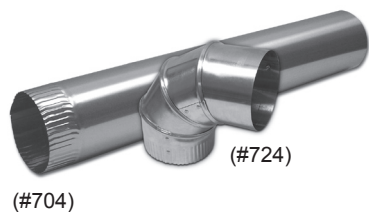

INCLUDES:
1 - roof vent

116 Aluminum Roof Vent

pack qty: 1
package: single pack

- Fits up to 7" round ducts
- Damper & screen

INCLUDES:
1 - roof vent

PIPES & ELBOWS

Lambro manufactures a full line of aluminum and galvanized snap-lock pipes and adjustable 90 degree elbows. Snap-lock pipes are available in 24" or 60" lengths that can easily be trimmed to size. Our adjustable 90 degree elbows adjust to fit most applications while being used in conjunction with our snap-lock pipes.