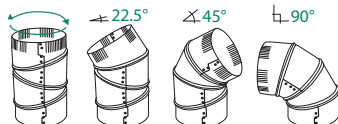

722 4" Galvanized Adjustable Elbow (90 DEGREE - 28 GAUGE)

pack qty: 12
package: bulk pack

INCLUDES:
1 - galvanized adjustable elbow

OTHER SIZES AVAILABLE:

ITEM	SIZE	QTY	PACKAGE	GAUGE
721	3"	12	bulk pack	28
723	5"	12	bulk pack	30
724	6"	12	bulk pack	28
725	7"	12	bulk pack	28
726	8"	12	bulk pack	28