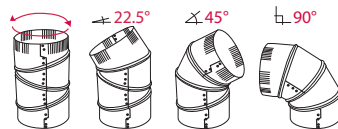

Note: Other sizes available - Refer to our website

ALUMINUM & GALVANIZED ELBOWS

2310 4" Aluminum Adjustable Elbow (90 DEGREE)

pack qty: 12
package: display tray

INCLUDES:
1 - aluminum adjustable elbow

OTHER SIZES AVAILABLE: