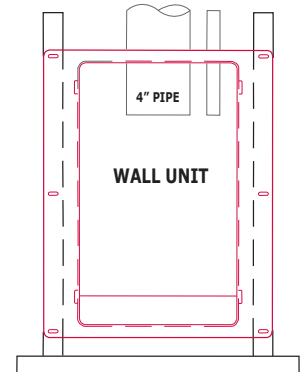

Note: Use our #229 4" Aluminum Snap-Lock Pipe to Pass-Through Box