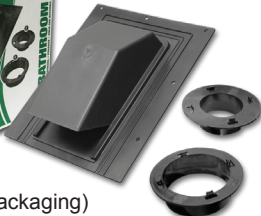

- Do not use vinyl duct for clothes dryer venting

(#354R Packaging)

UV Inhibitor
Added to Vents

VENTS

Lambro manufactures wall and roof vents available in aluminum and plastic. Styles range from louvered vent for a low profile look to a preferred vent allowing maximum airflow. The air intakes are available with a louvered vent and have a metal screen in the vent to keep unwanted elements outside.