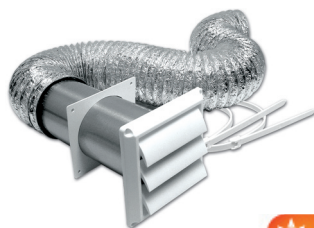

OTHER SIZES & COLORS AVAILABLE:

ITEM	SIZE	COLOR	QTY	PACKAGE
406B	4" x 5'	brown	10	retail box
406W	4" x 5'	white	10	retail box
407B	4" x 8'	brown	10	retail box

1. **INCLUDES:**
   1 - louvered vent w/ tail pipe
   1 - laminated duct
   1 - trim plate
   2 - adjustable nylon clamps