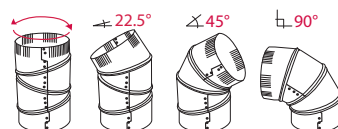

722 4" Galvanized Adjustable Elbow (90 DEGREE - 28 GAUGE)

pack qty: 12
package: bulk pack

INCLUDES:
1 - galvanized adjustable elbow

OTHER SIZES AVAILABLE:

ITEM	SIZE	QTY	PACKAGE	GAUGE
721	3"	12	bulk pack	28
723	5"	12	bulk pack	30
724	6"	12	bulk pack	28
725	7"	12	bulk pack	28
726	8"	12	bulk pack	28