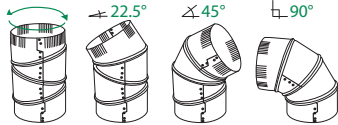

Note: Other sizes available - Refer to our website

ALUMINUM & GALVANIZED ELBOWS

2310 4" Aluminum Adjustable Elbow (90 DEGREE)

pack qty: 12
package: display tray

INCLUDES:
1 - aluminum adjustable elbow

OTHER SIZES AVAILABLE: