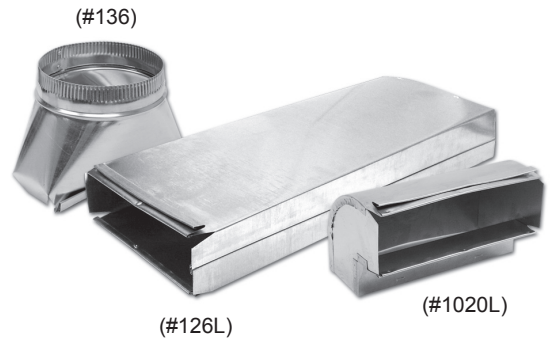

HVAC COMPONENTS

Lambro manufactures a complete line of HVAC venting products to properly vent your forced air heating and cooling systems. Lambro's HVAC venting categories consist of complete installation kits, accessories, vents, flexible UL and non UL Listed laminated and aluminum semi-rigid ducts, flexible UL Listed insulated ducts, rigid ductwork, rigid pipes and elbows needed to complete the installation of your HVAC venting requirements. Please read and follow all manufacturers warnings and instructions supplied with your product you are venting. Verify and comply with local building codes.