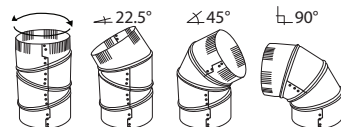

INCLUDES:
1 - aluminum adjustable elbow

OTHER SIZES AVAILABLE:

ITEM	SIZE	QTY	PACKAGE
2300	3"	12	display tray
2310	4"	12	display tray
432	5"	12	bulk pack
434	7"	12	bulk pack
435	8"	12	bulk pack

724 6" Galvanized Adjustable Elbow (90 DEGREE - 28 GAUGE)

pack qty: 12
package: bulk pack