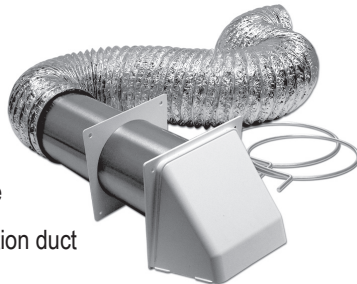

1363W 4"x8' Preferred Hood Vent Kit

(WHITE)
pack qty: 10
package: polybag

1. **INCLUDES:**
   1 - preferred hood w/ tail pipe
   1 - removable screen
   1 - UL listed laminated transition duct
   1 - trim plate
   2 - tension clamps

- Preferred hood opening allows for maximum airflow from the dryer while a removable screen keeps outside elements from entering the vent

OTHER SIZES & COLORS AVAILABLE:

ITEM	KIT SIZE	COLOR	QTY	PACKAGE
1365B	4" x 5'	brown	10	polybag
1365W	4" x 5'	white	10	polybag
1363B	4" x 8'	brown	10	polybag
1373B	4" x 5'	brown	10	retail box
1373W	4" x 5'	white	10	retail box
1375B	4" x 8'	brown	10	retail box
1375W	4" x 8'	white	10	retail box