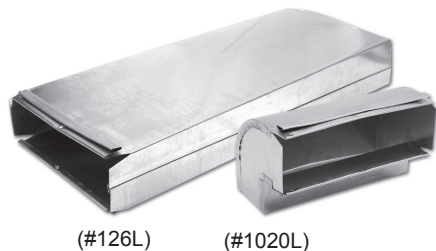

DUCTWORK

Lambro manufactures aluminum and galvanized ductwork which is available in 3 1/4" x 10" or round diameters depending on the application. Products consist of transitions, 90 degree and straight rigid ductwork which can be used in HVAC forced air system venting installations.

90 DEGREE & STRAIGHT DUCTWORK

102 3 1/4" x 10" Aluminum Elbow (90 DEGREE)

pack qty: 6
package: bulk pack

• For use with rigid ductwork

INCLUDES:
1 - aluminum elbow

1020L 3 1/4" x 10" Galvanized Elbow (90 DEGREE)

pack qty: 4
package: display tray

• For use with rigid ductwork

INCLUDES:
1 - galvanized elbow

101L 3 1/4" x 10" Aluminum Duct (24" LENGTH)

pack qty: 5
package: display tray

• For use with rigid ductwork

INCLUDES:
1 - aluminum duct

126L 3 1/4" x 10" Galvanized Duct (24" LENGTH)

pack qty: 5
package: display tray

• For use with rigid ductwork

INCLUDES:
1 - galvanized duct

TRANSITIONS

122 3 1/4" x 10" to 6" Aluminum Transition

pack qty: 6
package: bulk pack

INCLUDES:
1 - aluminum transition

• For use with rigid ductwork

OTHER SIZES AVAILABLE:

ITEM	SIZE	QTY	PACKAGE
120	4"	6	bulk pack
121	5"	6	bulk pack
123	7"	6	bulk pack
124	8"	6	bulk pack

137 3 1/4" x 10" to 6" Galvanized Transition

pack qty: 6
package: bulk pack

INCLUDES:
1 - galvanized transition

• For use with rigid ductwork

OTHER SIZES AVAILABLE:

ITEM	SIZE	QTY	PACKAGE
135	4"	6	bulk pack
136	5"	6	bulk pack
138	7"	6	bulk pack
139	8"	6	bulk pack