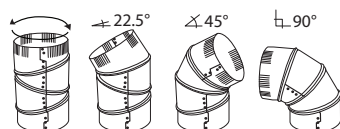

724 6" Galvanized Adjustable Elbow (90 DEGREE - 28 GAUGE)

pack qty: 12
package: bulk pack

INCLUDES:
1 - galvanized adjustable elbow

OTHER SIZES AVAILABLE:

ITEM	SIZE	QTY	PACKAGE	GAUGE
721	3"	12	bulk pack	28
722	4"	12	bulk pack	28
723	5"	12	bulk pack	30
725	7"	12	bulk pack	28
726	8"	12	bulk pack	28