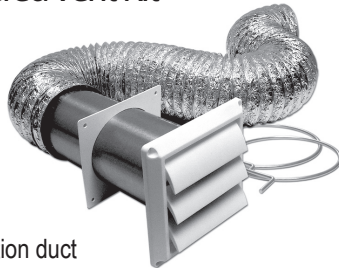

(#1375W Packaging)

STANDARD

ducts have greater installation flexibility

UV Inhibitor
Added to Vents

COMPLETE KITS

Safely vent your clothes dryer using our UL Listed laminated transition duct kit. UL Listed laminated transition ducts are flame resistant, and can be used in applications where semi-rigid and rigid duct will not work. If you are not sure what venting components to purchase to complete the installation of your clothes dryer, then you should purchase a complete kit. Our kits include all components needed to properly vent from the clothes dryer exhaust to the outside.

- INCLUDES:**
1 - louvered vent w/ tail pipe
1 - UL listed laminated transition duct
1 - trim plate
2 - tension clamps

- Louvers prevent outside elements from entering the vent

OTHER SIZES & COLORS AVAILABLE: