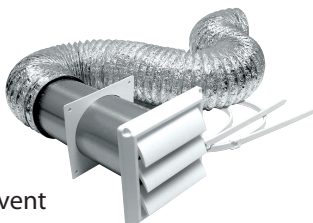

407W 4" x 8' Louvered Vent Kit

(WHITE)

pack qty: 10
package: retail box

- Louvers prevent outside elements from entering the vent

INCLUDES:

- 1 - louvered vent w/ tail pipe
- 1 - laminated duct
- 1 - trim plate
- 2 - adjustable nylon clamps

UV Inhibitor
Added to Vents

OTHER SIZES & COLORS AVAILABLE:

ITEM	SIZE	COLOR	QTY	PACKAGE
406B	4" x 5'	brown	10	retail box
406W	4" x 5'	white	10	retail box
407B	4" x 8'	brown	10	retail box