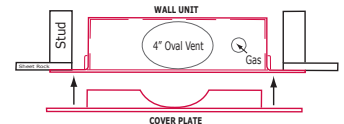

Note: Use our #229 4" Aluminum Snap-Lock Pipe to Pass-Through Box