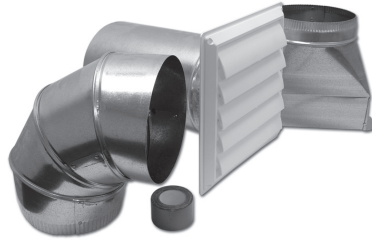

INCLUDES:

- 1 - 7" plastic louvered wall vent
- 1 - 7" galvanized pipe - 12" length
- 1 - 7" galvanized adjustable elbow
- 1 - 3 1/4" x 10" galvanized transition
- 1 - roll of duct tape

UV Inhibitor
Added to Vent

378 Roof Vent Kit

pack qty: 1
package: retail box

- Can be used to vent over-the-range microwaves
- Kit connects to 7" round or 3 1/4" x 10" exhaust outlets