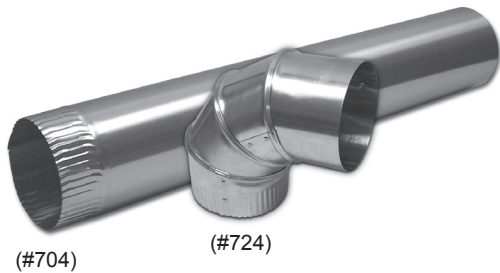

PIPES & ELBOWS

Lambro manufactures a full line of aluminum and galvanized snap-lock pipes and adjustable 90 degree elbows. Snap-lock pipes are available in 24" or 60" lengths that can easily be trimmed to size. Our adjustable 90 degree elbows adjust to fit most applications while being used in conjunction with our snap-lock pipes.