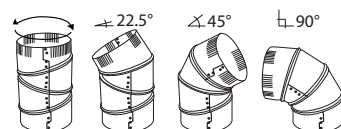

INCLUDES:
1 - galvanized adjustable elbow

OTHER SIZES AVAILABLE:

ITEM	SIZE	QTY	PACKAGE	GAUGE
721	3"	12	bulk pack	28
722	4"	12	bulk pack	28
723	5"	12	bulk pack	30
725	7"	12	bulk pack	28
726	8"	12	bulk pack	28