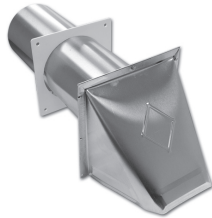

344 4" Aluminum Preferred Hood Vent

(4 1/2" OPENING)

pack qty: 10
package: bulk pack

INCLUDES:
1 - preferred hood vent w/ tail pipe
1 - trim plate

- All aluminum design

OTHER SIZES & COLORS AVAILABLE:

ITEM	SIZE	QTY	PACKAGE
343	3"	10	bulk pack
343S	3"	10	retail sleeve
344S	4"	10	retail sleeve