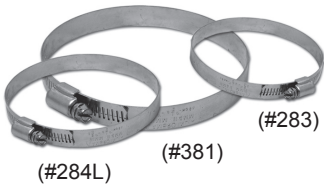

(#283)
(#381)
(#284L)

ACCESSORIES

Our high quality galvanized worm gear clamps get the job done without binding when tightening. Clamps are offered from size 3" to 8" depending on your requirements.

CLAMPS FOR FLEXIBLE, SEMI-RIGID & RIGID DUCTS