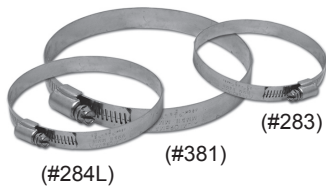

Note: Other sizes available - Refer to our website

ACCESSORIES

Our high quality galvanized worm gear clamps get the job done without binding when tightening. Clamps and connectors are offered from size 3" to 8" depending on your requirements.