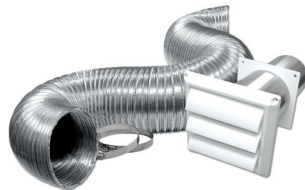

kits below can be used to vent 4" clothes dryers

UV Inhibitor
Added to Vents

FLEXIBLE ALUMINUM SEMI-RIGID DUCT VENT KITS

313W 4" x 8' Louvered Vent Kit

(WHITE)

pack qty: 1
package: single pack

INCLUDES:
1 - louvered vent w/ tail pipe
1 - aluminum semi-rigid duct
1 - trim plate
2 - worm gear clamps