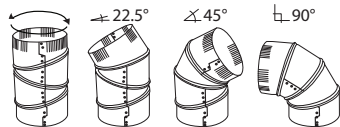

Note: Other sizes available - Refer to our website

ALUMINUM & GALVANIZED ELBOWS

433 6" Aluminum Adjustable Elbow (90 DEGREE)

pack qty: 12
package: display tray

INCLUDES:
1 - aluminum adjustable elbow

OTHER SIZES AVAILABLE: