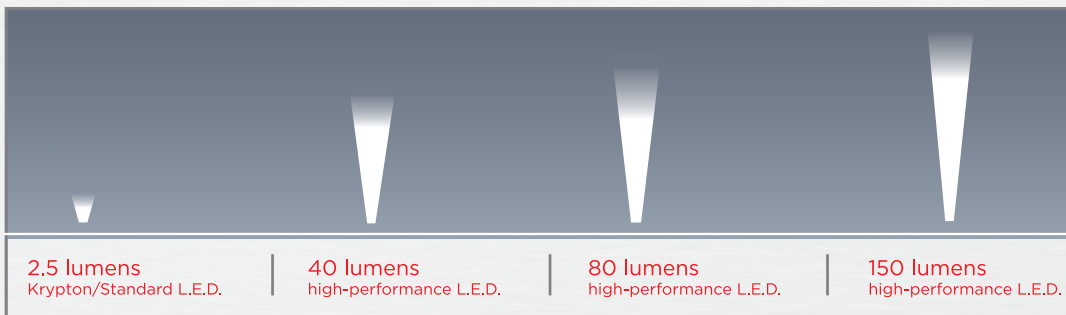

Light Beam Comparison