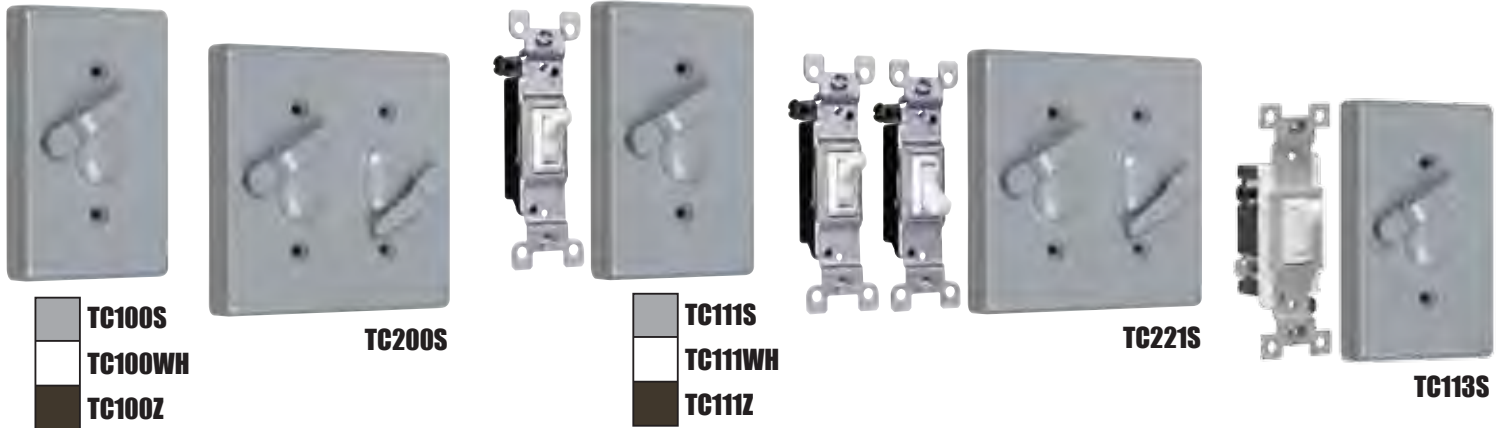

METAL FLAT COVERS

- Superior Commercial Quality Die Cast Metal Toggle Covers and Steel Blank Covers

- Premium Powdercoat Finish

- Includes Gasket , Mounting Hardware and Installation instructions

- LISTED & 2011 NEC® Compliant

- 3R Compliant

TAYMAC ITEM #	UPC NUMBER	DESCRIPTION	COLOR	SHELF PACK	SHELF PACK WEIGHT (LBS)
Toggle Covers and Toggle Cover Kits					
TC100S	0-92326-11207-9	Toggle Cover	Gray	10	4
TC100WH	0-92326-11319-9	Toggle Cover	White	10	4
TC100Z	0-92326-11423-3	Toggle Cover	Bronze	10	4
TC200S	0-92326-11208-6	2-Gang Toggle Cover	Gray	5	3
TC111S	0-92326-11102-7	Toggle Cover and Single Pole Switch	Gray	6	2.19
TC111WH	0-92326-11315-1	Toggle Cover and Single Pole Switch	White	6	2.19
TC111Z	0-92326-11453-0	Toggle Cover and Single Pole Switch	Bronze	6	2.19
TC113S	0-92326-11422-6	Toggle Cover and 3 Way Switch	Gray	6	2.14
TC221S	0-92326-11103-4	2-Gang Toggle Cover and Single Pole Switches	Gray	4	2.95
Blank Covers					
BC100S	0-92326-11001-3	1-Gang Blank Cover	Gray	20	3.35
BC100Z	0-92326-11002-0	1-Gang Blank Cover	Bronze	20	3.35
BC100WH	0-92326-11211-6	1-Gang Blank Cover	White	20	3.35
BC200S	0-92326-11004-4	2-Gang Blank Cover	Gray	20	5.77
BC200Z	0-92326-11278-9	2-Gang Blank Cover	Bronze	20	5.56
BC200WH	0-92326-11279-6	2-Gang Blank Cover	White	20	5.56
BC400S	0-92326-11260-4	3-Gang Blank Cover	Gray	5	3.69
BC300S	0-92326-11005-1	Round Blank Cover	Gray	20	5.53