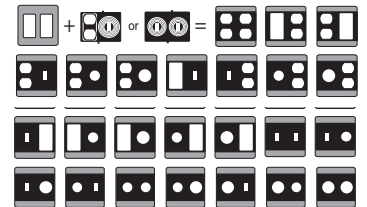

MX2150S

3ⁱⁿ1

CONFIGURATIONS