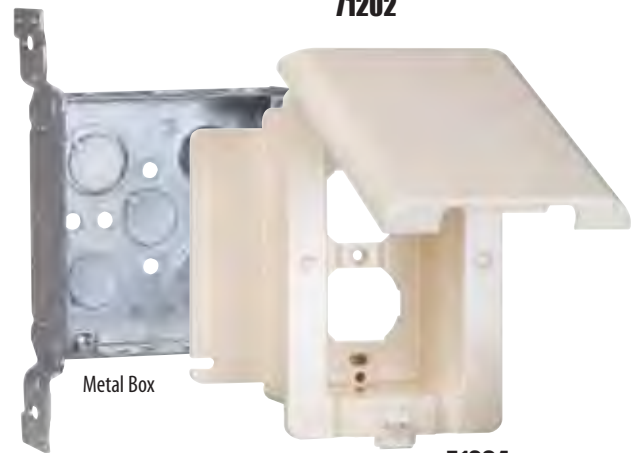

Plastic Box

Metal Box

71204