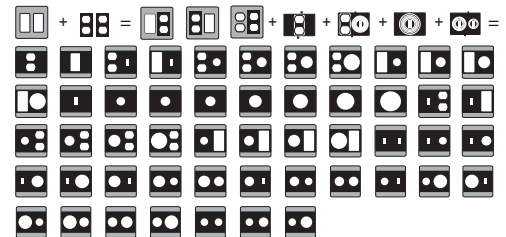

Meets or Exceeds
EXTRA-DUTY
Specifications!

8 in 1

CONFIGURATIONS

8 in 1

CONFIGURATIONS

55 in 1

CONFIGURATIONS

Multiple combinations of duplex, GFCI, switch, and rounds:
1 1/4", 1 3/8", 1 9/16", 1 5/8", 1 11/16", 2 1/8", 2 1/4", 2 7/16"