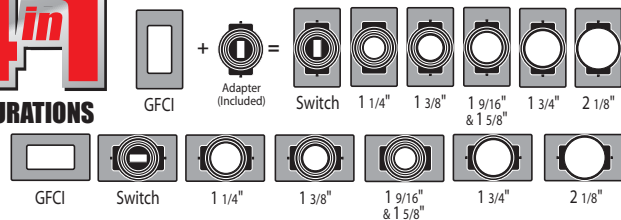

TAYMAC ITEM #	UPC NUMBER	DESCRIPTION	COLOR	SHELF PACK	SHELF PACK WEIGHT (LBS)
1-Gang MX Series Covers					
MX1050S	0-92326-11065-5	Vertical/Horizontal	Gray	20	6.07
MX1050Z	0-92326-11066-2	Vertical/Horizontal	Bronze	20	6.07
MX1050W	0-92326-11067-9	Vertical/Horizontal	White	20	6.07
MX1250S	0-92326-11068-6	Horizontal/Vertical	Gray	20	6.35
MX1250Z	0-92326-11069-3	Horizontal/Vertical	Bronze	20	6.35
MX1250W	0-92326-11070-9	Horizontal/Vertical	White	20	6.35
MX1550S	0-92326-11451-6	Vertical/Horizontal Twist Lock Cover	Gray	10	3.05