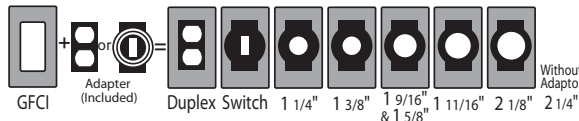

EXPANDS OUT TO 3½" WHILE-IN-USE

ML400G

ML400GA

Includes round box adaptor

8ⁱⁿ1
CONFIGURATIONS

ML450G

ML450Z

ML450W