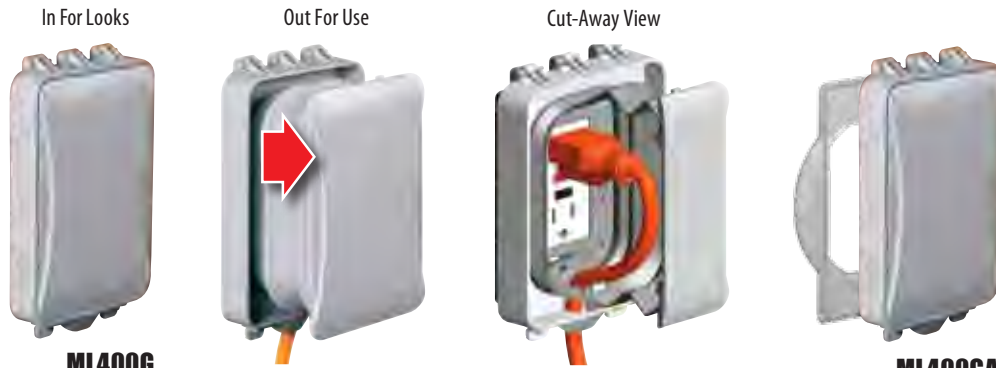

FLAT IN-USE COVERS

PLASTIC FLAT IN-USE DEVICE COVERS

- Revolutionary Patented Design Expands from 1" to 3-1/2" to Meet Your While-In-Use Needs
- 100% Paintable Surface
- Ultra Rugged Polycarbonate & Synthetic Neoprene Rubber Will Not Dry Rot, Crack or Deteriorate in Sunlight
- Includes Attached Gasket and Mounting Hardware
- Patented Quick-Fit™ Keyhole Mounting System Allows Installation in Under a Minute
- LISTED and LISTED and **NEMA** 3R and 2011 NEC® Compliant

EXPANDS OUT TO 3½" WHILE-IN-USE

ML400G

ML400GA

Includes round box adaptor

8ⁱⁿ1
CONFIGURATIONS