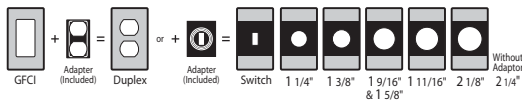

Meets or Exceeds
EXTRA-DUTY
Specifications!

8 in 1

CONFIGURATIONS

8 in 1

CONFIGURATIONS

55 in 1

CONFIGURATIONS

Multiple combinations of duplex, GFCI, switch, and rounds:
1 1/4", 1 3/8", 1 9/16", 1 5/8", 1 11/16", 2 1/8", 2 1/4", 2 7/16"