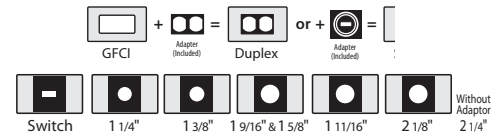

CONFIGURATIONS