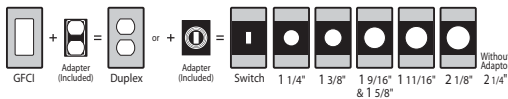

CONFIGURATIONS

TAYMAC ITEM #	UPC NUMBER	DESCRIPTION	DEPTH	COLOR	SHELF PACK	SHELF PACK WEIGHT (LBS)
Metal Low Profile In-Use Covers						
MX4280S	0-92326-10128-8	Vertical 8-in-1	2"	Gray	6	4.75
MX4280WH	0-92326-11740-1	Vertical 8-in-1	2"	White	6	4.75
MX4280Z	0-92326-11739-5	Vertical 8-in-1	2"	Bronze	6	4.75
MX4380S	0-92326-10134-9	Horizontal 8-in-1	2"	Gray	3	2.53
MX5280S	0-92326-10135-6	Vertical Deep 8-in-1	2.5"	Gray	2	1.80
MX7280S	0-92326-10137-0	Vertical 2-Gang 55-in-1	2"	Gray	2	2.35