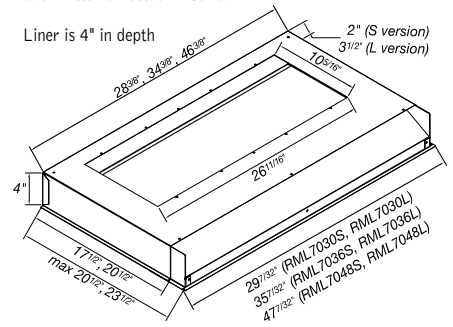

Broan Elite Custom Power Pack RMP1/RMPE

The Broan Elite Custom Power Pack is designed to fit flush with the bottom of a cabinet or custom hood that's 30" to 48" wide. The 400 CFM centrifugal blower is combined with a multi-speed control to provide quiet, effective performance. Halogen lighting complements the beauty of a fully enclosed bottom containing dishwasher-safe filters.

RML7030S/RML7030L
RML7036S/RML7036L
RML7048S/RML7048L
For RMP17004 and RMPE7004 Packs