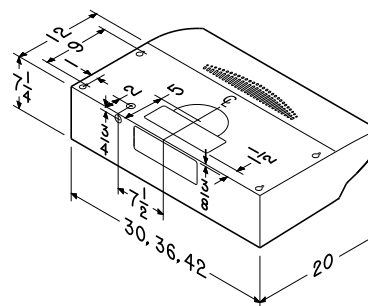

- Ultra quiet 0.4 sones at normal speed; extra powerful 430 CFM boost.
- Easy-to-clean DuPont Teflon® bottom pan; fully enclosed design.
- Professional style filters; dishwasher-safe.
- Three-level light settings; dual halogen lamp design (bulbs not included).
- Advanced Heat Sentry™ detects excessive heat and adjusts hood speed for proper ventilation.