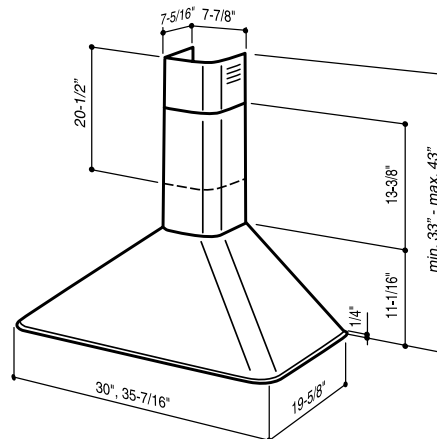

Range Hood Specifications

WIDTH	STAINLESS STEEL	VOLTS	AMPS	CFM	DUCT	FLUE EXTENSION*	NON-DUCTED KIT+	NON-DUCTED FILTER
35 7/16"	RM519004	120	3.1	370	6" RD	RFX5104	RRK51	FILTER SQUARE

* Optional flue extension for 10' ceiling—extensions over 10' have up to a 14-week order time.

+ Includes non-ducted filter.

- Multi-speed slide control and integrated dual light assembly.
- Heat Sentry™ detects excessive heat and adjusts blower speed to high automatically.
- Dual 40-watt incandescent lamps included (one level).
- Dishwasher-safe aluminum filter features a quick-release latch and professional style appearance.
- Includes non-ducted kit and charcoal filter for indoor exhaust recirculation.

- Ducted/non-ducted telescopic flue accommodates ceiling heights from 8 to 9 feet. Extension flues for higher ceilings are also available.*
- Non-ducted flue extensions available in stainless steel only.+
- Install hood so that the bottom of the unit is 24 to 30 inches above the cooking surface. Mounting height is determined by ceiling height.