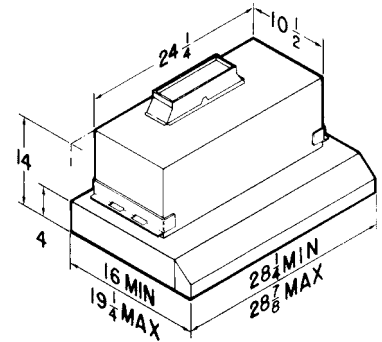

Range Hood Specifications

MODEL	VOLTS	AMPS	SONES	CFM	DUCT	ROUGH-IN KIT	FLUORESCENT BULB
113023	120	3.7	4.5	360	3¼" x 10"	113123	F20T12

Fluorescent Tube: 24", F20T12 (not included). Duct vertical only.

- Fits into custom cabinetry from 30" to 42" wide.*
- Powerful, quiet 360 CFM/5.0 sone performance (vertical discharge only).
- 24" fluorescent tube lighting (bulb not included).
- Heat Sentry™ detects excessive heat and adjusts blower speed to high automatically.
- For ducted installations, includes damper/adapter for 3¼" x 10" duct.
- Must order model 103123 Rough-In Kit.

Range Hood Specifications

MODEL	VOLTS	AMPS	SONES	CFM	DUCT	ROUGH-IN KIT	FLUORESCENT BULB	EXTENSION KIT
103023**	120	3.7	5.0	360	3¼" x 10"	103123	F20T12	97009790

Fluorescent Tube: 24", F20T12 (not included).

* For installations up to 36" order extension kit No. 97009790.

** Duct vertical only.

MODEL PM390

- Silver paint finish.
- Three speed, slide control.
- Heat Sentry™ detects excessive heat and adjusts speed automatically.
- Quiet centrifugal blower, 390 CFM (vertical discharge).
- Dual 40-watt lamps (Purchase separately).
- Dishwasher safe aluminum filter.
- For ducted installations, includes adapter and damper for 6" round duct.
- Optional non-ducted filter kit (Purchase separately).
- Works with optional custom hood liners in 30", 36", "Box" or "T" design.

MODEL PM250

- Silver paint finish.
- Two speed motor, rocker control.
- Efficient 250 CFM fan (vertical discharge).
- Dual 40-watt lighting (Purchase lamps separately).
- Dishwasher safe aluminum filter.
- For ducted installations, built-in adapter for 7" round duct.
- Optional non-ducted filter kit (Purchase separately).
- Works with optional custom hood liners in 30", 36", "Box" or "T" design.

MODEL PM44WW, PM44BL

- Variable speed, rotary controls.
- Twin squirrel-cage blower, 410 CFM (vertical discharge).
- Two-level light control (bulb not included).
- Two washable aluminum filters.
- Black or White finish.
- For ducted installations, includes damper/adapter for 3¼" x 10" duct.
- Optional non-ducted kit, Model 355 NDK (purchased separately).

MODEL PM25WW, PM25BL

- Two-speed motor with rocker switches.
- 250 CFM fan (vertical discharge).
- Enclosed light (bulb not included).
- Washable aluminum filter.
- Black or White finish.
- Built-in 7" round duct adapter.
- Optional non-ducted kit, Model 354NDK (purchased separately).