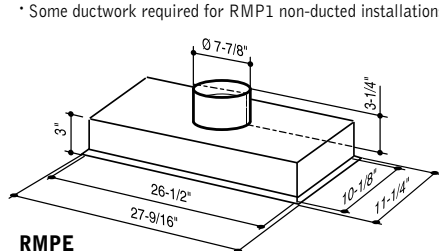

- Multi-speed control.
- Heat Sentry™ detects excessive heat and adjusts blower speed to high automatically.
- External blower model (RMPE) allows a choice of eight blower options: four Exterior: 600, 900, 1200 or 1500 CFM, or four In-Line: 280, 600, 800 or 1100 CFM.
- Two 50-watt halogen lamps included.
- Dishwasher-safe aluminum filters feature a quick-release latch and professional-style appearance.
- Optional non-ducted filters (FILTEREB40) for indoor exhaust recirculation, some ductwork required (RMP17004 only).
- Install power pack so that the bottom of the unit is 24" to 30" above the cooking surface.
- Optional custom hood liners in 30", 36" and 48" widths.

Range Hood Specifications

Range Hood Specifications					Accessory		
WIDTH	STAINLESS STEEL	BLOWER*	VOLTS	AMPS	CFM	DUCT	FILTER
70cm	RMP17004*	Internal	120	3.1	400	6" RD	FILTEREB40
70cm	RMPE7004	External†	120	3.1	†	8" RD	

† External blowers sold separately.
* All blowers are HVI Certified.
• Some ductwork required for RMP1 non-ducted installations.