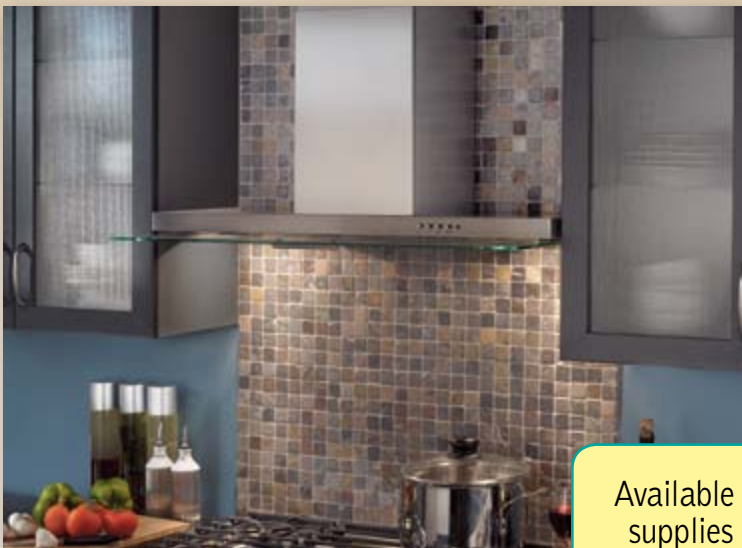

Optional Accessory

Available while supplies last.

Broan Elite E55000

Contemporary simplicity united with efficient capture. Simple right angles and an extendable glass accent make this wall-mounted hood a stunning focal point.

- Slide-out glass canopy increases the capture area of this low-profile design.
- Brushed stainless steel finish.
- 35⁷/₁₆" width (90 cm).
- Multi-speed push button controls (Unit automatically activates when glass canopy is extended).
- Dual 20-watt halogen lamps included (one level).
- Dishwasher-safe aluminum filters.
- Telescopic flue accommodates 8' to 9' ceilings—flue extension available for ducted and non-ducted applications.
- Internal blower delivers 360 CFM.
- Non-ducted kit for indoor recirculation (purchase separately).
- Heat Sentry™ detects excessive heat and adjusts blower speed to high automatically. Telescopic flue accommodates 8' to 9' ceilings—flue extension available for ducted and non-ducted applications.
- Internal blower delivers 360 CFM.
- Non-ducted kit for indoor recirculation (purchase separately).
- Heat Sentry™ detects excessive heat and adjusts blower speed to high automatically.

Range Hood Specifications

WIDTH	STAINLESS STEEL	VOLTS	AMPS	CFM	High/Low	SONES High/Low	DUCT
35⁷/₁₆"	E5590SS	120	2.63	360/140		6.5/0.7	6" RD

Options & Accessories

FLUE EXTENSION*	NON-DUCTED FLUE EXTENSION*	NON-DUCTED KIT**	NON-DUCTED FILTER
FX55SS	FXN55SS	RK55	FILTERSQUARE

* Optional flue extension for 10' ceiling—extensions over 10' have up to a 14-week order time.

** Includes non-ducted filter.