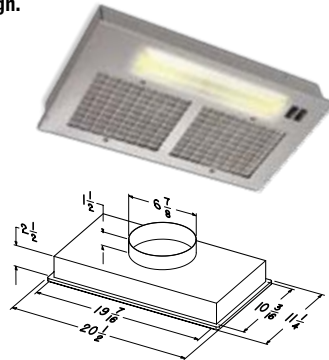

Discontinued, available while supplies last

Power Pack and Power Module Specifications

Power Pack and Power Module Specifications								Options & Accessories				
SILVER	WHITE	BLACK	VOLTS	AMPS	SONES	CFM	DUCT	NON-DUCTED KIT*	ALUMINUM FILTER	CHARCOAL FILTER	30" LINERS	36" LINERS
PM390	–	–	120	2.9	6.0	390	6" RD	357NDK	B08087922	B08999040	LT30 or LB30	LT36 or LB36
PM250	–	–	120	2.1	8.0	250	7" RD	356NDK	B08087922	B08999040	LT30 or LB30	LT36 or LB36
–	PM44WW	PM44BL	120	4	5.5	410	3¼" x 10"	355NDK	R610080	R610081	–	–
–	PM25WW	PM25BL	120	2.5	7	250	7" RD	354NDK	R610027	R610049	–	–

* Includes charcoal filter. Some duct work is required for non-ducted applications.