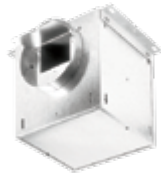

Select an In-Line or Exterior blower.*

If desired, choose an In-Line or Exterior blower option. Exterior blowers can be roof- or wall-mounted, depending on your appearance preferences, or to best suit your ducting requirements. In-Line blowers perform quietly and mount in the attic space.

In-Line