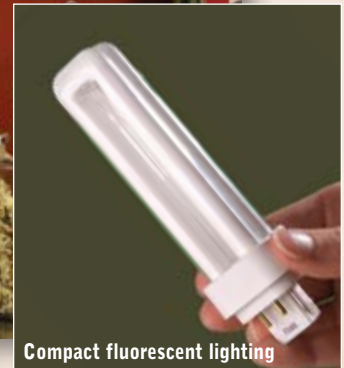

Full-size filters are also dishwasher-safe.

QDE Energy Efficient Range Hood

The first Energy Star qualified range hood on the market.

Leave it to the ventilation experts to develop the first range hood that provides the ventilating power you need while using less energy. The QDE Series does it all, and quietly too, all while meeting Green Building Programs such as USBBC®, LEED®, NAHB and ENERGY STAR. And that means you can expect a total lifetime energy savings of 564 kWh over comparable standard range hoods.

- Stainless steel, black or white finishes.
- Two speed rocker switch.
- 290 CFM at maximum speed.
- 0.8 sones max at normal speed 130 CFM.
- Acoustic insulation surrounds the motor.
- Vertical or horizontal discharge.
- Dual, compact 13-watt fluorescent bulbs (included) last up to five times longer than incandescent lighting.
- Dishwasher safe aluminum filters and blower wheel.