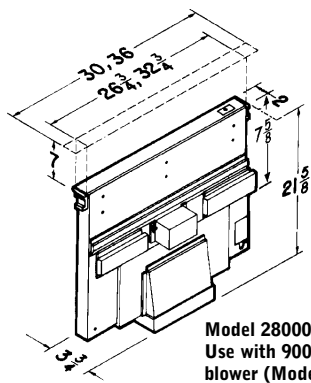

Model 28000
Use with 900 CFM Exterior blower (Model 332H) or In-Line blower.