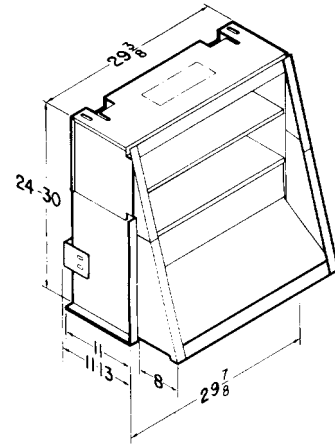

- The Hideaway offers clean cabinet lines, effective ventilation and over-the-range storage.
- Accommodates 30" wide by 24" to 30" high face frame cabinets.
- Fluorescent cooktop lighting (lamps sold separately).
- Powerful, quiet 360 CFM/4.5 sone performance (vertical discharge only).
- Blower and light automatically turn on when hood is pulled out.
- Heat Sentry™ detects excessive heat and adjusts blower speed to high automatically.
- Designed for ducted (vertical discharge only) installations. Includes 3¼" x 10" damper adapter.
- Must order Rough-In Kit model 113123 for installation, purchase separately.