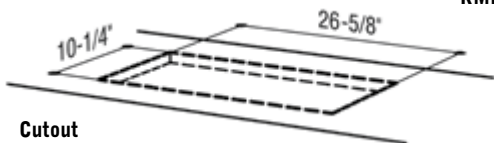

RMPE

RMP1

Cutout

3-STEP POWER PACK AND BLOWER SELECTION GUIDE

1. Select a Power Pack system

- **RMP17004**, 400 CFM Internal blower
  - 27¹/₁₆" width, 11³/₄" depth
- **RMPE7004**, 280–1500 CFM External blower options
  - 27¹/₁₆" width, 11³/₄" depth

2. Select a Liner to fit your cabinetry

1. If the cabinet/hood inside depth is 18"–21", choose model:
2. **RML7030S** for 30" width
   - **RML7036S** for 36" width
   - **RML7048S** for 48" width
3. If the cabinet/hood inside depth is 21"–24", choose model:
4. **RML7030L** for 30" width
   - **RML7036L** for 36" width
   - **RML7048L** for 48" width

3. Select an Internal or External Blower

- **RMP17004**, Internal 400 CFM blower is included
- **RMPE7004**, External blower options (choose one):
  Exterior blowers (outside, roof or wall):

- **331H** (600 CFM)*
- **332H** (900 CFM)*
- **335** (1200 CFM)*
- **336** (1500 CFM)*

In-Line blowers (inside, attic or other space):

- **HLB3** (280 CFM)
- **HLB6** (600 CFM)*
- **HLB9** (800 CFM)*
- **HLB11** (1100 CFM)*

* 8"–10" transition (model 414) is required for the Exterior or In-Line models.

- Brushed stainless steel finish.
- Design allows use with custom liners or Broan Elite Pro-Style Insert liners (sold separately).
- Pro-Style Insert available in 33" and 45" widths.
- Variable speed control for quiet operation.
- Optional remote wall control available.
- Heat Sentry™ detects excessive heat and adjusts blower speed to high automatically.
- Dishwasher-safe stainless steel/aluminum filters, or optional baffle filters.
- Bright halogen lighting, two 50-watt lamps (RMIP33) or three 50-watt lamps (RMIP45), bulbs not included.
- Choose 460 or 850 CFM Internal, or choice of eight External blower options: four Exterior: 600, 900, 1200 or 1500 CFM, or four In-Line: 280, 600, 800 or 1100 CFM. All blowers sold separately.
- Optional liners in 36", 42", 48" and 60" widths protect custom hoods.

Range Hood Specifications

Range Hood Specifications					Optional Accessory
MODEL	WIDTH	BLOWER*	CFM[▲]	FINISH	BAFFLE FILTER KIT
RMIP33	33³/₄"[▲]	Internal	460 (P5), 850 (P8)	430 Brushed Stainless	RBFIP33
		External	*	430 Brushed Stainless	
RMIP45	45³/₄"[▲]	Internal	460 (P5), 850 (P8)	430 Brushed Stainless	RBFIP45
		External	*	430 Brushed Stainless	

* All blowers must be purchased separately and are HVI Certified. See blower specifications table on page 43.
▲ All ratings for vertical duct only.