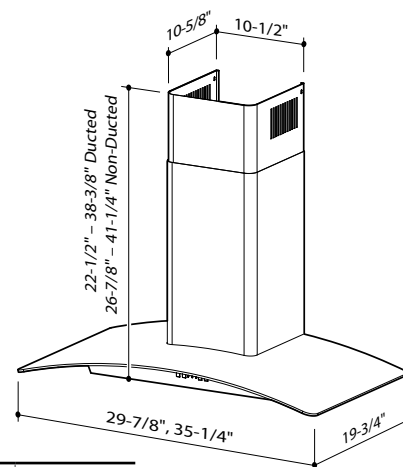

Options & Accessories

- Contemporary Italian Glass Canopy design.
- Available in Standard Grade stainless steel.
- Two widths 30" & 35-3/16"; in a 19-3/4" depth.
- Powerful 500 CFM internal blower.
- Bright dual halogen lighting; 3-intensity settings.
- 3-Speed Electronic push button control with blue speed selection indication.
- Control features include Delay-off and Filter clean reminder.

- Optional Remote Control Operation—BCR1.
- Quick release Aluminum mesh filters.
- Designed to work with Broan Automatic Make-up air dampers.
- Heat Sentry detects excessive heat and adjusts blower speed automatically.
- Telescopic flue accommodates ceiling heights 8' to 9'; custom lengths upon demand.