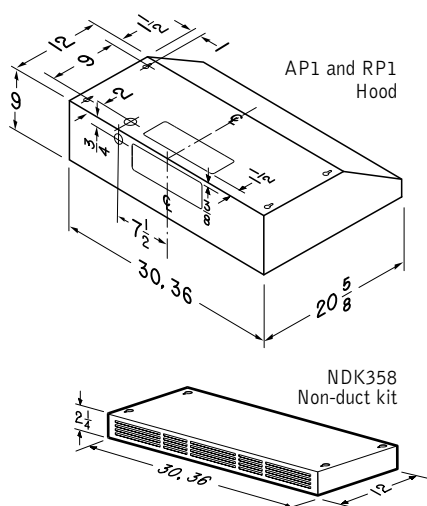

Antimicrobial Coating

Broan combines antimicrobial protection with advanced AP1 mesh filters for unsurpassed benefits:

- Inhibits the growth of odor causing bacteria so filters stay fresher longer.
- Protects the filter so it stays cleaner in between cleanings.