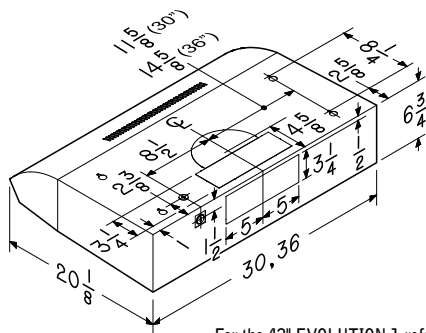

Range Hood Specifications

WIDTHS	STAINLESS STEEL	WHITE	BLACK	CFM[†] LEVELS	SONES[†]	HALOGEN LIGHTING (LEVELS)	CONTROLS / SPEEDS	ANTIMICROBIAL DISHWASHER-SAFE FILTERS	DUCTING**
30"	QP130SS	QP130WW	QP130BL	120, 300	Normal: 0.8 High: 5.0	Four MR16/GU10 35W* (2)	Dual Rocker/Two	Aluminum Mid-mesh	3-1/4"x10" (H & V) 7" Rd. (V)
36"	QP136SS	QP136WW	QP136BL	120, 300	Normal: 0.8 High: 5.0	Four MR16/GU10 35W* (2)	Dual Rocker/Two	Aluminum Mid-mesh	3-1/4"x10" (H & V) 7" Rd. (V)
42"	QP142SS	QP142WW	QP142BL	100, 300	Normal: 0.8 High: 5.0	Four MR16/GU10 35W* (2)	Dual Rocker/Two	Aluminum Mid-mesh	3-1/4"x10" (H & V) 7" Rd. (V)

*Lamps not included. **Non-ducted recirculating installation requires optional CleanSense™ charcoal filters, BPPF(30/36/42). †CFM and SONES are in horizontal discharge.

For the 42" EVOLUTION 1 refer to the EVOLUTION 2 line art.
Ducting: 3-1/4" x 10" (includes damper/adaptor), or 7" round (includes adaptor). Non-ducted installation requires optional CleanSense™ charcoal filters, purchased separately.