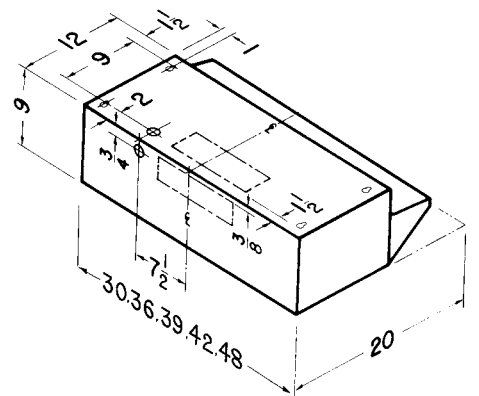

Broan 89000 Series

Contemporary lines for a one-of-a-kind kitchen. Clean lines complement the contemporary kitchen or boldly contrast the flowing styles of more traditional settings.

- Higher capacity; developed specifically for use with today's cooktop grills up to 14,000 BTUs.
- 460 CFM, 6.0 sones (vertical discharge) or 440 CFM, 7.0 sones (horizontal discharge) performance, HVI Certified.
- Infinite speed slide control with blower memory feature that saves last settings.
- Standard Heat Sentry™ detects excessive heat and adjusts blower speed to high automatically.
- Designed for either vertical or horizontal ducting. Includes 3¼" x 10" damper/adapter.
- Accepts two 75-watt bulbs (not included).