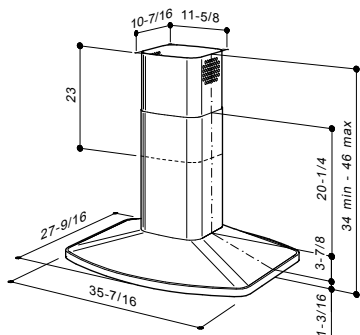

- Brushed stainless steel finish.
- 35⁷/₁₆" x 27⁹/₁₆" dimension.
- Multi-speed slide control.
- Four 20-watt halogen lamps included (one level).
- Dishwasher-safe aluminum filters.
- Telescopic flue accommodates 8' to 9' ceilings—flue extension available for ducted and non-ducted applications.*
- Internal blower delivers 480 CFM.
- Non-ducted kit for indoor recirculation (purchase separately).
- Heat Sentry™ detects excessive heat and adjusts blower speed to high automatically.