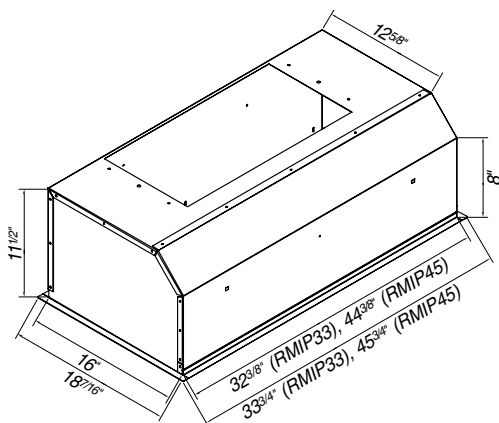

RMIPWC Optional Wall Control for RMIP
Remote wall control provides both variable speed and light control from a more convenient location. Designed to work with the RMIP Pro-Style Insert only.

3-STEP INSERT & BLOWER SELECTION GUIDE

1. Select the right size Pro-Style Insert

- **RMIP33** (33" width) or **RMIP45** (45" width)
- Both feature an 18¹/₁₆" depth
- 460 or 850 CFM Internal blower options
- 280–1500 CFM External blower options

2. Select a Liner to fit your cabinetry

1. For cabinet/hood inside depths of 23"–26" choose:
2. **RML3336S** 36" width, use with **RMIP33**
   - **RML3342S** 42" width, use with **RMIP33**
   - **RML4548S** 48" width, use with **RMIP45**
   - **RML4560S** 60" width, use with **RMIP45**

3. Select a blower for your Insert

1. Internal blowers:
2. **P5** (460 CFM)
   - **P8** (850 CFM)
3. Exterior blowers (outside, roof or wall):
4. **331H** (600 CFM)*
   - **332H** (900 CFM)*
   - **335** (1200 CFM)*
   - **336** (1500 CFM)*
5. In-Line blowers (inside, attic or other space):
6. **HLB3** (280 CFM)*
   - **HLB6** (600 CFM)*
   - **HLB9** (800 CFM)*
   - **HLB11** (1100 CFM)*

* 332KR Rough-In Kit is required when used with Exterior and In-Line blower options above (purchased separately).