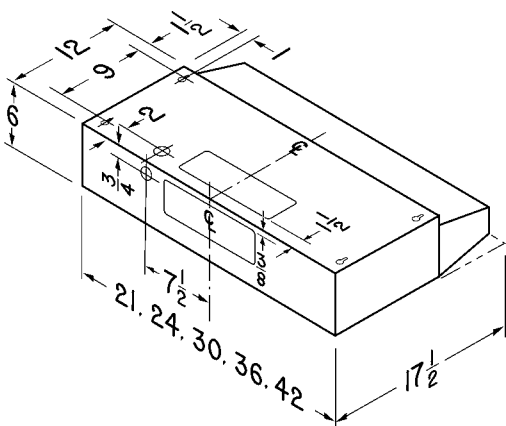

40000 Specifications

VOLTS	AMPS	SONES	CFM	DUCT
120	2.0	6.5	160	3 1/4" x 10"

40000 Series

- Installs as 3 1/4" x 10" ducted only.
- 160 CFM, 6.5 sone (vertical or horizontal discharge) performance.
- Dishwasher-safe aluminum grease filter.
- Accepts up to 75-watt light (bulb sold separately).
- Duct connector with built-in damper included.

40000 Series 3 1/4" x 10" Ducted

WIDTH					
	WHITE MONOCHROMATIC	BISQUE/BISCUIT	ALMOND	STAINLESS STEEL	BLACK
21"	402101	402102	402108	—	—
24"	402401	402402	402408	402404	—
30"	403001	403002	403008	403004	403023
36"	403601	403602	403608	403604	403623
42"	404201	404202	404208	—	—

37000 Series 6" Shell Only (Utilizes 40000 Series shell, but contains no fan, light or switch knock-outs)

WIDTH				
	WHITE	BISQUE/BISCUIT	ALMOND	STAINLESS STEEL
24"	372401	—	372408	—
30"	373001	373002	373008	373004
36"	373601	—	—	373604

Note: The 37000 Series has no fan, light, switches, or knock-outs for electrical or ducting.