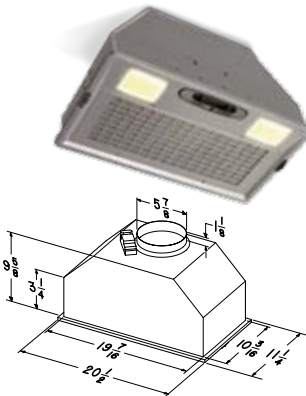

Discontinued, available while supplies last

Power Pack and Power Module Specifications

Power Pack and Power Module Specifications								Options & Accessories				
SILVER	WHITE	BLACK	VOLTS	AMPS	SONES	CFM	DUCT	NON-DUCTED KIT*	ALUMINUM FILTER	CHARCOAL FILTER	30" LINERS	36" LINERS
PM390	–	–	120	2.9	6.0	390	6" RD	357NDK	B08087922	B08999040	LT30 or LB30	LT36 or LB36
PM250	–	–	120	2.1	8.0	250	7" RD	356NDK	B08087922	B08999040	LT30 or LB30	LT36 or LB36
–	PM44WW	PM44BL	120	4	5.5	410	3¼" x 10"	355NDK	R610080	R610081	–	–
–	PM25WW	PM25BL	120	2.5	7	250	7" RD	354NDK	R610027	R610049	–	–

* Includes charcoal filter. Some duct work is required for non-ducted applications.