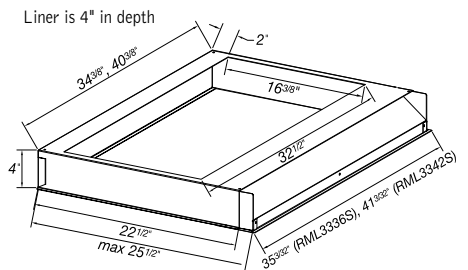

RML3336S/RML3342S For RMIP33