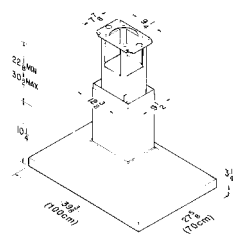

Broan Elite 63000/63000EX (Island)

Rangemaster

Perfection—any way you look at it. This free-hanging island hood will draw the eye from every vantage point.

- Enduring style, stainless steel construction.
- Seamless corners for easy cleaning.
- Concealed three-speed control.
- Heat Sentry™ detects excessive heat and adjusts blower speed to high automatically.
- 27-5/8" x 39-3/8" (70 cm x 100 cm) size.
- Superior lighting from four 20-watt Halogen lamps included (one level).
- The 63000EX models are designed to operate with Broan Elite External blowers, providing a choice of four Exterior models: 600, 900, 1200 or 1500 CFM or four In-Line models: 280, 600, 800 or 1100 CFM.
- Telescopic flue fits 8' to 9' ceilings.
- Easily removable, dishwasher-safe stainless steel grease filter.