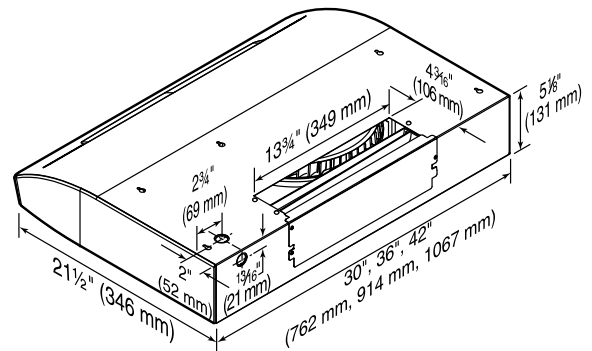

- <0.3 sones at normal speed.
- Enclosed stainless steel bottom with dishwasher-safe stainless steel filter with easy release latches.
- Fully enclosed filter bottom.
- Brilliant dual 50-watt halogen lighting (GU10 bulbs not included).
- Three-level light settings with last setting memory and transitional theater style lighting. Intensities change gradually.
- Large recessed bottom filter area increases capture.
- 600 CFM internal blower (3¼" x 14" duct, convertible to horizontal or vertical discharge).
- Three-speed plus boost with last setting memory and 5-minute delay off feature.
- Heat Sentry™ detects excessive heat and adjusts blower speed to high automatically.