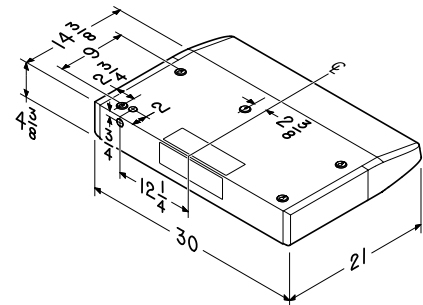

Range Hood Specifications

SERIES	WIDTH	STAINLESS STEEL	WHITE	BLACK	VOLTS	AMPS	CFM High/Low**	SONES High/Low**	DUCT
QDE	30"	QDE30SS	QDE30WW	QDE30BL	120	1.6	290/130	5.5/0.8	3 1/4"x10"

*Rectangular adapter/damper included.
**All ratings in horizontal duct position.