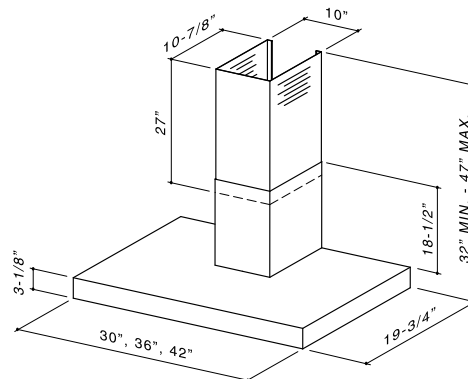

Options & Accessories

- Multi-speed slide control.
- Heat Sentry™ detects excessive heat and adjusts blower speed to high automatically.
- Two halogen lamps included (one level).
- Dishwasher-safe aluminum filters feature a quick-release latch and professional-style appearance.
- Ducted/non-ducted telescopic flue accommodates ceiling heights from 8 to 9 feet. Flue extensions for higher ceilings are also available for ducted and non-ducted applications.*

- Requires separate purchase of a non-ducted kit (RRK51) for indoor exhaust recirculation.
- Install hood so that the bottom of the unit is 24 to 30 inches above the cooking surface. Mounting height is determined by ceiling height.