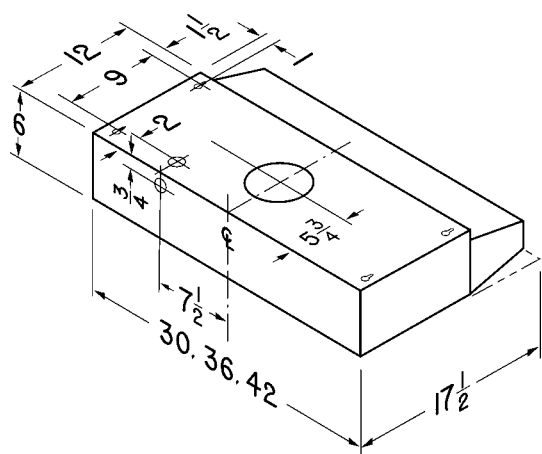

- Installs as 5" round (vertical) ducted only.
- Two-speed fan control.
- Accepts up to 75-watt bulb (bulb not included).
- Requires P85 damper/adaptor (purchased separately).
- Washable aluminum filter.
- Mitered sides and hemmed bottom for safety and good looks.
- 5" round damper optional.

Range Hood Specifications

WIDTH	WHITE MONOCHROMATIC	BISQUE/BISCUIT	ALMOND	Accessory DAMPER/ADAPTER
30"	523001	523002	523008	P85
36"	523601	—	—	P85
42"	524201	—	—	P85

VOLTS	AMPS	SONES	CFM	DUCT
120	2	8.0	100	5" RD