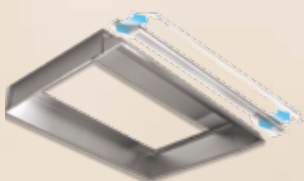

Liners for the RMIP Pro-Style Insert

Broan Elite Liners provide a beautiful way to finish your custom hood and protect your cabinetry. Designed to work with Broan Elite Pro-Insert and Power Packs, liners feature a 3" adjustable nose to provide application flexibility, and a 4" depth for excellent capture.

- Brushed stainless steel finish.
- Liners protect custom hood and are available for 36", 42", 48" and 60" widths.
- Liners allow depth adjustment from 22½" to 25½". Fits stock 24" cabinets.
- Liners are based on the outside width of the custom hood.