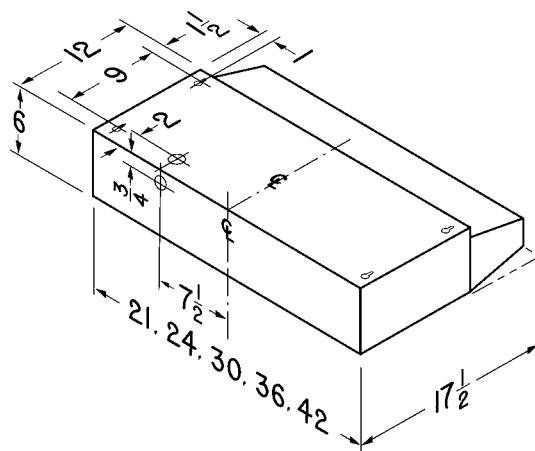

Broan 41000 (Non-Ducted Only)

Made to exacting standards. Broan range hoods provide the high quality you expect and the value you demand.

- Installs as non-ducted only with charcoal filter.
- Accepts up to 75-watt light (bulb sold separately).

Range Hood Specifications (Non-Ducted Only)						Accessory
WIDTH	WHITE MONOCHROMATIC	BISQUE/BISCUIT	ALMOND	STAINLESS STEEL	BLACK	CHARCOAL FILTER
21"	412101	412102	412108	—	—	41F
24"	412401	412402	412408	412404	—	41F
30"	413001	413002	413008	413004	413023	41F
36"	413601	413602	413608	413604	413623	41F
42"	414201	414202	414208	414204	—	41F

VOLTS	AMPS	SONES	CFM	DUCT
120	2.0	N/A	N/A	Non-Ducted