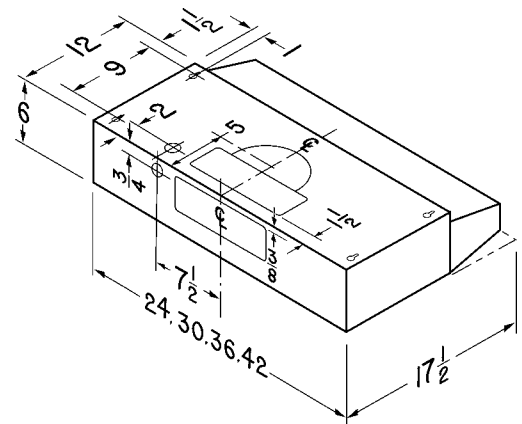

F40000 Specifications

VOLTS	AMPS	SONES	CFM	DUCT
120	2.5	6.5	160	3¼" x 10"
		6.5	190	or 7" RD

4-Way Convertible

Options & Accessories

WIDTH	WHITE MONOCHROMATIC	BISQUE/BISCUIT MONOCHROMATIC	ALMOND MONOCHROMATIC	STAINLESS STEEL	BLACK	WHITE MONOCHROMATIC	BISQUE/BISCUIT MONOCHROMATIC	NON-DUCTED FILTER	7" ROUND DAMPER
24"	F402401	F402402	F402408	F402404	F402423	F402411	F402422	41F	BP87
30"	F403001	F403002	F403008	F403004	F403023	F403011	F403022	41F	BP87
36"	F403601	F403602	F403608	F403604	F403623	F403611	F403622	41F	BP87
42"	F404201	F404202	F404208	F404204	F404223	F404211	F404222	41F	BP87