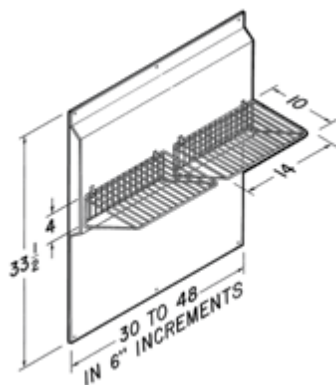

E64000 Options and Accessories Selection Table

WIDTH	NON-DUCT KIT†*	BACKSPLASH	NON-DUCTED FILTER*
30"	ANKE60302SS	RMP3004	ROUNDFILTER
36"	ANKE60362SS	RMP3604	ROUNDFILTER
42"	ANKE60422SS	RMP4204	ROUNDFILTER
48"	ANKE60482SS	RMP4804	ROUNDFILTER**

† For models with internal blowers only.

* Includes non-ducted filters.

** Requires two packs for 1200 CFM Blower.