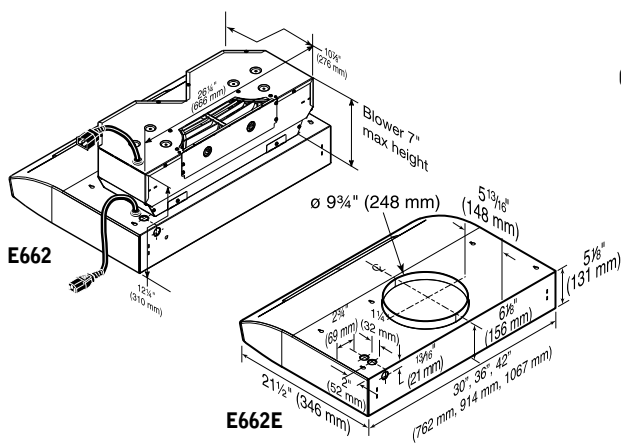

Broan Elite E662/E662E

Classic style, high performance. Homeowners will appreciate the high style and modern convenience of this ultra-quiet range hood that makes cleaning easier than ever.

- Quiet 0.3 sones at normal speed. (E662)
- Enclosed stainless steel bottom with dishwasher-safe stainless steel filter with easy release latches.
- Smooth glass-look I-Control™ senses the touch of finger without moving parts.
- Brilliant dual 50-watt halogen lighting (GU10 bulbs not included).
- Three-level light settings with last memory setting and transitional theater style; nightlight setting.
- E662 890 CFM Internal cabinet blower or E662E with choice of External blowers up to 1500 CFM.
- Large recessed bottom filter area increases capture.
- Three-speed control with boost memorizes last setting. Variable delay off—choice of 5-, 10-, 15- or 20-minute intervals.
- Heat Sentry™ detects excessive heat and adjusts blower speed to high automatically.

E662E* Range Hood Specifications

WIDTH	STAINLESS	WHITE	BLACK	BLOWER	VOLTS	AMPS	CFM	DUCT
30"	E662E30SS	E662E30WH	E662E30BL	External	120	2.4	—	10" round (V)
36"	E662E36SS	E662E36WH	E662E36BL	External	120	2.4	—	10" round (V)
42"	E662E42SS	—	—	External	120	2.4	—	10" round (V)

* External blowers (see chart on right) sold separately. See pages 42 and 43.

E662 Range Hood Specifications**

WIDTH	STAINLESS	WHITE	BLACK	BLOWER	VOLTS	AMPS	CFM RANGE	DUCT
30"	E66230SS	E66230WH	E66230BL	Internal	120	2.4	160 – 890	3 1/4" x 14"
36"	E66236SS	E66236WH	E66236BL	Internal	120	2.4	160 – 890	3 1/4" x 14"
42"	E66242SS	—	—	Internal	120	2.4	160 – 890	3 1/4" x 14"

* Optional accessory, T461 Adapter 3 1/4" x 14" to 3 1/4" x 10" (will reduce CFM a minimum of 100 CFM).

** Sound level: normal 0.3 sones at 180 CFM (vertical duct). See page 47 for all ratings.

E662E External Blowers

MODEL	DESCRIPTION
331H	600 CFM Exterior
332H	900 CFM Exterior
335	1200 CFM Exterior
336	1500 CFM Exterior
HLB3	280 CFM In-line
HLB6	600 CFM In-line
HLB9	800 CFM In-line
HLB11	1100 CFM In-line

890 CFM Integrated Cabinet Blower System

- Low profile blower requires only 6 1/2" of cabinet space.
- Fits framed or frameless cabinets.
- Horizontal or vertical duct attachment.