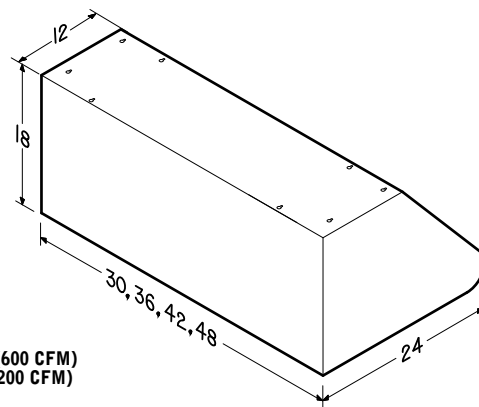

- Brushed stainless steel finish.
- Bright halogen lighting; Two 50-watt bulbs in 30" and 36" widths, Three 50-watt bulbs in 42" and 48" widths (purchase bulbs separately).
- Pro-style, dishwasher-safe baffle filters with removable grease drip rail.
- Variable speed control remembers last setting—blue power-on indicator light.
- Heat Sentry™ detects excessive heat and adjusts blower speed automatically.
- Designed to duct out of the hood shell in either horizontal or vertical direction with any blower configuration.

Electric cooktop

Gas range to 70,000 BTUs (600 CFM) and up to 120,000 BTUs (1200 CFM)