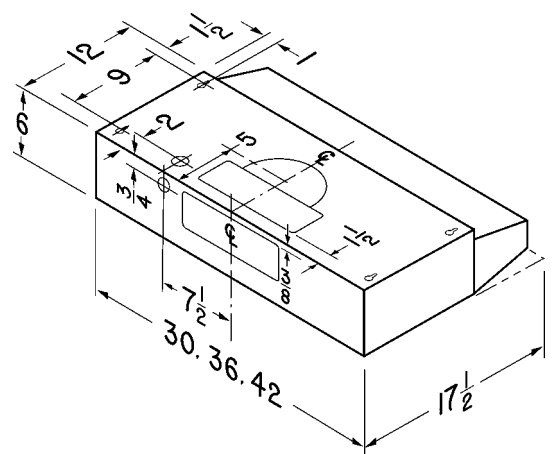

Range Hood Specifications

WIDTH	WHITE MONOCHROMATIC	BISQUE/BISCUIT MONOCHROMATIC	ALMOND MONOCHROMATIC	BLACK	STAINLESS STEEL	NON-DUCTED FILTER	7" ROUND DAMPER
30"	QT230WW	QT230BC	QT230AA	QT230BL	QT230SS	BPQTF	BP87
36"	QT236WW	QT236BC	QT236AA	QT236BL	QT236SS	BPQTF	BP87
42"	QT242WW	QT242BC	QT242AA	QT242BL	QT242SS	BPQTF	BP87

Options & Accessories