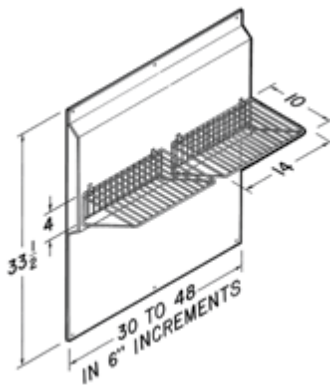

- Brushed stainless steel finish.
- Bright halogen lighting; Two 50-watt bulbs in 30" and 36" widths, Three 50-watt bulbs in 42" and 48" widths (purchase bulbs separately).
- Pro-style, dishwasher-safe baffle filters with removable grease drip rail.
- Variable speed control remembers last setting—blue power-on indicator light.
- Heat Sentry™ detects excessive heat and adjusts blower speed automatically.
- Designed to duct out of the hood shell in either horizontal or vertical direction with any blower configuration.

Electric cooktop

Gas range to 70,000 BTUs (600 CFM) and up to 120,000 BTUs (1200 CFM)

Internal Blower Specifications

WIDTH	STAINLESS STEEL	CFM	SONES NORMAL SETTING¹	LAMPS	MAX AMPS⁴	DUCTING²
30"	E6030SS	600	1.5	2-50W GU10	5.0	3-1/4" x 10"
36"	E6036SS	600	1.5	2-50W GU10	5.0	3-1/4" x 10"
42"	E6042TSS	1200	2.0	3-50W GU10	9.0	4-1/2" x 18"
48"	E6048TSS	1200	2.0	3-50W GU10	9.0	4-1/2" x 18"

¹ Sones at high speed for Internal 600–13.5 max; Internal 1200–14.5 max.

² Duct adapter & damper is included with the Internal blowers.

⁴ 120V 60Hz

External Blower Specifications

WIDTH	STAINLESS STEEL	CFM¹ (see page 43)	SONES²	LAMPS	MAX AMPS⁴	DUCTING³
30"	E60E30SS	280–1500	see below	2-50W GU10	5.5	10" Rd
36"	E60E36SS	280–1500	see below	2-50W GU10	5.5	10" Rd
42"	E60E42SS	280–1500	see below	3-50W GU10	6.0	10" Rd
48"	E60E48SS	280–1500	see below	3-50W GU10	6.0	10" Rd

¹ See page 43 for Exterior (600–1500 CFM) and Inline (280–1100 CFM) blower specifications.

² Sone levels are typically half of comparable CFM internal blowers.

³ External blower capable models include the 332KR rough-in kit (Purchase blowers separately).

⁴ 120V 60Hz

E60000 Options and Accessories Selection Table