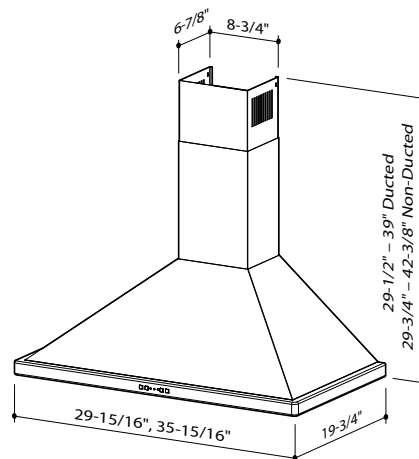

- Traditional Italian design with high-performance features.
- Available in Standard Grade stainless steel.
- Two widths 30" & 36"; in a 19-3/4" depth.
- Powerful 500 CFM internal blower.
- Bright dual halogen lighting; 3-intensity settings.
- 3-Speed Electronic push button control with blue speed selection indication.
- Control features include Delay-off and Filter clean reminder.

- Optional Remote Control Operation—BCR1.
- Quick release Aluminum mesh filters.
- Designed to work with Broan Automatic Make-up air dampers.
- Heat Sentry detects excessive heat and adjusts blower speed automatically.
- Telescopic flue accommodates ceiling heights 8' to 9'; custom lengths upon demand.