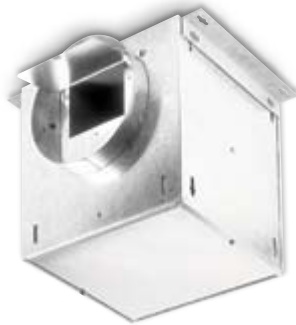

- HLB3 (280 CFM)
- HLB6 (600 CFM)
- HLB9 (800 CFM)
- HLB11 (1100 CFM)

- Powerful and quiet, In-Line blowers are available in a range of CFM ratings to match your cooking preferences and ventilation requirements.
- Installs remotely in the interior of the home – not restricted by local exterior home codes or service concerns for roof-mounted exterior applications.
- 8-position mounting brackets, or suspends with special suspension chains (hanger kit included).
- Designed to work independently from Internal or Exterior blowers, this is not a boost blower—the HLB series needs no other blowers in the system.
- Specially designed resilient motor mounts and housing isolation mounts prevent vibration noise.
- Flexible duct design allows straight-through or right-angle connections with built-in damper.
- Includes 10" round ductwork transition(s).

Internal Blower*

Broan Elite Internal blowers provide high ventilation and durable construction to meet the needs of professional-style cooking appliances for the home.

- P5 (460 CFM)
- P8 (850 CFM)

- The P5 and P8 are designed for use with Broan Elite RMIP Inserts
- All blowers are designed for quiet operation using the finest motors and balance wheels.
- Rough-In Kits are included to make the installation clean and simple.

*Broan internal and external blowers are designed and UL Certified for use with Broan products only. Use with other manufacturers' products cannot be recommended.