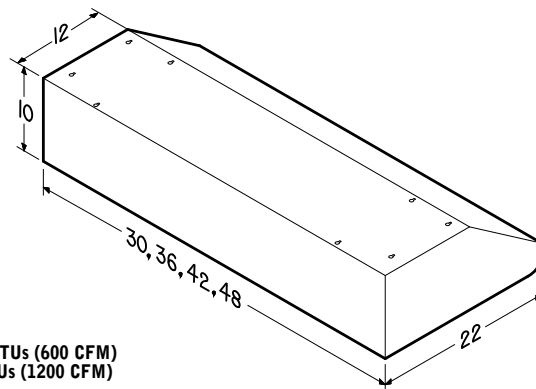

- Brushed stainless steel finish.
- Bright halogen lighting; Two 50-watt bulbs in 30" and 36" widths, Three 50-watt bulbs in 42" and 48" widths (purchase bulbs separately).
- Pro-style, dishwasher-safe baffle filters with removable grease drip rail.
- Variable speed control remembers last setting—blue power-on indicator light.
- Heat Sentry™ detects excessive heat and adjusts blower speed automatically.
- Designed to duct out of the hood shell in either horizontal or vertical direction with internal blowers. External blowers duct vertically.

Electric cooktop

Gas range to 60,000 BTUs (600 CFM) and up to 105,000 BTUs (1200 CFM)

Internal Blower Specifications

WIDTH	STAINLESS STEEL	CFM	SONES NORMAL SETTING¹	LAMPS	MAX AMPS⁺	DUCTING²
30"	E6430SS	600	1.5	2-50W GU10	5.0	3-1/4" x 10"
36"	E6436SS	600	1.5	2-50W GU10	5.0	3-1/4" x 10"
42"	E6442SS	600	1.5	3-50W GU10	5.5	3-1/4" x 10"
48"	E6448SS	600	1.5	3-50W GU10	6.0	3-1/4" x 10"
48"	E6448TSS	1200	2.0	3-50W GU10	9.0	4-1/2" x 18"

¹ Sones at high speed for Internal 600–13.5 max; Internal 1200–14.5 max.

² Duct adapter & damper is included with the Internal blowers.

• 120V 60Hz

External Blower Specifications

WIDTH	STAINLESS STEEL	CFM¹ (see page 43)	SONES²	LAMPS	MAX AMPS⁺	DUCTING³
30"	E64E30SS	280–1500	see below	2-50W GU10	5.5	10" Rd
36"	E64E36SS	280–1500	see below	2-50W GU10	5.5	10" Rd
42"	E64E42SS	280–1500	see below	3-50W GU10	6.0	10" Rd
48"	E64E48SS	280–1500	see below	3-50W GU10	6.0	10" Rd

¹ See page 43 for Exterior (600–1500 CFM) and Inline (280–1100 CFM) blower specifications.

² Sone levels are typically half of comparable CFM internal blowers.

³ External blower capable models include the 332KR rough-in kit (Purchase blowers separately).

• 120V 60Hz