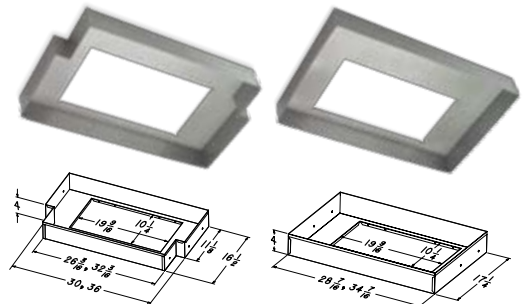

LT30 & 36 "T" liners work with wood hoods that are integrated with adjacent 12" deep cabinets.

LB30 & 36 "B" (box) liners fit into 18" deep wood hoods or cabinet bottoms.