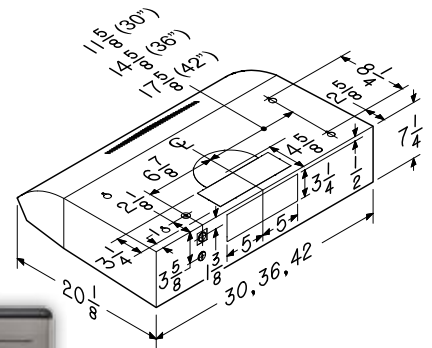

A sleek remote control lets you operate the range hood speeds, lights and delay-off feature from across the room. Its magnetic base holds securely on metal surfaces for convenient availability.

Range Hood Specifications

WIDTHS	STAINLESS STEEL	WHITE	BLACK	CFM[†] LEVELS	SONES[†]	HALOGEN LIGHTING (LEVELS)	CONTROLS / SPEEDS	ANTIMICROBIAL DISHWASHER-SAFE FILTERS	DUCTING**	REMOTE CONTROL	BROAN MAKE-UP AIR DAMPER
30"	QP330SS	QP330WW	QP330BL	100, 230, 360, 450	Normal: 0.3 Mid: 2.0 High: 5.0 Boost: 7.0	Four MR16/GU10 50W (4)	Electronic Pushbutton/ Four	Aluminum Premium-mesh	3-1/4"x10" (H & V) 7" Rd. (V)	Yes (optional)	MD6T, MD8T
36"	QP336SS	QP336WW	QP336BL	100, 230, 360, 450	Normal: 0.3 Mid: 2.0 High: 5.0 Boost: 7.0	Four MR16/GU10 50W (4)	Electronic Pushbutton/ Four	Aluminum Premium-mesh	3-1/4"x10" (H & V) 7" Rd. (V)	Yes (optional)	MD6T, MD8T
42"	QP342SS	QP342WW	QP342BL	100, 230, 360, 450	Normal: 0.3 Mid: 2.0 High: 5.0 Boost: 7.0	Four MR16/GU10 50W (4)	Electronic Pushbutton/ Four	Aluminum Premium-mesh	3-1/4"x10" (H & V) 7" Rd. (V)	Yes (optional)	MD6T, MD8T

*Lamps not included. **Non-ducted recirculating installation requires optional CleanSense™ charcoal filters, BPPF(30/36/42).
[†] CFM and SONES are in horizontal discharge.