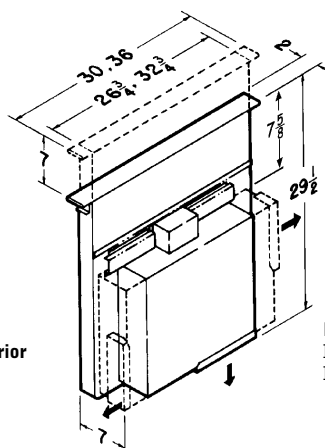

Model 27000
Includes 500 CFM Internal blower.

Broan 27000/28000 Series Eclipse

Convenient options help assure a custom fit. For the unique demands of cooktops in islands and peninsulas.

- Innovative downdraft system is compatible with virtually all self-contained cooktops.
- Sleek, trim styling complements any cooktop style or color.
- Automatically raises into position with the touch of a button. Disappears flush with cooktop surface.
- Space-saving design lets you make the most of precious, under-counter cabinet space.
- Infinitely adjustable speed control is flush with the side of the unit; inconspicuous, yet easy to reach and simple to use.
- Model 27000 Blower discharges right, left or down and slides side-to-side to ease installation.
- These units are not for installations behind ovens.

Range Hood Specifications**

TO FIT NOMINAL COOKTOP SIZE	MODEL	DESCRIPTION	COVER COLOR*
30"	273003	Internal Blower Unit	Stainless Steel
36"	273603	Internal Blower Unit	Stainless Steel
30"	283003	External Blower Unit*	Stainless Steel
36"	283603	External Blower Unit*	Stainless Steel
30"	273001C	Optional Cover	White
36"	273601C	Optional Cover	White
30"	273002C	Optional Cover	Bisque/Biscuit
36"	273602C	Optional Cover	Bisque/Biscuit
30"	273023C	Optional Cover	Black
36"	273623C	Optional Cover	Black

MODEL	VOLTS	AMPS	CFM	DUCT
27000	120	4	500	3 1/4" x 10"
28000	120	6.0 max	*	3 3/4" x 10"†

* External unit utilizes model 332H Exterior-mounted blower. In-Line blower sold separately.

** Cooktops, countertops and cabinets vary in dimension and support systems depending upon manufacturer. These factors may impact the Eclipse's ability to fit with every worktop/cabinet combination. Specifications subject to change without notice.

† The model 28000 requires transitioning from 3 3/4" x 10" to 10" round for connection to the External blower.

* Stainless Steel cover standard. White, Bisque or Black optional.