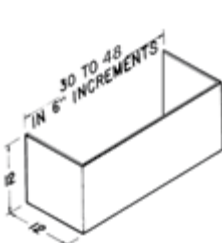

† For models with internal blowers only.

* Includes non-ducted filters.

** Requires two packs for 1200 CFM Blower.

12" SOFFIT FLUE COVER

Broan Elite E661

Ultra Quiet Performance. The clean, smooth design of this range hood fits snugly under cabinets and provides quiet and effective ventilation.