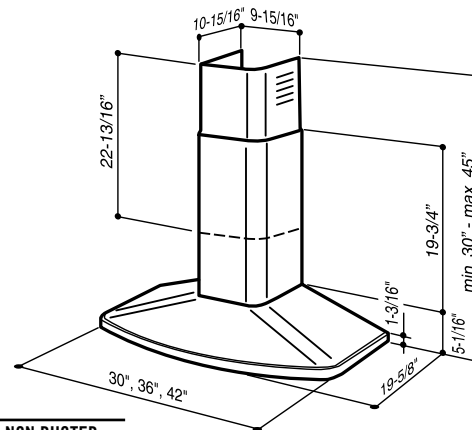

- Multi-speed slide control.
- Heat Sentry™ detects excessive heat and adjusts blower speed to high automatically.
- Two 20-watt halogen lamps included (one level).
- Dishwasher-safe aluminum filters feature a quick-release latch and professional-style appearance.
- Ducted/non-ducted telescopic flue accommodates ceiling heights from 8 to 9 feet. Extension flues for higher ceilings are also available for ducted and non-ducted applications.*

- Requires separate purchase of a non-ducted kit (RRK51) for indoor exhaust recirculation.
- Install hood so that the bottom of the unit is 24 to 30 inches above the cooking surface. Mounting height is determined by ceiling height.