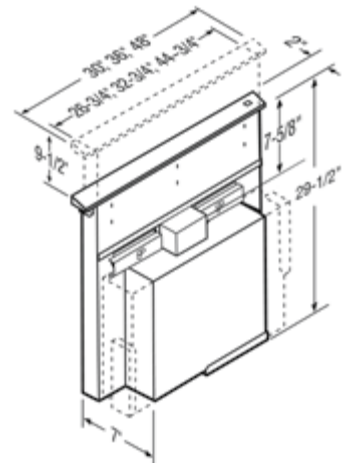

Range Hood Specifications

WIDTH	BLOWER		REMOTE BUTTON KIT
	INTERNAL	EXTERNAL[†]	
30"	RMDD3004	RMDD3004EX	RMDDRBK
36"	RMDD3604	RMDD3604EX	RMDDRBK
48"	RMDD4804	RMDD4804EX	RMDDRBK

Optional Accessory

System Specifications					
BLOWER	VOLTS	AMPS	CFM	DUCT	
INTERNAL	120	4	500	3¼" x 10"	
EXTERNAL[†]	120	6	—	3¼" x 14"	

[†] External and In-Line blowers sold separately.