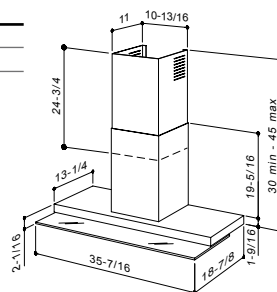

Broan Elite RM65000

Rangemaster

Sensational high-design appearance. This delightful, hand-crafted design blends curved and angular surfaces to form a stunning union of stainless steel and glass.

- Multi-speed, electronic push-button control features stylish, rounded buttons with individual speed indicators.
- Delay timer automatically shuts off unit after 10 minutes.
- Control light flashes when it's time to clean the filter.
- Heat Sentry™ detects excessive heat and adjusts blower speed to high automatically.
- Two-level lighting provides bright cooktop illumination and a low nighttime setting.
- Two 20-watt halogen lamps included (one level).
- Dishwasher-safe aluminum filters feature a quick-release latch and professional-style appearance.
- Ducted telescopic flue accommodates ceiling heights from 8 to 9 feet. Extension flues for higher ceilings are also available for ducted applications.*
- Install hood so that the bottom of the unit is 24 to 30 inches above the cooking surface. Mounting height is determined by ceiling height.

Range Hood Specifications

WIDTH	STAINLESS STEEL	VOLTS	AMPS	CFM	DUCT	FLUE EXTENSION*
35⁷/₁₆"	RM659004	120	3.1	450	6" RD	RFX6504

* Optional flue extension for 10' ceiling—extensions over 10' have up to a 14-week order time.

Optional Accessory

Available while supplies last.

Broan Elite E55000

Contemporary simplicity united with efficient capture. Simple right angles and an extendable glass accent make this wall-mounted hood a stunning focal point.