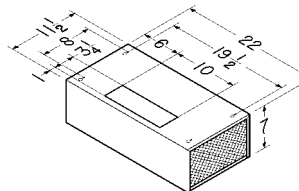

Discontinued, available while supplies last

Power Pack and Power Module Specifications

Power Pack and Power Module Specifications								Options & Accessories				
SILVER	WHITE	BLACK	VOLTS	AMPS	SONES	CFM	DUCT	NON-DUCTED KIT*	ALUMINUM FILTER	CHARCOAL FILTER	30" LINERS	36" LINERS
PM390	–	–	120	2.9	6.0	390	6" RD	357NDK	B08087922	B08999040	LT30 or LB30	LT36 or LB36
PM250	–	–	120	2.1	8.0	250	7" RD	356NDK	B08087922	B08999040	LT30 or LB30	LT36 or LB36
–	PM44WW	PM44BL	120	4	5.5	410	3¼" x 10"	355NDK	R610080	R610081	–	–
–	PM25WW	PM25BL	120	2.5	7	250	7" RD	354NDK	R610027	R610049	–	–

* Includes charcoal filter. Some duct work is required for non-ducted applications.