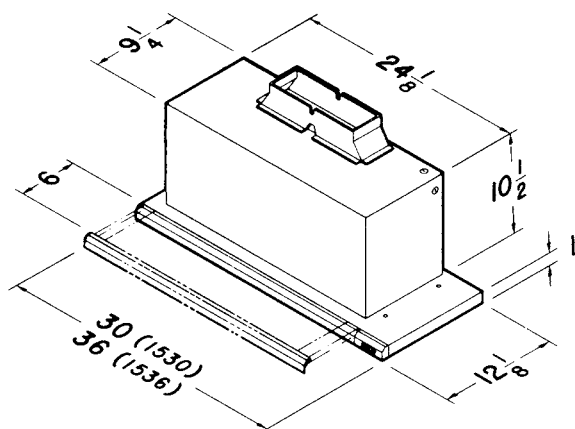

Allow 18" minimum from cooking surface to bottom of hood.

Broan Elite 15000

Slides out of sight when not in use.

- Compact, trim styling complements any kitchen.
- Fan and light automatically turn on when you slide out the clear glass visor; shut off when pushed in.
- Energy-efficient, 24" fluorescent light with prismatic glass lens provides bright, even cooktop lighting (bulb not included).
- Dual centrifugal blower, 300 CFM, at a quiet 4.5 sones, HVI Certified.
- Infinitely adjustable blower control conveniently located up front; features blower memory – when activated, unit automatically “remembers” the last setting you selected.
- Exclusive Heat Sentry™ detects excessive heat and adjusts blower speed to high automatically.
- Includes 3¼" x 10" duct adapter with built-in damper.

Range Hood Specifications

WIDTH	WHITE	BISQUE/BISCUIT	BLACK	STAINLESS*
30"	153001	153002	153023	153004
36"	153601	153602	153623	153604

* Brushed aluminum material.

VOLTS	AMPS	SONES	CFM	DUCT	BULB**
120	3.7	4.5	300	3¼" x 10" (vert.)	F20T12

** Bulb not included.