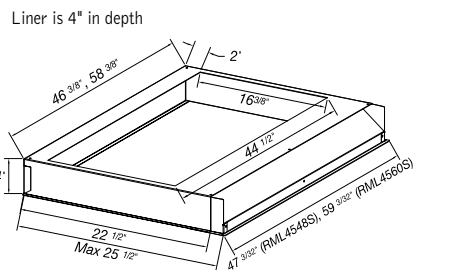

RML4548S/RML4560S For RMIP45