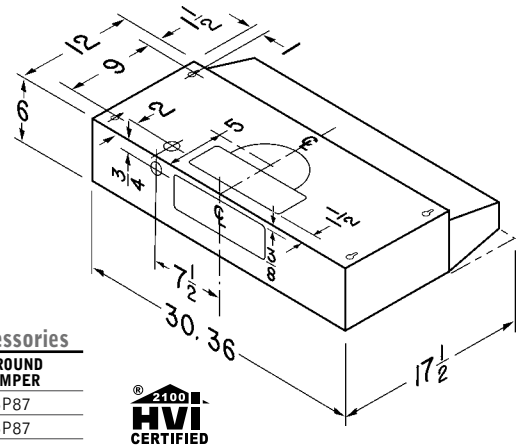

Options & Accessories

WIDTH	WHITE MONOCHROMATIC	BISQUE/BISCUIT MONOCHROMATIC	ALMOND MONOCHROMATIC	STAINLESS STEEL	BLACK	CHARCOAL FILTER	7" ROUND DAMPER
30"	433011	433022	433018	433004	433023	BP58	BP87
36"	433611	433622	433618	433604	433623	BP58	BP87

F40000 Series Convertible Range Hoods

- Four-way convertible; installs ducted 3¼" x 10" (vertical and horizontal), 7" round (vertical) and non-ducted (non-ducted filter sold separately).
- 160 CFM, 6.5 sone (3¼" x 10" discharge) or 190 CFM (7" round discharge) performance – HVI Certified.
- Dishwasher-safe aluminum grease filter.
- Includes 3¼" x 10" damper/adaptor and 7" round adapter.
- 7" round damper optional.
- BP87 dampers sold separately.