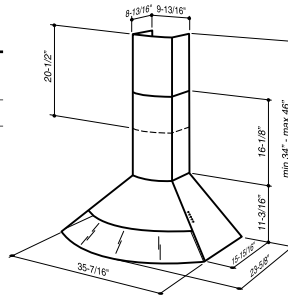

Optional Accessory

Available while supplies last.

Broan Elite E55000

Contemporary simplicity united with efficient capture. Simple right angles and an extendable glass accent make this wall-mounted hood a stunning focal point.

- Slide-out glass canopy increases the capture area of this low-profile design.
- Brushed stainless steel finish.
- 35⁷/₁₆" width (90 cm).
- Multi-speed push button controls (Unit automatically activates when glass canopy is extended).
- Dual 20-watt halogen lamps included (one level).
- Dishwasher-safe aluminum filters.
- Telescopic flue accommodates 8' to 9' ceilings—flue extension available for ducted and non-ducted applications.
- Internal blower delivers 360 CFM.
- Non-ducted kit for indoor recirculation (purchase separately).
- Heat Sentry™ detects excessive heat and adjusts blower speed to high automatically. Telescopic flue accommodates 8' to 9' ceilings—flue extension available for ducted and non-ducted applications.
- Internal blower delivers 360 CFM.
- Non-ducted kit for indoor recirculation (purchase separately).
- Heat Sentry™ detects excessive heat and adjusts blower speed to high automatically.

Range Hood Specifications

WIDTH	STAINLESS STEEL	VOLTS	AMPS	CFM	High/Low	SONES High/Low	DUCT
35⁷/₁₆"	E5590SS	120	2.63	360/140		6.5/0.7	6" RD

Options & Accessories

FLUE EXTENSION*	NON-DUCTED FLUE EXTENSION*	NON-DUCTED KIT**	NON-DUCTED FILTER
FX55SS	FXN55SS	RK55	FILTERSQUARE

* Optional flue extension for 10' ceiling—extensions over 10' have up to a 14-week order time.

** Includes non-ducted filter.