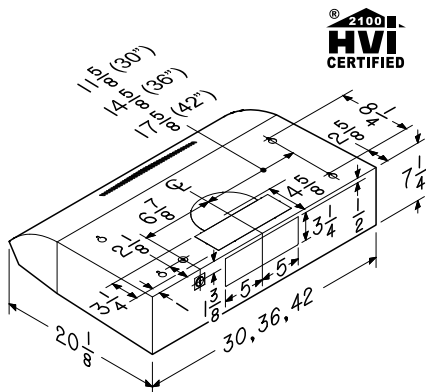

Range Hood Specifications

WIDTHS	STAINLESS STEEL	WHITE	BLACK	BISQUE	CFM[†] LEVELS	SONES[†]	HALOGEN LIGHTING (LEVELS)	CONTROLS / SPEEDS	ANTIMICROBIAL DISHWASHER-SAFE FILTERS	DUCTING**
30"	QP230SS	QP230WW	QP230BL	QP230BC	100, 350	Normal: 0.6 High: 5.0	Four MR16/GU10 50W (3)	Electronic Pushbutton/Three	Aluminum Micro-mesh	3-1/4"x10" (H & V) 7" Rd. (V)
36"	QP236SS	QP236WW	QP236BL	QP236BC	100, 350	Normal: 0.6 High: 5.0	Four MR16/GU10 50W (3)	Electronic Pushbutton/Three	Aluminum Micro-mesh	3-1/4"x10" (H & V) 7" Rd. (V)
42"	QP242SS	QP242WW	QP242BL	QP242BC	100, 350	Normal: 0.6 High: 5.0	Four MR16/GU10 50W (3)	Electronic Pushbutton/Three	Aluminum Micro-mesh	3-1/4"x10" (H & V) 7" Rd. (V)

Ducting: 3-1/4" x 10" (includes damper/adaptor), or 7" round (includes adaptor). Non-ducted installation requires optional CleanSense™ charcoal filters, purchased separately.

EVOLUTION™ 1

EVOLUTION 1 is ideal for those who feel simplicity defines elegance.

- Brushed Stainless Steel, Black or White finishes.
- Easy-to-clean, fully-enclosed underside.
- Dishwasher-safe, quick latch aluminum mid-mesh filters with antimicrobial coating.
- Simple, two-speed blower and lighting controls.
- Four Halogen MR16/GU10 35W lamps (bulbs not included).
- Two-level light settings.