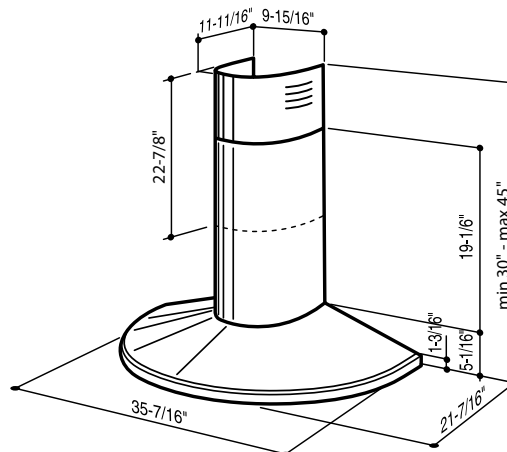

Range Hood Specifications

WIDTH	STAINLESS STEEL	VOLTS	AMPS	CFM	DUCT	FLUE EXTENSION*	NON-DUCTED FLUE EXTENSION	NON-DUCTED KIT+	NON-DUCTED FILTER
30"	RM523004	120	3.1	370	6" RD	RFX5204	RFXN5204	RRK51	FILTER SQUARE
36"	RM523604	120	3.1	370	6" RD	RFX5204	RFXN5204	RRK51	FILTER SQUARE
42"	RM524204	120	3.1	370	6" RD	RFX5204	RFXN5204	RRK51	FILTER SQUARE

* Optional flue extension for 10' ceiling—extensions over 10' have up to a 14-week order time.

+ Includes non-ducted filter.

- Multi-speed slide control.
- Heat Sentry™ detects excessive heat and adjusts blower speed to high automatically.
- Two 20-watt halogen lamps included (one level).
- Dishwasher-safe aluminum filters feature a quick-release latch and professional-style appearance.
- Ducted/non-ducted telescopic flue accommodates ceiling heights from 8 to 9 feet. Extension flues for higher ceilings are also available for ducted applications.*

- Requires separate purchase of a non-ducted kit (RRK51) for indoor exhaust recirculation.
- Install hood so that the bottom of the unit is 24 to 30 inches above the cooking surface. Mounting height is determined by ceiling height.