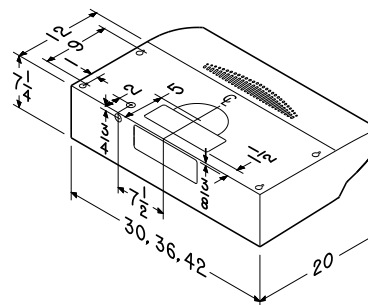

Flexible options for any installation

- Four-way convertibility 3 3/4" x 10" (horizontal and vertical), 7" round (vertical) and non-ducted. (Non-ducted Clean Sense™ filters purchased separately.)
- Includes 3 3/4" x 10" damper/adapter.

- Very quiet 0.9 sones at normal speed; powerful 300 CFM at high setting.
- Easy-to-clean DuPont Teflon® bottom pan, fully enclosed design.
- Micro-mesh filters, dishwasher-safe.
- Three-level light settings; dual halogen lamp design (bulbs not included).
- Three-speed electronic control.
- Heat Sentry™ detects excessive heat and adjusts blower speed to high automatically.