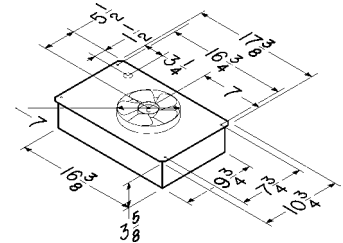

Discontinued, available while supplies last

Power Pack and Power Module Specifications

Power Pack and Power Module Specifications								Options & Accessories				
SILVER	WHITE	BLACK	VOLTS	AMPS	SONES	CFM	DUCT	NON-DUCTED KIT*	ALUMINUM FILTER	CHARCOAL FILTER	30" LINERS	36" LINERS
PM390	–	–	120	2.9	6.0	390	6" RD	357NDK	B08087922	B08999040	LT30 or LB30	LT36 or LB36
PM250	–	–	120	2.1	8.0	250	7" RD	356NDK	B08087922	B08999040	LT30 or LB30	LT36 or LB36
–	PM44WW	PM44BL	120	4	5.5	410	3¼" x 10"	355NDK	R610080	R610081	–	–
–	PM25WW	PM25BL	120	2.5	7	250	7" RD	354NDK	R610027	R610049	–	–

* Includes charcoal filter. Some duct work is required for non-ducted applications.