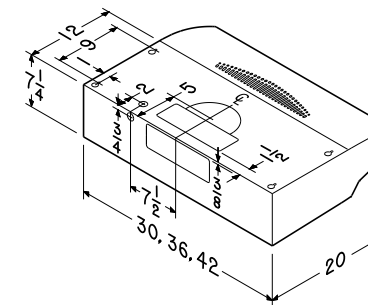

Flexible options for any installation

- Four-way convertibility 3 3/4" x 10" (horizontal and vertical), 7" round (vertical) and non-ducted. (Non-ducted Clean Sense™ filters purchased separately.)
- Includes 3 3/4" x 10" damper/adapter.

- Quiet 1.5 sones at normal speed, 220 CFM at high setting.
- Fully enclosed design for easy cleaning.
- Standard large filters, dishwasher-safe.
- Two-level light setting; dual halogen lamp design (bulbs not included).
- Two-speed contoured rocker switch control.