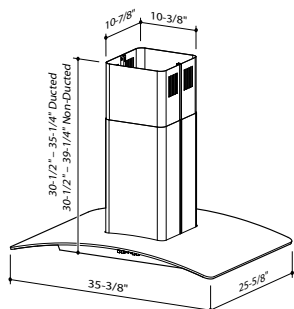

Broan Elite EI59 (Island)

Beautiful contemporary European glass island design. The curved glass canopy provides a stunning focal point without blocking the view of your surroundings.

- Contemporary Italian Glass Canopy design.
- Available in Standard Grade stainless steel.
- 35-3/16" x 25-9/16" dimension.
- Powerful 500 CFM internal blower.
- Bright Quad halogen lighting; 3-intensity settings.
- 3-Speed Electronic push button control with blue speed selection indication.
- Control features include Delay-off and Filter clean reminder.
- Optional Remote Control Operation—BCR1.
- Quick release Aluminum mesh filters.
- Designed to work with Broan Automatic Make-up air dampers.
- Heat Sentry detects excessive heat and adjusts blower speed automatically.
- Telescopic flue accommodates ceiling heights 8' to 9'; custom lengths upon demand.