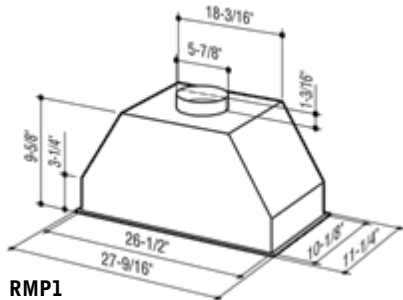

- Multi-speed control.
- Heat Sentry™ detects excessive heat and adjusts blower speed to high automatically.
- External blower model (RMPE) allows a choice of eight blower options: four Exterior: 600, 900, 1200 or 1500 CFM, or four In-Line: 280, 600, 800 or 1100 CFM.
- Two 50-watt halogen lamps included.
- Dishwasher-safe aluminum filters feature a quick-release latch and professional-style appearance.
- Optional non-ducted filters (FILTEREB40) for indoor exhaust recirculation, some ductwork required (RMP17004 only).
- Install power pack so that the bottom of the unit is 24" to 30" above the cooking surface.
- Optional custom hood liners in 30", 36" and 48" widths.

Range Hood Specifications

Range Hood Specifications					Accessory		
WIDTH	STAINLESS STEEL	BLOWER*	VOLTS	AMPS	CFM	DUCT	FILTER
70cm	RMP17004*	Internal	120	3.1	400	6" RD	FILTEREB40
70cm	RMPE7004	External†	120	3.1	†	8" RD	

† External blowers sold separately.
* All blowers are HVI Certified.
• Some ductwork required for RMP1 non-ducted installations.

3-STEP POWER PACK AND BLOWER SELECTION GUIDE

1. Select a Power Pack system

- **RMP17004**, 400 CFM Internal blower
  - 27¹/₁₆" width, 11³/₄" depth
- **RMPE7004**, 280–1500 CFM External blower options
  - 27¹/₁₆" width, 11³/₄" depth

2. Select a Liner to fit your cabinetry

1. If the cabinet/hood inside depth is 18"–21", choose model:
2. **RML7030S** for 30" width
   - **RML7036S** for 36" width
   - **RML7048S** for 48" width
3. If the cabinet/hood inside depth is 21"–24", choose model:
4. **RML7030L** for 30" width
   - **RML7036L** for 36" width
   - **RML7048L** for 48" width

3. Select an Internal or External Blower

- **RMP17004**, Internal 400 CFM blower is included
- **RMPE7004**, External blower options (choose one):
  Exterior blowers (outside, roof or wall):

- **331H** (600 CFM)*
- **332H** (900 CFM)*
- **335** (1200 CFM)*
- **336** (1500 CFM)*