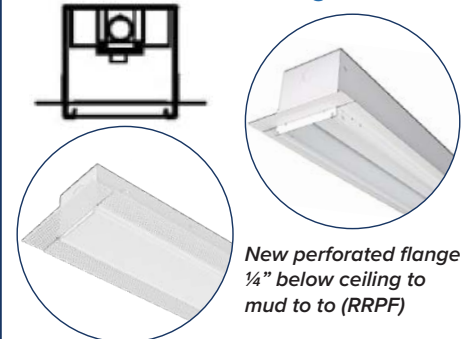

**Hard Ceiling -
Sheetrock Flangeless Version**
Option 1: Install before sheetrock
Specify "RRXXX"
XXX - Depth of sheetrock
Option 2: Install after sheetrock
RRPF - Perforated flange to mud to