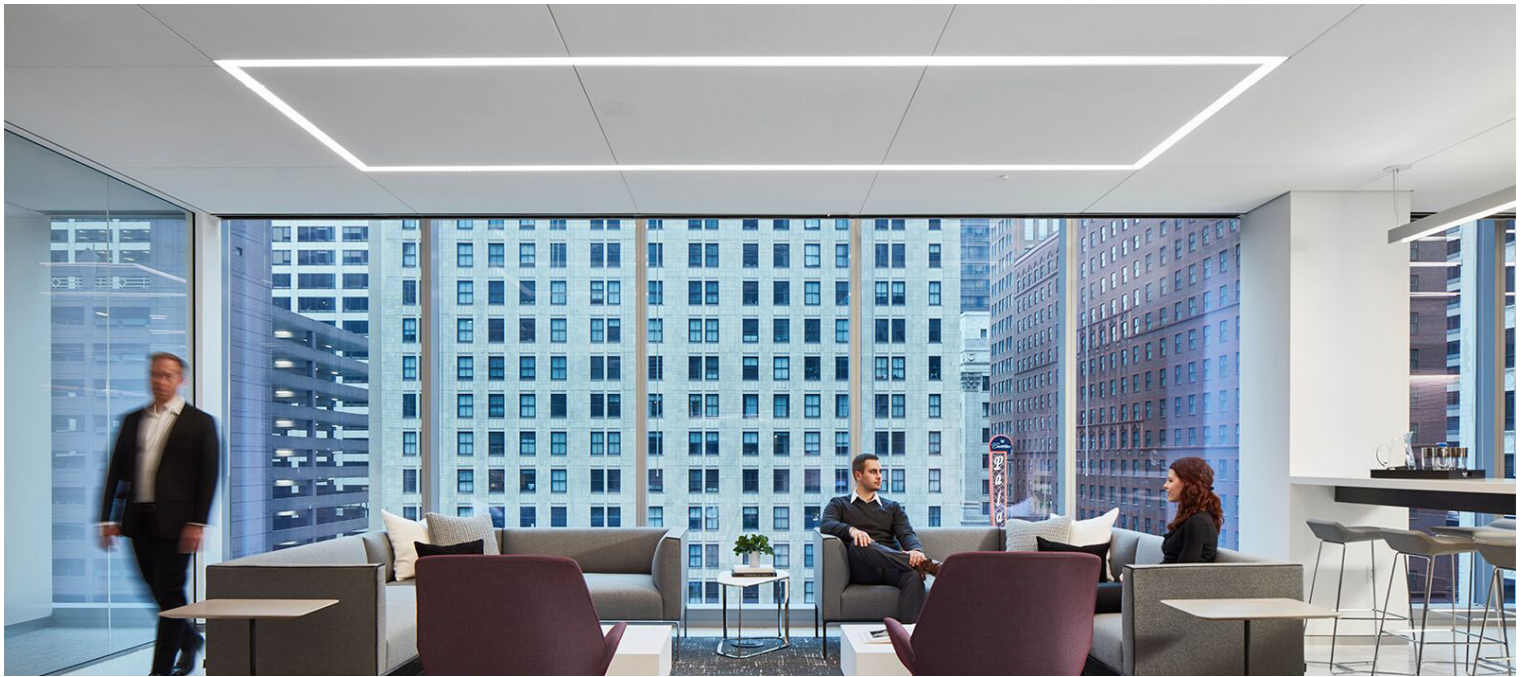

# Recessed Linear

LED technology allows for maximum light output in a minimal package, perfect for modern interiors. Mobern offers an LED recessed linear fixture for every specification, individual, continuous run, or configuration. These fixtures can be placed in T-bar or hard (flanged or flangeless) ceilings. If the design calls for minimal profile, Mobern has the fixture!