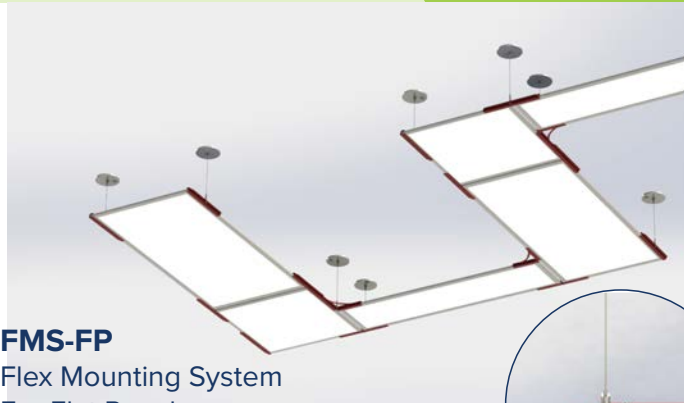

FMS-FP
Flex Mounting System
For Flat Panel