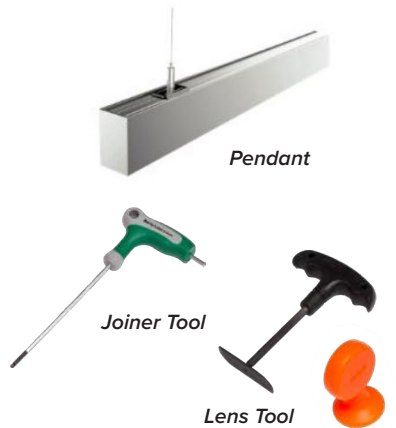

# LINEAR PENDANT

**Kit includes:** fixture, joining kits, cable kit, power feed, and non-power feed

2 LED strips provide 40% uplight