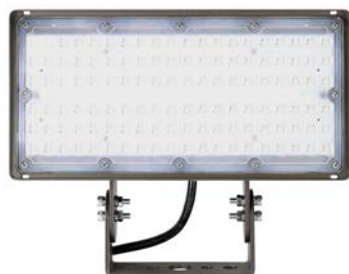

FLM Mounting Options & Accessories

(Add To The End Of Part Number)

ITEM NO.	DESCRIPTION
6" & 8" Options	
KN	Knuckle Mount
TR	Trunnion Mount
PC	Photocell
11" & 15" Options	
SF	Slip Fitter Mount
YK	Yoke Mount