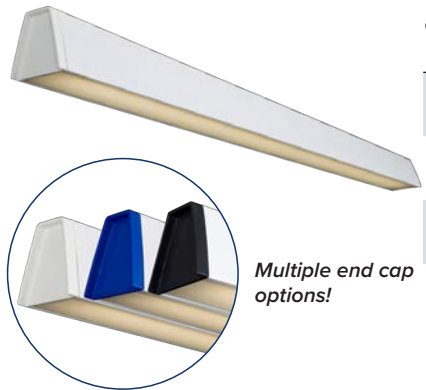

LINEAR PENDANT

4" x 4" Indirect Linear Pendant

The unique structure of this fixture, with no horizontal lens or diffuser, stands out among other linear style pendants. Specially engineered LED arrays lay discretely on the bottom edge of the linear channel to brightly illuminate the barreled reflector and provide a soft downward spread of light.

ITEM NO.

DESCRIPTION

ITEM NO.	DESCRIPTION
L44IR-P24LED25DMVWH40H6W5	24.0"L x 4.02"W x 4.02"H / 25W 2,000L / White Finish / 4000K
L44IR-P48LED50DMVWH40H6W5	48.18"L x 4.02"W x 4.02"H / 50W 4,000L / White Finish / 4000K
L44IR-P96LED100DMVWH40H6W5	96.0"L x 4.02"W x 4.02"H / 100W 8,000L / White Finish / 4000K

Also available in 30K, 35K, & 50K. For continuous runs, see page 26.

Architectural Trapezoidal Pendant

This slim, 2.8" wide fixture creates a unique architectural look, and provides your choice of blue, black, or white end caps.

ITEM NO.

DESCRIPTION

ITEM NO.	DESCRIPTION
ATP-48LED24DMVWHWHFR40	47.0"L x 2.8"W x 2.8"H / 24W 2,050L / White Finish / White End Caps / Frosted Lens / 4000K
ATP-48LED34DMVWHWHFR40	47.0"L x 2.8"W x 2.8"H / 34W 3,150L / White Finish / White End Caps / Frosted Lens / 4000K
ATP-48LED43DMVWHWHFR40	47.0"L x 2.8"W x 2.8"H / 43W 4,000L / White Finish / White End Caps / Frosted Lens / 4000K
ATP-48LED57DMVWHWHFR40	47.0"L x 2.8"W x 2.8"H / 57W 5,100L / White Finish / White End Caps / Frosted Lens / 4000K

Also available in 30K, 35K, & 50K. For continuous runs, see page 26.

Linear 4" x 5" Pendant (Uplight & Downlight)

Designed specifically for uplight and downlight applications, this 4"x5" pendant is ideal for corridors, offices, and lobbies where direct/indirect lighting is needed.

ITEM NO.

DESCRIPTION