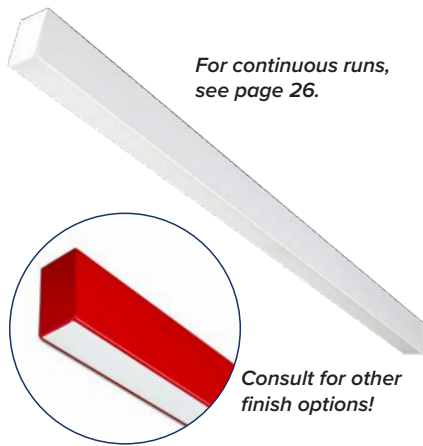

Linear Pendant

Modern Lighting offers a wide range of linear pendant fixtures featuring the most cutting-edge technology and contemporary styles. Linear configurations provide a sleek, modern aesthetic for high-end commercial offices, retail establishments, and educational facilities. Our steel fixtures are fabricated in our USA facility to provide individual customization and faster lead times.

For continuous runs, see page 26.

Consult for other finish options!

Linear 2" x 3" Pendant (Uplight Or Downlight Only)

Our signature 2" wide pendant is fitting for corridors, offices, and lobbies. The snap-in frosted lens hides LED arrays and provides excellent glare control.

ITEM NO.	DESCRIPTION
L23-P48LED26DMVWHSF40H6W5	48"L x 2"W x 3"H / 26W 2,600L / White Finish / Frosted Lens / 4000K
L23-P48LED38DMVWHSF40H6W5	48"L x 2"W x 3"H / 38W 3,800L / White Finish / Frosted Lens / 4000K
L23-P48LED45DMVWHSF40H6W5	48"L x 2"W x 3"H / 45W 4,500L / White Finish / Frosted Lens / 4000K
L23-P96LED52DMVWHSF40H6W5	96"L x 2"W x 3"H / 52W 5,200L / White Finish / Frosted Lens / 4000K
L23-P96LED76DMVWHSF40H6W5	96"L x 2"W x 3"H / 76W 7,600L / White Finish / Frosted Lens / 4000K
L23-P96LED90DMVWHSF40H6W5	96"L x 2"W x 3"H / 90W 9,000L / White Finish / Frosted Lens / 4000K

Add "EM" for remote mounted emergency. Add "SS" for integral occupancy sensor (adds roughly 3" to fixture length). Remove "H6W5" for surface mount. Also available in 30K, 35K, & 50K.

Linear 2" x 3" Pendant (Uplight And Downlight)

Our signature 2" wide pendant designed specifically for uplight and downlight.

ITEM NO.	DESCRIPTION
L23-P48LED1U2D36DMVWHSF40H6W5	48"L x 2"W x 3"H / 36W 600L Up 1,200L Down / White Finish / Frosted Lens / 4000K
L23-P48LED1U2D54DMVWHSF40H6W5	48"L x 2"W x 3"H / 54W 1,800L Up 3,600L Down / White Finish / Frosted Lens / 4000K
L23-P96LED1U2D72DMVWHSF40H6W5	96"L x 2"W x 3"H / 72W 2,400L Up 4,800L Down / White Finish / Frosted Lens / 4000K
L23-P96LED1U2D108DMVWHSF40H6W5	96"L x 2"W x 3"H / 108W 3,600L Up 7,200L Down / White Finish / Frosted Lens / 4000K

Add "EM" for remote mounted emergency. Add "SS" for integral occupancy sensor (adds roughly 3" to fixture length). Also available in 30K, 35K, & 50K.