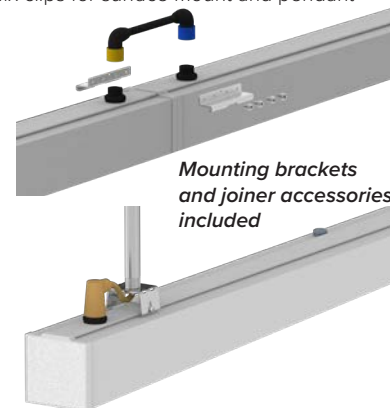

AIOCSW Kits

ITEM NO.	DESCRIPTION
AIOCSW-48LED45DMVSA40H6W5-B	48.7"L x 3.58"W x 3.58"H / 45W 4,900L / Satin Aluminum Finish / Beginner
AIOCSW-48LED45DMVSA40H6W5-J	48.7"L x 3.58"W x 3.58"H / 45W 4,900L / Satin Aluminum Finish / Joiner
AIOCSW-48LED45DMVSA40H6W5-E	48.7"L x 3.58"W x 3.58"H / 45W 4,900L / Satin Aluminum Finish / End Run

Joiner and end run kits include: fixture, 8.67" black dimming wiring harness with fast connector (both sides), fix clips for surface mount and pendant bracket (2 pieces), and 180° straight connector (2 pieces per set). Beginner run kits include: fixture, 6ft. 5 wire dimming power feed with fast connector (one side) and fix clips for surface mount and pendant bracket (2 pieces per set). Replace "48" with "96" for 96" length.

Mounting brackets and joiner accessories included