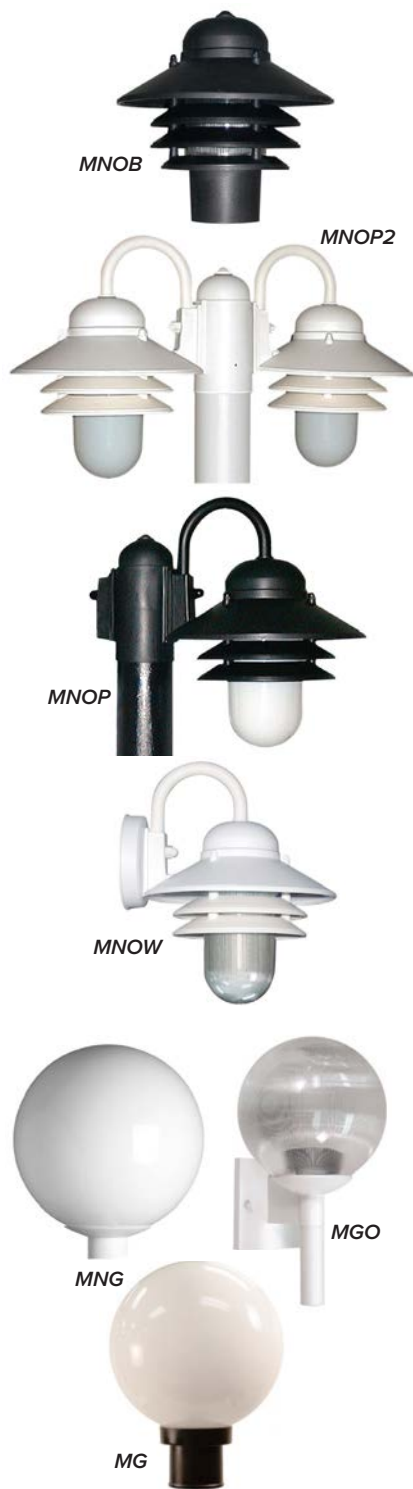

OUTDOOR

Nautical Lanterns & Post Tops

These nautically styled fixtures are molded of durable non-corrosive UV resistant resins and are suitable for wet locations.

ITEM NO.	DESCRIPTION
MNO-BINCLEDDWH40	10.06"W x 10.0"H / Bollard Post Top / Incandescent Socket / 9.5W 800L 4000K A19 Lamp Included / White Finish

MNO-BLED13D120WH40	10.06"W x 10.0"H / Bollard Post Top / 13W 1,000L / White Finish / 4000K

Change "WH" to "BK" for black finish. Also available in 30K.

ITEM NO.	DESCRIPTION
MNO-P2INCLEDWHCP40	23.38"W x 13.0"H / Double Post Top / Incandescent Socket / 9.5W 800L 4000K A19 Lamp Included / White Finish / Clear Prismatic Lens

MNO-P2LED26D120WHCP40	23.38"W x 13.0"H / Double Post Top / 26W 2,000L / White Finish / Clear Prismatic Lens / 4000K

MNO-P2LED22MVWHWH40	23.38"W x 13.0"H / Double Post Top / 22W 1,824L / White Finish / White Lens / 4000K

MNO-PINCLEDWHCP40	15"W x 13"H / Single Post Top / Incandescent Socket / 9.5W 800L 4000K A19 Lamp Included / White Finish / Clear Prismatic Lens

MNO-PLED13D120WHCP40	15"W x 13"H / Single Post Top / 13W 1,000L / White Finish / Clear Prismatic Lens / 4000K

MNO-PLED11MVWHWH40	15"W x 13"H / Single Post Top / 11W 912L / White Finish / White Lens / 4000K

Change "WH" to "BK" for black finish. Add "PC" for photocell (not available on MNOB). Also available in 30K.

ITEM NO.	DESCRIPTION
MNO-WINCLEDWHCP40	13"H x 11"Dp / Wall Mount / Incandescent Socket / 9.5W 800L 4000K A19 Lamp Included / White Finish / Clear Prismatic Lens

MNO-WLED13D120WHCP40	13"H x 11"Dp / Wall Mount / 13W 1,000L / White Finish / Clear Prismatic Lens / 4000K

MNO-WLED11MVWHWH40	13"H x 11"Dp / Wall Mount / 11W 912L / White Finish / White Lens / 4000K

Change "WH" to "BK" for black finish. Add "PC" for photocell (not available on MNOB). Also available in 30K.

Globe Lanterns & Post Tops

These classic globe lanterns & post tops are molded of durable non-corrosive UV resistant resins and are suitable for wet locations. Post tops fit most 3" diameter posts.

ITEM NO.	DESCRIPTION
MGO-L8INCLEDWHCP40	8.0"Dia x 15.5"H / Long Tail Wall Mount / Incandescent Socket / 9.5W 800L 4000K A19 Lamp Included / White Finish / Clear Prismatic Lens

MGO-P10INCLEDWHCP40	10.0"Dia x 12.75"H / Incandescent Socket / 9.5W 800L 4000K A19 Lamp Included / White Finish / Clear Prismatic Lens

MNG-P12INCLEDWHCP40	12"Dia x 12"H / Incandescent Socket / 9.5W 800L 4000K A19 Lamp Included / White Finish / Clear Prismatic Lens

MNG-P14INCLEDWHCP40	14"Dia x 14"H / Incandescent Socket / 9.5W 800L 4000K A19 Lamp Included / White Finish / Clear Prismatic Lens

MNG-P16INCLEDWHCP40	16"Dia x 16"H / Incandescent Socket / 9.5W 800L 4000K A19 Lamp Included / White Finish / Clear Prismatic Lens

Change "WH" to "BK" for black finish. Also available in 30K.

LED A19/E26 Lamp

- 9.5 Watts
- 800 Lumens 120V 3000K or 4000K
- Replaces 60W incandescent or 13W CFL
- 30 = CRI 80 / 40 = CRI 90
- 15,000 hour life
- Triac dimmable
- 3 year warranty