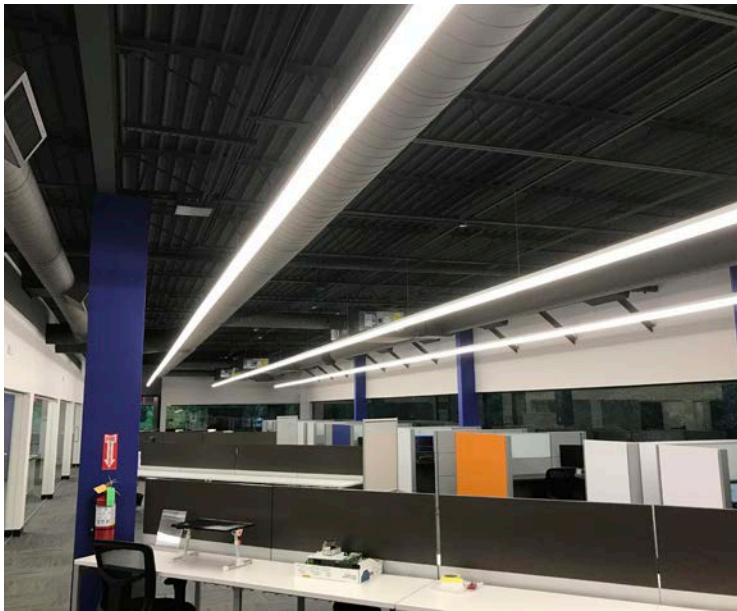

LINEAR PENDANT

Dress up your linear strip with “hot” colors that will attract attention in your space. We can powder coat any finish with an economical adder. Whether wall, ceiling, surface, or pendant mounted, vertical or horizontal orientation, this fixture does it all! The LDA-LED is available in 3 different sizes and can be used individually or in continuous runs. See page 26 for continuous run wiring harness.

IDEAL FOR ALL APPLICATIONS!