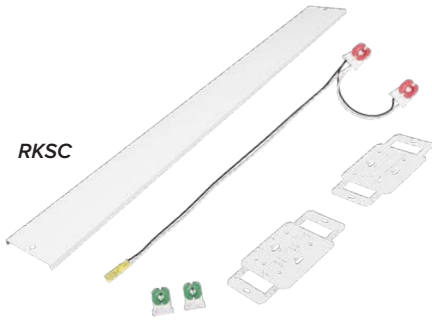

Add "INV5" for integrated inverter. Also available in 30K, 35K & 50K.

**Choice of reflector or ballast cover**  
(For ballast cover choose strip width 4.25" or 5")