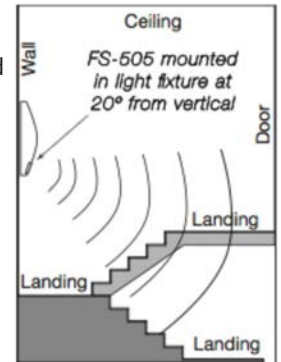

Modern smart sensors are an integral ultrasonic occupancy sensor to sense motion within a space and automatically turn lights on/off even when the sensor has no direct line of sight to occupants. The sensor's ultrasonic detection operates by transmitting sound waves throughout an area and measuring the speed at which they return. Movement increases the return frequency indicating occupancy. Modern ultrasonic smart sensors provide functions for testing, overriding the fixture "on" and a 72-hour lamp burn-in mode.

Standard Stairwell With Integrated Sensor

This sleek, wall-mounted fixture with an ultrasonic smart sensor and forward throw optics is ideal for brightening the perimeters of offices or when used as a wall lighting system for corridors.

ITEM NO.	DESCRIPTION
STWR-24LED15DMVWH40SS-xx	24.0"L x 5.6"W x 4.6"H / 15W 2,050L / White Finish / 4000K
STWR-24LED24DMVWH40SS-xx	24.0"L x 5.6"W x 4.6"H / 24W 3,000L / White Finish / 4000K
STWR-48LED48DMVWH40SS-xx	48.0"L x 5.6"W x 4.6"H / 48W 6,000L / White Finish / 4000K
STWR-48LED57DMVWH40SS-xx	48.0"L x 5.6"W x 4.6"H / 57W 6,900L / White Finish / 4000K

Standard Stairwell With 20% Output & Emergency Unit & Integrated Sensor

STWR-48LED48DMVWH40EMSS-20	48.0 "L x 5.6"W x 4.6"H / 48W 6,000L / White Finish / 4000K / 10W 1,600L Emergency Battery Backup

Also available in 30K, 35K, & 50K.

3.5" Deep Stairwell Linear With Step Dim Functionality & Integrated Sensor

Featuring ultrasonic smart sensor technology, this wall-mounted fixture is great for "over the bed" applications as well as bath, stairwell, and office applications. Offered with a choice of round or flat lens.

ITEM NO.	DESCRIPTION
155SWR-24LED27SDMV40-xx	24.25"L x 4.5"W x 3.5"H / 27W 2,700L / 4000K
155SWR-48LED36SDMV40-xx	46.25"L x 4.5"W x 3.5"H / 36W 3,600L / 4000K
155SWS-24LED27SDMV40-xx	24.25"L x 4.5"W x 3.5"H / 27W 2,400L / 4000K
155SWS-48LED36SDMV40-xx	46.25"L x 4.5"W x 3.5"H / 36W 3,500L / 4000K

Add "EM" for emergency. Also available in 30K, 35K, & 50K.

4.4" Deep Stairwell Linear With Step Dim Functionality & Integrated Sensor

This clean, crisp fixture is designed for "over-the-bed" applications. Up and downlight may be controlled with optional dividers, front baffles, and dual drivers.

ITEM NO.	DESCRIPTION
155SW-24LED15SDMV40-xx	24.0"L x 4.4"W x 4.5"H / 15W 2,050L / 4000K
155SW-24LED24SDMV40-xx	24.0"L x 4.4"W x 4.5"H / 24W 2,990L / 4000K
155SW-48LED48SDMV40-xx	48.0"L x 4.4"W x 4.5"H / 48W 5,985L / 4000K
155SW-48LED57SDMV40-xx	48.0"L x 4.4"W x 4.5"H / 57W 6,855L / 4000K

Add "EM" for emergency. Also available in 30K, 35K, & 50K.