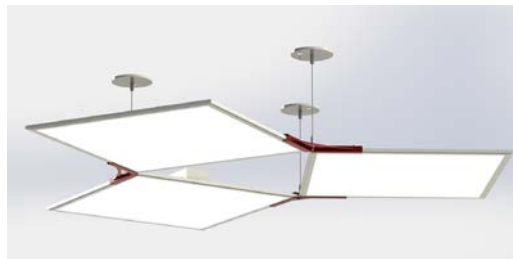

Create custom configurations with our new flex mounting system for flat panels FMS-FP.

LED Center Basket

Featuring an extruded lens, this volumetric recessed luminaire provides smooth and uniform ambient lighting for all commercial/industrial buildings with recessed configurations.

ITEM NO.	DESCRIPTION
RDIS-22LED28DMVFR40	2x2 / 24.0"L x 24.0"W x 3.26"H / 28W 3,498L / Frosted Lens / 4000K
RDIS-22LED35DMVFR40	2x2 / 24.0"L x 24.0"W x 3.26"H / 35W 4,200L / Frosted Lens / 4000K
RDIS-14LED32DMVFR40	1x4 / 47.0"L x 12.0"W x 3.26"H / 32W 3,620L / Frosted Lens / 4000K
RDIS-14LED48DMVFR40	1x4 / 47.0"L x 12.0"W x 3.26"H / 48W 5,450L / Frosted Lens / 4000K
RDIS-24LED48DMVFR40	2x4 / 47.0"L x 24.0"W x 3.26"H / 48W 5,448L / Frosted Lens / 4000K
RDIS-24LED57DMVFR40	2x4 / 47.0"L x 24.0"W x 3.26"H / 57W 5,825L / Frosted Lens / 4000K

Air Return

RDISA-22LED28DMVFR40	2x2 / 24.0"L x 24.0"W x 3.26"H / 28W 3,498L / Frosted Lens / 4000K
RDISA-22LED35DMVFR40	2x2 / 24.0"L x 24.0"W x 3.26"H / 35W 4,200L / Frosted Lens / 4000K
RDISA-24LED48DMVFR40	2x4 / 47.0"L x 24.0"W x 3.26"H / 48W 5,448L / Frosted Lens / 4000K
RDISA-24LED57DMVFR40	2x4 / 47.0"L x 24.0"W x 3.26"H / 57W 5,825L / Frosted Lens / 4000K

Add "EM" for emergency. Also available in 30K, 35K, & 50K.