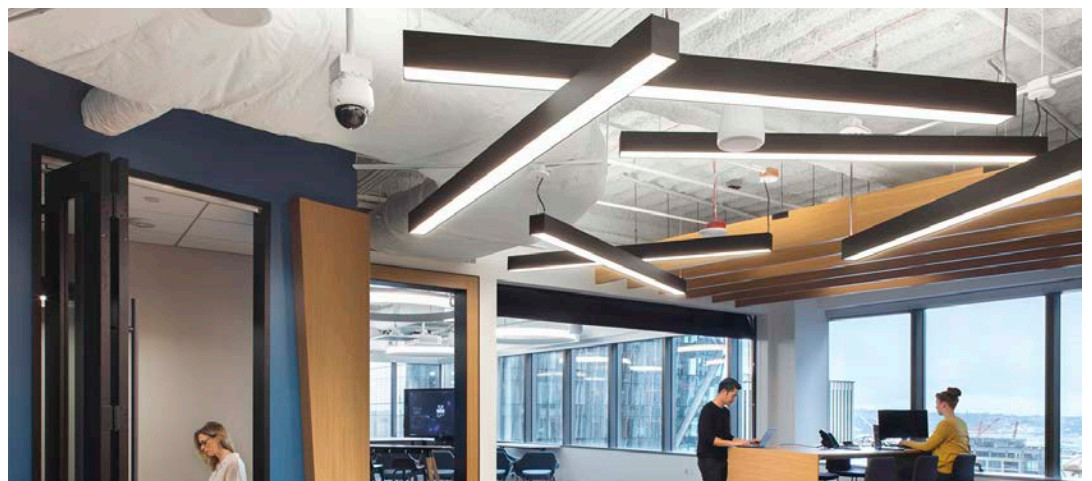

LINEAR PENDANT

4" x 4" Indirect Linear Pendant

The unique structure of this fixture, with no horizontal lens or diffuser, stands out among other linear style pendants. Specially engineered LED arrays lay discretely on the bottom edge of the linear channel to brightly illuminate the barreled reflector and provide a soft downward spread of light.

ITEM NO.

DESCRIPTION

ITEM NO.	DESCRIPTION
L44IR-P24LED25DMVWH40H6W5	24.0"L x 4.02"W x 4.02"H / 25W 2,000L / White Finish / 4000K
L44IR-P48LED50DMVWH40H6W5	48.18"L x 4.02"W x 4.02"H / 50W 4,000L / White Finish / 4000K
L44IR-P96LED100DMVWH40H6W5	96.0"L x 4.02"W x 4.02"H / 100W 8,000L / White Finish / 4000K

Also available in 30K, 35K, & 50K. For continuous runs, see page 26.

Architectural Trapezoidal Pendant

This slim, 2.8" wide fixture creates a unique architectural look, and provides your choice of blue, black, or white end caps.

ITEM NO.

DESCRIPTION

ITEM NO.	DESCRIPTION
ATP-48LED24DMVWHWHFR40	47.0"L x 2.8"W x 2.8"H / 24W 2,050L / White Finish / White End Caps / Frosted Lens / 4000K
ATP-48LED34DMVWHWHFR40	47.0"L x 2.8"W x 2.8"H / 34W 3,150L / White Finish / White End Caps / Frosted Lens / 4000K
ATP-48LED43DMVWHWHFR40	47.0"L x 2.8"W x 2.8"H / 43W 4,000L / White Finish / White End Caps / Frosted Lens / 4000K
ATP-48LED57DMVWHWHFR40	47.0"L x 2.8"W x 2.8"H / 57W 5,100L / White Finish / White End Caps / Frosted Lens / 4000K

Also available in 30K, 35K, & 50K. For continuous runs, see page 26.

Linear 4" x 5" Pendant (Uplight & Downlight)

Designed specifically for uplight and downlight applications, this 4"x5" pendant is ideal for corridors, offices, and lobbies where direct/indirect lighting is needed.

ITEM NO.

DESCRIPTION