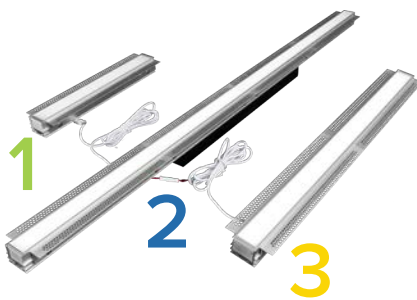

All-In-One Recessed Linear Channel

ITEM NO.	DESCRIPTION
AIOCLF-RF48LED30DMVWH40	50.08"L x 3.25"W x 2.6"H With Flange / 30W 3,000L / White Finish / 4000K
AIOCLF-RR48LED30DMVWH40	48.43"L x 3.15"W x 2.6"H Flangeless / 30W 3,000L / White Finish / 4000K
AIOCLF-RF96LED60DMVWH40	98.07"L x 3.25"W x 2.6"H With Flange / 60W 6,000L / White Finish / 4000K
AIOCLF-RR96LED60DMVWH40	96.42"L x 3.15"W x 2.6"H Flangeless / 60W 6,000L / White Finish / 4000K

Also available in 30K, 35K, & 50K.

The **1 2 3** kit is a uniquely designed AIOCLF kit including a 3ft., 2ft., and 1ft. channel that can be used together to make one 6ft. channel or staggered individually for a modern cascading aesthetic. The 3ft. channel has an integral driver as well as a unique plug and play wiring system to power the 1ft. and 2ft. channels with a 6ft. cord (consult for longer cords).

All-In-One Recessed Linear Channel

ITEM NO.	DESCRIPTION
AIOCLF-RFKITDMVWH30	Recessed Flanged 3 Piece Set 38.1", 26.1", & 14.1"L x 3.2"W x 2.6"H (For Piece With Driver) 1.4"H (For Pieces Without Driver) / 45W 4,200L / White Finish / 3000K
AIOCLF-RFKITDMVWH40	Recessed Flanged 3 Piece Set 38.1", 26.1", & 14.1"L x 3.2"W x 2.6"H (For Piece With Driver) 1.4"H (For Pieces Without Driver) / 45W 4,200L / White Finish / 4000K
AIOCLF-RRKITDMVWH30	Recessed Flangeless 3 Piece Set 36.4", 24.4"W, & 12.4"L x 3.15"W x 2.6"H (For Piece With Driver) 1.4"H (For Pieces Without Driver) / 45W 4,200L / White Finish / 3000K
AIOCLF-RRKITDMVWH40	Recessed Flangeless 3 Piece Set 36.4", 24.4"W, & 12.4"L x 3.15"W x 2.6"H (For Piece With Driver) 1.4"H (For Pieces Without Driver) / 45W 4,200L / White Finish / 3000K

Also available in 30K, 35K, & 50K.