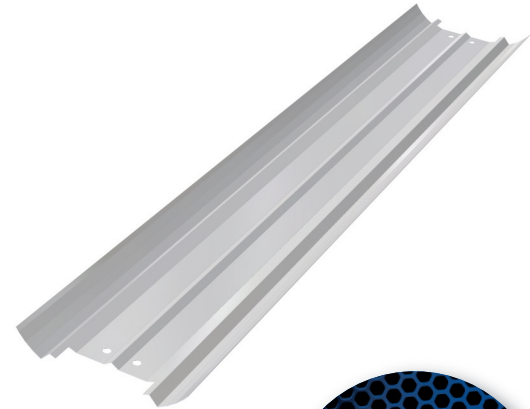

8' – ② Reflectors ⑨ Tek Screws ⑧ Lamp Holders ③ Brackets ⑧ Quarter Turns

Easy Audit Adjustable Brackets For 4.25" - 5" Channel Widths

Quik-Ship™ Items

Product No.	T8 Description	Max Ship Quantity Per PO
KSH-UB04-EA	Kit Strip High Profile 1 or 2-Lamp T8 4' Enhanced Aluminum	1,000
KSH-UB04-SA	Kit Strip High Profile 1 or 2-Lamp T8 4' Specular Aluminum	750
KSH-UB04-WA	Kit Strip High Profile 1 or 2-Lamp T8 4' White Aluminum	1,000
KSH-UB08-EA	Kit Strip High Profile 2 or 4-Lamp T8 8' Enhanced Aluminum	1,000
KSH-UB08-SA	Kit Strip High Profile 2 or 4-Lamp T8 8' Specular Aluminum	750
KSH-UB08-WA	Kit Strip High Profile 2 or 4-Lamp T8 8' White Aluminum	1,000

**Ships in
3-5 Days!**

KSL L Series/Universal/Strip Low Profile/T8

reflect-a-light®

US Energy Sciences

reflecting technology™

UNIVERSAL FIT / HIGH SPEED PRODUCTION

KIT COMPONENTS

4' – ① Reflector ⑤ Tek Screws ④ Lamp Holders ② Brackets ④ Quarter Turns

8' – ② Reflectors ⑨ Tek Screws ⑧ Lamp Holders ③ Brackets ⑧ Quarter Turns

Easy Audit Adjustable Brackets For 4.25" - 5" Channel Widths

Quik-Ship™ Items

Product No.	T8 Description	Max Ship Quantity Per PO
KSL-UB04-EA	Kit Strip Low Profile 1 or 2-Lamp T8 4' Enhanced Aluminum	1,000
KSL-UB04-SA	Kit Strip Low Profile 1 or 2-Lamp T8 4' Specular Aluminum	750
KSL-UB04-WA	Kit Strip Low Profile 1 or 2-Lamp T8 4' White Aluminum	1,000
KSL-UB08-EA	Kit Strip Low Profile 2 or 4-Lamp T8 8' Enhanced Aluminum	1,000
KSL-UB08-SA	Kit Strip Low Profile 2 or 4-Lamp T8 8' Specular Aluminum	750
KSL-UB08-WA	Kit Strip Low Profile 2 or 4-Lamp T8 8' White Aluminum	1,000