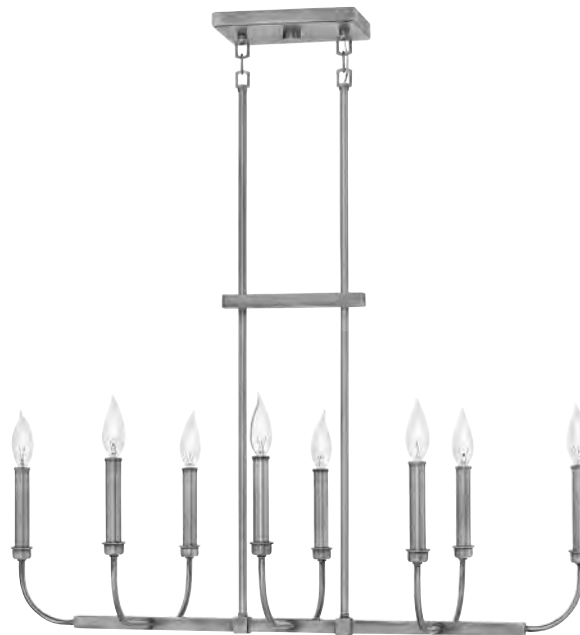

*Maximum achievable height with stems included. Additional 12" stems available, 4312 PL.

ALISTER™

FINISH ANTIQUE NICKEL

Chic minimalism is captured with Alister's airy, open appearance. The streamlined, stem-hung design exudes sophistication, capturing both clean and classic lines in its timeless silhouette.

ADDITIONAL FINISHES

Buckeye Bronze (KZ)

3078 AN
32" DIA., 29" H
79" MAX. H*

3076 AN
28" DIA., 26" H
76" MAX. H*

3072 AN
10¾" W, 14¼" H

3075 AN
24" DIA., 24" H
74" MAX. H*

3074 AN
33" W, 18½" H
54½" MAX. H*

ITEM	MAXIMUM WATTAGE	DEPTH	EXT.	TOP TO OUTLET	BACK PLATE/CANOPY	WIRE	STEMS INCLUDED
3072 AN	2-60w Cand.		4"	10"	5" Dia. Back Plate		
3074 AN	8-60w Cand.	14"			4½" W, 8" L Canopy	12'	2-6", 4-12"
3075 AN	6-60w Cand.				6" Dia. Canopy	10'	1-4", 1-6", 1-12", 1-24"
3076 AN	8-60w Cand.				6" Dia. Canopy	10'	1-4", 1-6", 1-12", 1-24"
3078 AN	12-60w Cand.				6" Dia. Canopy	10'	1-4", 1-6", 1-12", 1-24"

*Maximum achievable height with stems included. Additional 12" stems available, 4312 AN. Ideal for vintage filament bulbs (not included).

ALISTER™

FINISH BUCKEYE BRONZE

Chic minimalism is captured with Alister's airy, open appearance. The streamlined, stem-hung design exudes sophistication, capturing both clean and classic lines in its timeless silhouette.