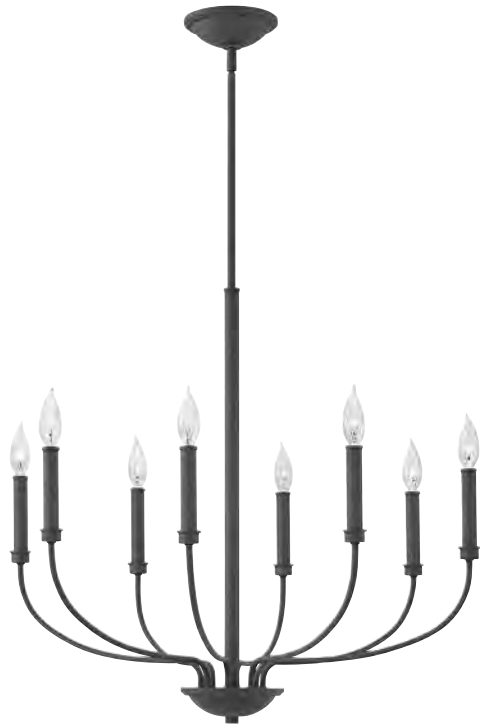

3076 KZ
28" DIA., 26" H
76" MAX. H*