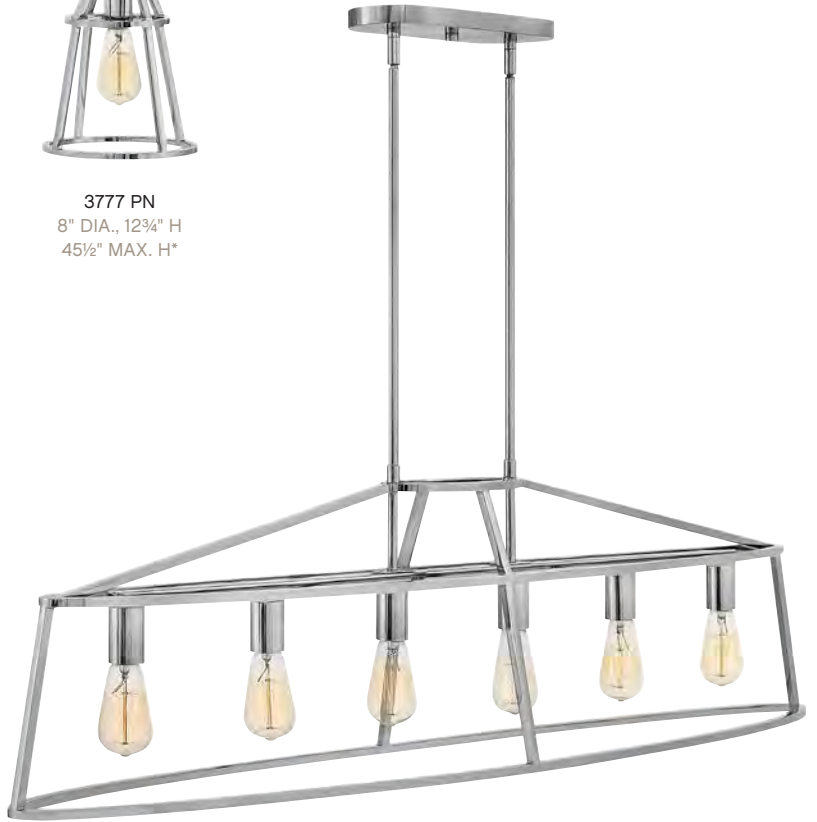

ADDITIONAL FINISHES
Graphite Bronze (GZ)

3774 PN
26" DIA., 30" H
62¾" MAX. H*

3773 PN
20" DIA., 23½" H
56¼" MAX. H*

3777 PN
8" DIA., 12¾" H
45½" MAX. H*

3776 PN
52" W, 14" H
46¾" MAX. H*

ITEM	MAXIMUM WATTAGE	DEPTH	CANOPY	WIRE	STEMS INCLUDED
3773 PN	4-60w Cand.		5¼" Dia.	10'	1-6", 2-12"
3774 PN	4-60w Cand.		5¼" Dia.	10'	1-6", 2-12"
3776 PN	6-100w Med.	10"	4¾" W, 12" L	10'	2-6", 4-12"
3777 PN	1-100w Med.		5¼" Dia.	10'	1-6", 2-12"