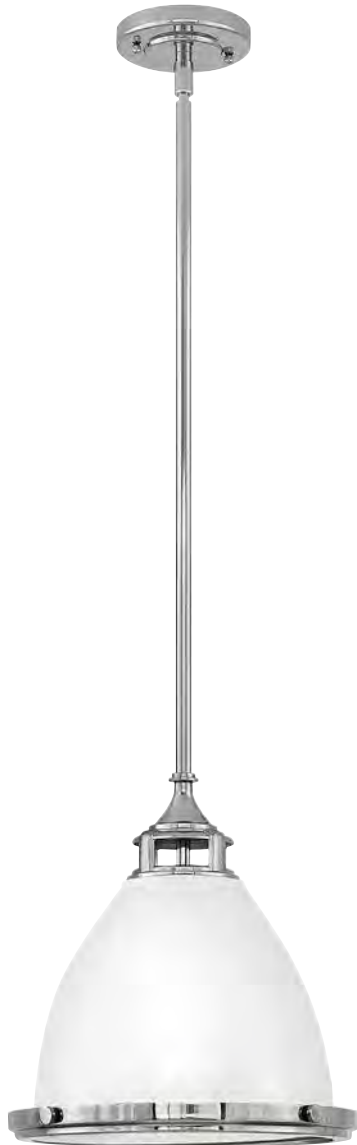

Amelia's classic pendant design reinvents vintage details with a cast glass fitter, cast metal trim ring and ornamental clasps. The Polished White finish will infuse any space with a dash of fresh American style.

FINISH POLISHED WHITE
WITH POLISHED NICKEL

AMELIA™

3126 PT
13" DIA., 13" H
46" MAX. H*