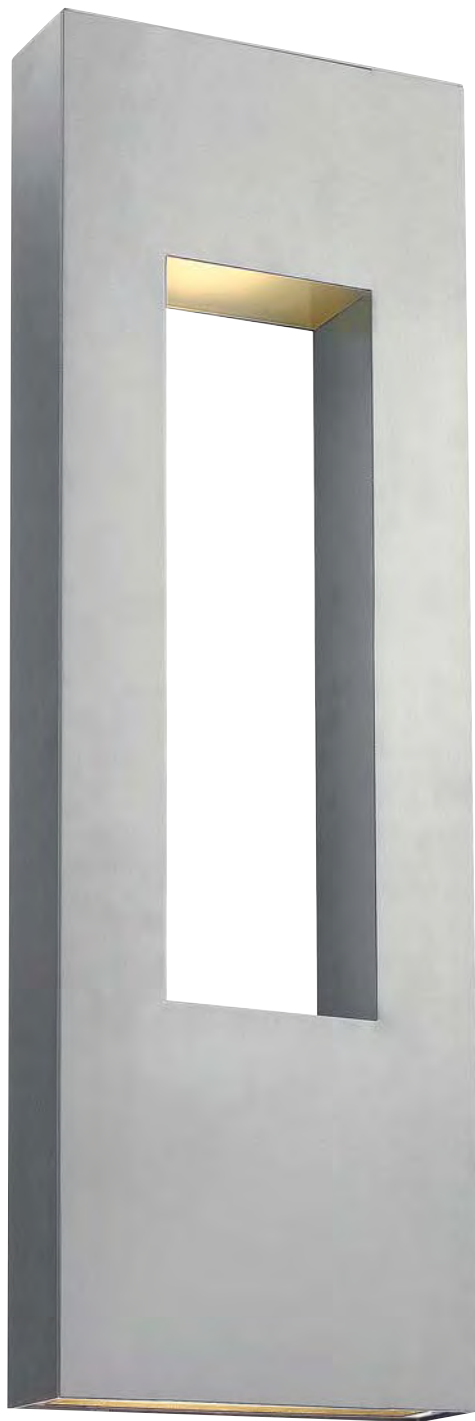

Bronze (BZ), Satin Black (SK), Satin White (SW)

1639 TT
1639 TT-LED
12" W, 36" H

1646 (left) will cast light down

1645 (right) will cast light up and down

1650 TT
1650 TT-LED
6½" W, 10½" H
T24

POCKET DOWN LIGHT
1646 TT
1646 TT-LED
9" W, 6" H
T24