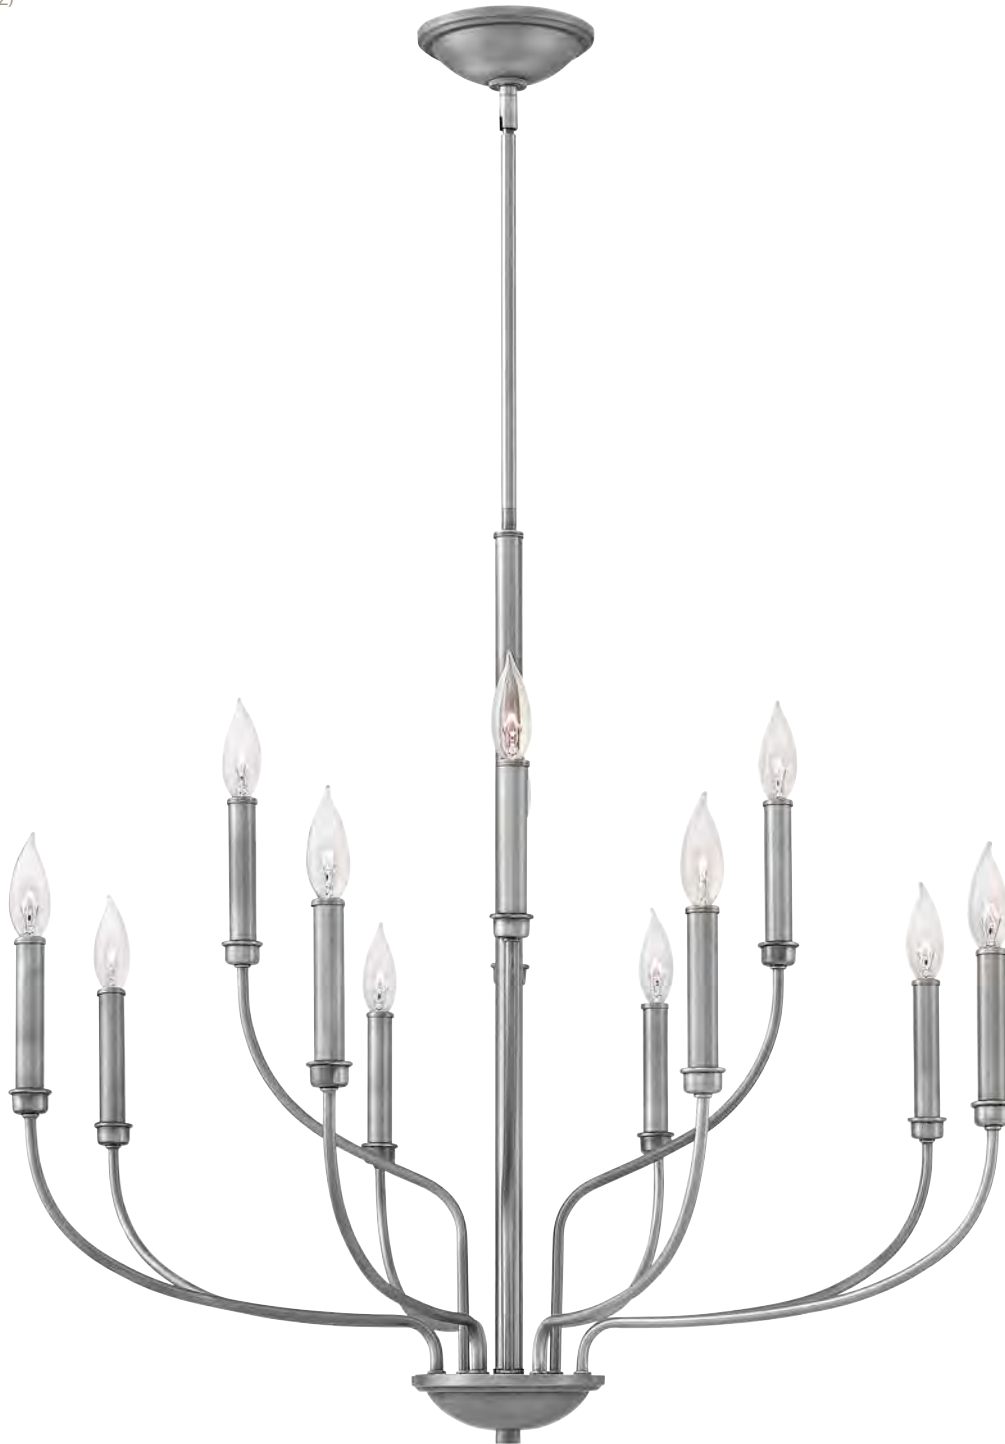

ALISTER™

FINISH ANTIQUE NICKEL

Chic minimalism is captured with Alister's airy, open appearance. The streamlined, stem-hung design exudes sophistication, capturing both clean and classic lines in its timeless silhouette.

ADDITIONAL FINISHES

Buckeye Bronze (KZ)

3078 AN
32" DIA., 29" H
79" MAX. H*