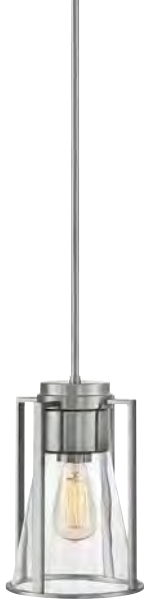

63307 BN-CL
7¾" DIA., 12" H
56¾" MAX. H*