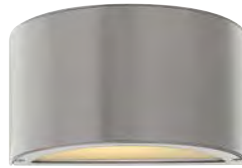

POCKET DOWN LIGHT
1661 TT
9" W, 5" H
Icons: Three dots, Moon, T24, Wheelchair

POCKET DOWN LIGHT
1661 SK
9" W, 5" H
Icons: Three dots, Moon, T24, Wheelchair

POCKET UP/DOWN LIGHT
1662 BZ
9" W, 5" H
Icons: T24, Wheelchair