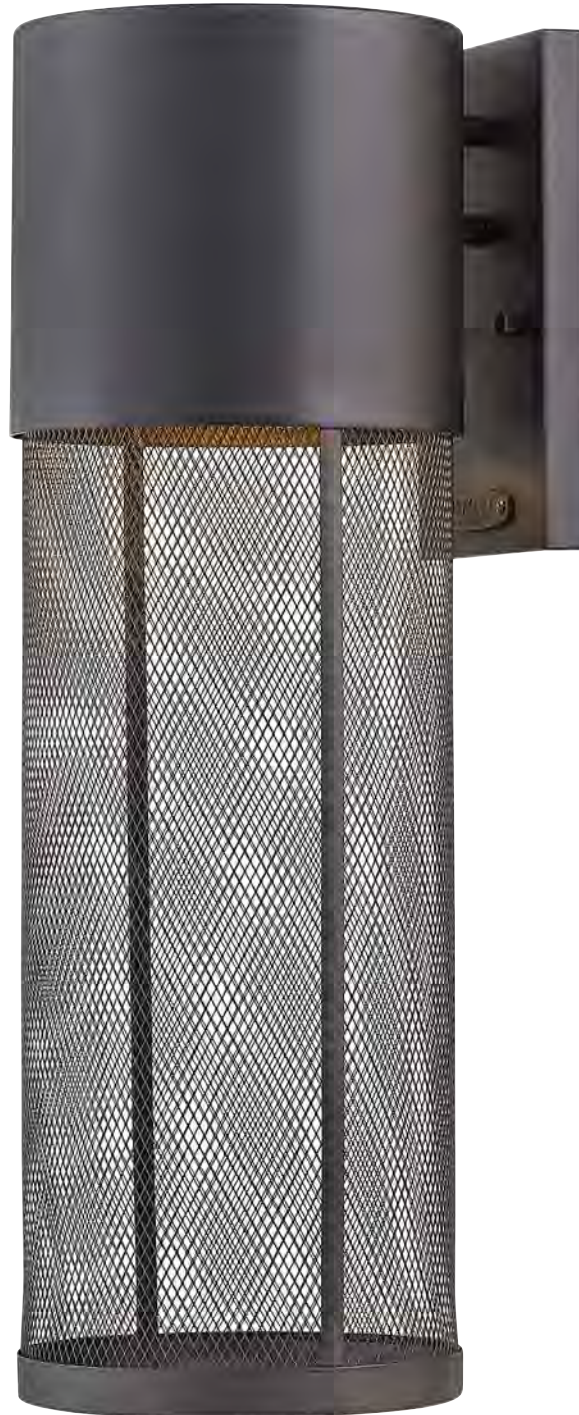

ARIA™

FINISH BLACK

Aria is a contemporary style that effortlessly complements the facade of any exterior. Its modern shape in durable aluminum is enhanced by a stainless steel mesh shade. Aria's high style and low maintenance comes standard Dark Sky compliant.

ADDITIONAL FINISHES
Buckeye Bronze (KZ)

2305 BK
2305 BK-LED
7 1/4" W, 21 3/4" H