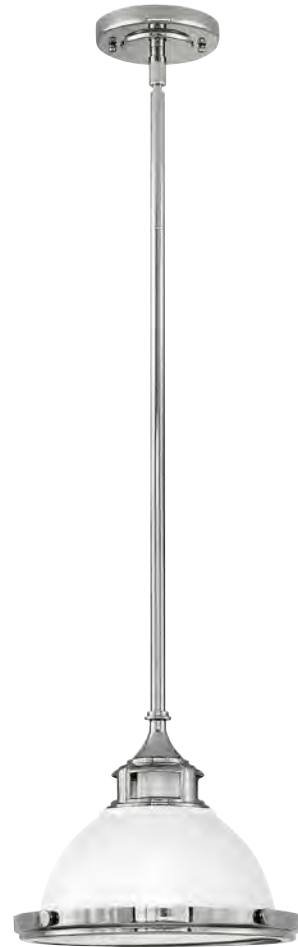

3122 PT
11½" DIA., 9" H
42" MAX. H*

ITEM	MAXIMUM WATTAGE	CANOPY	WIRE	STEMS INCLUDED
3122 PT	1-100w Med.	5¼" Dia.	10'	1-6", 2-12"
3126 PT	1-100w Med.	5¼" Dia.	10'	1-6", 2-12"

*Maximum achievable height with stems included. Additional 12" stems available, 6067 PN.