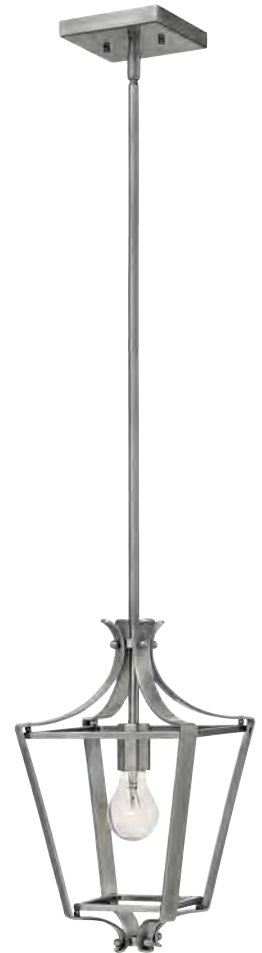

4497 PL
8" W, 14½" H
47¼" MAX. H*

ITEM	MAXIMUM WATTAGE	EXT.	TOP TO OUTLET	BACK PLATE/CANOPY	WIRE/CHAIN	STEMS INCLUDED
4492 PL	2-60w Cand.	4"	9½"	4¾" W, 7½" H Back Plate		
4493 PL	4-60w Cand.			5" Square Canopy	6', 5'	
4494 PL	4-60w Cand.			5" Square Canopy	6', 5'	
4497 PL	1-100w Med.			5" Square Canopy	10' Wire	1-6", 2-12"

*Maximum achievable height with stems included. Additional 12" stems available, 4312 PL.