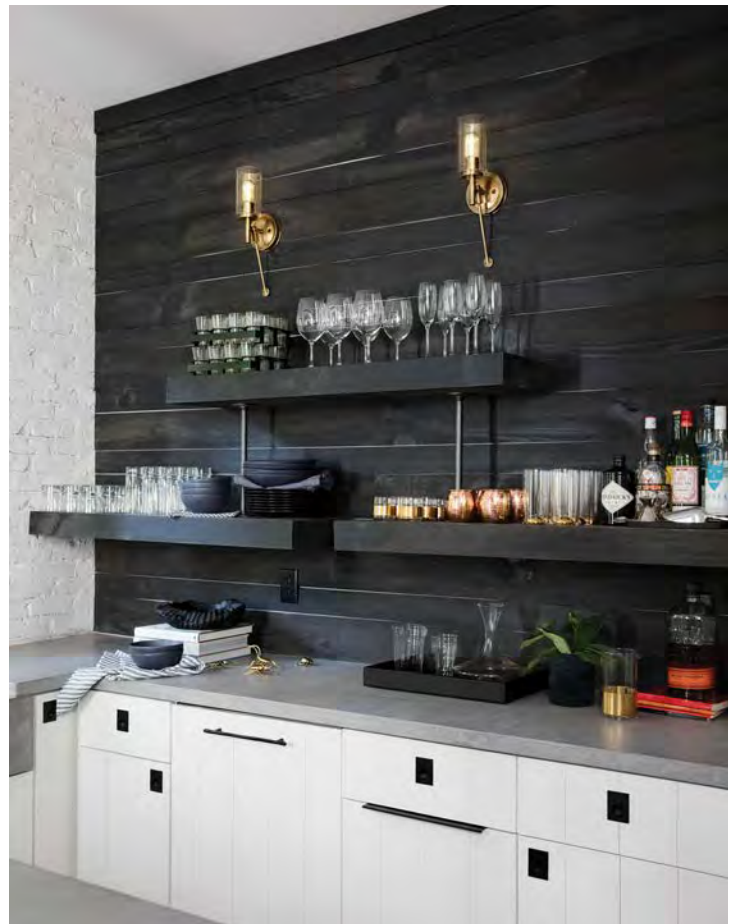

RIGHT: THE COLLIER COLLECTION | 3380HB, PAGE 119