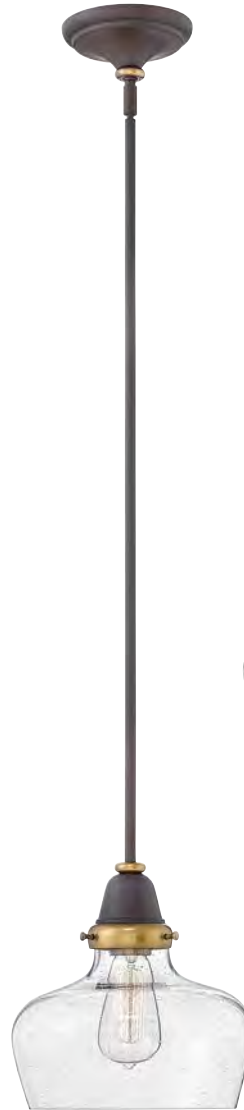

67072 OZ
10" DIA., 10½" H
44½" MAX. H*