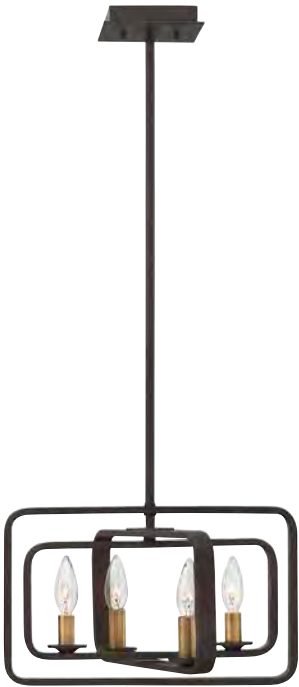

4811 KZ
15" W, 9½" H
45¼" MAX. H**