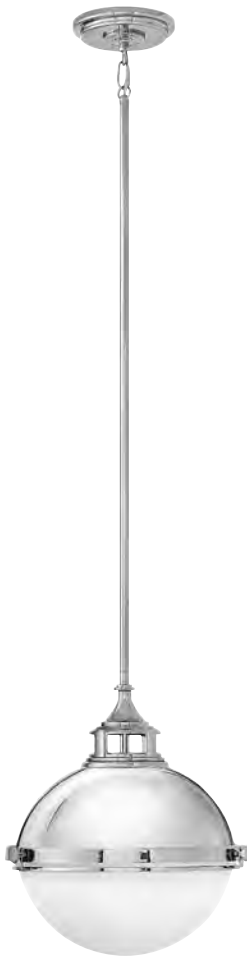

4834 PN
13½" DIA., 14½" H
49½" MAX. H*