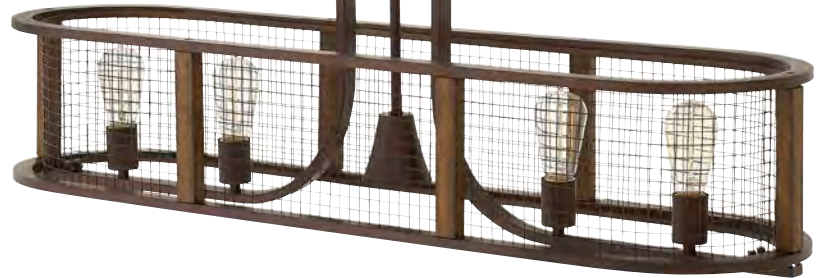

*60w G-45 bulbs included.

BECKETT™

FINISH IRON RUST
WITH AGED CHESTNUT

Beckett's combination of vintage industrial and rustic elements imparts a design that resonates with texture and depth. A sturdy steel mesh shade interspersed with solid wood uprights is captured in an open frame. A subtly designed center down light is surrounded by minimalist arms with visible sockets to customize with the bulbs of your choice.

Beckett Open Air, page 433

4826 IR
30" DIA., 27¼" H
59½" MAX. H*

4823 IR
14" DIA., 12½" H

4825 IR
42" W, 24" H

4824 IR
22¼" DIA., 23" H
55¼" MAX. H*

4820 IR
8" W, 10¼" H

ITEM	MAXIMUM WATTAGE	DEPTH	EXT.	TTO	BACK PLATE/CANOPY	WIRE/CHAIN	STEMS INCLUDED
4820 IR	1-100w Med.		5"	5¼"	8" W, 10¼" H Back Plate		
4823 IR	3-100w Med.				5¼" Dia. Canopy		
4824 IR	3-100w Med., 1-35w GU-10**				5¼" Dia. Canopy	10'	1-6", 2-12"
4825 IR	4-100w Med., 1-35w GU-10**	12"			4¾" W, 6¾" L Canopy	12', 10'	
4826 IR	5-100w Med., 1-35w GU-10**				5¼" Dia. Canopy	10'	1-6", 2-12"

*Maximum achievable height with stems included. Additional 12" stems available, 6033 IN. **GU-10 bulb for downlight included. Ideal for vintage filament bulbs (not included).

DENTON™

FINISH INDUSTRIAL IRON
WITH VINTAGE WALNUT
GLASS CLEAR