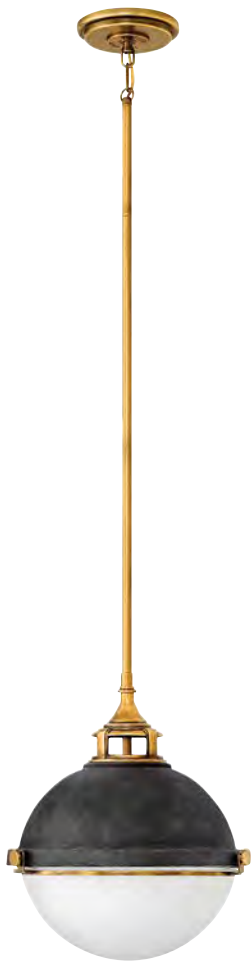

4834 DZ
13½" DIA., 14½" H
49½" MAX. H*