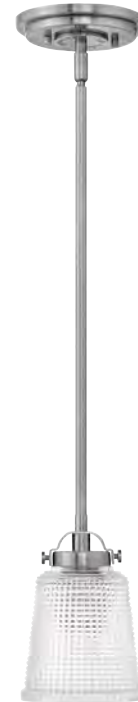

5357 PL
5¼" W, 7¾" H
40¾" MAX. H*

ITEM	MAXIMUM WATTAGE	EXT.	TOP TO OUTLET	BACK PLATE/CANOPY	WIRE	STEMS INCLUDED
5350 PL	1-100w Med.	6¾"	6½"	5" Dia. Back Plate		
5352 PL	2-100w Med.	6¾"	6¼"	7" W, 5" H Back Plate		
5353 PL	3-100w Med.	6¾"	6¼"	9" W, 5" H Back Plate		
5354 PL	4-100w Med.	6¾"	6¼"	9" W, 5" H Back Plate		
5357 PL	1-100w Med.			5½" Dia. Canopy	12'	1-6', 2-12'

*Maximum achievable height with stems included. Additional 12" stems available, 4312 PL. For flush mount options, see pages 24-26.