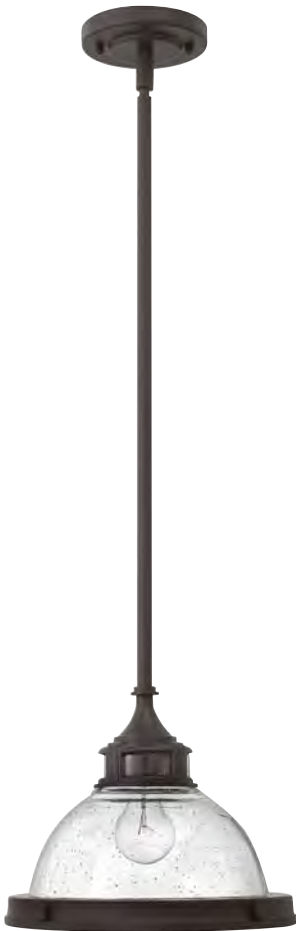

Amelia's classic pendant design reinvents vintage details with a cast glass fitter, cast metal trim ring and ornamental clasps. Bold finish options glow with retro inspiration.

FINISH BUCKEYE BRONZE, CHROME,
POLISHED ANTIQUE NICKEL
GLASS CLEAR SEEDY

AMELIA™

3123 KZ
11½" DIA., 9" H
42" MAX. H*