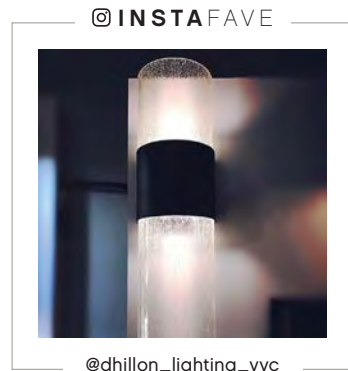

exclusively available in
HIGH-PERFORMANCE LED

2895 BK
5¼" W, 20½" H

2895 KZ
5¼" W, 20½" H

2894 BK
5¼" W, 17" H

2894 KZ
5¼" W, 17" H

@dhillon_lighting_yyc
THE HORIZON COLLECTION

2890 KZ
(mounted horizontally)