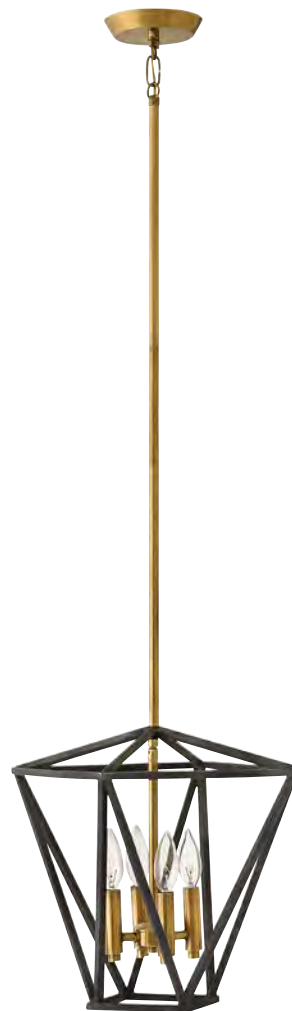

3574 DZ
15¼" W, 14¾" H
49" MAX. H*

ITEM	MAXIMUM WATTAGE	CANOPY	WIRE	STEMS INCLUDED
3574 DZ	4-60w Cand.	5" Dia.	10'	1-6", 2-12"
3576 DZ	6-60w Cand.	5" Dia.	10'	1-6", 2-12"

*Maximum achievable height with stems included. Additional 12" stems available. For 3574 DZ use 6037 HB, and for 3576 DZ use 6067 HB. Ideal for vintage filament bulbs (not included).