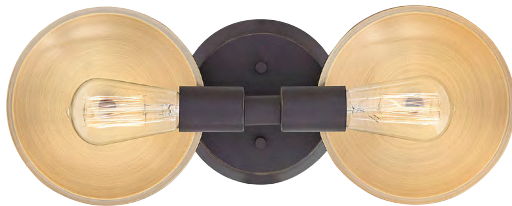

5262 OZ
18" W, 7" H