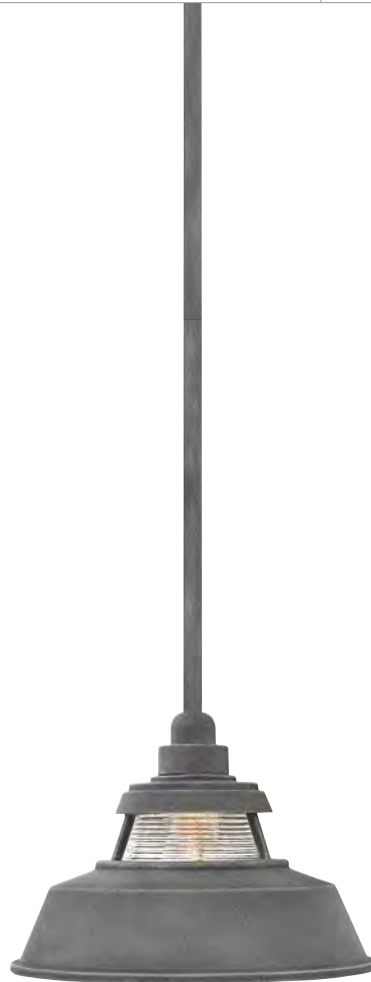

 **OPEN AIR**
collection

CHIC DESIGNS RATED FOR USE IN BOTH
INTERIOR AND EXTERIOR SPACES

1192 OZ
10" DIA., 7½" H
40" MAX. H*

1192 DZ
10" DIA., 7½" H
40" MAX. H*

1192 BK
10" DIA., 7½" H
40" MAX. H*

1194 DZ
10" W, 10" H