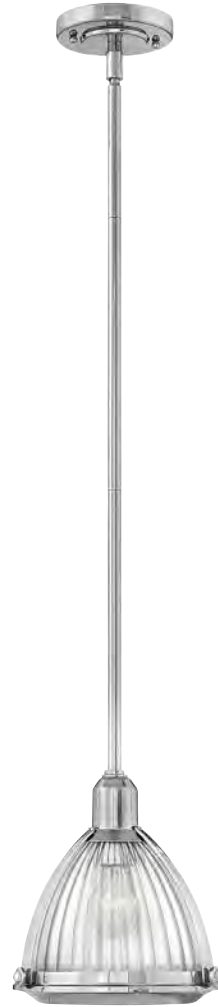

3097 OB
10" DIA., 10" H
43" MAX. H*

3097 BN
10" DIA., 10" H
43" MAX. H*

3097 HB
10" DIA., 10" H
43" MAX. H*

3097 DZ
10" DIA., 10" H
43" MAX. H*

3097 PN
10" DIA., 10" H
43" MAX. H*

ITEM	MAXIMUM WATTAGE	CANOPY	WIRE	STEMS INCLUDED
3097 BN	1-100w Med.	5¼" Dia.	10'	1-6", 2-12"
3097 DZ	1-100w Med.	5¼" Dia.	10'	1-6", 2-12"
3097 HB	1-100w Med.	5¼" Dia.	10'	1-6", 2-12"
3097 OB	1-100w Med.	5¼" Dia.	10'	1-6", 2-12"
3097 PN	1-100w Med.	5¼" Dia.	10'	1-6", 2-12"