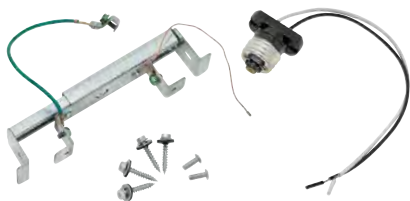

STEP 1: Mount QuickFit adjustable bar and screw in socket adapter.