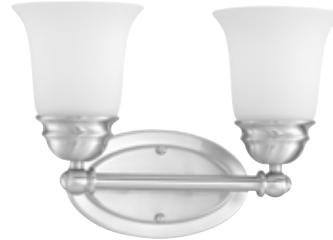

SL714278

Brushed Nickel
13"W x 9"H
2 lights x 100W MED
Extends 6 1/2"
HCO* 6 3/4"

- Etched glass