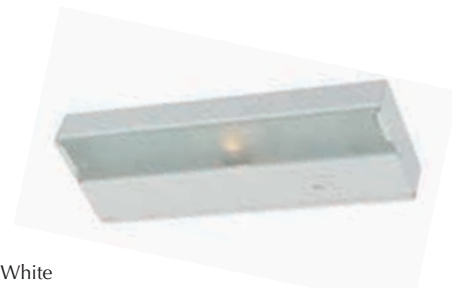

Matte White

Model	Width	Body Height	Length	No. Lights	Recom. Lamp
FH1158	4"	1 1/2"	18 1/4"	2	F15T8 (15W)
FA1208	5 1/4"	1 3/4"	24"	2	F20T12 (20W) or F17T8 (17W)

- White steel housing
- Clear ribbed acrylic diffuser
- Knockouts provided for grounded convenience outlet and rocker switch
- 120V electronic ballast

Matte White

Model	Width	Body Height	Length	No. Lights	Recom. Lamp
UCX2008	3 1/2"	1 1/4"	12"	2	G8 20W
UCX3008	3 1/2"	1 1/4"	18"	3	G8 20W

- White steel housing
- Etched glass diffuser
- Hi / Low switch included
- 120V lamps included

ENERGY SAVING