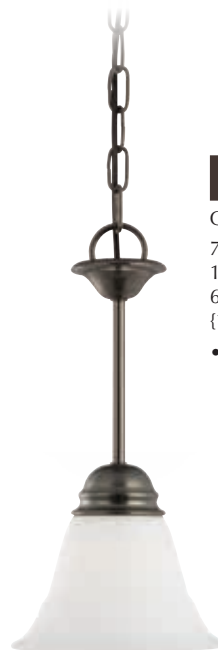

SL891515

Oiled Bronze
7 1/4"W x 14 1/2"H
1 light x 100W MED
63" Overall length
{12' wire} {4' chain}

- Etched glass