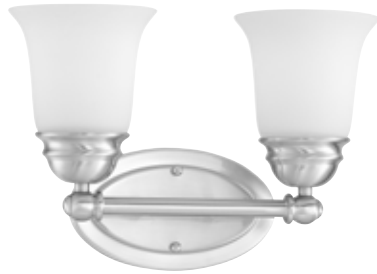

**190025719** ↑↓

Sienna Bronze  
 24"W x 9 3/4"H  
 4 lights x 100W MED  
 Extends 5 1/4"  
 HCO\* 7 1/2"  
 • Etched glass

**SL714278**

Brushed Nickel  
 13"W x 9"H  
 2 lights x 100W MED  
 Extends 6 1/2"  
 HCO\* 6 3/4"  
 • Etched glass