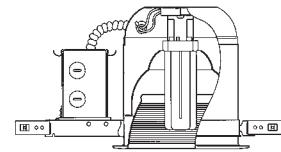

Lamp and trim compatibility

PS126 - CFTR/26W/GX24Q (26w 4-pin)
Use with **TRM30**, **THS30** and **TR30** trims.
(Not for use with enclosed shower trim.)