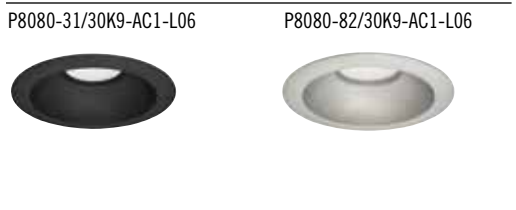

1. **FEATURES**
2. LED (Light Emitting Diode) lamp included
   - 10-watt input power
   - Lumen output 620 lumens
   - Lumen output and distribution comparable to 50w R20 incandescent lamp
   - 90+ CRI
   - TM-21 60,000 hours life
   - Suitable for use in IC or NON-IC applications
   - cULus listed for wet locations

5" P8061 NEW CONSTRUCTION or REMODEL (TRIMS ONLY)

Product No.	P8061-20/30K9-AC1-L06 Antique Bronze P8061-28/30K9-AC1-L06 White P8061-31/30K9-AC1-L06 Black P8061-82/30K9-AC1-L06 Metallic Gray
Description	600 lumen 3000K