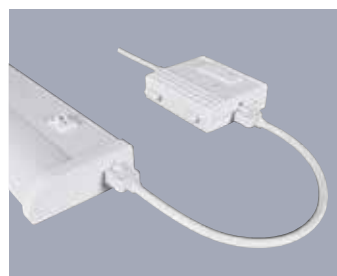

Shown P8740-30 with P8737-30

HAL 3 LINKING CABLES

Product No.	P8733-20 Antique Bronze P8733-30 White
Description	12" Undercabinet fixture linking cable.
Size	3/4" W., 3/8" ht. 12" L.

Product No.	P8735-20 Antique Bronze P8735-30 White
Description	6" Undercabinet fixture linking cable.
Size	3/4" W., 3/8" ht. 6" L.

Product No.	P8737-20 Antique Bronze P8737-30 White
Description	18" Undercabinet fixture linking cable.
Size	3/4" W., 3/8" ht. 18"L.

Product No.	P8738-20 Antique Bronze P8738-30 White
Description	24" Undercabinet fixture linking cable.
Size	3/4" W., 3/8" ht. 24" L.