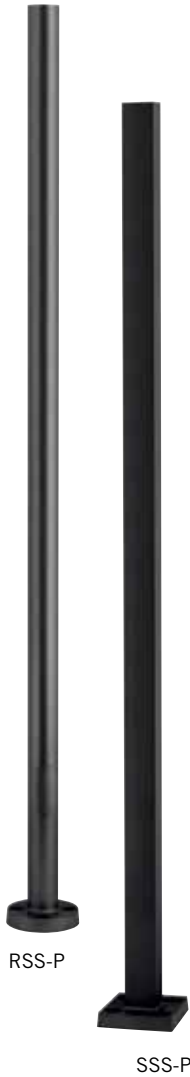

Poles

Constructed with exacting standards both our aluminum and steel products meet strict guidelines for quality, strength and finish durability. Protecting your investment for years is our Lektrocote® powder paint finish, available in bronze, black and textured green. From shaft cutting through finishing, quality control inspections are conducted throughout a highly automated process.

Steel Products

Series	Construction	Shaft Sizes	Wall Thickness	Lengths
SSS-P	Square Straight Steel	4", 5", 6"	11 GA, 7 GA, 3 GA	10 – 40 ft
RSS-P	Round Straight Steel	3", 4", 4.5", 5", 6"	11 GA, 7 GA, 3 GA	8 – 30 ft
STS-P	Square Tapered Steel	5" – 9"	11 GA, 7 GA	20 – 50 ft
RTS-P	Round Tapered Steel	5" – 12"	11 GA, 7 GA	10 – 60 ft

Aluminum Products

Series	Construction	Shaft Sizes	Wall Thickness	Lengths
SSS-P	Square Straight Steel	4", 5", 6"	.125", .188", .250"	10 – 40 ft
RSS-P	Round Straight Steel	3", 4", 4.5", 5", 6"	.125", .188", .250"	8 – 30 ft
RTS-P	Round Tapered Steel	4" – 8"	.125", .188", .220", .250"	8 – 40 ft

RSS-P

SSS-P

Commercial Garage / Surface LED

Product No.	Finish	Lamp	Size
PCOGS-50LED-82	Metallic Grey	15 LEDs, 53w, 4383 lumens	12.5" w., 5.21" ht., 12.01" d.
PCOGS-75LED-82		21 LEDs, 73w, 6040 lumens	
PCOGS-50LED-MS-82		15 LEDs, 53w, 4383 lumens	
PCOGS-75LED-MS-82 Motion Sensor		21 LEDs, 73w, 6040 lumens