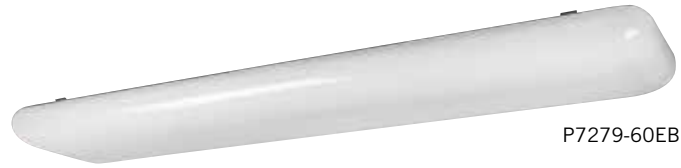

Soft Clouds

CONTOURED, SHALLOW WHITE ACRYLIC CLOUDS. DIFFUSER SUSPENDED FROM WHITE CHASSIS.

Product No.	Finish	Size	Ballast	Lamps
P7278-60EB	White	28" L., 18" W., 4-5/8" ht.	120V HPF electronic	4 F17T8
P7279-60EB		52" L., 12" W., 4-5/8" ht.		2 F32T8
P7280-60EB		52" L., 18" W., 4-5/8" ht.		4 F32T8
P7285-60EB		30-3/4" L., 27-1/4" W., 5" ht.		2 FB32T8