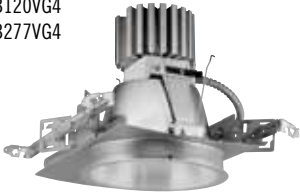

## 8" NEW CONSTRUCTION HOUSING

Product No.	<b>P8220-EB120VG4</b> <b>P8220-EB277VG4</b>	
Ceiling Opening	6-1/4"	
Ceiling Thickness	1-1/4"	
Plaster Frame	9-1/16" x 15-1/2"	
Pryouts	1/2" and 3/4"	

P8220-EB120VG4  
P8220-EB277VG4