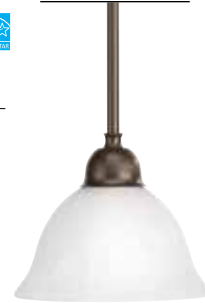

P5145-20EBWB