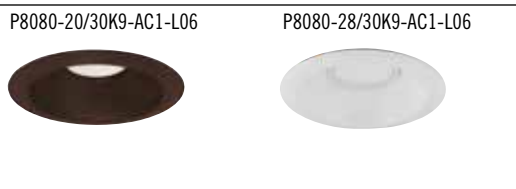

1. **FEATURES**
2. LED (Light Emitting Diode) lamp included
   - 10-watt input power
   - Lumen output 620 lumens
   - Lumen output and distribution comparable to 50w R20 incandescent lamp
   - 90+ CRI
   - TM-21 60,000 hours life
   - Suitable for use in IC or NON-IC applications
   - cULus listed for wet locations

5" P8061 NEW CONSTRUCTION or REMODEL (TRIMS ONLY)

Product No.	P8061-20/30K9-AC1-L06 Antique Bronze P8061-28/30K9-AC1-L06 White P8061-31/30K9-AC1-L06 Black P8061-82/30K9-AC1-L06 Metallic Gray
Description	600 lumen 3000K