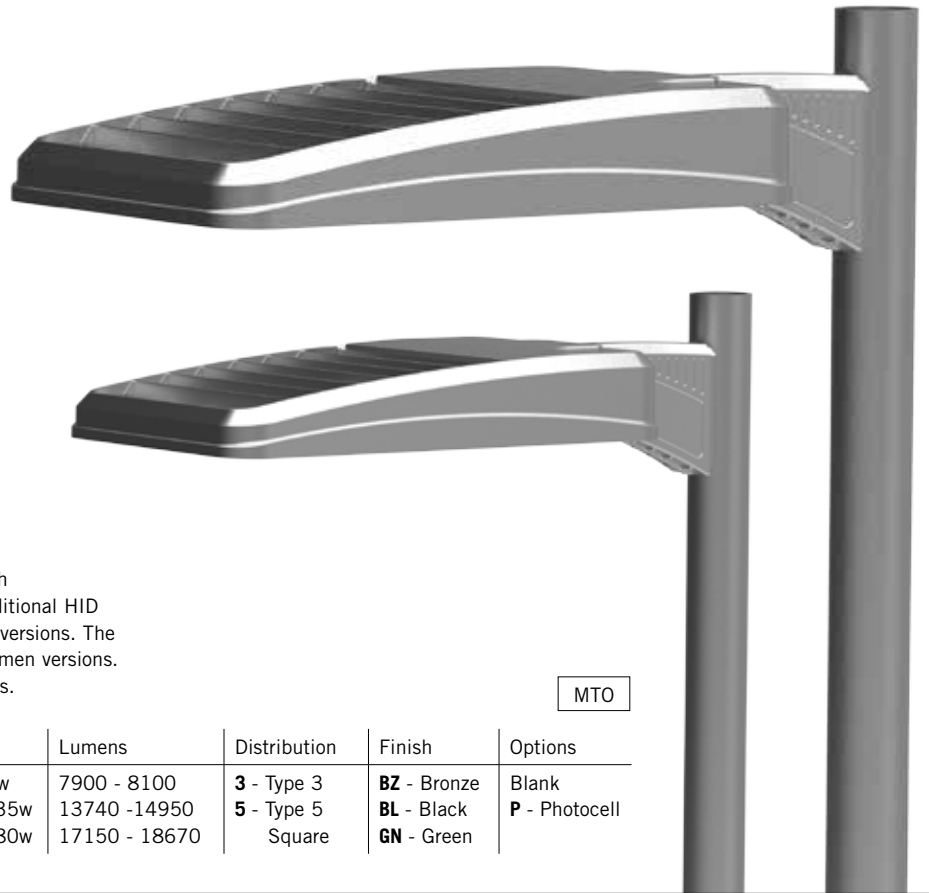

MTO

PCPA Series

PERFORMANCE SERIES
PARKING/SITE LUMINAIRE

The PCPAS and PCPAL Series is designed for parking and area lighting applications utilizing high power LEDs, capable of replacing up to 400W traditional HID luminaires. The PSPAS is offered in 8,000 lumen versions. The PSPAL is offered in 14,000 lumen and 18,000 lumen versions. All models available with Type 3 and Type 5 optics.

Series	Wattage	Lumens	Distribution	Finish	Options
PCPAS - Parking Area Small	90 - 30 LEDs, 90w	7900 - 8100	3 - Type 3	BZ - Bronze	Blank
PCPAL - Parking Area Large	135 - 64 LEDs, 135w	13740 - 14950	5 - Type 5	BL - Black	P - Photocell
	180 - 80 LEDs, 180w	17150 - 18670	Square	GN - Green