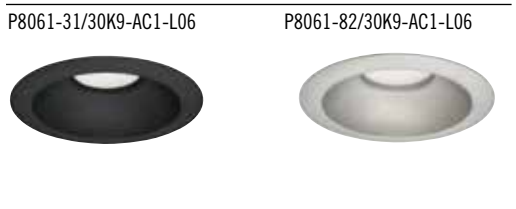

1. **FEATURES**
2. LED (Light Emitting Diode) lamp included
   - Dimmable with many ELV type dimmers
   - 12-watt input power
   - Lumen output 635 lumens
   - Lumen output and distribution comparable to 65w BR30 incandescent lamp
   - 90+ CRI
   - TM-21 60,000 hours life
   - Suitable for use in IC or NON-IC applications
   - cULus listed for wet locations