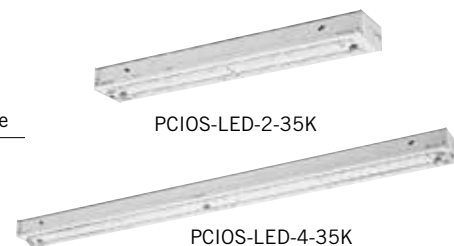

## Flourescent Wall Mount

Product No.	Lamp Type	Nom. Length	Size	Light Orientation
<b>PCIWB-32T8-4D</b>	T8 32w	4'	48-1/2" L., 4-1/2" H.,	Downlight
<b>PCIWB-32T8-4UD</b>			7-1/16" W.	Uplight & Downlight

## Flourescent Strip

Product No.	Finish	Lamps	Lumens	Size
<b>P7265-30EB</b>	White, Baked Enamel	1 17w T8		24" L., 3-3/8" H., 3" W.
<b>P7266-30EB</b>		2 17w T8		
<b>P7267-30EB</b>		1 32w T8		48" L., 3-3/8" H., 3" W.
<b>P7268-30EB</b>		2 32w T8		

## Open LED Striplight

Product No.	Lamp Type	Lumens	Nom. Length	Size	Color Temperature
<b>PCIOS-LED-2-35K</b>	LED 26w	3000	2'	48" L., 1-13/6" H., 47/16" W.	3500K
<b>PCIOS-LED-4-35K</b>	LED 48w	5600	4'	96" L., 1-13/6" H., 47/16" W.	