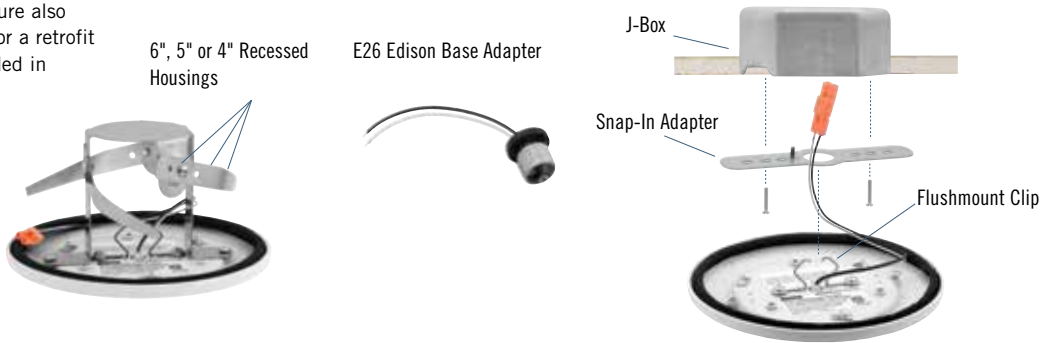

Mini Flush Mount

THE LED FLUSH MOUNT SERIES USES AN INTUITIVE SNAP-IN SYSTEM THAT MAKES FLUSH MOUNT INSTALLATION EASIER THAN EVER. SIMPLY, INSTALL ADAPTER ONTO JUNCTION BOX, THEN SNAP INTO PLACE USING THE FLUSH MOUNT CLIP.

FEATURES

- Flicker free dimming with many ELV dimmers
- Wet location listed
- 3000K color temperature
- 90+CRI
- 120v input voltage AC
- TM-21 60,000 hr. life
- 17w: 1035 delivered Lumens, 60 Lumens/watt
- 12w: 630 delivered Lumens, 52.5 Lumens/watt
- 10.5w: 670 delivered Lumens, 63.8 Lumens/watt
- CA Title 24 Compliant

SURFACE and RECESSED INSTALLATION HARDWARE

Included adjustable mounting option that fits 6", 5" or 4" recessed housing. The fixture also includes an E26 Edison Base adapter for a retrofit screw-in option. This hardware is included in **P8022** and **P8027** series.

Flush Mount / Recessed