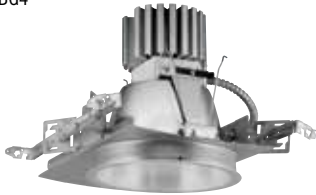

8" NEW CONSTRUCTION HOUSING

Product No.	P8103-EBG4	
Ceiling Opening	6-1/4"	
Ceiling Thickness	1-1/4"	
Plaster Frame	9-1/16" x 15-1/2"	
Pryouts	1/2" and 3/4"	

P8103-EBG4