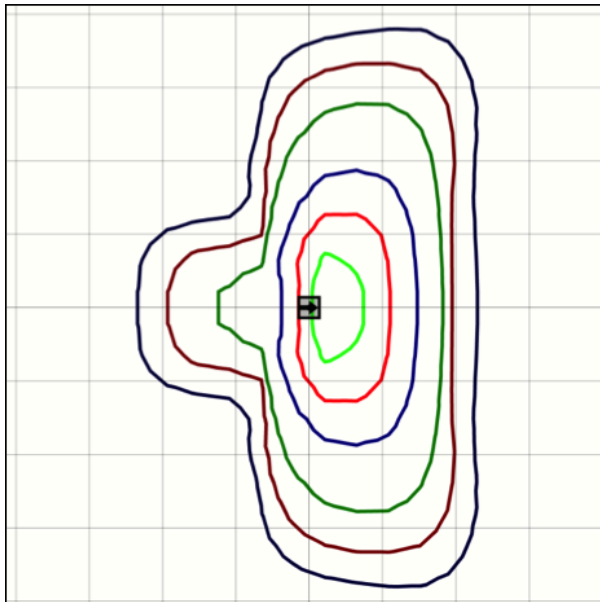

PCPAE Series

ECONOMY SERIES PARKING/SITE LUMINAIRE

The PCPAE Series is designed for parking and area lighting applications utilizing high power LEDs, capable of replacing up to 400W traditional HID luminaires. The PCPAE is offered in 11,000 lumen and 16,000 lumen versions, available with Type 3 and Type 5 optics.

Series	Wattage	Lumens	Distribution	Finish
PCPAE	125 - 16 LEDs, 123w	11150 - 11260	3 - Type 3	BZ - Bronze
	180 - 24 LEDs, 181w	16360 - 16510	5 - Type 5	

TYPE 3 (PCPAE-125-3)