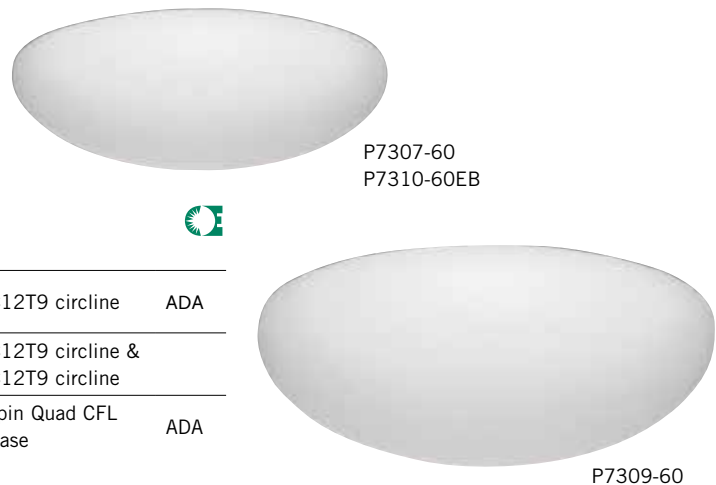

Round Clouds

WHITE CONTOURED ACRYLIC CLOUDS SUSPEND OVERHEAD WITH A ROUNDED FINISH. REGRESSED CHASSIS. WALL OR CEILING MOUNT.

Product No.	Finish	Description	Size	Ballast	Lamps	
P7307-60	White	One-light	16" dia., 4" ht.	120V NPF	1 32w FC12T9 circline	ADA
P7309-60		Two-light	20" dia., 4-1/2" ht.	120V NPF	1 32w FC12T9 circline & 1 32w FC12T9 circline	
P7310-60EB			16" dia., 4" ht.	120V NPF electronic	2 13w 4-pin Quad CFL G24q-1 base	ADA