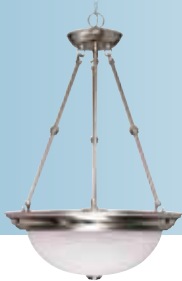

15" Pendant

*(3) 13W T2 Mini Spiral / GU24 base / 2700K Included
Dimensions: Width 15", Height 23", Chain 48", Wire 12'
60-3187 Brushed Nickel / Alabaster Glass
Accessories:
25-1069 3' Section of matching chain