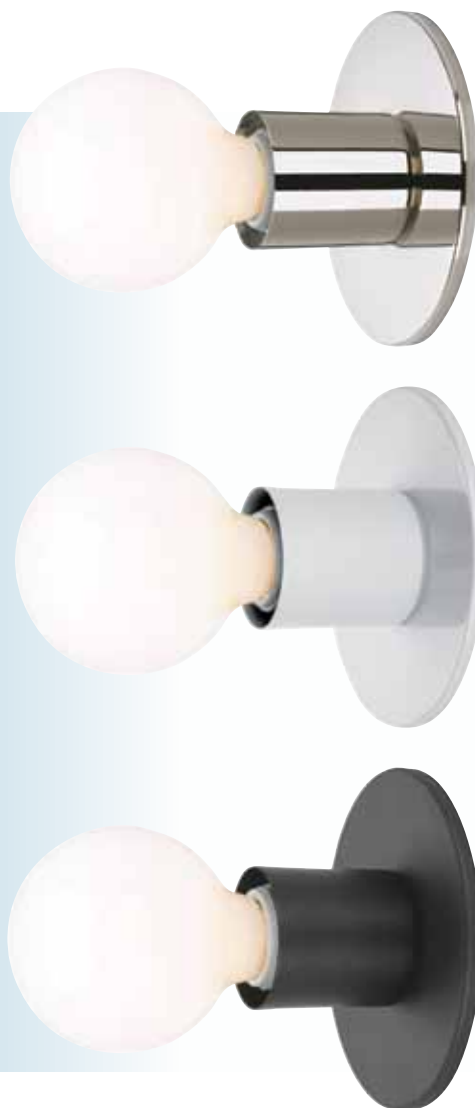

A simple design with so many possibilities. That's the best way to describe Nuvo's wall and ceiling socket fixtures. Line them up, or group them on ceilings or walls to create simple, yet dramatic lighting solutions that show off today's most popular decorative lamp styles.

CEILING / WALL

Style Socket

(1) 60W max. / Medium Base

Dimensions: Diameter 5", Extension 2³/₈" (less lamp)

60-4801 Brushed Nickel

60-4802 Polished Nickel

60-4803 White

60-4804 Dark Bronze

CUL listed for damp location