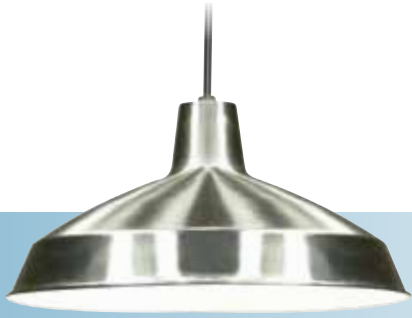

PENDANTS

Warehouse Shade

(1) 100W A19 max. / Medium Base

Dimensions: Width 16", Height 8 1/8", Cord 12'

76-661 Brushed Nickel

76-663 Red

76-662 Old Bronze

76-284 Black

76-283 White

76-660 Green