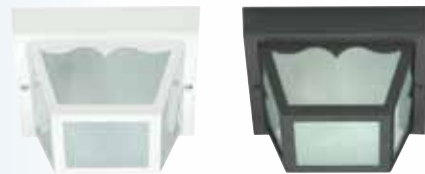

CARPORT FLUSH MOUNTS

Small Poly Frame

(1) 60W A19 max. / Medium base
Dimensions: Width 8 1/4", Height 4 3/4"

77-835 White / Frosted Glass

77-863 Black / Frosted Glass