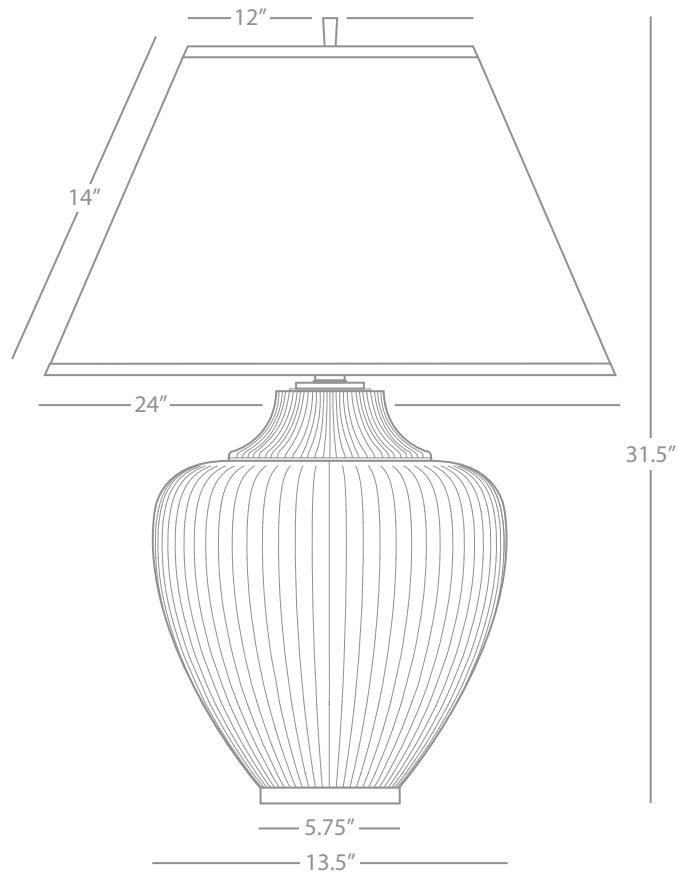

9890

Louis Large Pot
1-150W Max.
Bulb Type: A
Switch: 3-Way
Buddha Bronze Finish w/ Pale
Sage Antique over Cast Metal
Mist Saki Fabric Shade