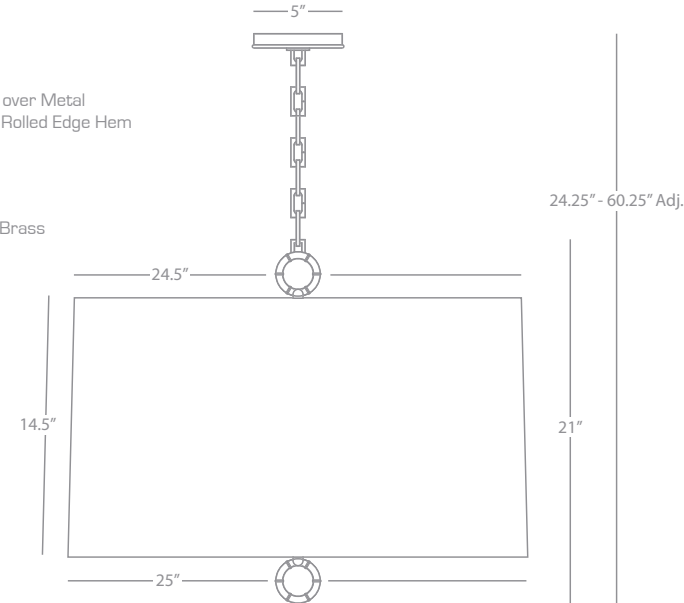

Jonathan Adler Meurice

JONATHAN ADLER MEURICE

Z657

25" Dia. Shade Pendant
3-100W Max.
Bulb Type: A
Direct Wire Only
Deep Patina Bronze Finish over Metal
Off White Linen Shade w/ Rolled Edge Hem
24" Acrylic Diffuser
Susp. Hardware: 3' Chain

FINISH OPTIONS:

657 Natural Antique Brass
S657 Polished Nickel