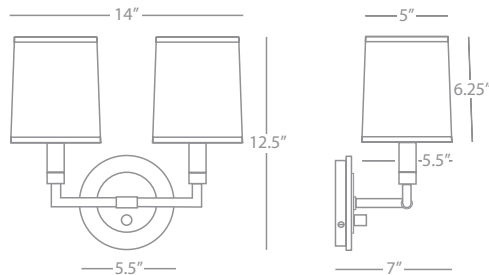

D2137

Double Sconce

2 - 60W Max.
Bulb Type: B10.5 Candelabra
Switch: On-Off
24" Cord Cover/ Direct Wire
Blackened Antique Nickel Finish w/
Matte Black Accents
Honed White Marble Back Plate
Ascot White Fabric Shade w/
Contrasting Trim

FINISH / SHADE OPTIONS:

2137 Aged Natural Brass w/
Cocoa Brown Accents
Honed Travertine Back Plate
Fondine Fabric Shade w/
Contrasting Trim