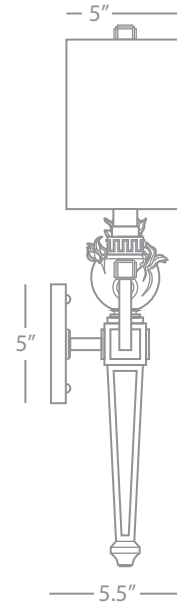

Mary McDonald Leopold

MARY MCDONALD LEOPOLD

2536X

Wall Sconce

2 - 60W Max.

Bulb Type: B11 Candelabra

Direct Wire Only

Hotel Silver Finish

Rectangular Charcoal Gray Cotton Shade w/
Rolled Edge Hem

FINISH / SHADE OPTIONS:

2531 Natural Brass

Ivory Cotton

2531X Natural Brass

Charcoal Gray Cotton

2536 Hotel Silver Finish

Off White Cotton