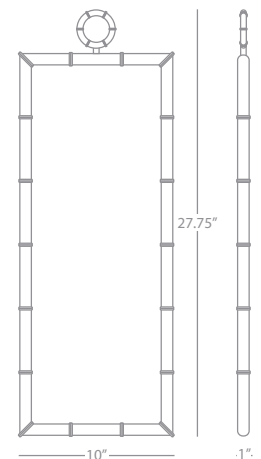

JONATHAN ADLER MEURICE

S656

Mirror

Polished Nickel Finish over Metal