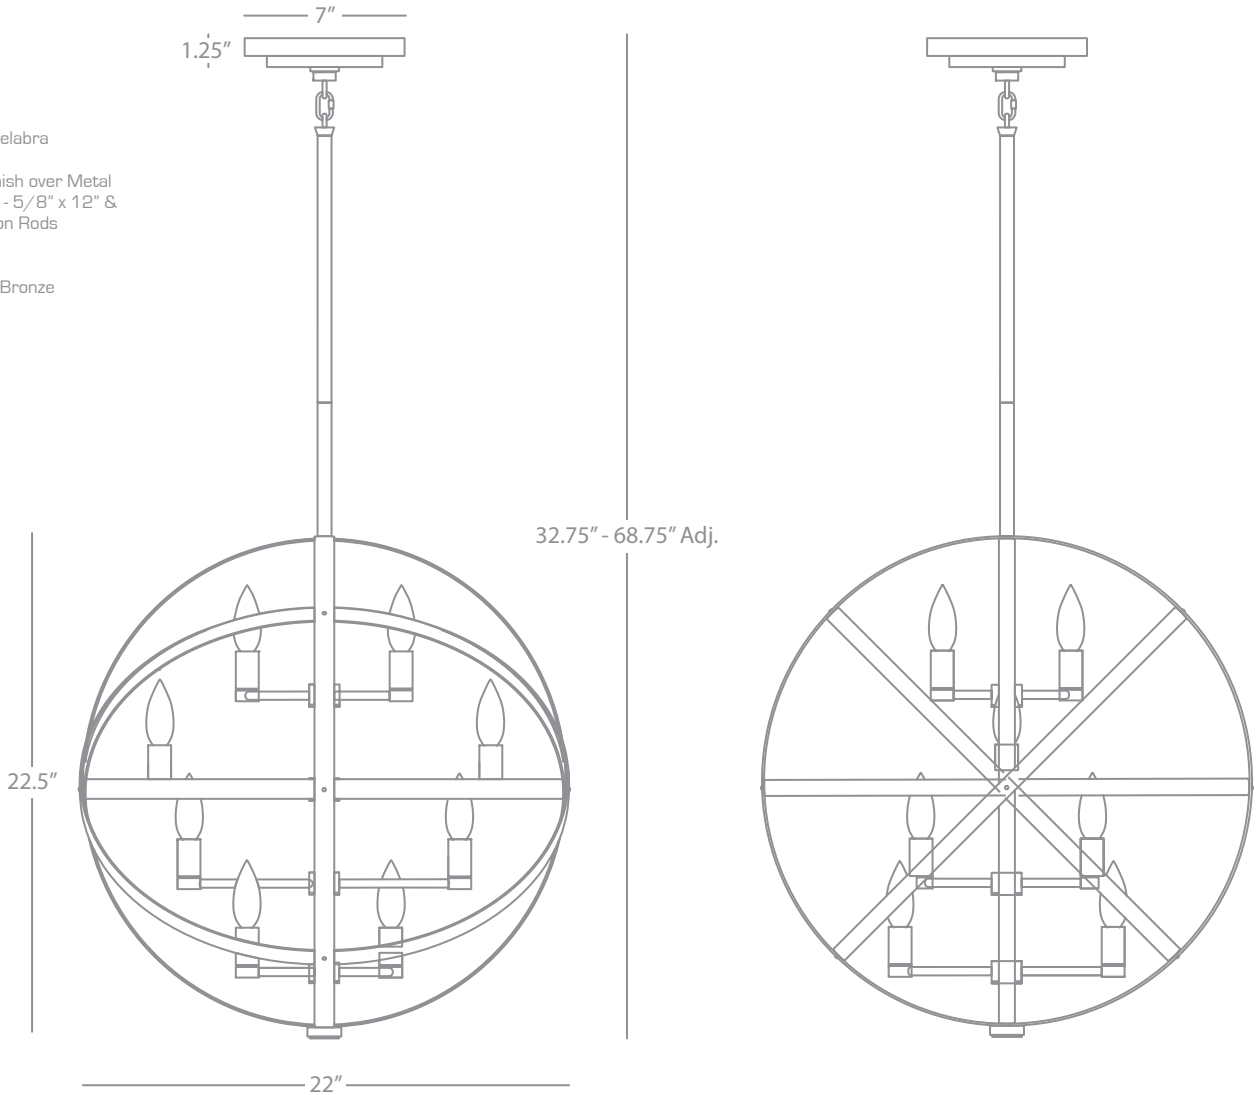

D2164

8 Light Pendant

8-60W Max.
Bulb Type: B10.5 Candelabra
Direct Wire Only
Dark Antique Nickel Finish over Metal
Susp. Hardware: 3 pcs - 5/8" x 12" &
1 pc - 5/8 x 6" Extension Rods

FINISH OPTION:

Z2164 Deep Patina Bronze