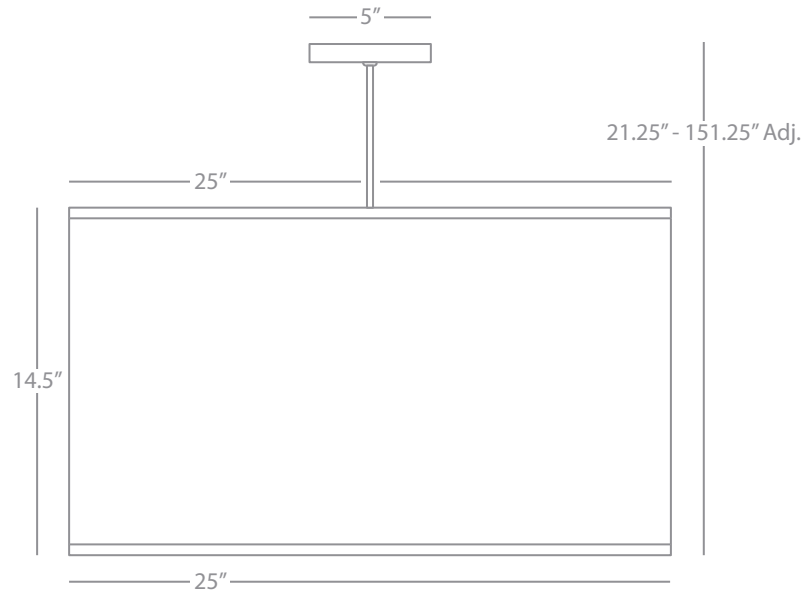

ELENA

B169

Large Pendant

1 - 150W Max.
Bulb Type: A
Direct Wire
Taupe Dupoini Fabric Shade
Susp. Hardware: 12ft. White Cord

SHADE OPTIONS:

K169 Mushroom Dupoini
W169 Pearl Dupoini

170

172