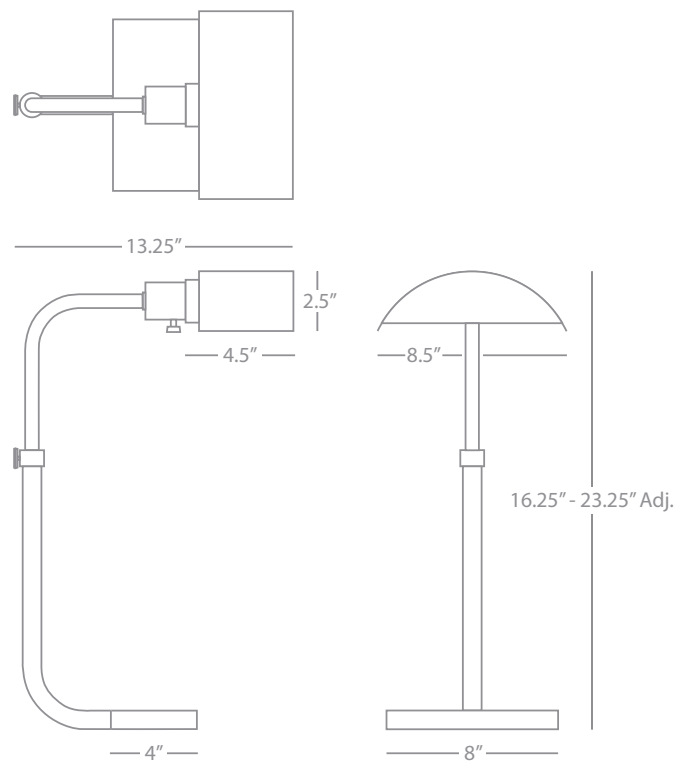

Bulb Type: A

Switch: Hi-Lo Dimming

Polished Nickel Finish

Metal Shade

FINISH OPTIONS:

461 Aged Brass

Z461 Deep Patina Bronze

KOLEMAN