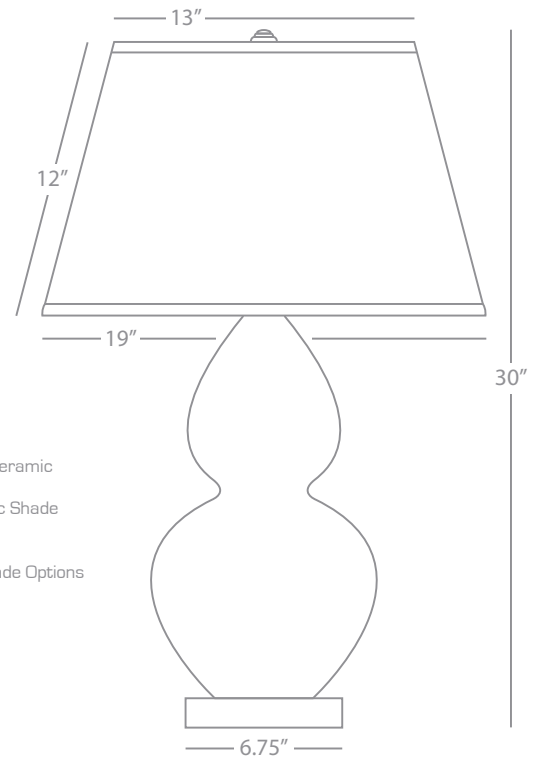

A671X

Table Lamp
1-150W Max.
Bulb Type: A
Switch: 3-Way
Chocolate Glazed Ceramic
Round Lucite Base
Pearl Dupioni Fabric Shade

See Page 170 for
Color / Base / Shade Options