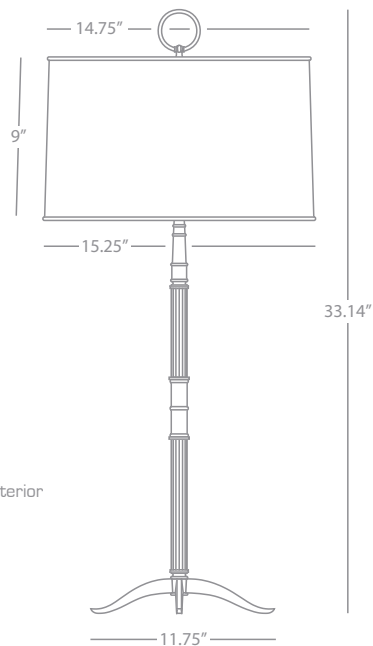

2 - 60W Max.
 Bulb Type: G16.5 Candelabra
 Direct Wire Only
 Polished Nickel Finish
 Metal Shade

PORTER

S1910

Column Table Lamp

1-150W Max.
 Bulb Type: A
 Switch: Full Range Dimmer
 Polished Nickel Finish
 Metal Shade w/ Painted White Interior