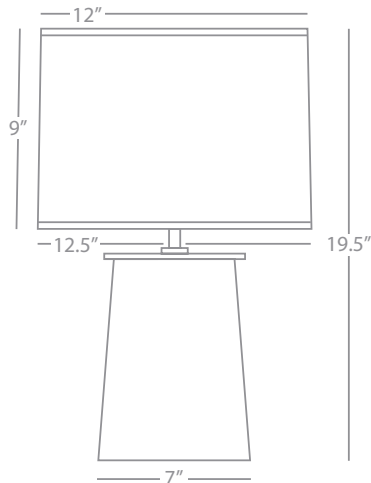

2400

Squatty Accent Lamp

1-100W Max.
Bulb Type: A
Switch: 3-Way
Ebony Finished Oak w/
Deep Patina Bronze Accents
Oyster Linen Shade w/
Self Fabric Top Diffuser

FINISH / SHADE OPTIONS:

2400X Ebony Oak w/
Deep Patina Bronze Accents
Truffle Linen Shade

2410 White Washed Oak w/
Satin Nickel Accents
Oyster Linen Shade