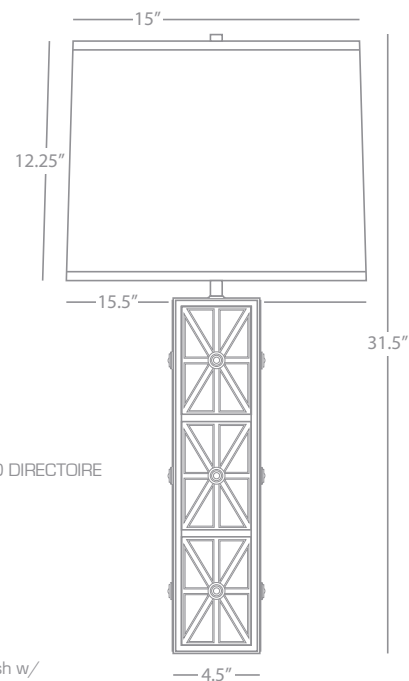

MARY MCDONALD DIRECTOIRE

2550B

Table Lamp

1 - 150W Max.
Bulb Type: A
Switch: 3-Way
Antique Brass Finish w/
Black Glass Accents
Black Painted Opaque Parchment Square Shade

FINISH OPTIONS:

2550 Antique Brass w/ Black Glass Accents
Mont Blanc Parchment
2560 Silver Plate w/ Gray Glass Accents
White Mont Blanc Parchment