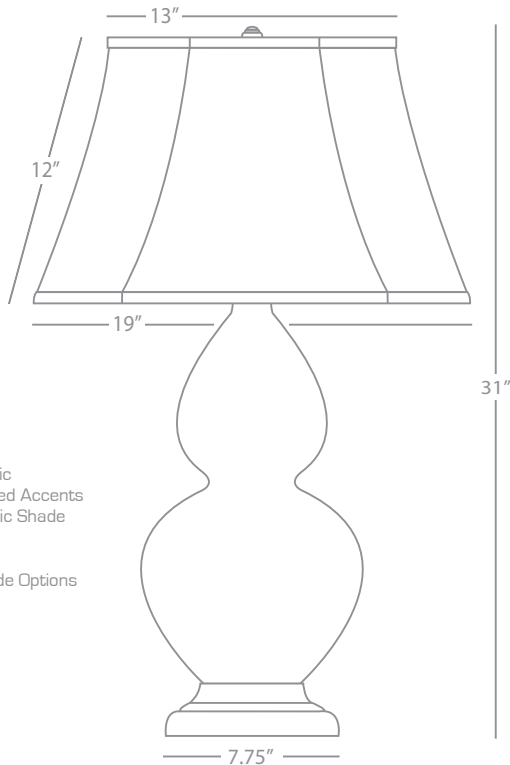

1673

Table Lamp
1-150W Max.
Bulb Type: A
Switch: 3-Way
Apple Glazed Ceramic
Antique Silver Finished Accents
Ivory Stretched Fabric Shade

See Page 170 for
Color / Base / Shade Options