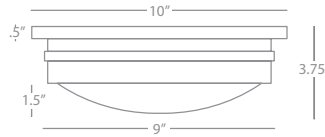

Roderick

RODERICK

B1316

10" Flush Mount

1-60W Max.
Bulb Type: B10 Candelabra
Direct Wire Only
Antique Silver Finish
White Frosted Glass Shade

FINISH OPTIONS:

C1316 Polished Chrome
S1316 Polished Nickel
Z1316 Deep Patina Bronze