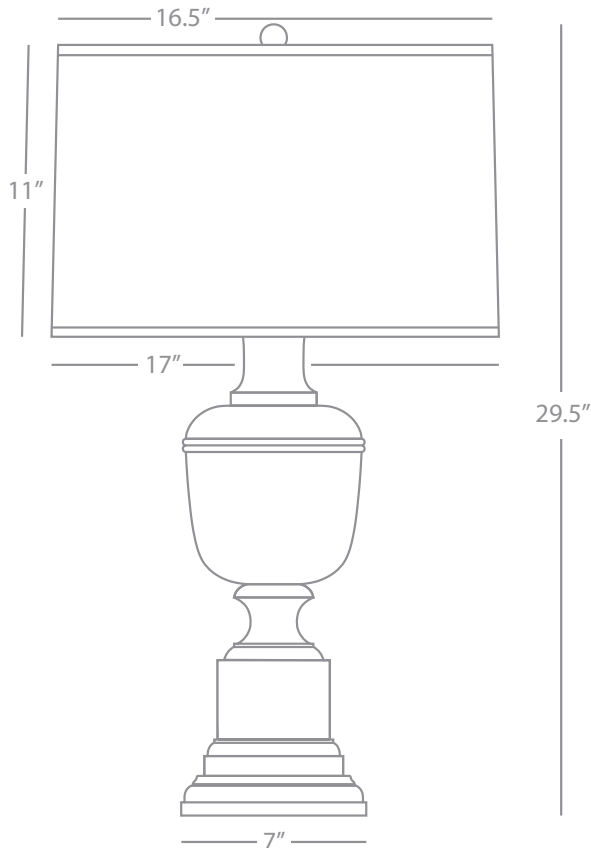

2501

Table Lamp

1-150W Max.

Bulb Type: A

Switch: 3-Way

Red Lacquered Paint w/
Natural Brass & Ivory Crackle Accents
Red Painted Opaque Parchment Shade w/ Matte Gold Lining

FINISH / SHADE OPTIONS:

- **2500** Cobalt Lacquered Paint
  Cobalt Painted Parchment Shade
- **2500X** Cobalt Lacquered Paint
  Cloud Cream Silk Shade
- **2501X** Red Lacquered Paint
  Cloud Cream Silk Shade
- **2502** Chocolate Lacquered Paint
  Chocolate Painted Parchment Shade
- **2502X** Chocolate Lacquered Paint
  Cloud Cream Silk Shade
- **2503** Black Lacquered Paint
  Black Painted Parchment Shade
- **2503X** Black Lacquered Paint
  Cloud Cream Silk Shade
- **2600** Tangerine Lacquered Paint
  Tangerine Painted Parchment Shade
- **2600X** Tangerine Lacquered Paint
  Cloud Cream Silk Shade
- **2601** Ivory Lacquered Paint
  Ivory Painted Parchment Shade
- **2601X** Ivory Lacquered Paint
  Cloud Cream Silk Shade
- **2602** Blush Lacquered Paint
  Blush Painted Parchment Shade
- **2602X** Blush Lacquered Paint
  Cloud Cream Silk Shade