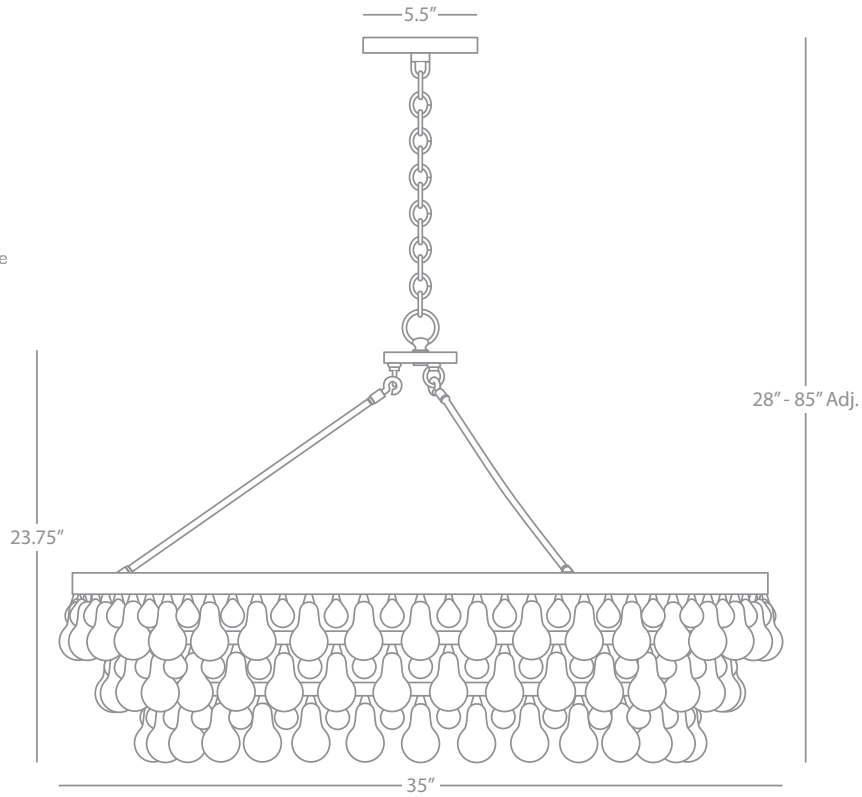

Bling

BLING

S1004

Large Chandelier

6 - 100W Max.

Bulb Type: A

Direct Wire

Polished Nickel Finish

Glass Drops

Susp. Hardware: 3 Ft. Chain

FINISH OPTION:

Z1004 Deep Patina Bronze