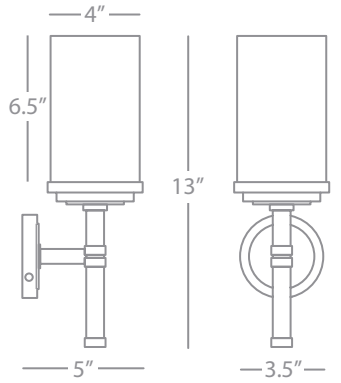

Halo

Shown with Optional Junction Box Cover Plate

HALO

1324

Single Sconce

1 - 60W Max.

Bulb Type: A

Direct Wire Only

Brushed Brass Finish w/

Polished Brass Accents

Cased White Glass Shade

FINISH / SHADE OPTIONS:

B1324 Brushed Nickel Finish w/
Polished Nickel Accents

C1324 Brushed Chrome Finish w/
Polished Chrome Accents

*Metal Junction Box Cover Plate in Matching Finish Included