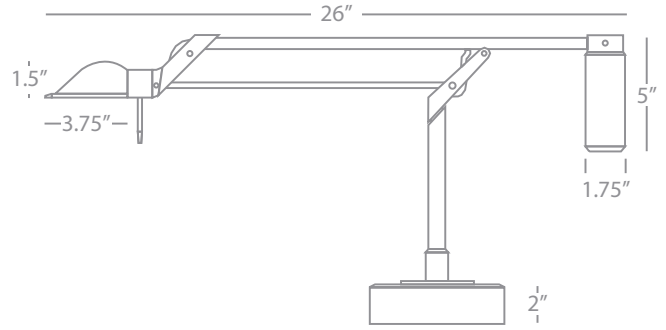

Crane

CRANE

2107

Task Table Lamp

1-35W Max.
Bulb Type: GY 6.35 Bi-Pin 12V Halogen
Switch: Hi-Lo Dimming
Dark Natural Brass over Metal
Metal Shade
Frosted Tempered Glass Top Diffuser
Clear Tempered Glass Bottom Diffuser

FINISH OPTIONS:

S2107 Polished Nickel