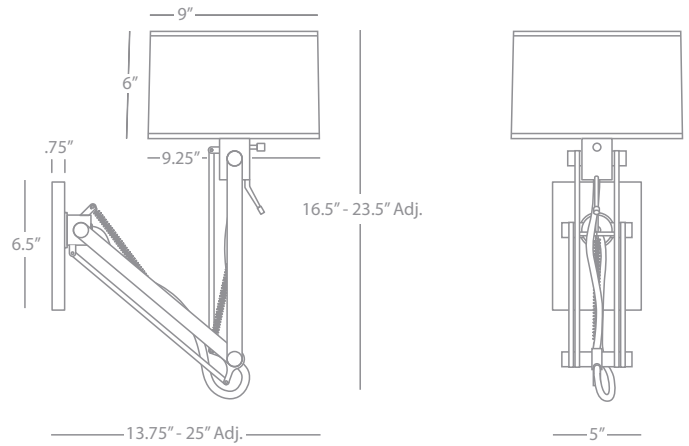

GILBERT

D176

Boom Wall Sconce
1-100W Max.
Bulb Type: A
Switch: Hi-Lo Dimming
24" Cord Cover / Direct Wire
Dark Antique Nickel Finish
Oyster Linen Shade