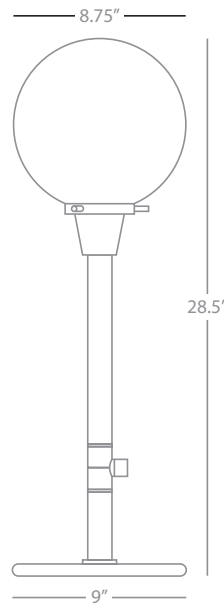

RICO ESPINET BUSTER

Z244

Globe Quad Pendant

4-60W Max.
Bulb Type: B11 Torpedo
Direct Wire
Deep Patina Bronze Finish
Topaz Seeded Glass Shade
Susp. Hardware: 12 pcs. 5/8" X 12"
& 4 pcs. 5/8" X 6" Extension Rods

FINISH / SHADE OPTIONS:

S244 Polished Nickel
White Cased Glass

RICO ESPINET BUSTER

S241

Globe Table Lamp

1 - 100W Max.
Bulb Type: A
Switch: Full Range Dimmer
Polished Nickel Finish
White Cased Glass Shade

FINISH / SHADE OPTIONS:

Z241 Deep Patina Bronze
Topaz Seeded Glass

RICO ESPINET BUSTER

Z242

Globe Floor Lamp

1 - 100W Max.
Bulb Type: A
Switch: Full Range Dimmer
Deep Patina Bronze Finish
Topaz Seeded Glass Shade

FINISH / SHADE OPTIONS:

S242 Polished Nickel
White Cased Glass