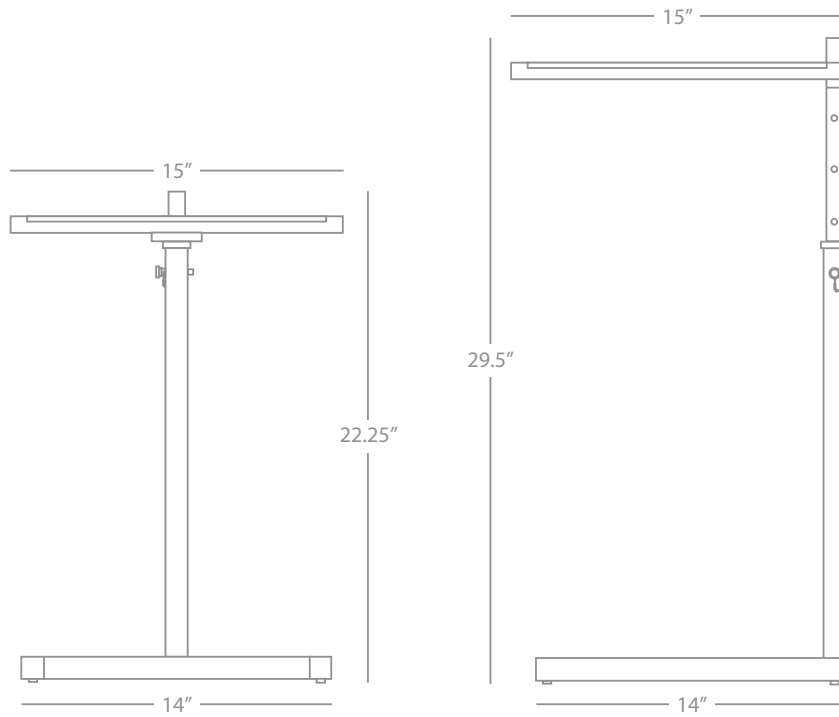

Doughnut

DOUGHNUT

S909

Adjustable Table

Antique Silver Finish

Smoke Tempered Glass Top

FINISH OPTION:

Z909 Deep Patina Bronze