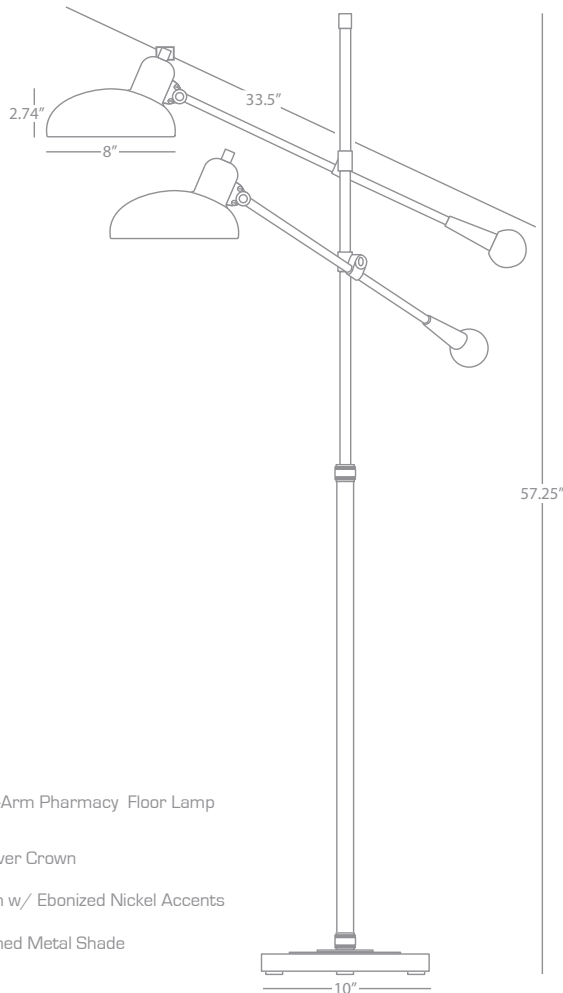

BRUNO

1848

Adjustable Double-Arm Pharmacy Floor Lamp

2-60W Max.
Bulb Type: A19 Silver Crown
Switch: On-Off
Lead Bronze Finish w/ Ebonized Nickel Accents over Metal
Lead Bronze Finished Metal Shade