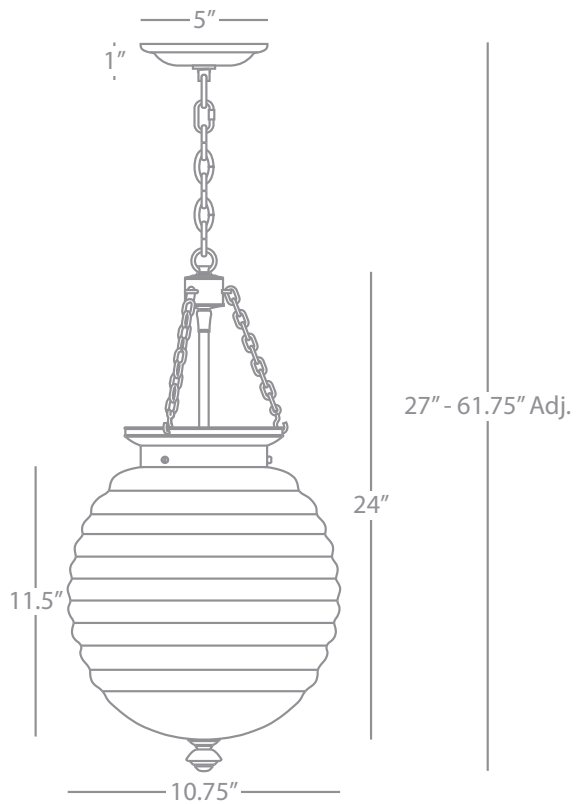

Beehive

BEEHIVE

D616

Pendant

3-60W Max.

Bulb Type: B11 Torpedo

Direct Wire Only

Dark Antique Nickel Finish over Metal

Clear Glass Shade

Susp. Hardware: 3ft. Chain

FINISH / SHADE OPTIONS:

N616 Polished Nickel w/ Clear Glass Shade

S616 Polished Nickel w/ White Cased Glass Shade

Z616 Deep Patina Bronze w/ Topaz Glass Shade