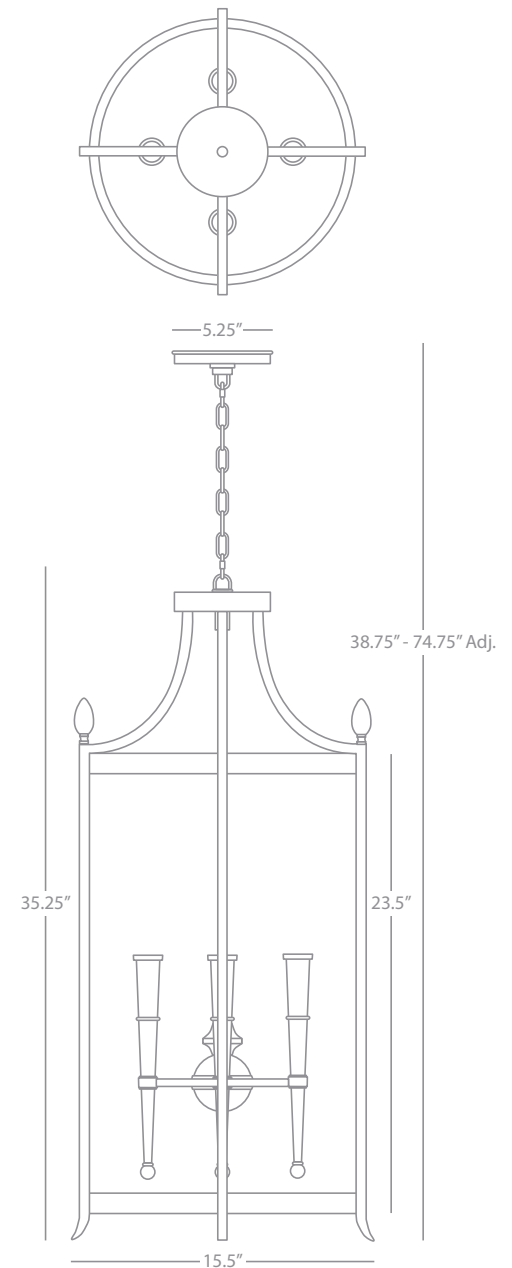

WARWICK

861

Large Pendant

4-60W Max.
Bulb Type: B10.5 Candelabra
Direct Wire
Antique Brass Finish w/
Painted Bronze Accents
Clear Glass Shade Panels
Susp. Hardware: 3ft. Chain

FINISH OPTION:

S861 Antique Silver w/
Painted Bronze Accents