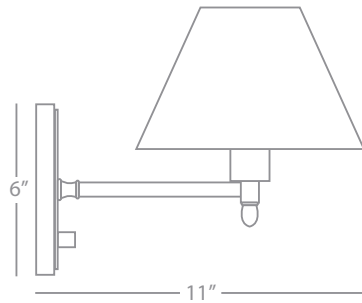

MEILLEUR

Z428X

Single Swing Arm Wall Sconce
1-100W Max.
Bulb Type: A
Switch: Full Range Dimmer
Cord Cover / Direct Wire
Deep Patina Bronze Finish over Metal
Light Beige Linen Shade w/ Rolled Edge Hem

FINISH OPTION:

S428X Polished Nickel
Off White Linen

MEILLEUR

Z429X

Double Swing Arm Sconce
1-100W Max.
Bulb Type: A
Switch: Full Range Dimmer
Cord Cover / Direct Wire
Deep Patina Bronze Finish
Light Beige Linen Shade w/ Rolled Edge Hem

FINISH/ SHADE OPTION:

S429X Polished Nickel
Off White Linen