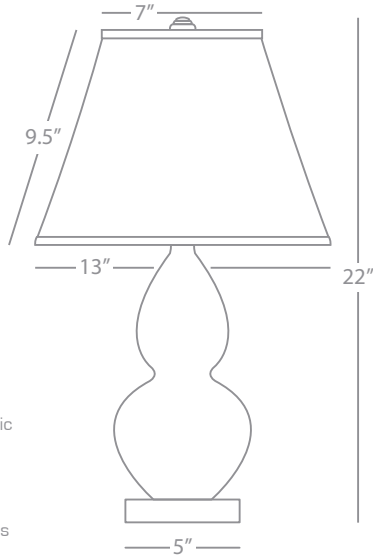

Double Gourd

DOUBLE GOURD

A770X

Accent Lamp
1-150W Max.
Bulb Type: A
Switch: 3-Way
Smokey Taupe Glazed Ceramic
Round Lucite Base
Pearl Dupioni Fabric Shade

See Page 170 for
Color / Base / Shade Options