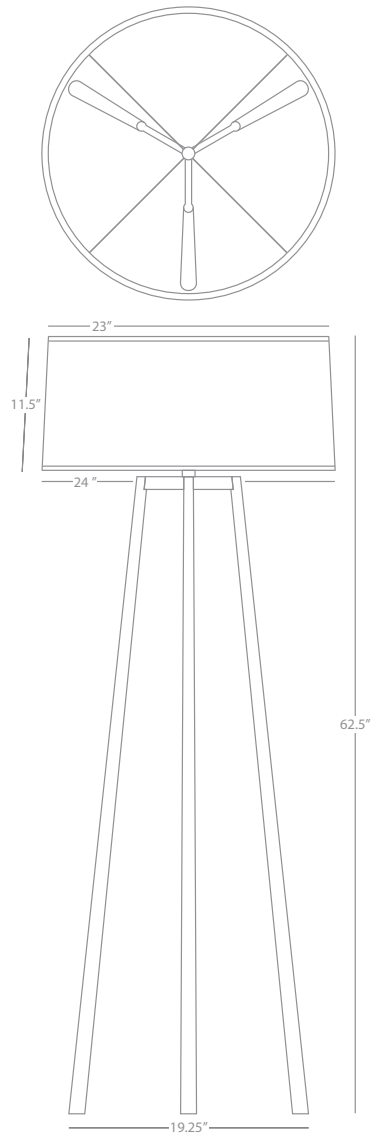

Rico Espinet Shinto

RICO ESPINET SHINTO

2171

Tripod Floor Lamp

1 - 150W Max.
Bulb Type: A
Switch: 3 - Way
Wrought Iron Finish over Steel
Ascot White Fabric Shade w/
Black Contrast Trim