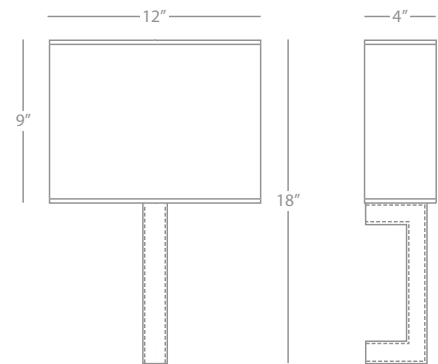

1955

"C" Wall Sconce

2-60W Max.
Bulb Type: B11 Torpedo
Direct Wire Only
Saddle Brown Leather w/ Off-White Contrast Stitching
Polished Nickel Finished Hardware
Ascot Bone Fabric Shade

FINISH / SHADE OPTION:

1956 Black Leather
Ascot White Fabric Shade