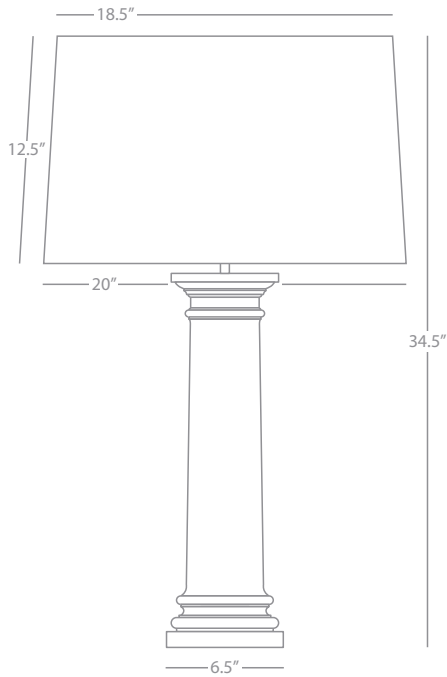

PHOEBE AL FRESCO

WZ453

Outdoor Table Lamp

1-100W Max.
Bulb Type: A
Switch: On-Off
Weathered Zinc Painted Finish over Poly Resin
White Sunbrella Fabric Shade Cover
UL Rated Wet Location

FINISH OPTION:
JV453 Java Brown