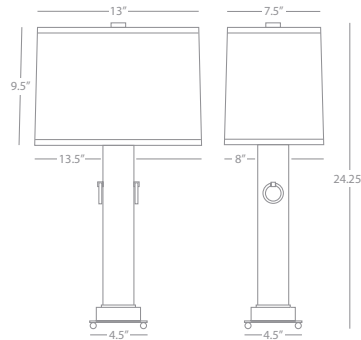

MARY MCDONALD ONDINE

2510B

Accent Lamp

1-100W Max.

Bulb Type: A

Switch: Hi-Lo

Natural Brass Finish

Rectangular Black Painted

Opaque Parchment Shade w/

Gold Tortoise Lining

SHADE OPTIONS:

2510 Off White Silk Shade

2510R Ruby Red Side Pleat Silk Shade