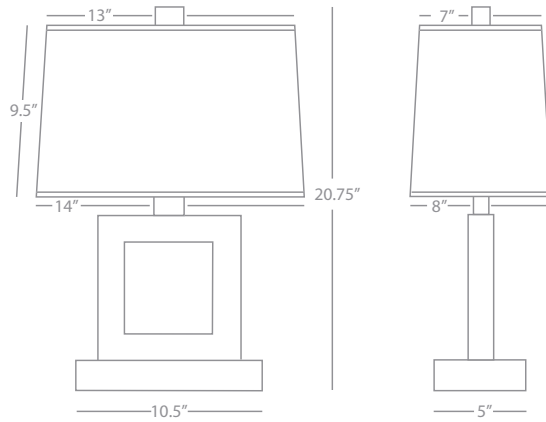

DOUGHNUT

103XBN

Jerry Table Lamp

1-150W Max.

Bulb Type: A

Switch: 3-Way

Antique Brass Finish over Metal

Ebony Finished Wood Base