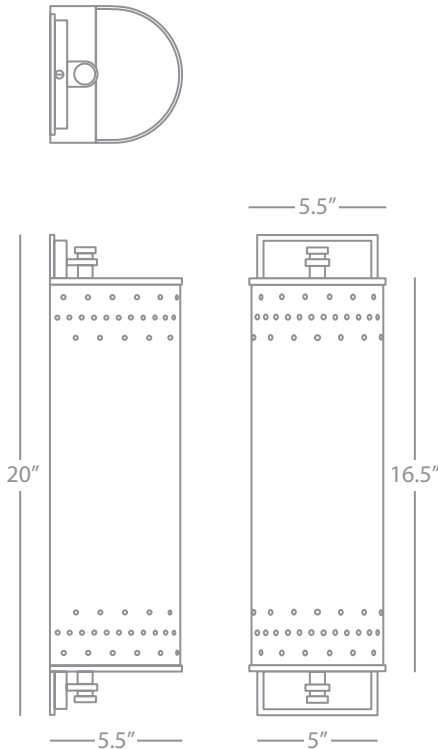

MILO

Z7400

Small Outdoor Wall Sconce

1 - 100W Max.
Bulb Type: A
Direct Wire Only
Deep Patina Bronze over Brass
Clear Glass Diffuser
UL Rated Wet Location

FINISH OPTIONS:

7400 Natural Brass
P7400 Patina Nickel

MILO

7401

Large Outdoor Wall Sconce

2 - 100W Max.
Bulb Type: A
Direct Wire Only
Natural Brass
Clear Glass Diffuser
UL Rated Wet Location

FINISH OPTIONS:

P7401 Patina Nickel
Z7401 Deep Patina Bronze