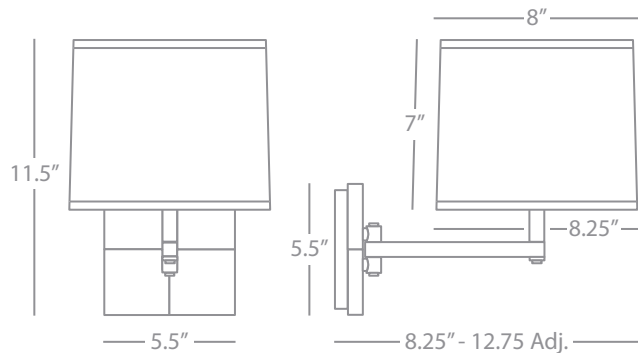

Oliver

OLIVER

829

Swing Arm Sconce

1-60W Max.

Bulb Type: B10.5 Candelabra

Switch: On-Off Line Switch

24" Cord Cover/ Direct Wire

Unfinished Mango Wood w/

Patina Nickel Accents

Open Weave Heather Linen Shade

OLIVER

828

Table Lamp

1-150W Max.

Bulb Type: A

Switch: Hi-Lo Dimming

Unfinished Mango Wood w/

Patina Nickel Accents

Rectangular Open Weave Heather Linen Shade