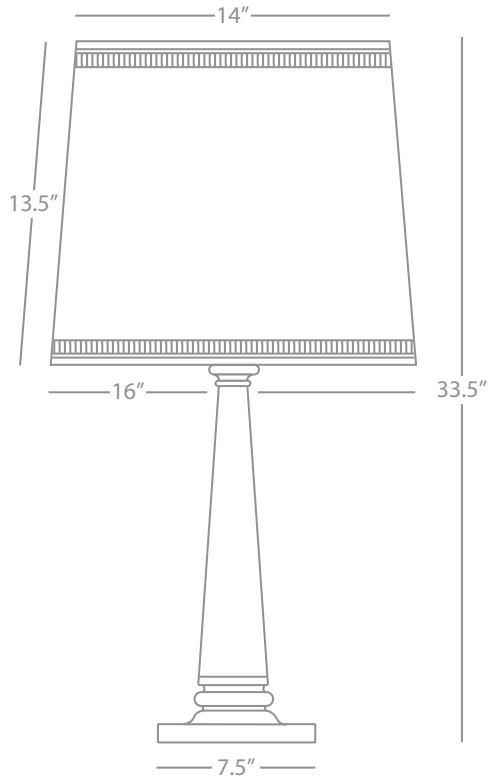

1-60W Max.
Bulb Type: B10 Candelabra
Switch: Hi-Lo Dimming
Lead Crystal w/ Silver Plated Accents
White Mont Blanc Parchment Shade w/
Grosgrain Trim

LUCIDITY

3303

Tapered Column Table Lamp

1-150W Max.
Bulb Type: A
Switch: 3-Way
Acrylic Column w/
Silver Plated Accents
White Mont Blanc Parchment Shade w/
Grosgrain Trim