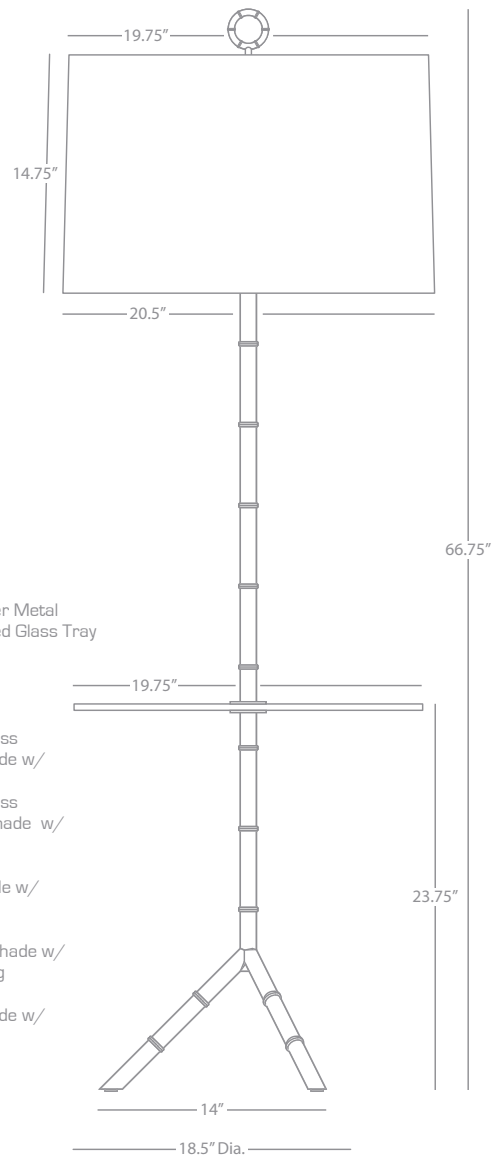

Z652B

Tray Table Floor Lamp

1-150W Max.

Bulb Type: A

Switch: Full Range Dimmer

Deep Patina Bronze Finish over Metal

19.75" x 3/8" Clear Tempered Glass Tray

Black Parchment Shade w/

Gold Tortoise Lining

FINISH / SHADE OPTIONS:

652 Antique Natural Brass
Off White Linen Shade w/
Rolled Edge Hem

652B Antique Natural Brass
Black Parchment Shade w/
Gold Tortoise Lining

S652 Polished Nickel
Off white Linen Shade w/
Rolled Edge Hem

S652X Polished Nickel
White Parchment Shade w/
Silver Tortoise Lining

Z652 Deep Patina Bronze
Off White Linen Shade w/
Rolled Edge Hem