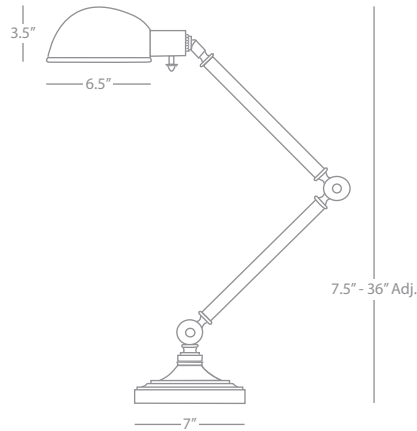

Kinetic

KINETIC

Z1500DBZ

Adjustable Pharmacy Task Table Lamp

1-160W Max.

Bulb Type: A

Switch: Hi-Lo Dimming

Deep Patina Bronze Finish over Metal / Brass

Metal Shade

FINISH OPTIONS:

1500 Antique Brass

B1500BRC Brushed Chrome