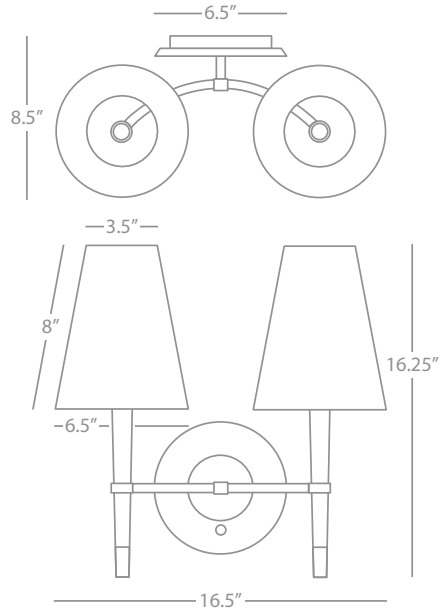

Jonathan Adler Ventana

JONATHAN ADLER VENTANA

PN771

Double Sconce

2-60W Max.
Bulb Type: B10 Candelabra
Switch: Hi-Lo Dimming
24" Cord Cover / Direct Wire
Ebony Finished Wood w/ Polished Nickel Finished Accents
Natural Linen Shade w/ Rolled Edge Hem

FINISH OPTION:

771 Antique Brass Finished Accents