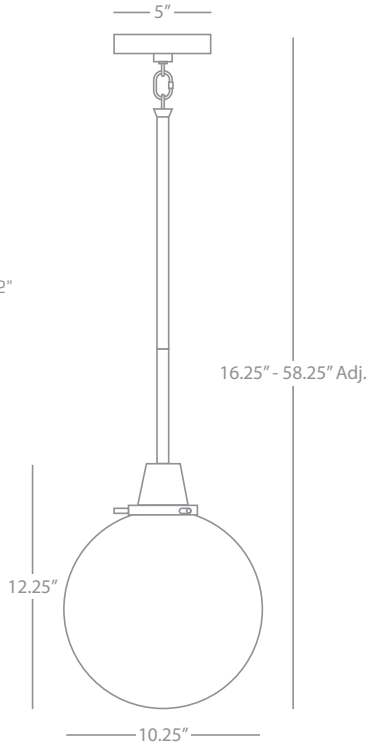

Rico Espinet Buster

RICO ESPINET BUSTER

S243

Globe Pendant

1 - 100W Max.
Bulb Type: A
Switch: Direct Wire
Polished Nickel Finish
White Cased Glass Shade
Susp. Hardware: 3 pcs - 5/8" X 12"
& 1 pc - 5/8" X 6" Extension Rods

FINISH / SHADE OPTIONS:

Z243 Deep Patina Bronze
Topaz Seeded Glass

RICO ESPINET BUSTER

Z240

Globe Accent Lamp

1 - 100W Max.
Bulb Type: A
Switch: Hi-Lo Line Switch
Deep Patina Bronze Finish
Topaz Seeded Glass Shade

FINISH / SHADE OPTIONS:

S240 Polished Nickel
White Cased Glass