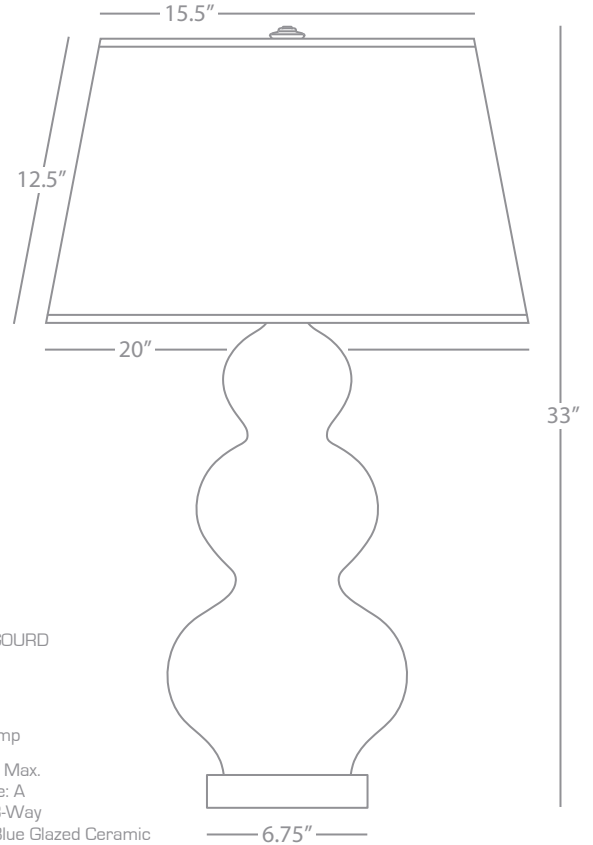

TRIPLE GOURD

A368X

Table Lamp

1-150W Max.
Bulb Type: A
Switch: 3-Way
Marine Blue Glazed Ceramic
Square Lucite Base
Pearl Dupioni Fabric Shade

See Page 171 for Color / Base / Shade Options