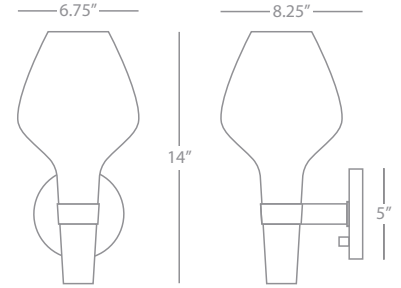

WH735

Wall Sconce

1-60W Max.
Bulb Type: B11 Torpedo
Switch: Hi-Lo Dimming
24" Cord Cover/ Direct Wire
Polished Nickel Finish
White Cased Glass Shade

COLOR OPTIONS:

BL735 Blue
GN735 Green
GY735 Gray
OR735 Orange
PR735 Purple
RD735 Red
YL735 Yellow