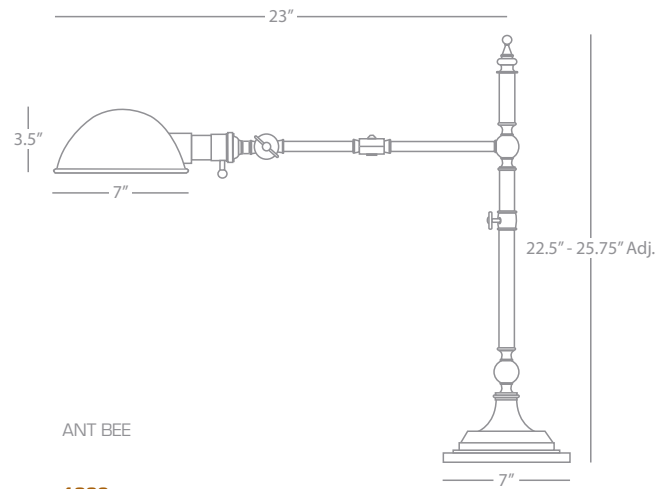

ANT BEE

1862

Swing-Arm Pharmacy Table Lamp

1-60W Max.
Bulb Type: A
Switch: Hi-Lo Dimming
Deep Patina Bronze Finish
Metal Shade