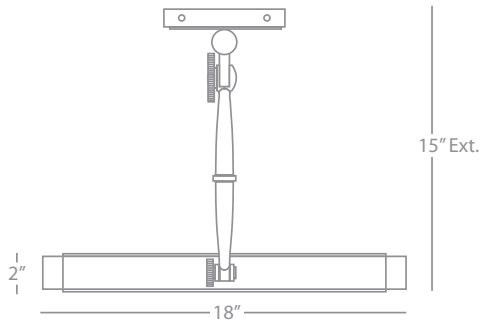

Meilleur

MEILLEUR

407

18" Picture light
2-25W Max.
Bulb Type: B9.5 Candelabra
Switch: On-Off Line
Cord Cover / Direct Wire
Antique Brass Finish
Metal Shade
FINISH OPTIONS:
D407 Dark Antique Nickel
Z407 Deep Patina Bronze