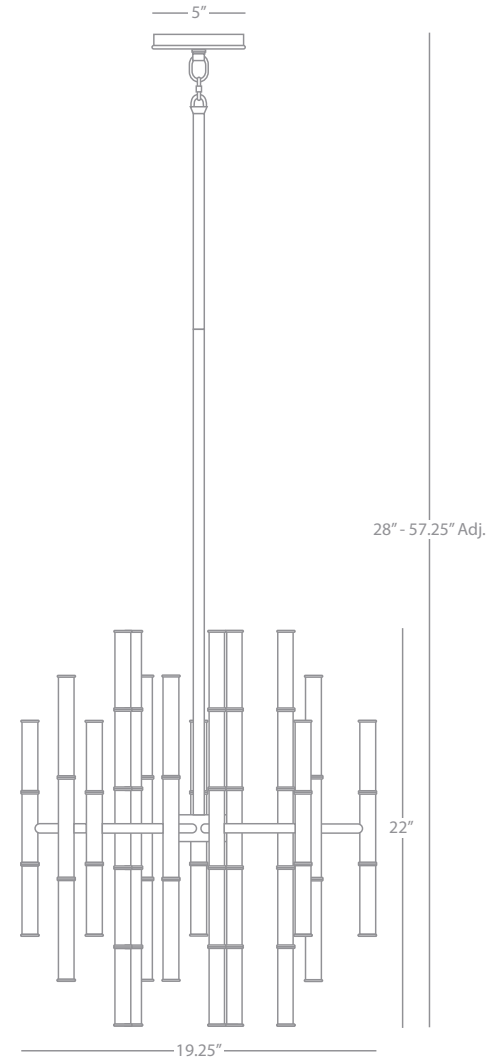

S653

18" Dia. Shade Pendant
2-100W Max.
Bulb Type: A
Direct Wire Only
Polished Nickel Finish over Metal
Off White Linen Shade w/ Rolled Edge Hem
17" Acrylic Diffuser
Susp. Hardware: 3' Chain

FINISH OPTIONS:

653 Natural Antique Brass
Z653 Deep Patina Bronze