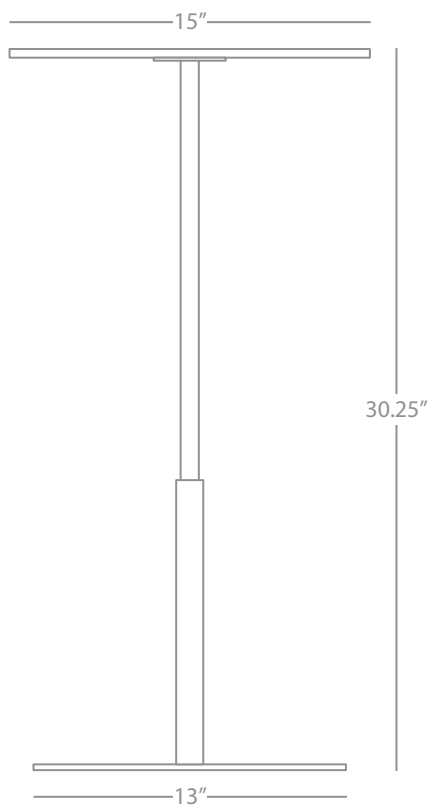

SATURNIA

Z916

Martini Table

Deep Patina Bronze Finish

15" x 3/8" Clear Tempered Glass Top

FINISH OPTION:

S916 Stainless Steel