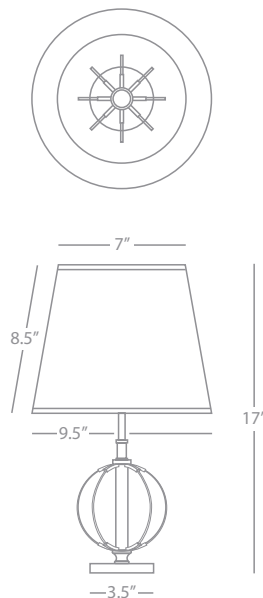

LATITUDE

3371

Accent Lamp

1 - 60W Max.
Bulb Type: 10.5 Candelabra
Switch: Hi-Lo Line Switch
Aged Brass Finish w/
Clear Glass Accents
Oyster Grey Silk Shade w/
Gold Foil Lining

FINISH/ SHADE OPTION:

D3371 Dark Antique Nickel
Off White Silk Shade w/
Silver Foil Lining