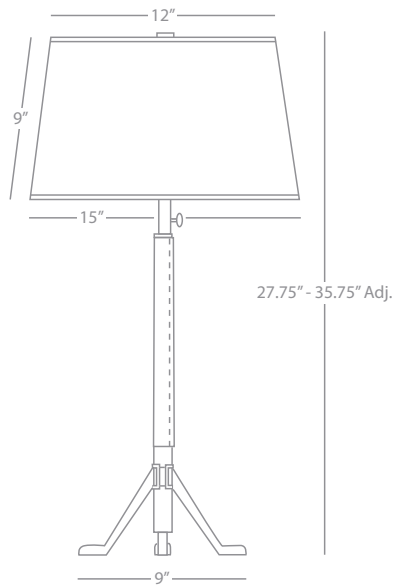

TODD

1930

Adjustable Column Table Lamp

1-150W Max.
 Bulb Type: A
 Switch: 3-Way
 Polished Chrome Finish over Metal
 Black Leather Sleeved Column
 w/ Off-White Contrast Stitching
 Mont Blanc Parchment Shade