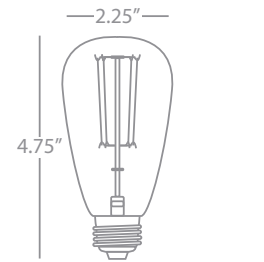

BUL30

30-40W

For use with B2099 & Z2099

Medium Base Historical Bulb