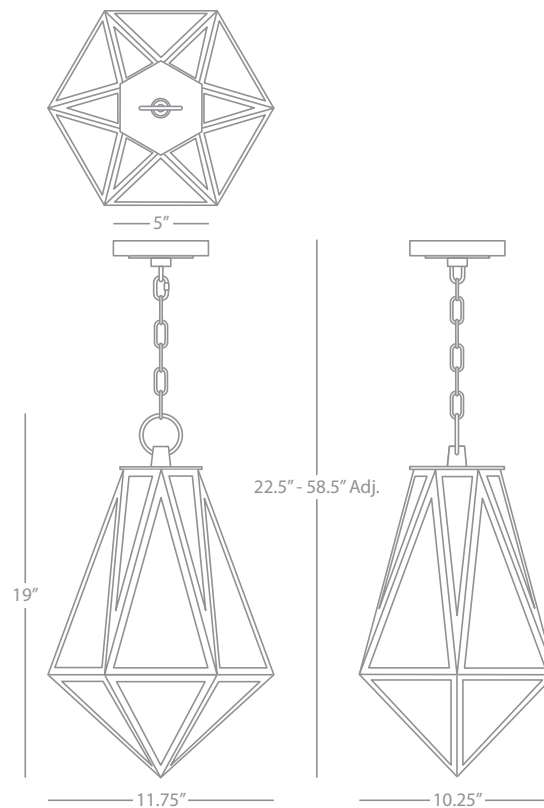

1-100W Max

Bulb Type: A

Direct Wire

Deep Patina Bronze Finish

White Acrylic Shade Panels

Susp. Hardware: 3 Ft. of Chain

UL Rated Damp Location

B2733