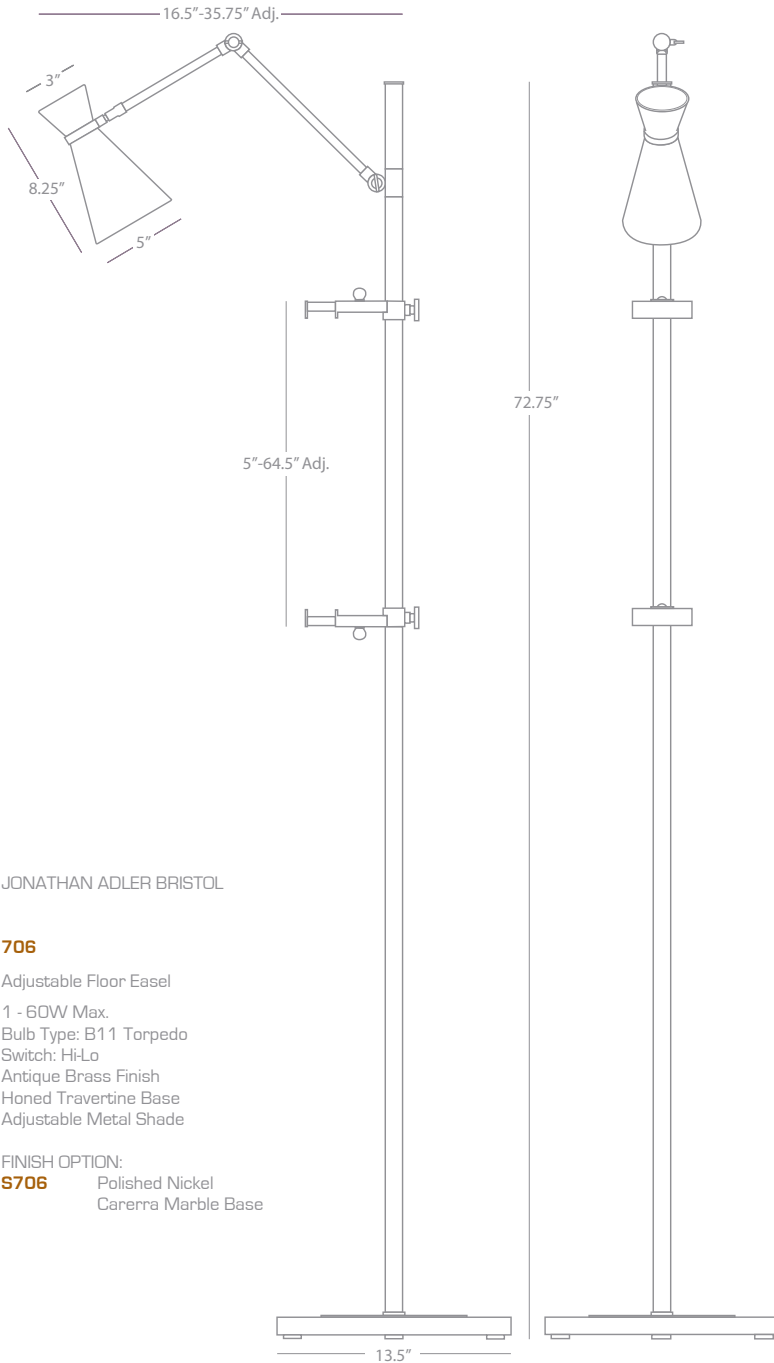

Jonathan Adler Bristol

JONATHAN ADLER BRISTOL

706

Adjustable Floor Easel
1 - 60W Max.
Bulb Type: B11 Torpedo
Switch: Hi-Lo
Antique Brass Finish
Honed Travertine Base
Adjustable Metal Shade

FINISH OPTION:

S706 Polished Nickel
Carrera Marble Base