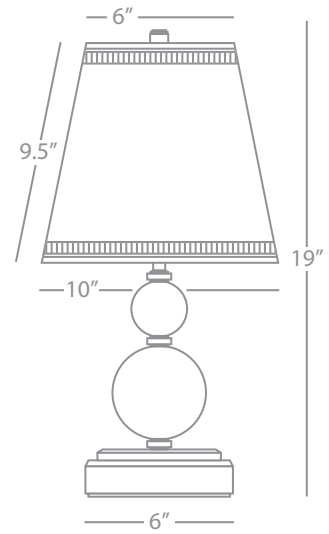

GODDESS

3306

Juno Accent Lamp

1-60W Max.
Bulb Type: B10 Candelabra
Switch: Hi-Lo Dimming
Lead Crystal w/ Silver Plated Accents
White Mont Blanc Parchment Shade w/
Grosgrain Trim