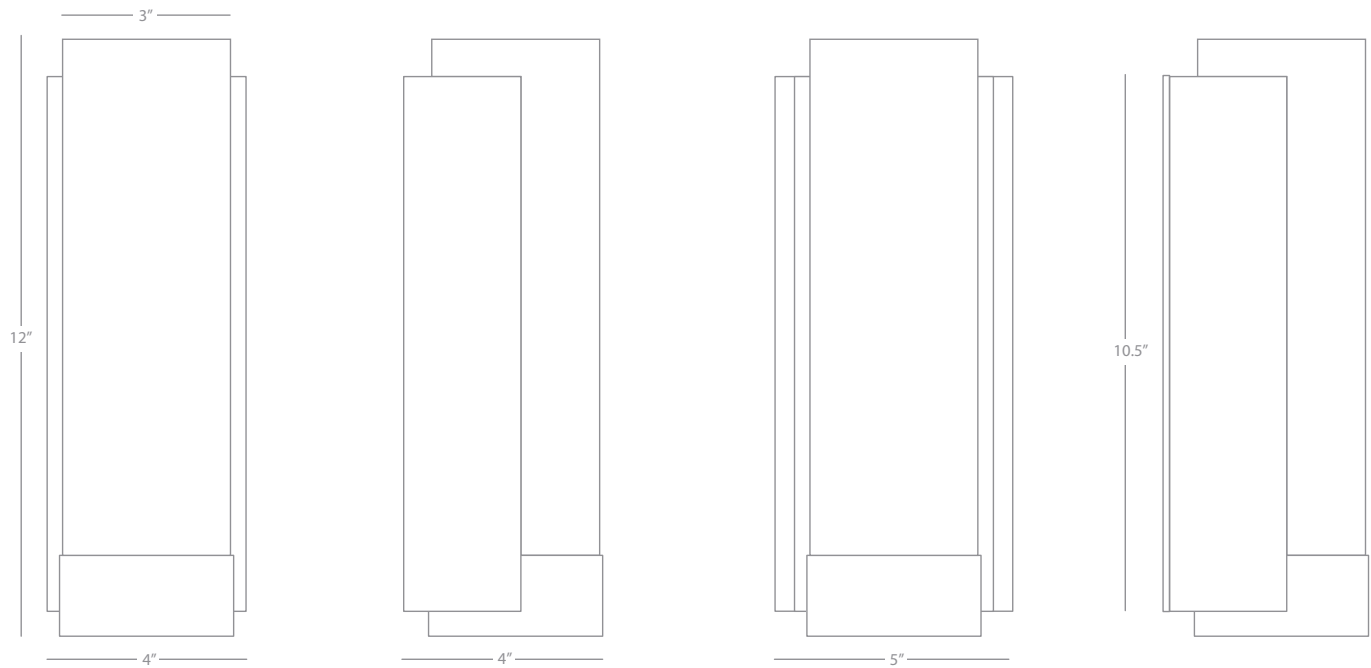

Tyrone

TYRONE

B1310

Wall Sconce

1-60W Max.

Bulb Type: A

Direct Wire Only

Antique Silver Finish

White Frosted Glass Shade

FINISH OPTIONS:

C1310 Polished Chrome

S1310 Polished Nickel

Z1310 Deep Patina Bronze

*Metal Junction Box Cover Plate in Matching Finish Included