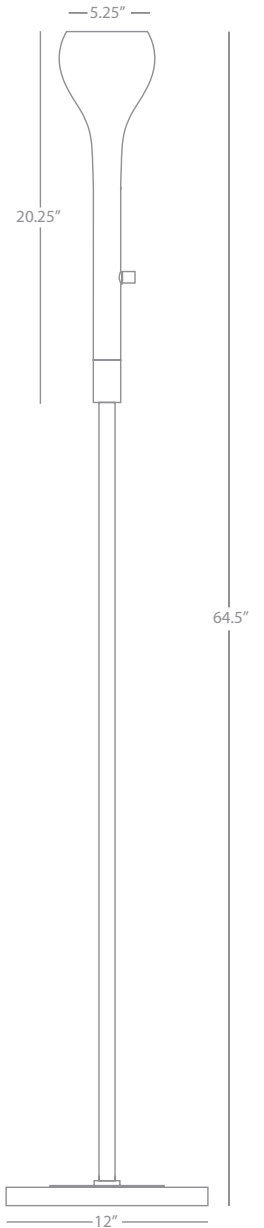

AXIS

2132

Floor Torchiera

1-150W Max.
Bulb Type: A
Switch: 3-Way
Aged Natural Brass Finish w/
Cocoa Brown Accents
Honed Travertine Base

FINISH / SHADE OPTIONS:

D2132 Blackened Antique Nickel w/
Matte Black Accents
Honed White Marble Base