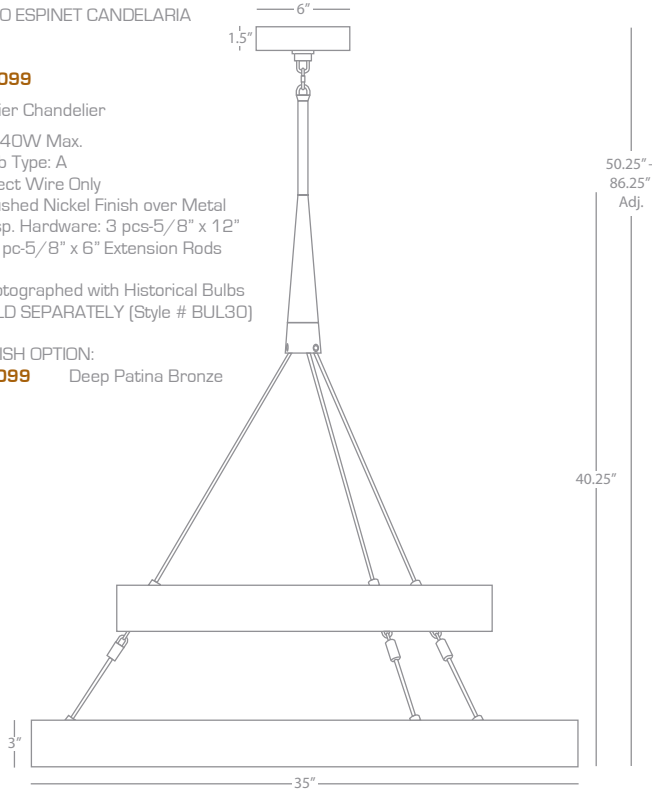

Rico Espinet Candelaria

RICO ESPINET CANDELARIA

B2099

2-Tier Chandelier

30-40W Max.

Bulb Type: A

Direct Wire Only

Brushed Nickel Finish over Metal
Susp. Hardware: 3 pcs-5/8" x 12"
& 1pc-5/8" x 6" Extension Rods

Photographed with Historical Bulbs
SOLD SEPARATELY (Style # BUL30)

FINISH OPTION:

Z2099 Deep Patina Bronze