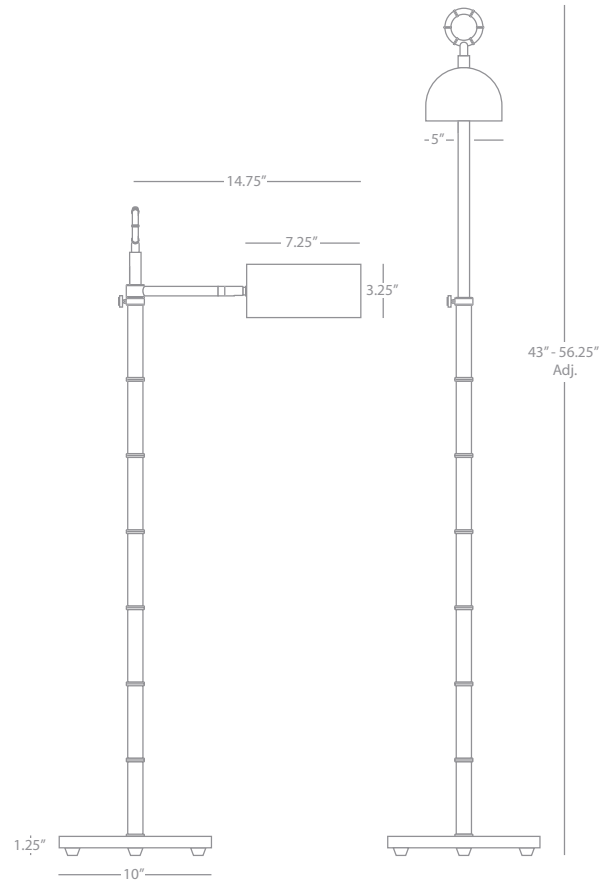

JONATHAN ADLER MEURICE

S647

Adjustable Pharmacy Floor Lamp

1- 60W Max.

Bulb Type: A

Switch: Full Range Foot Dimmer

Polished Nickel Finish over Metal

Metal Shade

FINISH OPTIONS:

647 Antique Natural Brass

Z647 Deep Patina Bronze