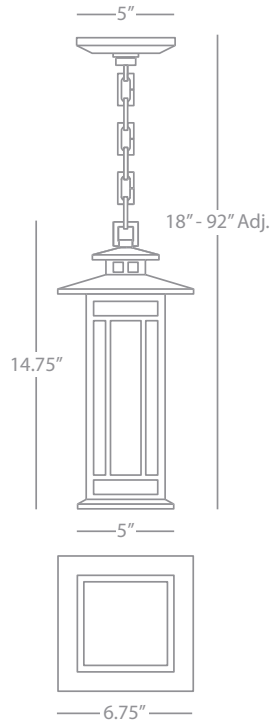

Candler

CANDLER

Z540

Small Outdoor Pendant

1 - 60W Max.
Bulb Type: B10.5 Candelabra
Direct Wire
Deep Patina Bronze Finish over Brass
Ecru Glass Shade Panels
Susp. Hardware: 6 Ft. of Chain
UL Rated Damp Location

FINISH/ SHADE OPTIONS:

CP540 Antique Copper
Ecru Glass
WZ540 Weathered Zinc
White Glass