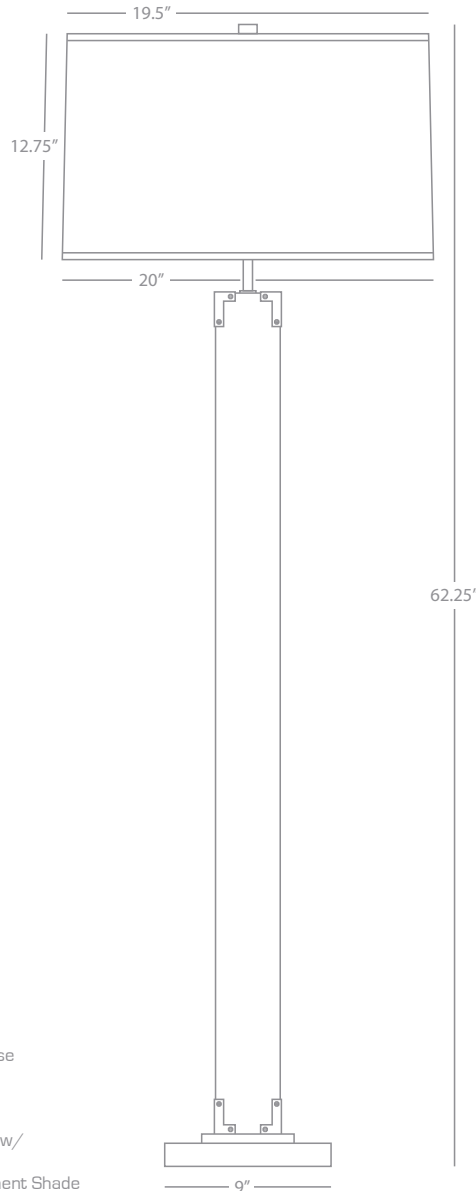

MARY MCDONALD SPENCE

2581

Floor Lamp

1 - 150W Max.
Bulb Type: A
Switch: 3-Way
Cinnamon Faux Ostrich Leather w/
Natural Brass Accents & Crystal Base
Mont Blanc Parchment Shade

FINISH OPTIONS:

2571 Ecru Faux Ostrich Leather w/
Silver Plate Accents
White Mont Blanc Parchment Shade