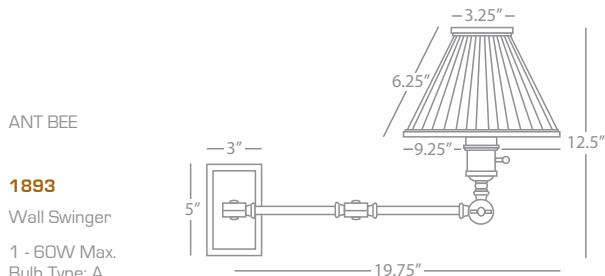

1-60W Max.
Bulb Type: A
Switch: Hi-Lo Dimming
24" Cord Cover or Convertible Direct Wire
Antique Brass Finish over Metal / Brass
Metal Shade

FINISH OPTIONS:

1864 Deep Patina Bronze

ANT BEE

1893

Wall Swinger