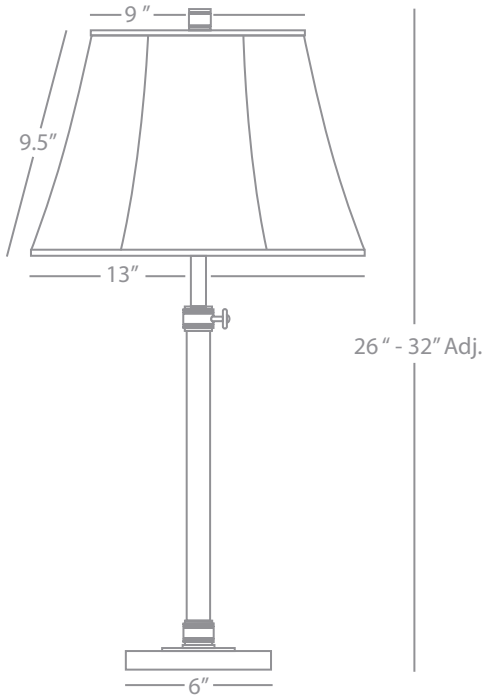

Bruno

BRUNO

1841

Adjustable Column Table Lamp

1-150W Max.
Bulb Type: A
Switch: 3-Way
Lead Bronze Finish w/ Ebonized
Nickel Accents over Steel
Gray Microfiber Fabric Empire Shade

SHADE OPTIONS:

1841W Ivory Microfiber Fabric Shade
1841X Fondine Fabric Shade