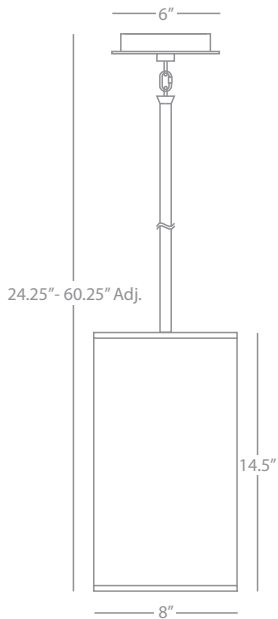

Z2179

Pendant

3 - 100W Max.
Bulb Type: A
Direct Wire Only
Deep Patina Bronze Finish over Metal
Fondine Fabric Shade
19" Dia. Acrylic Diffuser
Susp. Hardware: 3pcs-5/8" x 12" &
1pc -5/8" x 6" Extension Rods

FINISH OPTIONS:

S2189 Stainless Steel Finish

ECHO

S2186

Narrow Pendant

1 - 60W Max.
Bulb Type: B10 Candelabra
Direct Wire Only
Stainless Steel Finish over Metal
Fondine Fabric Shade
Susp. Hardware: 3pcs-5/8" x 12" &
1pc -5/8" x 6" Extension Rods

FINISH OPTIONS:

Z2176 Deep Patina Bronze