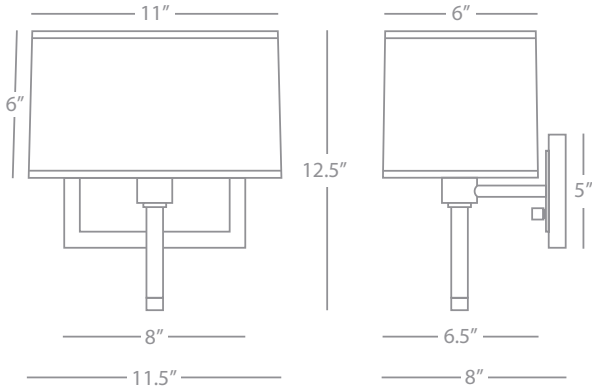

2400

2416

2405X

Adaire

ADAIRE

2405X

Wall Sconce

1-60W Max.
Bulb Type: G16.5 Candelabra
Switch: On-Off
24" Cord Cover/ Direct Wire
Ebony Finished Oak w/ Deep Patina Bronze Accents
Rectangular Truffle Linen Shade