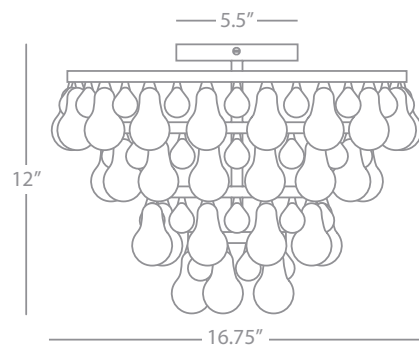

Z1001

Sconce

2 - 60W Max.
Bulb Type: G16 Candelabra
Direct Wire Only
Deep Patina Bronze Finish over Steel
Glass Drops

FINISH OPTION:

S1001 Polished Nickel