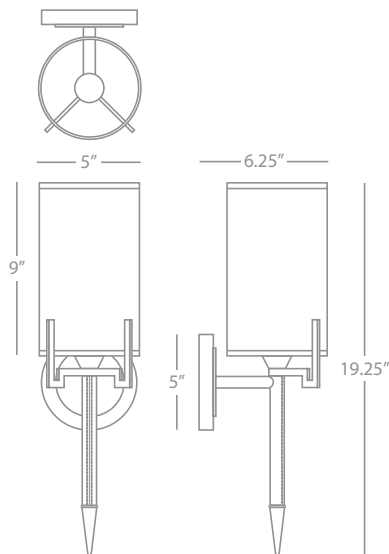

B2732

Wall Sconce

1 - 60W Max.
Bulb Type: B10 Candelabra
Direct Wire Only
Black Walnut Finished Wood w/ Brushed Nickel & Black Leather Accents
Translucent Grey Parchment Shade

FINISH/ SHADE OPTION:

2731 Walnut Finished Wood
Antique Brass &
Brown Leather Accents
Flax Parchment Shade