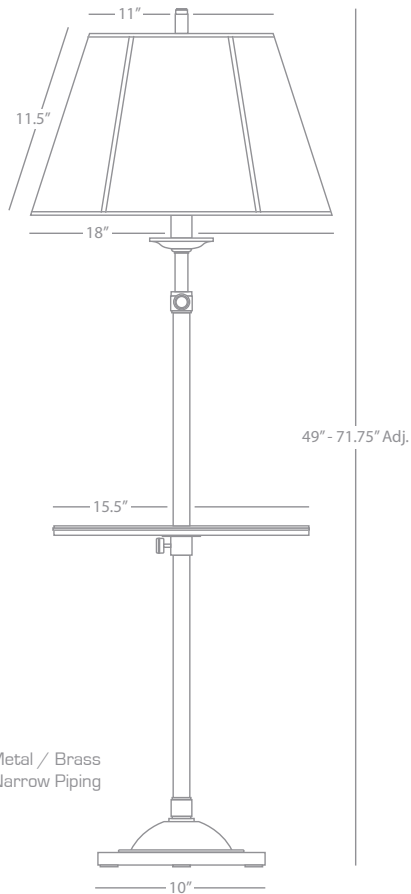

ALVIN

Z1906

Adjustable Tray Table Floor Lamp

1-150W Max.

Bulb Type: A

Switch: 3-Way

Adjustable Tray Height

Deep Patina Bronze Finish over Metal / Brass

Barley Fabric Empire Shade w/ Narrow Piping