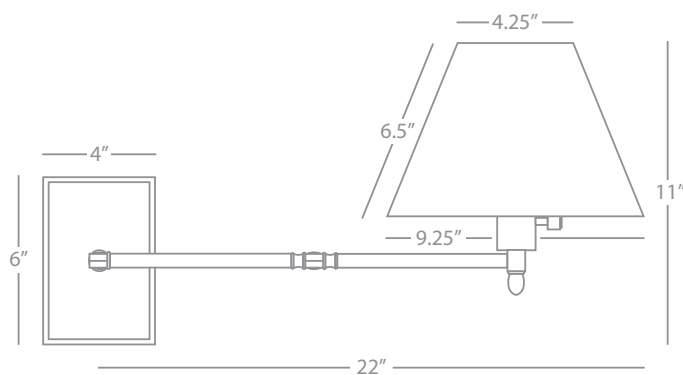

Meilleur

MEILLEUR

S427X

Fixed Arm Wall Sconce
1-60W Max.
Bulb Type: B10 Candelabra
Switch: Hi-Lo Rotary
24" Cord Cover / Direct Wire
Polished Nickel Finish
Off White Linen Shade w/ Rolled Edge Hem

FINISH/ SHADE OPTION:

Z427X Deep Patina Bronze
Light Beige Linen

MEILLEUR

Z428X

Single Swing Arm Wall Sconce
1-100W Max.
Bulb Type: A
Switch: Full Range Dimmer
Cord Cover / Direct Wire
Deep Patina Bronze Finish over Metal
Light Beige Linen Shade w/ Rolled Edge Hem

FINISH OPTION:

S428X Polished Nickel
Off White Linen

MEILLEUR

Z429X

Double Swing Arm Sconce
1-100W Max.
Bulb Type: A
Switch: Full Range Dimmer
Cord Cover / Direct Wire
Deep Patina Bronze Finish
Light Beige Linen Shade w/ Rolled Edge Hem

FINISH/ SHADE OPTION:

S429X Polished Nickel
Off White Linen