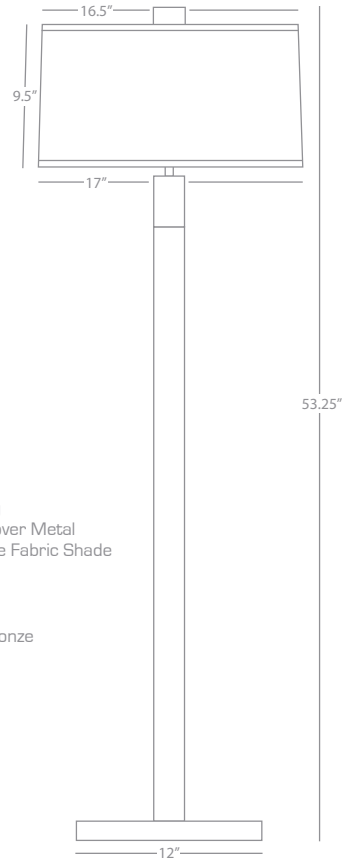

146

"C" Floor Lamp

2-100W Max.
Bulb Type: A
Switch: Hi-Lo Dimming
Antique Brass Finish over Metal
Rectangular Snowflake Fabric Shade

FINISH OPTIONS:

147 Antique Silver

148 Deep Patina Bronze

DOUGHNUT

144