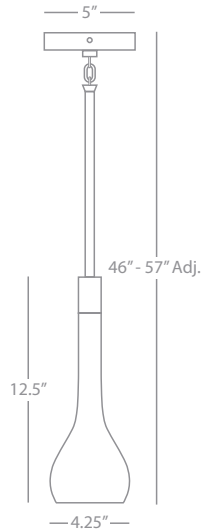

Axis

AXIS

D2134

Mini Pendant

1 - 60W Max.
Bulb Type: G16.5 Candelabra
Direct Wire Only
Blackened Antique Nickel Finish w/
Matte Black Accents
Susp. Hardware: 3pcs-1/2" x 12" &
1pc -1/2" x 6" Extension Rods

FINISH / SHADE OPTIONS:

2134 Aged Natural Brass w/
Cocoa Brown Accents