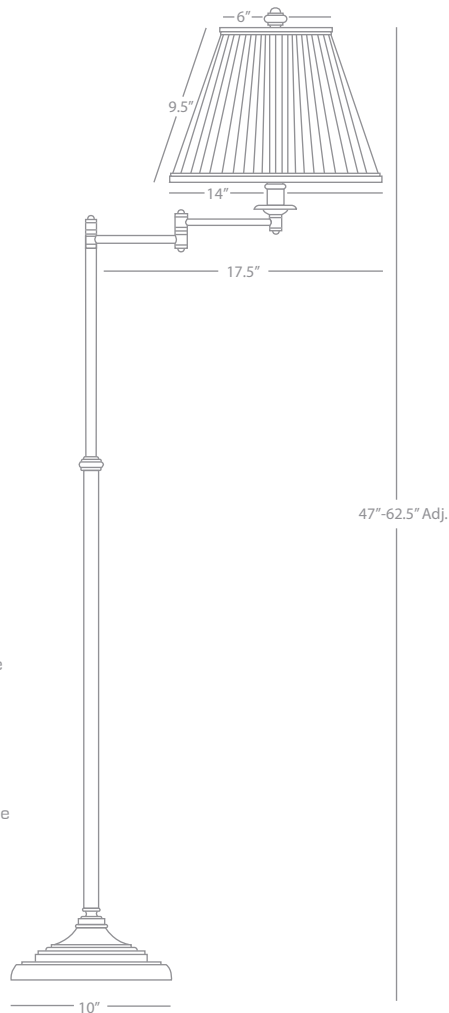

1507

Adjustable Swing Arm Floor Lamp

1-150W Max.
Bulb Type: A
Switch: 3-Way
Antique Brass over Metal / Brass
Natural Side Pleat Fabric Shade

FINISH / SHADE OPTIONS:

1507ALT Antique Brass
Oyster Linen Shade

1507X Antique Brass
Ascot Bone Fabric Shade

B1507ALT Brushed Chrome
Oyster Linen Shade

B1507BRC Brushed Chrome
Pearl White Side Pleat
Fabric Shade

B1507XXX Brushed Chrome
Ascot White Fabric Shade

Z1507ALT Deep Patina Bronze
Oyster Linen Shade

Z1507DBZ Deep Patina Bronze
Natural Side Pleat
Fabric Shade

Z1507XXX Deep Patina Bronze
Translucent Flax
Parchment Shade