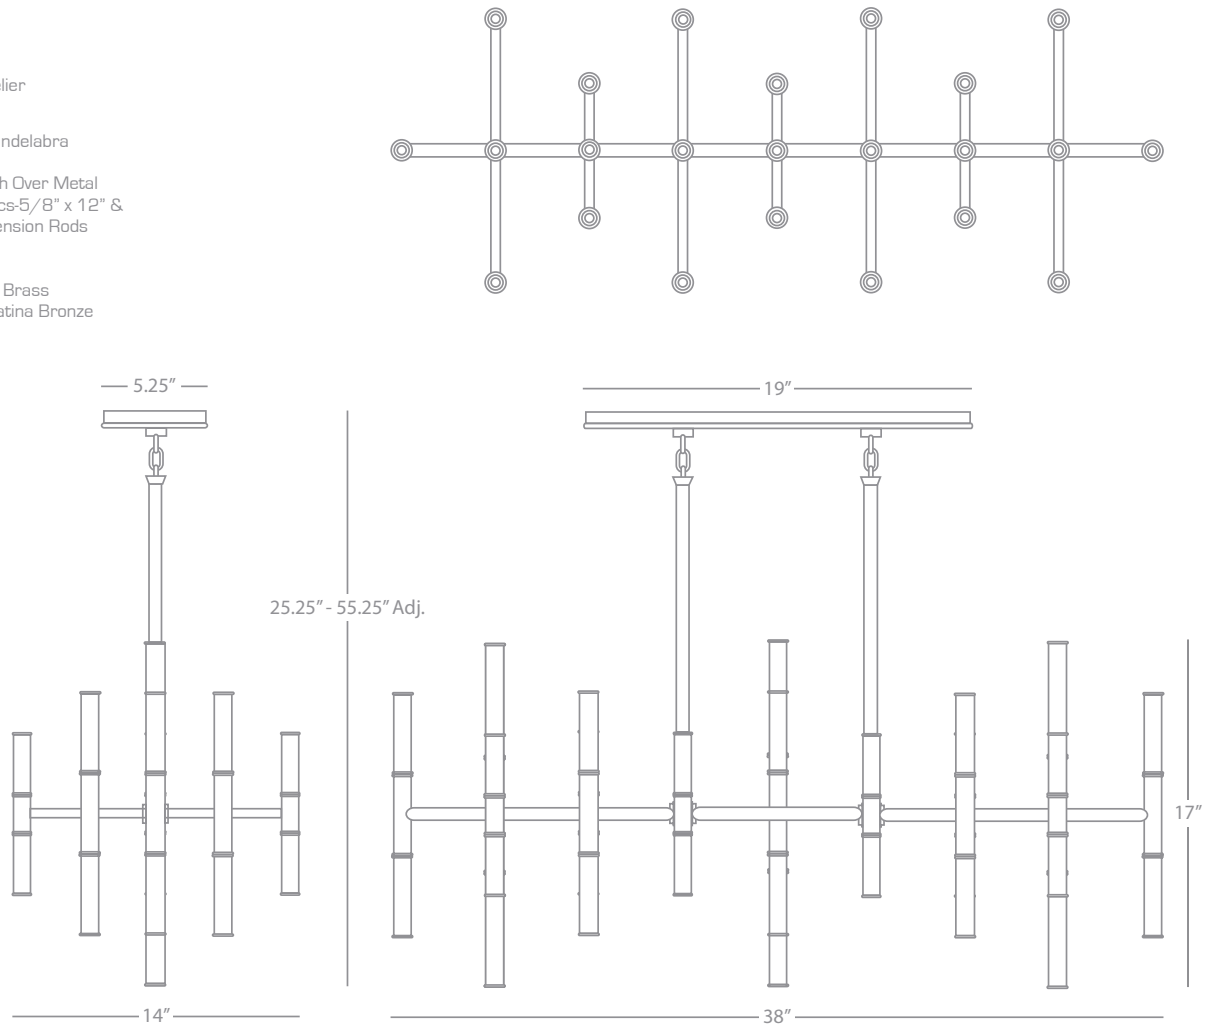

FINISH OPTIONS:

- **687** Antique Brass
- **Z687** Deep Patina Bronze