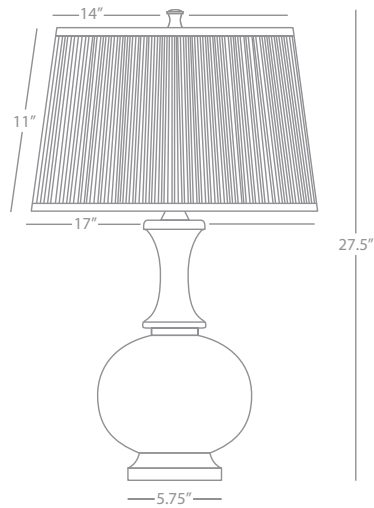

SHADE OPTIONS:

- **1876** Mushroom-Pleated Gold Silk Fabric w/ Off-White Lining
- **1876X** Iridescent Eggshell Fabric