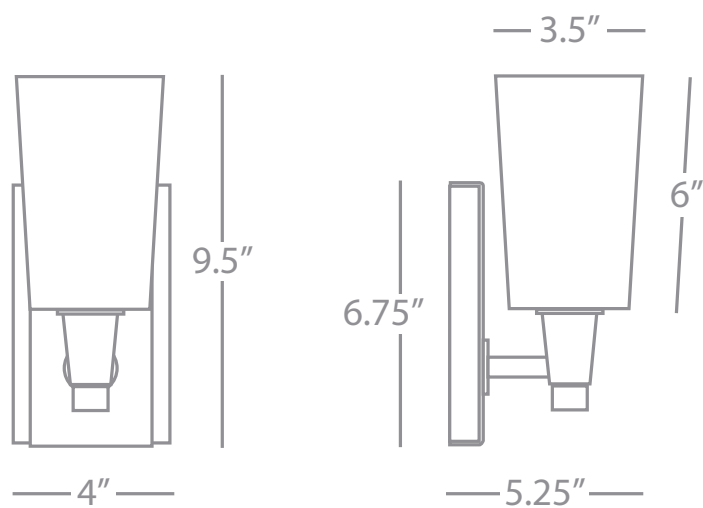

Rico Espinet Aria

RICO ESPINET ARIA

2060

Single Arm Sconce

1-60W Max.

Bulb Type: B10 Candelabra

Switch: On-Off

Direct Wire Only

Deep Patina Bronze Finish w/ Vintage Silver Accents

Frosted White Cased Glass Shade

FINISH OPTION:

2063 Polished Nickel w/ Vintage Silver Accents