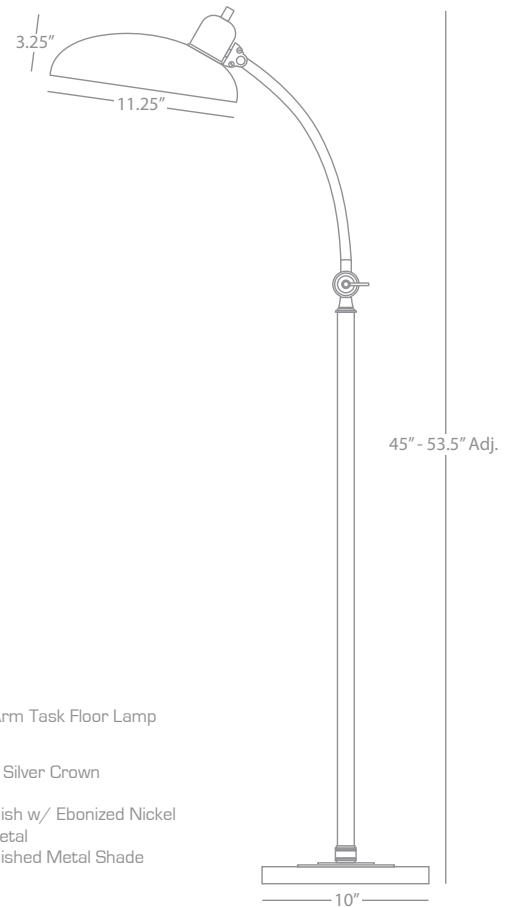

BRUNO

1847

Adjustable "C" Arm Task Floor Lamp

1-60W Max.
Bulb Type: G25 Silver Crown
Switch: On-Off
Lead Bronze Finish w/ Ebonized Nickel Accents over Metal
Lead Bronze Finished Metal Shade