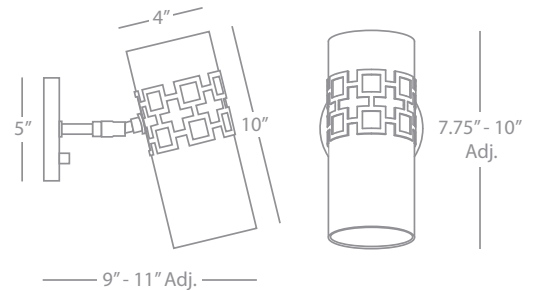

FINISH OPTIONS:

S667 Polished Nickel

JONATHAN ADLER PARKER

Z639

Adjustable Wall Sconce
1-60W Max.
Bulb Type: G16.5 Candelabra
24\"/>

FINISH OPTIONS:

639 Antique Brass
S639 Polished Nickel