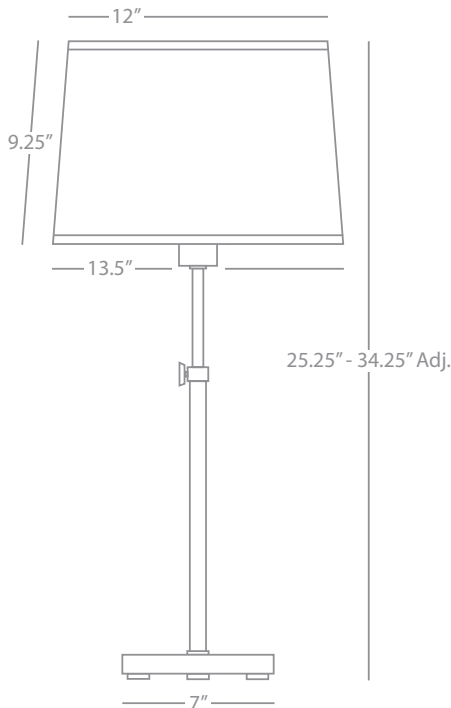

KOLEMAN

Z462

Adjustable Table Lamp

1 - 100W Max.
Bulb Type: A
Switch: Hi-Lo Dimming
Deep Patina Bronze Finish
Oyster Linen Shade

FINISH OPTIONS:

462 Aged Brass
S462 Polished Nickel