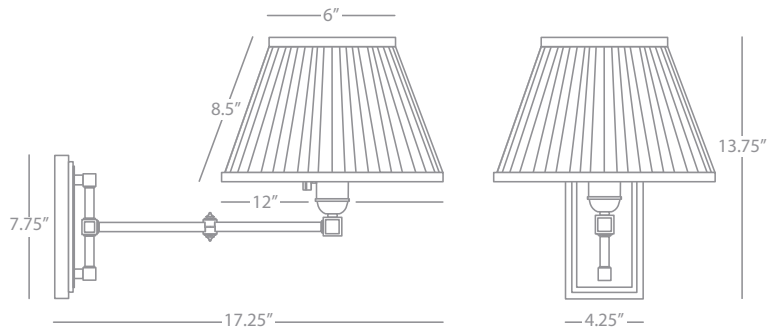

Z1997

Wall Swinger
1-100W Max.
Bulb Type: A
24" Cord Cover or Direct Wire
Deep Patina Bronze Finish over Metal / Brass
Oyster Silk Side Pleat Fabric Shade w/
Matching Metal Frame

FINISH / SHADE OPTION:

D1997 Dark Antique Nickel
Swan White Silk Side Pleat Shade