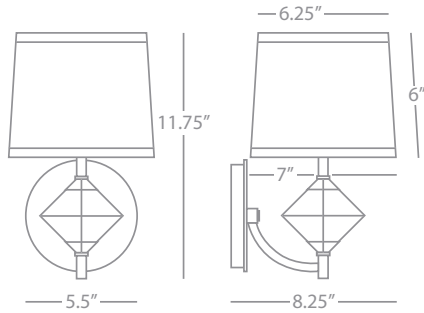

Juliet

JULIET

1973

Wall Sconce

1-60W Max.

Bulb Type: B10 Candelabra

Switch: On-Off Line Switch

24" Cord Cover/Direct Wire

Aged Brass Finish

Rock Crystal Accent

Pearl Dupoini Fabric Shade

JULIET

1970

Accent Lamp

1-60W Max.

Bulb Type: B10 Candelabra

Switch: Hi-Lo Line Switch

Aged Brass Finish

Rock Crystal Accent

Pearl Dupoini Fabric Shade