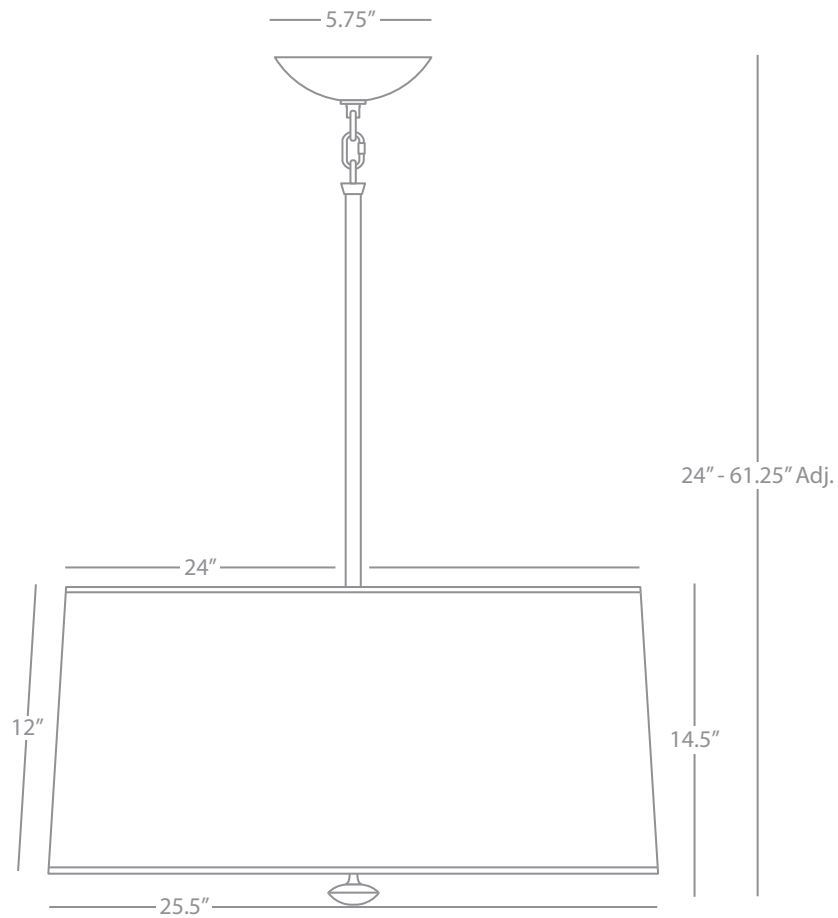

Pendant

1 - 100W Max.
Bulb Type: A
Direct Wire
Patina Nickel Finish
Clear Glass Shade
Susp. Hardware: 12ft. Black
Fabric Wrapped Cord
Ships with 1-40W Filament Bulb

B808

R808

W808

S808

Penelope

PENELOPE