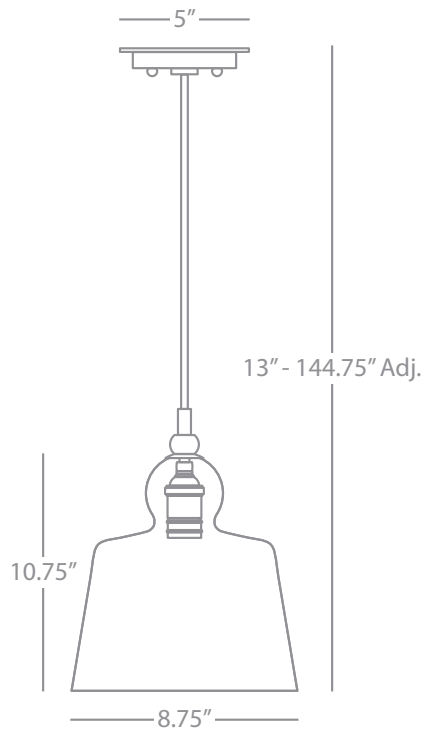

ALBERT

P746

Pendant

1 - 100W Max.
Bulb Type: A
Direct Wire
Patina Nickel Finish
Clear Glass Shade
Susp. Hardware: 12ft. Black
Fabric Wrapped Cord
Ships with 1-40W Filament Bulb