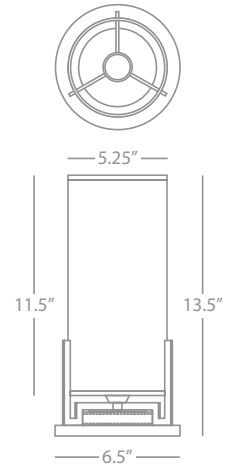

2731

Table Torchiere

1-60W Max
Bulb Type: B10 Candelabra
Switch: On-Off Line Switch
Walnut Finished Wood w/ Antique Brass & Chocolate Brown Leather Accents
Translucent Flax Parchment Shade

FINISH/ SHADE OPTION:

B2731 Black Walnut Finished Wood
Brushed Nickel &
Black Leather Accents
Grey Parchment Shade