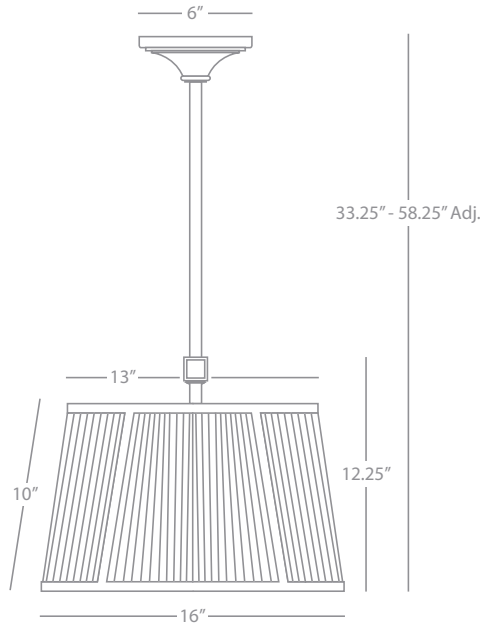

Chase

CHASE

Z1996

16" Diameter Shaded Pendant
2 - 60W Max.
Bulb Type: A
Direct Wire Only
Deep Patina Bronze Finish over Metal
Oyster Silk Side Pleated Shade w/ Matching Metal Frame
14" Acrylic Diffuser Included
Susp. Hardware: 3pcs - 5/8" x 12" & 1pc. - 5/8" x 6" Extension Rods

FINISH / SHADE OPTION:

D1996 Dark Antique Nickel
Swan White Silk Side Pleated Shade