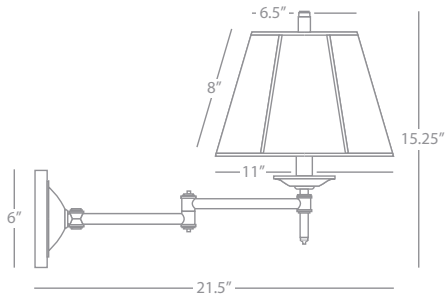

Z1904

Z1908

Z1906

Alvin

ALVIN

Z1908

Adjustable Wall Swinger

1-100W Max.