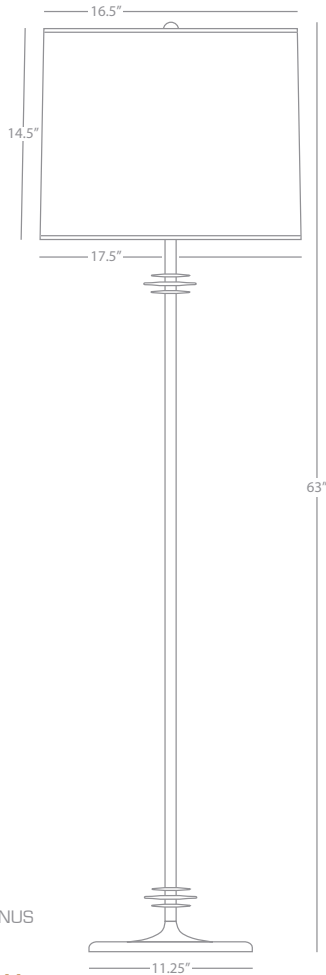

2711

Floor Lamp

1 - 150W Max.
Bulb Type: A
Switch: 3-Way
Electrochemical Phosphatized Iron
Open Weave Heather Linen Shade