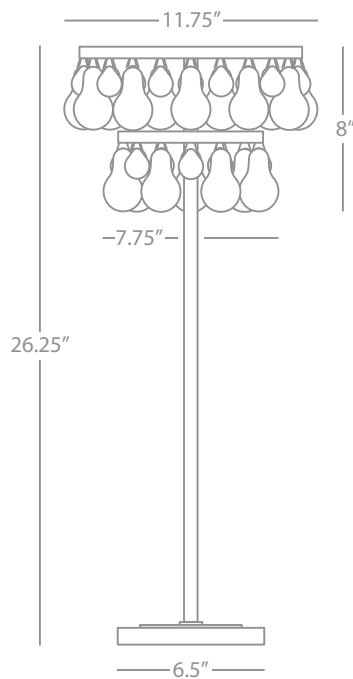

Z1005

Buffet Table Lamp

2-60W Max.

Bulb Type: G16.5 Candelabra

Switch: H-Lo Line Switch

Deep Patina Bronze Finish

Glass Drops

FINISH OPTION:

S1005 Polished Nickel