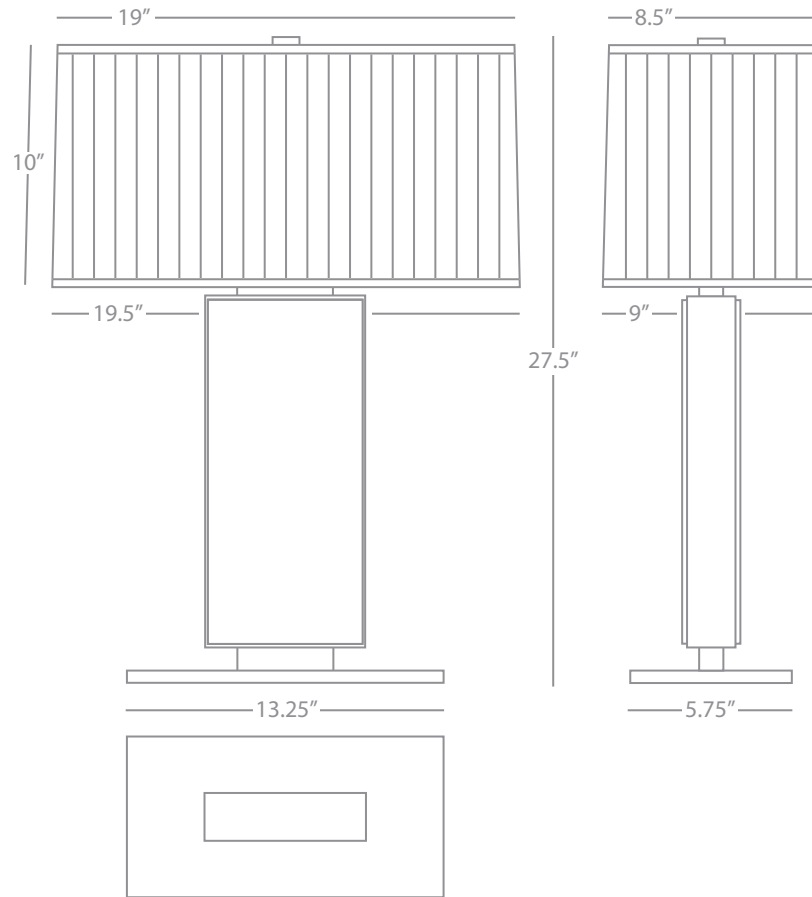

Sloan

SLOAN

1957

Table Lamp

2-100W Max.

Bulb Type: A

Switch: On-Off Pull Chains

Lead Crystal w/ Aged Brass Accents

Rectangular Ivory Silk Box Pleat Shade

w/ Off-White Silk Lining

SHADE OPTION:

- **1957B** Black Painted Opaque Parchment
- Matte Gold Lining