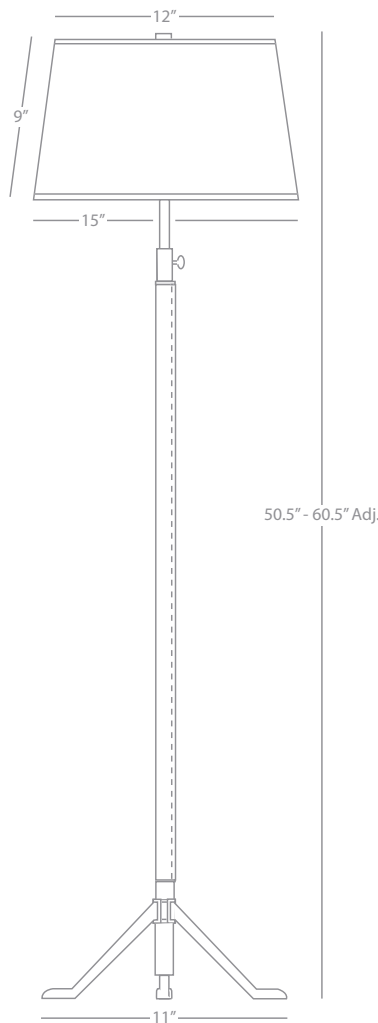

1931

Adjustable Column Club Lamp

1-150W Max.
Bulb Type: A
Switch: 3-Way
Polished Chrome over Metal
Black Leather Sleeved Column
w/ Off-White Contrast Stitching
Mont Blanc Parchment Shade