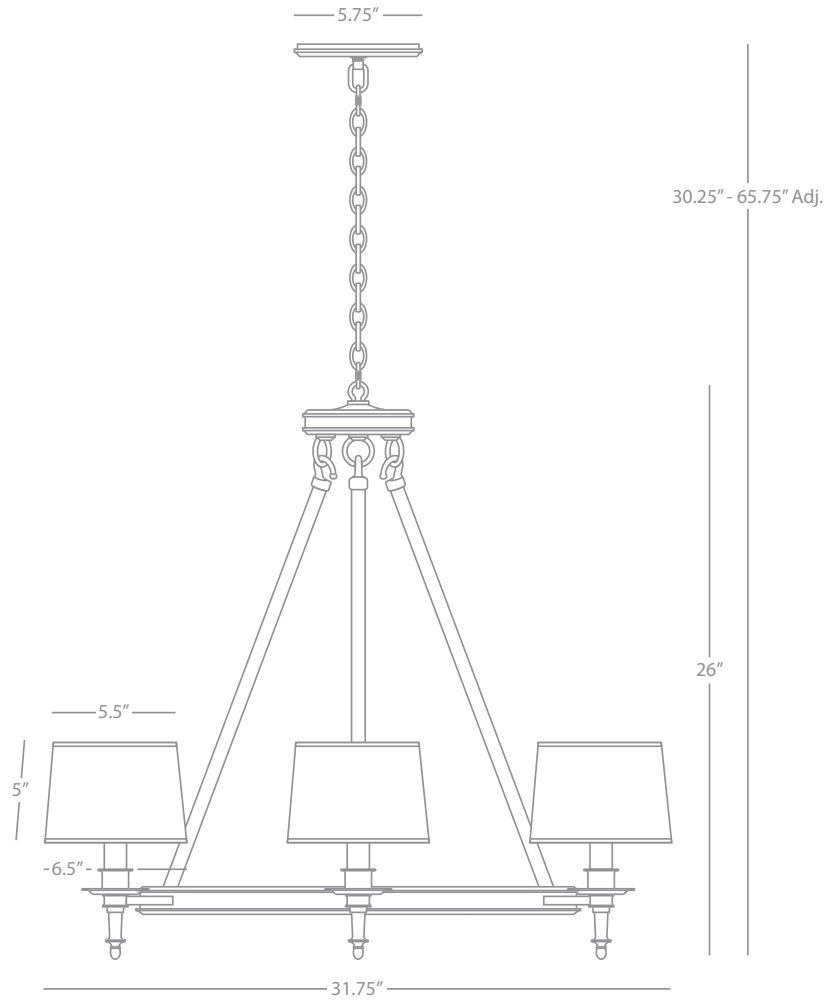

WINSTON

2150

Swing Arm Sconce
 1-100W Max.
 Bulb Type: A
 Switch: Full Range Dimmer
 24" Cord Cover/ Direct Wire
 Dark Natural Brass Finish
 Driftwood Linen Shade w/ Brown Tape Trim

WINSTON

2148

Pharmacy Wall Swinger
 1-100W Max.
 Bulb Type: A
 Switch: Full Range Dimmer
 24" Cord Cover/ Direct Wire
 Dark Natural Brass Finish
 Metal Shade