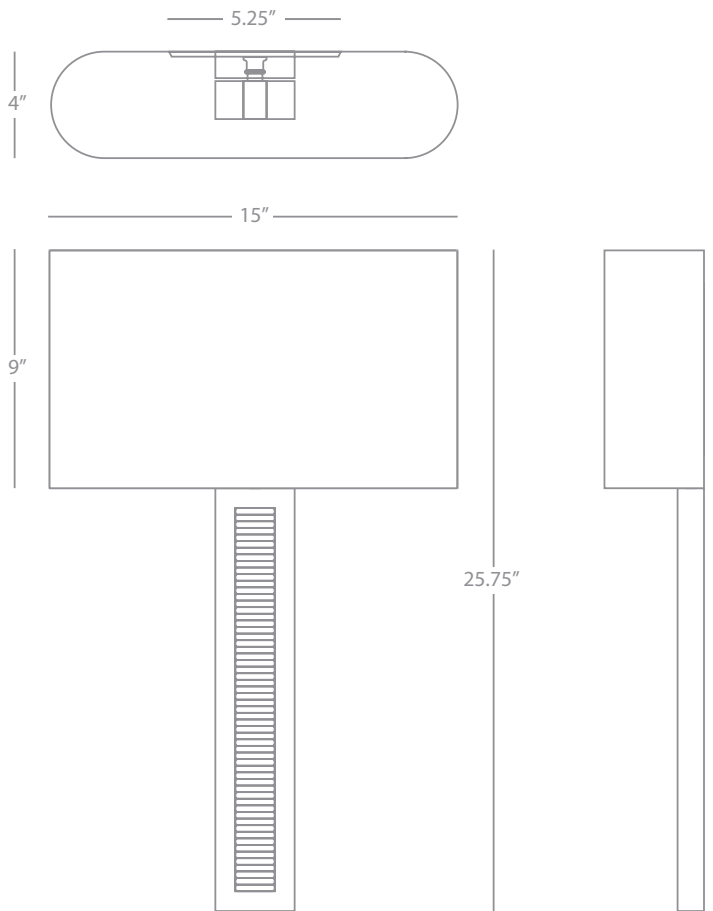

JONATHAN ADLER WAUWINET

722

Sconce

2-60W Max.
Bulb Type: A
Direct Wire Only
Walnut Finished Oak w/
Deep Patina Bronze Metal and
Natural Rope Accents
Natural Linen Fabric Shade w/
Rolled Edge Hem