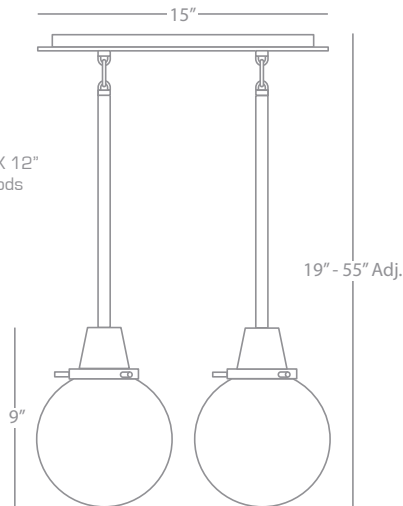

RICO ESPINET BUSTER

Z244

Globe Quad Pendant

4-60W Max.
Bulb Type: B11 Torpedo
Direct Wire
Deep Patina Bronze Finish
Topaz Seeded Glass Shade
Susp. Hardware: 12 pcs. 5/8" X 12"
& 4 pcs. 5/8" X 6" Extension Rods

FINISH / SHADE OPTIONS:

S244 Polished Nickel
White Cased Glass

RICO ESPINET BUSTER

S241

Globe Table Lamp

1 - 100W Max.
Bulb Type: A
Switch: Full Range Dimmer
Polished Nickel Finish
White Cased Glass Shade

FINISH / SHADE OPTIONS:

Z241 Deep Patina Bronze
Topaz Seeded Glass

RICO ESPINET BUSTER

Z242

Globe Floor Lamp

1 - 100W Max.
Bulb Type: A
Switch: Full Range Dimmer
Deep Patina Bronze Finish
Topaz Seeded Glass Shade

FINISH / SHADE OPTIONS:

S242 Polished Nickel
White Cased Glass