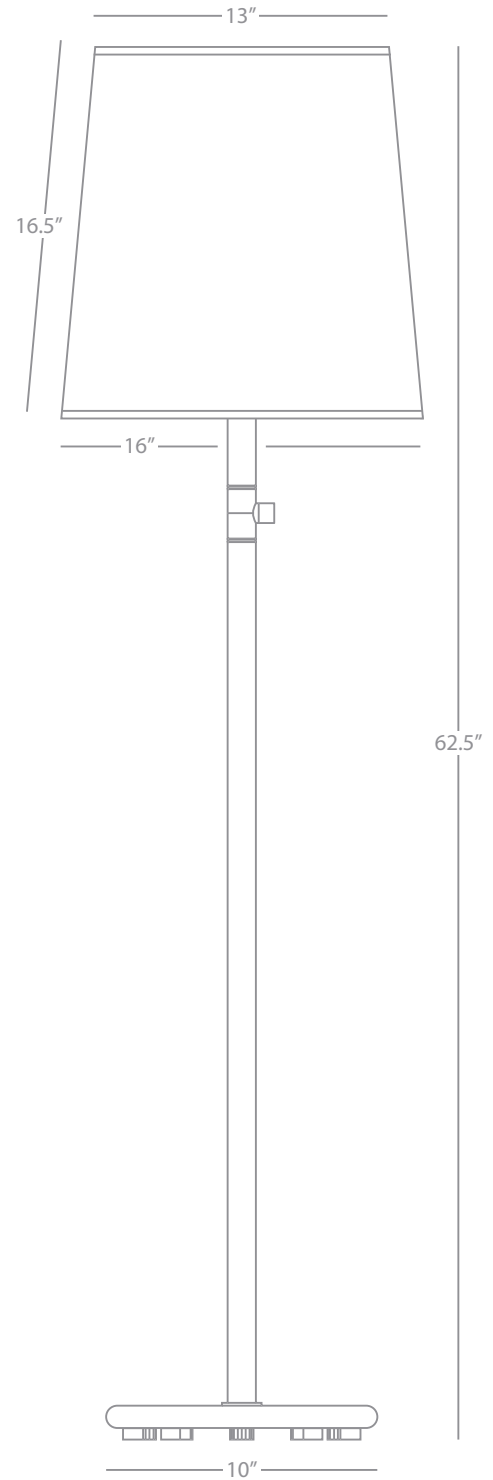

Bulb Type: A

Switch: Full Range Dimmer

Deep Patina Bronze over Metal

Muslin Claiborne Fabric Shade

FINISH / SHADE OPTIONS:

2082 Polished Nickel
Taupe Claiborne Fabric Shade

2082W Polished Nickel
Fondine Fabric Shade