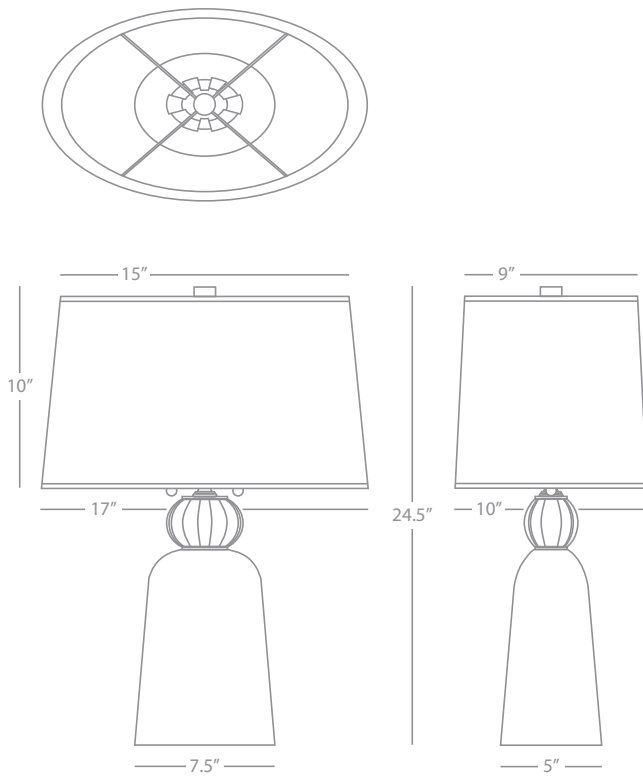

Gossamer

GOSSAMER

3370

Table Lamp

2 - 60W Max.
Bulb Type: G16 Medium Base
Switch: On-Off Pull Chains
Distressed Mercury Glass w/
Lead Crystal & Antique Brass Accents
Oval Oyster Grey Silk Shade w/
Gold Foil Lining