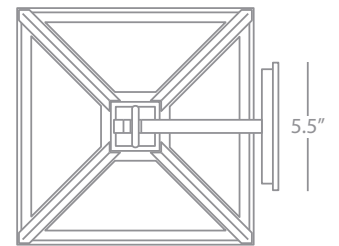

Charleston

CHARLESTON

Z561

Outdoor Sconce

1 - 100W Max
Bulb Type: A
Direct Wire Only
Deep Patina Bronze Finish over Brass
Clear Glass Shade Panels
UL Rated Wet Location

FINISH OPTIONS:

561 Antique Brass
B561 Satin Nickel

CHARLESTON

560

Outdoor Pendant

4 - 60W Max.
Bulb Type: B10.5 Candelabra
Direct Wire
Antique Brass
Clear Glass Shade Panels
Susp. Hardware: 6 Ft. of Chain
UL Rated Damp Location

FINISH/ SHADE OPTIONS:

B560 Satin Nickel
Z560 Deep Patina Bronze