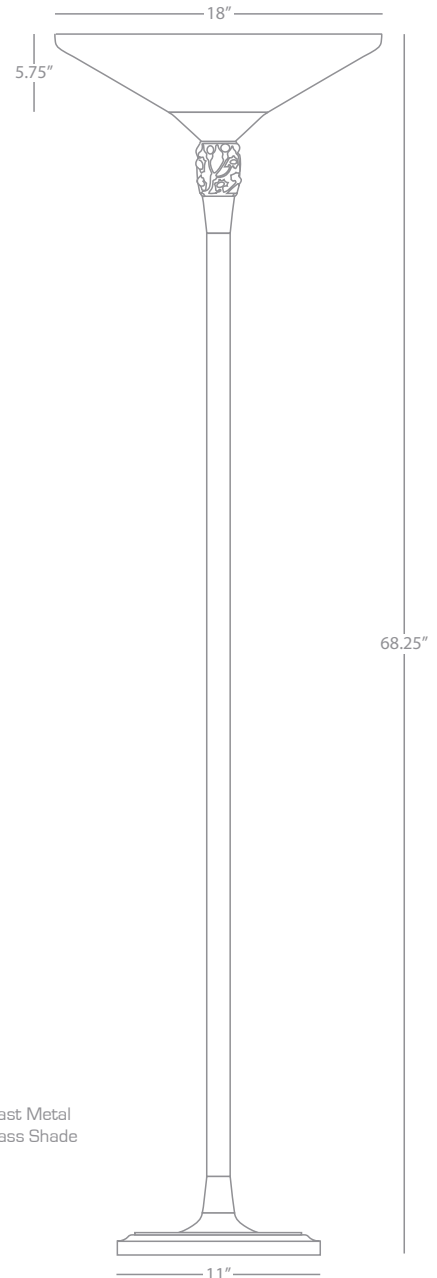

MERIDIEN

9885

Floor Torchiere

1-150W Max.
Bulb Type: A
Switch: 3-Way
Buddha Bronze Finish w/
Pale Sage Antique over Cast Metal
Honey-Colored Painted Glass Shade