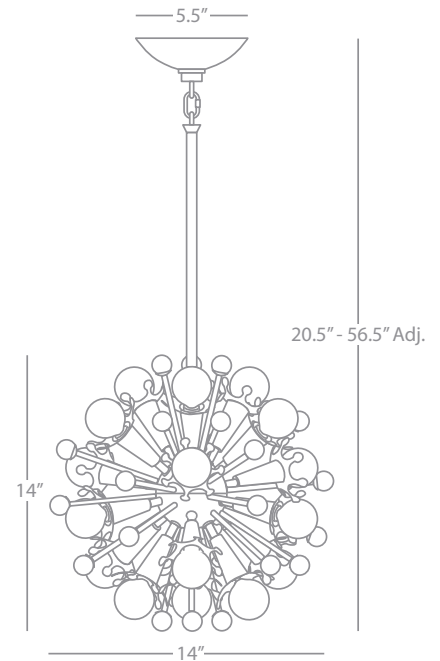

Jonathan Adler Sputnik

JONATHAN ADLER SPUTNIK

S710

Chandelier

24 - 40W Max.
Bulb Type: G16.5 Candelabra
Direct Wire
Polished Nickel Finish w/
Crystal Accents
Susp. Hardware: 3pcs-1/2" x 12" &
1pc -1/2" x 6" Extension Rods

FINISH OPTION:

710 Antique Brass

JONATHAN ADLER SPUTNIK

S713

Pendant

18 - 40W Max.
Bulb Type: G16.5 Candelabra
Direct Wire
Polished Nickel Finish w/
Crystal Accents
Susp. Hardware: 3pcs-1/2" x 12" &
1pc -1/2" x 6" Extension Rods

FINISH OPTION:

713 Antique Brass