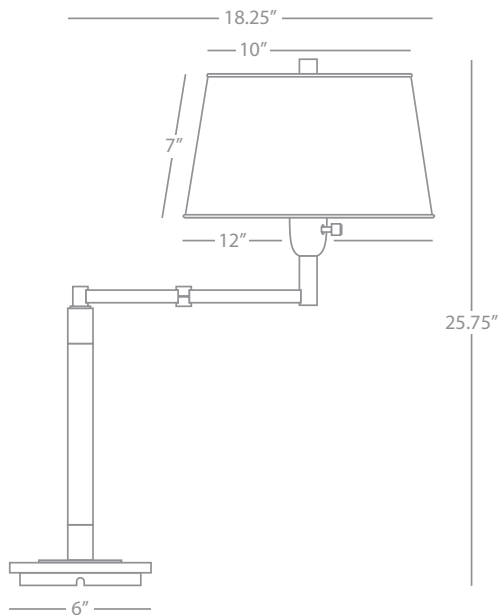

WONTON

S4231

Swing Arm Table Lamp

1-100W Max.
Bulb Type: A
Switch: Full Range Dimmer
Silver Plate Finish w/ Weathered Ebony Finished Wood Accents
Off White Linen Shade w/ Rolled Edge Hem

FINISH / SHADE OPTION:

4231 Deep Patina Bronze w/ Cherry Finished Wood
Light Beige Linen Shade