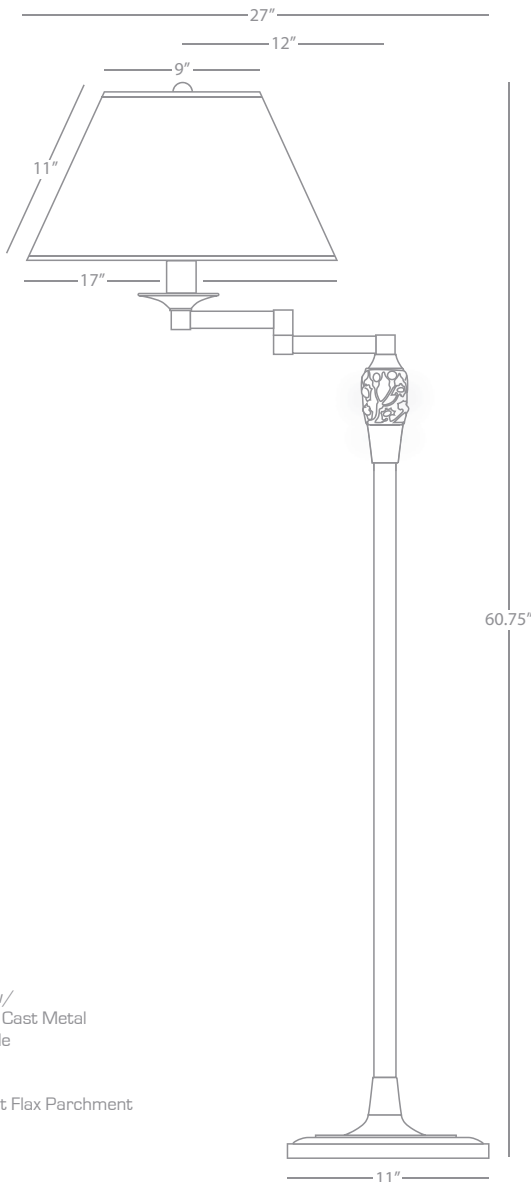

Meridien

MERIDIEN

9881

Table Lamp

1-150W Max.
Bulb Type: A
Switch: 3-Way
Buddha Bronze Finish w/
Pale Sage Antique over Cast Metal
Translucent Flax Parchment Shade

SHADE OPTION:

9881X Oyster Saki Fabric

MERIDIEN

9884X

Swing Arm Floor Lamp

1-150W Max.
Bulb Type: A
Switch: 3-Way
Buddha Bronze Finish w/
Pale Sage Antique over Cast Metal
Oyster Saki Fabric Shade

SHADE OPTION:

9884 Translucent Flax Parchment