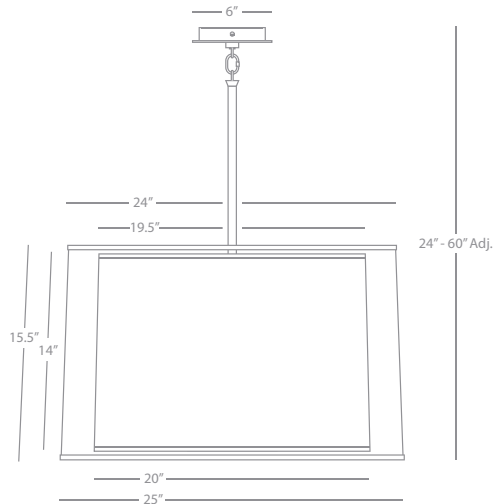

SATURNIA

S2193

Pendant

3 - 100W Max.
Bulb Type: A
Direct Wire Only
Stainless Steel Finish over Metal
Silver Transparent Fabric Exterior Shade w/
Ascot White Fabric Interior Shade
19" Dia. White Acrylic Diffuser
Susp. Hardware: 3pcs-5/8" x 12" &
1pc -5/8" x 6" Extension Rods

FINISH / SHADE OPTIONS:

Z2183 Deep Patina Bronze Finish
Bronze Transparent Fabric
Exterior Shade w/ Ascot White
Fabric Interior Shade

SATURNIA

Z2188

6-Light Chandelier

6-60W Max.
Bulb Type: G16.5 Candelabra
Direct Wire Only
Deep Patina Bronze Finish over Metal
Bronze Transparent Fabric Exterior Shades w/
Ascot White Fabric Interior Shades
Susp. Hardware: 3pcs-5/8" x 12" &
1pc -5/8" x 6" Extension Rods

FINISH / SHADE OPTIONS:

S2198 Stainless Steel Finish
Silver Transparent Fabric
Exterior Shade w/
Ascot White Fabric Interior Shades