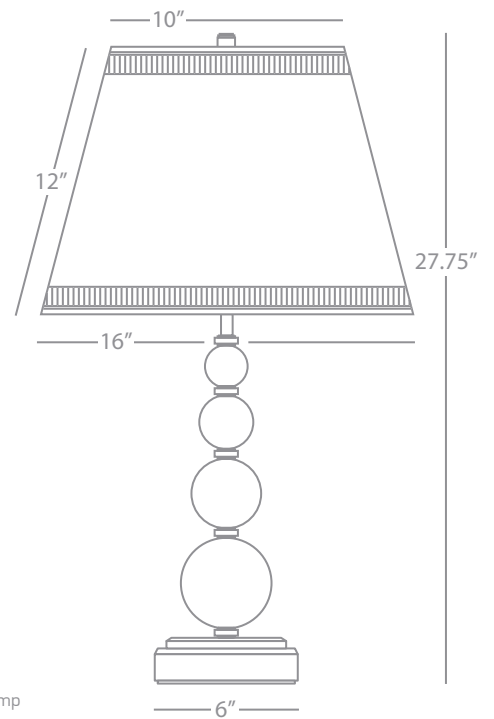

1-60W Max.
Bulb Type: B10 Candelabra
Switch: Hi-Lo Dimming
Lead Crystal w/ Silver Plated Accents
White Mont Blanc Parchment Shade w/
Grosgrain Trim

LUCIDITY

3303

Tapered Column Table Lamp

1-150W Max.
Bulb Type: A
Switch: 3-Way
Acrylic Column w/
Silver Plated Accents
White Mont Blanc Parchment Shade w/
Grosgrain Trim