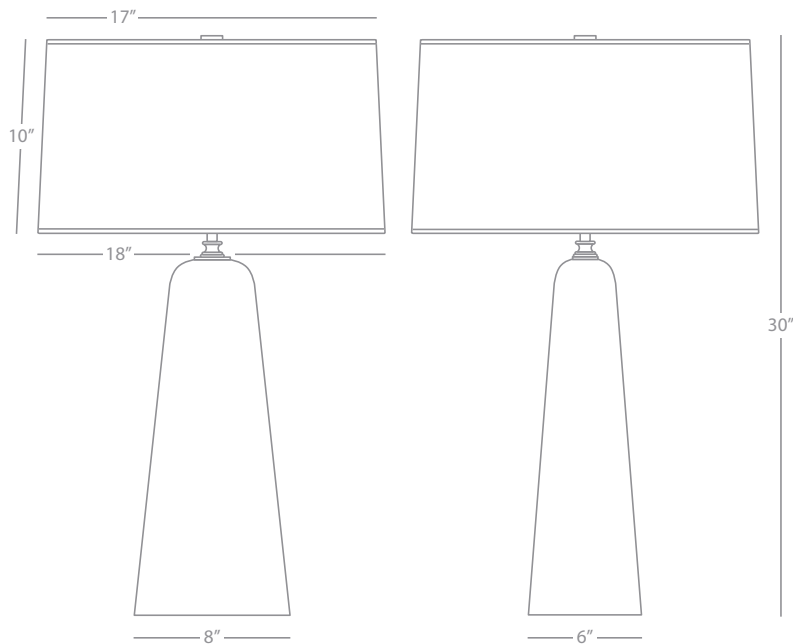

GOSSAMER

3369

Tall Table Lamp

1 - 150W Max.
Bulb Type: A
Switch: Hi-Lo Dimming
Distressed Mercury Glass w/
Aged Brass Finished Accents
Oval Oyster Grey Silk Shade w/
Gold Foil Lining