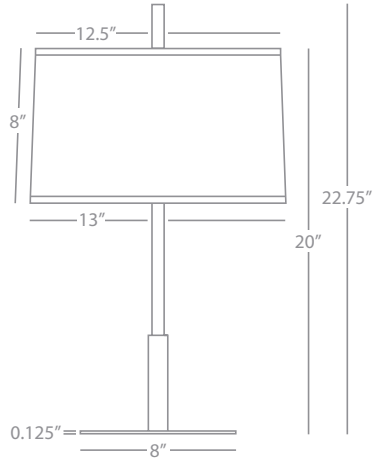

Echo

ECHO

S2184

Accent Lamp

1 - 60W Max.
Bulb Type: G16.5 Candelabra
Switch: On-Off Line Switch
Stainless Steel Finish over Metal
Fondine Fabric Shade

FINISH OPTIONS:

Z2174 Deep Patina Bronze