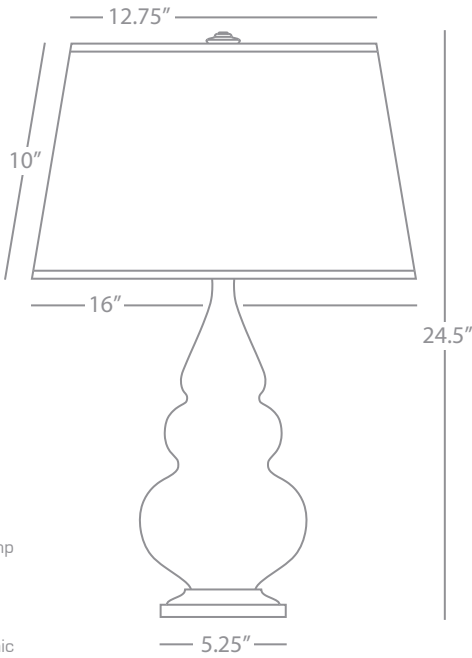

Triple Gourd

TRIPLE GOURD

241X

Accent Table Lamp

1-150W Max.
Bulb Type: A
Switch: 3-Way
Lily Glazed Ceramic
Antique Brass Finished Accents
Pearl Dupioni Fabric Shade

See Page 171 for Color / Base / Shade Options