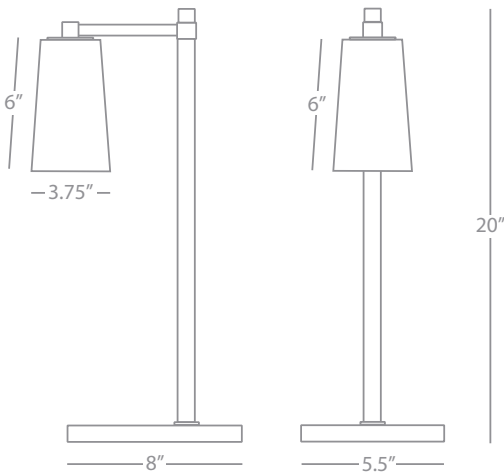

RICO ESPINET NINA

2040

Single Light Downbridge
Table Lamp
1-60W Max.
Bulb Type: B11 Torpedo
Switch: On-Off
Polished Nickel over Metal
Frosted White Cased Glass Shade