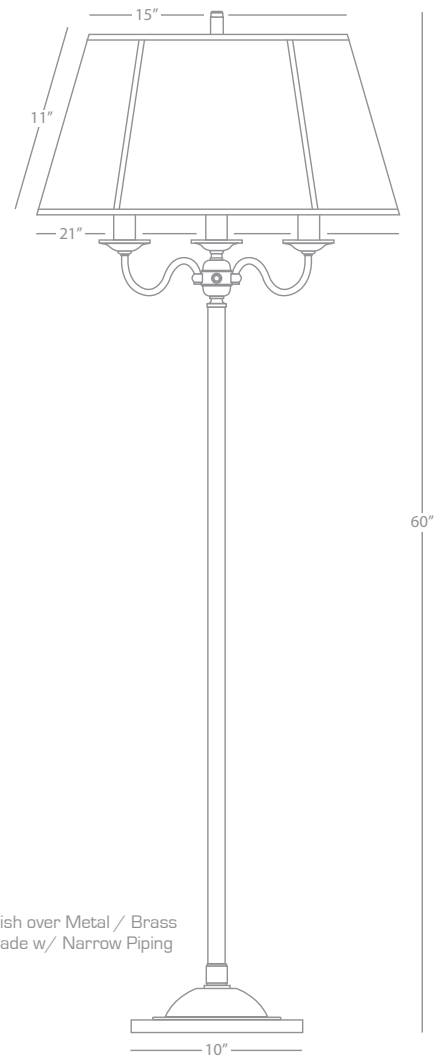

1-150W Max.

Bulb Type: A

Switch: 3-Way

Adjustable Tray Height

Deep Patina Bronze Finish over Metal / Brass

Barley Fabric Empire Shade w/ Narrow Piping

ALVIN

Z1904