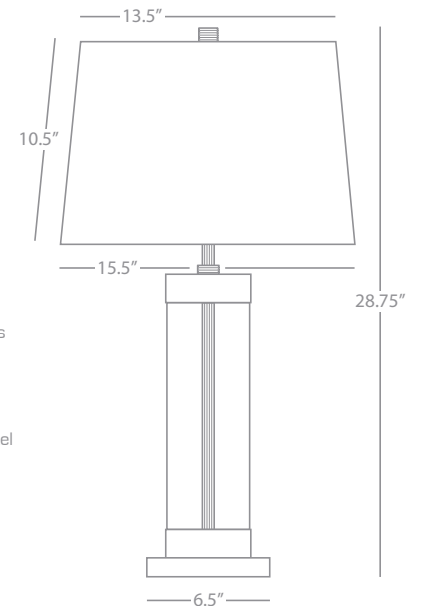

ANDRE

Z3318

Table Lamp

1-150W Max.

Bulb Type: A

Switch: Full Range Dimmer

Off White Cotton Shade w/ Rolled Edge Hem

FINISH OPTION:

D3318 Dark Antique Nickel