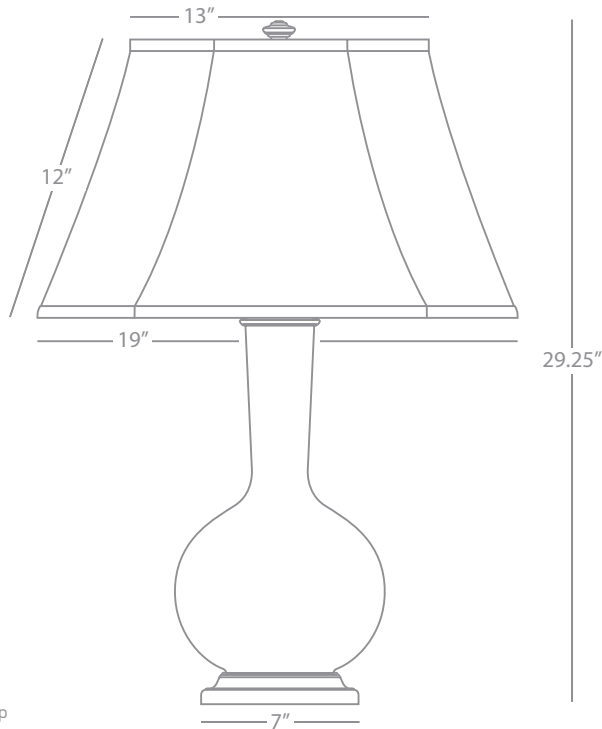

DEVON

1463

Table Lamp

1 - 150W Max.

Bulb Type: A

Switch: 3 - Way

French Blue Glazed Ceramic Body

Deep Patina Bronze Accents

Warm White Microfiber

Empire Shade

See Page 173 for

Color / Base / Shade Options