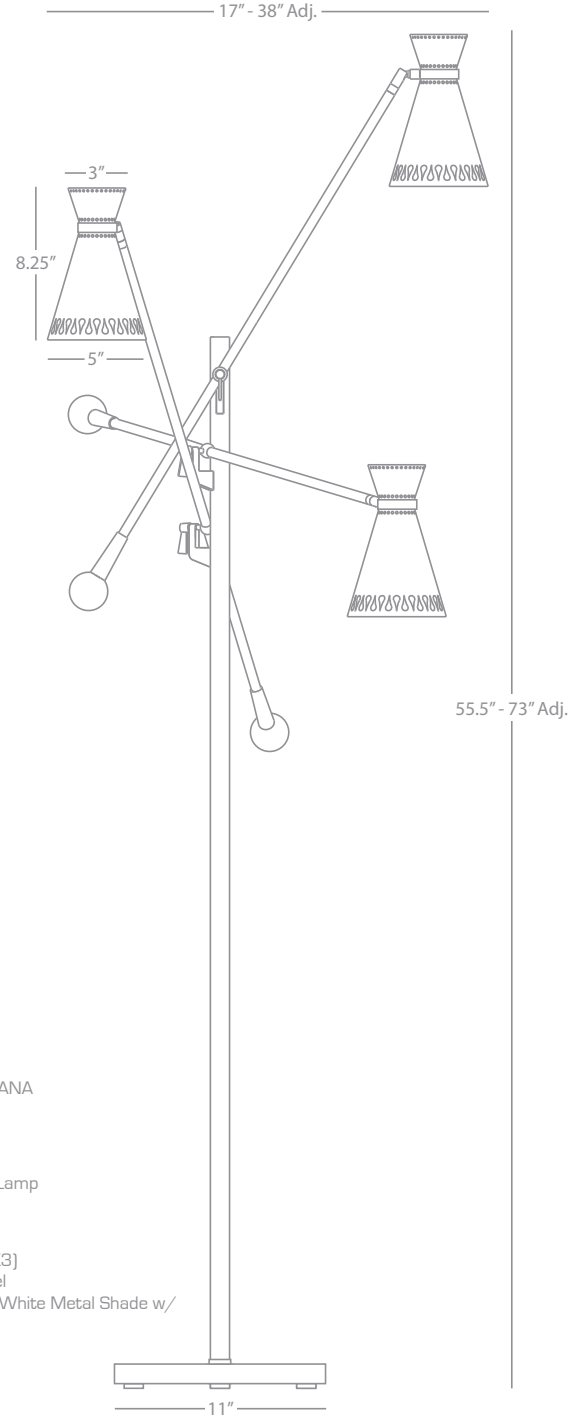

JONATHAN ADLER HAVANA

W696

Adjustable 3-Light Floor Lamp

3-60W Max.

Bulb Type: A

Switch: Hi-Lo Dimming (X3)

Polished Nickel over Steel

Adjustable Powder Coat White Metal Shade w/ Perforated Design