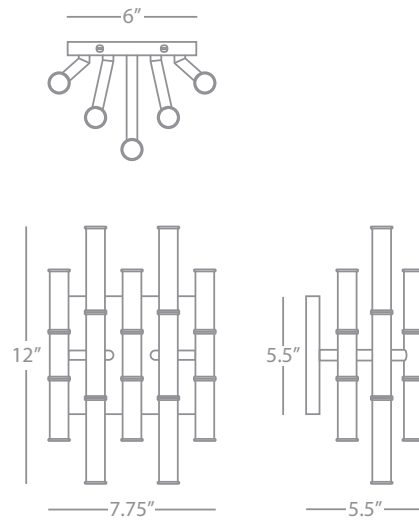

Jonathan Adler Meurice

JONATHAN ADLER MEURICE

686

5-Arm Sconce

10 - 25W Max.
Bulb Type: G16.5 Candelabra
Direct Wire Only
Antique Brass Finish over Metal

FINISH OPTIONS:

- **S686** Polished Nickel
- **Z686** Deep Patina Bronze