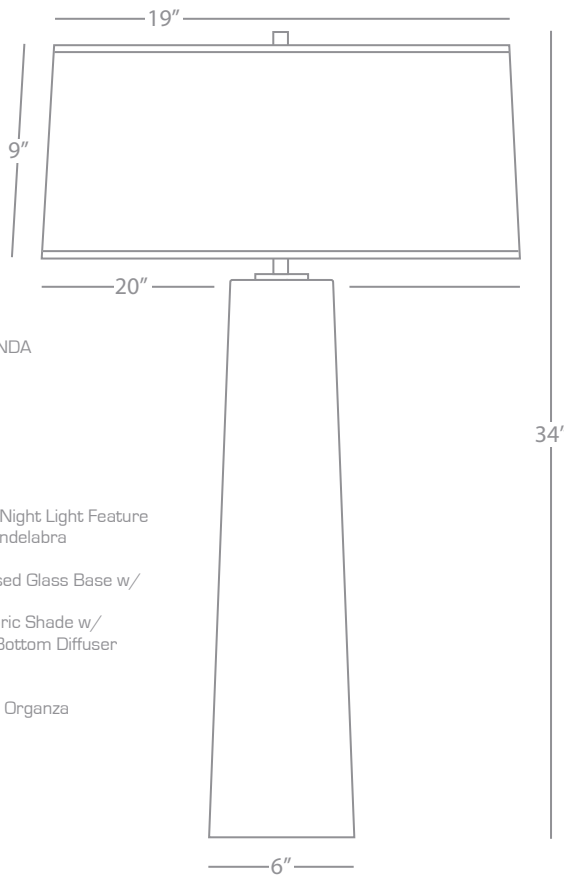

1581W White Organza

RICO ESPINET OLINDA

1578B

Tall Table Lamp

1-100W Max
 Bulb Type: A
 1 - 7.5W Max. for Night Light Feature
 Bulb Type: 7C7 Candelabra
 Switch: 4-Way
 Frosted White Cased Glass Base w/
 Night Light
 Black Organza Fabric Shade w/
 Self Fabric Top & Bottom Diffuser