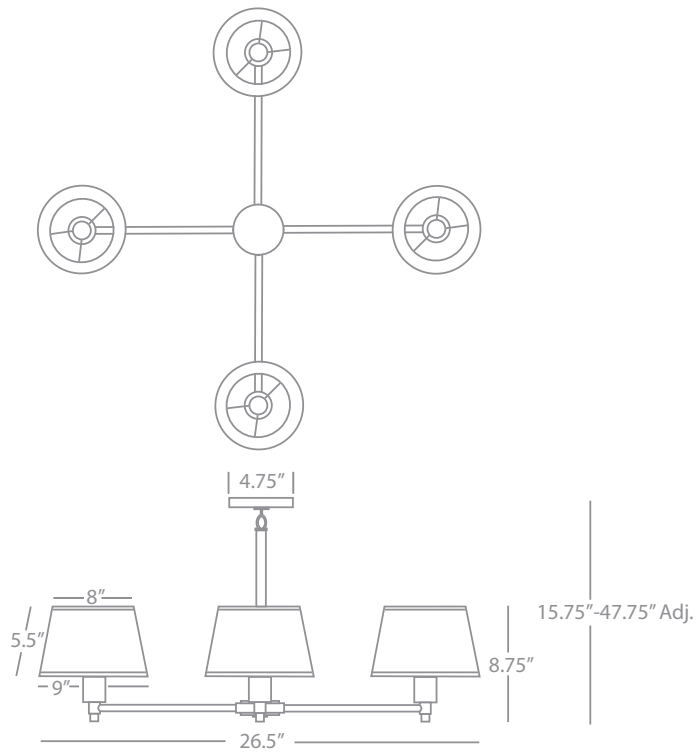

Real Simple

REAL SIMPLE

1827

4-Light Chandelier

4-60W Max.

Bulb Type: B10 Candelabra

Direct Wire Only

Gunmetal Powder Coat Finish over Steel

Snowflake Fabric Shades w/ Bottom Diffusers

Susp. Hardware: 3pc-5/8" x 12" & 1pc-5/8" x 6" Extension Rods

FINISH / SHADE OPTIONS:

1807 Stardust White
White Mont Blanc Parchment Shades

Z1817 Deep Bronze
Snowflake Fabric Shades

1837 Matte Black
Snowflake Fabric Shades