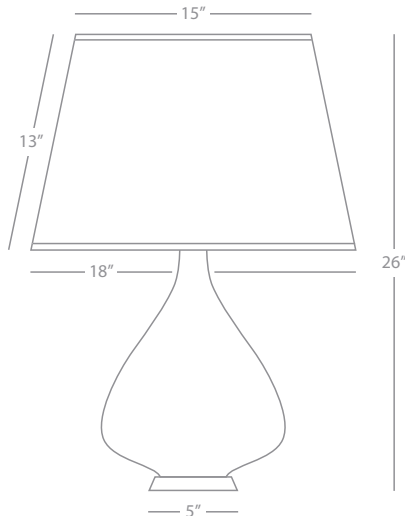

RD732

Table Lamp

1-150W Max.
Bulb Type: A
Switch: Full Range Dimmer
Red Cased Glass w/
Polished Nickel Accents
Translucent Ceramik Blanco
Parchment Shade

COLOR OPTIONS:

BL732 Blue
GN732 Green
GY732 Gray
OR732 Orange
PR732 Purple
WH732 White
YL732 Yellow