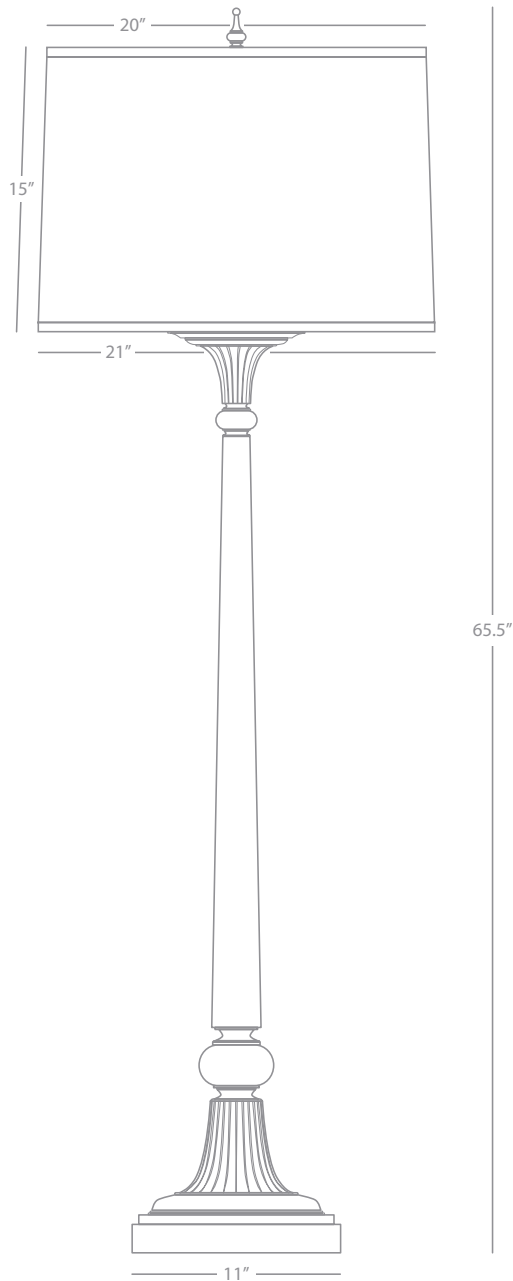

Owen | Connolly

CONNOLLY

Z2702

Floor Lamp

2-100W Max.
Bulb Type: A
Switch: Hi-Lo Pull Chains
Dark Natural Brass Finish
Cloud Cream Silk Shade