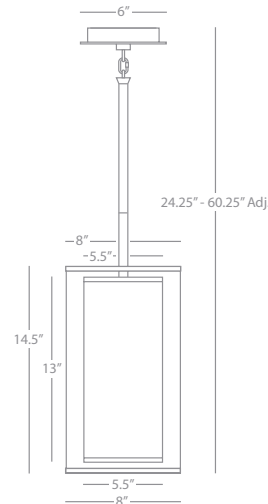

SATURNIA

S2196

Narrow Pendant

1 - 60W Max.
Bulb Type: B10 Candelabra
Direct Wire Only
Stainless Steel Finish over Metal
Silver Transparent Fabric Exterior Shade w/
Ascot White Fabric Interior Shade
Susp. Hardware: 3pcs-5/8" x 12" &
1pc -5/8" x 6" Extension Rods

FINISH / SHADE OPTIONS:

Z2186 Deep Patina Bronze Finish
Bronze Transparent Fabric
Exterior Shade w/ Ascot White
Fabric Interior Shade