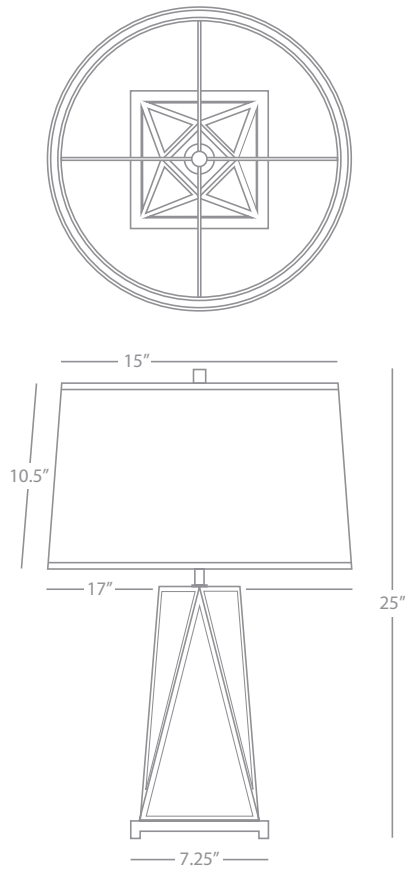

Satori

SATORI

2720X

Table Lamp

1-100W Max

Bulb Type: A

1 - 7.5W Max. for Night Light Feature

Bulb Type: C7 Candelabra

Switch: 4-Way

Deep Patina Bronze Finish

Polished White Acrylic Panels

Truffle Linen Shade

SHADE OPTION:

2720 Oyster Linen Shade w/
Contrasting Trim