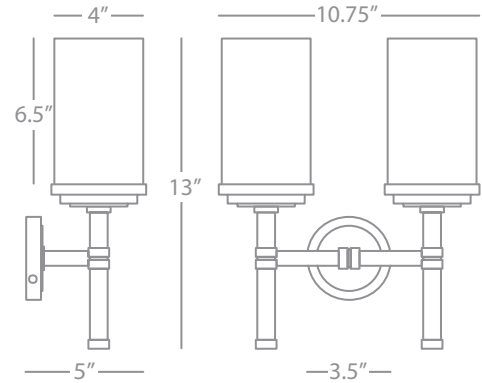

Shown with Optional Junction Box Cover Plate

HALO

B1325

Double Sconce

2 - 60W Max.

Bulb Type: A

Direct Wire Only

Brushed Nickel Finish w/

Polished Nickel Accents

Cased White Glass Shades

FINISH / SHADE OPTIONS:

1325 Brushed Brass Finish w/
Polished Brass Accents

C1325 Brushed Chrome Finish w/
Polished Chrome Accents

*Metal Junction Box Cover Plate in Matching Finish Included