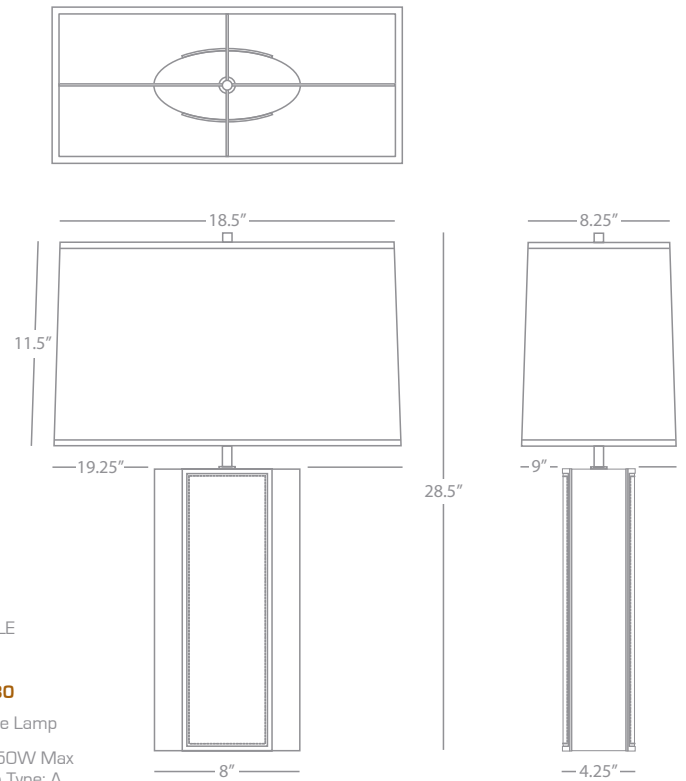

2730

Table Lamp

1-150W Max
Bulb Type: A
Switch: 3-Way
Walnut Finished Wood w/ Antique Brass & Chocolate Brown Leather Accents
Rectangular Translucent Flax Parchment Shade

FINISH/ SHADE OPTION:

B2730 Black Walnut Finished Wood
Brushed Nickel &
Black Leather Accents
Grey Parchment Shade