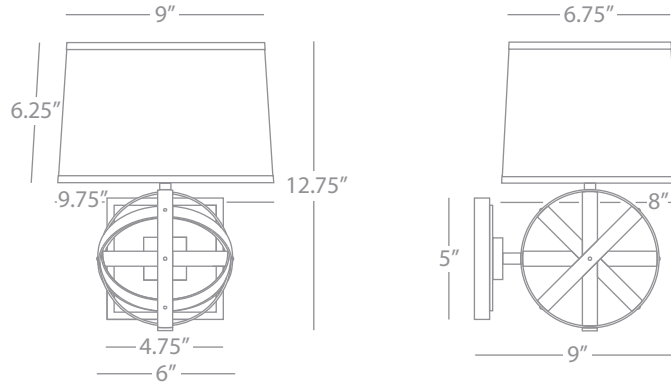

Wall Sconce

1-60W Max.
 Bulb Type: G16.5 Candelabra
 Switch: On-Off Line Switch
 24" Cord Cover/ Direct Wire
 Dark Antique Nickel Finish
 Oval Oyster Linen Shade

FINISH / SHADE OPTION:

Z2163 Deep Patina Bronze
 Driftwood Linen Shade