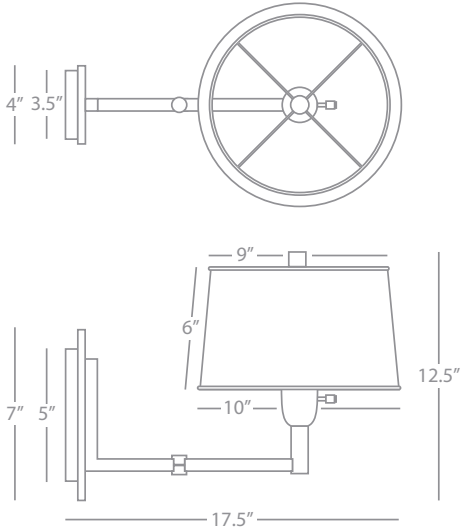

Wonton

WONTON

S4237

Wall Swinger

1-100W Max.
Bulb Type: A
Switch: Full Range Dimmer
24" Cord Cover or Convertible Direct Wire
Silver Plate Finish
w/ Weathered Ebony Finished Wood Accents
Off-White Linen Shade w/ Rolled Edge Hem

FINISH / SHADE OPTION:

4237 Deep Patina Bronze w/ Cherry Finished Wood
Light Beige Linen Shade