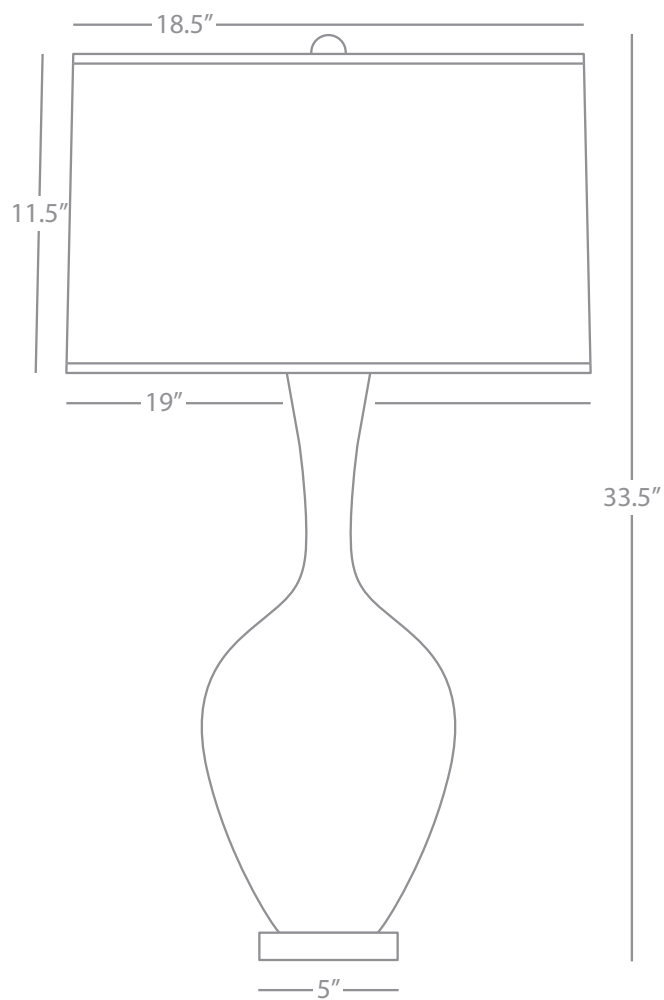

Audrey

AUDREY

LY980

Table Lamp

1 - 150W Max.

Bulb Type: A

Switch: Hi-Lo Dimming

Lily Glazed Ceramic

Lucite Base

Fondine Fabric Shade

COLOR OPTIONS:

CF980 Coffee

CR980 Ash

OB980 Steel Blue

ST980 Smokey Taupe