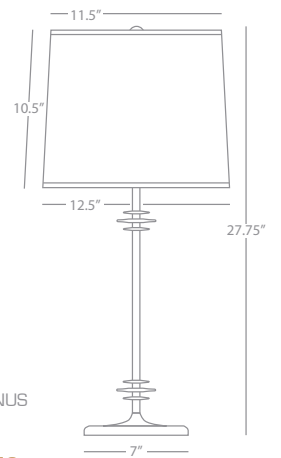

JANUS

2710

Table Lamp

1 - 150W Max.
Bulb Type: A
Switch: 3-Way
Electrochemical Phosphatized Iron
Open Weave Heather Linen Shade

2721

2720

2720X

Satori