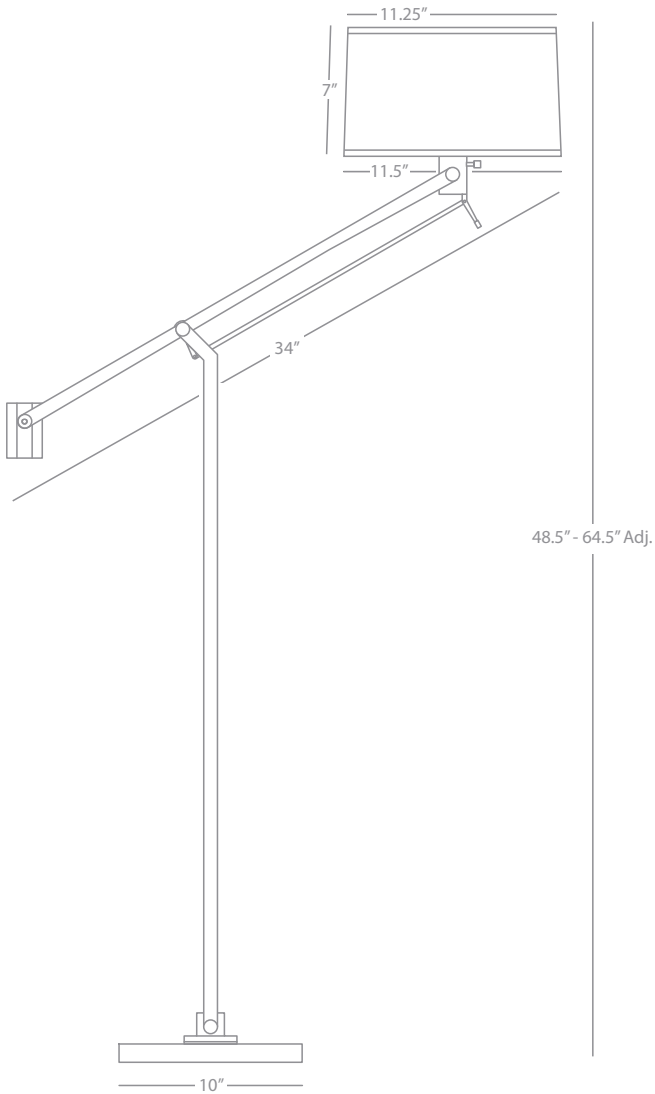

GILBERT

D175

Boom Task Floor Lamp
1-150W Max.
Bulb Type: A
Switch: 3-Way
Dark Antique Nickel Finish
Oyster Linen Shade