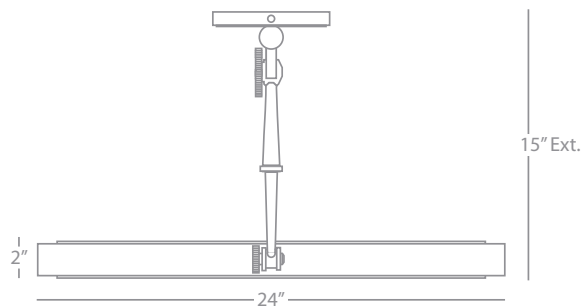

FINISH OPTIONS:

412 Antique Natural Brass
Z412 Deep Patina Bronze