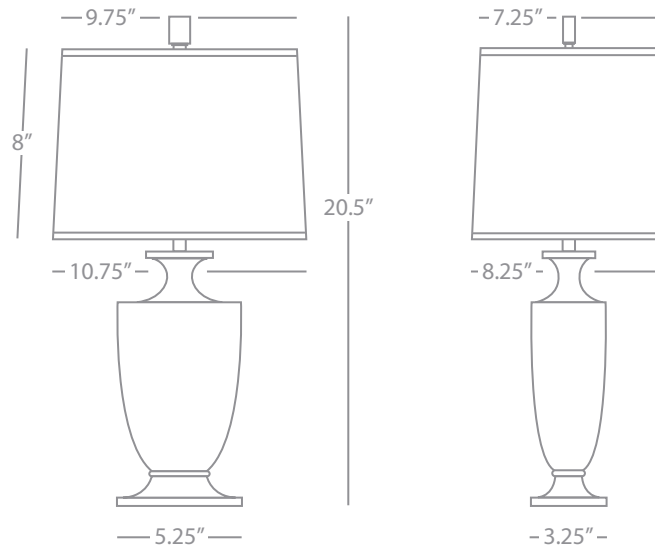

Artemis

ARTEMIS

3329

Accent Lamp

1-60W Max.
Bulb Type: B11 Torpedo
Switch: Full Range Dimmer
Clear Lead Crystal w/ Silver Plate Accents
Rectangular Cafe Dupioni Silk Shade

SHADE OPTIONS:

3329B Black Dupioni Silk Shade
3329W Off-White Dupioni Silk Shade