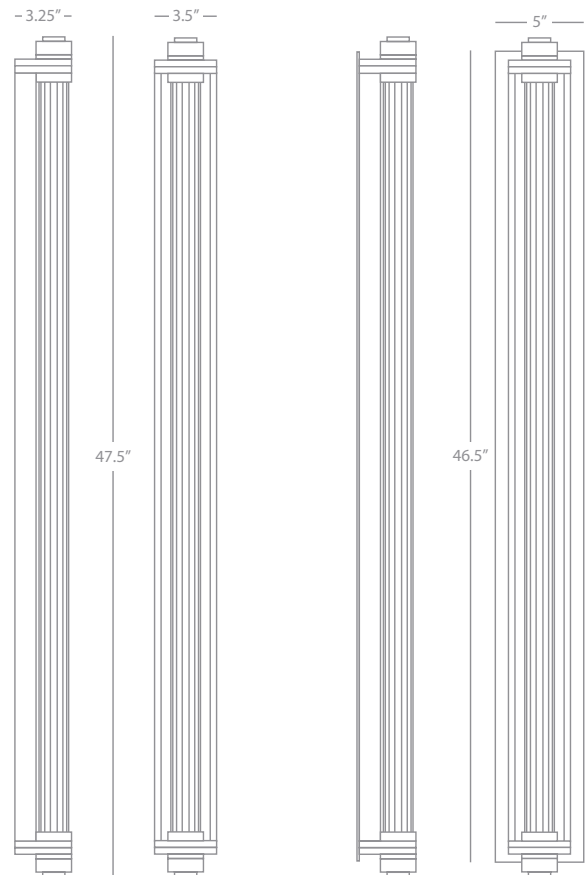

Shown with Optional Junction Box Cover Plate

HALO

B1332

Large Bath Sconce

1 - 28W Max.
Bulb Type: T5 Bi-Pin Fluorescent
Direct Wire Only
Brushed Nickel Finish w/
Polished Nickel Accents
White Reeded Acrylic Shade

FINISH / SHADE OPTIONS:

1332 Brushed Brass Finish w/
Polished Brass Accents
C1332 Brushed Chrome Finish w/
Polished Chrome Accents

*Metal Junction Box Cover Plate in Matching Finish Included