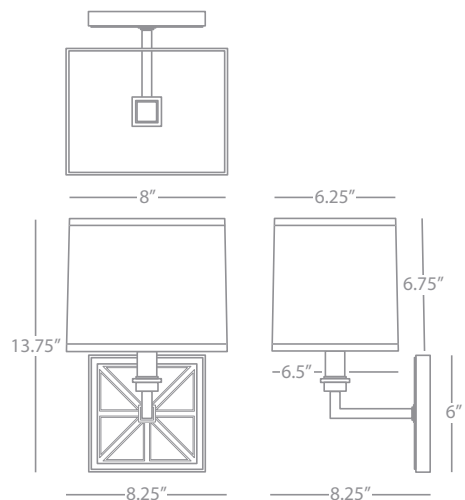

MARY MCDONALD DIRECTOIRE

2562

Large Flush Mount

3 - 100W Max.
Bulb Type: A
Direct Wire
Silver Plate Finish
Gray Glass Accents

FINISH OPTIONS:

2552 Antique Brass w/ Black Glass Accents
2562X Silver Plate w/ White Glass Accents