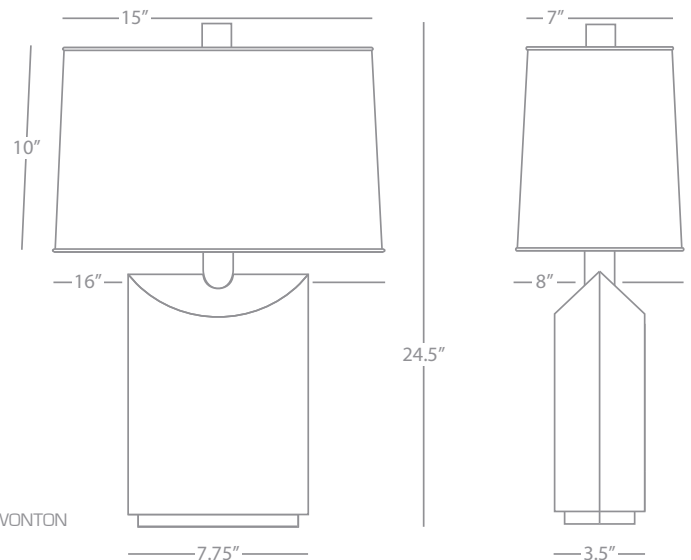

WONTON

4230

Table Lamp

1-150W Max.
Bulb Type: A
Switch: Full Range Dimmer
Deep Patina Bronze Finish w/ Cherry Finished Accents
Oval Light Beige Linen Shade w/ Rolled Edge Hem

FINISH / SHADE OPTION:

S4230 Silver Plate w/ Weathered Ebony Finished Wood
Off White Linen Shade