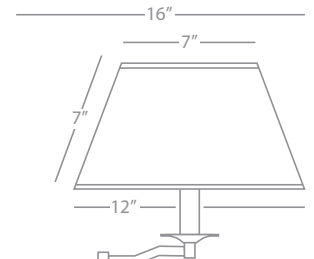

ABBEY BRONZE

L385X

Swing Arm Table Lamp
1-60W Max.
Bulb Type: A
Switch: On-Off
Victorian Bronze Finish over Cast Metal/Steel
Parchment Saki Fabric Shade

SHADE OPTION:

L385 Natural Crystal Pleat Fabric
Dims: 5" x 13" x 7"

24"

7"