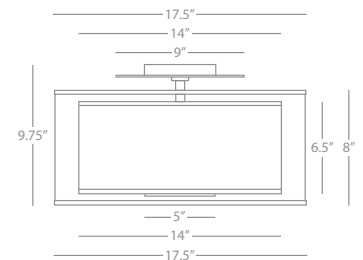

SATURNIA

Z2187

Semi-Flush Mount

2 - 100W Max.
Bulb Type: A
Direct Wire Only
Deep Patina Bronze Finish over Metal
Bronze Transparent Fabric Exterior Shade w/
Ascot White Fabric Interior Shade
13.5" Dia. White Acrylic Diffuser

FINISH / SHADE OPTIONS:

S2197 Stainless Steel Finish
Silver Transparent Fabric
Exterior Shade w/ Ascot White
Fabric Interior Shade