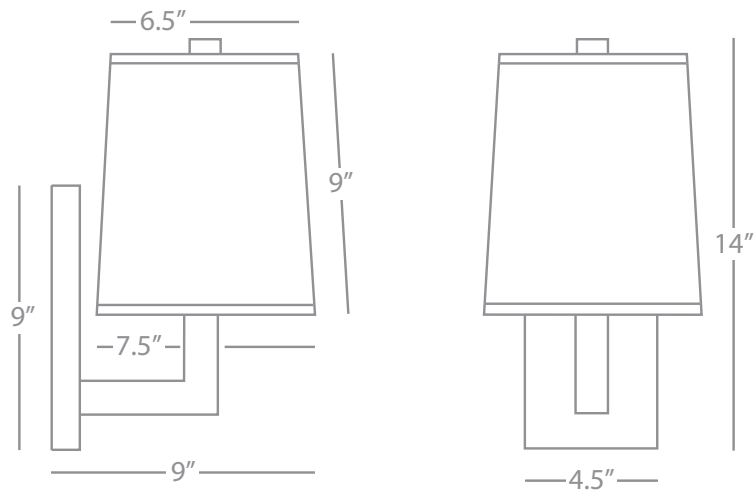

FINISH OPTIONS:

- 109X Antique Brass
- 111X Deep Patina Bronze