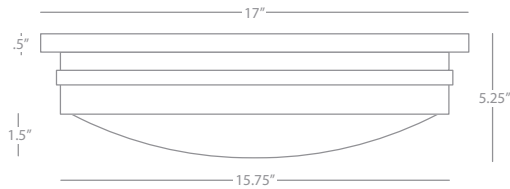

C1317

17" Flush Mount

3-60W Max.
Bulb Type: B11 Torpedo
Direct Wire Only
Polished Chrome over Metal
White Frosted Glass Shade

FINISH OPTIONS:

B1317 Antique Silver
S1317 Polished Nickel
Z1317 Deep Patina Bronze