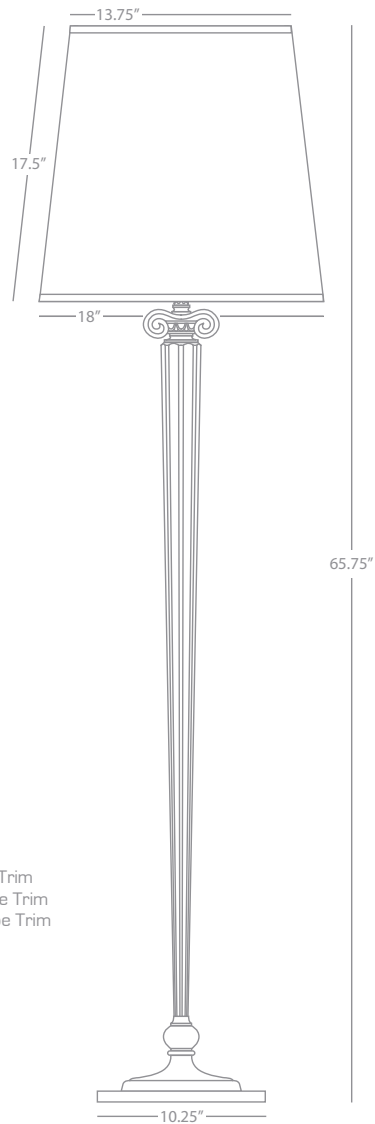

351LN

Club Floor Lamp

1-150W Max.

Bulb Type: A

Switch: 3-Way

Matte White Painted Finish over Poly Resin

White Brussels Linen Shade

SHADE OPTIONS:

351BL Marine Blue Painted Opaque Parchment Shade w/White Paper Tape Trim

351GN Electric Green Painted Opaque Parchment Shade w/White Paper Tape Trim

351TP Smokey Taupe Painted Opaque Parchment Shade w/White Paper Tape Trim

351WH White Opaque Parchment Shade w/White Paper Tape Trim