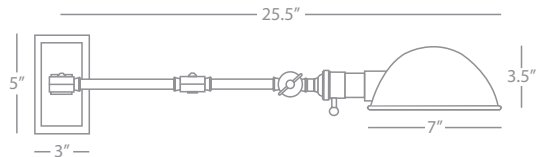

ANT BEE

1874

Pharmacy Wall Swinger

1-60W Max.
Bulb Type: A
Switch: Hi-Lo Dimming
24" Cord Cover or Convertible Direct Wire
Antique Brass Finish over Metal / Brass
Metal Shade

FINISH OPTIONS:

1864 Deep Patina Bronze