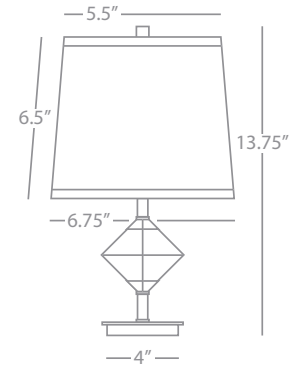

Juliet

JULIET

1973

Wall Sconce

1-60W Max.

Bulb Type: B10 Candelabra

Switch: On-Off Line Switch

24" Cord Cover/Direct Wire

Aged Brass Finish

Rock Crystal Accent

Pearl Dupoini Fabric Shade

JULIET

1970

Accent Lamp

1-60W Max.

Bulb Type: B10 Candelabra

Switch: Hi-Lo Line Switch

Aged Brass Finish

Rock Crystal Accent

Pearl Dupoini Fabric Shade