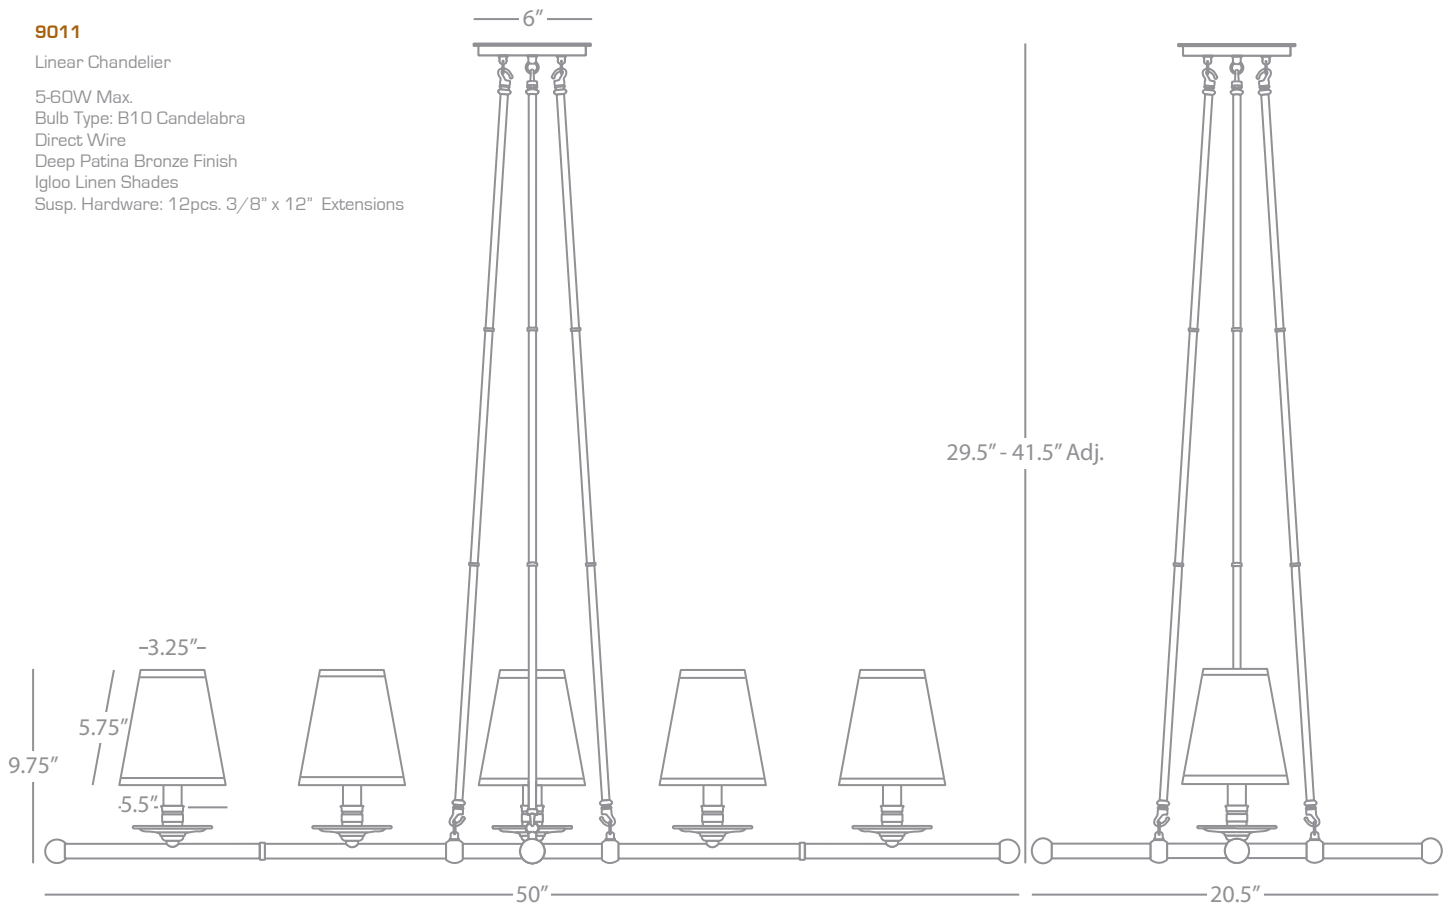

VICTORIA

9011

Linear Chandelier

5-60W Max.
Bulb Type: B10 Candelabra
Direct Wire
Deep Patina Bronze Finish
Igloo Linen Shades
Susp. Hardware: 12pcs. 3/8" x 12" Extensions