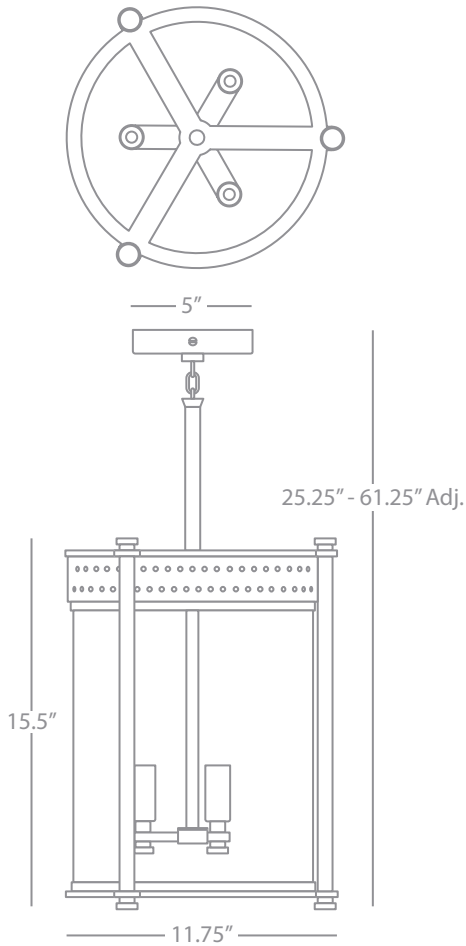

Milo

MILO

P1337

Outdoor Pendant

3-60W Max.
Bulb Type: B10.5 Candelabra
Direct Wire
Patina Nickel Finish over Brass
Clear Glass Shade
Susp. Hardware: 3 pcs. 5/8" X 12"
& 1 pc. 5/8" X 6" Extension Rods
UL Rated Damp Location

FINISH OPTIONS:

1337 Antique Brass
Z1337 Deep Patina Bronze

MILO

Z1336

Outdoor Flush Mount

2-100W Max.
Bulb Type: A
Direct Wire
Deep Patina Bronze Finish over Brass
Frosted Glass Shade
UL Rated Damp Location

FINISH OPTIONS:

1336 Antique Brass
P1336 Patina Nickel