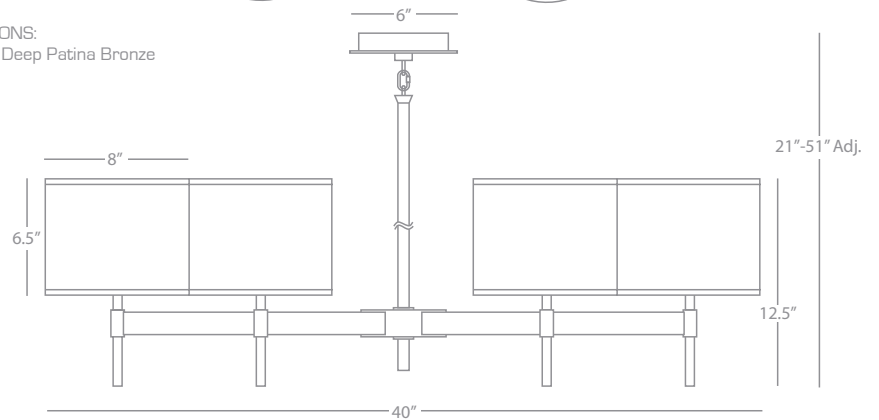

S2188

6-Light Chandelier

6-60W Max.
Bulb Type: G16.5 Candelabra
Direct Wire Only
Stainless Steel Finish over Metal
Fondine Fabric Shades
Susp. Hardware: 3pcs-5/8" x 12"
& 1pc -5/8" x 6" Extension Rods

FINISH OPTIONS:

Z2178 Deep Patina Bronze