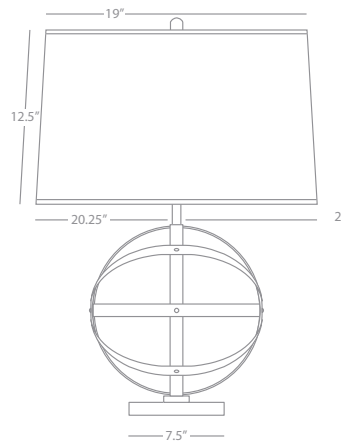

Table Lamp

1-150W Max.

Bulb Type: A

Switch: 3-Way

Deep Patina Bronze Finish

Driftwood Linen Shade

FINISH / SHADE OPTION:

D2160 Dark Antique Nickel
Oyster Linen Shade