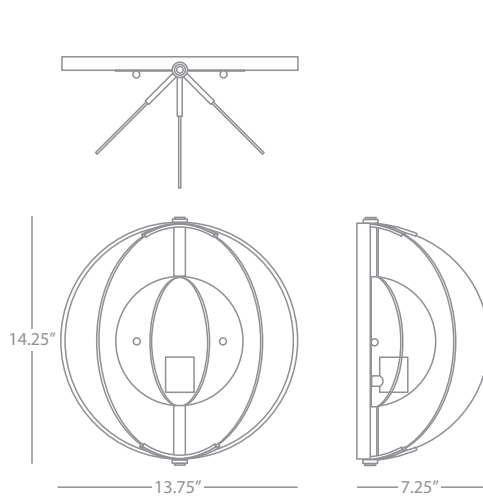

Latitude

LATITUDE

3375

Half Round Wall Sconce

1-100W Max.
Bulb Type: A
Direct Wire Only
Aged Brass Finish
Clear Glass Shade Panels
Ships with 1-30W Filament Bulb

FINISH OPTION:

D3375 Dark Antique Nickel