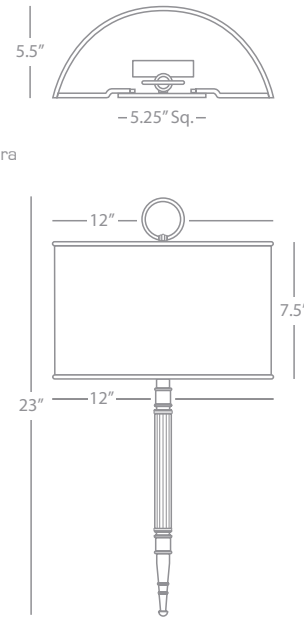

S1909

Wall Sconce

2 - 60W Max.
Bulb Type: G16.5 Candelabra
Direct Wire Only
Polished Nickel Finish
Metal Shade