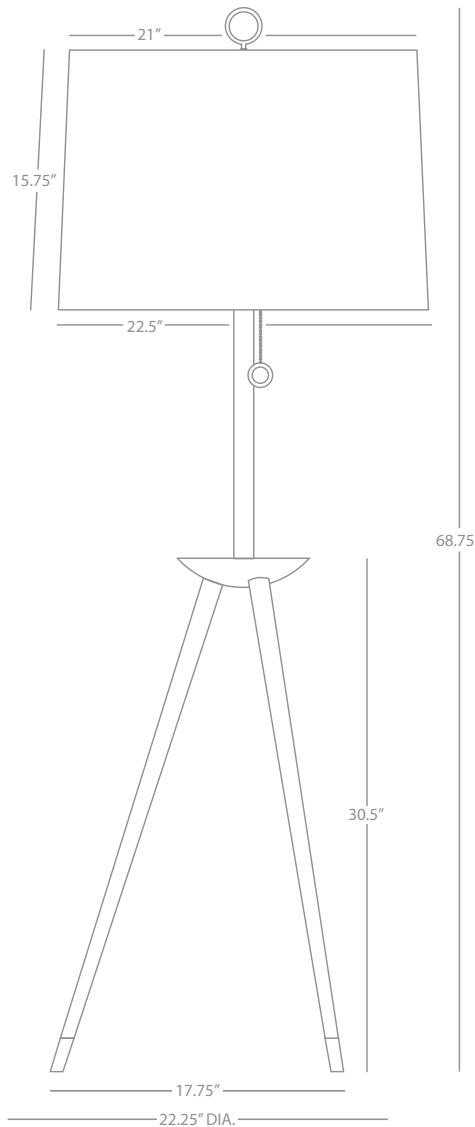

JONATHAN ADLER VENTANA

PN671

Tripod Floor Lamp

1-150W Max.
Bulb Type: A
Switch: 3-Way Pull Chain
Ebony Finished Wood w/
Polished Nickel Finished Accents
Natural Linen Shade w/
Rolled Edge Hem

FINISH OPTION:

671 Antique Brass Finished Accents