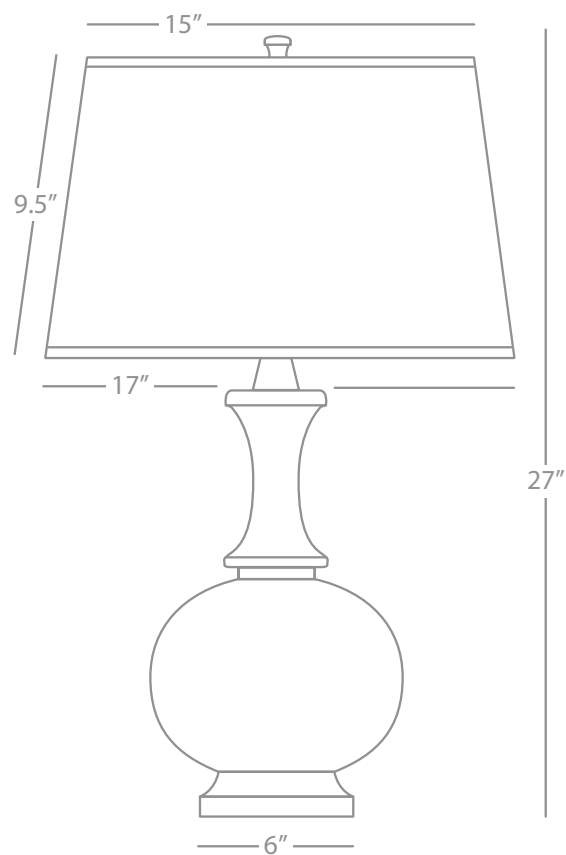

Glass Harriet

GLASS HARRIET

3323

Table Lamp

1-150W Max.

Bulb Type: A

Switch: Full Range Dimmer

Clear Glass w/ Polished Nickel Accents

Off White Cotton Shade w/

Rolled Edge Hem

FINISH OPTION:

W3323 White Glass