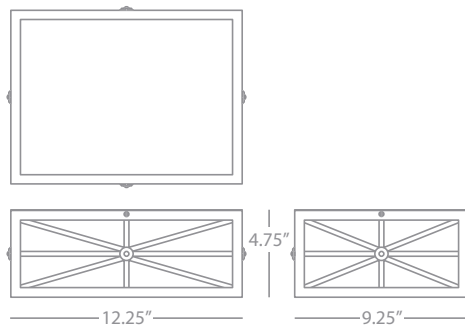

Mary McDonald Directoire

MARY MCDONALD DIRECTOIRE

2553

Small Flush Mount

2 - 100W Max.
Bulb Type: A
Direct Wire
Antique Brass Finish
Black Glass Accents

FINISH OPTIONS:

2563 Silver Plate w/ Gray Glass Accents
2563X Silver Plate w/ White Glass Accents

MARY MCDONALD DIRECTOIRE

2561X

Wall Sconce

2 - 60W Max.
Bulb Type: B11 Torpedo
Direct Wire Only
Silver Plate Finish
White Glass Accents

FINISH OPTIONS:

2561 Silver Plate w/
Gray Glass Accents
2551 Antique Brass w/
Black Glass Accents

MARY MCDONALD DIRECTOIRE

2554

Wall Sconce

1-60W Max.
Bulb Type: B10.5 Candelabra
Switch: On-Off Line Switch
24" Cord Cover/Direct Wire
Antique Brass Finish
Black Glass Accents
Rectangular Mont Blanc Parchment Shade

FINISH OPTIONS:

2554B Antique Brass w/ Black Glass Accents
Black Painted Opaque Parchment
2654 Silver Plate w/ Gray Glass Accents
White Mont Blanc Parchment