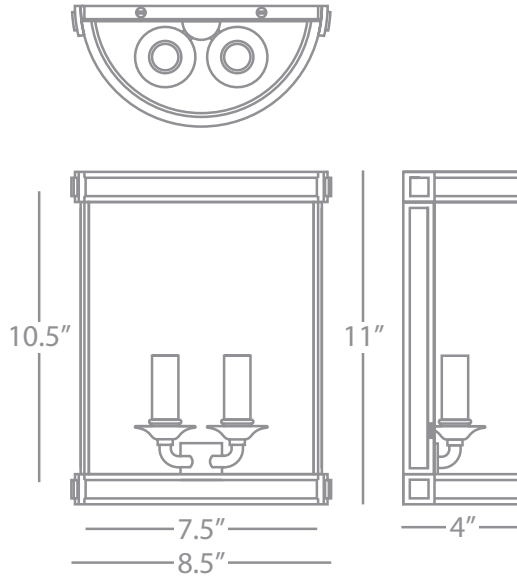

Blake

BLAKE

S3364

Half Round Sconce

2 - 60W Max.
Bulb Type: B10 Candelabra
Direct Wire Only
Polished Nickel Finish
Clear Glass Shade Panel

FINISH OPTION:

Z3364 Deep Patina Bronze