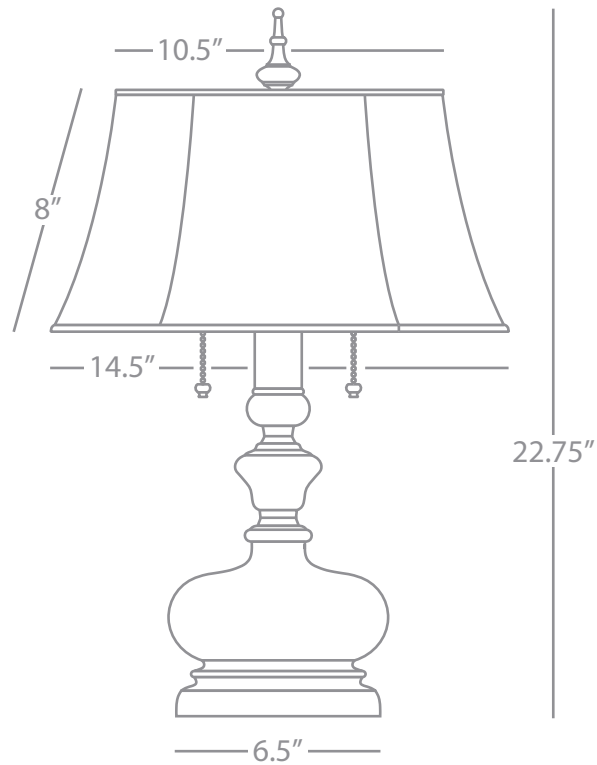

Newport

NEWPORT

9950

Bouillotte Table Lamp

2-60W Max.

Bulb Type: A

Switch: On-Off Double Pull Chain

Buddha Bronze Finish w/ Pale

Sage Antique over Cast Metal

Antique Gold Dupioni Silk Empire Shade

FINISH / SHADE OPTIONS:

P9950 Pewter w/ Dark Charcoal
Antique

G9950 Off -White Dupioni Silk

Rose Gold

Off -White Dupioni Silk