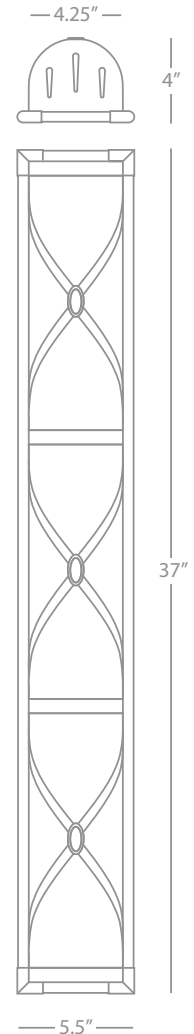

FINISH OPTIONS:

1988 Antique Brass
D1988 Dark Antique Nickel
S1988 Polished Nickel