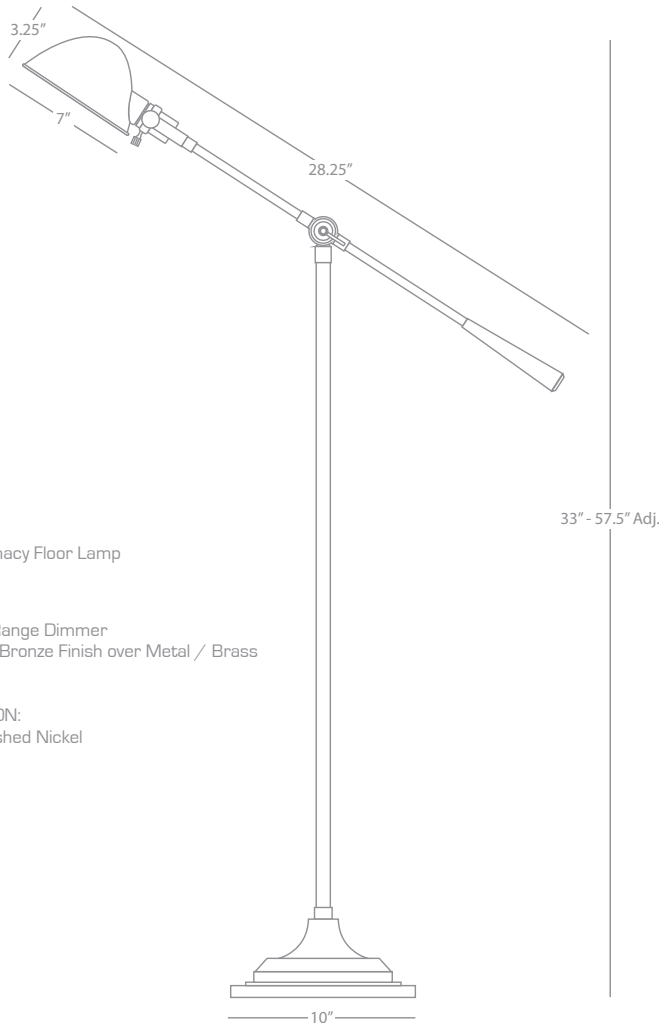

1900 Antique Brass
S1900 Polished Nickel

ALVIN

S1913

Boom Pharmacy Table Lamp

1-60W Max.
Bulb Type: A
Switch: Full Range Dimmer
Polished Nickel Finish over Metal / Brass
Metal Shade

FINISH OPTIONS:

1913 Antique Brass
Z1913 Deep Patina Bronze