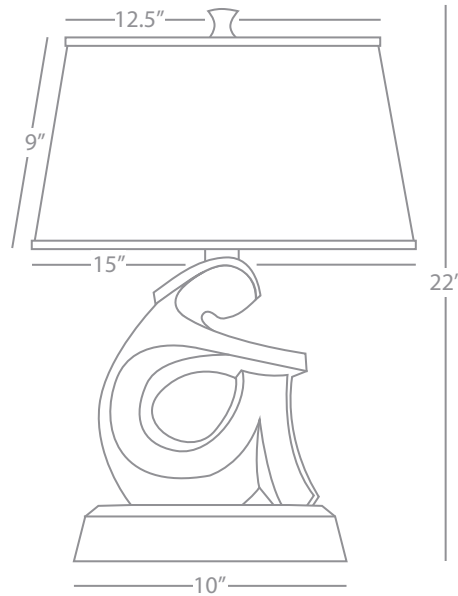

Mrs. Lady

Mr. Puppy

MRS. LADY

137R

Table Lamp (Right Facing)

1-150W Max.

Bulb Type: A

Switch: 3-Way

Tudor Bronze Finish over Cast Metal

Radius-Corner Rectangular, Golden Saki Fabric Shade

OPTION:

137L Left Facing