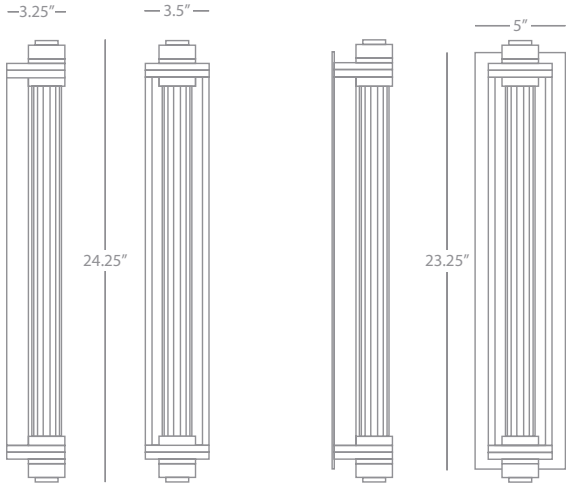

Halo

Shown with Optional Junction Box Cover Plate

HALO

1330

Small Bath Sconce

1 - 14W Max.
Bulb Type: T5 Bi-Pin Fluorescent
Direct Wire Only
Brushed Brass Finish w/
Polished Brass Accents
White Reeded Acrylic Shade

FINISH / SHADE OPTIONS:

B1330 Brushed Nickel Finish w/
Polished Nickel Accents
C1330 Brushed Chrome Finish w/
Polished Chrome Accents

*Metal Junction Box Cover Plate in Matching Finish Included