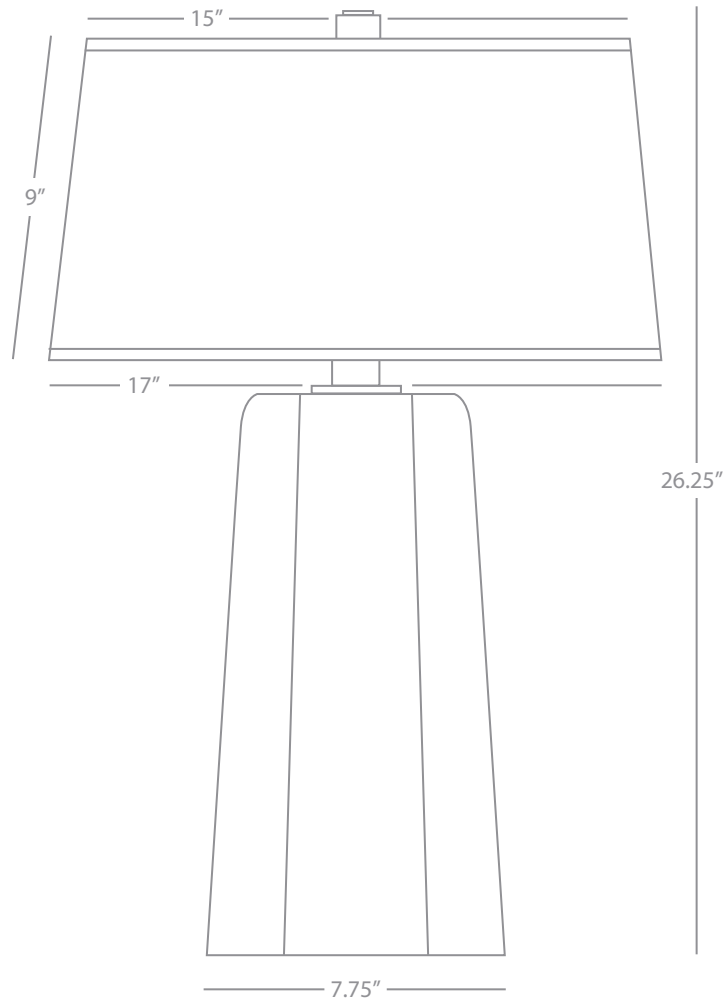

Wavy

WAVY

434

Table Lamp

1-100W Max.

Bulb Type: A

Switch: Full Range Dimmer

White Cased Glass w/ Polished Nickel Accents

Translucent White Mont Blanc Parchment Shade

FINISH / SHADE OPTIONS:

435 Silver Mercury Glass

Translucent White Mont Blanc Parchment Shade

436 Tortoise Glass

Mont Blanc Parchment Shade