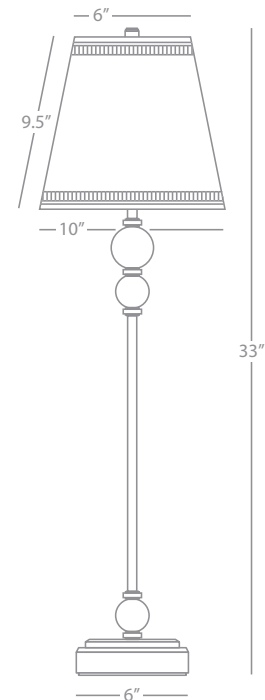

MUSE

3315

Urania Buffet Table Lamp

1-100W Max.
Bulb Type: A
Switch: Full Range Dimmer
Lead Crystal w/ Silver Plated Accents
White Mont Blanc Parchment
Shade w/ Grosgrain Trim