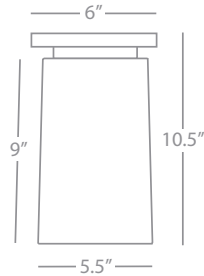

FINISH OPTION:

2058 Polished Nickel

RICO ESPINET NINA

2043

Flush Mount
1-100W Max.
Bulb Type: A
Direct Wire Only
Polished Nickel over Metal
Frosted White Cased Glass Shade

FINISH OPTION:

Z2043 Deep Patina Bronze