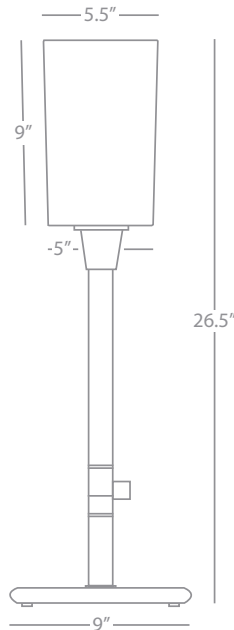

RICO ESPINET NINA

2069

Table Torchiere
1-150W Max.
Bulb Type: A
Switch: Full Range Dimmer
Polished Nickel Finish over Metal
White Frosted Cased Glass Shade

FINISH OPTION:

Z2069 Deep Patina Bronze