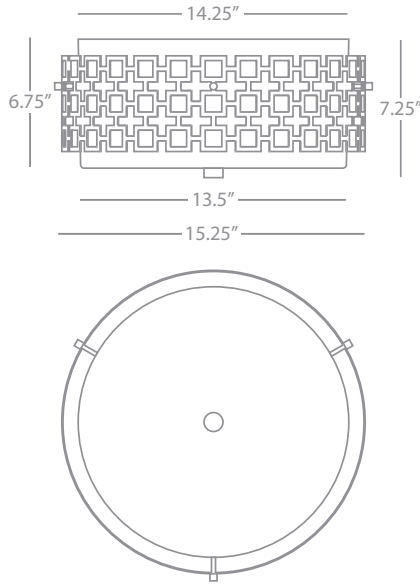

Jonathan Adler Parker

JONATHAN ADLER PARKER

S664

Flush Mount
3-75W Max.
Bulb Type: A
Direct Wire Only
Polished Nickel Finish over Metal
Frosted White Cased Glass Shade
Perforated Metal Outer Shade

FINISH OPTIONS:

664 Antique Brass
Z664 Deep Patina Bronze