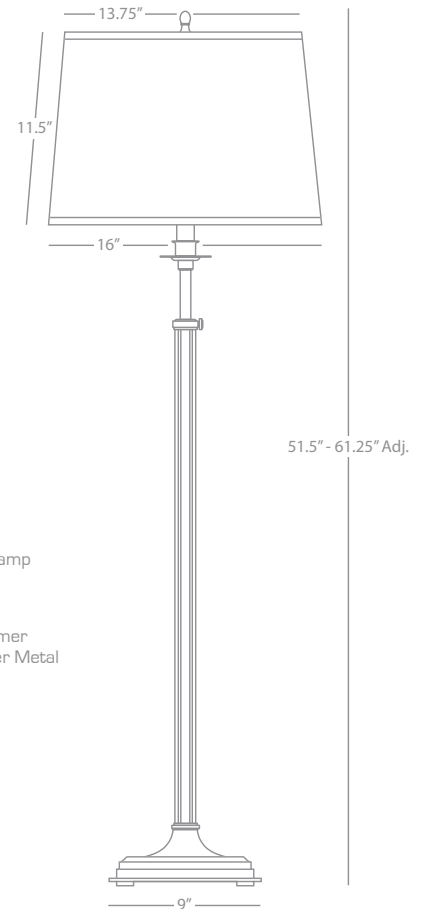

WINSTON

2144

Adjustable 5-Way Floor Lamp

3-60W, 1-100W Max.
Bulb Type: A
Switch: 5-Way
Dark Natural Brass over Metal
Driftwood Linen Shade w/
Brown Tape Trim

WINSTON

2142

Adjustable Club Floor Lamp

1-150W Max.
Bulb Type: A
Switch: Full Range Dimmer
Dark Natural Brass over Metal
Driftwood Linen Shade
w/ Brown Tape Trim