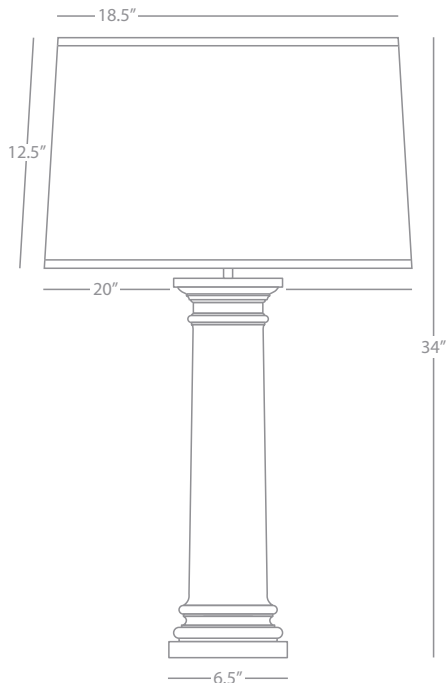

PHOEBE

870C

Table Lamp

1-150W Max.

Bulb Type: A

Switch: 3-Way

Matte White Painted Finish over Poly Resin

Chocolate Painted Opaque Parchment Shade w/ Matte Silver Lining

FINISH / SHADE OPTIONS:

870 Matte White Painted Finish
White Brussels Linen Shade

871 Faux Limestone Painted Finish
Oyster Linen Shade

871X Faux Limestone Painted Finish
Taupe Painted Opaque Parchment Shade

872 Faux Concrete Painted Finish
Translucent White Monte Blanc Parchment Shade