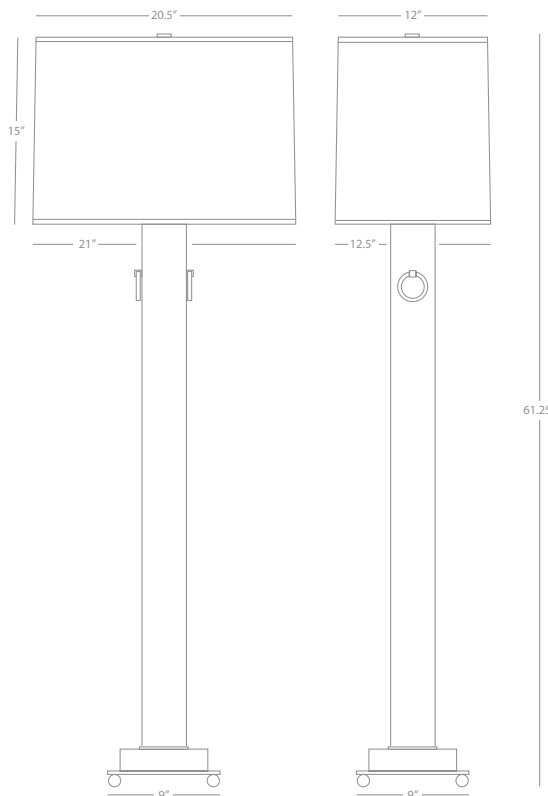

MARY MCDONALD ONDINE

2517

Floor Lamp

2-100W Max.

Bulb Type: A

Switch: On-Off Pull Chains

Silver Plate Finish

Rectangular Off White Silk Shade

SHADE OPTIONS:

2517B Black Opaque Parchment Shade w/
Silver Tortoise Lining

2517T Taupe Opaque Parchment Shade w/
Matte Silver Lining