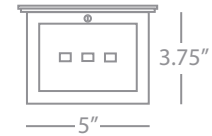

FINISH OPTIONS:

C1335 Polished Chrome
Z1335 Deep Patina Bronze

BRADLEY

C1334

Medium Wall Sconce
3 - 60W Max.
Bulb Type: B11 Torpedo
Direct Wire Only
Polished Chrome Finish
White Glass Shade

FINISH OPTIONS:

S1334 Polished Nickel
Z1334 Deep Patina Bronze