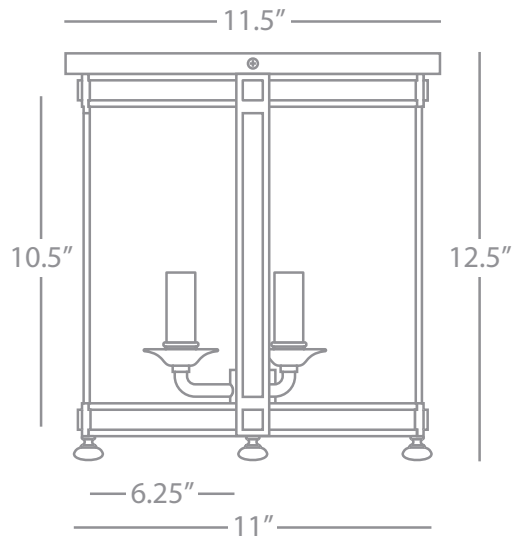

Z3363

Flush Mount

3 - 60W Max.
Bulb Type: B10 Candelabra
Direct Wire Only
Deep Patina Bronze Finish
4 Clear Glass Shade Panels

FINISH OPTION:

S3363 Polished Nickel