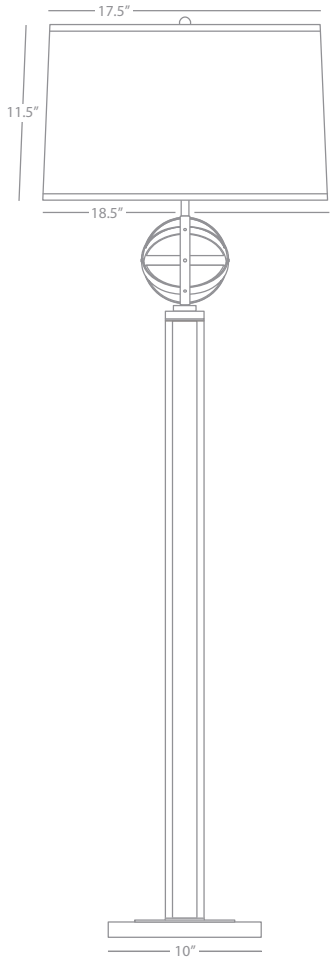

Lucy

LUCY

D2162

Floor Lamp

1-150W Max.

Bulb Type: A

Switch: 3-Way

Dark Antique Nickel Finish

Oyster Linen Shade

FINISH / SHADE OPTION:

Z2162 Deep Patina Bronze
Driftwood Linen Shade