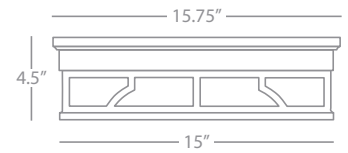

ADDISON

1571

Wide Table Lamp

2-100W Max.

Bulb Type: A

Switch: On-Off Pull Chains

Weathered Brass Finish w/

Antique Mirror Accents

Rectangular Taupe Dupioni Fabric Shade

SHADE OPTION:

1571B Black Painted Opaque Parchment

Matte Gold Lining