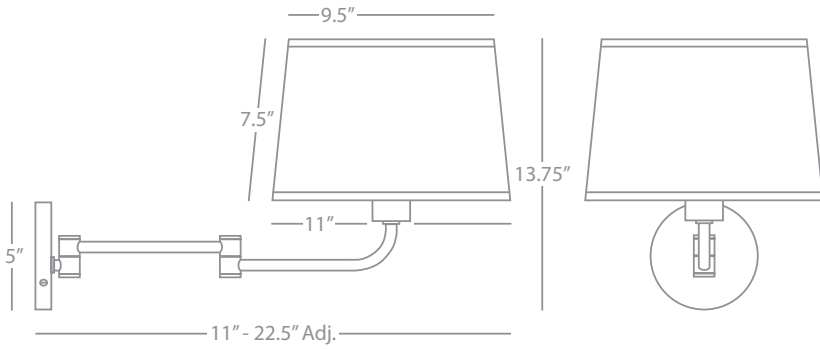

Koleman

KOLEMAN

S464

Swing Arm Sconce

1 - 100W Max.
Bulb Type: A
Switch: Hi-Lo Dimming
24" Cord Cover/ Direct Wire
Polished Nickel Finish
Oyster Linen Shade

FINISH OPTIONS:

464 Aged Brass
Z464 Deep Patina Bronze