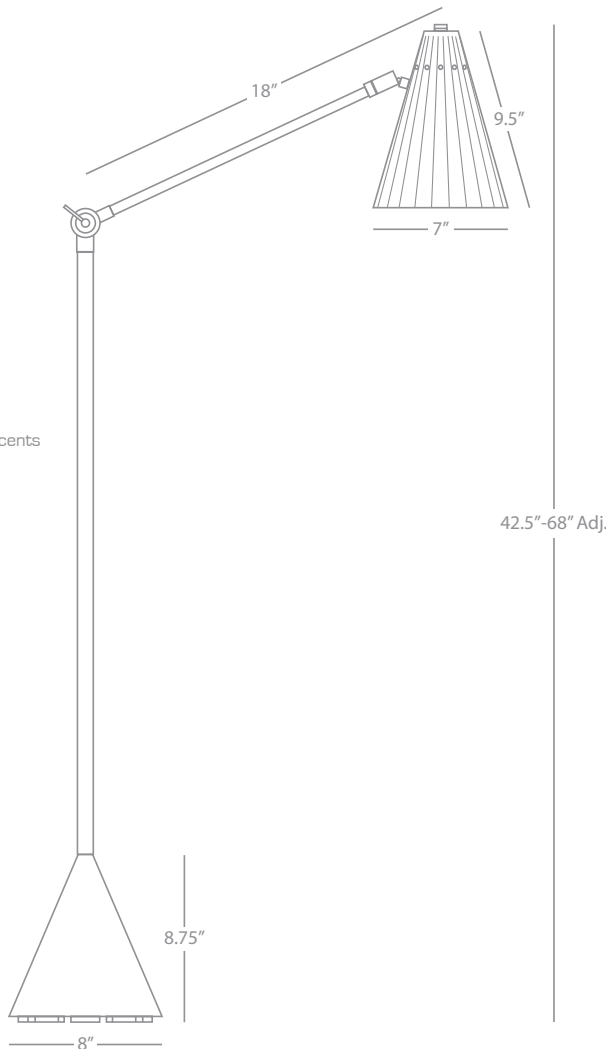

JONATHAN ADLER ANTWERP

S766

Task Floor Lamp

1-60W Max.

Bulb Type: A

Switch: Hi-Lo

Polished Nickel Finish

Powder Coat White Accents

Adjustable Faceted Metal Shade

FINISH OPTION:

766 Antique Brass
Black Powder Coat Accents