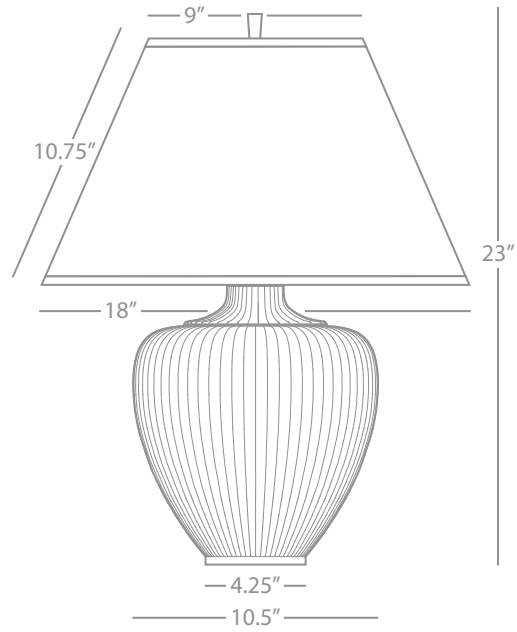

Laurelton

LAURELTON

9891

Baby Louis Pot
1-150W Max.
Bulb Type: A
Switch: 3-Way
Buddha Bronze Finish w/ Pale
Sage Antique over Cast Metal
Mist Saki Fabric Shade