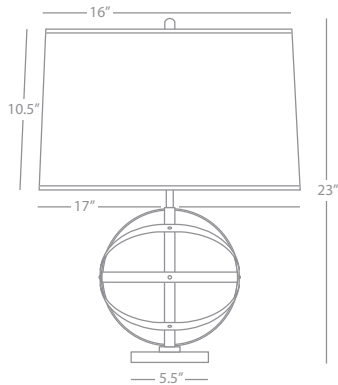

LUCY

Z2160

Table Lamp

1-150W Max.

Bulb Type: A

Switch: 3-Way

Deep Patina Bronze Finish

Driftwood Linen Shade

FINISH / SHADE OPTION:

D2160 Dark Antique Nickel
Oyster Linen Shade