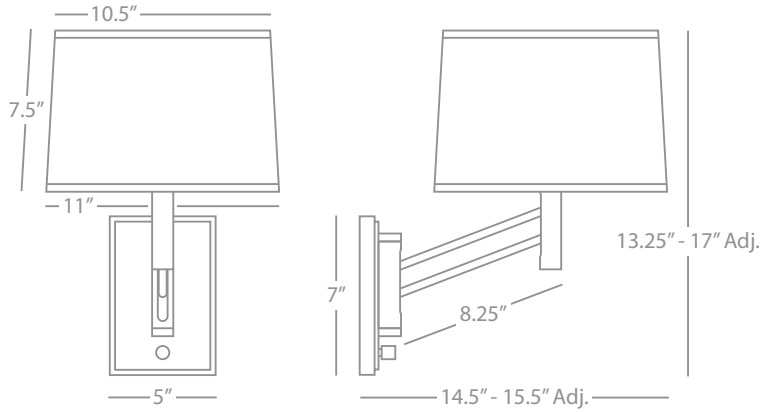

Anders

ANDERS

2452

Wall Sconce

1-100W Max.

Bulb Type: A

Switch: Hi-Lo

24" Cord Cover/ Direct Wire

Dark Natural Brass Finish over Metal

Open Weave Heather Linen Shade

FINISH OPTION:

B2452 Satin Nickel