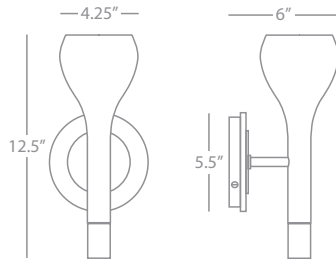

2138

Wall Torchiere

1 - 60W Max.
Bulb Type: G16.5 Candelabra
Switch: On-Off
24" Cord Cover/ Direct Wire
Aged Natural Brass Finish
Honed Travertine Back Plate

FINISH / SHADE OPTIONS:

D2138 Blackened Antique Nickel
Honed White Marble Back Plate