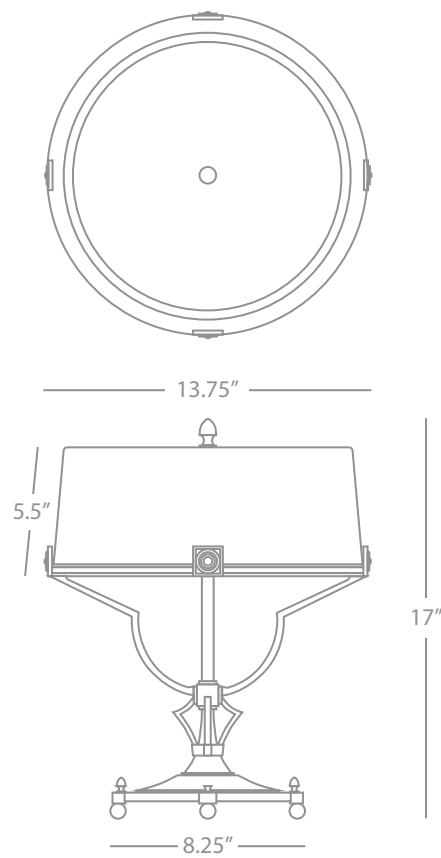

MARY MCDONALD MARGAUX

S2545

Table Lamp

2-40W Max.

Bulb Type: A

Switch: On-Off Pull Chains

Vintage Silver Finish

Metal Shade

11" Metal Diffuser