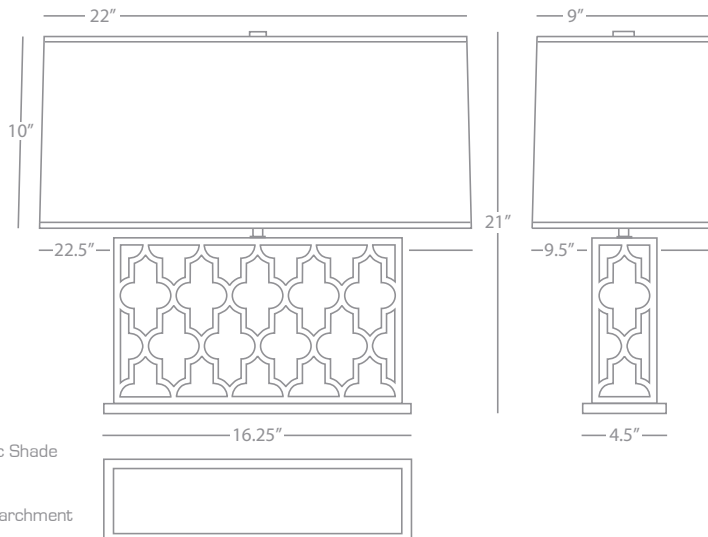

ADDISON

1571

Wide Table Lamp

2-100W Max.

Bulb Type: A

Switch: On-Off Pull Chains

Weathered Brass Finish w/

Antique Mirror Accents

Rectangular Taupe Dupioni Fabric Shade

SHADE OPTION:

1571B Black Painted Opaque Parchment

Matte Gold Lining