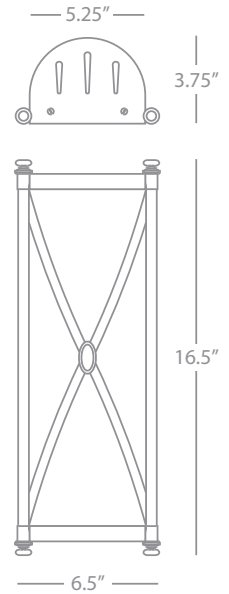

FINISH OPTIONS:

1986 Antique Brass
S1986 Polished Nickel
Z1986 Deep Patina Bronze