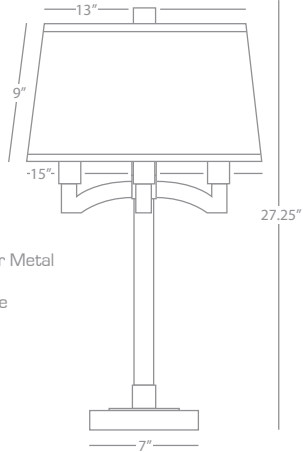

Doughnut

DOUGHNUT

142

4-Arm Table Lamp

4-60W Max.
Bulb Type: A
Switch: Full Range Dimmer
Deep Patina Bronze Finish over Metal
Ebony Finished Wood Base
Square Snowflake Fabric Shade

FINISH OPTIONS:

141 Antique Silver