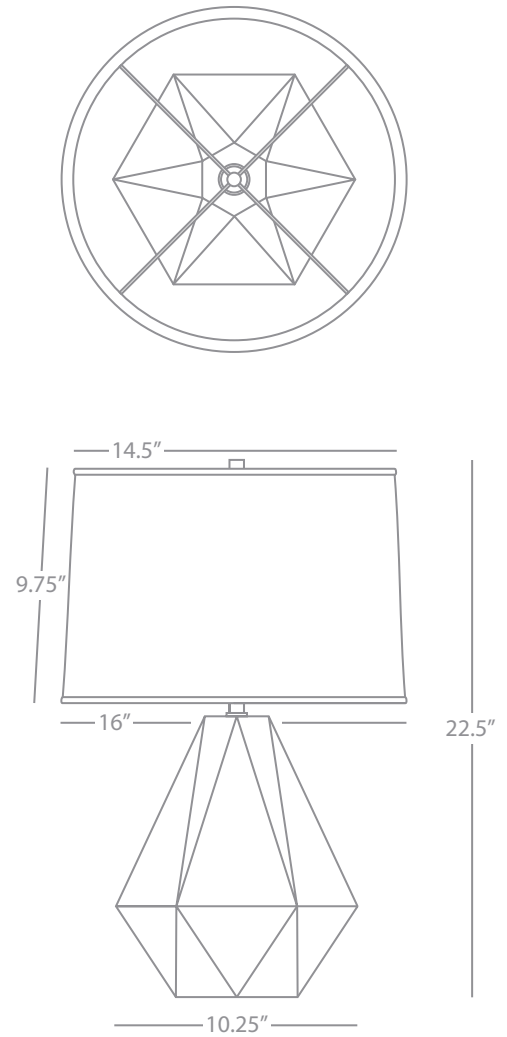

1-150W Max.

Bulb Type: A

Switch: 3-Way

Peacock Glazed Ceramic

Polished Nickel Accents

Oyster Linen Shade

See Page 172 for Color Options

DELTA