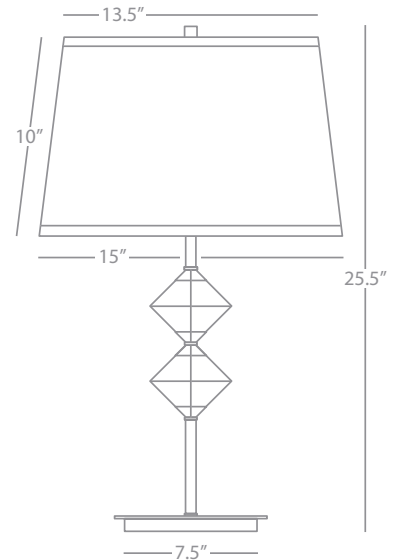

JULIET

1972

Floor Lamp

1-150W Max.

Bulb Type: A

Switch: Hi-Lo Dimming

Aged Brass Finish

Rock Crystal Accents

Pearl Dupoini Fabric Shade

JULIET

1971

Table Lamp

1-150W Max.

Bulb Type: A

Switch: Hi-Lo Dimming

Aged Brass Finish

Rock Crystal Accents

Pearl Dupoini Fabric Shade