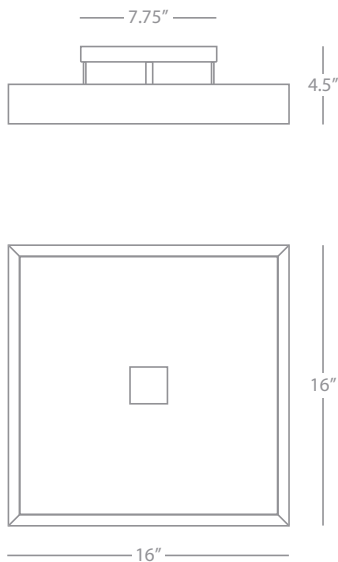

DOUGHNUT

S152

Nouveau Flush Mount
2-60W Max.
Bulb Type: T10 Medium Base
Direct Wire Only
Antique Silver Finish over Metal
Marbleized Glass Shade

FINISH OPTION:

Z152 Deep Patina Bronze