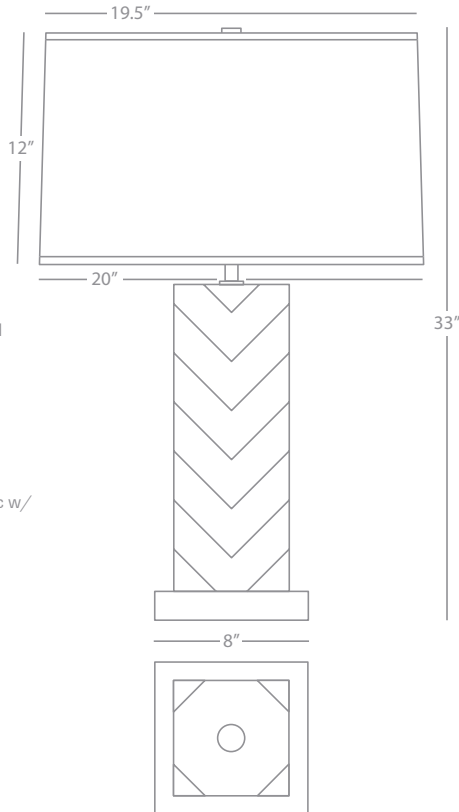

MARY MCDONALD SANTORINI

2593

Table Lamp - Pattern #2

1-150W Max.
Bulb Type: A
Switch: Hi-Lo Dimming
Blue and White Glazed Ceramic w/
Satin Brass Finished Accents
Lucite Base
Translucent White Mont Blanc
Parchment Shade