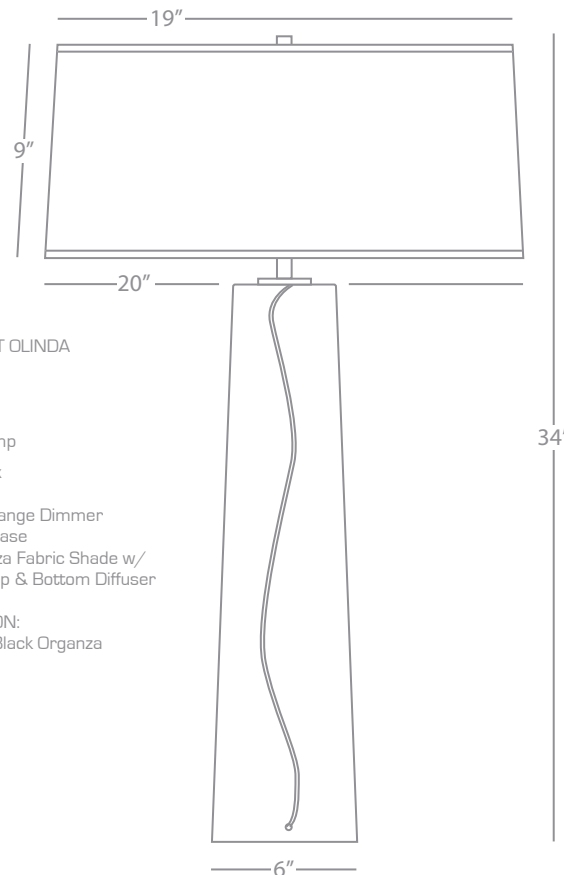

RICO ESPINET OLINDA

1579W

Tall Table Lamp

1-150W Max
Bulb Type: A
Switch: Full Range Dimmer
Clear Glass Base
White Organza Fabric Shade w/
Self Fabric Top & Bottom Diffuser

SHADE OPTION:

1579B Black Organza