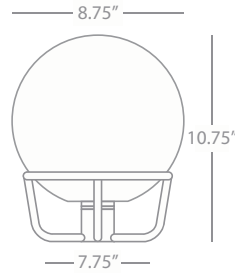

Rico Espinet Buster

RICO ESPINET BUSTER

S243

Globe Pendant

1 - 100W Max.
Bulb Type: A
Switch: Direct Wire
Polished Nickel Finish
White Cased Glass Shade
Susp. Hardware: 3 pcs - 5/8" X 12"
& 1 pc - 5/8" X 6" Extension Rods

FINISH / SHADE OPTIONS:

Z243 Deep Patina Bronze
Topaz Seeded Glass

RICO ESPINET BUSTER

Z240

Globe Accent Lamp

1 - 100W Max.
Bulb Type: A
Switch: Hi-Lo Line Switch
Deep Patina Bronze Finish
Topaz Seeded Glass Shade

FINISH / SHADE OPTIONS:

S240 Polished Nickel
White Cased Glass