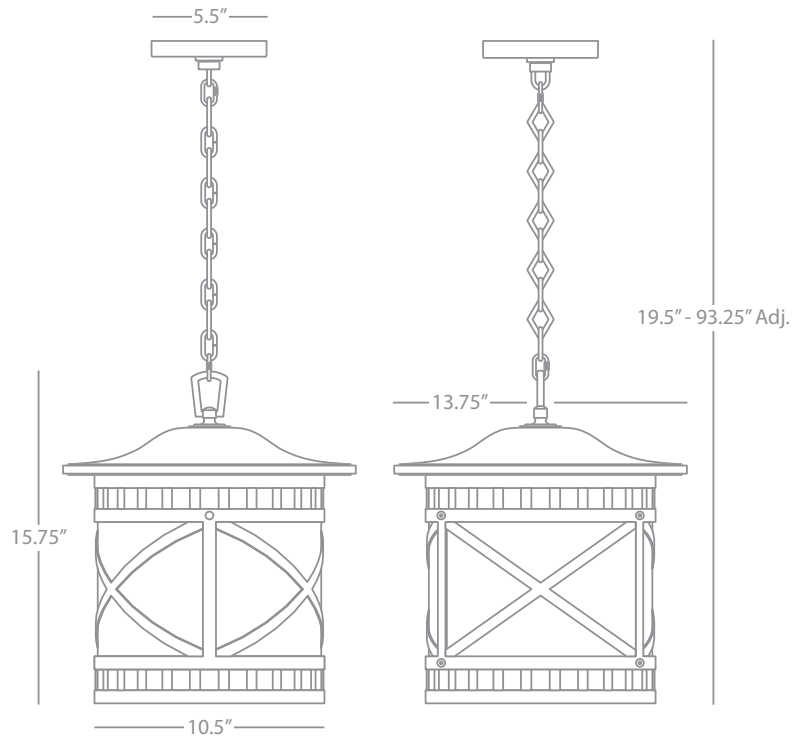

BELMONT

WZ551

Large Outdoor Pendant

3 - 100W Max.
Bulb Type: A
Direct Wire
Weathered Zinc Finish over Brass
White Glass Shade
Susp. Hardware: 6 Ft. of Chain
UL Rated Damp Location

FINISH/ SHADE OPTIONS:

CP551 Antique Copper
Ecu Glass

Z551 Deep Patina Bronze
Ecu Glass