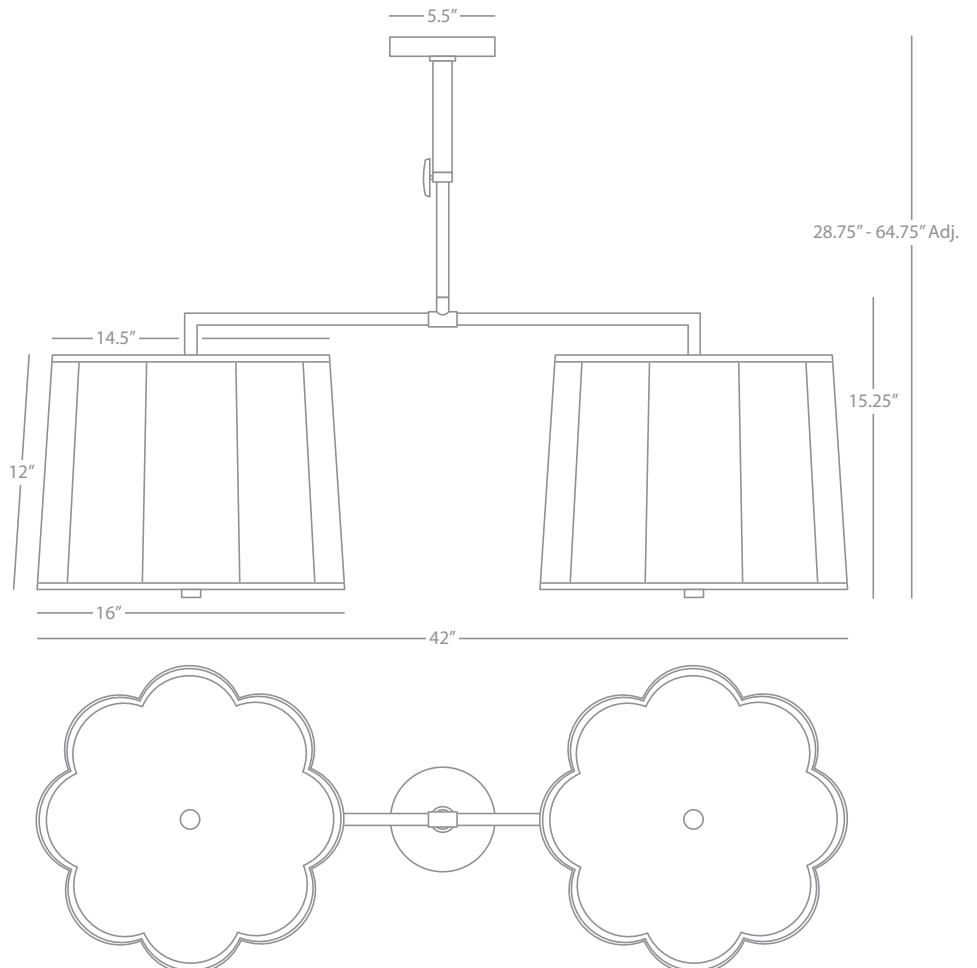

2129

Double Shaded Pendant

4 - 100W Max.

Bulb Type: A

Direct Wire

Aged Brass Finish w/

Cocoa Brown Accents

Scalloped Fondine Fabric Shades w/

Contrasting Trim

15" Dia. White Acrylic Diffusers

Susp. Hardware: 1 - 5/8 x 6" & 2 - 5/8 x 12" Aged Brass

And 1 - 1" x 6" & 1 - 1" x 12" Cocoa Brown Extension Rods

FINISH/ SHADE OPTION:

D2129 Blackened Antique Nickel w/
Matte Black Accents
Ascot White Shade w/ Contrasting Trim