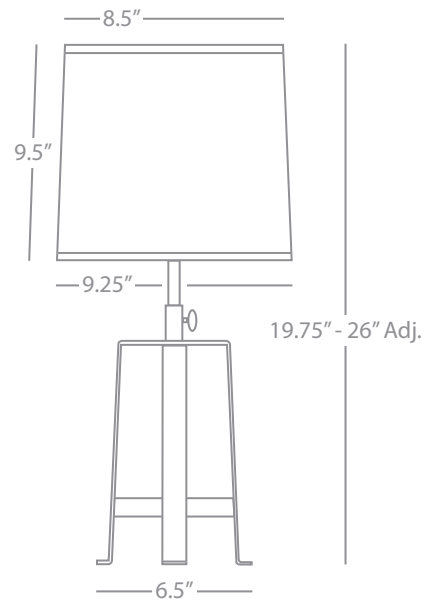

Cooper

COOPER

Z526

Adjustable Floor Lamp

1 - 150W Max.

Bulb Type: A

Switch: 3-Way

Deep Patina Bronze Finish

Oyster Linen Shade

COOPER

Z525

Adjustable Table Lamp

1 - 60W Max.

Bulb Type: B10 Candelabra

Switch: Hi-Lo Line Switch

Deep Patina Bronze Finish

Oyster Linen Shade