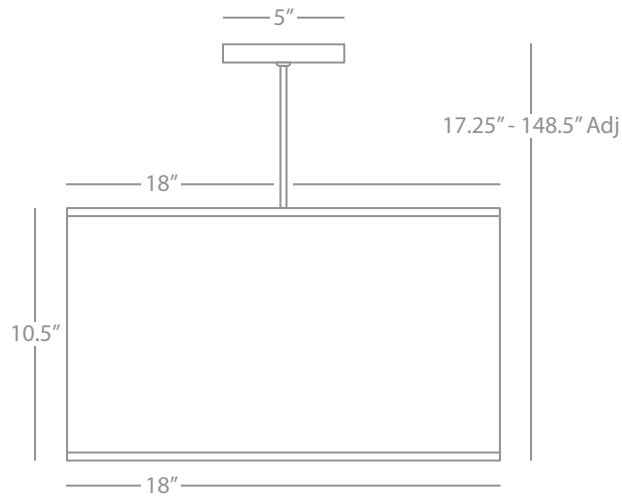

SHADE OPTIONS:

B167 Taupe Dupoini
K167 Mushroom Dupoini

ELENA

K168

Medium Pendant

1 - 150W Max.
Bulb Type: A
Direct Wire
Mushroom Dupoini Fabric Shade
Susp. Hardware: 12ft. White Cord

SHADE OPTIONS:

B168 Taupe Dupoini
W168 Pearl Dupoini