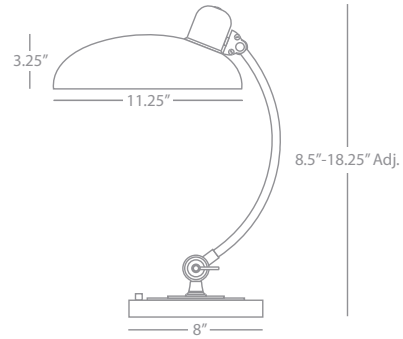

1849

Scissor-Arm Pharmacy Wall Swinger

1-60W Max.
 Bulb Type: A19 Silver Crown
 Switch: On-Off
 Cord Cover / Direct Wire
 Lead Bronze Finish w/ Ebonized Nickel Accents over Metal
 Lead Bronze Finished Metal Shades