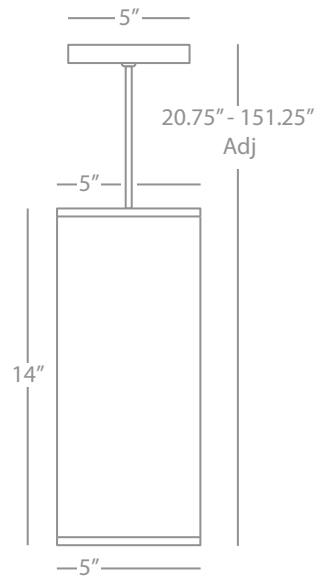

Elena

ELENA

W167

Small Pendant

1 - 150W Max.
Bulb Type: A
Direct Wire
Pearl Dupoini Fabric Shade
Susp. Hardware: 12ft. White Cord

SHADE OPTIONS:

B167 Taupe Dupoini
K167 Mushroom Dupoini