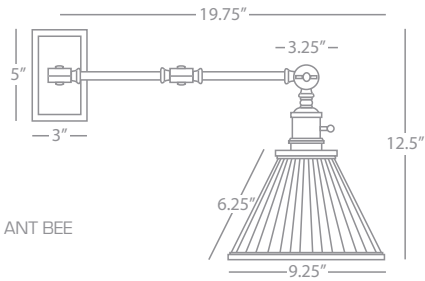

ANT BEE

1882

Downbridge Wall Swinger

1 - 60W Max.
Bulb Type: A
Switch: Hi - Lo Dimming
24" Cord Cover or Convertible Direct Wire
Antique Brass Finish over Metal
Oyster Silk Side Pleat Shade

FINISH OPTION: