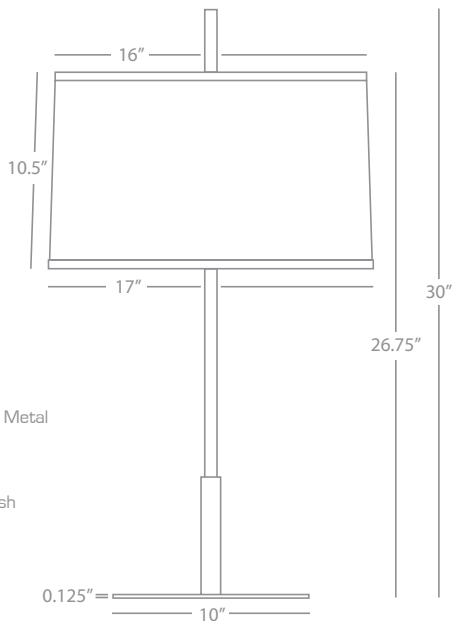

Z2170

Table Lamp

1 - 150W Max.
Bulb Type: A
Switch: 3-Way
Deep Patina Bronze Finish over Metal
Fondine Fabric Shade

FINISH OPTIONS:

S2180 Stainless Steel Finish