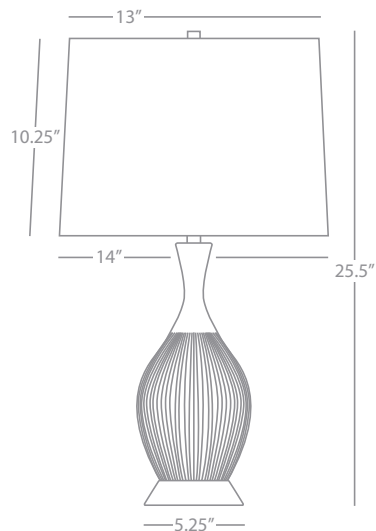

ARIEL

223

Table Lamp

1-150W Max.
Bulb Type: A
Switch: Full Range Dimmer
Celadon Glazed Ceramic
Deep Patina Bronze Accents
Off-White Linen Shade
w/ Rolled Edge Hem

FINISH OPTION:

222 Lily