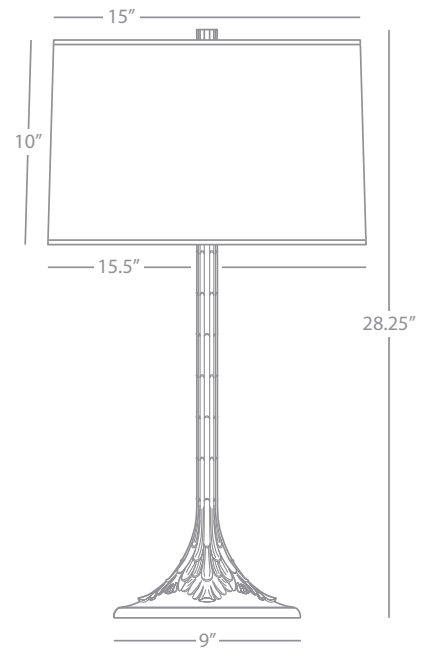

REDDING

4354W

Table Lamp

1-150W Max.

Bulb Type: A

Switch: Hi-Lo Dimming

Matte White Painted Finish over Poly Resin

White Painted Opaque Parchment Shade

SHADE OPTION:

4354B Black Opaque Parchment