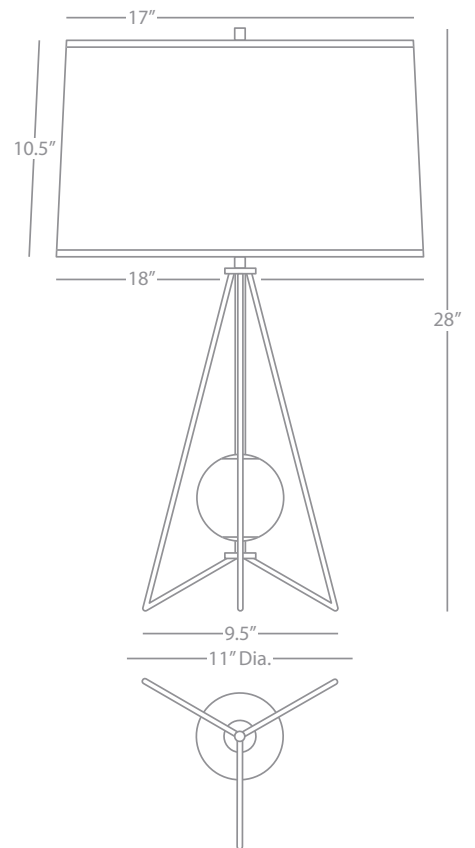

JONATHAN ADLER OHAI

781

Table Lamp

1-150W Max.

Bulb Type: A

Switch: Hi-Lo Dimming

Aged Brass Finish w/
Walnut Finished Wood Accents

Oyster Linen Shade