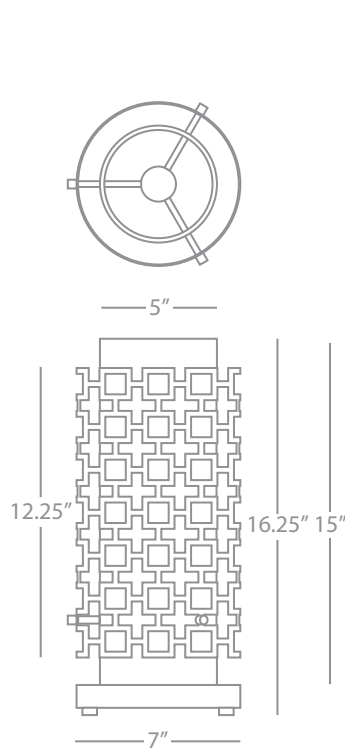

Jonathan Adler Parker

JONATHAN ADLER PARKER

S660

Table Torchiera

1-60W Max.
Bulb Type: A
Switch: Full Range Dimmer
Polished Nickel Finish
White Carrara Marble Base
Frosted White Cased Glass Shade
Perforated Metal Outer Shade

FINISH OPTION:

Z660 Deep Patina Bronze
Matching Metal Base