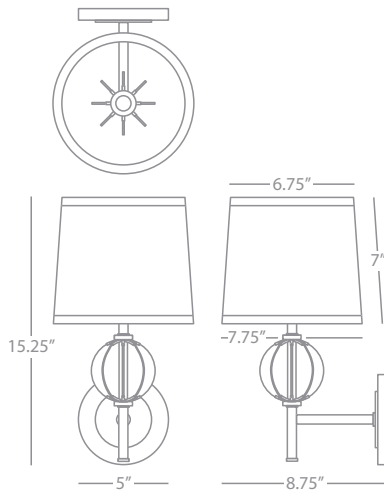

LATITUDE

D3374

Wall Sconce

1-60W Max.
Bulb Type: B10 Candelabra
Switch: Hi-Lo Line Switch
24" Cord Cover/ Direct Wire
Dark Antique Nickel Finish
Off White Silk Shade w/
Silver Foil Lining

FINISH/ SHADE OPTION:

3374 Aged Brass
Oyster Grey Silk Shade w/
Gold Foil Lining