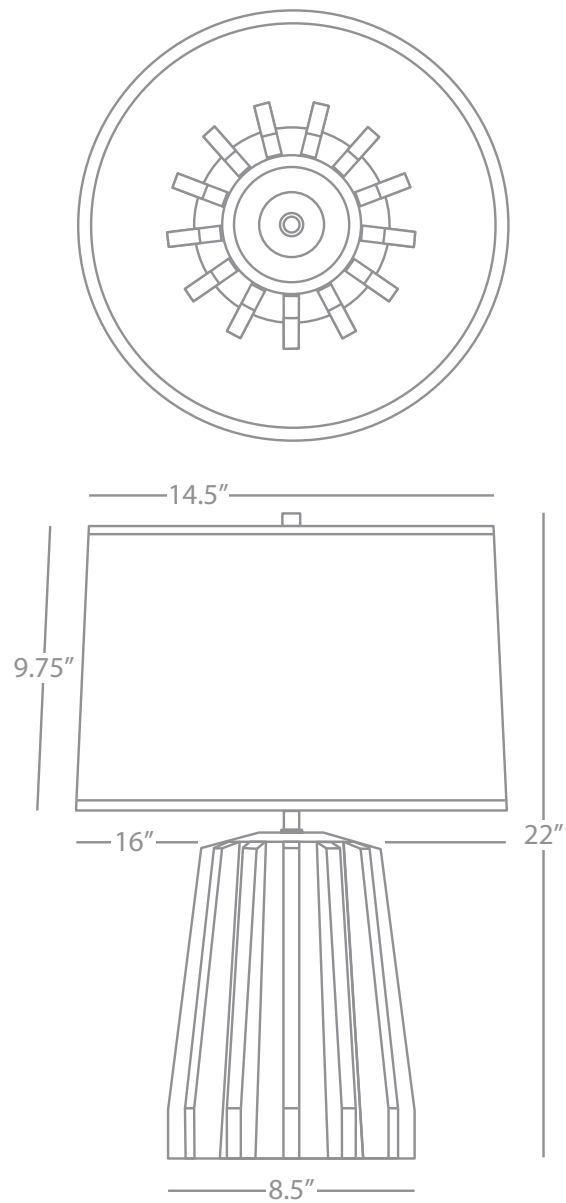

Rico Espinet Adirondack

RICO ESPINET ADIRONDACK

824

Gear Table Lamp

1-150W Max.

Bulb Type: A

Switch: Hi-Lo Dimming

Distressed Black Painted Finish

Ascot Khaki Fabric Shade