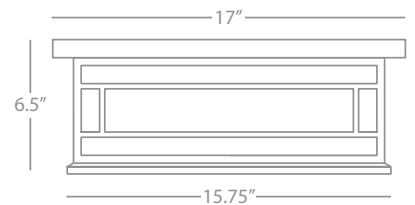

Candler

CANDLER

Z540

Small Outdoor Pendant

1 - 60W Max.
Bulb Type: B10.5 Candelabra
Direct Wire
Deep Patina Bronze Finish over Brass
Ecru Glass Shade Panels
Susp. Hardware: 6 Ft. of Chain
UL Rated Damp Location

FINISH/ SHADE OPTIONS:

CP540 Antique Copper
Ecru Glass
WZ540 Weathered Zinc
White Glass

CANDLER

WZ542

Outdoor Sconce

1 - 60W Max.
Bulb Type: B10.5 Candelabra
Direct Wire Only
Weathered Zinc Finish over Brass
White Glass Shade Panels
UL Rated Wet Location

FINISH/ SHADE OPTIONS:

CP542 Antique Copper
Ecru Glass
Z542 Deep Patina Bronze
Ecru Glass

CANDLER

CP543

Small Outdoor Flush Mount

2-60W Max.
Bulb Type: B11 Torpedo
Direct Wire
Antique Copper Finish over Brass
Ecru Glass Shade Panels
UL Rated Damp Location

FINISH/ SHADE OPTIONS:

WZ543 Weathered Zinc
White Glass
Z543 Deep Patina Bronze
Ecru Glass

CANDLER

WZ541

Large Outdoor Pendant

1 - 100W Max.
Bulb Type: A
Direct Wire
Weathered Zinc Finish over Brass
White Glass Shade Panels
Susp. Hardware: 6 Ft. of Chain
UL Rated Damp Location

FINISH/ SHADE OPTIONS:

CP541 Antique Copper
Ecru Glass
Z541 Deep Patina Bronze
Ecru Glass

CANDLER

Z544

Large Outdoor Flush Mount

3-60W Max.
Bulb Type: A
Direct Wire
Deep Patina Bronze Finish over Brass
Ecru Glass Shade Panels
UL Rated Damp Location

FINISH/ SHADE OPTIONS:

CP544 Antique Copper
Ecru Glass
WZ544 Weathered Zinc
White Glass