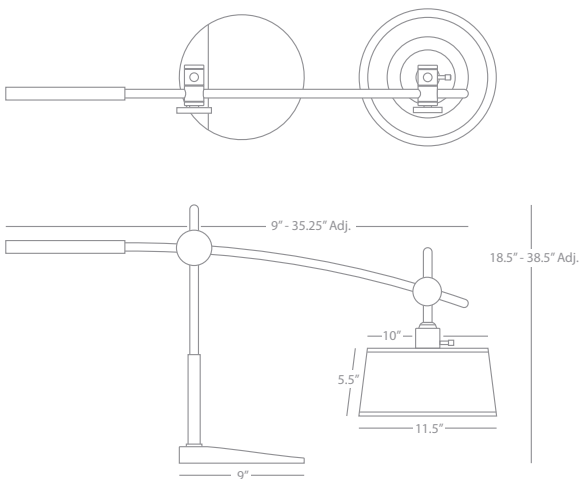

RICO ESPINET MILES

Z2096

Adjustable Boom Table Lamp

1-100W Max.

Bulb Type: A

Switch: Hi - Lo

Deep Patina Bronze Finish over Metal

Electrochemical Phosphatized Iron Base

Open Weave Heather Linen Shade w/ Bottom Diffuser

FINISH / SHADE OPTIONS:

B2096 Brushed Nickel Finish

Concrete Painted Finish over Iron Base

Open Weave White Linen Shade