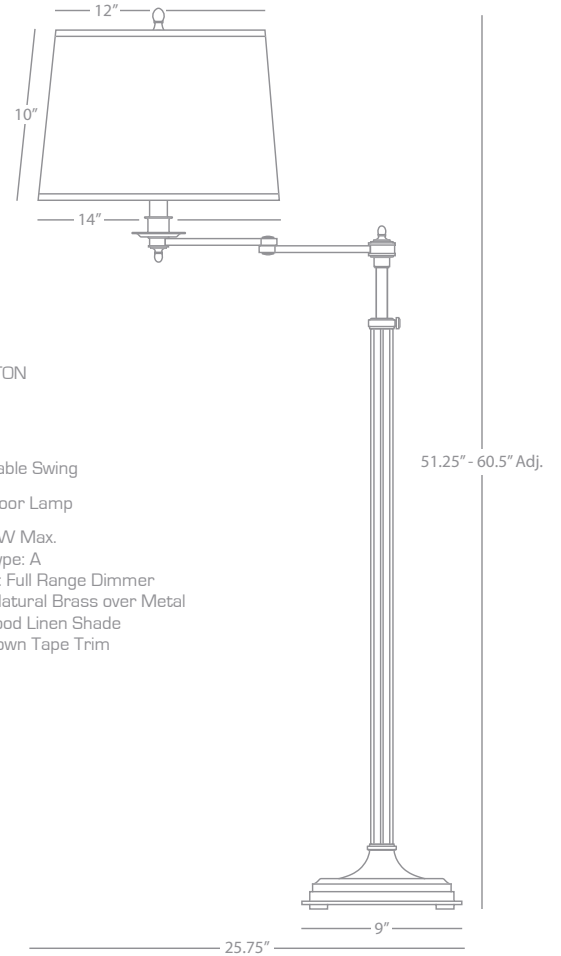

2140

Adjustable Column Table Lamp

1-150W Max.
Bulb Type: A
Switch: Full Range Dimmer
Dark Natural Brass over Metal
Driftwood Linen Shade
w/ Brown Tape Trim

WINSTON

2143

Adjustable Swing

Arm Floor Lamp
1-150W Max.
Bulb Type: A
Switch: Full Range Dimmer
Dark Natural Brass over Metal
Driftwood Linen Shade
w/ Brown Tape Trim