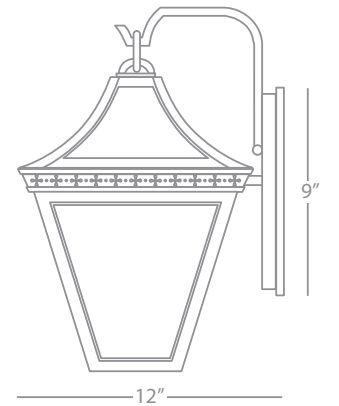

Charleston

CHARLESTON

Z561

Outdoor Sconce

1 - 100W Max
Bulb Type: A
Direct Wire Only
Deep Patina Bronze Finish over Brass
Clear Glass Shade Panels
UL Rated Wet Location

FINISH OPTIONS:

561 Antique Brass
B561 Satin Nickel

CHARLESTON

560

Outdoor Pendant

4 - 60W Max.
Bulb Type: B10.5 Candelabra
Direct Wire
Antique Brass
Clear Glass Shade Panels
Susp. Hardware: 6 Ft. of Chain
UL Rated Damp Location

FINISH/ SHADE OPTIONS:

B560 Satin Nickel
Z560 Deep Patina Bronze