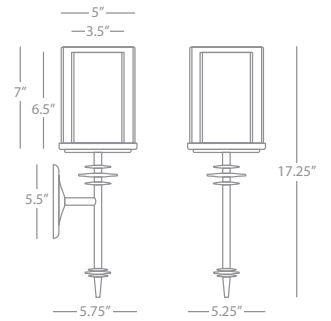

2714

Wall Sconce

1 - 100W Max.
Bulb Type: A
Direct Wire Only
Electrochemical Phosphatized Iron
Frosted Inner Glass Shade
Topaz Seeded Glass Outer Shade