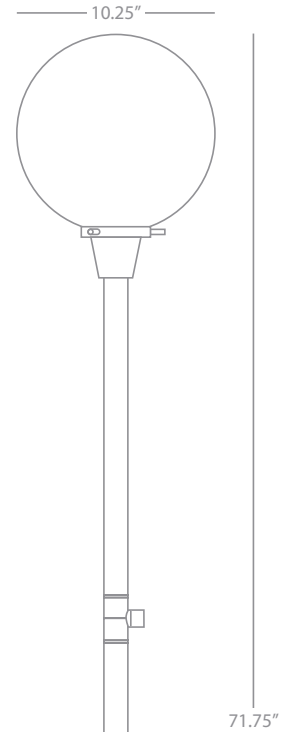

Rico Espinet Buster

RICO ESPINET BUSTER

S243

Globe Pendant

1 - 100W Max.
Bulb Type: A
Switch: Direct Wire
Polished Nickel Finish
White Cased Glass Shade
Susp. Hardware: 3 pcs - 5/8" X 12"
& 1 pc - 5/8" X 6" Extension Rods

FINISH / SHADE OPTIONS:

Z243 Deep Patina Bronze
Topaz Seeded Glass

RICO ESPINET BUSTER

Z240

Globe Accent Lamp

1 - 100W Max.
Bulb Type: A
Switch: Hi-Lo Line Switch
Deep Patina Bronze Finish
Topaz Seeded Glass Shade

FINISH / SHADE OPTIONS:

S240 Polished Nickel
White Cased Glass

RICO ESPINET BUSTER

Z244

Globe Quad Pendant

4-60W Max.
Bulb Type: B11 Torpedo
Direct Wire
Deep Patina Bronze Finish
Topaz Seeded Glass Shade
Susp. Hardware: 12 pcs. 5/8" X 12"
& 4 pcs. 5/8" X 6" Extension Rods

FINISH / SHADE OPTIONS:

S244 Polished Nickel
White Cased Glass

RICO ESPINET BUSTER

S241

Globe Table Lamp

1 - 100W Max.
Bulb Type: A
Switch: Full Range Dimmer
Polished Nickel Finish
White Cased Glass Shade

FINISH / SHADE OPTIONS:

Z241 Deep Patina Bronze
Topaz Seeded Glass

RICO ESPINET BUSTER

Z242

Globe Floor Lamp

1 - 100W Max.
Bulb Type: A
Switch: Full Range Dimmer
Deep Patina Bronze Finish
Topaz Seeded Glass Shade

FINISH / SHADE OPTIONS:

S242 Polished Nickel
White Cased Glass