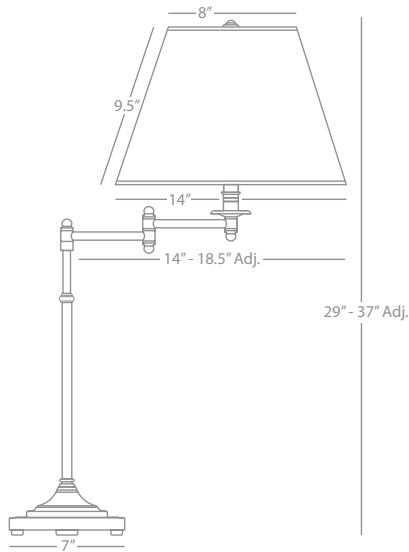

Kinetic

KINETIC

Z1502ALT

Adjustable Swing Arm Table Lamp

1-150W Max.
Bulb Type: A
Switch: 3-Way
Deep Patina Bronze over Brass
Translucent Flax Parchment Shade

FINISH / SHADE OPTIONS:

Z1502DBZ Deep Patina Bronze
Natural Side Pleat Fabric

Z1502XXX Deep Patina Bronze
Translucent Flax
Parchment Shade