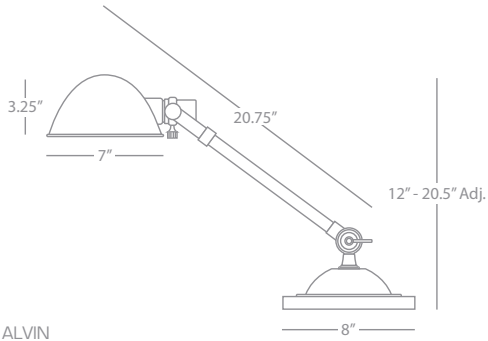

Alvin

ALVIN

Z1900

Pharmacy Task Lamp

1-60W Max.
Bulb Type: A
Switch: Hi-Lo Dimming
Deep Patina Bronze Finish over Metal / Brass
Metal Shade

FINISH OPTIONS:

1900 Antique Brass
S1900 Polished Nickel