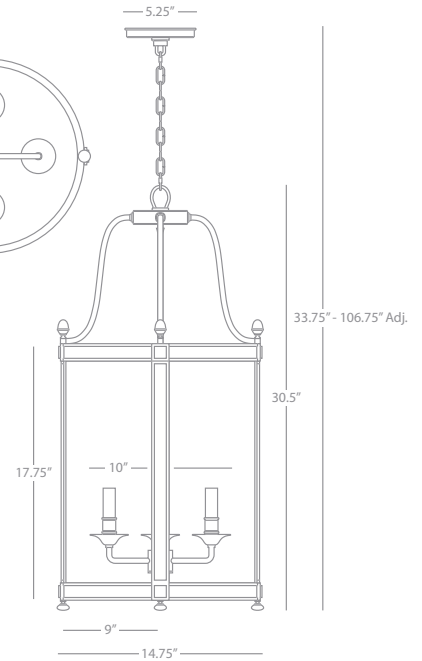

S3361

14" Dia Entry Pendant

4-60W Max.
Bulb Type: B10 Candelabra
Direct Wire Only
Polished Nickel Finish
4 Clear Glass Shade Panels
Susp. Hardware: 6ft. Chain

FINISH OPTION:

Z3361 Deep Patina Bronze