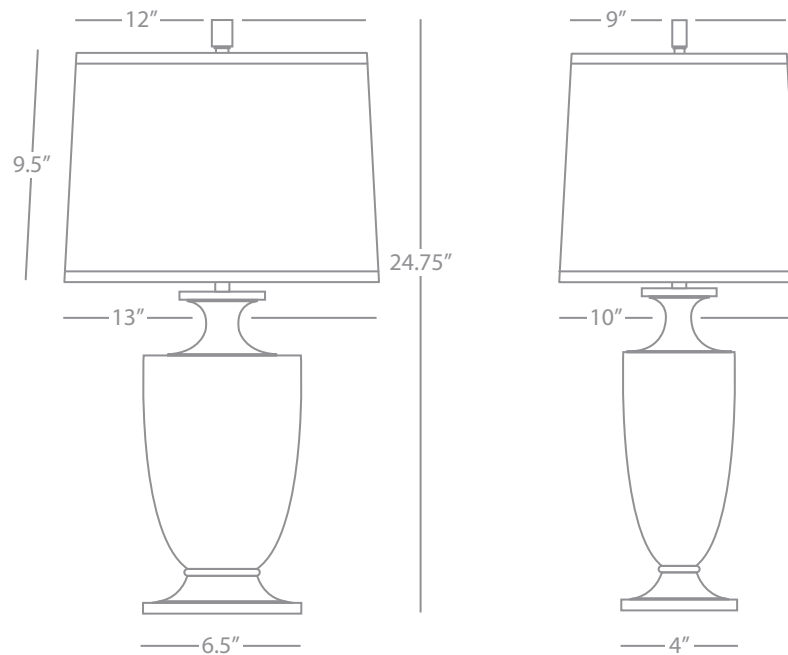

ARTEMIS

3324W

Artemis Table Lamp

1-150W Max.
 Bulb Type: A
 Switch: Full Range Dimmer
 Clear Lead Crystal w/ Silver Plate Accents
 Rectangular Off-White Dupioni Silk Shade

FINISH / SHADE OPTIONS:

3324 Clear Lead Crystal
 Cafe Dupioni Silk Shade
3324B Clear Lead Crystal
 Black Dupioni Silk Shade