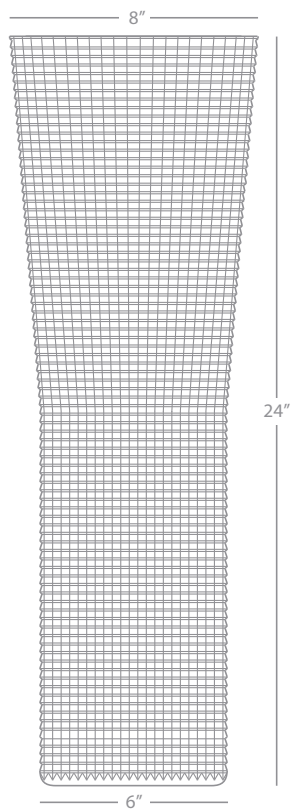

Rico Espinet Tatu

RICO ESPINET TATU

1585

Table Torchiere

1-60W Max.

Bulb Type: A

Switch: Full Range Line Dimmer

Frosted Prismatic Glass