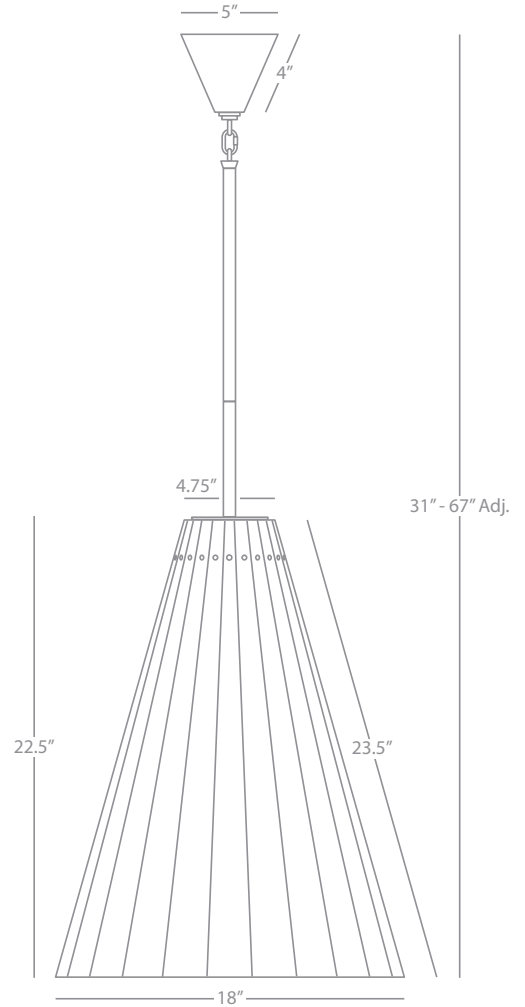

JONATHAN ADLER ANTWERP

S766

Task Floor Lamp

1-60W Max.

Bulb Type: A

Switch: Hi-Lo

Polished Nickel Finish

Powder Coat White Accents

Adjustable Faceted Metal Shade

FINISH OPTION:

766 Antique Brass
Black Powder Coat Accents