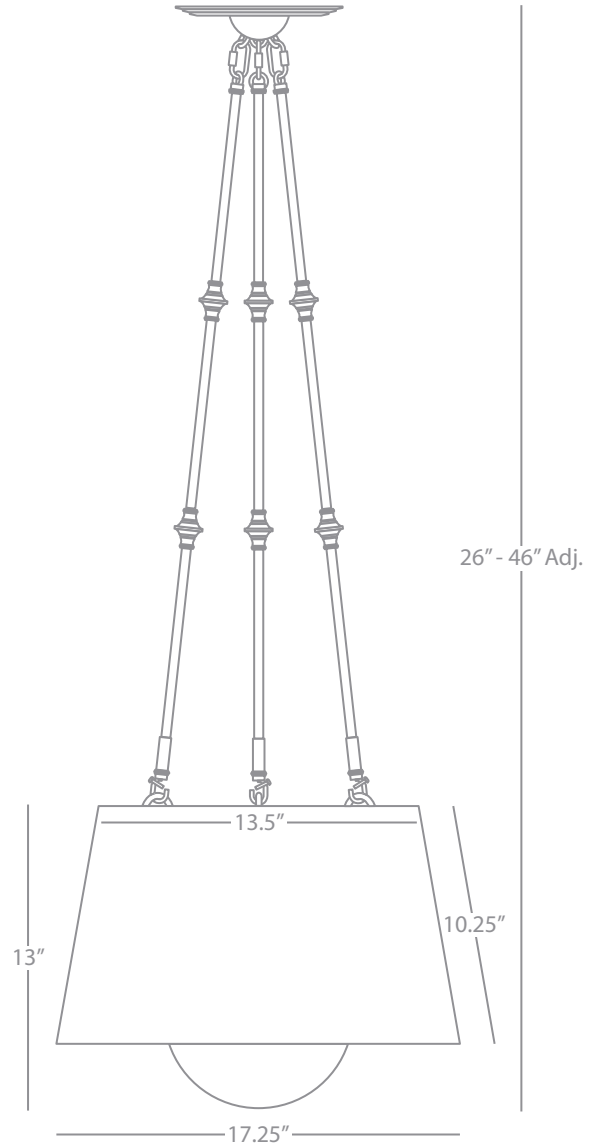

812

Small Pendant
1-60W Max.
Bulb Type: A
Direct Wire
Aged Brass Finish
Faux - Alabaster Shade
Susp. Hardware: 3 pcs. 1/2" X 8" Extension Rods