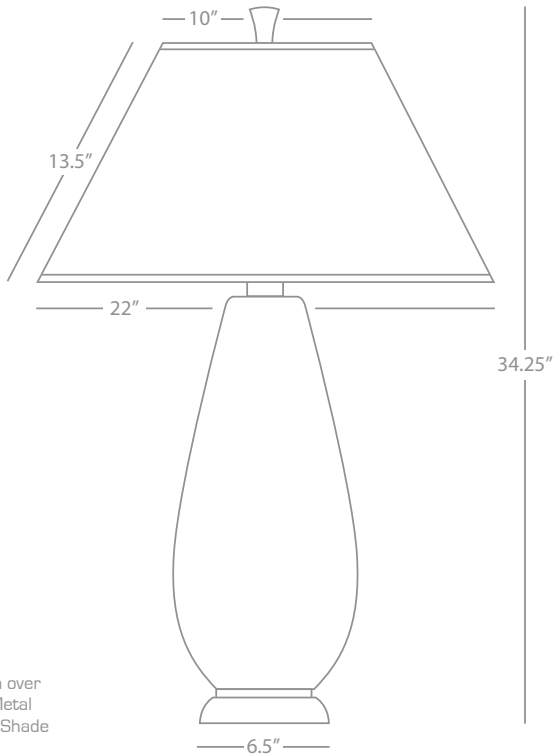

BEAUX ARTS

9856

Table Lamp

1-150W Max.

Bulb Type: A

Switch: 3-Way

Antique Rust Finish over

Hammered Cast Metal

Golden Saki Fabric Shade

FINISH / SHADE OPTION:

9856X Antique Rust Finish

Translucent Flax Parchment

9866 Dark Antique Copper Finish

Oyster Lining

9856B Dark Antique Copper Finish

Black Parchment w/

Gold Tortoise Lining