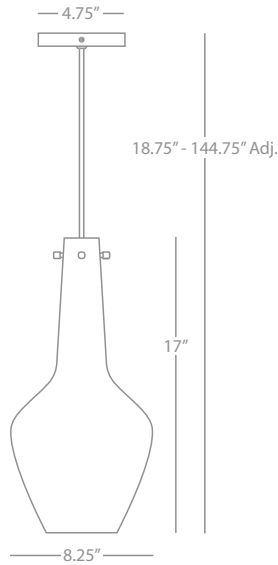

GY734

Tall Pendant

1-100W Max.
Bulb Type: A
Direct Wire Only
Gray Cased Glass w/
Polished Nickel Accents
Susp. Hardware: 11 Ft. White Cord

COLOR OPTIONS:

BL734 Blue
GN734 Green
OR734 Orange
PR734 Purple
RD734 Red
WH734 White
YL734 Yellow