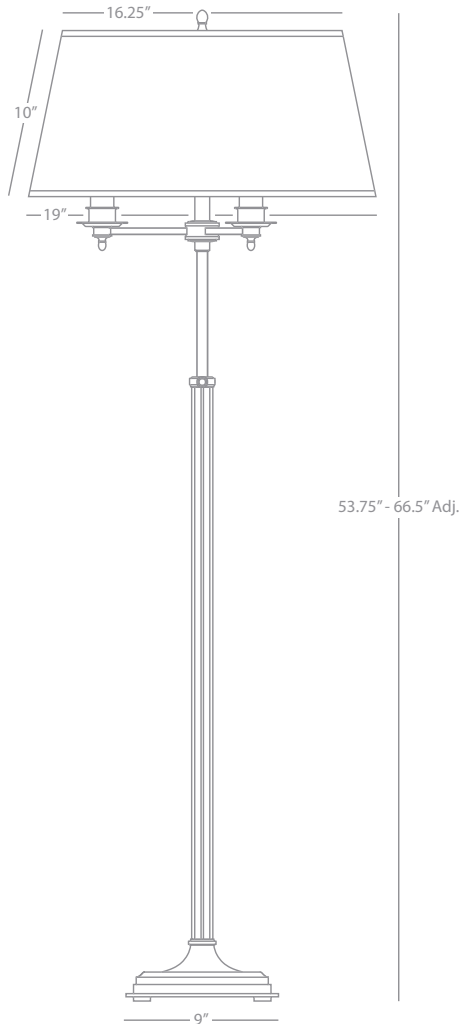

2144

Adjustable 5-Way Floor Lamp

3-60W, 1-100W Max.
Bulb Type: A
Switch: 5-Way
Dark Natural Brass over Metal
Driftwood Linen Shade w/
Brown Tape Trim