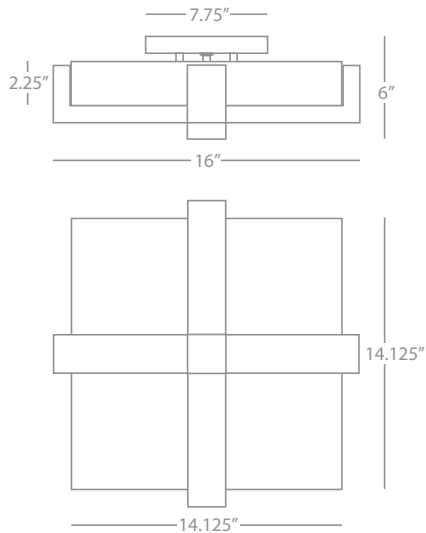

Doughnut

DOUGHNUT

139

Flush Mount
2-60W Max.
Bulb Type: T-10 Medium Base
Direct Wire Only
Antique Brass Finish over Metal
Marbleized Glass Shade

FINISH OPTIONS:

S139 Antique Silver
Z139 Deep Patina Bronze