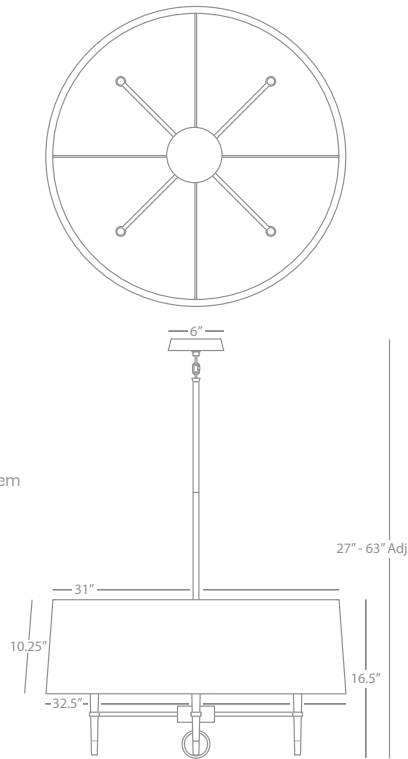

Jonathan Adler Ventana

JONATHAN ADLER VENTANA

PN685

Single Tier Chandelier

4 - 60W Max.
Bulb Type: B10 Candelabra
Direct Wire Only
Ebony Finished Wood w/
Polished Nickel Accents
Natural Linen Shade w/ Rolled Edge Hem
Susp. Hardware: 3pcs - 5/8" x 12"
& 1pc. - 5/8" x 6" Extension Rods

FINISH OPTION:

685 Antique Brass Finished
Accents