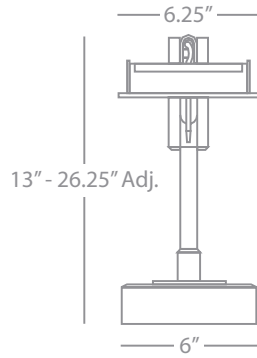

Crane

CRANE

2107

Task Table Lamp

1-35W Max.
Bulb Type: GY 6.35 Bi-Pin 12V Halogen
Switch: Hi-Lo Dimming
Dark Natural Brass over Metal
Metal Shade
Frosted Tempered Glass Top Diffuser
Clear Tempered Glass Bottom Diffuser

FINISH OPTIONS:

S2107 Polished Nickel