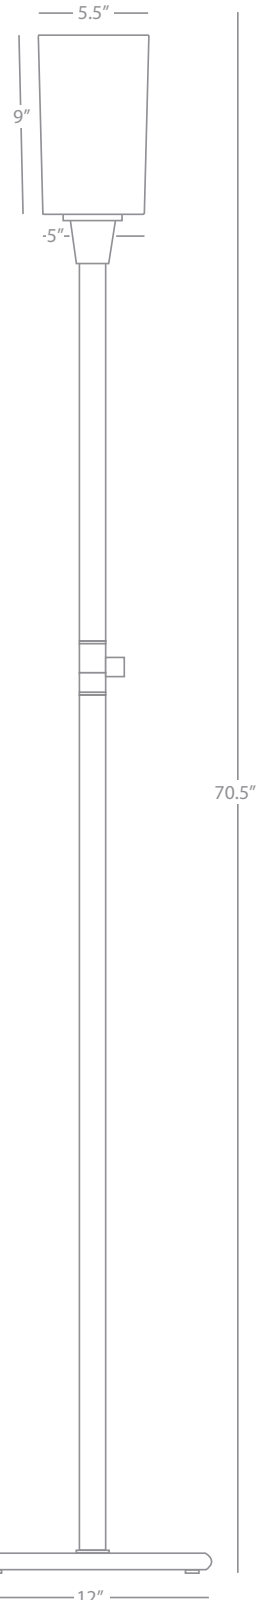

RICO ESPINET NINA

Z2068

Floor Torchiere
1-150W Max.
Bulb Type: A
Switch: Full Range Dimmer
Deep Patina Bronze over Metal
White Frosted Cased Glass Shade

FINISH OPTION:

2068 Polished Nickel