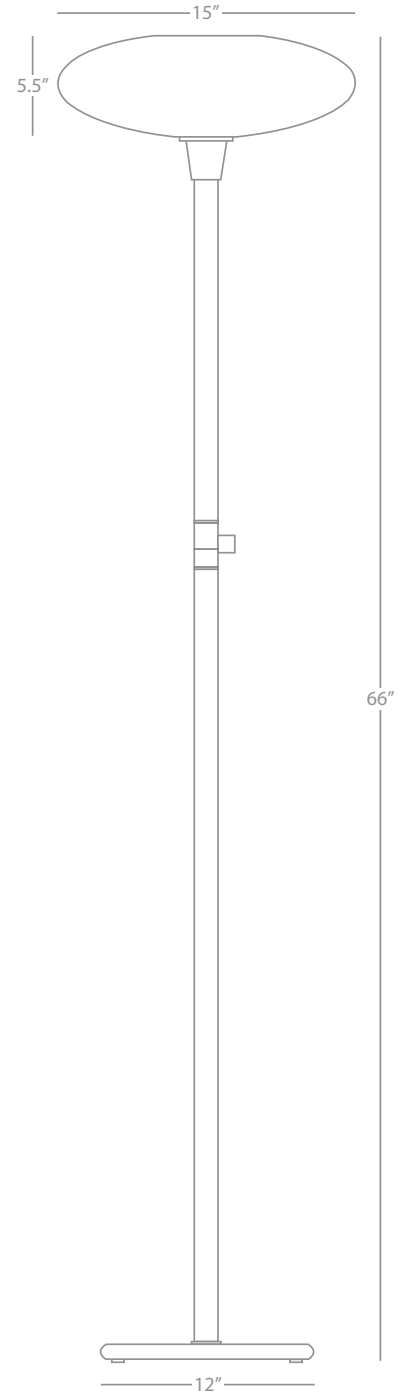

RICO ESPINET OVO

Z2045

Floor Torchiere
1-150W Max.
Bulb Type: A
Switch: Full Range Dimmer
Deep Patina Bronze over Brass
Frosted White Cased Glass Shade

FINISH OPTION:

2045 Polished Nickel