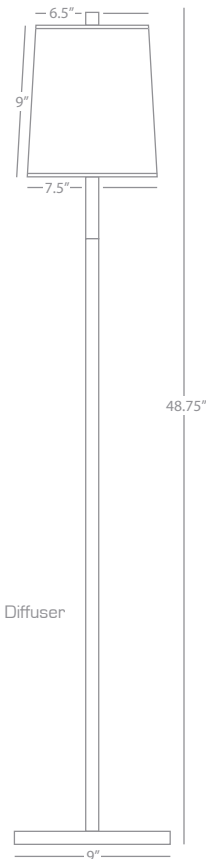

DOUGHNUT

Z149

Mini "C" Floor Lamp

1-100W Max.
Bulb Type: A
Switch: Full Range Dimmer
Deep Patina Bronze Finish over Metal
Square Snowflake Fabric Shade w/ Top Diffuser

FINISH OPTIONS:

149 Antique Brass

S149 Antique Silver