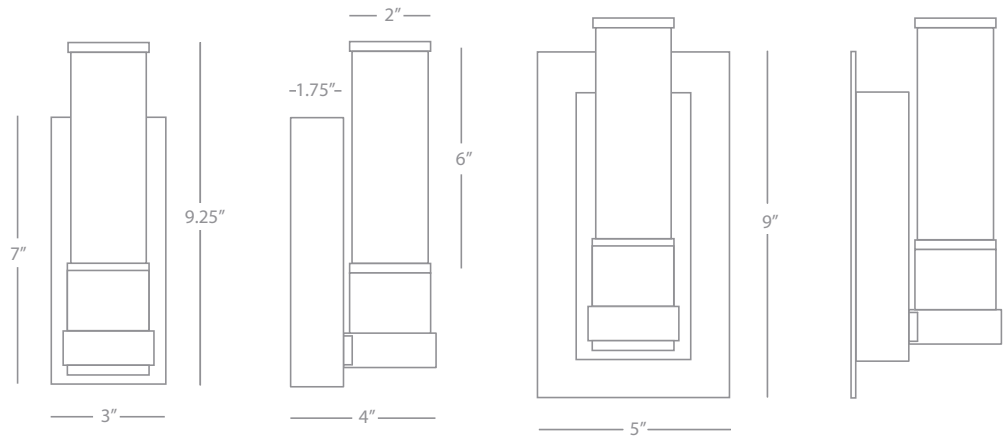

RODERICK

C1313

Single Sconce

1-35W Max.
G4 & GY6.35 Bi-Pin 12V Halogen
Direct Wire Only
Polished Chrome Finish over Brass/Zinc
White Frosted Glass Shades

FINISH OPTIONS:

B1313 Antique Silver

S1313 Polished Nickel

Z1313 Deep Patina Bronze

*Metal Junction Box Cover Plate
in Matching Finish Included

Shown with Optional Junction Box Cover Plate