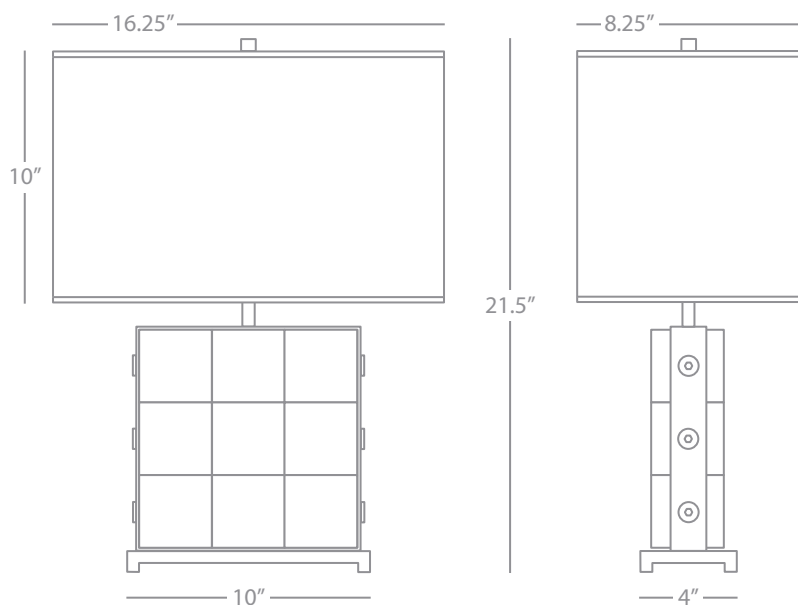

Switch: On-Off Line Switch

24" Cord Cover/ Direct Wire

Unfinished Mango Wood w/

Patina Nickel Accents

Open Weave Heather Linen Shade

OLIVER

828

Table Lamp