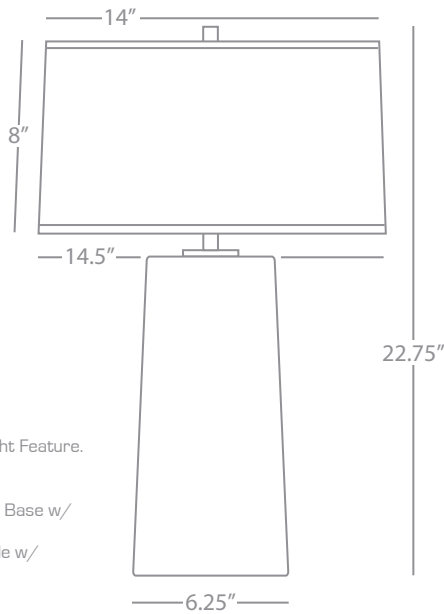

RICO ESPINET OLINDA

1580W

Table Lamp

1-100W Max
 Bulb Type: A
 1 - 7.5W Max. for Night Light Feature.
 Bulb Type: 7C7 Candelabra
 Switch: 4-Way
 Frosted White Cased Glass Base w/
 Night Light
 White Organza Fabric Shade w/
 Self Fabric Top Diffuser