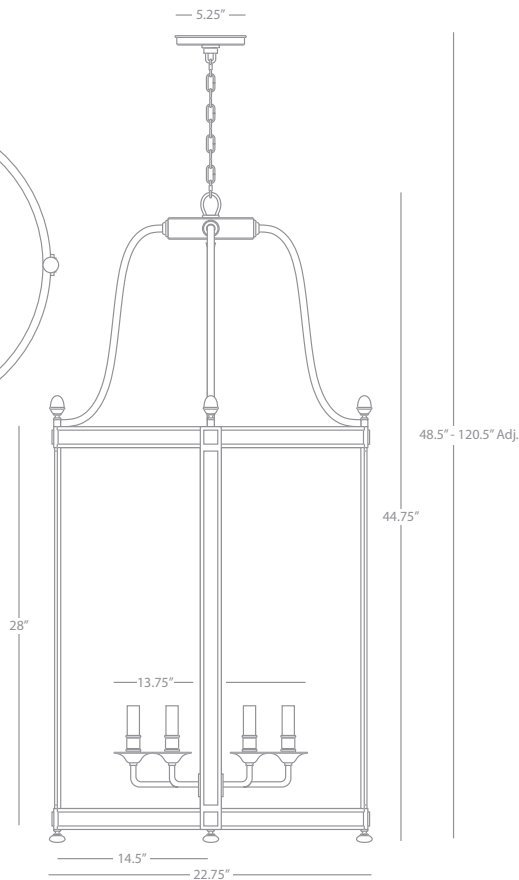

22" Dia Entry Pendant

6-60W Max.
Bulb Type: B10 Candelabra
Direct Wire Only
Deep Patina Bronze Finish
4 Clear Glass Shade Panels
Susp. Hardware: 6ft. Chain

FINISH OPTION:

S3362 Polished Nickel

BLAKE

Z3338

18" Dia. Entry Pendant