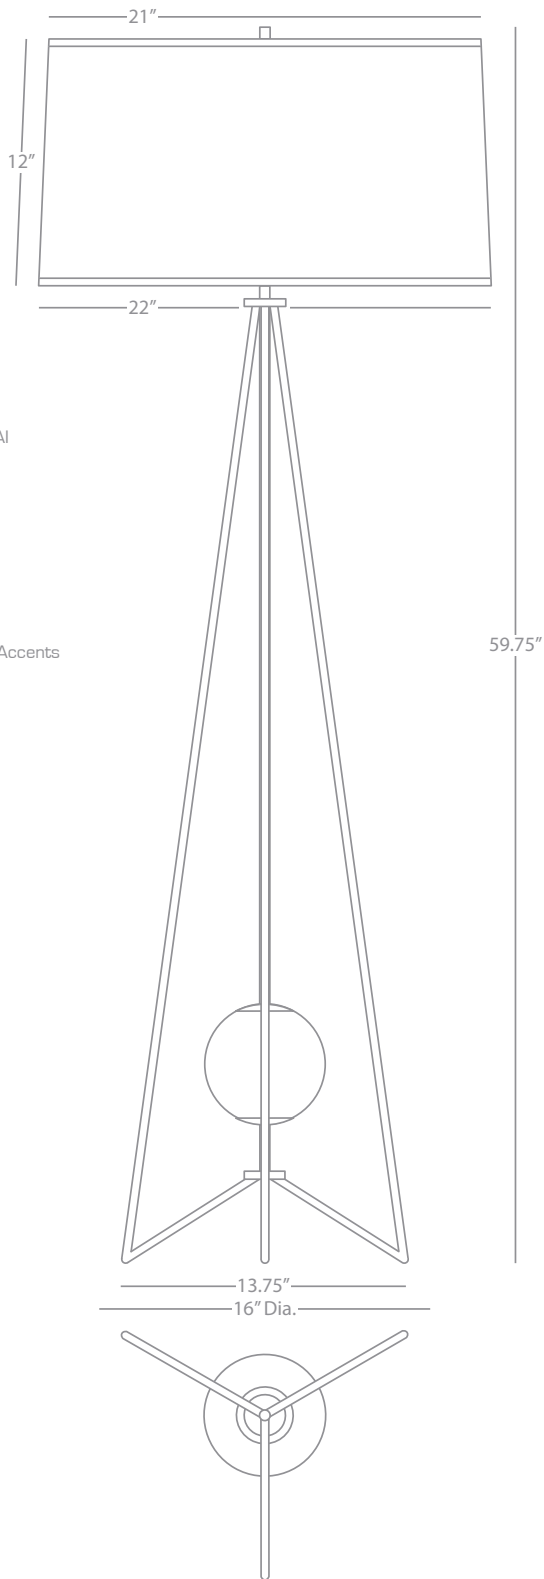

Jonathan Adler Ohai

JONATHAN ADLER OHAI

782

Floor Lamp

1-150W Max.

Bulb Type: A

Switch: Hi-Lo Dimming

Aged Brass Finish w/
Walnut Finished Wood Accents

Oyster Linen Shade