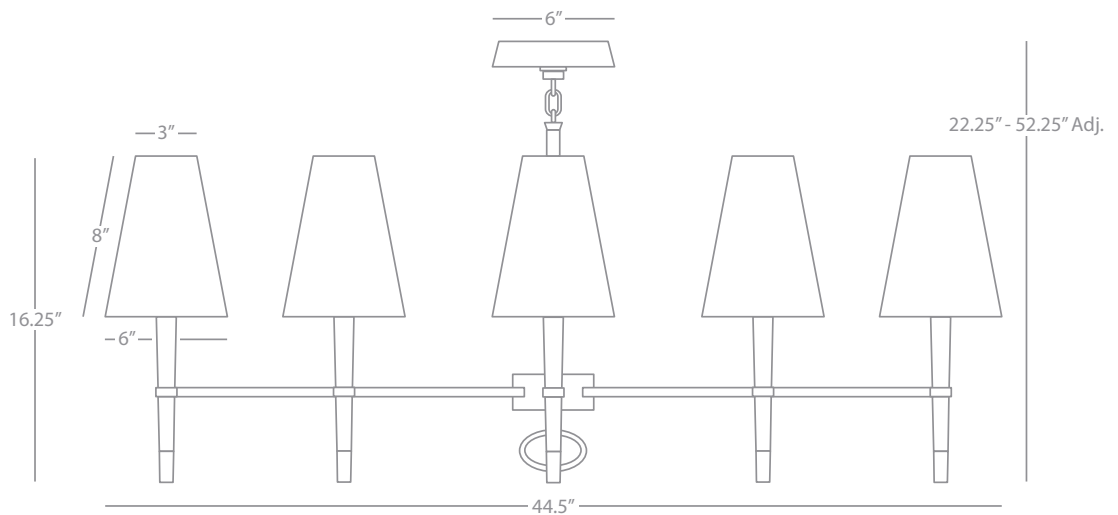

718

Oval Chandelier

8-60W Max.
Bulb Type: B10 Candelabra
Direct Wire
Ebony Finished Wood w/ Antique Brass Finished Accents
Natural Linen Shade w/ Rolled Edge Hem
Susp. Hardware: 3pcs - 5/8" x 12" &
1pc. - 5/8" x 6" Extension Rods

FINISH OPTION:

PN718 Polished Nickel Finished Accents