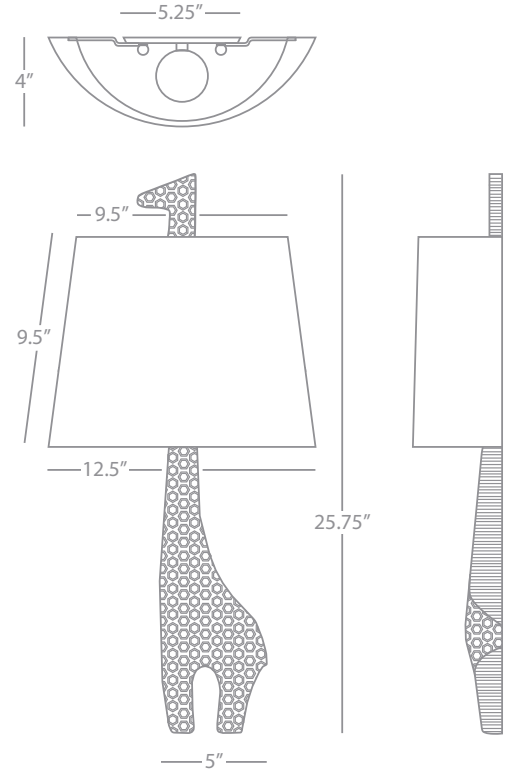

730R

Jonathan Adler Ceramic

JONATHAN ADLER CERAMIC

732

Lantern Wall Sconce

1-60W Max.
Bulb Type: A
Direct Wire Only
Ceramic w/White Glaze Finish
White Linen Fabric Shade w/
Rolled Edge Hem

JONATHAN ADLER CERAMIC