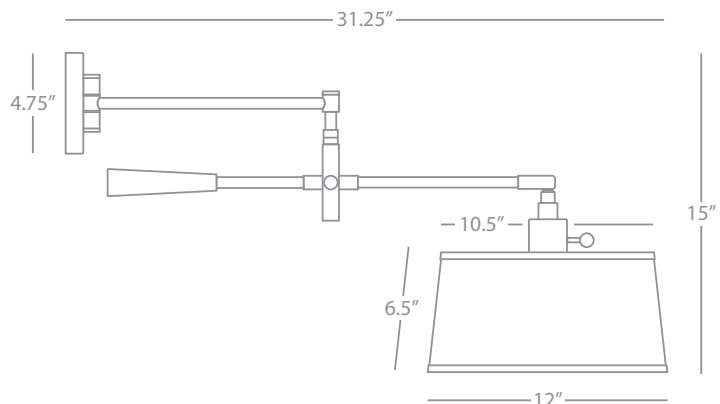

REAL SIMPLE

Z1819

Wall Mounted Boom Lamp

1-60W Max.

Bulb Type: A

Switch: Hi-Lo Dimming

Cord Cover/ Direct Wire

Dark Bronze Powder Coat Finish over Steel

Snowflake Fabric Shade w/ Bottom Diffuser

FINISH / SHADE OPTIONS:

1809 Stardust White
White Mont Blanc Parchment Shade

1829 Gunmetal
Snowflake Fabric Shade

1839 Matte Black
Snowflake Fabric Shade