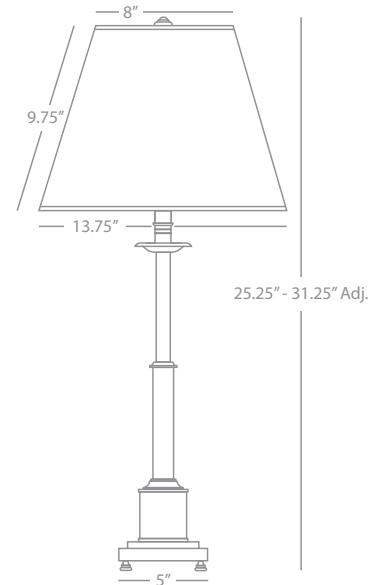

KINETIC

B1503ALT

Adjustable Column Table Lamp

1-150W Max.

Bulb Type: A

Switch: 3-Way

Brushed Chrome Finish over Metal / Brass

Oyster Linen Shade

FINISH / SHADE OPTIONS:

1503 Antique Brass
Natural Side Pleat Fabric Shade

1503ALT Antique Brass
Oyster Linen Shade

1503X Antique Brass
Ascot Bone Fabric Shade

B1503BRC Brushed Chrome
Pearl White Side Pleat Fabric Shade

B1503XXX Brushed Chrome
Ascot White Fabric Shade

Z1503ALT Deep Patina Bronze
Oyster Linen Shade

Z1503DBZ Deep Patina Bronze
Natural Side Pleat Fabric Shade

Z1503XXX Deep Patina Bronze
Translucent Flax Parchment Shade