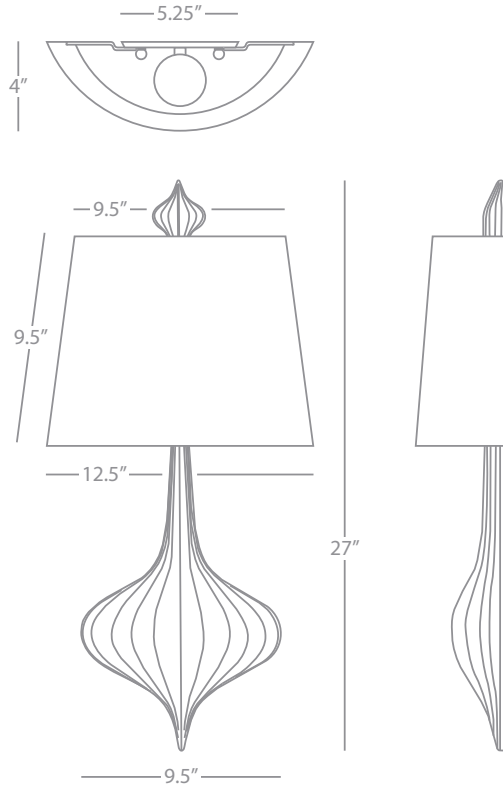

730R

Jonathan Adler Ceramic

JONATHAN ADLER CERAMIC

732

Lantern Wall Sconce

1-60W Max.
Bulb Type: A
Direct Wire Only
Ceramic w/White Glaze Finish
White Linen Fabric Shade w/
Rolled Edge Hem

JONATHAN ADLER CERAMIC