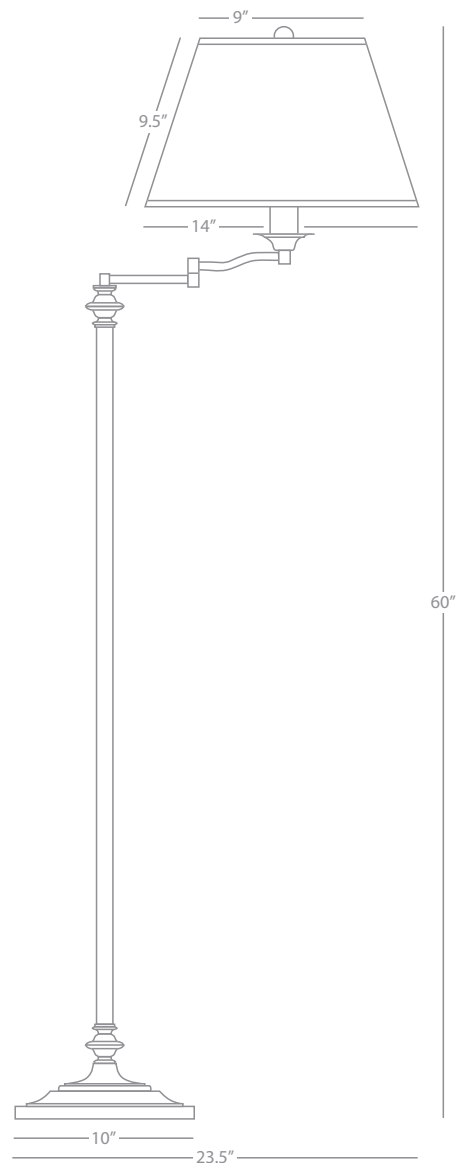

2607

Swing Arm Floor Lamp

1-150W Max.

Bulb Type: A

Switch: 3-Way

Antique Rust Finish over Metal

Cloud Parchment Shade

SHADE OPTION:

2607X Golden Saki Fabric