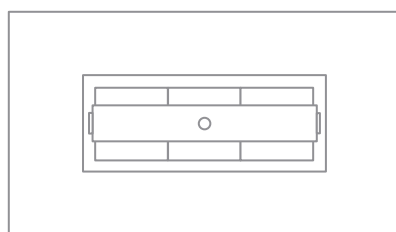

Switch: On-Off Line Switch

24" Cord Cover/ Direct Wire

Unfinished Mango Wood w/

Patina Nickel Accents

Open Weave Heather Linen Shade

OLIVER

828

Table Lamp