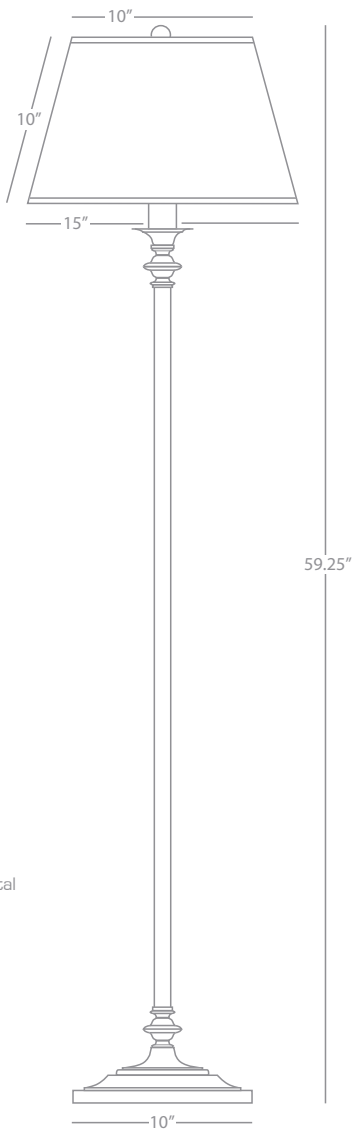

2606X

Club Floor Lamp

1-150W Max.

Bulb Type: A

Switch: 3-Way

Antique Rust Finish over Metal

Golden Saki Fabric Shade

SHADE OPTION:

2606 Cloud Parchment