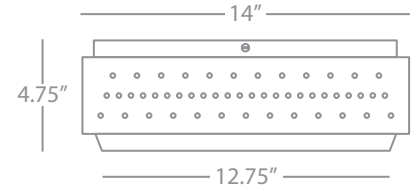

Milo

MILO

P1337

Outdoor Pendant

3-60W Max.
Bulb Type: B10.5 Candelabra
Direct Wire
Patina Nickel Finish over Brass
Clear Glass Shade
Susp. Hardware: 3 pcs. 5/8" X 12"
& 1 pc. 5/8" X 6" Extension Rods
UL Rated Damp Location

FINISH OPTIONS:

1337 Antique Brass
Z1337 Deep Patina Bronze

MILO

Z1336

Outdoor Flush Mount

2-100W Max.
Bulb Type: A
Direct Wire
Deep Patina Bronze Finish over Brass
Frosted Glass Shade
UL Rated Damp Location

FINISH OPTIONS:

1336 Antique Brass
P1336 Patina Nickel