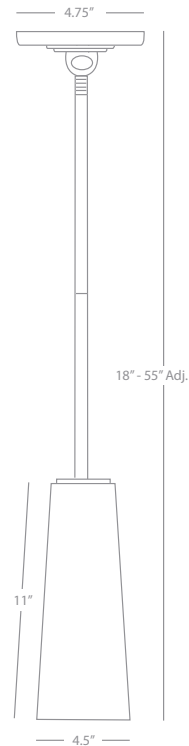

RICO ESPINET MARINA

2024

Pendant

1-60W Max.

Bulb Type: T10 Tubular

Direct Wire Only

Brushed Chrome over Metal

Frosted White Cased Glass

Susp. Hardware: 3 pcs.- 1/2" x 12"
& 1pc.- 1/2" x 6" Tubes