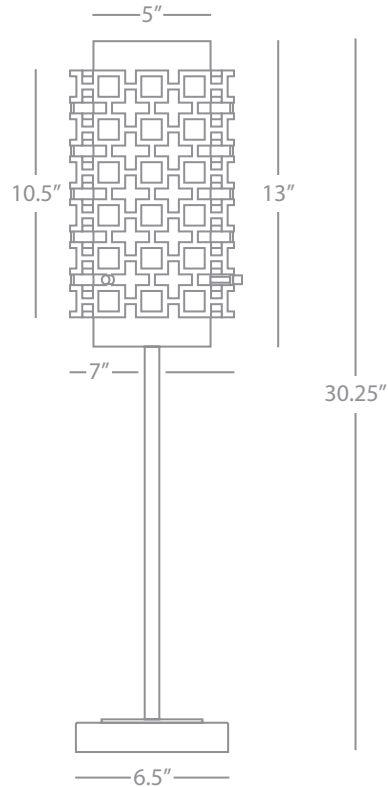

JONATHAN ADLER PARKER

S669

Buffet Table Lamp

1-60W Max.
Bulb Type: A
Switch: On-Off Line Switch
Polished Nickel Finish
White Carrara Marble Base
Frosted White Cased Glass Shade
Perforated Metal Outer Shade

FINISH OPTION:

Z660 Deep Patina Bronze
Matching Metal Base