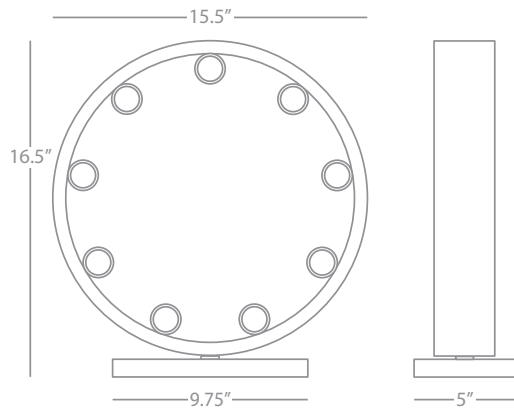

Rico Espinet Candela

RICO ESPINET CANDELA

B2100

Table Lamp

9-60W Max.

Bulb Type: A

Switch: Full Range Dimmer Line Switch

Satin Nickel Finish

FINISH OPTION:

Z2100 Deep Patina Bronze