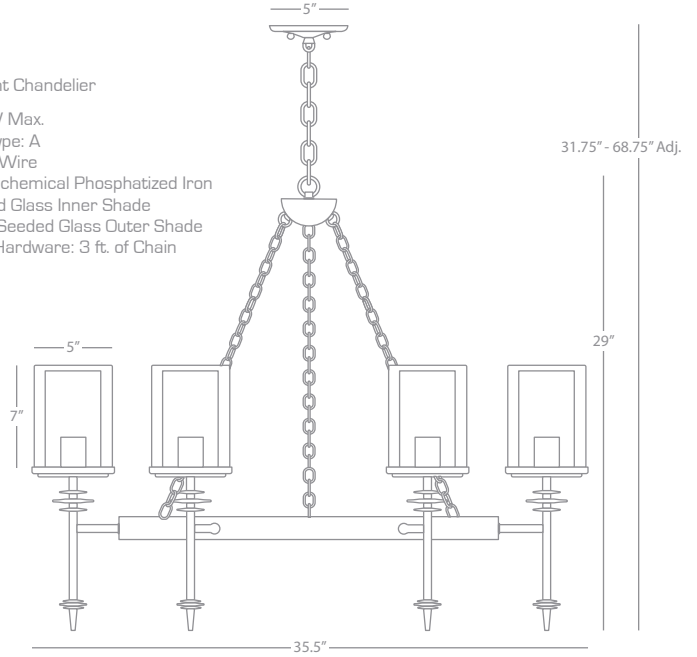

JANUS

2711

Floor Lamp

1 - 150W Max.
Bulb Type: A
Switch: 3-Way
Electrochemical Phosphatized Iron
Open Weave Heather Linen Shade

JANUS

2716

6 - Light Chandelier

6-60W Max.
Bulb Type: A
Direct Wire
Electrochemical Phosphatized Iron
Frosted Glass Inner Shade
Topaz Seeded Glass Outer Shade
Susp. Hardware: 3 ft. of Chain