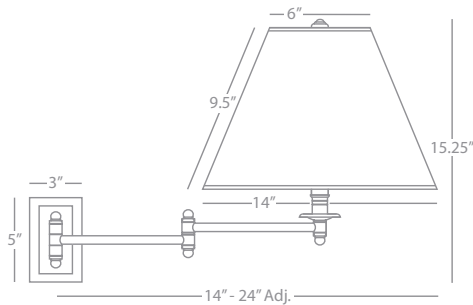

1-60W Max.

Bulb Type: A

Switch: Hi-Lo Dimming

Antique Brass Finish over Metal / Brass

Metal Shade

FINISH OPTIONS:

B1505BRC Brushed Chrome

Z1505DBZ Deep Patina Bronze