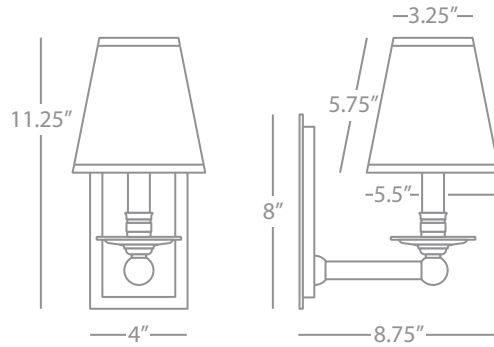

9010

9011

Victoria

VICTORIA

9010

Wall Sconce

1-60W Max.
Bulb Type: B10 Candelabra
Switch: Hi-Lo Dimming
24" Cord Cover/ Direct Wire
Deep Patina Bronze Finish
Igloo Linen Shade

VICTORIA