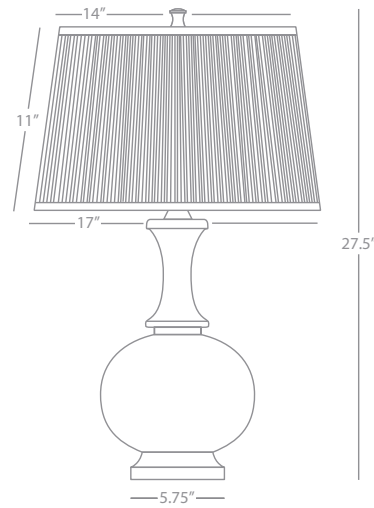

SHADE OPTIONS:

- **1866B** Mushroom-Pleated Black Silk Fabric w/ Gold Lining
- **1866X** Iridescent Eggshell Fabric