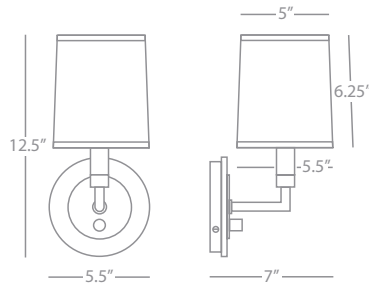

2136

Single Sconce

1 - 60W Max.
Bulb Type: B10.5 Candelabra
Switch: On-Off
24" Cord Cover/ Direct Wire
Aged Natural Brass Finish w/
Cocoa Brown Accents
Honed Travertine Back Plate
Fondine Fabric Shade w/
Contrasting Trim

FINISH / SHADE OPTIONS:

D2136 Blackened Antique Nickel w/
Matte Black Accents
Honed White Marble Back Plate
Ascot White Fabric Shade w/
Contrasting Trim