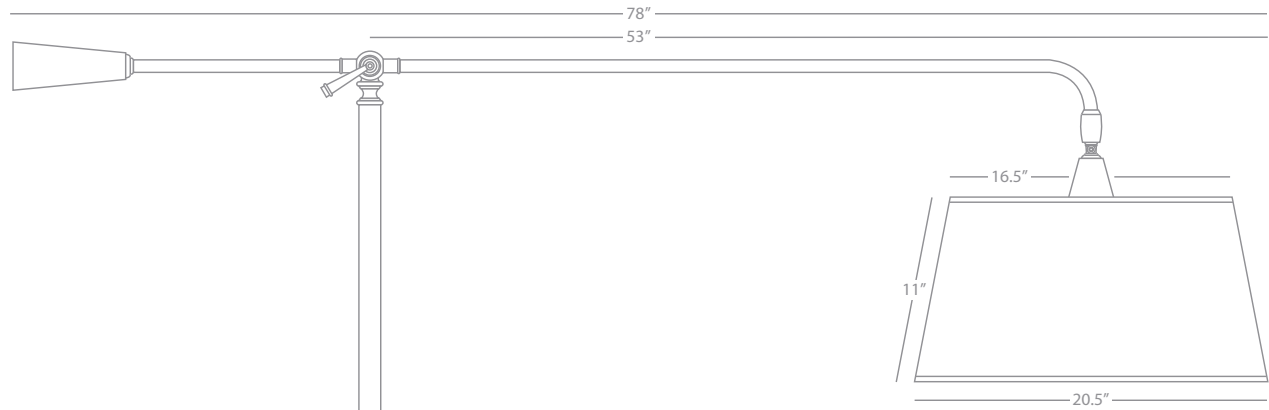

Jasper

JASPER

Z2106

Adjustable Boom Table Lamp

1 - 60W Max.
Bulb Type: G16.5 Candelabra
Switch: Hi-Lo Line Switch
Cocoa Brown Powder Coat Finish
Deep Patina Bronze Accents
Oyster Linen Shade w/ Bottom Diffuser

FINISH OPTION:

S2106 Matte Black Powder Coat
Polished Nickel Accents

JASPER

S2105

Adjustable Boom Floor Lamp

1-150W Max.
Bulb Type: A
Switch: Full Range Foot Dimmer
Matte Black Powder Coat Finish
Polished Nickel Accents
Oyster Linen Shade

FINISH OPTIONS:

Z2105 Cocoa Brown Powder Coat
Deep Patina Bronze Accents

59.5" - 76" Adj.