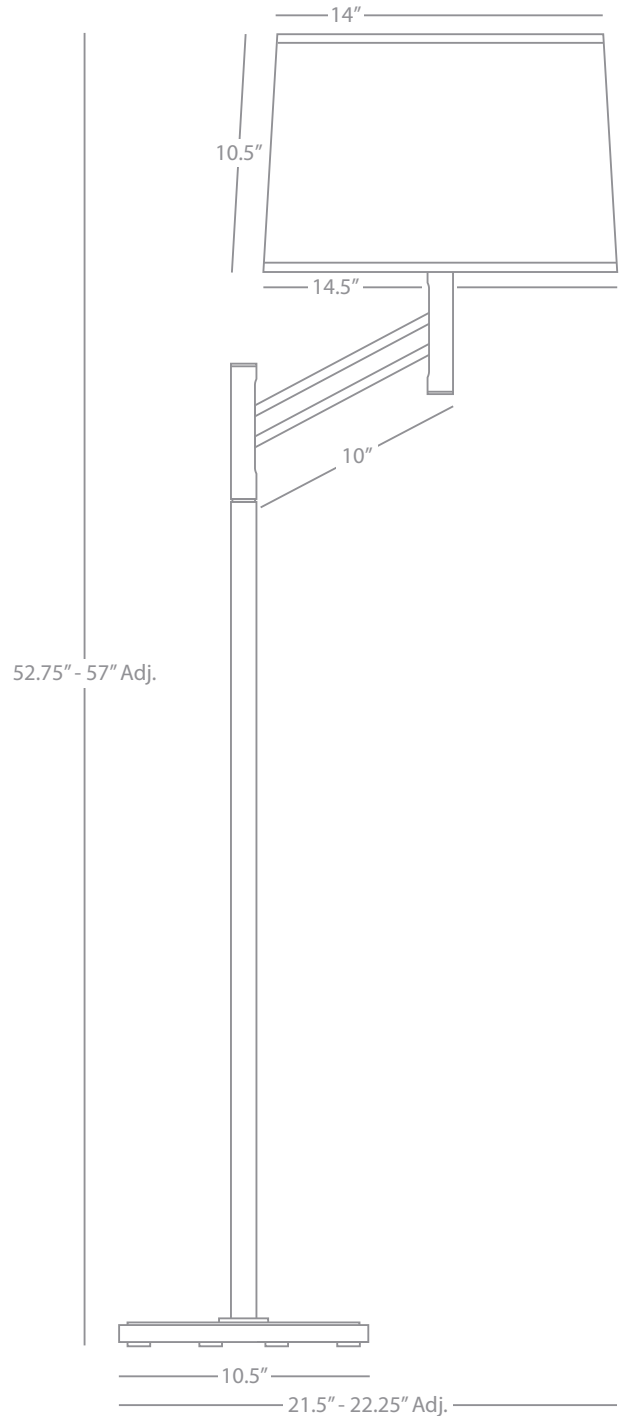

ANDERS

B2451

Floor Lamp

1-150W Max.

Bulb Type: A

Switch: 3-Way

Satin Nickel Finish over Steel

Open Weave Heather Linen Shade

FINISH OPTION:

2451 Dark Natural Brass