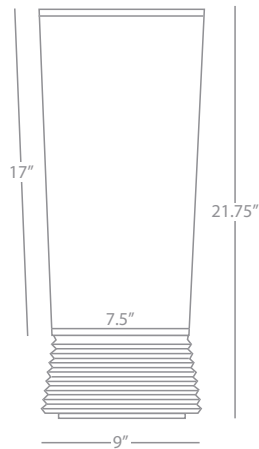

2070X

Tudor Bronze

Golden Saki Fabric Shade

17"

21.75"

7.5"

9"