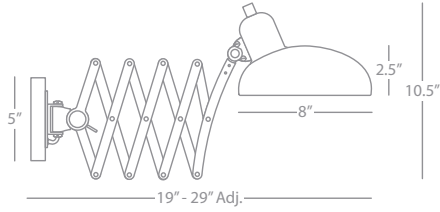

Bruno

BRUNO

1849

Scissor-Arm Pharmacy Wall Swinger

1-60W Max.
Bulb Type: A19 Silver Crown
Switch: On-Off
Cord Cover / Direct Wire
Lead Bronze Finish w/ Ebonized Nickel Accents over Metal
Lead Bronze Finished Metal Shades