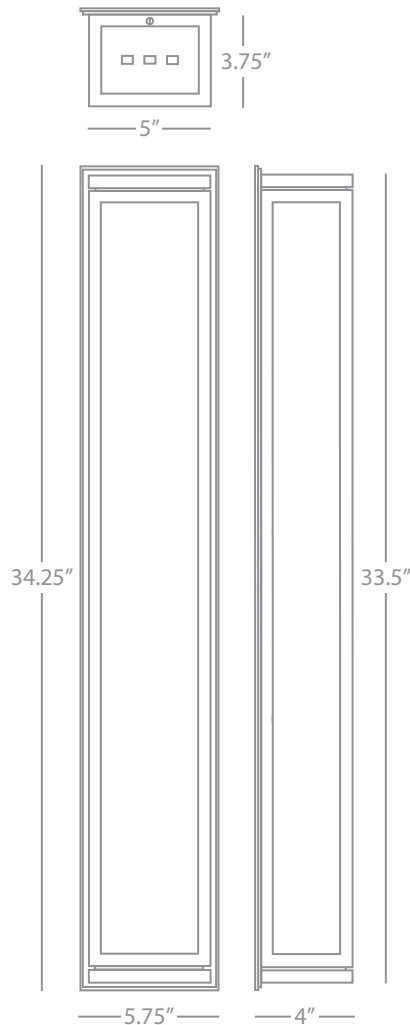

FINISH OPTIONS:

C1335 Polished Chrome
Z1335 Deep Patina Bronze

BRADLEY

C1334

Medium Wall Sconce
3 - 60W Max.
Bulb Type: B11 Torpedo
Direct Wire Only
Polished Chrome Finish
White Glass Shade

FINISH OPTIONS:

S1334 Polished Nickel
Z1334 Deep Patina Bronze