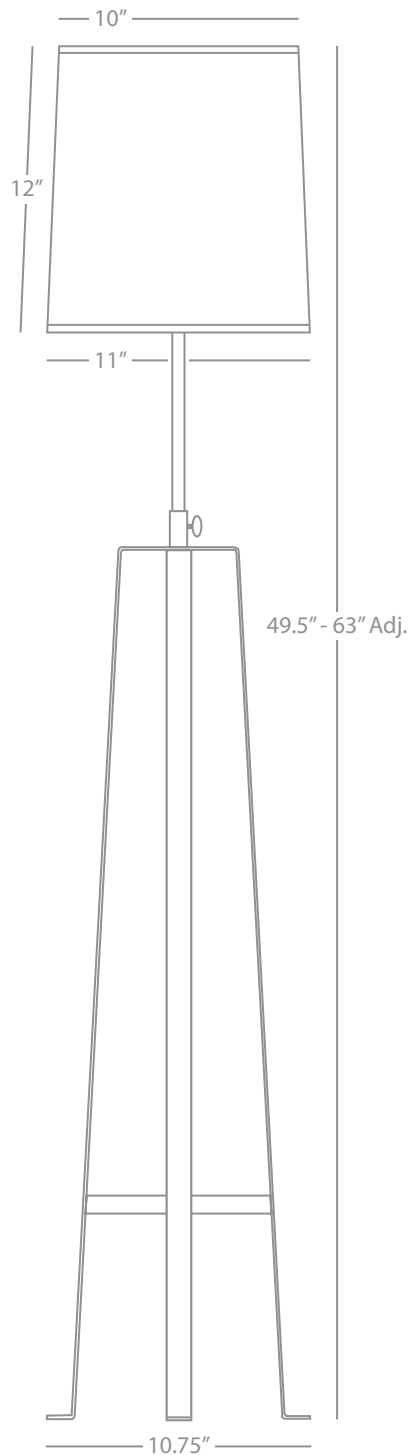

Cooper

COOPER

Z526

Adjustable Floor Lamp

1 - 150W Max.

Bulb Type: A

Switch: 3-Way

Deep Patina Bronze Finish

Oyster Linen Shade

COOPER

Z525

Adjustable Table Lamp

1 - 60W Max.

Bulb Type: B10 Candelabra

Switch: Hi-Lo Line Switch

Deep Patina Bronze Finish

Oyster Linen Shade