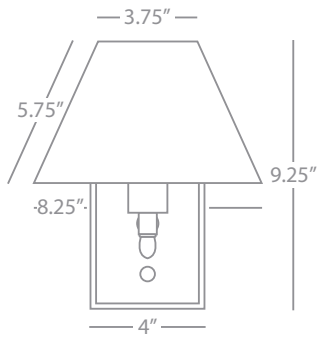

S427X

Z428X

S428X

Z429X

Meilleur

MEILLEUR

S427X

Fixed Arm Wall Sconce
 1-60W Max.
 Bulb Type: B10 Candelabra
 Switch: Hi-Lo Rotary
 24" Cord Cover / Direct Wire
 Polished Nickel Finish
 Off White Linen Shade w/ Rolled Edge Hem