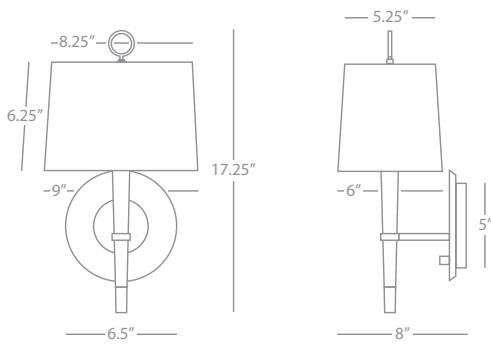

672

670

770

Jonathan Adler Ventana

JONATHAN ADLER VENTANA

672

Wall Sconce

1 - 60W Max.
 Bulb Type: G16.5 Candelabra
 Switch: Hi-Lo Dimming
 24" Cord Cover/ Direct Wire
 Ebony Finished Wood w/
 Antique Brass Finished Accents
 Natural Linen Shade w/ Rolled Edge Hem