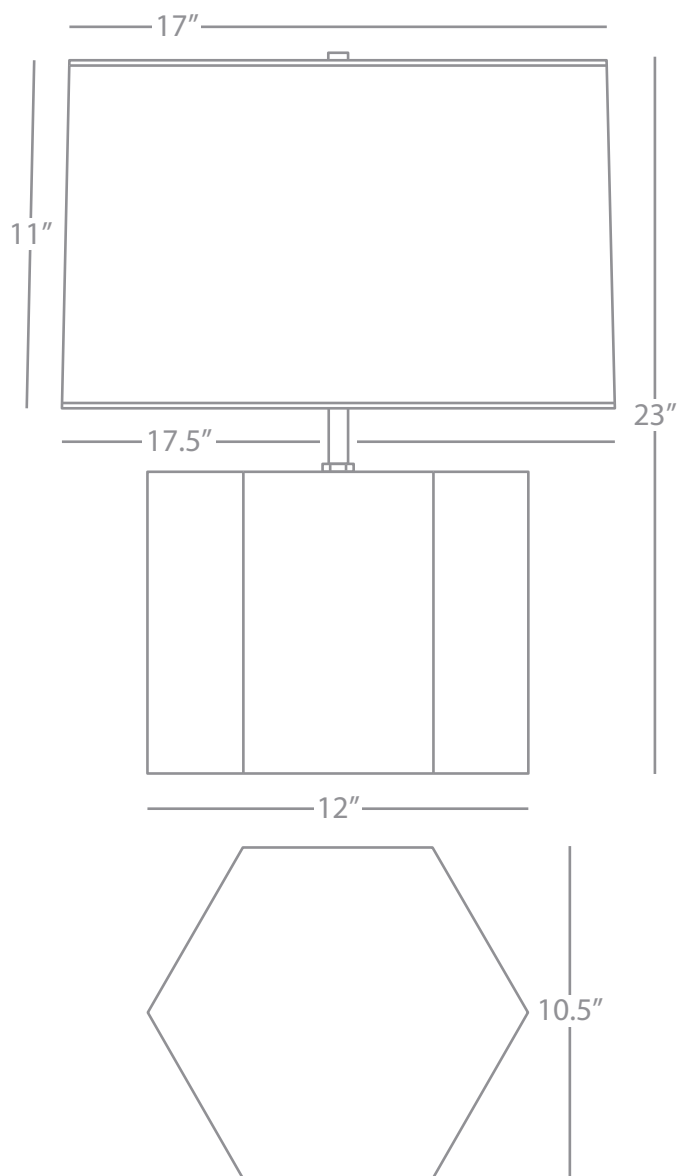

Mary McDonald Pythagoras

MARY MCDONALD PYTHAGORAS

2670

Table Lamp

1-150W Max.

Bulb Type: A

Switch: Hi-Lo Dimming

Matte Brass Finish

Matching Metal Shade