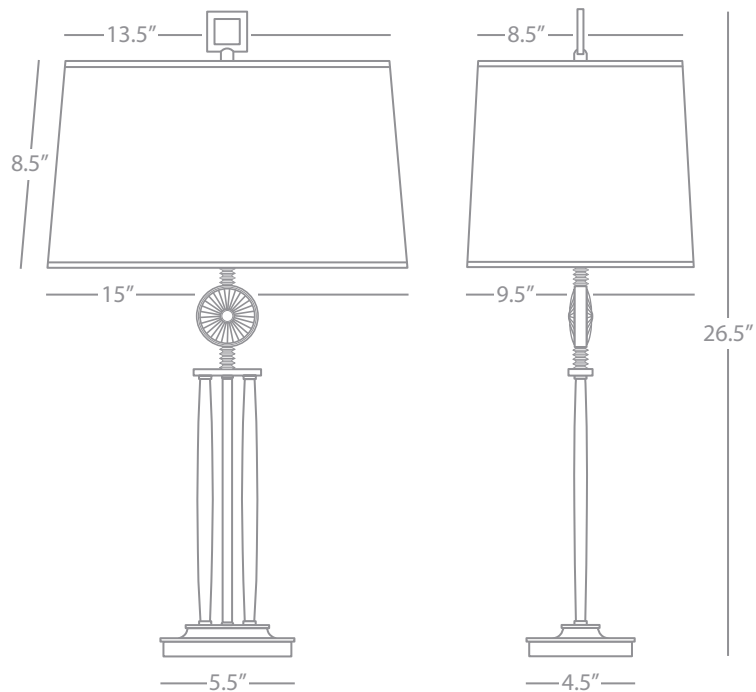

Table Lamp

1-150W Max.

Bulb Type: A

Switch: 3-Way

Distressed Iron Finish

Raw Linen Shade

BADRU

Z530