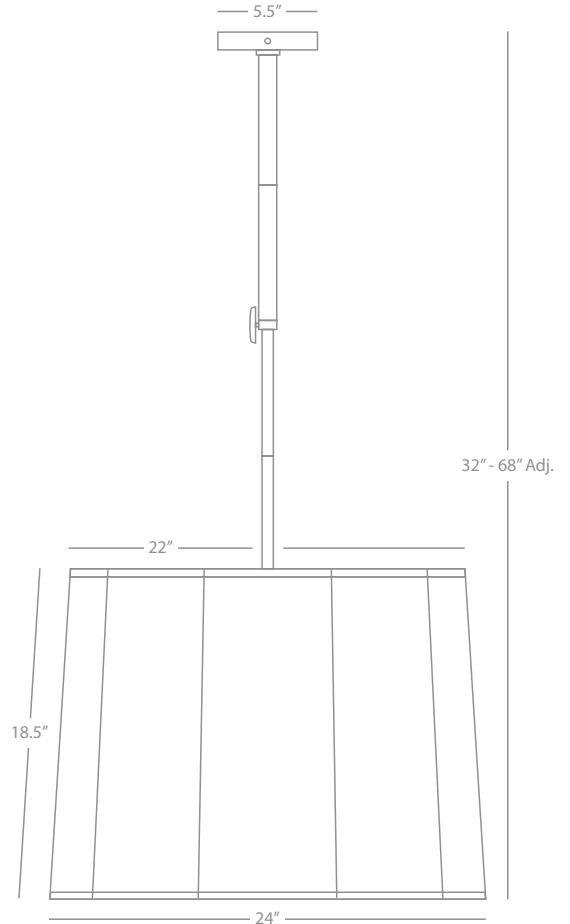

D2137

Double Sconce

2 - 60W Max.
Bulb Type: B10.5 Candelabra
Switch: On-Off
24" Cord Cover/ Direct Wire
Blackened Antique Nickel Finish w/
Matte Black Accents
Honed White Marble Back Plate
Ascot White Fabric Shade w/
Contrasting Trim

FINISH / SHADE OPTIONS:

2137 Aged Natural Brass w/
Cocoa Brown Accents
Honed Travertine Back Plate
Fondine Fabric Shade w/
Contrasting Trim