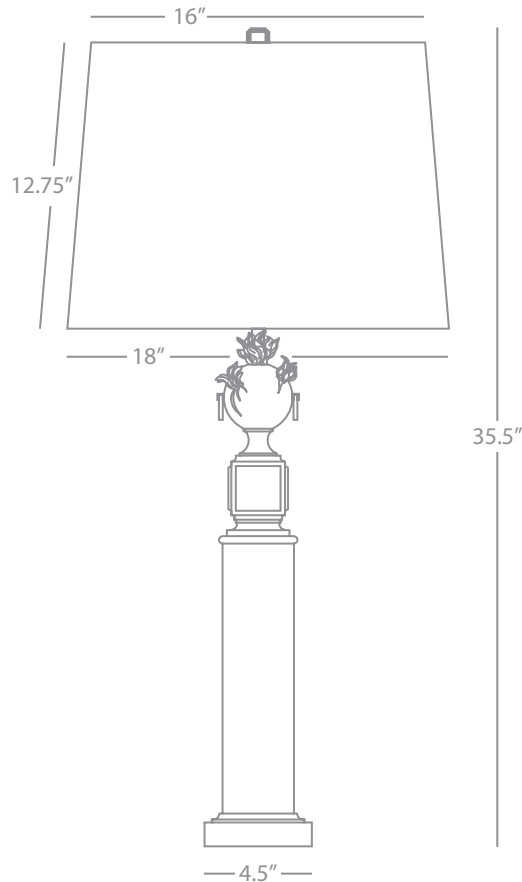

MARY MCDONALD LEOPOLD

2530X

Table Lamp

1-150 W Max.

Bulb Type: A

Switch: 3 - Way

Natural Brass

Charcoal Gray Cotton Shade w/
Rolled Edge Hem

FINISH / SHADE OPTIONS:

2530 Natural Brass

Ivory Cotton

2535 Hotel Silver Finish

Off White Cotton

2535X Hotel Silver Finish

Charcoal Gray Cotton