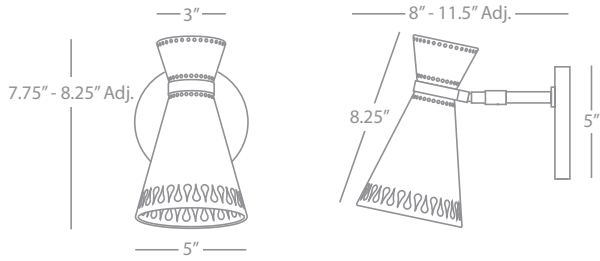

W695

W698

W697

W696

Jonathan Adler Havana

JONATHAN ADLER HAVANA

W697

Wall Sconce