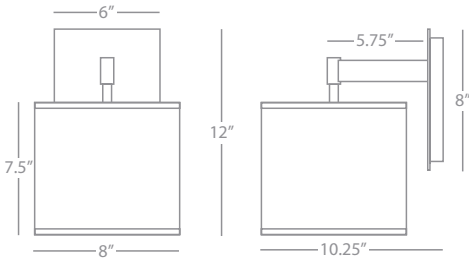

Z2172

S2188

Echo

ECHO

Z2172

Wall Sconce

1 - 60W Max.
Bulb Type: B10 Candelabra
Switch: On-Off Line Switch
24" Cord Cover/ Direct Wire
Deep Patina Bronze Finish over Metal
Fondine Fabric Shade

FINISH OPTIONS: