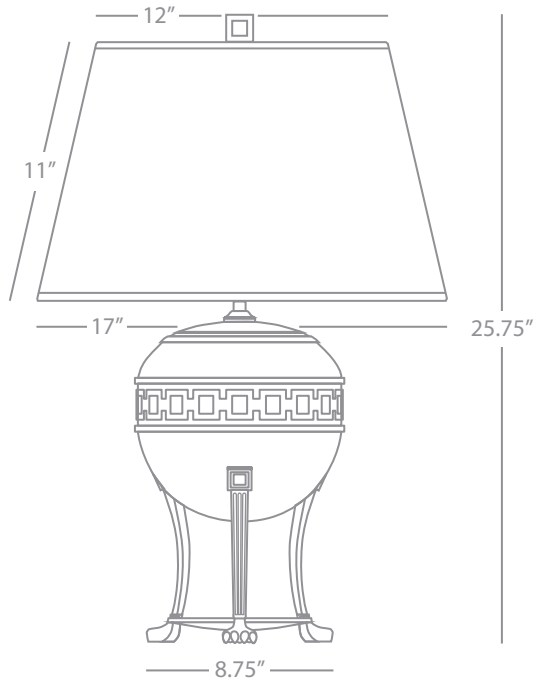

Mary McDonald Maximillian

Margaux

MARY MCDONALD MAXIMILLIAN

S2540

Table Lamp

1-150W Max.

Bulb Type: A

Switch: 3-Way

Antiqued Hotel Silver Finish

Matte Lily Painted Opaque Parchment Shade