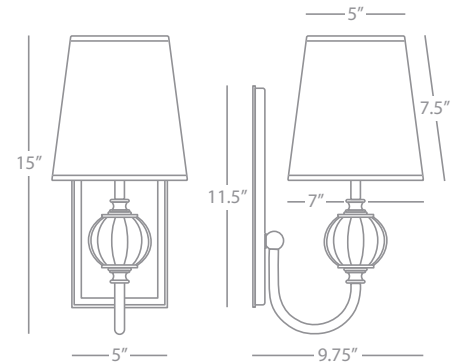

GOSSAMER

3368

Wall Sconce

1 - 100W Max.
Bulb Type: A
Direct Wire Only
Aged Brass Finish w/
Lead Crystal & Antique Mirror Accents
Oyster Grey Silk Shade w/
Gold Foil Lining