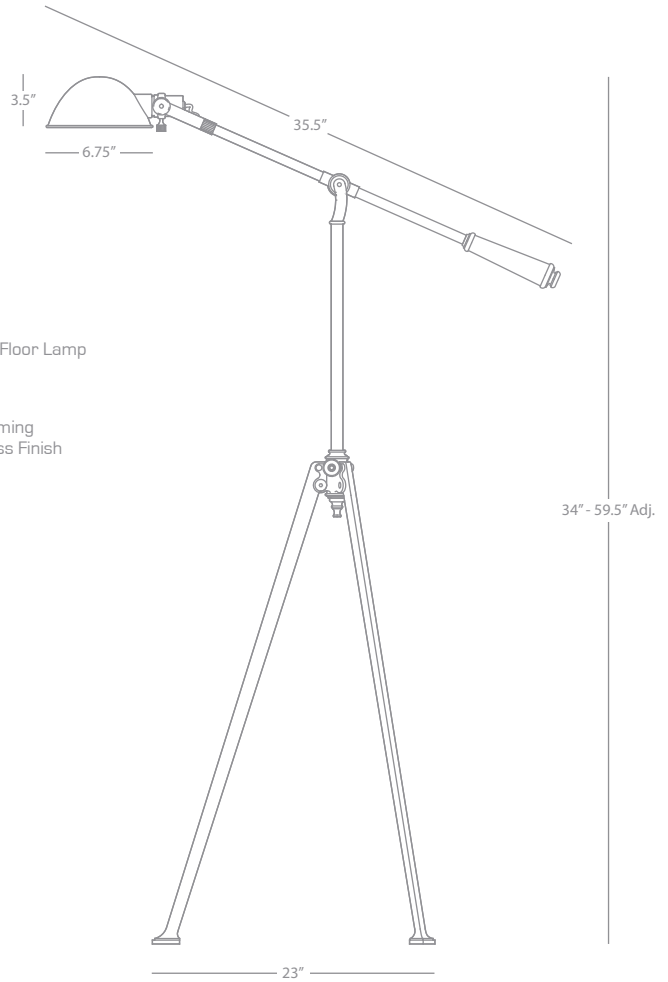

WINSTON

2151

Tripod Pharmacy Floor Lamp

1 -60W Max.
Bulb Type: A
Switch: Hi-Lo Dimming
Dark Natural Brass Finish
Metal Shade