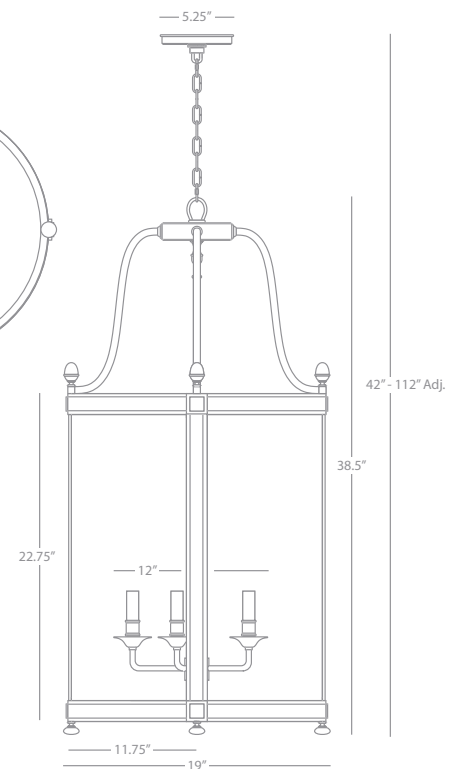

Z3338

18" Dia. Entry Pendant

5-60W Max.
Bulb Type: B10 Candelabra
Direct Wire Only
Deep Patina Bronze Finish
4 Clear Glass Shade Panels
Susp. Hardware: 6ft. Chain

FINISH OPTION:

S3338 Polished Nickel