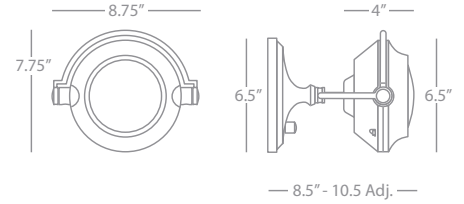

1563

Wall Sconce

1 - 50W Max.
Bulb Type: GY8 Bi-Pin 120V Halogen
Switch: Hi-Lo Dimming
24" Cord Cover/ Direct Wire
Antique Brass Finish
Metal Shade w/ Frosted Glass Diffuser

FINISH OPTIONS:

S1563 Polished Nickel
Z1563 Deep Patina Bronze