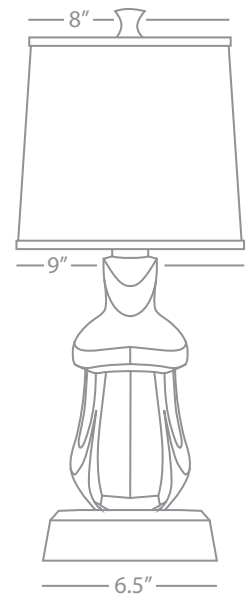

Mrs. Lady

Mr. Puppy

MRS. LADY

137R

Table Lamp (Right Facing)

1-150W Max.

Bulb Type: A

Switch: 3-Way

Tudor Bronze Finish over Cast Metal

Radius-Corner Rectangular, Golden Saki Fabric Shade

OPTION:

137L Left Facing