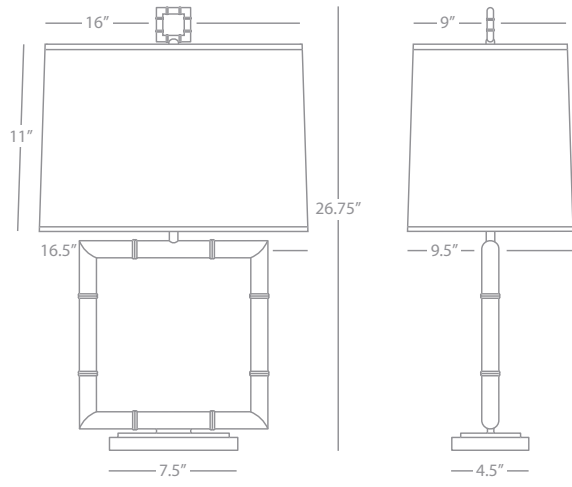

Jonathan Adler Meurice

JONATHAN ADLER MEURICE

649B

Square Table Lamp

1-150W Max.

Bulb Type: A

Switch: Full Range Dimmer

Antique Natural Brass Finish over Metal

Black Parchment Shade w/ Gold Tortoise Lining

Acrylic Diffuser

FINISH / SHADE OPTIONS:

649 Antique Brass Finish
Off White Linen Shade

S649 Polished Nickel
Off White Linen Shade

S649X Polished Nickel
White Parchment Shade

w/ Silver Tortoise Lining

Z649 Deep Patina Bronze
Off White Linen Shade

Z649B Deep Patina Bronze
Black Parchment Shade w/ Gold Tortoise Lining