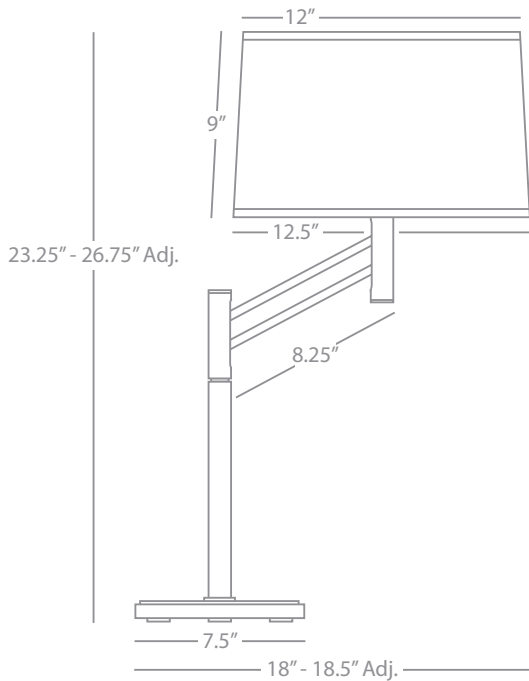

ANDERS

2450

Table Lamp

1-150W Max.

Bulb Type: A

Switch: 3-Way

Dark Natural Brass Finish over Metal

Open Weave Heather Linen Shade

FINISH OPTION:

B2450 Satin Nickel