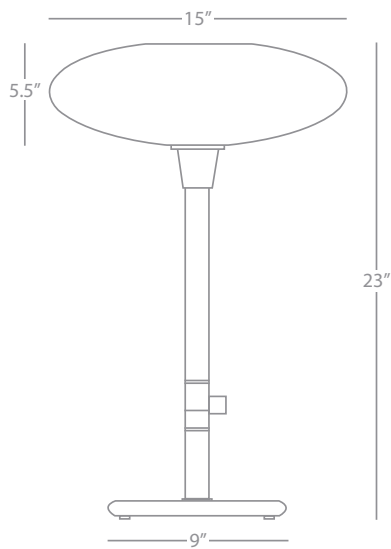

Z2068

Floor Torchiere
 1-150W Max.
 Bulb Type: A
 Switch: Full Range Dimmer
 Deep Patina Bronze over Metal
 White Frosted Cased Glass Shade

FINISH OPTION:

2068 Polished Nickel

Z2044

2044

Z2045

Rico Espinet Ovo