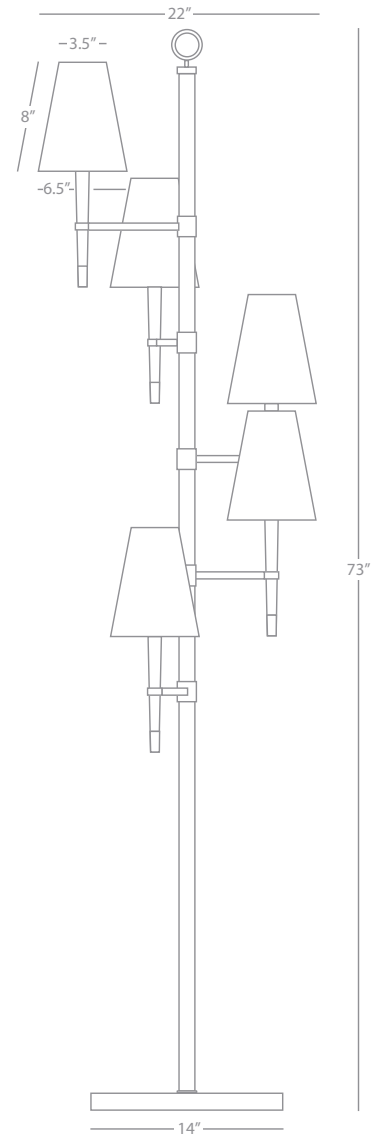

JONATHAN ADLER VENTANA

770

Spiral Floor Lamp

5-40W Max.
Bulb Type: B10 Candelabra
Switch: On-Off Foot Switch
Ebony Finished Wood w/
Antique Brass Finished Accents
Natural Linen Shades w/
Rolled Edge Hem

FINISH OPTION:

PN770 Antique Brass Finished Accents