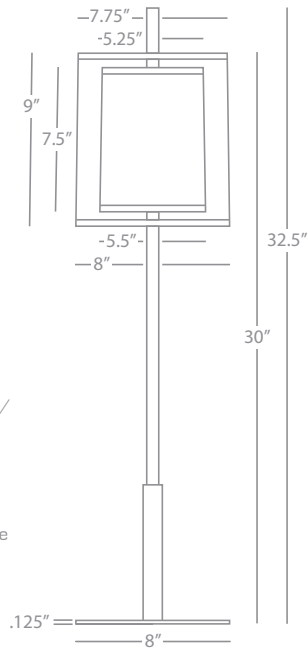

SATURNIA

S2195

Buffet Table Lamp

1 - 60W Max.
Bulb Type: G16.5
Switch: On-Off Line Switch
Stainless Steel Finish over Metal
Silver Transparent Fabric Exterior Shade w/
Ascot White Fabric Interior Shade

FINISH / SHADE OPTIONS:

Z2185 Deep Patina Bronze Finish
Bronze Transparent Fabric
Exterior Shade w/ Ascot White
Fabric Interior Shade