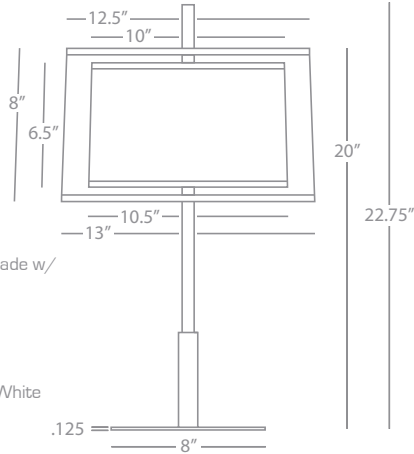

Saturnia

SATURNIA

Z2184

Accent Lamp

1 - 60W Max.
Bulb Type: G16.5
Switch: On-Off Line Switch
Deep Patina Bronze Finish over Metal
Bronze Transparent Fabric Exterior Shade w/
Ascot White Fabric Interior Shade

FINISH / SHADE OPTIONS:

S2194 Stainless Steel Finish
Silver Transparent Fabric
Exterior Shade w/ Ascot White
Fabric Interior Shade