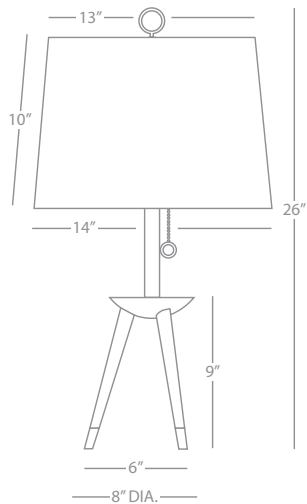

JONATHAN ADLER VENTANA

670

Tripod Table Lamp

1-150W Max.
Bulb Type: A
Switch: 3-Way Pull Chain
Ebony Finished Wood w/
Antique Natural Brass Finished Accents
Natural Linen Shade w/ Rolled Edge Hem
11.5" White Acrylic Diffuser

FINISH OPTION:

PN670 Polished Nickel Finished Accents