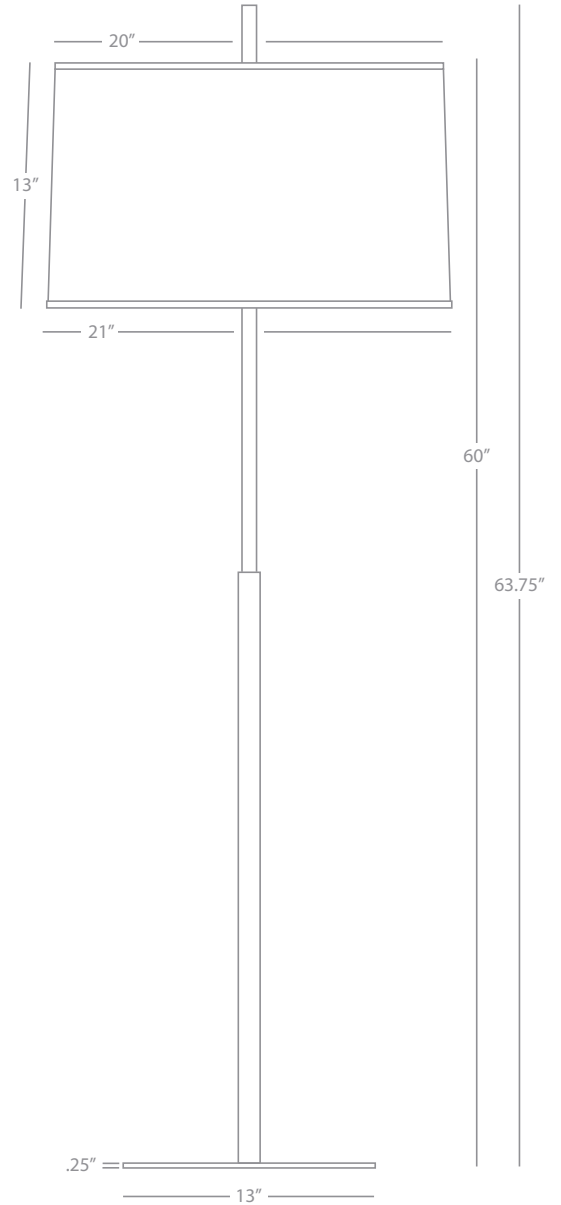

Z2170

Table Lamp

1 - 150W Max.
Bulb Type: A
Switch: 3-Way
Deep Patina Bronze Finish over Metal
Fondine Fabric Shade

FINISH OPTIONS:

S2180 Stainless Steel Finish