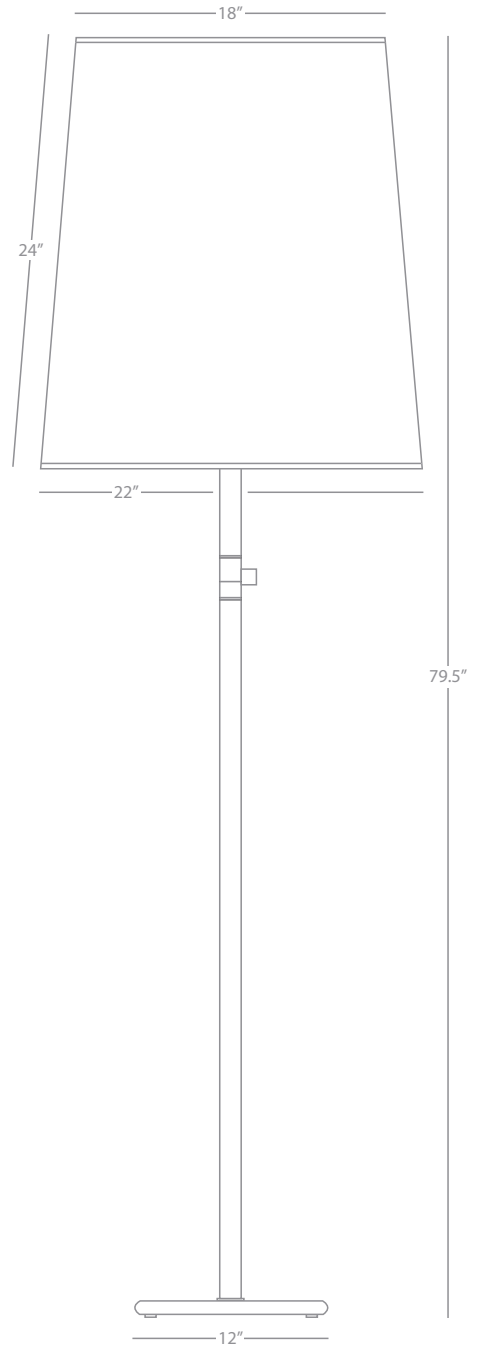

Rico Espinet Buster

RICO ESPINET BUSTER

2055

Pendant

1 - 200W Max.
Type Bulb: A
Direct Wire Only
Polished Nickel Finish over Metal
Taupe Claiborne Fabric Shade
w/ Self Fabric Diffuser
Susp. Hardware: 3pcs-5/8" x 12"
& 1pc-5/8" x 6" Extension Rods

FINISH / SHADE OPTIONS:

2055W Polished Nickel
Fondine Fabric Shade
Z2055 Deep Patina Bronze
Muslin Claiborne
Fabric Shade