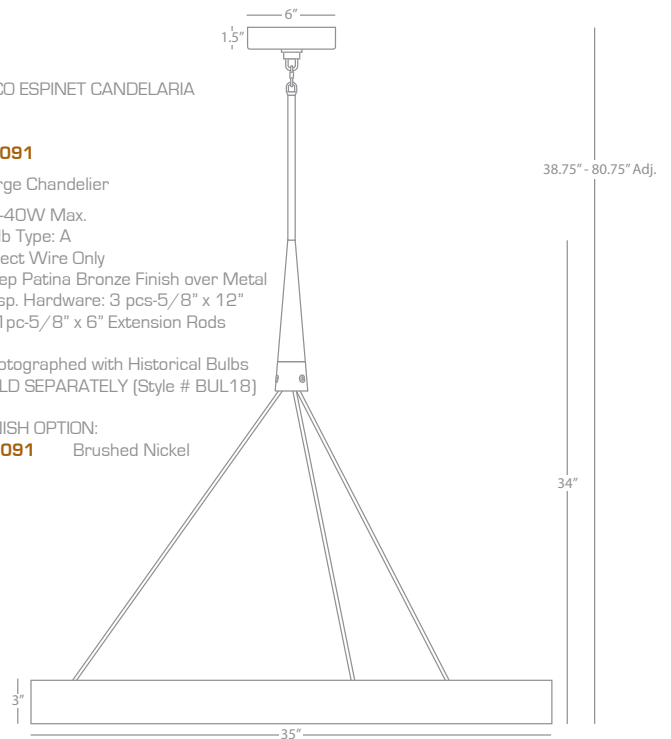

RICO ESPINET CANDELARIA

Z2091

Large Chandelier

18-40W Max.

Bulb Type: A

Direct Wire Only

Deep Patina Bronze Finish over Metal
Susp. Hardware: 3 pcs-5/8" x 12"
& 1pc-5/8" x 6" Extension Rods

Photographed with Historical Bulbs
SOLD SEPARATELY (Style # BUL18)

FINISH OPTION:

B2091 Brushed Nickel