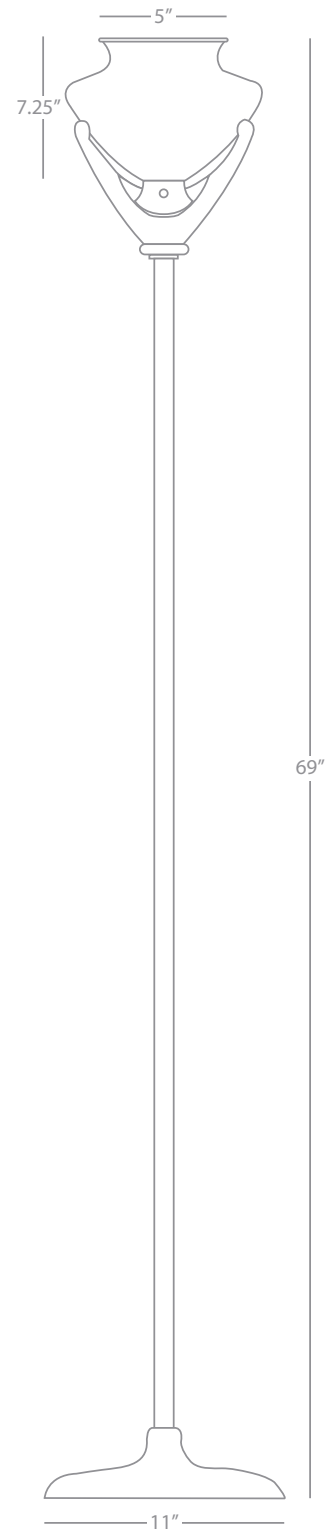

BEAUX ARTS

9824BRN

Floor Torchiere

1-150W Max.

Bulb Type: A

Switch: 3-Way

Antiqued Rust Finish over Cast Metal/Steel

Frosted, Amber Seeded Glass Shade