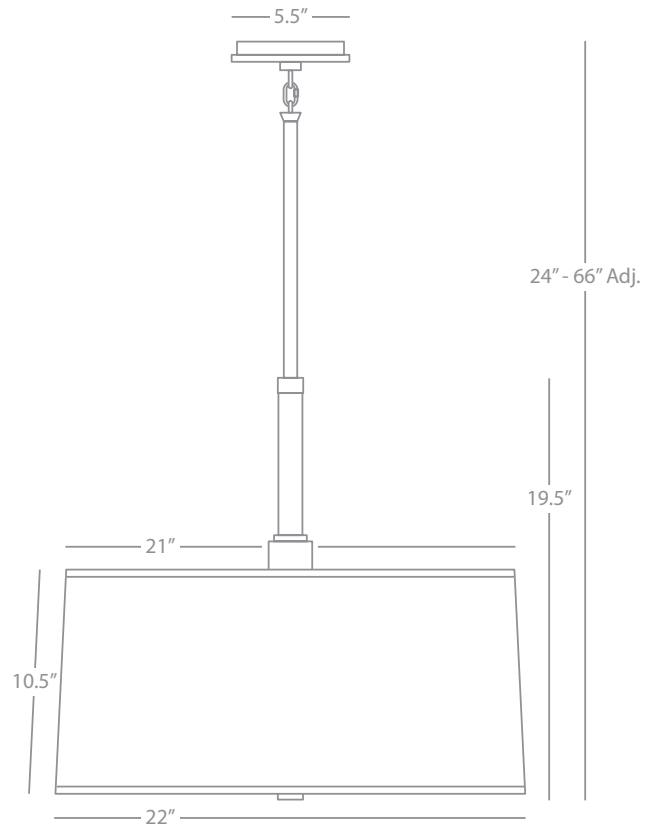

Adaire

ADAIRE

2405X

Wall Sconce

1-60W Max.
Bulb Type: G16.5 Candelabra
Switch: On-Off
24" Cord Cover/ Direct Wire
Ebony Finished Oak w/ Deep Patina Bronze Accents
Rectangular Truffle Linen Shade

FINISH / SHADE OPTIONS:

2405 Ebony Oak w/ Deep Patina Bronze Accents
Oyster Linen Shade

2415 White Washed Oak w/ Satin Nickel Accents
Oyster Linen Shade

ADAIRE

2416

Pendant

3 - 100W Max.
Bulb Type: A
Direct Wire
White Washed Oak w/
Satin Nickel Accents
Oyster Linen Shade
Susp. Hardware: 3 pcs. 5/8" x 12" &
1 pc. 5/8" x 6" Extension Rods

FINISH / SHADE OPTIONS:

2406 Ebony Oak w/ Deep Patina Bronze Accents
Oyster Linen Shade

2406X Ebony Oak w/ Deep Patina Bronze Accents
Truffle Linen Shade

ADAIRE

2400

Squatty Accent Lamp

1-100W Max.
Bulb Type: A
Switch: 3-Way
Ebony Finished Oak w/
Deep Patina Bronze Accents
Oyster Linen Shade w/
Self Fabric Top Diffuser

FINISH / SHADE OPTIONS:

2400X Ebony Oak w/
Deep Patina Bronze Accents
Truffle Linen Shade

2410 White Washed Oak w/
Satin Nickel Accents
Oyster Linen Shade