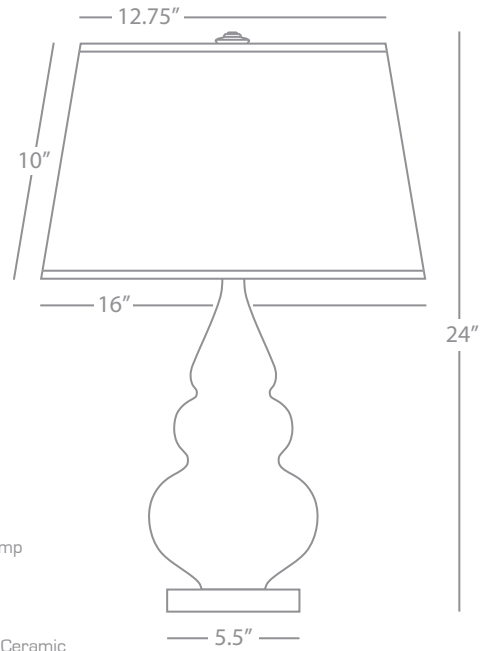

TRIPLE GOURD

A282X

Accent Table Lamp

1-150W Max.
Bulb Type: A
Switch: 3-Way
Pumpkin Glazed Ceramic
Square Lucite Base
Pearl Dupioni Fabric Shade

See Page 171 for Color / Base / Shade Options