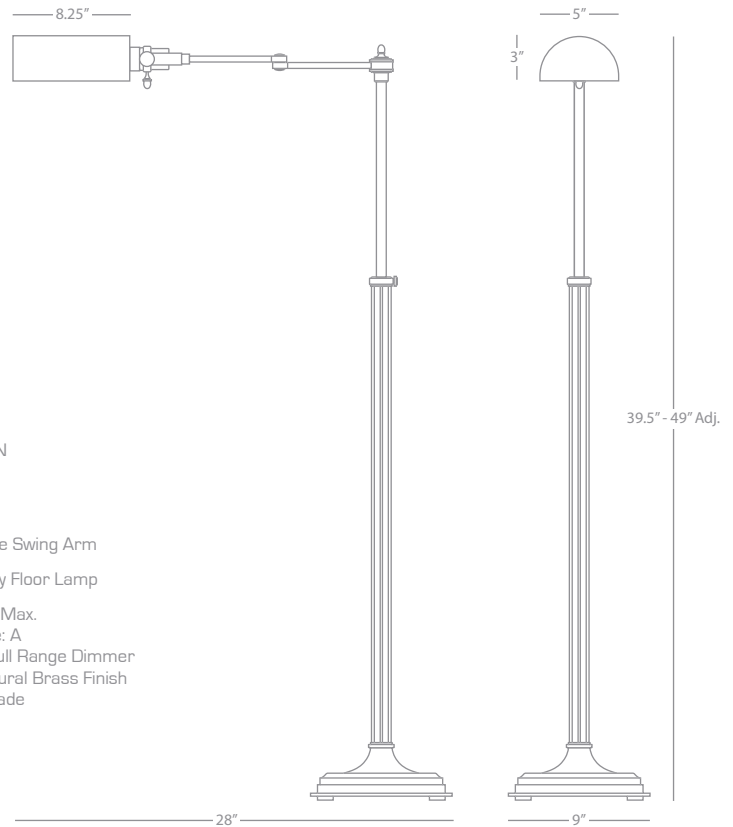

WINSTON

2145

Adjustable Swing Arm

Pharmacy Floor Lamp

1-100W Max.
Bulb Type: A
Switch: Full Range Dimmer
Dark Natural Brass Finish
Metal Shade