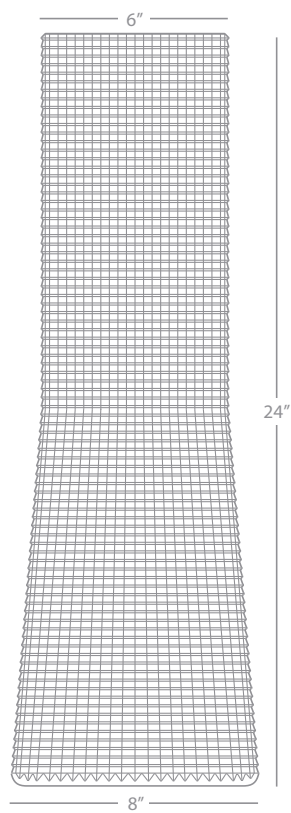

RICO ESPINET TATU

1586

Table Torchiere

1-60W Max.

Bulb Type: A

Switch: Full Range Line Dimmer

Frosted Prismatic Glass