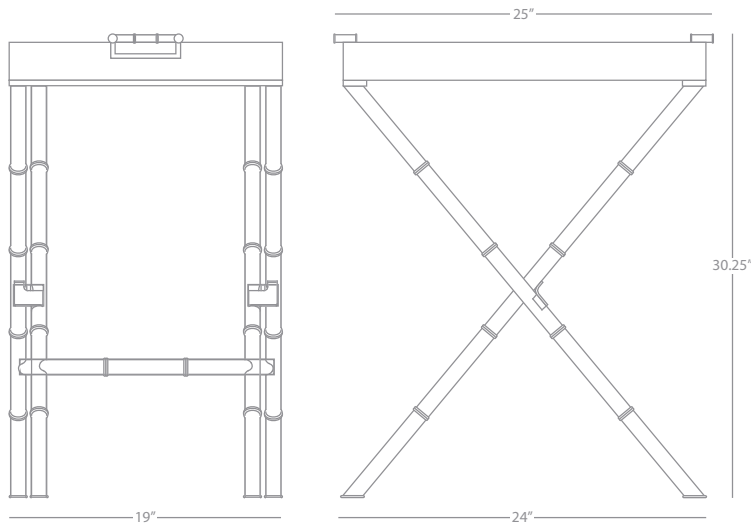

JONATHAN ADLER MEURICE

659

Butler Tray Table

White Lacquered Tray w/ Antique Natural Brass Accents

FINISH OPTION:

S659 Polished Nickel