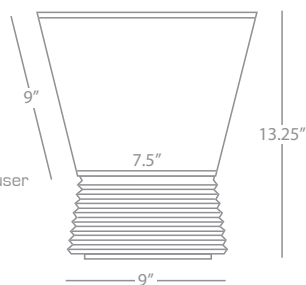

RICO ESPINET FUZO

2070

Maya Accent Lamp

1-100W Max.

Bulb Type: A

Switch: Hi-Lo Line

Tudor Bronze Finish over Cast Metal

Oatmeal Linen Fabric Shade w/ Top Diffuser