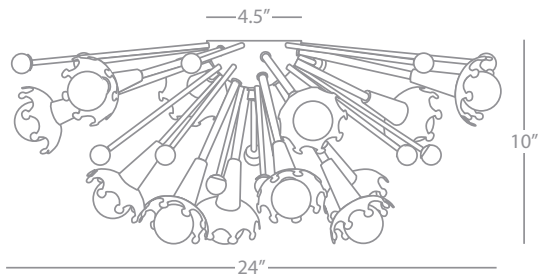

Jonathan Adler Sputnik

JONATHAN ADLER SPUTNIK

S710

Chandelier

24 - 40W Max.
Bulb Type: G16.5 Candelabra
Direct Wire
Polished Nickel Finish w/
Crystal Accents
Susp. Hardware: 3pcs-1/2" x 12" &
1pc -1/2" x 6" Extension Rods

FINISH OPTION:

710 Antique Brass

JONATHAN ADLER SPUTNIK

S713

Pendant

18 - 40W Max.
Bulb Type: G16.5 Candelabra
Direct Wire
Polished Nickel Finish w/
Crystal Accents
Susp. Hardware: 3pcs-1/2" x 12" &
1pc -1/2" x 6" Extension Rods

FINISH OPTION:

713 Antique Brass

JONATHAN ADLER SPUTNIK

711

Flush Mount/ Sconce

12 - 40W Max.
Bulb Type: G16.5 Candelabra
Direct Wire Only
Antique Brass Finish w/
Crystal Accents

FINISH OPTION:

S711 Polished Nickel