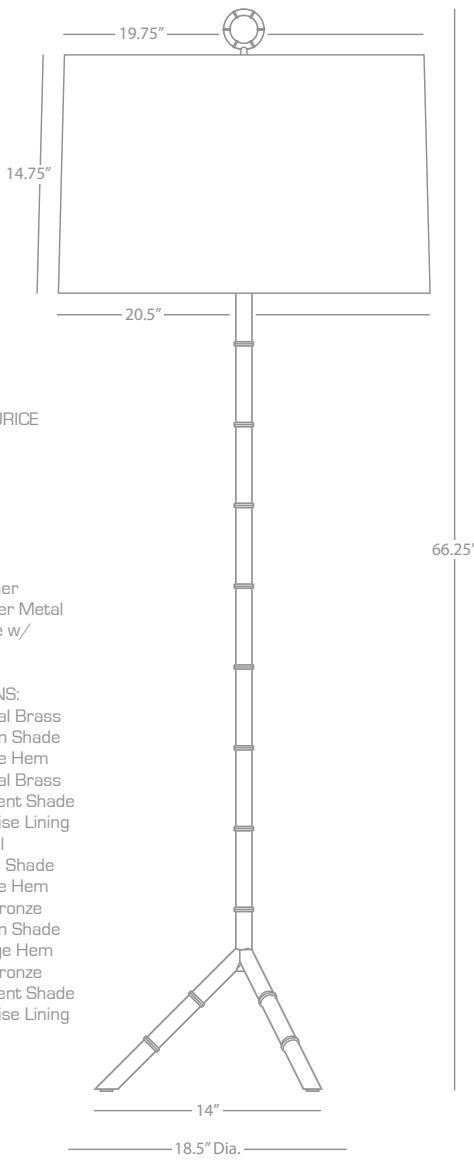

Jonathan Adler Meurice

JONATHAN ADLER MEURICE

649B

Square Table Lamp

1-150W Max.

Bulb Type: A

Switch: Full Range Dimmer

Antique Natural Brass Finish over Metal

Black Parchment Shade w/ Gold Tortoise Lining

Acrylic Diffuser

FINISH / SHADE OPTIONS:

649 Antique Brass Finish
Off White Linen Shade

S649 Polished Nickel
Off White Linen Shade

S649X Polished Nickel
White Parchment Shade

w/ Silver Tortoise Lining

Z649 Deep Patina Bronze
Off White Linen Shade

Z649B Deep Patina Bronze
Black Parchment Shade w/ Gold Tortoise Lining