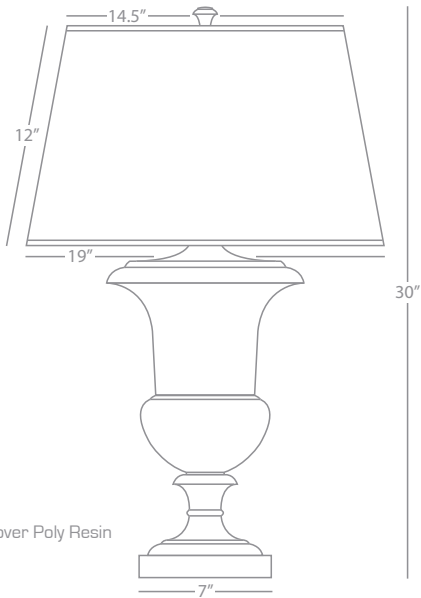

Helena | Bronte | Freya | Phoebe

HELENA

831

Table Lamp

1-150W Max.

Bulb Type: A

Switch: 3-Way

Matte White Painted Finish over Poly Resin

White Brussels Linen Shade

FINISH / SHADE OPTIONS:

832 Faux Limestone Painted Finish
Oyster Linen Shade

832X Faux Limestone Painted Finish
Taupe Painted Opaque Parchment Shade

833 Faux Concrete Painted Finish
Translucent White Monte Blanc Parchment Shade