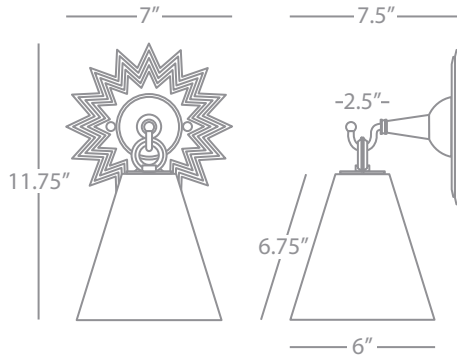

Rico Espinet Churchill

RICO ESPINET CHURCHILL

811

Wall Sconce
1-25W Max.
Bulb Type: B10.5 Candelabra
Direct Wire Only
Aged Brass Finish
Faux - Alabaster Shade