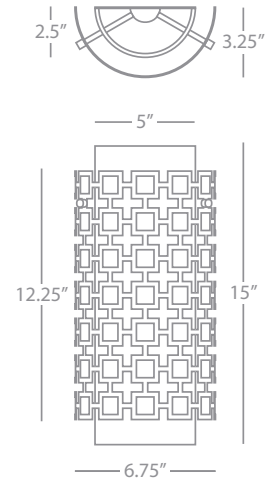

JONATHAN ADLER PARKER

Z662

Half Round Wall Sconce
1-60W Max.
Bulb Type: B10 Candelabra
Direct Wire Only
Deep Patina Bronze Finish Over Metal
Frosted White Cased Glass Shade
Perforated Metal Outer Shade

FINISH OPTIONS:

662 Antique Brass
S662 Polished Nickel

JONATHAN ADLER PARKER

667

Pendant Sconce
1-60W Max.
Bulb Type: A
Direct Wire Only
Antique Brass Finish over Metal
Frosted White Cased Glass Shade
Perforated Metal Outer Shade