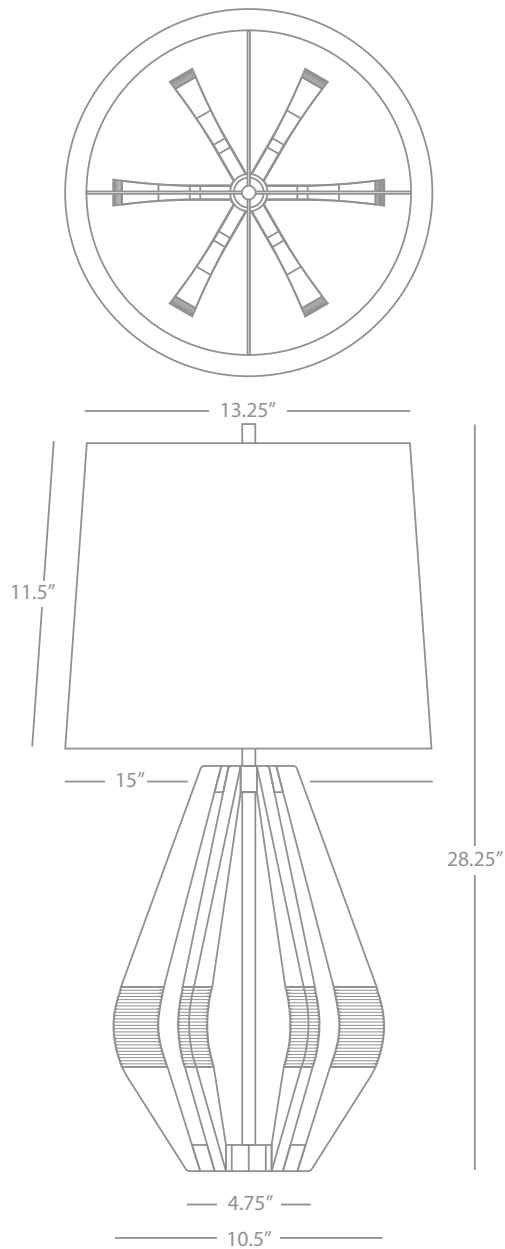

Jonathan Adler Wauwinet

JONATHAN ADLER WAUWINET

720

Table Lamp

1-150W Max.
Bulb Type: A
Switch: 3-Way
Walnut Finished Oak w/
Deep Patina Bronze Metal and
Natural Rope Accents
Natural Linen Fabric Shade w/
Rolled Edge Hem