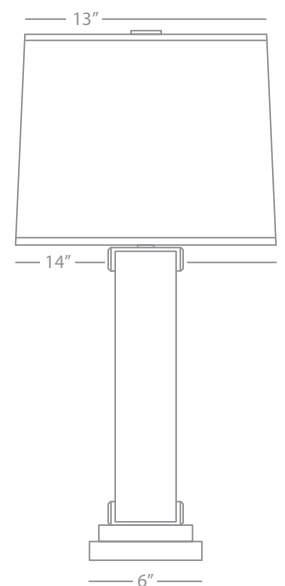

Owen | Connolly

CONNOLLY

Z2702

Floor Lamp

2-100W Max.
Bulb Type: A
Switch: Hi-Lo Pull Chains
Dark Natural Brass Finish
Cloud Cream Silk Shade

OWEN

Z2701

Table Lamp

1 - 150W Max.
Bulb Type: A
Switch: 3-Way
Dark Natural Brass Finish
Oval Ascot Bone Fabric Shade

SHADE OPTION:

Z2703 Igloo Linen