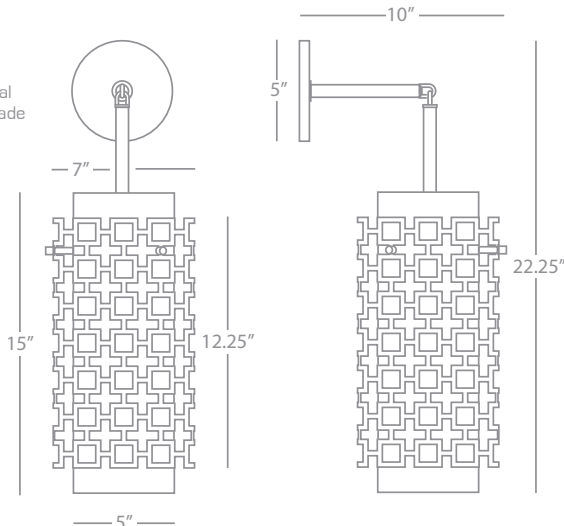

FINISH OPTIONS:

S667 Polished Nickel

JONATHAN ADLER PARKER

Z639

Adjustable Wall Sconce
1-60W Max.
Bulb Type: G16.5 Candelabra
24\"/>

FINISH OPTIONS:

639 Antique Brass
S639 Polished Nickel