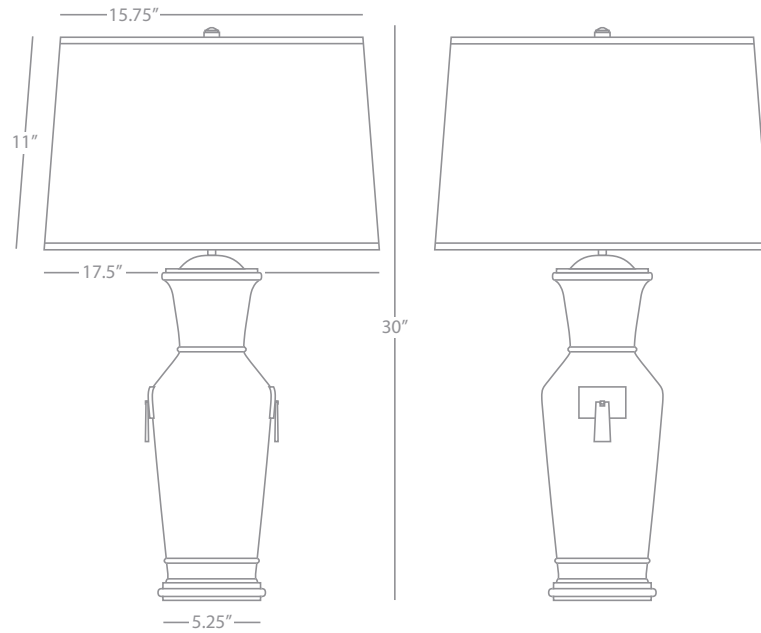

SHAOLIN

214

Table Lamp

1-150W Max.
Bulb Type: A
Switch: Full Range Dimmer
Lily Glazed Ceramic
Deep Patina Bronze Accents
Off-White Linen Shade

FINISH OPTION:

215 Celadon