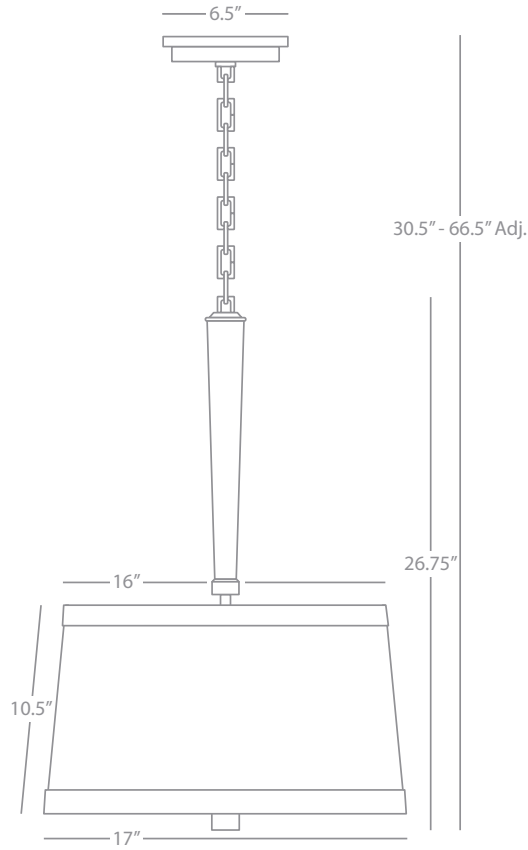

Triad

TRIAD

9004

Triangular Column Pendant

2-100W Max.
Bulb Type: A
Direct Wire
Painted Bronze Finish
Golden Saki Linen Shade
16.25" White Acrylic Diffuser
Susp. Hardware: 3 Ft. of Chain