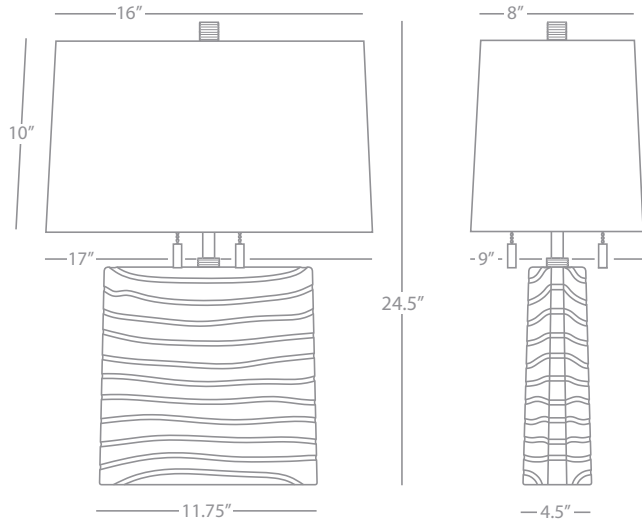

Andre Wells

WELLS

D3319

Table Lamp

2-60W Max.

Bulb Type: A

Switch: On-Off Double Pull Chains

Clear Seeded Glass w/ Dark Antique Nickel Accents

Oval Off-White Linen Shade w/ Rolled Edge Hem

FINISH OPTION:

Z3319 Topaz Seeded Glass w/ Deep Patina Bronze