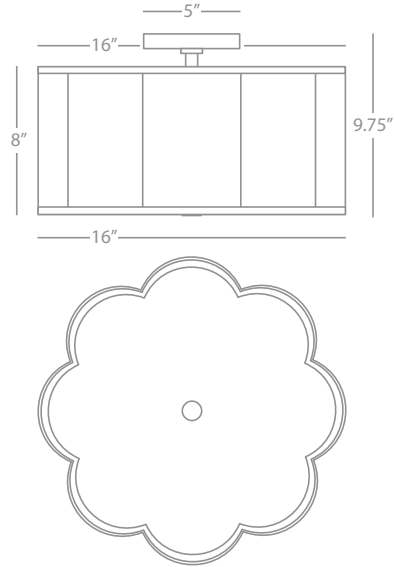

Axis

AXIS

D2139

Semi-Flush Mount

2 - 100W Max.

Bulb Type: A

Direct Wire

Blackened Antique Nickel Finish

Scalloped Ascot White Fabric Shade w/

Contrasting Trim

15" Dia. White Acrylic Diffuser

FINISH/ SHADE OPTION:

2139 Aged Brass
Fondine Shade w/ Contrasting Trim