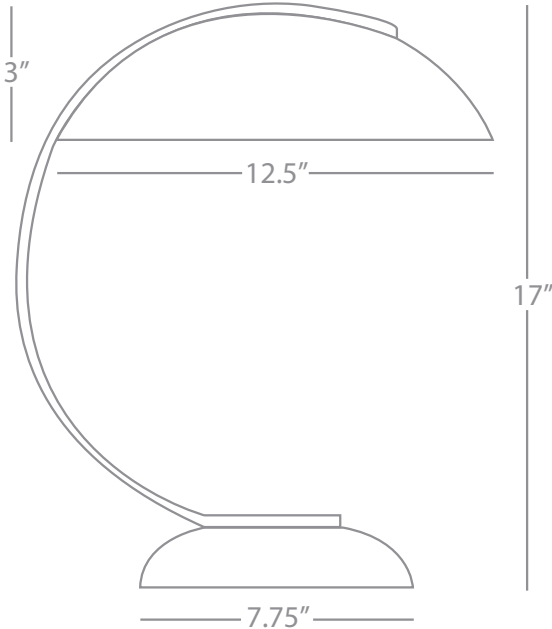

ASTRO

1553

"C" Desk Lamp
1-100W Max.
Bulb Type: A
Switch: Hi-Lo Dimming
Brushed Chrome over Metal
Metal Shade