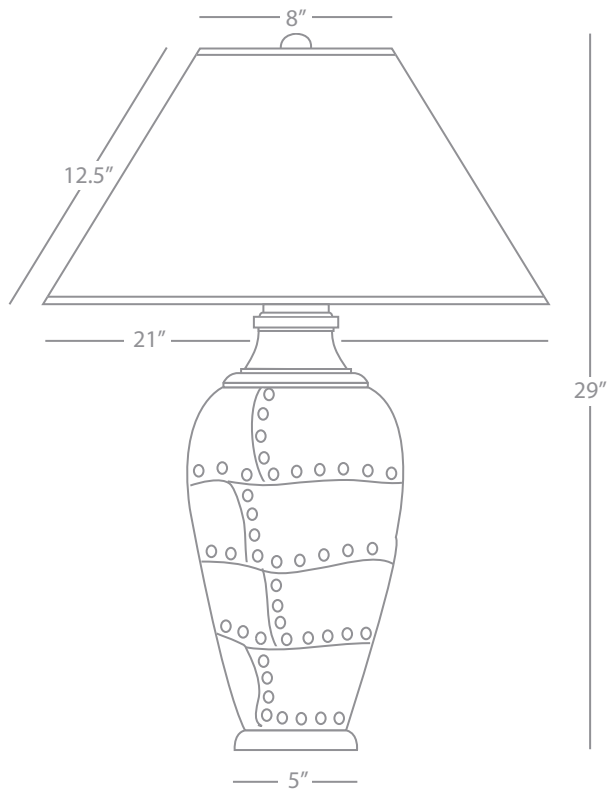

9939XRST

Vertically Gifted Pot
1-150W Max.
Bulb Type: A
Switch: 3-Way
Antique Rust Finish over Cast Metal
Translucent Flax Parchment Shade

FINISH / SHADE OPTIONS:

- **9939KRST** Antique Rust
- Brussels Linen Natural
- **9939COP** Copper
- Natural Fabric
- **9939BCOP** Copper
- Black Parchment Shade
- **9939KCOP** Copper
- Brussels Linen Natural