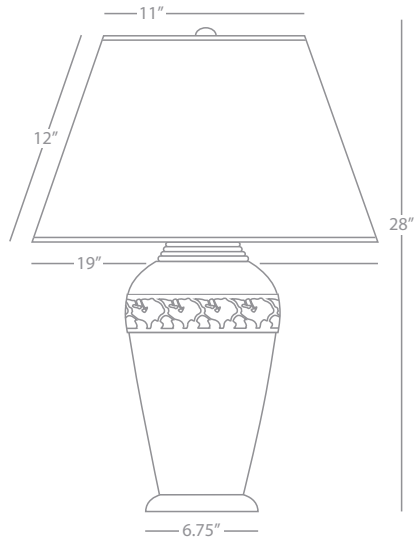

Meridien

MERIDIEN

9881

Table Lamp

1-150W Max.
Bulb Type: A
Switch: 3-Way
Buddha Bronze Finish w/
Pale Sage Antique over Cast Metal
Translucent Flax Parchment Shade

SHADE OPTION:

9881X Oyster Saki Fabric

MERIDIEN

9884X

Swing Arm Floor Lamp

1-150W Max.
Bulb Type: A
Switch: 3-Way
Buddha Bronze Finish w/
Pale Sage Antique over Cast Metal
Oyster Saki Fabric Shade

SHADE OPTION:

9884 Translucent Flax Parchment