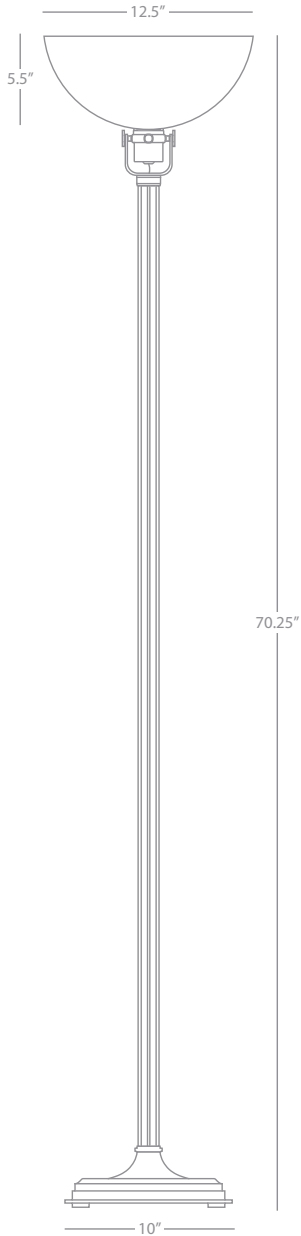

2146

2151

2145

Winston

WINSTON

2146

Torchiere w/ Articulating Metal Shade

1-150W Max.
Bulb Type: A
Switch: Full Range Dimmer
Dark Natural Brass Finish