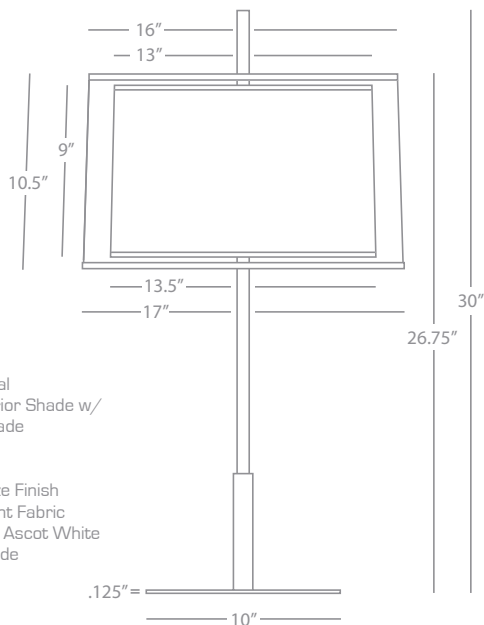

SATURNIA

S2190

Table Lamp

1 - 150W Max.
Bulb Type: A
Switch: 3-Way
Stainless Steel Finish over Metal
Silver Transparent Fabric Exterior Shade w/
Ascot White Fabric Interior Shade

FINISH / SHADE OPTIONS:

Z2180 Deep Patina Bronze Finish
Bronze Transparent Fabric
Exterior Shade w/ Ascot White
Fabric Interior Shade