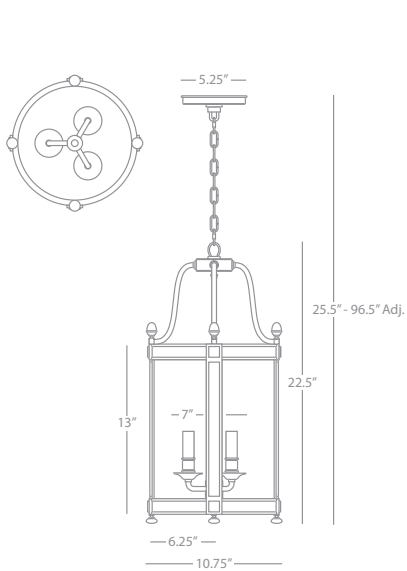

Blake

BLAKE

S3360

10" Dia Entry Pendant

3-60W Max.
Bulb Type: B10 Candelabra
Direct Wire Only
Polished Nickel Finish
4 Clear Glass Shade Panels
Susp. Hardware: 6ft. Chain

FINISH OPTION:

Z3360 Deep Patina Bronze