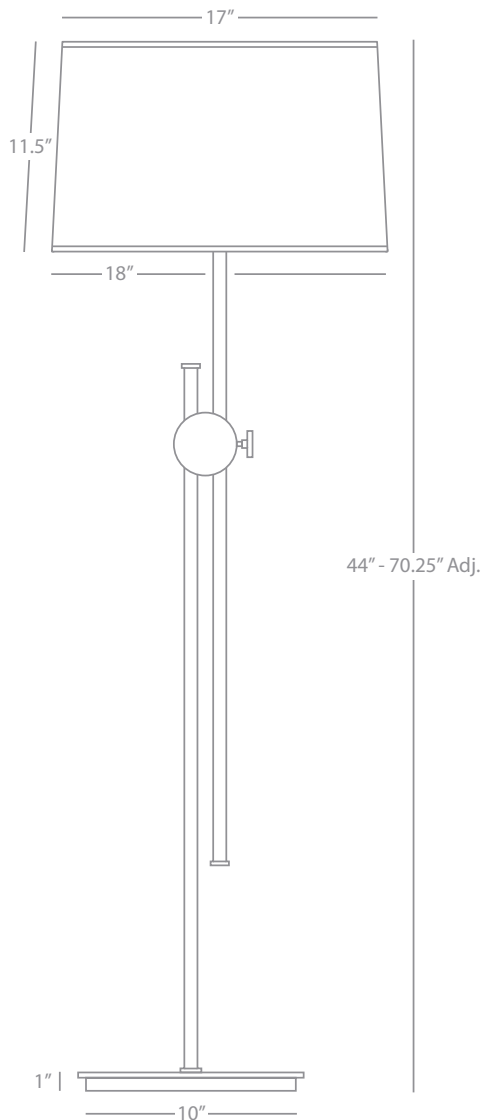

W521

Telescoping Floor Lamp

1 - 150W Max.
Bulb Type: A
Switch: 3-Way
Polished Nickel Finish over Metal w/
White Accents
Ascot White Fabric Shade

FINISH OPTIONS:

521 Polished Nickel w/
Matte Black Accents