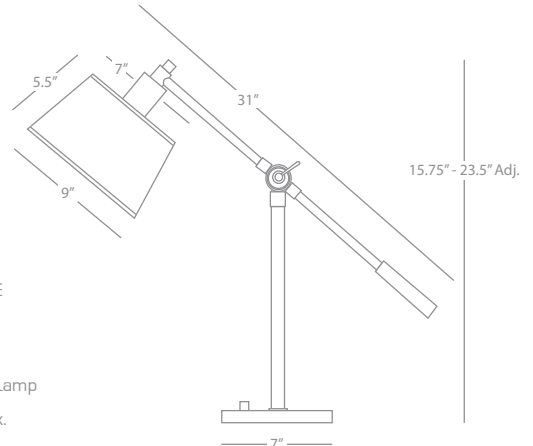

REAL SIMPLE

1833

Boom Table Lamp

1-100W Max.

Bulb Type: A

Switch: Hi-Lo Base Switch

Matte Black Powder Coat Finish over Steel

Snowflake Fabric Shade w/ Top Diffuser