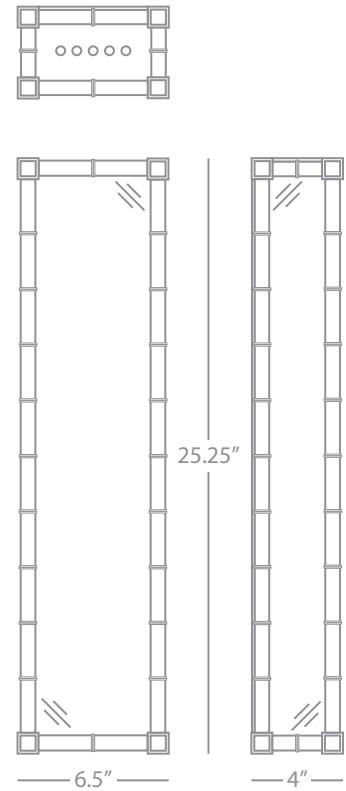

Jonathan Adler Meurice

JONATHAN ADLER MEURICE

762

Large Wall Sconce

5-60W Max.
Bulb Type: B11 Torpedo
Direct Wire Only
Antique Brass Finish
Frosted White Glass Shade

FINISH OPTIONS:

S762 Polished Nickel
Z762 Deep Patina Bronze