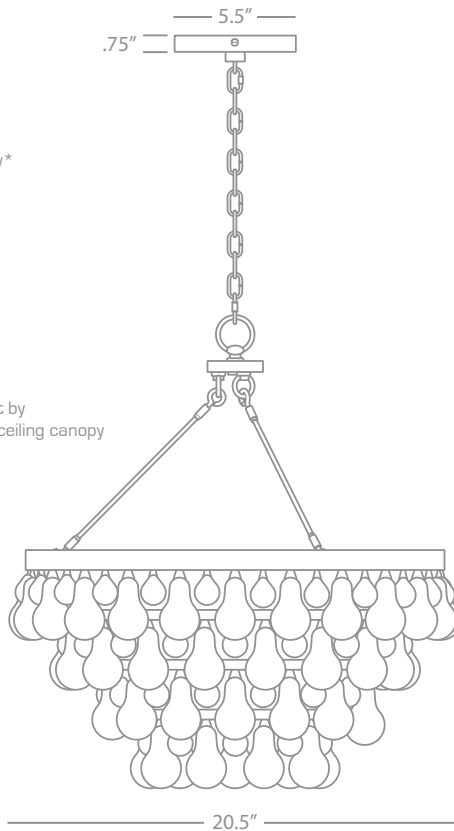

Bling

Chandelier

BLING

S1000

Chandelier w/Convertible Double Canopy*

4 - 60W Max.
 Bulb Type: B-11 Torpedo
 Direct Wire Only
 Polished Nickel Finish over Steel
 Glass Drops
 Suspension Hardware: 3 Ft. Chain

FINISH OPTION:

Z1000 Deep Patina Bronze

*Can be converted to a semi-flush mount by mounting the center canopy directly to ceiling canopy

25.25" - 61.25" Adj.

Semi - Flush

BLING

Z1001

Sconce