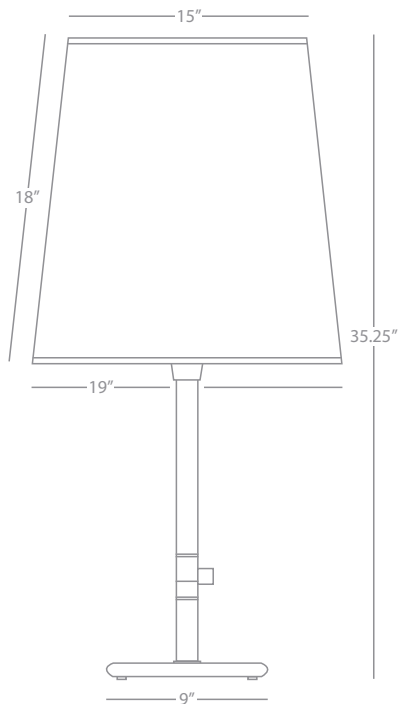

RICO ESPINET BUSTER

2056W

Table Lamp

1-200W Max.
Bulb Type: A
Switch: Full Range Dimmer
Polished Nickel Finish over Metal
Fondine Fabric Shade

SHADE OPTION:

2056 Taupe Claiborne Fabric Shade