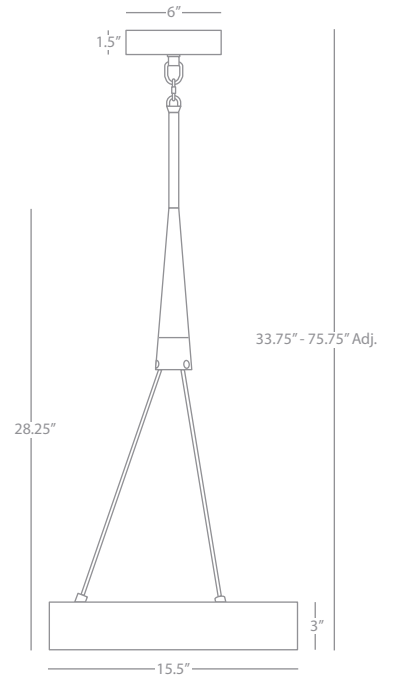

RICO ESPINET CANDELARIA

Z2102

Small Chandelier

9-40W Max.

Bulb Type: A

Direct Wire

Deep Patina Bronze Finish
Susp. Hardware: 3 pcs. 5/8" X 12"
& 1 pc. 5/8" x6" Extension Rods

Photographed with Historical Bulbs
SOLD SEPARATELY (Style # BUL09)

FINISH OPTION:

B2102 Brushed Nickel