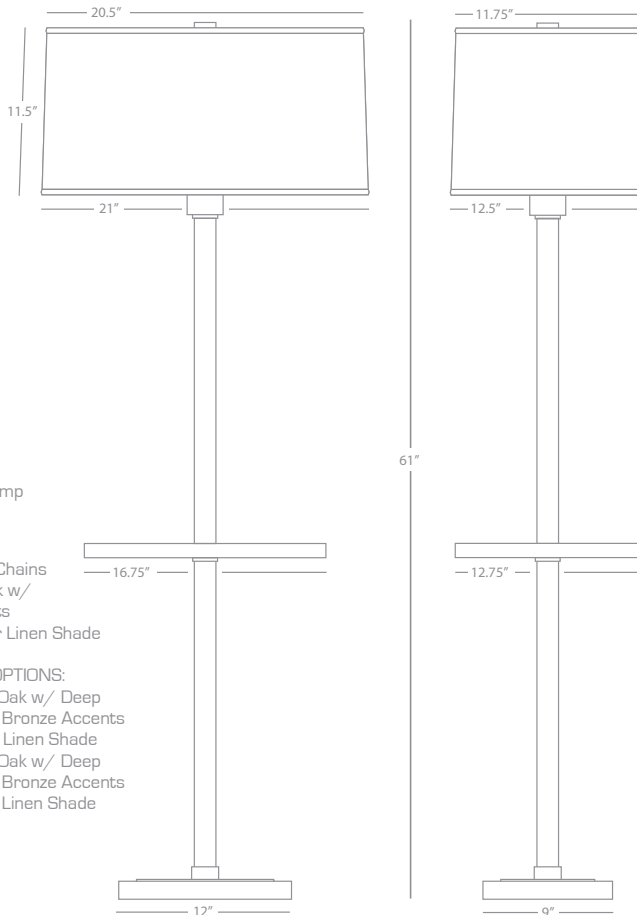

ADAIRE

2403X

Floor Lamp

2-100W Max.
Bulb Type: A
Switch: On-Off Pull Chains
Ebony Finished Oak w/
Deep Patina Bronze Accents
Rectangular Truffle Linen Shade

FINISH / SHADE OPTIONS:

- 2403** Ebony Oak w/ Deep
Patina Bronze Accents
Oyster Linen Shade
- 2413** White Washed Oak w/
Satin Nickel Accents
Oyster Linen Shade