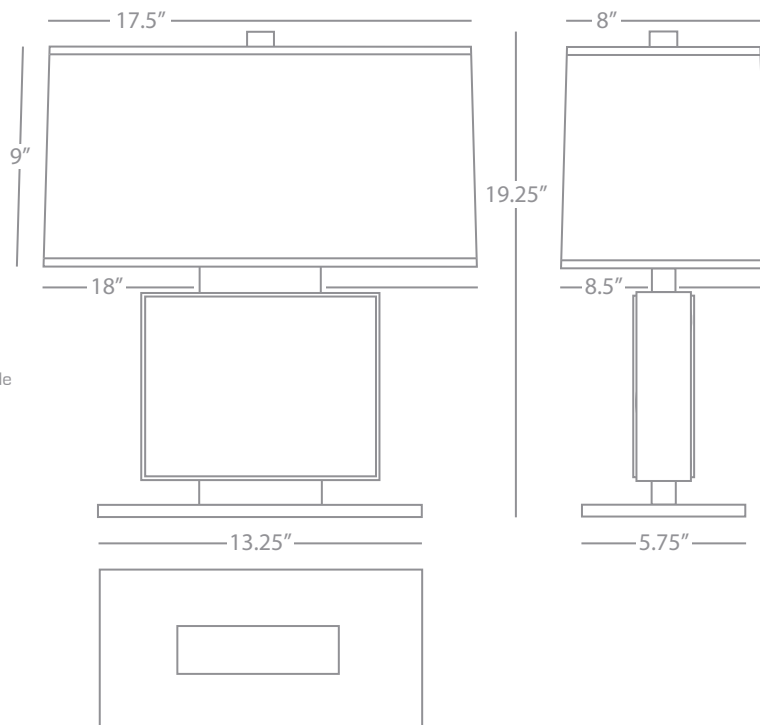

SLOAN

1958B

Wide Table Lamp

2-100W Max.

Bulb Type: A

Switch: On-Off Pull Chains

Lead Crystal w/ Aged Brass Accents

Rectangular Black Painted Opaque Parchment Shade

w/ Matte Gold Lining

SHADE OPTION:

- **1958** Ivory Silk Box Pleat Shade
- Off-White Silk Lining