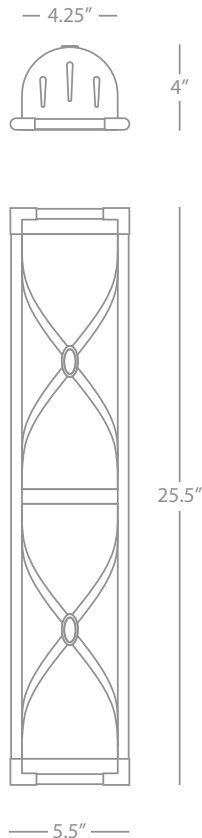

FINISH OPTIONS:

1987 Antique Brass
D1987 Dark Antique Nickel
Z1987 Deep Patina Bronze