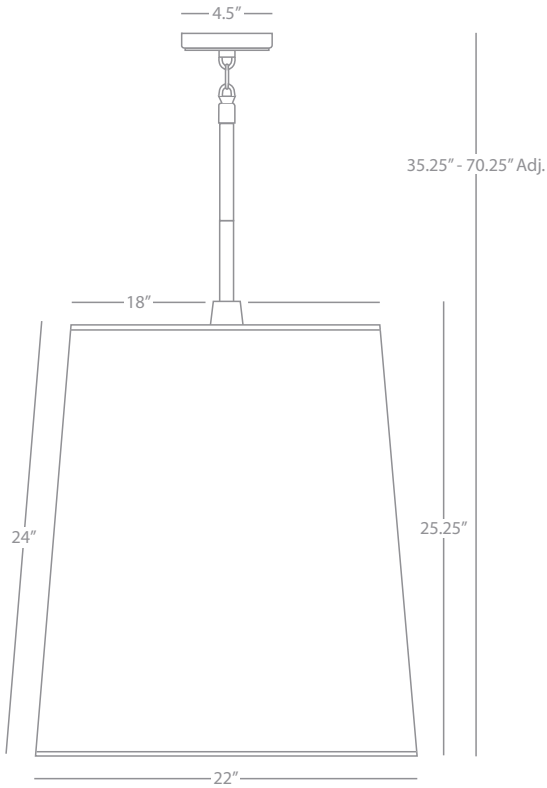

Rico Espinet Buster

RICO ESPINET BUSTER

2055

Pendant

1 - 200W Max.
Type Bulb: A
Direct Wire Only
Polished Nickel Finish over Metal
Taupe Claiborne Fabric Shade
w/ Self Fabric Diffuser
Susp. Hardware: 3pcs-5/8" x 12"
& 1pc-5/8" x 6" Extension Rods

FINISH / SHADE OPTIONS:

2055W Polished Nickel
Fondine Fabric Shade
Z2055 Deep Patina Bronze
Muslin Claiborne
Fabric Shade