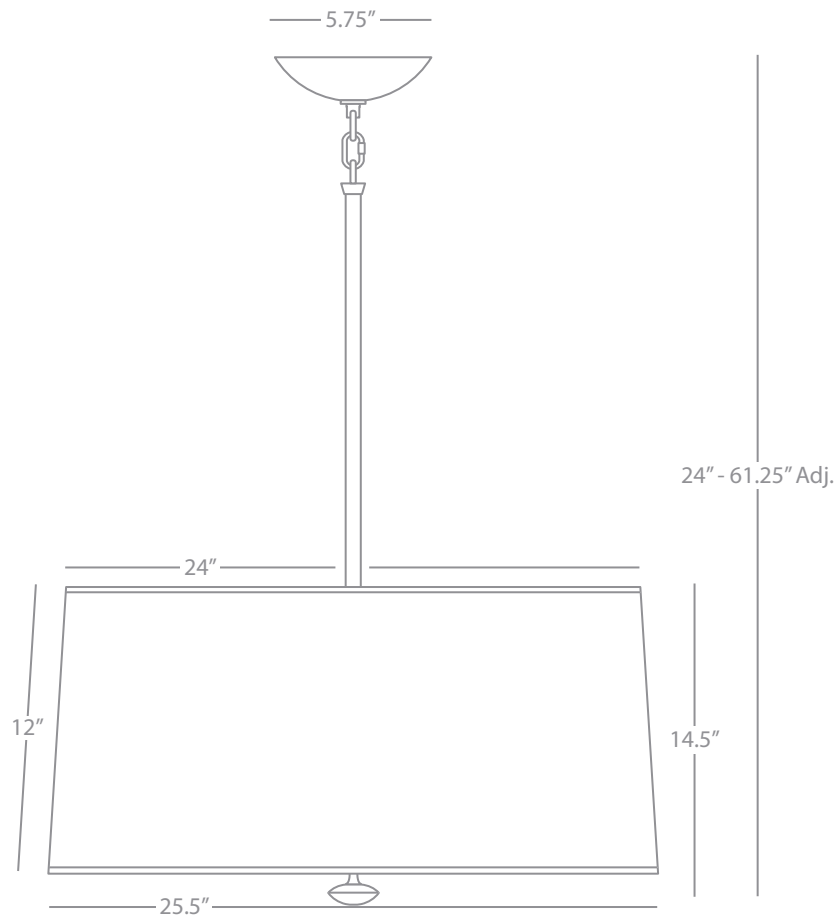

Penelope

PENELOPE

N808

Pendant

3-100W Max.

Bulb Type: A

Direct Wire Only

Polished Nickel Finish

Lead Crystal Finial

Navy Ceramic Parchment Shade w/ Silver Mylar Lining

13-1/4" Polished Nickel Finished Metal Diffuser Included

Susp. Hardware: 3-5/8" x 12" & 1-5/8" x 6" Extension Rods

SHADE OPTIONS:

- **B808** Black Ceramic Parchment w/ Silver Mylar Lining
- **F808** Fuchsia Ceramic Parchment w/ Silver Mylar Lining
- **O808** Orange Ceramic Parchment w/ Silver Mylar Lining
- **R808** Red Ceramic Parchment w/ Silver Mylar Lining
- **S808** Silver Mylar w/ White Ceramic Parchment Lining
- **T808** Taupe Ceramic Parchment w/ Silver Mylar Lining
- **W808** White Ceramic Parchment w/ Silver Mylar Lining