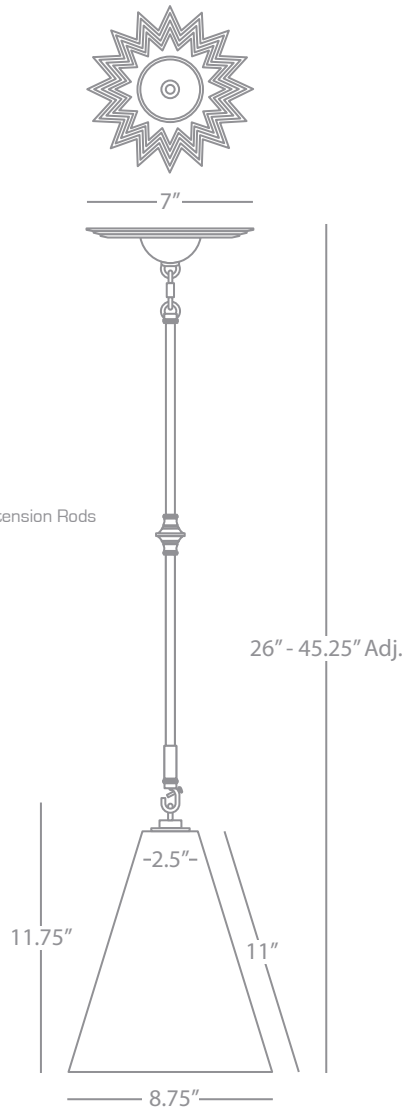

812

Small Pendant
1-60W Max.
Bulb Type: A
Direct Wire
Aged Brass Finish
Faux - Alabaster Shade
Susp. Hardware: 3 pcs. 1/2" X 8" Extension Rods