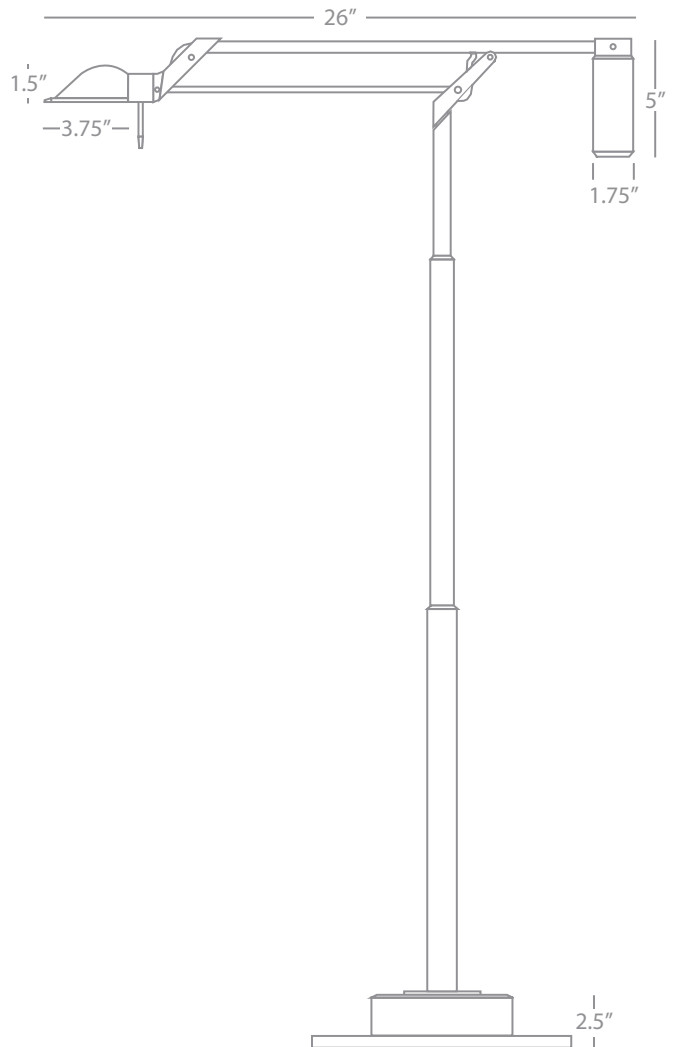

CRANE

S2108

Task Floor Lamp

1-35W Max.
Bulb Type: GY 6.35 Bi-Pin 12V Halogen
Switch: Hi-Lo Dimming
Polished Nickel Finish over Metal
Metal Shade
Frosted Tempered Glass Top Diffuser
Clear Tempered Glass Bottom Diffuser

FINISH OPTIONS:

2108 Dark Natural Brass