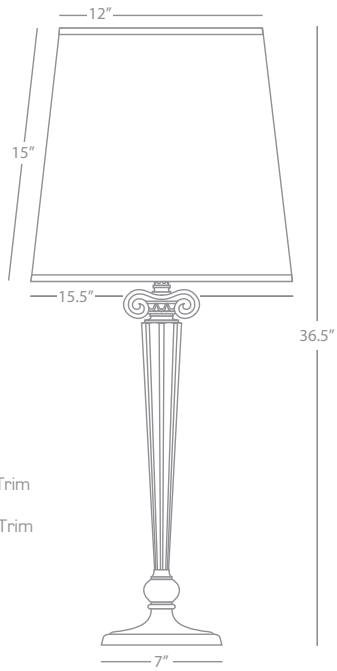

Piero

PIERO

350BL

Table Lamp

1-150W Max.

Bulb Type: A

Switch: 3-Way

Matte White Painted Finish over Poly Resin

Marine Blue Painted Opaque Parchment Shade w/White Paper Tape Trim

SHADE OPTIONS:

350GN Electric Green Painted Opaque Parchment Shade w/White Paper Tape Trim

350LN White Brussels Linen Hardback Shade

350TP Smokey Taupe Painted Opaque Parchment Shade w/White Paper Tape Trim

350WH White Opaque Parchment Shade w/White Paper Tape Trim