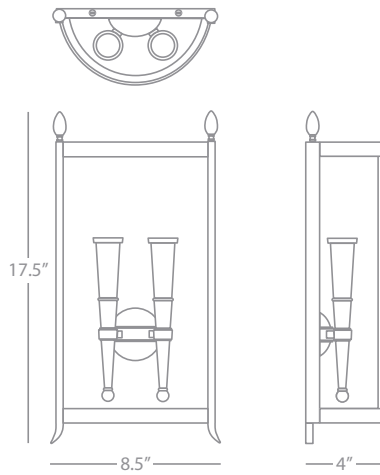

Warwick

WARWICK

862

Half Round Sconce

2-60W Max.
Bulb Type: B10.5 Candelabra
Direct Wire Only
Antique Brass Finish w/
Painted Bronze Accents
Clear Glass Shade

FINISH OPTION:

S862 Antique Silver w/
Painted Bronze Accents

WARWICK

S860

Small Pendant

3-60W Max.
Bulb Type: B10.5 Candelabra
Direct Wire
Antique Silver Finish w/
Painted Bronze Accents
Clear Glass Shade Panels
Susp. Hardware: 3ft. Chain

FINISH OPTION:

860 Antique Brass w/
Painted Bronze Accents