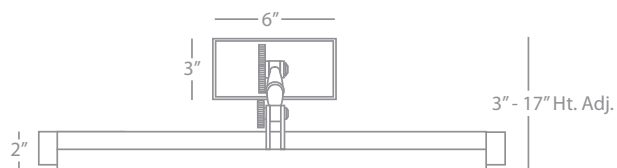

FINISH OPTIONS:

412 Antique Natural Brass
Z412 Deep Patina Bronze