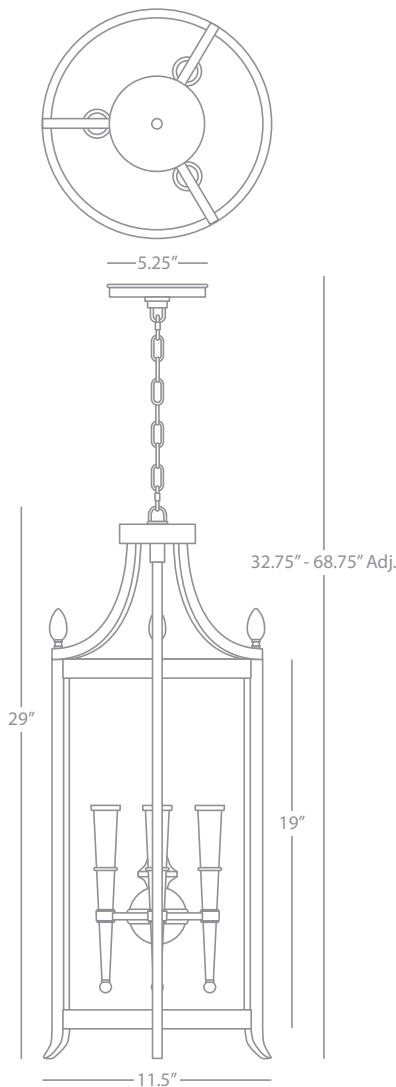

Warwick

WARWICK

862

Half Round Sconce

2-60W Max.
Bulb Type: B10.5 Candelabra
Direct Wire Only
Antique Brass Finish w/
Painted Bronze Accents
Clear Glass Shade

FINISH OPTION:

S862 Antique Silver w/
Painted Bronze Accents

WARWICK

S860

Small Pendant

3-60W Max.
Bulb Type: B10.5 Candelabra
Direct Wire
Antique Silver Finish w/
Painted Bronze Accents
Clear Glass Shade Panels
Susp. Hardware: 3ft. Chain

FINISH OPTION:

860 Antique Brass w/
Painted Bronze Accents