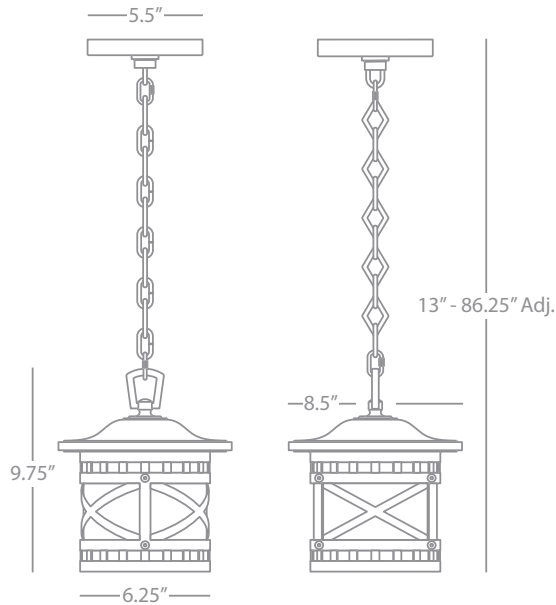

BELMONT

Z550

Small Outdoor Pendant

1 - 100W Max.
Bulb Type: A
Direct Wire
Deep Patina Bronze Finish over Brass
Ecu Glass Shade
Susp. Hardware: 6 Ft. of Chain
UL Rated Damp Location

FINISH/ SHADE OPTIONS:

CP550 Antique Copper
Ecu Glass

WZ550 Weathered Zinc
White Glass