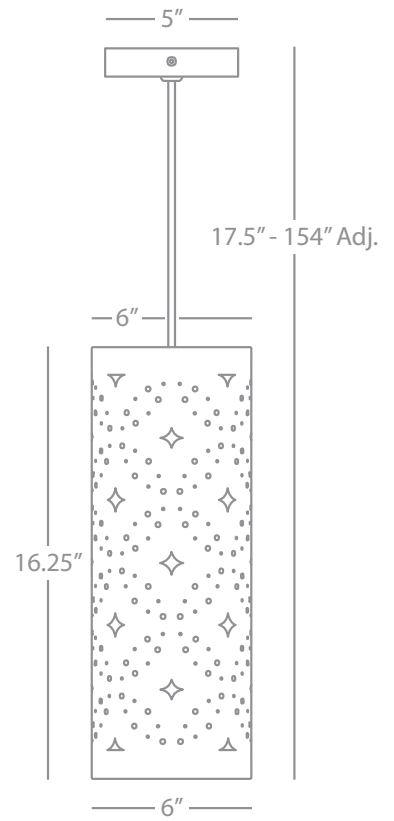

Pendant

2 - 150W Max.
 Bulb Type: A
 Direct Wire
 Deep Patina Bronze Finish
 Perforated Metal Shade
 16.75" Dia. White Acrylic Diffuser
 Susp. Hardware: 3 pcs 5/8" x 12" &
 1 pc. 5/8" x 6" Extension Rods