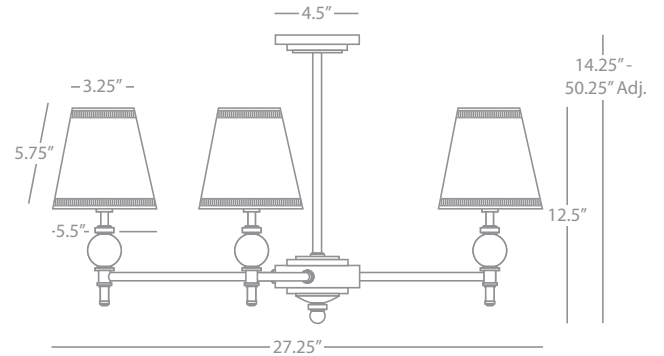

MUSE

3317

Thalia Chandelier

5-60W Max.
Bulb Type: B10 Candelabra
Direct Wire Only
Lead Crystal w/ Silver Plated Accents
White Mont Blanc Parchment
Shade w/ Grosgrain Trim
Susp. Hardware: 3pcs - 1/2" x 12" &
1pc - 1/2" x 6" Extension Rods