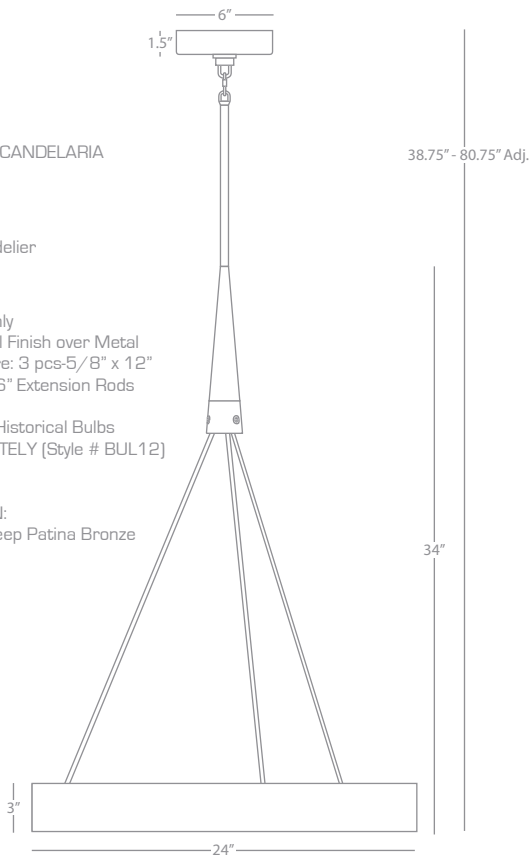

RICO ESPINET CANDELARIA

B2090

Medium Chandelier

12-40W Max.

Bulb Type: A

Direct Wire Only

Brushed Nickel Finish over Metal
Susp. Hardware: 3 pcs-5/8" x 12"
& 1pc-5/8" x 6" Extension Rods

Available with Historical Bulbs
SOLD SEPARATELY (Style # BUL12)

FINISH OPTION:

Z2090 Deep Patina Bronze