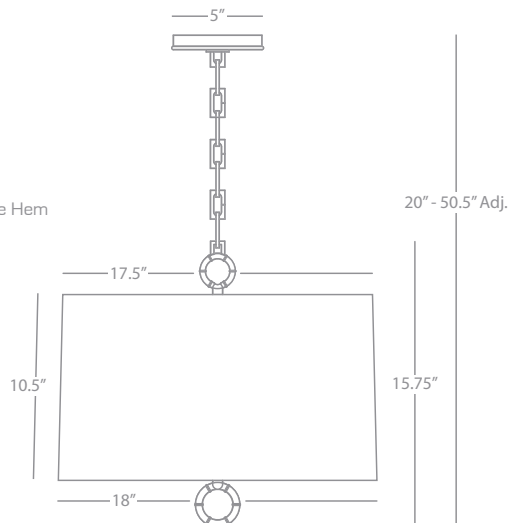

S653

18" Dia. Shade Pendant
2-100W Max.
Bulb Type: A
Direct Wire Only
Polished Nickel Finish over Metal
Off White Linen Shade w/ Rolled Edge Hem
17" Acrylic Diffuser
Susp. Hardware: 3' Chain

FINISH OPTIONS:

653 Natural Antique Brass
Z653 Deep Patina Bronze