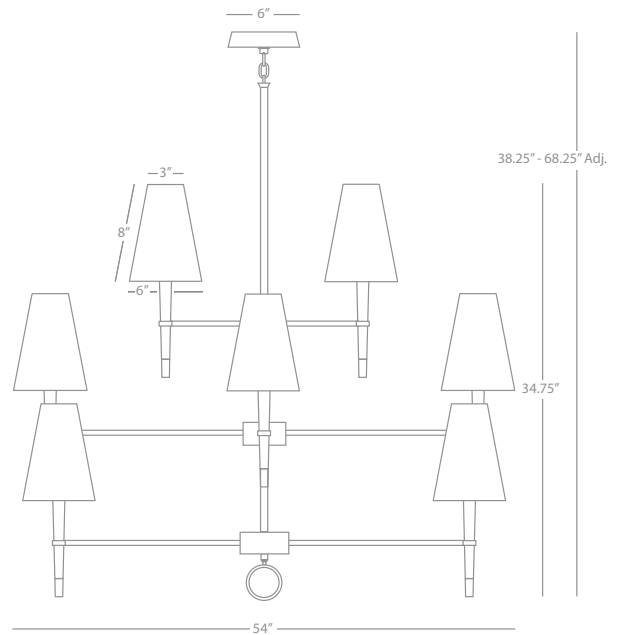

JONATHAN ADLER VENTANA

673

2-Tier, 8-Light Chandelier

8-25W Max.
Bulb Type: B10 Candelabra
Direct Wire Only
Ebony Finished Wood w/
Antique Brass Finished Accents
Natural Linen Shade w/ Rolled Edge Hem
Susp. Hardware: 3pcs-5/8" x 12"
& 1pc-5/8" x 6" Extension Rods

FINISH OPTION:

PN673 Polished Nickel Finished Accents