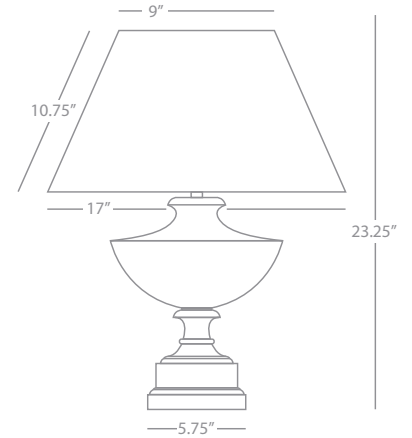

FREYA AL FRESCO

JV451

Outdoor Accent Lamp

1-100W Max.
Bulb Type: A
Switch: On-Off
Java Brown Painted Finish over Poly Resin
White Sunbrella Fabric Shade Cover
UL Rated Wet Location

FINISH OPTION:
JV451 Weathered Zinc