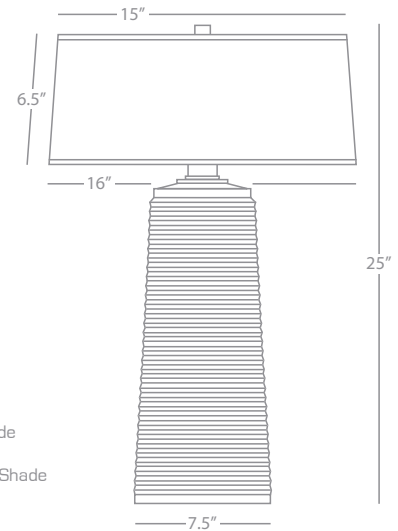

2071X

Tudor Bronze

Golden Saki Fabric Shade