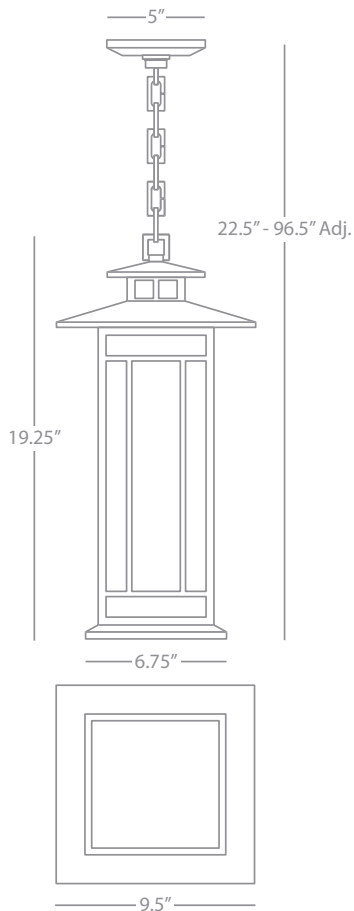

CANDLER

WZ541

Large Outdoor Pendant

1 - 100W Max.
Bulb Type: A
Direct Wire
Weathered Zinc Finish over Brass
White Glass Shade Panels
Susp. Hardware: 6 Ft. of Chain
UL Rated Damp Location

FINISH/ SHADE OPTIONS:

CP541 Antique Copper
Ecru Glass
Z541 Deep Patina Bronze
Ecru Glass

CANDLER

Z544

Large Outdoor Flush Mount

3-60W Max.
Bulb Type: A
Direct Wire
Deep Patina Bronze Finish over Brass
Ecru Glass Shade Panels
UL Rated Damp Location

FINISH/ SHADE OPTIONS:

CP544 Antique Copper
Ecru Glass
WZ544 Weathered Zinc
White Glass