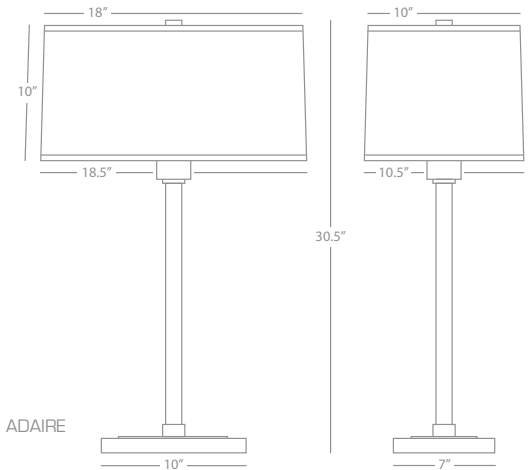

ADAIRE

2414

Tray Table Floor Lamp

2-100W Max.
Bulb Type: A
Switch: On-Off Pull Chains
White Washed Oak w/
Satin Nickel Accents
Rectangular Oyster Linen Shade

FINISH / SHADE OPTIONS:

- 2404** Ebony Oak w/ Deep
Patina Bronze Accents
Oyster Linen Shade
- 2404X** Ebony Oak w/ Deep
Patina Bronze Accents
Truffle Linen Shade