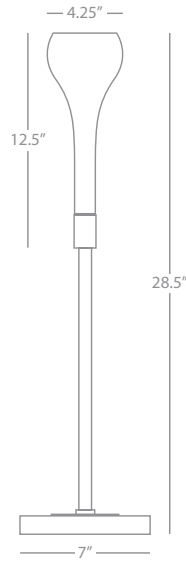

AXIS

D2133

Table Torchiera

1-60W Max.
Bulb Type: G16.5 Candelabra
Switch: On-Off Line Switch
Blackened Antique Nickel Finish w/
Matte Black Accents
Honed White Marble Base

FINISH / SHADE OPTIONS:

2133 Aged Natural Brass w/
Matte Black Accents
Honed Travertine Base