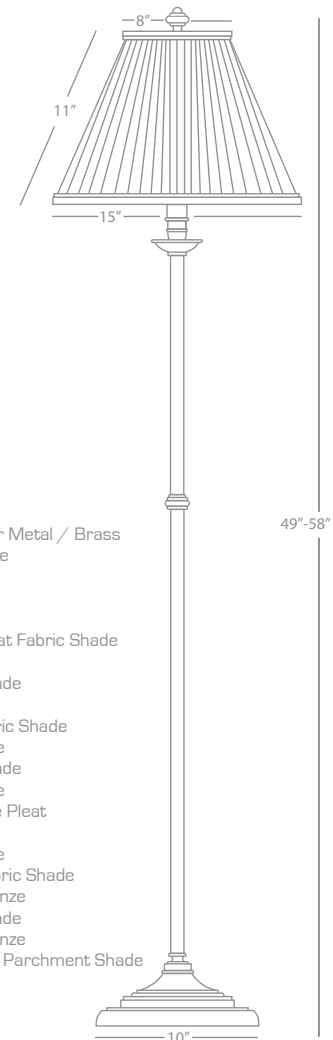

Z1506DBZ

Adjustable Club Floor Lamp

1-150W Max.
Bulb Type: A
Switch: 3-Way
Deep Patina Bronze Finish over Metal / Brass
Natural Side Pleat Fabric Shade

FINISH / SHADE OPTIONS:

1506 Antique Brass
Natural Side Pleat Fabric Shade

1506ALT Antique Brass
Oyster Linen Shade

1506X Antique Brass
Ascot Bone Fabric Shade

B1506ALT Brushed Chrome
Oyster Linen Shade
Brushed Chrome
Pearl White Side Pleat
Fabric Shade

B1506XXX Brushed Chrome
Ascot White Fabric Shade

Z1506ALT Deep Patina Bronze
Oyster Linen Shade

Z1506XXX Deep Patina Bronze
Translucent Flax Parchment Shade