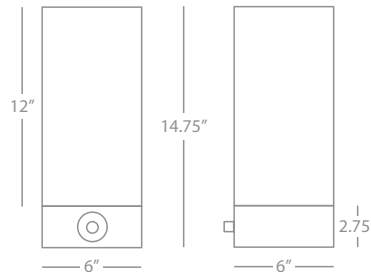

BL737

Small Table Torchiere

1-150W Max.
Bulb Type: A
Switch: 3-Way
Walnut Finished Wood Base w/
Polished Nickel Accents
Blue Cased Glass Shade

COLOR OPTIONS:

GN737 Green
GY737 Gray
OR737 Orange
PR737 Purple
RD737 Red
WH737 White
YL737 Yellow