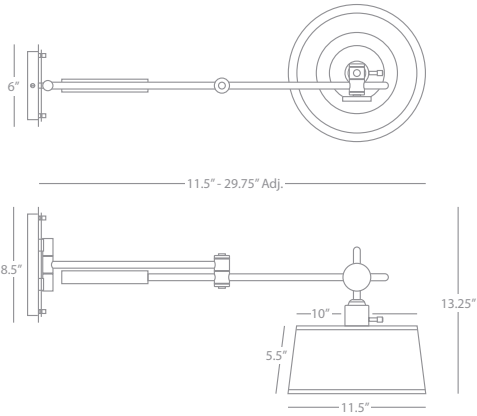

Rico Espinet Miles

RICO ESPINET MILES

Z2098

Wall Mounted Boom Lamp

1-100W Max.

Bulb Type: A

Switch: Hi-Lo

24" Cord Cover/ Direct Wire

Deep Patina Bronze Finish over Metal

Open Weave Natural Linen Shade w/ Fabric Diffuser

FINISH / SHADE OPTIONS:

B2098 Brushed Nickel Finish

Concrete Painted Finish over Iron Base

Open Weave White Linen Shade