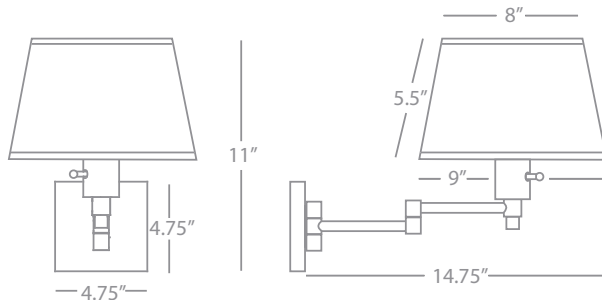

REAL SIMPLE

1806

Wall Swinger

1-60W Max.

Bulb Type: A

Switch: Hi-Lo Dimming

24" Cord Cover or Convertible Direct Wire

Stardust White Powder Coat Finish

over Steel

White Mont Blanc Parchment Shade

w/ Bottom Diffuser

FINISH / SHADE OPTIONS:

Z1816 Dark Bronze
Snowflake Fabric Shade

1826 Gunmetal
Snowflake Fabric Shade

1836 Matte Black
Snowflake Fabric Shade