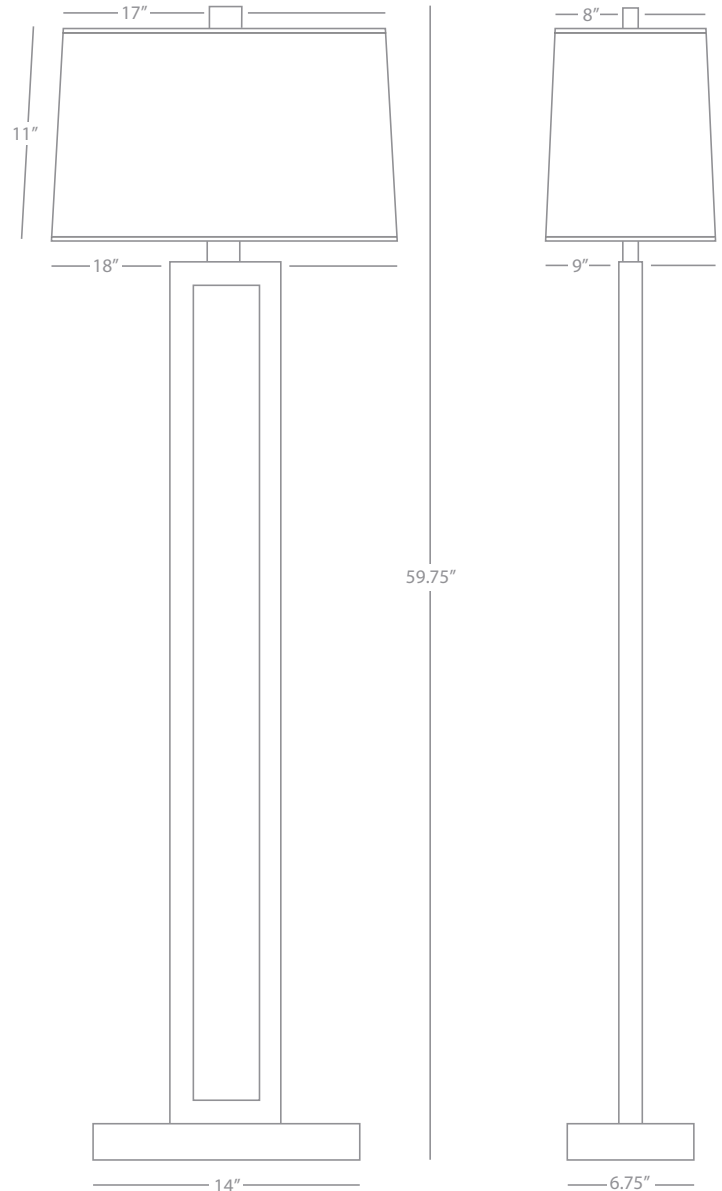

S152

Nouveau Flush Mount
 2-60W Max.
 Bulb Type: T10 Medium Base
 Direct Wire Only
 Antique Silver Finish over Metal
 Marbleized Glass Shade

FINISH OPTION:

Z152 Deep Patina Bronze

DOUGHNUT

107X

Floor Lamp
 1-150W Max.
 Bulb Type: A
 Switch: 3-Way
 Deep Patina Bronze Finish over Metal
 Ebony Finished Wood Base
 Rectangular Snowflake Fabric Shade