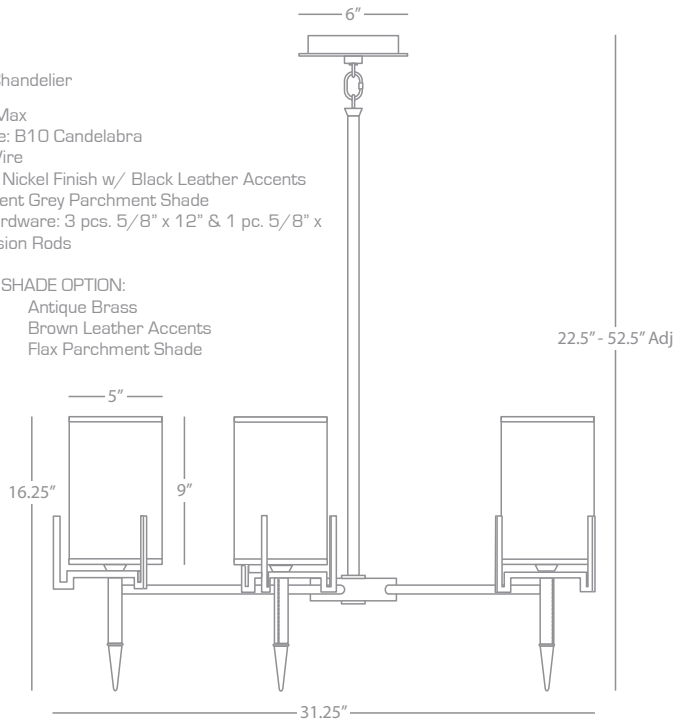

Emile

EMILE

B2733

5-Light Chandelier

5-60W Max
Bulb Type: B10 Candelabra
Direct Wire
Brushed Nickel Finish w/ Black Leather Accents
Translucent Grey Parchment Shade
Susp. Hardware: 3 pcs. 5/8" x 12" & 1 pc. 5/8" x 6" Extension Rods

FINISH/ SHADE OPTION:

2733 Antique Brass
Brown Leather Accents
Flax Parchment Shade