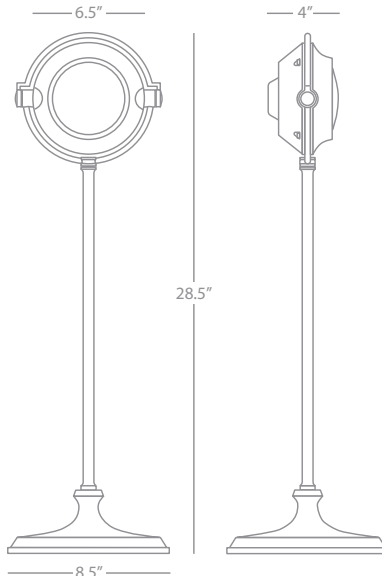

Z1561

Table Lamp

1-50W Max.
Bulb Type: GY8 Bi-Pin 120V Halogen
Switch: Hi-Lo Line Switch
Deep Patina Bronze Finish
Metal Shade w/ Frosted Glass Diffuser

FINISH OPTIONS:

1561 Antique Brass
S1561 Polished Nickel