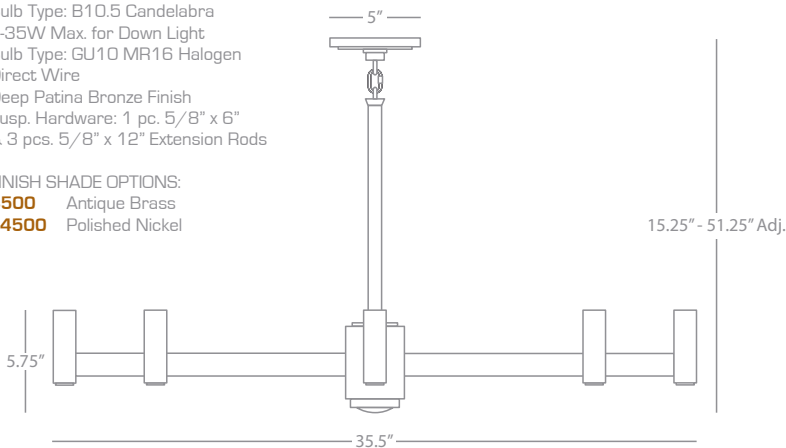

Z4500

Round Chandelier

8-60W Max.
Bulb Type: B10.5 Candelabra
1-35W Max. for Down Light
Bulb Type: GU10 MR16 Halogen
Direct Wire
Deep Patina Bronze Finish
Susp. Hardware: 1 pc. 5/8" x 6"
& 3 pcs. 5/8" x 12" Extension Rods

FINISH SHADE OPTIONS:

- **4500** Antique Brass
- **S4500** Polished Nickel