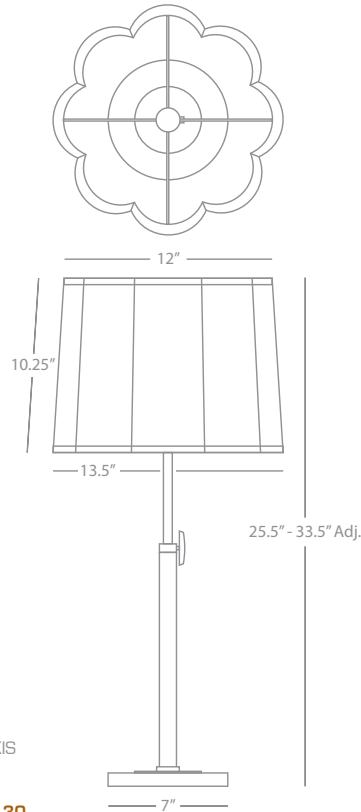

AXIS

2130

Adjustable Table Lamp

1-150W Max.
Bulb Type: A
Switch: 3-Way
Aged Natural Brass Finish w/
Cocoa Brown Accents
Honed Travertine Base
Scalloped Fondine Fabric Shade w/
Contrasting Trim

FINISH / SHADE OPTIONS:

D2130 Blackened Antique Nickel w/
Matte Black Accents
Honed White Marble Base
Ascot White Fabric Shade w/
Contrasting Trim