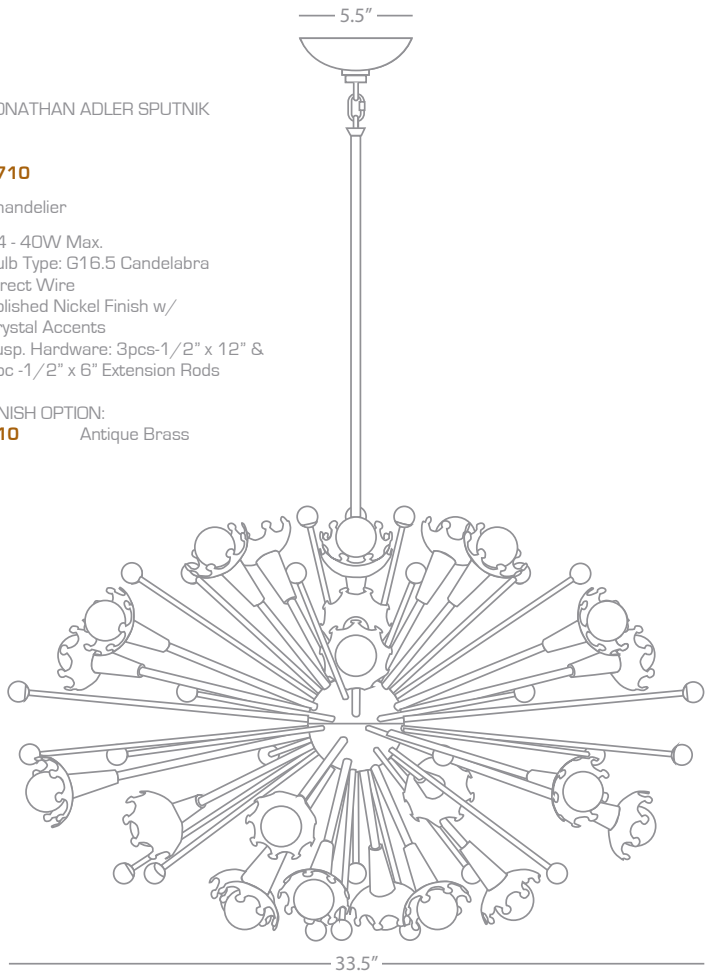

Jonathan Adler Sputnik

JONATHAN ADLER SPUTNIK

S710

Chandelier

24 - 40W Max.
Bulb Type: G16.5 Candelabra
Direct Wire
Polished Nickel Finish w/
Crystal Accents
Susp. Hardware: 3pcs-1/2" x 12" &
1pc -1/2" x 6" Extension Rods

FINISH OPTION:

710 Antique Brass

JONATHAN ADLER SPUTNIK

S713

Pendant

18 - 40W Max.
Bulb Type: G16.5 Candelabra
Direct Wire
Polished Nickel Finish w/
Crystal Accents
Susp. Hardware: 3pcs-1/2" x 12" &
1pc -1/2" x 6" Extension Rods

FINISH OPTION:

713 Antique Brass