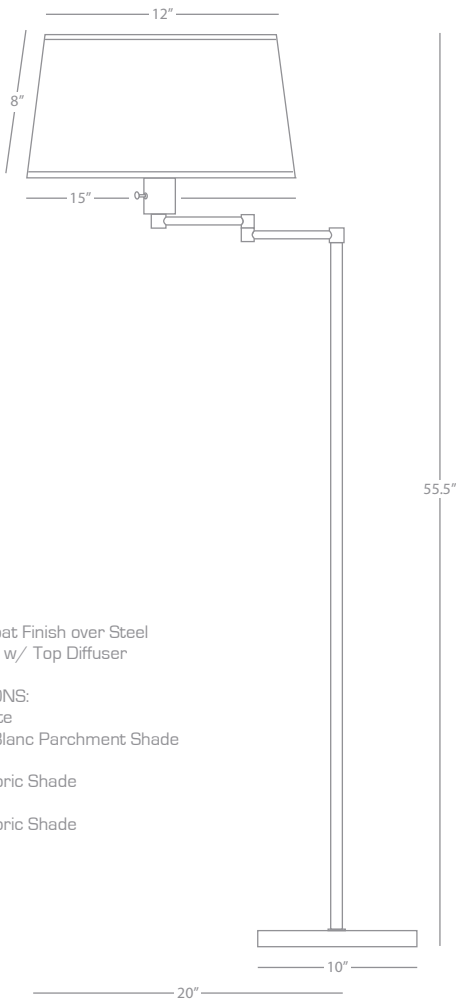

REAL SIMPLE

Z1815

Swing Arm Floor Lamp

1-150W Max.

Bulb Type: A

Switch: 3-Way

Dark Bronze Powder Coat Finish over Steel

Snowflake Fabric Shade w/ Top Diffuser

FINISH / SHADE OPTIONS:

- **1805** Stardust White
  White Mont Blanc Parchment Shade
- **1825** Gunmetal
  Snowflake Fabric Shade
- **1835** Matte Black
  Snowflake Fabric Shade