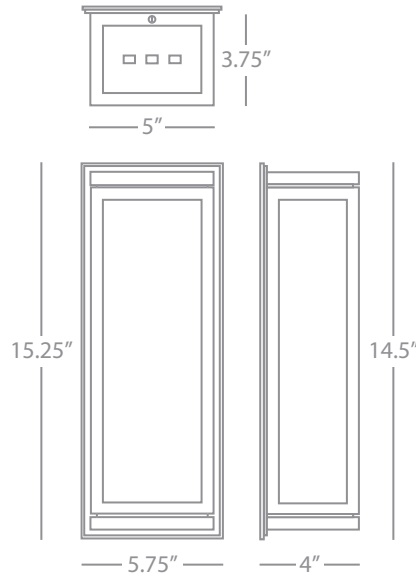

BRADLEY

Z1333

Small Wall Sconce
2 - 60W Max.
Bulb Type: B11 Torpedo
Direct Wire Only
Deep Patina Bronze Finish
White Glass Shade

FINISH OPTIONS:

C1333 Polished Chrome
S1333 Polished Nickel

BRADLEY

S1335

Large Wall Sconce
4 - 60W Max.
Bulb Type: B11 Torpedo
Direct Wire Only
Polished Nickel Finish
White Glass Shade