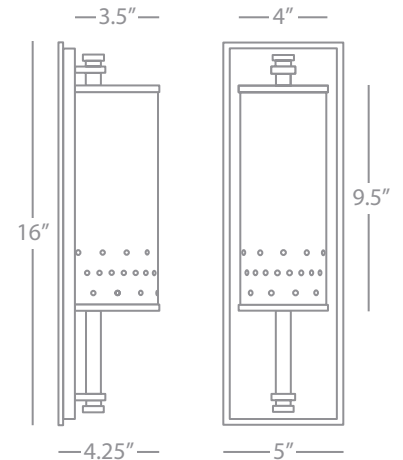

MILO

Z7400

Small Outdoor Wall Sconce

1 - 100W Max.
Bulb Type: A
Direct Wire Only
Deep Patina Bronze over Brass
Clear Glass Diffuser
UL Rated Wet Location

FINISH OPTIONS:

7400 Natural Brass
P7400 Patina Nickel

MILO

7401

Large Outdoor Wall Sconce

2 - 100W Max.
Bulb Type: A
Direct Wire Only
Natural Brass
Clear Glass Diffuser
UL Rated Wet Location

FINISH OPTIONS:

P7401 Patina Nickel
Z7401 Deep Patina Bronze