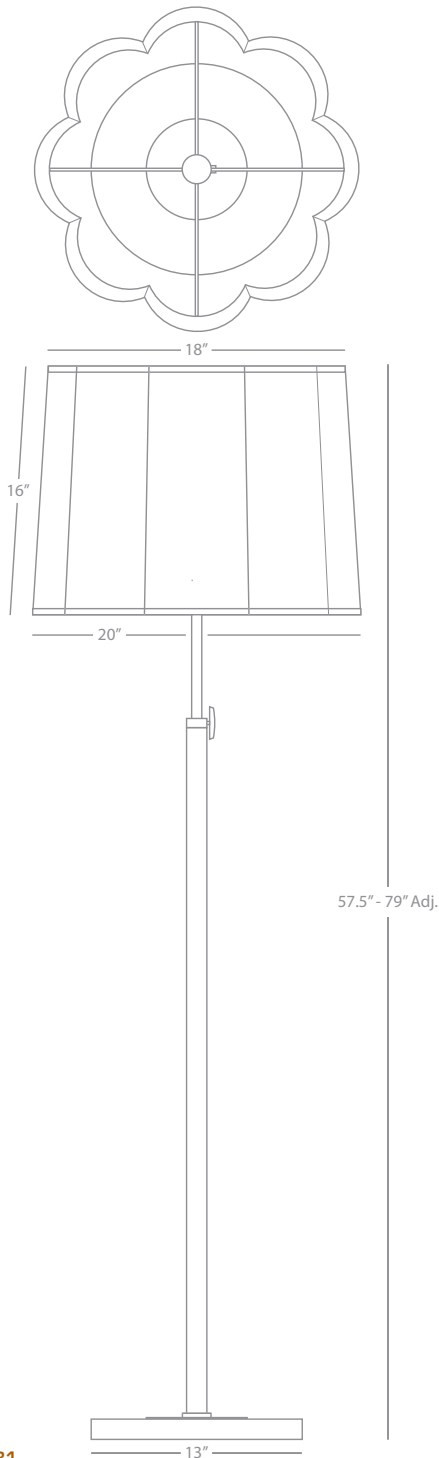

Axis

AXIS

D2131

Adjustable Floor Lamp

1-150W Max.
Bulb Type: A
Switch: 3-Way
Blackened Antique Nickel Finish w/
Matte Black Accents
Honed White Marble Base
Scalloped Ascot White Fabric Shade w/
Contrasting Trim

FINISH / SHADE OPTIONS:

2131 Aged Natural Brass Finish w/
Cocoa Brown Accents
Honed Travertine Base
Fondine Fabric Shade w/
Contrasting Trim