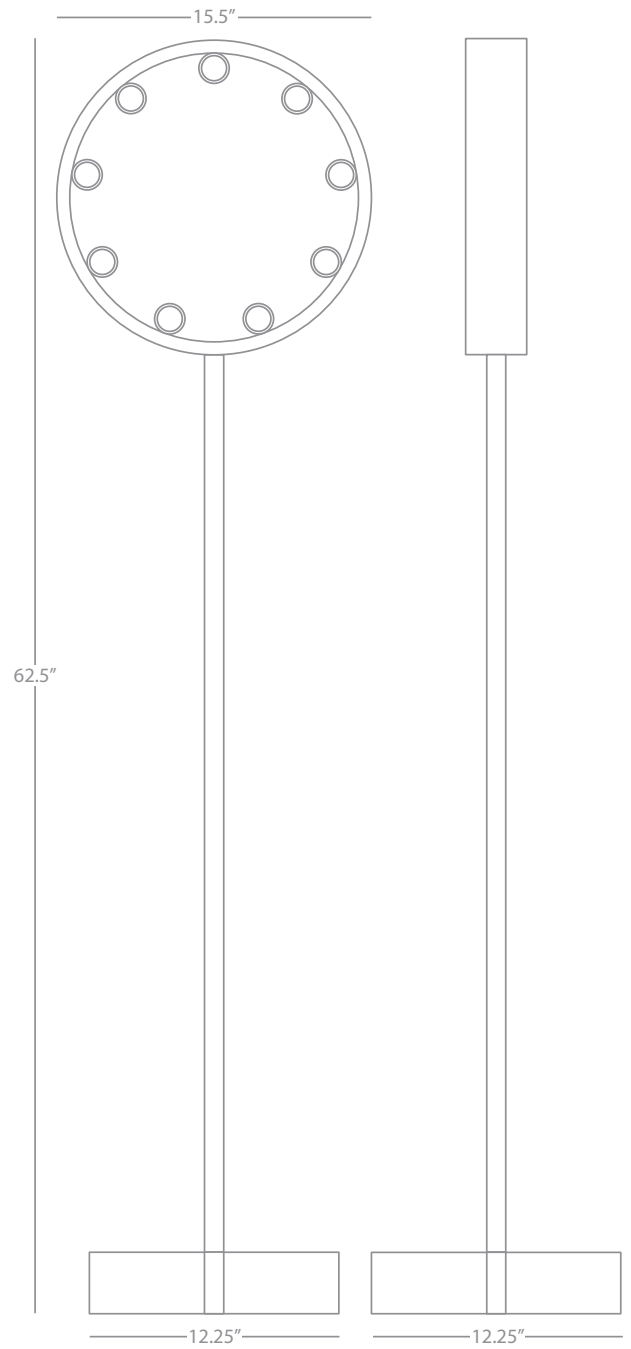

RICO ESPINET CANDELA

Z2101

Floor Lamp

9-60W Max.

Bulb Type: A

Switch: Full Range Dimmer Foot Switch

Deep Patina Bronze Finish

FINISH OPTION:

B2101 Satin Nickel