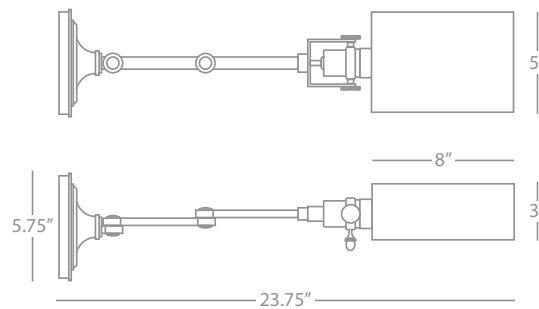

WINSTON

2150

Swing Arm Sconce
 1-100W Max.
 Bulb Type: A
 Switch: Full Range Dimmer
 24" Cord Cover/ Direct Wire
 Dark Natural Brass Finish
 Driftwood Linen Shade w/ Brown Tape Trim

WINSTON

2148

Pharmacy Wall Swinger
 1-100W Max.
 Bulb Type: A
 Switch: Full Range Dimmer
 24" Cord Cover/ Direct Wire
 Dark Natural Brass Finish
 Metal Shade