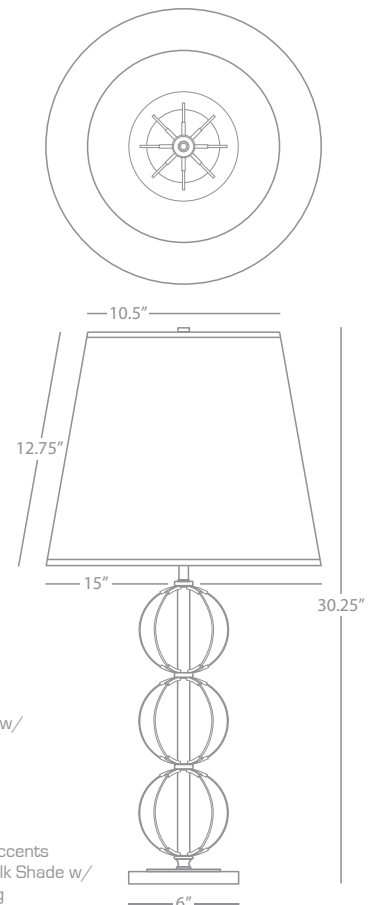

LATITUDE

D3372

Table Lamp

1 - 150W Max.
Bulb Type: A
Switch: 3-Way
Dark Antique Nickel Finish w/
Clear Glass Accents
Off White Silk Shade w/
Silver Foil Lining

FINISH/ SHADE OPTION:

3372 Aged Brass Accents
Oyster Grey Silk Shade w/
Gold Foil Lining