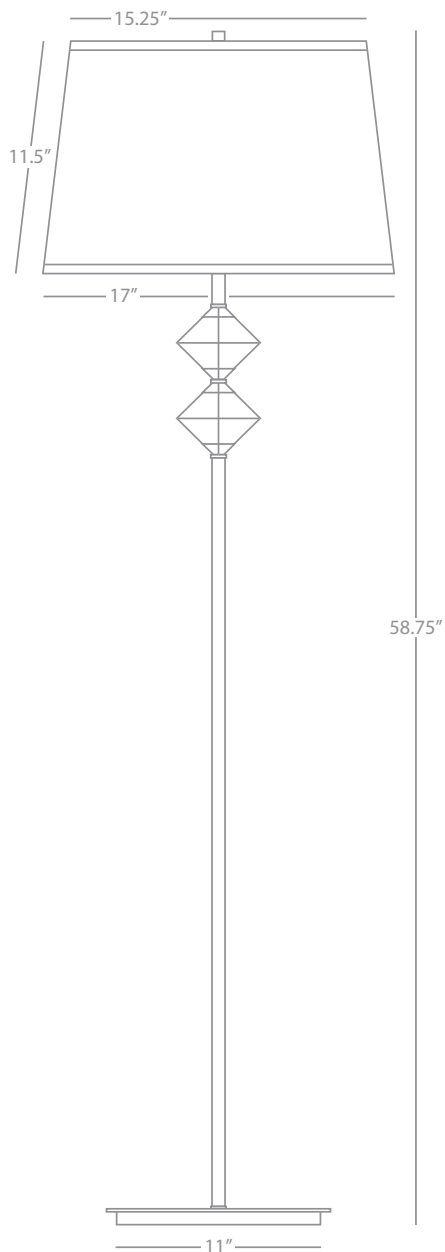

JULIET

1972

Floor Lamp

1-150W Max.

Bulb Type: A

Switch: Hi-Lo Dimming

Aged Brass Finish

Rock Crystal Accents

Pearl Dupoini Fabric Shade

JULIET

1971

Table Lamp

1-150W Max.

Bulb Type: A

Switch: Hi-Lo Dimming

Aged Brass Finish

Rock Crystal Accents

Pearl Dupoini Fabric Shade