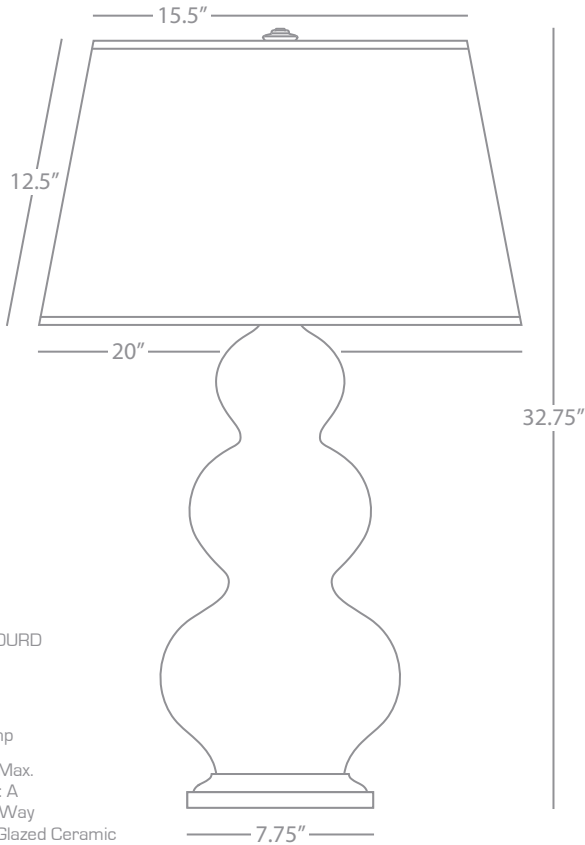

TRIPLE GOURD

362X

Table Lamp

1-150W Max.
Bulb Type: A
Switch: 3-Way
Egg Blue Glazed Ceramic
Antique Silver Finished Accents
Pearl Dupioni Fabric Shade

See Page 171 for Color / Base / Shade Options