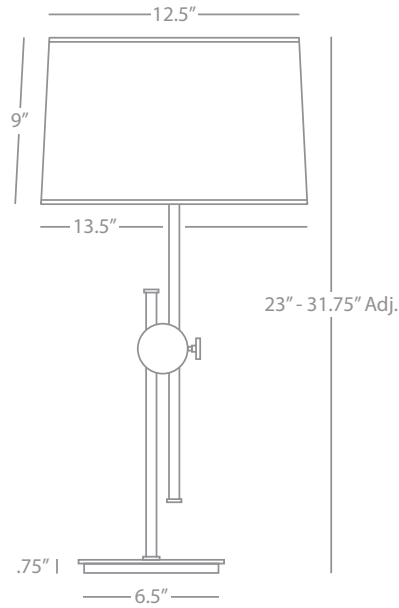

Spot

SPOT

520

Telescoping Table Lamp

1 - 100W Max.
Bulb Type: A
Switch: Hi-Lo Dimming
Polished Nickel Finish over Metal w/
Matte Black Accents
Ascot White Fabric Shade w/ Top Diffuser

FINISH OPTIONS:

W520 Polished Nickel w/ White Accents