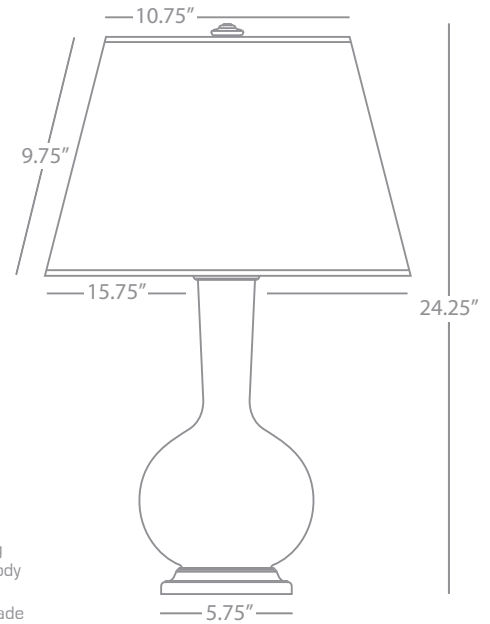

DEVON

1490X

Accent Lamp

1 - 100W Max.

Bulb Type: A

Switch: Hi - Lo Dimming

Kiwi Glazed Ceramic Body

Antique Brass Accents

Oyster Linen Fabric Shade

See Page 173 for

Color / Base / Shade Options