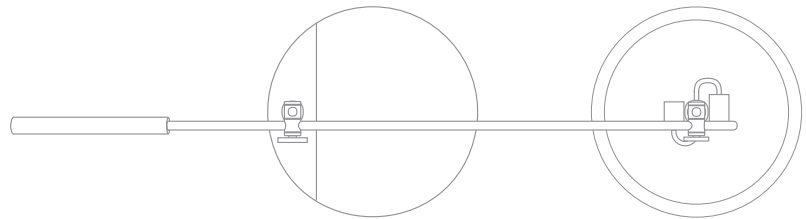

RICO ESPINET MILES

B2097

Adjustable Boom Floor Lamp

2-100W Max.

Bulb Type: A

Switch: On-Off Foot Switch

Brushed Nickel Finish over Metal

Concrete Painted Finish over Iron Base

Open Weave White Linen Shade w/ Bottom Diffuser

FINISH / SHADE OPTIONS:

Z2097 Deep Patina Bronze Finish

Electrochemical Phosphatized Iron Base

Open Weave Heather Linen Shade