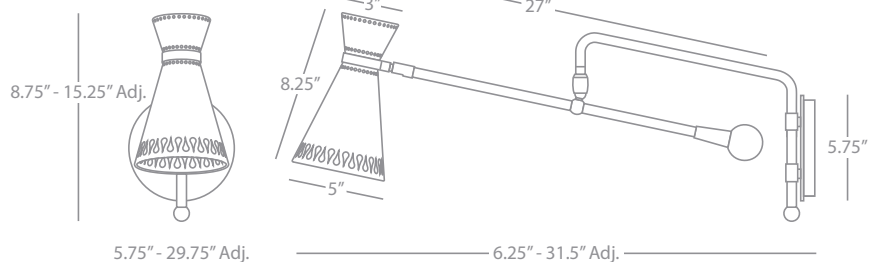

JONATHAN ADLER HAVANA

W696

Adjustable 3-Light Floor Lamp

3-60W Max.

Bulb Type: A

Switch: Hi-Lo Dimming (X3)

Polished Nickel over Steel

Adjustable Powder Coat White Metal Shade w/ Perforated Design