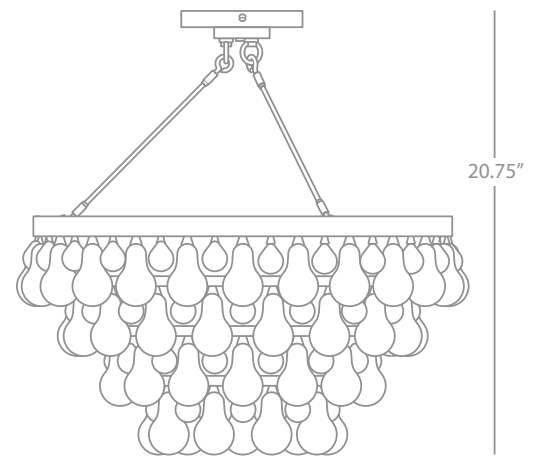

Bling

Chandelier

BLING

S1000

Chandelier w/Convertible Double Canopy*

4 - 60W Max.
 Bulb Type: B-11 Torpedo
 Direct Wire Only
 Polished Nickel Finish over Steel
 Glass Drops
 Suspension Hardware: 3 Ft. Chain

FINISH OPTION:

Z1000 Deep Patina Bronze

*Can be converted to a semi-flush mount by mounting the center canopy directly to ceiling canopy

25.25" - 61.25" Adj.

Semi - Flush

BLING

Z1001

Sconce

2 - 60W Max.
 Bulb Type: G16 Candelabra
 Direct Wire Only
 Deep Patina Bronze Finish over Steel
 Glass Drops

FINISH OPTION:

S1001 Polished Nickel

BLING

S1002

Flush Mount

2 - 60W Max.
 Bulb Type: B-11 Medium Base
 Direct Wire Only
 Polished Nickel Finish over Steel
 Glass Drops