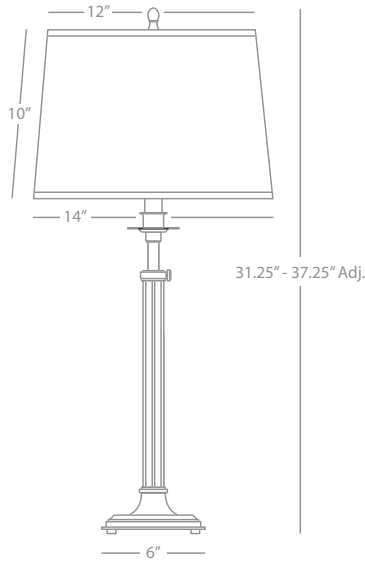

2140

Adjustable Column Table Lamp

1-150W Max.
Bulb Type: A
Switch: Full Range Dimmer
Dark Natural Brass over Metal
Driftwood Linen Shade
w/ Brown Tape Trim

WINSTON

2143

Adjustable Swing

Arm Floor Lamp
1-150W Max.
Bulb Type: A
Switch: Full Range Dimmer
Dark Natural Brass over Metal
Driftwood Linen Shade
w/ Brown Tape Trim