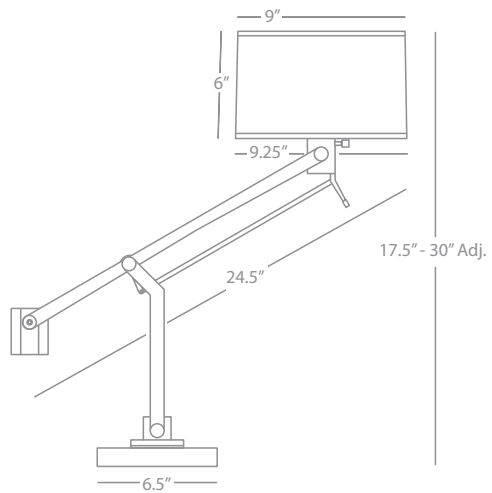

GILBERT

D175

Boom Task Floor Lamp
 1-150W Max.
 Bulb Type: A
 Switch: 3-Way
 Dark Antique Nickel Finish
 Oyster Linen Shade

GILBERT

D176

Boom Wall Sconce
 1-100W Max.
 Bulb Type: A
 Switch: Hi-Lo Dimming
 24" Cord Cover / Direct Wire
 Dark Antique Nickel Finish
 Oyster Linen Shade