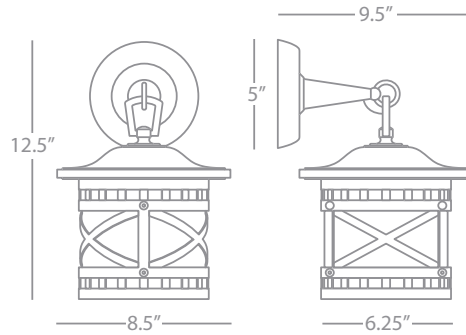

Belmont

BELMONT

CP552

Outdoor Sconce

1 - 100W Max
Bulb Type: A
Direct Wire Only
Antique Copper Finish over Brass
Ecu Glass Shade
UL Rated Damp Location

FINISH/ SHADE OPTIONS:

WZ552 Weathered Zinc
White Glass

Z552 Deep Patina Bronze
Ecu Glass