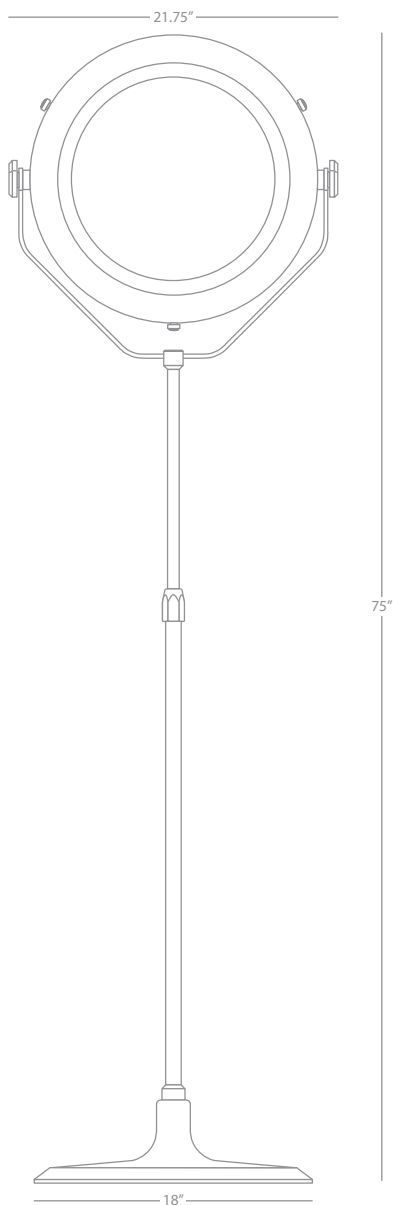

S1567

S1566

Apollo

APOLLO

S1567

Pendant

1-150W Max.
Bulb Type: A
Direct Wire
Polished Nickel Finish w/
Charcoal Gray Painted Accents
Metal Shade w/ Frosted Glass Diffuser
Susp. Hardware: 3 pcs. 3/4" X 12"
& 1 pc. 3/4" X 6" Extension Rods