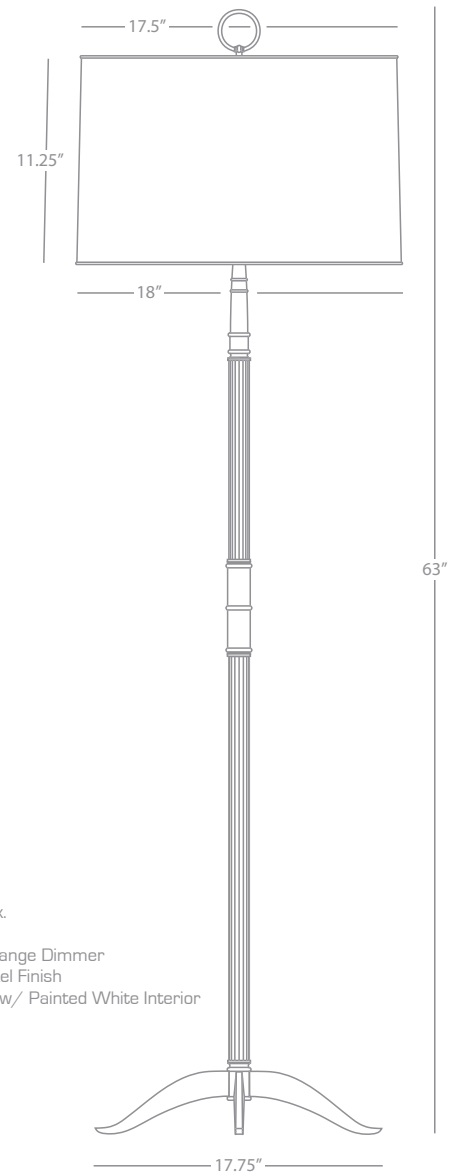

S1911

Floor Lamp

1-150W Max.
Bulb Type: A
Switch: Full Range Dimmer
Polished Nickel Finish
Metal Shade w/ Painted White Interior