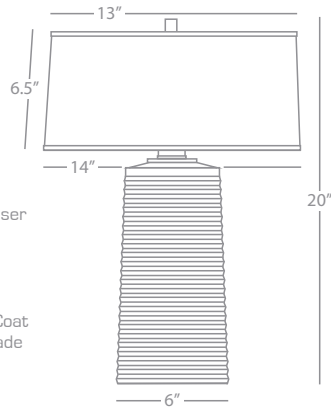

Rico Espinet Fuzo

RICO ESPINET FUZO

2072X

Koffi Accent Lamp

2-40W Max.

Bulb Type: A

Switch: Hi-Lo Line

Tudor Bronze Finish over Cast Metal

Golden Saki Fabric Shade w/ Top Diffuser

FINISH / SHADE OPTION:

2072

Tudor Bronze

Oatmeal Linen Shade

W2072

Stardust White Powder Coat

Brussels Linen White Shade