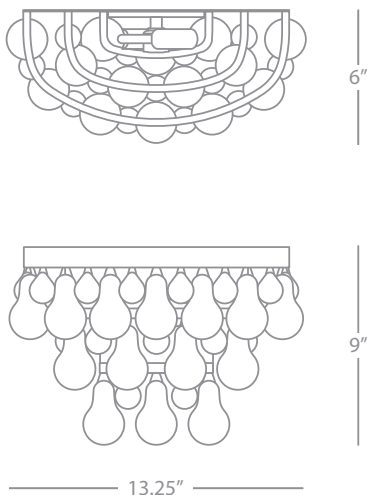

Z1001

Sconce

2 - 60W Max.
Bulb Type: G16 Candelabra
Direct Wire Only
Deep Patina Bronze Finish over Steel
Glass Drops

FINISH OPTION:

S1001 Polished Nickel