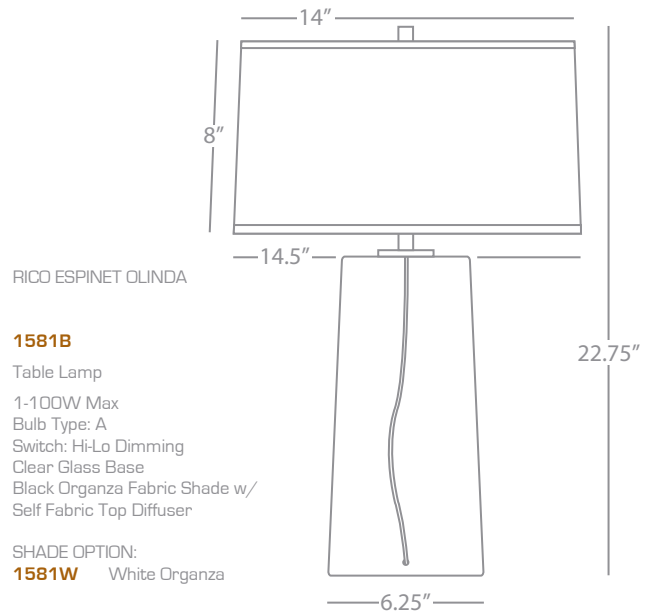

RICO ESPINET OLINDA

1581B

Table Lamp

1-100W Max
Bulb Type: A
Switch: Hi-Lo Dimming
Clear Glass Base
Black Organza Fabric Shade w/
Self Fabric Top Diffuser

SHADE OPTION:

1581W White Organza