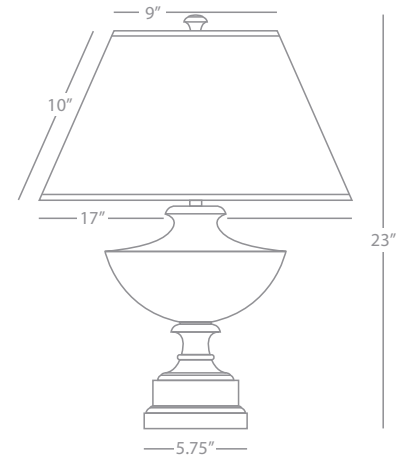

FREYA

847

Table Lamp

1-150W Max.

Bulb Type: A

Switch: 3-Way

Faux Concrete Painted Finish over Poly Resin

Translucent White Monte Blanc Parchment Shade

FINISH / SHADE OPTIONS:

845 Matte White Painted Finish
White Brussels Linen Shade

846 Faux Limestone Painted Finish
Oyster Linen Shade

846X Faux Limestone Painted Finish
Taupe Painted Opaque Parchment Shade