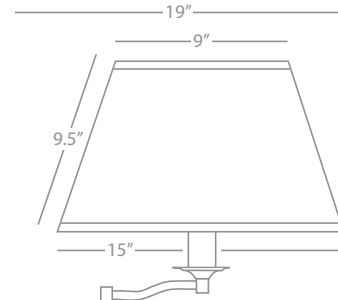

ABBEY BRONZE

L180X

Swing Arm Floor Lamp
1-150W Max.
Bulb Type: A
Switch: 3-Way
Victorian Bronze Finish over Cast Metal/Steel
Parchment Saki Fabric Shade

SHADE OPTION:

L180 Natural Crystal Pleat Fabric
Dims: 6" x 15" x 9.5"

56"

10"