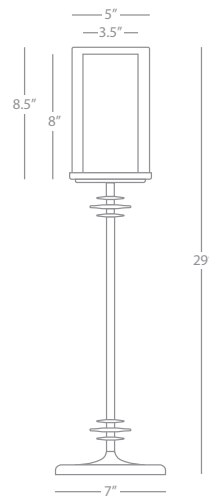

2712

Table Torchiere

1 - 100W Max.
Bulb Type: A
Switch: Hi-Lo Line Switch
Electrochemical Phosphatized Iron
Frosted Inner Glass Shade
Topaz Seeded Glass Outer Shade