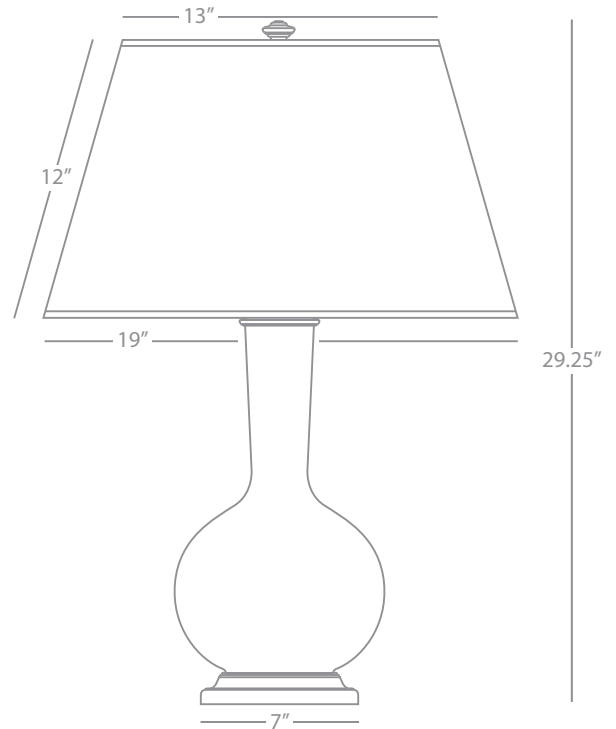

DEVON

1459X

Table Lamp

1 - 150W Max.

Bulb Type: A

Switch: 3 - Way

Papaya Glazed Ceramic Body

Antique Brass Accents

Oyster Linen Fabric Shade

See Page 173 for

Color / Base / Shade Options