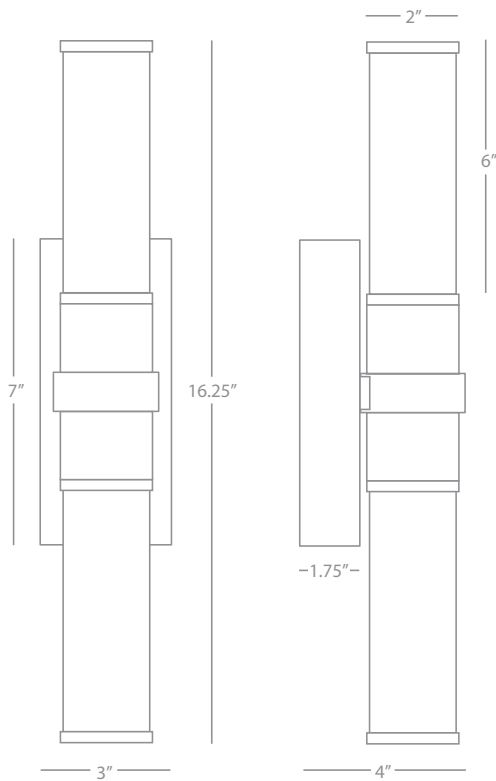

RODERICK

S1311

Bath Sconce - Fluorescent

2-5-9W Max.

Bulb Type: T4/2G7 Base

Compact Fluorescent

Direct Wire Only

Polished Nickel Finish over Brass/Zinc

White Frosted Glass Shades

FINISH OPTIONS / FLOURESCENT:

B1311 Antique Silver

C1311 Polished Chrome

Z1311 Deep Patina Bronze

*Metal Junction Box Cover Plate in Matching Finish Included

RODERICK

Z1315

Bath Sconce - Halogen

2-30W Max.

G4 & GY6.35 Bi-Pin, 12V Halogen

Direct Wire Only

Deep Patina Bronze Finish over Brass/Zinc

White Frosted Glass Shades

FINISH OPTIONS / HALOGEN:

B1315 Antique Silver

C1315 Polished Chrome

S1315 Polished Nickel

*Metal Junction Box Cover Plate in Matching Finish Included