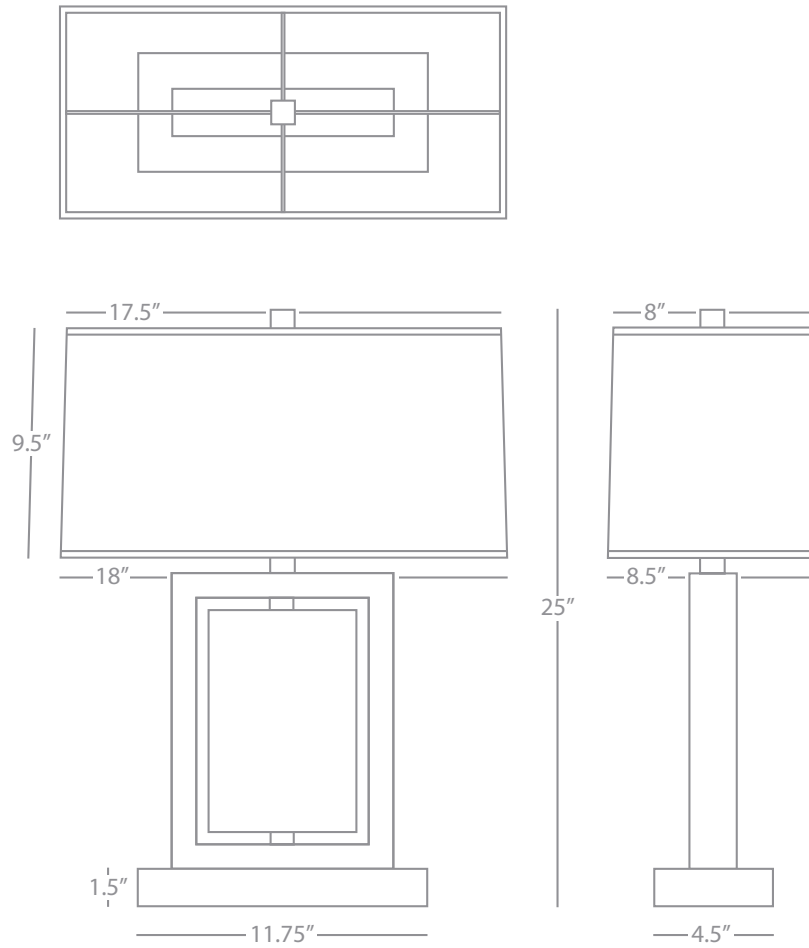

Crispin

CRISPIN

Z153

Table Lamp

1-150W Max.

Bulb Type: A

Switch: 3-Way

Deep Patina Bronze Finish

Antique Silver Accents

Rectangular Fondine Fabric Shade