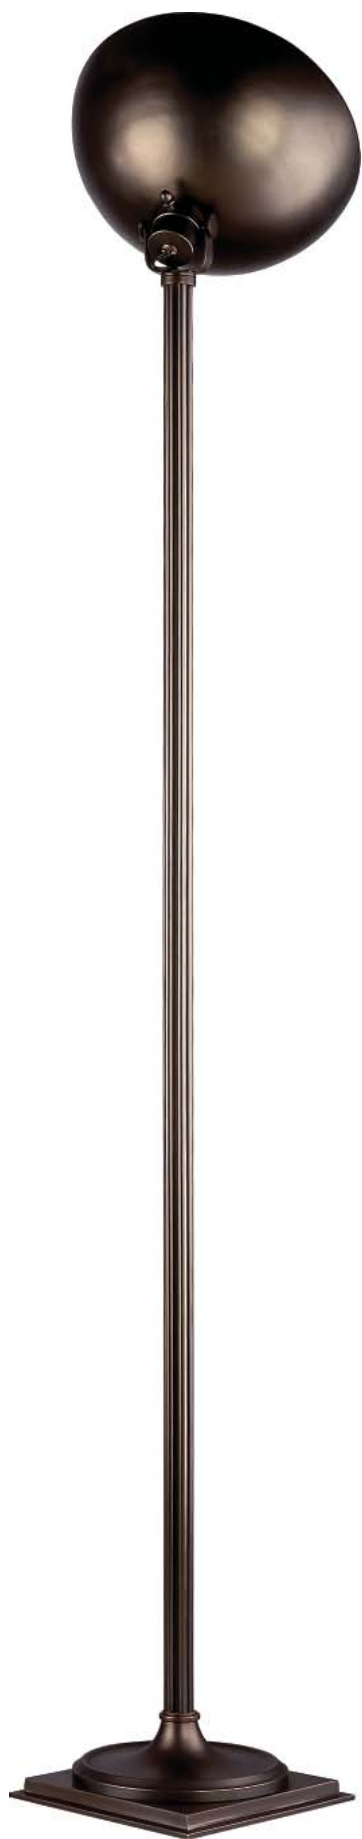

WINSTON

2144

Adjustable 5-Way Floor Lamp

3-60W, 1-100W Max.
Bulb Type: A
Switch: 5-Way
Dark Natural Brass over Metal
Driftwood Linen Shade w/
Brown Tape Trim

WINSTON

2142

Adjustable Club Floor Lamp

1-150W Max.
Bulb Type: A
Switch: Full Range Dimmer
Dark Natural Brass over Metal
Driftwood Linen Shade
w/ Brown Tape Trim