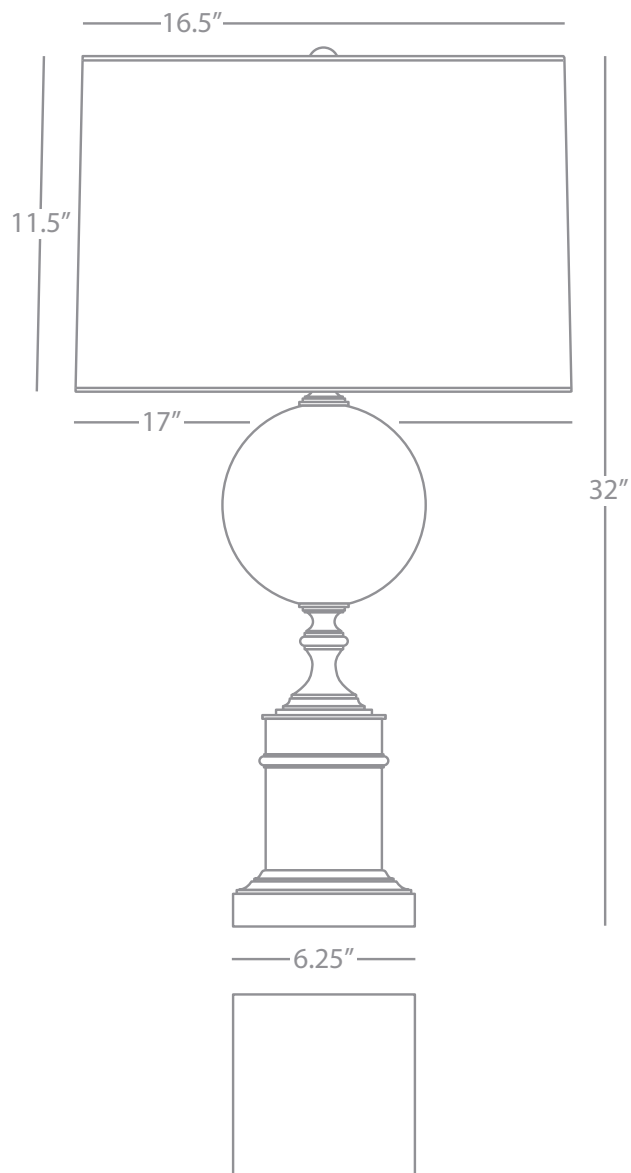

Mary McDonald Regine

MARY MCDONALD REGINE

2420

Table Lamp

1-150W Max.

Bulb Type: A

Switch: Hi-Lo Dimming

Patina Nickel Finish

Antique Brass Accents

Patina Nickel Metal Shade

FINISH OPTION:

2421 Antique Brass Finish w/
Black Marble Accents