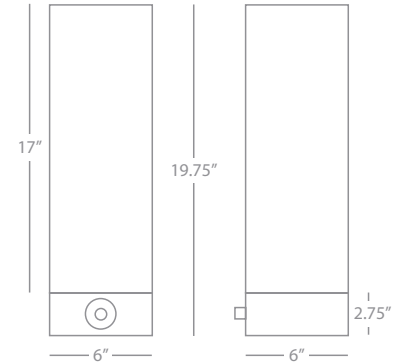

GN738

Large Table Torchiere

1-150W Max.
Bulb Type: A
Switch: 3-Way
Walnut Finished Wood Base w/
Polished Nickel Accents
Green Cased Glass Shade

COLOR OPTIONS:

BL738 Blue
GY738 Gray
OR738 Orange
PR738 Purple
RD738 Red
WH738 White
YL738 Yellow