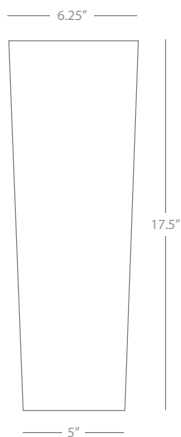

RICO ESPINET MARINA

1590

Nina Table Torchiere

1-60W Max.

Bulb Type: T10 Tubular

Switch: Full Range Line Dimmer

Frosted White Cased Glass