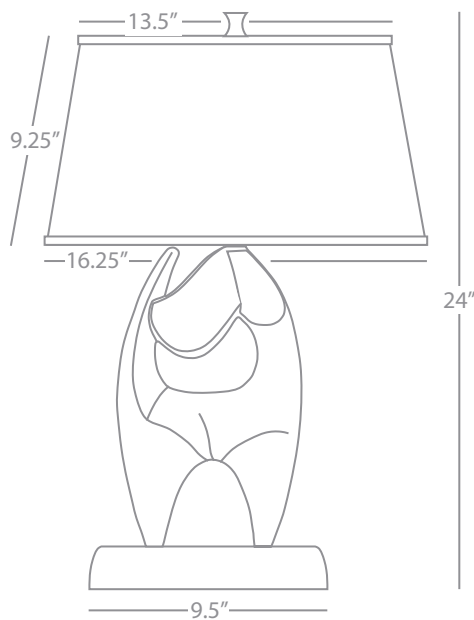

138L

Table Lamp (Left Facing)

1-150W Max.

Bulb Type: A

Switch: 3-Way

Tudor Bronze Finish over Cast Metal

Radius-Corner Rectangular, Golden Saki Fabric Shade

OPTION:

138R Right Facing