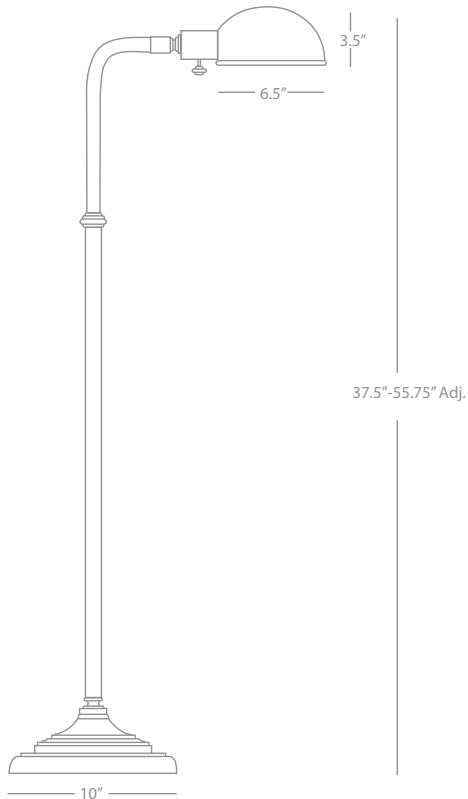

KINETIC

1505

Adjustable Pharmacy

Task Floor Lamp

1-60W Max.

Bulb Type: A

Switch: Hi-Lo Dimming

Antique Brass Finish over Metal / Brass

Metal Shade

FINISH OPTIONS:

B1505BRC Brushed Chrome

Z1505DBZ Deep Patina Bronze