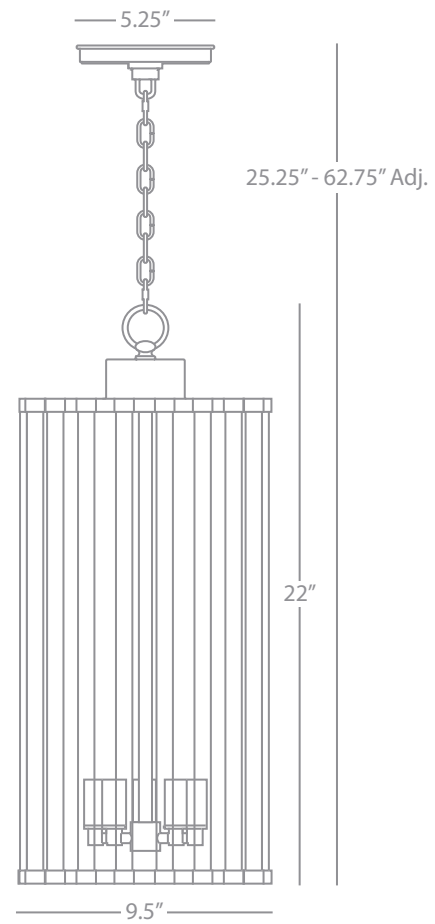

COLE

S3337

Large Pendant

5-60W Max.
Bulb Type: B10 Candelabra
Direct Wire Only
Clear Glass Rods w/ Clear Inner Glass Shade
Polished Nickel Finished Accents
Susp. Hardware: 3 Ft. Chain