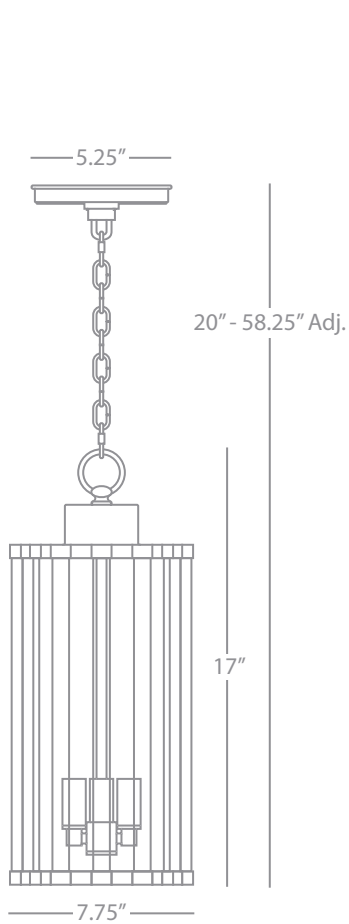

COLE

S3336

Small Pendant

3-60W Max.
Bulb Type: B10 Candelabra
Direct Wire Only
Clear Glass Rods w/ Clear Inner Glass Shade
Polished Nickel Finished Accents
Susp. Hardware: 3 Ft. Chain