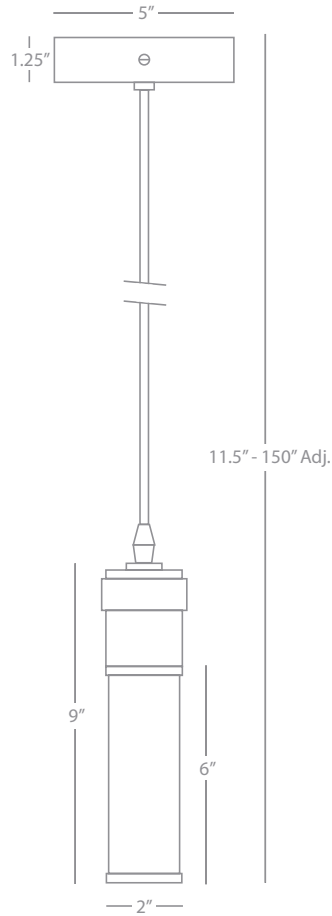

Roderick

RODERICK

B1312

Pendant

1-35W Max.
G4 & GY6.35 Bi-Pin 12V Halogen
Direct Wire Only
Antique Silver Finish over Brass/Zinc
White Frosted Glass Shades
Susp. Hardware: 12ft. Black Cord

FINISH OPTIONS:

C1312 Polished Chrome

S1312 Polished Nickel

Z1312 Deep Patina Bronze