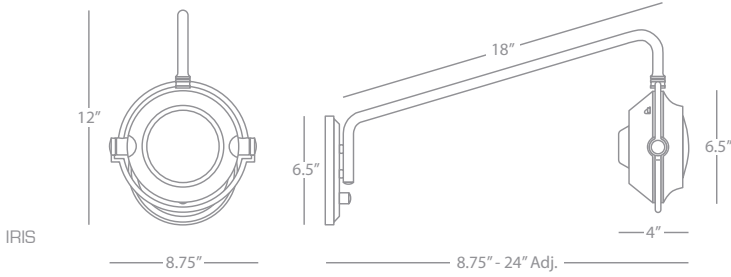

Iris

IRIS

S1564

Swing Arm Sconce

1 - 50W Max.
Bulb Type: GY8 Bi-Pin 120V Halogen
Switch: Hi-Lo Dimming
24" Cord Cover/ Direct Wire
Polished Nickel Finish
Metal Shade w/ Frosted Glass Diffuser

FINISH OPTIONS:

1564 Antique Brass
Z1564 Deep Patina Bronze

IRIS

Z1963

Pendant

1 - 50W Max.
Bulb Type: GY8 Bi-Pin 120V Halogen
Direct Wire
Deep Patina Bronze Finish
Metal Shade w/ Frosted Glass Diffuser

FINISH OPTIONS:

1963 Antique Brass
S1963 Polished Nickel