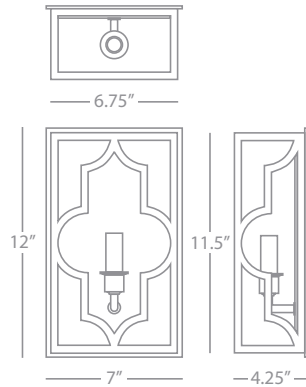

Antique Mirrored Accents

Clear Glass Shade Panels

ADDISON

1571

Wide Table Lamp

2-100W Max.

Bulb Type: A

Switch: On-Off Pull Chains