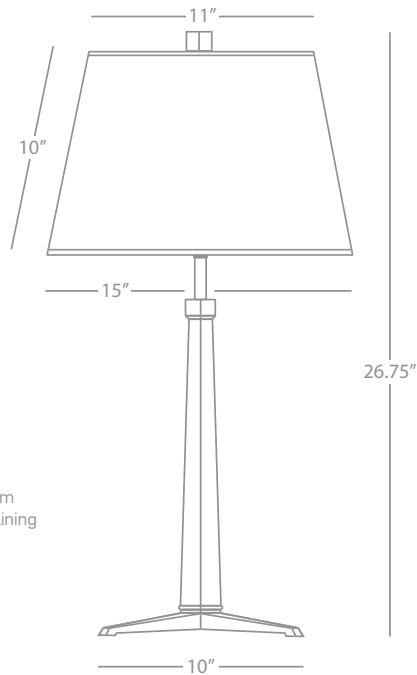

TRIAD

9000B

Triangular Column Table Lamp

1-150W Max.
Bulb Type: A
Switch: 3-Way
Antique Gold Leaf Finish over Cast Aluminum
Opaque Black Parchment Shade w/ Gold Lining

FINISH / SHADE OPTIONS:

- **9000** Antique Gold Leaf
  Pale Shell Dupioni Fabric
- **9002** Gilt Bronze
  Golden Saki Fabric