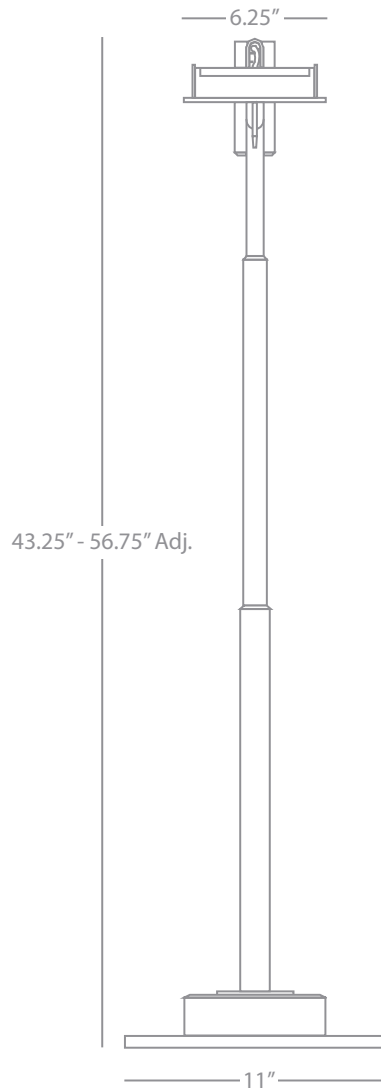

CRANE

S2108

Task Floor Lamp

1-35W Max.
Bulb Type: GY 6.35 Bi-Pin 12V Halogen
Switch: Hi-Lo Dimming
Polished Nickel Finish over Metal
Metal Shade
Frosted Tempered Glass Top Diffuser
Clear Tempered Glass Bottom Diffuser

FINISH OPTIONS:

2108 Dark Natural Brass