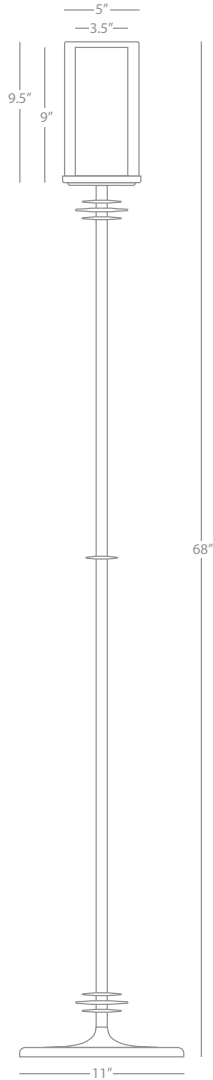

Janus

JANUS

2715

Side Table

Electrochemical Phosphatized Iron
Metal Table Top