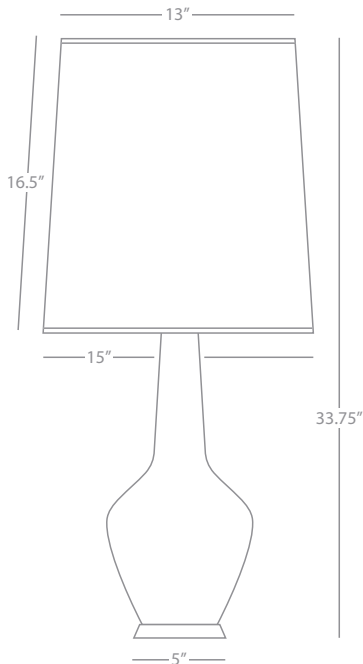

OR730

Tall Table Lamp

1-150W Max.
Bulb Type: A
Switch: Full Range Dimmer
Orange Cased Glass w/
Polished Nickel Accents
Translucent Ceramik Blanco
Parchment Shade

COLOR OPTIONS:

BL730 Blue
GN730 Green
GY730 Gray
PR730 Purple
RD730 Red
WH730 White
YL730 Yellow