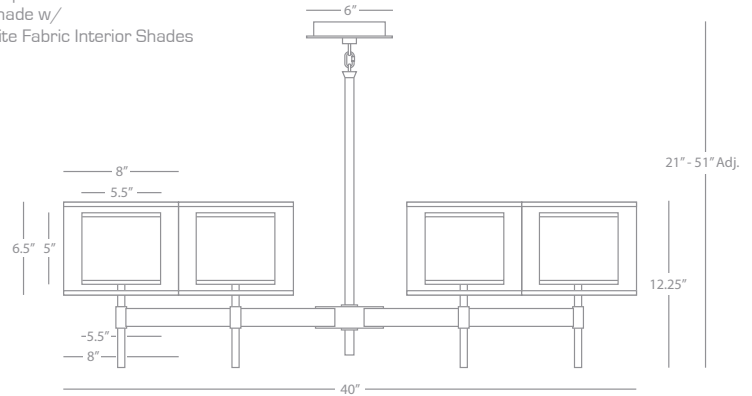

SATURNIA

S2196

Narrow Pendant

1 - 60W Max.
Bulb Type: B10 Candelabra
Direct Wire Only
Stainless Steel Finish over Metal
Silver Transparent Fabric Exterior Shade w/
Ascot White Fabric Interior Shade
Susp. Hardware: 3pcs-5/8" x 12" &
1pc -5/8" x 6" Extension Rods

FINISH / SHADE OPTIONS:

Z2186 Deep Patina Bronze Finish
Bronze Transparent Fabric
Exterior Shade w/ Ascot White
Fabric Interior Shade