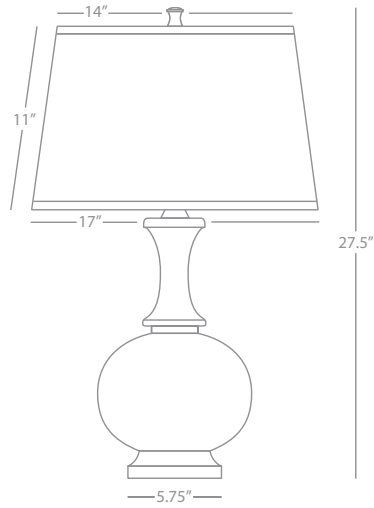

Harriet

HARRIET

1856X

Table Lamp

1-150W Max.
Bulb Type: A
Switch: 3-Way
Vintage Silver Finish over Metal /w Black Base
Snowflake Fabric Shade

SHADE OPTIONS:

- **1856** Mushroom-Pleated Off White Silk Fabric w/ Matching Lining
- **1856B** Mushroom-Pleated Black Silk Fabric w/ Off-White Lining