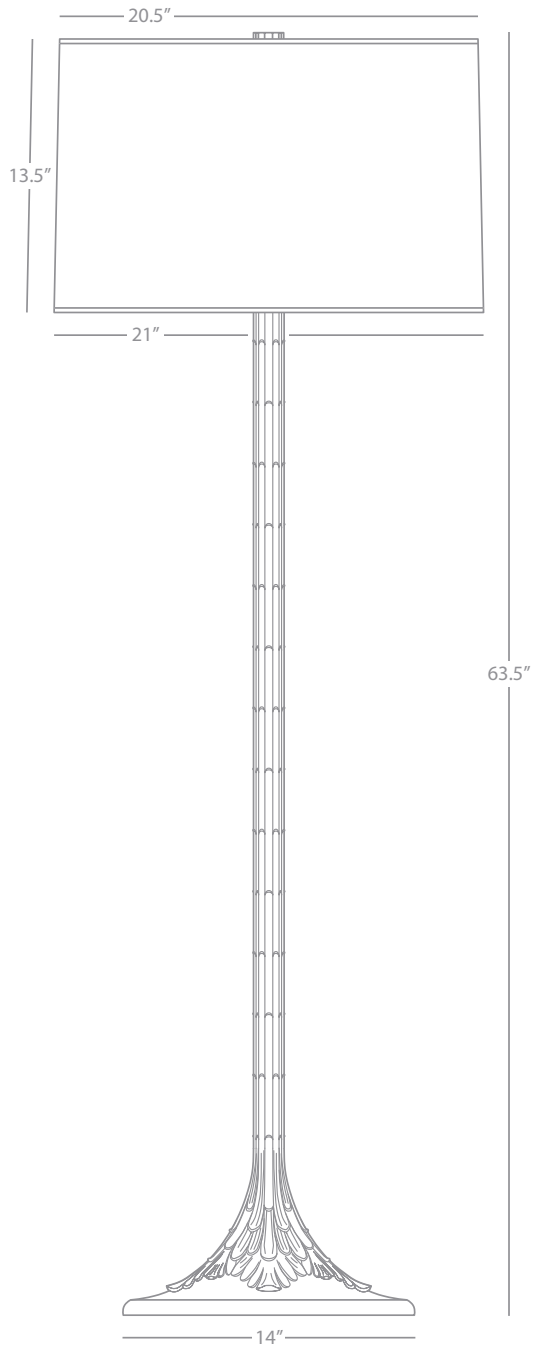

Redding

REDDING

4355B

Club Floor Lamp

1-150W Max.

Bulb Type: A

Switch: Hi-Lo Dimming

Matte White Painted Finish over Poly Resin

Black Painted Opaque Parchment Shade

SHADE OPTION:

4355W White Opaque Parchment