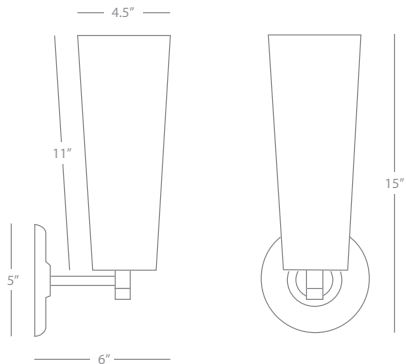

Bulb Type: A

Switch: Full Range Line Dimmer

Frosted Prismatic Glass

2024

2029

1591

1590

Rico Espinet Marina