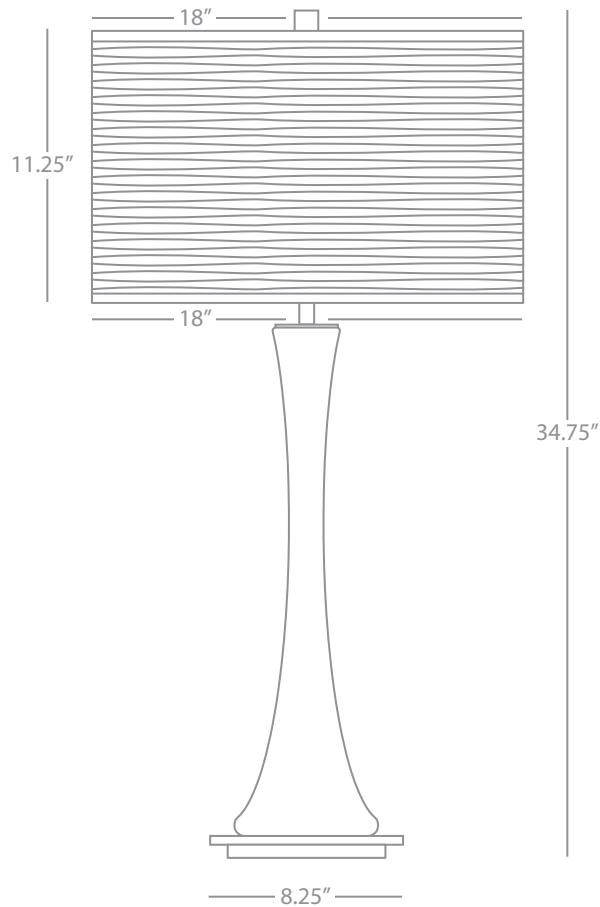

FINISH / SHADE OPTIONS:

- **3350B** Clear Glass Body
  Black Pleated Organza Shade
- **3350W** Clear Glass Body
  White Pleated Organza Shade
- **3351B** White Glass Body
  Black Pleated Organza Shade
- **3351W** White Glass Body
  White Pleated Organza Shade
- **3352W** Black Glass Body
  White Pleated Organza Shade