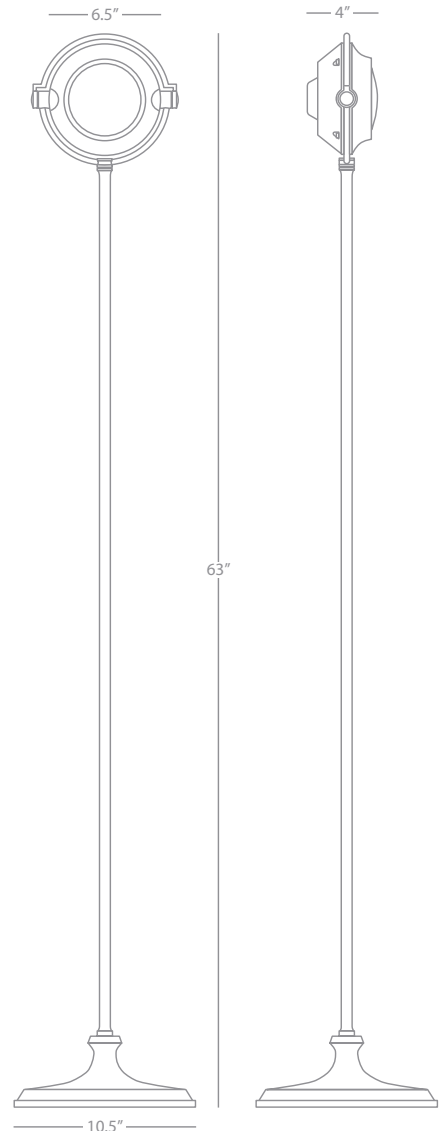

1563

Wall Sconce

1 - 50W Max.
Bulb Type: GY8 Bi-Pin 120V Halogen
Switch: Hi-Lo Dimming
24" Cord Cover/ Direct Wire
Antique Brass Finish
Metal Shade w/ Frosted Glass Diffuser

FINISH OPTIONS:

S1563 Polished Nickel
Z1563 Deep Patina Bronze