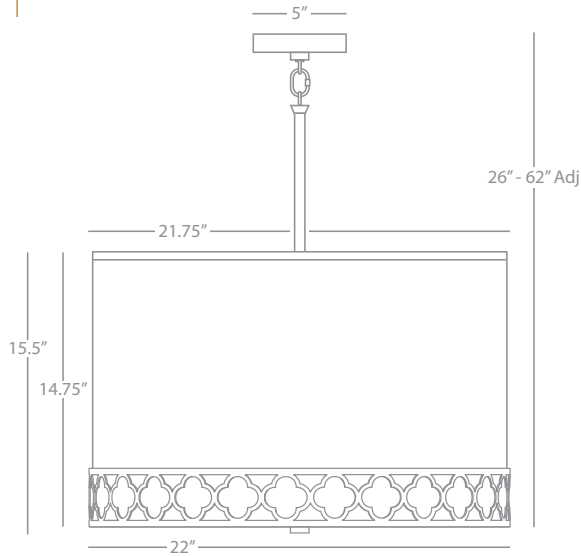

Weathered Brass Finish

Taupe Dupioni Fabric Shade

w/ Decorative Metal Band

Susp. Hardware: 1 pc. 5/8" x 6" &

3 pcs. 5/8" x 12" Extension Rods

ADDISON

1570B

Table Lamp