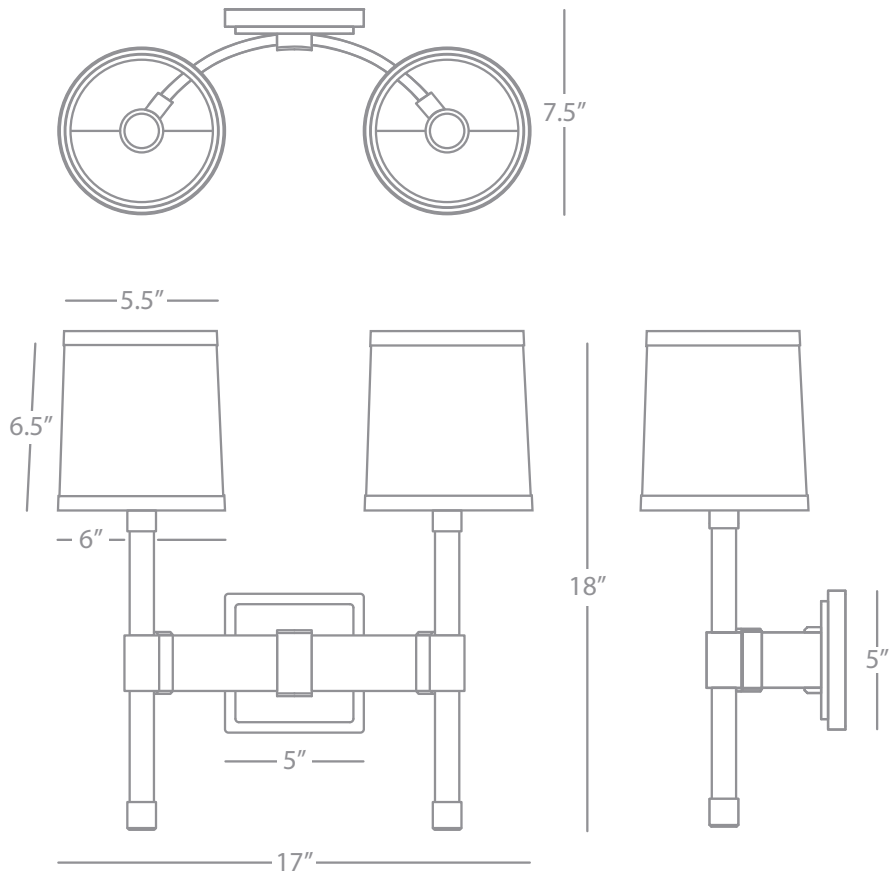

SHADE OPTION:

Z2703 Igloo Linen

2703

Binary

BINARY

2703

Double Sconce

2 - 60W Max.
Bulb Type: B10.5 Candelabra
Direct Wire Only
Dark Natural Brass Finish w/
Ebonized Wood Accents
Eggshell Linen Shades