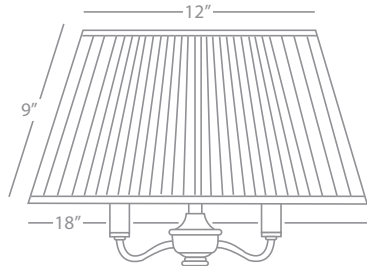

GILBERT

D174

Boom Task Table Lamp
 1-100W Max.
 Bulb Type: A
 Switch: Hi-Lo Dimming
 Dark Antique Nickel Finish
 Oyster Linen Shade

L385X

L181

L180X

L386X

Abbey Bronze