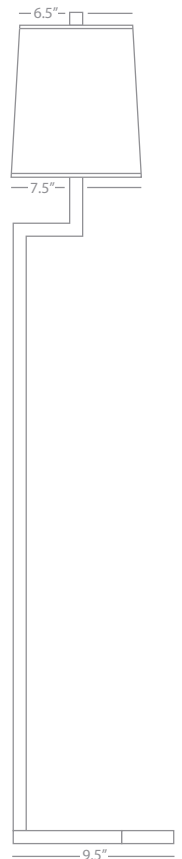

DOUGHNUT

Z149

Mini "C" Floor Lamp

1-100W Max.
Bulb Type: A
Switch: Full Range Dimmer
Deep Patina Bronze Finish over Metal
Square Snowflake Fabric Shade w/ Top Diffuser

FINISH OPTIONS:

149 Antique Brass

S149 Antique Silver