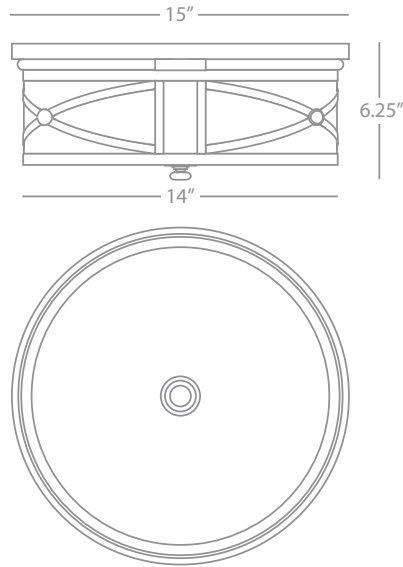

D1985 Dark Antique Nickel
S1985 Polished Nickel
Z1985 Deep Patina Bronze

CHASE

D1986

Half Round Sconce

2-40W Max.
Bulb Type: A
Direct Wire Only
Dark Antique Nickel Finish over Steel
Frosted White Cased Glass Shade
Can Be Mounted Horizontally or Vertically