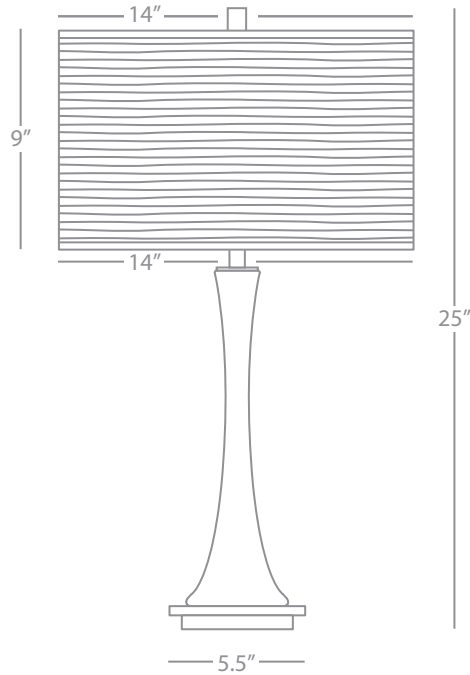

Kate

KATE

3340B

Table Lamp

1-150W Max.
Bulb Type: A
Switch: 3-Way
Clear Glass Column w/ Polished Nickel &
Gunmetal Accents
Black Pleated Organza Shade

FINISH / SHADE OPTIONS:

- **3340W** Clear Glass Body
  White Pleated Organza Shade
- **3341B** White Glass Body
  Black Pleated Organza Shade
- **3341W** White Glass Body
  White Pleated Organza Shade
- **3342B** Black Glass Body
  Black Pleated Organza Shade
- **3342W** Black Glass Body
  White Pleated Organza Shade