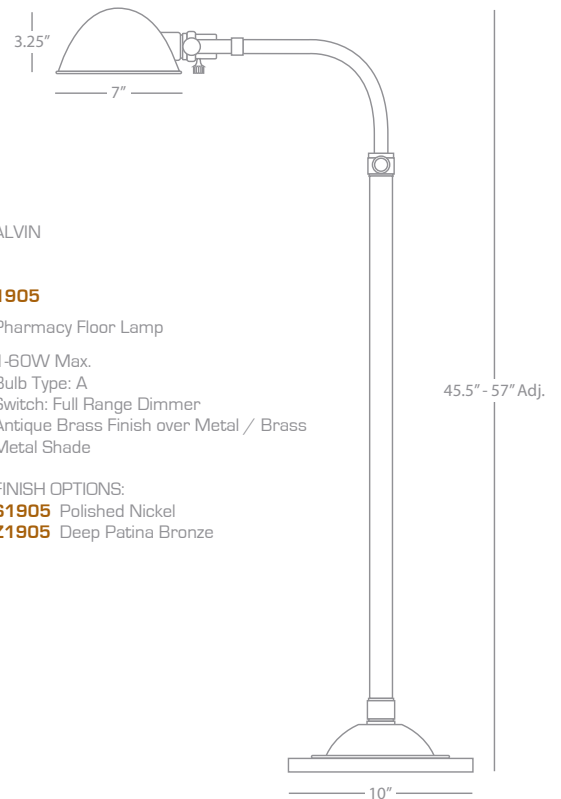

ALVIN

Z1914

Boom Pharmacy Floor Lamp

1-60W Max.
Bulb Type: A
Switch: Full Range Dimmer
Deep Patina Bronze Finish over Metal / Brass
Metal Shade

FINISH OPTION:

S1914 Polished Nickel

ALVIN

1905