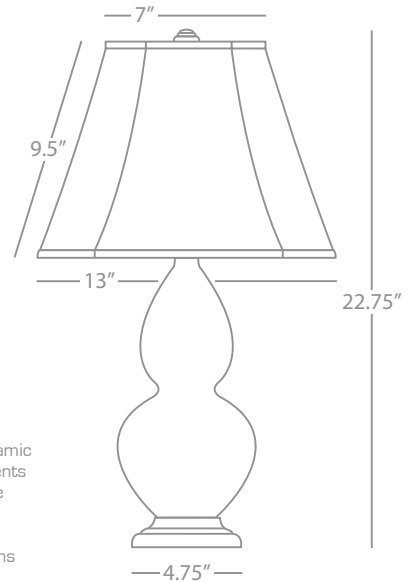

1617

Accent Lamp
1-150W Max.
Bulb Type: A
Switch: 3-Way
Schiaparelli Pink Glazed Ceramic
Antique Brass Finished Accents
Ivory Stretched Fabric Shade

See Page 170 for
Color / Base / Shade Options