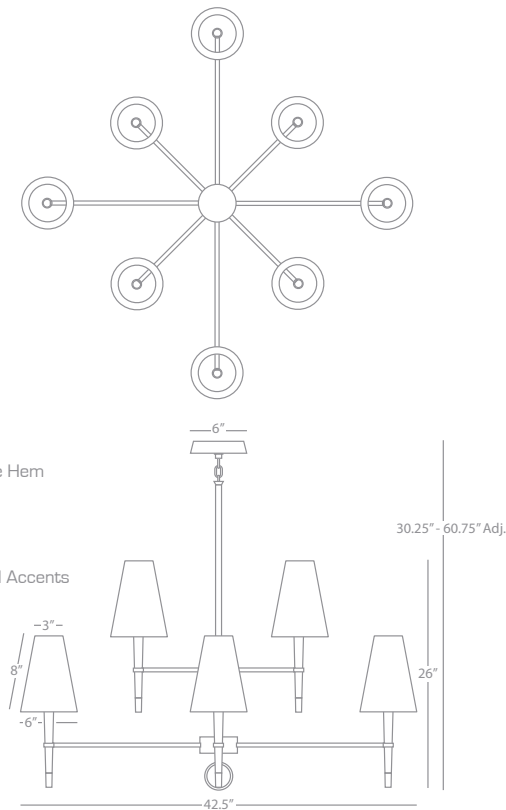

JONATHAN ADLER VENTANA

673

2-Tier, 8-Light Chandelier

8-25W Max.
Bulb Type: B10 Candelabra
Direct Wire Only
Ebony Finished Wood w/
Antique Brass Finished Accents
Natural Linen Shade w/ Rolled Edge Hem
Susp. Hardware: 3pcs-5/8" x 12"
& 1pc-5/8" x 6" Extension Rods

FINISH OPTION:

PN673 Polished Nickel Finished Accents