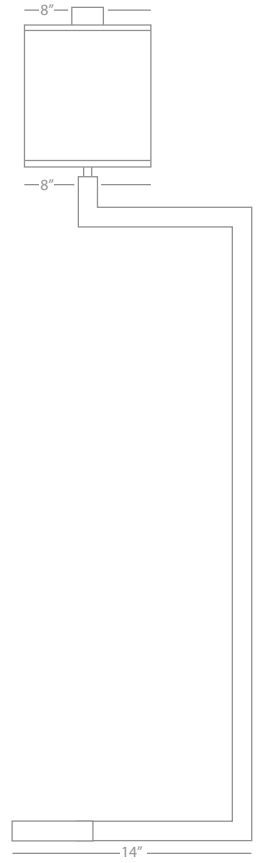

146

"C" Floor Lamp

2-100W Max.
Bulb Type: A
Switch: Hi-Lo Dimming
Antique Brass Finish over Metal
Rectangular Snowflake Fabric Shade

FINISH OPTIONS:

147 Antique Silver

148 Deep Patina Bronze

DOUGHNUT

144