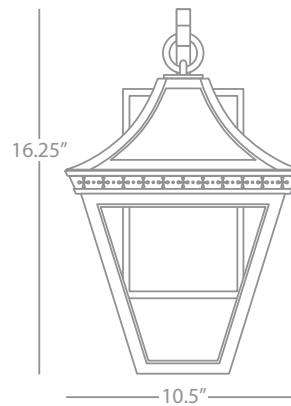

Charleston

CHARLESTON

Z561

Outdoor Sconce

1 - 100W Max
Bulb Type: A
Direct Wire Only
Deep Patina Bronze Finish over Brass
Clear Glass Shade Panels
UL Rated Wet Location

FINISH OPTIONS:

561 Antique Brass
B561 Satin Nickel

CHARLESTON

560

Outdoor Pendant

4 - 60W Max.
Bulb Type: B10.5 Candelabra
Direct Wire
Antique Brass
Clear Glass Shade Panels
Susp. Hardware: 6 Ft. of Chain
UL Rated Damp Location

FINISH/ SHADE OPTIONS:

B560 Satin Nickel
Z560 Deep Patina Bronze