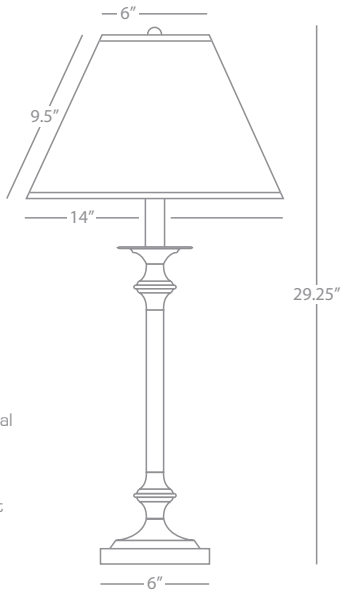

Wilton

WILTON

2609X

Table lamp

1-150W Max.

Bulb Type: A

Switch: 3-Way

Antique Rust Finish over Metal

Golden Saki Fabric Shade

SHADE OPTION:

2609CLP Cloud Parchment