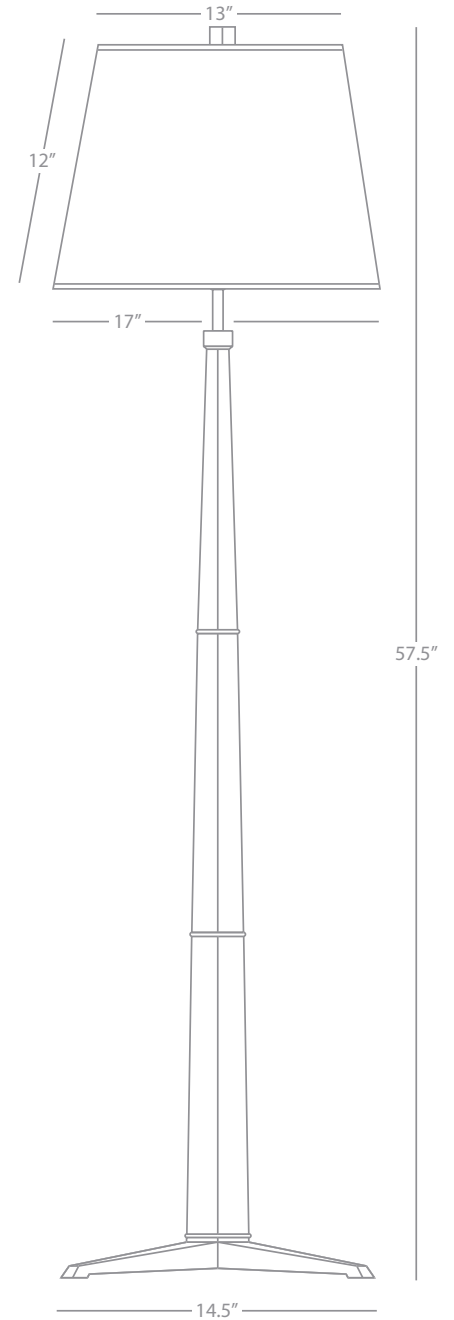

TRIAD

9000B

Triangular Column Table Lamp

1-150W Max.
Bulb Type: A
Switch: 3-Way
Antique Gold Leaf Finish over Cast Aluminum
Opaque Black Parchment Shade w/ Gold Lining

FINISH / SHADE OPTIONS:

- **9000** Antique Gold Leaf
  Pale Shell Dupioni Fabric
- **9002** Gilt Bronze
  Golden Saki Fabric