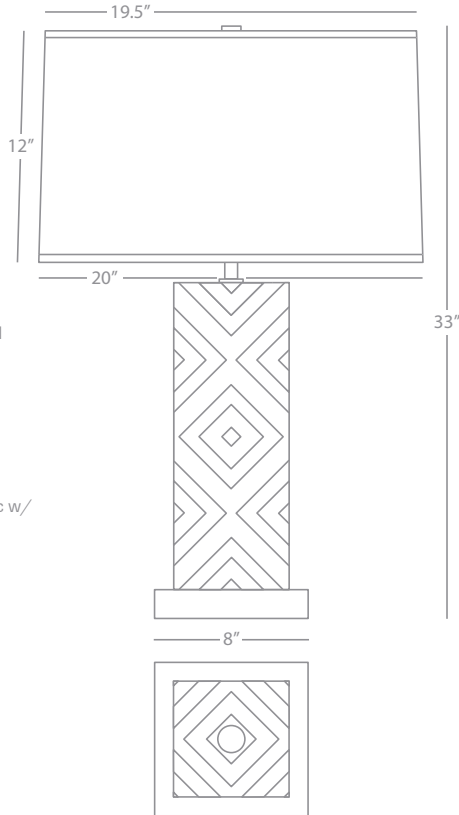

Mary McDonald Santorini

MARY MCDONALD SANTORINI

2591

Table Lamp - Pattern #1

1-150W Max.
Bulb Type: A
Switch: Hi-Lo Dimming
Blue and White Glazed Ceramic w/
Satin Brass Finished Accents
Lucite Base
Translucent White Mont Blanc
Parchment Shade