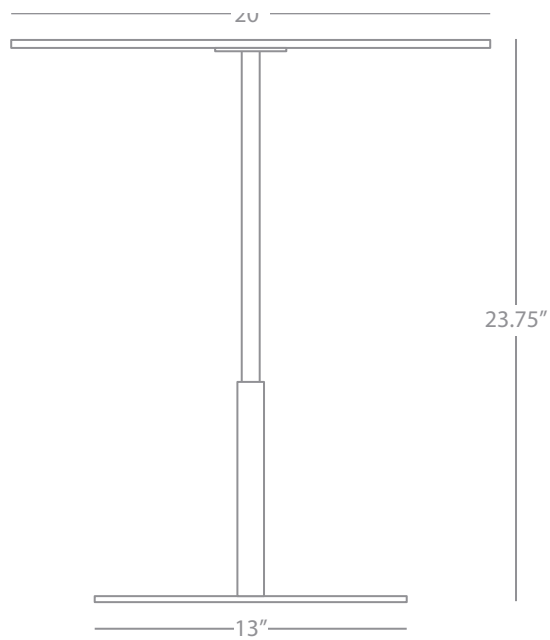

Saturnia

SATURNIA

S915

Side Table

Stainless Steel Finish

20" x 3/8" Clear Tempered Glass Top

FINISH OPTION:

Z915 Deep Patina Bronze