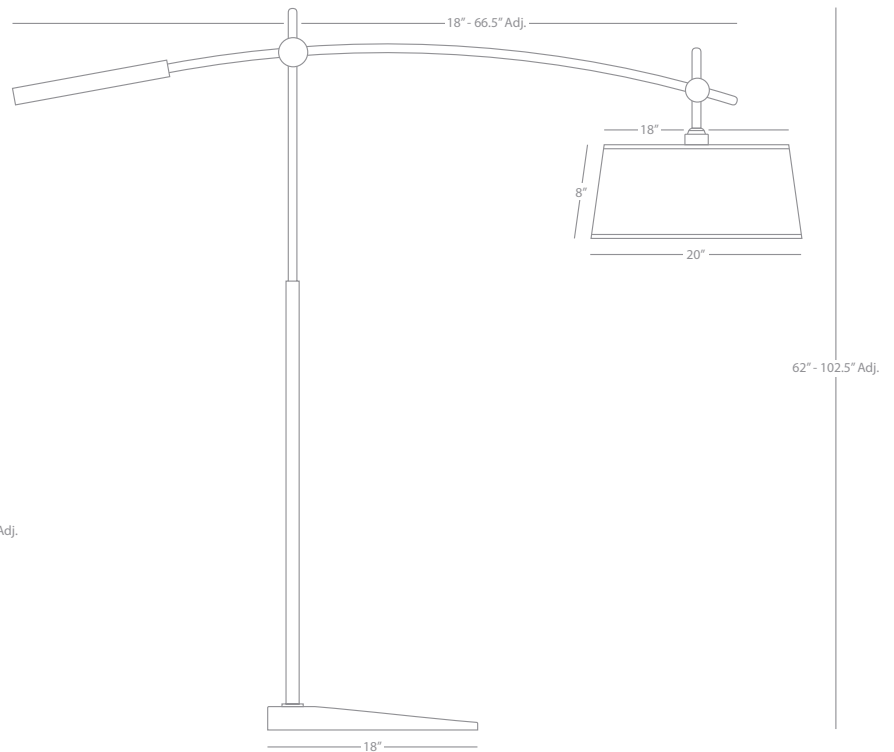

RICO ESPINET MILES

B2097

Adjustable Boom Floor Lamp

2-100W Max.

Bulb Type: A

Switch: On-Off Foot Switch

Brushed Nickel Finish over Metal

Concrete Painted Finish over Iron Base

Open Weave White Linen Shade w/ Bottom Diffuser

FINISH / SHADE OPTIONS:

Z2097 Deep Patina Bronze Finish

Electrochemical Phosphatized Iron Base

Open Weave Heather Linen Shade