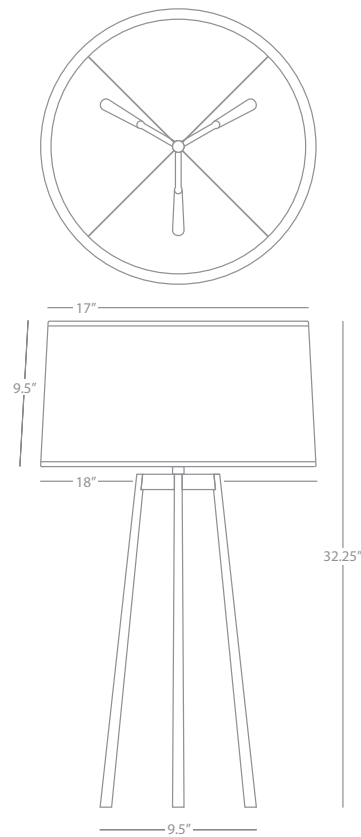

RICO ESPINET SHINTO

2170

Tripod Table Lamp

1 - 150W Max.
Bulb Type: A
Switch: 3 - Way
Wrought Iron Finish over Steel
Ascot White Fabric Shade w/
Black Contrast Trim