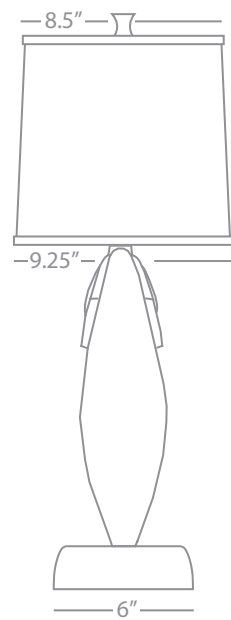

138L

Table Lamp (Left Facing)

1-150W Max.

Bulb Type: A

Switch: 3-Way

Tudor Bronze Finish over Cast Metal

Radius-Corner Rectangular, Golden Saki Fabric Shade

OPTION:

138R Right Facing