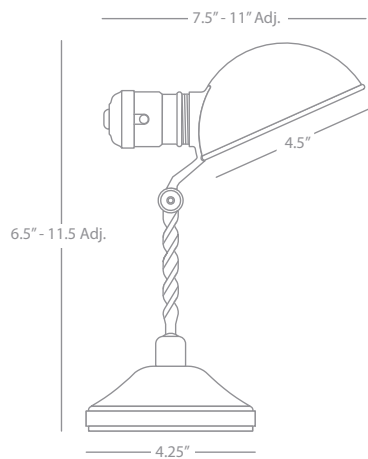

CRICKET

173

Accent Lamp

1-40W Max.
Bulb Type: A Torpedo
Switch: On-Off Push Thru Switch
Antique Brass Finish over Metal
Metal Shade

FINISH OPTIONS:

D173 Dark Antique Nickel

S173 Polished Nickel

Z173 Deep Patina Bronze