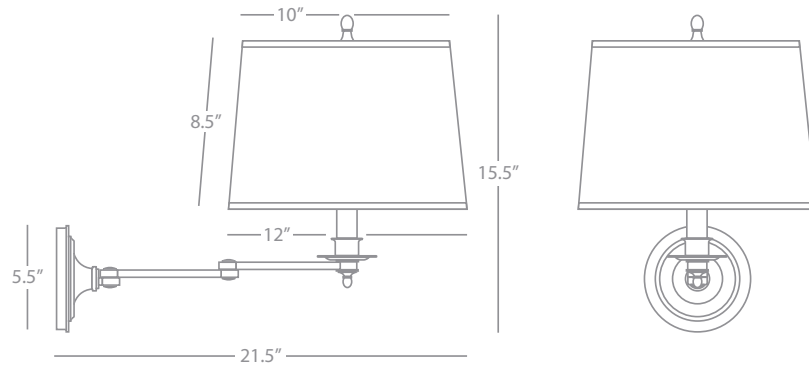

2150

Swing Arm Sconce
1-100W Max.
Bulb Type: A
Switch: Full Range Dimmer
24" Cord Cover/ Direct Wire
Dark Natural Brass Finish
Driftwood Linen Shade w/ Brown Tape Trim