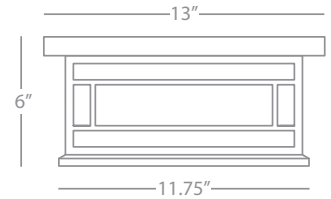

CANDLER

CP543

Small Outdoor Flush Mount

2-60W Max.
Bulb Type: B11 Torpedo
Direct Wire
Antique Copper Finish over Brass
Ecru Glass Shade Panels
UL Rated Damp Location

FINISH/ SHADE OPTIONS:

WZ543 Weathered Zinc
White Glass
Z543 Deep Patina Bronze
Ecru Glass