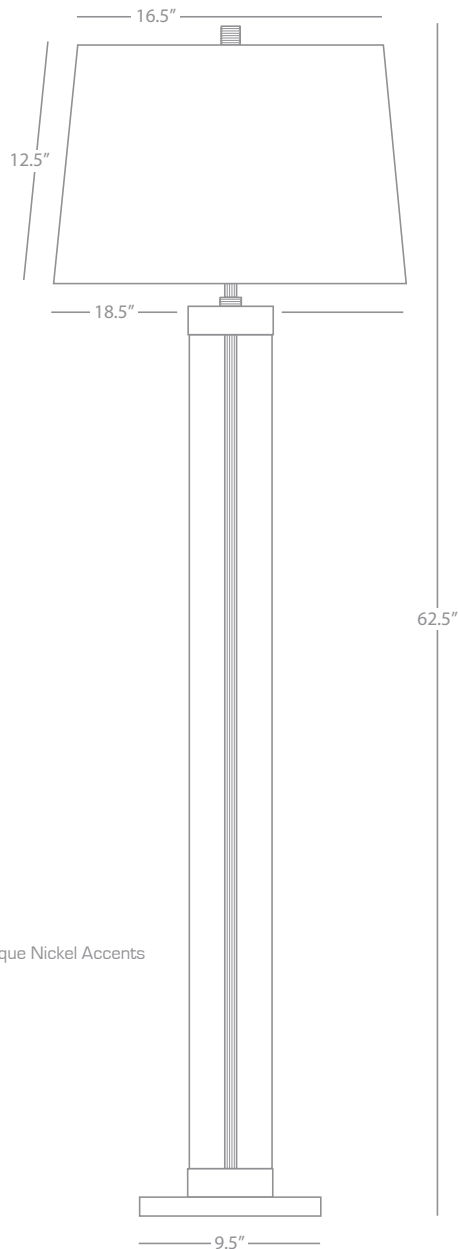

ANDRE

D3320

Floor Lamp

1-150W Max.

Bulb Type: A

Switch: Full Range Dimmer

Clear Glass Column w/ Dark Antique Nickel Accents

Off-White Cotton Shade w/ Rolled Edge Hem

FINISH OPTION:

Z3320 Deep Patina Bronze