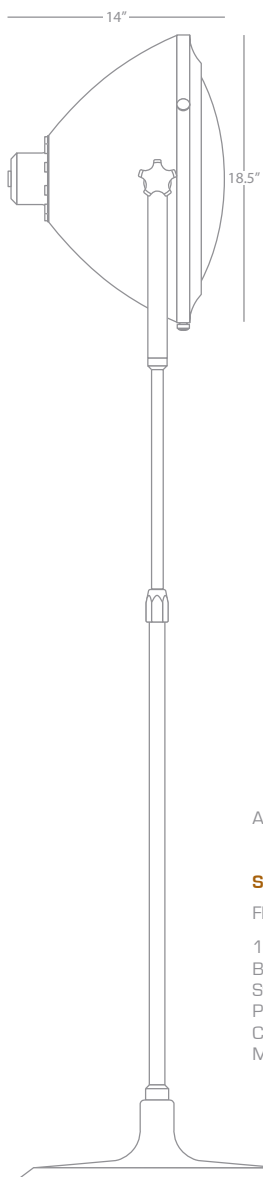

Apollo

APOLLO

S1567

Pendant

1-150W Max.
Bulb Type: A
Direct Wire
Polished Nickel Finish w/
Charcoal Gray Painted Accents
Metal Shade w/ Frosted Glass Diffuser
Susp. Hardware: 3 pcs. 3/4" X 12"
& 1 pc. 3/4" X 6" Extension Rods

APOLLO

S1566

Floor Lamp

1-150W Max.
Bulb Type: A
Switch: On-Off Foot Switch
Polished Nickel Finish w/
Charcoal Gray Painted Accents
Metal Shade w/ Frosted Glass Diffuser