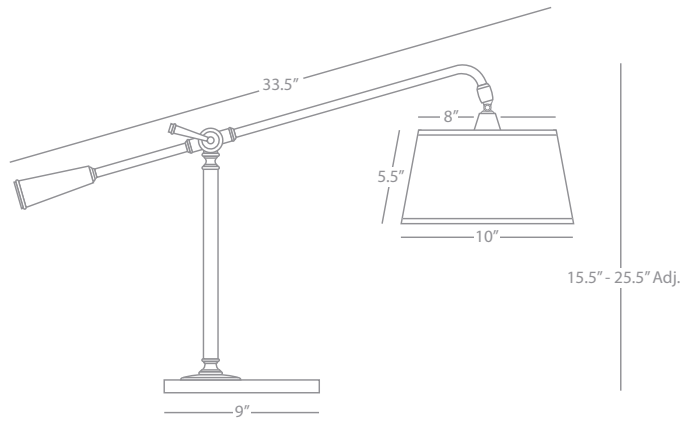

Jasper

JASPER

Z2106

Adjustable Boom Table Lamp

1 - 60W Max.
Bulb Type: G16.5 Candelabra
Switch: Hi-Lo Line Switch
Cocoa Brown Powder Coat Finish
Deep Patina Bronze Accents
Oyster Linen Shade w/ Bottom Diffuser

FINISH OPTION:

S2106 Matte Black Powder Coat
Polished Nickel Accents

JASPER

S2105

Adjustable Boom Floor Lamp

1-150W Max.
Bulb Type: A
Switch: Full Range Foot Dimmer
Matte Black Powder Coat Finish
Polished Nickel Accents
Oyster Linen Shade

FINISH OPTIONS:

Z2105 Cocoa Brown Powder Coat
Deep Patina Bronze Accents

59.5" - 76" Adj.