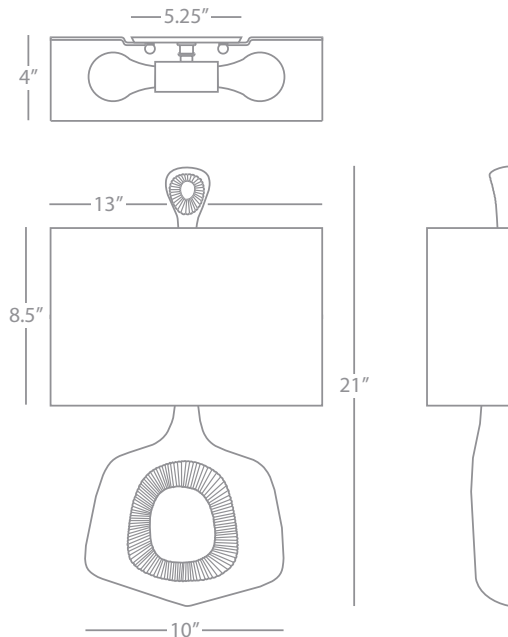

731

Reform Wall Sconce

2-60W Max.
Bulb Type: A
Direct Wire Only
Ceramic w/White Glaze Finish
Rectangular White Linen Fabric Shade w/ Rolled Edge Hem