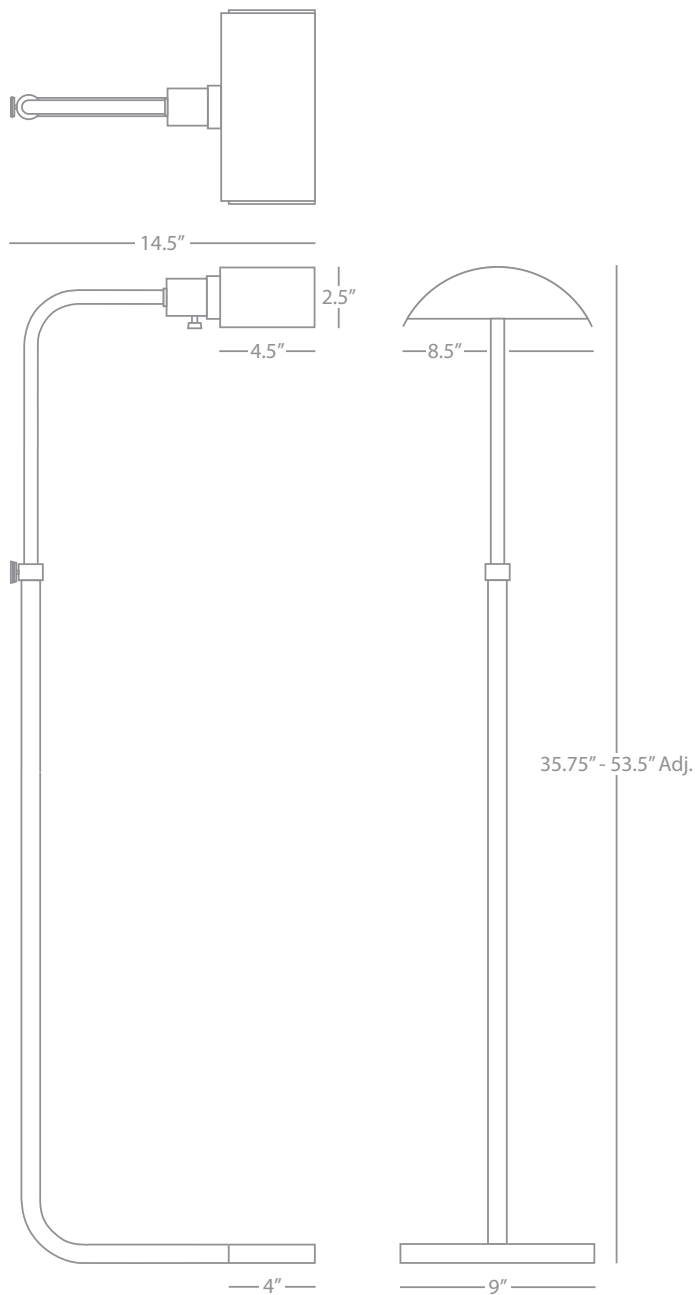

Koleman

KOLEMAN

S461

Adjustable Task Floor Lamp

1 - 60W Max.

Bulb Type: A

Switch: Hi-Lo Dimming

Polished Nickel Finish

Metal Shade

FINISH OPTIONS:

461 Aged Brass

Z461 Deep Patina Bronze