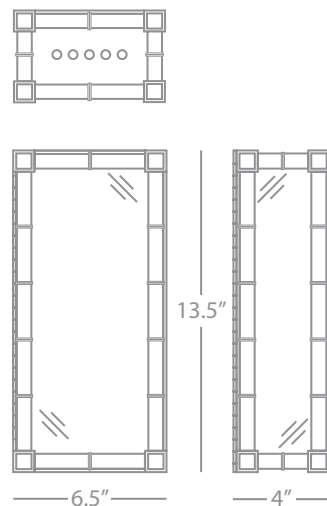

S760

Small Wall Sconce

2-60W Max.
Bulb Type: B11 Torpedo
Direct Wire Only
Polished Nickel Finish
Frosted White Glass Shade

FINISH OPTIONS:

760 Antique Brass
Z760 Deep Patina Bronze