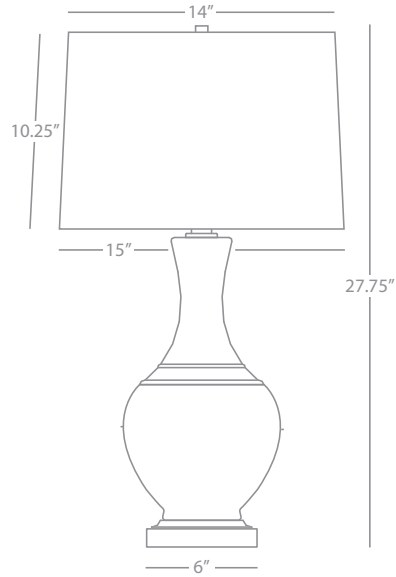

Ariel

Edgar

EDGAR

230

Table Lamp

1-150W Max.
Bulb Type: A
Switch: Full Range Dimmer
Lily Glazed Ceramic
Deep Patina Bronze Accents
Off-White Linen Shade
w/ Rolled Edge Hem

FINISH OPTION:

231 Celadon