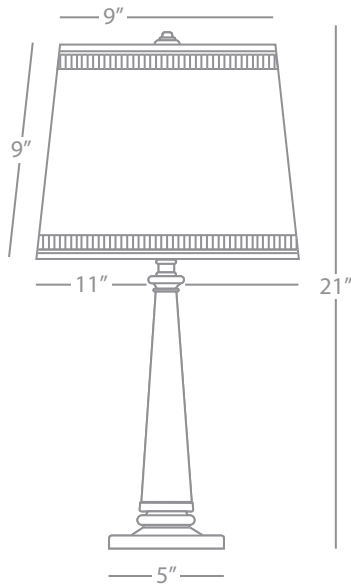

Lucidity | Goddess

LUCIDITY

3305

Tapered Column Accent Lamp

1-150W Max.
Bulb Type: A
Switch: 3-Way
Acrylic Column w/ Silver Plated Accents
White Mont Blanc Parchment Shade w/
Grosgrain Trim