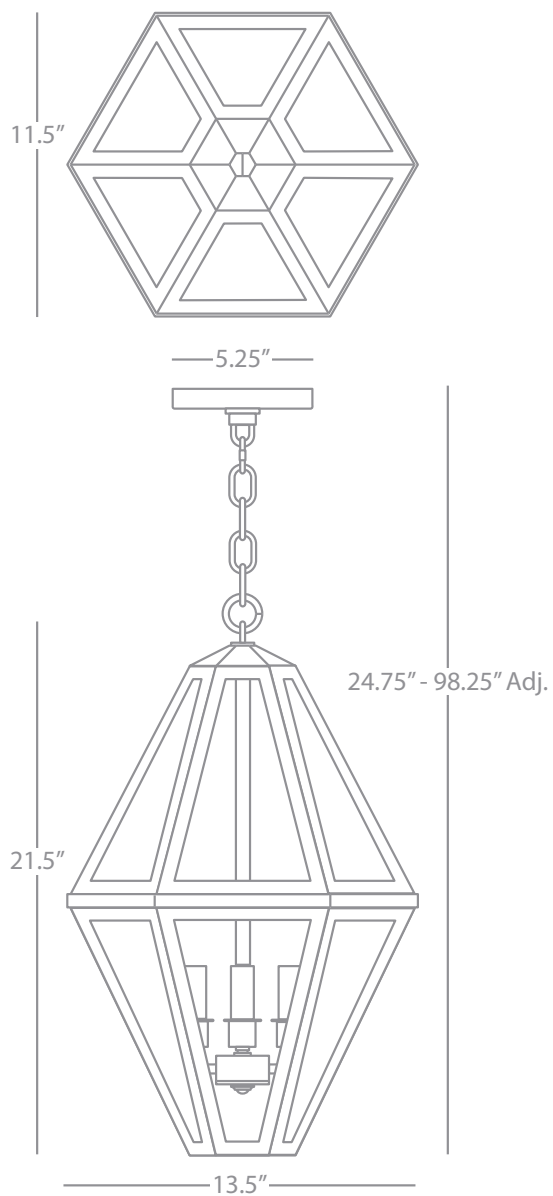

WILLIAMSBURG

562

Outdoor 6-Sided Pendant

3 - 60W Max

Bulb Type: B10.5 Candelabra

Direct Wire

Natural Brass

Clear Seeded Glass Shade Panels

Susp Hardware: 6 Ft. Chain

UL Rated Damp Location

FINISH/ SHADE OPTIONS:

B562 Satin Nickel

Z562 Deep Patina Bronze