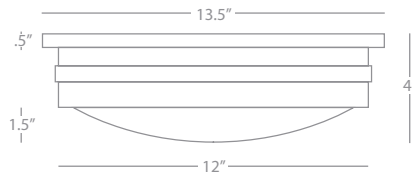

Z1314

13.5" Dia. Flush Mount

2-60W Max.
Bulb Type: B11 Torpedo
Direct Wire Only
Deep Patina Bronze over Metal
White Frosted Glass Shade

FINISH OPTIONS:

B1314 Antique Silver
C1314 Polished Chrome
S1314 Polished Nickel