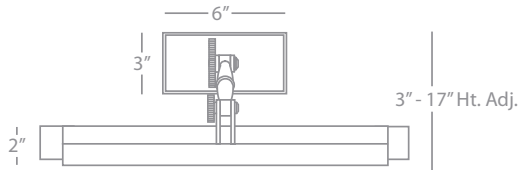

Meilleur

MEILLEUR

407

18" Picture light
2-25W Max.
Bulb Type: B9.5 Candelabra
Switch: On-Off Line
Cord Cover / Direct Wire
Antique Brass Finish
Metal Shade
FINISH OPTIONS:
D407 Dark Antique Nickel
Z407 Deep Patina Bronze