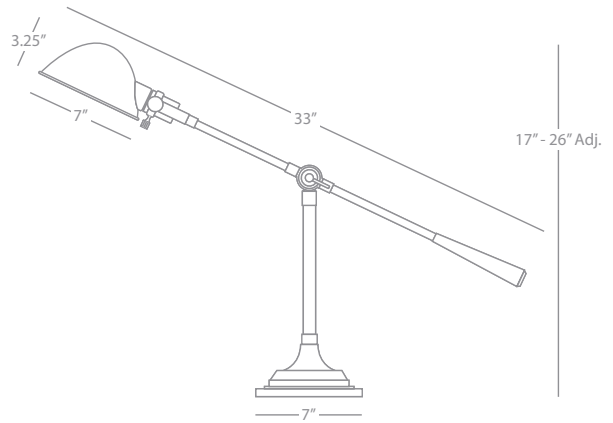

ALVIN

S1913

Boom Pharmacy Table Lamp

1-60W Max.
Bulb Type: A
Switch: Full Range Dimmer
Polished Nickel Finish over Metal / Brass
Metal Shade

FINISH OPTIONS:

1913 Antique Brass
Z1913 Deep Patina Bronze