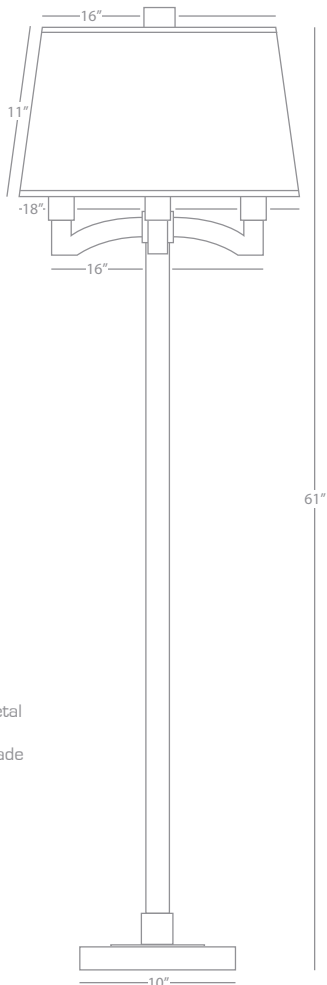

DOUGHNUT

144

4-Arm Floor Lamp

4-60W Max.
Bulb Type: A
Switch: Full Range Dimmer
Antique Silver Finish over Metal
Ebony Finished Wood Base
Square Snowflake Fabric Shade

FINISH OPTIONS:

145 Deep Patina Bronze