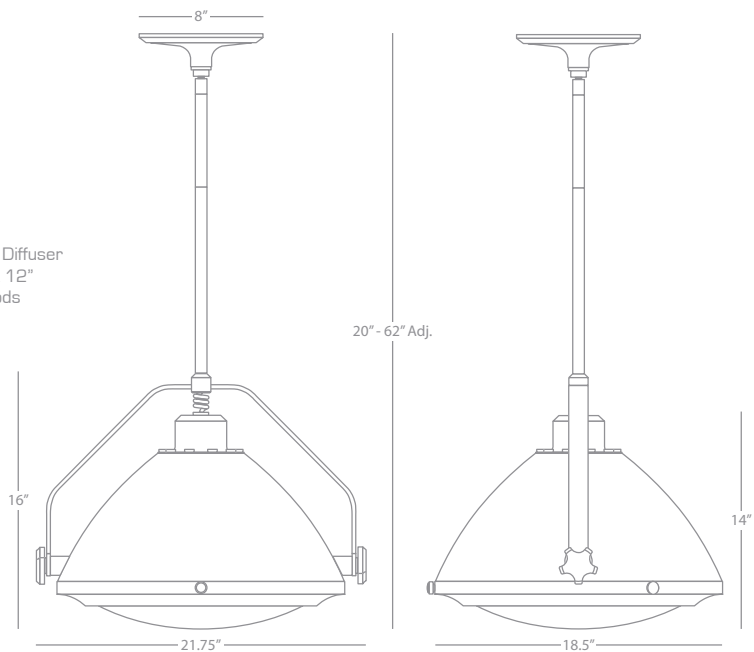

S1567

S1566

Apollo

APOLLO

S1567

Pendant

1-150W Max.
Bulb Type: A
Direct Wire
Polished Nickel Finish w/
Charcoal Gray Painted Accents
Metal Shade w/ Frosted Glass Diffuser
Susp. Hardware: 3 pcs. 3/4" X 12"
& 1 pc. 3/4" X 6" Extension Rods