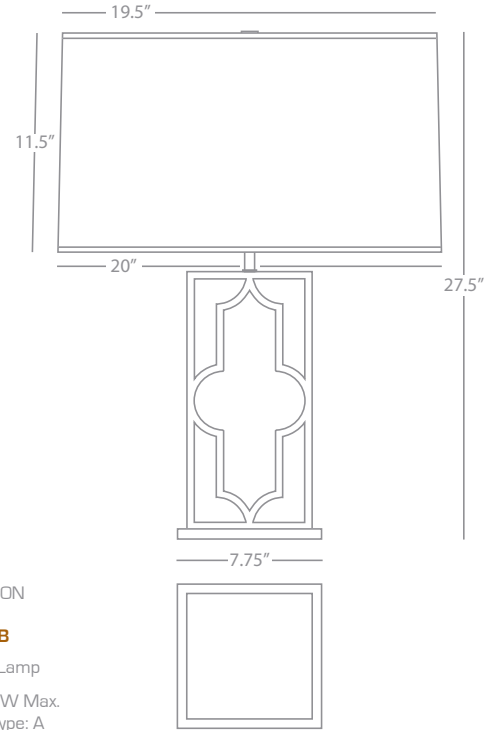

Addison

ADDISON

1574

Pendant

3-100W Max.

Bulb Type: A

Direct Wire

Weathered Brass Finish

Taupe Dupioni Fabric Shade

w/ Decorative Metal Band

Susp. Hardware: 1 pc. 5/8" x 6" &

3 pcs. 5/8" x 12" Extension Rods

ADDISON

1570B

Table Lamp

1-150W Max.

Bulb Type: A

Switch: Hi-Lo Dimming

Weathered Brass Finish w/

Antique Mirror Accents

Black Painted Opaque Parchment

Shade w/ Matte Gold Lining

SHADE OPTION:

1570 Taupe Dupioni Fabric

ADDISON

1572

Wall Sconce

1-60W Max.

Bulb Type: B10.5 Candelabra

Direct Wire Only

Weathered Brass Finish w/

Antique Mirrored Accents

Clear Glass Shade Panels

ADDISON

1571

Wide Table Lamp

2-100W Max.

Bulb Type: A

Switch: On-Off Pull Chains

Weathered Brass Finish w/

Antique Mirror Accents

Rectangular Taupe Dupioni Fabric Shade

SHADE OPTION:

1571B Black Painted Opaque Parchment

Matte Gold Lining

ADDISON

1573

Flush Mount

2-60W Max.

Bulb Type: A

Direct Wire

Weathered Brass Finish

White Glass Shade Panels