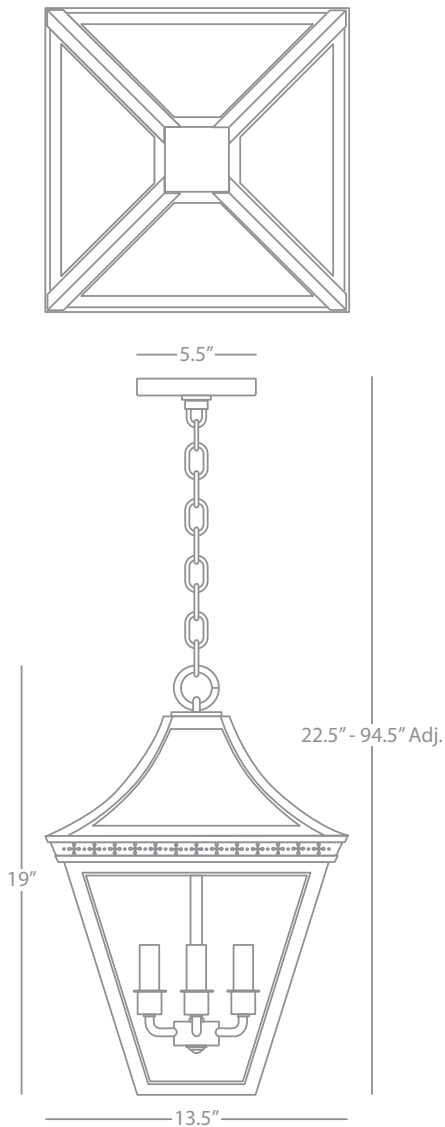

Charleston

CHARLESTON

Z561

Outdoor Sconce

1 - 100W Max
Bulb Type: A
Direct Wire Only
Deep Patina Bronze Finish over Brass
Clear Glass Shade Panels
UL Rated Wet Location

FINISH OPTIONS:

561 Antique Brass
B561 Satin Nickel

CHARLESTON

560

Outdoor Pendant

4 - 60W Max.
Bulb Type: B10.5 Candelabra
Direct Wire
Antique Brass
Clear Glass Shade Panels
Susp. Hardware: 6 Ft. of Chain
UL Rated Damp Location

FINISH/ SHADE OPTIONS:

B560 Satin Nickel
Z560 Deep Patina Bronze