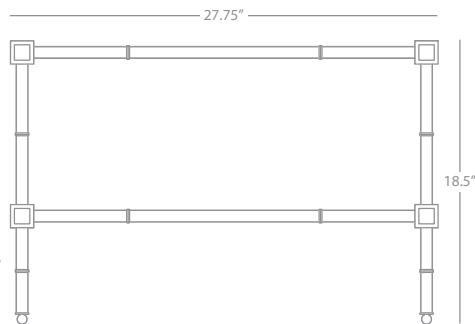

Jonathan Adler Meurice

JONATHAN ADLER MEURICE

S658

Two Tier Table

Polished Nickel Finish over Metal
Clear Tempered Glass Table Top and Shelf

FINISH OPTIONS:

658 Antique Natural Brass