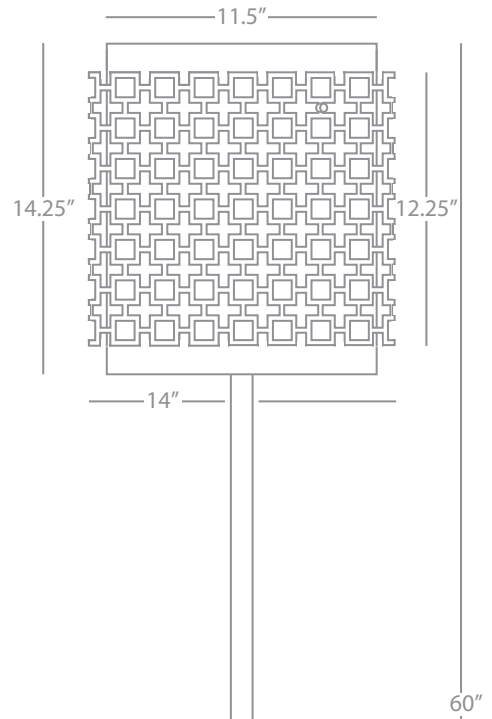

Jonathan Adler Parker

JONATHAN ADLER PARKER

S660

Table Torchiera

1-60W Max.
Bulb Type: A
Switch: Full Range Dimmer
Polished Nickel Finish
White Carrara Marble Base
Frosted White Cased Glass Shade
Perforated Metal Outer Shade

FINISH OPTION:

Z660 Deep Patina Bronze
Matching Metal Base