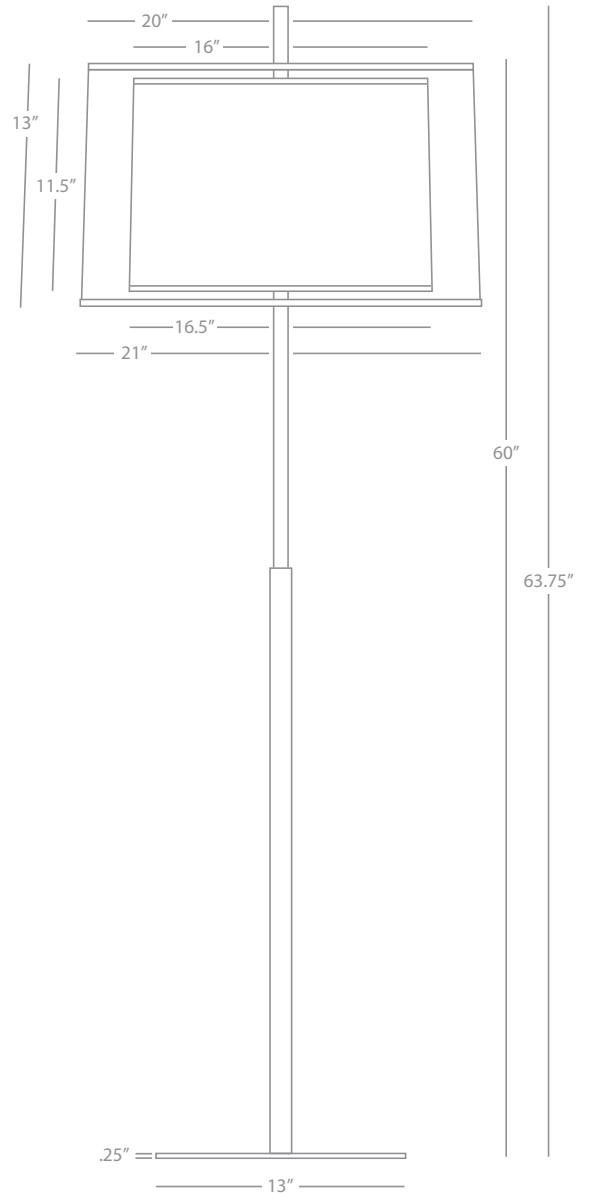

Saturnia

SATURNIA

Z2184

Accent Lamp

1 - 60W Max.
Bulb Type: G16.5
Switch: On-Off Line Switch
Deep Patina Bronze Finish over Metal
Bronze Transparent Fabric Exterior Shade w/
Ascot White Fabric Interior Shade

FINISH / SHADE OPTIONS:

S2194 Stainless Steel Finish
Silver Transparent Fabric
Exterior Shade w/ Ascot White
Fabric Interior Shade