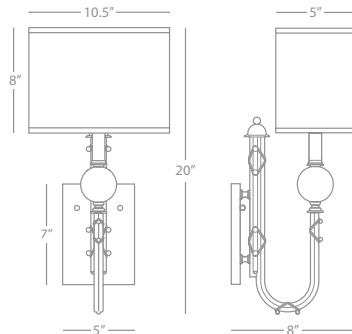

MARY MCDONALD ONDINE

2514

Large Wall Sconce

1-60W Max.

Bulb Type: B10.5 Candelabra

Direct Wire Only

Natural Brass Finish w/ Crystal Accents

Rectangular Off White Silk Shade

SHADE OPTIONS:

2514B Black Opaque Parchment Shade w/ Gold Tortoise Lining

2514R Ruby Red Side Pleat Silk Shade