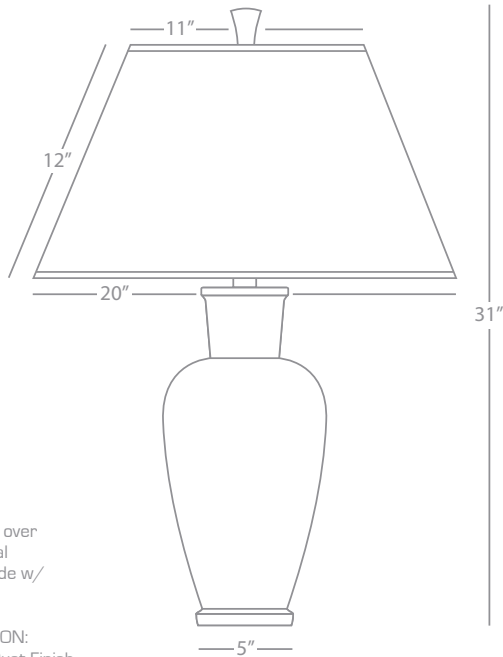

Beaux Arts

BEAUX ARTS

9867B

Urn Table Lamp

1-150W Max.

Bulb Type: A

Switch: 3-Way

Antique Copper Finish over

Hammered Cast Metal

Black Parchment Shade w/

Gold Tortoise Lining

FINISH / SHADE OPTION:

9857 Antique Rust Finish

Golden Saki Fabric

9857X Antique Rust Finish

Translucent Flax Parchment

9867 Dark Antique Copper Finish

Oyster Lining