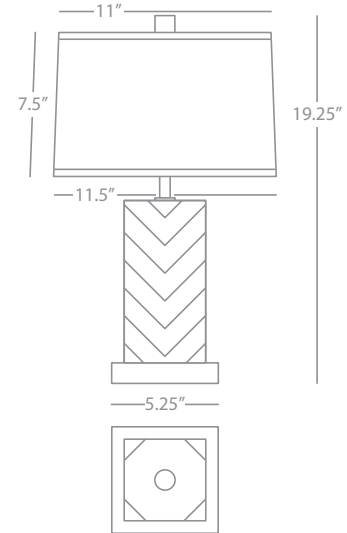

MARY MCDONALD SANTORINI

2592

Accent Lamp - Pattern #2

1-60W Max.
Bulb Type: G16.5 Candelabra
Switch: Hi-Lo Line Switch
Blue and White Glazed Ceramic w/ Satin
Brass Finished Accents
Lucite Base
Translucent White Mont Blanc Parchment
Shade w/ Self Fabric Top Diffuser