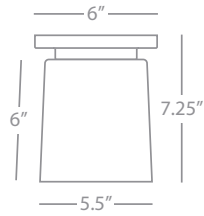

Rico Espinet Nina

RICO ESPINET NINA

Z2058

Corta Flush Mount
1-60W Max.
Bulb Type: B11 Torpedo
Direct Wire Only
Deep Patina Bronze Finish over Metal
Frosted White Cased Glass Shade