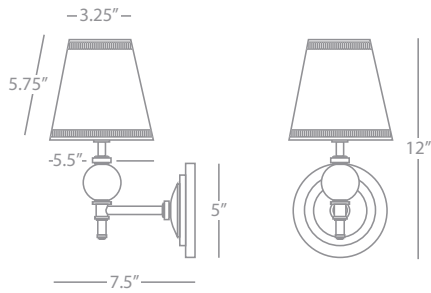

Muse

MUSE

3314

Calliope Wall Sconce

1-60W Max.
Bulb Type: B10 Candelabra
Direct Wire Only
Lead Crystal w/ Silver Plated Accents
White Mont Blanc Parchment
Shade w/ Grosgrain Trim