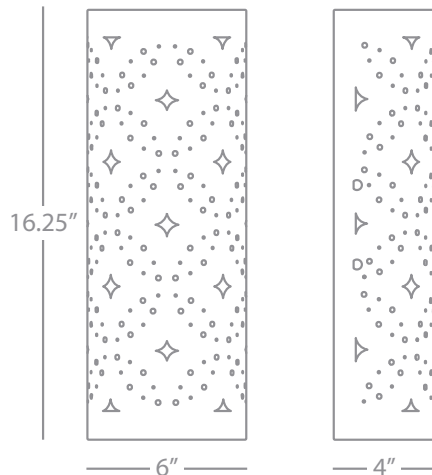

ARIES

9007

Half Round Sconce

2 - 60W Max.
Bulb Type: B10.5 Candelabra
Direct Wire Only
Deep Patina Bronze Finish
Perforated Metal Shade