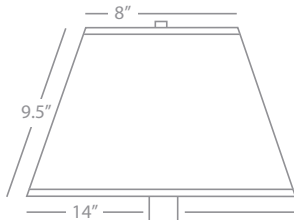

56"

10"

ABBEY BRONZE

L386X

Column Table Lamp
 1-150W Max.
 Bulb Type: A
 Switch: 3-Way
 Victorian Bronze Finish over Cast Metal/Steel
 Parchment Saki Fabric Shade

SHADE OPTION:

L386 Natural Crystal Pleat Fabric
 Dims: 6" X 14" X 9.5"