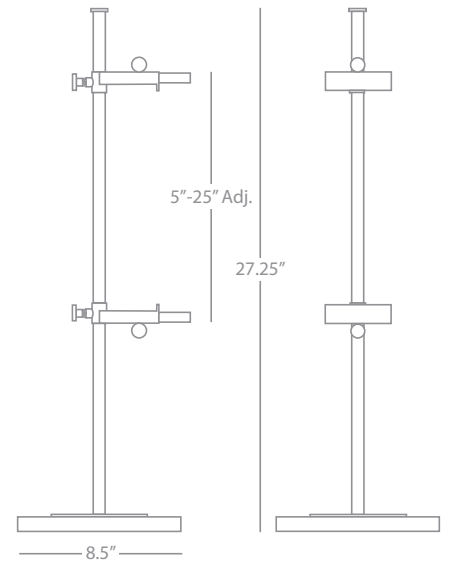

JONATHAN ADLER BRISTOL

S707

Adjustable Table Easel
Polished Nickel Finish
Carrera Marble Base

FINISH OPTION:

707 Natural Brass
Honed Travertine Base