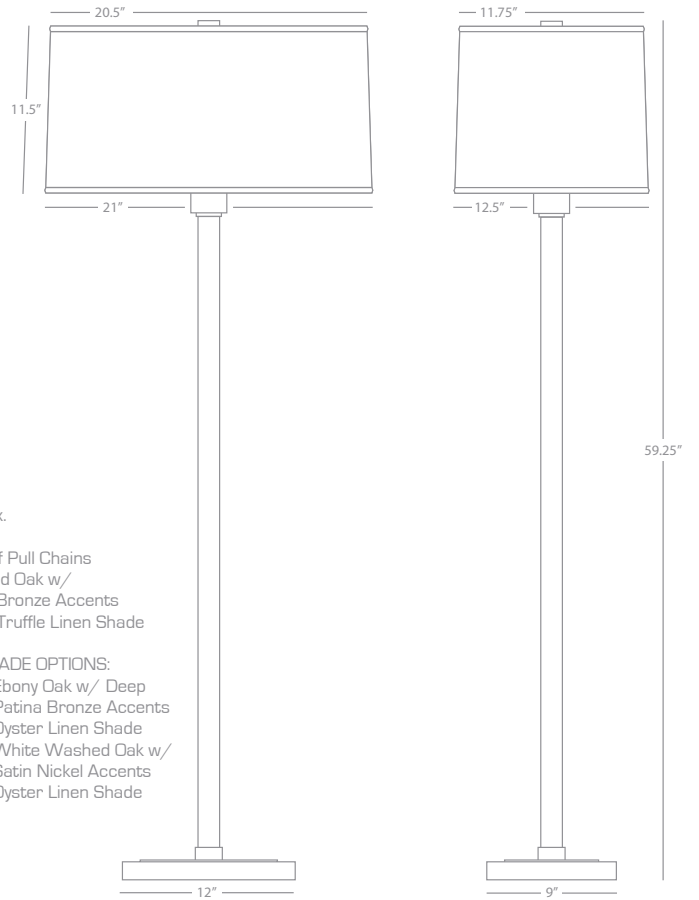

Stick Accent Lamp

2-60W Max.
Bulb Type: G16.5 Candelabra
Switch: On-Off Line Switch
Ebony Finished Oak w/
Deep Patina Bronze Accents
Rectangular Oyster Linen Shade

FINISH / SHADE OPTIONS:

- 2401X** Ebony Oak w/ Deep Patina Bronze Accents
Truffle Linen Shade
- 2411** White Washed Oak w/ Satin Nickel Accents
Oyster Linen Shade