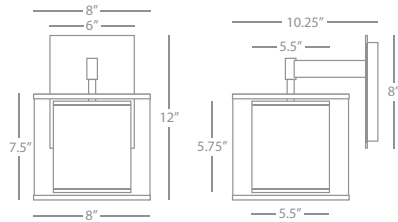

Saturnia

SATURNIA

S2192

Wall Sconce

1 - 60W Max.
Bulb Type: B10 Candelabra
Switch: On-Off Line Switch
24" Cord Cover/ Direct Wire
Stainless Steel Finish over Metal
Silver Transparent Fabric Exterior Shade
w/ Ascot White Fabric Interior Shade

FINISH / SHADE OPTIONS:

Z2182 Deep Patina Bronze Finish
Bronze Transparent Fabric
Exterior Shade w/ Ascot
White Fabric Interior Shade