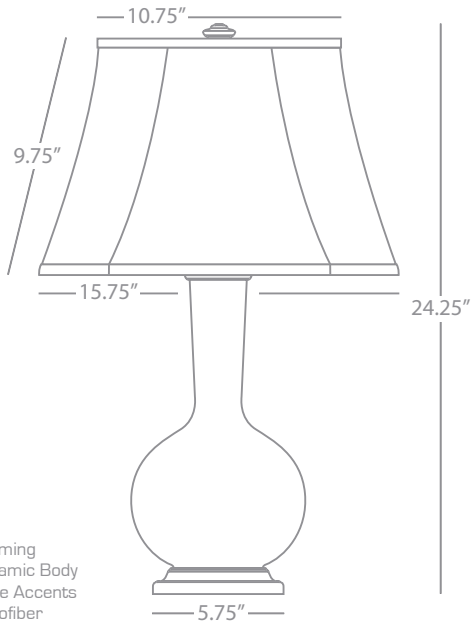

Devon

DEVON

1482

Accent Lamp

1 - 100W Max.

Bulb Type: A

Switch: Hi - Lo Dimming

Canary Glazed Ceramic Body

Deep Patina Bronze Accents

Warm White Microfiber

Empire Shade

See Page 173 for

Color / Base / Shade Options