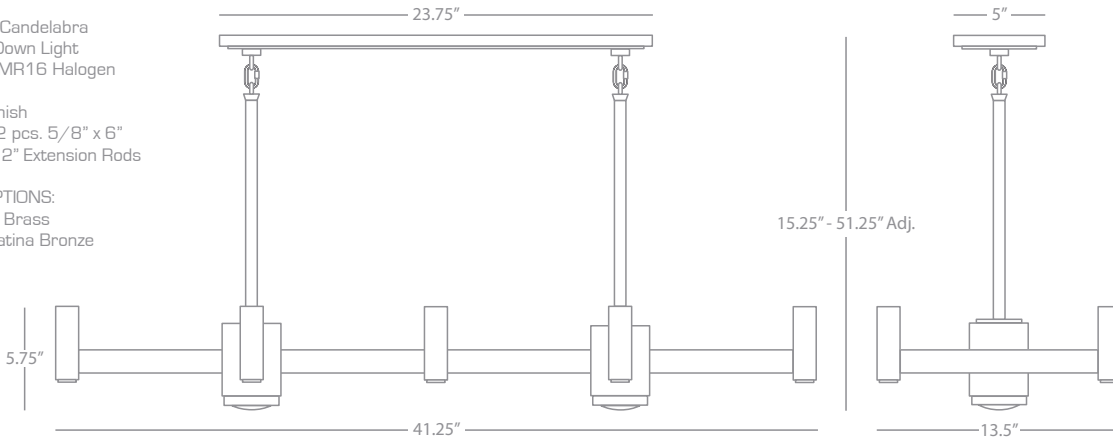

Delany

DELANY

S4501

Rectangular Chandelier

10-60W Max.
Bulb Type: B10.5 Candelabra
2-35W Max. for Down Light
Bulb Type: GU10 MR16 Halogen
Direct Wire
Polished Nickel Finish
Susp. Hardware: 2 pcs. 5/8" x 6"
& 6 pcs. 5/8" x 12" Extension Rods

FINISH SHADE OPTIONS:

- **4501** Antique Brass
- **Z4501** Deep Patina Bronze

DELANY

4501N

Shades Only for Rectangular Chandelier

Oyster Linen Shades
Nickel Candle Followers
QTY: 10

FINISH OPTION:

- **4501B** Brass Candle Followers