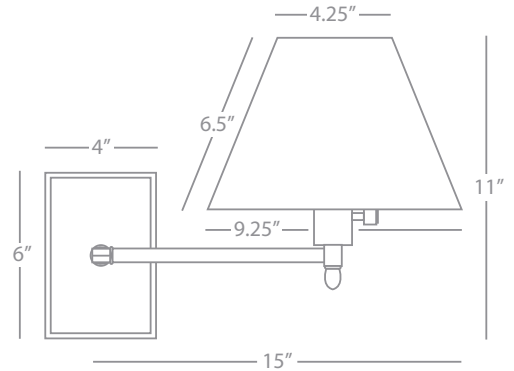

MEILLEUR

Z428X

Single Swing Arm Wall Sconce
1-100W Max.
Bulb Type: A
Switch: Full Range Dimmer
Cord Cover / Direct Wire
Deep Patina Bronze Finish over Metal
Light Beige Linen Shade w/ Rolled Edge Hem

FINISH OPTION:

S428X Polished Nickel
Off White Linen

MEILLEUR

Z429X

Double Swing Arm Sconce
1-100W Max.
Bulb Type: A
Switch: Full Range Dimmer
Cord Cover / Direct Wire
Deep Patina Bronze Finish
Light Beige Linen Shade w/ Rolled Edge Hem

FINISH/ SHADE OPTION:

S429X Polished Nickel
Off White Linen