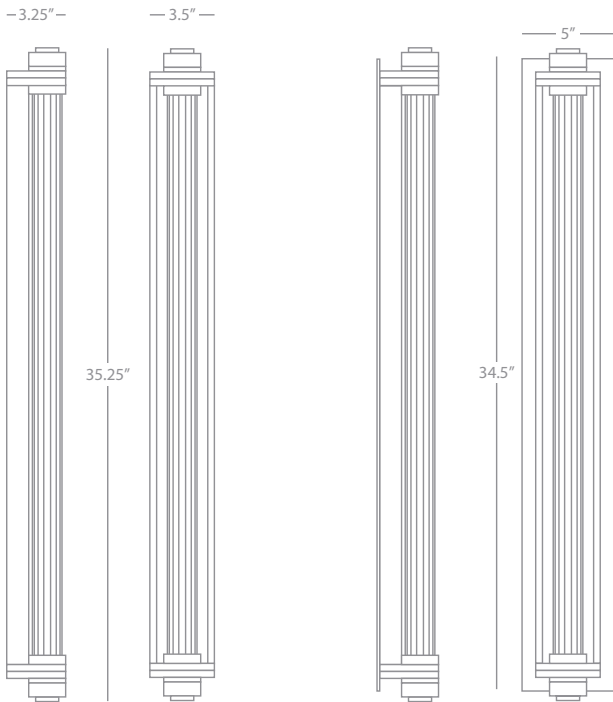

Shown with Optional Junction Box Cover Plate

HALO

C1331

Medium Bath Sconce

1 - 21W Max.
Bulb Type: T5 Bi-Pin Fluorescent
Direct Wire Only
Brushed Chrome Finish w/
Polished Chrome Accents
White Reeded Acrylic Shade

FINISH / SHADE OPTIONS:

1331 Brushed Brass Finish w/
Polished Brass Accents
B1331 Brushed Nickel Finish w/
Polished Nickel Accents

*Metal Junction Box Cover Plate in Matching Finish Included