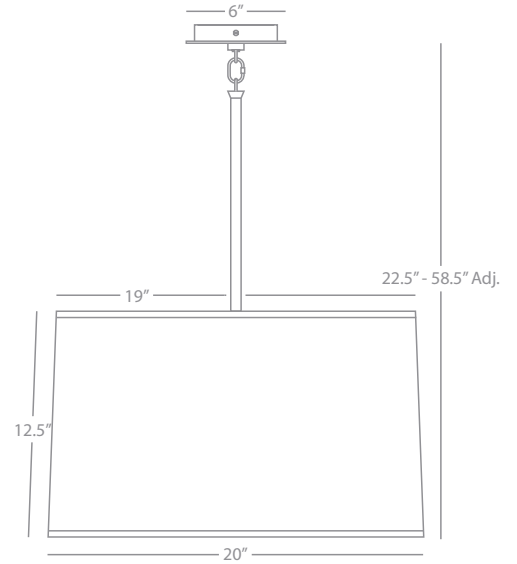

Z2179

Pendant

3 - 100W Max.
Bulb Type: A
Direct Wire Only
Deep Patina Bronze Finish over Metal
Fondine Fabric Shade
19" Dia. Acrylic Diffuser
Susp. Hardware: 3pcs-5/8" x 12" &
1pc -5/8" x 6" Extension Rods

FINISH OPTIONS:

S2189 Stainless Steel Finish

ECHO

S2186

Narrow Pendant

1 - 60W Max.
Bulb Type: B10 Candelabra
Direct Wire Only
Stainless Steel Finish over Metal
Fondine Fabric Shade
Susp. Hardware: 3pcs-5/8" x 12" &
1pc -5/8" x 6" Extension Rods

FINISH OPTIONS:

Z2176 Deep Patina Bronze