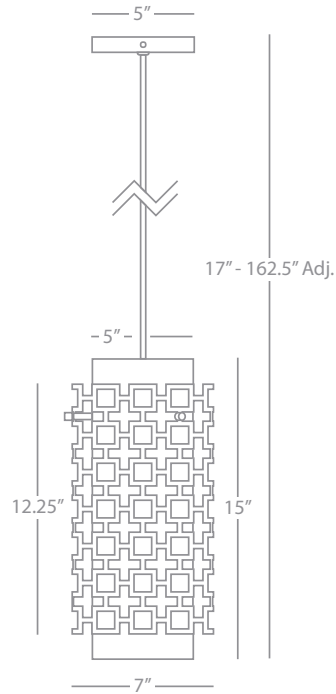

JONATHAN ADLER PARKER

S663

Pendant
1-60W Max.
Bulb Type: A
Direct Wire Only
Polished Nickel Finish over Metal
Frosted White Cased Glass Shade
Perforated Metal Outer Shade
Susp. Hardware: 12 Ft. Cord

FINISH OPTIONS:

663 Antique Brass
Z663 Deep Patina Bronze