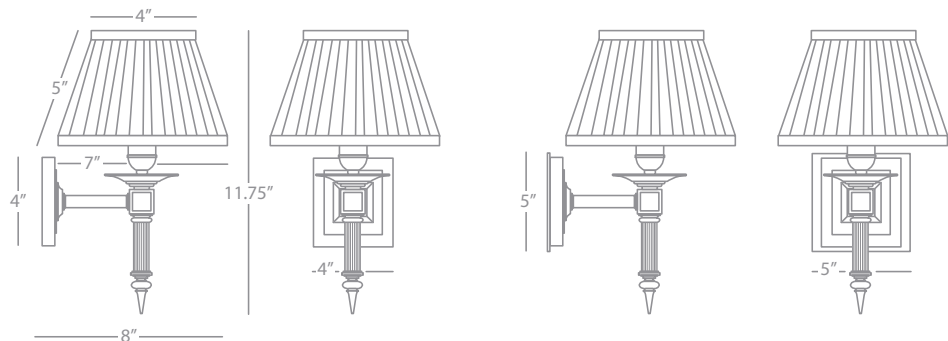

S1999

Wall Sconce
1-60W Max.
Bulb Type: B10 Candelabra
Direct Wire Only
Polished Nickel Finish over Metal
Swan White Silk Side Pleat Shade w/
Matching Metal Frame

FINISH / SHADE OPTIONS:

D1999 Dark Antique Nickel
Swan White Silk Side Pleat Shade

Z1999 Deep Patina Bronze
Oyster Silk Side Pleat Fabric Shade