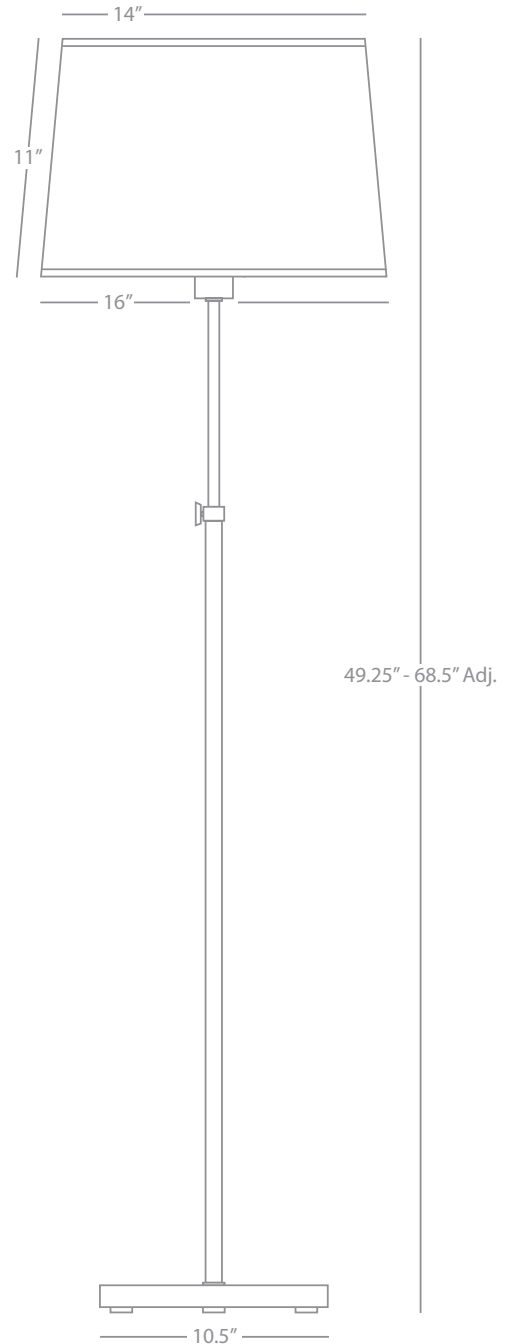

KOLEMAN

463

Adjustable Floor Lamp

1 - 100W Max.
Bulb Type: A
Switch: Hi-Lo Dimming
Aged Brass Finish
Oyster Linen Shade

FINISH OPTIONS:

S463 Polished Nickel
Z463 Deep Patina Bronze