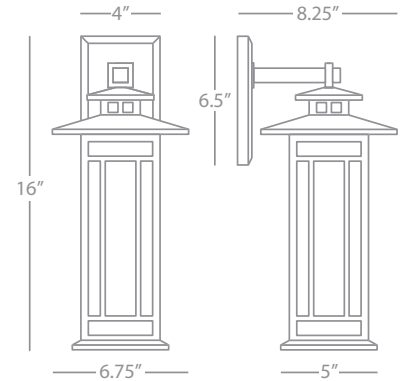

CANDLER

WZ542

Outdoor Sconce

1 - 60W Max.
Bulb Type: B10.5 Candelabra
Direct Wire Only
Weathered Zinc Finish over Brass
White Glass Shade Panels
UL Rated Wet Location

FINISH/ SHADE OPTIONS:

CP542 Antique Copper
Ecru Glass
Z542 Deep Patina Bronze
Ecru Glass