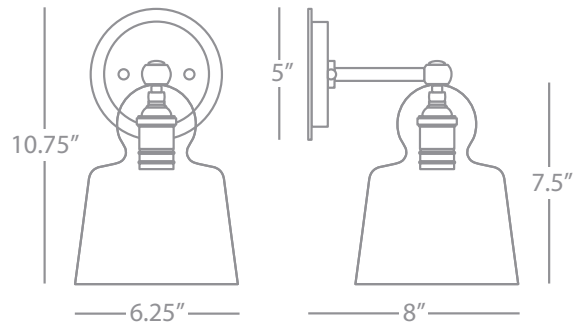

Albert

ALBERT

P745

Wall Sconce

1 - 100W Max.
Bulb Type: A
Direct Wire Only
Patina Nickel Finish
Clear Glass Shade
Ships with 1-40W Filament Bulb