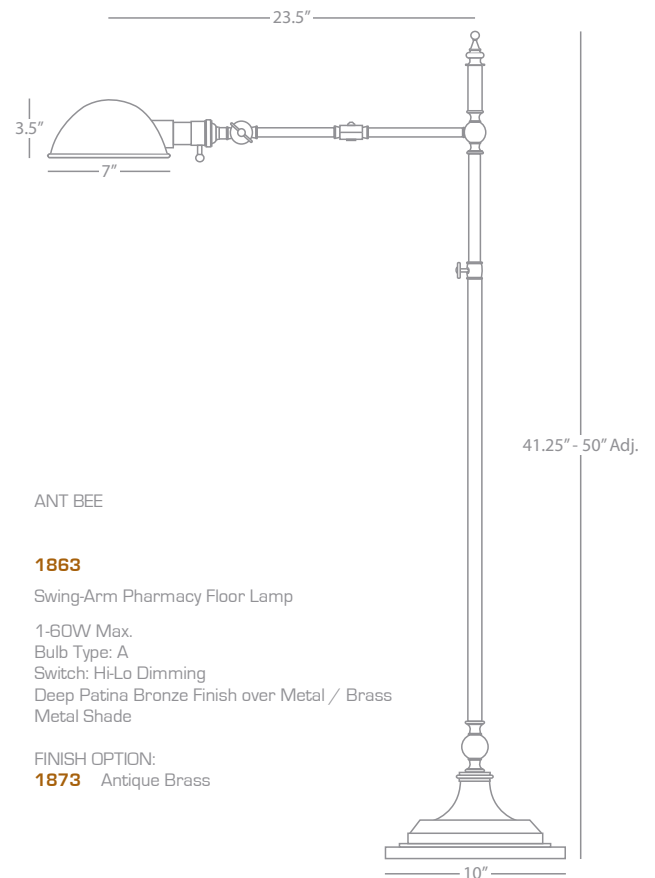

1892 Brushed Nickel

ANT BEE

1862

Swing-Arm Pharmacy Table Lamp

1-60W Max.
Bulb Type: A
Switch: Hi-Lo Dimming
Deep Patina Bronze Finish
Metal Shade

ANT BEE

1874

Pharmacy Wall Swinger

1-60W Max.
Bulb Type: A
Switch: Hi-Lo Dimming
24" Cord Cover or Convertible Direct Wire
Antique Brass Finish over Metal / Brass
Metal Shade

FINISH OPTIONS:

1864 Deep Patina Bronze

ANT BEE

1893

Wall Swinger

1 - 60W Max.
Bulb Type: A
Switch: Hi - Lo Dimming
24" Cord Cover or Convertible Direct Wire
Brushed Nickel Finish over Metal
Oyster Silk Side Pleat Shade

FINISH OPTIONS:

1881 Deep Patina Bronze

1883 Antique Brass