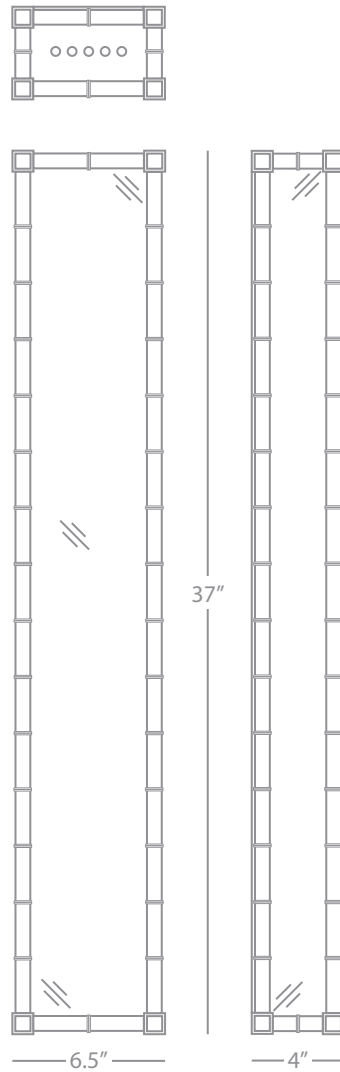

Jonathan Adler Meurice

JONATHAN ADLER MEURICE

762

Large Wall Sconce

5-60W Max.
Bulb Type: B11 Torpedo
Direct Wire Only
Antique Brass Finish
Frosted White Glass Shade

FINISH OPTIONS:

S762 Polished Nickel
Z762 Deep Patina Bronze