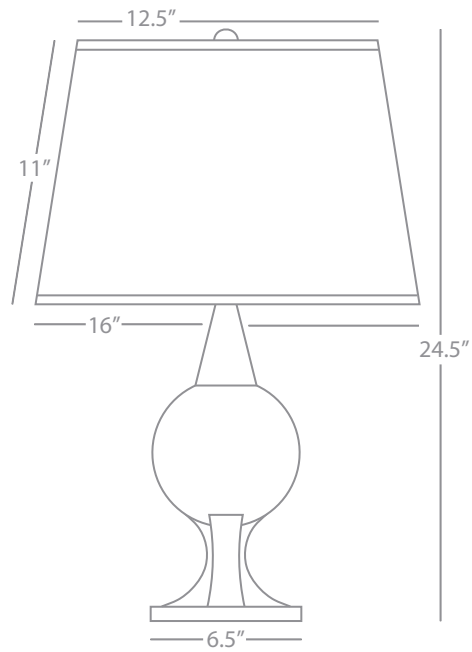

Aster | Badru

ASTER

840X

Table Lamp

1-150W Max.

Bulb Type: A

Switch: 3-Way

Distressed Iron Finish

Raw Linen Shade