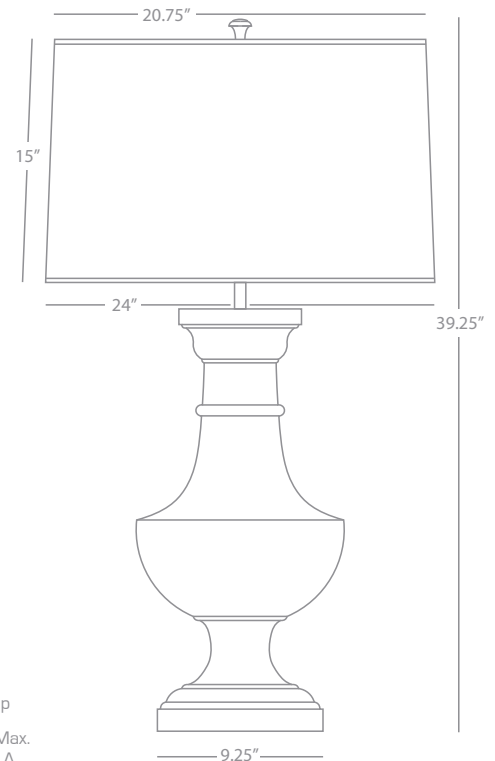

BRONTE

838X

Table Lamp

1-150W Max.

Bulb Type: A

Switch: 3-Way

Faux Limestone Painted Finish over Poly Resin

Taupe Painted Opaque Parchment Shade w/ Matte Silver Lining

FINISH / SHADE OPTIONS:

837 Matte White Painted Finish
White Brussels Linen Shade

837C Matte White Painted Finish
Chocolate Painted Opaque Parchment Shade

838 Faux Limestone Painted Finish
Oyster Linen Shade

839 Faux Concrete Painted Finish
Translucent White Monte Blanc Parchment Shade