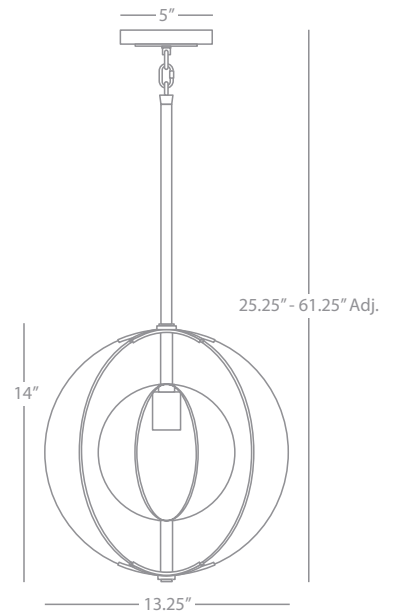

LATITUDE

3373

Pendant

1 - 100W Max.
Bulb Type: A
Direct Wire
Aged Brass Finish w/
Clear Glass Accents
Susp. Hardware: 3 pcs. 5/8" x 12"
& 1 pc. 5/8" x 6" Extensions
Ships with 1-30W Filament Bulb

FINISH/ SHADE OPTION:

D3373 Dark Antique Nickel