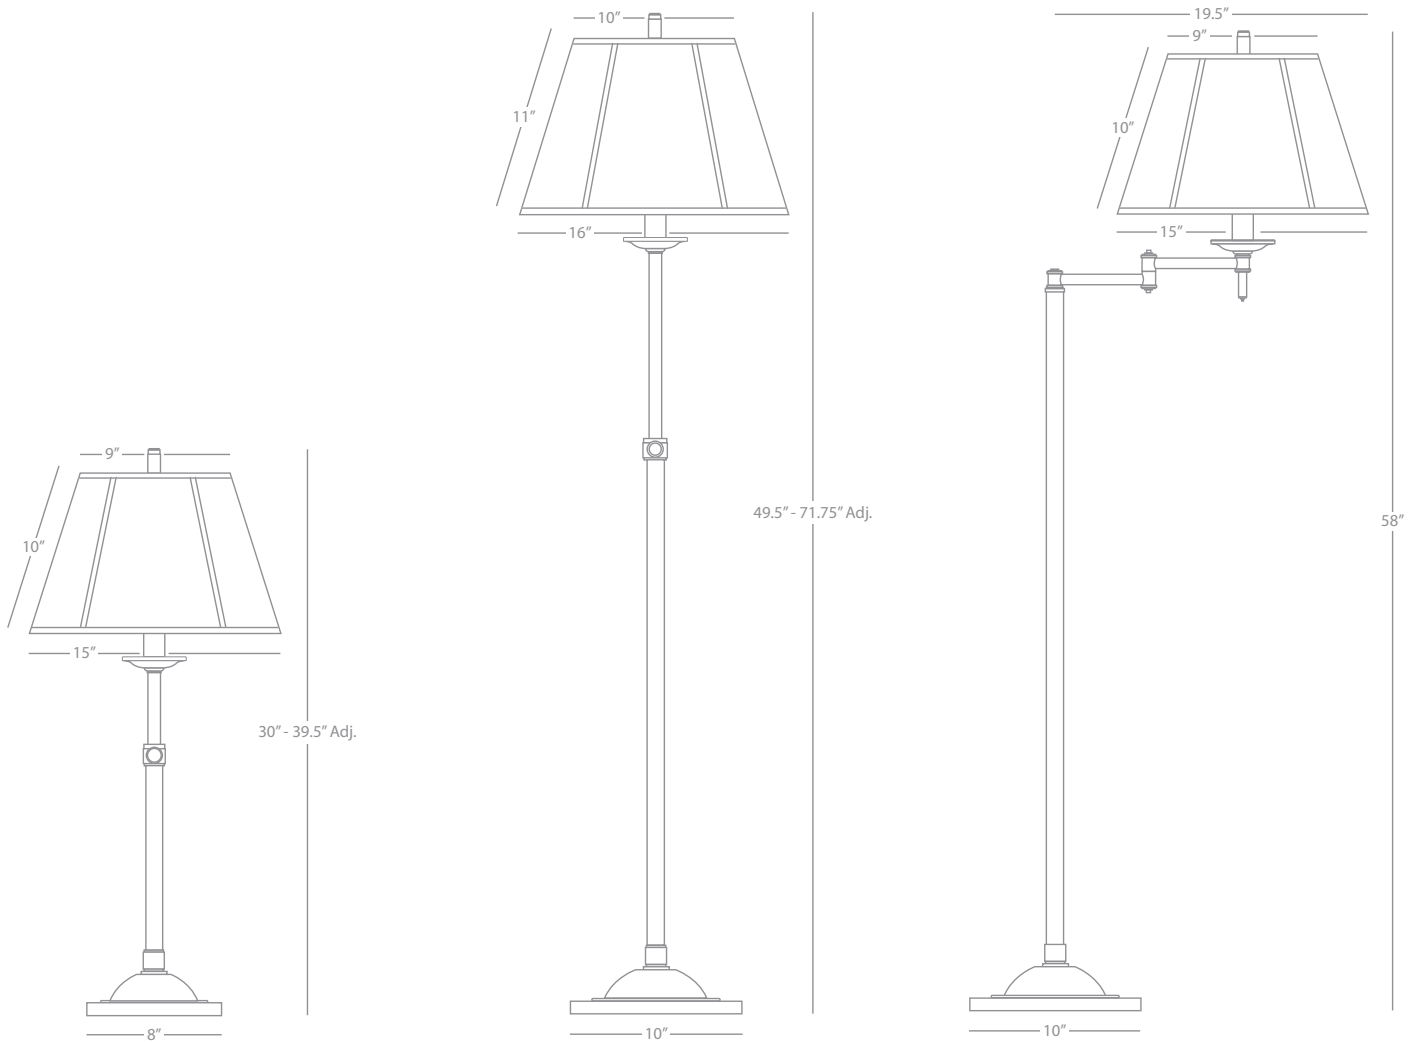

ALVIN

Z1901

Adjustable Column Table Lamp

1-150W Max.
Bulb Type: A
Switch: 3-Way
Deep Patina Bronze Finish over Metal / Brass
Barley Fabric Empire Shade w/ Narrow Piping

ALVIN

Z1902

Adjustable Club Floor Lamp