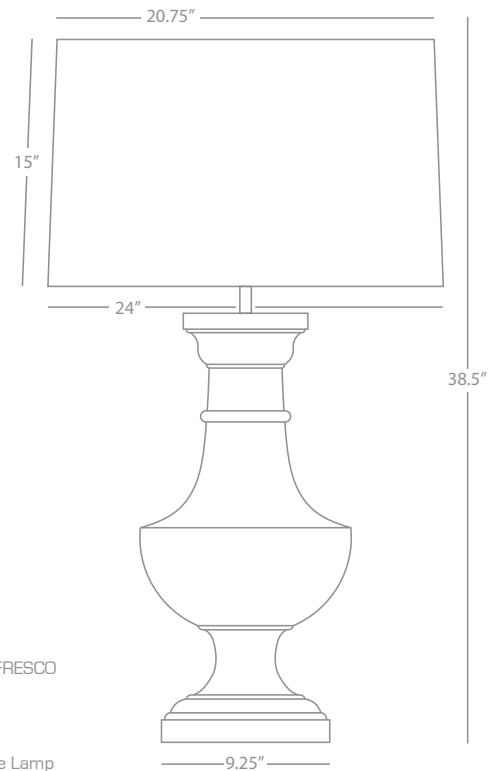

BRONTE AL FRESCO

JV452

Outdoor Table Lamp

1-100W Max.
Bulb Type: A
Switch: On-Off
Java Brown Painted Finish over Poly Resin
White Sunbrella Fabric Shade Cover
UL Rated Wet Location

FINISH OPTION:
WZ452 Weathered Zinc