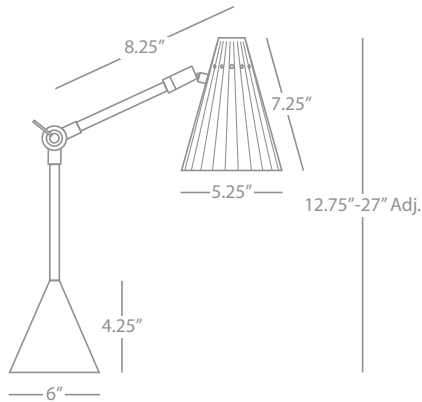

Jonathan Adler Antwerp

JONATHAN ADLER ANTWERP

765

Task Table Lamp

1-40W Max.

Bulb Type: A

Switch: Hi-Lo Line Switch

Antique Brass Finish

Black Powder Coat Accents

Adjustable Faceted Metal Shade

FINISH OPTION:

S765 Polished Nickel
White Powder Coat Accents