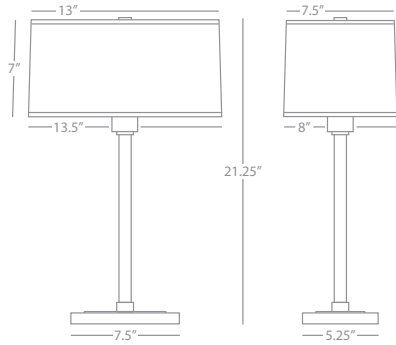

Martini Table

Deep Patina Bronze Finish

15" x 3/8" Clear Tempered Glass Top

FINISH OPTION:

S916 Stainless Steel

Adaire

ADAIRE

2401