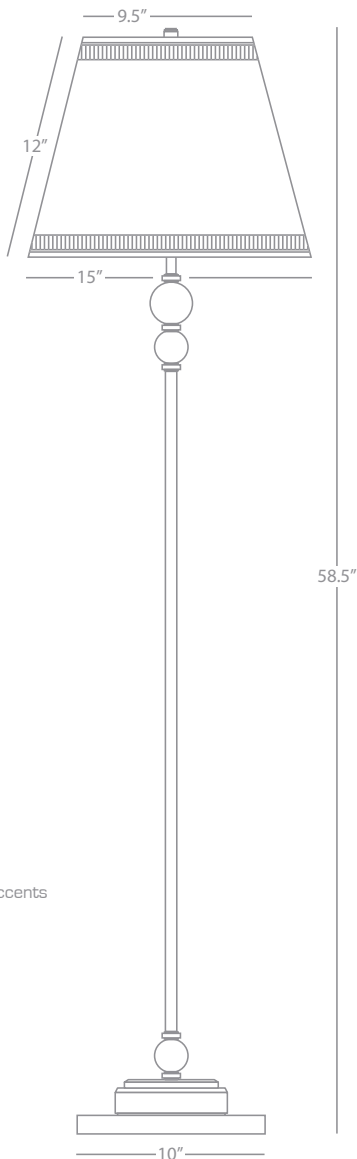

MUSE

3316

Erato Club Floor Lamp

1-150W Max.
Bulb Type: A
Switch: Full Range Dimmer
Lead Crystal w/ Silver Plate Accents
White Mont Blanc Parchment
Shade w/ Grosgrain Trim