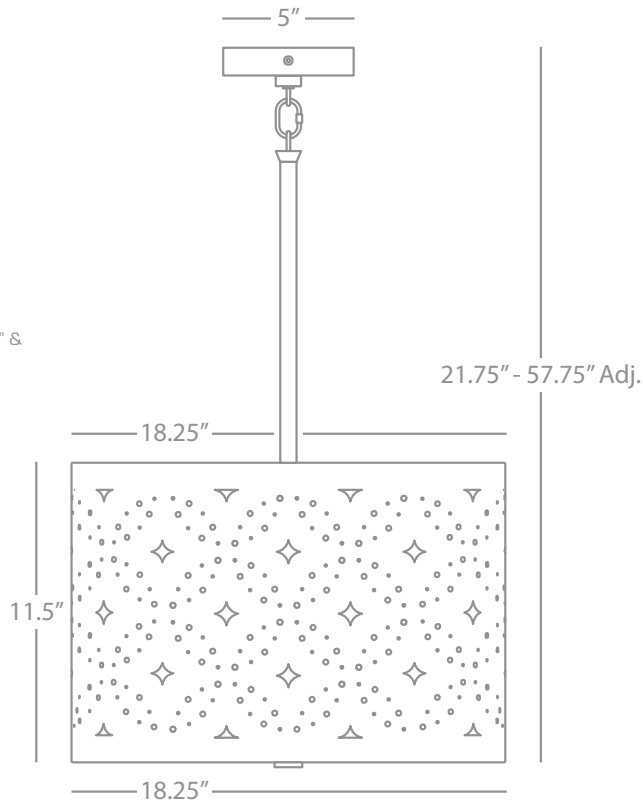

Pendant

2 - 150W Max.
 Bulb Type: A
 Direct Wire
 Deep Patina Bronze Finish
 Perforated Metal Shade
 16.75" Dia. White Acrylic Diffuser
 Susp. Hardware: 3 pcs 5/8" x 12" &
 1 pc. 5/8" x 6" Extension Rods