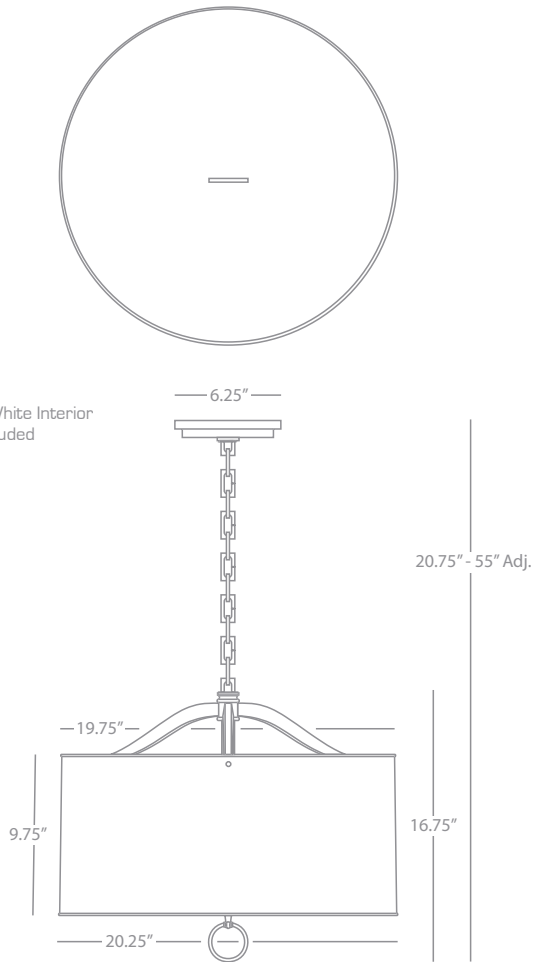

Porter

PORTER

S1912

Pendant

3-60W Max.
Bulb Type: A
Direct Wire Only
Polished Nickel Finish
Metal Shade w/ Painted White Interior
19.25" Acrylic Diffuser Included
Susp. Hardware: 3ft. Chain