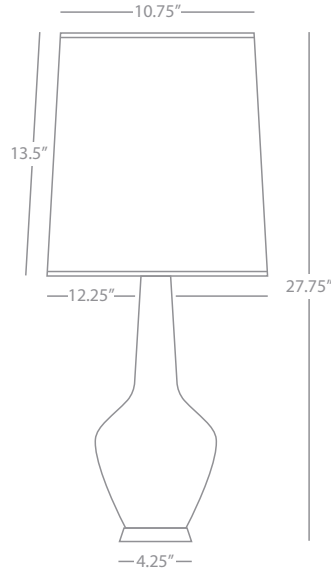

Jonathan Adler Capri

JONATHAN ADLER CAPRI

JONATHAN ADLER CAPRI

YL736

Accent Lamp

1-150W Max.
Bulb Type: A
Switch: 3-Way
Yellow Cased Glass w/
Polished Nickel Accents
Translucent Ceramik Blanco
Parchment Shade

COLOR OPTIONS:

BL736 Blue
GN736 Green
GY736 Gray
OR736 Orange
PR736 Purple
RD736 Red
WH736 White