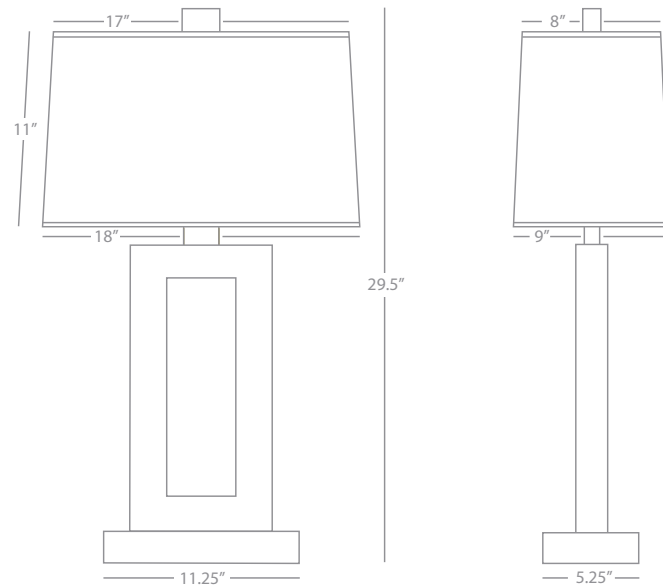

DOUGHNUT

103XBN

Jerry Table Lamp

1-150W Max.

Bulb Type: A

Switch: 3-Way

Antique Brass Finish over Metal

Ebony Finished Wood Base

Rectangular Snowflake Fabric Shade

FINISH OPTIONS:

104XAS Antique Silver

105XBZ Deep Patina Bronze