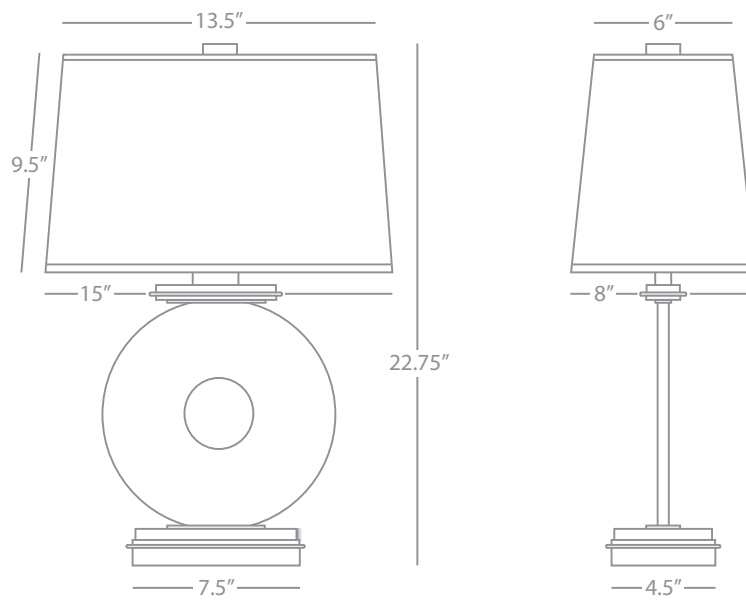

Tic-Tac-Toe

TIC-TAC-TOE

125

"O" Table Lamp

1-150W Max.

Bulb Type: A

Switch: 3-Way

Antique Brass Finish over Metal w/ Black Marble Accents

Rectangular Pale Shell Dupioni Fabric Shade

FINISH / SHADE OPTIONS:

123 Deep Patina Bronze w/ Brown Marble

Pale Shell Dupioni Fabric Shade

127 Antique Silver w/ Black Marble

Pearl Dupioni Fabric Shade