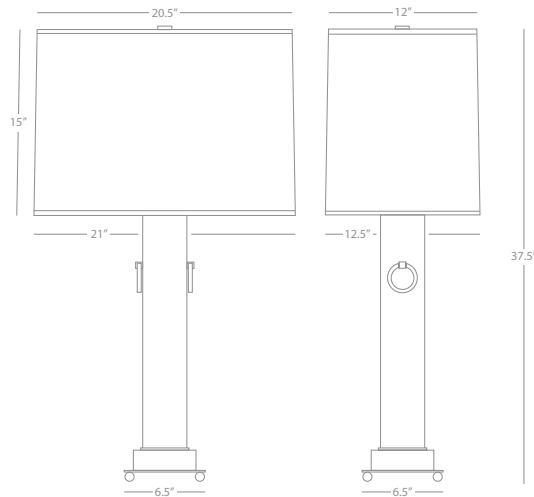

MARY MCDONALD ONDINE

2511

Table Lamp

2-100W Max.

Bulb Type: A

Switch: On-Off Pull Chains

Natural Brass Finish

Rectangular Off White Silk Shade

SHADE OPTIONS:

2511B Black Opaque Parchment Shade w/ Gold Tortoise Lining

2511R Ruby Red Side Pleat Silk Shade