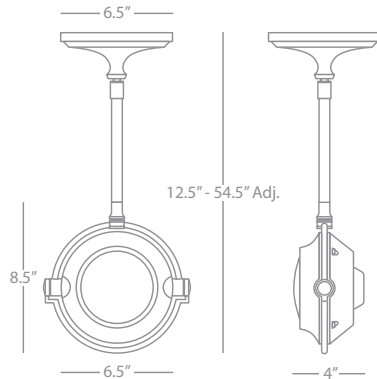

Iris

IRIS

S1564

Swing Arm Sconce

1 - 50W Max.
Bulb Type: GY8 Bi-Pin 120V Halogen
Switch: Hi-Lo Dimming
24" Cord Cover/ Direct Wire
Polished Nickel Finish
Metal Shade w/ Frosted Glass Diffuser

FINISH OPTIONS:

1564 Antique Brass
Z1564 Deep Patina Bronze

IRIS

Z1963

Pendant

1 - 50W Max.
Bulb Type: GY8 Bi-Pin 120V Halogen
Direct Wire
Deep Patina Bronze Finish
Metal Shade w/ Frosted Glass Diffuser

FINISH OPTIONS:

1963 Antique Brass
S1963 Polished Nickel

IRIS

Z1561

Table Lamp

1-50W Max.
Bulb Type: GY8 Bi-Pin 120V Halogen
Switch: Hi-Lo Line Switch
Deep Patina Bronze Finish
Metal Shade w/ Frosted Glass Diffuser

FINISH OPTIONS:

1561 Antique Brass
S1561 Polished Nickel

IRIS

1563

Wall Sconce

1 - 50W Max.
Bulb Type: GY8 Bi-Pin 120V Halogen
Switch: Hi-Lo Dimming
24" Cord Cover/ Direct Wire
Antique Brass Finish
Metal Shade w/ Frosted Glass Diffuser

FINISH OPTIONS:

S1563 Polished Nickel
Z1563 Deep Patina Bronze

IRIS

S1562

Floor Lamp

1-50W Max.
Bulb Type: GY8 Bi-Pin 120V Halogen
Switch: Hi-Lo Foot Switch
Polished Nickel Finish
Metal Shade w/ Frosted Glass Diffuser

FINISH OPTIONS:

1562 Antique Brass
Z1562 Deep Patin Bronze