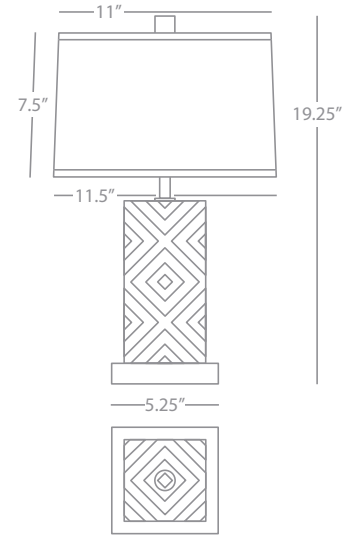

2591

Table Lamp - Pattern #1

1-150W Max.
 Bulb Type: A
 Switch: Hi-Lo Dimming
 Blue and White Glazed Ceramic w/
 Satin Brass Finished Accents
 Lucite Base
 Translucent White Mont Blanc
 Parchment Shade

MARY MCDONALD SANTORINI