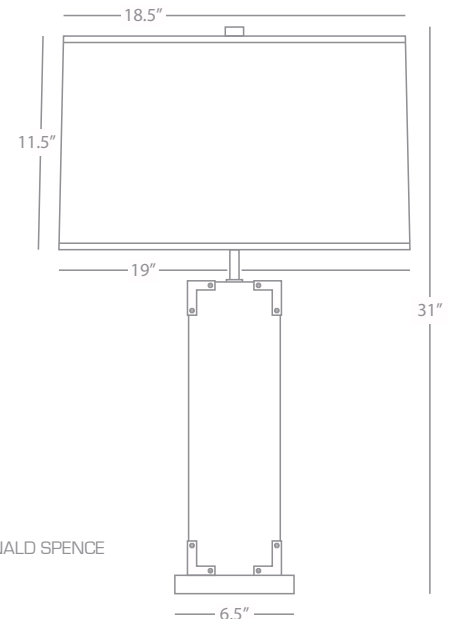

MARY MCDONALD SPENCE

2570

Table Lamp

1 - 150W Max.
Bulb Type: A
Switch: 3-Way
Ecru Faux Ostrich Leather w/
Silver Plate Accents & Crystal Base
White Mont Blanc Parchment Shade

FINISH OPTIONS:

2580 Cinnamon Faux Ostrich Leather w/
Natural Brass Accents
Mont Blanc Parchment Shade