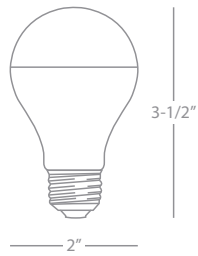

Anemone

BUL 01

1 - 60W
For use with 1305 and 1306