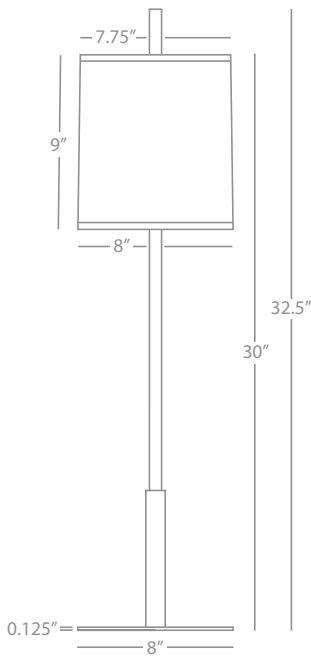

Z2175

Buffet Lamp

1 - 60W Max.
Bulb Type: G16.5 Candelabra
Switch: On-Off Line Switch
Deep Patina Bronze Finish over Metal
Fondine Fabric Shade

FINISH OPTIONS:

S2185 Stainless Steel Finish