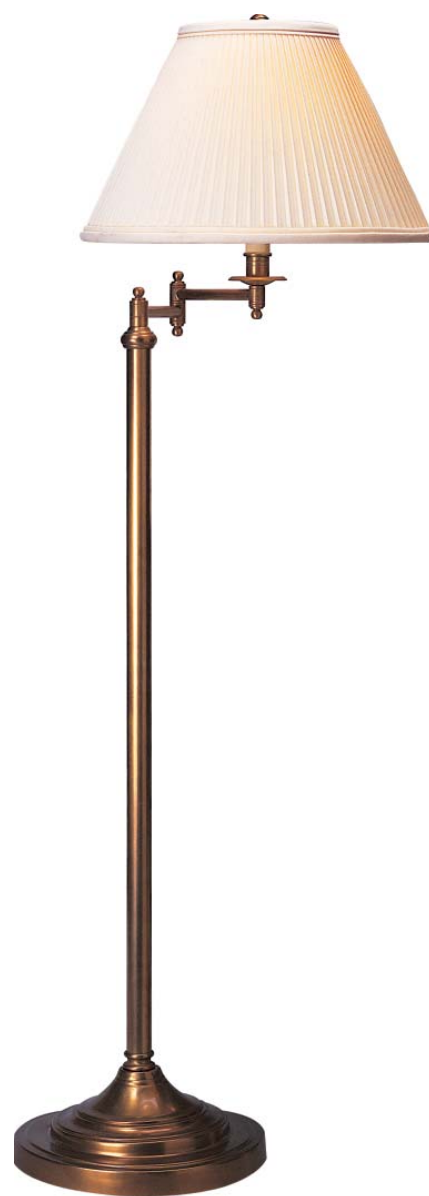

Z1506DBZ

Z1502ALT

1507

Kinetic

KINETIC

Z1502ALT

Adjustable Swing Arm Table Lamp

1-150W Max.
Bulb Type: A
Switch: 3-Way
Deep Patina Bronze over Brass
Translucent Flax Parchment Shade