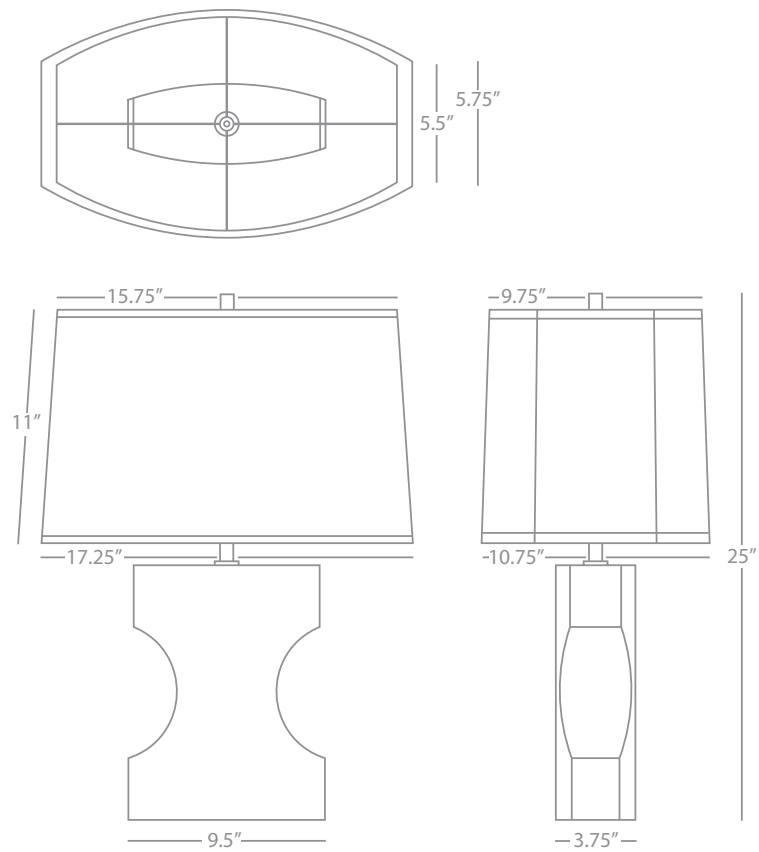

1-150W Max.

Bulb Type: A

Switch: Hi-Lo Dimming

Unfinished Mango Wood w/

Patina Nickel Accents

Rectangular Open Weave Heather Linen Shade

830

Oren