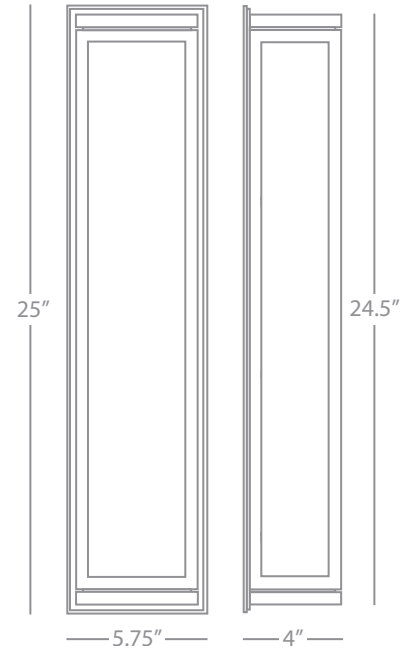

FINISH OPTIONS:

C1335 Polished Chrome
Z1335 Deep Patina Bronze

BRADLEY

C1334

Medium Wall Sconce
3 - 60W Max.
Bulb Type: B11 Torpedo
Direct Wire Only
Polished Chrome Finish
White Glass Shade

FINISH OPTIONS:

S1334 Polished Nickel
Z1334 Deep Patina Bronze