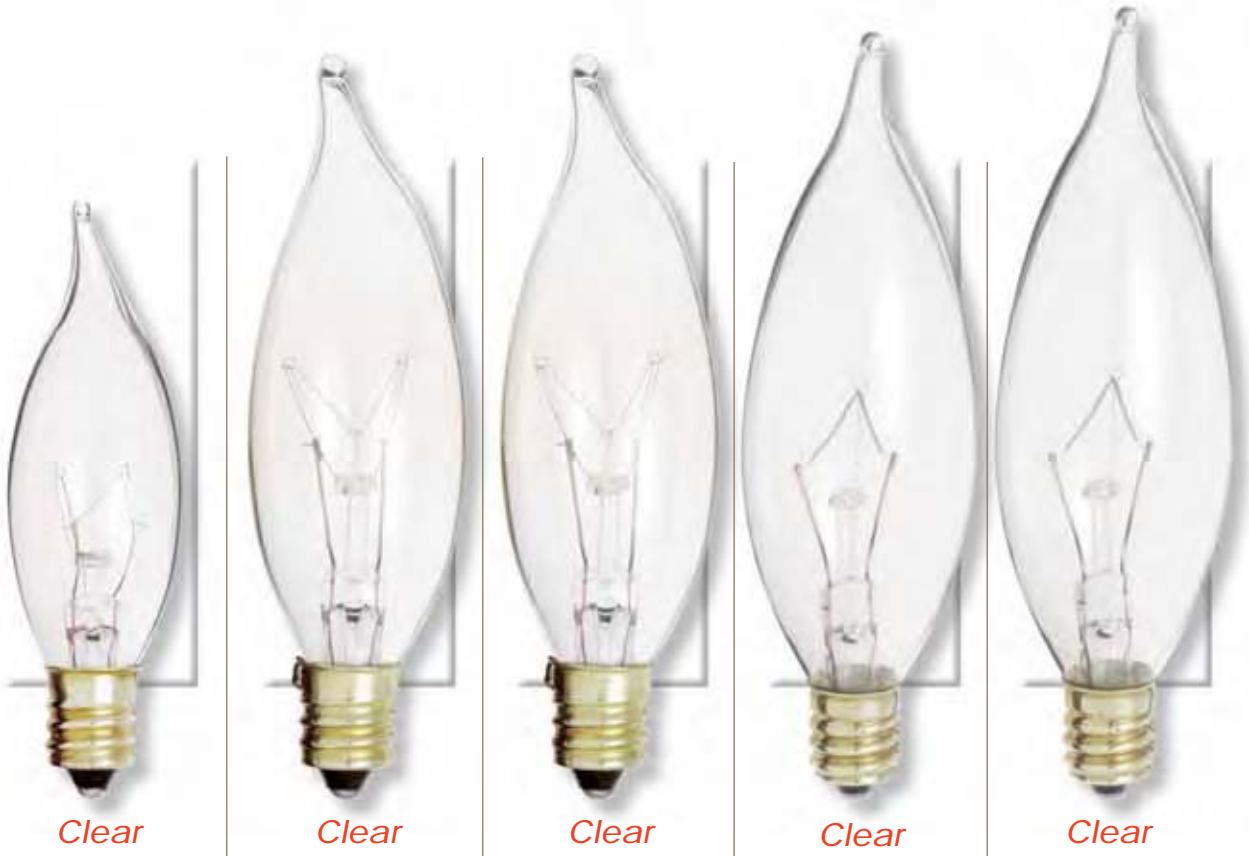

decorative incandescent lamps

**Bulbs**

120 Volt / 1500 Hours

*Candelabra Base*

Clear

Clear

Clear

Clear