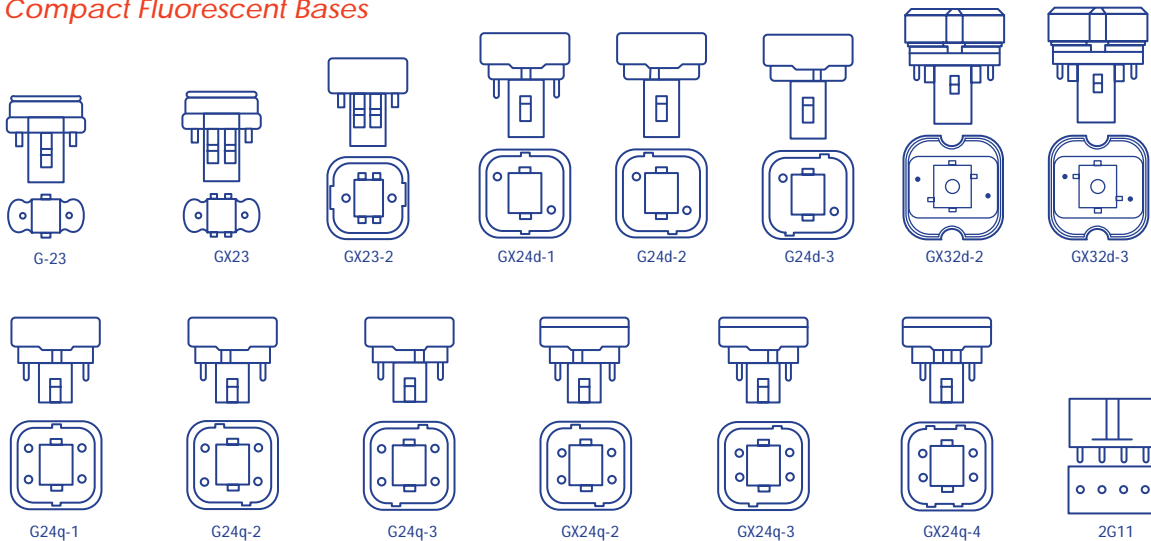

Compact Fluorescent Bases