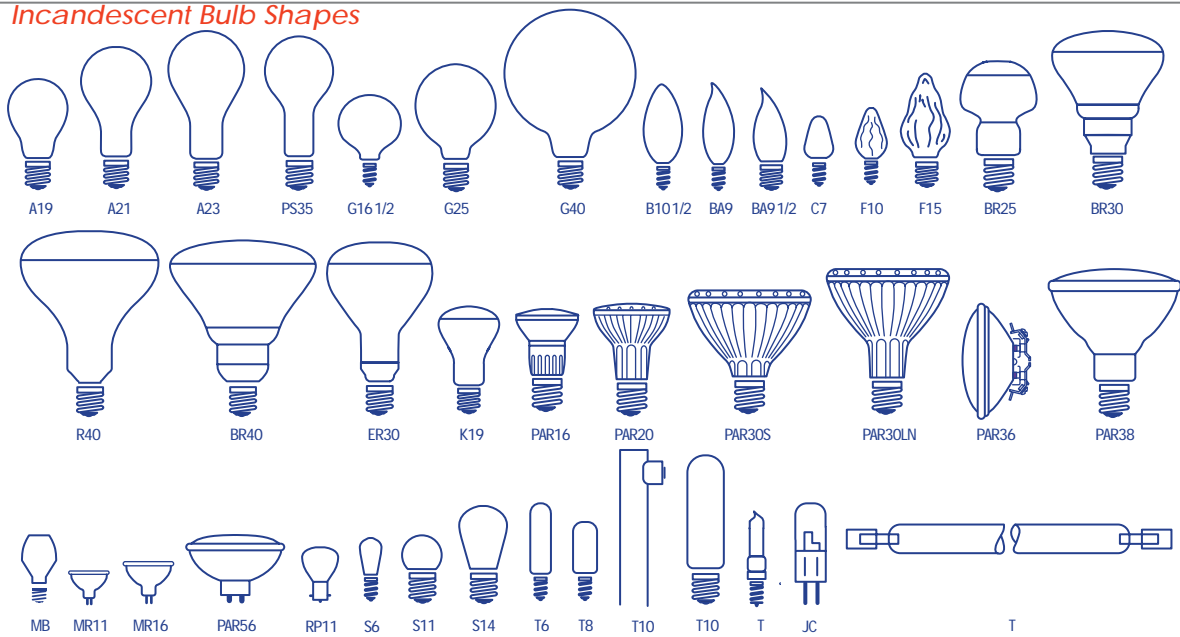

Incandescent Bulb Shapes