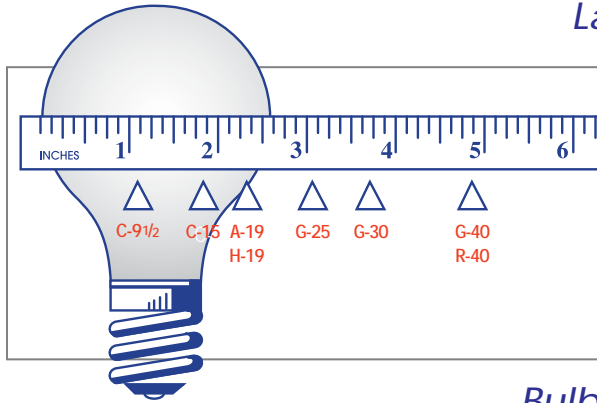

Reference Guide

Lamp Logic