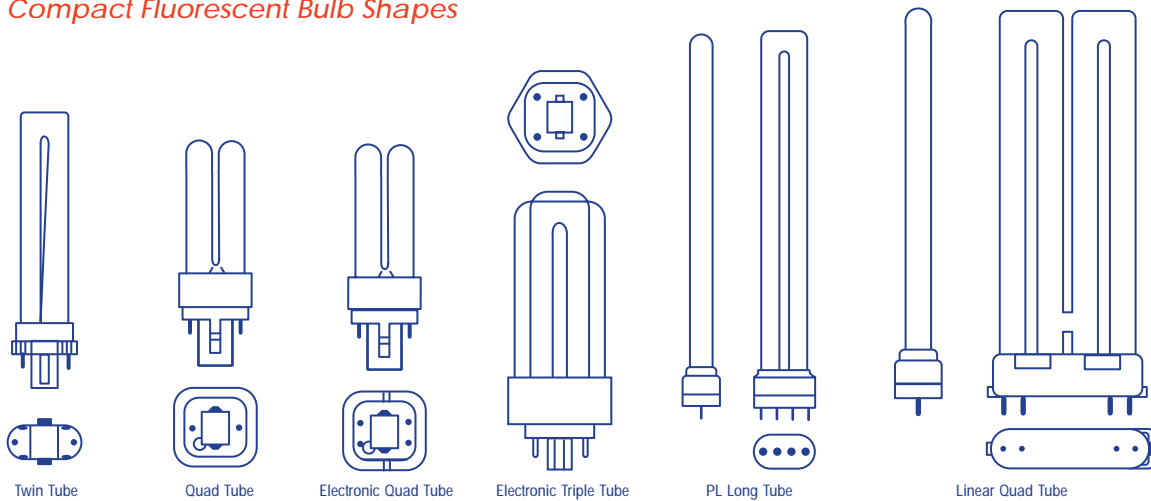

Compact Fluorescent Bulb Shapes