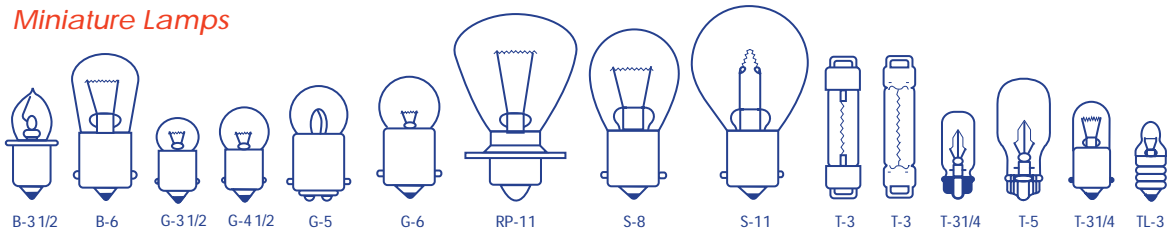

Miniature Lamps