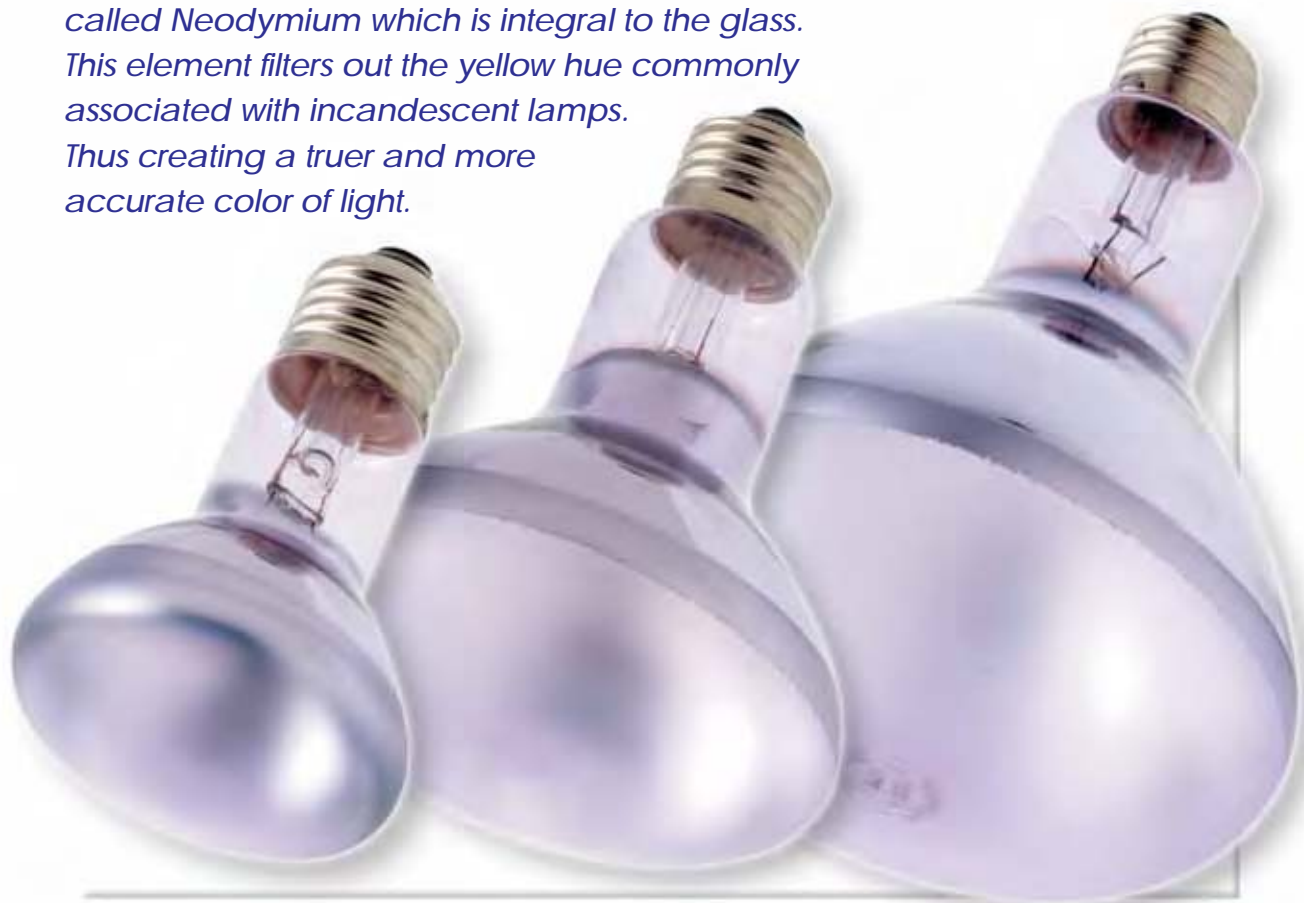

## Neodymium Lamps 120 Volt / 5000 Hours

*Natural Spectrum Lamps* utilize a rare earth element called Neodymium which is integral to the glass. This element filters out the yellow hue commonly associated with incandescent lamps. Thus creating a truer and more accurate color of light.