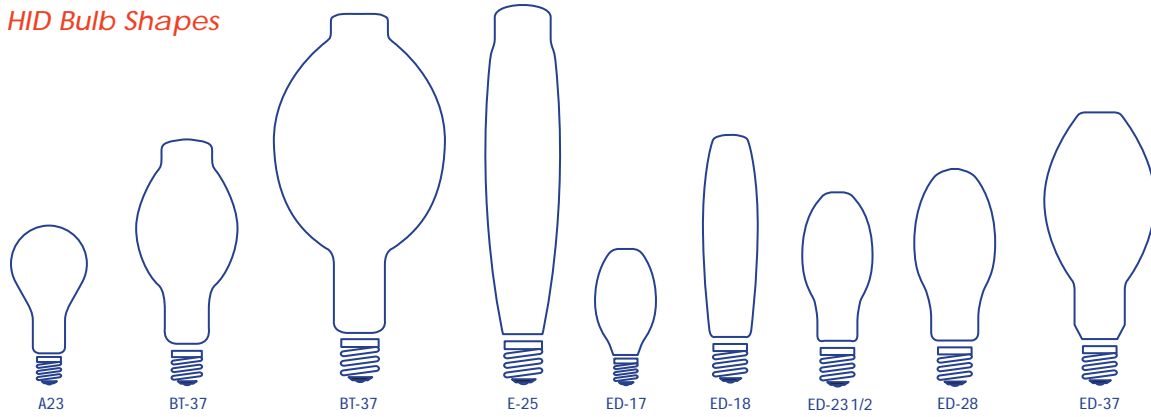

Reference Guide

product reference guide

HID Bulb Shapes