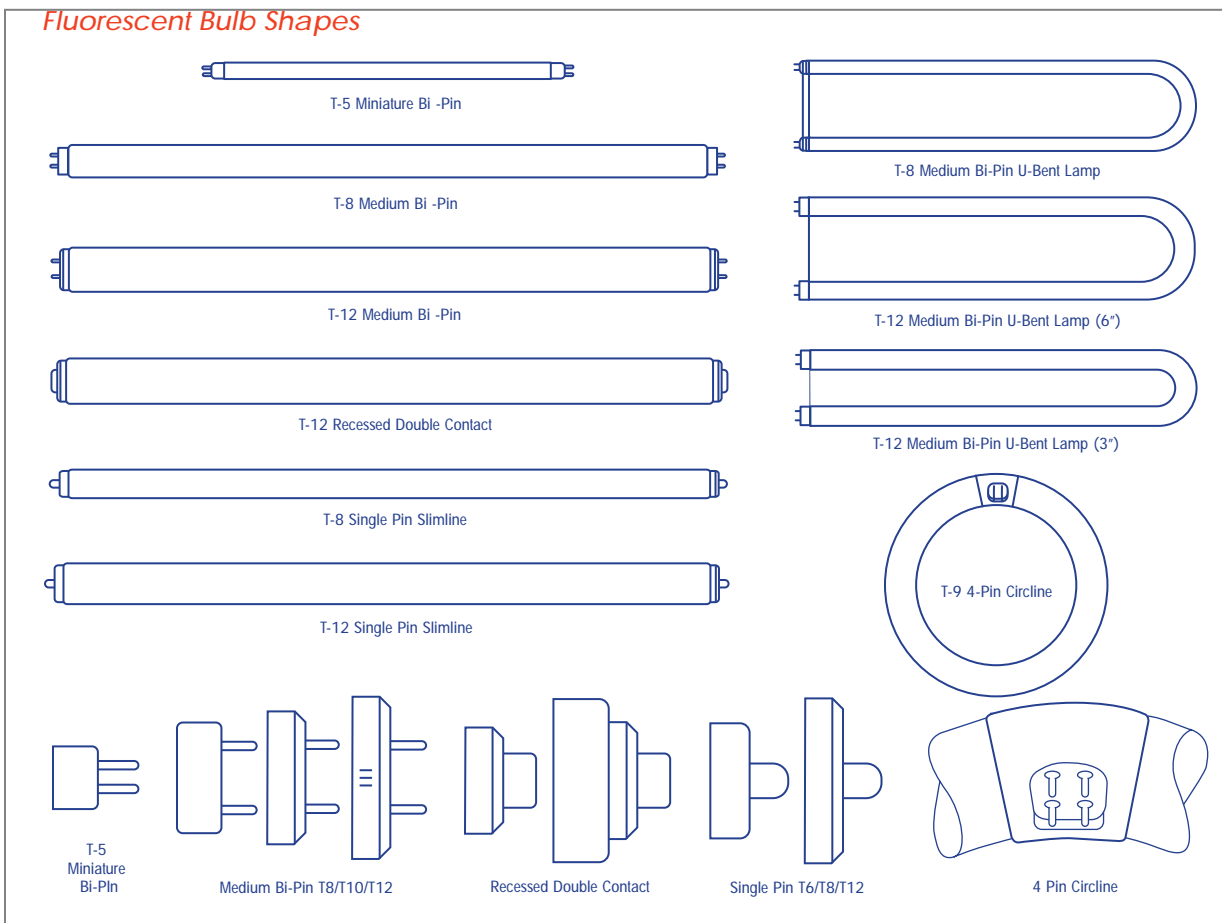

Fluorescent Bulb Shapes