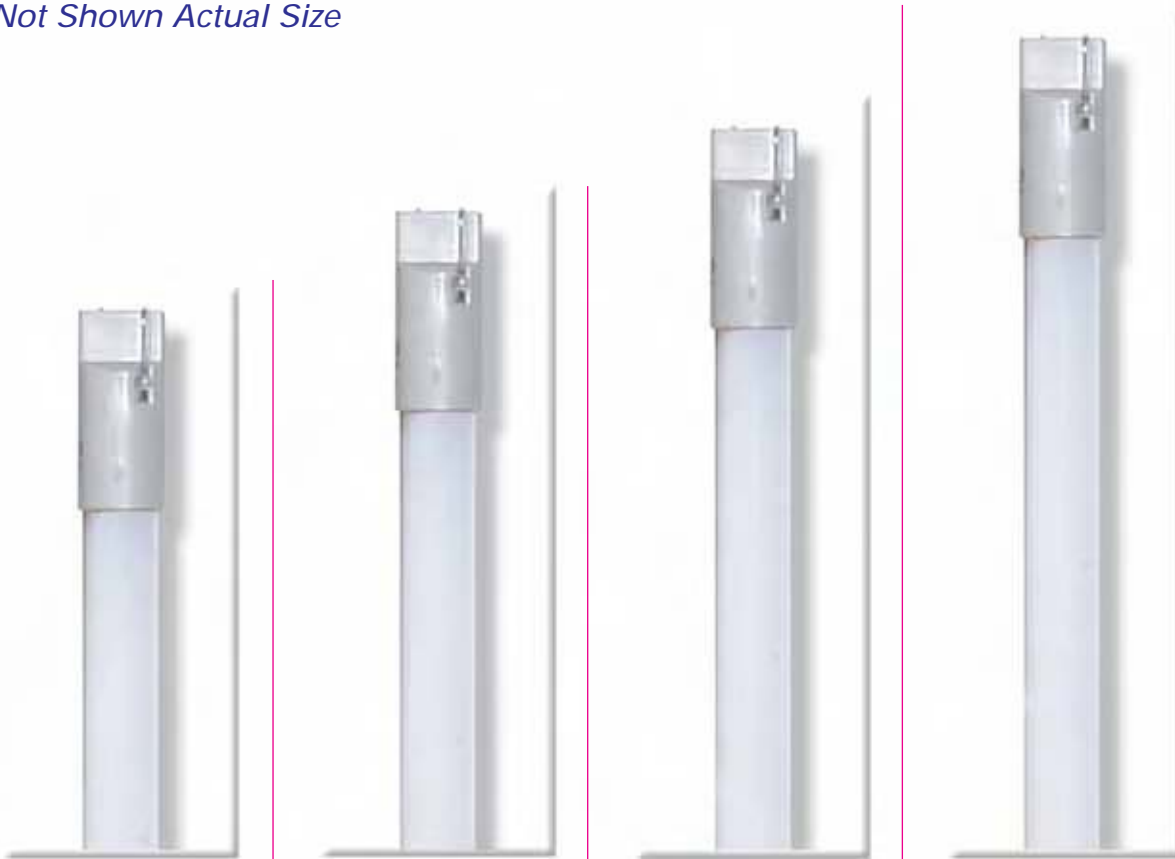

Fluorescent

Sub-Miniature T2 Tubes

Not Shown Actual Size

FM6

FM8

FM11

FM13

6 Watt

Axial Base

S6488 3000K

S2900 3500K

S6489 4100K

Packing:

20/Master

8 Watt

Axial Base

S6490 3000K

S2901 3500K

S6491 4100K

Packing:

20/Master

11 Watt

Axial Base

S6492 3000K

S2902 3500K

S6493 4100K

Packing:

20/Master

13 Watt

Axial Base

S6494 3000K

S2903 3500K

S6495 4100K

Packing:

20/Master

Watts	Bulb Type	Base	Satco Order No.	Lamp Code	Kelvin	CRI	Avg. Rated Hours	Initial Lumens	Nominal Length	Carton
6	T2	Axial	S6488	FM6/830	3000	80	10,000	330	8.6"	20
6	T2	Axial	S2900	FM6/835	3500	80	10,000	330	8.6"	20
6	T2	Axial	S6489	FM6/841	4100	80	10,000	330	8.6"	20
8	T2	Axial	S6490	FM8/830	3000	80	10,000	540	12.6"	20
8	T2	Axial	S2901	FM8/835	3500	80	10,000	540	12.6"	20
8	T2	Axial	S6491	FM8/841	4100	80	10,000	540	12.6"	20
11	T2	Axial	S6492	FM11/830	3000	80	10,000	750	16.6"	20
11	T2	Axial	S2902	FM11/835	3500	80	10,000	750	16.6"	20
11	T2	Axial	S6493	FM11/841	4100	80	10,000	750	16.6"	20
13	T2	Axial	S6494	FM13/830	3000	80	10,000	930	20.6"	20
13	T2	Axial	S2903	FM13/835	3500	80	10,000	930	20.6"	20
13	T2	Axial	S6495	FM13/841	4100	80	10,000	930	20.6"	20