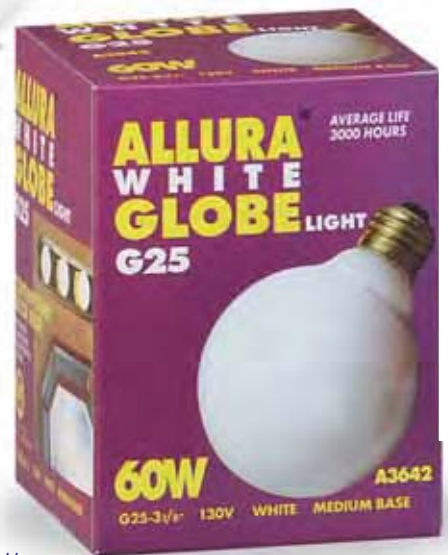

decorative incandescent lamps

Watts	Bulb Type	Base	Satco Order No.	Lamp Code	Finish	Volts	Avg. Rated Hours	Lumens	Filament	M.O.L.	Pack. Type	Mst.Ctn./Inner Pack
25	G25	Med.	A3647	25G25	Clear	130V	3000	193	CC-9	4 3/8"	Box	72/6
25	G25	Med.	A3640	25G25/W	White	130V	3000	167	CC-9	4 3/8"	Box	72/6
40	G25	Med.	A3648	40G25	Clear	130V	3000	360	CC-9	4 3/8"	Box	72/6
40	G25	Med.	A3641	40G25/W	White	130V	3000	320	CC-9	4 3/8"	Box	72/6
60	G25	Med.	A3649	60G25	Clear	130V	3000	642	CC-9	4 3/8"	Box	72/6
60	G25	Med.	A3642	60G25/W	White	130V	3000	564	CC-9	4 3/8"	Box	72/6
100	G25	Med.	A3650	100G25	Clear	130V	3000	1000	CC-9	4 3/8"	Box	72/6
100	G25	Med.	A3643	100G25/W	White	130V	3000	920	CC-9	4 3/8"	Box	72/6