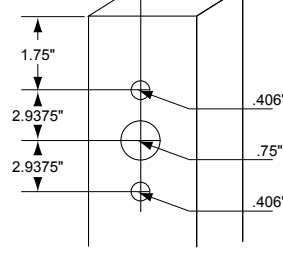

23" Fixture: