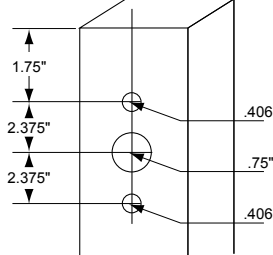

MOUNTING DETAIL

18" Fixture: