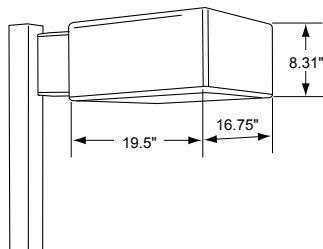

Area Lighting

19" Arm Mounted Low Profile Rectangular

Toolless Entry

Removable Ballast Tray

DIMENSIONS

MOUNTING DETAIL

APPLICATION

18-25' Mounting Height