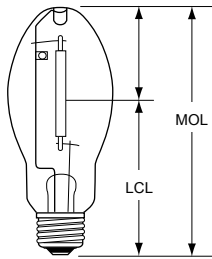

DIMENSIONS

Medium

Mogul