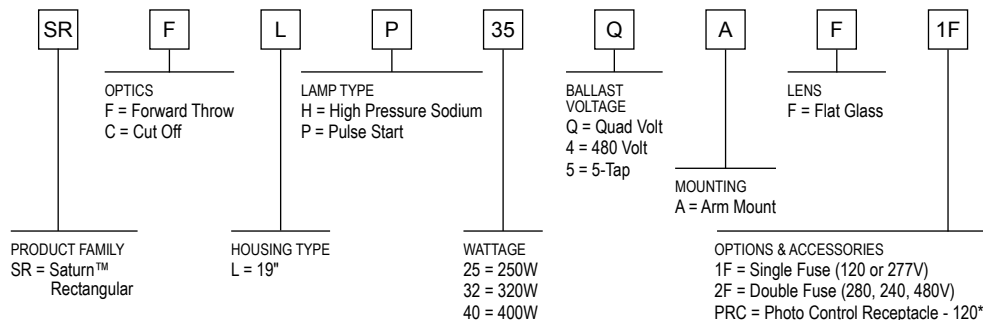

ORDERING FORMAT

example: