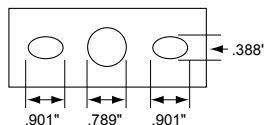

OPTICS

- Aluminum Reflector
- Hinged Glass Lens
- Horizontal & Vertical Aiming Guides

DIMENSIONS

ORDERING FORMAT

example:

MOUNTING DETAIL

BK Series

WATTAGES