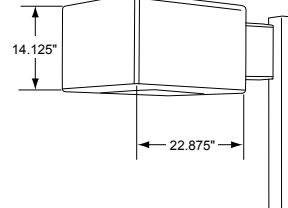

23" Fixture: