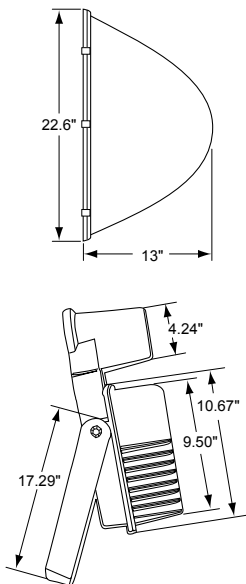

DIMENSIONS