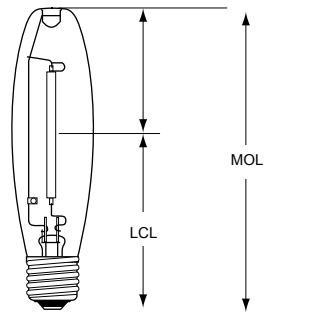

Lamps

High Pressure Sodium Lamps

WATTAGES

50 - 400 watts HPS

CONSTRUCTION

High Efficacy

Long Life

Medium or Mogul Base

Universal Burn Position

DIMENSIONS

Mogul

WATT	BULB	CATALOG #	ANSI	LUMENS		DIMENSIONS (IN)		AVG. LIFE (HOURS)	CCT (K)	CRI	FINISH	CASE QTY.
				INITIAL (IM)	MEAN (IM)	MOL	LCL					
High Pressure Sodium Lamps - Medium Screw Base												
50	ED17	C50S68/M	S68	4000	3600	5.44	3.41	24000+	2100	22	Clear	12
70	ED17	C70S62/M	S62	6300	5350	5.44	3.41	24000+	2100	22	Clear	12
100	ED17	C100S54/M	S54	9500	8550	5.44	3.41	24000+	2100	22	Clear	12
150	ED17	C150S55/M	S55	16000	14000	5.44	3.41	24000+	2100	22	Clear	12
High Pressure Sodium Lamps - Mogul Screw Base												
70	ED23.5	C70S62	S62	5800	5050	7.75	5	24000+	2100	22	Clear	12
100	ED23.5	C100S54	S54	8800	7920	7.75	5	24000+	2100	22	Clear	12
150	ED23.5	C150S55	S55	16000	14400	7.75	5	24000+	2100	22	Clear	12
250	ED18	C250S50	S50	28000	27000	9.65	5.7	24000+	2100	22	Clear	12
400	ED18	C400S51	S51	51000	45000	9.65	5.7	24000+	2100	22	Clear	12