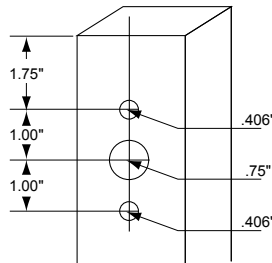

Area Lighting

19" Arm Mounted Low Profile Rectangular

Toolless Entry

Removable Ballast Tray

DIMENSIONS

MOUNTING DETAIL

APPLICATION

18-25' Mounting Height