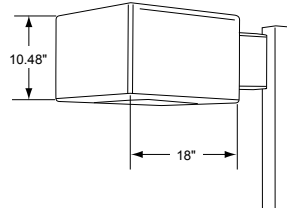

Removable Ballast Tray

LIGHT SOURCE

Energy Efficient Pulse Start
250 - 1000W

Metal Halide
1000W

High Pressure Sodium
250 - 400W

DIMENSIONS

18" Fixture:

23" Fixture: