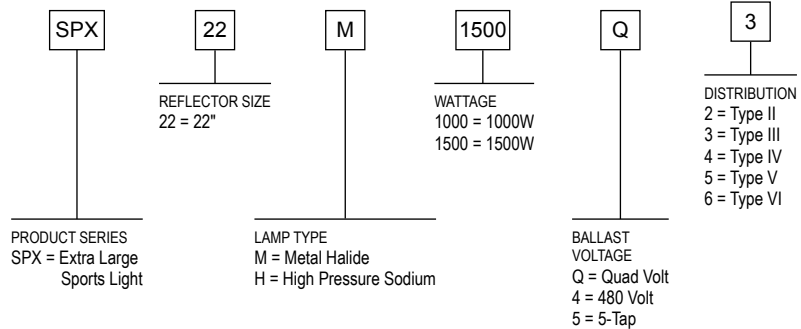

OPTICS

- Aluminum Reflector
- Hinged Glass Lens
- Horizontal & Vertical Aiming Guides

DIMENSIONS

ORDERING FORMAT

example:

MOUNTING DETAIL

BK Series

WATTAGES