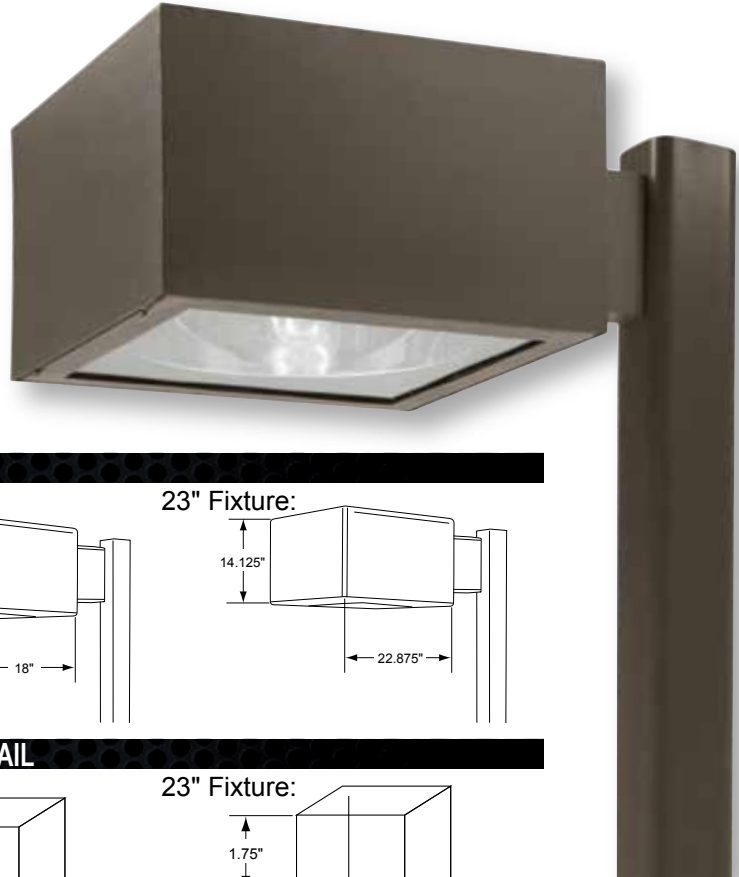

Type III Forward Throw
(Horizontal Lamp System)

Type III Forward Throw
w/ Cut Off
(Horizontal Lamp System)

INTERIOR LIGHTING

Type V
(Vertical Lamp System)

HOUSING

Formed Aluminum

Hinged Face Frame

Toolless Entry

Removable Ballast Tray

LIGHT SOURCE

Energy Efficient Pulse Start
250 - 1000W

Metal Halide
1000W

High Pressure Sodium
250 - 400W

DIMENSIONS

18" Fixture:

23" Fixture: