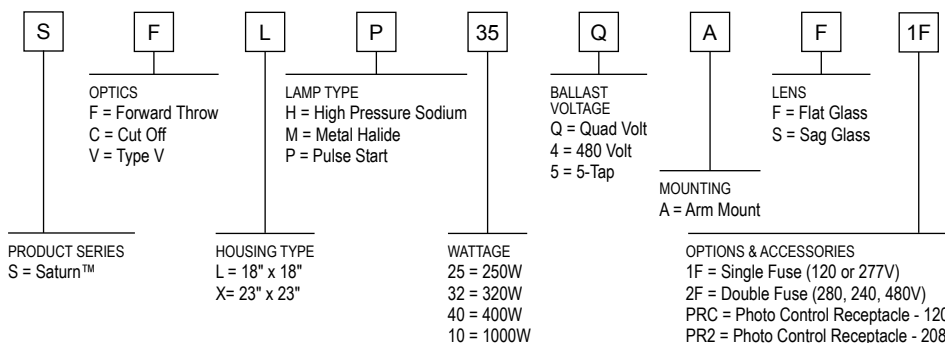

MOUNTING DETAIL

18" Fixture:

23" Fixture:

ORDERING FORMAT

example:

EPA RATING

NUMBER OF FIXTURES	18" EPA	23" EPA
1	1.25	2.44
2	2.50	4.88
3	3.75	7.32
4	5.00	9.76

EXTRUSIONS