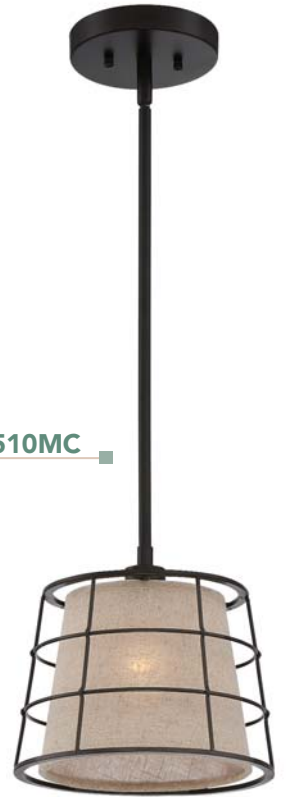

# Cambria

**FINISH:** Western Bronze

**GLASS:** Etched

**CBA5204WT**

**LND1510MC**