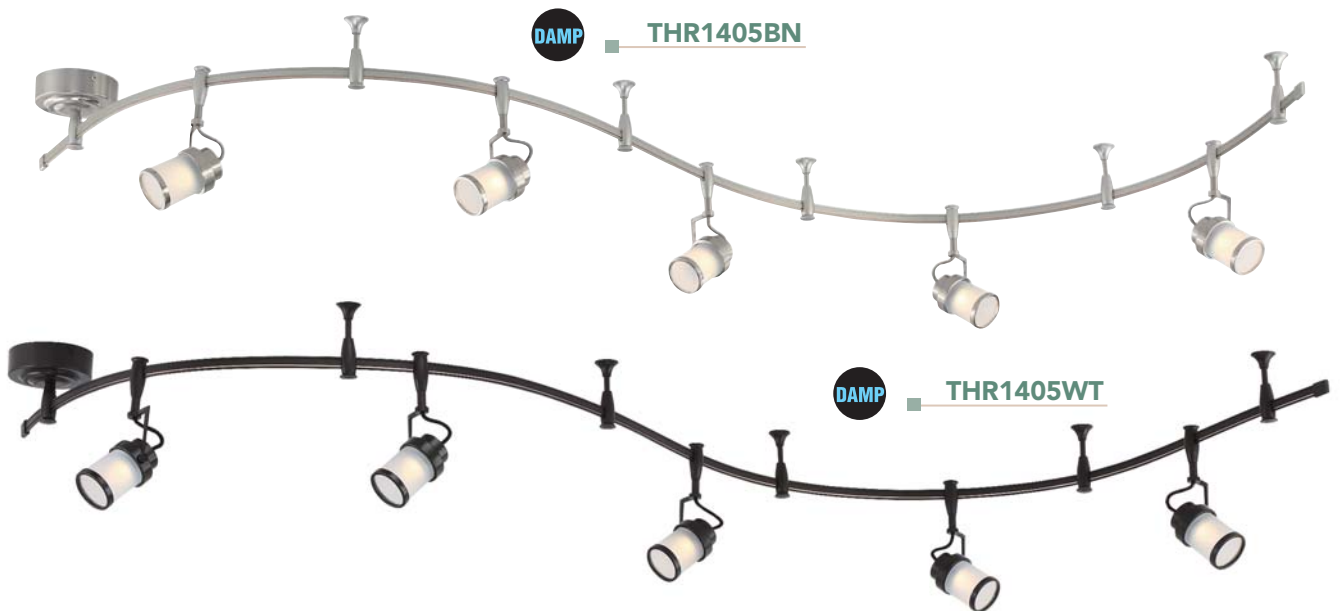

Theater

FINISH: BN - Brushed Nickel
WT - Western Bronze

ITEM	DIMENSIONS	CANOPY	LIGHT SOURCE
CMA1405BN	12" H, 5" W, 108" Dp.	1.5" x 4.75"	See Chart for LED Information
CMA1405WT	12" H, 5" W, 108" Dp.	1.5" x 4.75"	See Chart for LED Information
THR1405BN	11" H, 5" W, 108" Dp.	1.5" x 4.75'	See Chart for LED Information
THR1405WT	11" H, 5" W, 108" Dp.	1.5" x 4.75"	See Chart for LED Information