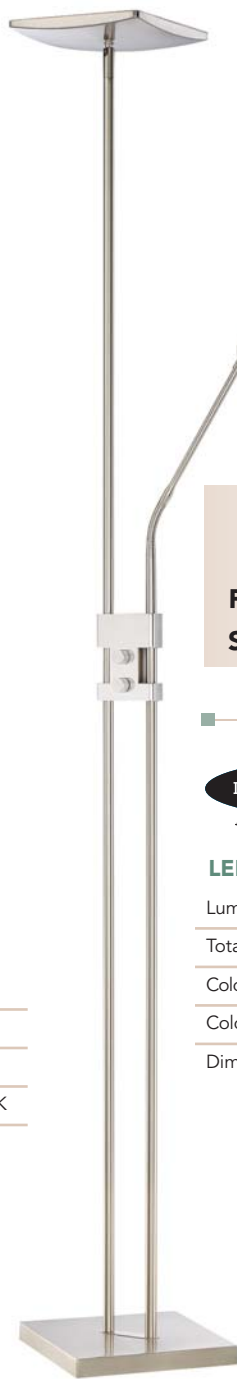

Bridge
FINISH: Brushed Nickel
SHADE: Metal

Q2604FBN

LED CHART

	TOP	BOTTOM
Lumens	1,800	400
Total Watts	13W	3W
Color Rendering Index (CRI)	80	80
Color Temperature (CCT)	3000K	3000K
Dimmable	NO	YES