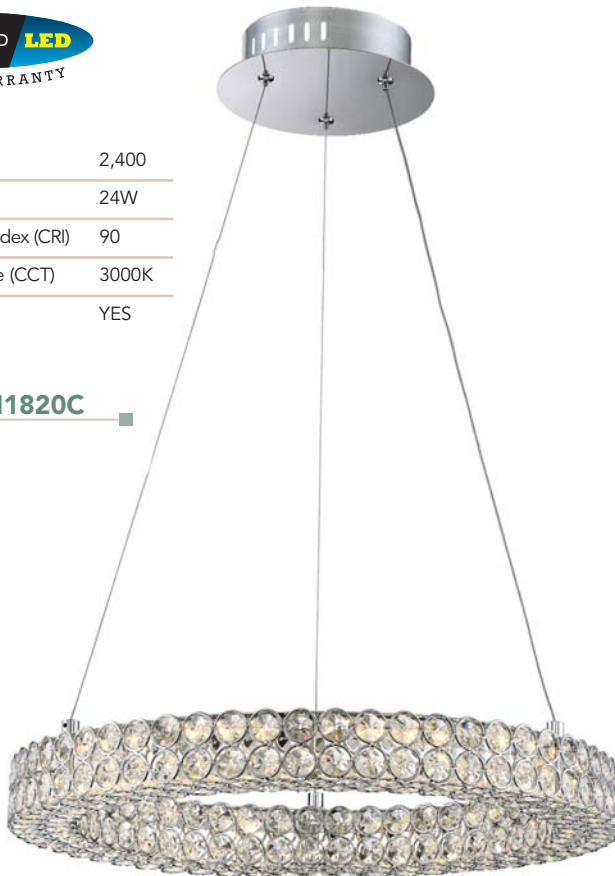

LED CHART

Lumens	2,400
Total Watts	24W
Color Rendering Index (CRI)	90
Color Temperature (CCT)	3000K
Dimmable	YES

DAMP

PCIN1820C