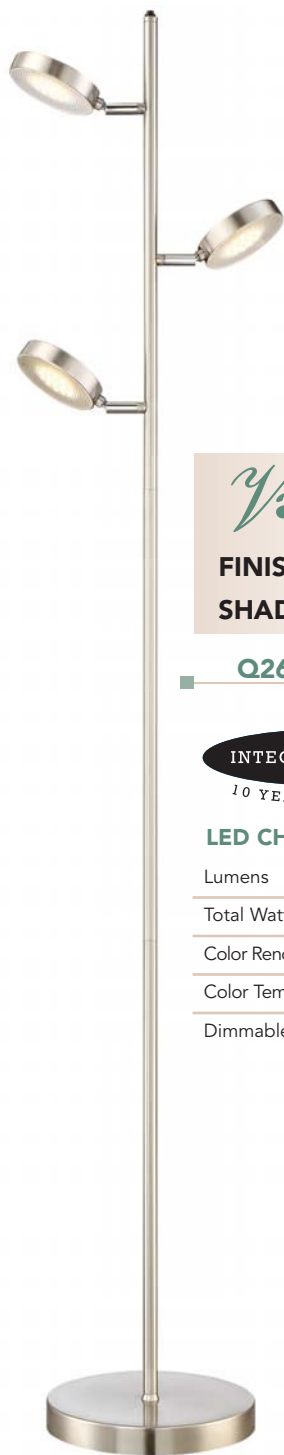

# Millington

**FINISH:** OI - Oil Rubbed Bronze  
PA - Polished Antique Nickel

**SHADE:** Off White Linen

VVMN9558PA

VVMN9558OI

VVMN9258OI

VVMN9258PA

ITEM	DIMENSIONS	BULBS	SHADE DIMS
VVMN9258OI	58.5" H, 15" W, 15" Dp.	3-75W Med. Base or 18W CFL + 1-150W Med. Base or 40W CFL	(10" x 12") x (12" x 15") x 15"
VVMN9258PA	58.5" H, 15" W, 15" Dp.	3-75W Med. Base or 18W CFL + 1-150W Med. Base or 40W CFL	(10" x 12") x (12" x 15") x 15"
VVMN9558OI	58" H, 15" W, 15" Dp.	3-75W Med. Base or 18W CFL	(10" x 12") x (12" x 15") x 15"
VVMN9558PA	58" H, 15" W, 15" Dp.	3-75W Med. Base or 18W CFL	(10" x 12") x (12" x 15") x 15"