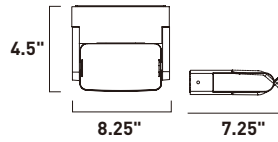

- Lamps Included
- Energy Efficient
- 3000K Color Temperature
- Wet and Dry Locations

ALUMILUX DC

E41414-PL
3-Light LED Wall Mount
Finish: Platinum
3 x .3W LED (Lamps Included)
630 Lumens
HCO: 2.25"

• Wet and Dry Location