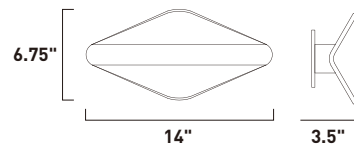

• Wet and Dry Location