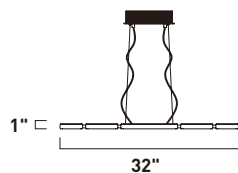

TIMBALE

- Die Cast finished in Polished Chrome
- Edge lit with High quality LEDs
- Adjustable rings for directional lighting

E21148-01PC
LED Pendant
Finish: Polished Chrome
Glass: Acrylic
110W LED (Lamps Included)
9,900 Lumens
4.25" / 124.25" OAH