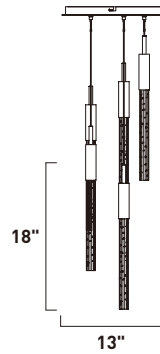

• Clear bubble glass

• Champagne bubble glass

SCEPTER

E32775-91BC
E32775-118BRZ
5-Light Pendant
Finish: See Images
Glass: See Images
37.5W LED (Lamps Included)
1,230 Lumens
140" OAH

E32771-91BC
E32771-118BRZ
1-Light Pendant
Finish: See Images
Glass: See Images
7.5W LED (Lamps Included)
246 Lumens
20"/140" OAH