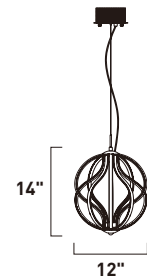

E21172-PC
10-Light Pendant
Finish: Polished Chrome
32.4W LED (Lamps Included)
2,268 Lumens
18" / 134" OAH