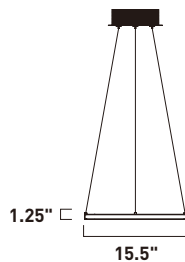

E22712-PC
LED Pendant
Finish: Polished Chrome
Glass: Acrylic
8.6W LED (Lamps Included)
605 Lumens
5" / 125" OAH