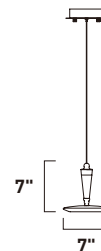

HILITE

- Edge lit technology for soft even illumination
- Die cast Aluminum available in your choice of Polished Chrome or Bronze
- Frosted acrylic fonts adorn the top of each pendant, illuminated by LEDs

E21160-01PC
E21160-01BZ
1-Light Flush Mount/Wall Mount
Finish: See Image
Glass: Frosted Acrylic
1 x 10.8W LED (Lamp Included)
972 Lumens
HCO: 2.4"

E21161-01PC
E21161-01BZ
1-Light Pendant
Finish: See Image
Glass: Frosted Acrylic
1 x 7.2W LED (Lamp Included)
648 Lumens
5.75" / 125.75" OAH

E21162-01PC
E21162-01BZ
1-Light Pendant
Finish: See Image
Glass: Frosted Acrylic
1 x 12W LED (Lamp Included)
1,080 Lumens
7" / 127" OAH