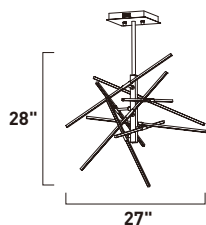

E20697-PC

16-Light Pendant
Finish: Polished Chrome
91.2W LED (Lamps Included)
6,384 Lumens
52.25" / 84.5" OAH

- Includes One 6" stem ESTR06206PC
- Includes Three 12" stems ESTR06212PC

KRISS KROSS

LED

E20695-PC
8-Light Pendant
Finish: Polished Chrome
45.6W LED (Lamps Included)
3,192 Lumens
31" / 72.75" OAH