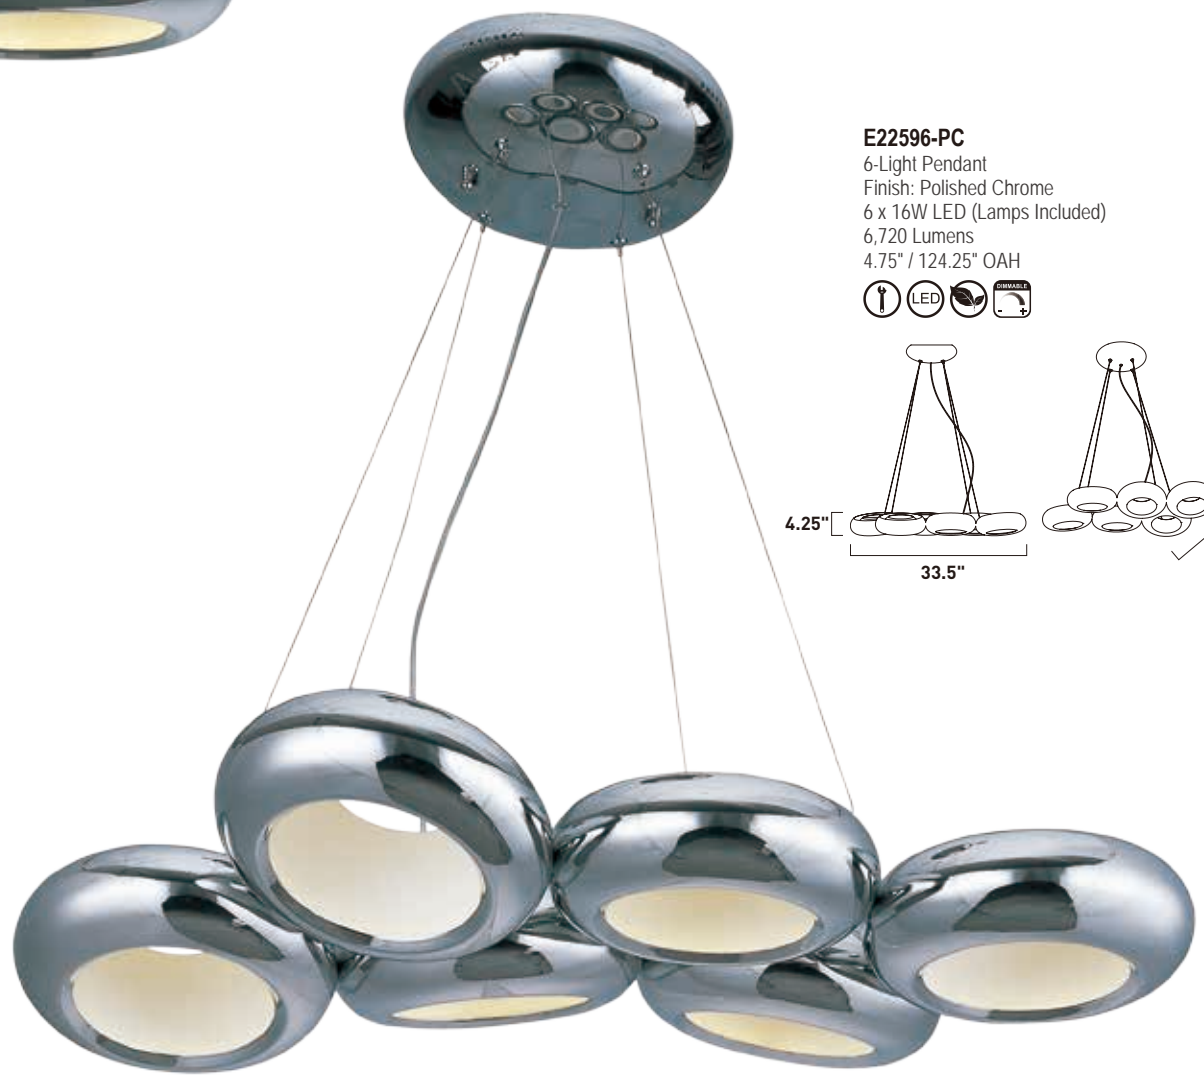

9" []
 4.75" []

E23065-18PC
 5-Light Pendant
 Finish: Polished Chrome
 Glass: Clear
 5 x 6W LED (Lamps Included)
 2,100 Lumens
 11.75" / 123.5" OAH

4.75" []

CONCENTRIC

Four Bronze concentric rings strategically placed in orbit to form a spherical lighting design as unique as it is functional. With the internal placement of LED strips the light moves both direct and indirect depending on where you are in relation to the fixture.

- Includes One 6" stem ESTR06206BZ
- Includes Three 12" stems ESTR06212BZ

DONUTS

The Donut collection is a nod to retro, industrial and modern design sensibilities. Each fixture features floating round donuts of spun steel finished in a mirror like Polished Chrome. Clustered together, these rings house LEDs that glow upward into the white interior reflectors that move light indirectly out of the fixture without the glare of a direct light source.

E22599-PC

9-Light Pendant
Finish: Polished Chrome
9 x 16W LED (Lamps Included)
10,080 Lumens
4.75" / 124.25" OAH

LED is thrown upwards into the white interior reflectors of the rings. Those reflectors then move light indirectly out and into the room, without the glare of a direct source.

DONUTS

- Dimmable LED
- 3000K Color Temperature
- High Polished Chrome
- Even distribution of light

E22591-PC
 1-Light Pendant
 Finish: Polished Chrome
 1 x 16W LED (Lamp Included)
 1,120 Lumens
 4.75" / 124.25" OAH