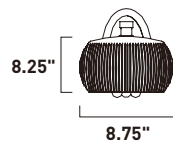

E21409-81PC
1-Light Wall Mount
Finish: Polished Chrome
Glass: Mirror Chrome
1 x 40W G9 (Lamp Included)
500 Lumens
HCO: 3.5"