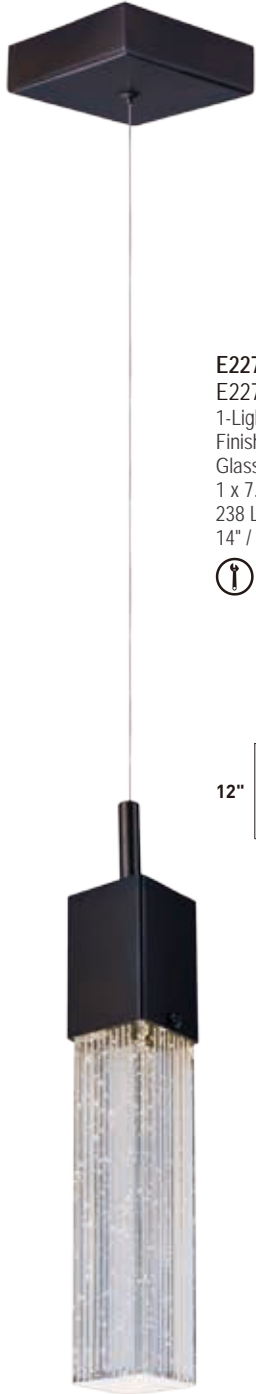

FIZZ III

E22761-89BZ
E22761-89PC
1-Light Pendant
Finish: See Images
Glass: Etched/Bubble
1 x 7.5W LED (Lamp Included)
238 Lumens
14" / 120" OAH

E22765-89BZ
E22765-89PC
5-Light Pendant
Finish: See Images
Glass: Etched/Bubble
5 x 7.5W LED (Lamps Included)
1,190 Lumens
135" OAH