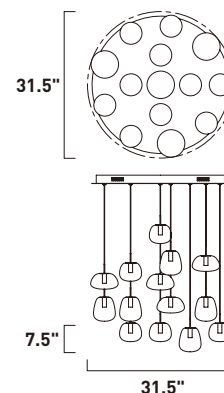

- Cloud-like forms of glass in Matte White finish
- Columns of LED inside glass provide soft, ambient light
- Available in three shapes with customizable multi-pendants
- 3000K Color Temperature
- CRI>80

PUFFS

E21129-MW
14-Light Pendant
Finish: Matte White
Glass: Matte White
67.2W LED (Lamps Included)
4,704 Lumens
10" / 130" OAH