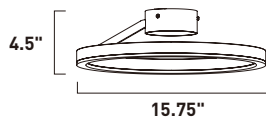

E22840-MW
LED Flush/Wall Mount
Finish: Matte White
Glass: Acrylic
20W LED (Lamps Included)
1,400 Lumens