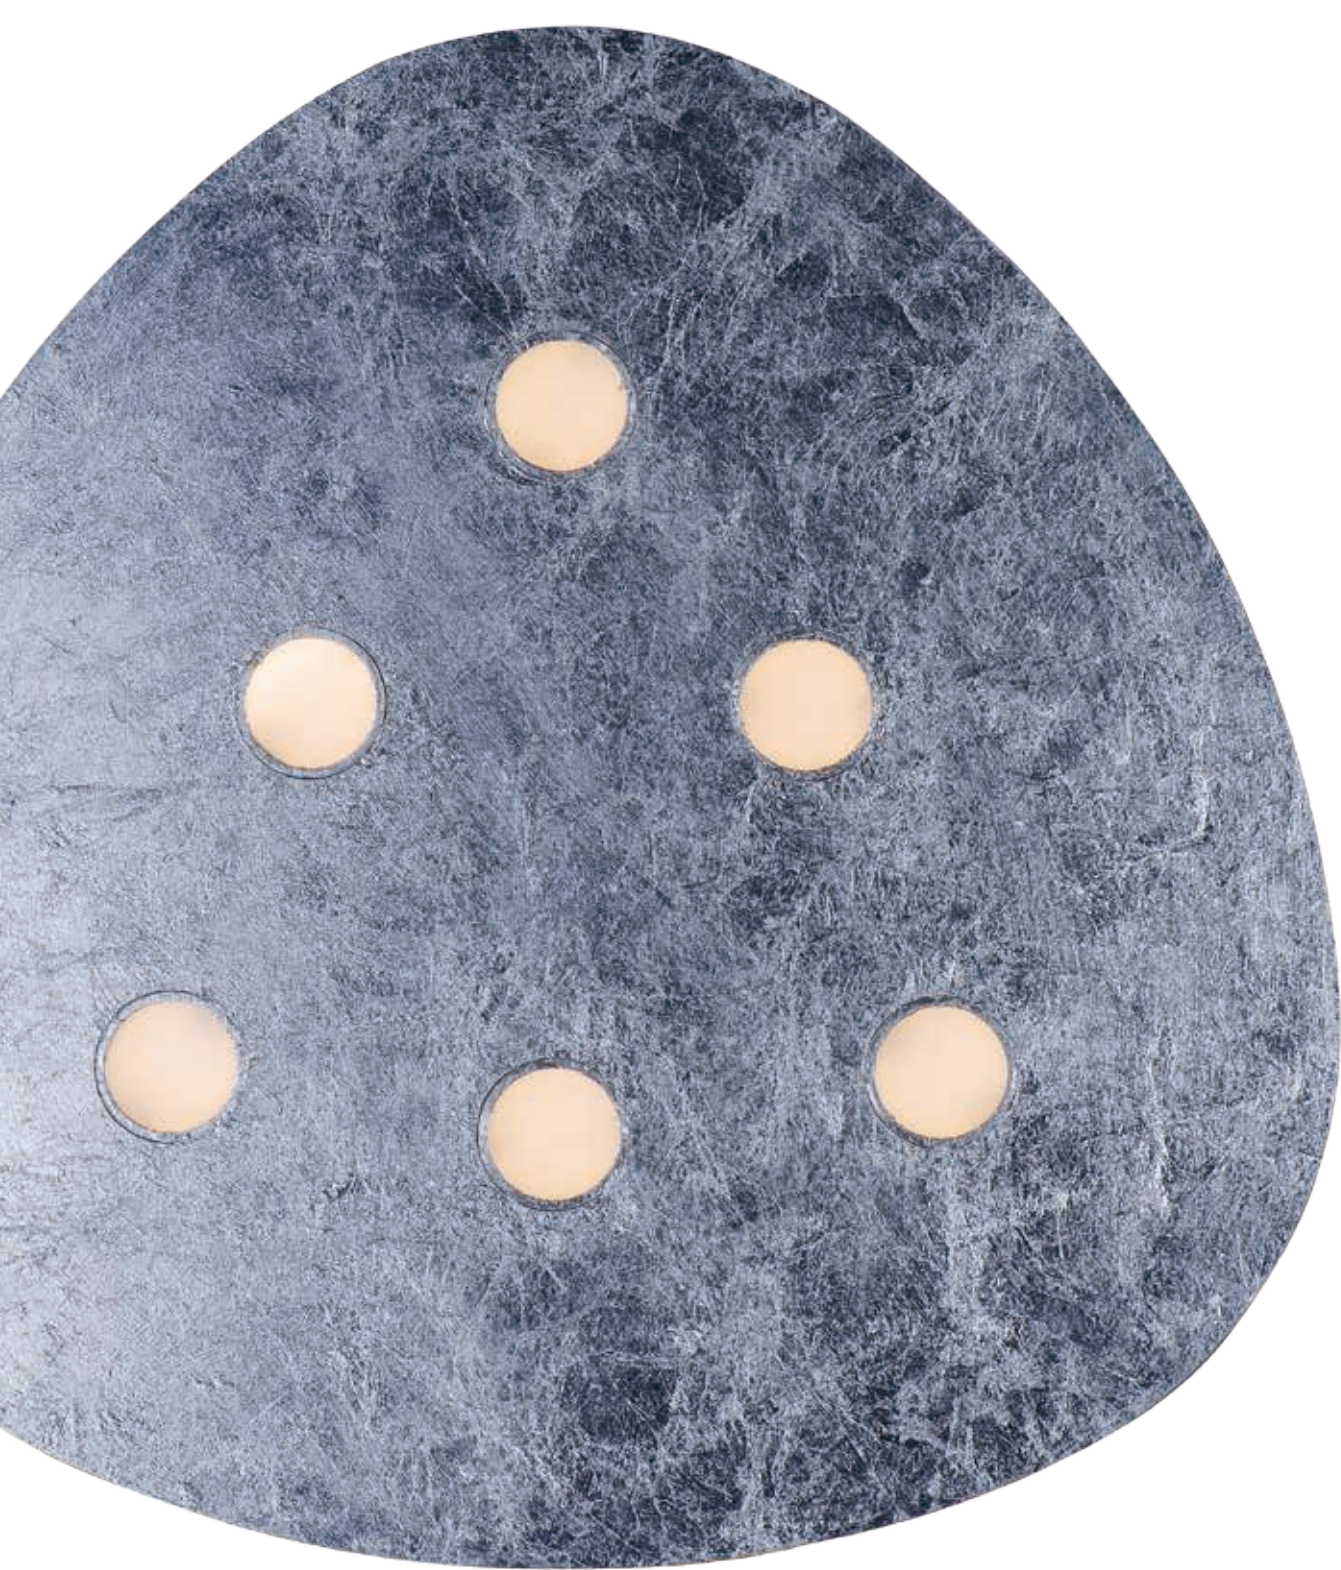

PALETTE

As if designed by Van Gogh, this collection features a flat aluminum palette, finished in Silver Foil paint. High powered 5 watt LED modules provide ample light and can be dimmed to set the mood. The ceiling fixture will work equally as well on the wall as a piece of art.