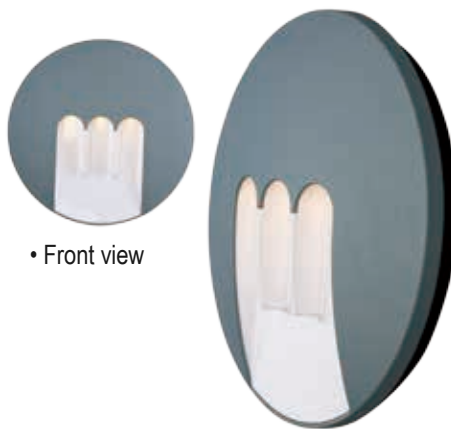

• Shown with lights on

• Front view