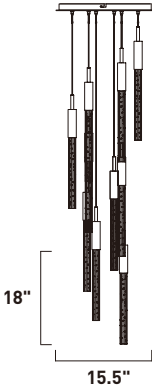

• Clear bubble glass