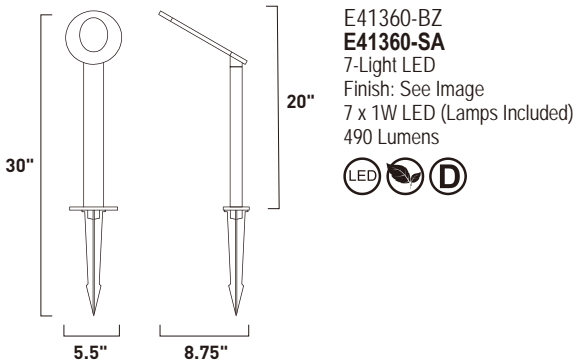

- Includes ground spike anchor bolts