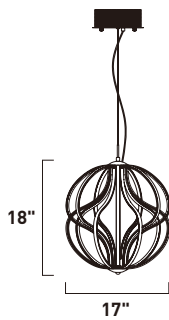

AURA

E21174-PC
14-Light Pendant
Finish: Polished Chrome
60.5W LED (Lamps Included)
4,234 Lumens
22" / 142" OAH