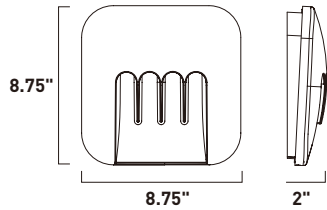

E41425-PL
4-Light LED Wall Mount
Finish: Platinum
4 x .3W LED (Lamps Included)
840 Lumens
HCO: 4.3"