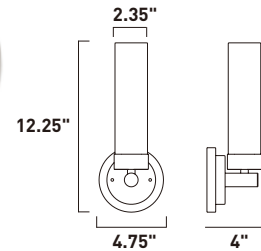

- Glass is enclosed
- Suitable for Damp location

E63107-11SN
LED Wall Mount
Finish: Satin Nickel
Glass: Matte White
8 x 2.4W LED (Lamp Included)
1,344 Lumens
HCO:2.5"