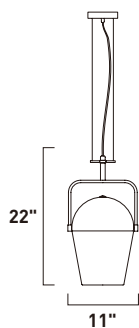

E20833-SA

1-Light Pendant

Finish: Satin Aluminum

1 x 15W COB LED (Lamp Included)

1,650 Lumens

22" / 142" OAH