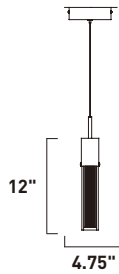

FIZZ III

E22761-89BZ
E22761-89PC
1-Light Pendant
Finish: See Images
Glass: Etched/Bubble
1 x 7.5W LED (Lamp Included)
238 Lumens
14" / 120" OAH

E22765-89BZ
E22765-89PC
5-Light Pendant
Finish: See Images
Glass: Etched/Bubble
5 x 7.5W LED (Lamps Included)
1,190 Lumens
135" OAH