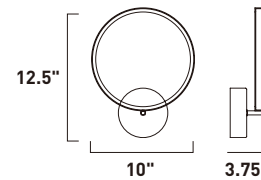

HOOPS

E22710-PC
LED Wall Mount
Finish: Polished Chrome
Glass: Acrylic
5.4W LED (Lamps Included)
378 Lumens
HCO: 1.58"