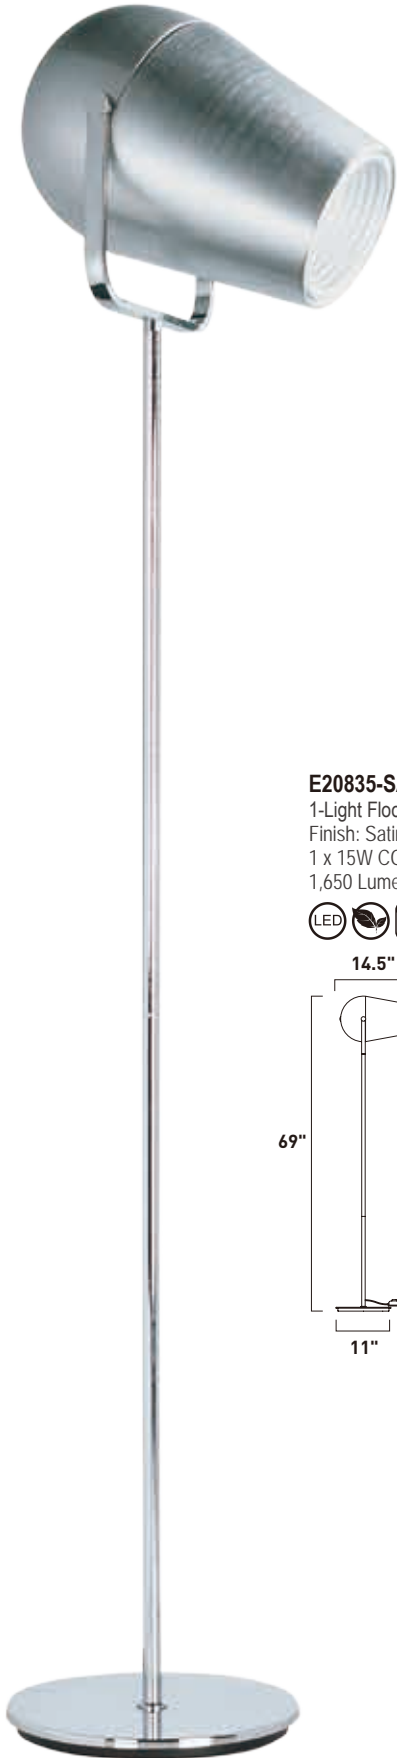

E20833-SA

1-Light Pendant

Finish: Satin Aluminum

1 x 15W COB LED (Lamp Included)

1,650 Lumens

22" / 142" OAH

- COB technology
- Dimmable 15 watt LED
- Satin Aluminum finish, Chrome hardware accents

STAGE