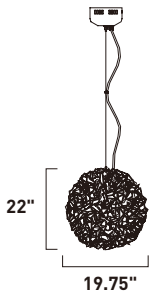

DAZED

E22578-PC
12-Light Pendant
Finish: Polished Chrome
12 x 20W G4 (Lamps Included)
3,120 Lumens
24.5" / 133.75" OAH

• Strings of clear G4 Xenon lamps woven through the Interior

DAZED

- Clear string of G4, Xenon Lamps
- State-of-the-art Smith & Kole 12V transformers
- High Polished Chrome Aluminum rods
- Hand formed Mod-Silhouettes
- Dimmable