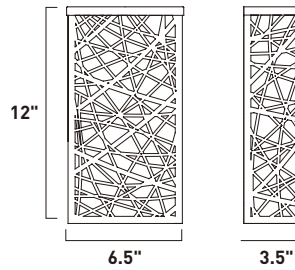

E21335-61BZ
E21335-61PC
4-Light LED Medium Wall Sconce
Finish: See Images
Glass: Acrylic
4 x 6W LED (Lamps Included)
1,280 Lumens

- Made with Steel grade 304
- Suitable for Indoor or Outdoor Locations