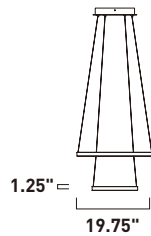

QUAD

E22405-BZ
LED Pendant
Finish: Bronze
Glass: Acrylic
55W LED (Lamp Integrated)
3,850 Lumens
11.75" / 47.25" OAH