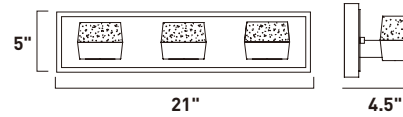

E22893-89BZ
E22893-89PC
6-Light Bath Vanity
Finish: See Images
Glass: Etched/Bubble
6 x 3W LED (Lamps Included)
1,260 Lumens
HCO: 1.8"

E22894-89BZ
E22894-89PC
8-Light Bath Vanity
Finish: See Images
Glass: Etched/Bubble
8 x 3W LED (Lamps Included)
1,680 Lumens
HCO: 1.8"