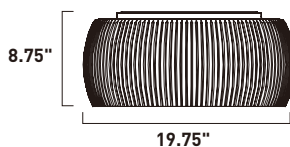

E21403-81PC
6-Light Flush Mount
Finish: Polished Chrome
Glass: Mirror Chrome
6 x 40W G9 (Lamps Included)
3,000 Lumens