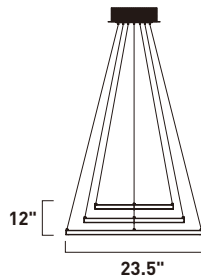

E22715-PC
LED Pendant
Finish: Polished Chrome
Glass: Acrylic
30.6W LED (Lamps Included)
2,142 Lumens
12" / 130" OAH