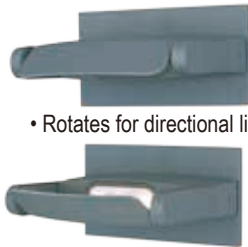

• Rotates for directional light