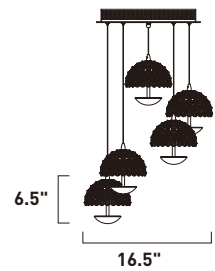

E24496-20PC
5-Light Pendant
Finish: Polished Chrome
Glass: Crystal
5 x 4W LED (Lamps Included)
1,600 Lumens
8" / 128" OAH