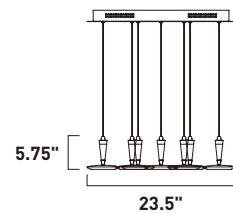

- Edge lit technology for soft even illumination
- Die cast Aluminum available in your choice of Polished Chrome or Bronze
- Frosted acrylic fonts adorn the top of each pendant, illuminated by LEDs

HILITE

E21169-01PC
E21169-01BZ
9-Light Pendant
Finish: See Image
Glass: Frosted Acrylic
9 x 7.2W LED (Lamps Included)
5,832 Lumens
5.75" / 125.75" OAH