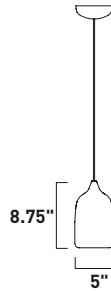

E20751-NWD
1-Light Pendant
Finish: Natural Wood
1 x 3W LED (Lamp Included)
210 Lumens
8" / 118" OAH