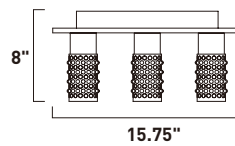

E20770-18PC
9-Light Flush Mount
Finish: Polished Chrome
Glass: Clear
9 x 3W COB LED (Lamps Included)
2,970 Lumens