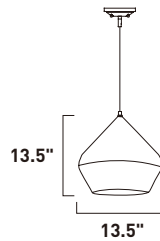

APEX

This Danish modern collection of large scale pendants is on trend. Available in two sizes and three finishes, White, Brick, and Steel Blue, these pendants are not only functional but also add a splash of color to any space.

E20638-BR
E20638-SB
E20638-WT

1-Light Pendant
Finish: See Images
1 x 60W MB Lamp
672 Lumens
14.5" / 132" OAH