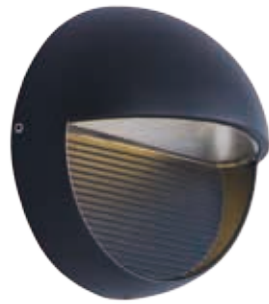

- Lamps Included
- Energy Efficient
- Wet and Dry Locations

ALUMILUX DC

E41413-BZ
3-Light LED Wall Mount
Finish: Bronze
3 x 2W LED (Lamps Included)
420 Lumens
HCO: 3.5"