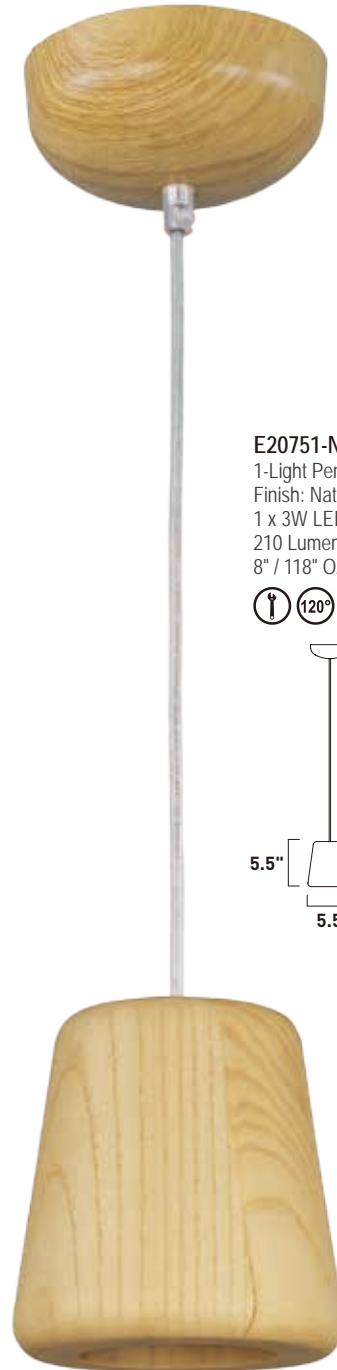

E20751-NWD
1-Light Pendant
Finish: Natural Wood
1 x 3W LED (Lamp Included)
210 Lumens
8" / 118" OAH