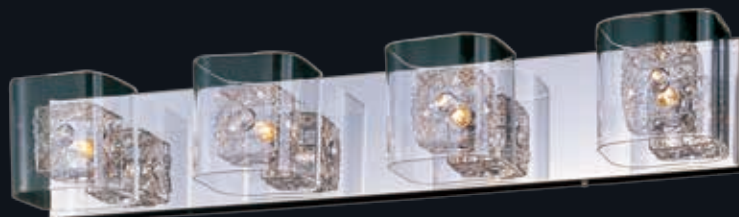

E22834-18SVPC
E22834-18PCPC
4-Light Bath Vanity
Finish: Polished Chrome
Glass: Clear
4 x 40W G9 (Lamps Included)
2,000 Lumens
HCO: 2"