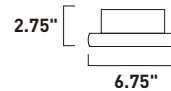

E21141-01PC
LED Flush Mount
Finish: Polished Chrome
Glass: Acrylic
10.8W LED (Lamps Included)
972 Lumens