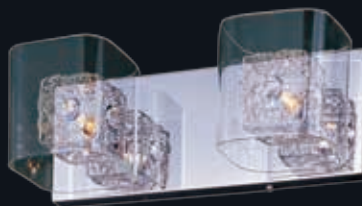

E22830-18SVPC
E22830-18PCPC
1-Light Wall Mount
Finish: Polished Chrome
Glass: Clear
1 x 60W G9 (Lamp Included)
500 Lumens
HCO: 2"