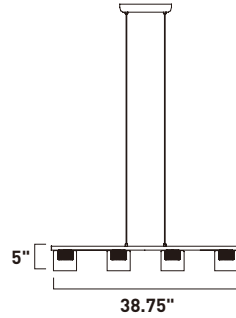

CYBORG

• Dimmable caps: 3000K Color Temperature

E23064-18PC
4-Light Pendant
Finish: Polished Chrome
Glass: Clear
4 x 6W LED (Lamps Included)
1,680 Lumens
7.5" / 125.5" OAH

4.75" [ ]