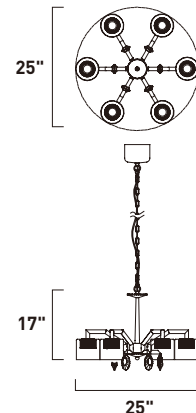

E23062-18PC
 5-Light Flush Mount
 Finish: Polished Chrome
 Glass: Clear
 5 x 6W LED (Lamps Included)
 2,100 Lumens

E23067-18PC
 6-Light Pendant
 Finish: Polished Chrome
 Glass: Clear
 6 x 6W LED (Lamps Included)
 2,520 Lumens
 22" / 137.25" OAH