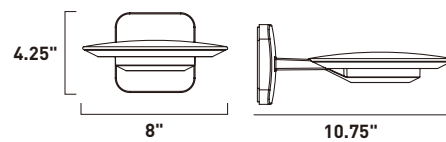

- Wet and Dry Location

E41415-DG
6-Light LED Wall Mount
Finish: Dark Gray
6 x 1W LED (Lamps Included)
420 Lumens
HCO: 5.5"

- Wet and Dry Location

- Work on all 12V systems
- Includes ground spike anchor bolts
- Includes LV cable connector
- LED Garden options