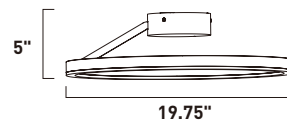

CIRQUE

E22840-MW
LED Flush/Wall Mount
Finish: Matte White
Glass: Acrylic
20W LED (Lamps Included)
1,400 Lumens

E22841-MW
LED Flush/Wall Mount
Finish: Matte White
Glass: Acrylic
31W LED (Lamps Included)
2,170 Lumens

E22843-MW
LED Semi-Flushmount
Finish: Matte White
Glass: Acrylic
43W LED (Lamps Included)
3,010 Lumens