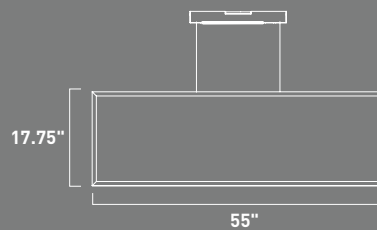

E22866-BZ
E22866-MW
LED Pendant
Finish: See Images
51W LED (Lamps Included)
3,570 Lumens
20.25" / 137.75" OAH