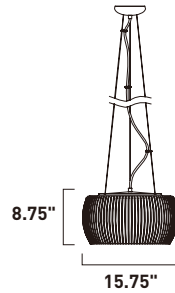

E21409-81PC
1-Light Wall Mount
Finish: Polished Chrome
Glass: Mirror Chrome
1 x 40W G9 (Lamp Included)
500 Lumens
HCO: 3.5"