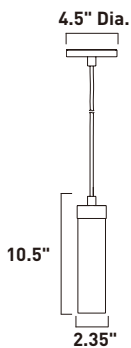

E63106-11SN
LED Wall Mount
Finish: Satin Nickel
Glass: Matte White
4 x 2.4W LED (Lamp Included)
672 Lumens
HCO:10"