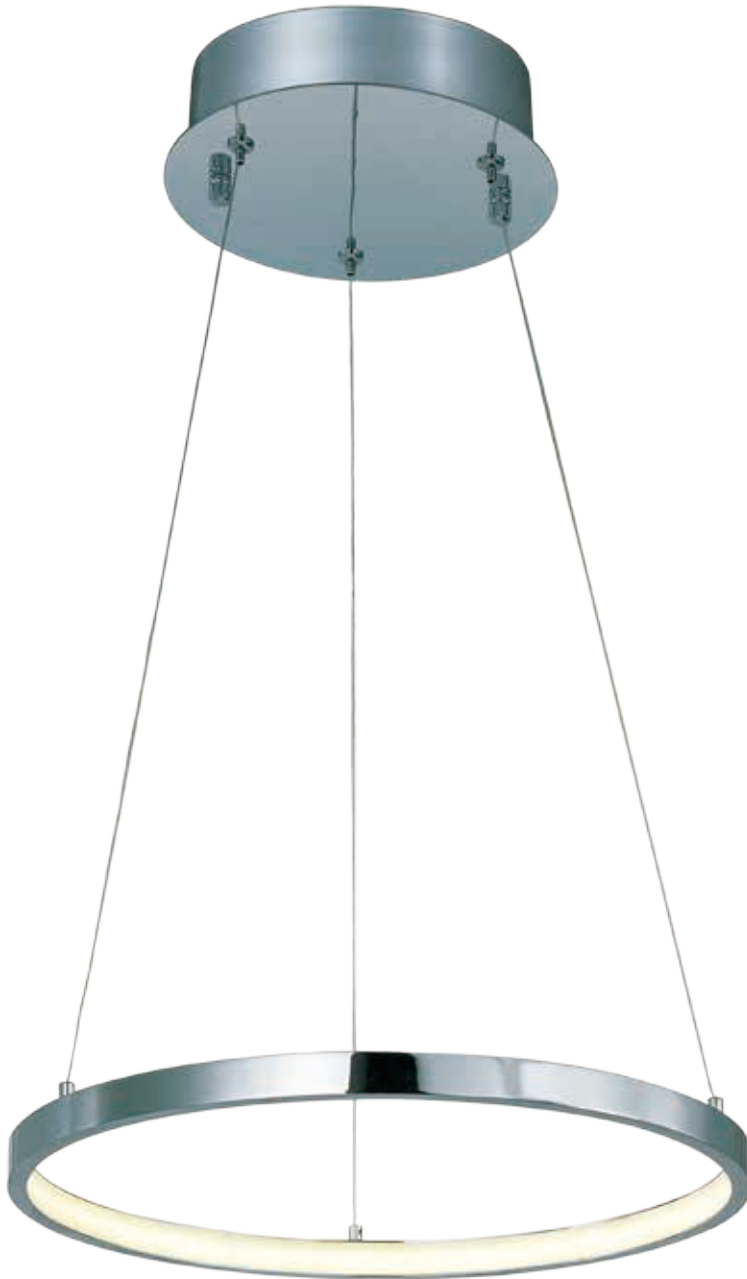

• Multiple arrangement options

E22714-PC
LED Pendant
Finish: Polished Chrome
Glass: Acrylic
24W LED (Lamps Included)
1,680 Lumens
12" / 130" OAH

HOOPS

- Polished Chrome “hoops” adjustable to your preference
- LEDs mounted inward to provide indirect light
- 3000K Color Temperature
- CRI 80

E22713-PC
LED Pendant
Finish: Polished Chrome
Glass: Acrylic
13.3W LED (Lamps Included)
932 Lumens
5" / 125" OAH

HOOPS

E22710-PC
 LED Wall Mount
 Finish: Polished Chrome
 Glass: Acrylic
 5.4W LED (Lamps Included)
 378 Lumens
 HCO: 1.58"

TIMBALE

- Die Cast finished in Polished Chrome
- Edge lit with High quality LEDs
- Adjustable rings for directional lighting

E21148-01PC
LED Pendant
Finish: Polished Chrome
Glass: Acrylic
110W LED (Lamps Included)
9,900 Lumens
4.25" / 124.25" OAH