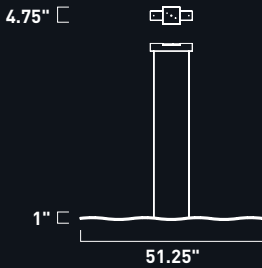

ROLLER

Dual pieces of Matte White aluminum gently wave in tandem to create a unique contemporary form. With powerful COB LEDs mounted on top and bottom, you receive ample down light and an indirect up light that creates a dramatic effect in the room.