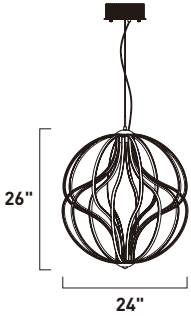

AURA

- Functional sculptures of illumination
- Fully dimmable high-powered LEDs
- Diodes visible to create contemporary look
- 3000K Color Temperature
- CRI-80

E21176-PC

16-Light Pendant
Finish: Polished Chrome
103.7W LED (Lamps Included)
7,258 Lumens
28" / 148" OAH