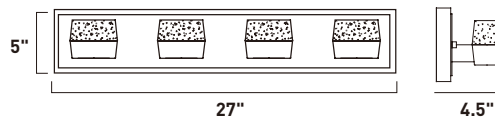

E22896-89BZ
E22896-89PC
12-Light Bath Vanity
Finish: See Images
Glass: Etched/Bubble
12 x 3W LED (Lamps Included)
2,520 Lumens
HCO: 1.8"