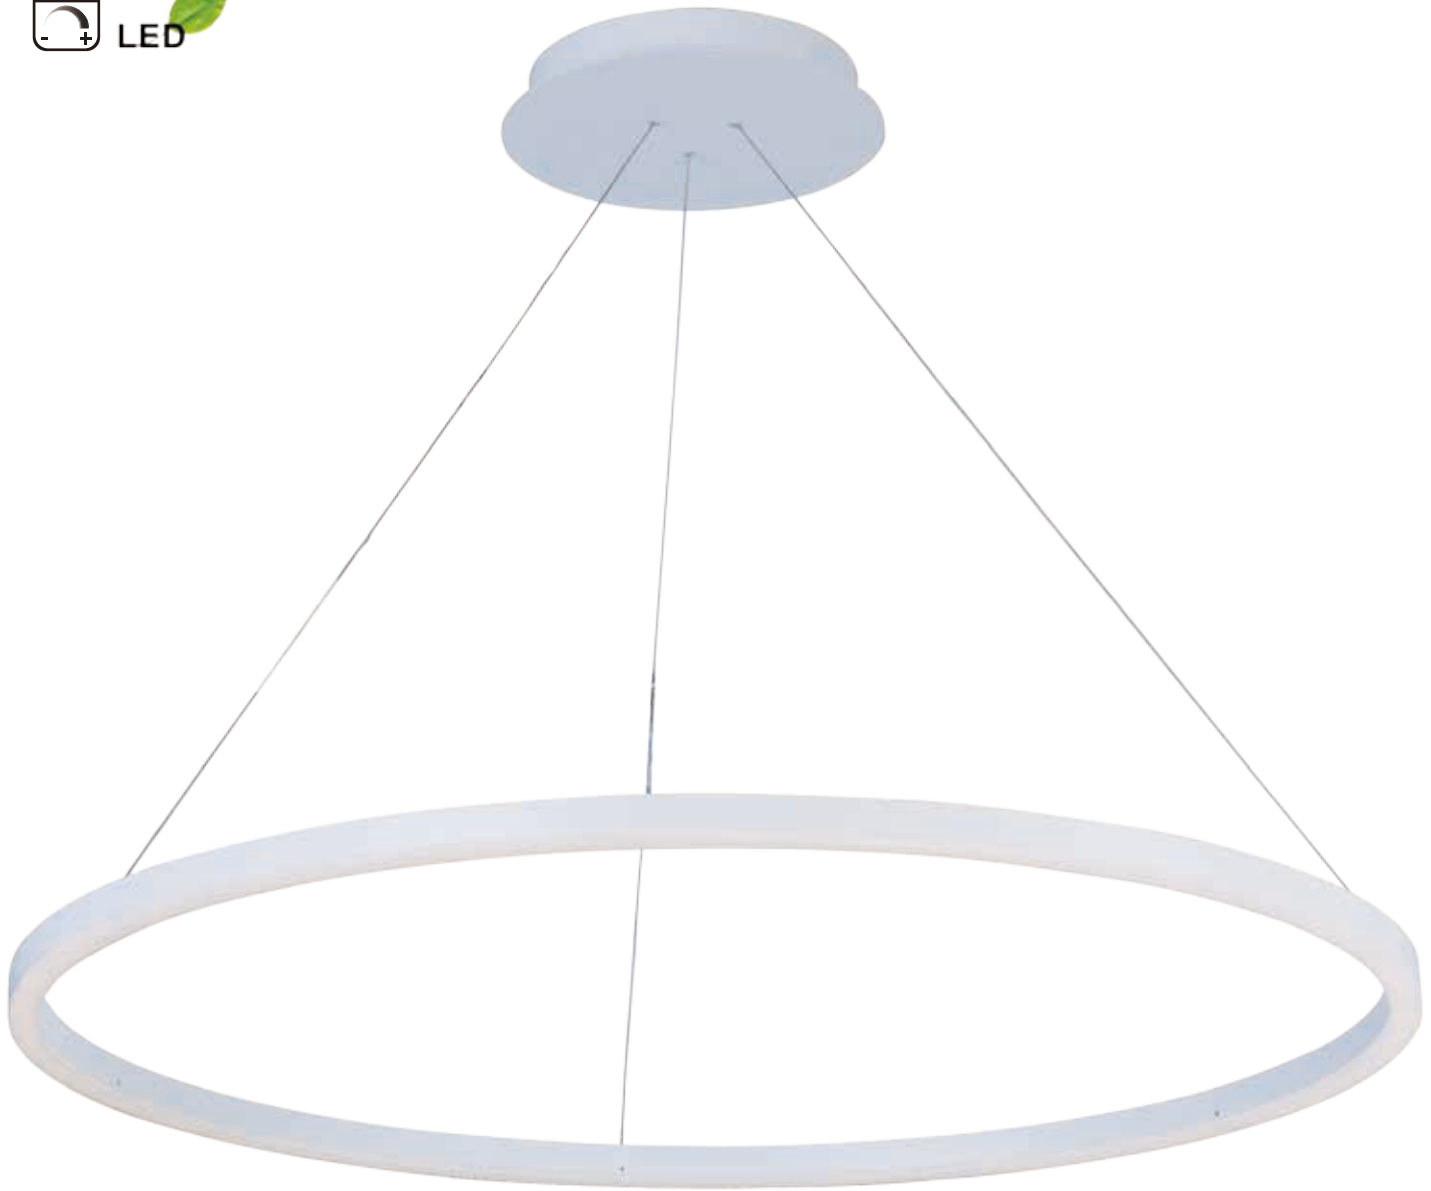

CIRQUE

E22848-MW
LED Pendant
Finish: Matte White
Glass: Acrylic
100W LED (Lamps Included)
6,150 Lumens
16" / 129" OAH

- High-powered LED rings that fit into each other
- Ceiling Mounts also function as Wall Sconces
- 3000K Color Temperature
- CRI >80

CIRQUE

E22847-MW
 LED Pendant
 Finish: Matte White
 Glass: Acrylic
 67W LED (Lamps Included)
 4,690 Lumens
 13" / 126" OAH

CIRQUE

- High-powered LED rings that fit into each other
- Ceiling Mounts also function as Wall Sconces
- 3000K Color Temperature
- CRI >80