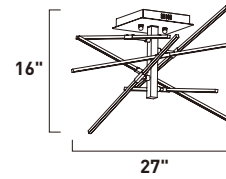

KRISS KROSS

- Thin strips of LED are housed in channels of Polished Chrome Aluminum
- Arranged in a crisscross formation to create functional sculptures of light
- Adjustable to create your own design
- 3000K Color Temperature
- CRI 80

E20693-PC
6-Light Flush Mount
Finish: Polished Chrome
34.2W LED (Lamps Included)
2,394 Lumens

E20691-PC
3-Light Wall Mount
Finish: Polished Chrome
17.1W LED (Lamps Included)
1,197 Lumens
HCO: 13"