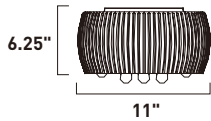

E21399-81PC
3-Light Flush Mount
Finish: Polished Chrome
Glass: Mirror Chrome
3 x 40W G9 (Lamps Included)
1,500 Lumens