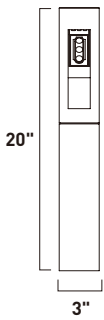

- LED Garden options
- 3000K Color Temperature
- Work on all 12V systems
- Includes ground spike anchor bolts
- Includes LV cable connector
- Wet and Dry Locations

• Adjustable to 90°

E41419-BZ
3-Light LED Pathway Light
Finish: Bronze
3 x 1W LED (Lamps Included)
210 Lumens

- Wet and Dry Location