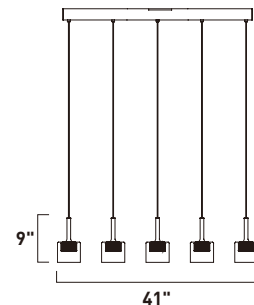

9" []
 4.75" []

E23065-18PC
 5-Light Pendant
 Finish: Polished Chrome
 Glass: Clear
 5 x 6W LED (Lamps Included)
 2,100 Lumens
 11.75" / 123.5" OAH

4.75" []

CONCENTRIC

Four Bronze concentric rings strategically placed in orbit to form a spherical lighting design as unique as it is functional. With the internal placement of LED strips the light moves both direct and indirect depending on where you are in relation to the fixture.