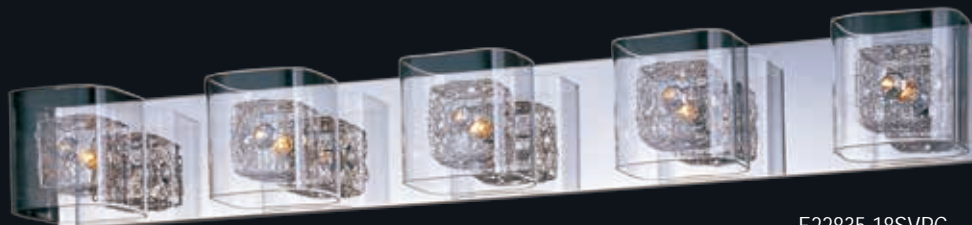

E22835-18SVPC
E22835-18PCPC
5-Light Bath Vanity
Finish: Polished Chrome
Glass: Clear
5 x 40W G9 (Lamps Included)
2,500 Lumens
HCO: 2"