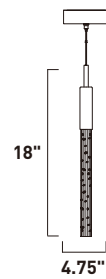

• Clear bubble glass

• Champagne bubble glass

SCEPTER

E32775-91BC
E32775-118BRZ
5-Light Pendant
Finish: See Images
Glass: See Images
37.5W LED (Lamps Included)
1,230 Lumens
140" OAH

E32771-91BC
E32771-118BRZ
1-Light Pendant
Finish: See Images
Glass: See Images
7.5W LED (Lamps Included)
246 Lumens
20"/140" OAH