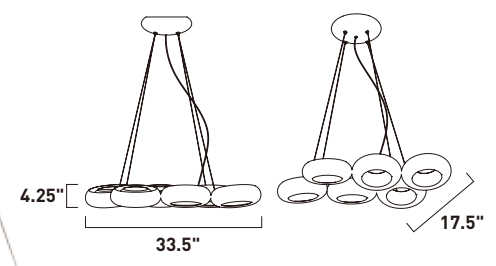

E22596-PC
6-Light Pendant
Finish: Polished Chrome
6 x 16W LED (Lamps Included)
6,720 Lumens
4.75" / 124.25" OAH