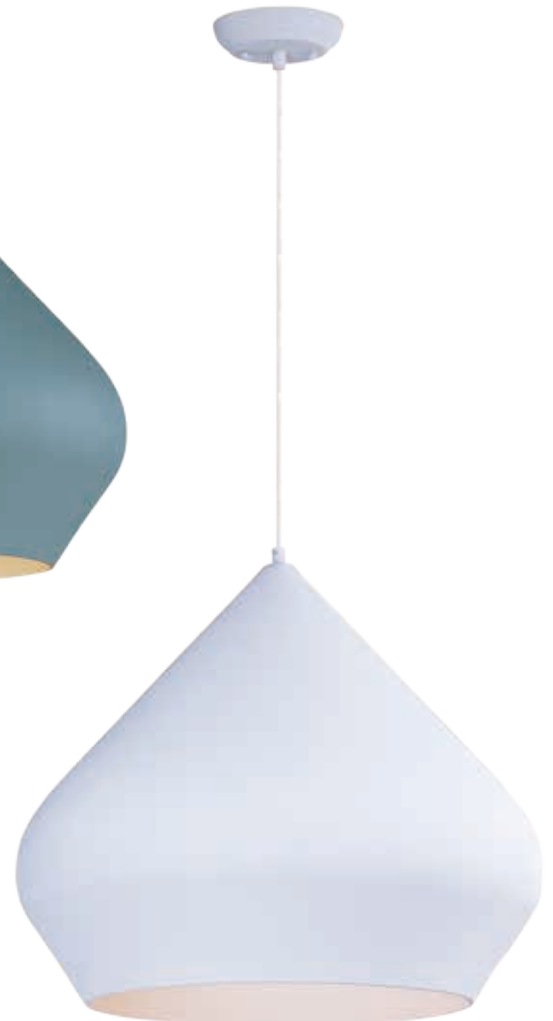

-SB Steel Blue

-WT White

E20639-BR
E20639-SB
E20639-WT
1-Light Pendant
Finish: See Images
1 x 60W MB Lamp
672 Lumens
20" / 138" OAH

SOLAR

The Solar collection embraces metallic trends with its Mirror Chrome or Mirror Copper plated blown glass orbs with interior Chrome finishes, available in three size options. The celestial inspired globes can morph from retro to modern styling. The Solar collection is the perfect companion to metallic infused furnishings and decorative accents across all styles from industrial to collected-eclectic.