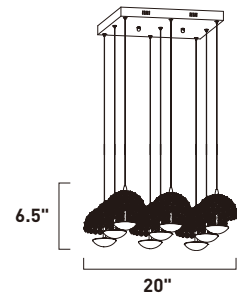

E24499-20PC

9-Light Pendant
Finish: Polished Chrome
Glass: Crystal
9 x 4W LED (Lamps Included)
2,880 Lumens
8" / 128" OAH