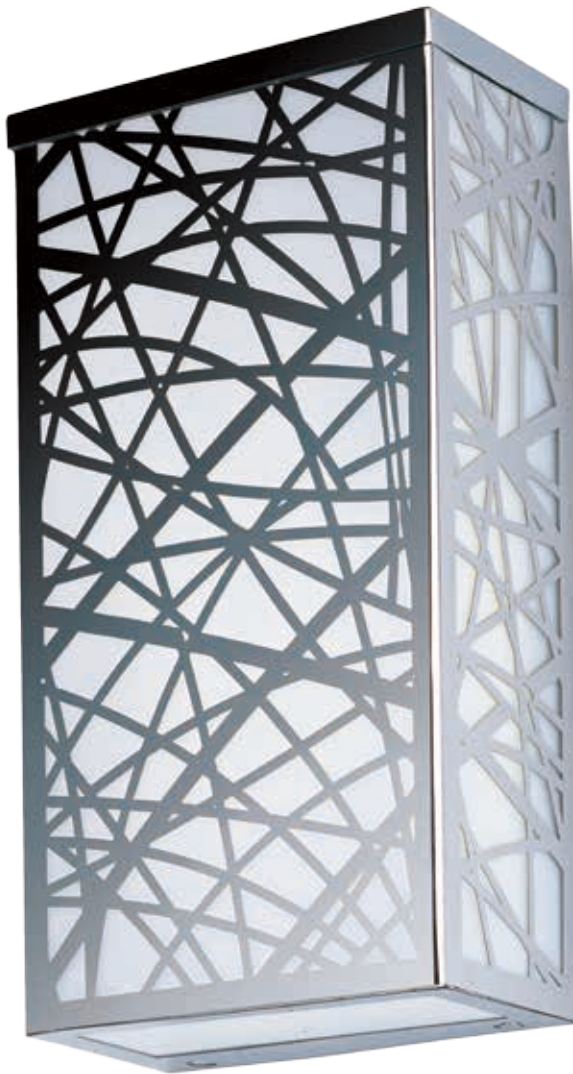

E21336-61BZ
E21336-61PC
4-Light LED Large Wall Sconce
Finish: See Images
Glass: Acrylic
4 x 6W LED (Lamps Included)
1,280 Lumens

- Made with Steel grade 304
- Suitable for Indoor or Outdoor Locations

- 304 Grade Stainless Steel
- Features a White Acrylic liner and diffuser
- Suitable for Indoor and Outdoor locations