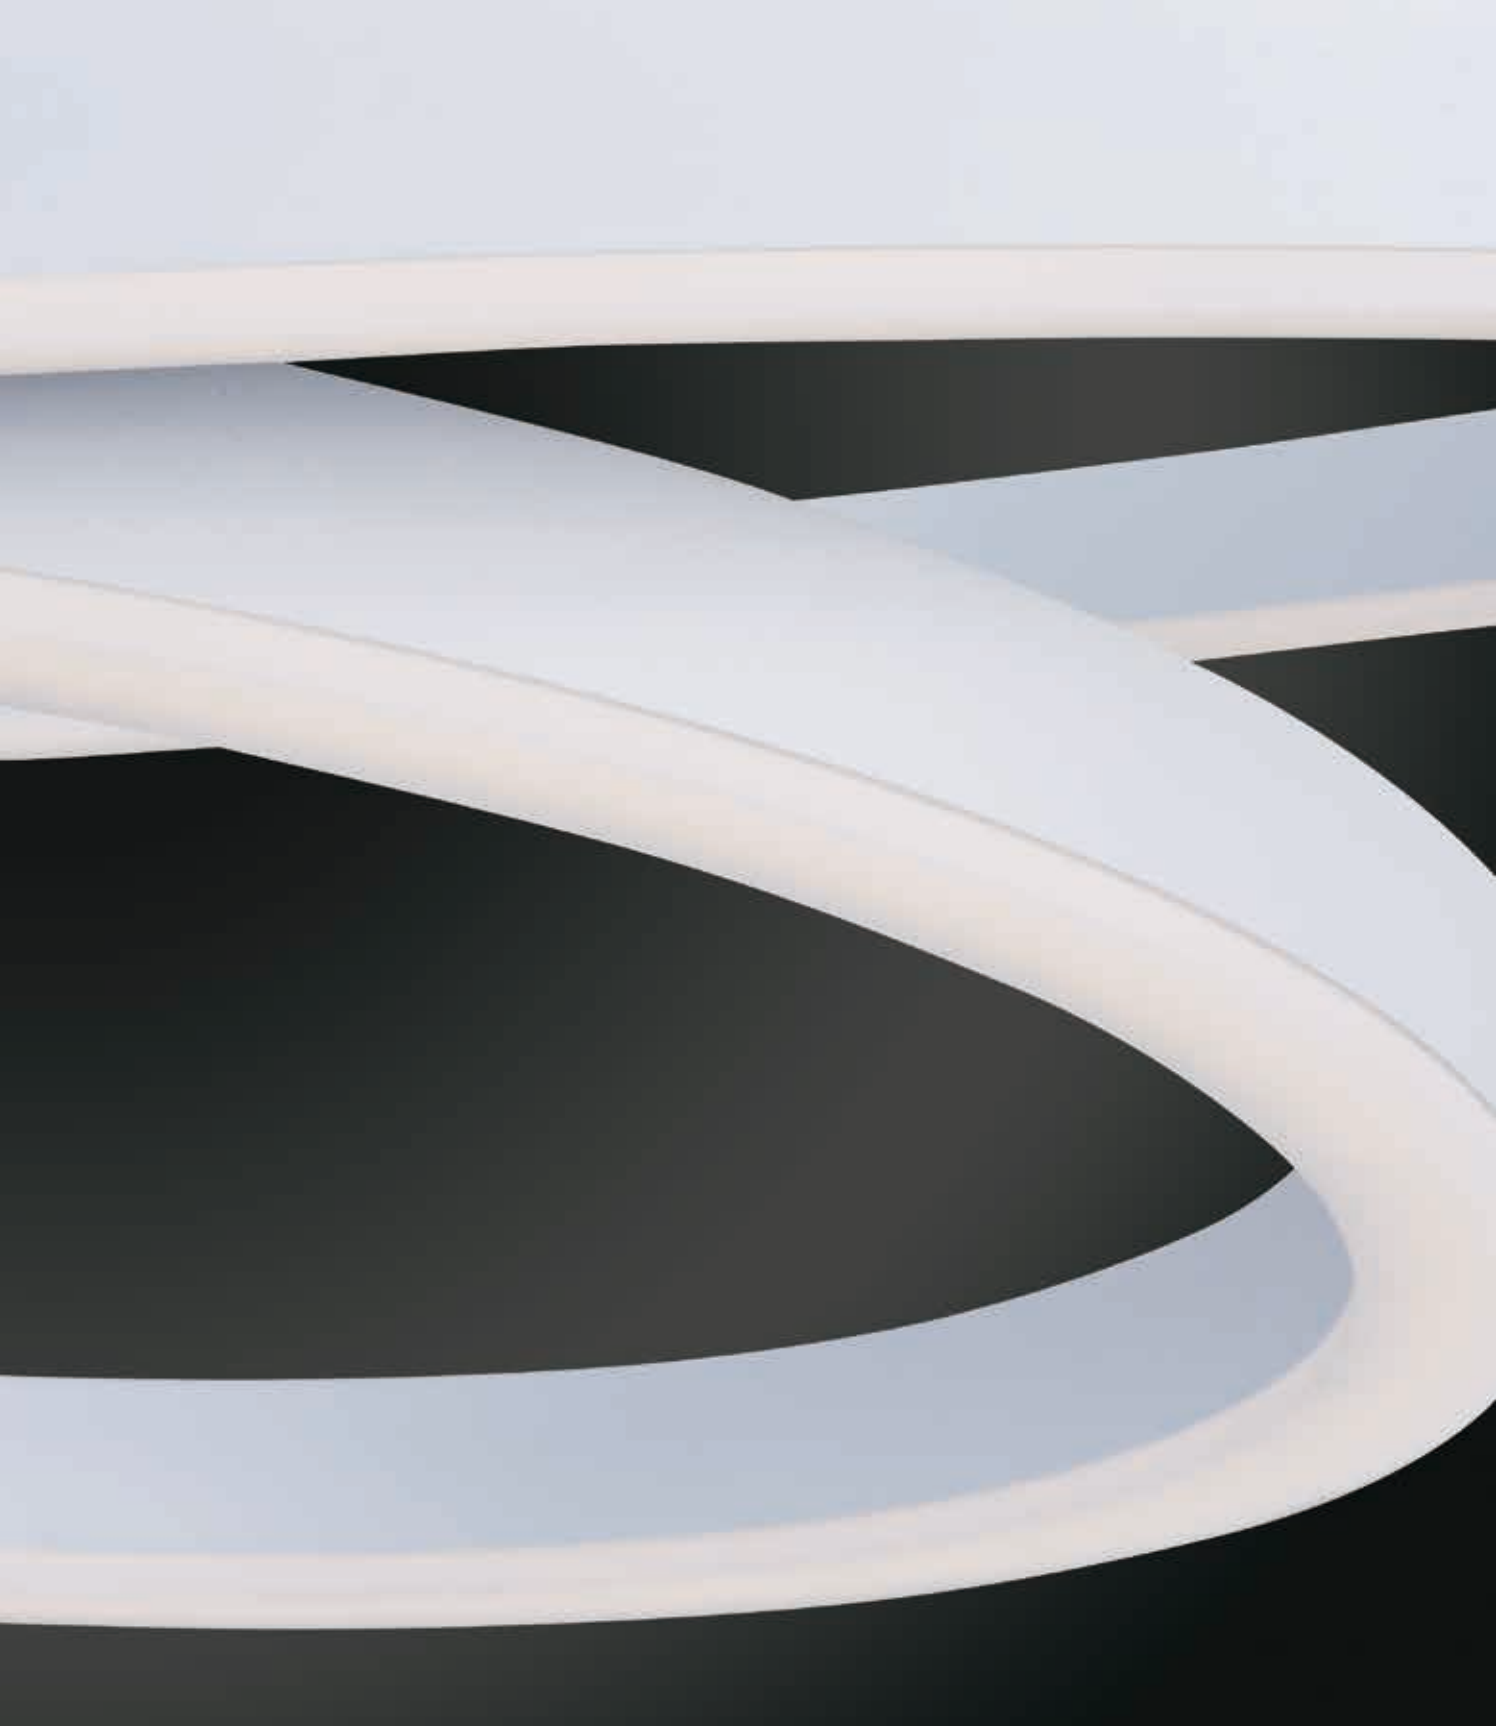

CIRQUE

Matte White rings suspend in a unique fashion as if relying on each other for support. A continuous band of LED evenly spread generous amounts of dimmable light into the space. Ceiling fixtures can also double as wall mounts.