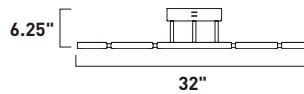

TIMBALE

E21146-01PC
LED Semi Flushmount
Finish: Polished Chrome
Glass: Acrylic
110W LED (Lamps Included)
9,900 Lumens