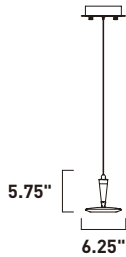

E21162-01PC
E21162-01BZ
1-Light Pendant
Finish: See Image
Glass: Frosted Acrylic
1 x 12W LED (Lamp Included)
1,080 Lumens
7" / 127" OAH