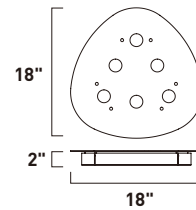

PALETTE

E20784-SF
6-Light Pendant
Finish: Silver Foil
6 x 5W LED (Lamps Included)
2,100 Lumens
3.25" / 124.25" OAH

PALETTE

- 3000K Color Temperature
- Flush Mounts versatile for Wall Mounting
- High Powered, 5 Watt LED Modules
- Flat Aluminum palette finished in Silver Foil paint
- Dimmable