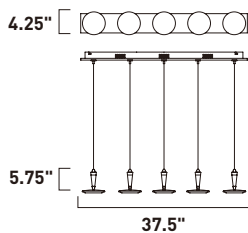

E21166-01PC
E21166-01BZ
6-Light Pendant
Finish: See Image
Glass: Frosted Acrylic
69.6W LED (Lamps Included)
6,264 Lumens
8.5" / 128" OAH

E21165-01PC
E21165-01BZ
5-Light Pendant
Finish: See Image
Glass: Frosted Acrylic
5 x 7.2W LED (Lamps Included)
3,240 Lumens
5.75" / 126" OAH