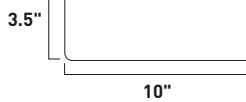

E20171-11MS
LED Flush/Wall Mounts
Finish: Matte Silver
Glass: Matte White
12W LED (Lamps Included)
840 Lumens