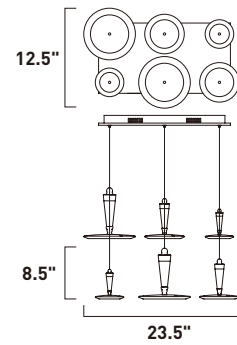

E21166-01PC
E21166-01BZ
6-Light Pendant
Finish: See Image
Glass: Frosted Acrylic
69.6W LED (Lamps Included)
6,264 Lumens
8.5" / 128" OAH

E21165-01PC
E21165-01BZ
5-Light Pendant
Finish: See Image
Glass: Frosted Acrylic
5 x 7.2W LED (Lamps Included)
3,240 Lumens
5.75" / 126" OAH