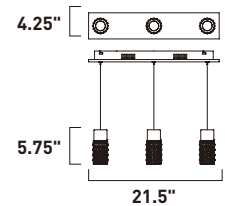

E20773-18PC
3-Light Pendant
Finish: Polished Chrome
Glass: Clear
3 x 3W COB LED (Lamps Included)
990 Lumens
8" / 128" OAH