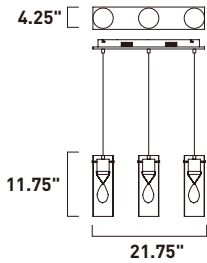

SOLITAIRE

E21113-18PC
3-Light Pendant
Finish: Polished Chrome
Glass: Clear
3 x 3W COB LED (Lamps Included)
990 Lumens
14.5" / 132" OAH

E21111-18PC
1-Light Pendant
Finish: Polished Chrome
Glass: Clear
1 x 3W COB LED (Lamp Included)
330 Lumens
14.5" / 132" OAH