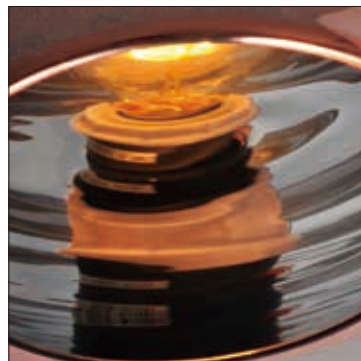

E20635-81PC
E20635-151PC
1-Light Pendant
Finish: See Image
1 x 100W MB
1,150 Lumens
18" / 118" OAH

SOLAR

- Blown glass
- Choice of Mirror Chrome or Mirror Copper
- Interior Chrome plated
- Incandescent

E20633-81PC
E20633-151PC
 1-Light Pendant
 Finish: See Image
 1 x 100W MB
 1,150 Lumens
 16" / 118" OAH