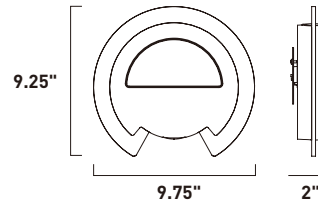

E41409-09BZ
2-Light LED Wall Mount
Finish: Bronze
Glass: Opal
1 x 3.5W + 1 x 1W LED (Lamps Included)
315 Lumens
HCO: 4.2"

• Wet and Dry Location

• View from side

E41407-BZ
5-Light LED Wall Mount
Finish: Bronze
5 x 1W LED (Lamps Included)
350 Lumens
HCO: 3.75"

• Wet and Dry Location