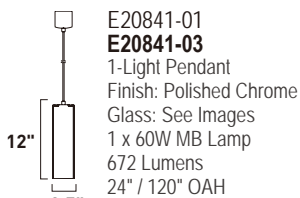

RONDELLE

Inspired by the small disks of glass that are used as ornaments in stained glass windows, the Rondelle single light White or Red pendants presents a simple and clean cylindrical form. The Rondelle possess matching glass canopy accented by Polished Chrome hardware and featuring adjustable height for maximum adaptability. Consider it the perfect lighting solution for bar, bathroom, kitchen island or pool table.

E20841-01
E20841-03
1-Light Pendant
Finish: Polished Chrome
Glass: See Images
1 x 60W MB Lamp
672 Lumens
24" / 120" OAH

• Matching glass canopy

CAPS

Bold color combined with simple curves defines the essence of the Caps collection. The exquisite pendants with matching glass canopy of Caps are available in White and Red. Equally suited for residential or commercial applications, you can either arrange the pendants flying solo or in multiple formations.