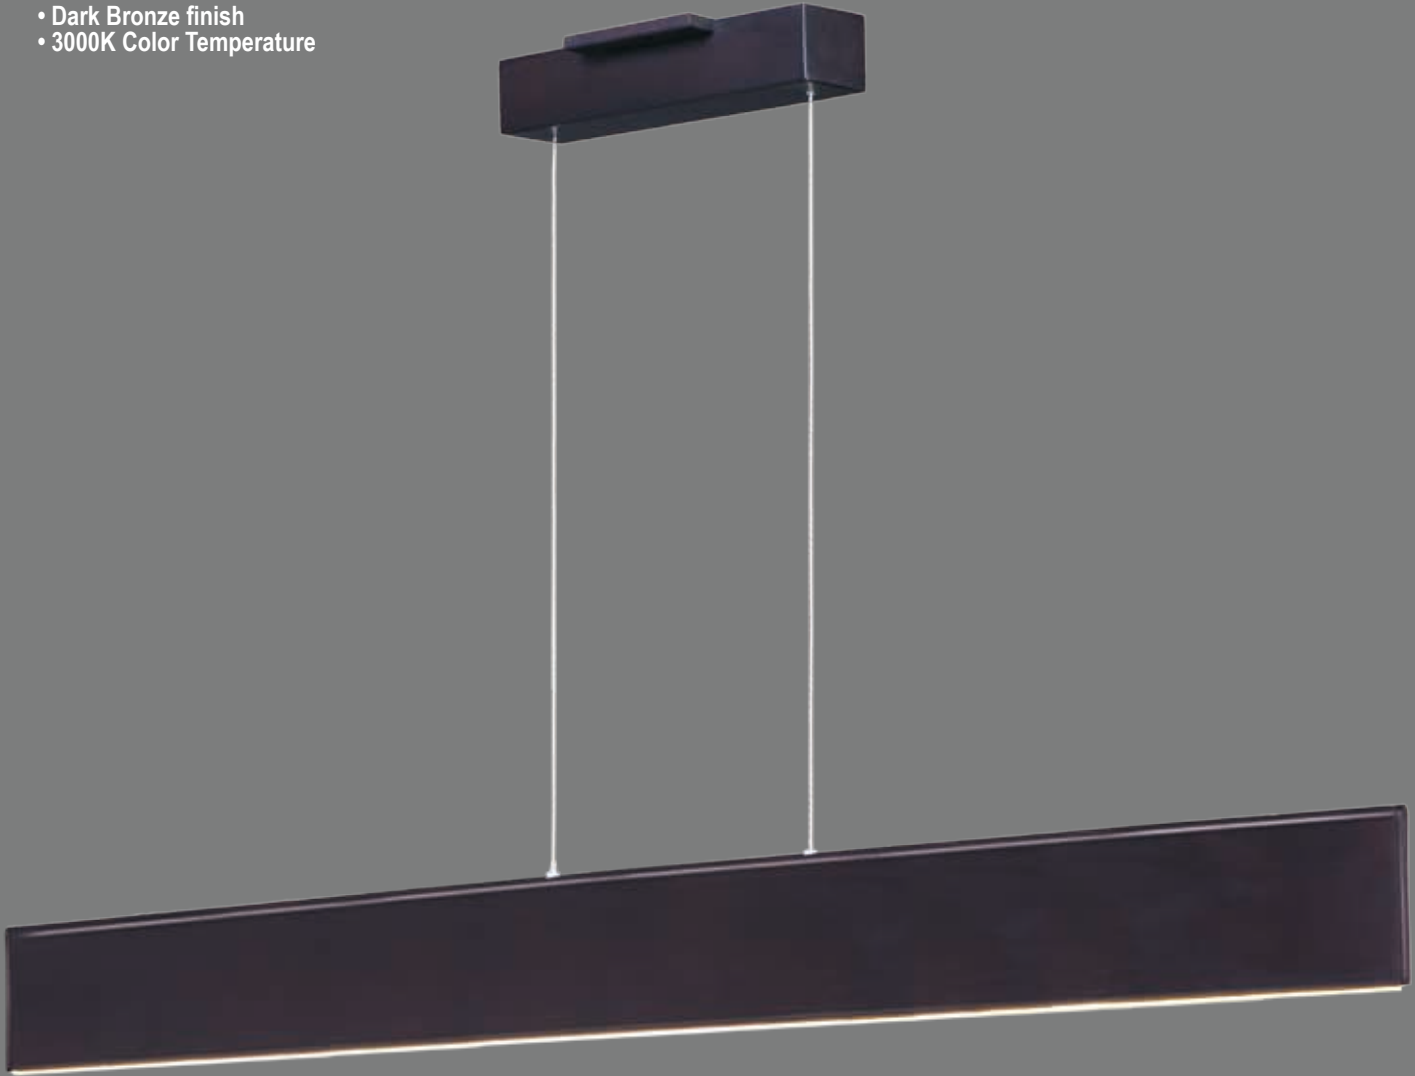

E22585-77BK
 16-Light Pendant
 Finish: Brushed Aluminum/Black
 Glass: Acrylic
 16 x 2.5W LED (Lamps Included)
 3,150 Lumens
 24.5" / 61.5" OAH

- Includes Two 6" stems ESTR06206BK
- Includes Six 12" stems ESTR06212BK

BLADE

A thin blade of Bronze aluminum incorporates a micro size LED board recessed into the bottom. The result is a unique effect of light appearing on the surface below without a clear indication from where it is generated.

- Low-profile aluminum "blade" with integrated LED board recessed into bottom
- Dark Bronze finish
- 3000K Color Temperature

4.75" [

4.75" [

53.75"

E22906-BZ
LED Pendant
Finish: Bronze
36W LED (Lamps Included)
2,520 Lumens
7.5" / 125" OAH