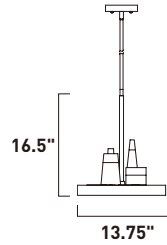

PANDORA

E22583-77BK
8-Light Pendant
Finish: Brushed Aluminum/Black
Glass: Acrylic
8 x 2.5W LED (Lamps Included)
1,400 Lumens
24.5" / 78.75" OAH

- Dimmable LED
- 3000K Color Temperature
- Up and down lights
- Aluminum candles with acrylic fonts
- Candles house LED up-lights

- Includes One 6" stem ESTR06206BK
- Includes Three 12" stems ESTR06212BK