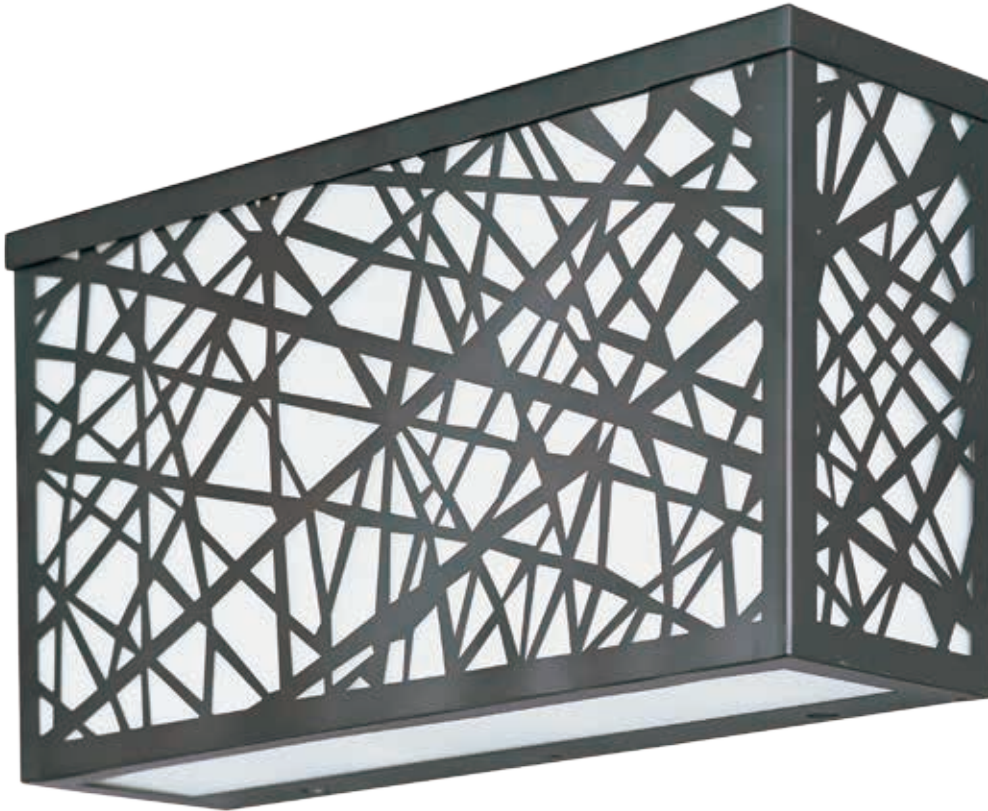

INCA

Legendary meets contemporary with the Inca Collection. Reminiscent of the mythical tales of Incan treasures, the fixtures offer brilliantly shining crystal enclosed within a precision laser-cut sheath that cannot be duplicated. The glow of the LED light from within casts a beautifully radiant shine that adorns the outer permeable layer.

E21336-61BZ
E21336-61PC
4-Light LED Large Wall Sconce
Finish: See Images
Glass: Acrylic
4 x 6W LED (Lamps Included)
1,280 Lumens

- Made with Steel grade 304
- Suitable for Indoor or Outdoor Locations