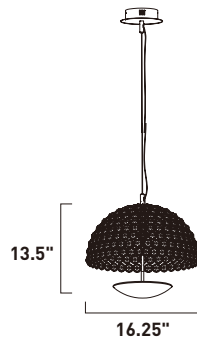

E24497-20PC
1-Light Pendant
Finish: Polished Chrome
Glass: Crystal
1 x 15W LED (Lamp Included)
1,050 Lumens
16" / 136" OAH