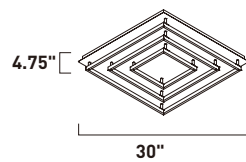

QUAD

- 3000K Color Temperature
- Adjustable connectors allowing for various combinations
- Extruded Aluminum
- Dimmable

E22408-BZ
LED Flush Mount
Finish: Bronze
Glass: Acrylic
100W LED (Lamp Integrated)
6,500 Lumens