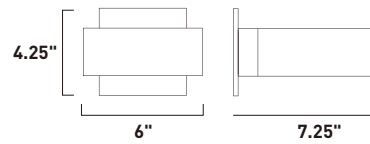

• Wet and Dry Location

SA Satin Aluminum