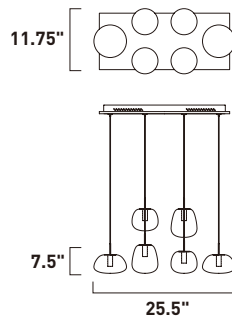

PUFFS

- Cloud-like forms of glass in Matte White finish
- Columns of LED inside glass provide soft, ambient light
- Available in three shapes with customizable multi-pendants
- 3000K Color Temperature
- CRI>80

E21124-MW
6-Light Pendant
Finish: Matte White
Glass: Matte White
28.8W LED (Lamps Included)
2,016 Lumens
10" / 130" OAH