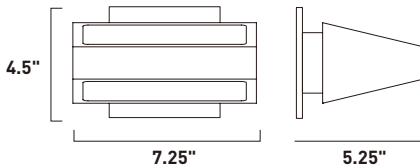

E41302-SA
E41302-WT
18-Light LED Wall Mount
Finish: See Images
18 x 0.3W LED (Lamps Included)
445 Lumens
HCO: 2.25"

• Wet and Dry Location