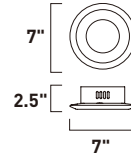

E21160-01PC
E21160-01BZ
1-Light Flush Mount/Wall Mount
Finish: See Image
Glass: Frosted Acrylic
1 x 10.8W LED (Lamp Included)
972 Lumens
HCO: 2.4"