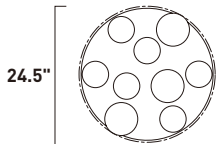

E21127-MW
9-Light Pendant
Finish: Matte White
Glass: Matte White
43.2W LED (Lamps Included)
3,024 Lumens
10" / 130" OAH