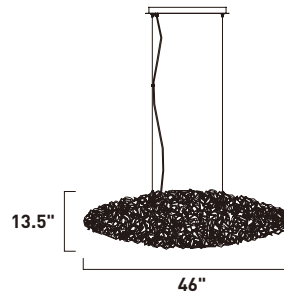

• Strings of clear G4 Xenon lamps woven through the Interior