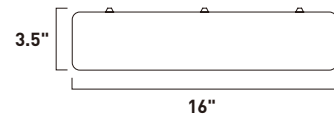

E20173-11MS
LED Flush/Wall Mounts
Finish: Matte Silver
Glass: Matte White
30.6W LED (Lamps Included)
2,142 Lumens