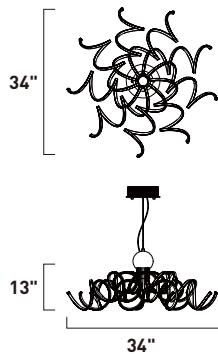

CHAOS

E21415-PC
LED Pendant
Finish: Polished Chrome
84.2W LED (Lamps Included)
5,897 Lumens
17" / 137" OAH