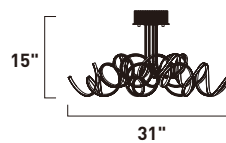

CHAOS

E21410-PC
 LED Flush Mount
 Finish: Polished Chrome
 90.7W LED (Lamps Included)
 6,350 Lumens

PUFFS

Soft forms of Matte White glass suspend from the ceiling like clouds moving through the sky. Columns of LEDs protrude down the middle of each shade to evenly illuminate the glass with a soft ambient light.