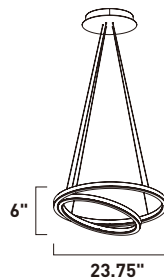

- High-powered LED rings that fit into each other
- Ceiling Mounts also function as Wall Sconces
- 3000K Color Temperature
- CRI >80

CIRQUE

E22847-MW
LED Pendant
Finish: Matte White
Glass: Acrylic
67W LED (Lamps Included)
4,690 Lumens
13" / 126" OAH