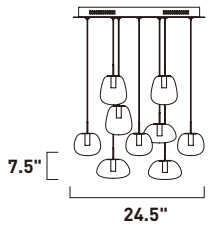

E21127-MW
9-Light Pendant
Finish: Matte White
Glass: Matte White
43.2W LED (Lamps Included)
3,024 Lumens
10" / 130" OAH