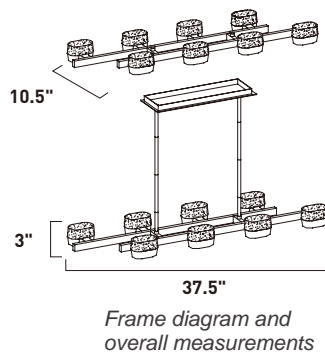

- 3000K Color Temperature
- Indirect Up-Light and Direct Down-Light
- Solid oval shape, Etched Bubble Glass shades

E22897-89BZ
E22897-89PC
16-Light Pendant
Finish: See Images
Glass: Etched/Bubble
16 x 3W LED (Lamps Included)
3,360 Lumens
6" / 44.75" OAH

- Includes Two 6" stems ESTR06206BZ, PC
- Includes Six 12" stems ESTR06212BZ, PC