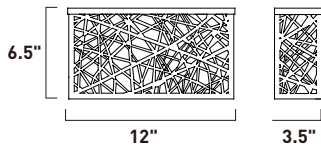

INCA

Legendary meets contemporary with the Inca Collection. Reminiscent of the mythical tales of Incan treasures, the fixtures offer brilliantly shining crystal enclosed within a precision laser-cut sheath that cannot be duplicated. The glow of the LED light from within casts a beautifully radiant shine that adorns the outer permeable layer.

E21336-61BZ
E21336-61PC
4-Light LED Large Wall Sconce
Finish: See Images
Glass: Acrylic
4 x 6W LED (Lamps Included)
1,280 Lumens

- Made with Steel grade 304
- Suitable for Indoor or Outdoor Locations