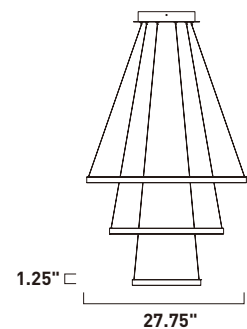

QUAD

- 3000K Color Temperature
- Adjustable connectors allowing for various combinations
- Extruded Aluminum
- Dimmable

E22407-BZ
LED Pendant
Finish: Bronze
Glass: Acrylic
100W LED (Lamp Integrated)
7,000 Lumens
20.5" / 47.25" OAH