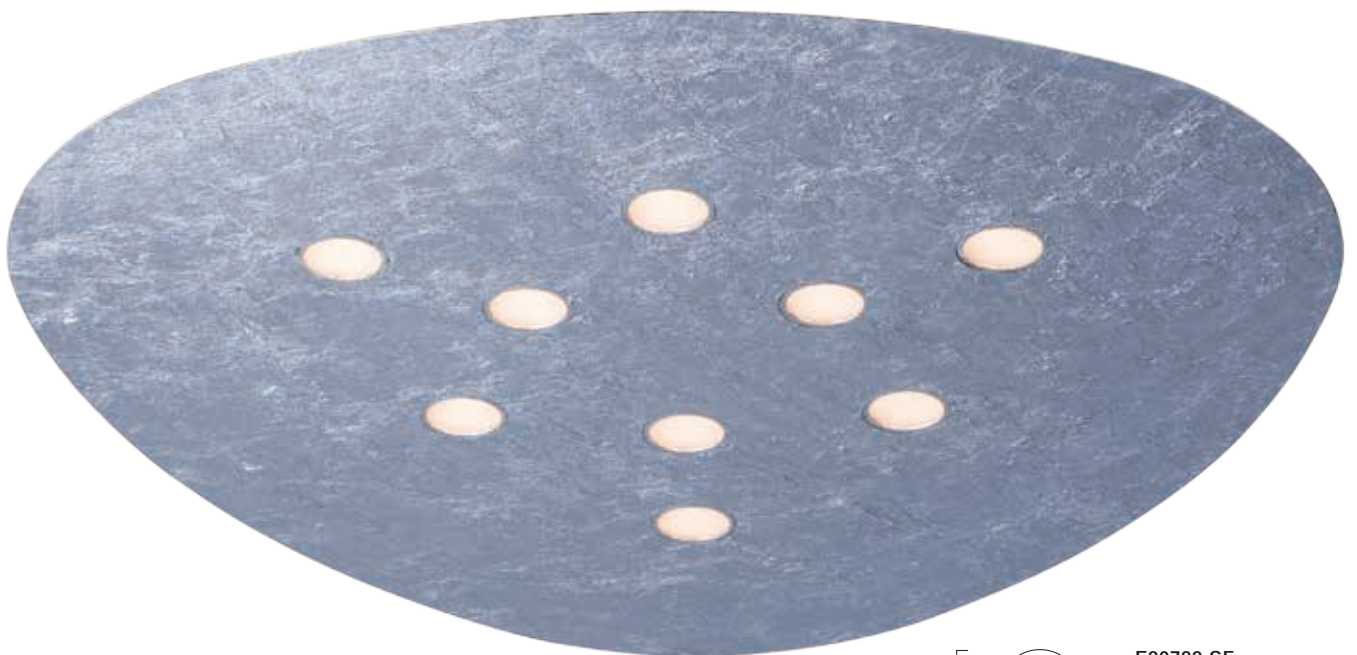

E20782-SF
9-Light Flush/Wall Mount
Finish: Silver Foil
9 x 5W LED (Lamps Included)
2,900 Lumens