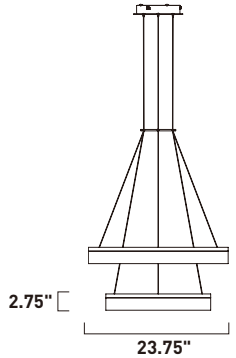

SATURN

- 3000K Color Temperature
- Two finish options available, Metallic Silver or Bronze
- Lutron® CL™ Dimmers are recommended
- Adjusts to Multiple configuration

E22455-11BZ
E22455-11MS
LED Pendant
Finish: See Images
Glass: Frost Acrylic
40W LED (Lamps Included)
2,800 Lumens
35.75" / 51.5" OAH