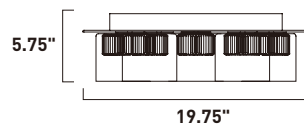

CYBORG

The Cyborg collection unites art and technology with a sci-fi nod to its form with chrome arms that grasp clear glass shades lit by Cree® LED modules in 3000K Color Temperature with dimmable drivers. Hanging crystals add a touch of glamour to this futuristic silhouette. The Cyborg collection makes a bold and imaginative statement in any living space.