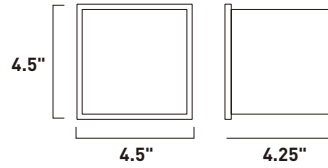

E41308-BZ
E41308-SA
2-Light LED Wall Mount
Finish: See Images
2 x 3W LED (Lamps Included)
320 Lumens
HCO: 2.25"

• Wet and Dry Location