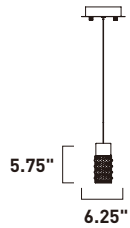

• Clear pressed glass, with a dimple pattern

E20771-18PC
 1-Light Pendant
 Finish: Polished Chrome
 Glass: Clear
 1 x 3W COB LED (Lamp Included)
 330 Lumens
 8" / 128" OAH

E20770-18PC
 9-Light Flush Mount
 Finish: Polished Chrome
 Glass: Clear
 9 x 3W COB LED (Lamps Included)
 2,970 Lumens