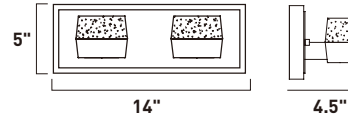

E22892-89BZ
E22892-89PC
4-Light Bath Vanity
Finish: See Images
Glass: Etched/Bubble
4 x 3W LED (Lamps Included)
840 Lumens
HCO: 1.8"