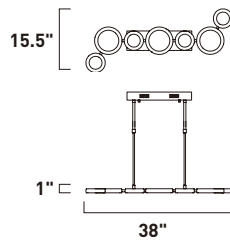

TIMBALE

- Die Cast finished in Polished Chrome
- Edge lit with High quality LEDs
- Adjustable rings for directional lighting

E21144-01PC
LED Pendant
Finish: Polished Chrome
Glass: Acrylic
56.4W LED (Lamps Included)
5,076 Lumens
24" / 42.25" OAH

• **Telescopic Stem**