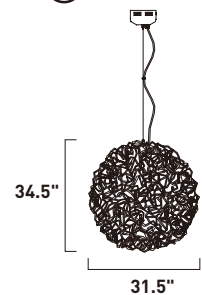

DAZED

E22578-PC
12-Light Pendant
Finish: Polished Chrome
12 x 20W G4 (Lamps Included)
3,120 Lumens
24.5" / 133.75" OAH

• Strings of clear G4 Xenon lamps woven through the Interior

DAZED

- Clear string of G4, Xenon Lamps
- State-of-the-art Smith & Kole 12V transformers
- High Polished Chrome Aluminum rods
- Hand formed Mod-Silhouettes
- Dimmable