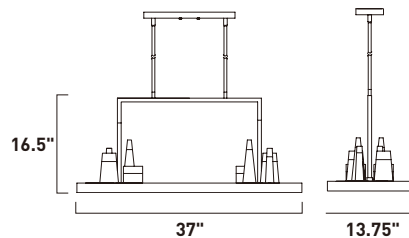

E22585-77BK
16-Light Pendant
Finish: Brushed Aluminum/Black
Glass: Acrylic
16 x 2.5W LED (Lamps Included)
3,150 Lumens
24.5" / 61.5" OAH

- Includes Two 6" stems ESTR06206BK
- Includes Six 12" stems ESTR06212BK