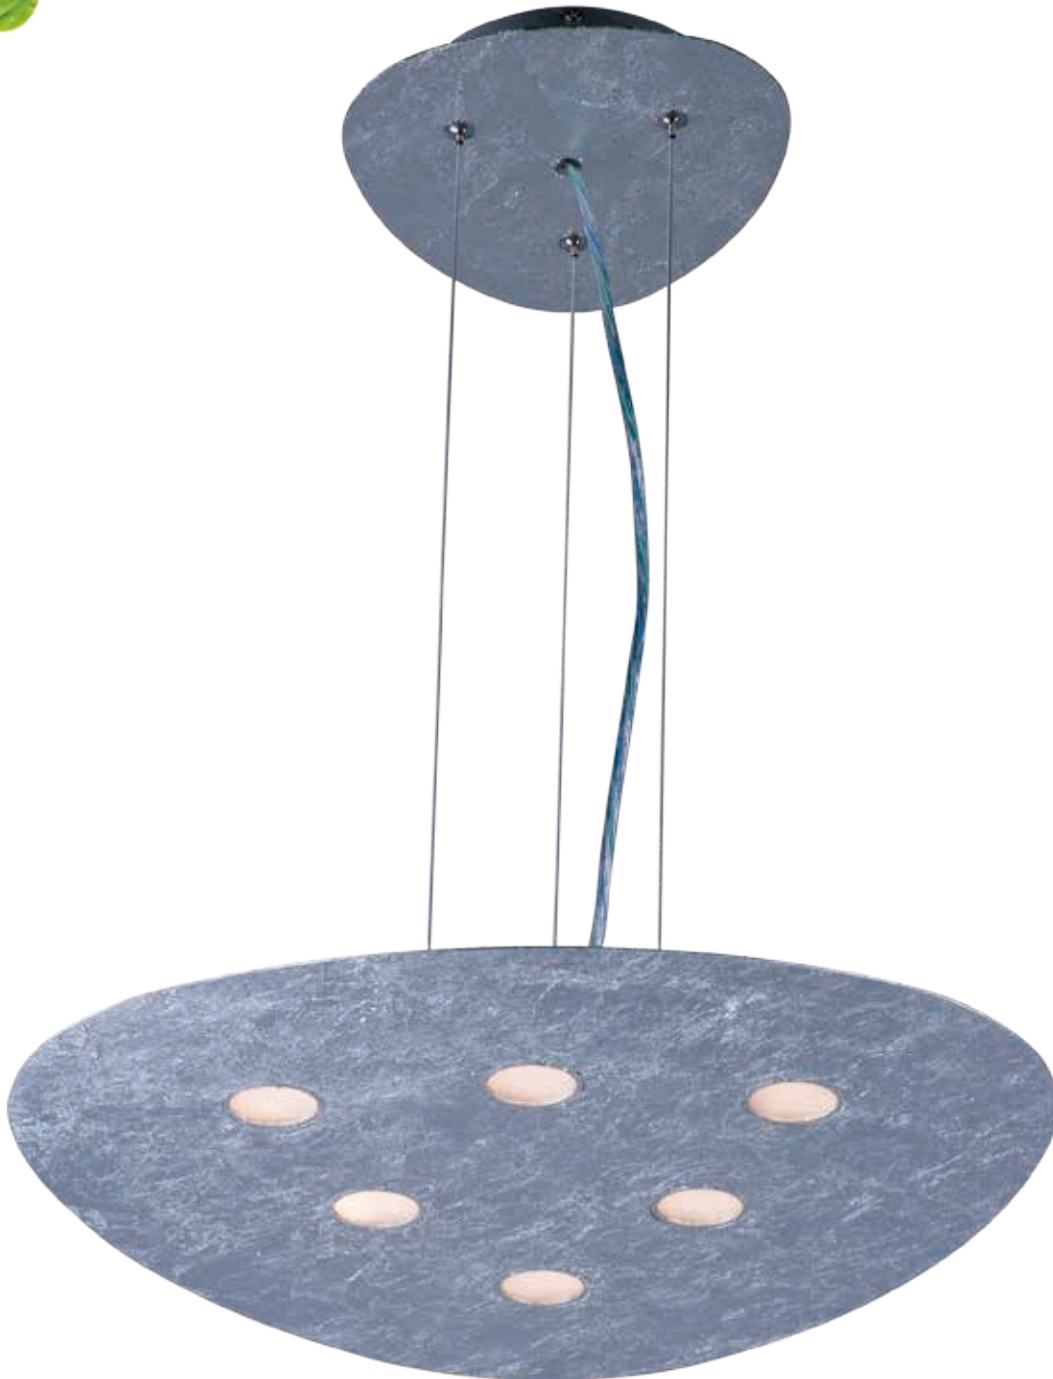

E21140-01PC
 LED Adjustable Flush Mount/Wall Mount
 Finish: Polished Chrome
 Glass: Acrylic
 6W LED (Lamps Included)
 540 Lumens

PALETTE

As if designed by Van Gogh, this collection features a flat aluminum palette, finished in Silver Foil paint. High powered 5 watt LED modules provide ample light and can be dimmed to set the mood. The ceiling fixture will work equally as well on the wall as a piece of art.

PALETTE

- 3000K Color Temperature
- High Powered, 5 Watt LED Modules
- Flat Aluminum palette finished in Silver Foil paint
- Dimmable

E20785-SF
9-Light Pendant
Finish: Silver Foil
9 x 5W LED (Lamps Included)
2,900 Lumens
3.25" / 124.25" OAH

PALETTE

E20784-SF
6-Light Pendant
Finish: Silver Foil
6 x 5W LED (Lamps Included)
2,100 Lumens
3.25" / 124.25" OAH

PALETTE

- 3000K Color Temperature
- Flush Mounts versatile for Wall Mounting
- High Powered, 5 Watt LED Modules
- Flat Aluminum palette finished in Silver Foil paint
- Dimmable