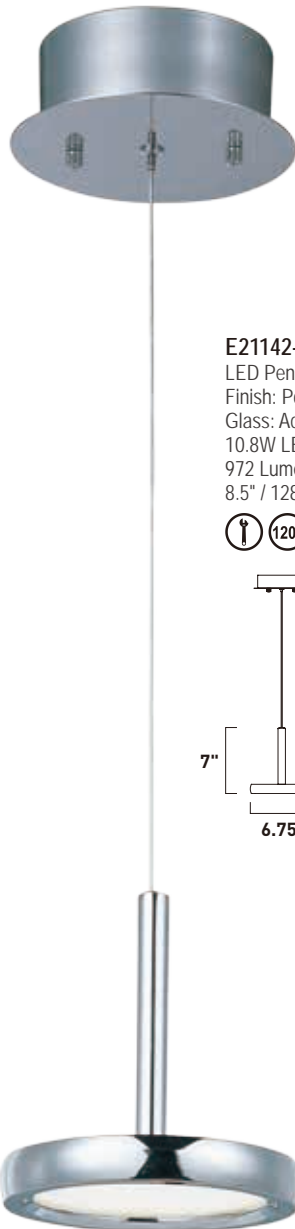

TIMBALE

- Die Cast finished in Polished Chrome
- Edge lit with High quality LEDs
- Adjustable rings for directional lighting

E21144-01PC
 LED Pendant
 Finish: Polished Chrome
 Glass: Acrylic
 56.4W LED (Lamps Included)
 5,076 Lumens
 24" / 42.25" OAH

• **Telescopic Stem**

- Adjustable Die Cast rings to allow for unique design arrangements, and directional lighting.

TIMBALE

E21146-01PC
 LED Semi Flushmount
 Finish: Polished Chrome
 Glass: Acrylic
 110W LED (Lamps Included)
 9,900 Lumens