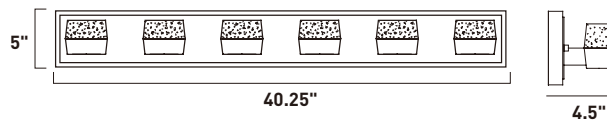

- 3000K Color Temperature
- Indirect Up-Light and Direct Down-Light
- Etched Bubble Glass shades

VOLT

E22891-89BZ
E22891-89PC
2-Light Bath Vanity
Finish: See Images
Glass: Etched/Bubble
2 x 3W LED (Lamps Included)
420 Lumens
HCO: 2.5"

E22892-89BZ
E22892-89PC
4-Light Bath Vanity
Finish: See Images
Glass: Etched/Bubble
4 x 3W LED (Lamps Included)
840 Lumens
HCO: 1.8"

E22893-89BZ
E22893-89PC
6-Light Bath Vanity
Finish: See Images
Glass: Etched/Bubble
6 x 3W LED (Lamps Included)
1,260 Lumens
HCO: 1.8"

E22894-89BZ
E22894-89PC
8-Light Bath Vanity
Finish: See Images
Glass: Etched/Bubble
8 x 3W LED (Lamps Included)
1,680 Lumens
HCO: 1.8"

E22896-89BZ
E22896-89PC
12-Light Bath Vanity
Finish: See Images
Glass: Etched/Bubble
12 x 3W LED (Lamps Included)
2,520 Lumens
HCO: 1.8"