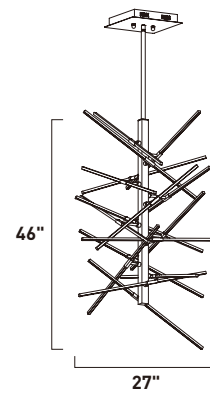

E20697-PC

16-Light Pendant
Finish: Polished Chrome
91.2W LED (Lamps Included)
6,384 Lumens
52.25" / 84.5" OAH

- Includes One 6" stem ESTR06206PC
- Includes Three 12" stems ESTR06212PC

KRISS KROSS

LED

E20695-PC
8-Light Pendant
Finish: Polished Chrome
45.6W LED (Lamps Included)
3,192 Lumens
31" / 72.75" OAH