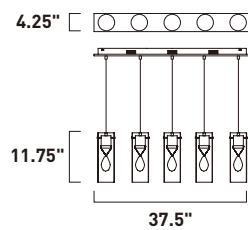

SOLITAIRE

- COB LED Technology
- 3000K Color Temperature
- CRI-80

E21115-18PC
5-Light Pendant
Finish: Polished Chrome
Glass: Clear
5 x 3W COB LED (Lamps Included)
1,650 Lumens
14.5" / 132" OAH