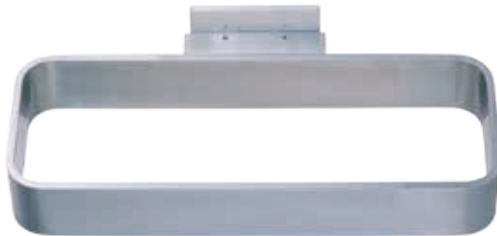

SA Satin Aluminum