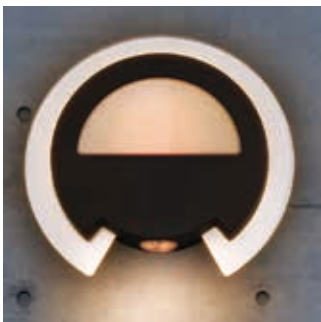

ALUMILUX DC

European designed outdoor lighting unique to the North American market and exclusively offered to you by ET2. Cast aluminum construction with multi functional design offers a different and fun approach to exterior lighting. Multiple powder coated finishes to choose from all powered with top of the line LEDs.

E41409-09BZ
2-Light LED Wall Mount
Finish: Bronze
Glass: Opal
1 x 3.5W + 1 x 1W LED (Lamps Included)
315 Lumens
HCO: 4.2"

• Wet and Dry Location

E41407-BZ
5-Light LED Wall Mount
Finish: Bronze
5 x 1W LED (Lamps Included)
350 Lumens
HCO: 3.75"

• Wet and Dry Location

• Lights on