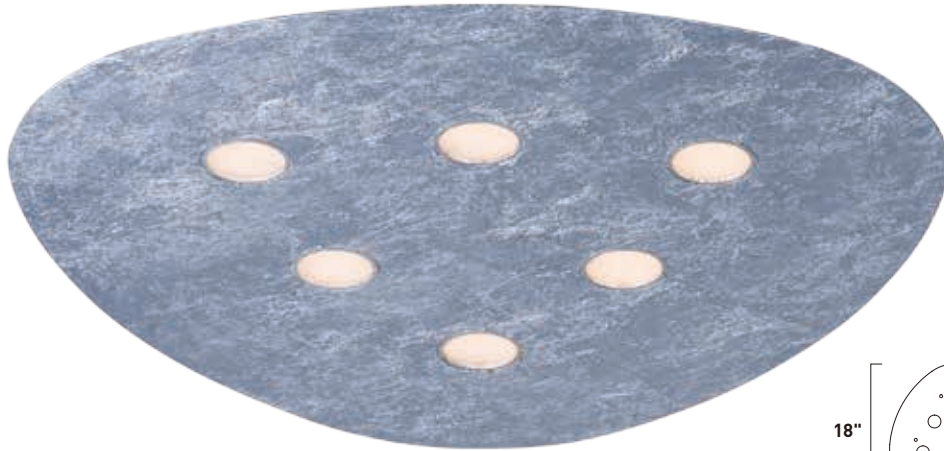

PALETTE

E20784-SF
6-Light Pendant
Finish: Silver Foil
6 x 5W LED (Lamps Included)
2,100 Lumens
3.25" / 124.25" OAH

PALETTE

- 3000K Color Temperature
- Flush Mounts versatile for Wall Mounting
- High Powered, 5 Watt LED Modules
- Flat Aluminum palette finished in Silver Foil paint
- Dimmable