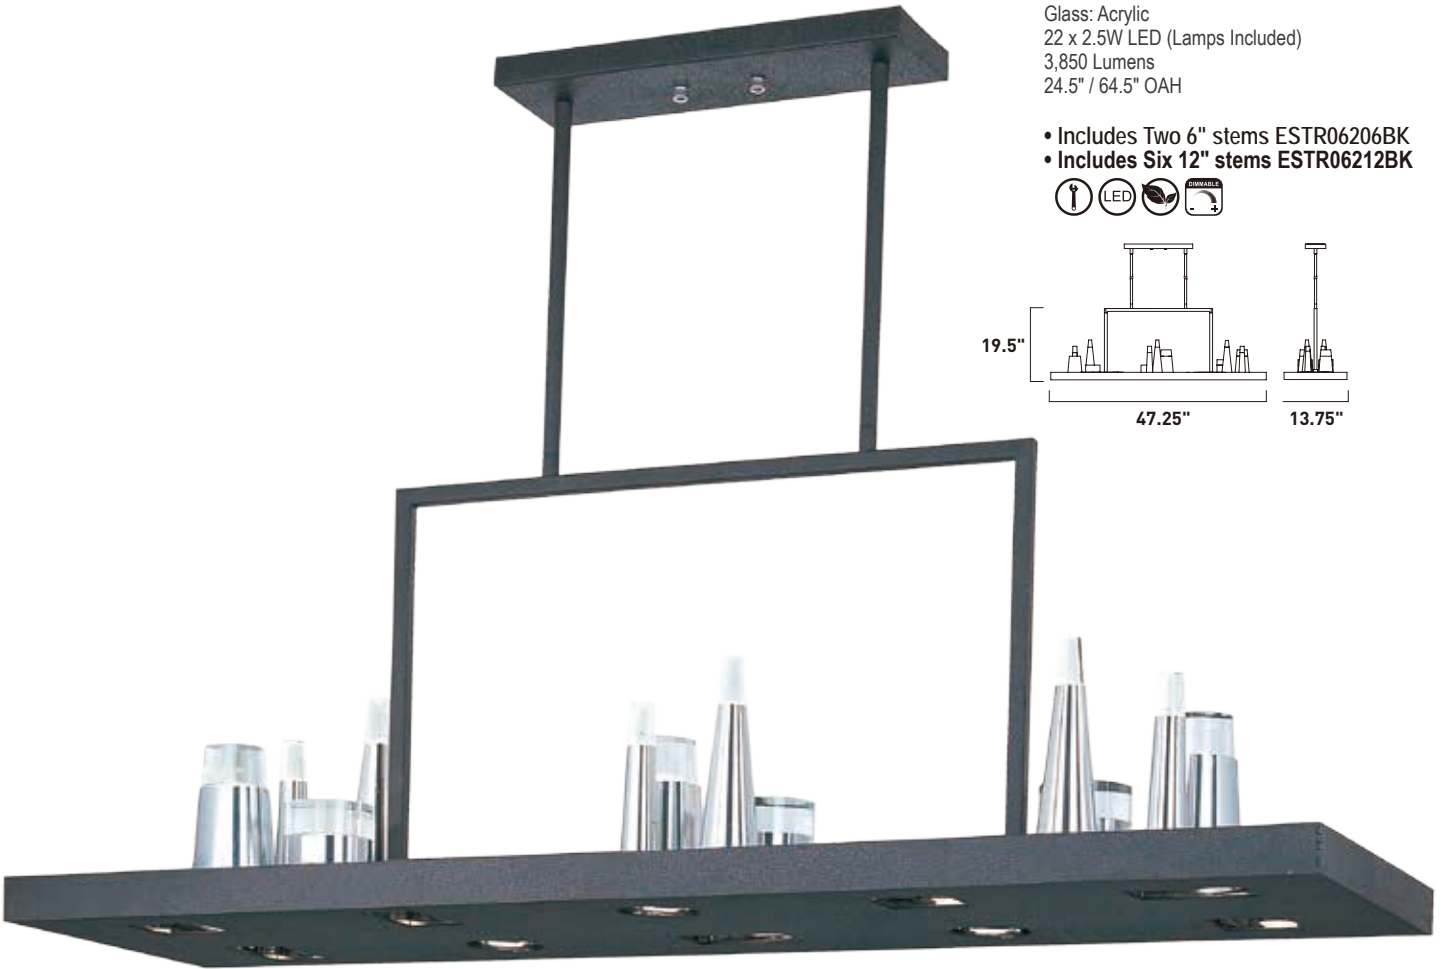

E22587-77BK

22-Light Pendant

Finish: Brushed Aluminum/Black

Glass: Acrylic

22 x 2.5W LED (Lamps Included)

3,850 Lumens

24.5" / 64.5" OAH

- Includes Two 6" stems ESTR06206BK
- Includes Six 12" stems ESTR06212BK