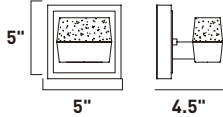

E22891-89BZ
E22891-89PC
2-Light Bath Vanity
Finish: See Images
Glass: Etched/Bubble
2 x 3W LED (Lamps Included)
420 Lumens
HCO: 2.5"