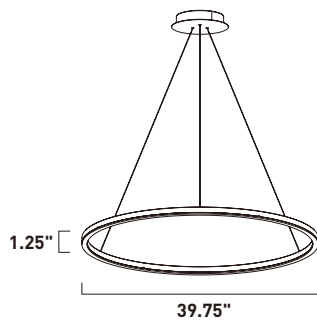

CIRQUE

E22847-MW
 LED Pendant
 Finish: Matte White
 Glass: Acrylic
 67W LED (Lamps Included)
 4,690 Lumens
 13" / 126" OAH

CIRQUE

- High-powered LED rings that fit into each other
- Ceiling Mounts also function as Wall Sconces
- 3000K Color Temperature
- CRI >80