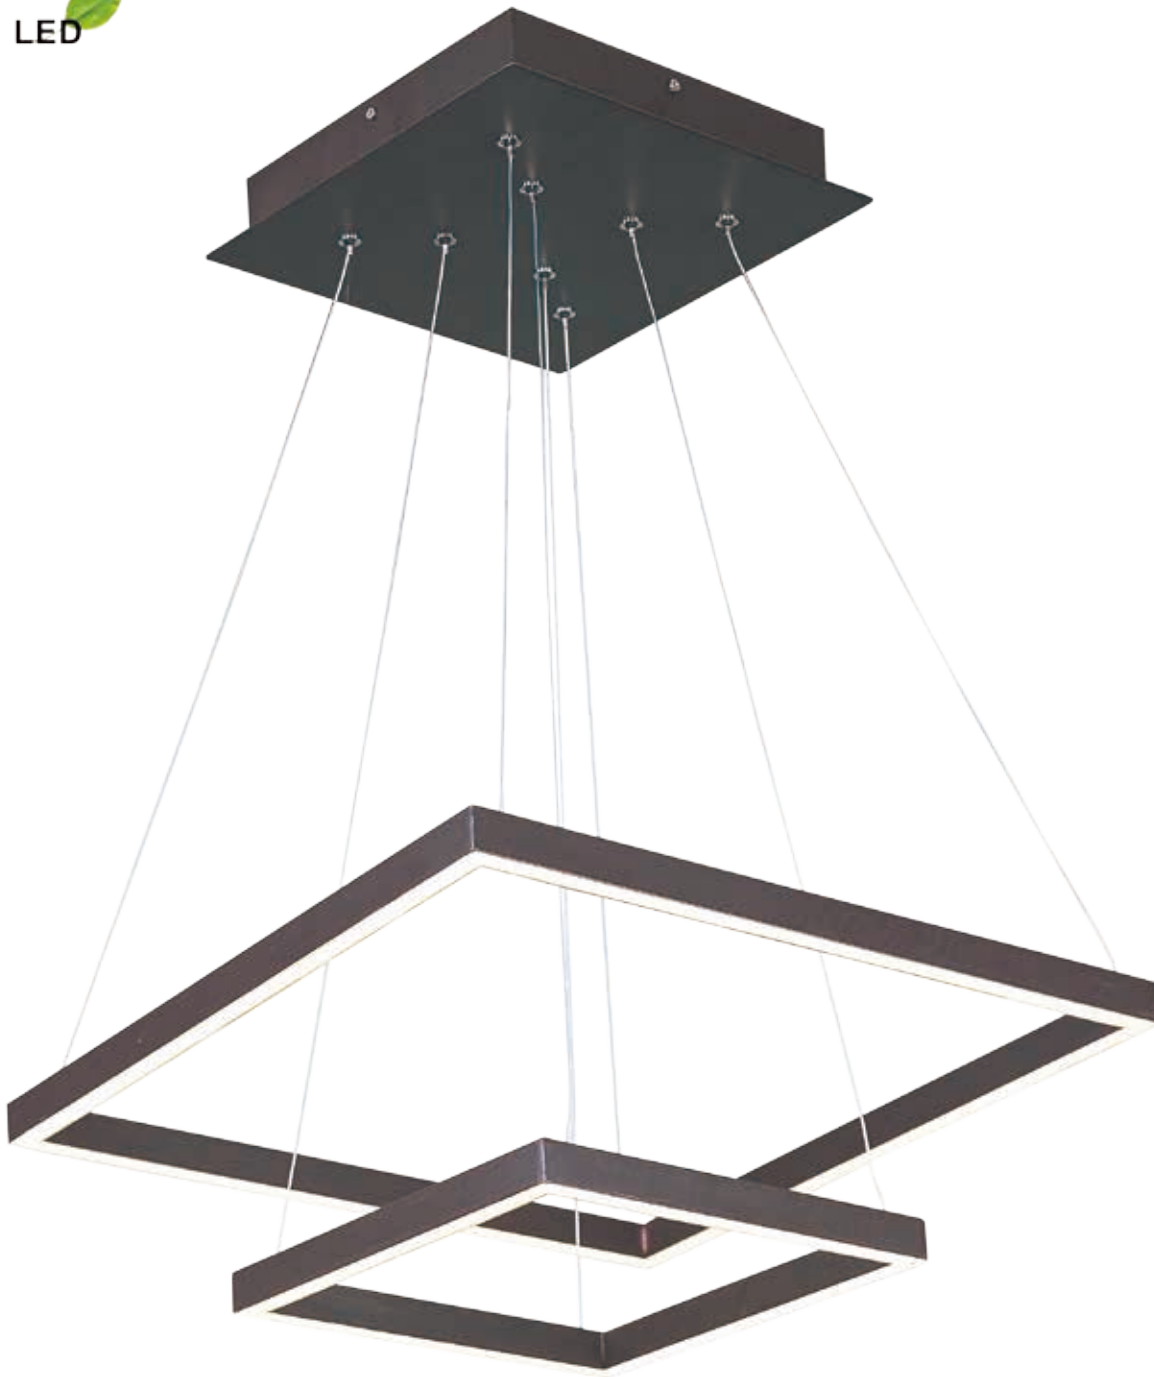

QUAD

Cubist art reimagined through lighting, the Quad collection features suspended aluminum squares finished in a warm Bronze in multiple tiers, illuminated by high powered dimmable LEDs housed within the frame. The collection offers tremendous design flexibility with adjustable connectors for multiple configurations. The hanging illuminated squares serve as kinetic sculptures, adding a dimension of movement of the room.

QUAD

- 3000K Color Temperature
- Adjustable connectors allowing for various combinations
- Extruded Aluminum
- Dimmable

E22407-BZ
LED Pendant
Finish: Bronze
Glass: Acrylic
100W LED (Lamp Integrated)
7,000 Lumens
20.5" / 47.25" OAH

QUAD

E22405-BZ
LED Pendant
Finish: Bronze
Glass: Acrylic
55W LED (Lamp Integrated)
3,850 Lumens
11.75" / 47.25" OAH

QUAD

- 3000K Color Temperature
- Adjustable connectors allowing for various combinations
- Extruded Aluminum
- Dimmable