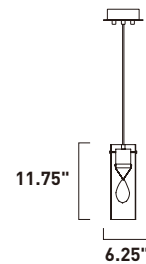

E21111-18PC
 1-Light Pendant
 Finish: Polished Chrome
 Glass: Clear
 1 x 3W COB LED (Lamp Included)
 330 Lumens
 14.5" / 132" OAH

HILITE

These low profile pendants, featuring edge lit technology for soft even illumination, are constructed of die cast aluminum and finished in your choice of Polished Chrome or Bronze. Frosted acrylic fonts adorn the top of each pendant and are illuminated by LED, located in the top casting.