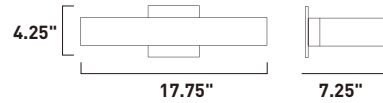

• Wet and Dry Location

SA Satin Aluminum