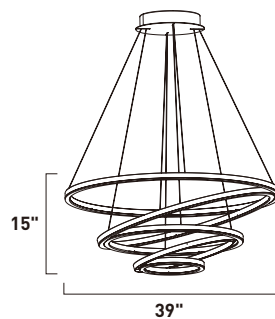

CIRQUE

- High-powered LED rings that fit into each other
- Ceiling Mounts also function as Wall Sconces
- 3000K Color Temperature
- CRI >80

E22849-MW
LED Pendant
Finish: Matte White
Glass: Acrylic
195W LED (Lamps Included)
10,025 Lumens
20" / 134" OAH