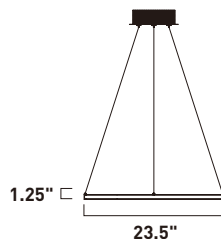

• Multiple arrangement options

E22714-PC
LED Pendant
Finish: Polished Chrome
Glass: Acrylic
24W LED (Lamps Included)
1,680 Lumens
12" / 130" OAH

HOOPS

- Polished Chrome “hoops” adjustable to your preference
- LEDs mounted inward to provide indirect light
- 3000K Color Temperature
- CRI 80