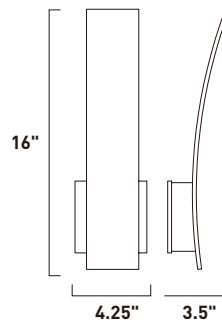

E41307-SA
E41307-WT
5-Light LED Wall Mount
Finish: See Images
5 x 1W LED (Lamps Included)
430 Lumens
HCO: 12.5"

• Dry Location Only