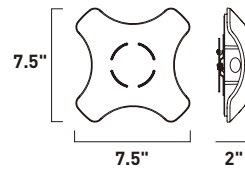

ALUMILUX DC

European designed outdoor lighting unique to the North American market and exclusively offered to you by ET2. Cast aluminum construction with multi functional design offers a different and fun approach to exterior lighting. Multiple powder coated finishes to choose from all powered with top of the line LEDs.

E41409-09BZ
2-Light LED Wall Mount
Finish: Bronze
Glass: Opal
1 x 3.5W + 1 x 1W LED (Lamps Included)
315 Lumens
HCO: 4.2"

• Wet and Dry Location

E41407-BZ
5-Light LED Wall Mount
Finish: Bronze
5 x 1W LED (Lamps Included)
350 Lumens
HCO: 3.75"

• Wet and Dry Location

• Lights on