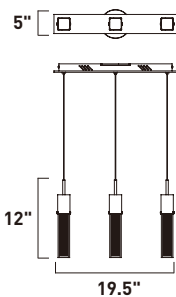

E22763-89BZ
E22763-89PC
3-Light Pendant
Finish: See Images
Glass: Etched/Bubble
3 x 7.5W LED (Lamps Included)
710 Lumens
14" / 120" OAH