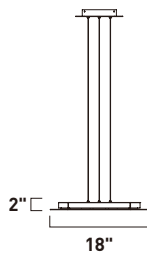

PALETTE

E20784-SF
6-Light Pendant
Finish: Silver Foil
6 x 5W LED (Lamps Included)
2,100 Lumens
3.25" / 124.25" OAH