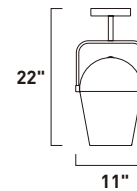

• Satin Aluminum finish