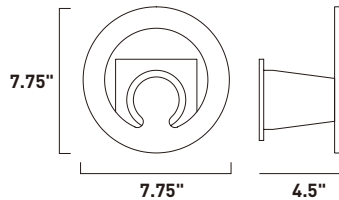

E41321-BZ
E41321-SA
28-Light LED Wall Mount
Finish: See Image
28 x 0.3W LED (Lamps Included)
440 Lumens
HCO: 3.72"

- Wet and Dry Location