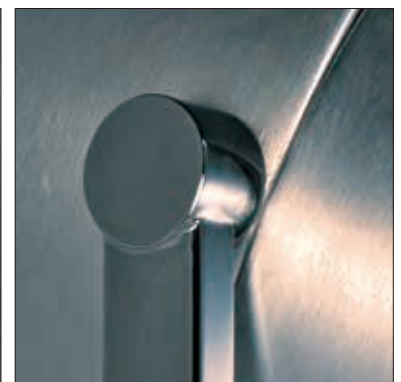

• Chrome hardware accent