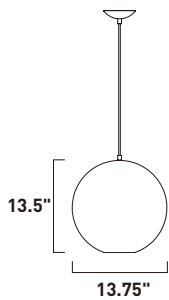

SOLAR

- Blown glass
- Choice of Mirror Chrome or Mirror Copper
- Interior Chrome plated
- Incandescent

E20633-81PC
E20633-151PC
1-Light Pendant
Finish: See Image
1 x 100W MB
1,150 Lumens
16" / 118" OAH