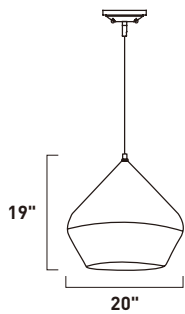

APEX

- Large scale pendants
- Three color options, for a splash of color
- Incandescent

E20639-BR
E20639-SB
E20639-WT
1-Light Pendant
Finish: See Images
1 x 60W MB Lamp
672 Lumens
20" / 138" OAH