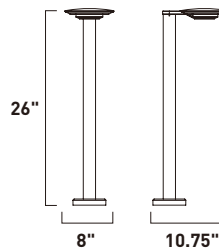

E41416-DG
6-Light LED Pathway Light
Finish: Dark Gray
6 x 1W LED (Lamps Included)
420 Lumens

- Wet and Dry Location