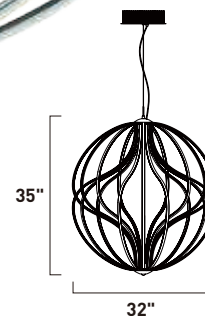

AURA

- Functional sculptures of illumination
- Fully dimmable high-powered LEDs
- Diodes visible to create contemporary look
- 3000K Color Temperature
- CRI-80

E21178-PC
18-Light Pendant
Finish: Polished Chrome
149W LED (Lamps Included)
10,433 Lumens
38" / 158" OAH