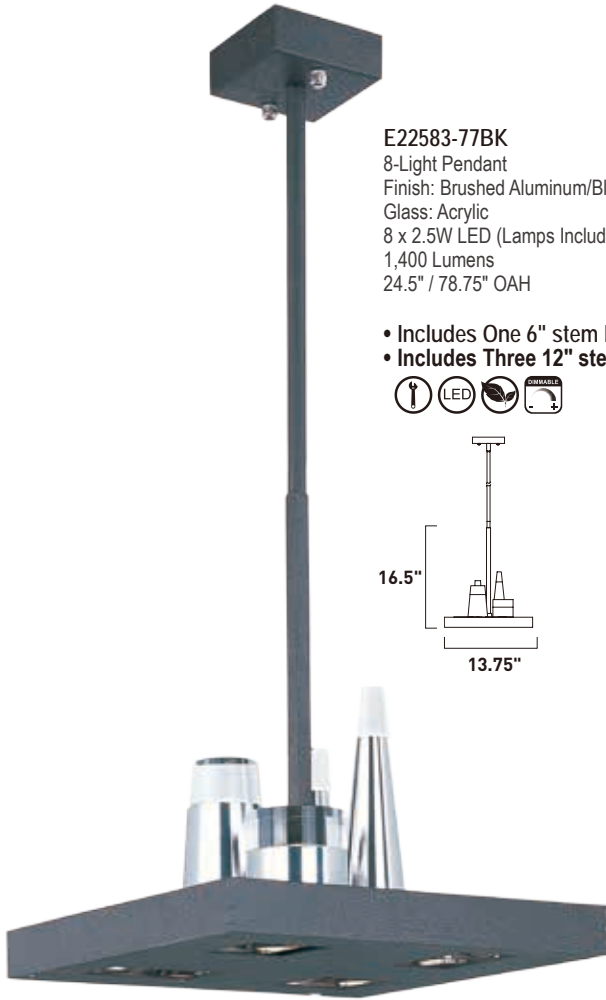

PANDORA

E22583-77BK
8-Light Pendant
Finish: Brushed Aluminum/Black
Glass: Acrylic
8 x 2.5W LED (Lamps Included)
1,400 Lumens
24.5" / 78.75" OAH

- Dimmable LED
- 3000K Color Temperature
- Up and down lights
- Aluminum candles with acrylic fonts
- Candles house LED up-lights

- Includes One 6" stem ESTR06206BK
- Includes Three 12" stems ESTR06212BK