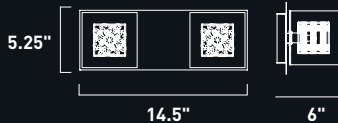

E22832-18SVPC
E22832-18PCPC
2-Light Bath Vanity
Finish: Polished Chrome
Glass: Clear
2 x 40W G9 (Lamps Included)
1,000 Lumens
HCO: 2"

E22833-18SVPC
E22833-18PCPC
3-Light Bath Vanity
Finish: Polished Chrome
Glass: Clear
3 x 40W G9 (Lamps Included)
1,500 Lumens
HCO: 2"