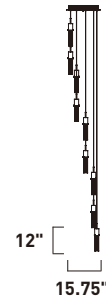

E22769-89BZ
E22769-89PC
9-Light LED Pendant
Finish: See Images
Glass: Etched/Bubble
9 x 7.5W LED (Lamps Included)
2,214 Lumens
135" OAH