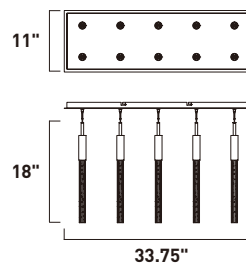

- Multi-faceted prisms with inner bubbles available in Clear or Champagne
- Finishes available in Black Chrome and Anodized Bronze
- 3000K Color Temperature

SCEPTER

E32779-91BC
E32779-118BRZ
10-Light Pendant
Finish: See Images
Glass: See Images
75W LED (Lamps Included)
2,460 Lumens
20"/140" OAH