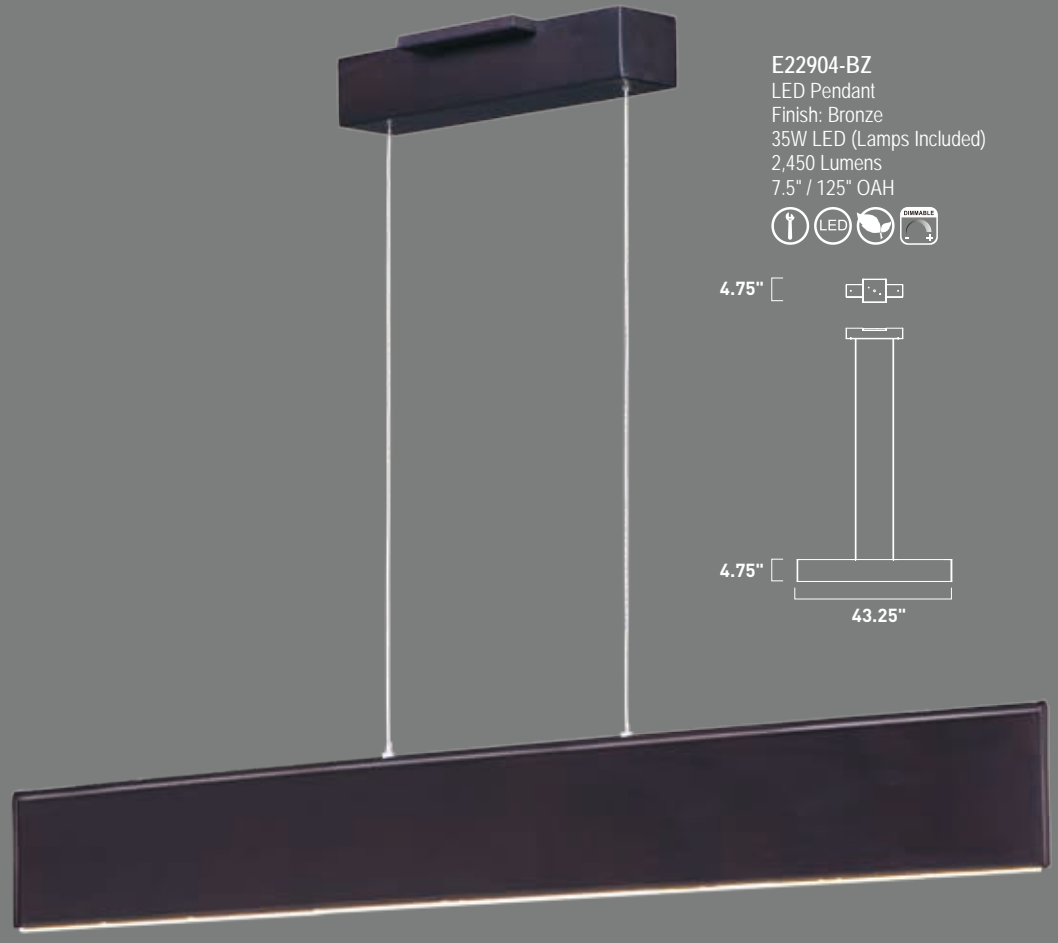

- Low-profile aluminum "blade" with integrated LED board recessed into bottom
- Dark Bronze finish
- 3000K Color Temperature

4.75" [

4.75" [

53.75"

E22906-BZ
LED Pendant
Finish: Bronze
36W LED (Lamps Included)
2,520 Lumens
7.5" / 125" OAH

BLADE

E22902-BZ
LED Pendant
Finish: Bronze
26W LED (Lamps Included)
1,820 Lumens
7.5" / 125" OAH

E22904-BZ
LED Pendant
Finish: Bronze
35W LED (Lamps Included)
2,450 Lumens
7.5" / 125" OAH

RHOMBUS

Large scale rectangular forms suspend gracefully in mid-air to fill a large space without a bulky appearance. LEDs are cleverly concealed in both the bottom and the top to provide a combination of up and down light. Available in your choice of Matte White or Bronze.