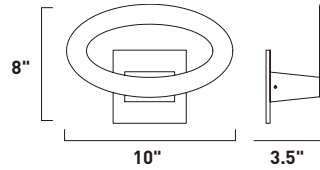

E41300-BZ
E41300-SA
7-Light LED Wall Mount
Finish: See Images
7 x 1W LED (Lamps Included)
560 Lumens
HCO: 5"

- Wet and Dry Location