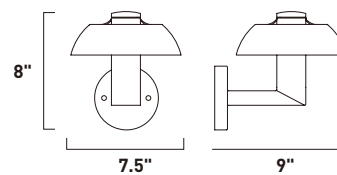

- Wet and Dry Location

E41415-DG
6-Light LED Wall Mount
Finish: Dark Gray
6 x 1W LED (Lamps Included)
420 Lumens
HCO: 5.5"

- Wet and Dry Location

- Work on all 12V systems
- Includes ground spike anchor bolts
- Includes LV cable connector
- LED Garden options