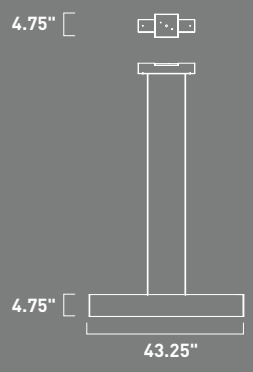

E22904-BZ
LED Pendant
Finish: Bronze
35W LED (Lamps Included)
2,450 Lumens
7.5" / 125" OAH