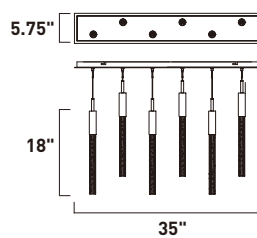

SCEPTER

E32776-91BC
E32776-118BRZ
6-Light Pendant
Finish: See Images
Glass: See Images
45W LED (Lamps Included)
1,476 Lumens
20"/140" OAH