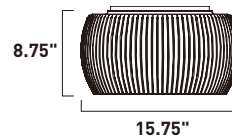

E21401-81PC
5-Light Flush Mount
Finish: Polished Chrome
Glass: Mirror Chrome
5 x 40W G9 (Lamps Included)
2,500 Lumens