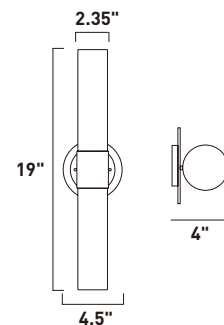

- Glass is enclosed
- Suitable for Damp location