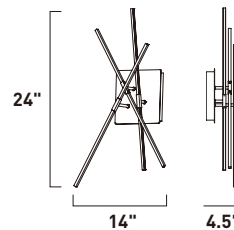

E20691-PC
3-Light Wall Mount
Finish: Polished Chrome
17.1W LED (Lamps Included)
1,197 Lumens
HCO: 13"