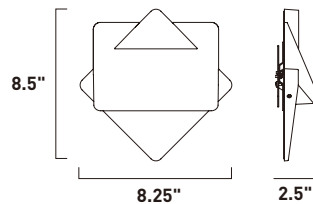

- Lamps Included
- Energy Efficient
- 3000K Color Temperature
- Wet and Dry Locations

ALUMILUX DC

E41414-PL
3-Light LED Wall Mount
Finish: Platinum
3 x .3W LED (Lamps Included)
630 Lumens
HCO: 2.25"

• Wet and Dry Location

• Rotates for directional light

E41410-BZPL
3-Light LED Wall Mount
Finish: Bronze/Platinum
3 x 1W LED (Lamps Included)
210 Lumens
HCO: 3"

• Wet and Dry Location

E41411-BZPL
3-Light LED Wall Mount
Finish: Bronze/Platinum
3 x 1W LED (Lamps Included)
210 Lumens
HCO: 4.75"

• Wet and Dry Location