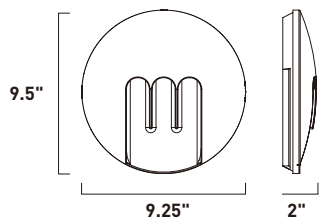

E41424-PL
3-Light LED Wall Mount
Finish: Platinum
3 x .3W LED (Lamps Included)
630 Lumens
HCO: 6"