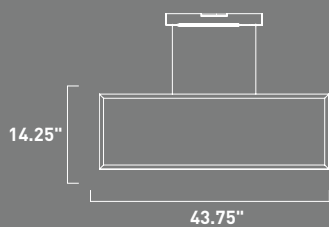

E22864-BZ
E22864-MW
LED Pendant
Finish: See Images
43W LED (Lamps Included)
3,010 Lumens
17" / 134.5" OAH