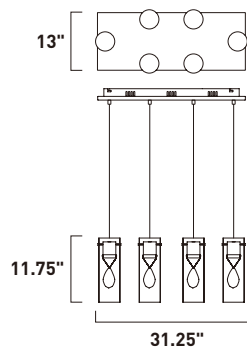

SOLITAIRE

- COB LED Technology
- 3000K Color Temperature
- CRI-80

E21116-18PC

6-Light Pendant
Finish: Polished Chrome
Glass: Clear
6 x 3W COB LED (Lamps Included)
1,980 Lumens
14.5" / 132" OAH