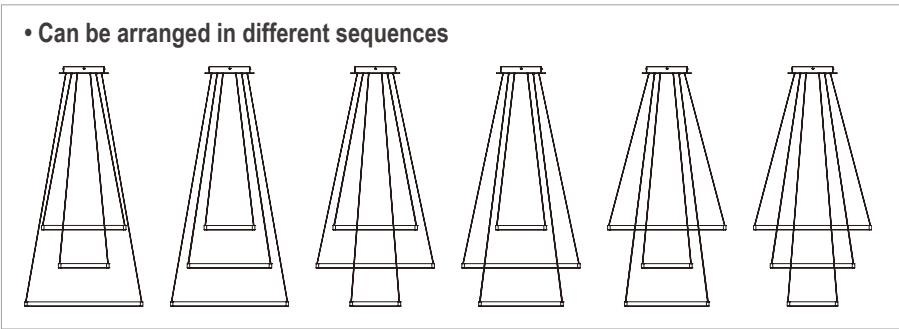

QUAD

- 3000K Color Temperature
- Adjustable connectors allowing for various combinations
- Extruded Aluminum
- Dimmable

E22407-BZ
LED Pendant
Finish: Bronze
Glass: Acrylic
100W LED (Lamp Integrated)
7,000 Lumens
20.5" / 47.25" OAH