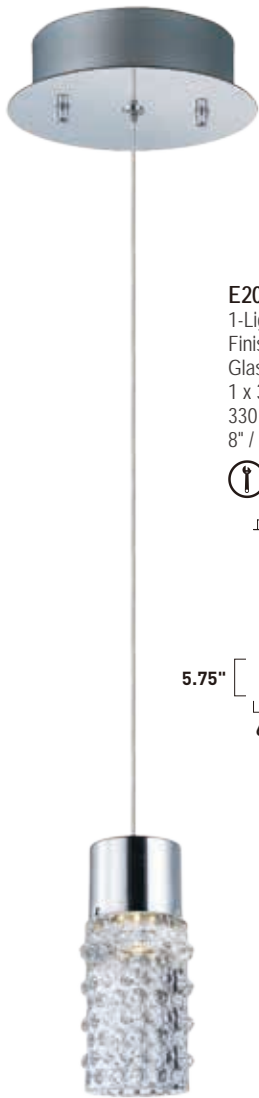

E20771-18PC
1-Light Pendant
Finish: Polished Chrome
Glass: Clear
1 x 3W COB LED (Lamp Included)
330 Lumens
8" / 128" OAH