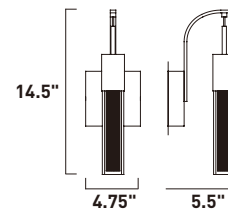

E22763-89BZ
E22763-89PC
3-Light Pendant
Finish: See Images
Glass: Etched/Bubble
3 x 7.5W LED (Lamps Included)
710 Lumens
14" / 120" OAH