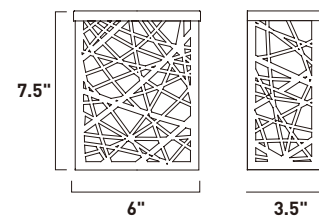

E21333-61BZ
E21333-61PC
2-Light LED Small Wall Sconce
Finish: See Images
Glass: Acrylic
2 x 6W LED (Lamps Included)
640 Lumens

- Made with Steel grade 304
- Suitable for Indoor or Outdoor Locations