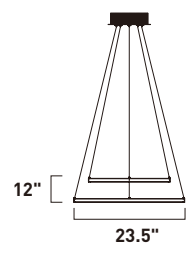

E22714-PC
LED Pendant
Finish: Polished Chrome
Glass: Acrylic
24W LED (Lamps Included)
1,680 Lumens
12" / 130" OAH