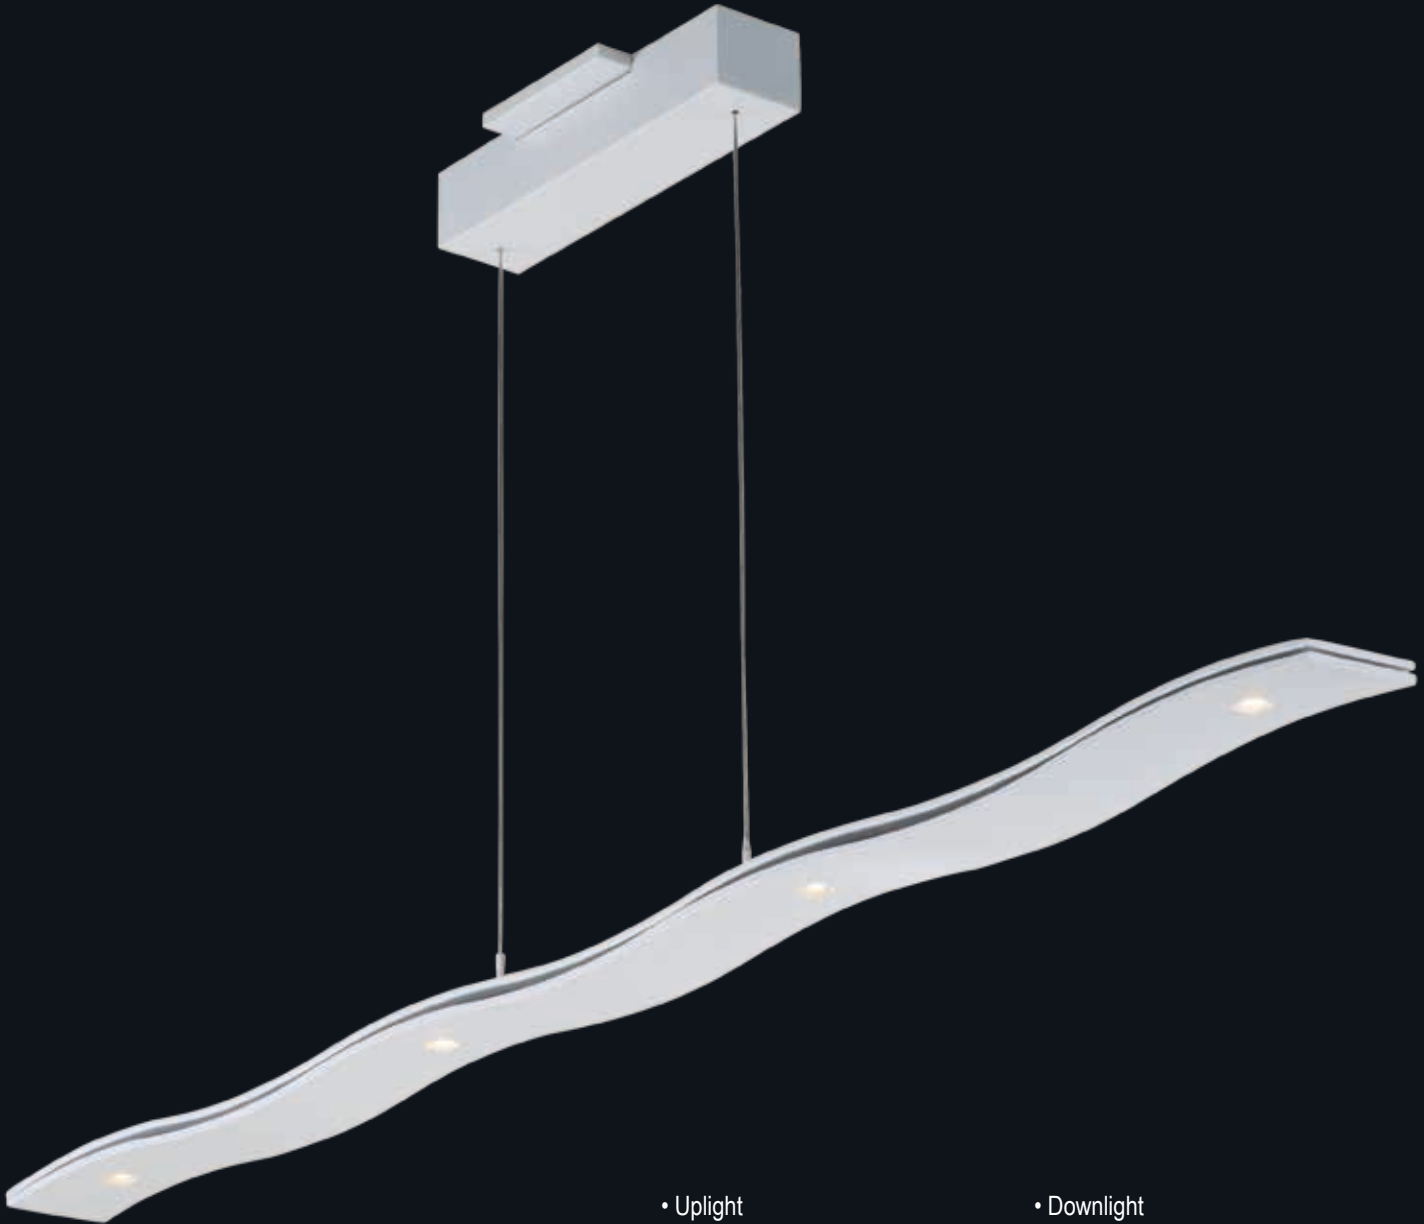

ROLLER

Dual pieces of Matte White aluminum gently wave in tandem to create a unique contemporary form. With powerful COB LEDs mounted on top and bottom, you receive ample down light and an indirect up light that creates a dramatic effect in the room.