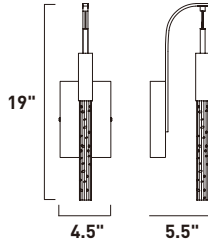

E32770-91BC
E32770-118BRZ
1-Light Wall Mount
Finish: See Images
Glass: See Images
7.5W LED (Lamps Included)
246 Lumens
HCO: 7"

E32774-91BC
E32774-118BRZ
4-Light Pendant
Finish: See Images
Glass: See Images
30W LED (Lamps Included)
984 Lumens
20"/140" OAH