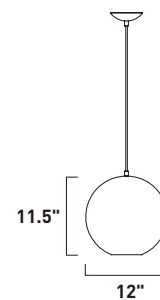

E20631-81PC
E20631-151PC
1-Light Pendant
Finish: See Image
1 x 100W MB
1,150 Lumens
14" / 118" OAH