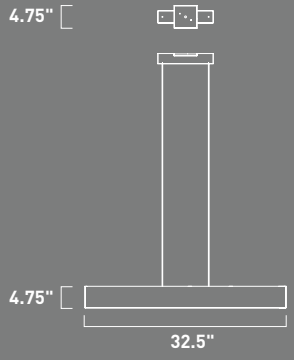

BLADE

E22902-BZ
LED Pendant
Finish: Bronze
26W LED (Lamps Included)
1,820 Lumens
7.5" / 125" OAH