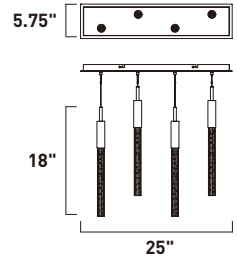

SCEPTER

- Multi-faceted prisms with inner bubbles available in Clear or Champagne
- Finishes available in Black Chrome and Anodized Bronze
- 3000K Color Temperature

E32770-91BC
E32770-118BRZ
1-Light Wall Mount
Finish: See Images
Glass: See Images
7.5W LED (Lamps Included)
246 Lumens
HCO: 7"

E32774-91BC
E32774-118BRZ
4-Light Pendant
Finish: See Images
Glass: See Images
30W LED (Lamps Included)
984 Lumens
20"/140" OAH