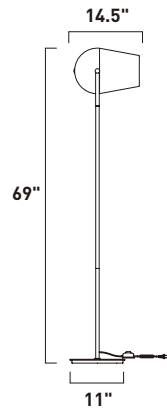

E20835-SA
1-Light Floor Lamp
Finish: Satin Aluminum
1 x 15W COB LED (Lamp Included)
1,650 Lumens