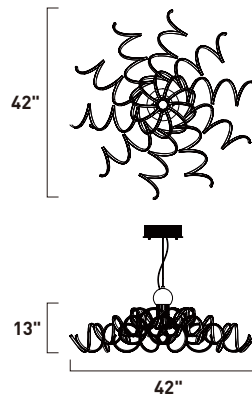

- Unique functional sculptures of illumination
- Corkscrew bands with inset high-powered LEDs
- Diodes visible to create contemporary look
- 3000K Color Temperature
- CRI-80

CHAOS

E21417-PC
LED Pendant
Finish: Polished Chrome
129.6W LED (Lamps Included)
9,072 Lumens
17" / 137" OAH