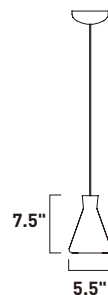

E20752-NWD
1-Light Pendant
Finish: Natural Wood
1 x 3W LED (Lamp Included)
210 Lumens
10.5" / 118" OAH

E20754-NWD
1-Light Pendant
Finish: Natural Wood
1 x 3W LED (Lamp Included)
210 Lumens
10" / 118" OAH