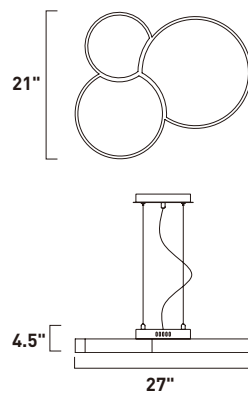

E22408-BZ
LED Flush Mount
Finish: Bronze
Glass: Acrylic
100W LED (Lamp Integrated)
6,500 Lumens

• Lights on

• Lights off

• Adjusted 3-tier

E20175-11MS
 LED Pendant
 Finish: Matte Silver
 Glass: Matte White
 64.2W LED (Lamps Included)
 4,494 Lumens
 10" / 130" OAH