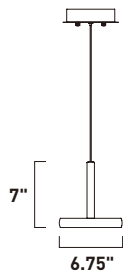

E21141-01PC
LED Flush Mount
Finish: Polished Chrome
Glass: Acrylic
10.8W LED (Lamps Included)
972 Lumens