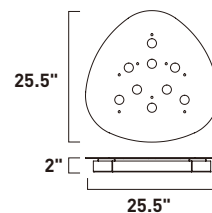

E20782-SF
9-Light Flush/Wall Mount
Finish: Silver Foil
9 x 5W LED (Lamps Included)
2,900 Lumens