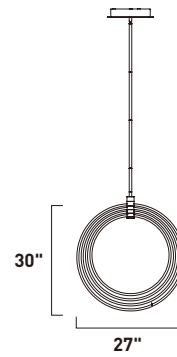

- Adjustable aluminum rings house high-powered integrated LEDs
- Spherical lighting design with acrylic diffuser
- 3000K Color Temperature
- CRI>80

CONCENTRIC

E24048-BZ
LED Pendant
Finish: Bronze
80W LED (Lamps Included)
3,675 Lumens
39.25" / 75.25" OAH

- Includes One 6" stem ESTR06206BZ
- Includes Three 12" stems ESTR06212BZ