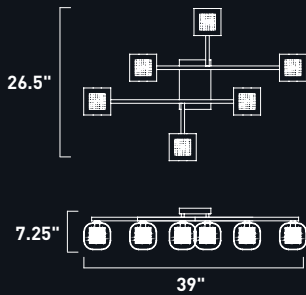

GEM

With the illusion of floating on air, the Gem Collection offers a touch of mystery to any room. Intertwined metal cubes are encased by clear crystal cubes, allowing xenon light to shine from within and bursting out through the embellished crystal.

E22836-18SVPC
E22836-18PCPC
6-Light Flush Mount
Finish: Polished Chrome
Glass: Clear
6 x 40W G9 (Lamps Included)
3,000 Lumens