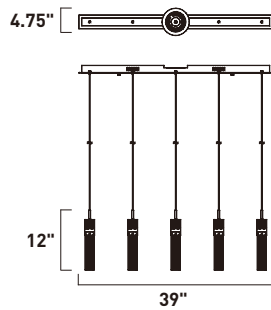

FIZZ III

E22764-89BZ
E22764-89PC
5-Light Pendant
Finish: See Images
Glass: Etched/Bubble
5 x 7.5W LED (Lamps Included)
1,180 Lumens
14" / 120" OAH