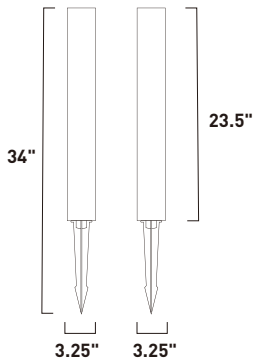

SA Satin Aluminum

E41366-BZ
E41366-SA
18-Light LED
Finish: See Image
18 x 0.3W LED (Lamps Included)
298 Lumens