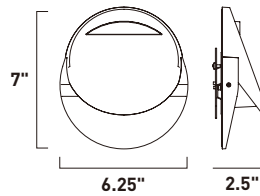

E41410-BZPL
3-Light LED Wall Mount
Finish: Bronze/Platinum
3 x 1W LED (Lamps Included)
210 Lumens
HCO: 3"

• Wet and Dry Location