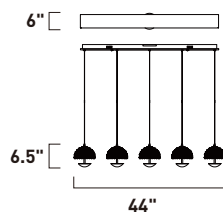

PARASOL

E24495-20PC
5-Light Pendant
Finish: Polished Chrome
Glass: Crystal
5 x 4W LED (Lamps Included)
1,600 Lumens
8" / 128" OAH