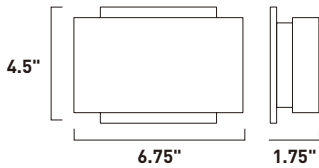

SA Satin Aluminum

E41310-BZ
E41310-SA
6-Light LED Wall Mount
Finish: Satin Aluminum
6 x 1.8W LED (Lamps Included)
560 Lumens
HCO: 2.25"

• Wet and Dry Location