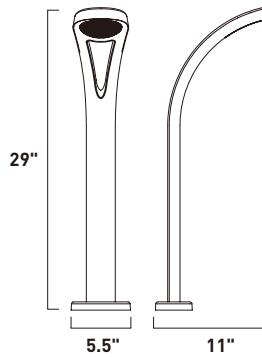

E41418-BZ
9-Light LED Pathway Light
Finish: Bronze
9 x .5W LED (Lamps Included)
315 Lumens

- Wet and Dry Location