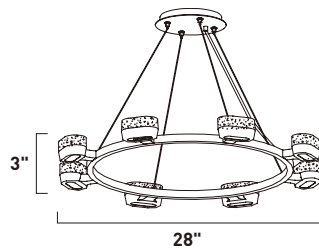

VOLT

This contemporary design features oval shaped die cast cups finished in Polished Chrome or Bronze which supports matching shape bubble glass shades. Each cup has dual LED modules which both light the glass shade above and provide down light below.

E22898-89BZ
E22898-89PC
16-Light Pendant
Finish: See Images
Glass: Etched/Bubble
16 x 3W LED (Lamps Included)
3,360 Lumens
8" / 120" OAH