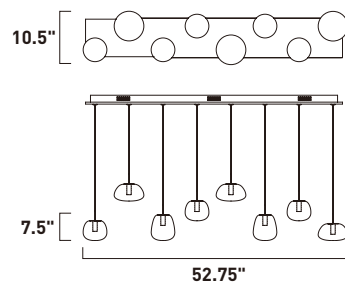

- Cloud-like forms of glass in Matte White finish
- Columns of LED inside glass provide soft, ambient light
- Available in three shapes with customizable multi-pendants
- 3000K Color Temperature
- CRI>80

PUFFS

E21125-MW
8-Light Pendant
Finish: Matte White
Glass: Matte White
38.4W LED (Lamps Included)
2,688 Lumens
10" / 130" OAH