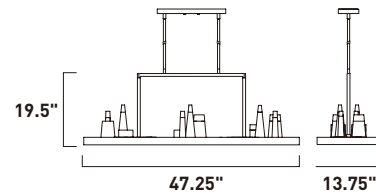

E22587-77BK

22-Light Pendant

Finish: Brushed Aluminum/Black

Glass: Acrylic

22 x 2.5W LED (Lamps Included)

3,850 Lumens

24.5" / 64.5" OAH

- Includes Two 6" stems ESTR06206BK
- Includes Six 12" stems ESTR06212BK