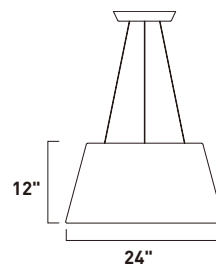

QUANTUM

These Black aluminum pendants are unique in that they are formed as a tapered cylinder open at both the top and bottom. LEDs are mounted on the very top projecting down into a white acrylic diffuser, lining the inside of the pendant. The opening at the top provides up-light, as well as down-light.

E20908-BK
2-Light Pendant
Finish: Black
Glass: Acrylic
2 x 40W LED (Lamps Included)
5,600 Lumens
13.5" / 133.5" OAH