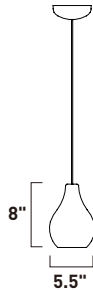

E20752-NWD
1-Light Pendant
Finish: Natural Wood
1 x 3W LED (Lamp Included)
210 Lumens
10.5" / 118" OAH

E20754-NWD
1-Light Pendant
Finish: Natural Wood
1 x 3W LED (Lamp Included)
210 Lumens
10" / 118" OAH