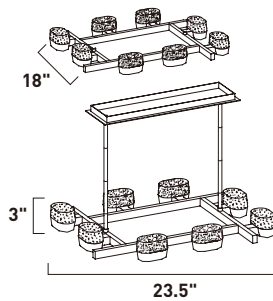

VOLT

LED

Frame diagram and overall measurements

E22899-89BZ
E22899-89PC
16-Light Pendant
Finish: See Images
Glass: Etched/Bubble
16 x 3W LED (Lamps Included)
3,360 Lumens
6" / 44.75" OAH

- Includes Two 6" stems **ESTR06206BZ, PC**
- Includes Six 12" stems **ESTR06212BZ, PC**