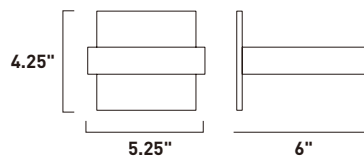

E41319-BZ
E41319-SA
1-Light LED Wall Mount
Finish: See Images
1 x 3W LED (Lamp Included)
210 Lumens
HCO: 2.16"

- Wet and Dry Location