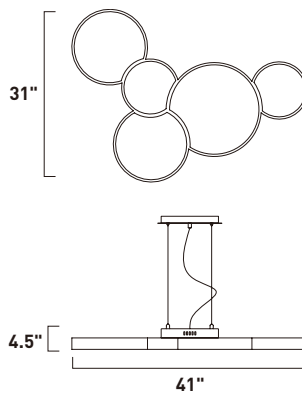

- Customizable, modular ceiling fixtures are easily linked together
- Acrylic diffuser to soften light output
- Up to 9 Mods controlled by one J box
- Dimmable LED
- 3000K Color Temperature
- CRI 80

E20177-11MS
LED Pendant
Finish: Matte Silver
Glass: Matte White
97.8W LED (Lamps Included)
6,846 Lumens
10" / 130" OAH