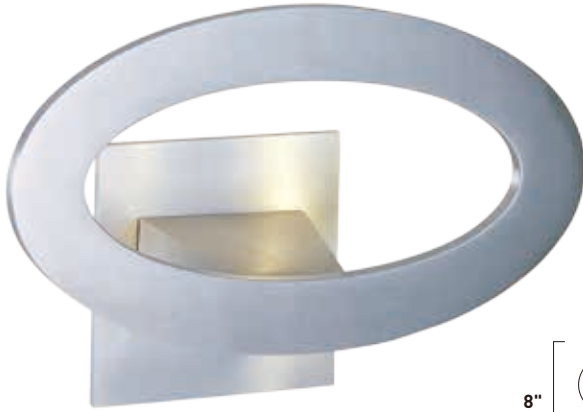

ALUMILUX AL

- Lamps Included
- Energy Efficient
- Wet and Dry Locations

SA Satin Aluminum