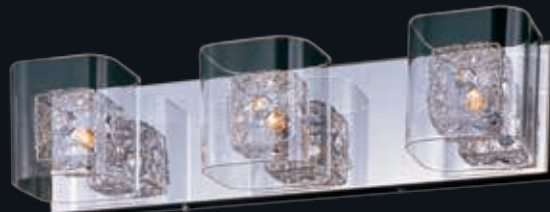

E22833-18SVPC
E22833-18PCPC
3-Light Bath Vanity
Finish: Polished Chrome
Glass: Clear
3 x 40W G9 (Lamps Included)
1,500 Lumens
HCO: 2"