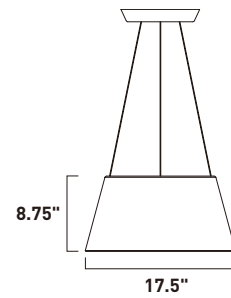

QUANTUM

- Black Aluminum pendants with tapered cylinder
- Open bottom and top to provide up and down-lighting
- White Acrylic diffuser
- CRI-80

E20906-BK
2-Light Pendant
Finish: Black
Glass: Acrylic
2 x 30W LED (Lamps Included)
3,500 Lumens
10.5" / 130.5" OAH