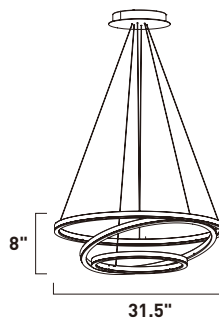

CIRQUE

E22848-MW
LED Pendant
Finish: Matte White
Glass: Acrylic
100W LED (Lamps Included)
6,150 Lumens
16" / 129" OAH