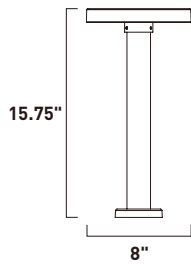

E41421-BZ
6-Light LED Pathway Light
Finish: Bronze
6 x 2.5W LED (Lamps Included)
1,050 Lumens

- Wet and Dry Location