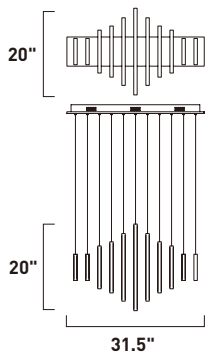

- Polished Chrome “hoops” adjustable to your preference
- LEDs mounted inward to provide indirect light
- 3000K Color Temperature
- CRI 80

HOOPS

E22716-PC
LED Pendant
Finish: Polished Chrome
Glass: Acrylic
65.2W LED (Lamps Included)
4,561 Lumens
23" / 143" OAH