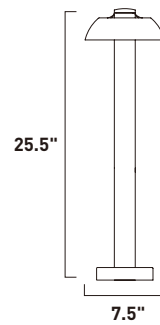

- Includes ground spike anchor bolts