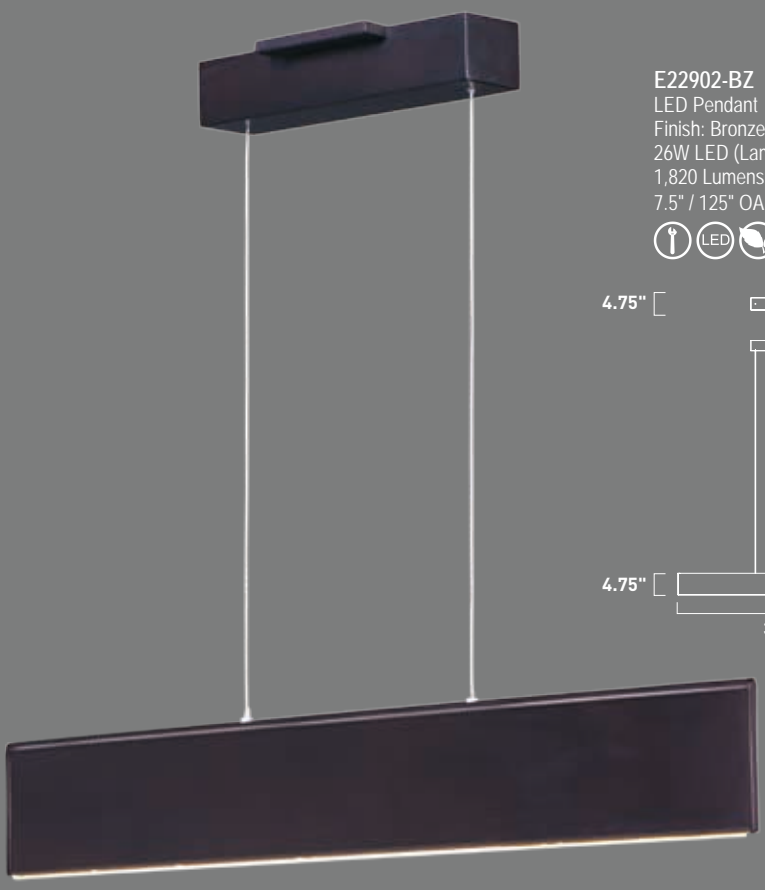

BLADE

A thin blade of Bronze aluminum incorporates a micro size LED board recessed into the bottom. The result is a unique effect of light appearing on the surface below without a clear indication from where it is generated.

- Low-profile aluminum "blade" with integrated LED board recessed into bottom
- Dark Bronze finish
- 3000K Color Temperature

4.75" [

4.75" [

53.75"

E22906-BZ
LED Pendant
Finish: Bronze
36W LED (Lamps Included)
2,520 Lumens
7.5" / 125" OAH

BLADE

E22902-BZ
LED Pendant
Finish: Bronze
26W LED (Lamps Included)
1,820 Lumens
7.5" / 125" OAH

E22904-BZ
LED Pendant
Finish: Bronze
35W LED (Lamps Included)
2,450 Lumens
7.5" / 125" OAH

RHOMBUS

Large scale rectangular forms suspend gracefully in mid-air to fill a large space without a bulky appearance. LEDs are cleverly concealed in both the bottom and the top to provide a combination of up and down light. Available in your choice of Matte White or Bronze.