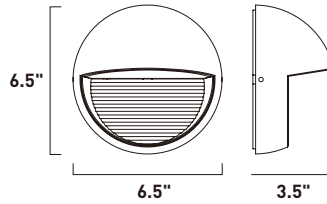

- Lamps Included
- Energy Efficient
- Wet and Dry Locations

ALUMILUX DC

E41413-BZ
3-Light LED Wall Mount
Finish: Bronze
3 x 2W LED (Lamps Included)
420 Lumens
HCO: 3.5"