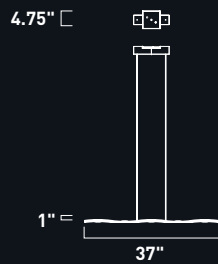

E22820-MW
4-Light Wall Mount
Finish: Matte White
20W COB LED (Lamps Included)
1,400 Lumens
HCO: 7.25"