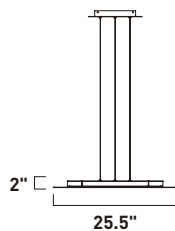

PALETTE

- 3000K Color Temperature
- High Powered, 5 Watt LED Modules
- Flat Aluminum palette finished in Silver Foil paint
- Dimmable

E20785-SF
9-Light Pendant
Finish: Silver Foil
9 x 5W LED (Lamps Included)
2,900 Lumens
3.25" / 124.25" OAH