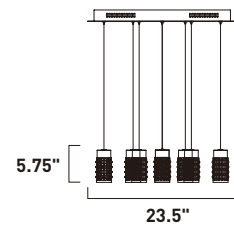

E20779-18PC
9-Light Pendant
Finish: Polished Chrome
Glass: Clear
9 x 3W COB LED (Lamps Included)
2,970 Lumens
8" / 128" OAH