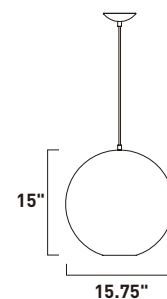

E20635-81PC
E20635-151PC
1-Light Pendant
Finish: See Image
1 x 100W MB
1,150 Lumens
18" / 118" OAH