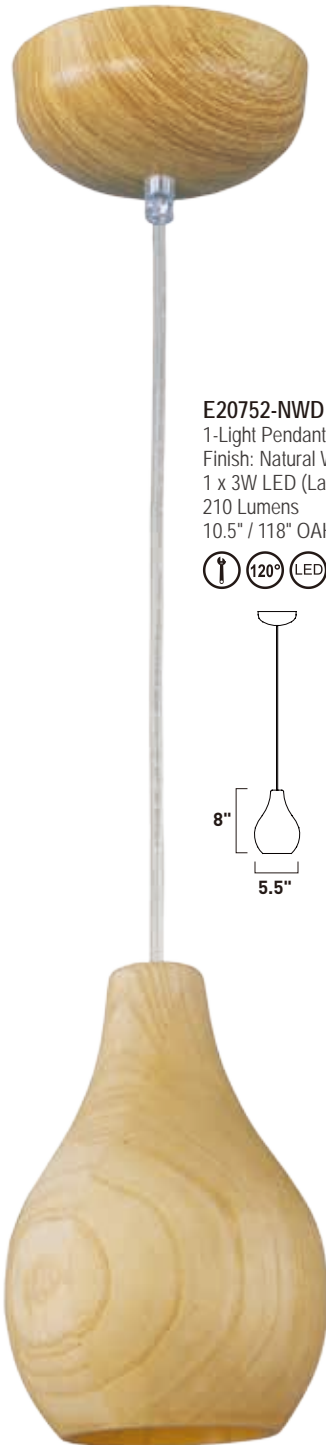

E20752-NWD
1-Light Pendant
Finish: Natural Wood
1 x 3W LED (Lamp Included)
210 Lumens
10.5" / 118" OAH

E20754-NWD
1-Light Pendant
Finish: Natural Wood
1 x 3W LED (Lamp Included)
210 Lumens
10" / 118" OAH