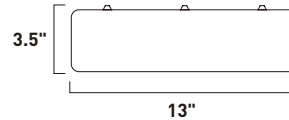

E20172-11MS
LED Flush/Wall Mounts
Finish: Matte Silver
Glass: Matte White
21.6W LED (Lamps Included)
1,512 Lumens