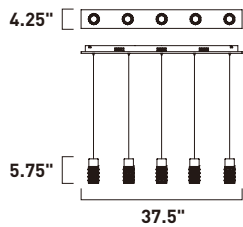

POLKA

- COB LED Technology
- Clear pressed glass, with a dimple pattern
- 3000K Color Temperature

E20775-18PC
5-Light Pendant
Finish: Polished Chrome
Glass: Clear
5 x 3W COB LED (Lamps Included)
1,650 Lumens
8" / 128" OAH