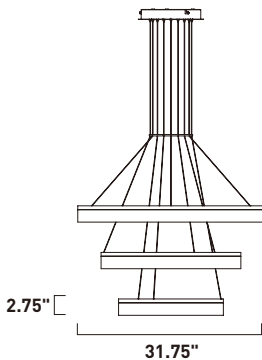

E22456-11MS
E22456-11BZ
LED Pendant
Finish: See Images
Glass: Frost Acrylic
70W LED (Lamps Included)
4,900 Lumens
35.75" / 109" OAH