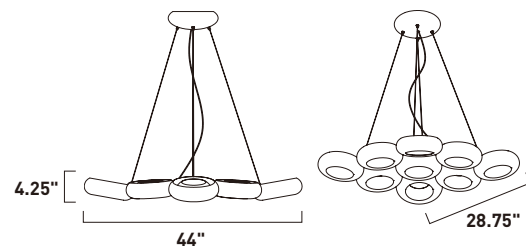

LED is thrown upwards into the white interior reflectors of the rings. Those reflectors then move light indirectly out and into the room, without the glare of a direct source.