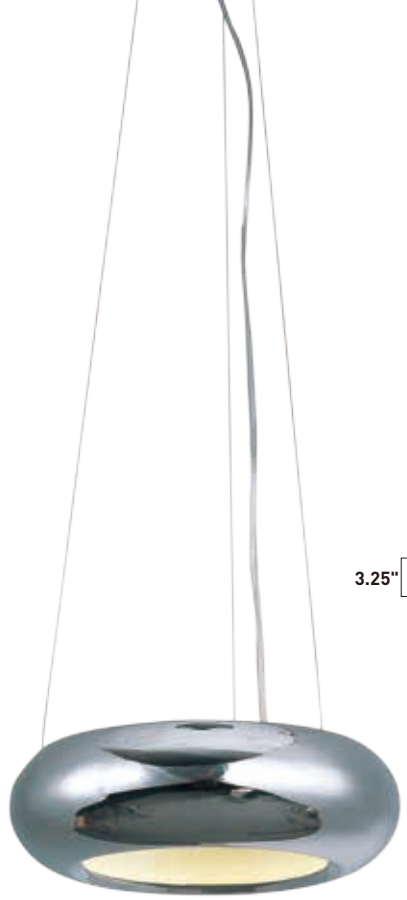

DONUTS

- Dimmable LED
- 3000K Color Temperature
- High Polished Chrome
- Even distribution of light

E22591-PC
1-Light Pendant
Finish: Polished Chrome
1 x 16W LED (Lamp Included)
1,120 Lumens
4.75" / 124.25" OAH