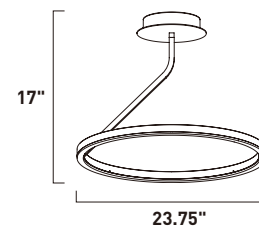

E22843-MW
LED Semi-Flushmount
Finish: Matte White
Glass: Acrylic
43W LED (Lamps Included)
3,010 Lumens