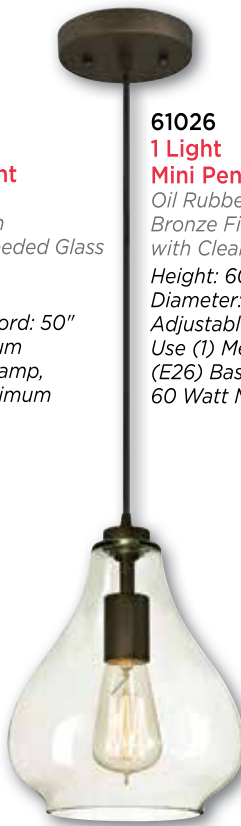

**61008**  
**1 Light**  
**Mini Pendant**  
 Oil Rubbed Bronze Finish with Clear Seeded Glass  
 Height: 60"  
 Diameter: 7"  
 Adjustable Cord: 50"  
 Use (1) Medium (E26) Base Lamp, 60 Watt Maximum