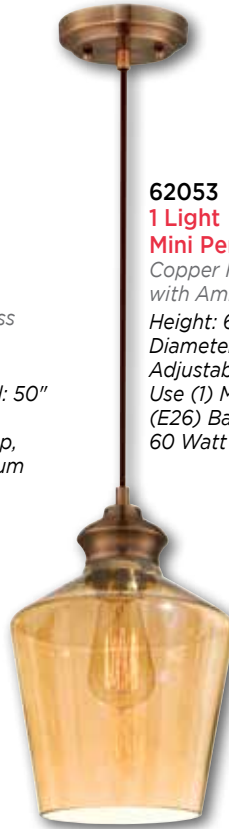

62052
1 Light
Mini Pendant
Oil Rubbed
Bronze Finish
with Amber Glass
Height: 60"
Diameter: 6"
Adjustable Cord: 50"
Use (1) Medium
(E26) Base Lamp,
60 Watt Maximum

62053
1 Light
Mini Pendant
Copper Finish
with Amber Glass
Height: 61.5"
Diameter: 8"
Adjustable Cord: 50"
Use (1) Medium
(E26) Base Lamp,
60 Watt Maximum