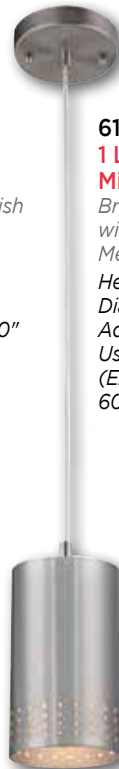

61013
1 Light Mini Pendant
Brushed Nickel Finish with Perforated Metal Shade
Height: 60"
Diameter: 5"
Adjustable Cord: 50"
Use (1) Medium (E26) Base Lamp, 60 Watt Maximum

61012
1 Light Mini Pendant
Brushed Nickel Finish with Perforated Metal Shade
Height: 59"
Diameter: 5"
Adjustable Cord: 50"
Use (1) Medium (E26) Base Lamp, 60 Watt Maximum