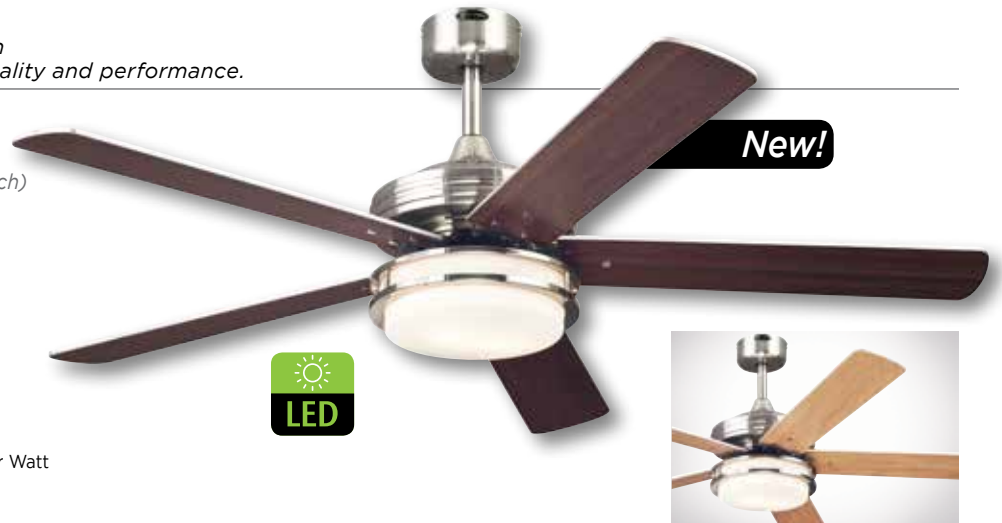

LED LIGHT SOURCE SPECIFICATIONS

Item No.	Number of Lamps	Total Energy Used (Watts)	Equiv. Incand. Wattage	Light Appearance (Kelvin)	Total Lumens	CRI	Average Rated Hours	Life in Years*	Total Est. Yearly Energy Cost**
72059	*	18	75	3000 (Warm White)	1080	80	25000	22.8	$2.17
72091	2	16	120 (2 x 60)	3000 (Warm White)	1600	80	15000	13.6	$1.92

For a complete list of compatible dimmers, visit www.westinghouselighting.com.

*Based on 3hrs./day **Based on 3hrs./day 11¢/kWh

*Integrated LED Light Source

Castle

Impressive light kit featuring lustrous brushed nickel bands provides both ample illumination and style.

72477

52" Brushed Nickel Finish

Reversible Blades (Weathered Maple/Beech)
Includes Light Kit with Opal Frosted Glass

SPECIFICATIONS

- ¾" X 6" Down Rod
- Includes Pull Chains
- 3 Fan Speeds
- Includes: (2) Medium (E26) Base, 13 Watt CFL Mini-Twists

Airflow: 3914 Cubic Feet Per Minute

Electricity Use: 56 Watts (excludes lights)

Airflow Efficiency: 70 Cubic Feet Per Minute Per Watt