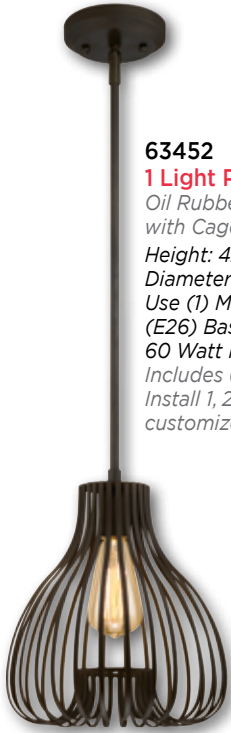

63452
1 Light Pendant
Oil Rubbed Bronze Finish with Cage Shade
Height: 42.50"
Diameter: 9.84"
Use (1) Medium (E26) Base Lamp, 60 Watt Maximum
Includes (3) 9.5" long rods. Install 1, 2, or 3 rods for customized lengths.