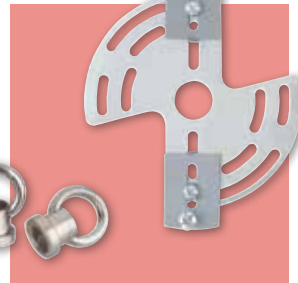

LIGHTING HARDWARE BULK & PACKAGED

For every repair or replacement need, Westinghouse has you covered. From sockets to switches, canopies to crossbars, we have the hard-to-find parts required to make your fixtures perform like new.