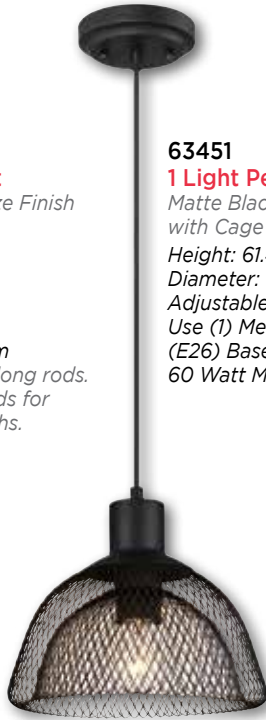

63452
1 Light Pendant
Oil Rubbed Bronze Finish with Cage Shade
Height: 42.50"
Diameter: 9.84"
Use (1) Medium (E26) Base Lamp, 60 Watt Maximum
Includes (3) 9.5" long rods. Install 1, 2, or 3 rods for customized lengths.

63451
1 Light Pendant
Matte Black Finish with Cage Shade
Height: 61.42"
Diameter: 10.24"
Adjustable Cord: 50"
Use (1) Medium (E26) Base Lamp, 60 Watt Maximum