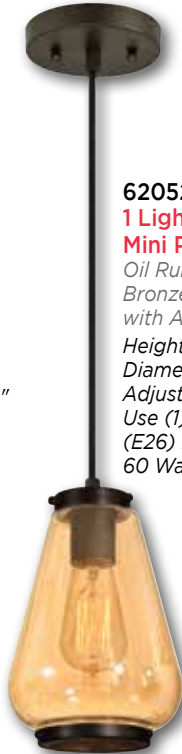

**62052**  
**1 Light**  
**Mini Pendant**  
 Oil Rubbed  
 Bronze Finish  
 with Amber Glass  
 Height: 60"  
 Diameter: 6"  
 Adjustable Cord: 50"  
 Use (1) Medium  
 (E26) Base Lamp,  
 60 Watt Maximum