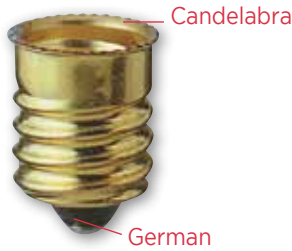

**\* 22269**  
**Keyless Socket**  
 Medium Base  
 Bushing 1/8-IP  
 With Set Screw  
 660 Watts Max.  
 250 Volts  
 Height - 2"

**\* 22402**  
**Socket Adapter Reducer**  
 Reduces German or Italian Base to Candelabra Size  
 With Rubber Ring  
 75 Watts Max.  
 120 Volts