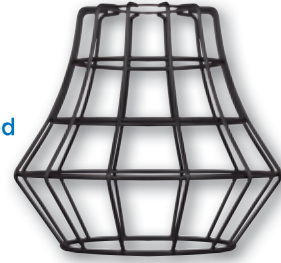

81023
Matte Black Angled
Bell Cage Shade
Fitter: 2.25"
Height: 6.50"
Diameter: 7.60"