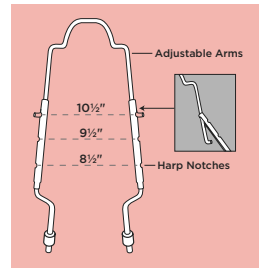

70218 - 6½"
70220 - 8"
70221 - 9"
70222 - 10"
70224 - 12"
Two-Piece Detachable Harp
Polished Brass Finish