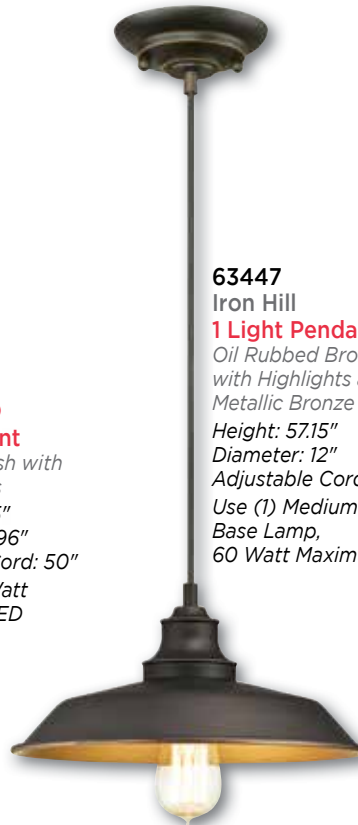

63079
Cava
**1 Light LED
Mini Pendant**
Chrome Finish with
Bubble Glass
Height: 61.05"
Diameter: 4.96"
Adjustable Cord: 50"
Includes 8 Watt
Integrated LED

63447
Iron Hill
1 Light Pendant
Oil Rubbed Bronze Finish
with Highlights and
Metallic Bronze Interior
Height: 57.15"
Diameter: 12"
Adjustable Cord: 50"
Use (1) Medium (E26)
Base Lamp,
60 Watt Maximum