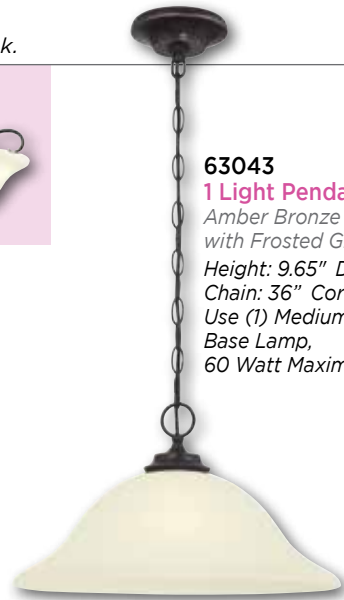

**85046**  
**Frosted Flared Cone Shade**  
 Fitter: 2.25"  
 Height: 5.32"  
 Diameter: 6.14"

**63060**  
**1 Light Pendant**  
 Oil Rubbed Bronze Finish with Frosted Glass  
 Height: 13.46" Diameter: 15.20"  
 Chain: 36" Cord: 60"  
 Use (1) Medium (E26) Base Lamp, 60 Watt Maximum

**63059**  
**2 Light Island Pendant**  
 Oil Rubbed Bronze Finish with Frosted Glass  
 Height: 18.54" Width: 37"  
 Chain: 36" Cord: 60"  
 Use (2) Medium (E26) Base Lamps, 60 Watt Maximum

**63058**  
**3 Light Pendant**  
 Oil Rubbed Bronze Finish with Frosted Glass  
 Height: 23.58" Diameter: 16.57"  
 Chain: 36" Cord: 60"  
 Use (3) Medium (E26) Base Lamps, 60 Watt Maximum

# Harwell Collection

Traditional style in a wide variety of fixtures provides options for a cohesive look.

**63048**  
**2 Light Flush**  
 Amber Bronze Finish  
 with Frosted Glass  
 Height: 6.14" Diameter: 12.99"  
 Use (2) Medium (E26) Base Lamps,  
 60 Watt Maximum

**†63044**  
**3 Light Pendant/Semi-Flush**  
 Amber Bronze Finish  
 with Frosted Glass  
 Height: 17.87" Diameter: 16.06"  
 Chain: 36" Cord: 60"  
 Use (3) Medium (E26)  
 Base Lamps, 60 Watt Maximum