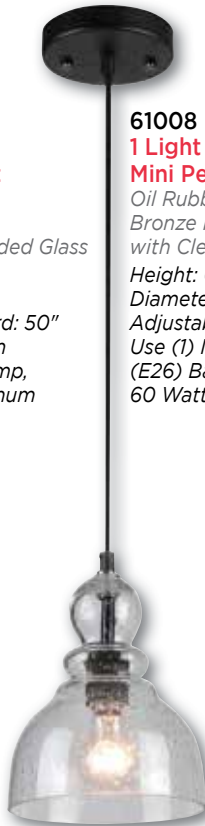

61007
1 Light
Mini Pendant
Brushed Nickel Finish with Clear Seeded Glass
Height: 60"
Diameter: 7"
Adjustable Cord: 50"
Use (1) Medium (E26) Base Lamp, 60 Watt Maximum

61008
1 Light
Mini Pendant
Oil Rubbed Bronze Finish with Clear Seeded Glass
Height: 60"
Diameter: 7"
Adjustable Cord: 50"
Use (1) Medium (E26) Base Lamp, 60 Watt Maximum