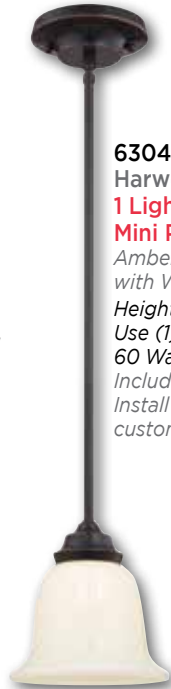

63047

Harwell

1 Light

Mini Pendant

*Amber Bronze Finish
with White Opal Glass*

Height: 37.71" Diameter: 6.61"

*Use (1) Medium (E26) Base Lamp,
60 Watt Maximum*

Includes (3) 9.5" long rods.

*Install 1, 2, or 3 rods for
customized lengths.*