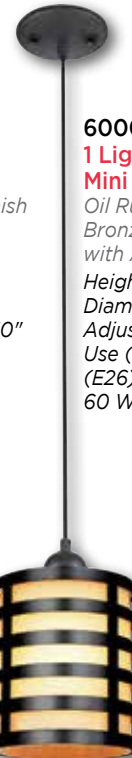

61012
1 Light Mini Pendant
Brushed Nickel Finish with Perforated Metal Shade
Height: 59"
Diameter: 5"
Adjustable Cord: 50"
Use (1) Medium (E26) Base Lamp, 60 Watt Maximum

60004
1 Light Mini Pendant
Oil Rubbed Bronze Finish with Amber Glass
Height: 58.90"
Diameter: 6.70"
Adjustable Cord: 50"
Use (1) Medium (E26) Base Lamp, 60 Watt Maximum

Add Westinghouse Filament LED or Timeless lamps for the vintage look you want.