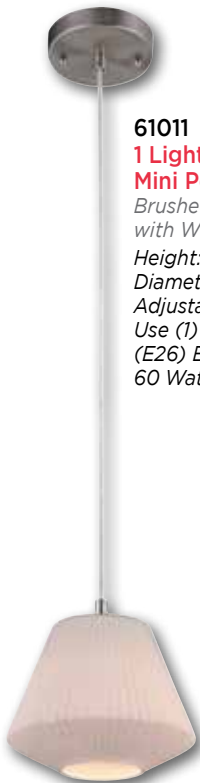

61011
1 Light Mini Pendant
Brushed Nickel Finish with White Glass
Height: 57.50"
Diameter: 8"
Adjustable Cord: 50"
Use (1) Medium (E26) Base Lamp, 60 Watt Maximum