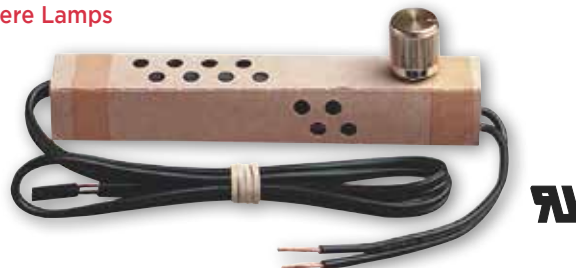

1. 70801
2. **Halogen Dimmer For Torchiere Lamps**
   Includes Knob
   500 Watt Maximum, 120 VAC