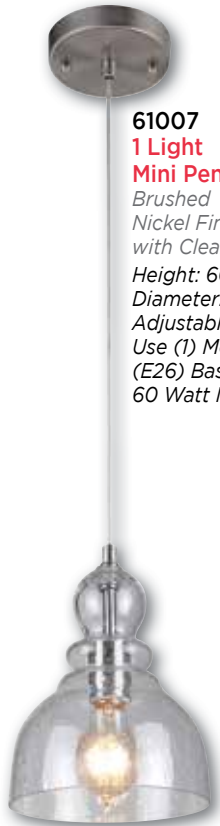

61007
1 Light
Mini Pendant
Brushed Nickel Finish with Clear Seeded Glass
Height: 60"
Diameter: 7"
Adjustable Cord: 50"
Use (1) Medium (E26) Base Lamp, 60 Watt Maximum