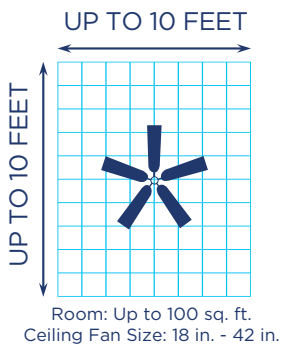

What Size Ceiling Fan Do You Need?

In order to ensure completely energy-efficient operation, make sure the size of the ceiling fan is appropriate for the size and height of your room. If the ceiling fan is too small for the room, it has to run at a higher speed in order to be effective, which wastes energy.

All ceiling fans in this catalog are UL or ETL Listed.