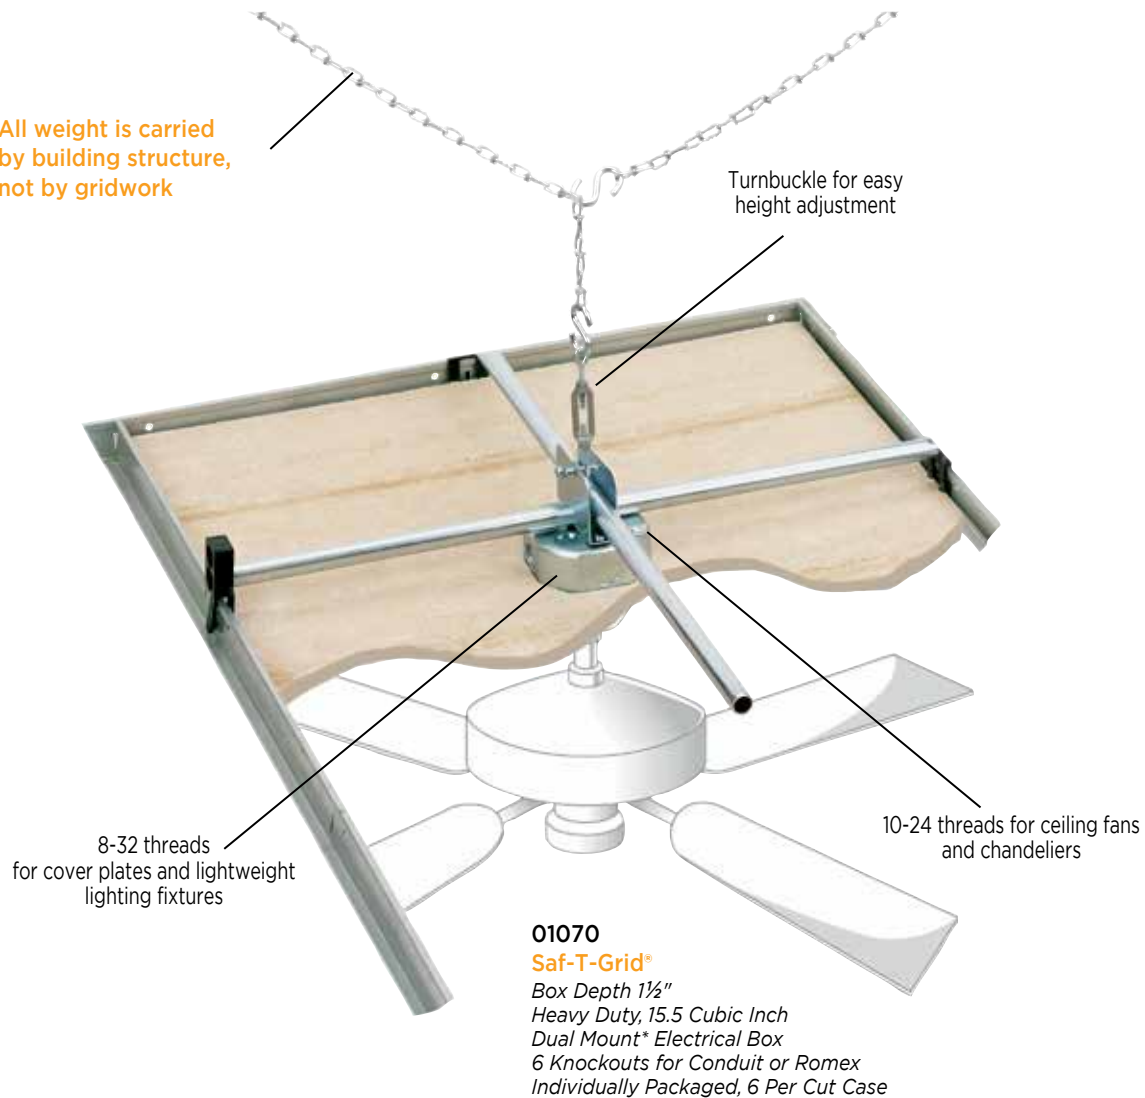

All weight is carried by building structure, not by gridwork