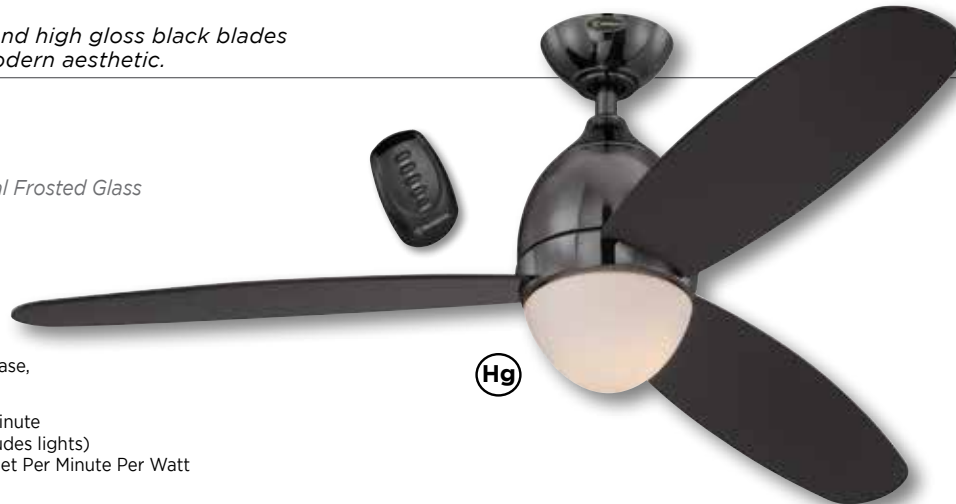

SPECIFICATIONS

- ¾" X 4" Down Rod
- Includes Remote Control
- 3 Fan Speeds
- Includes: (2) Medium (E26) Base, 13 Watt CFL Mini-Twists

Airflow: 5301 Cubic Feet Per Minute

Electricity Use: 59 Watts (excludes lights)

Airflow Efficiency: 89 Cubic Feet Per Minute Per Watt