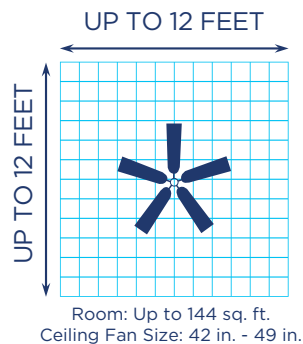

What Size Ceiling Fan Do You Need?

In order to ensure completely energy-efficient operation, make sure the size of the ceiling fan is appropriate for the size and height of your room. If the ceiling fan is too small for the room, it has to run at a higher speed in order to be effective, which wastes energy.

All ceiling fans in this catalog are UL or ETL Listed.