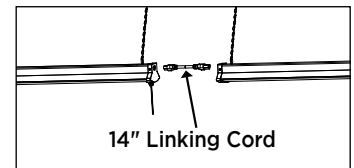

14" Linking Cord

Item #63217 includes convenient linking cord to connect up to 5 fixtures.