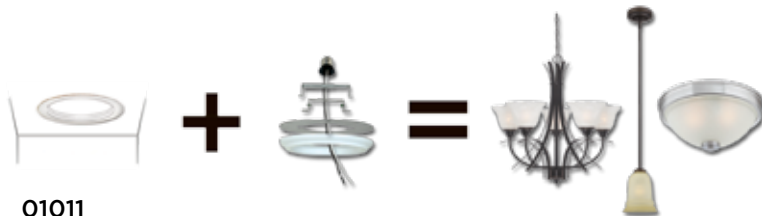

01011
Recessed Light Converter

- Quick and easy home upgrade with no remodeling
- Adjusts to any recessed can size between 4"- 6" diameter
- Works with existing recessed cans that use medium base lamps
- 50 lb. maximum load rating