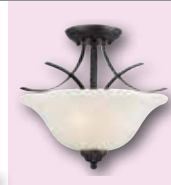

Oil Rubbed Bronze Finish  
with Caramel Scavo Glass

Height: 21.06" Diameter: 22.91"  
Chain: 36" Cord: 60"  
Use (5) Medium (E26) Base Lamps,  
60 Watt Maximum

**81002**

**Caramel Scavo Bell**

Fitter: 2.25"  
Height: 4.61"  
Diameter: 6.06"

**63402**

**1 Light Mini Pendant**

Amber Bronze Finish  
with White Alabaster Glass

Height: 42.20" Diameter: 7"  
Use (1) Medium (E26)  
Base Lamp, 60 Watt Maximum  
Includes (3) 11.5" long rods.  
Install 1, 2, or 3 rods for  
customized lengths.