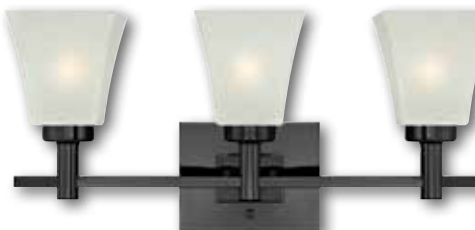

**63436B**  
**4 Light Chandelier**  
Gun Metal Finish with White Linen Glass  
Height: 15.94" Diameter: 20.04" Chain: 36" Cord: 60"  
Use (4) Medium (E26) Base Lamps, 60 Watt Maximum

**63427**  
**2 Light Flush**  
Gun Metal Finish  
with Lunar Weave Glass  
Height: 4.25" Square: 11"  
Use (2) Medium (E26)  
Base Lamps, 60 Watt Maximum

**\*63437A**  
**3 Light Wall**  
Gun Metal Finish with Lunar Weave Glass  
Height: 10.35" Width: 21.85" Extends: 6.46"  
Use (3) Medium (E26) Base Lamps,  
60 Watt Maximum

**•81006**  
**Lunar Weave  
Flair Cube Shade**  
Fitter: 2.25"  
Height: 5.27"  
Diameter: 5"