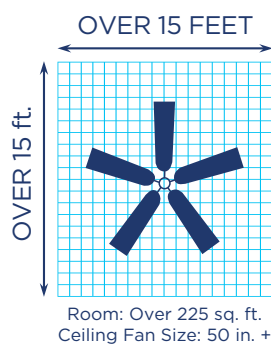

What Size Ceiling Fan Do You Need?

In order to ensure completely energy-efficient operation, make sure the size of the ceiling fan is appropriate for the size and height of your room. If the ceiling fan is too small for the room, it has to run at a higher speed in order to be effective, which wastes energy.

All ceiling fans in this catalog are UL or ETL Listed.