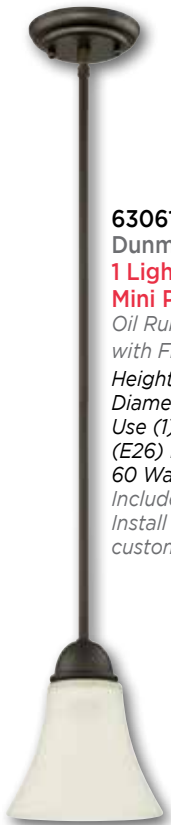

63061

Dunmore

1 Light

Mini Pendant

*Oil Rubbed Bronze Finish
with Frosted Glass*

Height: 37.68"

Diameter: 6.14"

Use (1) Medium

*(E26) Base Lamp,
60 Watt Maximum*

Includes (3) 9.5" long rods.

*Install 1, 2, or 3 rods for
customized lengths.*