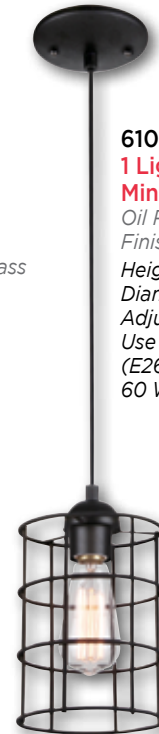

62051
1 Light
Pendant
Matte Black Finish
with Metal Cage
and Frosted White Glass
Height: 68"
Diameter: 11.80"
Adjustable Cord: 50"
Use (1) Medium
(E26) Base Lamp,
60 Watt Maximum

61006
1 Light
Mini Pendant
Oil Rubbed Bronze
Finish with Cage Shade
Height: 59"
Diameter: 6"
Adjustable Cord: 50"
Use (1) Medium
(E26) Base Lamp,
60 Watt Maximum

Add Westinghouse Filament LED or
Timeless lamps for the vintage look you want.