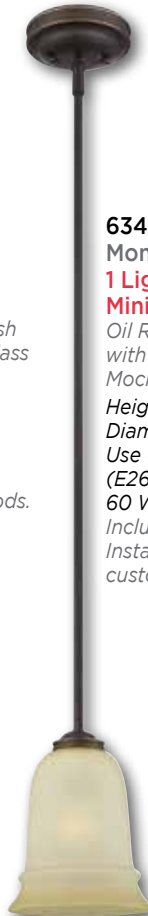

63431

Montrose

1 Light

Mini Pendant

*Oil Rubbed Bronze Finish
with Highlights and
Mocha Scavo Glass*

Height: 40.08"

Diameter: 6.38"

Use (1) Medium

*(E26) Base Lamp,
60 Watt Maximum*

Includes (3) 9.5" long rods.

*Install 1, 2, or 3 rods for
customized lengths.*