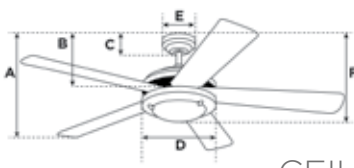

- A. Ceiling to bottom of blade
- B. Ceiling to bottom of switch housing
- C. Ceiling to bottom of canopy
- D. Width of motor housing
- E. Width of canopy
- F. Ceiling to bottom of light kit

CEILING FAN SPECIFICATIONS - DIMENSIONS