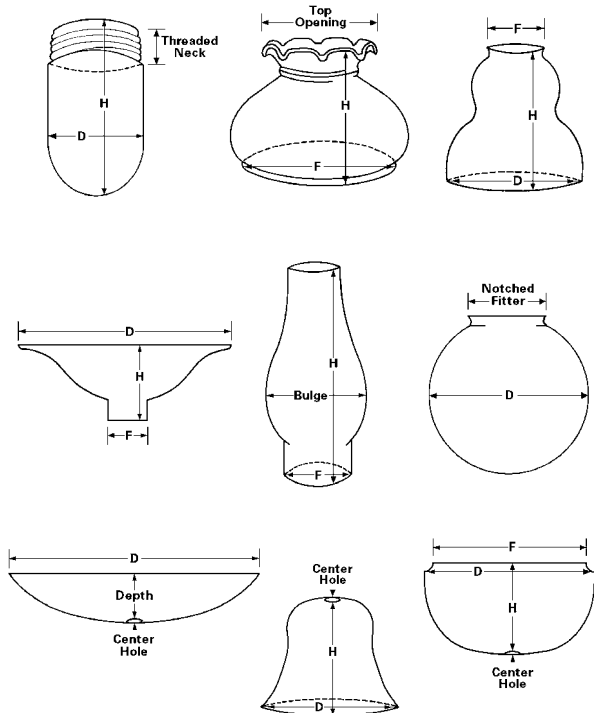

GLASSWARE GLOSSARY

FITTER (F)

Fitter size is the diameter of the glass where the glass attaches to the fixture or lamp.

HEIGHT (H)

Distance between the two farthest points opposite each other on the top and bottom of the glass that form a vertical line.

DIAMETER (D)

Distance between two opposite points at the widest part of the glass that form a horizontal line.

CENTER HOLE

The opening on a neckless shade and measured like a fitter. If a piece of glass has a fitter and a center hole, the center hole is used for lock-up.

DEPTH

Distance from the center point inside the glass to the point directly opposite, this is measured without mounting.

BULGE

The diameter measured at the widest part of a chimney.

TOP OPENING

Distance between the two farthest points opposite each other on the top of a student shade. All top openings are wide enough and made to fit over the average chimney.

THREADED NECK

A fitter that attaches to the fixture or lamp by means of threads in the glass.

NOTCHED FITTER

Designed to lock tightly into specially designed holders with ¼ turn.

PLASTIC MATERIAL GUIDE

FEATURE COMPARISON CHART

Feature	Polyethylene	Acrylic	Polycarbonate
Heat Resistance	G	G	E
Quality of Seams	F	E	E
UV Resistance	F	E	F
Strength	G	G	E
Light Transmission	F	E	G
Wall Thickness Uniformity	G	G	E
Shatter Resistance	E	F	G
Surface Characteristics	G	E	G
Appearance vs. Time	G	E	G
Strength vs. Time	G	E	F
Overall Appearance	G	E	G

KEY:
E = Excellent
G = Good
F = Fair

RECOMMENDED MAXIMUM INCANDESCENT WATTAGE RATINGS

Polyethylene	
Globe	Watts
6"	40
8"	75
10"	100
12"	150
14"	200
16"	200
18"	250
—	—
—	—

Acrylic	
Globe	Watts
6"	60
8"	75
10"	100
12"	150
14"	150
16"	200
18"	200
Cylinder	Watts
5"	60

Polycarbonate	
Globe	Watts
6"	75
Cylinder	Watts
5½"	60
5¾"	60
6¼"	60
7¼"	60
8½"	60
8¾"	60
—	—

This wattage guide is a general recommendation only. Actual wattage ratings are influenced by fixture type, bulb location and ambient temperature. The light source should be located at the center of each shade.