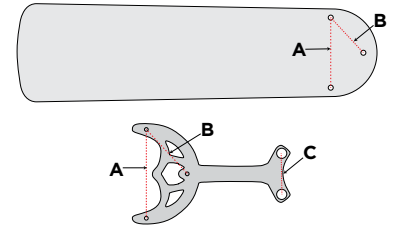

FAN BLADE HOLE DIMENSIONS

Dimension	52" Parts	42" Parts
A	31⁵/₁₆"	3¹/₂"
B	2³/₄"	2⁵/₈"
C	2¹/₁₆"	1¹/₂"

FAN REPLACEMENT BLADES & CANOPY KITS

42" Replacement Blades - Length: 16.5" Width: 5"
52" Replacement Blades - Length: 20.5" Width: 5.38"