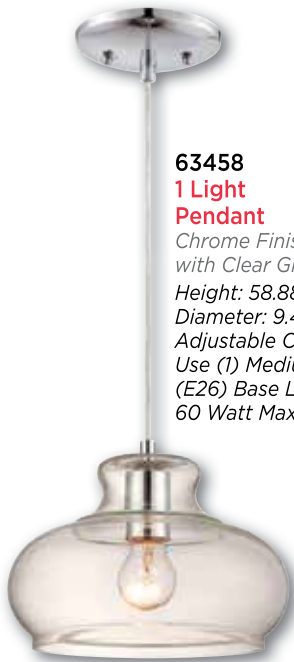

Add Westinghouse Filament LED or Timeless lamps for the vintage look you want.

**61007**  
**1 Light**  
**Mini Pendant**  
 Brushed Nickel Finish with Clear Seeded Glass  
 Height: 60"  
 Diameter: 7"  
 Adjustable Cord: 50"  
 Use (1) Medium (E26) Base Lamp, 60 Watt Maximum

**61008**  
**1 Light**  
**Mini Pendant**  
 Oil Rubbed Bronze Finish with Clear Seeded Glass  
 Height: 60"  
 Diameter: 7"  
 Adjustable Cord: 50"  
 Use (1) Medium (E26) Base Lamp, 60 Watt Maximum

**61026**  
**1 Light**  
**Mini Pendant**  
 Oil Rubbed Bronze Finish with Clear Glass  
 Height: 60.25"  
 Diameter: 7.50"  
 Adjustable Cord: 50"  
 Use (1) Medium (E26) Base Lamp, 60 Watt Maximum

**63091**  
**1 Light**  
**Mini Pendant**  
 Brushed Nickel Finish with Clear Crackle Glass  
 Height: 63.5"  
 Diameter: 7.50"  
 Adjustable Cord: 50"  
 Use (1) Medium (E26) Base Lamp, 60 Watt Maximum

**63092**  
**1 Light**  
**Mini Pendant**  
 Brushed Nickel Finish with Clear Crackle Glass  
 Height: 60"  
 Diameter: 6"  
 Adjustable Cord: 50"  
 Use (1) Medium (E26) Base Lamp, 60 Watt Maximum

**63458**  
**1 Light**  
**Pendant**  
 Chrome Finish with Clear Glass  
 Height: 58.88"  
 Diameter: 9.41"  
 Adjustable Cord: 50"  
 Use (1) Medium (E26) Base Lamp, 60 Watt Maximum