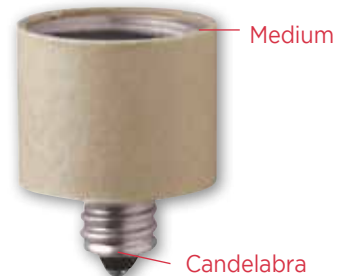

* 22411
70361 Socket Adapter Enlarger
Enlarges Candelabra Base to Medium Base
75 Watts Max.
125 Volts