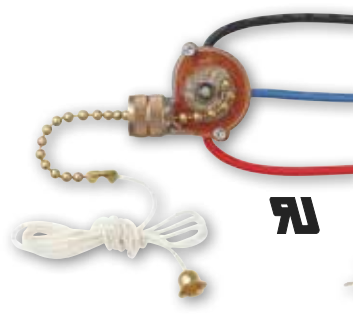

77052 - 3-Wire Unit
3-Way Fan Light Switch
With Polished Brass Pull Chain,
2' Braided Cord
3A, 250 VAC
6A, 125 VAC