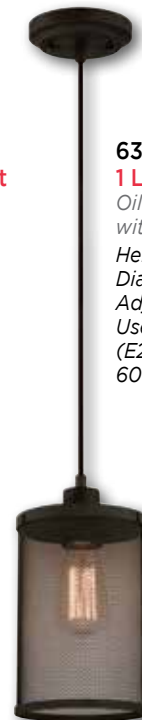

**63451**  
**1 Light Pendant**  
*Matte Black Finish with Cage Shade*  
 Height: 61.42"  
 Diameter: 10.24"  
 Adjustable Cord: 50"  
 Use (1) Medium (E26) Base Lamp, 60 Watt Maximum

**63453**  
**1 Light Mini Pendant**  
*Brushed Nickel Finish with Mesh Shade*  
 Height: 62.60"  
 Diameter: 6"  
 Adjustable Cord: 50"  
 Use (1) Medium (E26) Base Lamp, 60 Watt Maximum