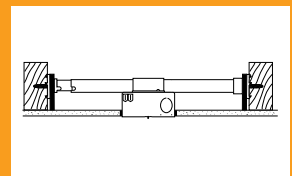

Step 4

Attach electrical box and install fan or lighting fixture per manufacturer's instructions.

*Dual Mount = Box is threaded for 8-32 (ideal for box covers and light weight fixtures) and 10-24 screws (ideal for heavier fixtures and fans). Meets or Exceeds UL Standards Regarding Exposed Threads Within Box. Meets or Exceeds NEC Safety Codes.