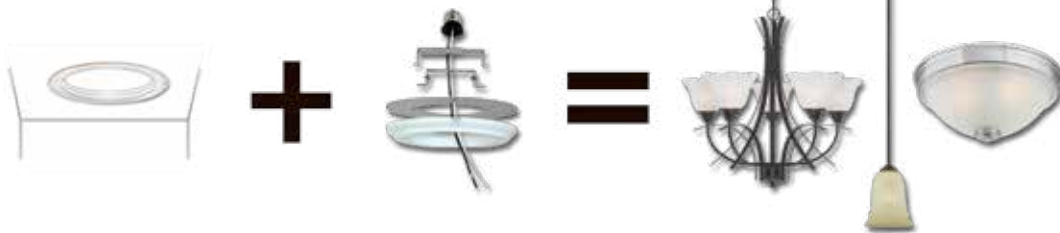

0101108

Recessed Light Converter Shelf Display

11.3" L x 9.3" W x 10.3" H

- Easily change ordinary recessed lights into beautiful, modern lighting.
- Display the Recessed Light Converter using our Shelf Merchandiser.
- The perfect way to display inventory and increase your sales.
- Each display comes with 6 pieces of the Recessed Light Converter.