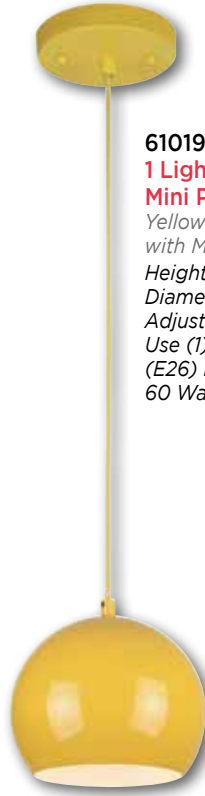

61019
1 Light
Mini Pendant
Yellow Finish
with Metal Shade
Height: 58.25"
Diameter: 7"
Adjustable Cord: 50"
Use (1) Medium
(E26) Base Lamp,
60 Watt Maximum