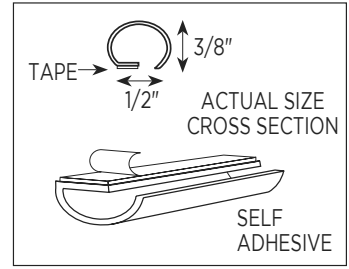

ACCESSORIES

70900 - White Finish
40" Wire Cover
Can be painted or stained
Use latex stain only

41298 - 16 oz.
41299 - 32 oz.
Extend-A-Finish
Crystal and Fixture
Cleaner

1. Features:
2. Will Not Streak or Spot
   - Drip Dry
   - No Ammonia
   - Will Not Harm Metal Framework or Finish