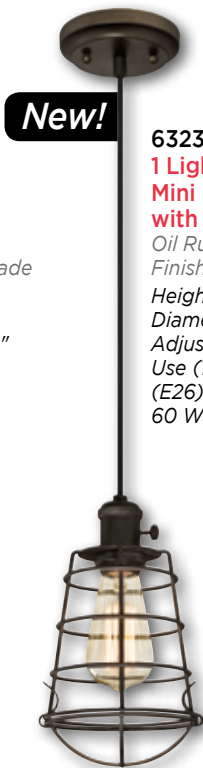

**62052**  
**1 Light**  
**Mini Pendant**  
 Oil Rubbed  
 Bronze Finish  
 with Amber Glass  
 Height: 60"  
 Diameter: 6"  
 Adjustable Cord: 50"  
 Use (1) Medium  
 (E26) Base Lamp,  
 60 Watt Maximum

**62053**  
**1 Light**  
**Mini Pendant**  
 Copper Finish  
 with Amber Glass  
 Height: 61.5"  
 Diameter: 8"  
 Adjustable Cord: 50"  
 Use (1) Medium  
 (E26) Base Lamp,  
 60 Watt Maximum

**62054**  
**1 Light**  
**Mini Pendant**  
 Copper Finish  
 with Amber Glass  
 Height: 61"  
 Diameter: 9"  
 Adjustable Cord: 50"  
 Use (1) Medium  
 (E26) Base Lamp,  
 60 Watt Maximum

**New!**

**63235**  
**1 Light**  
**Mini Pendant**  
**with Turn Knob**  
 Brushed Nickel  
 Finish with Cage Shade  
 Height: 62.50"  
 Diameter: 6"  
 Adjustable Cord: 50"  
 Use (1) Medium  
 (E26) Base Lamp,  
 60 Watt Maximum

**New!**

**63236**  
**1 Light**  
**Mini Pendant**  
**with Turn Knob**  
 Oil Rubbed Bronze  
 Finish with Cage Shade  
 Height: 62.50"  
 Diameter: 6"  
 Adjustable Cord: 50"  
 Use (1) Medium  
 (E26) Base Lamp,  
 60 Watt Maximum