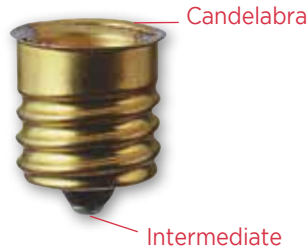

**\* 22269**  
**Keyless Socket**  
 Medium Base  
 Bushing 1/8-IP  
 With Set Screw  
 660 Watts Max.  
 250 Volts  
 Height - 2"

**\* 22402**  
**Socket Adapter Reducer**  
 Reduces German or Italian Base to Candelabra Size  
 With Rubber Ring  
 75 Watts Max.  
 120 Volts