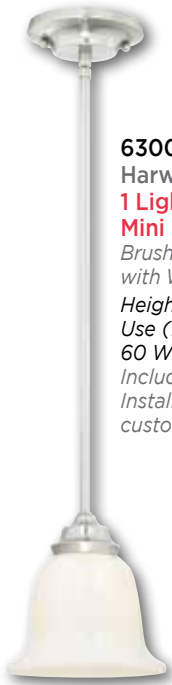

HANGING LIGHT FIXTURE ASSORTMENT

63007

Harwell

1 Light

Mini Pendant

*Brushed Nickel Finish
with White Opal Glass*

Height: 37.71" Diameter: 6.61"

*Use (1) Medium (E26) Base Lamp,
60 Watt Maximum*

Includes (3) 9.5" long rods.

*Install 1, 2, or 3 rods for
customized lengths.*