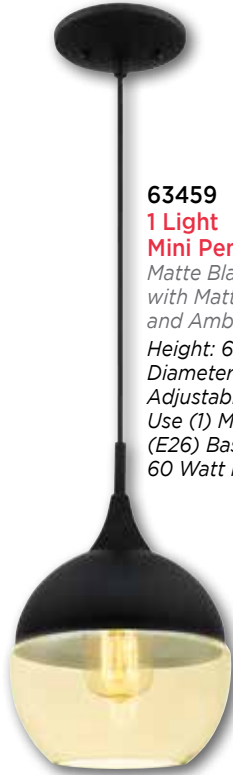

HANGING LIGHT FIXTURE ASSORTMENT

63459
1 Light
Mini Pendant
Matte Black Finish
with Matte Black
and Amber Glass
Height: 65.55"
Diameter: 7.87"
Adjustable Cord: 50"
Use (1) Medium
(E26) Base Lamp,
60 Watt Maximum