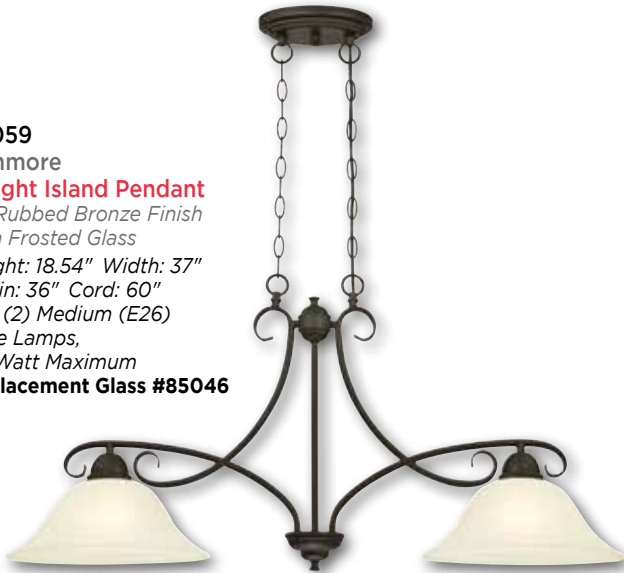

63059
Dunmore
2 Light Island Pendant
Oil Rubbed Bronze Finish with Frosted Glass
Height: 18.54" Width: 37"
Chain: 36" Cord: 60"
Use (2) Medium (E26) Base Lamps, 60 Watt Maximum
Replacement Glass #85046