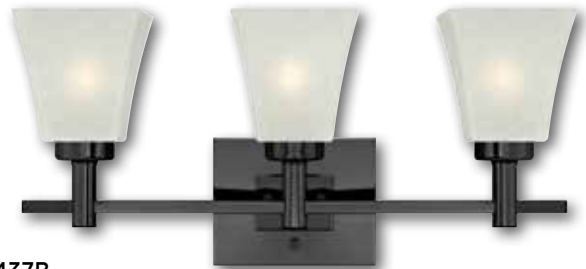

▲*63437B
Wilkes
3 Light Wall
Gun Metal Finish with White Linen Glass
Height: 10.35" Width: 21.85" Extends: 6.46"
Use (3) Medium (E26) Base Lamps, 60 Watt Maximum
• Replacement Glass #81013