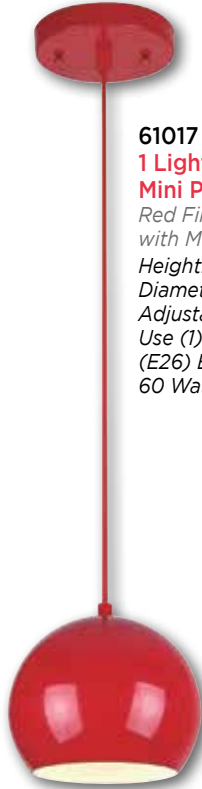

67384
1 Light
Mini Pendant
Oil Rubbed Bronze Finish
with Fire Storm Glass Shade
Height: 59.50"
Diameter: 5"
Adjustable Cord: 50"
Use (1) Medium
(E26) Base Lamp,
60 Watt Maximum

61017
1 Light
Mini Pendant
Red Finish
with Metal Shade
Height: 58.25"
Diameter: 7"
Adjustable Cord: 50"
Use (1) Medium
(E26) Base Lamp,
60 Watt Maximum