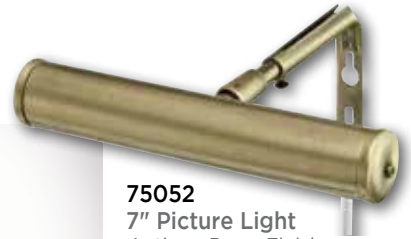

75052
7" Picture Light
Antique Brass Finish
Extends 5 7/8" From Wall
Includes (1) T6,
15 Watt Frost Lamp