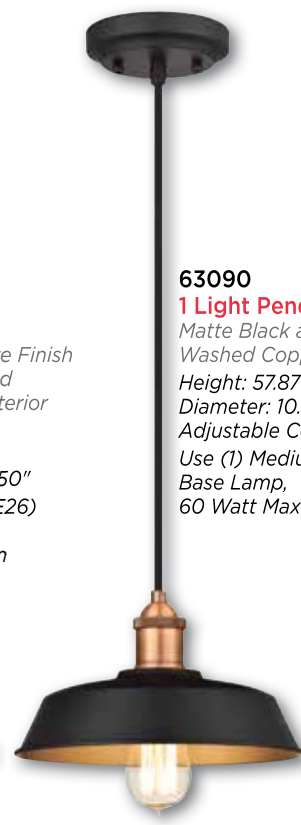

63447
Iron Hill
1 Light Pendant
Oil Rubbed Bronze Finish
with Highlights and
Metallic Bronze Interior
Height: 57.15"
Diameter: 12"
Adjustable Cord: 50"
Use (1) Medium (E26)
Base Lamp,
60 Watt Maximum

63090
1 Light Pendant
Matte Black and
Washed Copper Finish
Height: 57.87"
Diameter: 10.24"
Adjustable Cord: 50"
Use (1) Medium (E26)
Base Lamp,
60 Watt Maximum

Add Westinghouse Filament LED or
Timeless lamps for the vintage look you want.

Westinghouse
VINTAGE LAMPS

LED LIGHT SOURCE SPECIFICATIONS

Item No.	Number of Lamps	Total Energy Used (Watts)	Equiv. Incand. Wattage	Light Appearance (Kelvin)	Total Lumens	CRI	Average Rated Hours	Life in Years*	Total Est. Yearly Energy Cost**
63079	*	8	40	3000 (Warm White)	450	80	25000	22.8	$0.96
64010	*	16	75	3000 (Warm White)	900	80	30000	27.3	$1.93

For a complete list of compatible dimmers, visit www.westinghouselighting.com.
* Integrated LED Light Source

**Based on 3hrs./day **Based on 3hrs./day 11¢/kWh