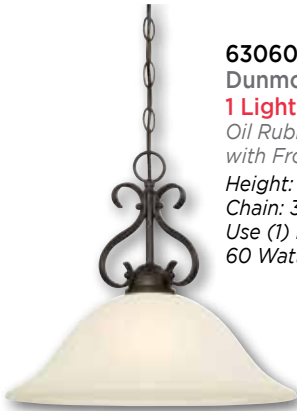

†63403
Pacific Falls
2 Light Pendant/Semi-Flush
Amber Bronze Finish with White Alabaster Glass
Height: 13.86" Diameter: 13.98"
Chain: 36" Cord: 60"
Use (2) Medium (E26) Base Lamps, 60 Watt Maximum

63060
Dunmore
1 Light Pendant
Oil Rubbed Bronze Finish with Frosted Glass
Height: 13.46" Diameter: 15.20"
Chain: 36" Cord: 60"
Use (1) Medium (E26) Base Lamp, 60 Watt Maximum