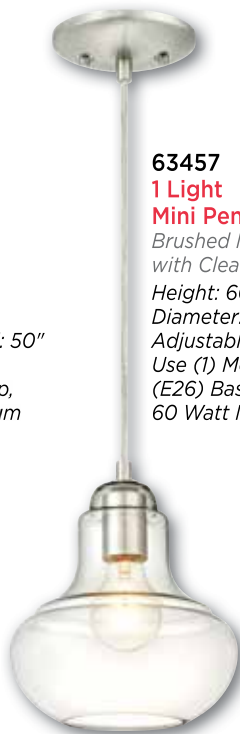

**61008**  
**1 Light**  
**Mini Pendant**  
 Oil Rubbed Bronze Finish with Clear Seeded Glass  
 Height: 60"  
 Diameter: 7"  
 Adjustable Cord: 50"  
 Use (1) Medium (E26) Base Lamp, 60 Watt Maximum

**61026**  
**1 Light**  
**Mini Pendant**  
 Oil Rubbed Bronze Finish with Clear Glass  
 Height: 60.25"  
 Diameter: 7.50"  
 Adjustable Cord: 50"  
 Use (1) Medium (E26) Base Lamp, 60 Watt Maximum

**63091**  
**1 Light**  
**Mini Pendant**  
 Brushed Nickel Finish with Clear Crackle Glass  
 Height: 63.5"  
 Diameter: 7.50"  
 Adjustable Cord: 50"  
 Use (1) Medium (E26) Base Lamp, 60 Watt Maximum

**63092**  
**1 Light**  
**Mini Pendant**  
 Brushed Nickel Finish with Clear Crackle Glass  
 Height: 60"  
 Diameter: 6"  
 Adjustable Cord: 50"  
 Use (1) Medium (E26) Base Lamp, 60 Watt Maximum

**63458**  
**1 Light**  
**Pendant**  
 Chrome Finish with Clear Glass  
 Height: 58.88"  
 Diameter: 9.41"  
 Adjustable Cord: 50"  
 Use (1) Medium (E26) Base Lamp, 60 Watt Maximum