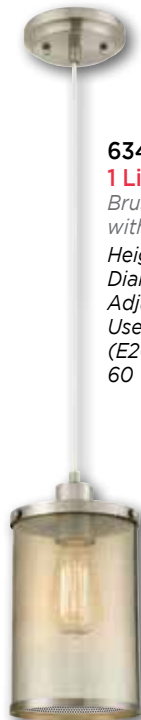

63451
1 Light Pendant
Matte Black Finish with Cage Shade
Height: 61.42"
Diameter: 10.24"
Adjustable Cord: 50"
Use (1) Medium (E26) Base Lamp, 60 Watt Maximum

63453
1 Light Mini Pendant
Brushed Nickel Finish with Mesh Shade
Height: 62.60"
Diameter: 6"
Adjustable Cord: 50"
Use (1) Medium (E26) Base Lamp, 60 Watt Maximum