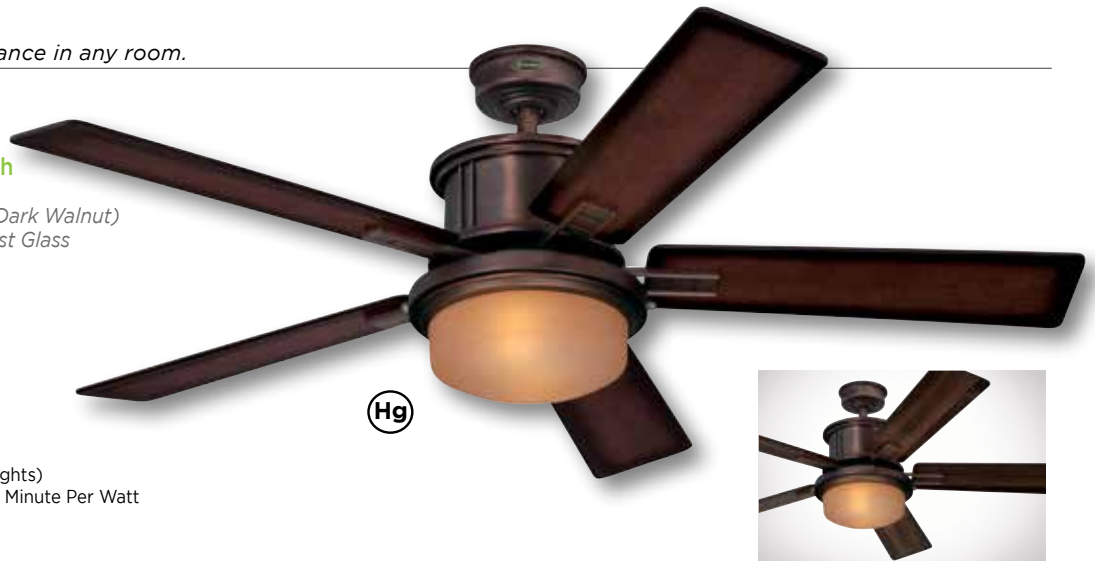

Goodwin

Infuse a touch of rustic elegance in any room.

72014

52" Oil Brushed Bronze Finish

Reversible Blades

(Applewood with Shaded Edge/Dark Walnut)
Includes Light Kit with Amber Mist Glass

SPECIFICATIONS

- ¾" X 4" Down Rod
- Includes Pull Chains
- 3 Fan Speeds
- Includes: (2) Medium (E26) Base, 13 Watt CFL Mini-Twists

Airflow: 5015 Cubic Feet Per Minute

Electricity Use: 59 Watts (excludes lights)

Airflow Efficiency: 84 Cubic Feet Per Minute Per Watt