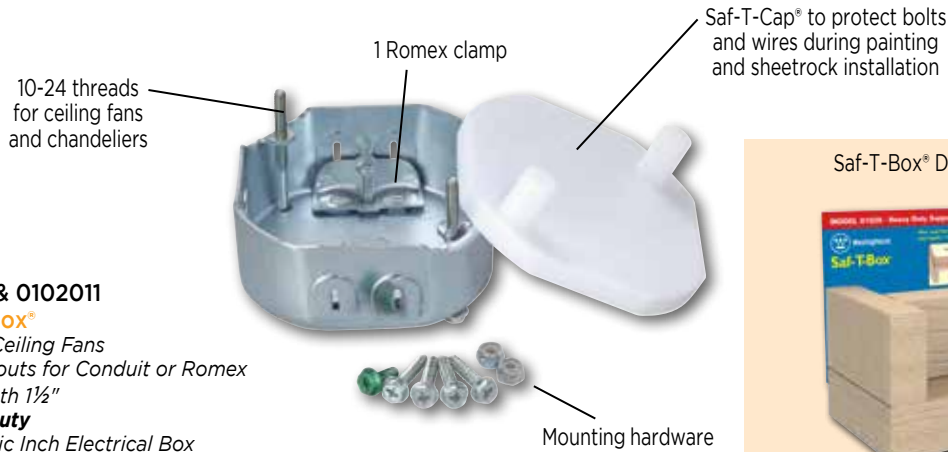

Saf-T-Box®

HEAVY DUTY SUPPORT FOR NEW CONSTRUCTION OR FOR APPLICATIONS WHERE ATTIC IS ACCESSIBLE

- Includes mounting hardware and instructions.
- For fixture support of 150 lbs. or less.
- Acceptable for fan support of 70 lbs. or less.

01020 & 0102011

Saf-T-Box®

Fits All Ceiling Fans
3 Knockouts for Conduit or Romex
Box Depth 1½"

Heavy Duty

15.5 Cubic Inch Electrical Box
01020 Individually Packaged, 24 Per Cut Case
0102011 Bulk Packed, 48 Per Cut Case