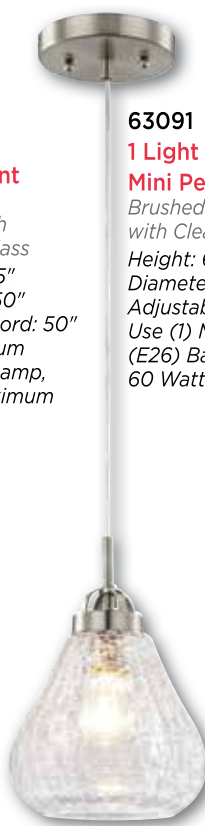

61026
1 Light
Mini Pendant
Oil Rubbed Bronze Finish with Clear Glass
Height: 60.25"
Diameter: 7.50"
Adjustable Cord: 50"
Use (1) Medium (E26) Base Lamp, 60 Watt Maximum

63091
1 Light
Mini Pendant
Brushed Nickel Finish with Clear Crackle Glass
Height: 63.5"
Diameter: 7.50"
Adjustable Cord: 50"
Use (1) Medium (E26) Base Lamp, 60 Watt Maximum