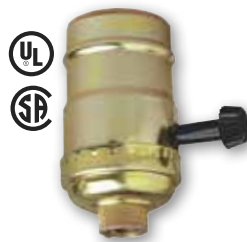

* 22031 - Polished Brass
Turn-Knob Socket
Medium Base
Bushings 1/8-IP with Set Screw
Removable Knob
250 Watts Max., 250 Volts
Height - 2 1/2"