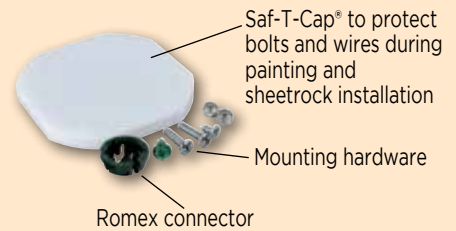

IDEAL FOR RETROFIT APPLICATION NO ATTIC ACCESS REQUIRED

- Fits 16" to 24" ceiling joists.
- Patented design provides fast fingertip expansion and positive attachment to joists.
- Fits all ceiling fans.
- Position box anywhere along the brace.
- For fixture support of 150 lbs. or less on 16" centers.
- For fixture support of 50 lbs. or less on 24" centers.
- Acceptable for fan support of 70 lbs. or less.

Includes Mounting Hardware & Instructions