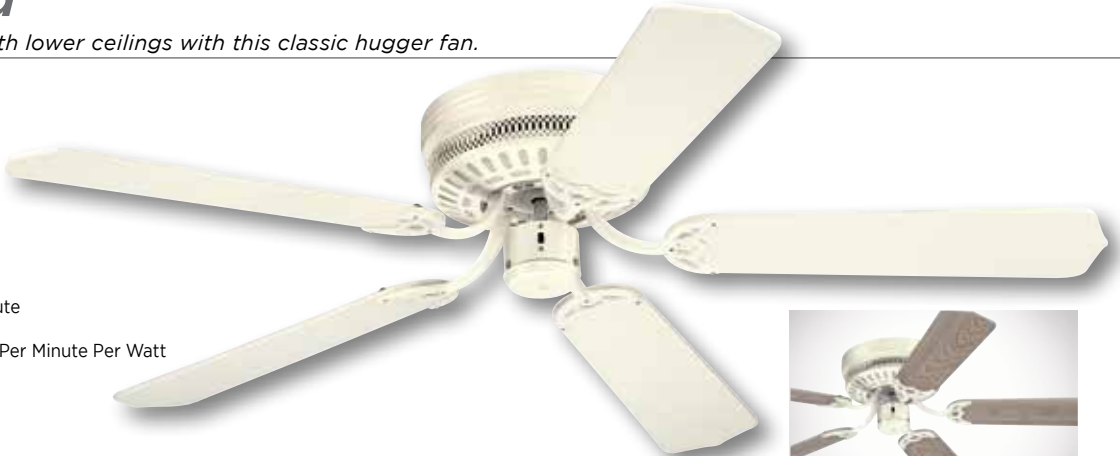

Casanova

Add comfort to rooms with lower ceilings with this classic hugger fan.

78053

52" White Finish

Reversible Blades
(White/White Washed Pine)

SPECIFICATIONS

- Includes Pull Chains
- 3 Fan Speeds

Airflow: 3427 Cubic Feet Per Minute

Electricity Use: 59 Watts

Airflow Efficiency: 58 Cubic Feet Per Minute Per Watt