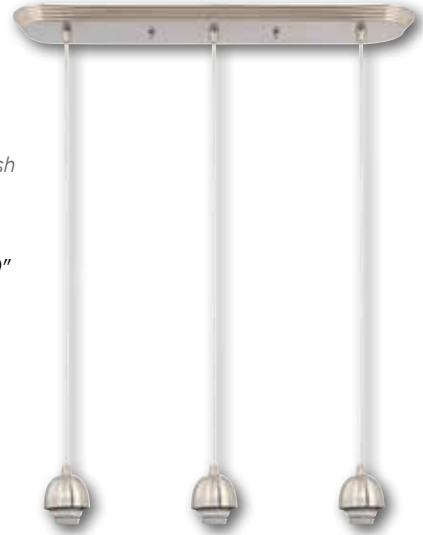

63012
3 Light
Mini Pendant

Brushed Nickel Finish

Height: 55"

Width: 23.50"

Depth: 4.50"

Adjustable Cord: 50"

Use (3) Medium (E26) Base Lamps, 60 Watt Maximum

*67480
3 Light Wall

Brushed Nickel Finish

Height: 5.88" Width: 22.63" Extends: 8.63"

Use (3) Medium (E26) Base Lamps, 60 Watt Maximum