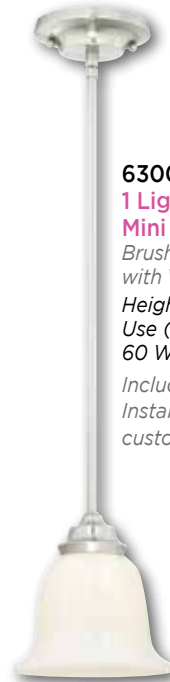

63007
**1 Light
Mini Pendant**
Brushed Nickel Finish
with White Opal Glass
Height: 37.71" Diameter: 6.61"
Use (1) Medium (E26) Base Lamp,
60 Watt Maximum
Includes (3) 9.5" long rods.
Install 1, 2, or 3 rods for
customized lengths.