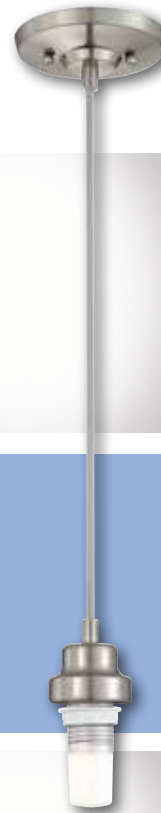

Westinghouse

INNOVATION YOU CAN BE SURE OF

INTEGRATED
DIMMABLE
LED

61030
1 Light
LED Mini Pendant

Brushed Nickel Finish

Height: 57.28"

Diameter: 5"

Adjustable Cord: 50"

Includes 9 Watt

Integrated LED

**INTEGRATED
DIMMABLE
LED LIGHT SOURCE
SPECIFICATIONS**

Total Energy Used (Watts)	9
Equivalent Incandescent Wattage	60
Light Appearance (Kelvin)	2700K (Warm White)
Total Lumens	750
Avg. Rated Hours	25000
CRI	80
Life in Years*	22.8
Total Est. Yearly Energy Cost**	$1.08

*Based on 3hrs./day

**Based on 3hrs./day 11¢/kWh

For a complete list of compatible dimmers, visit www.westinghouselighting.com.

DesignerYou® YOUR LIGHT, YOUR CHOICE...

Completely customizable fixtures inspire creativity for quick and easy home upgrades. Pair stylish glass and metal 2¼" fitter shades with sleek lighting fixtures or transform existing lighting with designer glass. It's as easy as 1-2-3.