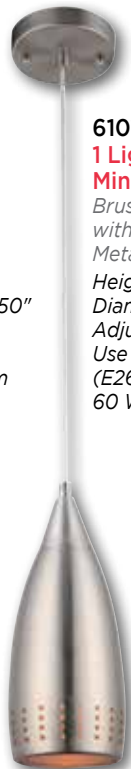

61009
1 Light Mini Pendant
Black Finish with Black Glass
Height: 60.50"
Diameter: 5"
Adjustable Cord: 50"
Use (1) Medium (E26) Base Lamp, 60 Watt Maximum

61013
1 Light Mini Pendant
Brushed Nickel Finish with Perforated Metal Shade
Height: 60"
Diameter: 5"
Adjustable Cord: 50"
Use (1) Medium (E26) Base Lamp, 60 Watt Maximum