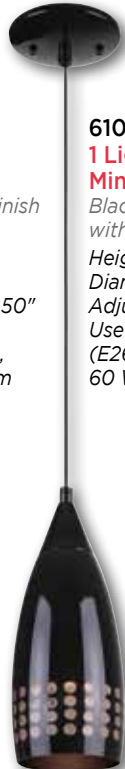

61011
1 Light Mini Pendant
Brushed Nickel Finish with White Glass
Height: 57.50"
Diameter: 8"
Adjustable Cord: 50"
Use (1) Medium (E26) Base Lamp, 60 Watt Maximum

61009
1 Light Mini Pendant
Black Finish with Black Glass
Height: 60.50"
Diameter: 5"
Adjustable Cord: 50"
Use (1) Medium (E26) Base Lamp, 60 Watt Maximum