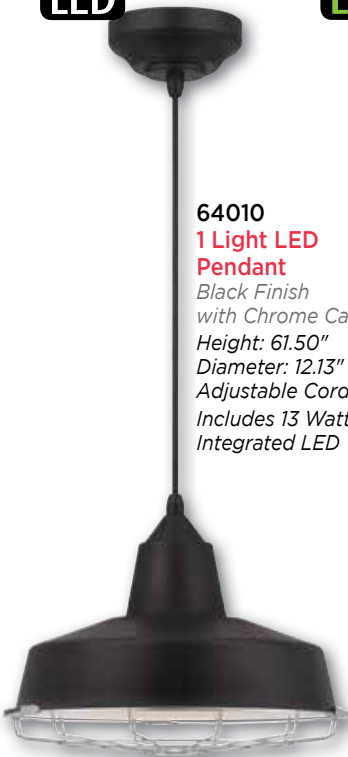

**63099**  
**1 Light Pendant**  
 Hammered  
 Oil Rubbed Bronze Finish  
 Height: 38.50" Diameter: 10.24"  
 Use (1) Medium (E26)  
 Base Lamp, 60 Watt Maximum  
 Includes (3) 9.5" long rods.  
 Install 1, 2, or 3 rods for  
 customized lengths.

**63455**  
**1 Light Mini Pendant**  
 Hammered Brushed  
 Nickel Finish  
 Height: 41.38" Diameter: 7.75"  
 Use (1) Medium (E26)  
 Base Lamp, 60 Watt Maximum

**63456**  
**1 Light Mini Pendant**  
 Hammered Oil Rubbed Bronze  
 Finish with Highlights  
 Height: 41.38" Diameter: 7.75"  
 Use (1) Medium (E26)  
 Base Lamp, 60 Watt Maximum

INTEGRATED  
**LED**

**64010**  
**1 Light LED  
 Pendant**  
 Black Finish  
 with Chrome Cage  
 Height: 61.50"  
 Diameter: 12.13"  
 Adjustable Cord: 50"  
 Includes 13 Watt  
 Integrated LED

INTEGRATED  
 DIMMABLE  
**LED**