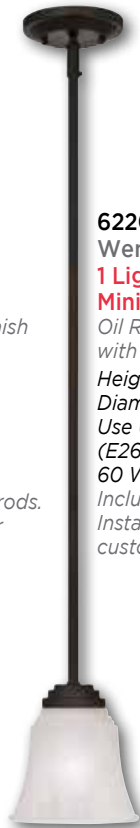

62201

Wensley

1 Light

Mini Pendant

*Oil Rubbed Bronze Finish
with White Alabaster Glass*

Height: 37.25"

Diameter: 5.88"

Use (1) Medium

*(E26) Base Lamp,
60 Watt Maximum*

Includes (3) 9.5" long rods.

*Install 1, 2, or 3 rods for
customized lengths.*