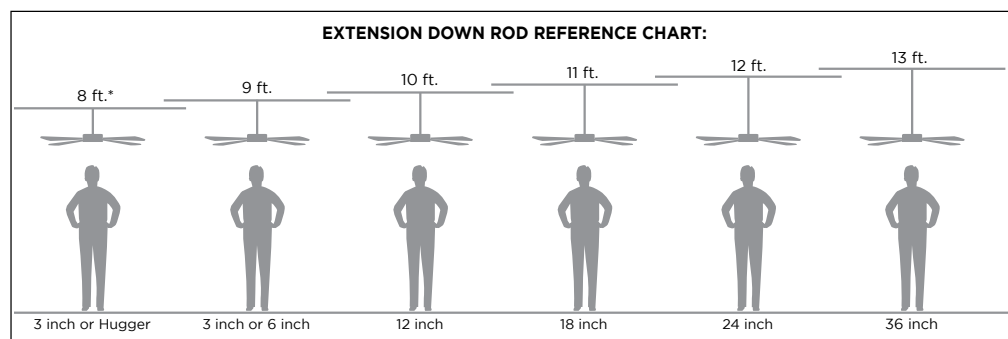

What Size Down Rod Do You Need?

*For 8 ft. ceilings, hugger (low profile) ceiling fans can be used.