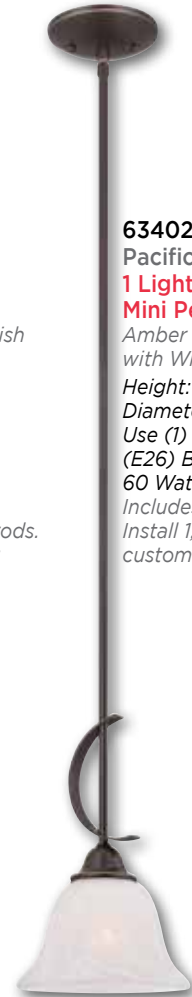

63402

Pacific Falls

1 Light

Mini Pendant

*Amber Bronze Finish
with White Alabaster Glass*

Height: 42.20"

Diameter: 7"

Use (1) Medium

*(E26) Base Lamp,
60 Watt Maximum*

Includes (3) 11.5" long rods.

*Install 1, 2, or 3 rods for
customized lengths.*