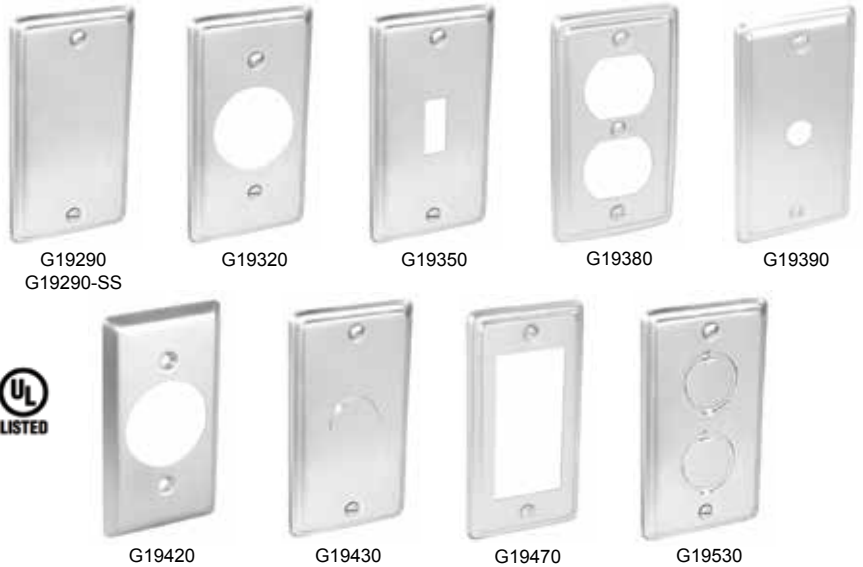

HANDY BOX COVERS

ITEM	DEVICE TYPE	PRICE
G19290	Blank	$0.45
G19290-SS	Blank, Stainless Steel	$6.99
G19320	Single Receptacle 1.41"	$0.69
G19350	Toggle Switch	$0.39
G19380	Duplex Receptacle	$0.32
G19390*	0.47" Bushed Hole	$0.99
G19420	20 Amp Receptacle, 1.594"	$0.79
G19430	1/2" Conduit Knockout	$0.79
G19470	GFCI/Decorative Receptacle	$0.59
G19530*	(2) 1/2" & 3/4" Concentric K.O.s Stacked	$1.49

*Not UL Listed