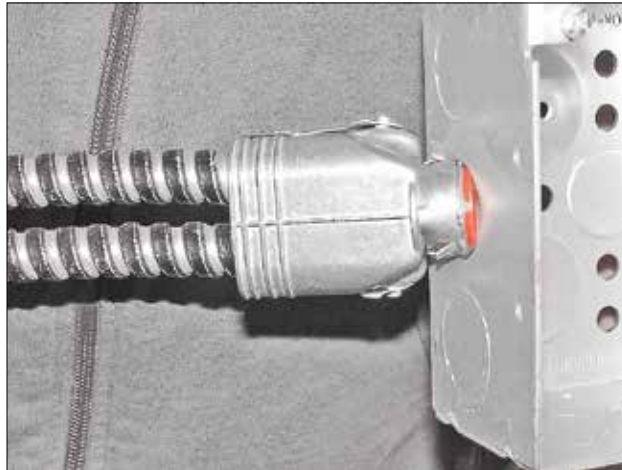

NEW

- Patented "NO TOOL" install!
- Saves Time & Money!

ITEM	SIZE	PRICE
DSL38	3/8"	\$0.69

DOUBLE-SNAP DUPLEX CONNECTOR FOR BX/MC CABLE

ITEM	SIZE	PRICE
DSL388	3/8"	\$1.39

- Snap in TWO flexible metal conduits fast & easy!
- Snap in cable...Snap on box!