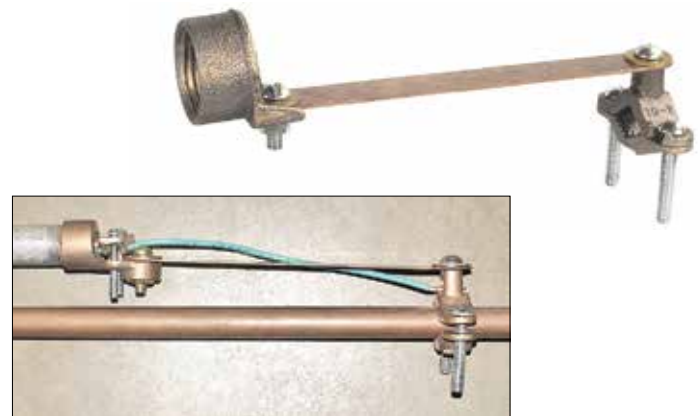

For making connection with no. 4, 6 or 8 AWG copper wire through threaded conduit. Ground wire terminated to set screw.

(ORDERING NOTE: For two-screw clamp version with enhanced bonding, add **-CHI** after the part number when placing order.)

THREADED BRONZE GROUND HUBS

ITEM	THREADED HUB	PRICE
H50	1/2"	$3.99
H75	3/4"	$4.79
H100	1"	$5.99