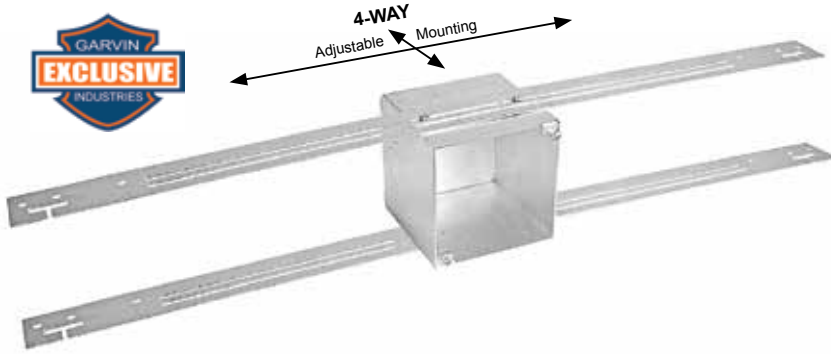

4" SQUARE BOX & 4-WAY ADJUSTABLE T-BAR HANGER FOR DROP CEILING TILES

ITEM	SIDE K.O.S BOTTOM K.O.S	BOX DEPTH	PRICE
52181-VTBAR	(4) 1/2" & (2) 3/4" (3) 1/2" & (2) 3/4"	3-1/2"	$8.99

- Perfect position on ceiling tile every time!
- Always flush with in-room ceiling tile!