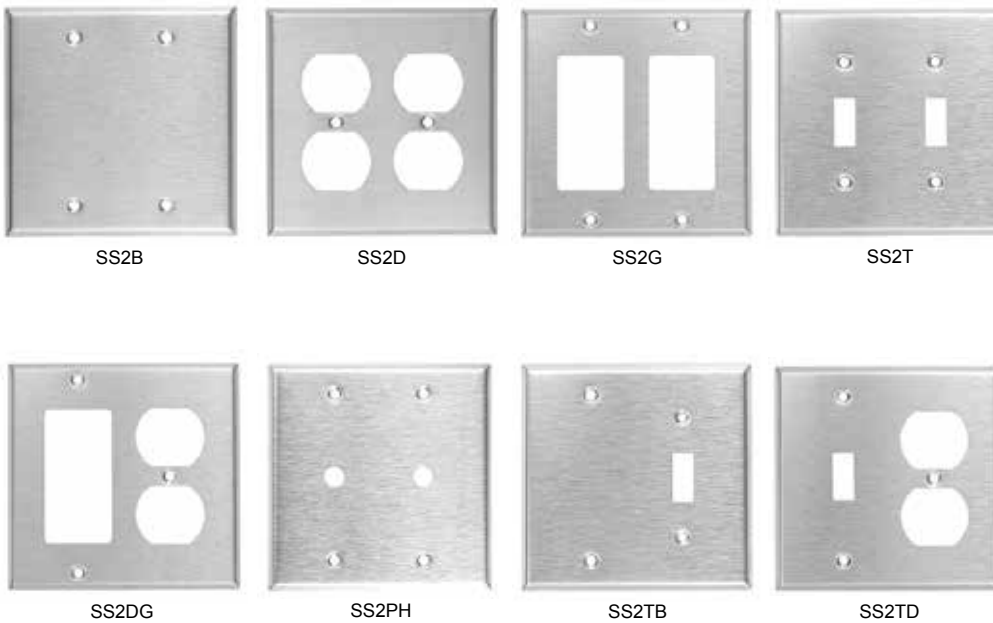

- Add multiple devices to existing hollow wall location!
- Includes "Snap-on" clips to secure box in hollow walls!

ONE GANG STAINLESS STEEL WALLPLATES

ITEM	OPENING	OPENING SIZE	PRICE
SS1B	Blank	----	\$1.39
SS1D	Duplex	----	\$1.39
SS1G	GFCI/Decorative	----	\$1.39
SS1T	Toggle	----	\$1.39
SS1SR	Single Receptacle	1.406"	\$1.39
SS1DB	Doorbell	.625"	\$2.19
SS1MIC*	Microphone	.401"	\$1.39
SS1PH	Phone or Cable	.625"	\$1.39
SS1PO*	Power Outlet	2.156"	\$2.19
SS1LUV*	Louvered	----	\$2.19

*Not UL Listed

- Call for custom stainless steel covers!
- Screws included.

TWO GANG STAINLESS STEEL WALLPLATES

ITEM	OPENING	PRICE
SS2B	Blank	\$1.99
SS2D	Duplex	\$1.99
SS2G	GFCI/Decorative	\$1.99
SS2T	Toggle	\$1.99
SS2DG	Duplex & GFCI	\$2.99
SS2PH	(2) Phone or Cable .406"	\$2.99
SS2TB	Toggle & Blank	\$1.99
SS2TD	Toggle & Duplex	\$1.99
SS2TG	Toggle & GFCI	\$1.99