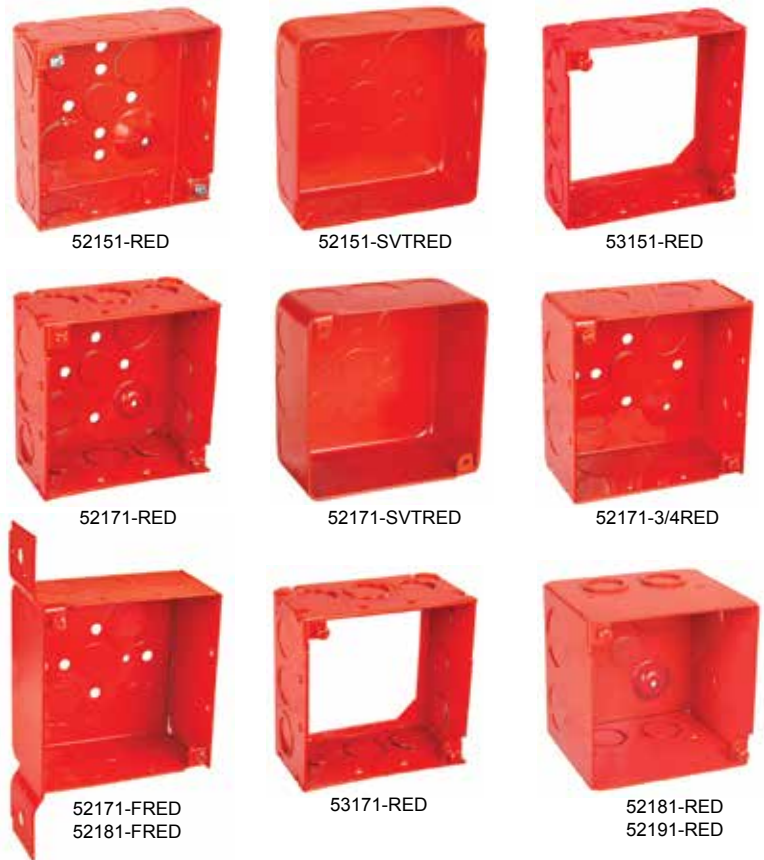

4" SQUARE RED BOXES

ITEM	SIDE K.O.S BOTTOM K.O.S	BOX DEPTH	PRICE
52151-RED	(6) 1/2", (6) 1/2"-3/4" (2) 1/2", (2) 1/2"-3/4"	1-1/2"	$3.99
52151-SVTRED*	(8) 1/2", (4) 3/4" (3) 1/2", (2) 3/4" Air-Tight K.O.s	1-1/2"	$4.99
53151-RED*	(6) 1/2", (6) 1/2"-3/4" Extension Ring	1-1/2"	$3.79
52171-RED	(6) 1/2", (6) 1/2"-3/4" (2) 1/2", (2) 3/4"	2-1/8"	$4.99
52171-SVTRED*	(8) 1/2", (4) 3/4" (3) 1/2", (2) 3/4" Air-Tight K.O.s	2-1/8"	$6.99
52171-3/4RED*	(8) 3/4" (2) 1/2", (2) 3/4"	2-1/8"	$4.99
52171-FRED	(4) 1/2", (5) 1/2"-3/4" (3) 1/2", (2) 1/2"-3/4"	2-1/8"	$6.99
53171-RED*	(6) 1/2", (6) 1/2"-3/4" Extension Ring	2-1/8"	$5.99
52181-RED*	(4) 1/2"-3/4", (2) 3/4", (2) 1" (2) 1/2", (2) 3/4"	3-1/2"	$5.99
52181-FRED*	(5) 1/2", (5) 1/2"-3/4" (2) 1/2", (2) 3/4"	3-1/2"	$6.99
52191-RED*	(4) 1/2"-3/4", (2) 3/4", (2) 1" (2) 1/2", (2) 3/4"	4"	$6.99

*Not UL Listed

CALL FOR CUSTOM COLORS!