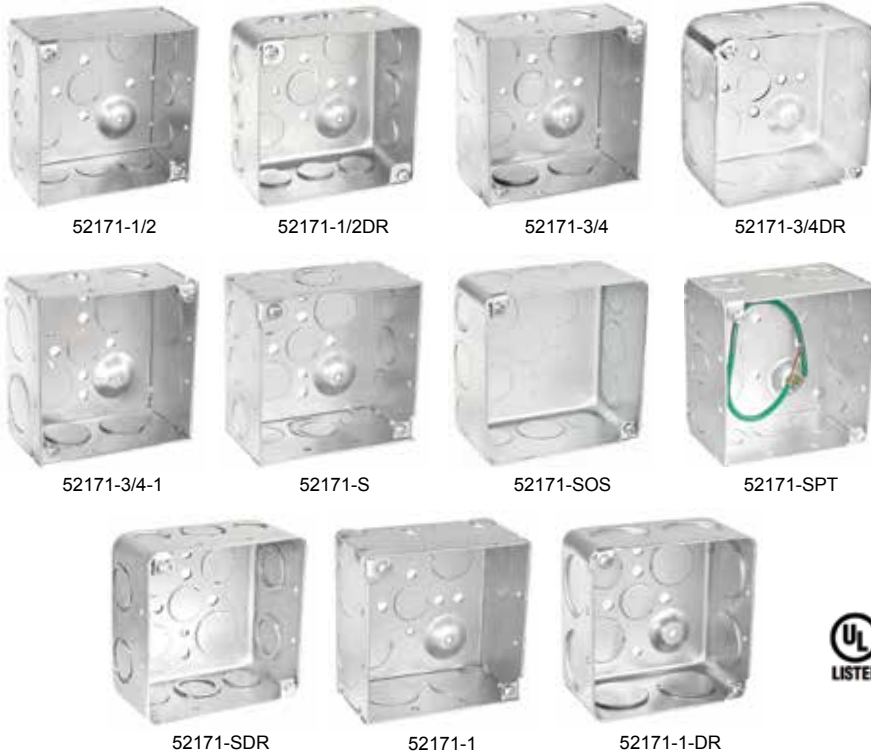

4" SQUARE BOXES 2-1/8" DEEP WITH CONDUIT K.O.S