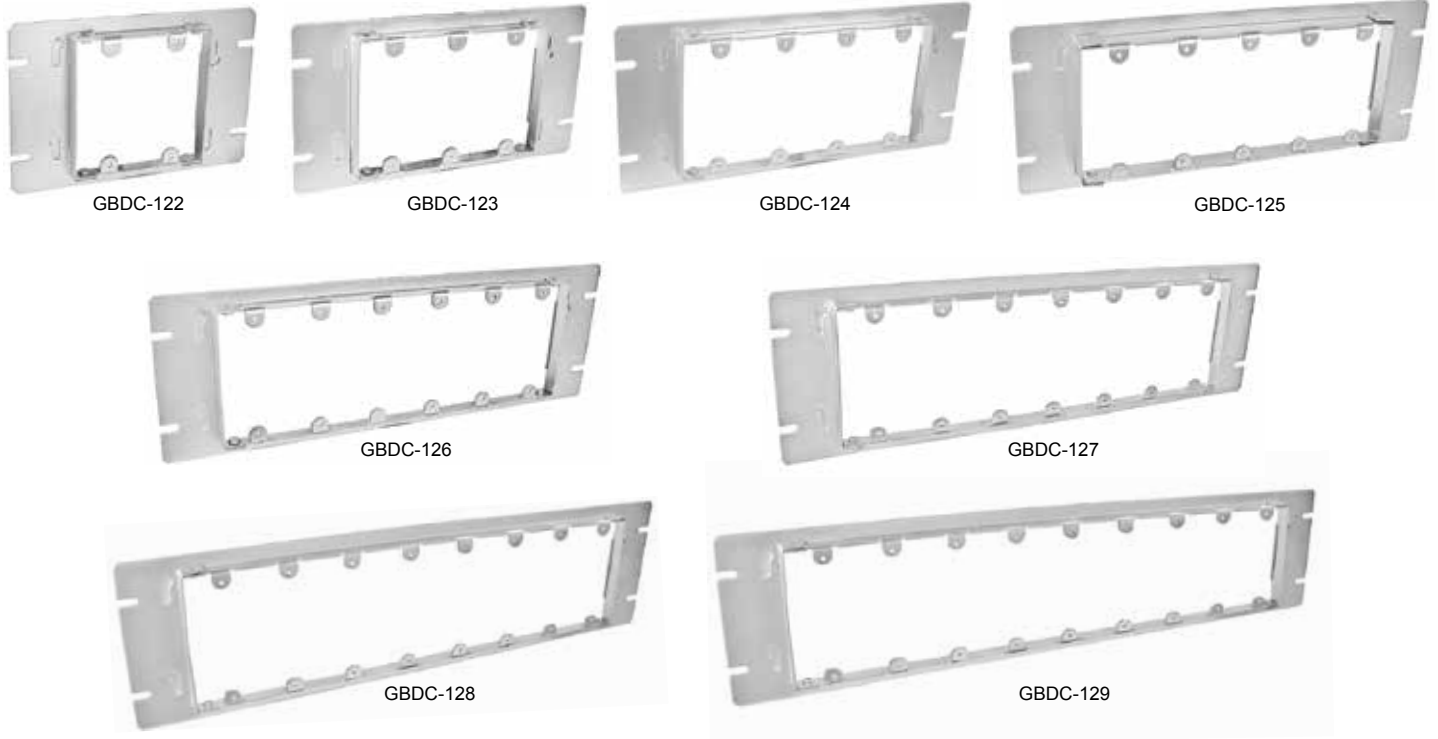

MULTI-GANG RAISED DEVICE RINGS (1/2" & 3/4" RAISED)

1/2" Raised

ITEM	GANGS	PRICE
GBDC-122	2	$7.49
GBDC-123	3	$6.79
GBDC-124	4	$8.99
GBDC-125	5	$13.99
GBDC-126	6	$19.99
GBDC-127	7	$49.99
GBDC-128	8	$69.99
GBDC-129	9	$99.99

3/4" Raised

ITEM	GANGS	PRICE
GBDC-342	2	$6.49
GBDC-343	3	$5.79
GBDC-344	4	$6.99
GBDC-345	5	$12.99
GBDC-346	6	$17.49
GBDC-347	7	$46.99
GBDC-348	8	$59.99
GBDC-349	9	$89.99

MULTI-GANG BOX DEVICE PARTITIONS

ITEM	FOR BOX DEPTH	FOR RAISED COVERS	PRICE
GBP-158-F	1-5/8"	Flat	$1.19
GBP-15812	1-5/8"	1/2"	$1.19
GBP-15834	1-5/8"	3/4"	$1.19
GBP-212-F	2-1/2"	Flat	$1.99
GBP-21212	2-1/2"	1/2"	$1.99
GBP-21234	2-1/2"	3/4"	$1.99

- Slides between device openings to separate power & low voltage!