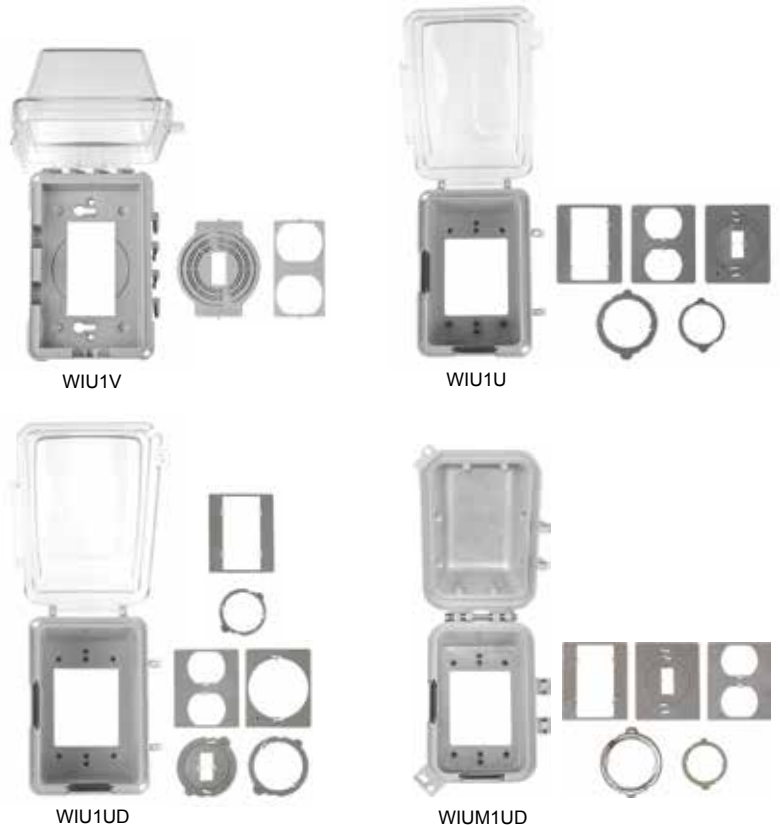

- Dual-hinge design allows vertical or horizontal power outlets!
- Locking hasp secures power.

WIU1V

WIU1U

WIU1UD

WIUM1UD

ONE-GANG VERTICAL WEATHERPROOF BOX COVERS

(Cast Aluminum, Powder-coated Gray - unless noted.)