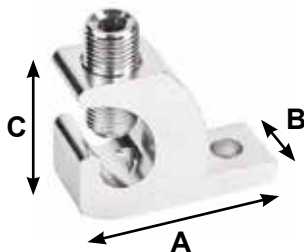

ALUMINUM LAY-IN LUGS

ITEM	LUG SIZE	DIM A	DIM B	DIM C	PRICE
4/14AL	4/14	1-1/16"	3/8"	3/4"	$0.62
1/0-8AL	1/0-8	1-1/12"	5/8"	1-1/8"	$1.39
3/0-6AL	3/0-6	2"	13/16"	1-1/2"	$2.39
250MCM-6AL*	250MCM-6	2-3/16"	13/16"	1-11/16"	$3.59

*Not UL Listed