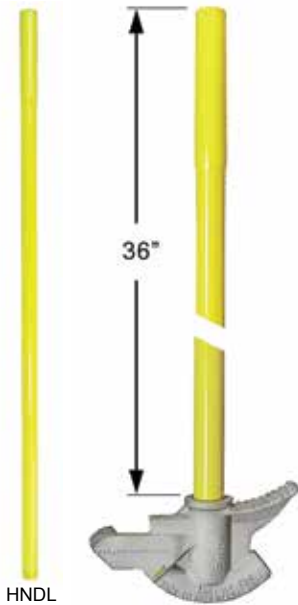

HNDL

ITEM	PIPE SIZE	ATTACHMENT STYLE	DESCRIPTION	PRICE
BH50	1/2"	Threaded	Short radius bender head	$24.99
BHSS50	1/2"	Setscrew	Short radius bender head	$24.99
HNDL	-----	Threaded	36" Steel tube handle. Use with all bender heads.	$9.99