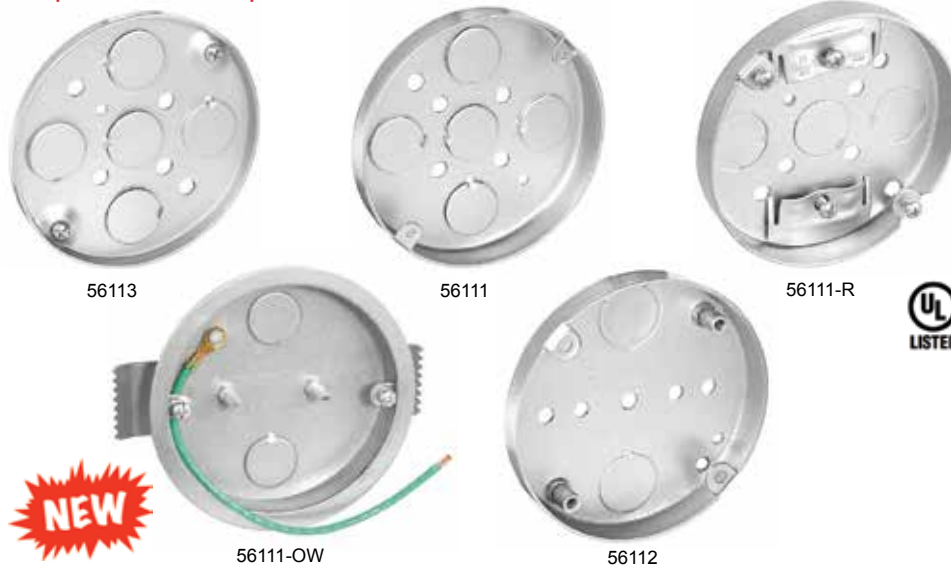

*Not UL Listed

3-1/2" ROUND CEILING PAN BOX EXTENSION RING

47111

ITEM	KNOCKOUTS	DEPTH	PRICE
47111	Extension Ring	1/2"	\$4.49

4" ROUND CEILING PAN BOXES

"Super Shallow" 1/4" Deep

ITEM	KNOCKOUTS	DEPTH	PRICE
56113	(5) 1/2"	1/4"	\$4.49
56111	(5) 1/2"	1/2"	\$1.59
56111-R	(3) 1/2" & NM Cable Clamps	1/2"	\$2.09
56111-OW	(2) 1/2" with Old Work Clamp & Flange for "cut-in" to hollow wall	1/2"	\$3.99
56112	(2) 1/2" Fan Rated with mounting hardware	3/4"	\$2.69

56111-OW IN USE

56112 IN USE

4" ROUND CEILING PAN BOX EXTENSION RING

ITEM	KNOCKOUTS	DEPTH	PRICE
57111	Extension Ring	1/2"	\$3.99

BOX MOUNTING WALL STUD BRACKETS

ITEM	FITS BOX SIZE	FAR SIDE STAND OFF	PRICE
BB4-25	4" or 4-11/16" Square	Single Side	\$1.19
BB4-26	4" or 4-11/16" Square	Dual Side	\$1.59
BB6-26	6"	Dual Side	\$3.99