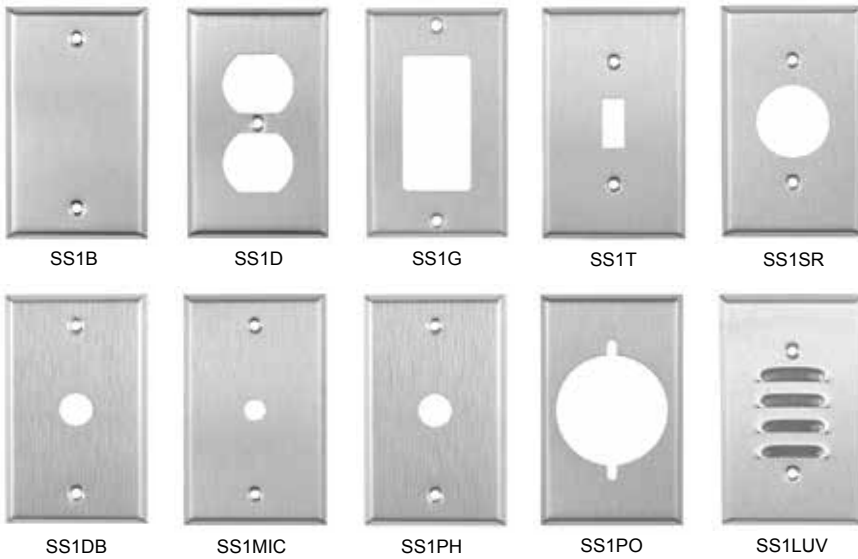

- Allows for multiple devices in one location!
- Extra-deep wire capacity!
- Call for CUSTOM boxes!

MULTI-GANG SWITCH BOXES FOR "CUT-IN" TO HOLLOW WALLS

ITEM	SIDE K.O.S BOTTOM K.O.S	GANGS	DEPTH	INCLUDED ACCESSORIES	PRICE
MGSB-2OW	(4) 1/2", (4) 1/2"-3/4" (3) 1/2", (2) 3/4"	2	2-1/8"	Welded Ears & Old Work Clips	\$7.99
MGSB-3OW	(6) 1/2"-3/4" (3) 1/2", (2) 3/4"	3	2-1/8"	Welded Ears & Old Work Clips	\$9.99
MGSB-4OW	(8) 1/2"-3/4" (5) 1/2", (3) 3/4"	4	2-1/8"	Welded Ears & Old Work Clips	\$18.99

- Add multiple devices to existing hollow wall location!
- Includes "Snap-on" clips to secure box in hollow walls!

ONE GANG STAINLESS STEEL WALLPLATES

ITEM	OPENING	OPENING SIZE	PRICE
SS1B	Blank	----	\$1.39
SS1D	Duplex	----	\$1.39
SS1G	GFCI/Decorative	----	\$1.39
SS1T	Toggle	----	\$1.39
SS1SR	Single Receptacle	1.406"	\$1.39
SS1DB	Doorbell	.625"	\$2.19
SS1MIC*	Microphone	.401"	\$1.39
SS1PH	Phone or Cable	.625"	\$1.39
SS1PO*	Power Outlet	2.156"	\$2.19
SS1LUV*	Louvered	----	\$2.19