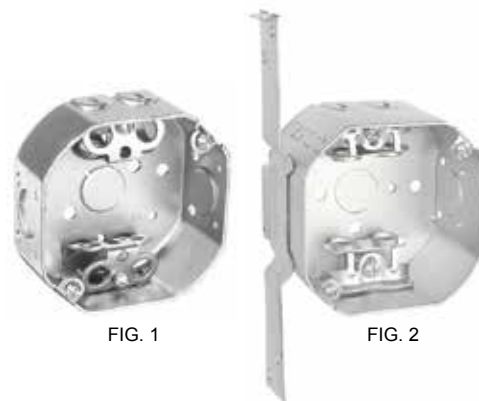

FIG. 1

FIG. 2