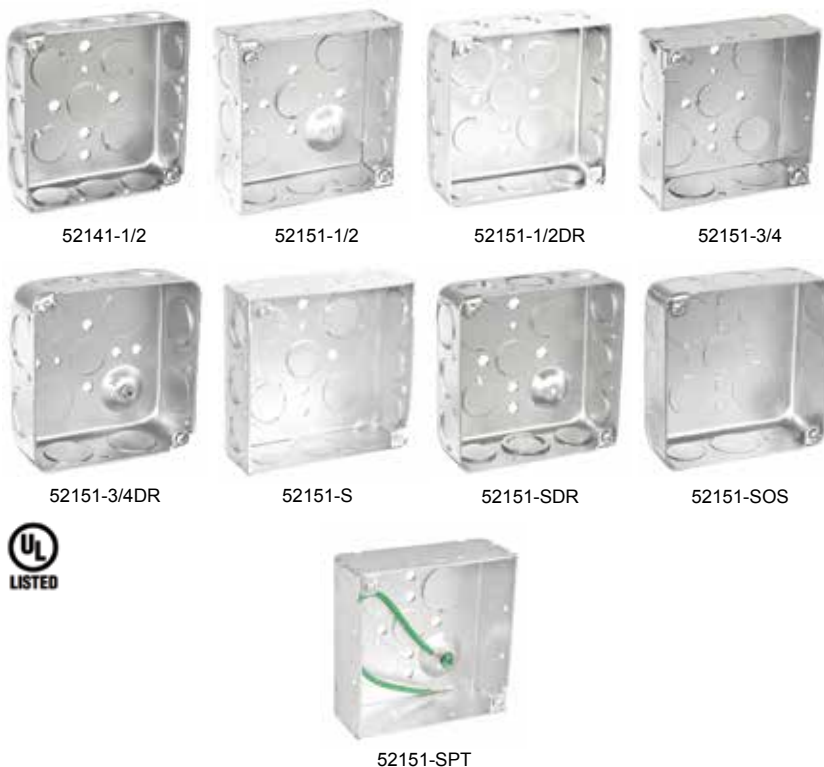

4" SQUARE BOXES 1-1/4" & 1-1/2" DEEP, CONDUIT K.O.S

ITEM	SIDE K.O.S BOTTOM K.O.S	BOX DEPTH	PRICE
52141-1/2	(12) 1/2" (5) 1/2"	1-1/4" Extra Shallow	$1.99
52151-1/2	(12) 1/2" (4) 1/2"	1-1/2"	$1.59
52151-1/2DR	(12) 1/2" (4) 1/2"	1-1/2"	$1.69
52151-3/4	(8) 3/4" (3) 1/2" & (2) 3/4"	1-1/2"	$1.29
52151-3/4DR	(8) 3/4" (2) 1/2" & (2) 3/4"	1-1/2"	$1.39
52151-S	(6) 1/2", (6) 1/2"-3/4" (3) 1/2", (2) 3/4"	1-1/2"	$0.59
52151-SDR	(6) 1/2", (6) 1/2"-3/4" (3) 1/2", (2) 1/2"-3/4"	1-1/2"	$0.99
52151-SOS*	(8) 1/2", (4) 3/4" (3) 1/2", (2) 3/4"	1-1/2"	$1.79
52151-SPT*	(6) 1/2", (6) 3/4" (2) 1/2", (2) 3/4" Pre-installed 8" 12ga solid green ground wire with 10-32 ground screw	1-1/2"	$1.99