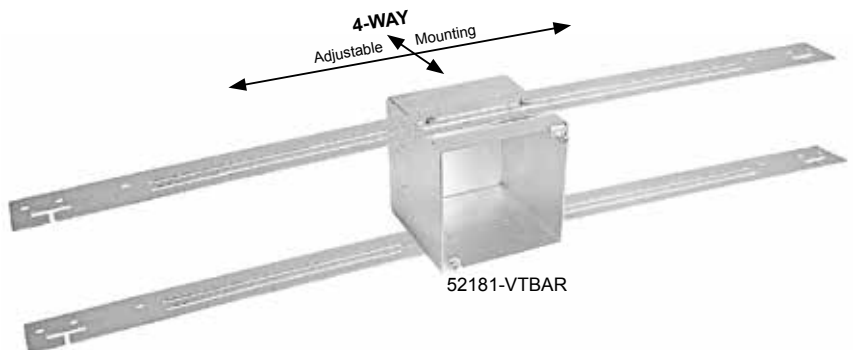

4" SQUARE STAINLESS STEEL BOXES, VAPOR-TIGHT K.O.S

ITEM	SIDE K.O.S BOTTOM K.O.S	BOX DEPTH	PRICE
52151-BLNKSS*	Blank Sides Blank Bottom	1-1/2"	$29.00
52151-SVTSS	(8) 1/2", (4) 3/4" (3) 1/2", (2) 3/4" Air-Tight K.O.s	1-1/2"	$27.49
53151-SVTSS*	(8) 1/2", (4) 3/4" Air-Tight K.O.s Extension Ring	1-1/2"	$35.00
52171-BLNKSS*	Blank Side Blank Bottom	2-1/8"	$32.99
52171-SVTSS	(8) 1/2", (4) 3/4" (3) 1/2", (2) 3/4" Air-Tight K.O.s	2-1/8"	$32.99
53171-SVTSS*	(8) 1/2", (4) 3/4" Air-Tight K.O.s Extension Ring	2-1/8"	$39.00

*Not UL Listed

4" SQUARE CHICAGO PLENUM BOXES, AIR-TIGHT K.O.S

ITEM	AIR-TIGHT SIDE K.O.S BOTTOM K.O.S	BOX DEPTH	Price
52151-SVT	(8) 1/2", (4) 3/4" (3) 1/2", (2) 3/4"	1-1/2"	$3.29
52151-3/4-VT	(8) 3/4" (3) 1/2" & (2) 3/4"	1-1/2"	$5.59
53151-SVT	(8) 1/2", (4) 3/4" Extension Ring	1-1/2"	$4.99
52171-SVT	(8) 1/2", (4) 3/4" (3) 1/2", (2) 3/4"	2-1/8"	$4.39
52171-3/4-VT	(8) 3/4" (3) 1/2", (2) 3/4"	2-1/8"	$4.39
52171-3/4-1VT	(4) 1", (4) 3/4" (2) 1/2", (2) 3/4"	2-1/8"	$4.39
52171-1-VT	(8) 1" (2) 1/2", (2) 3/4"	2-1/8"	$4.99
53171-SVT	(8) 1/2", (4) 3/4" Extension Ring	2-1/8"	$6.99
53C1-VT	Flat Open Ring Double Gasketed	N/A	$4.39
52181-SVT	(8) 1/2", (4) 3/4" (3) 1/2", (2) 3/4"	3-1/2"	$7.99
52181-VTBAR	(4) 1/2" & (2) 3/4" (3) 1/2" & (2) 3/4"	3-1/2"	$8.99