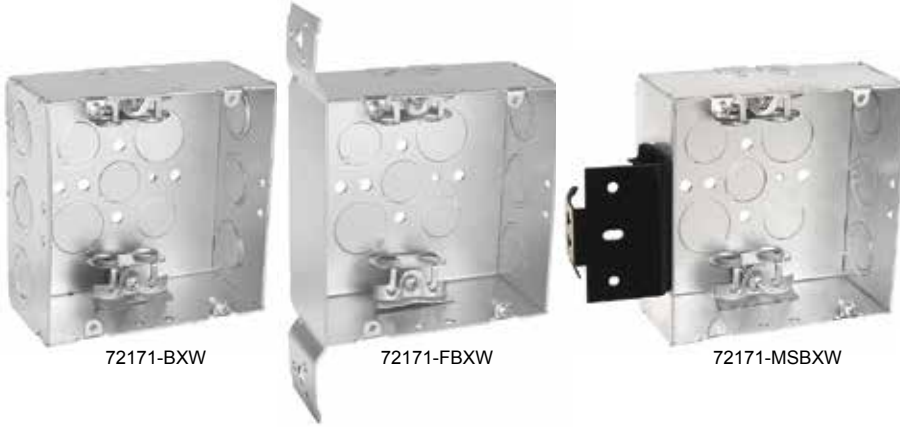

4-11/16" SQUARE BOXES FOR BX/MC CABLE

ITEM	SIDE K.O.S BOTTOM K.O.S	DEPTH	PRICE
72171-BXW	(6) 1/2-3/4", (4) BX (3) 1/2", (2) 3/4"	2-1/8"	$4.99
72171-FBXW	(6) 1/2-3/4", (4) BX (3) 1/2", (2) 3/4" Flat Vertical Bracket	2-1/8"	$5.89
72171-MSBXW	(3) 1/2-3/4", (4) BX (3) 1/2", (2) 3/4" Metal Stud Bracket	2-1/8"	$5.99

- Boxes have quick-mount clamps for (4) BX/MC cables.

4-11/16" SQUARE SWIVEL FIXTURE HANGER