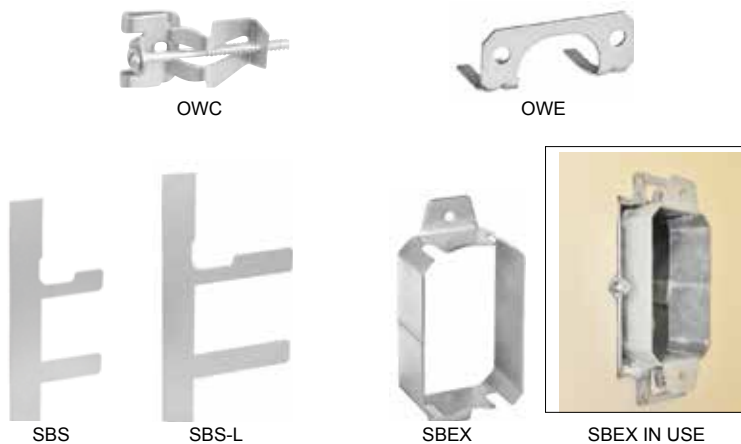

BEVELED BACK
FIG. 1

BEVELED BACK
FIG. 2

FIG. 3

OLD-WORK CLIPS
FIG. 4

FIG. 5

*Not UL Listed

BOX ACCESSORIES

ITEM	DESCRIPTION	PRICE
OWC	Old work clip snaps on edges of boxes with ears and collapses on back side of drywall to securely mount boxes in existing hollow walls.	\$0.39
OWE	Old work box plaster ears catch on inside wall surfaces and prevent boxes from falling in finished hollow wall cavity.	\$0.29
SBS	Old work switch box supports mount boxes in hollow wall, 1-7/8" long legs	\$0.39
SBS-L	Old work switch box supports, with 2-1/2" extra-long legs, to mount box in hollow wall when drywall, plaster or tile are very thick.	\$0.59
SBEX	Switch box extension ring adds depth to existing boxes. Telescoping design adjusts to proper wall depth.	\$1.99

SWITCH BOX SETS FOR ADDING OUTLETS TO DROP CEILING GRID

ITEM	DESCRIPTION	PRICE
DCB	Mounting bracket to secure switch box to drop-ceiling grid	\$1.99
DCB1	Ceiling-grid bracket with a 1-gang switch box (G601) included	\$3.99
DCB15A	Ceiling-grid bracket, switch box (G601), 15A receptacle (DR15SW) and a white wallplate (LXG1W)	\$5.99