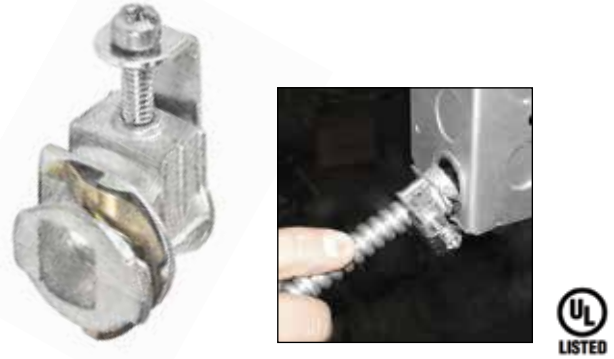

SADDLE TYPE “SNAP-IT” CONNECTOR FOR BX/MC CABLE

ITEM	FLEX CONDUIT SIZE	Style	DESCRIPTION	PRICE
SNLK-38SD	3/8"	Saddle Clamp	Clamps saddle on to the external ridges of flexible metal conduits with one screw.	$0.99