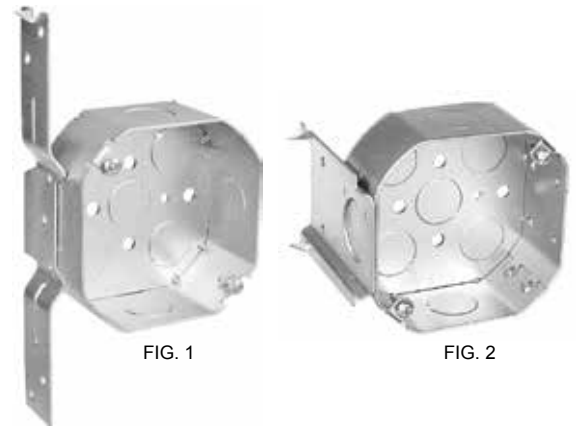

ITEM	FIG #	SIDE K.O.S BOTTOM K.O.S	BOX DEPTH	BRACKET STYLE	PRICE
54151-F	1	(3) 1/2" (3) 1/2" & (2) 3/4"	1-1/2"	Flat Vertical 1/2" Setback	\$1.99
54151-J	2	(4) 1/2" (5) 1/2"	1-1/2"	"J" Flush Mount Wood Spike	\$2.89
54151-FBX*	3	(2) 1/2" & (4) BX/MC Clamps (1) 1/2"	1-1/2"	Flat Vertical 1/2" Setback	\$4.59
54151-JBX*	4	(2) 1/2" & (4) BX/MC Clamps (1) 1/2"	1-1/2"	Flush Mount	\$4.49
54151-FR*	5	(2) 1/2" & (4) NM Clamps (1) 1/2"	1-1/2"	Flat Vertical 1/2" Setback	\$2.49
54151-JR*	6	(2) 1/2" & (4) NM Clamps (1) 1/2"	1-1/2"	Flush Mount	\$2.59
54171-F*	1	(3) 1/2" (5) 1/2"	2-1/8"	Flat Vertical 1/2" Setback	\$2.99
54171-FBX*	3	(1) 1/2" & (4) BX/MC (1) 1/2"	2-1/8"	Flat Vertical 1/2" Setback	\$4.99
54171-FR*	5	(1) 1/2" & (4) NM (1) 1/2"	2-1/8"	Flat Vertical 1/2" Setback	\$3.99
54171-JR*	6	(2) 1/2" & (4) NM (1) 1/2"	2-1/8"	Flush Mount	\$3.99
54181-ADJ*	7	(2) 1/2" & (1) 3/4" (3) 1/2" & (2) 3/4"	3-1/2"	16" C-C wall bracket with multiple mounting holes allowing optimal positioning & depth setback for finished wall surface.	\$5.99