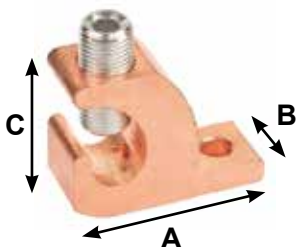

COPPER LAY-IN LUGS

ITEM	LUG SIZE	DIM A	DIM B	DIM C	PRICE
4/14CL	4/14	1-1/16"	3/8"	3/4"	$2.29
1/0-8CL	1/0-8	1-1/12"	5/8"	1-1/8"	$5.39
3/0-6CL	3/0-6	2"	13/16"	1-1/2"	$10.69
250MCM-6CL*	250MCM-6	2-3/16"	13/16"	1-11/16"	$13.99

*Not UL Listed