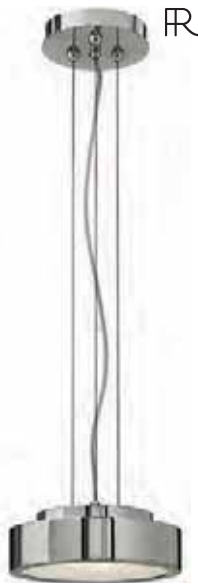

FR41439PAL
Broadway, Page 253
9" W
113" H Max.
Polished Aluminum

FR42347PCM
Cameron, Page 293
8" Dia.
44¾" H Max.
Polished Chrome

FR