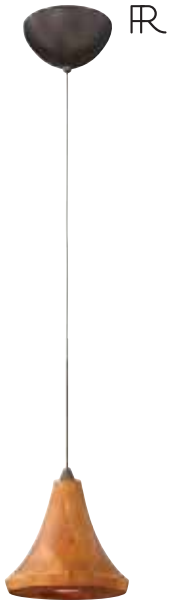

PENDANTS HINKLEY & FREDRICK RAMOND

PICTORIAL INDEX

FR35027
FR35028
FR35029
Loft, Page 309
6" Dia., 81" H Max.
Cherry with
Brushed Nickel,
Chrome or
Bronze