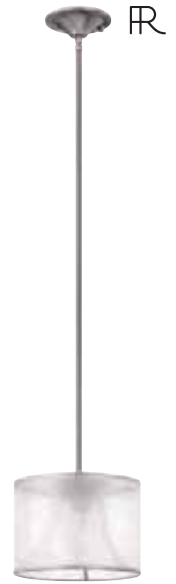

3587
Margeaux, Pages 59, 61
3½" W
47½" H Max.
Polished Nickel,
Vintage Brass

4151OB
Mayflower, Page 157
14" Dia.
42½" H Max.
Olde Bronze

4167OB
Mayflower, Page 157
5" Dia.
41¾" H Max.
Olde Bronze

3877
Meridian, Pages 65, 69
7½" Dia.
36¾" H Max.
Brushed Nickel,
Satin Black