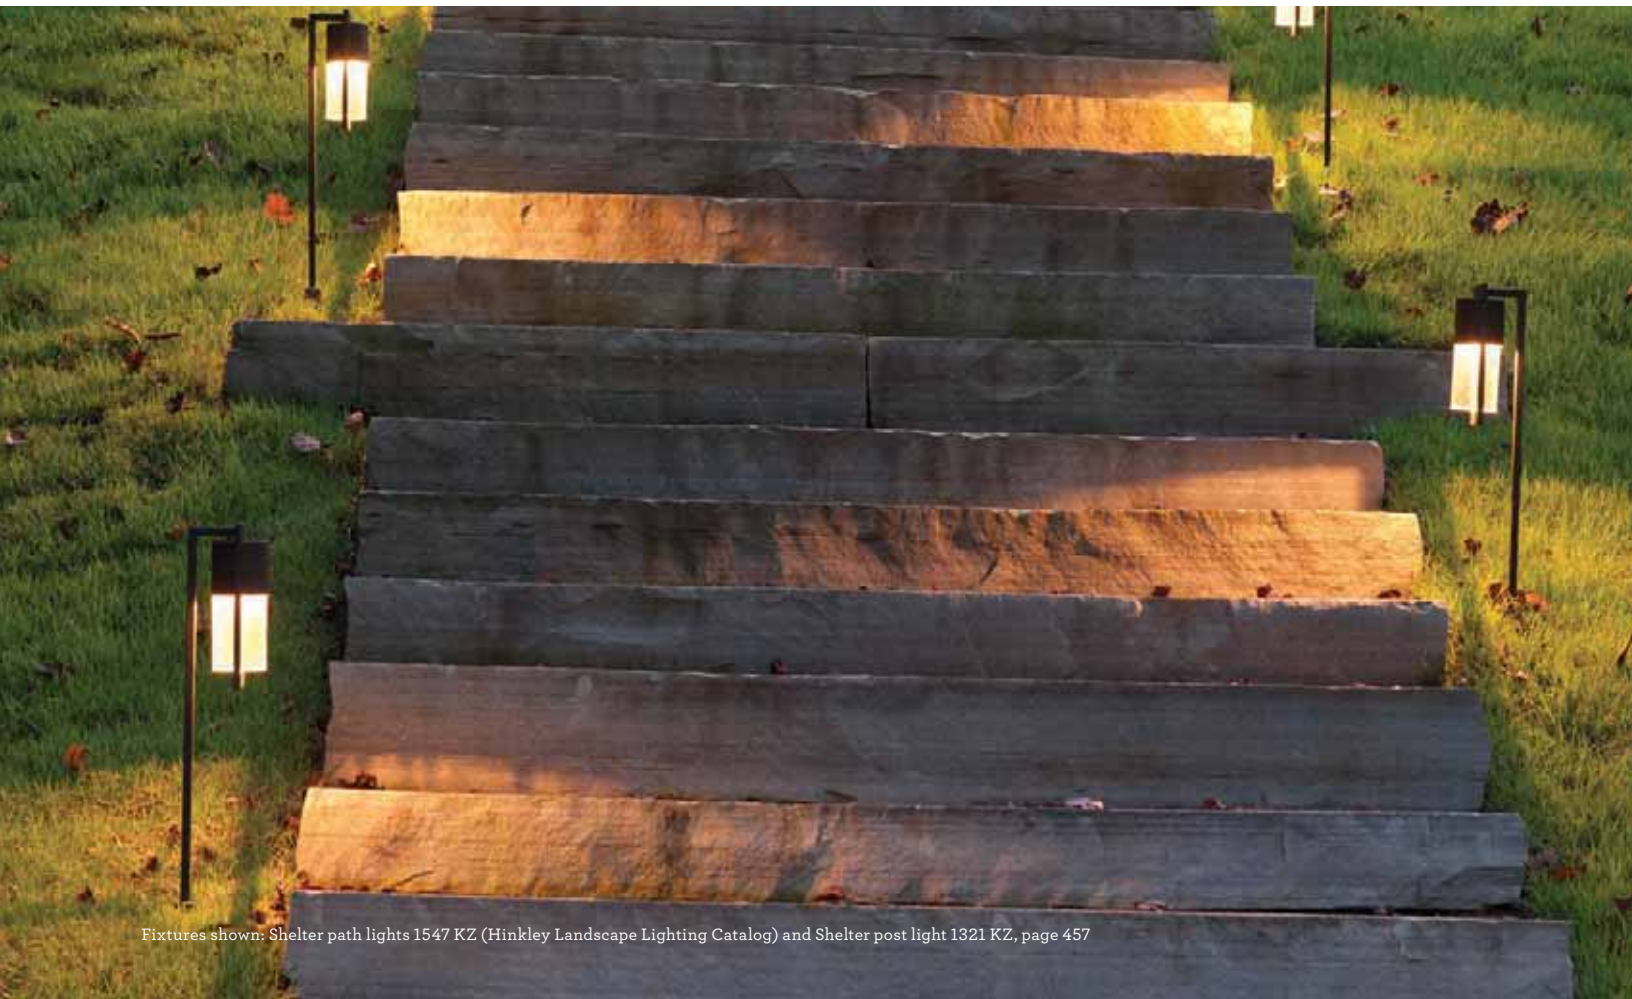

FREDRICK RAMOND : CHIC, FASHIONABLE LIGHTING WITH A FOCUS ON MODERN ELEGANCE AND LUXURIOUS DETAILS.

HINKLEY LANDSCAPE LIGHTING : COMBINING SOPHISTICATION WITH DURABILITY, THIS COLLECTION COMPLEMENTS OUR OUTDOOR LIGHTING FAMILIES AND PROVIDES THE LATEST TECHNOLOGY AND OUTSTANDING WORKMANSHIP.