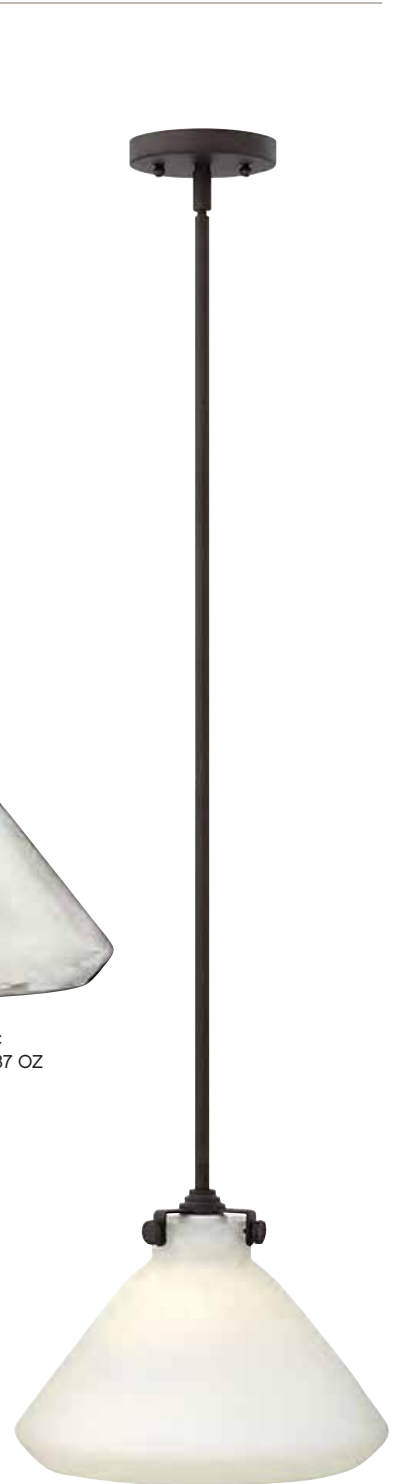

FINISH Antique Nickel, Brushed Caramel, Chrome, Oil Rubbed Bronze

GLASS Etched Opal, Clear

3137 AN (shown), 3137 BC
3137 CM, 3137 OZ

3131 AN, 3131 BC (shown),
3131 CM, 3131 OZ

3137 AN, 3137 BC
3137 CM (shown), 3137 OZ