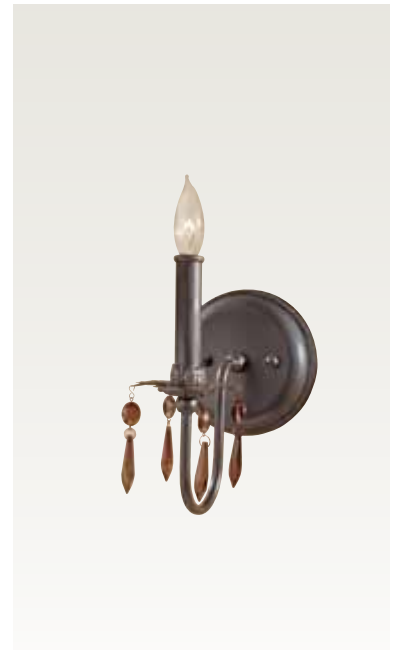

WB1603 RI

5-Light Chandelier

F2804/5 RI
H: 29" D: 28.875"
(5) 60W Candelabra

3-Light Chandelier

F2806/3 RI
H: 20.125" D: 18.375"
(3) 60W Candelabra

3-Light Chandelier

F2805/3 RI
H: 18.375" D: 12.375"
(3) 60W Candelabra

Mini-Pendant

P1277 RI
H: 18.375" D: 8"
5' Chain included
(1) 100W Medium

Wall Sconce

WB1603 RI
H: 11.75" W: 5.5" E: 7.625"
(1) 60W Candelabra
Ⓞ