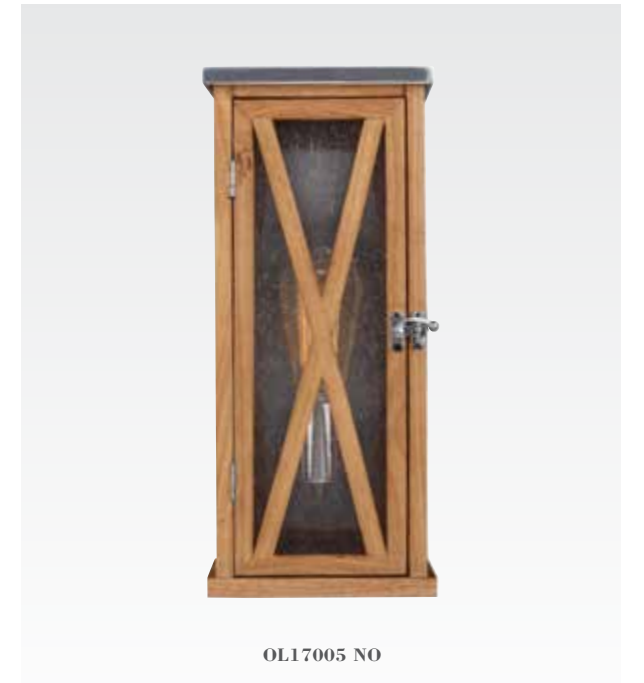

Mini-Pendant

P1326 NO
H: 13.875" D: 6.25"
5' Chain
(1) 100W Medium
Antique Bulb Recommended

Lumière Collection

Finish: Natural Oak (NO)
Glass: Seeded

OL17004 NO

OL17005 NO

Wall Lantern

OL17000 NO
H: 15" W: 6 1/2" E: 4 7/8"
(1) 60W Medium
Antique Bulb Recommended

Wall Lantern

OL17004 NO
H: 19" W: 11" E: 5 5/8"
(2) 60W Medium
Antique Bulb Recommended

Wall Lantern

OL17005 NO
H: 14 7/8" W: 6 1/2" E: 4 7/8"
(1) 60W Medium
Antique Bulb Recommended

Lumière Collection

Finish: Oil Rubbed Bronze (ORB)
Glass: Seedie