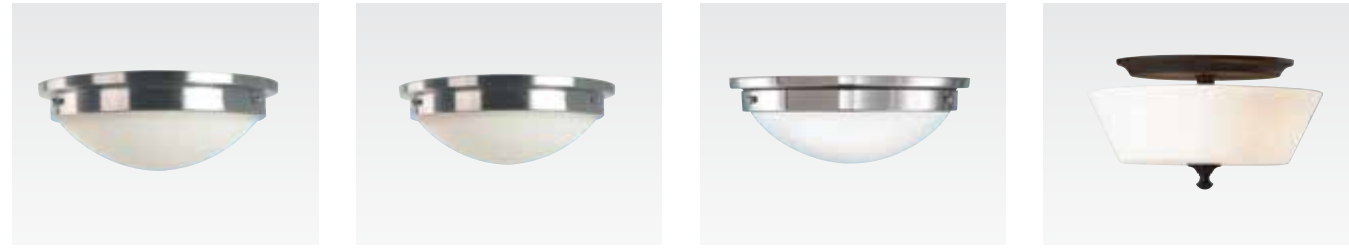

Flushmounts

FM229 BS/PN Gravity H: 4.5" D: 15.375" (2) 60W Medium
FM228 BS/PN Gravity H: 4.5" D: 12.5" (2) 60W Medium
FM228 PN American Foursquare H: 4.5" D: 12.5" (2) 60W Medium
FM354 BK Peyton H: 6.75" D: 13" (2) 100W Medium