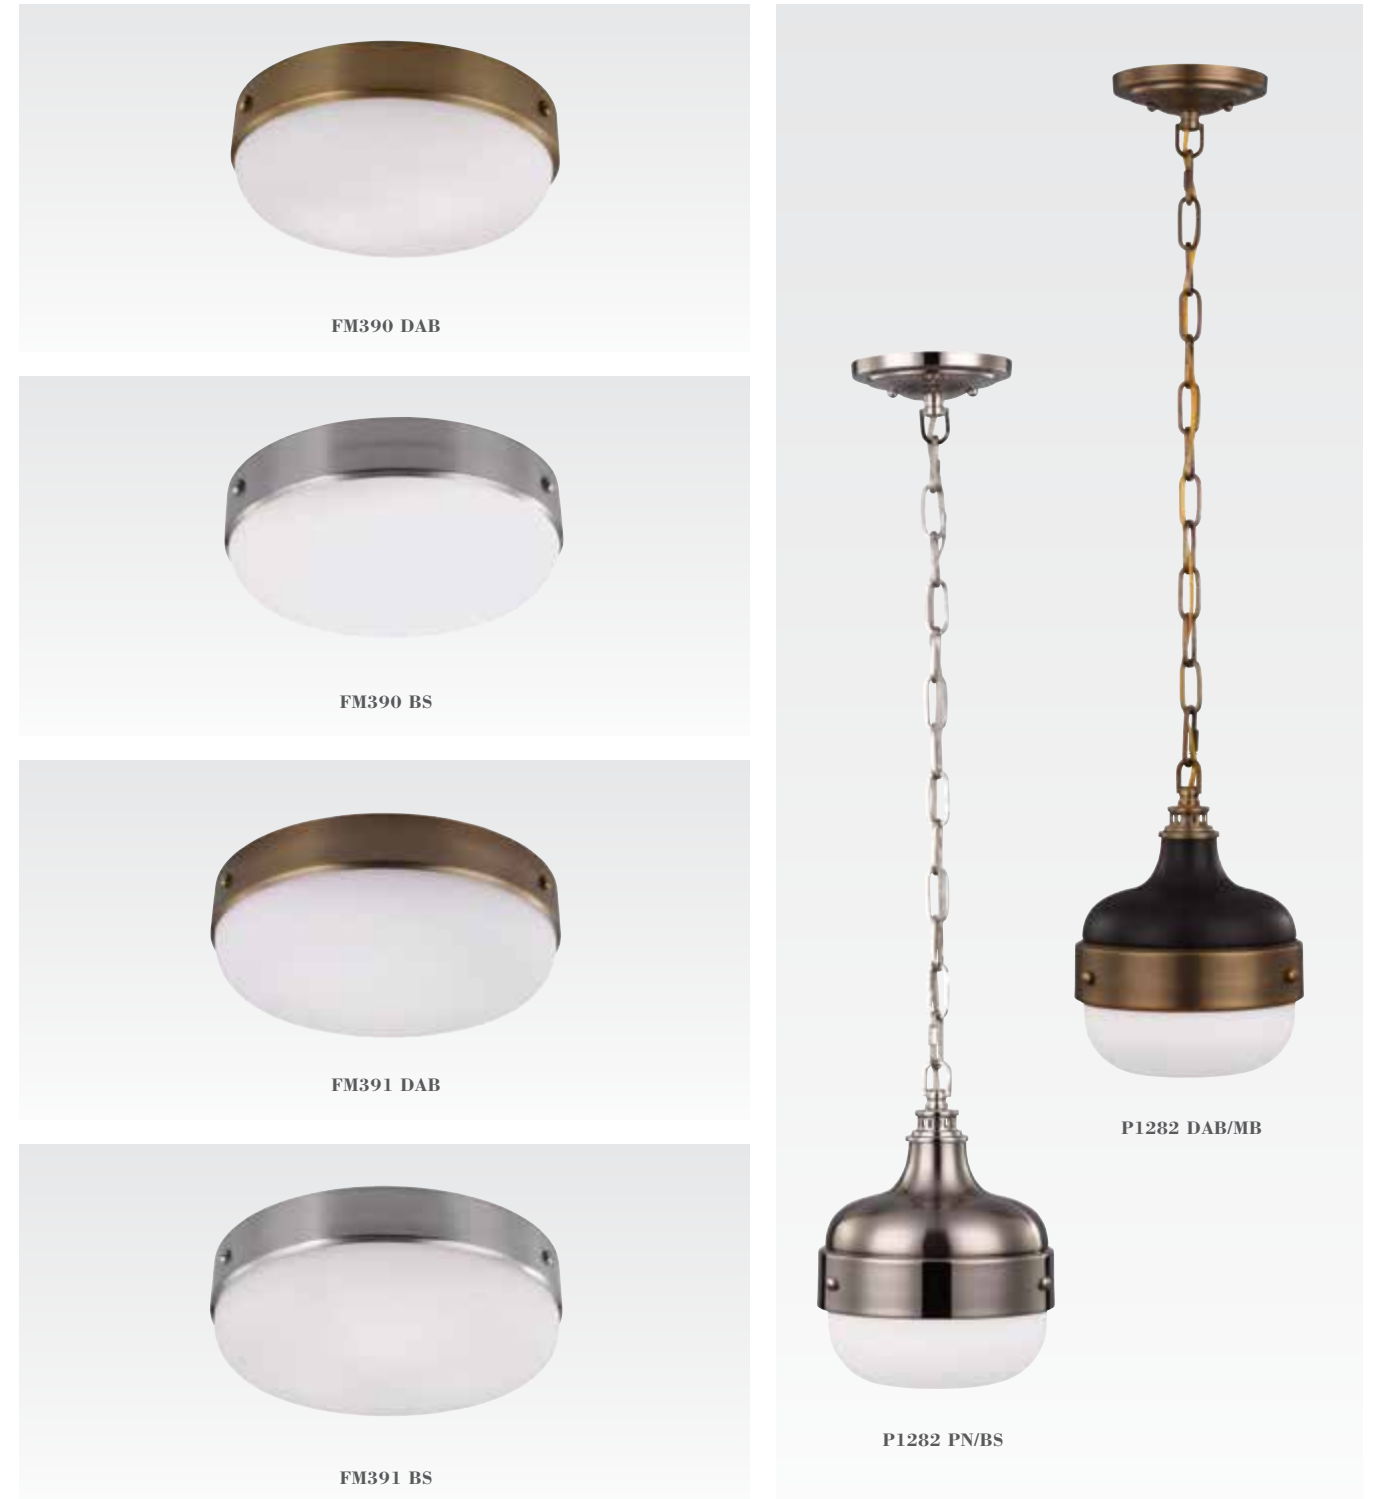

Cadence Collection

Finish: Dark Antique Brass (DAB)/Matte Black (MB)
Glass: White Opal Etched

FM390 DAB

FM390 BS

FM391 DAB

FM391 BS

P1282 DAB/MB

P1282 PN/BS

Flushmount

FM390 DAB
H: 4.625" D: 13"
(2) 75W Medium

Flushmount

FM390 BS
H: 4.625" D: 13"
(2) 75W Medium

Flushmount

FM391 DAB
H: 5.375" D: 16"
(3) 75W Medium

Flushmount

FM391 BS
H: 5.375" D: 16"
(3) 75W Medium

Mini-Pendant

P1282 PN/BS
H: 10.875" D: 8"
5' Chain Included
(1) 75W Medium

Mini-Pendant

P1282 DAB/MB
H: 10.875" D: 8"
5' Chain Included
(1) 75W Medium