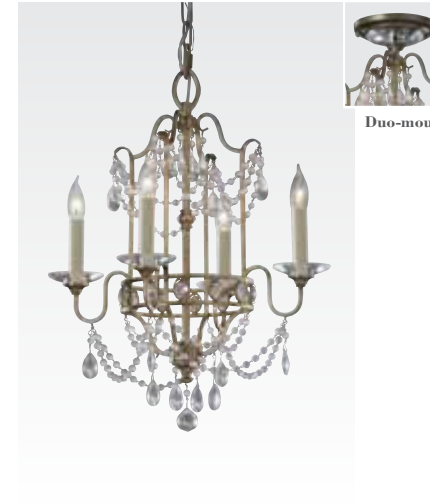

Duo-mount

Gianna

F2476/4 GS
H: 19.5" D: 16.25"
Semi-Flush Mount H: 19.375"
(4) 60W Candelabra
Hand Polished Crystal