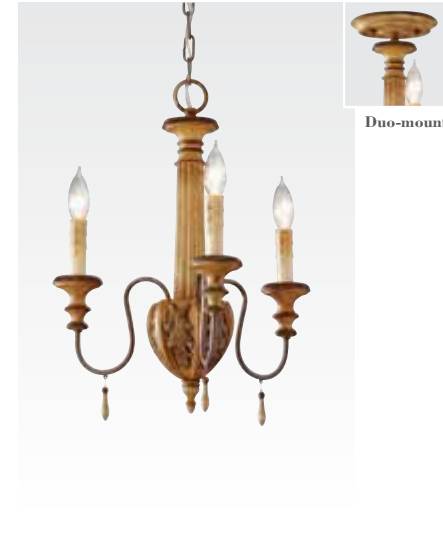

Leila

P1178 OBZ/BRB
H: 14.5" **D:** 8.75"
 5' Chain
 (1) 60W Candelabra
 Antique Quartz Crystal

Bellini

F2755/3 PBR
H: 20.125" **D:** 18.5"
 8' of wire
 6' of Chain
 (3) 60W Candelabra
 Wood Beads

Charlotte