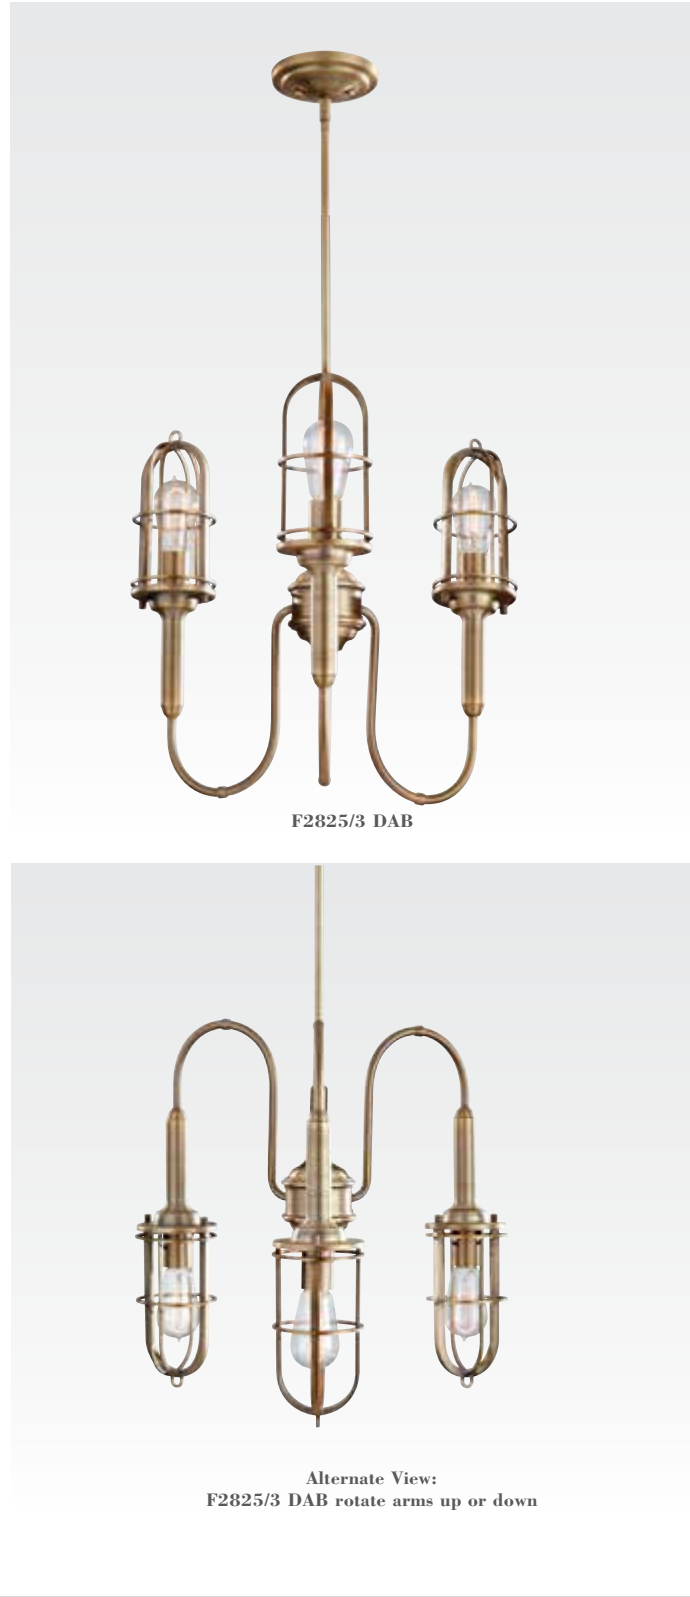

Pendant Chandelier

P1281 ASTB
H: 5.75" D: 21.5"
Adj H: 8.625"-62.625"
(4) 12" stems & (1) 6" stem
(3) 100W Medium
Antique Bulbs Recommended

Wall Sconce

WB1701 ASTB
H: 9.75" W: 7.75" E: 6"
(1) 100W Medium
Antique Bulb Recommended
Ⓢ Ⓜ

Finish: Dark Antique Brass

F2826/5 DAB

F2825/3 DAB

Alternate View:
F2825/3 DAB rotate arms up or down

5-Light Chandelier

F2826/5 DAB
H: 19.75" D: 28.25"
Adj H: 25.5"-73.5"
(4) 12" stems & (1) 6" stem
(5) 100W Medium
Antique Bulbs Recommended