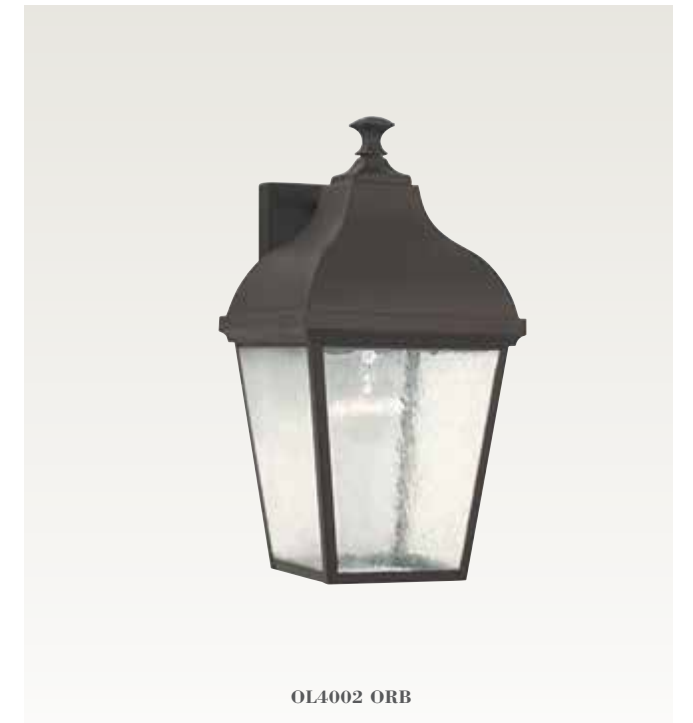

Terrace Collection

Finish: Oil Rubbed Bronze (ORB)
Glass: Clear Seeded

Post & Pier Mount available in Oil Rubbed Bronze (ORB) finish.

Hanging Lantern

OL4011 ORB
H: 16 3/4" W: 8 1/2" E: 8 1/2"
Canopy: 6" Square
15' of wire
5' of Chain
(1) 150W Medium

Post/Pier Lantern

OL4007 ORB
H: 22 1/2" W: 9 1/2" E: 9 1/2"
(1) 150W Medium

Terrace Collection

Wall Lantern

OL4003 ORB
H: 18 1/2" W: 9 1/2" E: 10 1/2"
Backplate: 4 1/2" x 6" Rect.
(1) 150W Medium

Wall Lantern

OL4002 ORB
H: 16" W: 8" E: 8 3/4"
Backplate: 4 1/2" x 6" Rect.
(1) 150W Medium

Wall Lantern

OL4001 ORB
H: 11 3/4" W: 6" E: 6 3/4"
Backplate: 4 1/2" x 6 3/4" Rect.
(1) 60W Medium

Wall Lantern

OL4000 ORB
H: 8 1/4" W: 4 1/2" E: 6"
Backplate: 4 1/2" x 5" Rect.
(1) 60W Medium