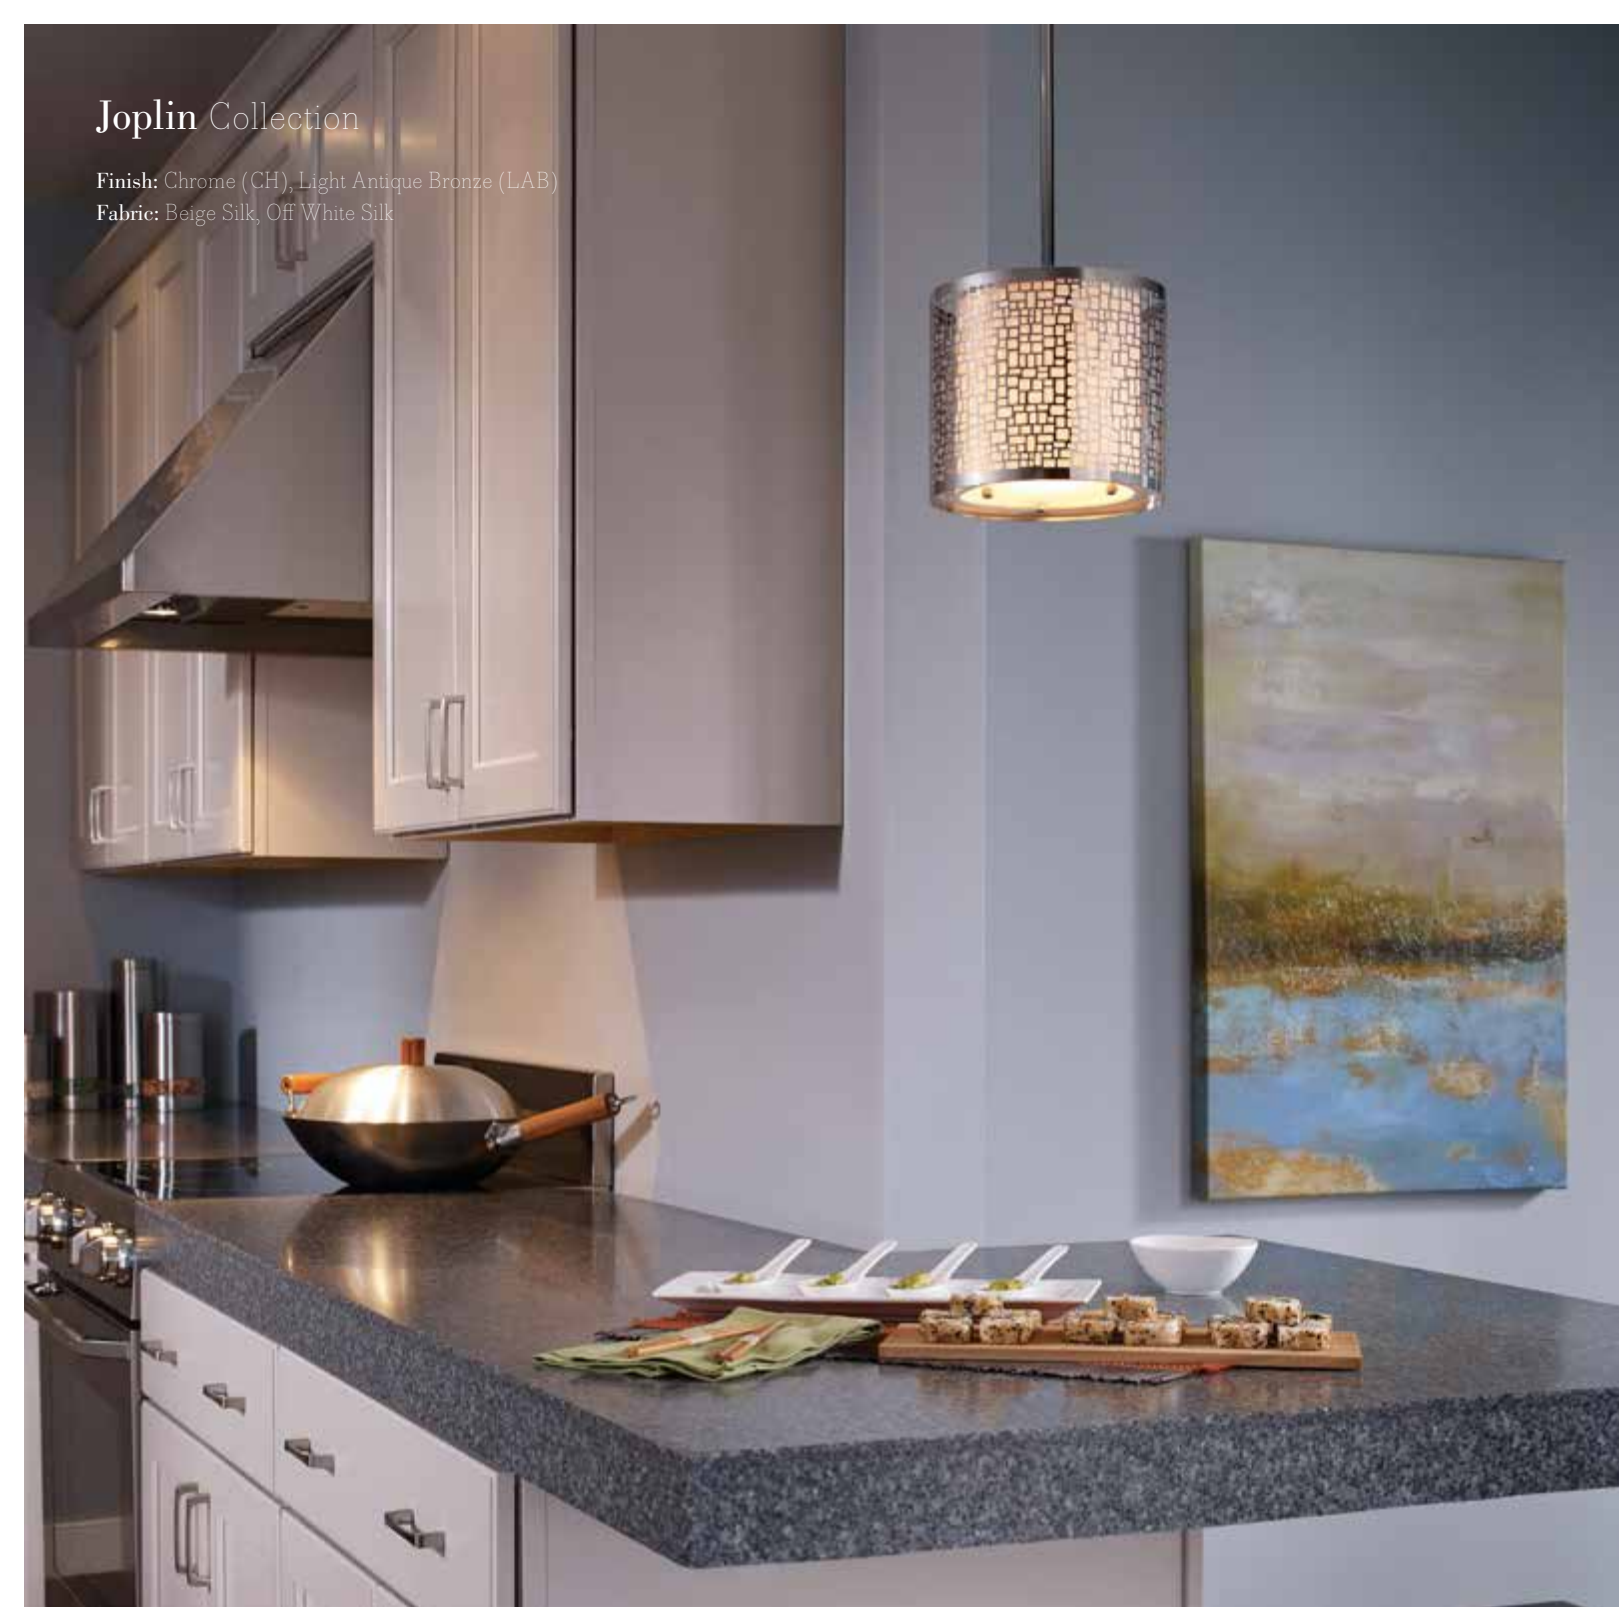

Joplin Collection

Finish: Chrome (CH), Light Antique Bronze (LAB)
Fabric: Beige Silk, Off White Silk

Joplin Collection

P1218 CH