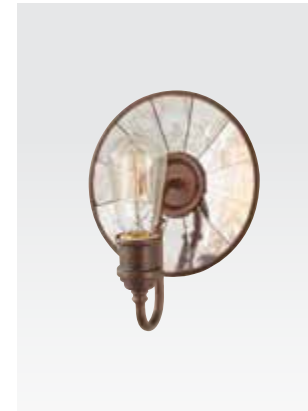

FEISS

Wall Sconces

Urban Renewal (Seeded Glass)
WB1702 RI
H: 10.25" W: 6" E: 9.75"
(1) 100W Medium
Antique Bulb Recommended
Ⓢ Ⓢ

Urban Renewal (Mirrored Glass)
WB1701 ASTB
H: 9.75" W: 7.75" E: 6"
(1) 100W Medium
Antique Bulb Recommended
Ⓢ Ⓢ