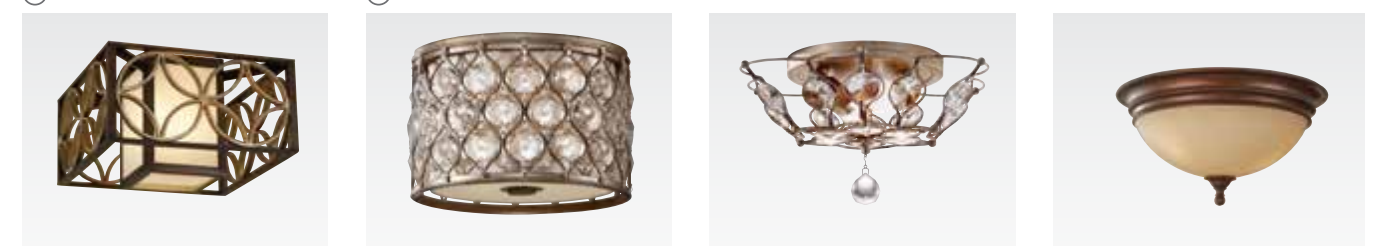

FM330 HTBZ/PGD Remy H: 9.25" L: 14.5" Square (2) 60W Medium
FM355 BUS Lucia H: 8" D: 12.125" (2) 60W Medium Sunflower Shaped Bauhinia Crystal
FM374 BUS Leila H: 8.25" D: 14.125" (2) 60W Medium Sunflower Shaped Bauhinia Crystal
FM375 PRBZ Yorktown Heights H: 6.5" D: 14.75" (3) 60W Medium