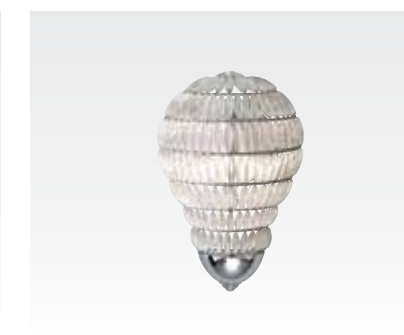

(1) 60W Candelabra

Finish: Dark Bronze (DBZ)
Featuring: Red Glass Beads

3-Light Chandelier

F2793/3 DBZ
H: 29.5" D: 15.75"
(3) 100W Medium

Mini-Pendant

P1274 DBZ
H: 16.375" D: 8.25"
5' Chain included
(1) 100W Medium

Wall Sconce

WB1600 DBZ
H: 13.25" W: 8.25" E: 4.5"
(1) 60W Candelabra
⬇️ Ⓢ

Finish: Chrome (CH)
Featuring: Clear Glass Beads

3-Light Chandelier

F2793/3 CH
H: 29.5" D: 15.75"
(3) 100W Medium

Mini-Pendant

P1274 CH
H: 16.375" D: 8.25"
5' Chain included
(1) 100W Medium