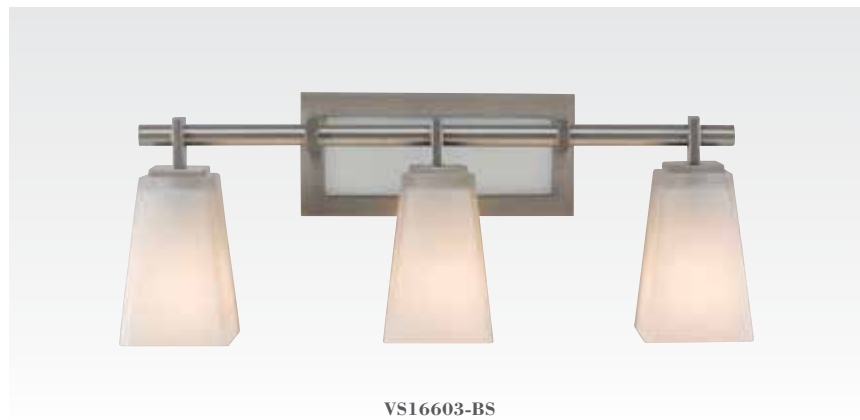

VS16603-BS