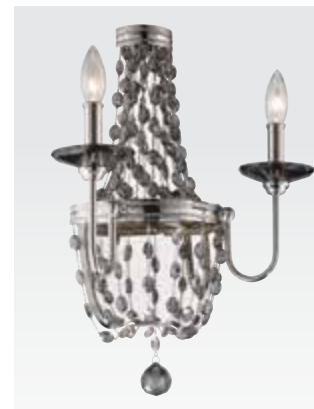

WB1709 PN Malia
H: 18.625" W: 13.75" E: 7.125"
(2) 60W Candelabra
Ⓢ