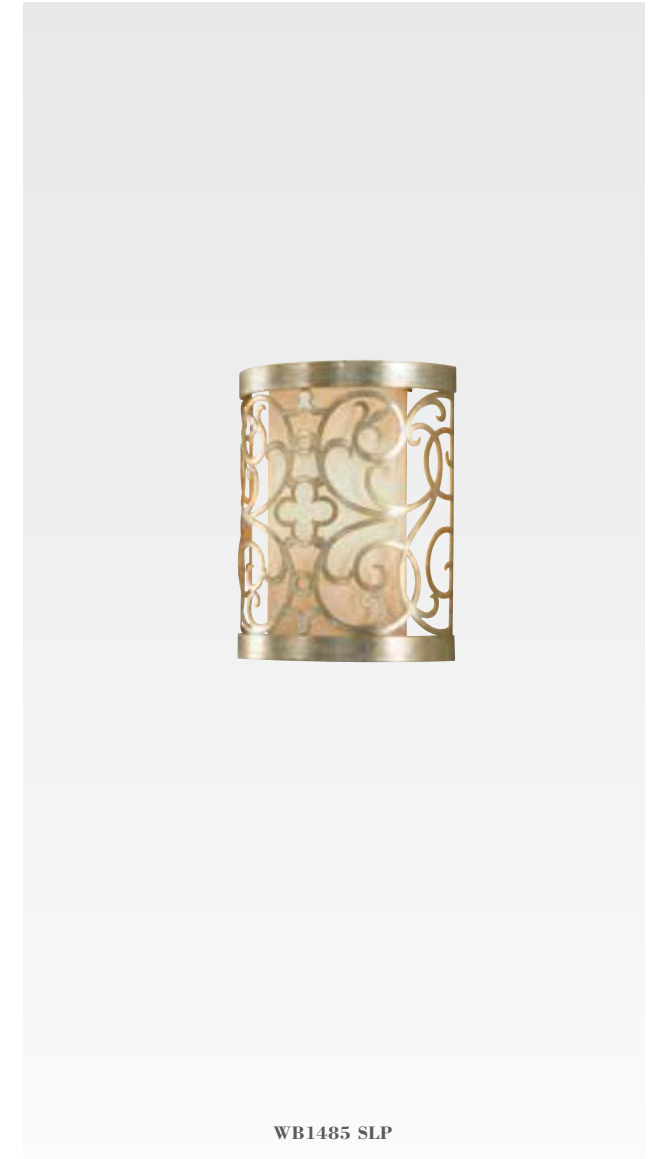

Arabesque Collection

Finish: Silver Leaf Patina (SLP)
Shade: Ivory Linen

F2537/4 SLP
H: 28.25" D: 23"
Adj H: 31.25"-85.25"
(4) 12" stems & (1) 6" stem
(4) 100W Medium

FEISS

Arabesque Collection

F2538/3 SLP
H: 15.5" D: 14"
Adj H: 18.5"-74.5"
(4) 12" stems & (1) 6" stem
(3) 60W Candelabra

WB1485 SLP
H: 9.5" W: 7.75" E: 3.625"
(1) 60W Candelabra
Ⓢ Ⓡ

FM339 SLP
H: 6.75" D: 14.75"
(2) 60W Medium
Ⓢ Ⓡ

VS16702-SLP
H: 6.75" L: 24.25" E: 7.25"
(2) 100W Medium
Ⓢ