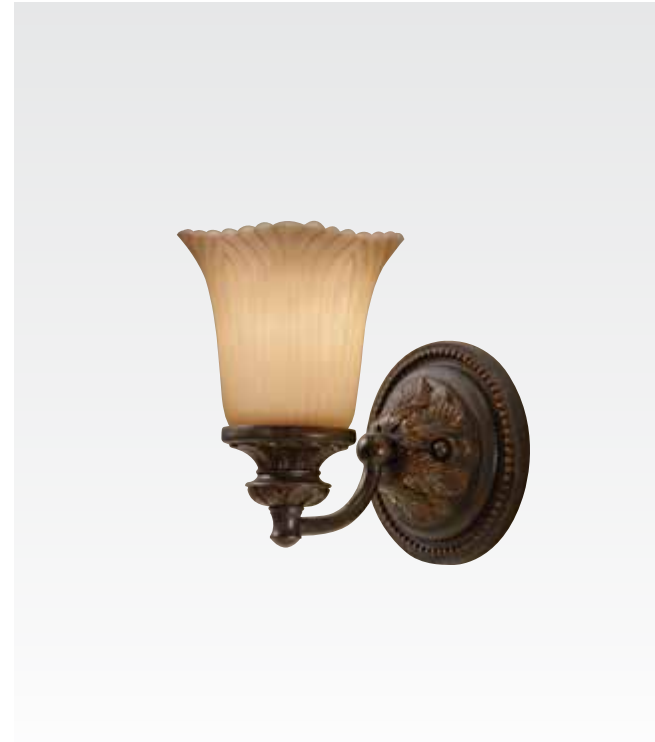

Emma Collection

Finish: Grecian Bronze (GBZ)
Glass: Cream Etched

VS19501-GBZ