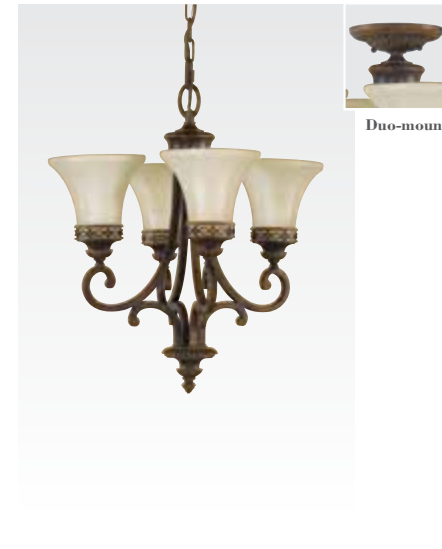

F2221/4 WAL
H: 20" **D:** 18"
(4) 100W Medium

Drawing Room