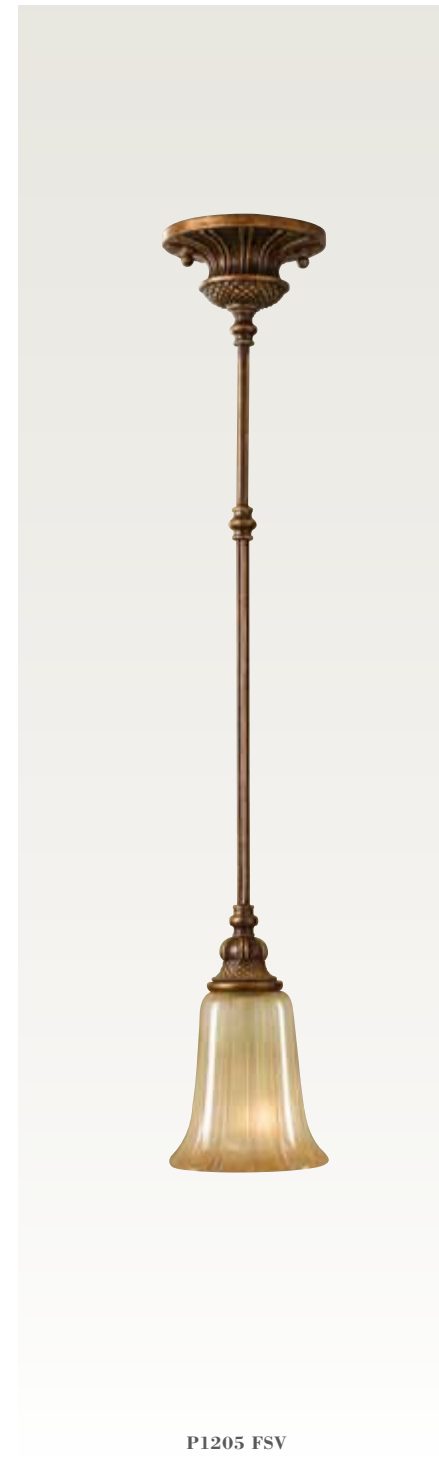

8-Light Chandelier

F2546/6+2 FSV
H: 25.125" D: 24"
(6) 60W Candelabra
(2) 40W Candelabra

Semi-Flushmount

SF278 FSV
H: 15.5" D: 17"
(2) 100W Medium
Ⓢ

Flushmount

FM341 FSV
H: 7.5" D: 13"
(2) 60W Medium
Ⓢ

Wall Sconce

WB1492 FSV
H: 13" W: 8" E: 4"
(1) 60W Candelabra
Ⓢ ♿

Mini-Pendant

P1205 FSV
H: 7.125" D: 4.125"
Adj H: 10"-52"
(3) 12" stems & (1) 6" stem
(1) 100W Medium