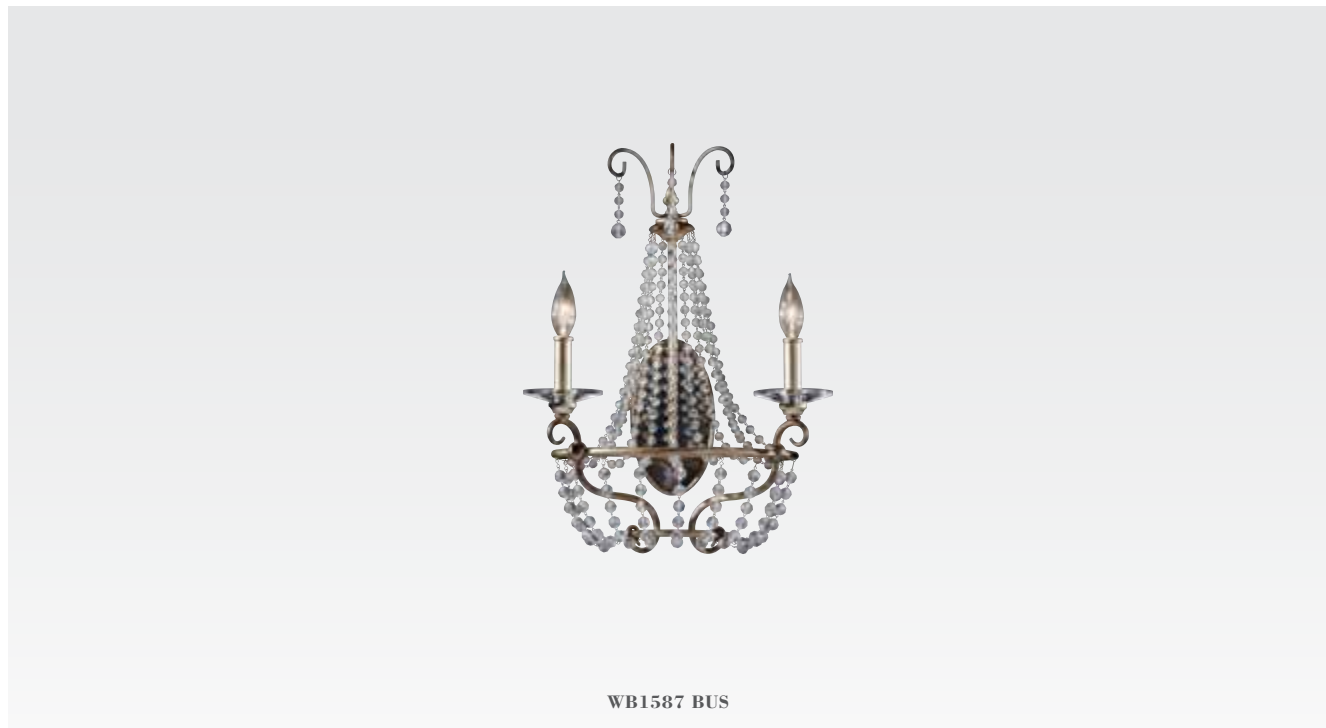

H: 28.75" D: 30.25"

(6) 60W Candelabra

F2743/3 BUS

F2709/1 BUS

F2710/6 BUS

WB1587 BUS

SF301 BUS

WB1586 BUS