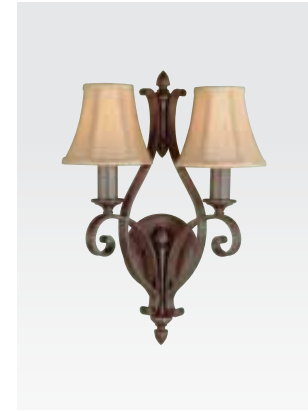

Tuscan Villa
WB1195 CB
H: 18" W: 12.5" E: 7"
(2) 60W Candelabra
Ⓢ