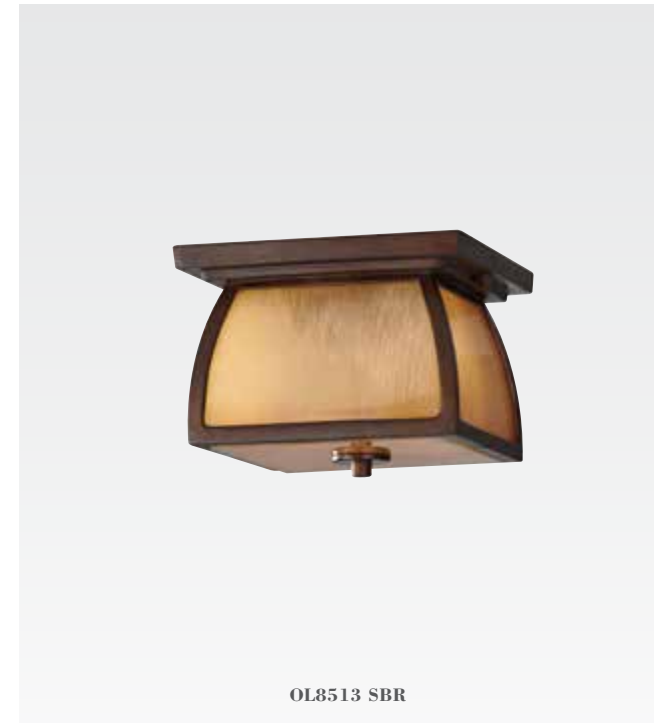

Wright House Collection