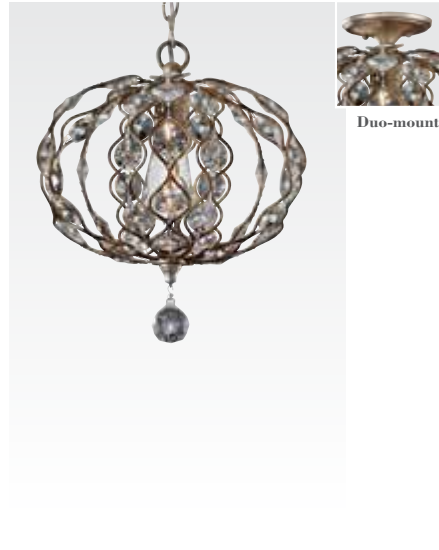

Mini-Chandeliers

F2742/1 BUS
H: 13.75" **D:** 12.625"
Semi-Flush Mount **H:** 13.5"
5' Chain
(1) 100W Medium
Sunflower Shaped Bauhinia Crystal

Leila