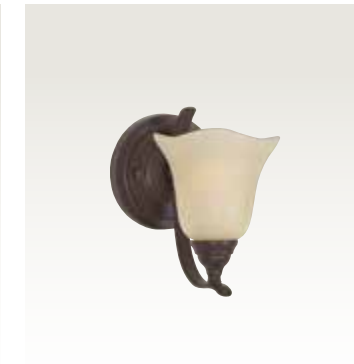

Mini-Chandelier

F2047/3 GBZ
H: 18" D: 20.25"
8' of wire
6' of Chain
(3) 100W Medium

3-Light Chandelier

F2049/3 GBZ
H: 18" D: 24"
8' of wire
6' of Chain
(3) 100W Medium

SF214 GBZ

SF213 GBZ

SF212 GBZ

WB1270 GBZ