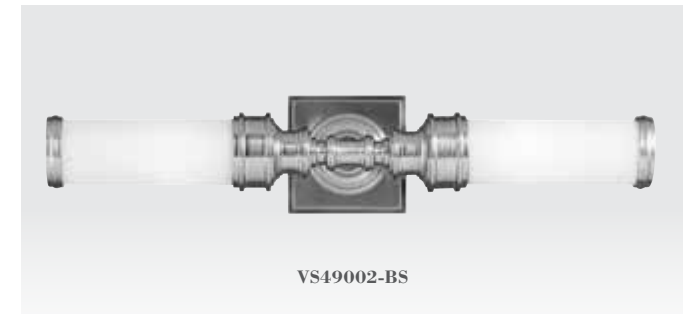

Payne Ornate Collection

Finish: Dark Plated Bronze (DPZ)
Glass: White Opal Etched

Mini-Pendant

P1301 DPZ
H: 9.875" D: 2.875"
Adj H: 12.625"-47.375"
(3) 12" stems & (1) 6" stem
(1) 75W Medium

1-Light Vanity

VS49001-DPZ
H: 14.375" W: 4.5" E: 4.625"
(1) 75W Medium

2-Light Vanity

VS49002-DPZ
H: 20.125" W: 4.5" E: 4.875"
(2) 75W Medium

Flushmount

FM399 DPZ
H: 5.625" D: 12.5"
(2) 60W Medium

Payne Ornate Collection

Finish: Brushed Steel (BS)
Glass: White Opal Etched

Mini-Pendant

P1301 BS
H: 11.5" D: 2.875"
Adj H: 14.25"-49.25"
(3) 12" stems & (1) 6" stem
(1) 75W Medium

1-Light Vanity

VS49001-BS
H: 14.375" W: 4.5" E: 4.5"
(1) 75W Medium

2-Light Vanity

VS49002-BS
H: 22.25" W: 4.5" E: 4.875"
(2) 75W Medium

Flushmount

FM399 BS
H: 5.625" D: 12.5"
(2) 60W Medium

Finish: Polished Nickel (PN)
Glass: White Opal Etched

Mini-Pendant

P1301 PN
H: 11.5" D: 2.875"
Adj H: 14.25"-49.25"
(3) 12" stems & (1) 6" stem
(1) 75W Medium

1-Light Vanity

VS49001-PN
H: 14.375" W: 4.5" E: 4.5"
(1) 75W Medium

2-Light Vanity

VS49002-PN
H: 22.25" W: 4.5" E: 4.875"
(2) 75W Medium

Flushmount

FM399 PN
H: 5.625" D: 12.5"
(2) 60W Medium