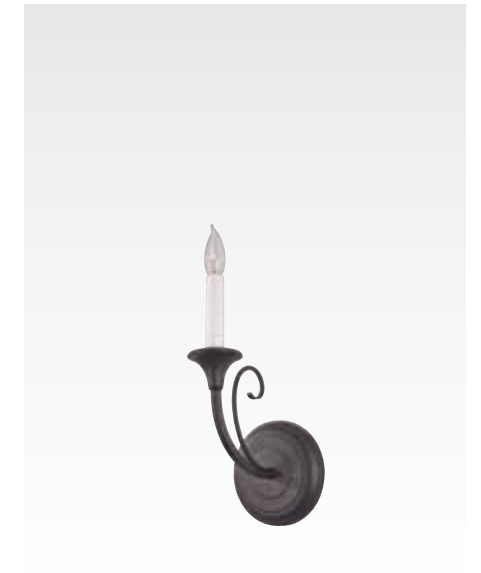

WB1601 BK

6-Light Chandelier

F2533/6 BK
H: 26.25" D: 23.5"
8' of wire
6' of Chain
(6) 60W Candelabra

5-Light Chandelier

F2535/5 BK
H: 9.25" D: 21"
Adj H: 16"-64"
(4) 12" stems & (1) 6" stem
(5) 100W Medium

Semi-Flushmount

SF275 BK
H: 8.625" D: 13"
(2) 100W Medium

Flushmount

FM354 BK
H: 6.75" D: 13"
(2) 100W Medium

Wall Sconce

WB1486 BK
H: 14.125" W: 7.5" E: 4"
(1) 100W Medium

Wall Sconce

WB1601 BK
H: 15.625" W: 5.25" E: 6.25"
(1) 60W Candelabra