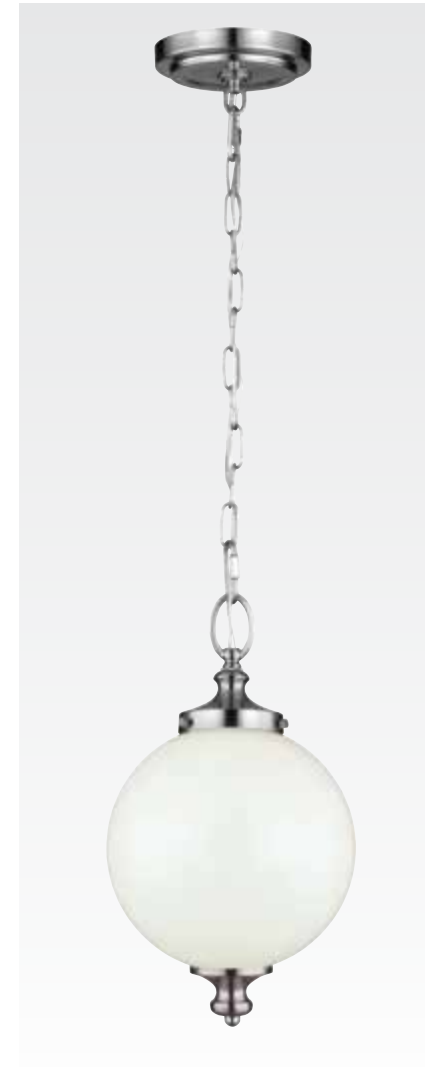

Parkman Collection

P1296 BS