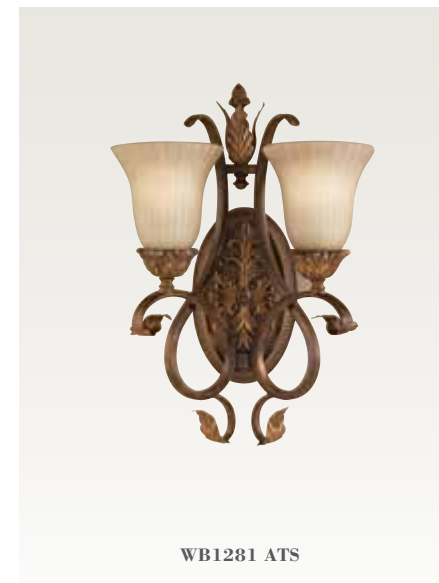

Flushmount

FM253 ATS
H: 7.5" D: 13"
(2) 60W Medium
Ⓢ

Wall Sconce

WB1279 ATS
H: 8.5" W: 8" E: 4"
(1) 60W Candelabra
♿

P1097 ATS

WB1281 ATS

Mini-Pendant

P1097 ATS
H: 21" D: 8.75"
5' Chain included
(1) 100W Medium