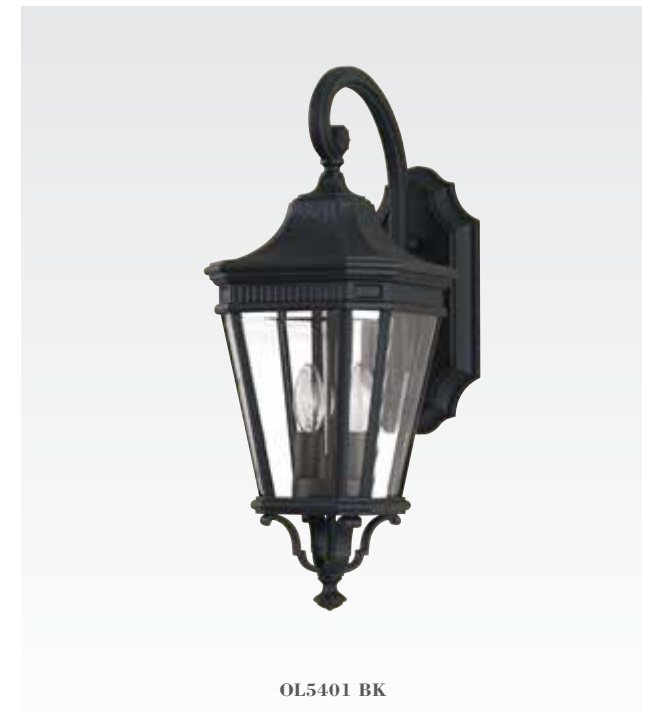

FEISS

Cotswold Lane Collection

OL5411 BK

OL5404 BK

OL5402 BK

OL5401 BK

Hanging Lantern

OL5411 BK
 H: 21 1/2" D: 9 1/2"
 Canopy: 5" Six Sided Irregular
 15' of wire
 5' of Chain
 (3) 60W Candelabra
 Die Cast Aluminum
 ☼