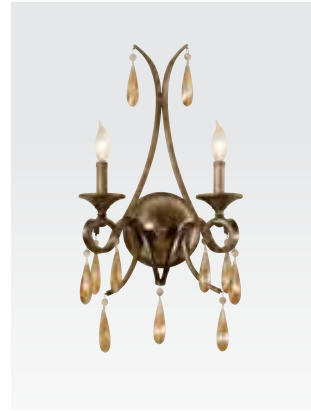

WB1563 GIS Reina
H: 24.5" W: 13.375" E: 7"
(2) 60W Candelabra
Hand Polished Champagne Crystal
Ⓢ