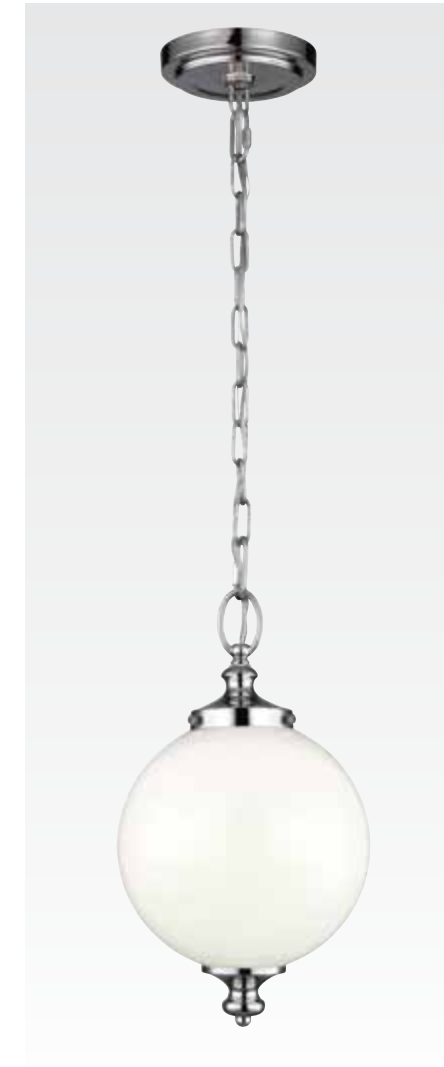

Pendant Chandelier

P1295 PN
H: 19.3125" D: 12"
5' Chain Included
(1) 60W Medium

Parkman Collection

P1296 BS

P1296 PN

P1296 ORB

FM397 BS

FM397 PN