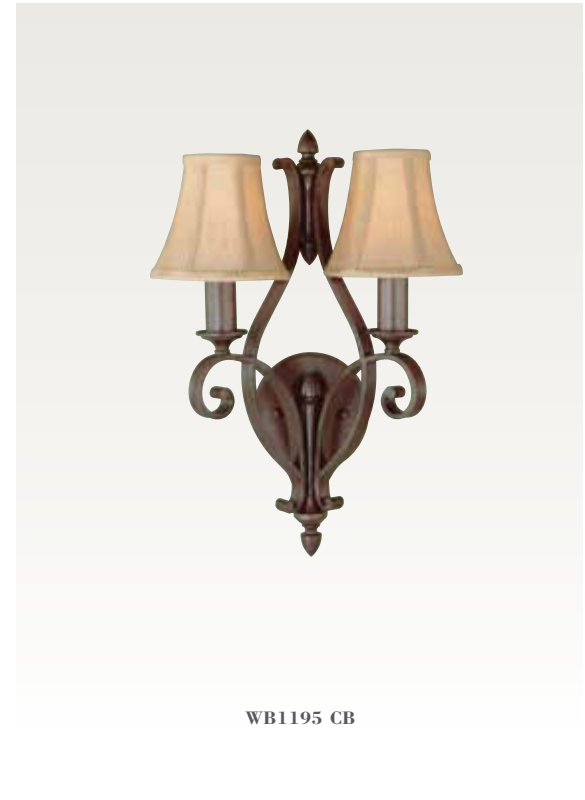

WB1194 CB

WB1195 CB