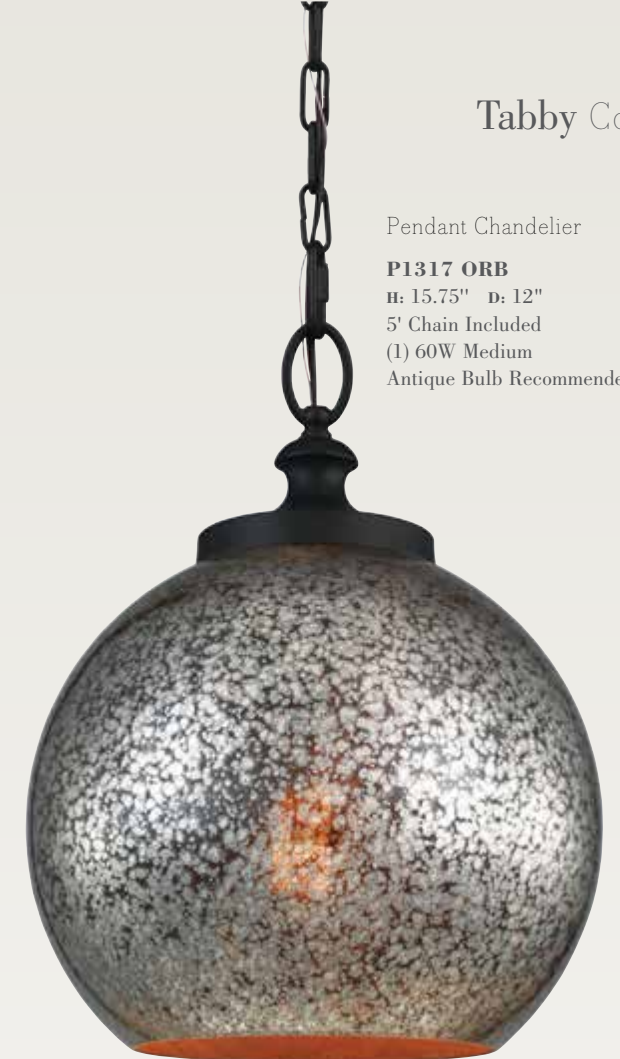

Pendant Chandelier
P1317 ORB
H: 15.75" D: 12"
5' Chain Included
(1) 60W Medium
Antique Bulb Recommended