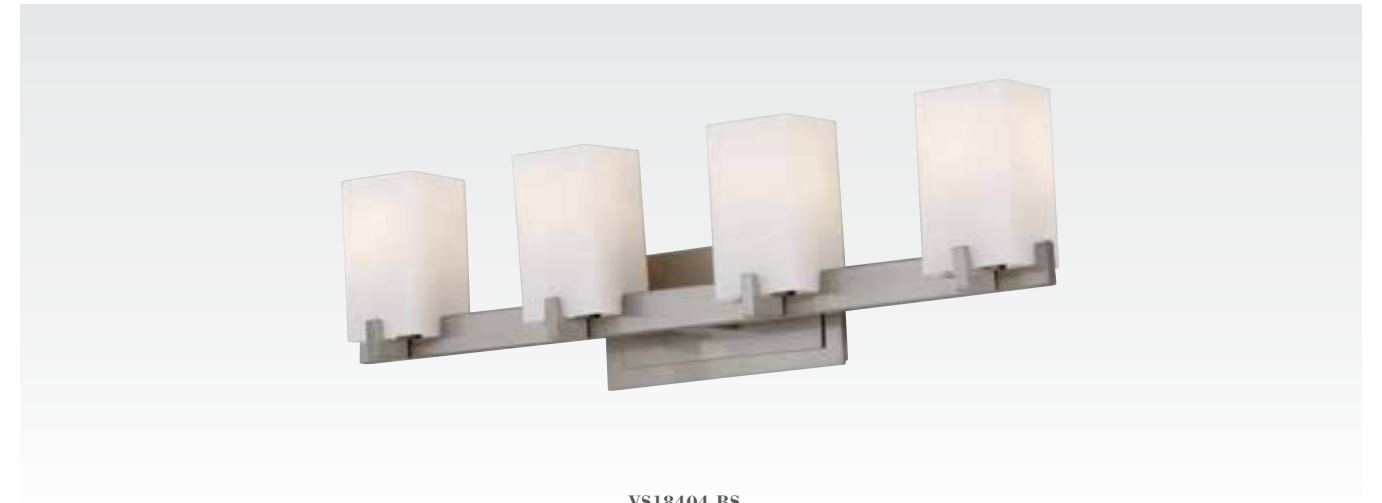

VS18403-BS

VS18404-BS