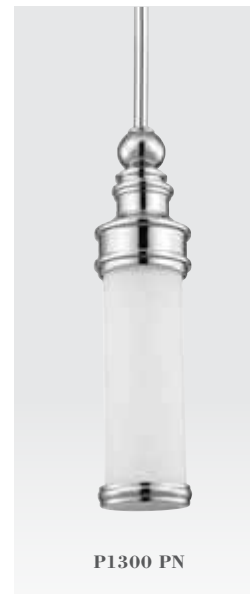

Payne Ornate Collection

Finish: Dark Plated Bronze (DPZ)
Glass: White Opal Etched

Mini-Pendant

P1301 DPZ
H: 9.875" D: 2.875"
Adj H: 12.625"-47.375"
(3) 12" stems & (1) 6" stem
(1) 75W Medium

1-Light Vanity

VS49001-DPZ
H: 14.375" W: 4.5" E: 4.625"
(1) 75W Medium

2-Light Vanity

VS49002-DPZ
H: 20.125" W: 4.5" E: 4.875"
(2) 75W Medium

Flushmount

FM399 DPZ
H: 5.625" D: 12.5"
(2) 60W Medium

Payne Ornate Collection

Finish: Brushed Steel (BS)
Glass: White Opal Etched

Mini-Pendant

P1301 BS
H: 11.5" D: 2.875"
Adj H: 14.25"-49.25"
(3) 12" stems & (1) 6" stem
(1) 75W Medium

1-Light Vanity

VS49001-BS
H: 14.375" W: 4.5" E: 4.5"
(1) 75W Medium

2-Light Vanity

VS49002-BS
H: 22.25" W: 4.5" E: 4.875"
(2) 75W Medium

Flushmount

FM399 BS
H: 5.625" D: 12.5"
(2) 60W Medium

Finish: Polished Nickel (PN)
Glass: White Opal Etched

P1300 PN

Mini-Pendant

P1301 PN
H: 11.5" D: 2.875"
Adj H: 14.25"-49.25"
(3) 12" stems & (1) 6" stem
(1) 75W Medium

1-Light Vanity

VS49001-PN
H: 14.375" W: 4.5" E: 4.5"
(1) 75W Medium

2-Light Vanity

VS49002-PN
H: 22.25" W: 4.5" E: 4.875"
(2) 75W Medium

Flushmount

FM399 PN
H: 5.625" D: 12.5"
(2) 60W Medium