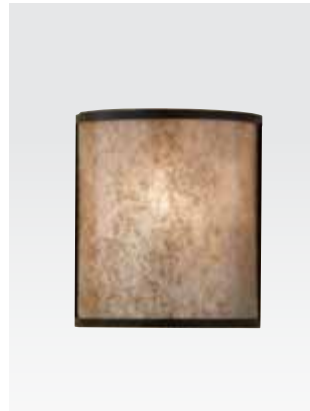

WB1566 LAB Taylor
H: 9" W: 8" E: 4"
(1) 60W Candelabra
Ⓢ ♿