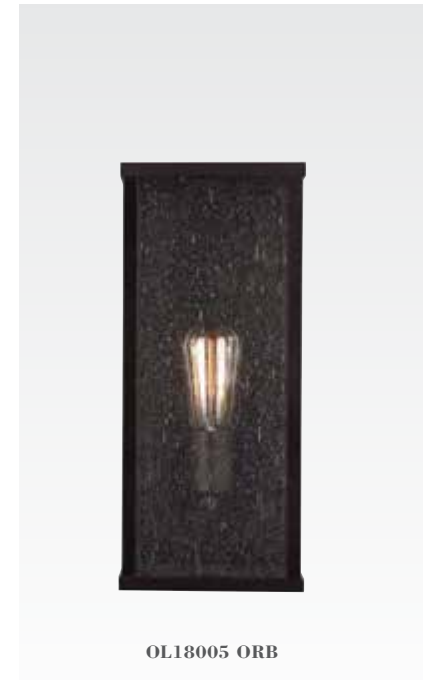

Lumière Collection

Finish: Oil Rubbed Bronze (ORB)
Glass: Seedie

F2959/1 ORB
H: 23.25" D: 9.75"
5' Chain
(1) 100W Medium
Antique Bulb Recommended

Mini-Pendant

P1328 ORB
H: 18.875" D: 6.25"
5' Chain
(1) 100W Medium
Antique Bulb Recommended

Lumière Collection

Wall Lantern

OL18000 ORB
H: 15" W: 6 1/2" E: 4 7/8"
(1) 60W Medium
Antique Bulb Recommended

Wall Lantern

OL18002 WO/ORB
H: 18 1/2" W: 9 1/2" E: 10 1/4"
(1) 60W Medium
Antique Bulb Recommended

Wall Lantern

OL18005 ORB
H: 14 7/8" W: 6 1/2" E: 4 7/8"
(1) 60W Medium
Antique Bulb Recommended

Wall Lantern

OL18011 ORB
H: 19" W: 11" E: 5 5/8"
(2) 60W Medium
Antique Bulb Recommended

Wall Lantern

OL18013 ORB
H: 13 7/8" W: 6 1/4" E: 6 7/8"
(1) 60W Medium
Antique Bulb Recommended