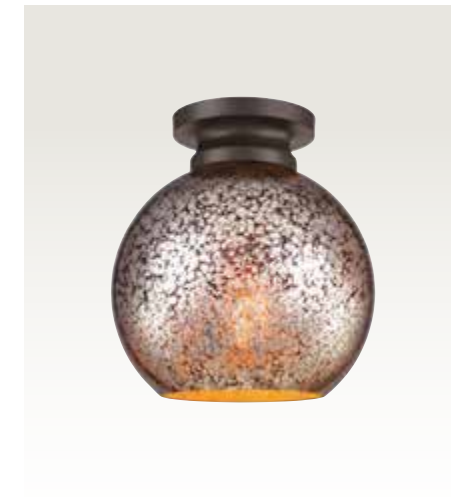

FM407 ORB

Flushmount

FM403 BS

H: 9.25" D: 8.5"
(1) 60W Medium
Antique Bulb Recommended

Flushmount

FM403 PN

H: 9.25" D: 8.5"
(1) 60W Medium
Antique Bulb Recommended

Flushmount

FM403 ORB

H: 9.25" D: 8.5"
(1) 60W Medium
Antique Bulb Recommended

Flushmount

FM407 BS

H: 9.25" D: 8.5"
(1) 60W Medium
Antique Bulb Recommended

Flushmount

FM407 PN

H: 9.25" D: 8.5"
(1) 60W Medium
Antique Bulb Recommended

Flushmount

FM407 ORB

H: 9.25" D: 8.5"
(1) 60W Medium
Antique Bulb Recommended