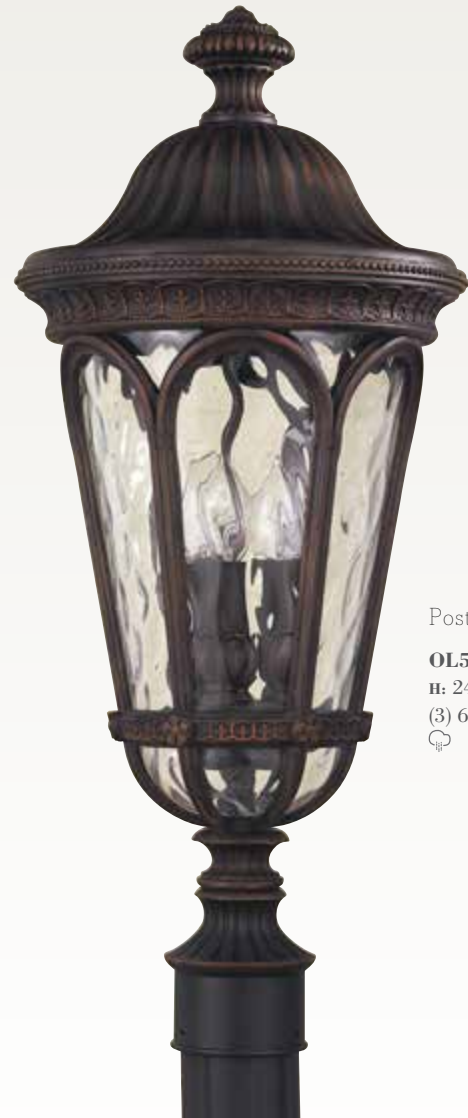

Regent Court Collection

Finish: Walnut (WAL)

Glass: Clear Water

Post & Pier Mount available in Walnut (WAL) finish.

Wall Lantern

OL5604 WAL

H: 25" W: 12 1/2" E: 16 1/4"

Backplate: 13 3/4" x 6 1/4" Oval

Mount-Top: 7 3/8"

(4) 60W Candelabra

Post/Pier Lantern

OL5607 WAL

H: 24 1/2" D: 10 1/2"

(3) 60W Candelabra

FEISS