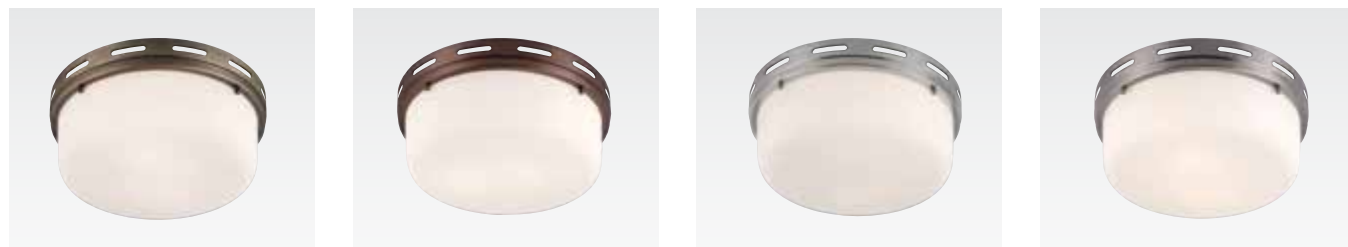

FM386 SBZ Manning
H: 5.375" D: 13.25"
(2) 75W Medium

FM386 CLT Manning
H: 5.375" D: 13.25"
(2) 75W Medium

FM386 PN Manning
H: 5.375" D: 13.25"
(2) 75W Medium

FM386 BS Manning
H: 5.375" D: 13.25"
(2) 75W Medium