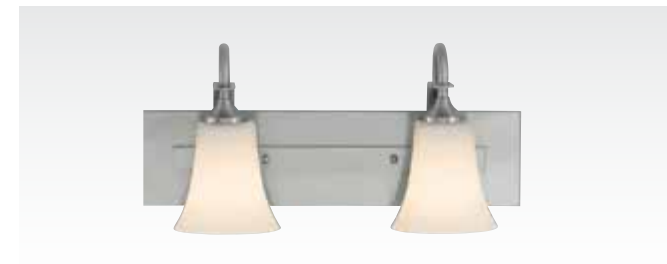

VS12702-BS