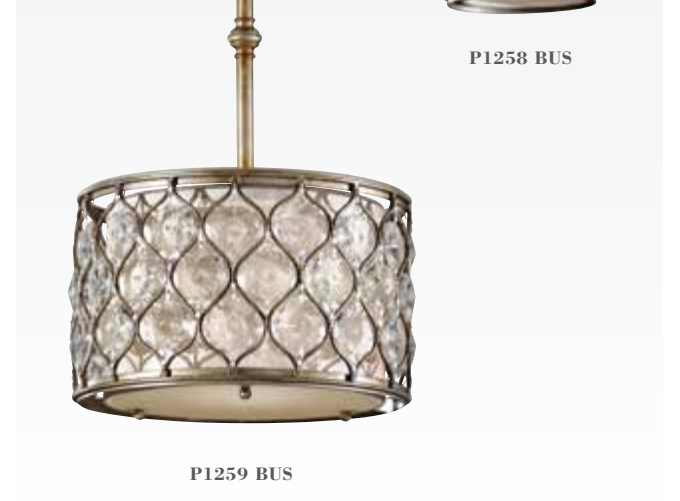

P1259 BUS

2-Tier Pendant Drum Chandelier

F2707/6 BUS
H: 12.375" D: 24.5"
Adj H: 14.125"-56.125"
(4) 12" stems & (1) 6" stem
(6) 100W Medium

Flushmount

FM355 BUS
H: 8" D: 12.125"
(2) 60W Medium

Semi-Flushmount

SF289 BUS
H: 12.5" D: 16"
(3) 60W Medium

Pendant

P1275 BUS
H: 23.125" D: 23.5"
(4) 12" stems & (1) 6" stem
(2) 75W Type T-10 Medium

Pendant Chandelier

F2568/3 BUS
H: 7.875" D: 18.625" oval
(3) 12" stems & (1) 6" stem
(3) 60W Medium

Wall Sconce

WB1497 BUS
H: 7.875" W: 7.875" E: 4.5"
(1) 60W Candelabra

Pendant

P1259 BUS
H: 7.875" D: 12.5"
Adj H: 23.5" - 72.5"
(3) 12" stems & (1) 6" stem
(1) 100W Medium

Mini-Pendant

P1258 BUS
H: 13.5" D: 6.75"
(3) 12" stems & (1) 6" stem
(1) 60W Medium