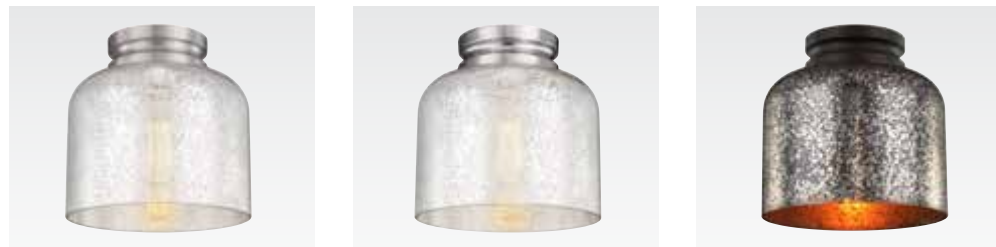

FM408 BS Hounslow H: 8.9375" D: 9" (1) 60W Medium Antique Bulb Recommended

FM408 PN Hounslow H: 8.9375" D: 9" (1) 60W Medium Antique Bulb Recommended

FM408 ORB Hounslow H: 8.9375" D: 9" (1) 60W Medium Antique Bulb Recommended