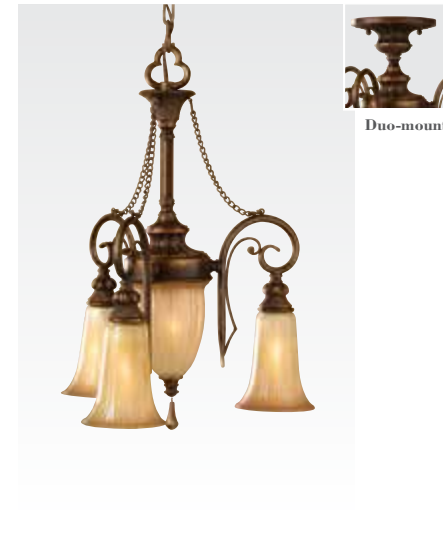

F2543/3 FSV
H: 20.25" **D:** 15.375"
Semi-Flush Mount **H:** 14.75"
(3) 60W Candelabra
(1) 10W C7 Candelabra

Celine