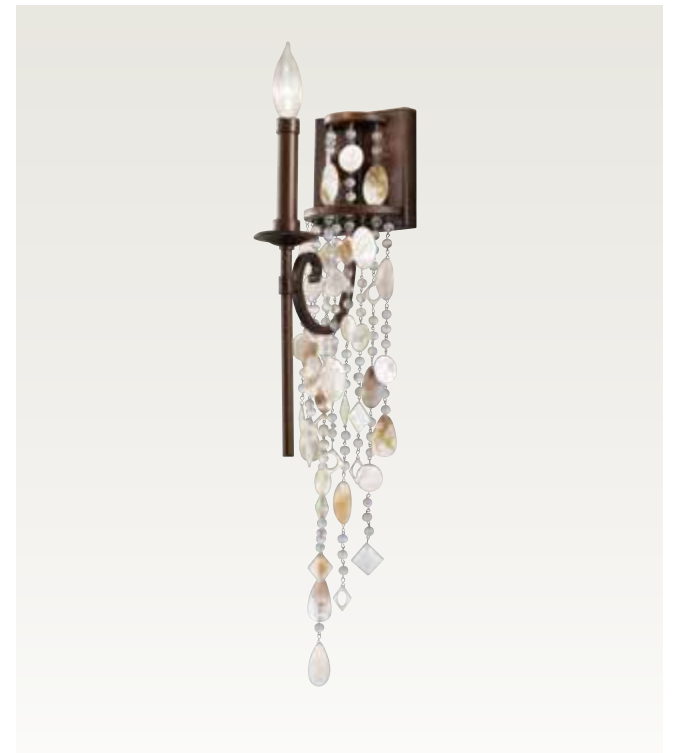

WB1570 HTBZ

Wall Sconce
WB1570 HTBZ
H: 17" W: 5" E: 7.375"
(1) 60W Candelabra
Ⓞ