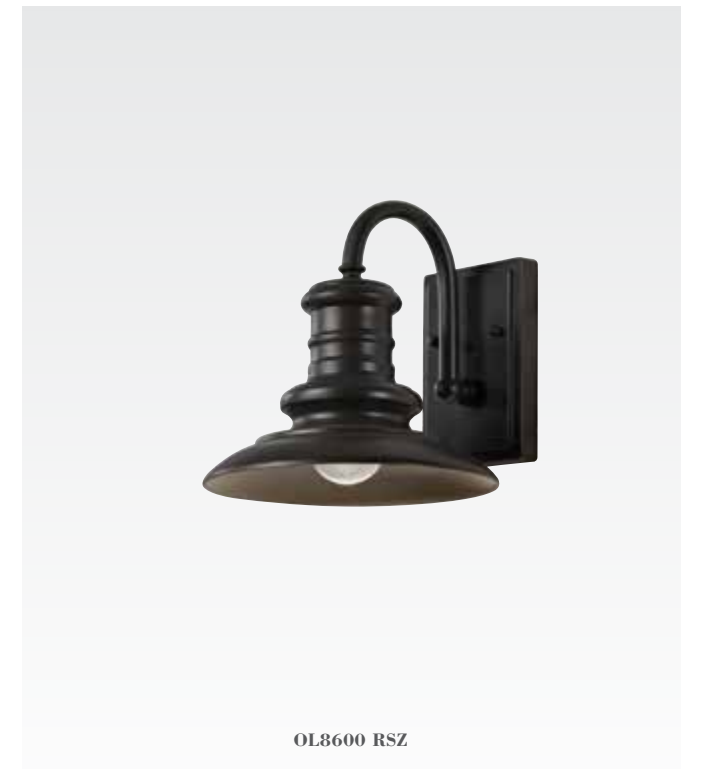

OL8600 TRD

OL8600 RSZ

Hanging Lantern

OL8904 TRD
H: 10 7/8" D: 12"
Canopy: 5 1/8" Round
15' of wire
15' black cord included
(1) 100W Medium

Wall Lantern

OL9004 TRD
H: 15 5/8" W: 15" E: 16 5/8"
Backplate: 7 7/8" x 4 3/4" Rect.
Mount-Top: 8 1/8"
(1) 100W Medium

Hanging Lantern

OL8904 RSZ
H: 10 7/8" D: 12"
Canopy: 5 1/8" Round
15' of wire
15' black cord included
(1) 100W Medium

Wall Lantern

OL9004 TRD
H: 15 5/8" W: 15" E: 16 5/8"
Backplate: 7 7/8" x 4 3/4" Rect.
Mount-Top: 8 1/8"
(1) 100W Medium

Wall Lantern

OL8601 TRD
H: 12 1/2" W: 12" E: 13 7/16"
Backplate: 7 7/8" x 4 3/4" Rect.
Mount-Top: 6"
(1) 100W Medium

Wall Lantern

OL8600 TRD
H: 9 11/16" W: 9" E: 10 3/8"
Backplate: 6 1/2" x 4 1/2" Rect.
Mount-Top: 4 3/16"
(1) 100W Medium

Wall Lantern

OL8601 RSZ
H: 12 1/2" W: 12" E: 13 7/16"
Backplate: 7 7/8" x 4 3/4" Rect.
Mount-Top: 6"
(1) 100W Medium

Wall Lantern

OL8600 RSZ
H: 9 11/16" W: 9" E: 10 3/8"
Backplate: 6 1/2" x 4 1/2" Rect.
Mount-Top: 4 3/16"
(1) 100W Medium