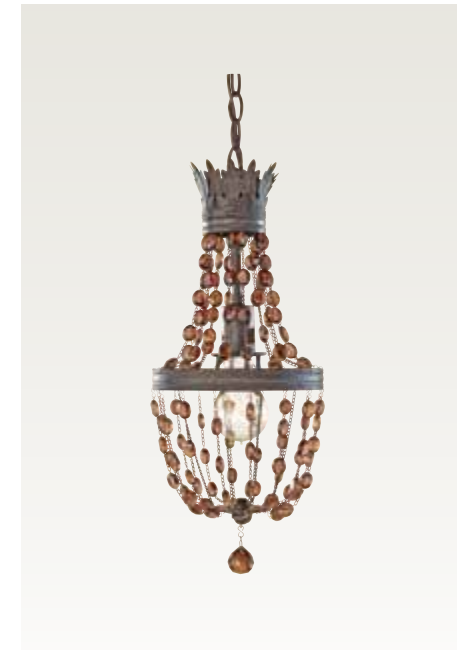

Marcia Collection

Finish: Rustic Iron (RI)
Featuring: Chocolate Truffle Crystal

8-Light Chandelier

F2803/8 RI
H: 35.375" D: 34"
(8) 60W Candelabra

Marcia Collection

P1277 RI

5-Light Chandelier

F2804/5 RI
H: 29" D: 28.875"
(5) 60W Candelabra

3-Light Chandelier

F2806/3 RI
H: 20.125" D: 18.375"
(3) 60W Candelabra

3-Light Chandelier

F2805/3 RI
H: 18.375" D: 12.375"
(3) 60W Candelabra

Mini-Pendant

P1277 RI
H: 18.375" D: 8"
5' Chain included
(1) 100W Medium

Wall Sconce

WB1603 RI
H: 11.75" W: 5.5" E: 7.625"
(1) 60W Candelabra
Ⓞ