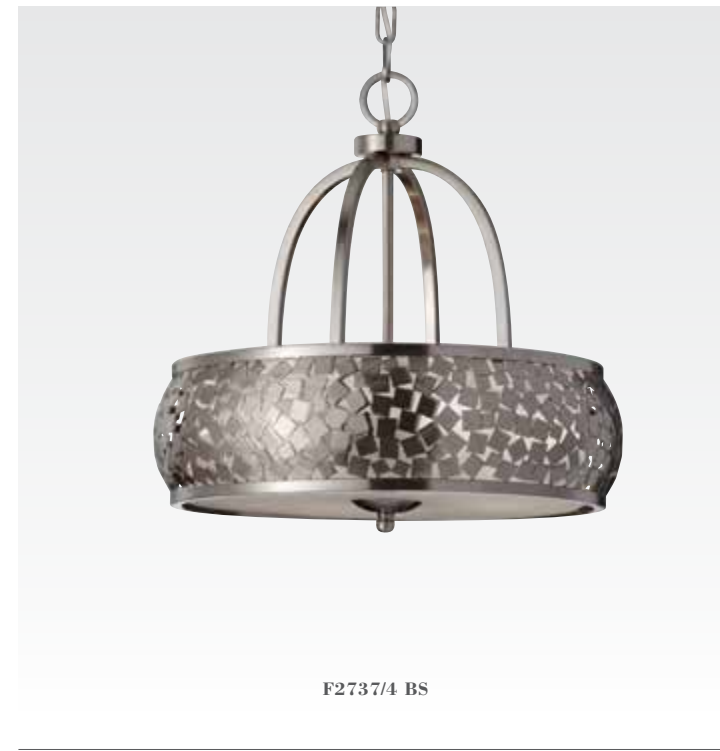

Zara Collection

Finish: Brushed Steel (BS)
Shade: Silver Organza Shade

Zara Collection

F2737/4 BS

Uplight

F2745/4 BS
H: 28.1875" D: 24.25"
(4) 60W Medium
☼

Mini-Pendant

P1260 BS
H: 11.125" D: 7.25"
Adj H: 13.625"-55.625"
(3) 12" stems & (1) 6" stem
(1) 100W Medium
☼

Uplight

F2737/4 BS
H: 19.25" D: 19"
(4) 60W Medium
☼

Wall Sconce

WB1589 BS
H: 8" W: 8" E: 4"
(1) 60W Candelabra
☼ ♿

Semi-Flushmount

SF305 BS
H: 10.875" D: 19.125"
(3) 60W Medium
☼