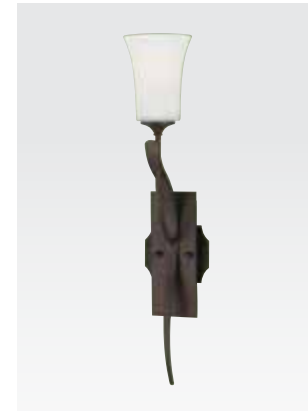

WB1219 ORB Boulevard
H: 22.5" W: 4.25" E: 5.5"
(1) 100W Medium
Ⓢ