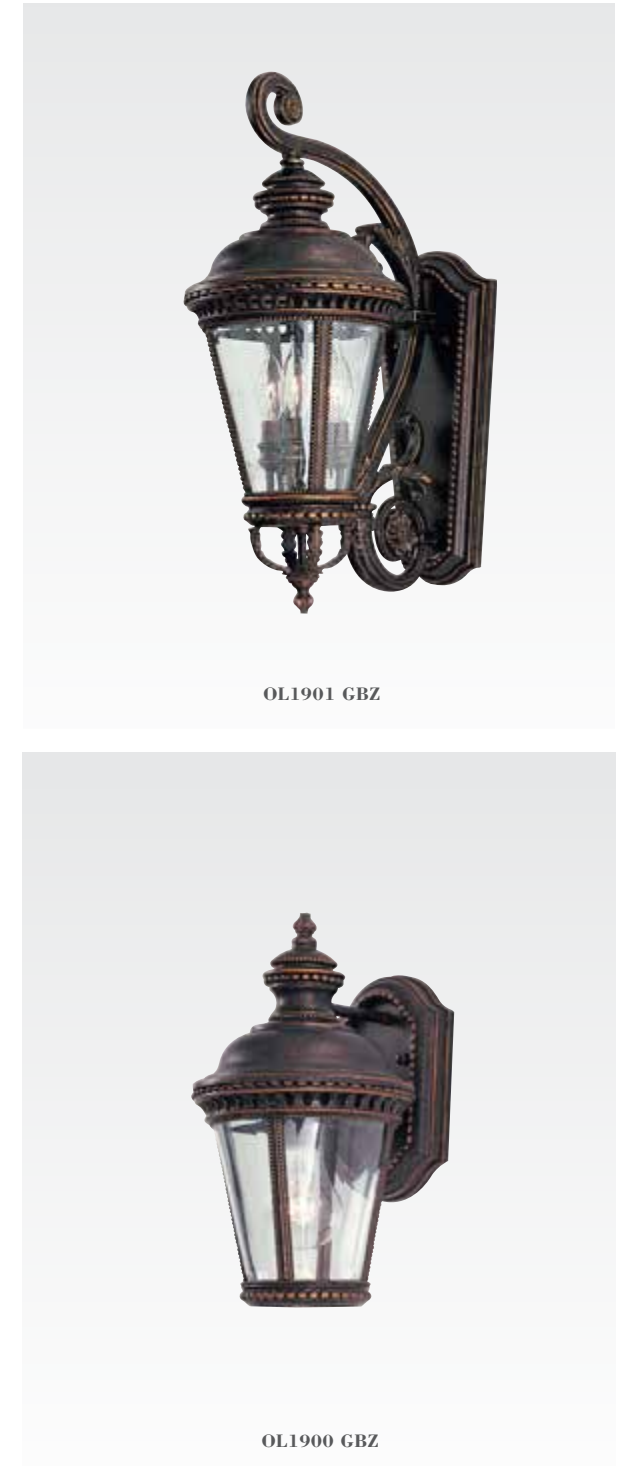

OL1901 GBZ

OL1900 GBZ

Post/Pier Lantern

OL1908 GBZ

H: 28 1/4" D: 12 1/2"

(4) 60W Candelabra

Die Cast Alumium

Post/Pier Lantern

OL1907 GBZ

H: 22 1/4" D: 9 1/4"

(3) 60W Candelabra

Die Cast Alumium

Wall Lantern

OL1901 GBZ

H: 22 1/2" W: 9 1/4" E: 14"

Mount-Top: 11 1/4"

(3) 60W Candelabra

Die Cast Alumium

Wall Lantern

OL1900 GBZ

H: 11 3/4" W: 7" E: 8 1/4"

(1) 60W Medium

Die Cast Alumium