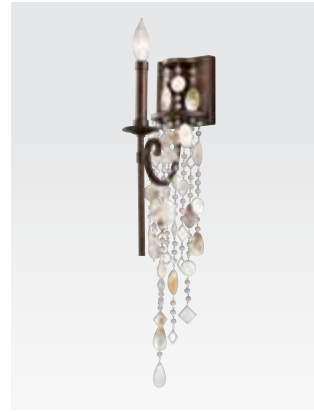

WB1570 HTBZ Cascade
H: 17" W: 5" E: 7.375"
(1) 60W Candelabra
Glass Crystal Beads & Natural Shells
Ⓢ