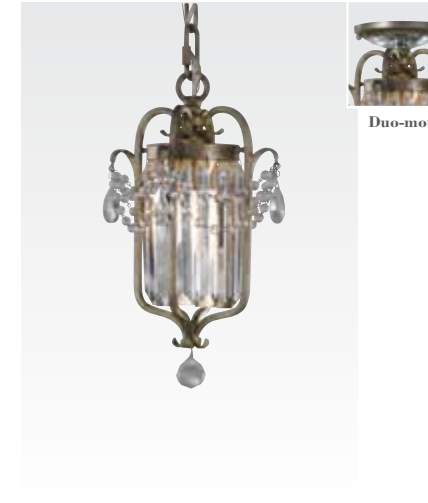

Reina

F2637/4 GIS
 H: 23.75" D: 17.375"
 (4) 60W Candelabra
 Hand Polished Champagne Crystal

Duo-mount

Gianna

F2476/4 GS
 H: 19.5" D: 16.25"
 Semi-Flush Mount H: 19.375"
 (4) 60W Candelabra
 Hand Polished Crystal