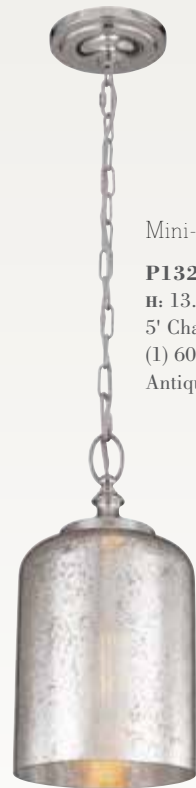

Mini-Pendant
P1320 PN
H: 13.1875" D: 6.5"
5' Chain Included
(1) 60W Medium
Antique Bulb Recommended