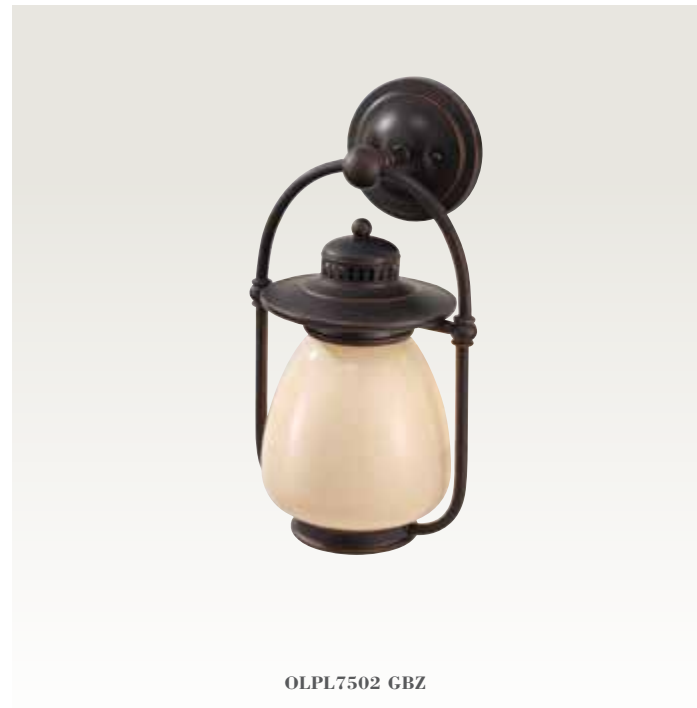

OLPL7404 GBZ

OLPL7502 GBZ