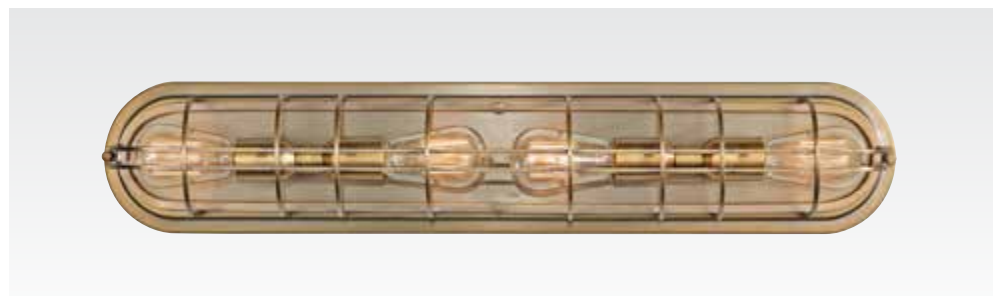

VS36004 DAB

3-Light Vanity

VS36003 DAB

H: 12.25" L: 21.375" E: 7.25"

(3) 100W Medium

Antique Bulb Recommended