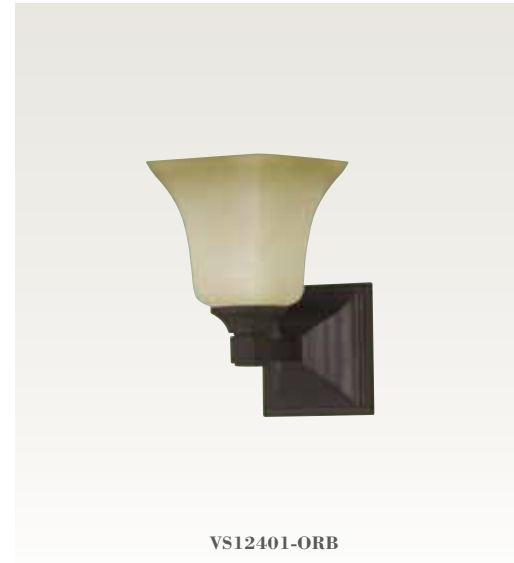

American Foursquare Collection

Finish: Oil Rubbed Bronze (ORB)
Glass: Excavation Glass