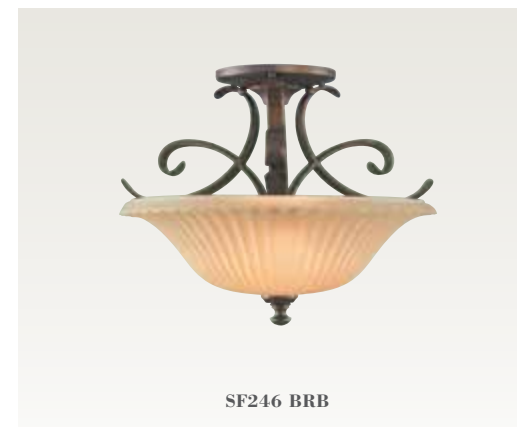

Somerset
6-Light Chandelier
F2280/6 BRB
H: 24" D: 25.75"
(6) 100W Medium

Kelham Hall Collection

P1189 FG/BRB

WB1418 FG/BRB

SF262 FG/BRB

SF246 BRB

FM324 FG/BRB

Kelham Hall
Mini-Pendant