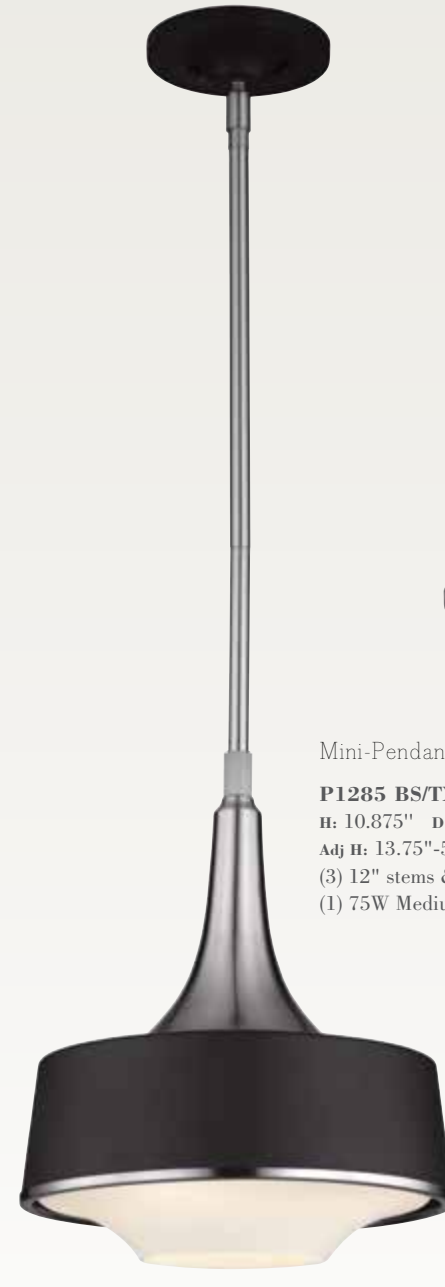

Mini-Pendant

P1285 BS/TXB
H: 10.875" D: 9"
Adj H: 13.75"-55.75"
(3) 12" stems & (1) 6" stem
(1) 75W Medium