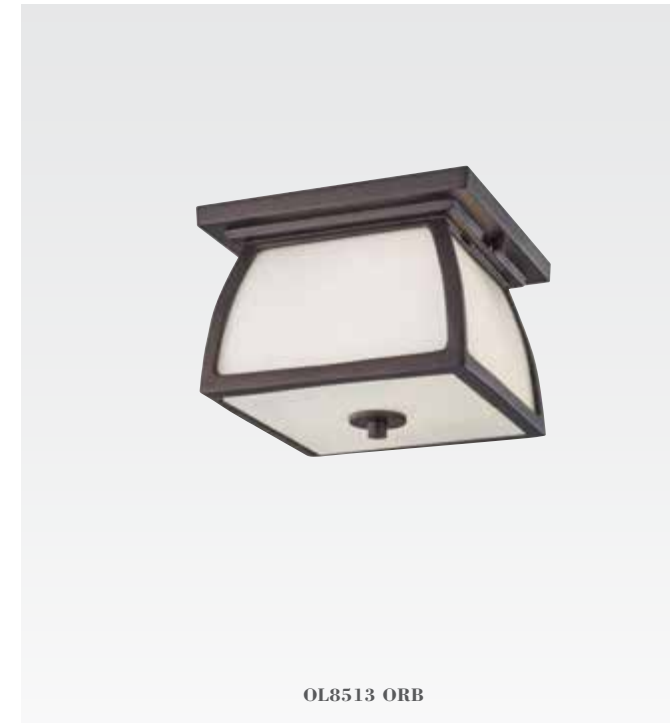

Wright House Collection