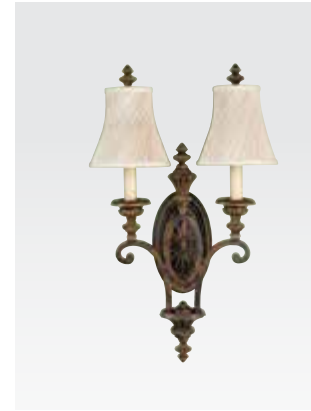

Drawing Room
WB1289 WAL
H: 24" W: 14.5" E: 7.25"
(2) 60W Candelabra
Ⓢ