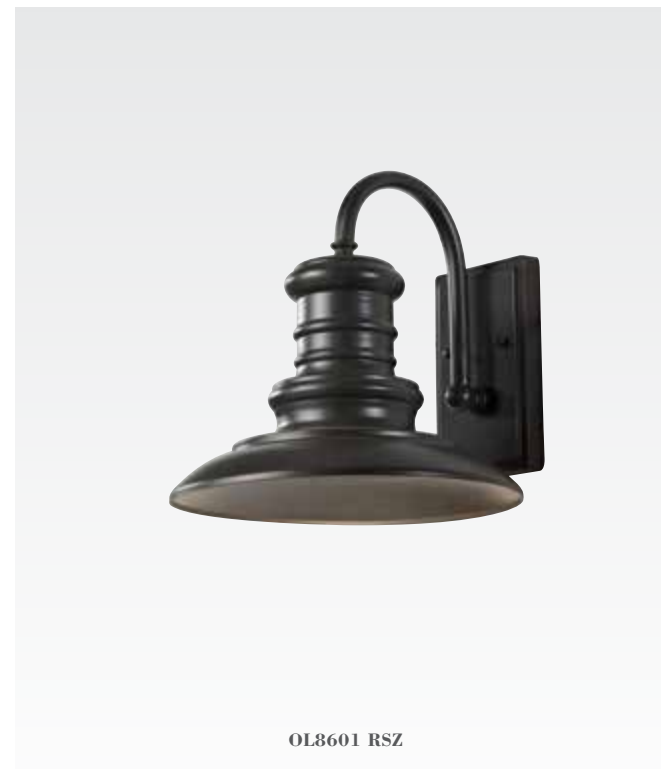

OL9004 RSZ

OL8601 RSZ

OL8600 RSZ

Hanging Lantern

OL8904 TRD
 H: 10 7/8" D: 12"
 Canopy: 5 1/8" Round
 15' of wire
 15' black cord included
 (1) 100W Medium

Wall Lantern

OL9004 TRD
 H: 15 5/8" W: 15" E: 16 5/8"
 Backplate: 7 7/8" x 4 3/4" Rect.
 Mount-Top: 8 1/8"
 (1) 100W Medium