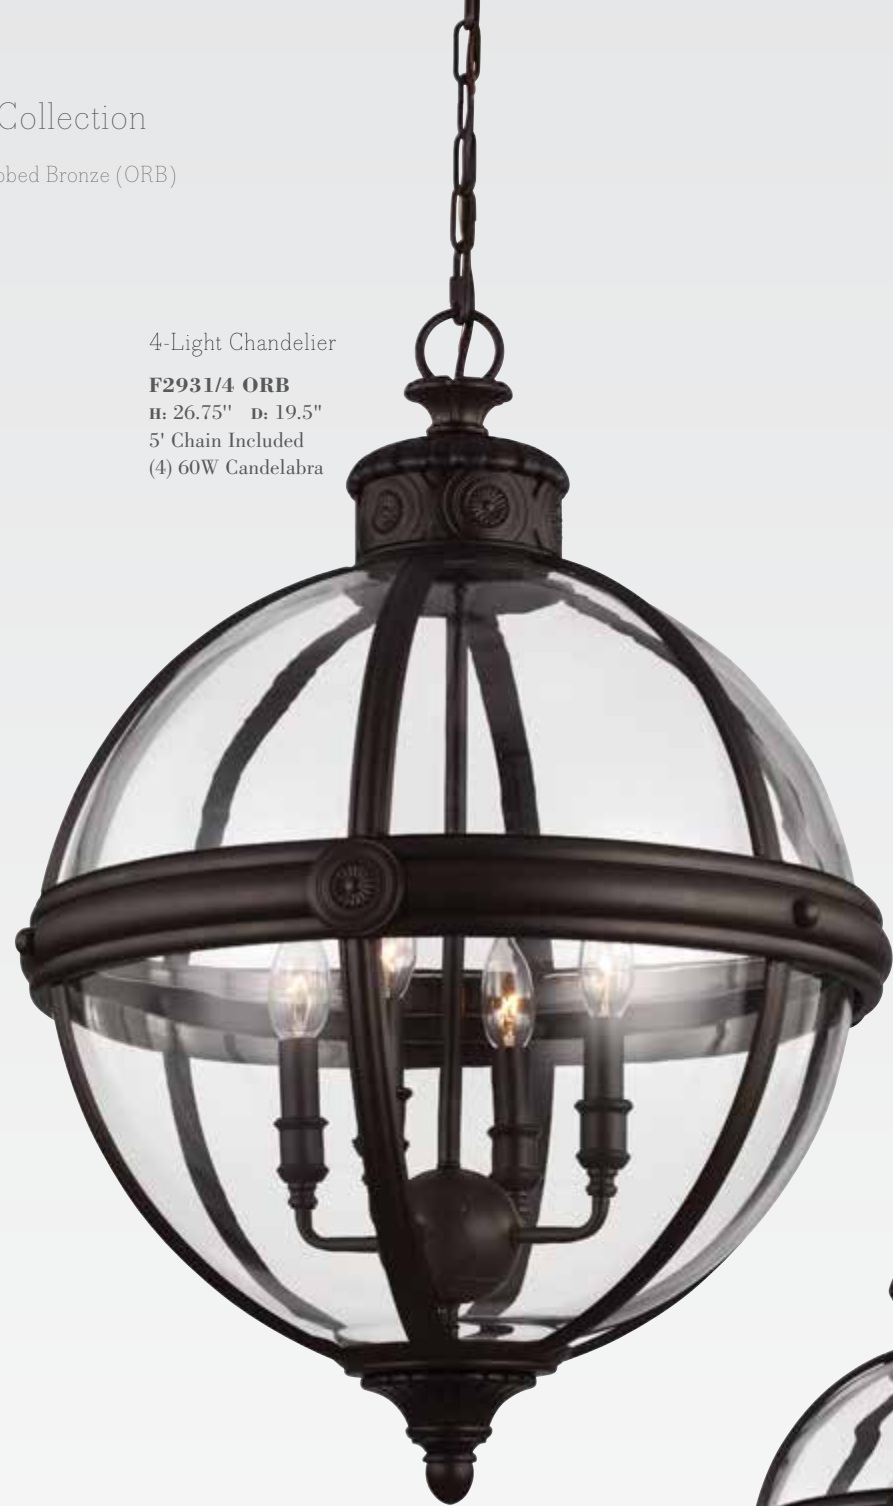

Semi-Flushmount

SF305 BS
H: 10.875" D: 19.125"
(3) 60W Medium
☼

Adams Collection

Finish: Oil Rubbed Bronze (ORB)
Glass: Clear

4-Light Chandelier

F2931/4 ORB
H: 26.75" D: 19.5"
5' Chain Included
(4) 60W Candelabra