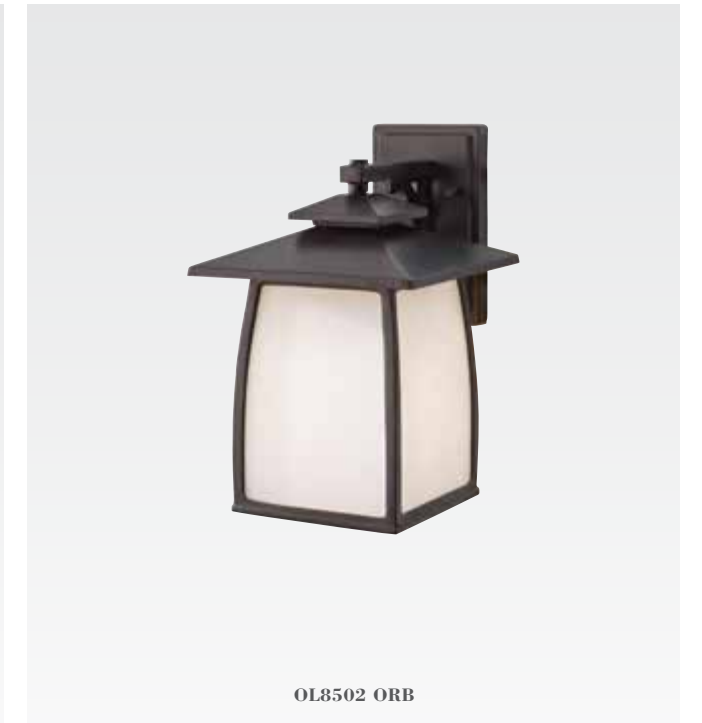

Wright House Collection

Finish: Oil Rubbed Bronze (ORB)
Glass: White Opal Etch

Post & Pier Mount available in Oil Rubbed Bronze (ORB) finish.

Hanging Lantern

OL8511 ORB
H: 12 1/4" W: 7 7/8" Square
Canopy: 4 3/4" Round
8' of wire
6' of Chain
(1) 100W Medium
ⓐ

Post/Pier Lantern

OL8507 ORB
H: 14 7/16" W: 7 7/8" Square
(1) 100W Medium
ⓐ

Post/Pier Lantern

OL8508 ORB
H: 16 3/16" W: 9" Square
(1) 100W Medium
ⓐ

Wright House Collection

Flushmount

OL8513 ORB
H: 6 13/16" W: 9" Square
(2) 60W Medium
ⓐ

Wall Lantern

OL8502 ORB
H: 13 7/8" W: 9" E: 10 7/16"
Backplate: 7 7/8" x 4 3/4" Rect.
Mount-Top: 2 1/4"
(1) 100W Medium
ⓐ

Wall Lantern

OL8501 ORB
H: 12 1/2" W: 7 7/8" E: 9 3/16"
Backplate: 6 1/2" x 4 1/2" Rect.
Mount-Top: 2 1/16"
(1) 100W Medium
ⓐ

Wall Lantern

OL8500 ORB
H: 10 5/16" W: 7" E: 8 5/16"
Backplate: 6 1/2" x 4 1/2" Rect.
Mount-Top: 2 1/16"
(1) 60W Medium
ⓐ