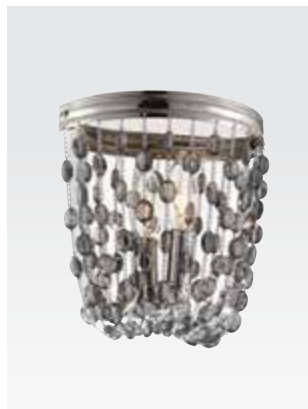

WB1710 PN Malia
H: 8.25" W: 8.25" E: 4.125"
(1) 60W Candelabra
Ⓢ