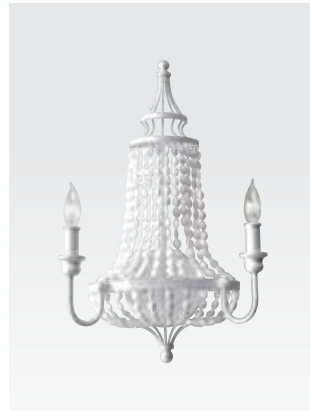

Wall Sconces

WB1605 WSG Maarid
H: 20.5" W: 12.375" E: 6.25"
(2) 60W Candelabra
Semi Gloss White Beads
Ⓢ