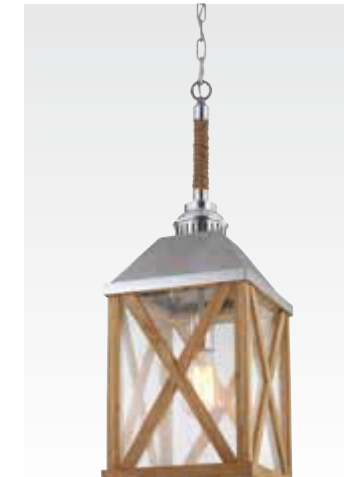

F2956/1 NO
H: 18.5" D: 9.75"
5' Chain
(1) 100W Medium
Antique Bulb Recommended
Lumière