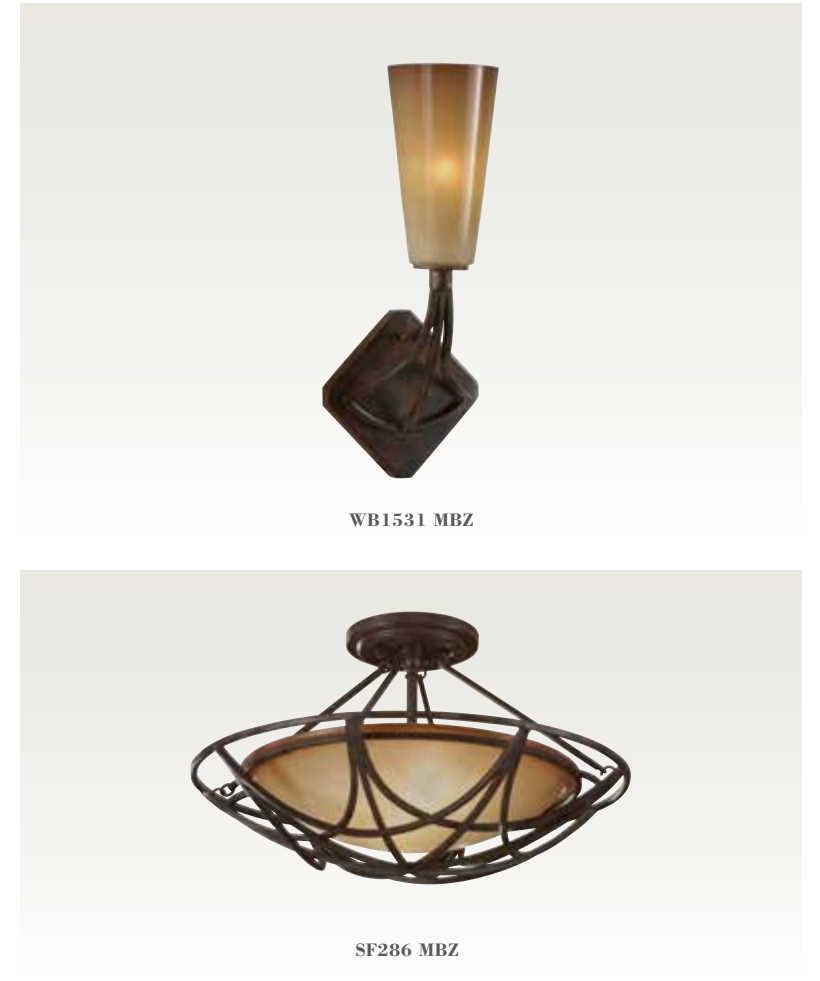

El Nido Collection

Finish: Mocha Bronze (MBZ)
Glass: Striated Ivory

El Nido Collection

Mini-Pendant
P1226 MBZ
H: 24.375" W: 5.5"
Adj H: 27"-69"
(3) 12" stems & (1) 6" stem
(1) 60W Candelabra

Wall Sconce
WB1531 MBZ
H: 14.75" W: 5.75" E: 5.25"
(1) 60W Candelabra

Semi-Flushmount
SF286 MBZ
H: 9.5" D: 18"
(2) 100W Medium

2-Light Vanity
VS17802-MBZ
H: 7" L: 18.5" E: 8"
(2) 75W G-9 Halogen

3-Light Vanity
VS17803-MBZ
H: 7.5" L: 28" E: 8.875"
(3) 75W G-9 Halogen