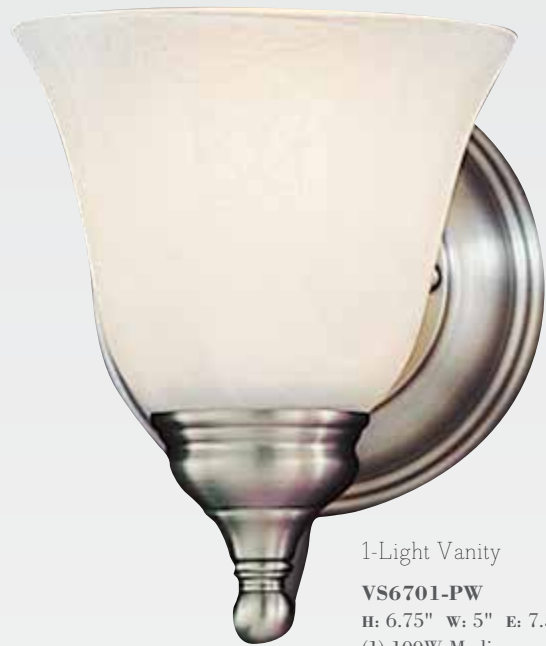

Bristol Collection

Finish: Chrome (CH), Oil Rubbed Bronze (ORB), & Pewter (PW)
Glass: White Alabaster Glass

1-Light Vanity
VS6701-PW
H: 6.75" W: 5" E: 7.5"
(1) 100W Medium