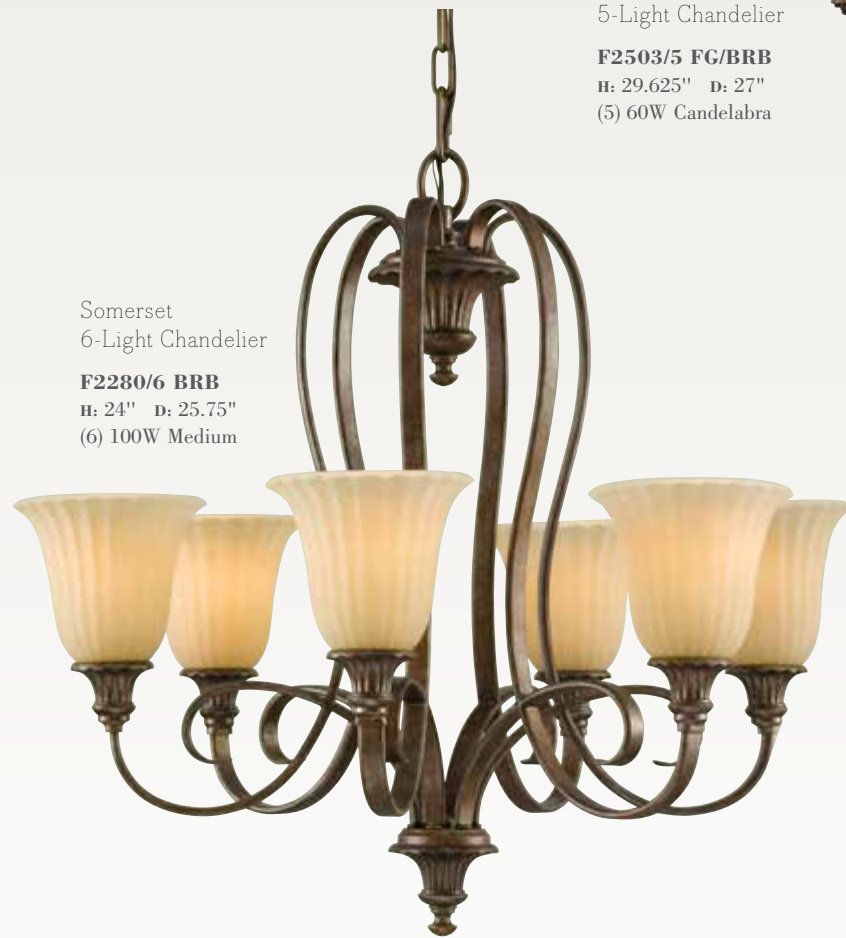

Wall Sconce

WB1236 BRB
H: 8.25" W: 13" E: 5.25"
(1) 100W Medium
Ⓞ

Kelham Hall & Somerset Collection

Finish: Firenze Gold (FG), British Bronze (BRB)
Glass: Indian Scavo, Dark Cream Scavo

Kelham Hall
5-Light Chandelier
F2503/5 FG/BRB
H: 29.625" D: 27"
(5) 60W Candelabra