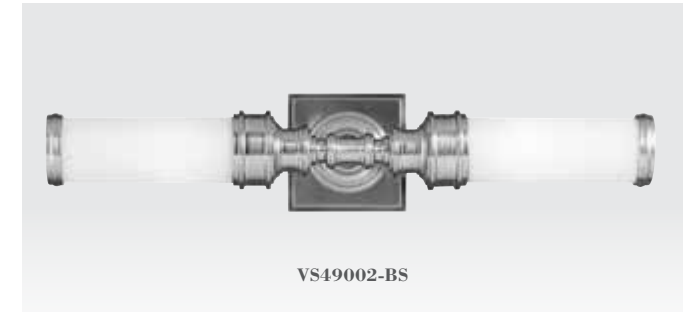

Payne Ornate Collection

Finish: Dark Plated Bronze (DPZ)
Glass: White Opal Etched

Mini-Pendant

P1301 DPZ
H: 9.875" D: 2.875"
Adj H: 12.625"-47.375"
(3) 12" stems & (1) 6" stem
(1) 75W Medium

1-Light Vanity

VS49001-DPZ
H: 14.375" W: 4.5" E: 4.625"
(1) 75W Medium

2-Light vanity

VS49002-DPZ
H: 20.125" W: 4.5" E: 4.875"
(2) 75W Medium

Flushmount

FM399 DPZ
H: 5.625" D: 12.5"
(2) 60W Medium

Payne Ornate Collection

Finish: Brushed Steel (BS)
Glass: White Opal Etched

Mini-Pendant

P1301 BS
H: 11.5" D: 2.875"
Adj H: 14.25"-49.25"
(3) 12" stems & (1) 6" stem
(1) 75W Medium

1-Light Vanity

VS49001-BS
H: 14.375" W: 4.5" E: 4.5"
(1) 75W Medium

2-Light vanity

VS49002-BS
H: 22.25" W: 4.5" E: 4.875"
(2) 75W Medium

Flushmount

FM399 BS
H: 5.625" D: 12.5"
(2) 60W Medium

Finish: Polished Nickel (PN)
Glass: White Opal Etched

Mini-Pendant

P1301 PN
H: 11.5" D: 2.875"
Adj H: 14.25"-49.25"
(3) 12" stems & (1) 6" stem
(1) 75W Medium

1-Light Vanity

VS49001-PN
H: 14.375" W: 4.5" E: 4.5"
(1) 75W Medium

2-Light vanity

VS49002-PN
H: 22.25" W: 4.5" E: 4.875"
(2) 75W Medium

Flushmount

FM399 PN
H: 5.625" D: 12.5"
(2) 60W Medium