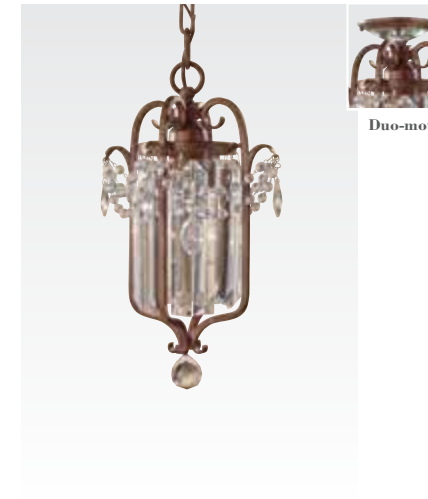

Gianna Scuro

F2474/1 MBZ
H: 14.625" D: 10.5"
Semi-Flush Mount H: 14.625"
(1) 100W Medium
Hand Polished Crystal