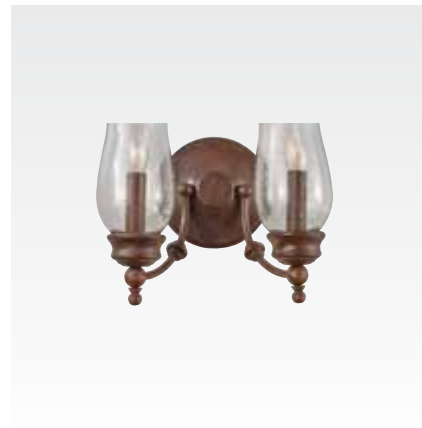

WB1598 HTBZ

2-Tier Chandelier

F2785/3+6 HTBZ
H: 32.25" D: 29.375"
(9) 60W Candelabra

Semi-Flush Duo-Mount

SF309 HTBZ
H: 16.8125" D: 10"
3' Chain Included
Semi-Flushmount H: 16.1875"
(3) 60W Candelabra

Wall Sconce

WB1597 HTBZ
H: 10.375" W: 5.75" E: 7.625"
(1) 60W Candelabra

Wall Sconce

WB1598 HTBZ
H: 10.3125" W: 11" E: 6.625"
(2) 60W Candelabra