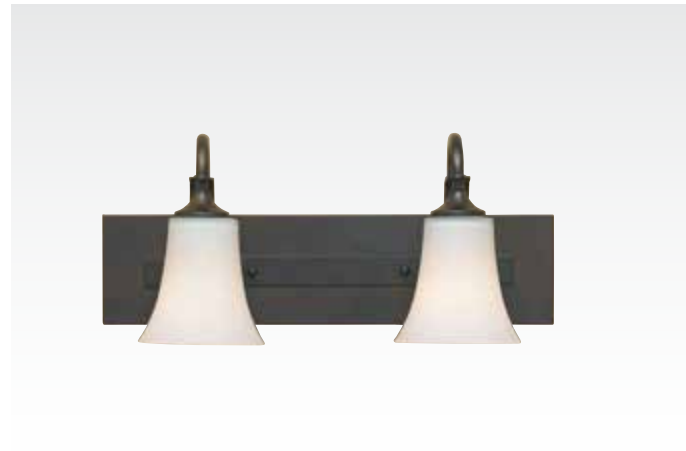

VS12702-ORB