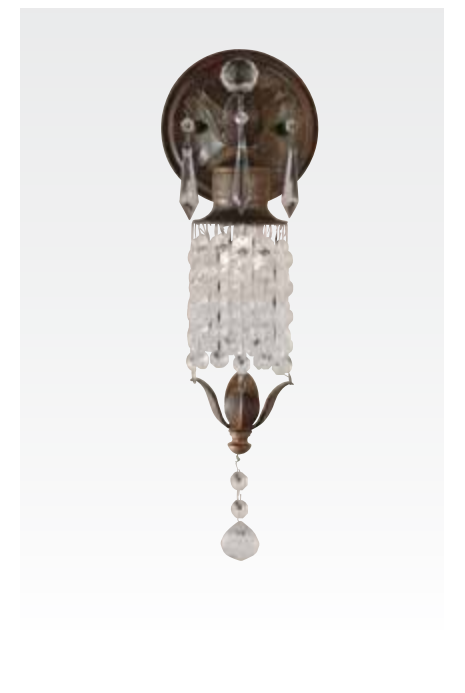

Duo-Mount Chandelier

F1882/5 BRB
H: 22.5" D: 16"
Semi-Flush Mount H: 23"
(5) 60W Candelabra

WB1216 BRB