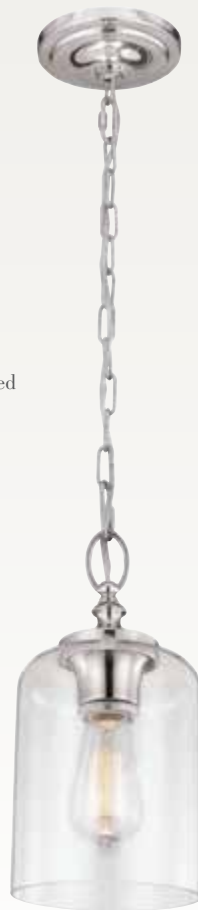

Mini-Pendant
P1320 PN
H: 13.1875" D: 6.5"
5' Chain Included
(1) 60W Medium
Antique Bulb Recommended