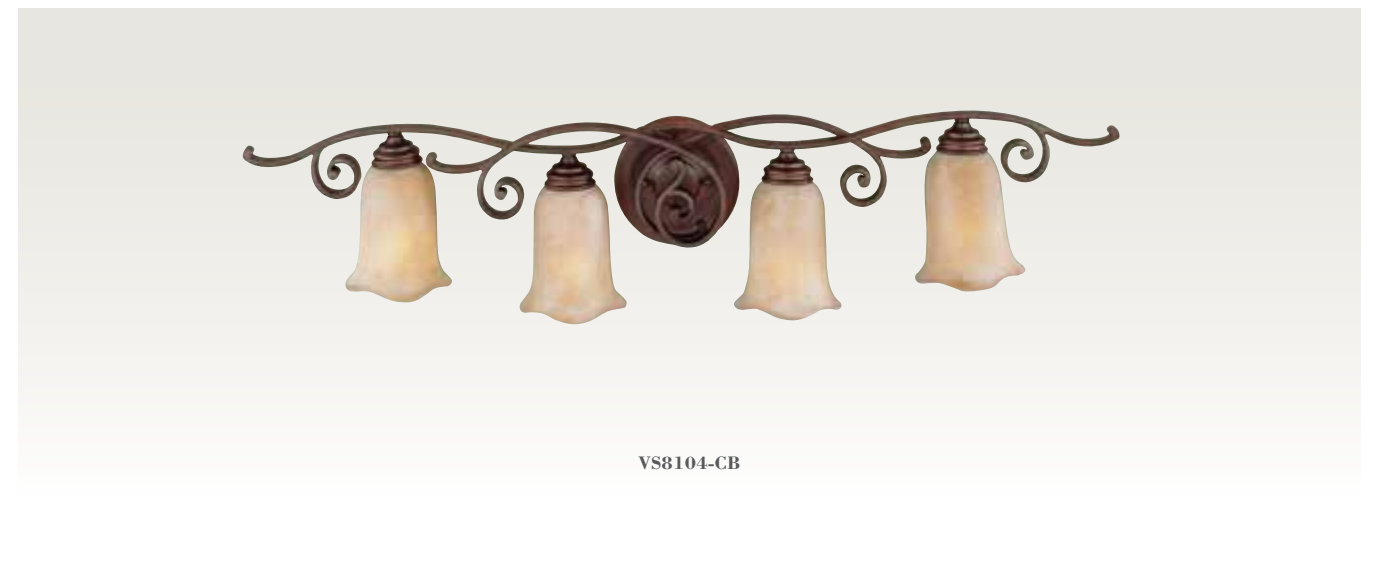

VS8103-CB

WB1193 CB

VS8104-CB

Mini-Pendant

P1071 CB
H: 26" D: 9.5"
5' Chain
(1) 100W Medium

Wall Sconce

WB1194 CB
H: 7.5" W: 14.5" E: 6.5"
(1) 100W Medium

Semi-Flushmount

SF177 CB
H: 10.5" D: 13"
(2) 100W Medium

Wall Sconce

WB1195 CB
H: 18" W: 12.5" E: 7"
(2) 60W Candelabra

3-Light Vanity

VS8103-CB
H: 8.5" L: 30" E: 5.25"
(3) 100W Medium

Wall Sconce

WB1193 CB
H: 16.5" W: 4.75" E: 6.75"
(1) 100W Medium

4-Light Vanity

VS8104-CB
H: 8.5" L: 38" E: 5.25"
(4) 100W Medium