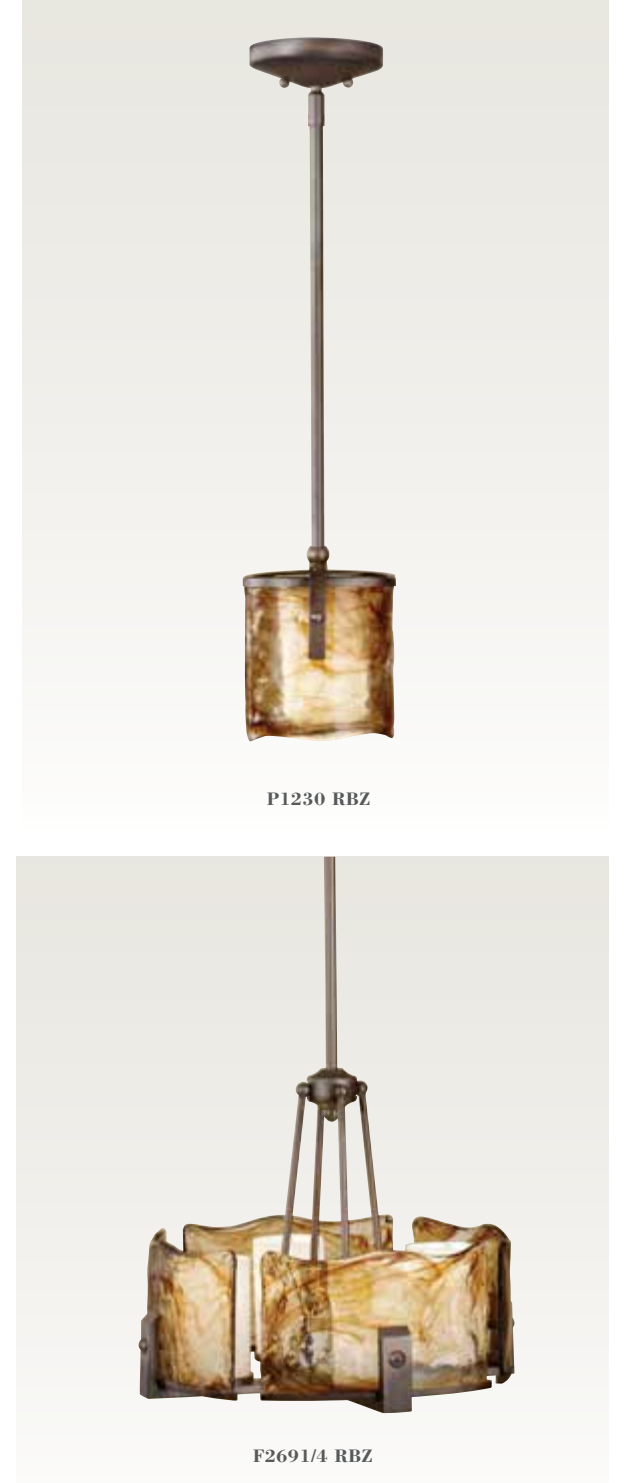

P1230 RBZ

F2691/4 RBZ

Mini-Pendant

P1230 RBZ

H: 8.125" D: 7.5"

Adj H: 11.375"-53.375"

(3) 12" stems & (1) 6" stem

(1) 100W Medium

5-Light Chandelier

F2689/5 RBZ

H: 16.375" D: 28.375"

Adj H: 19.75"-73.75"

(4) 12" stems & (1) 6" stem

(5) 100W Medium

Uplight

F2691/4 RBZ

H: 15.5" D: 19.5"

Adj H: 18.875"-72.875"

(4) 12" stems & (1) 6" stem

(4) 100W Medium