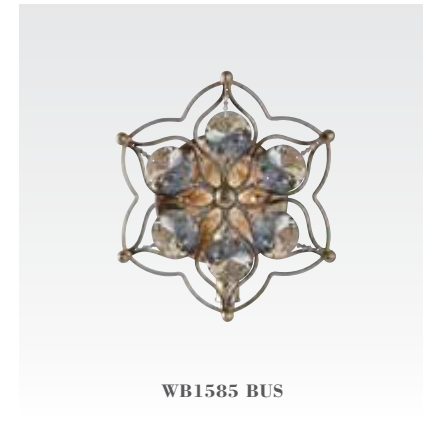

Leila Collection

Finish: Burnished Silver (BUS)
Featuring: Sunflower Shape Bauhinia Crystals

F2740/6 BUS
H: 27" D: 27.75"
7' Chain Included
(6) 60W Candelabra

Leila Collection

FM374 BUS

Duo-Mount Chandelier

F2741/3 BUS
H: 21.625" D: 19.375"
5' Chain Included
Semi-Flushmount H: 20.5"
(3) 60W Candelabra

Flushmount

FM374 BUS
H: 8.25" D: 14.125"
(2) 60W Medium

Duo-Mount Mini Chandelier

F2742/1 BUS
H: 13.75" D: 12.625"
5' Chain Included
Semi-Flushmount H: 13.5"
(1) 100W Medium

Wall Sconce

WB1585 BUS
H: 9.375" W: 8.25" E: 4"
(1) 60W Candelabra

Wall Sconce

WB1579 BUS
H: 16.25" W: 10.625" E: 5.125"
(2) 60W Candelabra