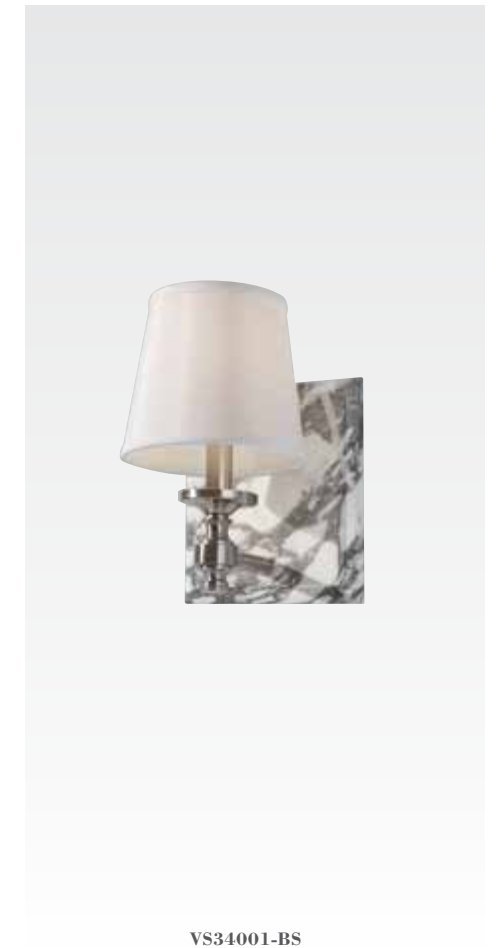

VS34001-BS