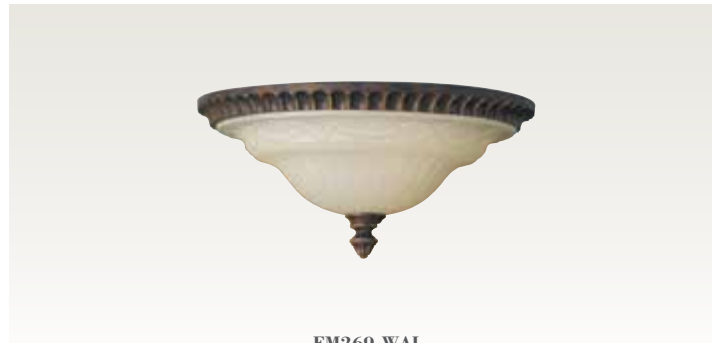

Pendant Chandelier

F2222/4 WAL
H: 31.5" D: 27"
(4) 60W Medium

5-Light Chandelier

F2397/5 WAL
H: 21.25" D: 25"
(5) 100W Medium

Duo-Mount Chandelier

F2221/4 WAL
H: 20" D: 18"
(4) 100W Medium

FM270 WAL

WB1288 WAL