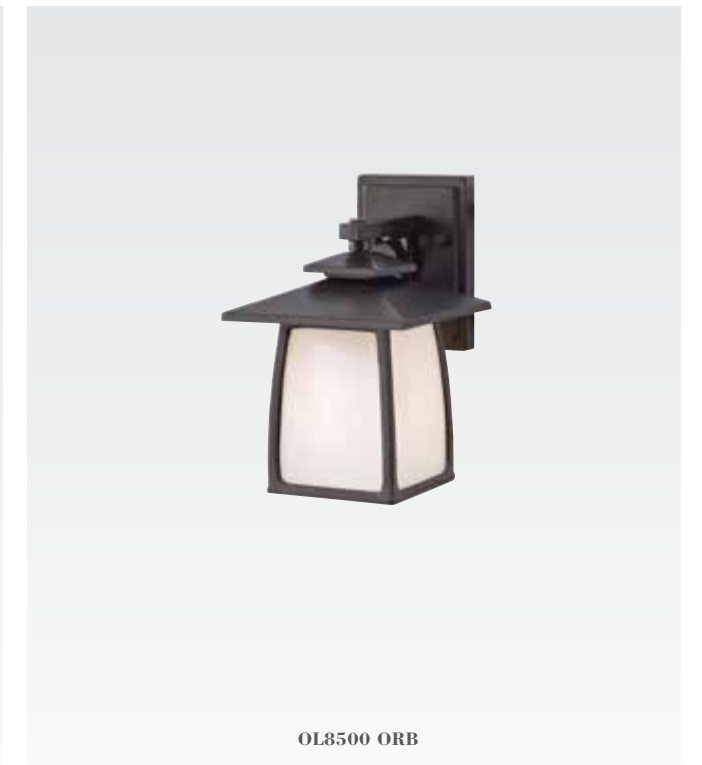

OL8502 ORB

OL8500 ORB

Flushmount

OL8513 ORB
H: 6 13/16" W: 9" Square
(2) 60W Medium
ⓐ

Wall Lantern

OL8502 ORB
H: 13 7/8" W: 9" E: 10 7/16"
Backplate: 7 7/8" x 4 3/4" Rect.
Mount-Top: 2 1/4"
(1) 100W Medium
ⓐ

Wall Lantern

OL8501 ORB
H: 12 1/2" W: 7 7/8" E: 9 3/16"
Backplate: 6 1/2" x 4 1/2" Rect.
Mount-Top: 2 1/16"
(1) 100W Medium
ⓐ

Wall Lantern

OL8500 ORB
H: 10 5/16" W: 7" E: 8 5/16"
Backplate: 6 1/2" x 4 1/2" Rect.
Mount-Top: 2 1/16"
(1) 60W Medium
ⓐ