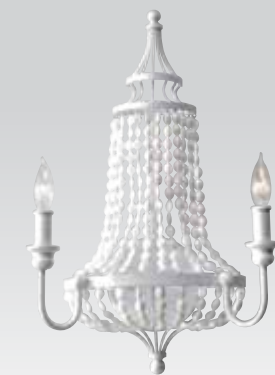

6-Light Chandelier

F2808/6 WSG
H: 38.125" D: 24.125"
(6) 60W Candelabra
Round Finial Included

4-Light Chandelier

F2807/4 WSG
H: 30.125" D: 18.125"
(4) 60W Candelabra
Round Finial Included

F2799/1 WSG

WB1605 WSG

WB1604 WSG

Duo-Mount Chandelier

F2799/1 WSG
H: 20.25" D: 12.25"
Semi-Flushmount H: 20.75"
(1) 100W Medium
Round Finial Included

Wall Sconce

WB1605 WSG
H: 20.5" W: 12.375" E: 6.25"
(2) 60W Candelabra
Round Finial Included

Wall Sconce

WB1604 WSG
H: 10" W: 8.625" E: 4.375"
(1) 60W Candelabra
Round Finial Included

Semi-Flushmount

SF311 WSG
H: 14.875" D: 18.25"
(3) 60W Medium
Round Finial Included

Flushmount

FM376 WSG
H: 8.75" D: 15.75"
(3) 60W Medium
Round Finial Included