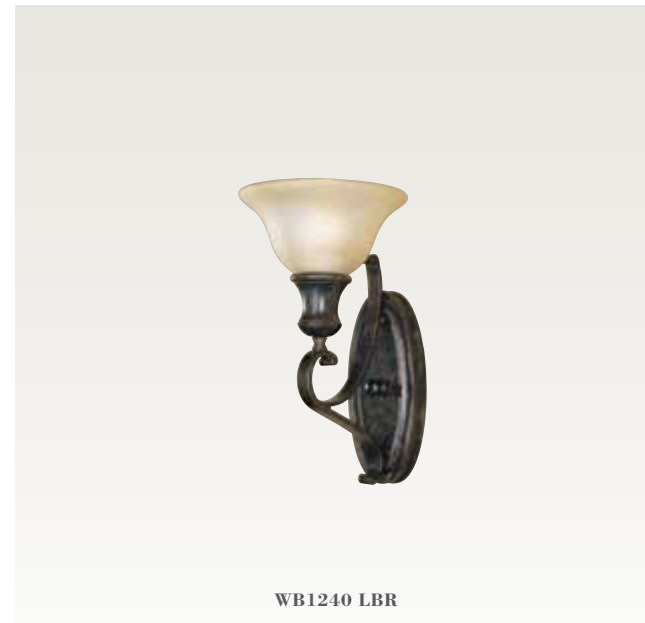

5-Light Chandelier

F1929/5 LBR
H: 25.5" D: 24.5"
(5) 60W Candelabra

Uplight

F1931/3 LBR
H: 28.25" D: 24.25"
(3) 100W Medium

Mini-Pendant

P1082 LBR
H: 19.5" D: 6"
5' Chain
(1) 100W Medium

Semi-Flushmount

SF194 LBR
H: 12.75" D: 17.75"
(2) 100W Medium

Semi-Flushmount

SF231 LBR
H: 11" D: 14.75"
(2) 100W Medium

Wall Sconce

WB1240 LBR
H: 13.25" W: 7.25" E: 8.25"
(1) 100W Medium
Ⓛ

Flushmount

FM266 LBR
H: 7" D: 14"
(2) 60W Medium
Ⓛ

3-Light Vanity

VS9203-LBR
H: 9.25" W: 26.25" E: 10"
(3) 100W Medium
Ⓛ