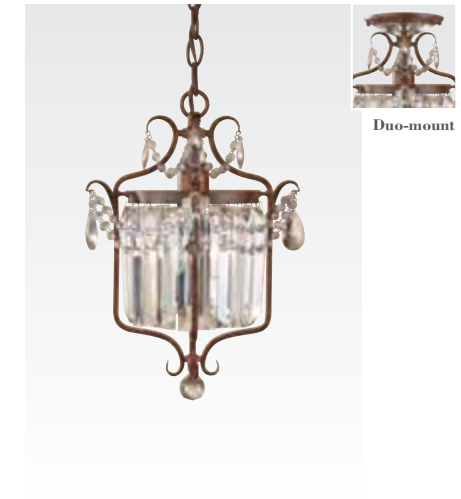

Gianna Scuro

F2473/1 MBZ
H: 12.875" D: 7.5625"
Semi-Flush Mount H: 12.875"
(1) 100W Medium
Hand Polished Crystal