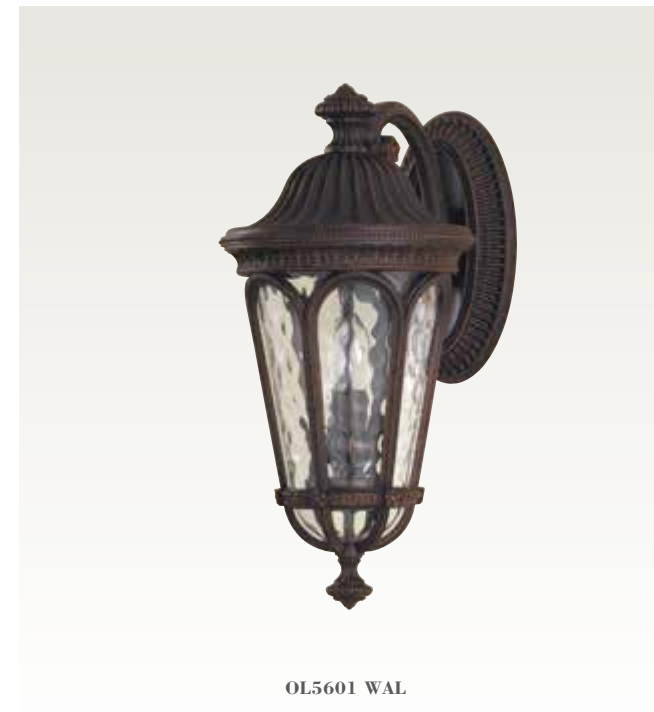

H: 24 1/2" D: 10 1/2"

(3) 60W Candelabra

FEISS

Regent Court Collection

OL5613 WAL

OL5603 WAL

OL5601 WAL

OL5600 WAL