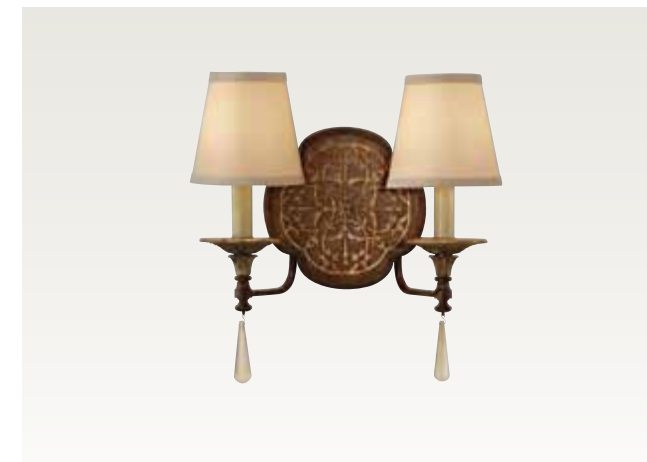

Uplight Chandelier

F2603/4 BRB/OBZ

H: 44.75" D: 32.25"

(4) 100W Medium

FEISS

Marcella Collection

F2697/3 BRB/OBZ

WB1530 BRB/OBZ