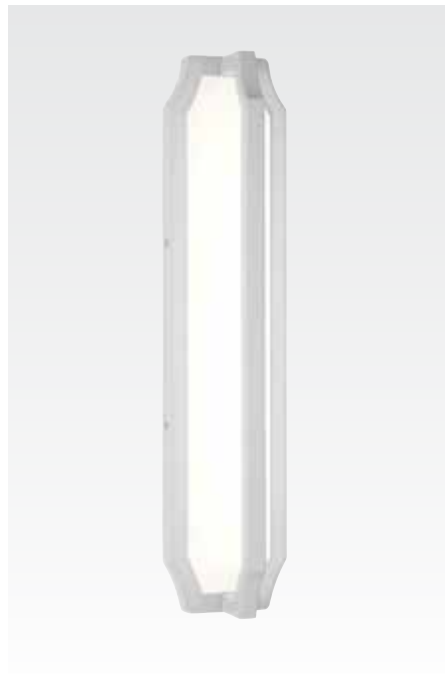

Wall Sconce

WB1742 HGG
H: 22" W: 5" E: 4"
(1) LED 2700K | 545 Lumens
Ⓢ Ⓡ LED