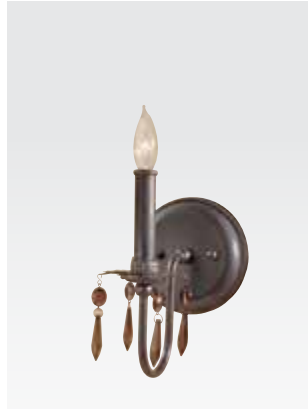

WB1603 RI Marcia
H: 11.75" W: 5.5" E: 7.625"
(1) 60W Candelabra
Chocolate Truffle Crystal
Ⓢ