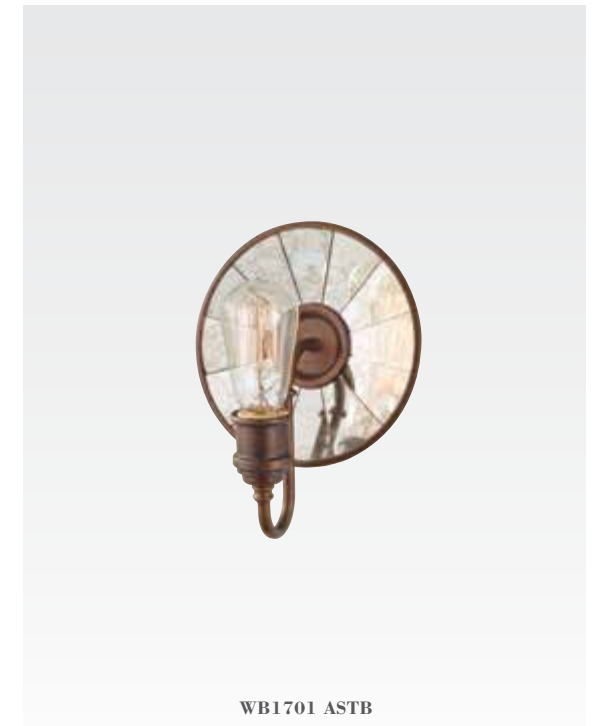

F2823/3+1 ASTB

WB1701 ASTB

4-Light Chandelier

F2823/3+1 ASTB
H: 6.875" D: 32.125"
Adj H: 9.5"-63.5"
(4) 12" stems & (1) 6" stem
(3) 100W Medium, (1) GU10 Bi-Pin 50W
Antique Bulbs Recommended

Pendant Chandelier

P1281 ASTB
H: 5.75" D: 21.5"
Adj H: 8.625"-62.625"
(4) 12" stems & (1) 6" stem
(3) 100W Medium
Antique Bulbs Recommended

Wall Sconce

WB1701 ASTB
H: 9.75" W: 7.75" E: 6"
(1) 100W Medium
Antique Bulb Recommended
Ⓢ Ⓜ