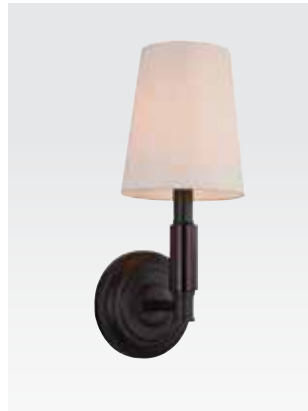

WB1717 ORB Lismore
H: 14.875" W: 5.5" E: 6.375"
(1) 60W Candelabra
Ⓢ