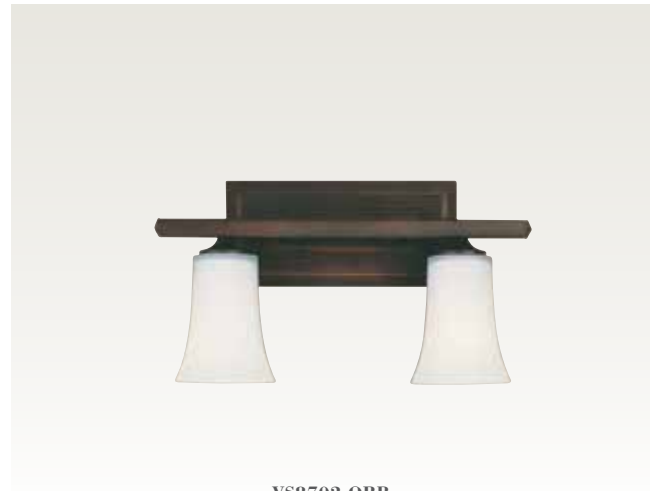

Boulevard Collection

Finish: Oil Rubbed Bronze (ORB)
Glass: White Opal Etched

VS8702-ORB