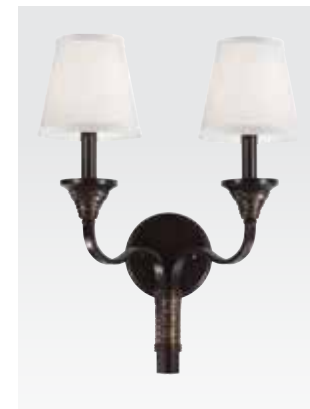

WB1735 AZ/WBR Arbor Creek
H: 18.625" W: 14.375" E: 8.375"
(2) 60W Candelabra
Ⓢ