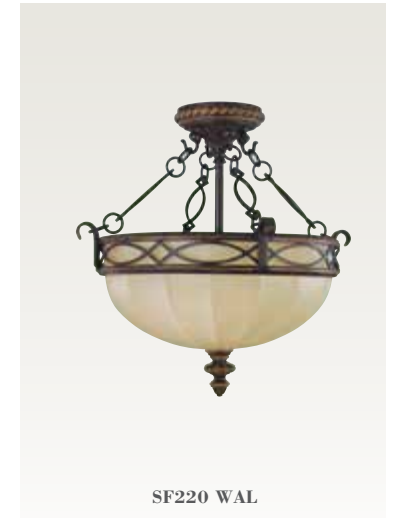

Flushmount	Flushmount	Wall Sconce	Wall Sconce	Wall Sconce	Wall Sconce
FM270 WAL H: 6.5" D: 15" (2) 60W Medium Ⓢ	FM269 WAL H: 6" D: 13" (2) 60W Medium Ⓢ	WB1289 WAL H: 24" W: 14.5" E: 7.25" (2) 60W Candelabra Ⓢ	WB1288 WAL H: 12.25" W: 9" E: 4" (1) 100W Medium ♿	WB1330 WAL H: 8" W: 6.25" E: 4" (1) 60W Candelabra Requires a 2" x 4" outlet box for installation. ♿	WB1331 WAL H: 12" W: 9.5" E: 5" (1) 100W Medium Ⓢ

Mirror	Mirror	Duo-Mount Uplight	Semi-Flushmount	Semi-Flushmount	Flushmount
MR1077 WAL H: 33" W: 21" E: 1" BEVEL: 1"	MR1066 WAL H: 36.5" W: 28" E: 1.625" BEVEL: 1"	F2223/2 WAL H: 21.25" D: 17" (2) 100W Medium Ⓢ	SF220 WAL H: 14.5" D: 15.5" (3) 100W Medium	SF221 WAL H: 18.25" D: 22.5" (3) 100W Medium	FM261 WAL H: 9" D: 14" (3) 60W Medium Ⓢ