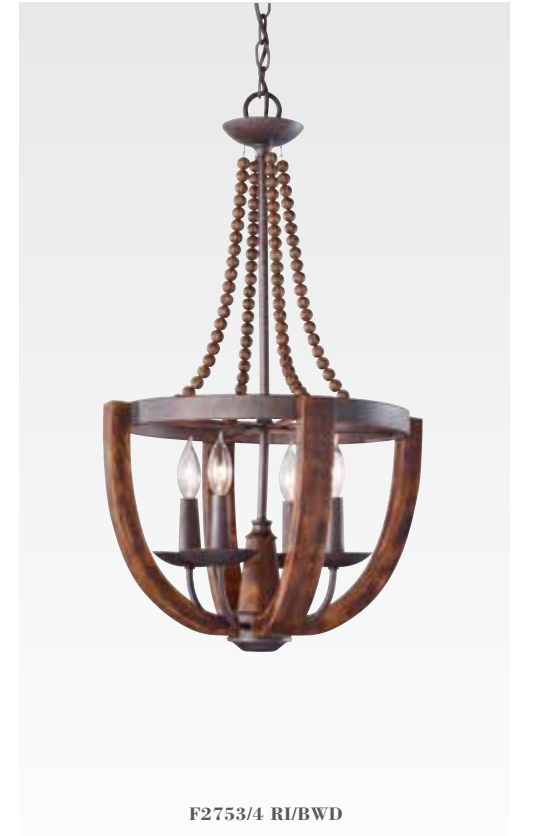

Adan Collection

Finish: Rustic Iron (RI), Burnished Wood (BWD)
 Fabric: Rustic Linen

Island Chandelier

F2751/6 RI/BWD
 H: 29.625" L: 35.625" W: 17.6875"
 Adj H: 37.625"-73.625"
 (6) 12" stems & (2) 6" stem
 (6) 60W Candelabra

Adan Collection

F2749/6 RI/BWD

F2753/4 RI/BWD

F2752/4 RI/BWD

F2750/3 RI/BWD

WB1591 RI/BWD

6-Light Chandelier

F2749/6 RI/BWD
 H: 25.75" D: 26.375"
 (6) 60W Candelabra