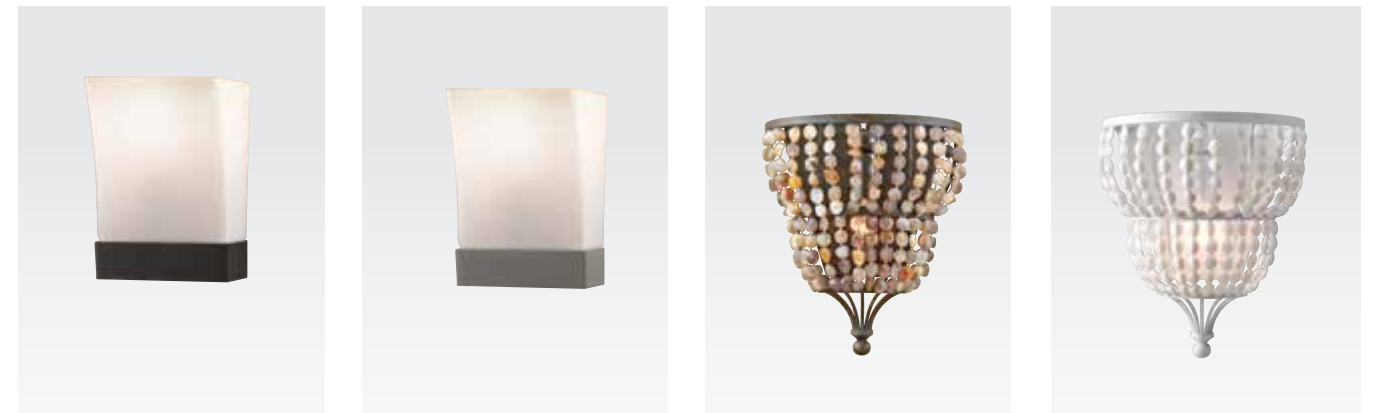

WB1482 ORB Blake
H: 9" W: 6.625" E: 4"
(1) 100W Medium
Ⓢ ♿

WB1482 BS Blake
H: 9" W: 6.625" E: 4"
(1) 100W Medium
Ⓢ ♿

WB1604 RI Maarid
H: 10" W: 8.625" E: 4.375"
(1) 60W Candelabra
Multi-Color Polished Stones
Ⓢ

WB1604 WSG Maarid
H: 10" W: 8.625" E: 4.375"
(1) 60W Candelabra
Semi Gloss White Beads
Ⓢ

www.feiss.com