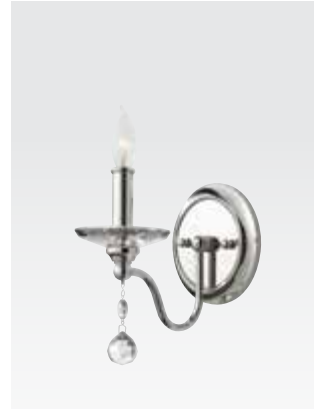

WB1606 PN Malia
H: 10.625" W: 5.5" E: 7.125"
(1) 60W Candelabra
Plated Smoke Crystals
Ⓢ