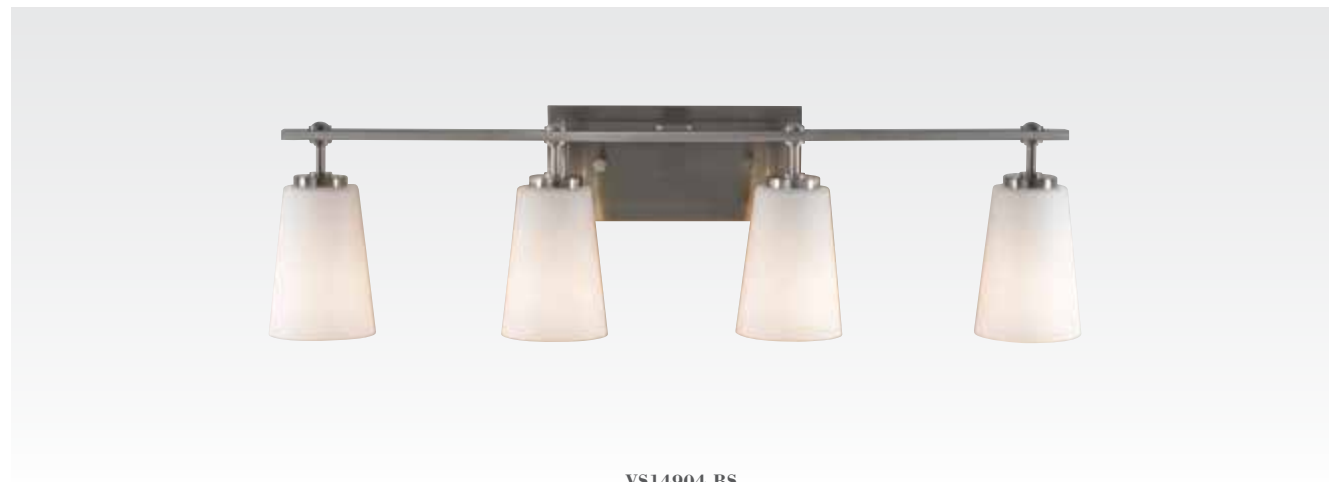

Finish: Corinthian Bronze (CB)
Glass: Pearl

VS14901-BS

VS14902-BS

VS14903-BS

VS14904-BS

1-Light Vanity

VS14901-BS
H: 10" L: 4.5" E: 5.75"
(1) 100W Medium
⓪ Ⓜ

2-Light Vanity