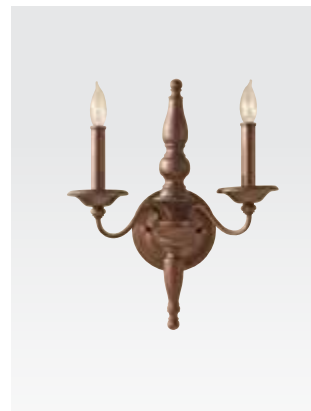

WB1599 PRBZ Yorktown Heights
H: 16.5" W: 12.5" E: 6.75"
(2) 60W Candelabra
Ⓢ

FEISS