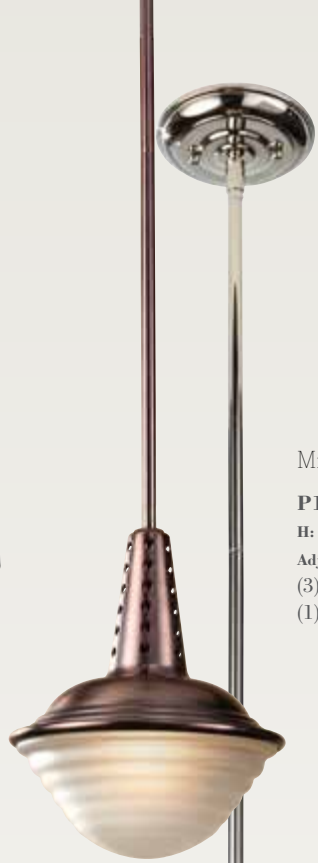

Mini-Pendant

P1270 PCBZ
H: 11" D: 8.5"
Adj H: 13.5"-55.5"
(3) 12" stems & (1) 6" stem
(1) 100W Medium