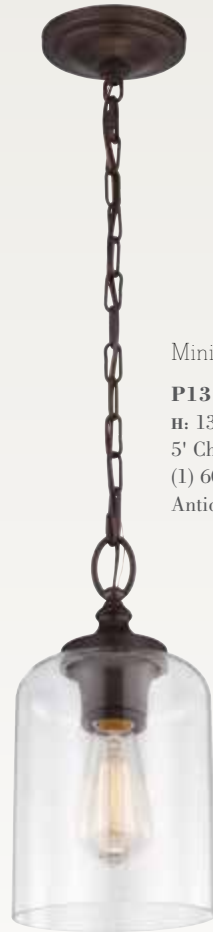

Mini-Pendant
P1310 ORB
H: 13.1875" D: 6.5"
5' Chain Included
(1) 60W Medium
Antique Bulb Recommended

Mini-Pendant
P1310 PN
H: 13.1875" D: 6.5"
5' Chain Included
(1) 60W Medium
Antique Bulb Recommended

Mini-Pendant
P1310 BS
H: 13.1875" D: 6.5"
5' Chain Included
(1) 60W Medium
Antique Bulb Recommended