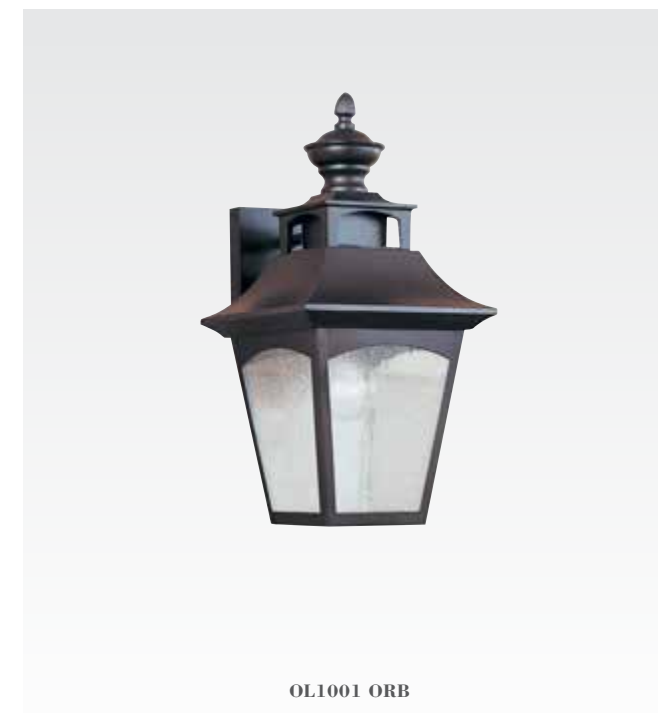

Wall Lantern

OL1004 ORB
H: 25" W: 13" E: 13 3/4"
Backplate: 12" x 5" Rect.
(4) 60W Candelabra
Die Cast Alumium

Wall Lantern

OL1002 ORB
H: 18 1/2" W: 9 1/2" E: 10 3/8"
Backplate: 5" x 4" Rect.
(1) 150W Medium
Die Cast Alumium

Wall Lantern

OL1001 ORB
H: 16" W: 8" E: 8 3/4"
Backplate: 5" x 4 1/2" Rect.
(1) 150W Medium
Die Cast Alumium

Wall Lantern

OL1000 ORB
H: 11 1/2" W: 6" E: 6 3/4"
Backplate: 5" x 4 1/2" Rect.
(1) 100W Medium
Die Cast Alumium