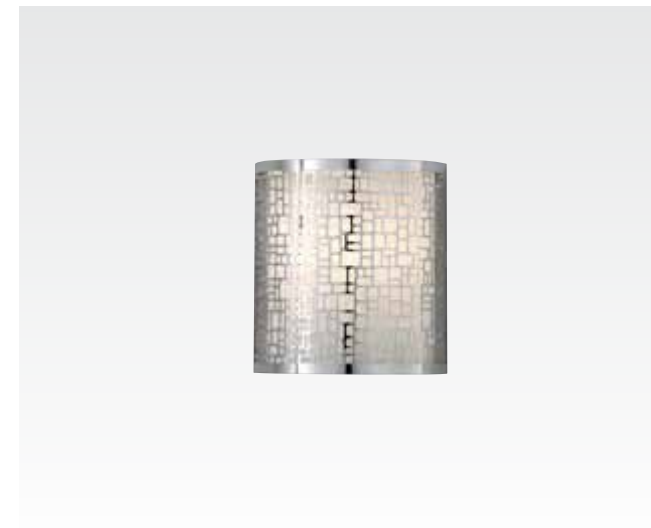

Joplin Collection

Finish: Chrome (CH), Light Antique Bronze (LAB)
Fabric: Beige Silk, Off White Silk

Joplin Collection

WB1564 CH

Pendant Chandelier

F2638/3 CH
H: 9" D: 19.75"
Adj H: 12"-54"
(3) 12" stems & (1) 6" stem
(3) 100W Medium

Pendant Chandelier

F2638/3 LAB
H: 9" D: 19.75"
Adj H: 12"-54"
(3) 12" stems & (1) 6" stem
(3) 100W Medium

Mini-Pendant

P1218 CH
H: 8" D: 8"
Adj H: 11"-53"
(3) 12" stems & (1) 6" stem
(1) 100W Medium

Mini-Pendant

P1218 LAB
H: 8" D: 8"
Adj H: 11"-53"
(3) 12" stems & (1) 6" stem
(1) 100W Medium

Wall Sconce

WB1564 CH
H: 9" W: 8" E: 4"
(1) 60W Candelabra

Wall Sconce

WB1564 LAB
H: 9" W: 8" E: 4"
(1) 60W Candelabra