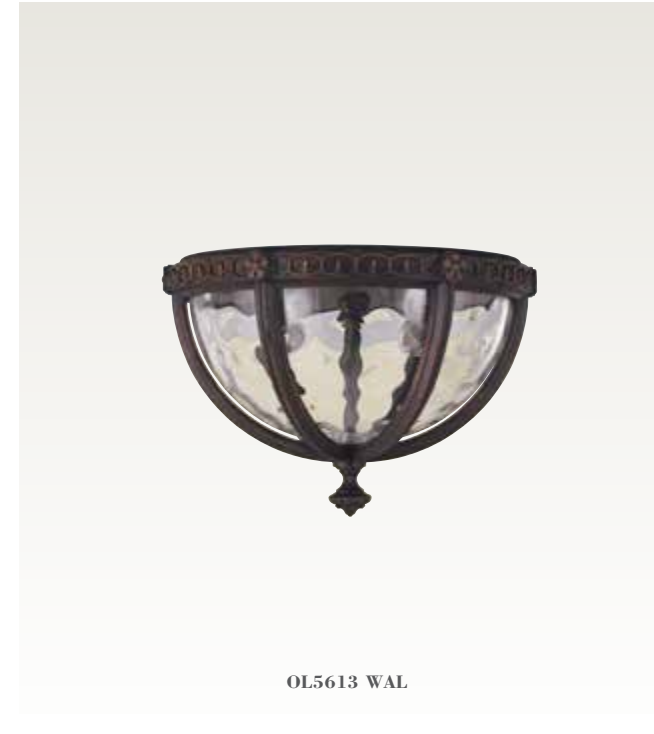

H: 24 1/2" D: 10 1/2"

(3) 60W Candelabra

FEISS

Regent Court Collection

OL5613 WAL

OL5603 WAL

OL5601 WAL

OL5600 WAL