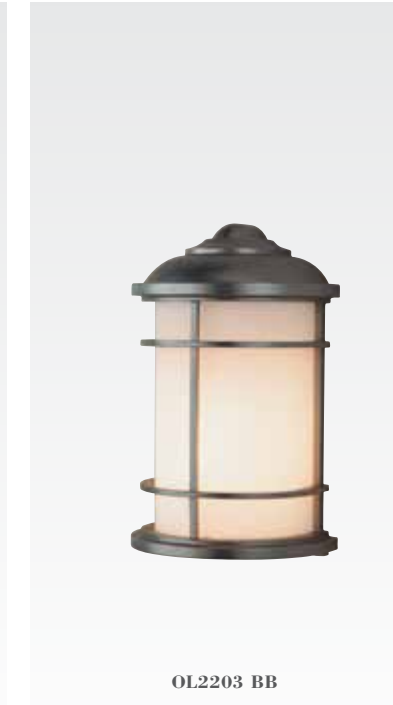

Lighthouse Collection

Finish: Burnished Bronze (BB)

Glass: Opal Etched

Post & Pier Mount available in Burnished Bronze (BB) finish.

Duo-Mount Hanging Lantern

OL2209 BB
H: 12 1/2" D: 7"
Canopy: 5 3/16" Round
15' of wire
5' of Chain
(1) 100W Medium

Post/Pier Lantern

OL2207 BB
H: 18 1/4" D: 9"
(1) 150W Medium

Lighthouse Collection

Flushmount

OL2213 BB
H: 5 1/2" D: 10"
(2) 40W Medium

Pocket Wall Lantern

OL2203 BB
H: 11" W: 7" E: 4 1/2"
Mount-Top: 6 1/4"
(1) 100W Medium

Wall Lantern

OL2200 BB
H: 11" W: 4 1/2" E: 6 1/4"
Backplate: 7 1/2" x 4 1/2" Rect.
Mount-Top: 3"
(1) 100W Medium

Wall Lantern

OL2202 BB
H: 14 1/2" W: 9" E: 11"
Backplate: 8 1/8" x 5 1/8" Rect.
Mount-Top: 6 1/4"
(1) 100W Medium

Wall Lantern

OL2201 BB
H: 13 1/2" W: 7" E: 9"
Backplate: 8 1/2" x 4 1/2" Rect.
Mount-Top: 3"
(1) 100W Medium