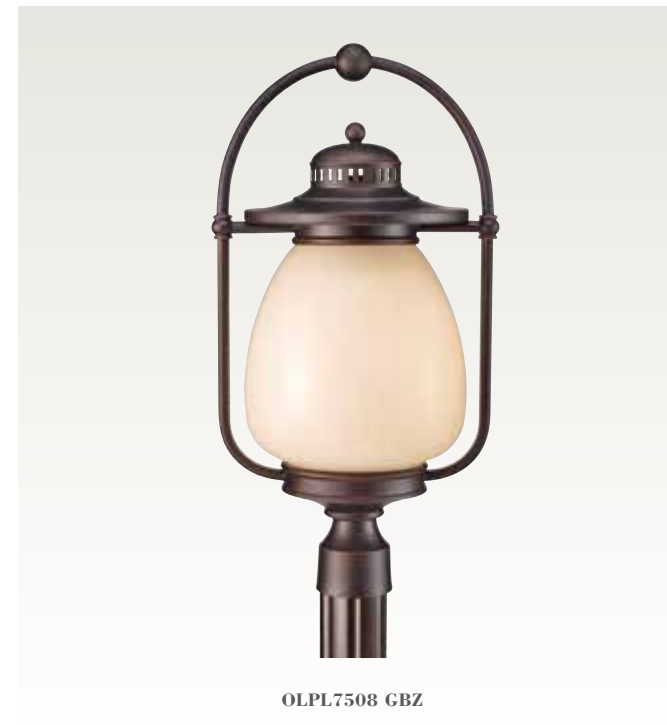

OLPL7411 GBZ

OLPL7508 GBZ