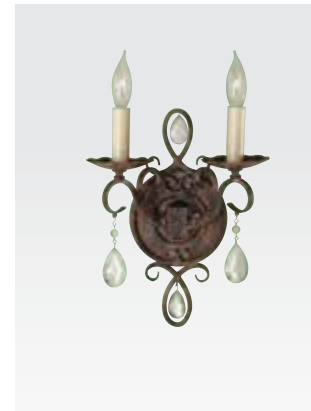

WB1543 OBZ Valentina
H: 19" W: 10.5" E: 5"
(3) 60W Candelabra
Clear Cut Polished Crystal
Ⓢ

WB1227 SGW Chateau Blanc
H: 11.75" W: 8.5" E: 4.5"
(2) 60W Candelabra
Prismatic Glass Crystal
Ⓢ

WB1227 MBZ Chateau
H: 11.75" W: 8.5" E: 4.5"
(2) 60W Candelabra
Prismatic Glass Crystal
Ⓢ