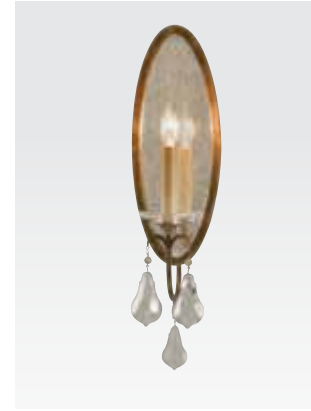

WB1447 MBZ Gianna Scuro
H: 26.125" L: 5.5" E: 4.625"
(1) 60W Candelabra
Hand Polished Crystal
Ⓢ

WB1447 GS Gianna
H: 26.125" L: 5.5" E: 4.625"
(1) 60W Candelabra
Hand Polished Crystal
Ⓢ

FEISS

Wall Sconces