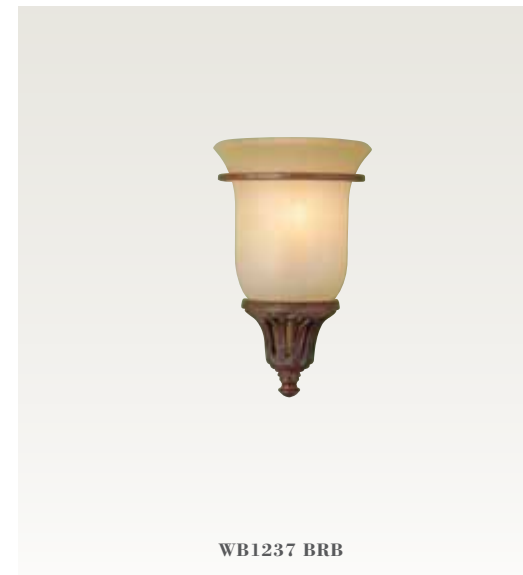

Finish: British Bronze (BRB)
Glass: Excavation

WB1237 BRB

13-Light Chandelier

F1918/12+1 BRB
H: 54.25" D: 47.25"
(12) 60W Medium
(1) 100W Medium

Semi-Flushmount

SF193 BRB
H: 14.25" D: 18.75"
(2) 100W Medium

Flushmount

FM232 BRB
H: 7.75" D: 17.5"
(2) 60W Medium
Ⓞ

Wall Sconce

WB1238 BRB
H: 13.5" W: 11" E: 6"
(1) 100W Medium
Ⓞ

Uplight

F2112/3 BRB
H: 28.5" D: 22"
(3) 100W Medium
Ⓞ

7-Light Chandelier

F1919/6+1 BRB
H: 36.5" D: 36"
(6) 60W Medium
(1) 100W Medium

Wall Sconce

WB1237 BRB
H: 9.5" W: 6" E: 3.5"
(1) 60W Candelabra
♿

Wall Sconce

WB1236 BRB
H: 8.25" W: 13" E: 5.25"
(1) 100W Medium
Ⓞ