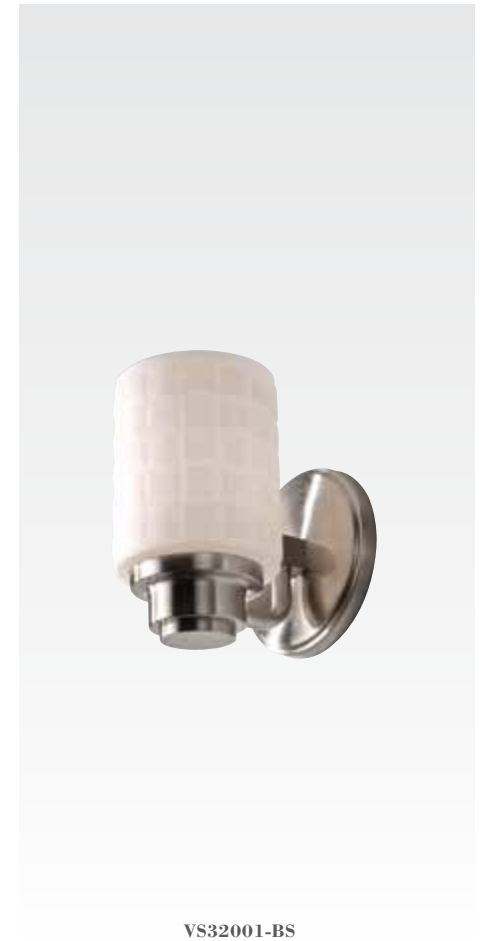

VS32001-BS