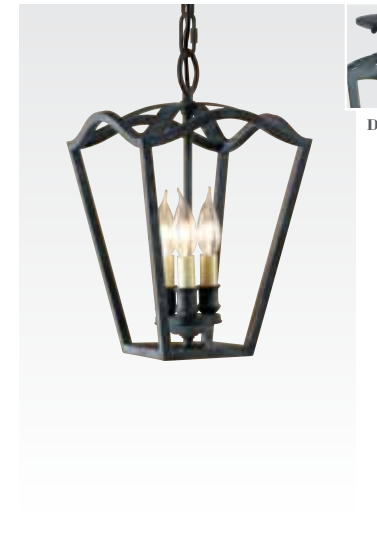

F2324/3 AF
H: 15.25" **L:** 10" **W:** 10"
5' of Chain
Semi-Flush Mount **H:** 15.75"
(3) 60W Candelabra

King's Table