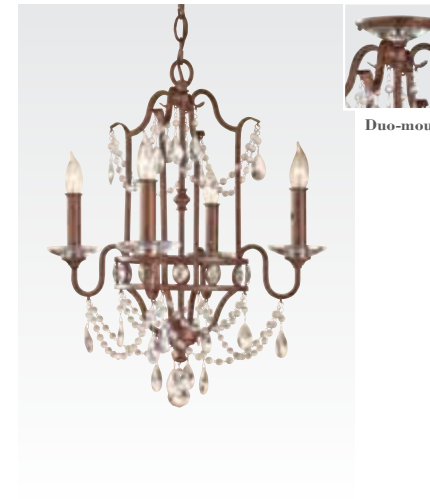

Dutchess

F2709/1 BUS
 H: 18.5" D: 9.875"
 (1) 100W Medium
 Clear Cut Crystal

Mademoiselle

F1800/4 PBR
 H: 22" D: 15.5"
 (4) 60W Candelabra
 Hand Polished Crystal

Duo-mount

Clarrisa

F2723/3 FG
 H: 20.875" D: 18.5"
 Semi-Flush Mount H: 19.875"
 (3) 60W Candelabra
 Champagne Plated Crystal