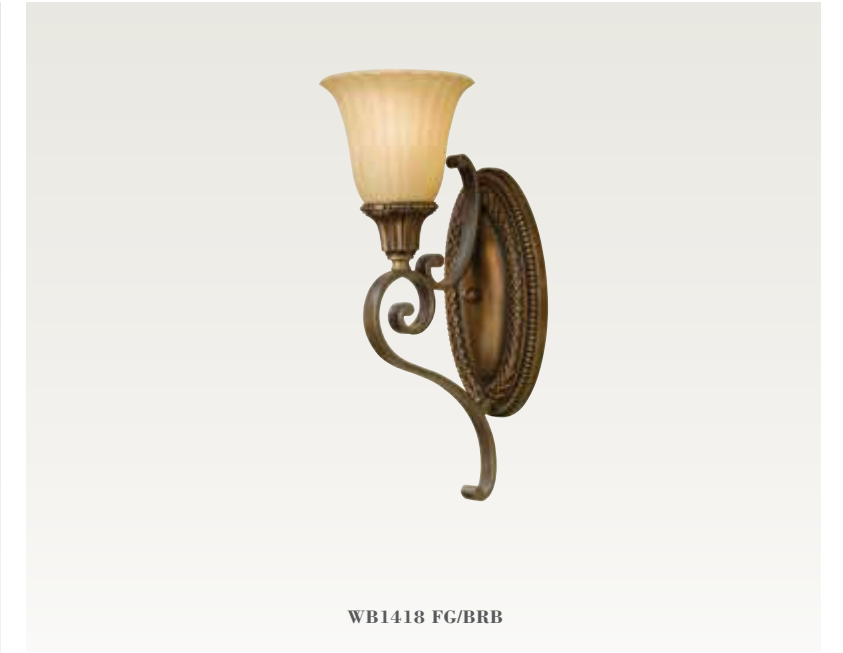

Kelham Hall & Somerset Collection

Finish: Firenze Gold (FG), British Bronze (BRB)
Glass: Indian Scavo, Dark Cream Scavo

Kelham Hall Collection

Kelham Hall
Mini-Pendant

P1189 FG/BRB
H: 7.375" D: 5.875"
Adj H: 10.75"-52.75"
(3) 12" stems & (1) 6" stem
(1) 100W Medium

Kelham Hall
Wall Sconce

WB1418 FG/BRB
H: 16.375" W: 5.625" E: 7.75"
(1) 100W Medium
⓪

Kelham Hall
Semi-Flushmount

SF262 FG/BRB
H: 11.5" D: 18"
(2) 100W Medium

Somerset
Semi-Flushmount

SF246 BRB
H: 10.75" D: 14"
(2) 100W Medium

Kelham Hall
Flushmount

FM324 FG/BRB
H: 13.375" D: 6.875"
(2) 60W Medium
⓪