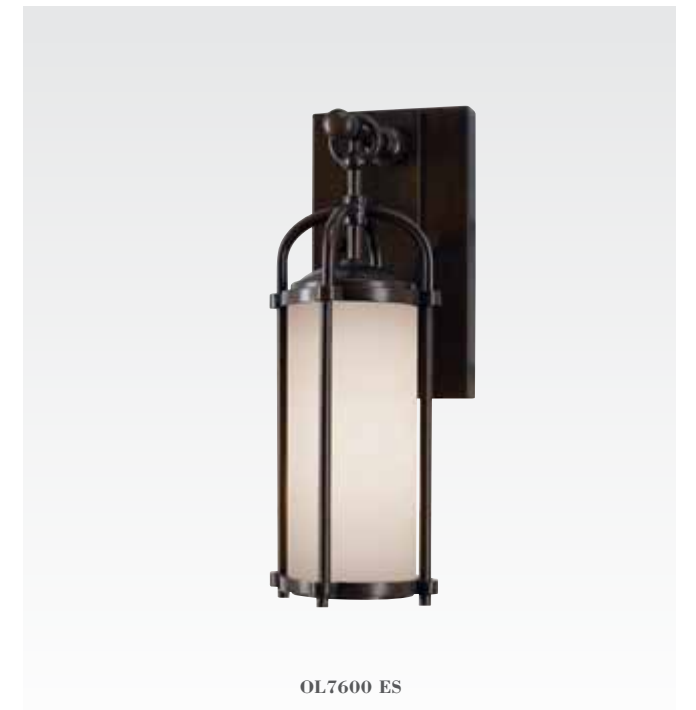

OL7601 ES

OL7600 ES

Coordinating fans for this collection can be seen at www.montecarlofans.com.

Wall Lantern

OL7602 ES
H: 24 3/4" W: 9 1/2" E: 11"
Backplate: 4 1/2" x 12 1/2" Rect.
Mount-Top: 9 5/8"
(1) 150W Medium
Die Cast Alumium
Ⓢ

Wall Lantern

OL7601 ES
H: 20 5/8" W: 7 5/8" E: 9 1/8"
Backplate: 4 1/2" x 11 1/4" Rect.
Mount-Top: 8 1/2"
(1) 150W Medium
Die Cast Alumium
Ⓢ

Wall Lantern

OL7604 ES
H: 16 7/8" W: 6 1/8" E: 7 1/2"
Backplate: 4 1/2" x 9 1/8" Rect.
Mount-Top: 4 7/8"
(1) 100W Medium
Die Cast Alumium
Ⓢ

Wall Lantern

OL7600 ES
H: 13 1/4" W: 4 3/4" E: 5 3/4"
Backplate: 4 1/2" x 7 1/2" Rect.
Mount-Top: 3 3/4"
(1) 100W Medium
Die Cast Alumium
Ⓢ