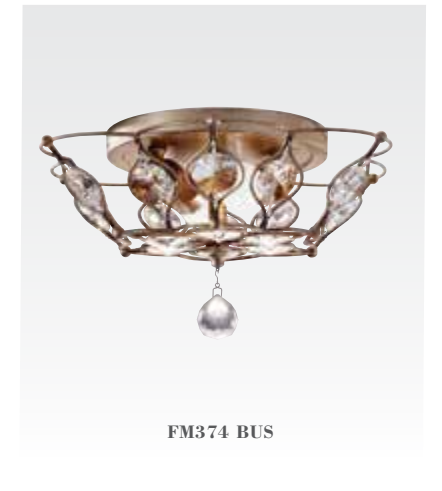

Leila Collection

Finish: Burnished Silver (BUS)
Featuring: Sunflower Shape Bauhinia Crystals

6-Light Chandelier

F2740/6 BUS
H: 27" D: 27.75"
7' Chain Included
(6) 60W Candelabra

Leila Collection

F2741/3 BUS