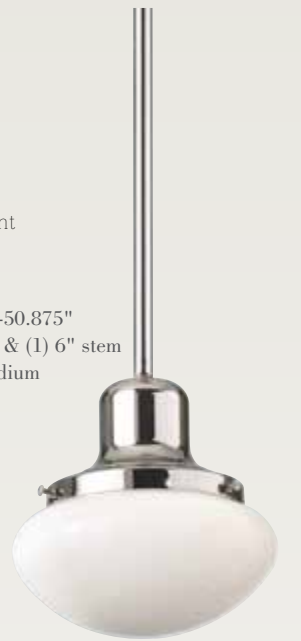

Urban Renewal Collection

Mini-Pendant

P1233 PN
H: 6" D: 6"
Adj H: 8.875"-50.875"
(3) 12" stems & (1) 6" stem
(1) 100W Medium