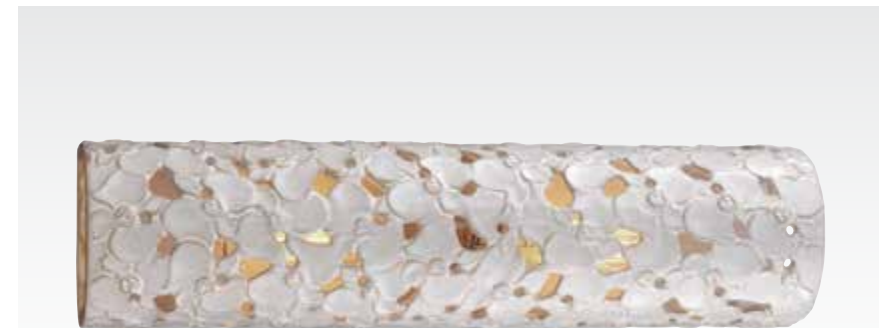

Pendant Chandelier
F2951/4 WTPC/BD
H: 22" D: 12"
(4) 75W Medium
Antique Bulbs Recommended

FEISS

Azalia Collection

FM410 WTPC/BD

WB1738 WTPC/BD

VS52002 WTPC/BD

P1323 WTPC/BD

Flushmount