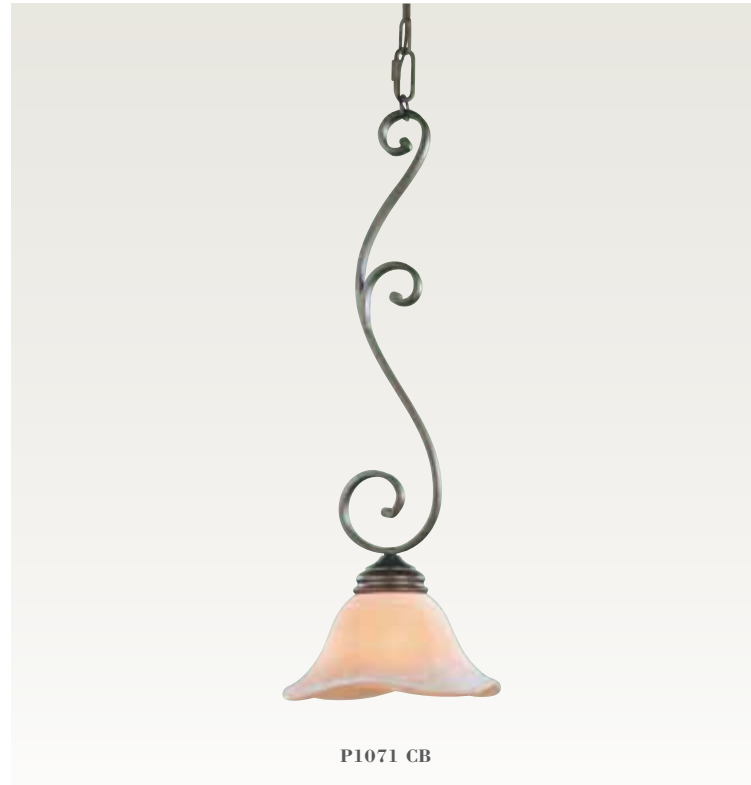

Mini-Pendant

P1071 CB
H: 26" D: 9.5"
5' Chain
(1) 100W Medium

Wall Sconce

WB1194 CB
H: 7.5" W: 14.5" E: 6.5"
(1) 100W Medium

Semi-Flushmount

SF177 CB
H: 10.5" D: 13"
(2) 100W Medium

Wall Sconce

WB1195 CB
H: 18" W: 12.5" E: 7"
(2) 60W Candelabra

3-Light Vanity

VS8103-CB
H: 8.5" L: 30" E: 5.25"
(3) 100W Medium

Wall Sconce

WB1193 CB
H: 16.5" W: 4.75" E: 6.75"
(1) 100W Medium

4-Light Vanity

VS8104-CB
H: 8.5" L: 38" E: 5.25"
(4) 100W Medium