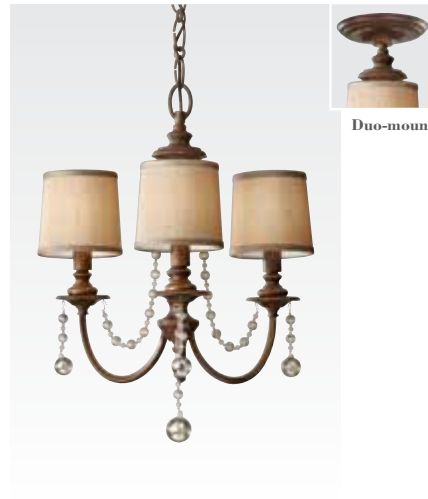

Dutchess

F2709/1 BUS
 H: 18.5" D: 9.875"
 (1) 100W Medium
 Clear Cut Crystal

Mademoiselle

F1800/4 PBR
 H: 22" D: 15.5"
 (4) 60W Candelabra
 Hand Polished Crystal

Duo-mount

Clarrisa

F2723/3 FG
 H: 20.875" D: 18.5"
 Semi-Flush Mount H: 19.875"
 (3) 60W Candelabra
 Champagne Plated Crystal