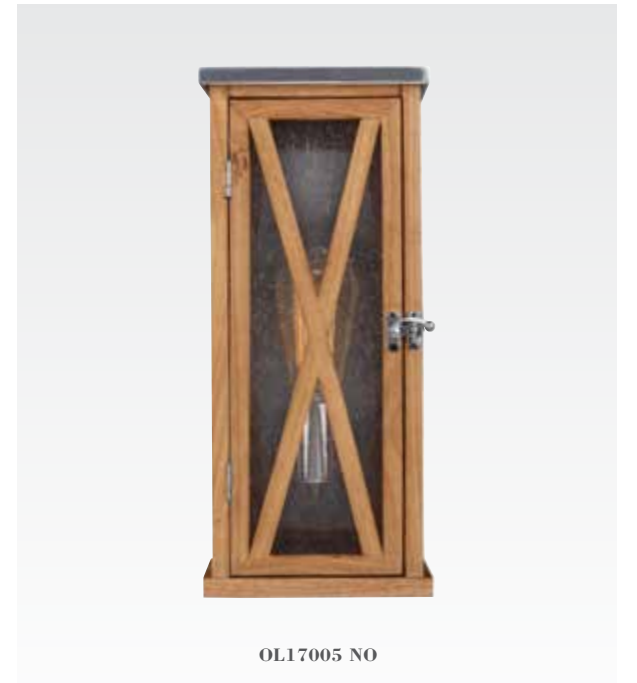

Lumière Collection

Finish: Natural Oak (NO)
Glass: Seeded

Wall Lantern
OL17004 NO
H: 19" W: 11" E: 5 5/8"
(2) 100W Medium
Antique Bulb Recommended
🔌

Wall Lantern
OL17005 NO
H: 14 7/8" W: 6 1/2" E: 4 7/8"
(1) 100W Medium
Antique Bulb Recommended
🔌

Wall Lantern
OL17000 NO
H: 15" W: 6 1/2" E: 4 7/8"
(1) 100W Medium
Antique Bulb Recommended
🔌