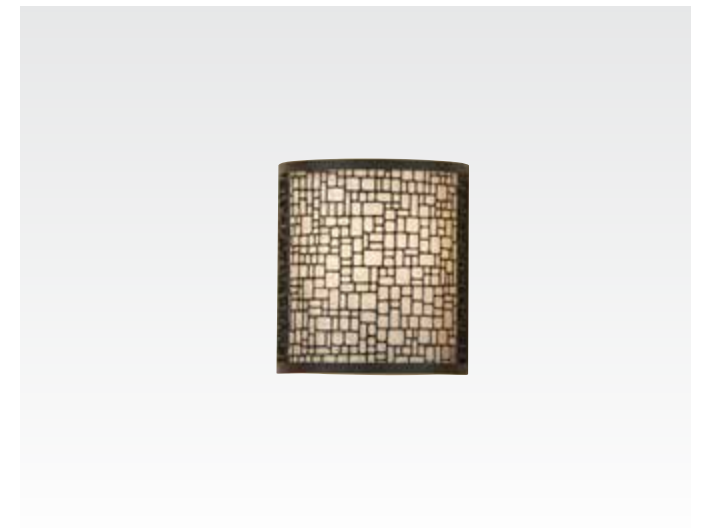

Joplin Collection

Finish: Chrome (CH), Light Antique Bronze (LAB)
Fabric: Beige Silk, Off White Silk

Joplin Collection

WB1564 LAB

Pendant Chandelier

F2638/3 CH
H: 9" D: 19.75"
Adj H: 12"-54"
(3) 12" stems & (1) 6" stem
(3) 100W Medium

Pendant Chandelier

F2638/3 LAB
H: 9" D: 19.75"
Adj H: 12"-54"
(3) 12" stems & (1) 6" stem
(3) 100W Medium

Mini-Pendant

P1218 CH
H: 8" D: 8"
Adj H: 11"-53"
(3) 12" stems & (1) 6" stem
(1) 100W Medium

Mini-Pendant

P1218 LAB
H: 8" D: 8"
Adj H: 11"-53"
(3) 12" stems & (1) 6" stem
(1) 100W Medium

Wall Sconce

WB1564 CH
H: 9" W: 8" E: 4"
(1) 60W Candelabra

Wall Sconce

WB1564 LAB
H: 9" W: 8" E: 4"
(1) 60W Candelabra