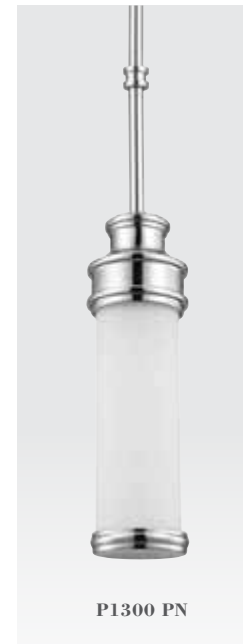

Finish: Brushed Steel (BS)
Glass: White Opal Etched

Mini-Pendant

P1300 BS

H: 9.875" D: 2.875"
Adj H: 12.625"-47.375"
(3) 12" stems & (1) 6" stem
(1) 75W Medium

1-Light Vanity

VS48001-BS

H: 14.375" W: 4.5" E: 4.625"
(1) 75W Medium

2-Light Vanity

VS48002-BS

H: 20.125" W: 4.5" E: 4.625"
(2) 75W Medium

Flushmount

FM399 BS

H: 5.625" D: 12.5"
(2) 60W Medium

P1300 PN

Mini-Pendant

P1300 PN

H: 9.875" D: 2.875"
Adj H: 12.625"-47.375"
(3) 12" stems & (1) 6" stem
(1) 75W Medium

1-Light Vanity

VS48001-PN

H: 14.375" W: 4.5" E: 4.625"
(1) 75W Medium

2-Light vanity

VS48002-PN

H: 20.125" W: 4.5" E: 4.875"
(2) 75W Medium

Flushmount

FM399 PN

H: 5.625" D: 12.5"
(2) 60W Medium

Mini-Pendant

P1300 DPZ

H: 9.875" D: 2.875"
Adj H: 12.625"-47.375"
(3) 12" stems & (1) 6" stem
(1) 75W Medium

1-Light Vanity

VS48001-DPZ

H: 14.375" W: 4.5" E: 4.625"
(1) 75W Medium

2-Light Vanity

VS48002-DPZ

H: 20.125" W: 4.5" E: 4.625"
(2) 75W Medium

Flushmount

FM399 DPZ

H: 5.625" D: 12.5"
(2) 60W Medium