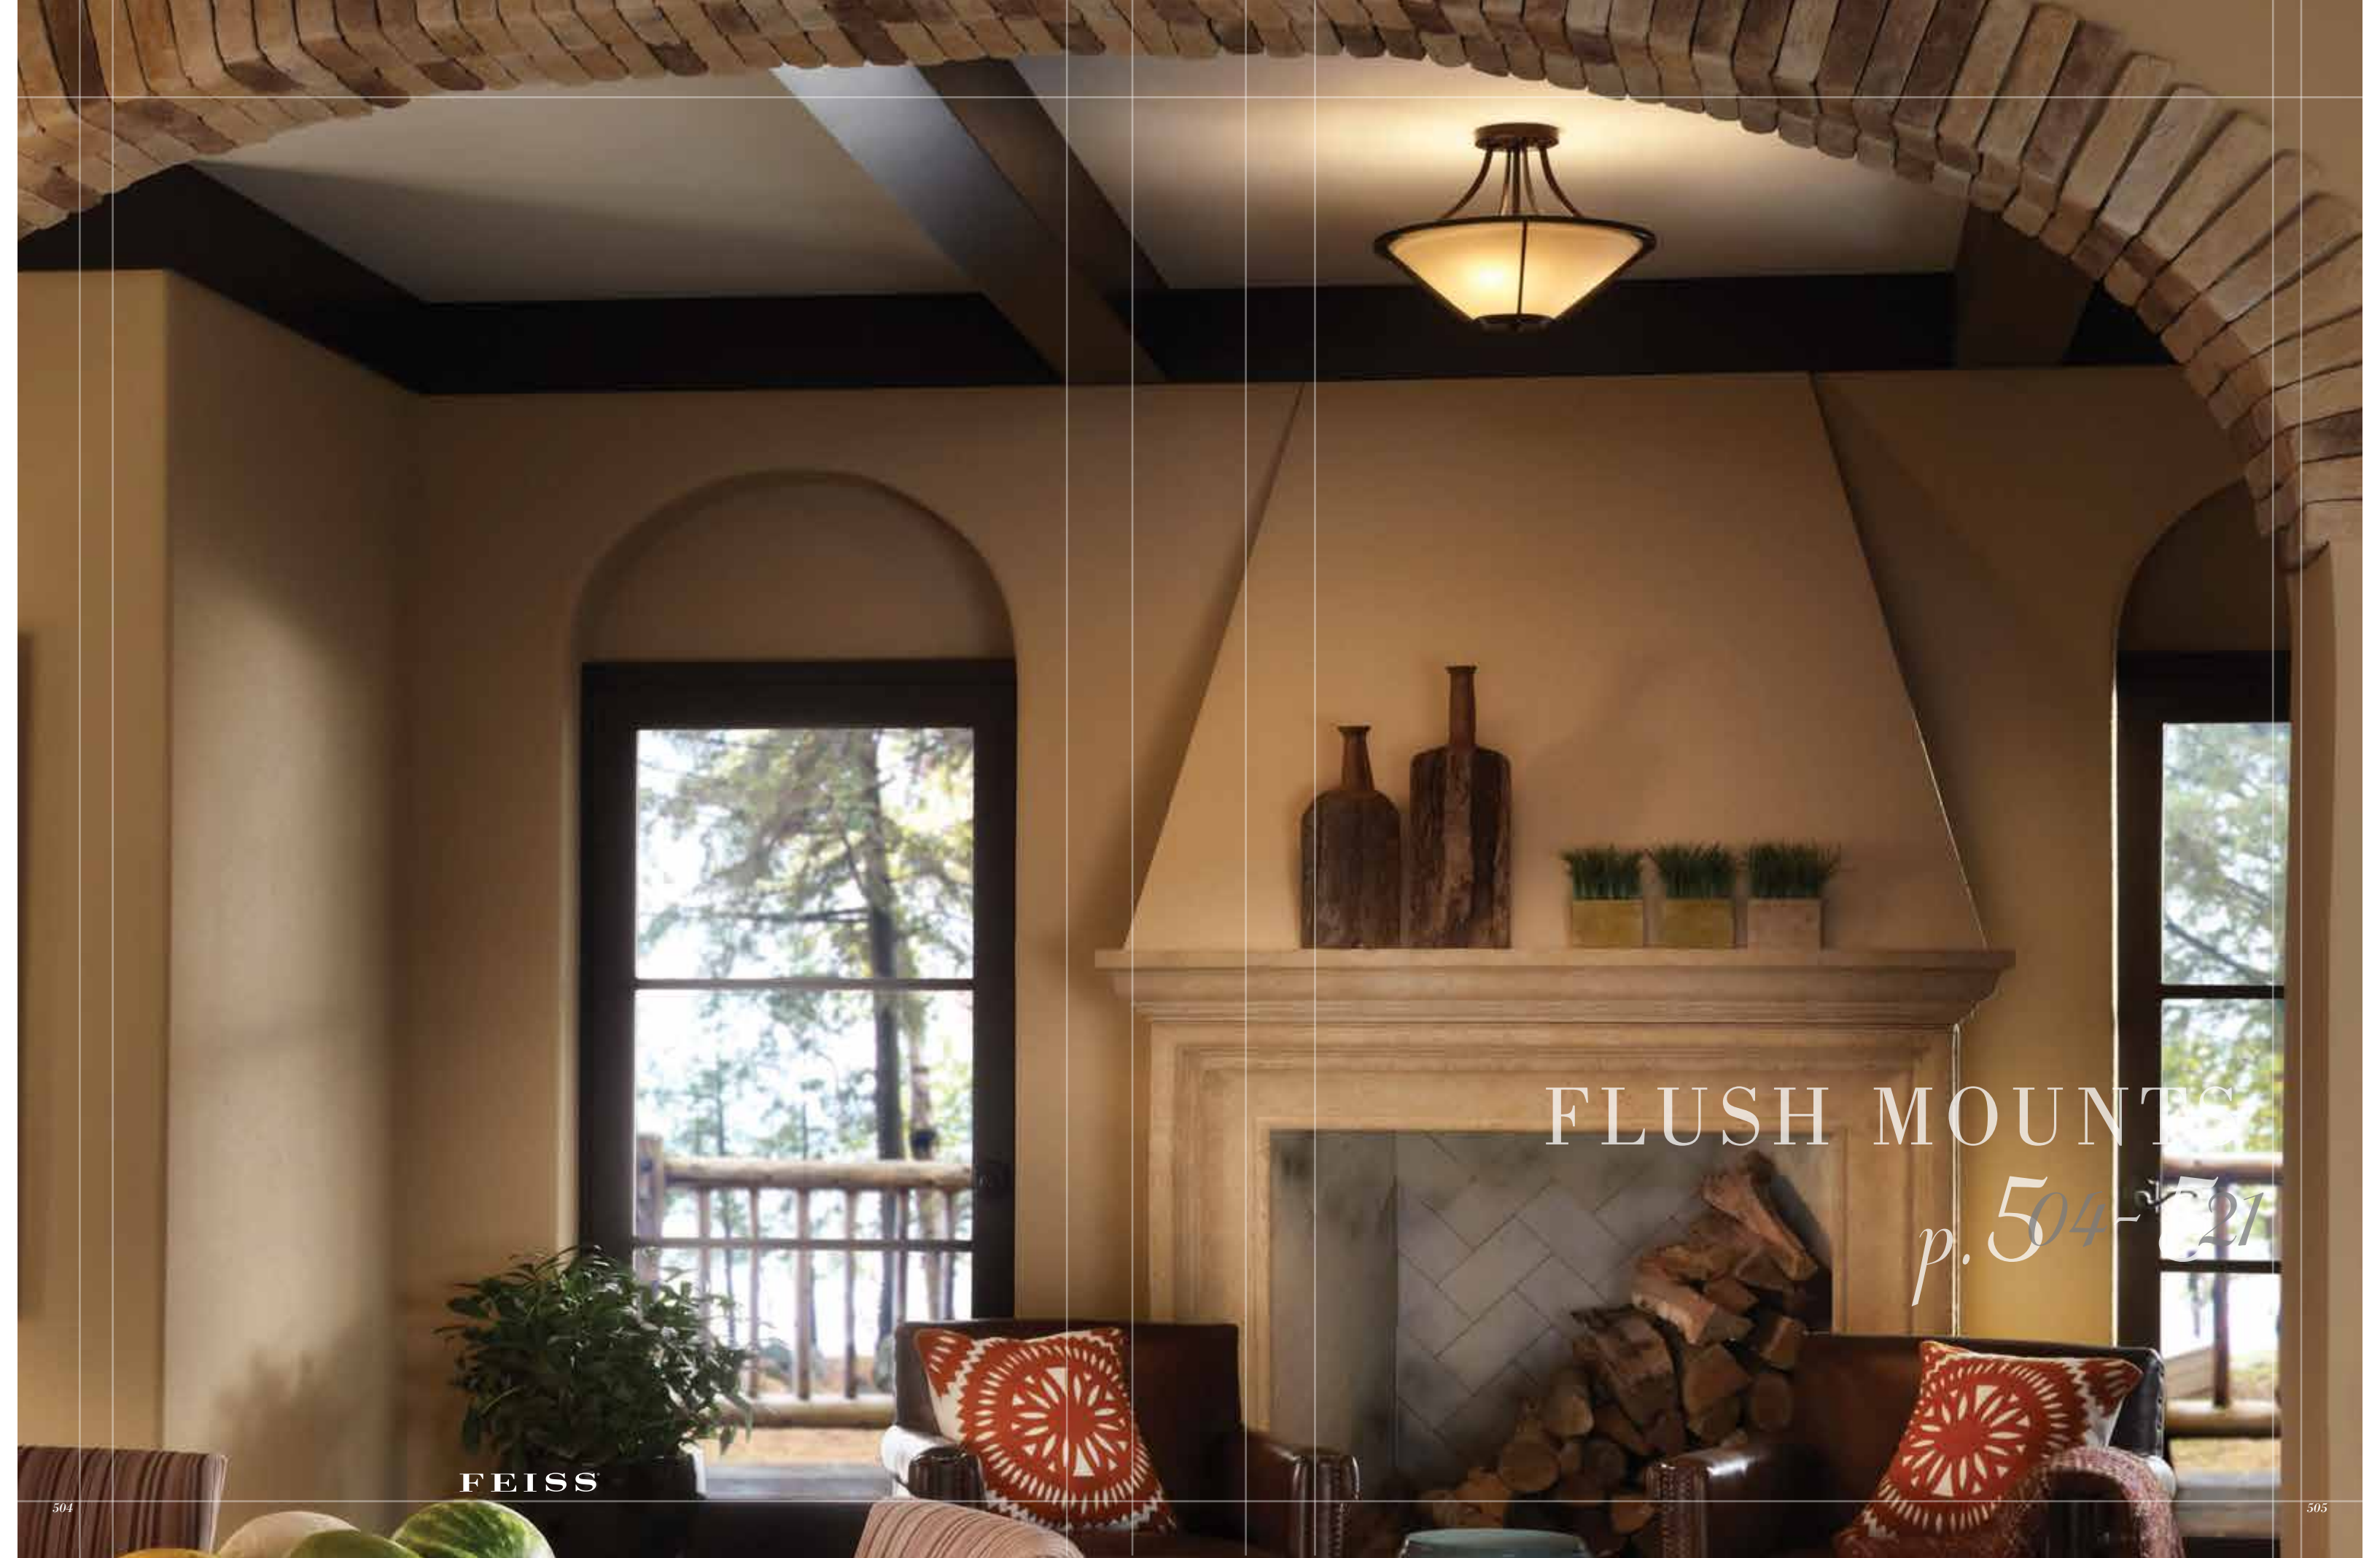

FLUSH MOUNTS
p. 504-521

FEISS