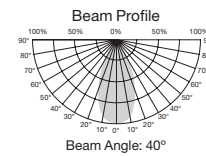

PANEL ARRAY 2.0 LED LAMPS

KolourOne Panel Array 2.0 7W PAR20 LED lamps

Applications / Features

- Indoor residential and commercial lighting
- Entertainment lighting
- Down lighting
- Display lighting
- Accent lighting
- Dimmable

KolourOne Panel Array 2.0 LED PAR20 Lamps

Item Number	Lamp Description	Watts	Volts	CRI	CCT	Lumens	Beam	M.O.L. (Inches)	Life/Hours	Pack
S8921*	7PAR20/LED/40/2700K/PA 2.0	7	120	84	2700K	420	40°	3 7/16	35,000	24/6
S8922*	7PAR20/LED/40/3500K/PA 2.0	7	120	83	3500K	435	40°	3 7/16	35,000	24/6
S8923	7PAR20/LED/40/5000K/PA 2.0	7	120	83	5000K	455	40°	3 7/16	35,000	24/6

* ENERGY STAR certified.

Pack: Master 24 / Inner 6/1

KolourOne Panel Array 2.0 14W PAR30 short neck LED lamps

Applications / Features

- Indoor residential and commercial lighting
- Down lighting
- Display lighting
- Accent lighting
- Dimmable

KolourOne Panel Array 2.0 LED PAR30 Short Neck Lamps

Item Number	Lamp Description	Watts	Volts	CRI	CCT	Lumens	Beam	M.O.L. (Inches)	Life/Hours	Pack
S8934*	14PAR30SN/LED/40/2700K/PA2.0	14	120	84	2700K	860	40°	3 5/8	35,000	12/6
S8935*	14PAR30SN/LED/40/3500K/PA2.0	14	120	83	3500K	890	40°	3 5/8	35,000	12/6
S8936	14PAR30SN/LED/40/5000K/PA2.0	14	120	83	5000K	930	40°	3 5/8	35,000	12/6
S8941*	14PAR30SN/LED/60/2700K/PA2.0	14	120	84	2700K	860	60°	3 5/8	35,000	12/6
S8942*	14PAR30SN/LED/60/3500K/PA2.0	14	120	83	3500K	890	60°	3 5/8	35,000	12/6
S8943	14PAR30SN/LED/60/5000K/PA2.0	14	120	83	5000K	930	60°	3 5/8	35,000	12/6

* ENERGY STAR certified.

Pack: Master 12 / Inner 6/1