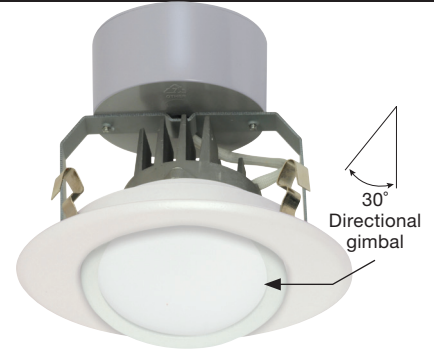

S9129
4" Gimbal

Recessed Downlight Retrofits 12V

Item Number	Lamp Description	Watts	Volts	Base	CRI	CCT	Lumens	Beam	M.O.L. (Inches)	Life/Hours	Pack
S9128	7WLED/RDL/3BFL/12V	7	12	GU5.3	90	3000K	400	90°	3	35,000	12/1
S9129	7WLED/RDL/4GBL/12V	7	12	GU5.3	90	3000K	430	90°	4	35,000	12/1
S9130	8WLED/RDL/4BFL/12V	8	12	GU5.3	90	3000K	460	90°	3 5/8	35,000	12/1

Pack: Master 12/1

120V Recessed downlight retrofits

Applications / Features

- Residential
- Office
- Retail
- Hospitality
- Dimmable
- Damp location listed - Gimbal
- Wet location listed - Baffle