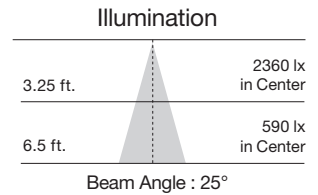

LED PAR LAMPS

Ditto™ 7W LED PAR20 lamps

Same PAR20 shape.
Advanced LED technology!

Applications / Features

- Entertainment lighting
- Down lighting
- Display lighting
- Accent lighting
- Dimmable
- 7W PAR20 replaces 50PAR20