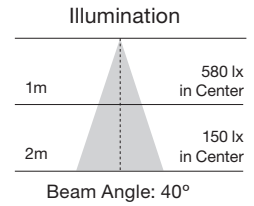

INDOOR/OUTDOOR LED PAR LAMPS

Indoor/Outdoor KolourOne Duo™ 7W PAR20 LED lamp

Applications / Features

- Indoor residential and commercial lighting
- Outdoor security and landscape lighting
- Down lighting
- Display lighting
- Accent lighting
- Dimmable
- IP65 rated

KolourOne Duo PAR20 Indoor/Outdoor LED Lamp

Item Number	Lamp Description	Watts	Volts	CRI	CCT	Lumens	Beam	M.O.L. (Inches)	Life/Hours	Pack
S9014	7PAR20/LED/40/3500K/IP65	7	120	83	3500K	400	40°	3 7/16	25,000	24/6

Pack: Master 24 / Inner 6/1

Indoor/Outdoor KolourOne Duo™ 13W PAR30 short neck LED lamp

Applications / Features

- Indoor residential and commercial lighting
- Outdoor security and landscape lighting
- Down lighting
- Display lighting
- Accent lighting
- Dimmable
- IP65 rated