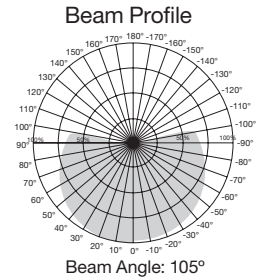

LED REFLECTOR LAMPS

Ditto™ LED reflector lamps

Same R40 shape.
Even more efficient.

Applications / Features

- Down lighting
- Accent lighting
- Dimmable
- 65W and 85W BR40 replacement
- Damp location

Ditto R40 LED Reflector Lamps

Item Number	Lamp Description	Watts	Replaces	CRI	CCT	Lumens	Beam	M.O.L. (Inches)	Life/Hours	Pack
S9144	12BR40/LED/27K/900L	12	S9046	80↑	2700K	900	105°	6 ½	25,000	12/6
S9145	12BR40/LED/30K/930L	12	S9003	80↑	3000K	930	105°	6 ½	25,000	12/6
S9146	12BR40/LED/40K/970L	12	S9047	80↑	4000K	970	105°	6 ½	25,000	12/6
S9147	12BR40/LED/50K/1000L	12	S9048	80↑	5000K	1000	105°	6 ½	25,000	12/6
S9180	17BR40/LED/27K/1200L	17	S9049	80↑	2700K	1200	105°	6 ½	25,000	12/6
S9181	17BR40/LED/30K/1230L	17	S9006	80↑	3000K	1230	105°	6 ½	25,000	12/6
S9182	17BR40/LED/40K/1280L	17	S9050	80↑	4000K	1280	105°	6 ½	25,000	12/6
S9183	17BR40/LED/50K/1320L	17	S9051	80↑	5000K	1320	105°	6 ½	25,000	12/6

Pack: Master 12 / Inner 6/1

New Satco LED 8.5W BR30 Ditto

Equal in efficiency,
even greater value,
now in prepack displays