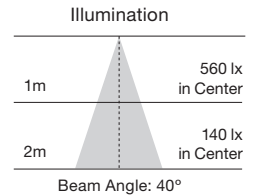

PANEL ARRAY 2.0 LED LAMPS

KolourOne Panel Array 2.0 7W PAR20 LED lamps

Applications / Features

- Indoor residential and commercial lighting
- Entertainment lighting
- Down lighting
- Display lighting
- Accent lighting
- Dimmable