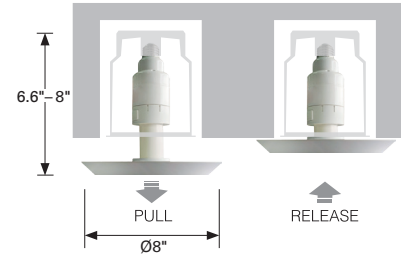

LED DOWNLIGHT RETROFITS

4" to 6" KolourOne Sprint™ 13.5W LED downlight retrofit

Applications / Features

- Indoor residential and commercial lighting
- Replaces incandescent medium base 120V lamps
- Works with 4" to 6" cans
- Dimmable
- Color rings included