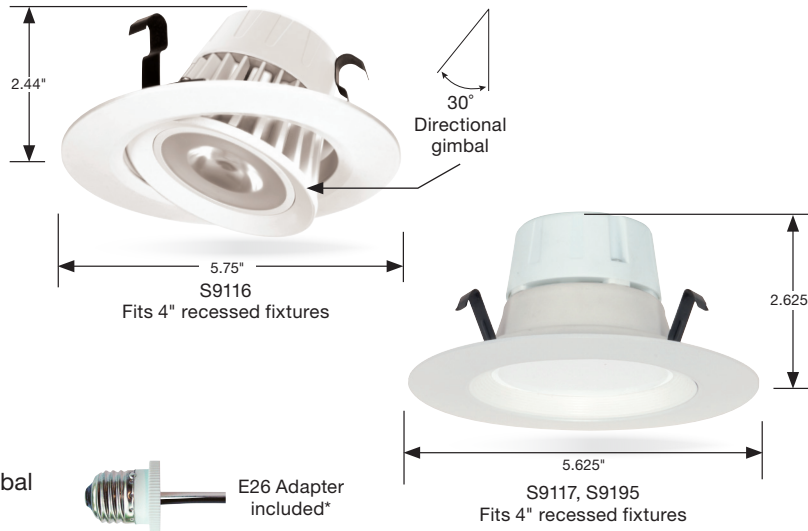

4" LED recessed downlight retrofit

Applications / Features

- Residential
- Office
- Retail
- Hospitality
- Dimmable
- Damp location listed - Gimbal
- Wet location listed - Baffle