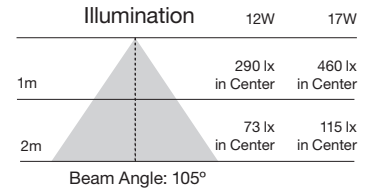

LED REFLECTOR LAMPS

Ditto™ LED reflector lamps

Same R40 shape.
Even more efficient.

Applications / Features

- Down lighting
- Accent lighting
- Dimmable
- 65W and 85W BR40 replacement
- Damp location

Ditto R40 LED Reflector Lamps

Item Number	Lamp Description	Watts	Replaces	CRI	CCT	Lumens	Beam	M.O.L. (Inches)	Life/Hours	Pack
S9144	12BR40/LED/27K/900L	12	S9046	80↑	2700K	900	105°	6 ½	25,000	12/6
S9145	12BR40/LED/30K/930L	12	S9003	80↑	3000K	930	105°	6 ½	25,000	12/6
S9146	12BR40/LED/40K/970L	12	S9047	80↑	4000K	970	105°	6 ½	25,000	12/6
S9147	12BR40/LED/50K/1000L	12	S9048	80↑	5000K	1000	105°	6 ½	25,000	12/6
S9180	17BR40/LED/27K/1200L	17	S9049	80↑	2700K	1200	105°	6 ½	25,000	12/6
S9181	17BR40/LED/30K/1230L	17	S9006	80↑	3000K	1230	105°	6 ½	25,000	12/6
S9182	17BR40/LED/40K/1280L	17	S9050	80↑	4000K	1280	105°	6 ½	25,000	12/6
S9183	17BR40/LED/50K/1320L	17	S9051	80↑	5000K	1320	105°	6 ½	25,000	12/6

Pack: Master 12 / Inner 6/1

New Satco LED 8.5W BR30 Ditto

Equal in efficiency,
even greater value,
now in prepack displays