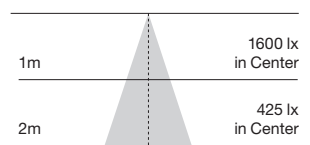

Beam Angle: 40°

Illumination

Beam Angle: 40°

KolourOne Duo PAR30 Long Neck Indoor/Outdoor LED Lamp

Item Number	Lamp Description	Watts	Volts	CRI	CCT	Lumens	Beam	M.O.L. (Inches)	Life/Hours	Pack
S9020	13PAR30LN/LED/40/3500K/IP65	13	120	83	3500K	820	40°	3 1/2	25,000	12/6

Beam Angle: 40°

Illumination

Beam Angle: 40°

KolourOne Duo PAR38 Indoor/Outdoor LED Lamp

Item Number	Lamp Description	Watts	Volts	CRI	CCT	Lumens	Beam	M.O.L. (Inches)	Life/Hours	Pack
S9023	17PAR38/LED/40/3500K/IP65	17	120	83	3500K	1130	40°	5 1/8	25,000	12/6