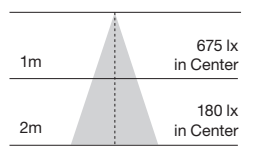

Beam Angle: 40°

Illumination

Beam Angle: 40°

KolourOne Duo PAR30 Long Neck Indoor/Outdoor LED Lamp

Item Number	Lamp Description	Watts	Volts	CRI	CCT	Lumens	Beam	M.O.L. (Inches)	Life/Hours	Pack
S9020	13PAR30LN/LED/40/3500K/IP65	13	120	83	3500K	820	40°	3 1/2	25,000	12/6