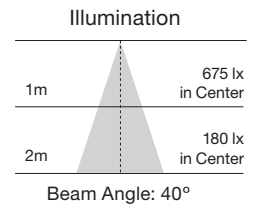

KolourOne Duo PAR30 Short Neck Indoor/Outdoor LED Lamp

Item Number	Lamp Description	Watts	Volts	CRI	CCT	Lumens	Beam	M.O.L. (Inches)	Life/Hours	Pack
S9017	13PAR30SN/LED/40/3500K/IP65	13	120	83	3500K	820	40°	3 5/8	25,000	12/6

Pack: Master 12 / Inner 6/1