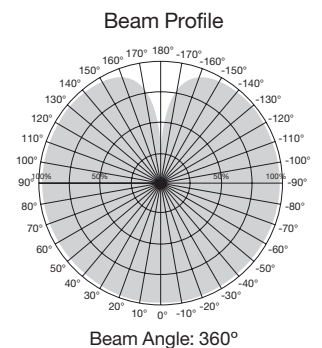

KolourOne Omni^X 11W A19 Omni-Directional LED Lamps

omni^X
360° ILLUMINATION

KolourOne™
LED TECHNOLOGY

Item Number	Lamp Description	Watts	Volts	CRI	CCT	Lumens	Beam	M.O.L. (Inches)	Life/Hours	Pack
S9070	11A19/OMNI/LED/2700K/GU24	11	120	85	2700K	809	360°	4 1/2	25,000	24/6

Pack: Master 24 / Inner 6/1