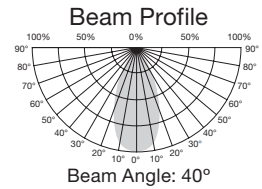

LED PAR & MR16 LED LAMPS

MR16 LED lamps

Applications / Features

- Down lighting
- Accent lighting
- Pendant lighting
- Dimmable

MR16 LED Lamps

Available April 2015

Item Number	Lamp Description	Watts	Volts	CRI	CCT	Lumens	Beam	M.O.L. (Inches)	Life/Hours	Pack
S9008	5MR16/LED/3000K/GU10/D	5	120	80	3000K	370	40°	2 1/8	25,000	12/1
S9009	5MR16/LED/5000K/GU10/D	5	120	80	5000K	400	40°	2 1/8	25,000	12/1
S9098	5MR16/LED/2700K/GU10/D	5	120	80	2700K	560	40°	2 1/8	25,000	12/1
S9096*	7MR16/LED/3000K/GU10/D	7	120	80	3000K	520	40°	2 1/8	25,000	12/1
S9097	7MR16/LED/5000K/GU10/D	7	120	80	5000K	560	40°	2 1/8	25,000	12/1
S9103*†	7MR16/LED/40°/27K/12V/D	7	12	80	2700K	500	40°	1 7/8	25,000	12/1
S9104*†	7MR16/LED/40°/3K/12V/D	7	12	80	3000K	520	40°	1 7/8	25,000	12/1
S9105†	7MR16/LED/40°/4K/12V/D	7	12	80	4000K	540	40°	1 7/8	25,000	12/1
S9106†	7MR16/LED/40°/5K/12V/D	7	12	80	5000K	560	40°	1 7/8	25,000	12/1
S9204*	8MR16/LED/40/2700K/COB	8	12	80	2700K	580	40°	2	25,000	6/1
S9205*	8MR16/LED/40/3500K/COB	8	12	80	3500K	620	40°	2	25,000	6/1
S9206*	8MR16/LED/40/4000K/COB	8	12	80	4000K	630	40°	2	25,000	6/1
S9207*	8MR16/LED/40/5000K/COB	8	12	80	5000K	650	40°	2	25,000	6/1

* ENERGY STAR certified.

All 12V MR16 lamps are compatible with electronic and magnetic transformers

† Approved for totally enclosed fixtures