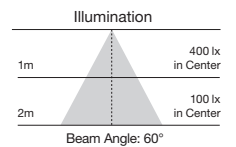

PANEL ARRAY 2.0 LED LAMPS

KolourOne Panel Array 2.0 7W PAR20 LED lamps

Applications / Features

- Indoor residential and commercial lighting
- Entertainment lighting
- Down lighting
- Display lighting
- Accent lighting
- Dimmable

KolourOne Panel Array 2.0 LED PAR20 Lamps

Item Number	Lamp Description	Watts	Volts	CRI	CCT	Lumens	Beam	M.O.L. (Inches)	Life/Hours	Pack
S8921*	7PAR20/LED/40/2700K/PA 2.0	7	120	84	2700K	420	40°	3 7/16	35,000	24/6
S8922*	7PAR20/LED/40/3500K/PA 2.0	7	120	83	3500K	435	40°	3 7/16	35,000	24/6
S8923	7PAR20/LED/40/5000K/PA 2.0	7	120	83	5000K	455	40°	3 7/16	35,000	24/6

* ENERGY STAR certified.

Pack: Master 24 / Inner 6/1

KolourOne Panel Array 2.0 14W PAR30 short neck LED lamps

Applications / Features

- Indoor residential and commercial lighting
- Down lighting
- Display lighting
- Accent lighting
- Dimmable

KolourOne Panel Array 2.0 LED PAR30 Short Neck Lamps

Item Number	Lamp Description	Watts	Volts	CRI	CCT	Lumens	Beam	M.O.L. (Inches)	Life/Hours	Pack
S8934*	14PAR30SN/LED/40/2700K/PA2.0	14	120	84	2700K	860	40°	3 5/8	35,000	12/6
S8935*	14PAR30SN/LED/40/3500K/PA2.0	14	120	83	3500K	890	40°	3 5/8	35,000	12/6
S8936	14PAR30SN/LED/40/5000K/PA2.0	14	120	83	5000K	930	40°	3 5/8	35,000	12/6
S8941*	14PAR30SN/LED/60/2700K/PA2.0	14	120	84	2700K	860	60°	3 5/8	35,000	12/6
S8942*	14PAR30SN/LED/60/3500K/PA2.0	14	120	83	3500K	890	60°	3 5/8	35,000	12/6
S8943	14PAR30SN/LED/60/5000K/PA2.0	14	120	83	5000K	930	60°	3 5/8	35,000	12/6

* ENERGY STAR certified.

Pack: Master 12 / Inner 6/1