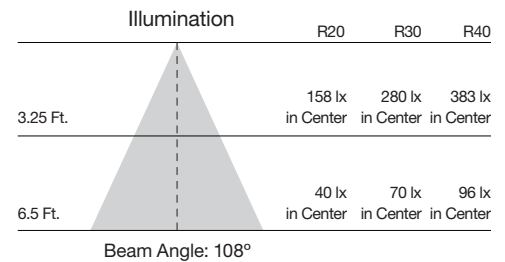

Dims to warmer color like an incandescent

S9073
R20

S9025
R30

S9101
R40

Dimension Warm Tone Dimming LED Lamps

Item Number	Lamp Description	Watts	Volts	CRI	CCT	Lumens	Beam	M.O.L. (Inches)	Life/Hours
S9073	7.8R20/LED/2700K	7.8	120	80	2700K	460	108°	3 7/8	30,000
S9025	12.8R30/LED/2700K	12.8	120	80	2700K	750	108°	5 1/4	40,000
S9101	16R40/LED/2700K	16	120	80	2700K	1000	108°	6 3/8	30,000