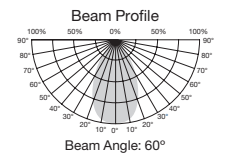

KolourOne Panel Array 2.0 LED PAR30 Short Neck Lamps

Item Number	Lamp Description	Watts	Volts	CRI	CCT	Lumens	Beam	M.O.L. (Inches)	Life/Hours	Pack
S8934*	14PAR30SN/LED/40/2700K/PA2.0	14	120	84	2700K	860	40°	3 5/8	35,000	12/6
S8935*	14PAR30SN/LED/40/3500K/PA2.0	14	120	83	3500K	890	40°	3 5/8	35,000	12/6
S8936	14PAR30SN/LED/40/5000K/PA2.0	14	120	83	5000K	930	40°	3 5/8	35,000	12/6
S8941*	14PAR30SN/LED/60/2700K/PA2.0	14	120	84	2700K	860	60°	3 5/8	35,000	12/6
S8942*	14PAR30SN/LED/60/3500K/PA2.0	14	120	83	3500K	890	60°	3 5/8	35,000	12/6
S8943	14PAR30SN/LED/60/5000K/PA2.0	14	120	83	5000K	930	60°	3 5/8	35,000	12/6

* ENERGY STAR certified.

Pack: Master 12 / Inner 6/1