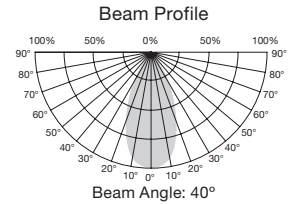

PANEL ARRAY 2.0 LED LAMPS

KolourOne Panel Array 2.0 7W PAR20 LED lamps

Applications / Features

- Indoor residential and commercial lighting
- Entertainment lighting
- Down lighting
- Display lighting
- Accent lighting
- Dimmable