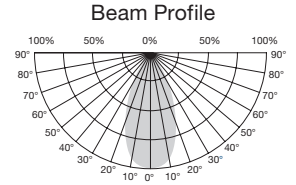

INDOOR/OUTDOOR LED PAR LAMPS

Indoor/Outdoor KolourOne Duo™ 13W PAR30 long neck LED lamp

Applications / Features

- Indoor residential and commercial lighting
- Outdoor security and landscape lighting
- Down lighting
- Display lighting
- Accent lighting
- Dimmable
- IP65 rated

Beam Angle: 40°