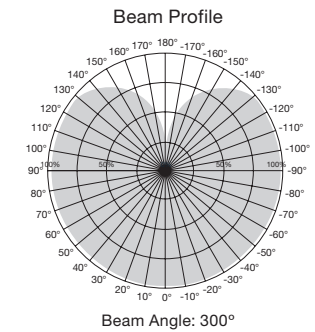

Available April 2015

Omni-directional LED lamps

Item Number	Lamp Description	Watts	Volts	CRI	CCT	Lumens	Beam	M.O.L. (Inches)	Life/Hours	Pack
S9212*	7.6A19/OMNI/300/LED/27K	7.6	120	80	2700K	460	300°	4 ½	25,000	24/6
S9213*	7.6A19/OMNI/300/LED/35K	7.6	120	80	3500K	480	300°	4 ½	25,000	24/6
S9214*	7.6A19/OMNI/300/LED/40K	7.6	120	80	4000K	490	300°	4 ½	25,000	24/6
S9215*	7.6A19/OMNI/300/LED/50K	7.6	120	80	5000K	510	300°	4 ½	25,000	24/6
S9208*	9.8A19/OMNI/300/LED/27K	9.8	120	80	2700K	810	300°	4 ½	25,000	24/6
S9209*	9.8A19/OMNI/300/LED/35K	9.8	120	80	3500K	850	300°	4 ½	25,000	24/6
S9210*	9.8A19/OMNI/300/LED/40K	9.8	120	80	4000K	870	300°	4 ½	25,000	24/6
S9211*	9.8A19/OMNI/300/LED/50K	9.8	120	80	5000K	900	300°	4 ½	25,000	24/6
S9216*	9.8A19/OMNI/300/LED/27K/GU24	9.8	120	80	2700K	810	300°	4 ½	25,000	24/6