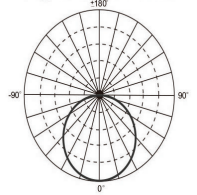

Light Distribution

Illuminance at a Distance

Center Beam Lux	Beam V	Lux H
7 Ft 90.65 LUX	18 Ft	18 Ft
13 Ft 22.65 LUX	36 Ft	36 Ft
20 Ft 10.07 LUX	54 Ft	54 Ft
26 Ft 5.67 LUX	72 Ft	72 Ft
33 Ft 3.63 LUX	91 Ft	91 Ft
39 Ft 2.52 LUX	109 Ft	109 Ft

Vert. 5 Spread: 108.2   Vert. 5 Spread: 108.2

7" LED Flush Mount Fixture

Item Number	Lamp Description	Watts	Volts	Finish	CRI	CCT	Lumens	Beam	M.O.L. (Inches)	Life/Hours	Pack
S9190	13.5WLED/7FL/WH/27K	13.5	120	White	180	2700K	810	108°	1	40,000	12/1
S9099	13.5WLED/7FL/WH/3K	13.5	120	White	180	3000K	820	108°	1	40,000	12/1
S9191	13.5WLED/7FL/WH/5K	13.5	120	White	180	5000K	890	108°	1	40,000	12/1
S9192	13.5WLED/7FL/SN/3K	13.5	120	Satin Nickel	180	3000K	820	108°	1	40,000	12/1
S9193	13.5WLED/7FL/WH/3K/1.8	13.5	120	White	180	3000K	820	108°	1.8	40,000	12/1
S9194	13.5WLED/7FL/SN/3K/1.8	13.5	120	Satin Nickel	180	3000K	820	108°	1.8	40,000	12/1

* Consult Satco or visit www.satco.com for an up to date dimmer compatibility list.

Pack: Master 12/1

LED elevator lamps

Applications / Features

- Elevator lighting
- Display lighting
- Non dimmable

Not for use with dimmers. Recommended for use with magnetic transformers. Compatibility with electronic transformers minimum load requirement must be verified.