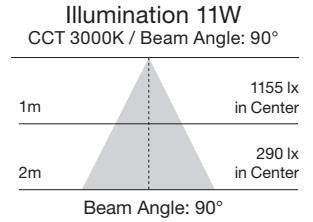

LED DOWNLIGHT RETROFITS

5", 6" LED recessed downlight retrofit

Applications / Features

- Residential
- Office
- Retail
- Hospitality
- Dimmable
- Wet location listed

5", 6" LED Recessed Downlight Retrofit

Item Number	Lamp Description	Watts	Volts	Base	CRI	CCT	Lumens	Beam	M.O.L. (Inches)	Life/Hours	Pack
S9196	11WLED/RDL/5-6/120V/BFL	11	120	E26*	80	2700K	800	90°	3 3/8	35,000	12/1
S9118	11WLED/RDL/5-6/120V/BFL	11	120	E26*	90	3000K	750	90°	3 3/8	35,000	12/1
S9119	15WLED/RDL/5-6/120V/BFL	15	120	E26*	90	3000K	1200	90°	3 3/8	35,000	12/1

* GU24 base sold separately, item number: S8999

Pack: Master 12 / Inner 1

Recessed downlight retrofit kits

Applications / Features

- Residential
- Office
- Retail
- Hospitality
- Dimmable
- Damp location listed - Gimbal
- Wet location listed - Baffle

Remodler kit includes recessed can

Hanger bars & pan (sold separately) for new construction

S9178 Hanger bars & 4" pan

S9179 Hanger bars & 5"-6" pan

Recessed Downlight Retrofit Kits

Item Number	Lamp Description	Watts	Volts	Base	CRI	CCT	Lumens	Beam	M.O.L. (Inches)	Life/Hours	Pack
S9121	10WLED/RDL/4BFL/KIT/120V	10	120	Connector	80	3000K	480	90°	6	35,000	6/1
S9120	10.4WLED/RDL/4GBL/KIT/120V	10.4	120	Connector	80	3000K	437	90°	6	35,000	6/1
S9122	11.6WLED/RDL/5-6BFL/KIT120V	11.6	120	Connector	80	3000K	680	90°	6	35,000	6/1

Pack: Master 6/1