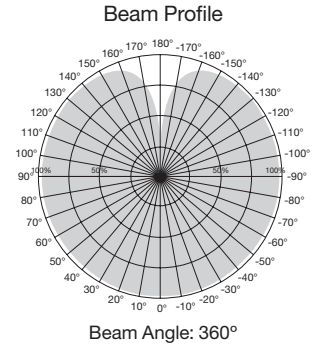

OMNI^X LED LAMPS

KolourOne Omni^X 10.5W A19 Omni-Directional® LED lamps

Applications / Features

- 60W A19 replacement
- Indoor residential and commercial lighting
- Down lighting
- Display lighting
- Table lamps
- Pendants
- Dimmable

KolourOne Omni^X 10.5W A19 Omni-Directional LED Lamps

omni^X
360° ILLUMINATION

KolourOne™
LED TECHNOLOGY

Item Number	Lamp Description	Watts	Volts	CRI	CCT	Lumens	Beam	M.O.L. (Inches)	Life/Hours	Pack
S9037*	10.5A19/OMNI/LED/2700K	10.5	120	84	2700K	810	360°	4 1/2	25,000	24/6
S9038*	10.5A19/OMNI/LED/3500K	10.5	120	83	3500K	830	360°	4 1/2	25,000	24/6
S9039	10.5A19/OMNI/LED/5000K	10.5	120	83	5000K	870	360°	4 1/2	25,000	24/6

* ENERGY STAR certified.

Pack: Master 24 / Inner 6/1

KolourOne Omni^X 11W A19 Omni-Directional® LED lamp, GU24 base

Applications / Features

- 60W A19 replacement
- Indoor residential and commercial lighting
- Down lighting
- Display lighting
- Table lamps
- Pendants
- Dimmable