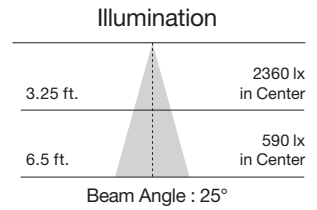

LED PAR LAMPS

Ditto™ 11W LED PAR30 long neck lamps

Same PAR30 shape.
Advanced LED technology!

Applications / Features

- Entertainment lighting
- Down lighting
- Display lighting
- Accent lighting
- Dimmable
- 11W PAR30 replaces up to 75PAR30