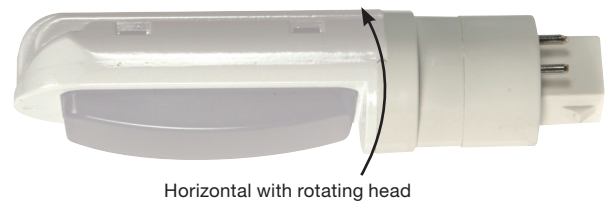

LED/CFL REPLACEMENT LAMPS

LED/CFL replacement lamps

Direct replacement for 4-pin CFL's with electronic ballasts

Applications/ Features

- Replaces 18, 26, 32, and 42 watt CFLs*
- No re-wiring needed
- Instant on to full brightness / no flickering
- Vertical and horizontal options
- Up to 70% energy saving
- Long life - 50,000 hours
- 3 year warranty
- Dimmable**

LED/CFL Replacement Lamps

Item Number	Lamp Description	Watts	Volts	Base Type	CCT	CRI	M.O.L. (Inches)	Lumens	Life/ Hours	Pack
S9300	13W/V/LED/CFL/827/4P	13	120-277	G24Q	2700K	80	3 5/8	900	50,000	50/10
S9301	13W/V/LED/CFL/835/4P	13	120-277	G24Q	3500K	80	3 5/8	900	50,000	50/10
S9302	13W/V/LED/CFL/840/4P	13	120-277	G24Q	4000K	80	3 5/8	925	50,000	50/10
S9303	13W/V/LED/CFL/850/4P	13	120-277	G24Q	5000K	80	3 5/8	950	50,000	50/10
S9304	13W/VL/LED/CFL/827/4P (Long)	13	120-277	G24Q	2700K	80	4 5/8	900	50,000	50/10
S9305	13W/VL/LED/CFL/835/4P (Long)	13	120-277	G24Q	3500K	80	4 5/8	900	50,000	50/10
S9306	13W/VL/LED/CFL/840/4P (Long)	13	120-277	G24Q	4000K	80	4 5/8	925	50,000	50/10
S9307	13W/VL/LED/CFL/850/4P (Long)	13	120-277	G24Q	5000K	80	4 5/8	950	50,000	50/10
S9308	13W/H/LED/CFL/827/4P	13	120-277	G24Q	2700K	80	5 1/4	900	50,000	50/10
S9309	13W/H/LED/CFL/835/4P	13	120-277	G24Q	3500K	80	5 1/4	900	50,000	50/10
S9310	13W/H/LED/CFL/840/4P	13	120-277	G24Q	4000K	80	5 1/4	925	50,000	50/10
S9311	13W/H/LED/CFL/850/4P	13	120-277	G24Q	5000K	80	5 1/4	950	50,000	50/10

* Fits G24q-2,3,4 sockets

** With compatible dimming ballasts

Pack: Master 50/10