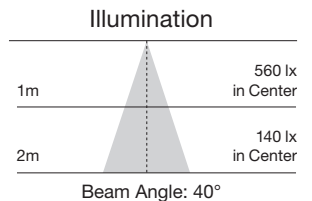

LED PAR16 lamp

Applications / Features

- Down lighting
- Accent lighting
- Pendant lighting
- Dimmable
- 6PAR16 replaces 45PAR16

LED PAR16 Lamps

Item Number	Lamp Description	Watts	Volts	CRI	CCT	Lumens	Beam	M.O.L. (Inches)	Life/Hours	Pack
S8990	5PAR16/LED/3000K	5	120	80	3000K	370	40°	3 1/4	25,000	12/1

Pack: Master 48/12/1 (Carded)