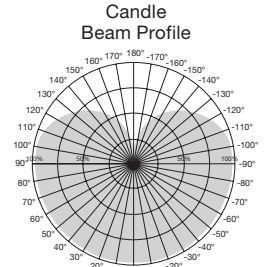

Beam Angle: 240°

Decorative LED Lamps

Item Number	Lamp Description	Watts	Volts	CRI	CCT	Lumens	Beam	M.O.L. (Inches)	Life/Hours	Pack
S8996	3CTC/LED/3000K/E12	3	120	80	3000K	165	240°	3 ¾	25,000	12/1
S8983*	5CTC/LED/2700K/E12	5	120	80	2700K	300	240°	3 ¾	25,000	12/1
S8981*	5CTC/LED/3000K/E12	5	120	80	3000K	310	240°	3 ¾	25,000	12/1
S8982*	5ETC/LED/3000K/E26	5	120	80	3000K	310	240°	3 ¾	25,000	12/1
S9200**	6G25/LED/27K/450L/120/D	6	120	180	2700K	450	175°	4 ¼	25,000	6/1
S9201**	6G25/LED/30K/470L/120/D	6	120	180	3000K	470	175°	4 ¼	25,000	6/1
S9202	6G25/LED/40K/490L/120/D	6	120	180	4000K	490	175°	4 ¼	25,000	6/1
S9203	6G25/LED/50K/510L/120/D	6	120	180	5000K	510	175°	4 ¼	25,000	6/1