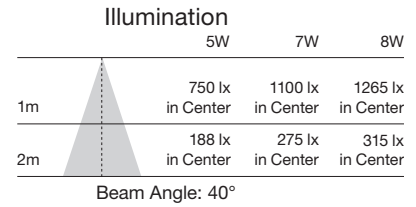

LED PAR & MR16 LED LAMPS

MR16 LED lamps

Applications / Features

- Down lighting
- Accent lighting
- Pendant lighting
- Dimmable

MR16 LED Lamps

Available April 2015

Item Number	Lamp Description	Watts	Volts	CRI	CCT	Lumens	Beam	M.O.L. (Inches)	Life/Hours	Pack
S9008	5MR16/LED/3000K/GU10/D	5	120	80	3000K	370	40°	2 1/8	25,000	12/1
S9009	5MR16/LED/5000K/GU10/D	5	120	80	5000K	400	40°	2 1/8	25,000	12/1
S9098	5MR16/LED/2700K/GU10/D	5	120	80	2700K	560	40°	2 1/8	25,000	12/1
S9096*	7MR16/LED/3000K/GU10/D	7	120	80	3000K	520	40°	2 1/8	25,000	12/1
S9097	7MR16/LED/5000K/GU10/D	7	120	80	5000K	560	40°	2 1/8	25,000	12/1
S9103*†	7MR16/LED/40°/27K/12V/D	7	12	80	2700K	500	40°	1 7/8	25,000	12/1
S9104*†	7MR16/LED/40°/3K/12V/D	7	12	80	3000K	520	40°	1 7/8	25,000	12/1
S9105†	7MR16/LED/40°/4K/12V/D	7	12	80	4000K	540	40°	1 7/8	25,000	12/1
S9106†	7MR16/LED/40°/5K/12V/D	7	12	80	5000K	560	40°	1 7/8	25,000	12/1
S9204*	8MR16/LED/40/2700K/COB	8	12	80	2700K	580	40°	2	25,000	6/1
S9205*	8MR16/LED/40/3500K/COB	8	12	80	3500K	620	40°	2	25,000	6/1
S9206*	8MR16/LED/40/4000K/COB	8	12	80	4000K	630	40°	2	25,000	6/1
S9207*	8MR16/LED/40/5000K/COB	8	12	80	5000K	650	40°	2	25,000	6/1

* ENERGY STAR certified.

All 12V MR16 lamps are compatible with electronic and magnetic transformers

† Approved for totally enclosed fixtures