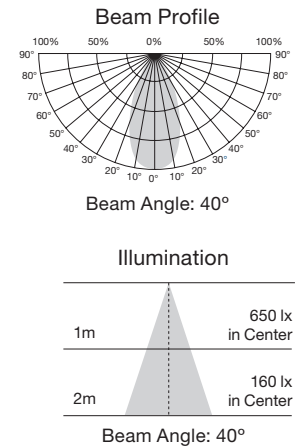

KolourOne Panel Array 2.0 LED PAR30 Long Neck Lamp, GU24 Base

Item Number	Lamp Description	Watts	Volts	CRI	CCT	Lumens	Beam	M.O.L. (Inches)	Life/Hours	Pack
S9054	14PAR30LN/LED/40/2700K/GU24	14	120	84	2700K	860	40°	4 ½	25,000	12/6

Pack: Master 12 / Inner 6/1