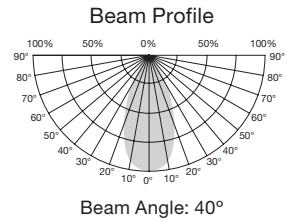

KolourOne Duo PAR30 Short Neck Indoor/Outdoor LED Lamp

Item Number	Lamp Description	Watts	Volts	CRI	CCT	Lumens	Beam	M.O.L. (Inches)	Life/Hours	Pack
S9017	13PAR30SN/LED/40/3500K/IP65	13	120	83	3500K	820	40°	3 5/8	25,000	12/6

Pack: Master 12 / Inner 6/1