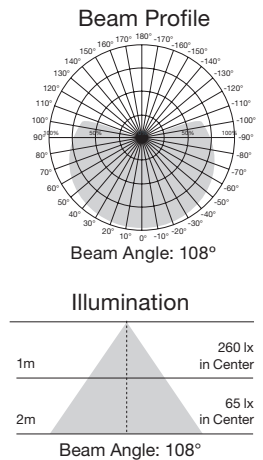

Ditto™ LED reflector lamps

Same BR30 shape.
Even more efficient.

Applications / Features

- Down lighting
- Accent lighting
- Dimmable
- 65BR30 replacement
- Damp location