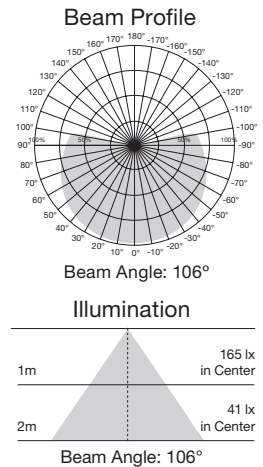

LED REFLECTOR LAMPS

Ditto™ LED reflector lamps

Same R20 shape.
Even more efficient.

Applications / Features

- Down lighting
- Accent lighting
- Dimmable
- 45R20 replacement
- Damp location