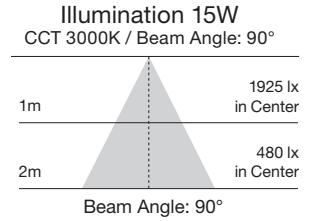

LED DOWNLIGHT RETROFITS

5", 6" LED recessed downlight retrofit

Applications / Features

- Residential
- Office
- Retail
- Hospitality
- Dimmable
- Wet location listed

5", 6" LED Recessed Downlight Retrofit

Item Number	Lamp Description	Watts	Volts	Base	CRI	CCT	Lumens	Beam	M.O.L. (Inches)	Life/Hours	Pack
S9196	11WLED/RDL/5-6/120V/BFL	11	120	E26*	80	2700K	800	90°	3 3/8	35,000	12/1
S9118	11WLED/RDL/5-6/120V/BFL	11	120	E26*	90	3000K	750	90°	3 3/8	35,000	12/1
S9119	15WLED/RDL/5-6/120V/BFL	15	120	E26*	90	3000K	1200	90°	3 3/8	35,000	12/1

* GU24 base sold separately, item number: S8999

Pack: Master 12 / Inner 1

Recessed downlight retrofit kits

Applications / Features

- Residential
- Office
- Retail
- Hospitality
- Dimmable
- Damp location listed - Gimbal
- Wet location listed - Baffle

Remodler kit includes recessed can

Hanger bars & pan (sold separately) for new construction

S9178 Hanger bars & 4" pan

S9179 Hanger bars & 5"-6" pan

Recessed Downlight Retrofit Kits

Item Number	Lamp Description	Watts	Volts	Base	CRI	CCT	Lumens	Beam	M.O.L. (Inches)	Life/Hours	Pack
S9121	10WLED/RDL/4BFL/KIT/120V	10	120	Connector	80	3000K	480	90°	6	35,000	6/1
S9120	10.4WLED/RDL/4GBL/KIT/120V	10.4	120	Connector	80	3000K	437	90°	6	35,000	6/1
S9122	11.6WLED/RDL/5-6BFL/KIT120V	11.6	120	Connector	80	3000K	680	90°	6	35,000	6/1

Pack: Master 6/1