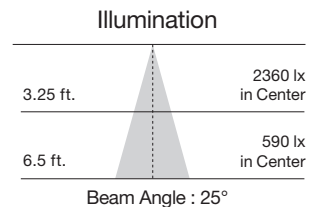

Applications / Features

- Entertainment lighting
- Down lighting
- Display lighting
- Accent lighting
- Dimmable
- 11W PAR30 replaces up to 75PAR30