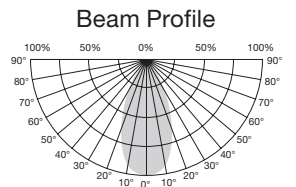

Beam Angle: 40°