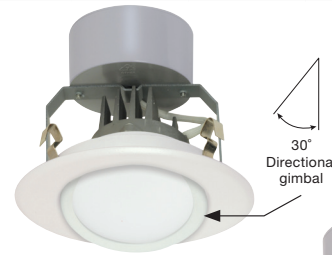

S9123
4" Gimbal