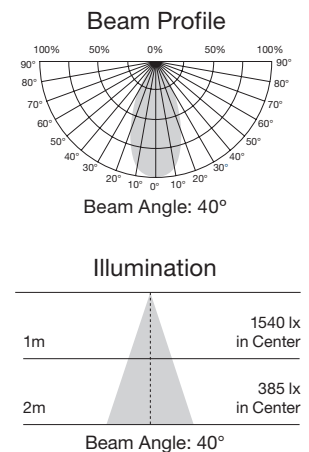

KolourOne Panel Array 2.0 LED PAR38 Lamp, GU24 Base

Item Number	Lamp Description	Watts	Volts	CRI	CCT	Lumens	Beam	M.O.L. (Inches)	Life/Hours	Pack
S9060	17PAR38/LED/40/2700K/GU24	17	120	84	2700K	1120	40°	5	25,000	12/6

Pack: Master 12 / Inner 6/1