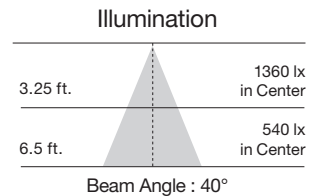

LED PAR LAMPS

Ditto™ 7W LED PAR20 lamps

Same PAR20 shape.
Advanced LED technology!

Applications / Features

- Entertainment lighting
- Down lighting
- Display lighting
- Accent lighting
- Dimmable
- 7W PAR20 replaces 50PAR20