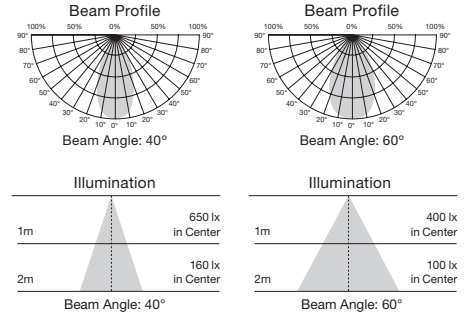

PANEL ARRAY 2.0 LED LAMPS

KolourOne Panel Array 2.0 14W PAR30 long neck LED lamps

Applications / Features

- Indoor residential and commercial lighting
- Down lighting
- Display lighting
- Accent lighting
- Dimmable

KolourOne Panel Array 2.0 LED PAR30 Long Neck Lamps

Item Number	Lamp Description	Watts	Volts	CRI	CCT	Lumens	Beam	M.O.L. (Inches)	Life/Hours	Pack
S8947*	14PAR30LN/LED/40/2700K/PA2.0	14	120	84	2700K	860	40°	4 ½	35,000	12/6
S8948*	14PAR30LN/LED/40/3500K/PA2.0	14	120	83	3500K	890	40°	4 ½	35,000	12/6
S8949	14PAR30LN/LED/40/5000K/PA2.0	14	120	83	5000K	930	40°	4 ½	35,000	12/6
S8971*	14PAR30LN/LED/60/2700K/PA2.0	14	120	84	2700K	860	60°	4 ½	35,000	12/6
S8972*	14PAR30LN/LED/60/3500K/PA2.0	14	120	83	3500K	890	60°	4 ½	35,000	12/6
S8973	14PAR30LN/LED/60/5000K/PA2.0	14	120	83	5000K	930	60°	4 ½	35,000	12/6

* ENERGY STAR certified.

Pack: Master 12 / Inner 6/1

KolourOne Panel Array 2.0 14W PAR30 long neck LED lamp, GU24 base

Applications / Features

- Indoor residential and commercial lighting
- Down lighting
- Display lighting
- Accent lighting
- Dimmable