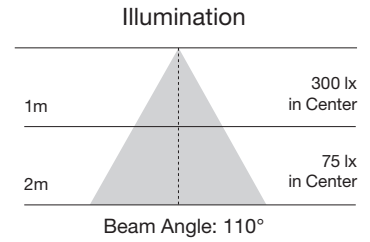

LED DOWNLIGHT RETROFITS

4" to 6" KolourOne Sprint™ 13.5W LED downlight retrofit

Applications / Features

- Indoor residential and commercial lighting
- Replaces incandescent medium base 120V lamps
- Works with 4" to 6" cans
- Dimmable
- Color rings included