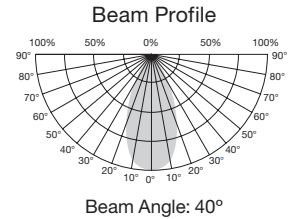

INDOOR/OUTDOOR LED PAR LAMPS

Indoor/Outdoor KolourOne Duo™ 7W PAR20 LED lamp

Applications / Features

- Indoor residential and commercial lighting
- Outdoor security and landscape lighting
- Down lighting
- Display lighting
- Accent lighting
- Dimmable
- IP65 rated

KolourOne Duo PAR20 Indoor/Outdoor LED Lamp

Item Number	Lamp Description	Watts	Volts	CRI	CCT	Lumens	Beam	M.O.L. (Inches)	Life/Hours	Pack
S9014	7PAR20/LED/40/3500K/IP65	7	120	83	3500K	400	40°	3 7/16	25,000	24/6

Pack: Master 24 / Inner 6/1

Indoor/Outdoor KolourOne Duo™ 13W PAR30 short neck LED lamp

Applications / Features

- Indoor residential and commercial lighting
- Outdoor security and landscape lighting
- Down lighting
- Display lighting
- Accent lighting
- Dimmable
- IP65 rated