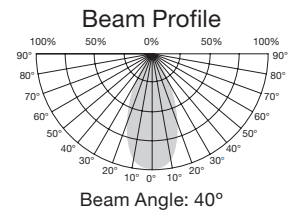

LED PAR16 lamp

Applications / Features

- Down lighting
- Accent lighting
- Pendant lighting
- Dimmable
- 6PAR16 replaces 45PAR16

LED PAR16 Lamps

Item Number	Lamp Description	Watts	Volts	CRI	CCT	Lumens	Beam	M.O.L. (Inches)	Life/Hours	Pack
S8990	5PAR16/LED/3000K	5	120	80	3000K	370	40°	3 1/4	25,000	12/1

Pack: Master 48/12/1 (Carded)