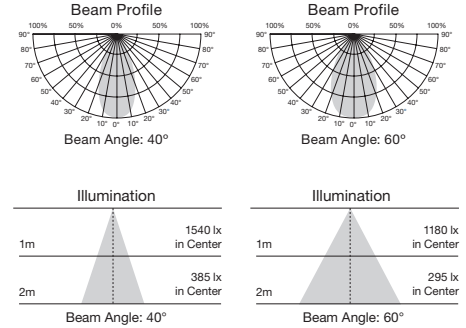

PANEL ARRAY 2.0 LED LAMPS

KolourOne Panel Array 2.0 17W PAR38 LED lamps

Applications / Features

- Indoor residential and commercial lighting
- Entertainment lighting
- Down lighting
- Display lighting
- Accent lighting
- Dimmable

KolourOne Panel Array 2.0 LED PAR38 Lamps

Item Number	Lamp Description	Watts	Volts	CRI	CCT	Lumens	Beam	M.O.L. (Inches)	Life/Hours	Pack
S8977*	17PAR38/LED/40/2700K/PA 2.0	17	120	84	2700K	1120	40°	5 1/8	35,000	12/6
S8978*	17PAR38/LED/40/3500K/PA 2.0	17	120	83	3500K	1160	40°	5 1/8	35,000	12/6
S8979	17PAR38/LED/40/5000K/PA 2.0	17	120	83	5000K	1210	40°	5 1/8	35,000	12/6
S8984*	17PAR38/LED/60/2700K/PA 2.0	17	120	84	2700K	1120	60°	5 1/8	35,000	12/6
S8985*	17PAR38/LED/60/3500K/PA 2.0	17	120	83	3500K	1160	60°	5 1/8	35,000	12/6
S8986	17PAR38/LED/60/5000K/PA 2.0	17	120	83	5000K	1210	60°	5 1/8	35,000	12/6

* ENERGY STAR certified.

Pack: Master 12 / Inner 6/1

KolourOne Panel Array 2.0 17W PAR38 LED lamp, GU24 base

Applications / Features

- Indoor residential and commercial lighting
- Down lighting
- Display lighting
- Accent lighting
- Dimmable