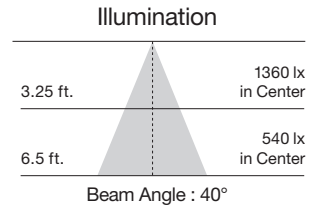

LED PAR LAMPS

Ditto™ 11W LED PAR30 long neck lamps

Same PAR30 shape.
Advanced LED technology!

Applications / Features

- Entertainment lighting
- Down lighting
- Display lighting
- Accent lighting
- Dimmable
- 11W PAR30 replaces up to 75PAR30