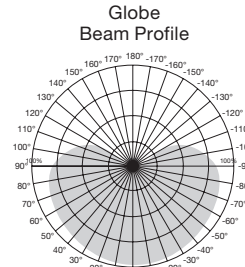

Beam Angle: 175°