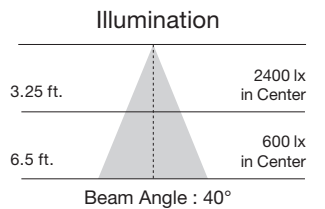

Applications / Features

- Entertainment lighting
- Down lighting
- Display lighting
- Dimmable
- Accent lighting
- 17W PAR38 replaces 90PAR38