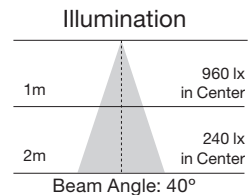

4" LED recessed downlight retrofit

Applications / Features

- Residential
- Office
- Retail
- Hospitality
- Dimmable
- Damp location listed - Gimbal
- Wet location listed - Baffle