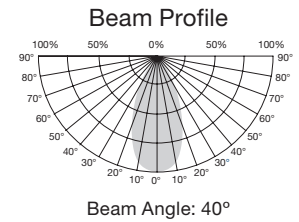

4" LED recessed downlight retrofit

Applications / Features

- Residential
- Office
- Retail
- Hospitality
- Dimmable
- Damp location listed - Gimbal
- Wet location listed - Baffle