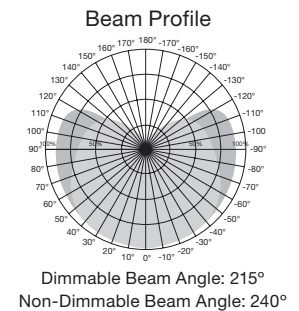

Multi-directional dimmable & non-dimmable A19 LED lamps

Applications / Features

- Indoor residential and commercial lighting
- Pendants
- Display lighting
- Accent lighting
- 7W and 6.4W replaces 40W
- 10W and 9.6W replaces 60W