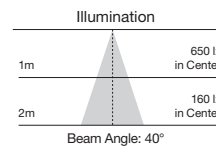

PANEL ARRAY 2.0 LED LAMPS

KolourOne Panel Array 2.0 7W PAR20 LED lamps

Applications / Features

- Indoor residential and commercial lighting
- Entertainment lighting
- Down lighting
- Display lighting
- Accent lighting
- Dimmable

KolourOne Panel Array 2.0 LED PAR20 Lamps

Item Number	Lamp Description	Watts	Volts	CRI	CCT	Lumens	Beam	M.O.L. (Inches)	Life/Hours	Pack
S8921*	7PAR20/LED/40/2700K/PA 2.0	7	120	84	2700K	420	40°	3 7/16	35,000	24/6
S8922*	7PAR20/LED/40/3500K/PA 2.0	7	120	83	3500K	435	40°	3 7/16	35,000	24/6
S8923	7PAR20/LED/40/5000K/PA 2.0	7	120	83	5000K	455	40°	3 7/16	35,000	24/6

* ENERGY STAR certified.

Pack: Master 24 / Inner 6/1

KolourOne Panel Array 2.0 14W PAR30 short neck LED lamps

Applications / Features

- Indoor residential and commercial lighting
- Down lighting
- Display lighting
- Accent lighting
- Dimmable

KolourOne Panel Array 2.0 LED PAR30 Short Neck Lamps

Item Number	Lamp Description	Watts	Volts	CRI	CCT	Lumens	Beam	M.O.L. (Inches)	Life/Hours	Pack
S8934*	14PAR30SN/LED/40/2700K/PA2.0	14	120	84	2700K	860	40°	3 5/8	35,000	12/6
S8935*	14PAR30SN/LED/40/3500K/PA2.0	14	120	83	3500K	890	40°	3 5/8	35,000	12/6
S8936	14PAR30SN/LED/40/5000K/PA2.0	14	120	83	5000K	930	40°	3 5/8	35,000	12/6
S8941*	14PAR30SN/LED/60/2700K/PA2.0	14	120	84	2700K	860	60°	3 5/8	35,000	12/6
S8942*	14PAR30SN/LED/60/3500K/PA2.0	14	120	83	3500K	890	60°	3 5/8	35,000	12/6
S8943	14PAR30SN/LED/60/5000K/PA2.0	14	120	83	5000K	930	60°	3 5/8	35,000	12/6

* ENERGY STAR certified.

Pack: Master 12 / Inner 6/1