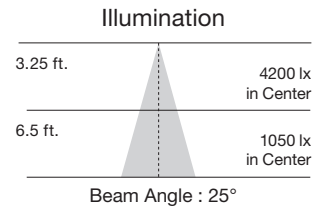

Applications / Features

- Entertainment lighting
- Down lighting
- Display lighting
- Dimmable
- Accent lighting
- 17W PAR38 replaces 90PAR38