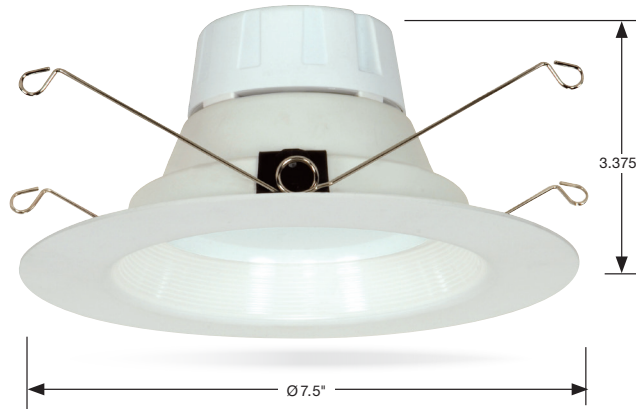

* GU10 base sold separately, item number: S9000

Pack: Master 12 / Inner 6/1

LED DOWNLIGHT RETROFITS

5", 6" LED recessed downlight retrofit

Applications / Features

- Residential
- Office
- Retail
- Hospitality
- Dimmable
- Wet location listed