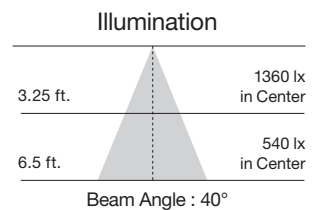

Applications / Features

- Entertainment lighting
- Down lighting
- Display lighting
- Accent lighting
- Dimmable
- 11W PAR30 replaces up to 75PAR30