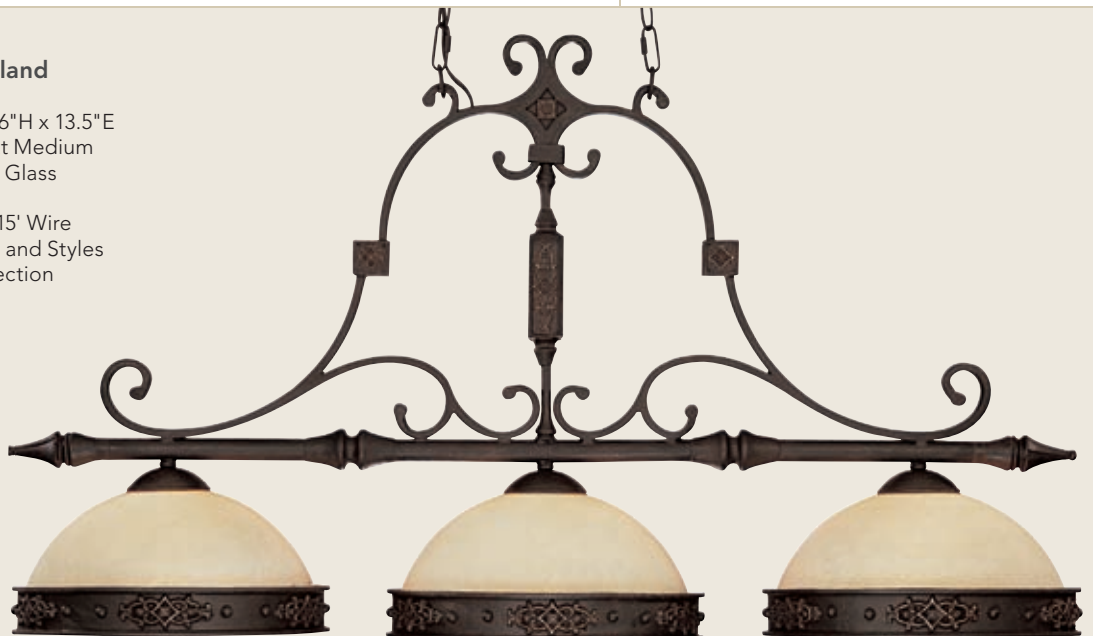

▶ **3608RI Island**
Rustic Iron
46.5"W x 26"H x 13.5"E
3 - 100 Watt Medium
Rust Scavo Glass
Finish: RI
10' Chain; 15' Wire
More Sizes and Styles
In Island Section