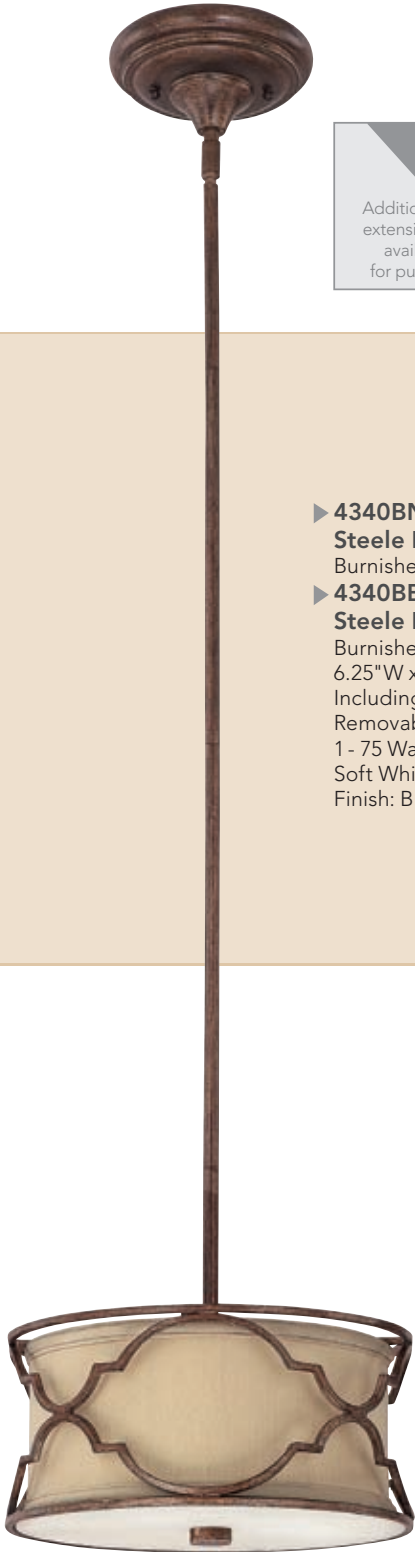

◀ **4311GB Monarch Island**
Gilded Bronze
42"W x 26"H x 15.5"E
2 - 100 Watt Medium
Rust Scavo Glass
Finish: GB
10' Chain; 15' Wire

▼ **4050BD-531 Luciana Mini Pendant**

Bronze with Gold Dust
11.75"W x 46.5"H Overall
Including 6", 12" and 18"
Removable Rods
2 - 40 Watt Candelabra
Frosted Glass Diffuser
Decorative Fabric Shade,
10.38"W x 5"H
Finish: BD