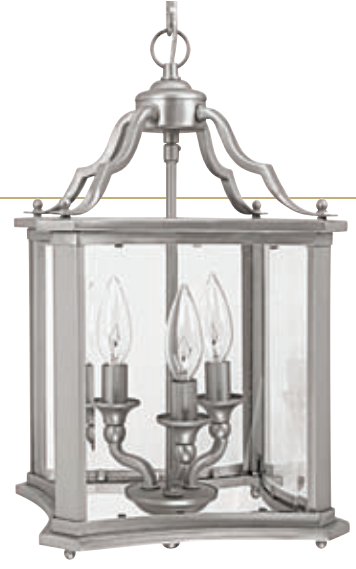

▲ **9123MN Foyer**
Matte Nickel
13"W x 18"H
3 - 60 Watt Candelabra
Clear Beveled Glass
Finishes: BL, MN, TS
10' Chain; 15' Wire