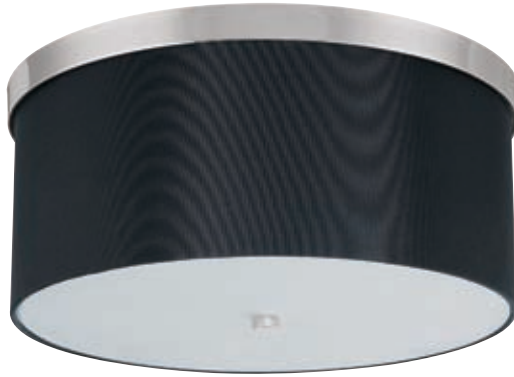

C

CEILING COLLECTION

from the Midtown & Studio Collections

All flush mount ceiling fixtures are damp rated

▼ 2315PN Studio Ceiling

Polished Nickel
15.75"W x 7.25"H
3 - 40 Watt Medium
Decorative Black
Fabric Shade
Frosted Glass Diffuser
Finish: PN

▲ 2305PN Studio Ceiling

Polished Nickel
15.75"W x 7.25"H
3 - 40 Watt Medium
Decorative White
Fabric Shade
Frosted Glass Diffuser
Finish: PN