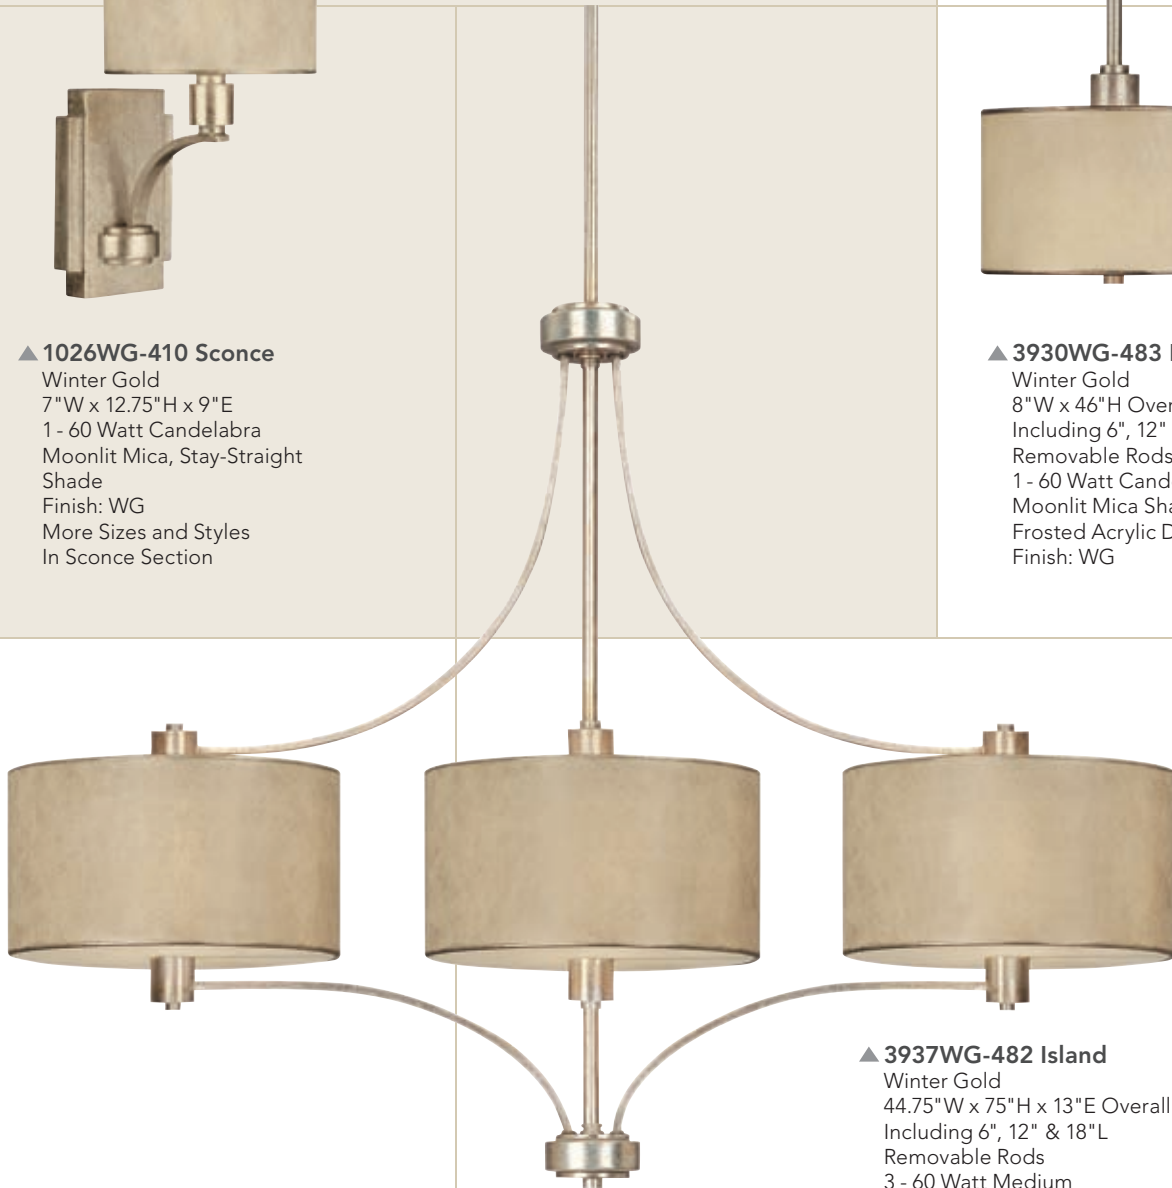

▲ **3937WG-482 Island**
Winter Gold
44.75"W x 75"H x 13"E Overall
Including 6", 12" & 18"L
Removable Rods
3 - 60 Watt Medium
Moonlit Mica Shades
Frosted Acrylic Diffusers
Finish: WG