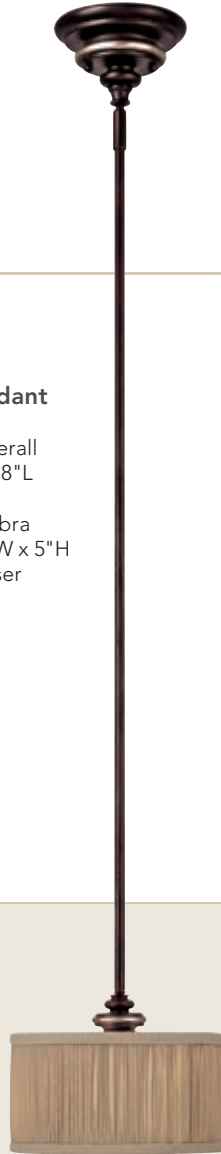

Champagne Bronze
18"W x 24"H
4 - 60 Watt Candelabra
Fabric Shade, 18"W x 7.5"H
Finish: CZ
5' Chain, 10' Wire

▶ **3881CZ-448 Pendant**

Champagne Bronze
9.25"W x 48.5"H Overall
Including 6", 12" & 18"L
Removable Rods
2 - 60 Watt Candelabra
Fabric Shade, 9.25"W x 5"H
Frosted Glass Diffuser
Finish: CZ