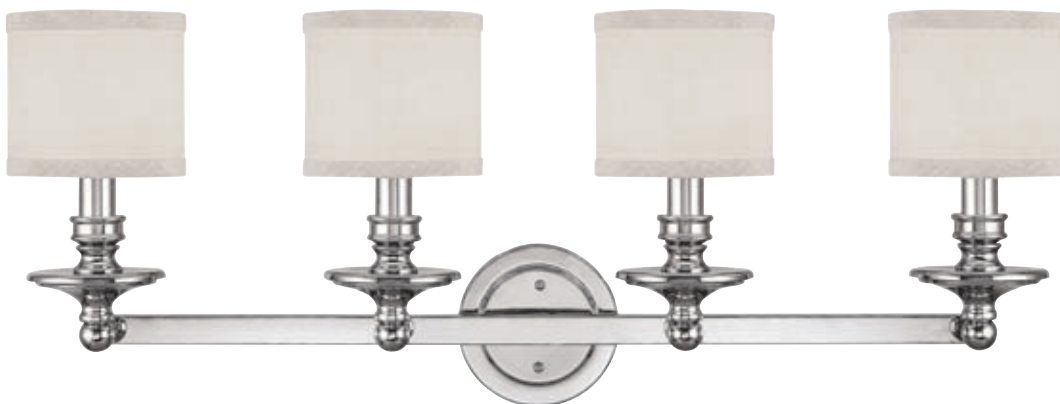

1. ◀ **1239PN-451**
   Midtown Vanity
   Polished Nickel
   35"W x 13.5"H x 7.5"E
   4 - 60 Watt Candelabra
   Decorative Fabric,
   Stay-Straight Shades
   Finishes: MN, PN