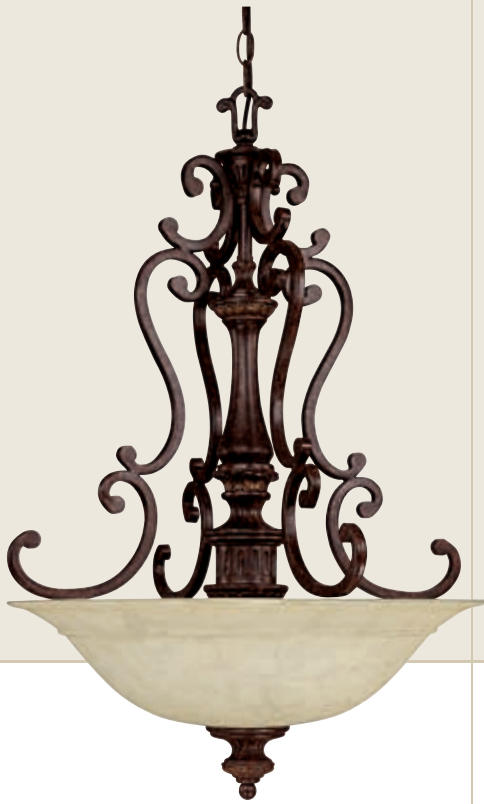

C

the CHESTERFIELD
COLLECTION
in Chesterfield Brown

Coordinate With:

M292228 Mirror

Chesterfield Brown with beveled mirror
Mirror Size: 22.5"W x 29.5"H
Overall Size: 27"W x 34"H x 1.25"E

▶ **3638CB Pendant**
Chesterfield Brown
26"W x 34.75"H
4 - 100 Watt Medium
Rust Scavo Glass
Finish: CB
10' Chain; 15' Wire