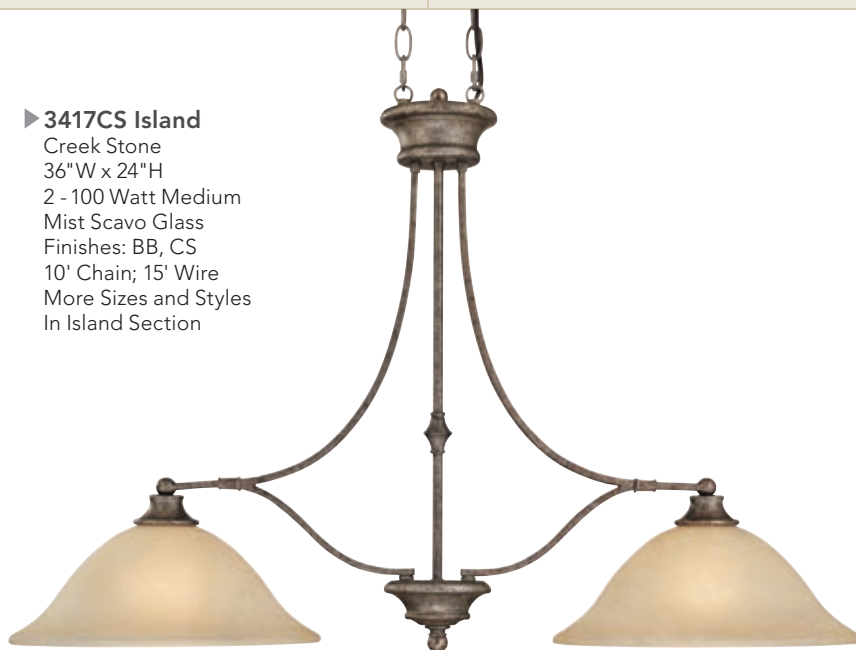

▶ **3417CS Island**

Creek Stone
36"W x 24"H
2 - 100 Watt Medium
Mist Scavo Glass
Finishes: BB, CS
10' Chain; 15' Wire
More Sizes and Styles
In Island Section

B

the BELMONT COLLECTION

in Burnished Bronze
& Creek Stone