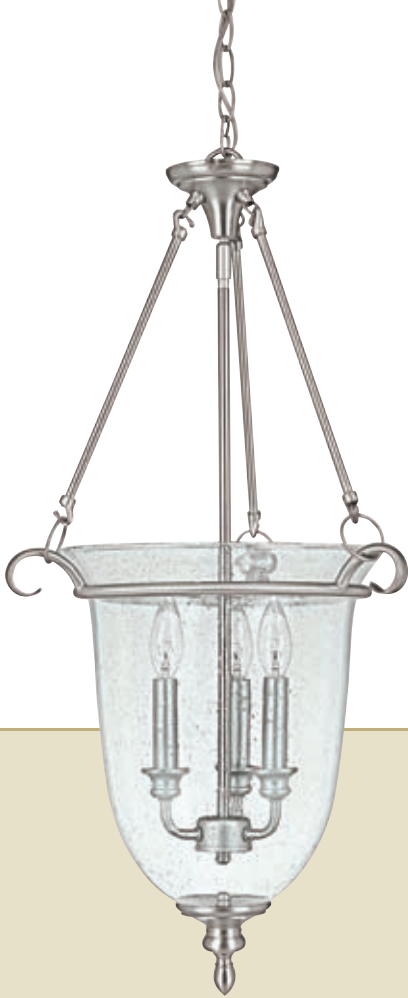

F

FOYER FIXTURES

in Assorted Styles & Finishes

▲ **9310MN Foyer**
Matte Nickel
17"W x 31.5"H
3 - 60 Watt Candelabra
Seeded Glass
Finishes: BB, MBZ, MN
10' Chain; 15' Wire