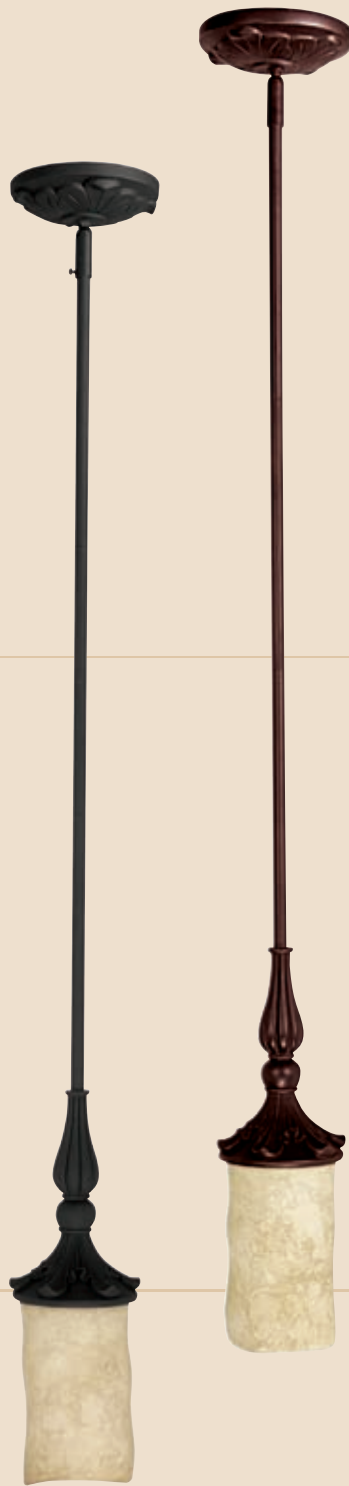

▲ **3261WI-125 Mediterranean
Mini Pendant**
Wrought Iron
▲ **3261MBZ-125 Mediterranean
Mini Pendant**
Mediterranean Bronze
5"W x 45"H Overall
Including 3 - 9.5" Removable Rods
1 - 100 Watt Medium
Rust Scavo Glass
Finishes: MBZ, WI