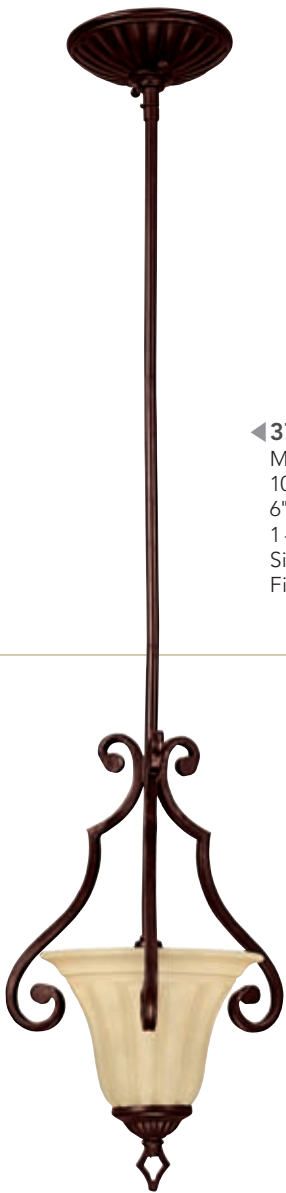

Mediterranean Bronze
42"W x 46"H
12 - 60 Watt Medium
Sienna Scavo Glass
Finish: MBZ
10' Chain; 15' Wire

Coordinate With:

7863WB Highlands Iron Medallion

Weathered Brown
Diameter 30", 4" Hole
Finish: WB

◀ **3721MBZ-268 Mini Pendant**
Mediterranean Bronze
10"W x 48"H Overall Including
6" & 18"L Removable Rods
1 - 60 Watt Candelabra
Sienna Scavo Glass
Finish: MBZ