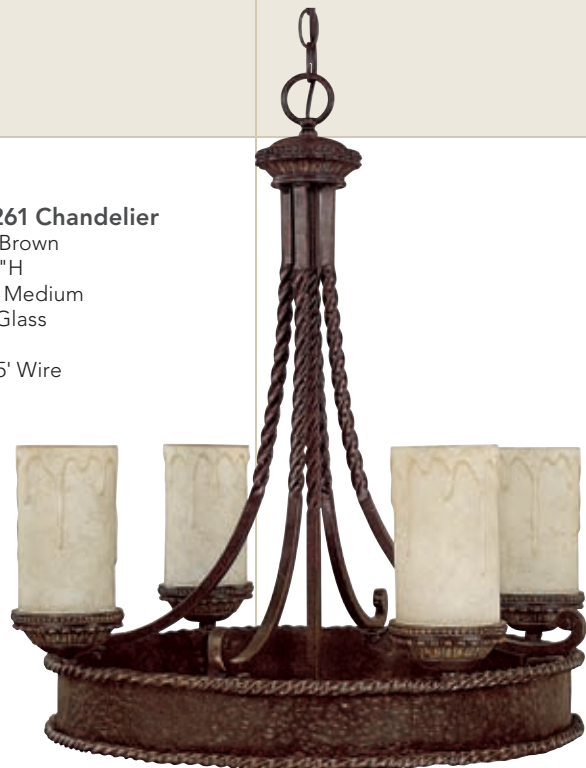

▼ **3039WB-261 Chandelier**

Weathered Brown
30.25"W x 35"H
9 - 60 Watt Medium
Rust Scavo Glass
Finish: WB
10' Chain; 15' Wire

▲ **1594WB-261 Sconce**

Weathered Brown
13.5"W x 28"H x 6"E
3 - 100 Watt Medium
Rust Scavo Glass
Finish: WB
More Sizes and Styles
In Sconce Section

▶ **3054WB-261 Chandelier**

Weathered Brown
24"W x 26.5"H
4 - 100 Watt Medium
Rust Scavo Glass
Finish: WB
10' Chain; 15' Wire

▲ **3054 Chandelier detail**

Underside view of
3054WB-261 Chandelier