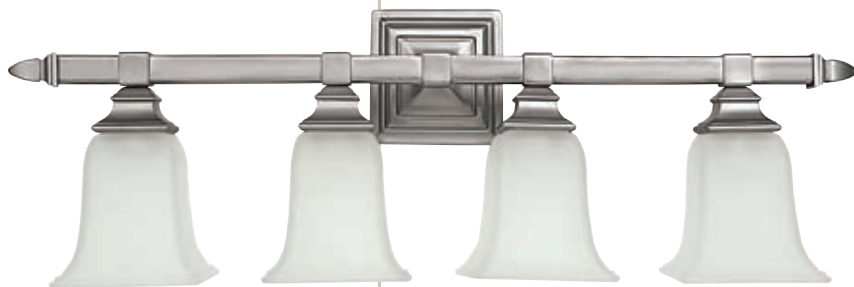

◀ **1064MN-142 Vanity**
Matte Nickel

◀ **1064CH-142 Vanity**
Chrome
28.5"W x 10"H x 6.5"E
4 - 100 Watt Medium
Acid-Washed Glass
Finishes: CH, MN