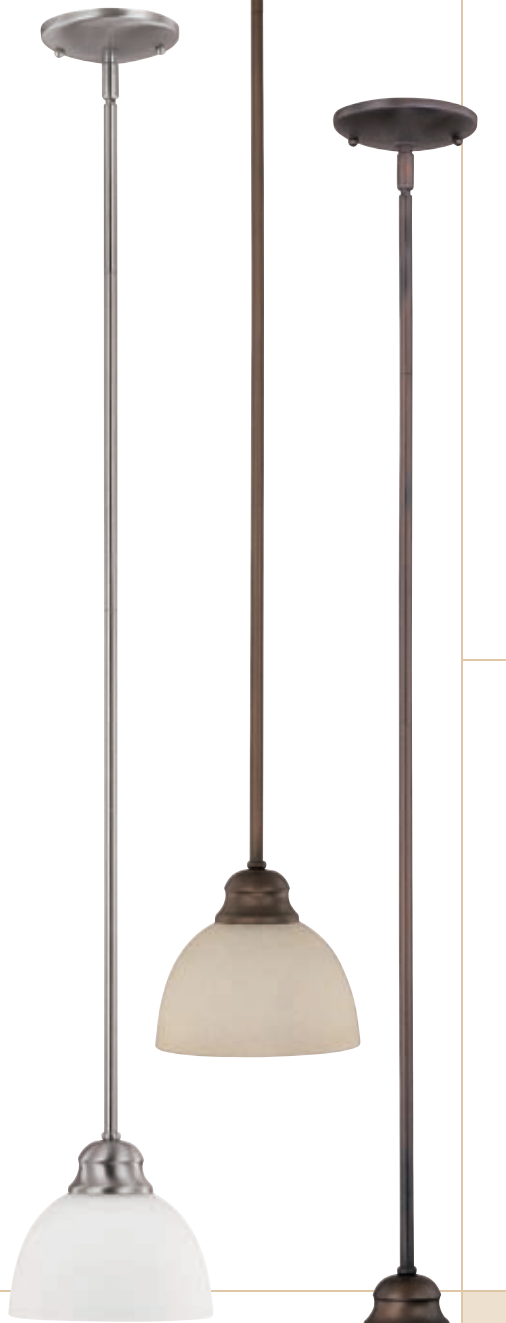

▲ **4031BN-212**
Stanton Pendant
Brushed Nickel
Soft White Glass
Finishes: BB, BN

▲ **4031BB-207**
Stanton Pendant
Burnished Bronze
Mist Scavo Glass
Finish: BB

▲ **4031BB-212**
Stanton Pendant
Burnished Bronze
Soft White Glass
Finishes: BB, BN
7.25"W x 44.5"H Overall
Including 6", 12" & 18"
Removable Rods
1 - 100 Watt Medium