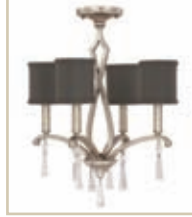

▶ **4064BS-533-CR
Petite Chandelier**

Brushed Silver
16"W x 18"H
Includes 6", 12" & 18"L
Removable Rods
4 - 40 Watt Candelabra
Decorative Fabric Shades
Finish: BS
6' Wire
Crystals Included

Includes removable rods
16"W x 18"H