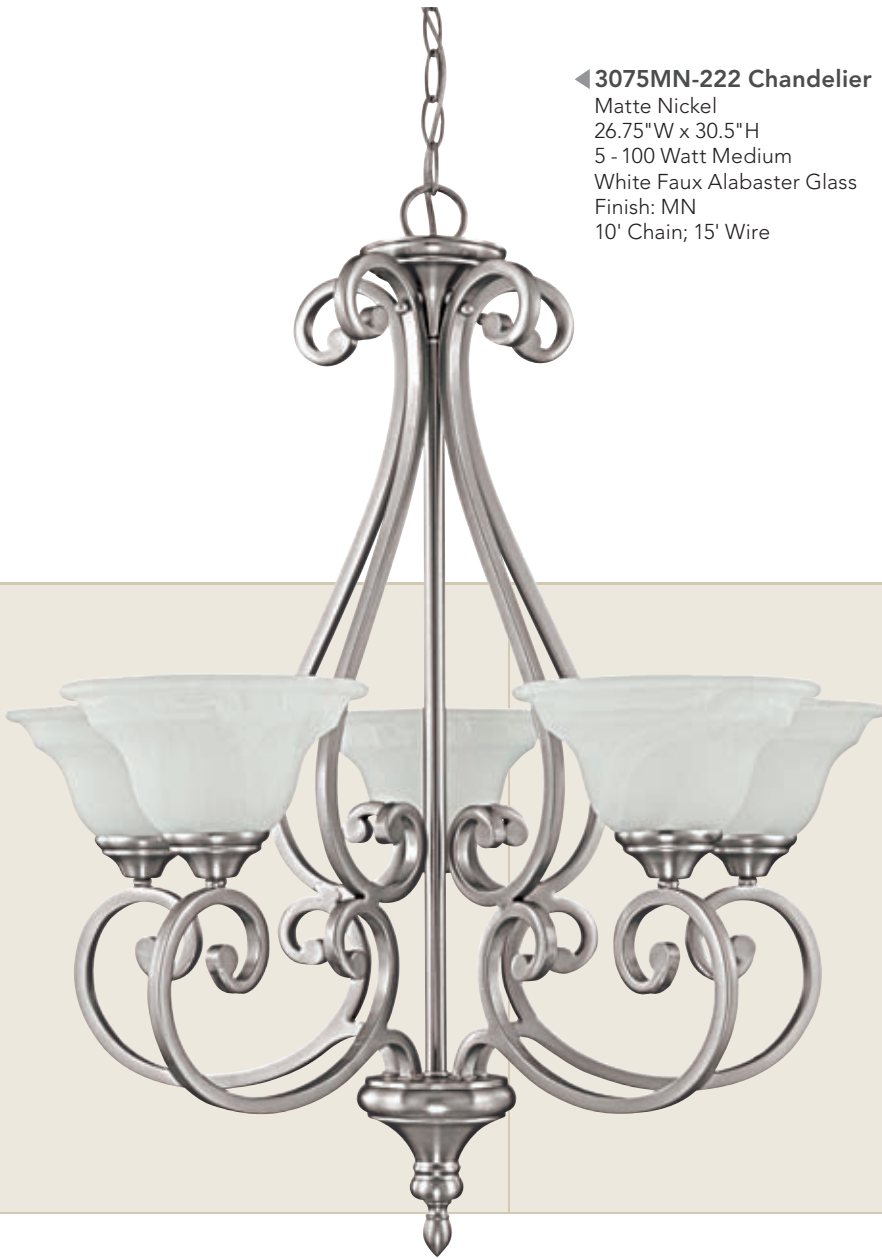

◀ **3075MN-222 Chandelier**

Matte Nickel
26.75"W x 30.5"H
5 - 100 Watt Medium
White Faux Alabaster Glass
Finish: MN
10' Chain; 15' Wire