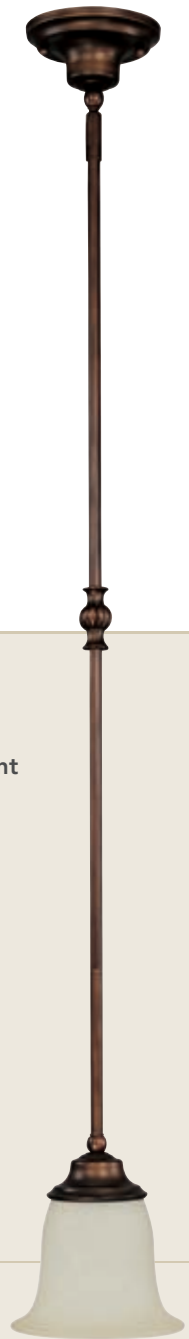

▶ **3781BB-291 Mini Pendant**
Burnished Bronze
6.5"W x 47.75"H Overall
Including 6", 12" & 18"L
Removable Rods
1 - 100 Watt Medium
Mist Scavo Glass
Finish: BB