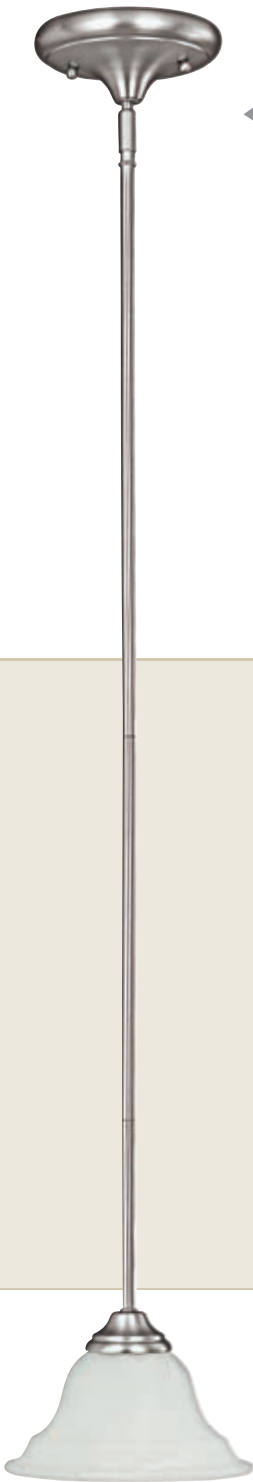

▶ **3076MN Pendant**
Matte Nickel
20"W x 29.5"H
3 - 100 Watt Medium
White Faux Alabaster Glass
Finish: MN
10' Chain; 15' Wire

C

the CHANDLER COLLECTION

in Burnished Bronze &
Matte Nickel

- ◀ **3070MN-222 Mini Pendant**
Matte Nickel
8"W x 45.25"H Overall Including
6", 12" & 18"L Removable Rods
1 - 100 Watt Medium
White Faux Alabaster Glass
Finish: MN