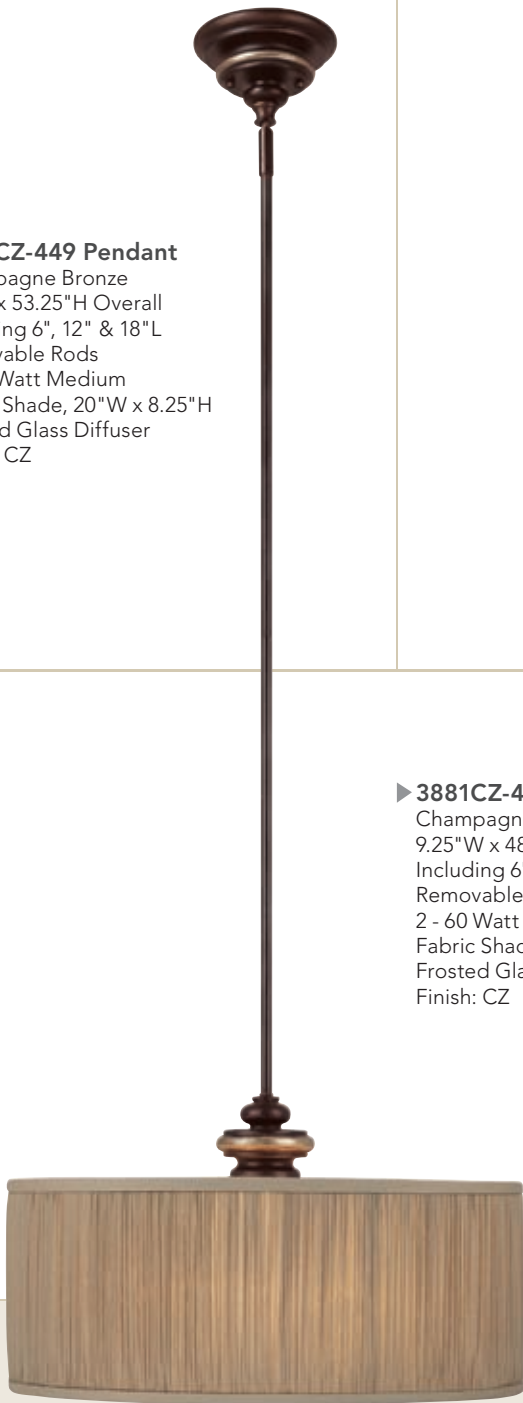

▶ **3888CZ-449 Pendant**

Champagne Bronze
20"W x 53.25"H Overall
Including 6", 12" & 18"L
Removable Rods
3 - 60 Watt Medium
Fabric Shade, 20"W x 8.25"H
Frosted Glass Diffuser
Finish: CZ