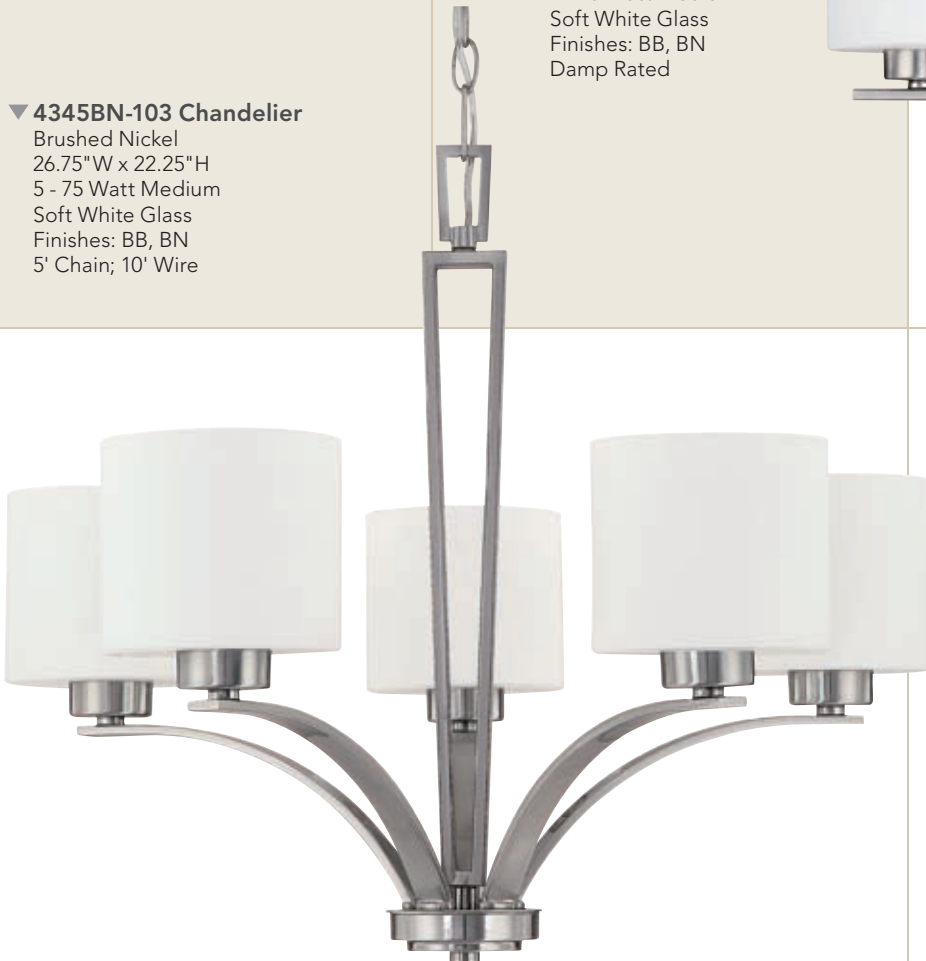

▼ **4345BN-103 Chandelier**

Brushed Nickel
26.75"W x 22.25"H
5 - 75 Watt Medium
Soft White Glass
Finishes: BB, BN
5' Chain; 10' Wire