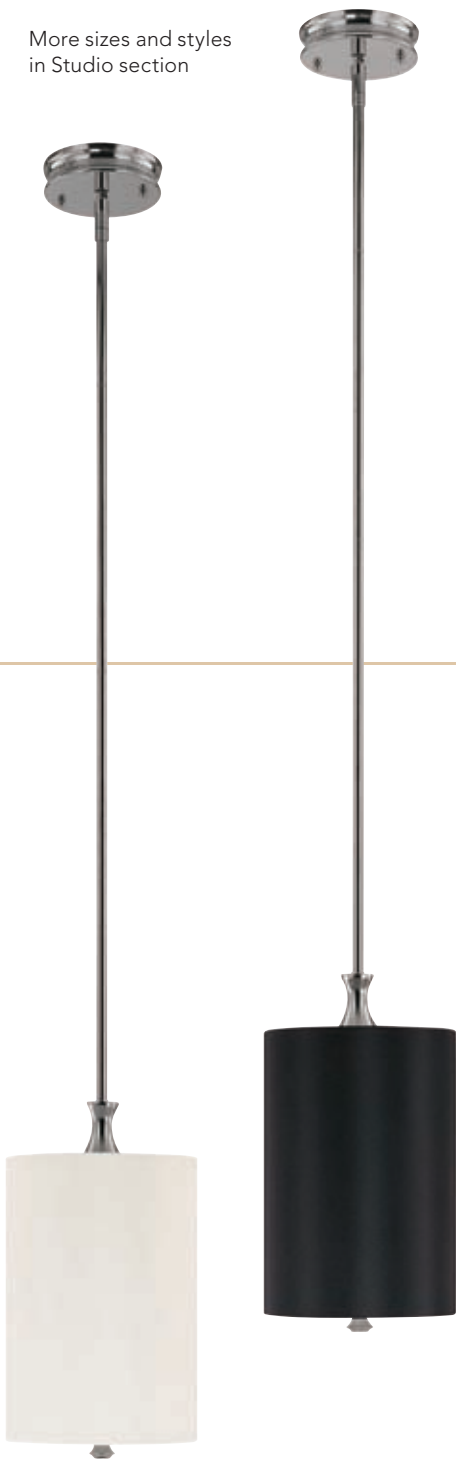

More sizes and styles
in Studio section

- ▲ **3870PN-492**
  Studio Pendant
  Decorative White Fabric Shade
- ▲ **3870PN-507**
  Studio Pendant
  Decorative Black Fabric Shade
  Polished Nickel
  8"W x 53.5"H Overall
  Including 6", 12" & 18"
  Removable Rods
  1 - 100 Watt Medium
  Frosted Glass Diffuser
  Finish: PN
  2 Finial Options Included