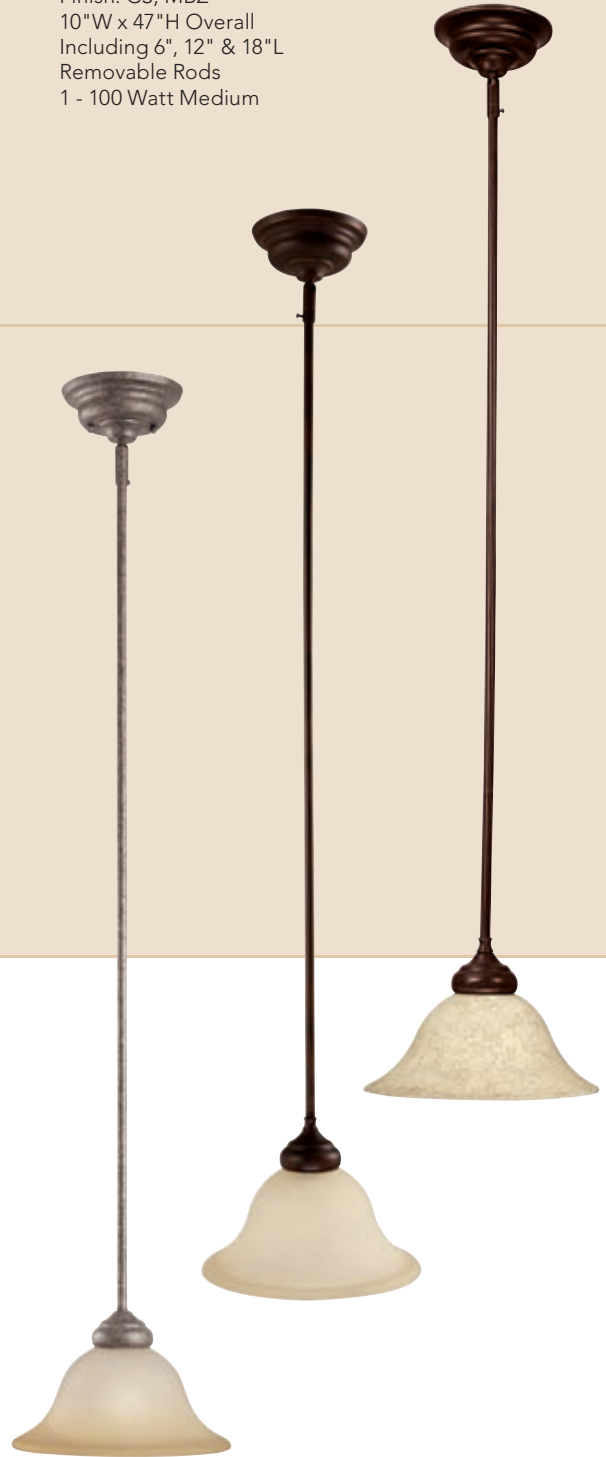

▼ **3150MBZ-259 Mini Pendant**
Mediterranean Bronze
Mist Scavo Glass
Finish: CS, MBZ
10"W x 47"H Overall
Including 6", 12" & 18"L
Removable Rods
1 - 100 Watt Medium

▼ **3150MBZ-244 Mini Pendant**
Mediterranean Bronze
Rust Scavo Glass
Finishes: MBZ, TS
10"W x 47"H Overall
Including 6", 12" & 18"L
Removable Rods
1 - 100 Watt Medium