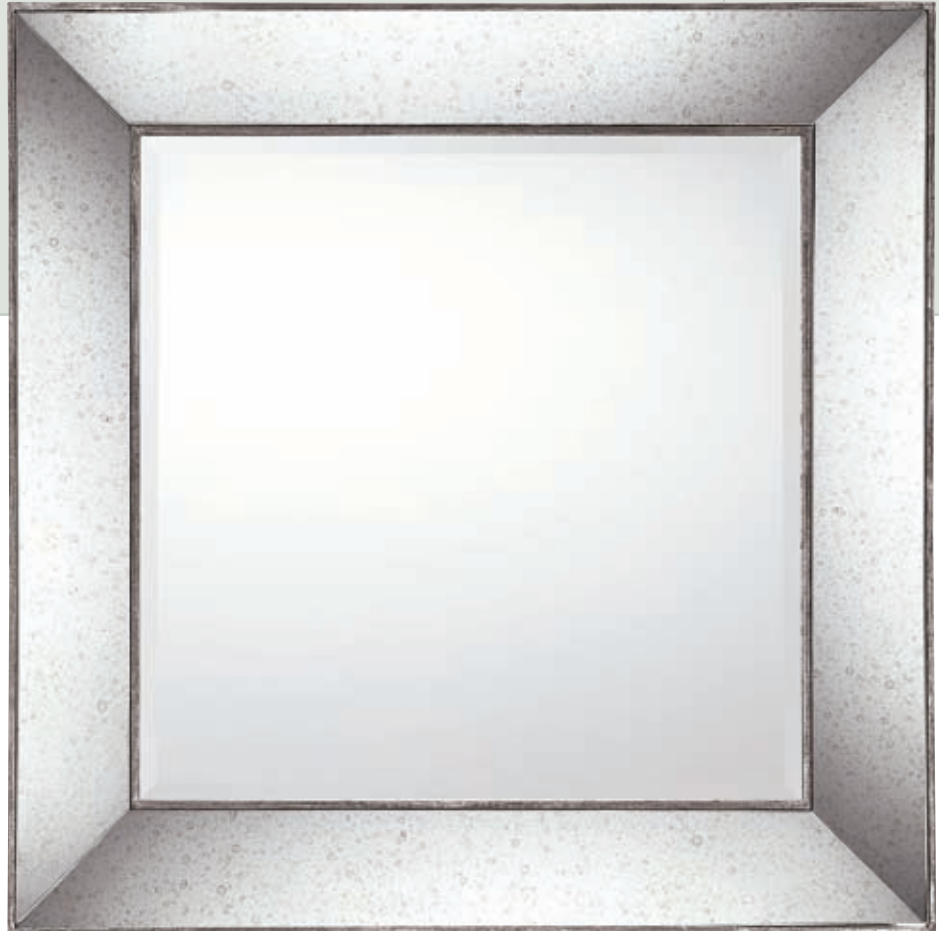

▶ **M323272 Mirror**
Aged Silver with
Antique Mirror frame
and beveled mirror
Mirror Size:
32"W x 32"H
Overall Size:
43"W x 43"H x 1.8"E