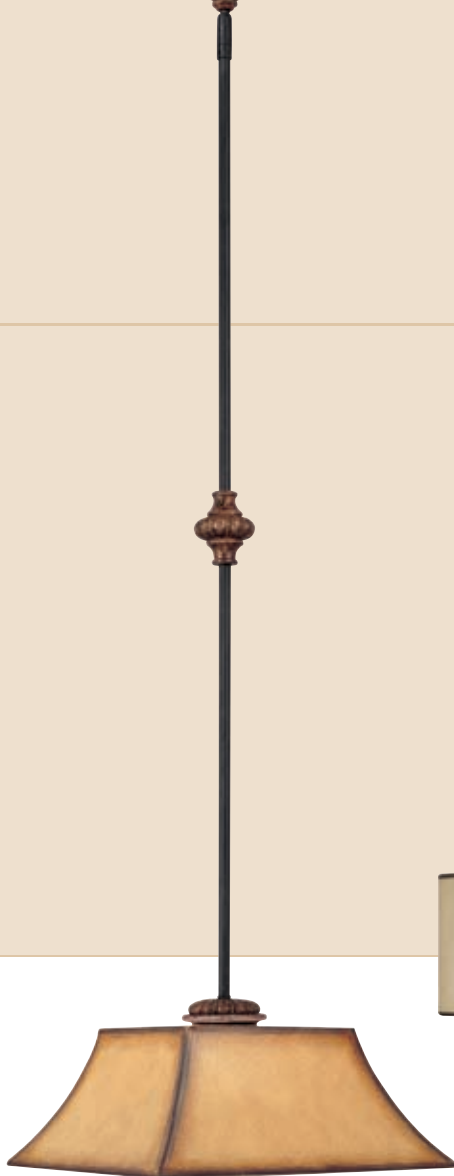

▲ **3861IU-467 Foxborough Mid Pendant**
Iron and Umber
13"W x 48"H Overall
Including 6", 12" & 18"L
Removable Rods
1 - 60 Watt Medium
Faux-Finished Hard Back
Paper Shade, W13" x 6.25"H
Finish: IU