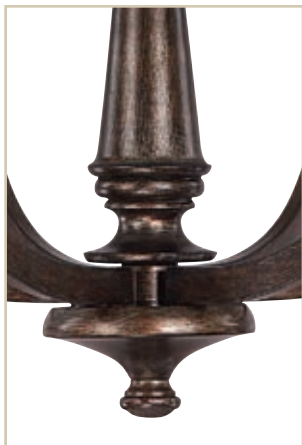

C

the CORDAY
COLLECTION
in Rustic

▼ **4366RT Candelier**
Rustic
26.75"W x 31.5"H
6 - 60 Watt Candelabra
Finish: RT
10' Chain; 15' Wire

Optional finial included with
all items on these two pages