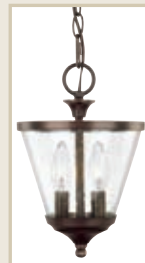

Includes chain
mount option