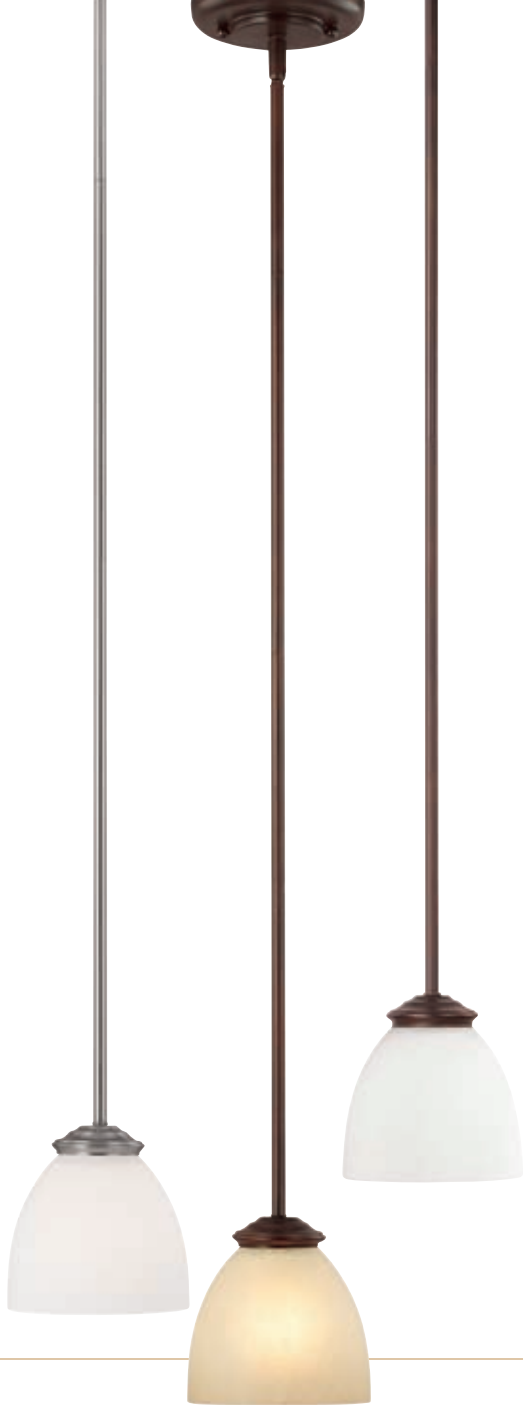

▲ **3941MN-202**
Chapman Pendant
Matte Nickel
Soft White Glass
Finishes: BB, MN

▲ **3941BB-201**
Chapman Pendant
Burnished Bronze
Tumbleweed Glass
Finish: BB

▲ **3941BB-202**
Chapman Pendant
Burnished Bronze
Soft White Glass
Finishes: BB, MN
5.75"W x 45"H Overall
Including 6", 12" & 18" L
Removable Rods
1 - 100 Watt Medium