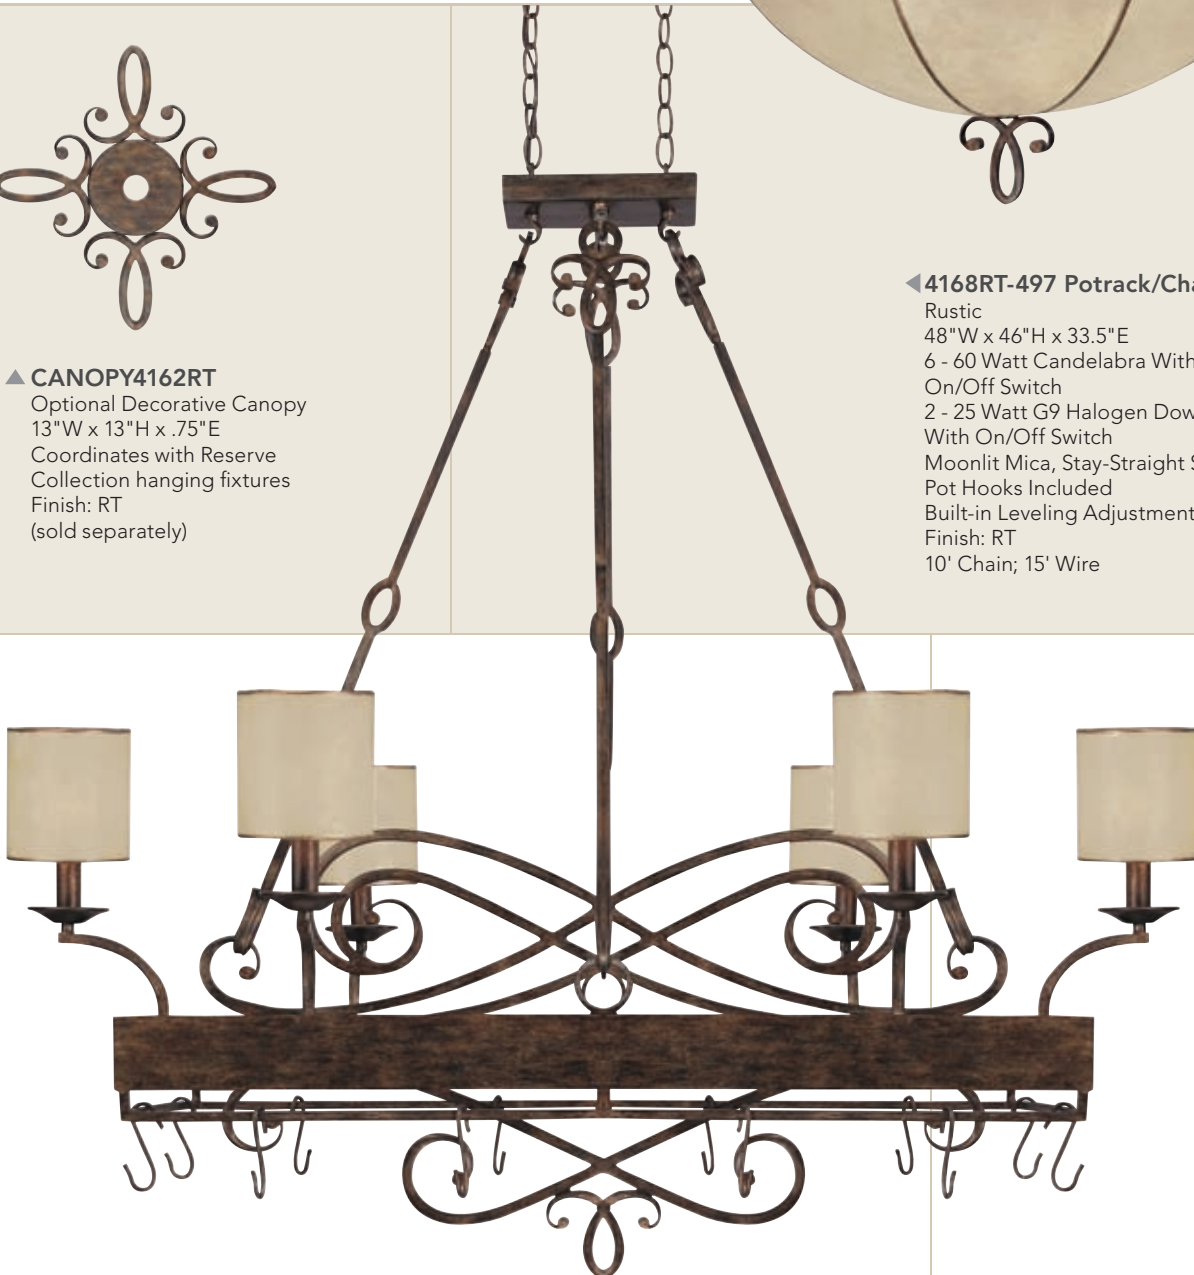

ADA

Shown without
included mica panels

◀ **1777RT**
 Rustic
 15"W x 24"H x 4"E
 4 - 60 Watt Candelabra
 Moonlight Mica Panels
 Finish: RT

▶ **4165RT Pendant**
 Rustic
 33.75"W x 43"H
 6 - 100 Watt Medium
 Moonlit Mica Bowl
 Finish: RT
 10' Chain; 15' Wire

▲ **CANOPY4162RT**
 Optional Decorative Canopy
 13"W x 13"H x .75"E
 Coordinates with Reserve
 Collection hanging fixtures
 Finish: RT
 (sold separately)

◀ **4168RT-497 Potrack/Chandelier**
 Rustic
 48"W x 46"H x 33.5"E
 6 - 60 Watt Candelabra With
 On/Off Switch
 2 - 25 Watt G9 Halogen Down Lights
 With On/Off Switch
 Moonlit Mica, Stay-Straight Shades
 Pot Hooks Included
 Built-in Leveling Adjustment
 Finish: RT
 10' Chain; 15' Wire

R

the RESERVE
COLLECTION
in Rustic

▶ 4162RT-510 Chandelier

Rustic
41"W x 40.5"H
12 - 60 Watt Candelabra
Moonlit Mica, Stay-Straight Shades
Finish: RT
10' Chain; 15' Wire
50+LBS | Additional mounting
support required