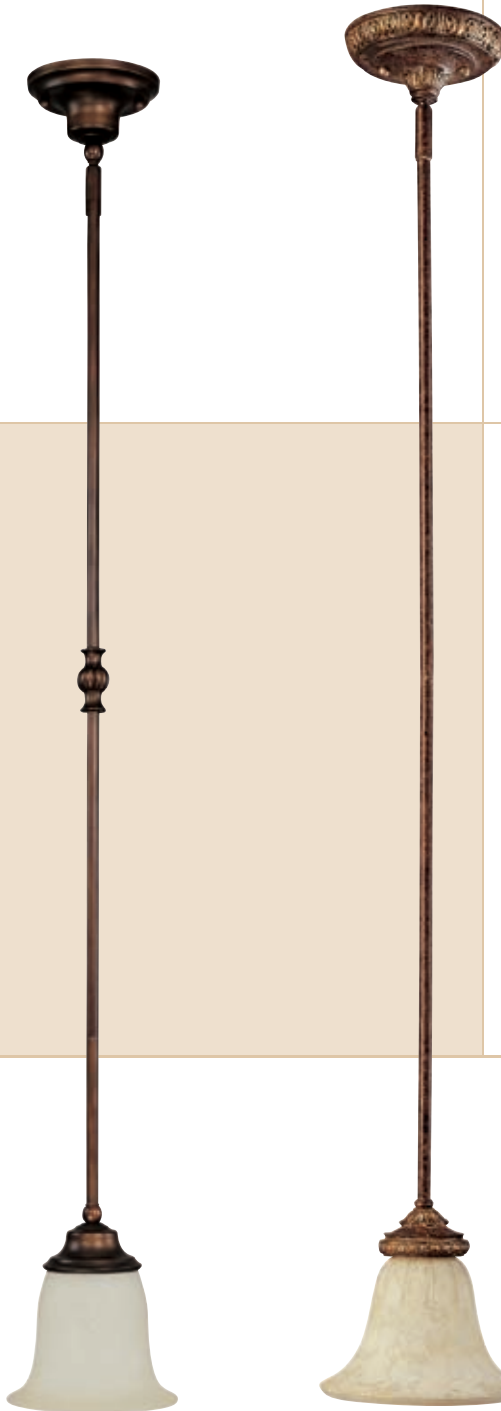

Pictured: Crystal Set
3440CRYSTAL (sold separately)

P

MINI PENDANTS & PENDANTS

in Assorted Styles & Finishes

Additional rod
extensions are
available
for purchase

▲ **3631CB-283 Chesterfield Mini Pendant**
Chesterfield Brown
6.75"W x 47.25"H Overall
Including 6", 12" & 18"L
Removable Rods
1 - 100 Watt Medium
Rust Scavo Glass
Finish: CB