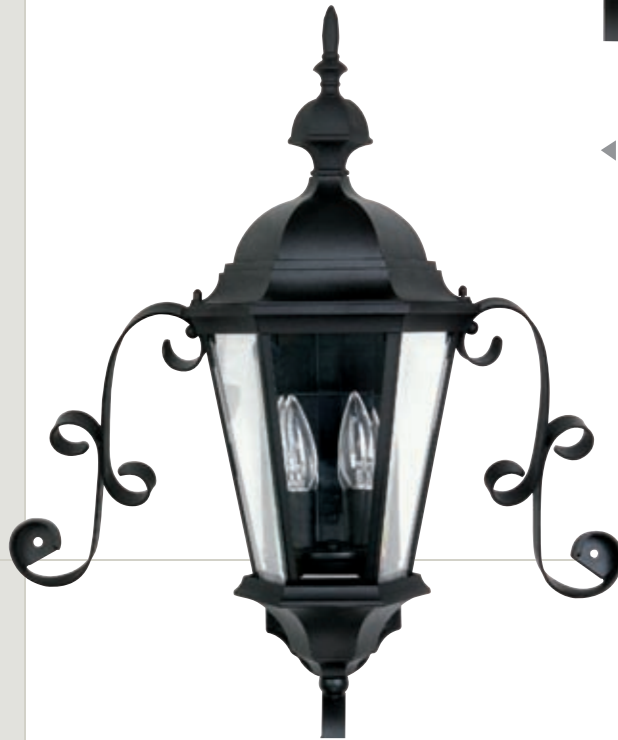

▶ **9729BK Wall Lantern**

Black
35"W x 31"H x 16"E
Backplate: 19.75"L x 4.88"W x .98"E
3 - 60 Watt Candelabra
Clear Beveled Glass
Includes Decorative Scrolls
Finishes: BK, TS
Ctr/Top: 26" Ctr/Btm: 5"