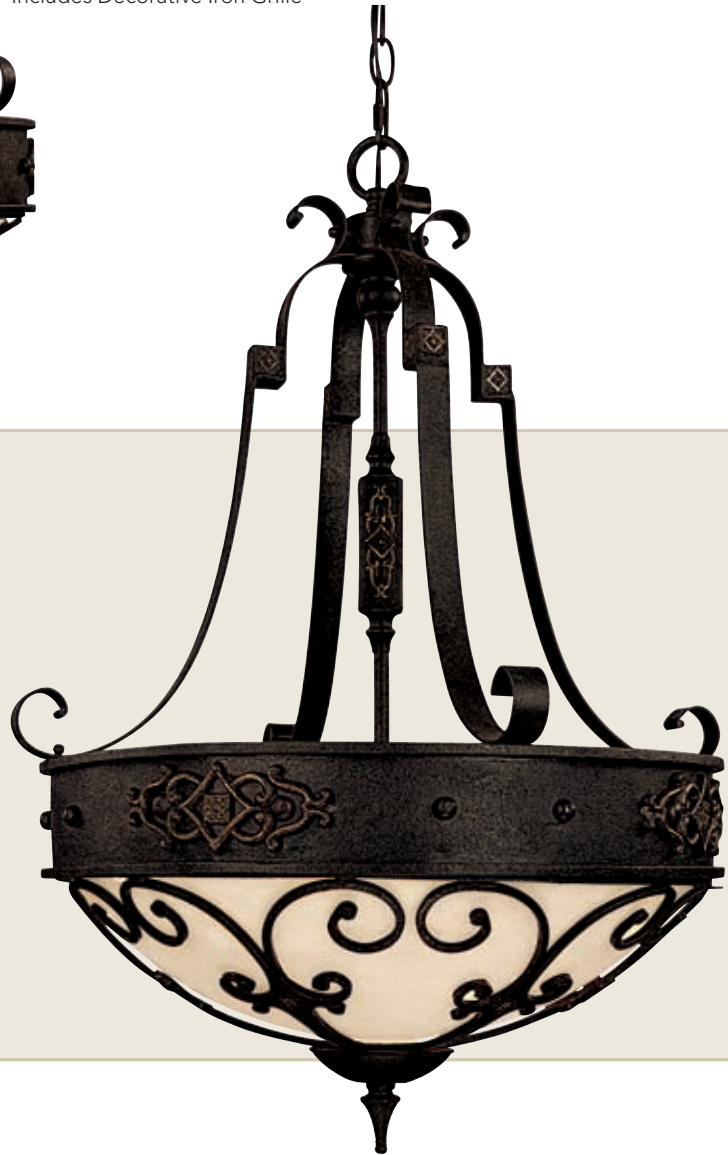

▼ **3615RI Semi-Flush**

Rustic Iron
24"W x 21"H
4 - 100 Watt Medium
Rust Scavo Glass
Finish: RI
Includes Decorative Iron Grille

▲ **3613RI-GR Pendant**

Rustic Iron
22.5"W x 31"H
3 - 100 Watt Medium
Rust Scavo Glass
Finish: RI
10' Chain; 15' Wire
Includes Decorative Iron Grille