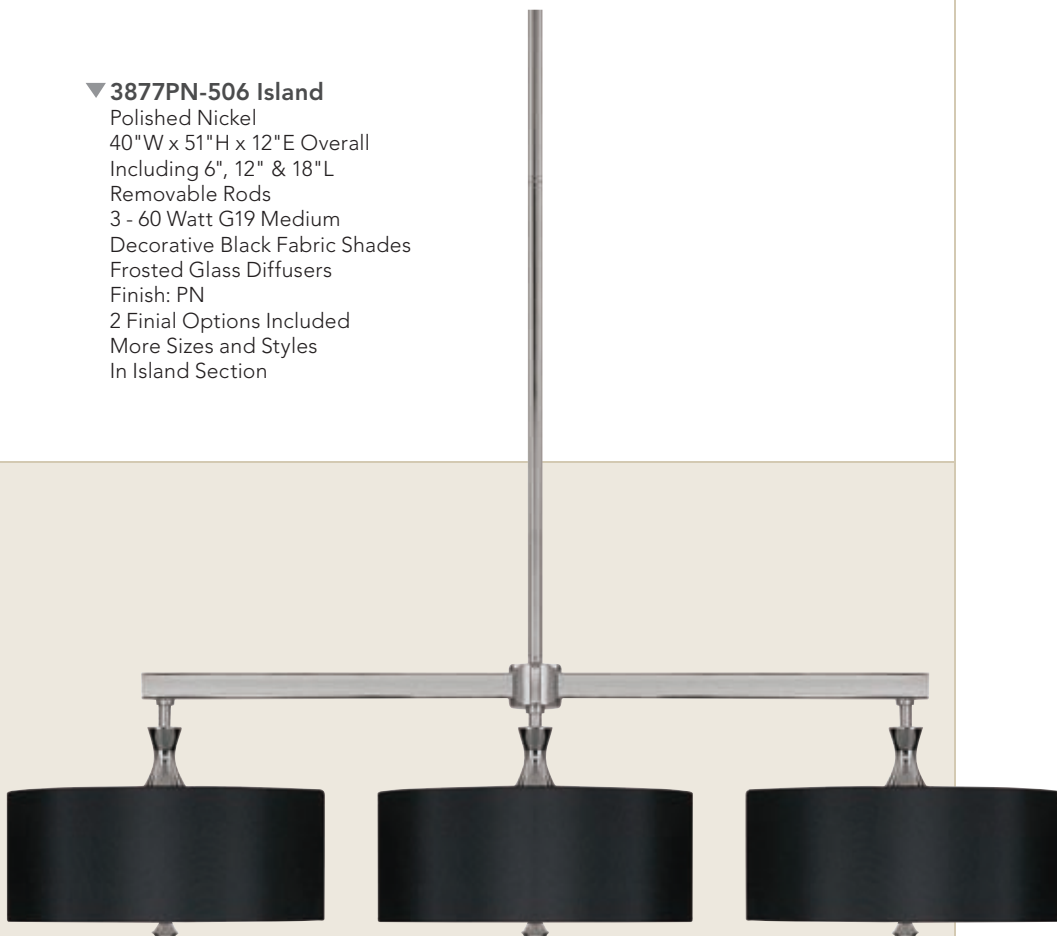

▼ 3877PN-506 Island

Polished Nickel
40"W x 51"H x 12"E Overall
Including 6", 12" & 18"L
Removable Rods
3 - 60 Watt G19 Medium
Decorative Black Fabric Shades
Frosted Glass Diffusers
Finish: PN
2 Finial Options Included
More Sizes and Styles
In Island Section