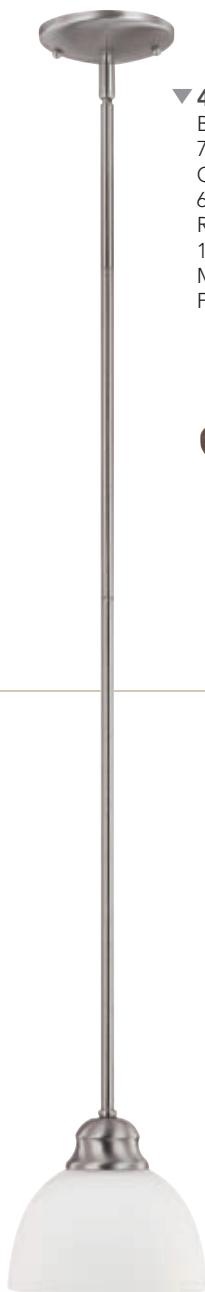

S

the STANTON COLLECTION

in Brushed Nickel &
Burnished Bronze

▼ **4031BB-207 Pendant**
Burnished Bronze
7.25"W x 44.5"H
Overall Including
6", 12" & 18"
Removable Rods
1 - 100 Watt Medium
Mist Scavo Glass
Finish: BB