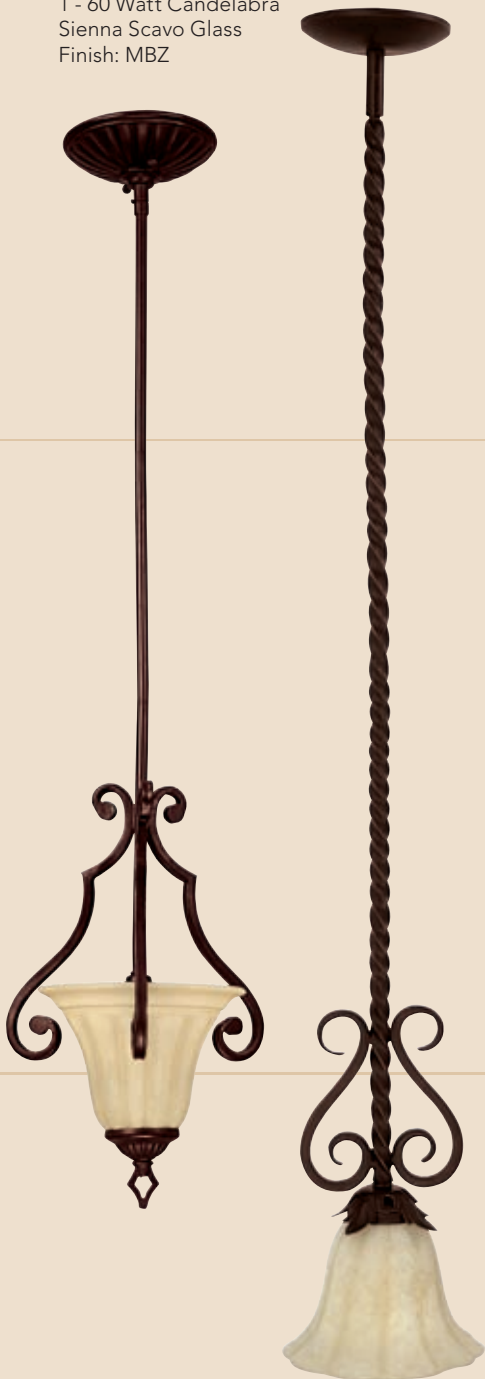

▼ **3721MBZ-268 Sierra**

Mini Pendant

Mediterranean Bronze
10"W x 48"H Overall
Including 6" & 18"L
Removable Rods
1 - 60 Watt Candelabra
Sienna Scavo Glass
Finish: MBZ