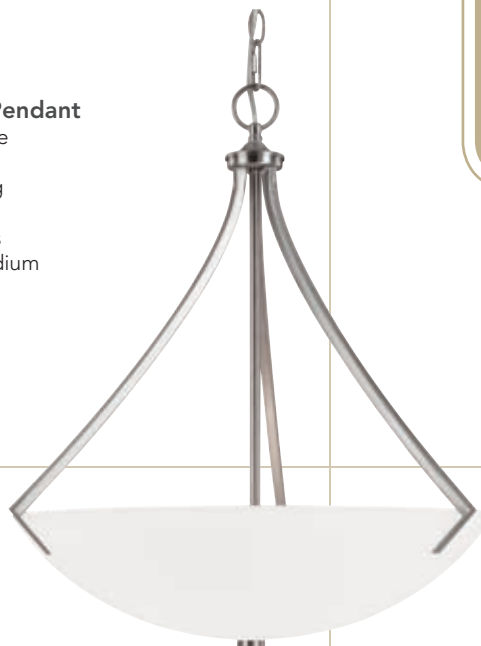

▼ **4031BB-212 Pendant**
Burnished Bronze
7.25"W x 44.5"H
Overall Including
6", 12" & 18"
Removable Rods
1 - 100 Watt Medium
Soft White Glass
Finishes: BB, BN

▲ **4031BN-212 Pendant**
Brushed Nickel
7.25"W x 44.5"H
Overall Including
6", 12" & 18"
Removable Rods
1 - 100 Watt Medium
Soft White Glass
Finishes: BB, BN