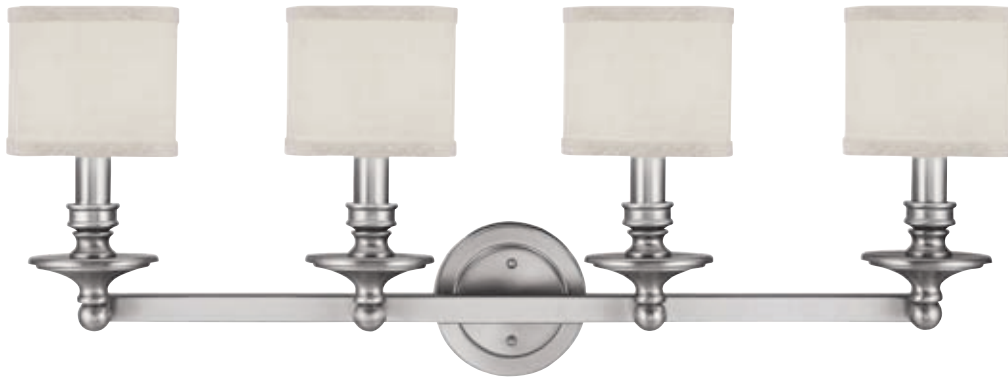

VANITY FIXTURES

from the Midtown
Collection

1. ◀ **1239MN-451**
   Midtown Vanity
   Matte Nickel
   35"W x 13.5"H x 7.5"E
   4 - 60 Watt Candelabra
   Decorative Fabric,
   Stay-Straight Shades
   Finishes: MN, PN