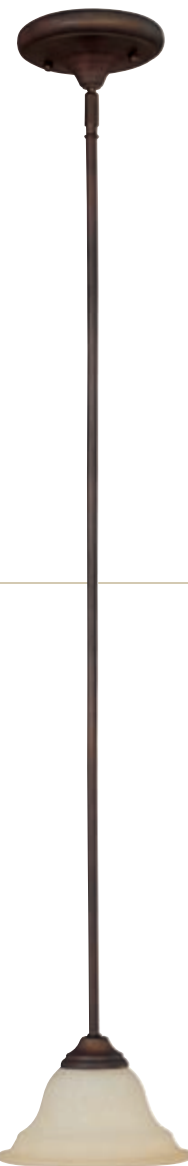

▶ **3074BB-292 Chandelier**

Burnished Bronze
24.5"W x 27.5"H
4 - 100 Watt Medium
Mist Scavo Glass
Finish: BB
10' Chain; 15' Wire

▶ **3076BB Pendant**

Burnished Bronze
20"W x 29.5"H
3 - 100 Watt Medium
Mist Scavo Glass
Finish: BB
10' Chain; 15' Wire

▶ **3070BB-292 Mini Pendant**

Burnished Bronze
8"W x 45.25"H Overall
Including 6", 12" & 18" L
Removable Rods
1 - 100 Watt Medium
Mist Scavo Glass
Finish: BB

▶ **1803BB-292 Vanity**

Burnished Bronze
33"W x 10.25"H x 10"E
3 - 100 Watt Medium
Mist Scavo Glass
Finish: BB
Damp Rated
More Sizes and Styles
In Vanity Section

▶ **3077BB Island**

Burnished Bronze
37"W x 23.5"H x 13"E
2 - 100 Watt Medium
Mist Scavo Glass
Finish: BB
10' Chain; 15' Wire
More Sizes and Styles
In Island Section