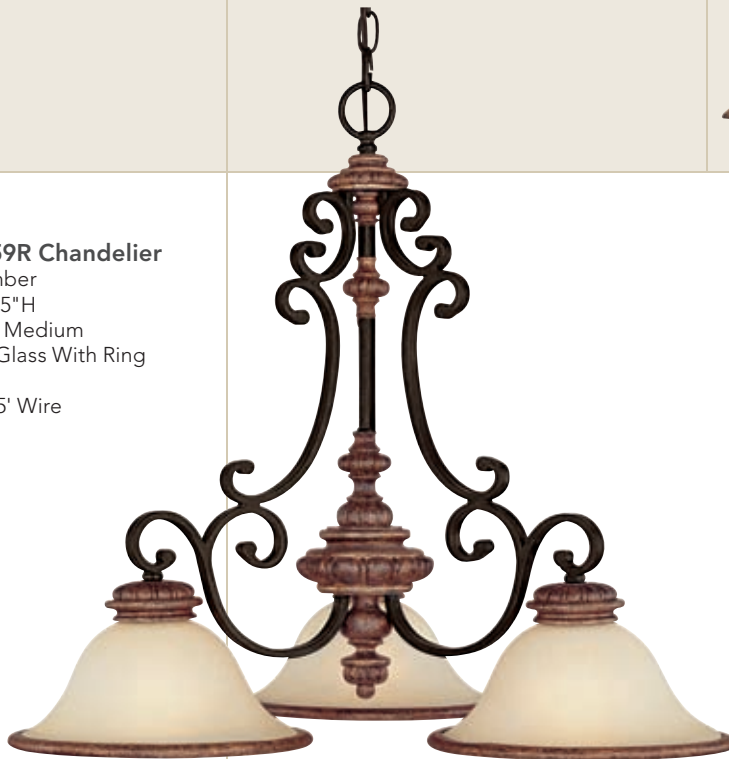

Iron and Umber
34.25"W x 38.25"H
9 - 60 Watt Candelabra
Faux-Finished Hard Back
Paper Shades
Finish: IU
10' Chain; 15' Wire

▶ **3863IU-259R Chandelier**

Iron and Umber
28"W x 23.25"H
3 - 100 Watt Medium
Mist Scavo Glass With Ring
Finish: IU
10' Chain; 15' Wire