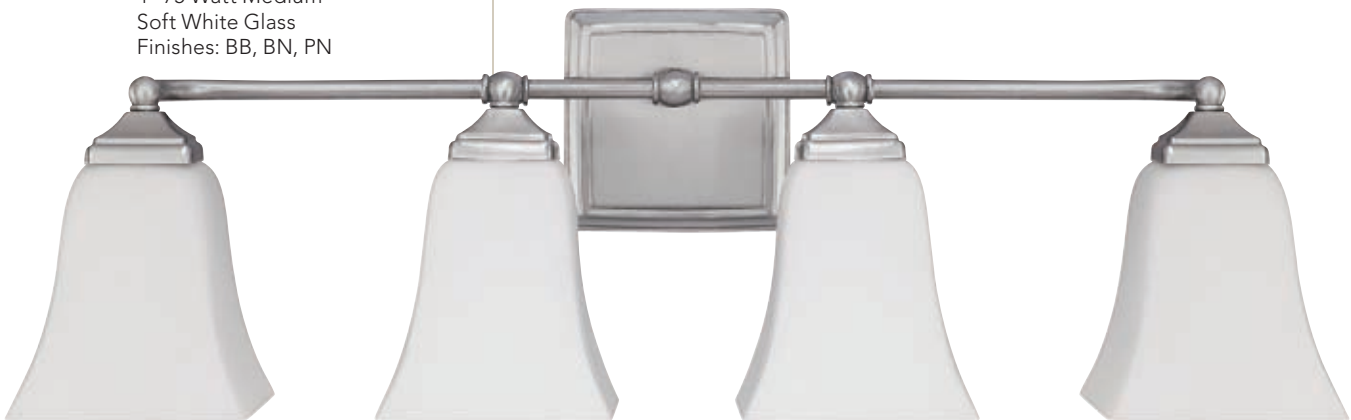

VANITY
FIXTURES
in Brushed Nickel

- ▼ **8452BN-119**
Vanity
Brushed Nickel
12.5"W x 8.5"H x 6.5"E
2 - 75 Watt Medium
Soft White Glass
Finishes: BB, BN, PN

Coordinate With:

- M382656 Mirror**
Brushed Nickel finish metal
frame and beveled mirror
Mirror Size: 24"W x 36"H
Overall Size: 26"W x 38"H x 1.25"E