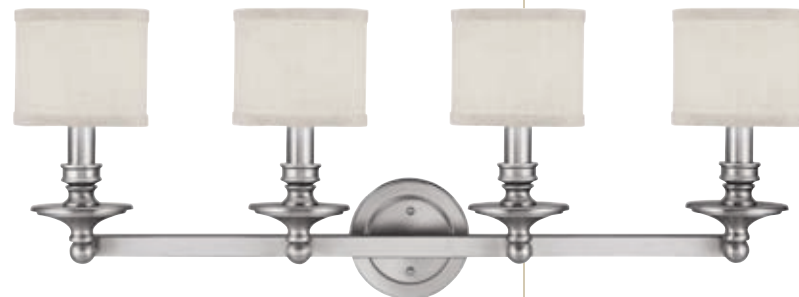

▶ **1239PN-451 Vanity**

Polished Nickel
Finish: PN

35" W x 13.5" H x 7.5" E
4 - 60 Watt Candelabra
Decorative Fabric,
Stay-Straight Shades
Damp Rated