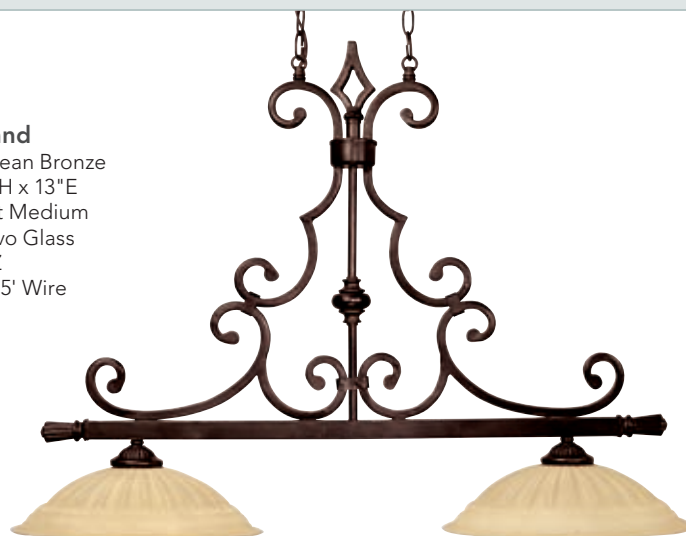

I

ISLANDS

from the Hill House &
Sierra Collections

◀ **3728MBZ**
Sierra Island
Mediterranean Bronze
42.25"W x 30.5"H x 13"E
3 - 100 Watt Medium
Sienna Scavo Glass
Finish: MBZ
10' Chain; 15' Wire

▶ **3727MBZ**
Sierra Island
Mediterranean Bronze
32"W x 27"H x 13"E
2 - 100 Watt Medium
Sienna Scavo Glass
Finish: MBZ
10' Chain; 15' Wire