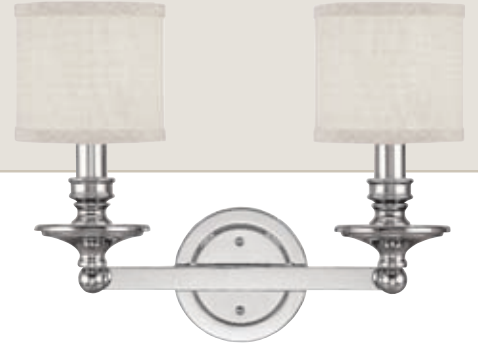

◀ **1238MN-451**
Midtown Vanity
Matte Nickel
25.5"W x 13.5"H x 7.5"E
3 - 60 Watt Candelabra
Decorative Fabric,
Stay-Straight Shades
Finishes: MN, PN