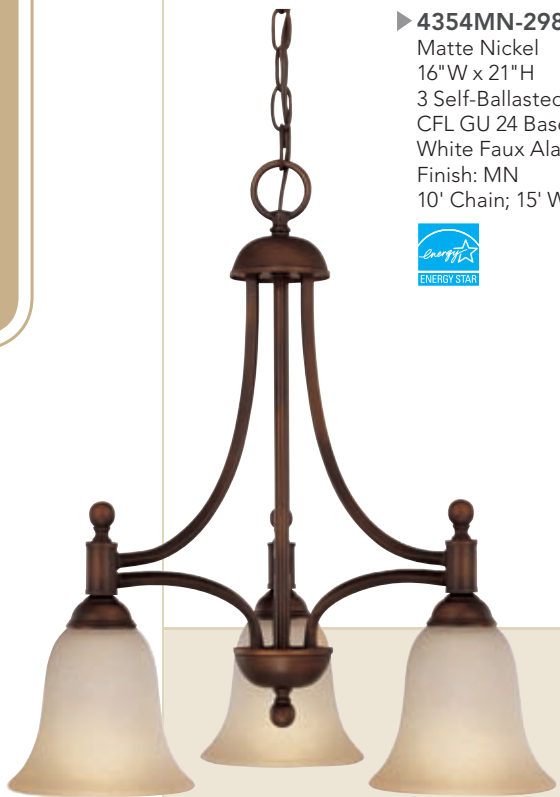

E

ENERGY
STAR®
from the Metro Collection

▶ **4354BB-252-GU Chandelier**

Burnished Bronze
16"W x 21"H
3 Self-Ballasted 13 Watt Spiral
CFL GU 24 Base; Lamps Included
Mist Scavo Glass
Finish: BB
10' Chain; 15' Wire