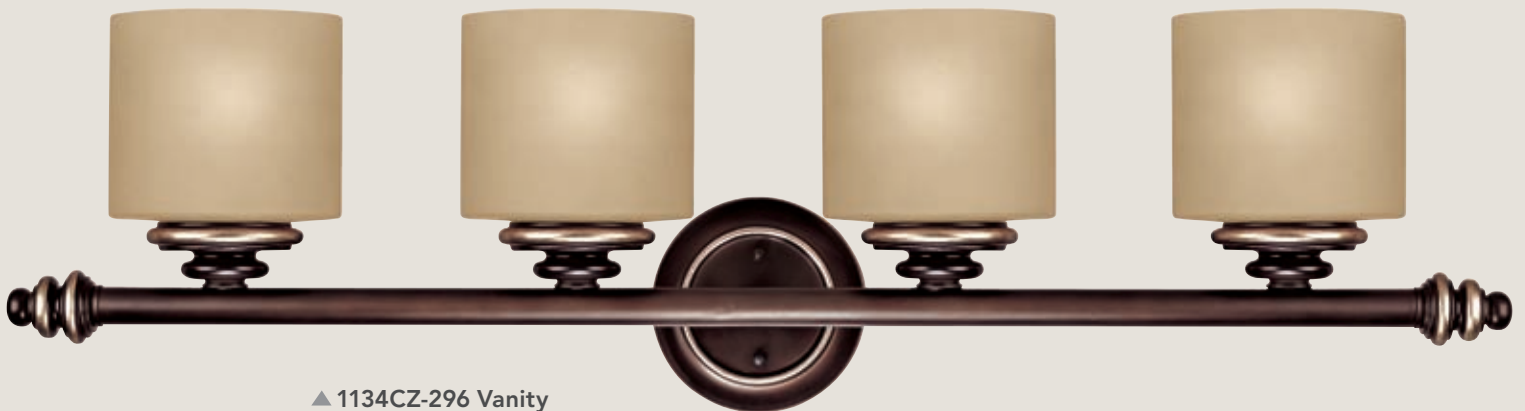

▲ **1134CZ-296 Vanity**
Champagne Bronze
38"W x 10.5"H x 7.25"E
4 - 100 Watt Medium
Champagne Glass
Finish: CZ