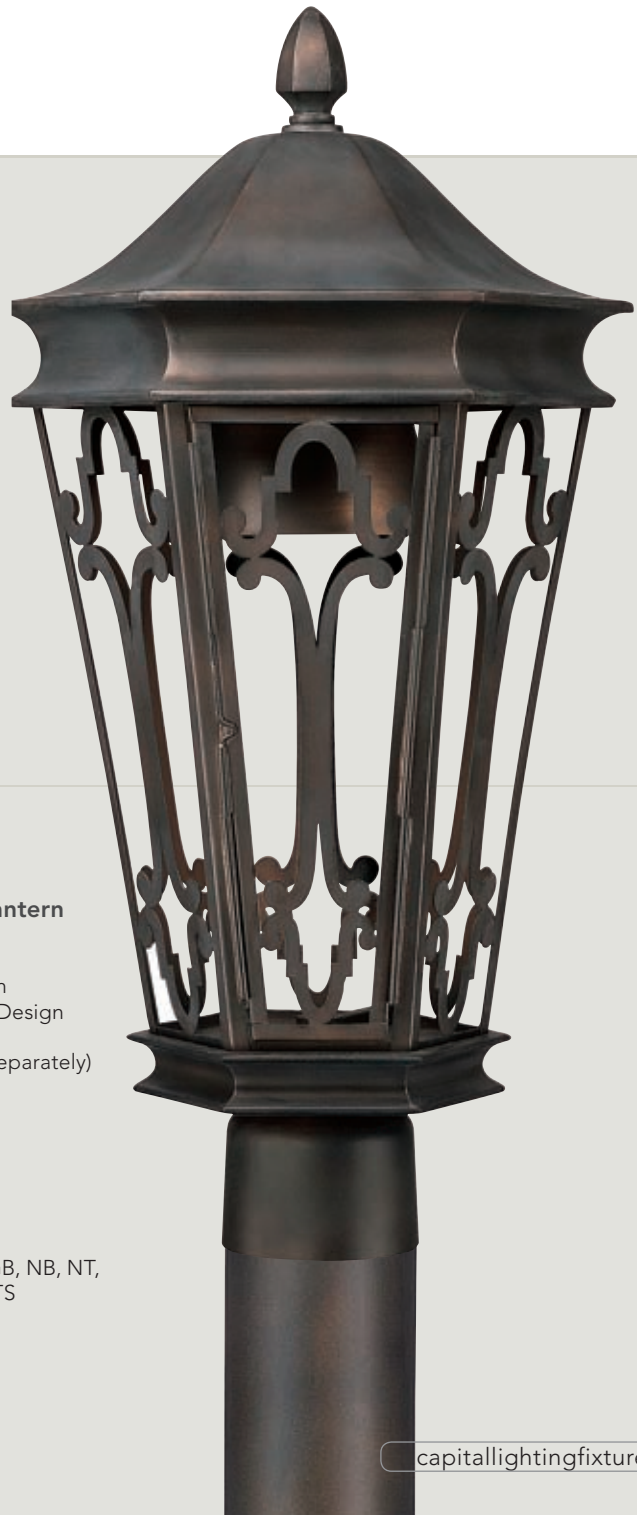

◀ **9446OB Hanging Lantern**

New Bronze
11"W x 19.25"H
1 - 75 Watt Medium
Open, Glass-Free Design
Finish: NB
10' Chain; 15' Wire

**OUTDOOR
COLLECTION**
from the Townsends
Collection in Old Bronze

▶ **9445OB Post Lantern**