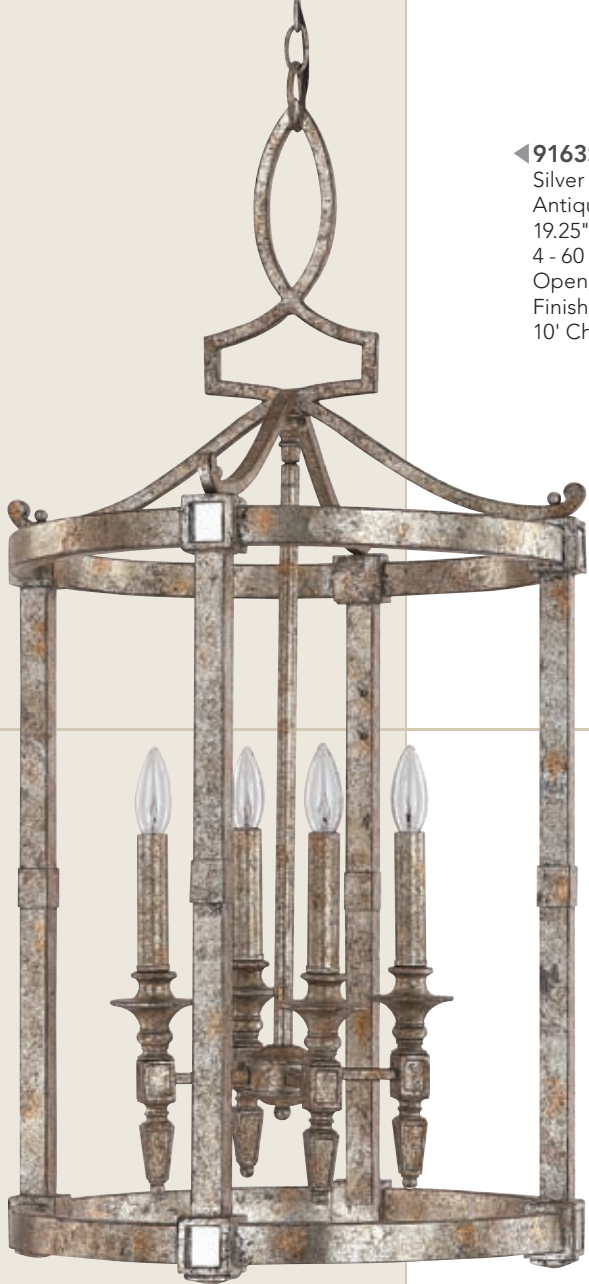

in Silver & Gold Leaf
with Antiqued Mirrors

▼ 4087SG-535

Chandelier

Silver & Gold Leaf
with Antiqued Mirror
37.5"W x 26"H x 24.5"E
Includes 6", 12" & 18"L
Removable Rods
6 - 60 Watt Candelabra
Decorative Fabric,
Clip On Shades
Finish: SG
6' Wire

Coordinate With:

M362470 Mirror

Aged Silver with Antique Mirror
frame and beveled mirror
Mirror Size: 24"W x 36"H
Overall Size: 33.2"W x 45.4"H x 1.8"E

◀ **9163SG Foyer**
Silver & Gold Leaf with
Antiqued Mirrors
19.25"W x 38.25"H
4 - 60 Watt Candelabra
Open, Glass-Free Design
Finish: SG
10' Chain; 15' Wire