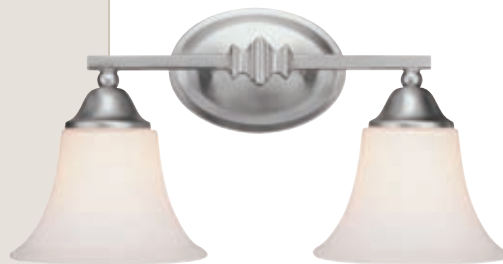

V

VANITY FIXTURES

from the Towne & Country Collection

Vanity backplates
on these two pages
measure:
6.61"W x 4.8"H x 1.1"E

All vanity fixtures
are rated for
damp locations

- ▲ **1754RT-107**
  Town & Country Vanity
  Rustic
  Mist Scavo Glass
  Finish: RT
- ▲ **1754MN-114**
  Town & Country Vanity
  Matte Nickel
  Soft White Glass
  Finishes: BC, MN
- ◀ **1754BC-114**
  Town & Country Vanity
  Basic Black
  Soft White Glass
  Finishes: BC, MN
  34.5"W x 9"H x 8"E
  4 - 100 Watt Medium

- ◀ **1752RT-107**
  Town & Country Vanity
  Rustic
  Mist Scavo Glass
  Finish: RT
- ◀ **1752MN-114**
  Town & Country Vanity
  Matte Nickel
  Soft White Glass
  Finishes: BC, MN
- ◀ **1752BC-114**
  Town & Country Vanity
  Basic Black
  Soft White Glass
  Finishes: BC, MN
  17.25"W x 9"H x 8"E
  2 - 100 Watt Medium