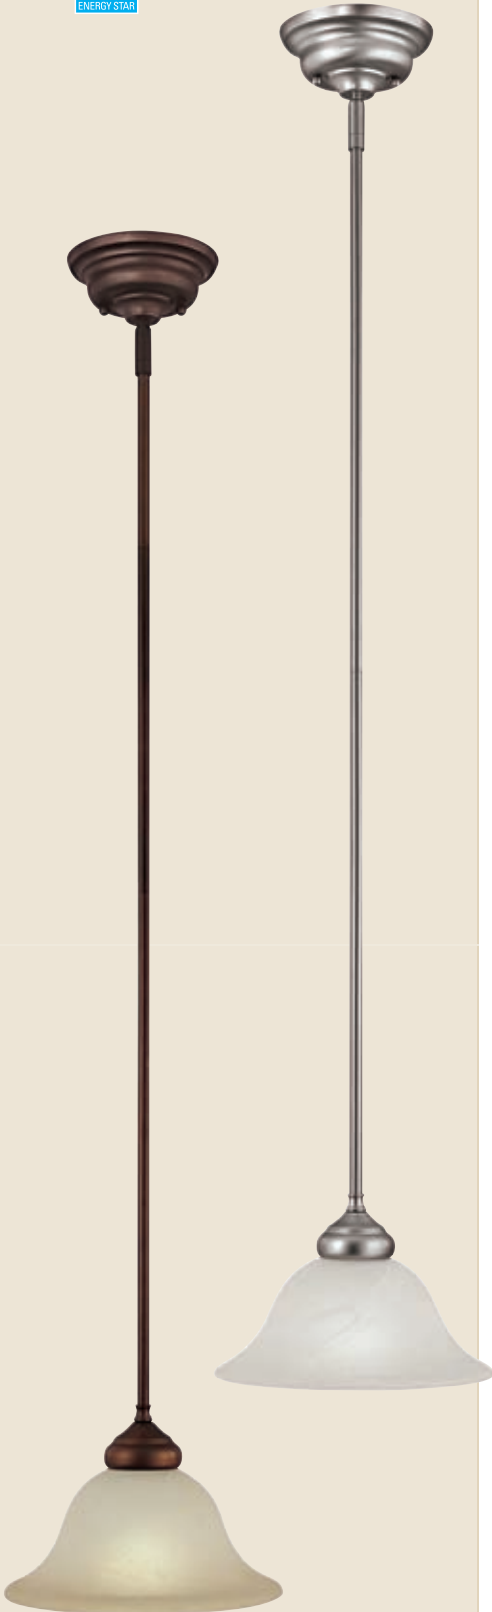

- ▼ **3150BB-259-GU Mini Pendant**
  Burnished Bronze
  Mist Scavo Glass
- ▼ **3150MN-224-GU Mini Pendant**
  Matte Nickel
  White Faux Alabaster Glass
  10"W x 47"H Overall Including
  6", 12" & 18" Removable Rods
  1 Self-Ballasted 13 Watt Spiral
  CFL GU 24 Base; Lamp Included

- ▲ **2719MN-GU Semi-Flush**
  Matte Nickel
  15"W x 14"H
  2 Self-Ballasted 13 Watt
  Spiral CFL GU 24 Base;
  Lamps Included
  White Faux Alabaster Glass
  Finish: MN