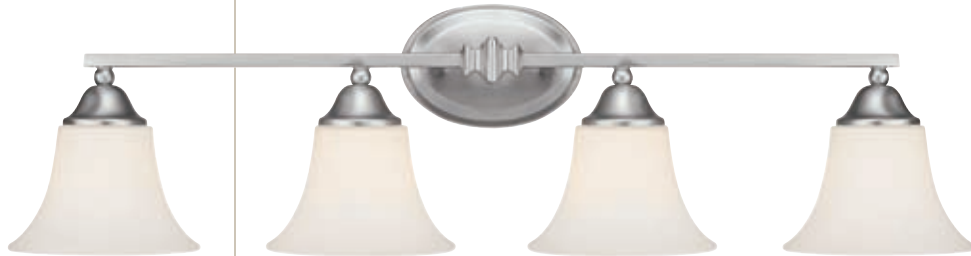

V

VANITY FIXTURES

from the Towne & Country Collection

Vanity backplates
on these two pages
measure:
6.61"W x 4.8"H x 1.1"E

All vanity fixtures
are rated for
damp locations

- ▲ **1754RT-107**
  Town & Country Vanity
  Rustic
  Mist Scavo Glass
  Finish: RT
- ▲ **1754MN-114**
  Town & Country Vanity
  Matte Nickel
  Soft White Glass
  Finishes: BC, MN
- ◀ **1754BC-114**
  Town & Country Vanity
  Basic Black
  Soft White Glass
  Finishes: BC, MN
  34.5"W x 9"H x 8"E
  4 - 100 Watt Medium

- ◀ **1752RT-107**
  Town & Country Vanity
  Rustic
  Mist Scavo Glass
  Finish: RT
- ◀ **1752MN-114**
  Town & Country Vanity
  Matte Nickel
  Soft White Glass
  Finishes: BC, MN
- ◀ **1752BC-114**
  Town & Country Vanity
  Basic Black
  Soft White Glass
  Finishes: BC, MN
  17.25"W x 9"H x 8"E
  2 - 100 Watt Medium