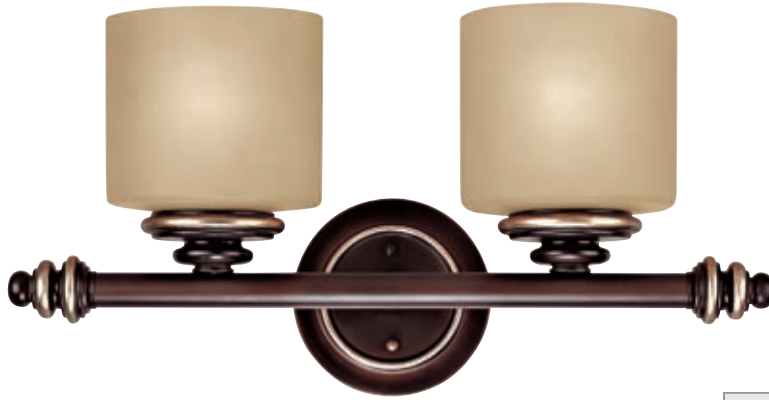

VANITY FIXTURES

from the Park Place
Collection

▲ **1132CZ-296 Vanity**
Champagne Bronze
21"W x 10.5"H x 7.25"E
2 - 100 Watt Medium
Champagne Glass
Finish: CZ

Vanity backplates on
this page measure:
5.75"W x 5.75"H x 1"E