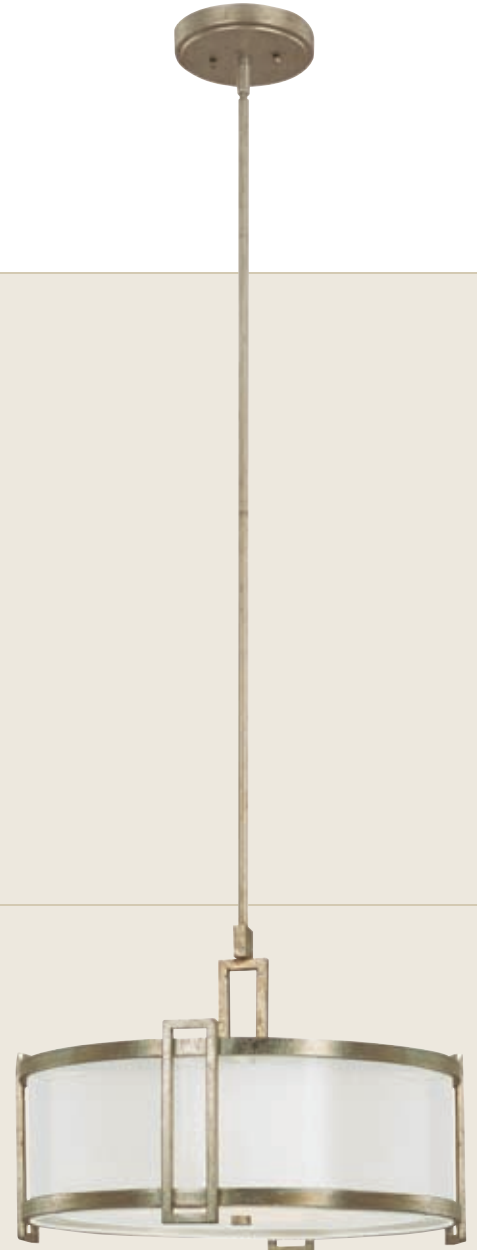

▼ **9143WG-521 Foyer**

Winter Gold
18"W x 33"H
4 - 60 Watt Candelabra
Organza Shade
Finish: WG
10' Chain; 15' Wire

▲ **3978WG-518 Pendant**

Winter Gold
20"W x 53"H Overall
Including 6", 12" & 18" L
Removable Rods
3 - 60 Watt Medium
Frosted Glass Diffuser
with Finial
Finish: WG