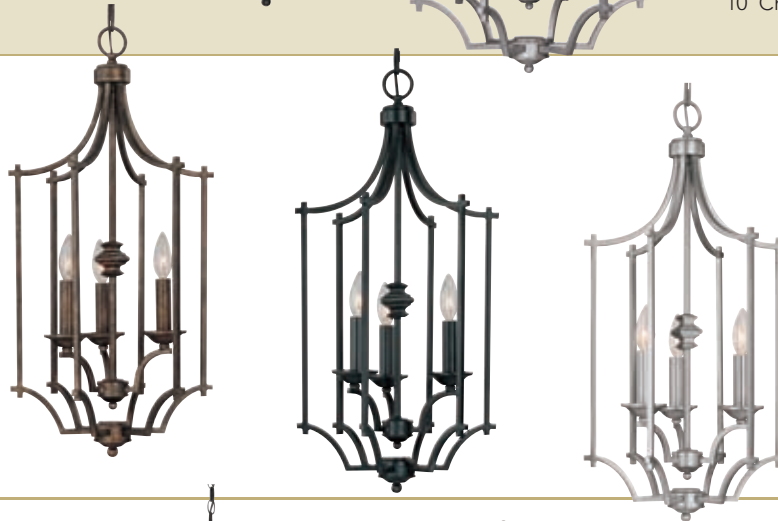

◀ **9373RT Towne & Country Foyer**

Rustic

◀ **9373BC Towne & Country Foyer**

Basic Black

◀ **9373MN Towne & Country Foyer**

Matte Nickel

Finishes: BC, MN, RT

24"W x 47"H

6 - 60 Watt Candelabra

Open, Glass-Free Design

10' Chain; 15' Wire