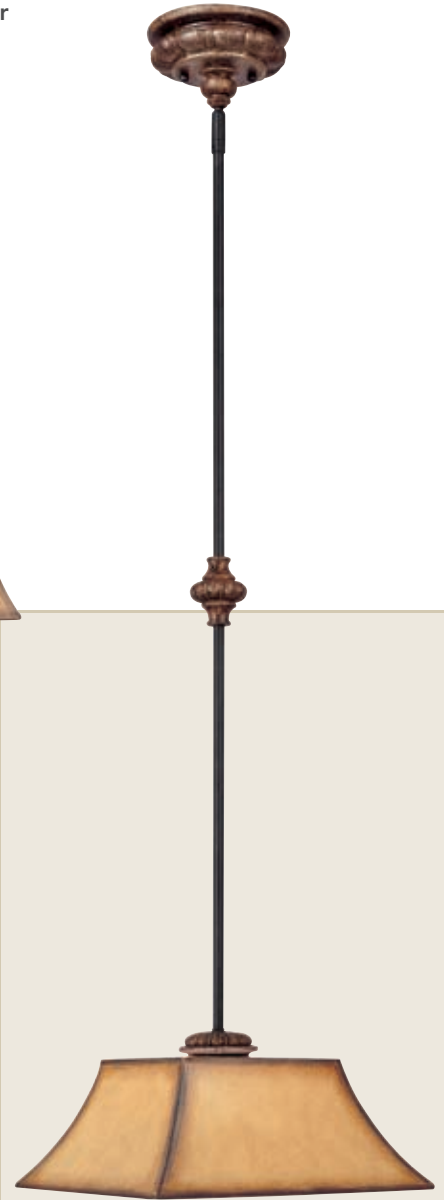

◀ **3969IU-465 Chandelier**

Iron and Umber
34.25"W x 38.25"H
9 - 60 Watt Candelabra
Faux-Finished Hard Back
Paper Shades
Finish: IU
10' Chain; 15' Wire