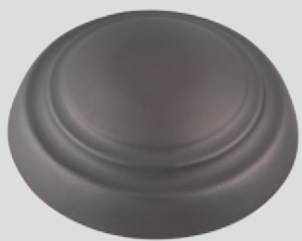

57
Roman Bronze™