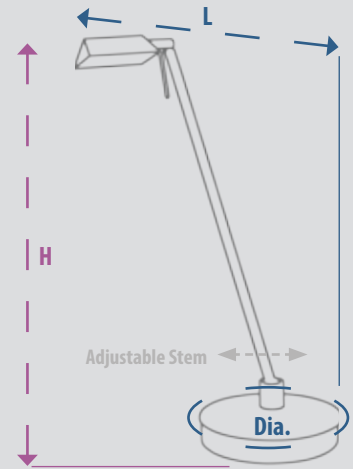

Adjustable Stem

Adjustable Portable Lights

Measurements:
Dia. x H or L x W x H
Adjustable to # "L" # "H" Max.