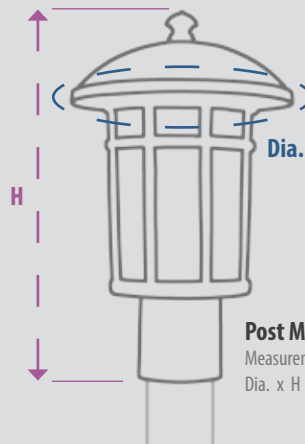

Post Mount Lights

Measurements:
Dia. x H