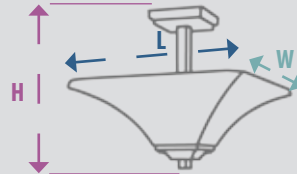

## Ceiling Mount Lights

Measurements:  
L x W x H

Adjustable Stem