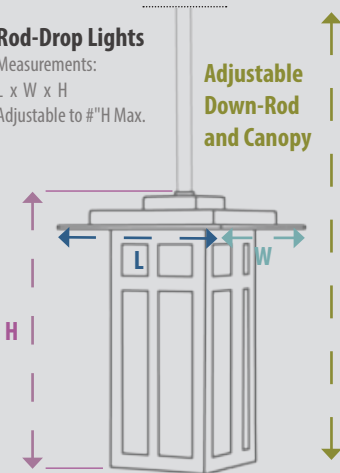

Rod-Drop Lights

Measurements:
L x W x H
Adjustable to # "H" Max.

Adjustable
Down-Rod and
Canopy