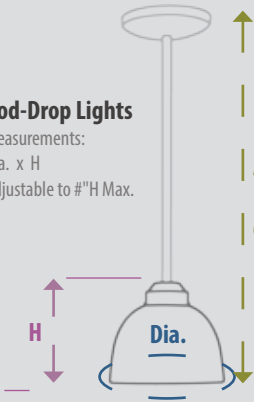

Rod-Drop Lights

Measurements:
Dia. x H
Adjustable to # "H" Max.

Adjustable
Down-Rod and
Canopy