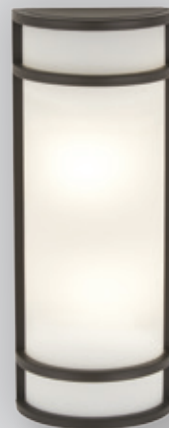

Wyndmere™  
Incandescent Page 117

Ceramic  
Dark-Sky Page 147

Delshire Point  
Incandescent Page 124

Bay View™  
Incandescent Page 122-123  
LED Page 37  
Compact Fluorescent Page 176-177

Vista Delmar  
Incandescent Page 125