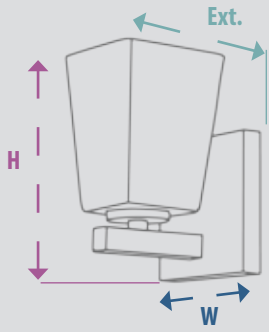

Measurement Specifications

Wall Mounted Lights

Measurements:
W x H x Ext.