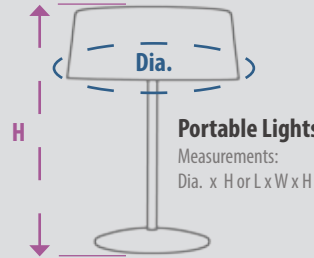

Portable Lights

Measurements:
Dia. x H or L x W x H