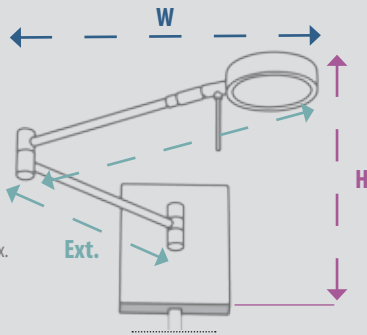

Adjustable Wall Mounted Lights

Measurements:
W x H x Ext.
Adjustable to # "W" # "H" Max.