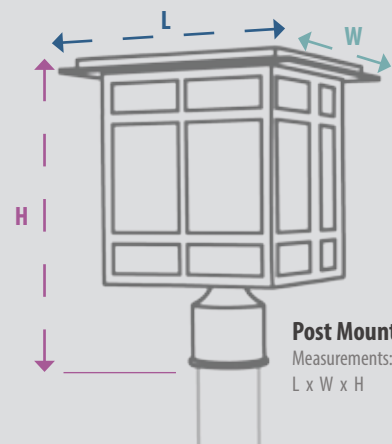

Post Mount Lights

Measurements:
L x W x H