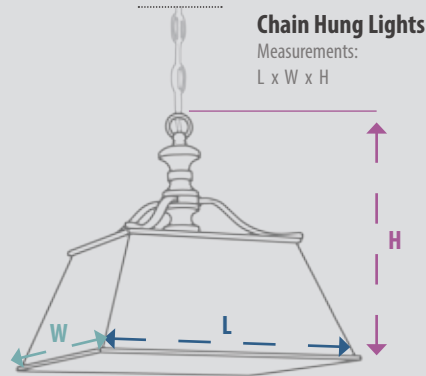

## Rod-Drop Lights

Measurements:  
Dia. x H  
Adjustable to # "H" Max.

Adjustable  
Down-Rod and  
Canopy