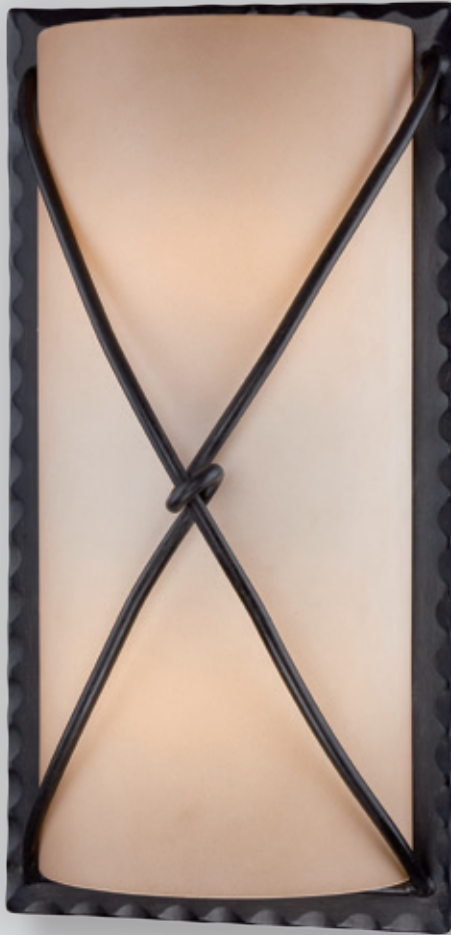

72002-A138-PL