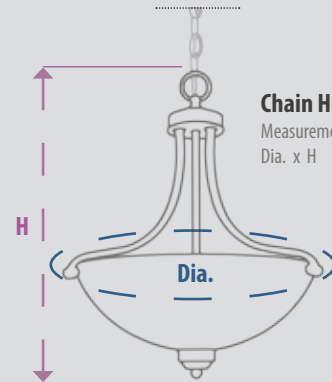

Chain Hung Lights

Measurements:
Dia. x H