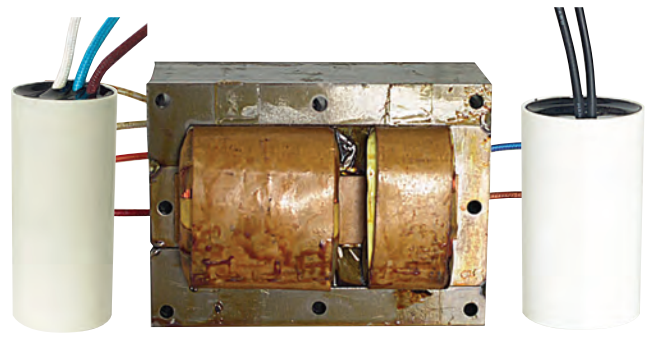

F7833-66 (BZ) 1-500W Dble Ended Qrtz Bulb
Bulb Not Included

D3483 Metal Halide Ballast
175 MH Quad Trap