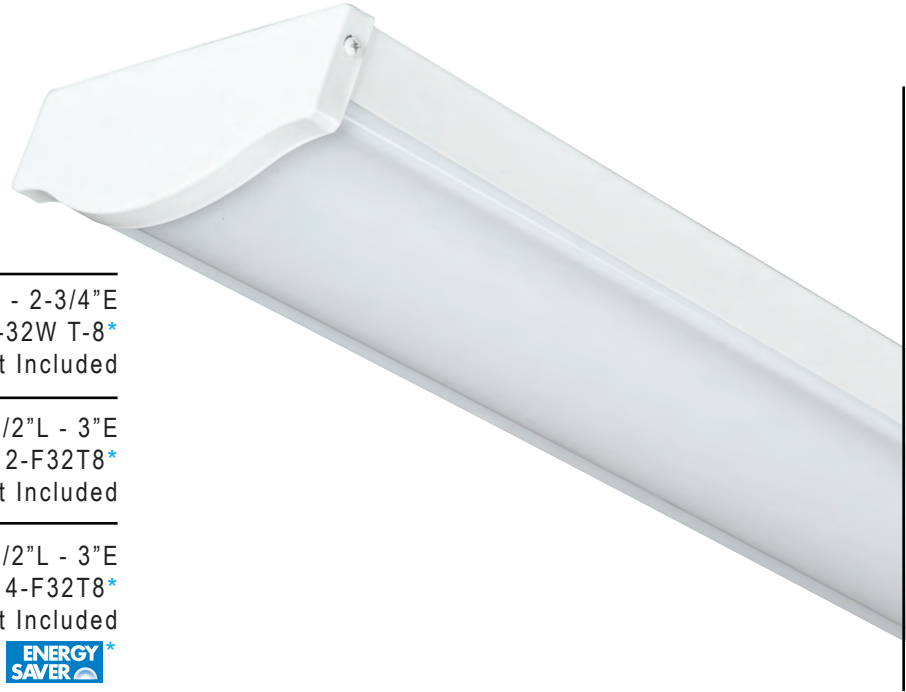

# ENERGY EFFICIENT

---

F9855-30 (WH)\* 9"W - 48-1/2"L - 2-3/4"E  
F9855-80 (BSN)\* 2-32W T-8\*  
Lamps Not Included

---

F9882-52 (SNP)\* 8-1/2"W - 49-1/2"L - 3"E  
2-F32T8\*  
Lamps Not Included

---

F9884-52 (SNP)\* 14"W - 49-1/2"L - 3"E  
4-F32T8\*  
Lamps Not Included