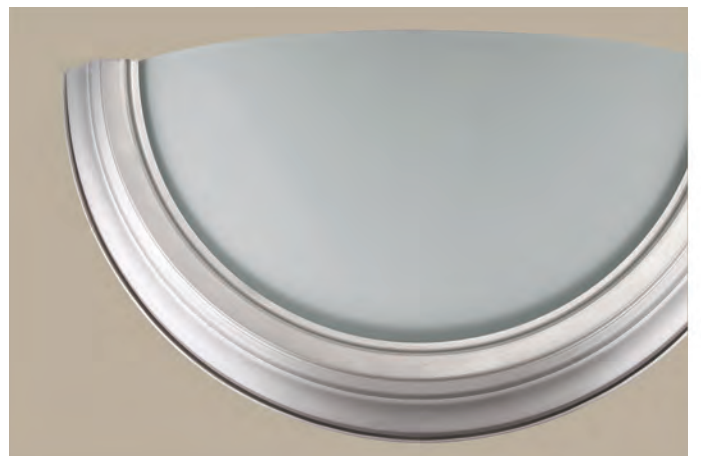

BUILDERS SELECTION