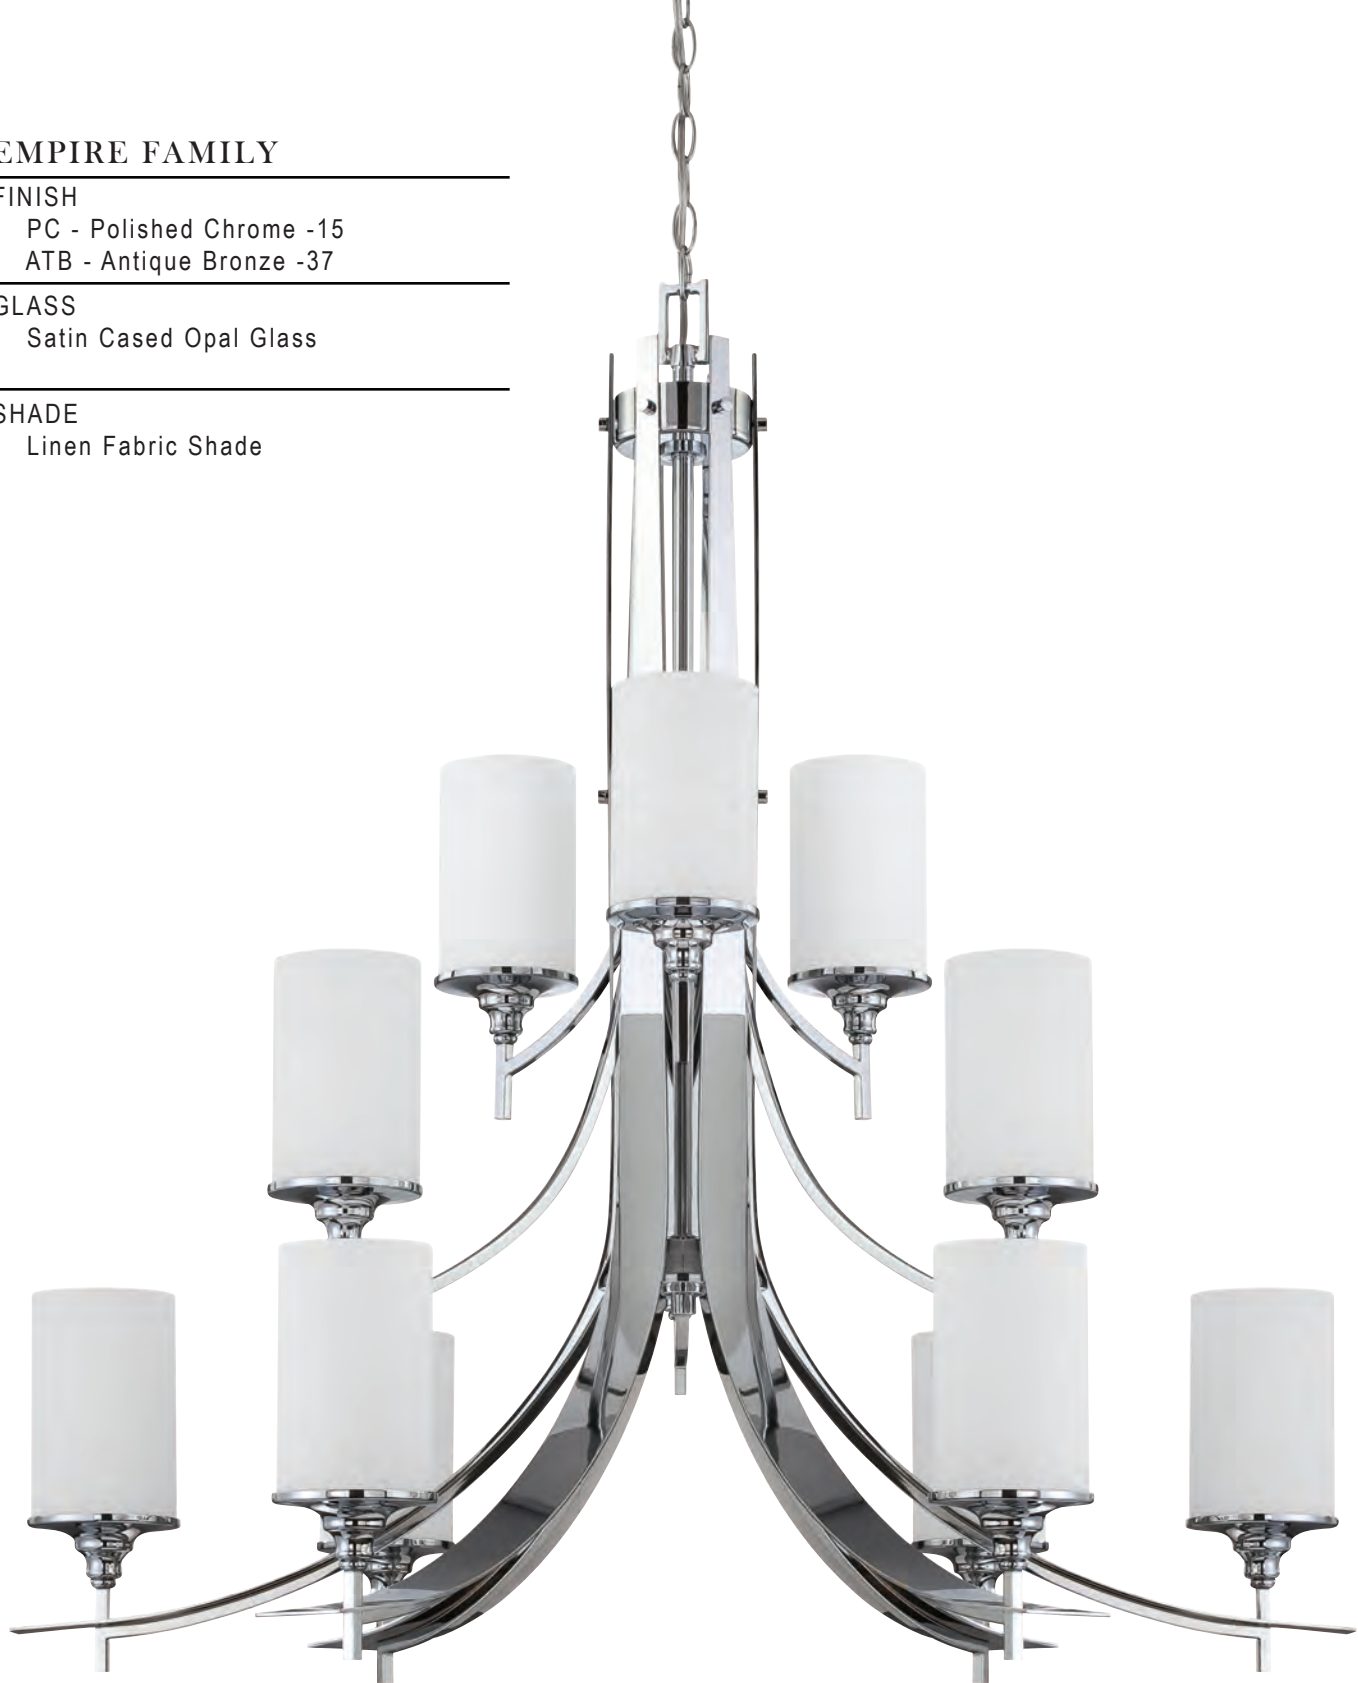

EMPIRE FAMILY

FINISH

PC - Polished Chrome -15

ATB - Antique Bronze -37

GLASS

Satin Cased Opal Glass

SHADE

Linen Fabric Shade

TWELVE LIGHT CHANDELIER

F1269-15 (PC)

36"W - 38-1/2"H

F1269-37 (ATB)

12-60W MB