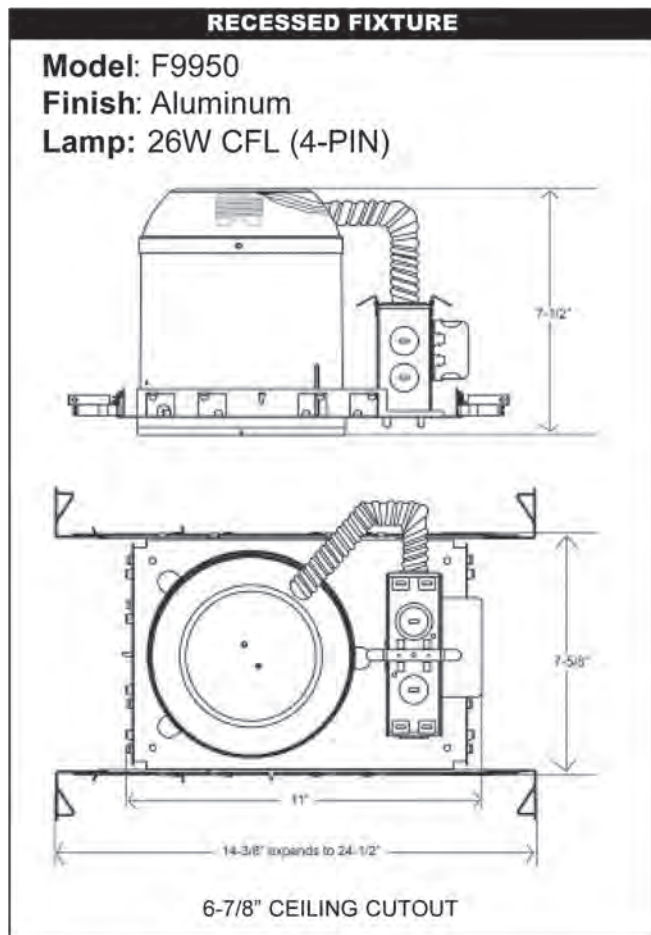

PRODUCT DESCRIPTION

Can be completely covered with insulation. When used with gasket, stops infiltration and exfiltration of air, reducing heating and air cooling costs. Easy access ballast. Two year warranty.

PRODUCT SPECIFICATIONS

Lamp: One 26 Watt quad 4 PIN CFL Lamp.

Socket: (1) GX24q-3 Attached to top of housing.

Ballast: 120V 60Hz Mid Power Factor Electronic with end of life protection • UL Recognized US and Canada • Mounted to side of junction box for easy maintenance and replacement

Labels: Energy Star qualified • UL and CUL approved for damp location E219295 • IC rated for direct contact with insulation • Certified Air Tight per ASTM E283

STANDARD FEATURES:

- 6" IC Air Tight Fixture with Gasket
- Air Tight Trim
- UL and CUL Approved for E219295 Damp Location
- Uses 120V MPF Instant-On Electronic Ballast
- Steel Frame
- Aluminum Can
- Adjustable Hanger Bars
- Energy Star Qualified When Using Listed Bulb