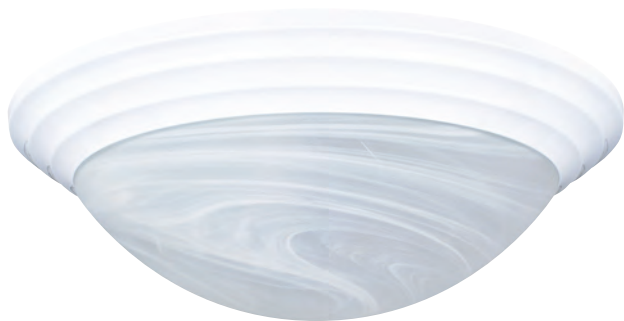

F7164-10 (PB)	16"D - 5"E
F7164-30 (WH)	3-60W MB
F7164-53 (SN)	Twist On
F7164-62 (RB)	Faux Alabaster Glass