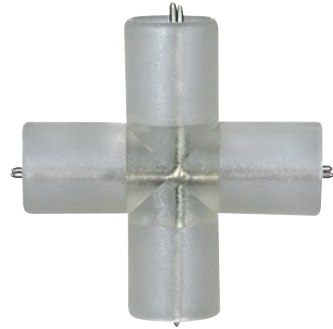

K9826 Cross Connector
Combined Connected Lengths to all
ports cannot exceed 150" total