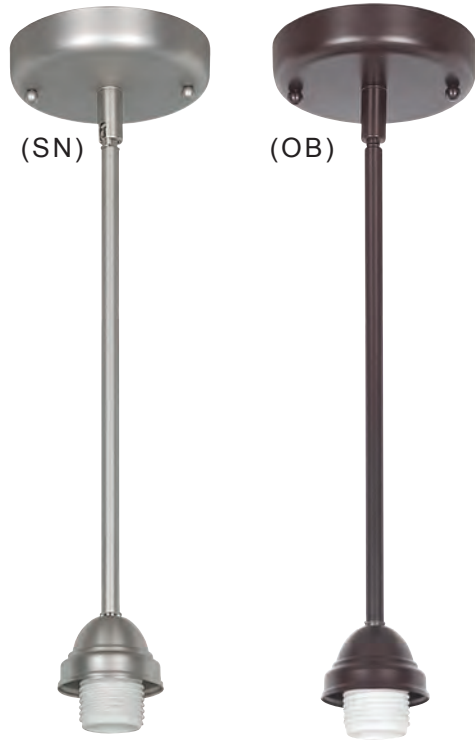

F1011-53 (SN)   4-7/8"D - 50-1/4"H
F1011-62 (RB)   1-60W MB
Frosted Fluted Glass (SN)
Tea Stained Fluted Glass (RB)

K1018-53 (SN)	1-6" Stem Section &
K1018-62 (RB)	3-12" Stem Sections
K1018-80 (BSN)	Use on Glass w/1-5/8"
K1018-44 (OB)	Opening