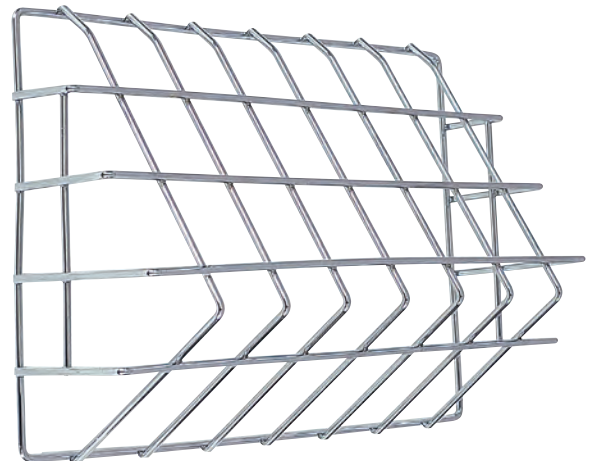

F7305-66 (BZ) 150W MB - HPS 120V (Incl)

F7318-66 (BZ) 250W MH - Mogul Base (Incl)

F7319-66 (BZ) 150W PS - MH 120V/277V (Incl)

K7300

Mounting Adapter Plate  
 for Mini Wall Pack  
 4-1/4"W - 4-1/4"H

K7302

Mini Wall Pack Wire Guard