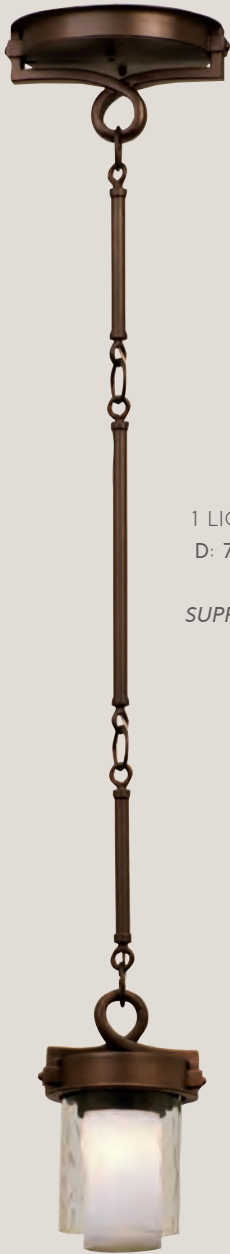

CANOPY DETAIL

5762 SZ
5 LIGHT CHANDELIER
D: 25 H: 27.5 OAH: 75.5
(5) 100W MED.

5764 SZ
2 TIER (6 + 3 LIGHT) CHANDELIER
D: 40.5 H: 40.5 OAH: 136.5
(9) 100W MED.

5750 SZ
1 LIGHT MINI PENDANT
D: 7.5 H: 29 OAH: 52
(1) 100W MED.
SUPPLIED WITH (1) 15" &
(2) 9" STEMS