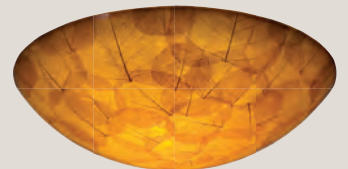

SMOKE TAUPE (SMKTAUP)

UPGRADE FINISH & BOWL OPTIONS (Fees Apply)

BLACK (B)

ART NOUVEAU PENSHELL (ART)

COUNTRY IRON (CI)

BUDDHA LEAF (BUDDHA)

FRENCH CREAM (FC)

PENSHELL (PENSH)