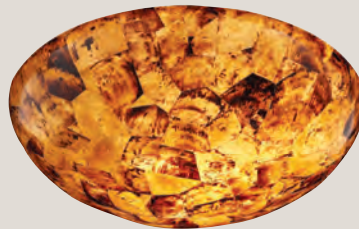

PENSHELL
(PENSH)