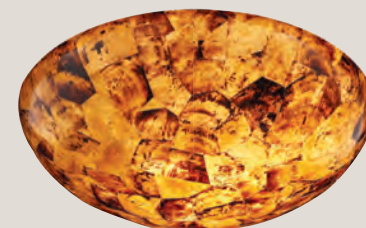

PENHELL
(PENSH)