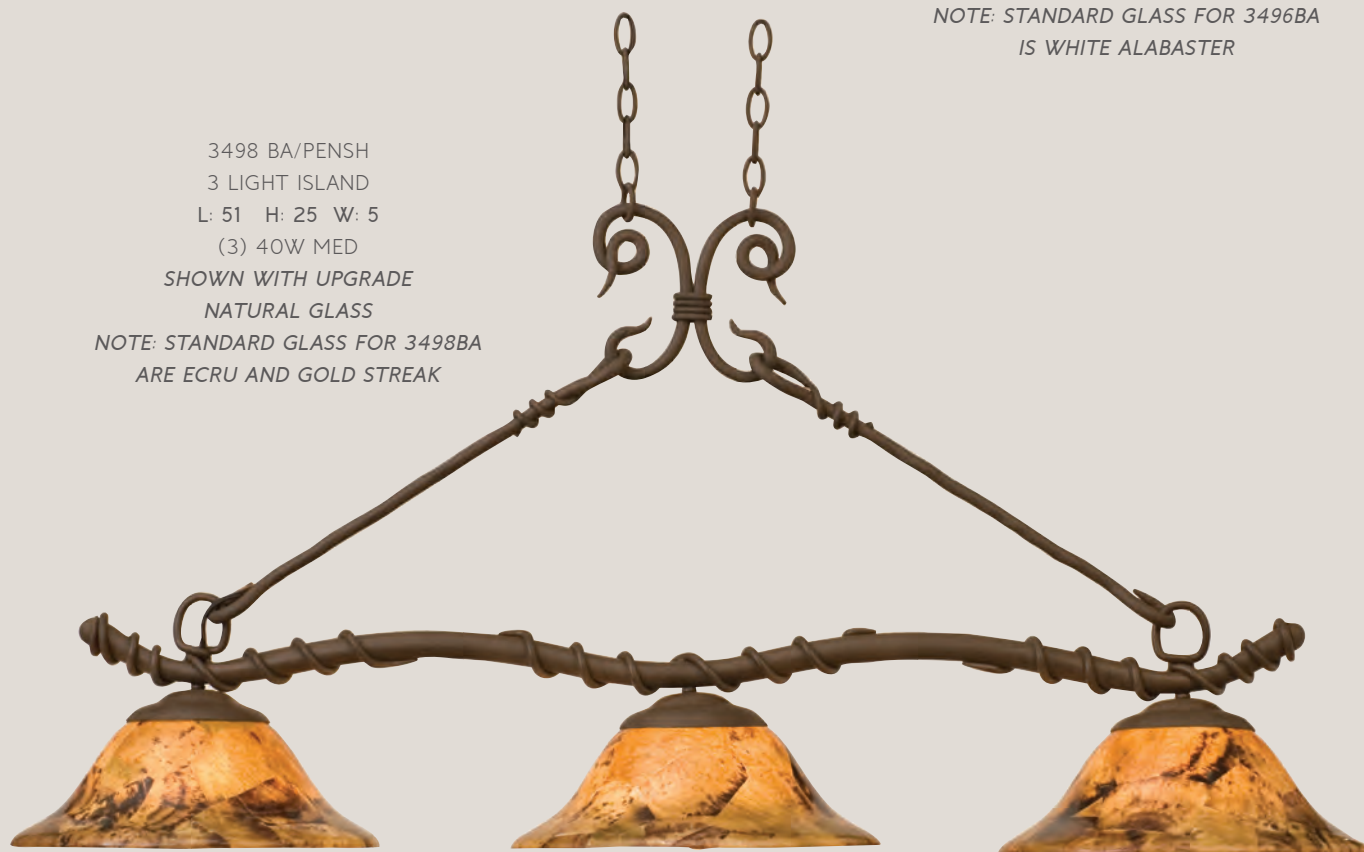

3499 BA / ALAB
17.5" SEMI FLUSH
D: 17.5 H: 14 OAH: 73
(3) 40W MED

3496 BA/PENSH
1 LIGHT WALL SCONCE
W: 17 H: 7.5 E: 6.5
(1) 40W MED
SHOWN WITH UPGRADE
NATURAL GLASS
*NOTE: STANDARD GLASS FOR 3496BA
IS WHITE ALABASTER*

3498 BA/PENSH
3 LIGHT ISLAND
L: 51 H: 25 W: 5
(3) 40W MED
SHOWN WITH UPGRADE
NATURAL GLASS
*NOTE: STANDARD GLASS FOR 3498BA
ARE ECRU AND GOLD STREAK*