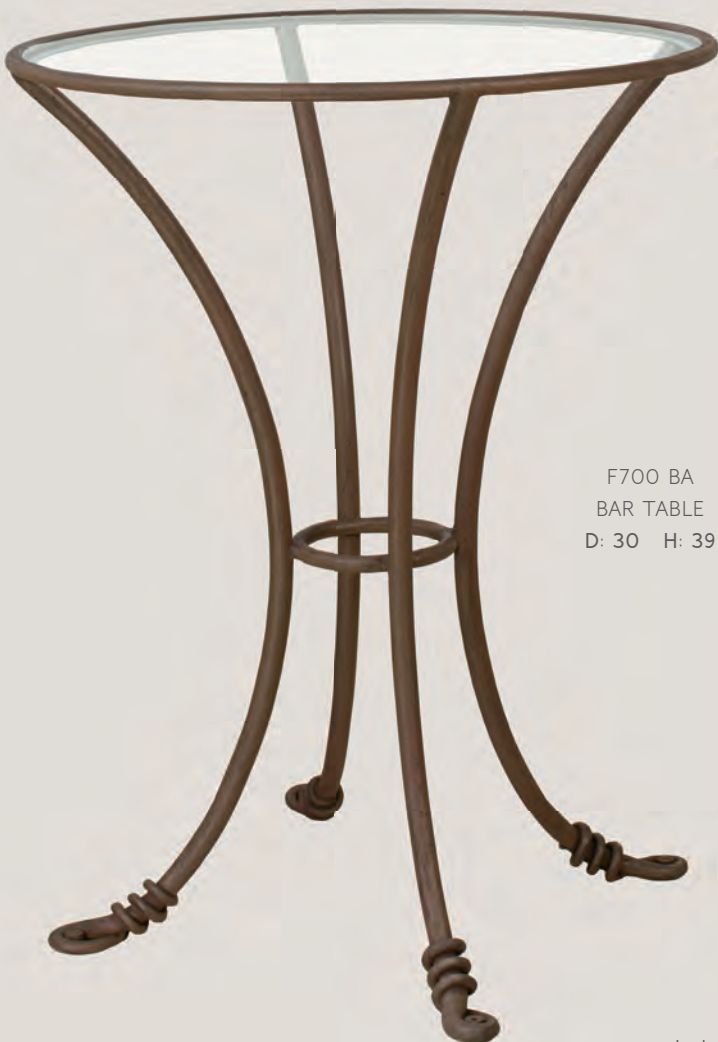

F700 BA
BAR TABLE
D: 30 H: 39

F500 BA
SWIVEL COUNTER HEIGHT STOOL WITH ARMS
W: 24 H: 39 L: 22.5

F600 BA
SWIVEL BAR STOOL
W: 24 H: 46 L: 24

F650 BA
SWIVEL COUNTER HEIGHT STOOL
W: 24 H: 39 L: 24

Ponderosa

Rustic Lodge inspired series in Hand Forged Wrought Iron featured in a Ponderosa (PD) finish.