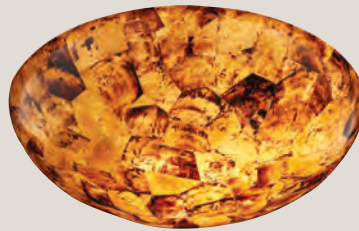

PENSHELL
(PENSH)