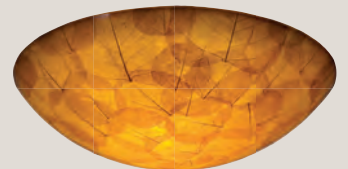

BUDDHA LEAF (BUDDHA)