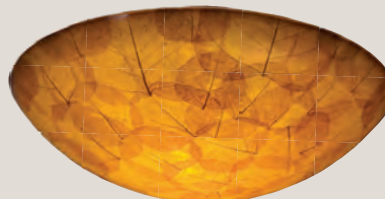

BUDDHA LEAF
(BUDDHA)