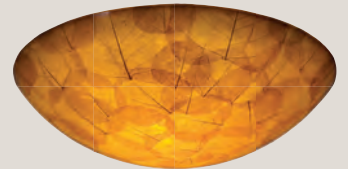

BUDDHA LEAF (BUDDHA)