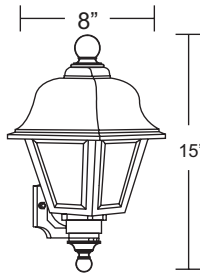

NON-CORROSIVE

270SF-BK
(frosted beveled shown)

GUIDE: 270TC-LR12C-BK

ITEM #	LENS	LIGHT SOURCE	COLOR
270S	ACRYLIC	INCANDESCENT	BK-Black
270T	C-Clear Beveled w/Glass Chimney	(1) 60W MAX Medium Base	
	F-Frosted Beveled		
		LED LIGHT SOURCE	
		120V LIGHTWAVE LED	CCT
		LR12-13W 1000lm	C-4K
		E26 MEDIUM BASE LED	W-3K
		LE26-A19 800lm	

EXTENDS:
10 1/4"
H/CTR:
15"
BACKPLATE:
4 7/8" x 5 3/4"

Title 24 & GU24 Available
(call for details)

*Energy Star not available on Post Top Fixtures.

Glass Chimney Included when ordered with Clear Beveled Lens

270TC-BK
(clear beveled w/glass chimney shown)

220SL-WH
Long & Short Tail Included

EXTENDS:
9"
H/CTR:
11 7/8"
BACKPLATE:
4 3/4" x 4 3/4"

GUIDE: 220SC-LR12-WH-PC

ITEM #	LENS	LIGHT SOURCE	COLOR	OPTION
220S	ACRYLIC	INCANDESCENT	BK-Black WH-White	PC-Photocell
	C-Clear Beveled L-Opal Beveled	(1) 60W MAX Medium Base		
		LED LIGHT SOURCE		
		120V LIGHTWAVE LED	CCT	
		LR12-13W 1000lm	C-4K	
		E26 MEDIUM BASE LED	W-3K	
		LE26-A19 800lm		

Title 24 & GU24 Available
(call for details)

GUIDE: 220TC-BK

ITEM #	LENS	LIGHT SOURCE	COLOR
220T	ACRYLIC	INCANDESCENT	BK-Black WH-White
	C-Clear Beveled L-Opal Beveled	(1) 60W MAX Medium Base	
		LED LIGHT SOURCE	
		120V LIGHTWAVE LED	CCT
		LR12-13W 1000lm	C-4K
		E26 MEDIUM BASE LED	W-3K
		LE26-A19 800lm	

Title 24 & GU24 Available
(call for details)

Posts accommodate Photo Control 320 or 688. See page 69 Posts sold separately.

SPEC SHEETS AND IES FILES AVAILABLE ONLINE. Specifications subject to change without notice. LED option information on page 6.