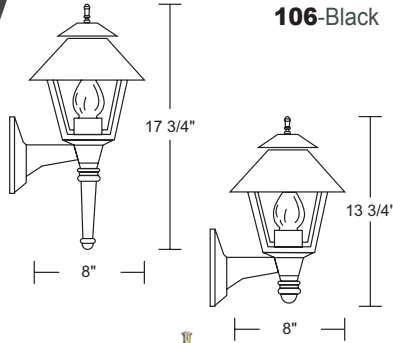

ITEM #	LENS	LIGHT SOURCE	OPTION
105-White 106-Black	ACRYLIC Clear Beveled A-Amber Beveled Diamond C-Clear Beveled Diamond F-Frosted Beveled	INCANDESCENT (1) 60W MAX Medium Base	PC-Photocell (GU24 & LED only)
LED LIGHT SOURCE			
		120V LIGHTWAVE LED LR12-13W 1000lm E26 MEDIUM BASE LED LE26-A19 800lm	CCT C-4K W-3K
Title 24 & GU24 Available (call for details)			

EXTENDS:
9 3/4"
H/CTR:
11 1/2"
BACKPLATE:
5 1/2" x 5"

GUIDE: 109F-LR12W