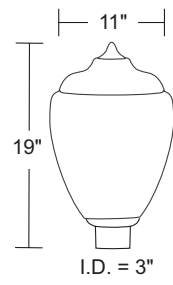

2018CL-50MH

Posts accommodate Photo Control 320 or 688. See page 69. Posts sold separately.