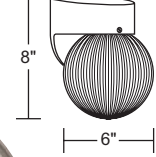

**209-WH**

**210-BK**

**211-BK-PC**

EXTENDS:  
6 1/2"  
H/CTR:  
2 3/8"  
BACKPLATE:  
4 3/4" x 4 1/2"

**212-WH**

**GUIDE: 209-WH-LR12W-PC**

ITEM #	GLOBE/JAR	COLOR	LIGHT SOURCE	OPTION
<b>209</b>	ACRYLIC Clear Prism	<b>BK</b> -Black	INCANDESCENT (1) 60W MAX Medium Base	<b>PC</b> -Photocell
<b>211</b>		<b>WH</b> -White		
<b>216</b>			<b>LED LIGHT SOURCE</b>	
<b>210</b>	ACRYLIC Opal		120V LIGHTWAVE LED	CCT
<b>212</b>			LR12-13W 1000lm	<b>C-4K</b>
<b>217</b>			E26 MEDIUM BASE LED	<b>W-3K</b>
<b>215</b>	POLYCARBONATE Clear Ribbed		120-277V MULTI-VOLT LED L11-11W 912lm	CCT 4K