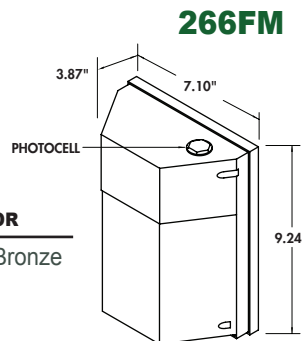

Energy Star Qualified Product

SPEC SHEETS AVAILABLE ONLINE. Specifications subject to change without notice. LED option information on page 6.

WAVE LIGHTING • PHONE 877.870.WAVE (9283)