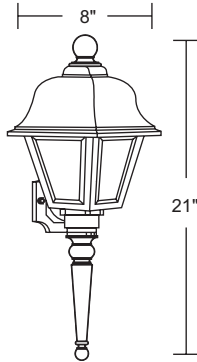

NON-CORROSIVE

270SF-BK
(frosted beveled shown)

GUIDE: 270TC-LR12C-BK

ITEM #	LENS	LIGHT SOURCE	COLOR
270S	ACRYLIC	INCANDESCENT	BK-Black
270T	C-Clear Beveled w/Glass Chimney	(1) 60W MAX Medium Base	
	F-Frosted Beveled		
		LED LIGHT SOURCE	
		120V LIGHTWAVE LED	CCT
		LR12-13W 1000lm	C-4K
		E26 MEDIUM BASE LED	W-3K
		LE26-A19 800lm	

EXTENDS:
10 1/4"
H/CTR:
15"
BACKPLATE:
4 7/8" x 5 3/4"

Title 24 & GU24 Available
(call for details)

*Energy Star not available on Post Top Fixtures.

Glass Chimney Included when ordered with Clear Beveled Lens

270TC-BK
(clear beveled w/glass chimney shown)

220SL-WH
Long & Short Tail Included

EXTENDS:
9"
H/CTR:
11 7/8"
BACKPLATE:
4 3/4" x 4 3/4"

GUIDE: 220SC-LR12-WH-PC

ITEM #	LENS	LIGHT SOURCE	COLOR	OPTION
220S	ACRYLIC	INCANDESCENT	BK-Black WH-White	PC-Photocell
	C-Clear Beveled L-Opal Beveled	(1) 60W MAX Medium Base		
		LED LIGHT SOURCE		
		120V LIGHTWAVE LED	CCT	
		LR12-13W 1000lm	C-4K	
		E26 MEDIUM BASE LED	W-3K	
		LE26-A19 800lm		

Title 24 & GU24 Available
(call for details)

GUIDE: 220TC-BK

ITEM #	LENS	LIGHT SOURCE	COLOR
220T	ACRYLIC	INCANDESCENT	BK-Black WH-White
	C-Clear Beveled L-Opal Beveled	(1) 60W MAX Medium Base	
		LED LIGHT SOURCE	
		120V LIGHTWAVE LED	CCT
		LR12-13W 1000lm	C-4K
		E26 MEDIUM BASE LED	W-3K
		LE26-A19 800lm	

Title 24 & GU24 Available
(call for details)

Posts accommodate Photo Control 320 or 688. See page 69 Posts sold separately.

SPEC SHEETS AND IES FILES AVAILABLE ONLINE. Specifications subject to change without notice. LED option information on page 6.