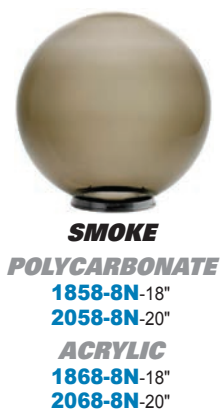

8" FITTER NECK OPENING GLOBES

24", 27", 30" & 36" Globes Available
Contact Sales with Questions

SUGGESTED MAX WATTAGES

SIZE	ACRYLIC		POLYCARBONATE	
	INC.	H.I.D.	INC.	H.I.D.
18"	150W	100W	150W	250W
20"	150W	150W	150W	250W
ACORNS	INC.	H.I.D.	INC.	H.I.D.
0801390	--	--	150W	250W
0801391	--	--	150W	250W
0801392	--	--	150W	250W
3467	--	--	150W	250W

Suggested Max Wattages is for use as a general reference chart only. No warranty or guarantee is expressed or implied, as product suitability is determined by installation.