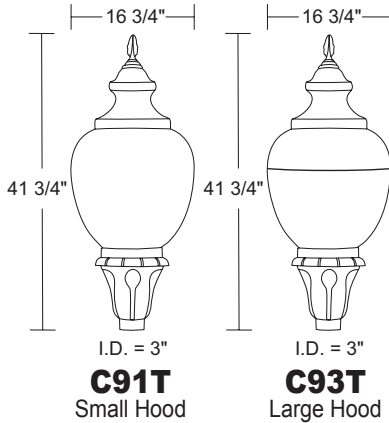

**C91TC-**

**C94TC-**

- LED & HID Models
- 0-10V Dimming LED Options
- LED Models Are DLC Listed

**C91T**  
Small Hood

**C93T**  
Large Hood

**C92T**  
Small Hood

**C94T**  
Large Hood

STYLE A FITTER