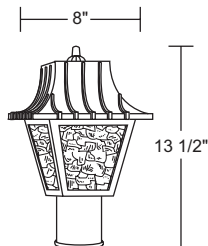

I.D. = 3"

GUIDE: 208TC-WH

ITEM #	LENS	LIGHT SOURCE	COLOR
208T	ACRYLIC C-Clear Glacier B-Clear Beveled L-Opal Beveled	INCANDESCENT (1) 60W MAX Medium Base	BK-Black WH-White
		LED LIGHT SOURCE	
		120V LIGHTWAVE LED LR12-13W 1000lm	CCT C-4K
		E26 MEDIUM BASE LED LE26-A19 800lm	W-3K

Title 24 & GU24 Available
(call for details)

Posts accommodate Photo Control 320 or 688. See page 69 Posts sold separately.

SPEC SHEETS AND IES FILES AVAILABLE ONLINE. Specifications subject to change without notice. LED option information on page 6.