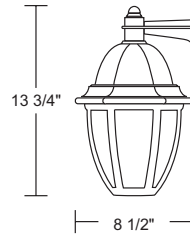

GUIDE: S21VF-BZ-PC

ITEM #	LENS	LIGHT SOURCE	COLOR	OPTION
S21S S21V	ACRYLIC C-Clear F-Frosted	INCANDESCENT (1) 60W MAX Medium Base	BK-Blackstone WH-Whitestone SN-Sandstone GY-Graystone BZ-Bronzestone	PC-Photocell (only available on S21V)
		LED LIGHT SOURCE		
		120V LIGHTWAVE LED LR12-13W 1000lm	CCT C-4K W-3K	
		E26 MEDIUM BASE LED LE26-A19 800lm		
		* PC only available S21V		

Title 24 & GU24 Available
(call for details)

EXTENDS:
9 1/4"
H/CTR:
3 5/8"
BACKPLATE:
7 1/4" x 5 3/8"