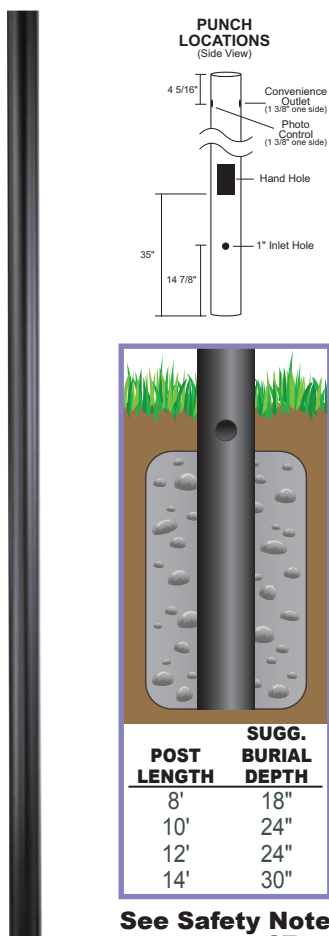

Lamp Posts & Accessories

3" COMMERCIAL POSTS

Fits most 3" Post Top Fixtures
Includes Inlet Hole

POST LENGTH	SUGG. BURIAL DEPTH
8'	18"
10'	24"
12'	24"
14'	30"

See Safety Note on page 67

3" ROUND ALUMINUM

.125 Wall Thickness

ITEM #	COLOR	OPTION
3588-8'	BK-Black	C-Conv. Outlet
3590-10'	BZ-Bronze	320-Ezee Change
3592-12'	WH-White	Photo Control
3594-14'		688-Button Photo Control
		HH*

3" FLUTED ALUMINUM

.125 Wall Thickness

ITEM #	COLOR	OPTION
3588F-8'	BK-Black	688-Button Photo Control
3590F-10'	BZ-Bronze	
3592F-12'	WH-White	HH*
3594F-14'		

SURFACE MOUNTED

Powdercoated Aluminum. Welded Flange with Optional Decorative Cover. Anchor bolts included. Fits most 3" Post Top Fixtures. EPA ratings available on spec sheets.