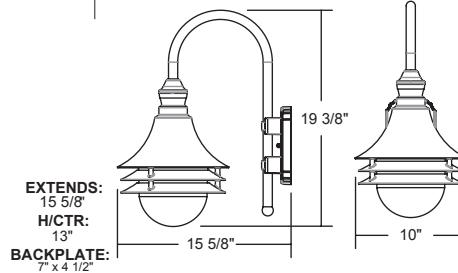

NAUTICAL

GUIDE: S759VF-LR12W-BK-PC

ITEM #	DIFFUSER	LIGHT SOURCE	COLOR	OPTION
S759V	ACRYLIC F-Frosted	INCANDESCENT (1) 60W MAX Medium Base	BK-Black	PC-Photocell
		LED LIGHT SOURCE		
		120V LIGHTWAVE LED		CCT
		LR12-13W 1000lm		C-4K
		E26 MEDIUM BASE LED		W-3K
		LE26 (1) A19 800lm		

Title 24 & GU24 Available
(call for details)

S759VF-BK

S75VC-BK