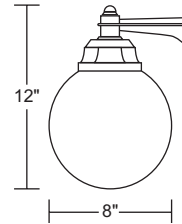

S26VC-SN

EXTENDS:
9 1/4"
H/CTR:
3 5/8"
BACKPLATE:
7 1/4" x 5 3/8"

Title 24 & GU24 Available
(call for details)