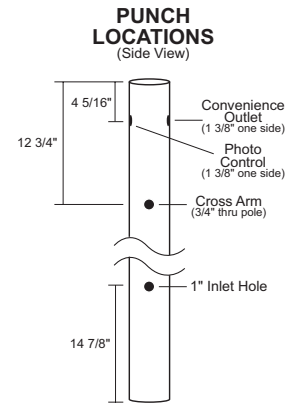

BOLLARD & CUSTOM LENGTH POSTS (348) AVAILABLE ON Page 69