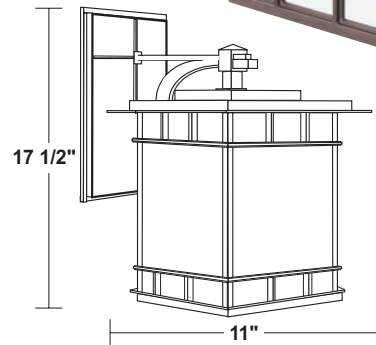

EXTENDS: 13 1/2"
H/CTR: 4"
BACKPLATE: 6 1/4" x 10 1/4"