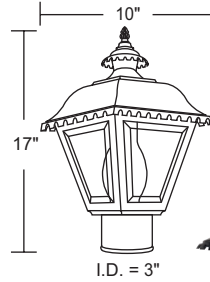

NON-CORROSIVE

270SF-BK
(frosted beveled shown)

GUIDE: 270TC-LR12C-BK

ITEM #	LENS	LIGHT SOURCE	COLOR
270S	ACRYLIC	INCANDESCENT	BK-Black
270T	C-Clear Beveled w/Glass Chimney	(1) 60W MAX Medium Base	
	F-Frosted Beveled		
		LED LIGHT SOURCE	
		120V LIGHTWAVE LED	CCT
		LR12-13W 1000lm	C-4K
		E26 MEDIUM BASE LED	W-3K
		LE26-A19 800lm	

EXTENDS:
10 1/4"
H/CTR:
15"
BACKPLATE:
4 7/8" x 5 3/4"