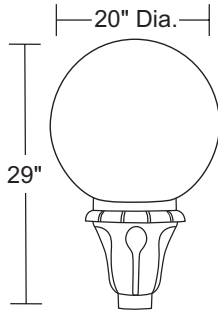

- LED & HID Models
- 0-10V Dimming LED Options
- LED Models Are DLC Listed

C2015TL-

I.D. = 3"

STYLE A FITTER

C2015T C8015T
Polycarbonate Globe Acrylic Globe