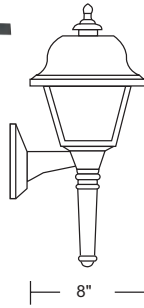

EXTENDS:
9 3/8"
H/CTR:
12 1/4"
BACKPLATE:
5 1/2" x 5"

18 1/4"

8"

13 3/4"

8"

GUIDE: 408-PC

ITEM #	LENS	LIGHT SOURCE	OPTION
407-White 408-Black	ACRYLIC Clear Beveled A-Amber Beveled Diamond C-Clear Beveled Diamond F-Frosted Beveled	INCANDESCENT (1) 60W MAX Medium Base	PC-Photocell (GU24 & LED only)
LED LIGHT SOURCE			
		120V LIGHTWAVE LED LR12-13W 1000lm E26 MEDIUM BASE LED LE26-A19 800lm	CCT C-4K W-3K

GU24 Available
(call for details)

GUIDE: 410F-LR12C

ITEM #	LENS	LIGHT SOURCE
409-White 410-Black	ACRYLIC Clear Beveled A-Amber Beveled Diamond C-Clear Beveled Diamond F-Frosted Beveled	INCANDESCENT (1) 75W MAX Medium Base
LED LIGHT SOURCE		
		120V LIGHTWAVE LED LR12-13W 1000lm LR15-15W 1400lm E26 MEDIUM BASE LED LE26-A19 800lm

SEE PAGE 44 FOR
HIGH WATTAGE
LIGHT COMMERCIAL
MODELS

GU24 Available
(call for details)

I.D. = 3"

Glass Chimney
Included

I.D. = 3"

GUIDE: 412-LR15W

ITEM #	LENS	LIGHT SOURCE
411-White 412-Black	ACRYLIC Clear Beveled A-Amber Beveled Diamond C-Clear Beveled Diamond F-Frosted Beveled	INCANDESCENT (1) 75W MAX Medium Base
LED LIGHT SOURCE		
		120V LIGHTWAVE LED LR12-13W 1000lm LR15-15W 1400lm E26 MEDIUM BASE LED LE26-A19 800lm

GU24 Available
(call for details)

Posts accommodate Photo Control 320 or 688. See page 69. Posts sold separately.

SPEC SHEETS AND IES FILES AVAILABLE ONLINE. Specifications subject to change without notice. LED option information on page 6.