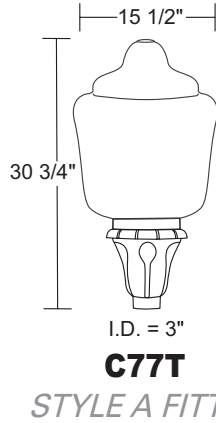

**C78TC-**

Other Acorn styles available.  
Contact Sales with questions.

Acorns have 8" Neck  
See Page 81 for Acorn  
Replacements & Measurements

Commercial LED standard in 4000K,  
Type V, other options available upon request.  
Integral surge suppression.  
5 year warranty on LED components.