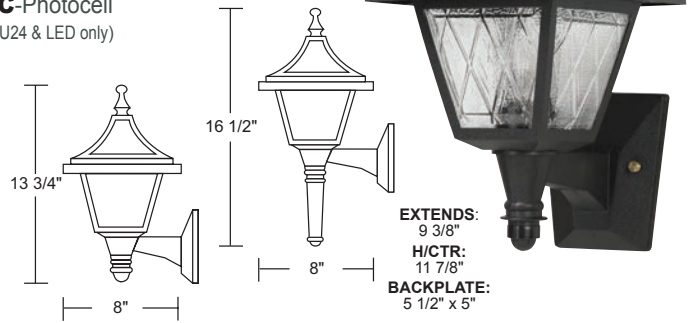

NON-CORROSIVE

GUIDE: 608C-PC

ITEM #	LENS	LIGHT SOURCE	OPTION
607-White	ACRYLIC	INCANDESCENT	PC-Photocell
608-Black	Clear Beveled	(1) 60W MAX Medium Base	(GU24 & LED only)
	A-Amber Beveled Diamond		
	C-Clear Beveled Diamond		
	F-Frosted Beveled		
		LED LIGHT SOURCE	
		120V LIGHTWAVE LED	CCT
		LR12-13W 1000lm	C-4K
		E26 MEDIUM BASE LED	W-3K
		LE26-A19 800lm	

GU24 Available
(call for details)

608C Long & Short Tail Included

609C