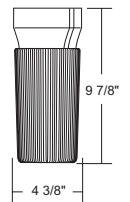

422C-BK

SPEC SHEETS AND IES FILES AVAILABLE ONLINE. Specifications subject to change without notice. LED option information on page 6.