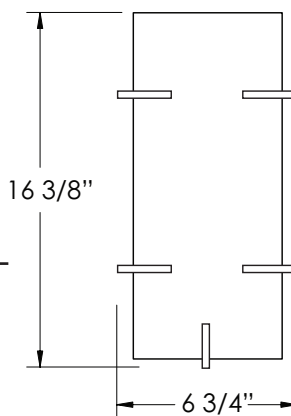

EXTENDS: 4"  
HCMT: 8 3/8"

Energy Star Qualified Product

SPEC SHEETS AND IES FILES AVAILABLE ONLINE. Specifications subject to change without notice. LED option information on page 6.

**WAVE LIGHTING • PHONE 877.870.WAVE (9283)**