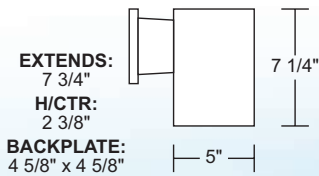

S34W-BK

Short

See Page 17 for Cast Aluminum Version!