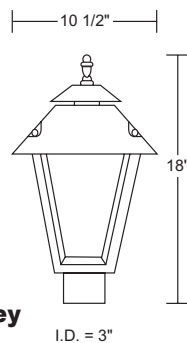

**Glass Chimney
Included**

112

ITEM #	LENS	LIGHT SOURCE
111-White 112-Black	ACRYLIC Clear Beveled A-Amber Beveled Diamond C-Clear Beveled Diamond F-Frosted Beveled	INCANDESCENT (1) 75W MAX Medium Base
LED LIGHT SOURCE		
		120V LIGHTWAVE LED LR12-13W 1000lm LR15-15W 1400lm E26 MEDIUM BASE LED LE26-A19 800lm
		CCT C-4K W-3K
Title 24 & GU24 Available (call for details)		

Posts accommodate Photo Control 320 or 688. See page 69. Posts sold separately.

SPEC SHEETS AND IES FILES AVAILABLE ONLINE. Specifications subject to change without notice. LED option information on page 6.