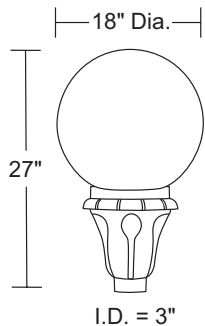

C2014TP-

STYLE A FITTER

C2014T Polycarbonate Globe
C8014T Acrylic Globe