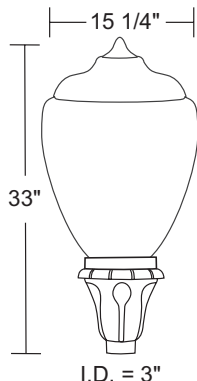

C75TC-

- LED & HID Models
- 0-10V Dimming LED Options
- LED Models Are DLC Listed

C76TC-

C75T

STYLE A FITTER