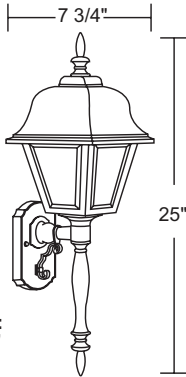

EXTENDS:
9"
H/CTR:
15 5/8"
BACKPLATE:
4 3/4" x 7 3/4"