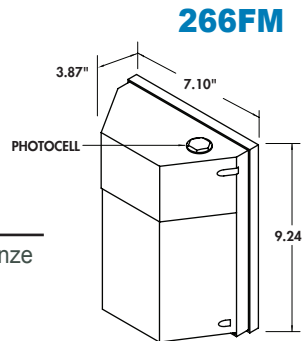

Energy Star Qualified Product

SPEC SHEETS AND IES FILES AVAILABLE ONLINE. Specifications subject to change without notice. LED option information on page 6.

WAVE LIGHTING • PHONE 877.870.WAVE (9283)