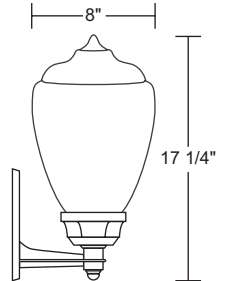

S27SC-BK

EXTENDS:
9 1/4"
H/CTR:
13 3/4"
BACKPLATE:
7 1/4" x 5 3/8"