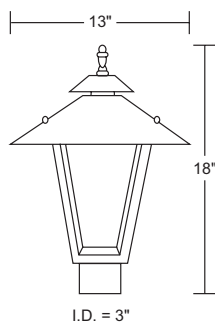

GUIDE: 110C-LV8W

ITEM #	LENS	LIGHT SOURCE	
109-White	ACRYLIC	LED LIGHT SOURCE	
110-Black	Clear Beveled	PAR 36 LED 8-14VAC	CCT
115-White	A-Amber Beveled Diamond	LV8-8W 500lm ☆	W-3K
116-Black	C-Clear Beveled Diamond		
	F-Frosted Beveled		

115F