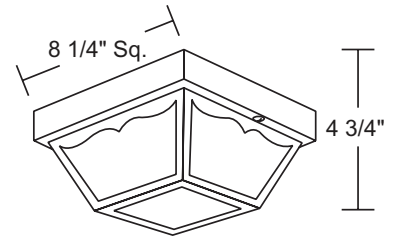

GUIDE: 156FM-LR12C-BK-PC

ITEM #	DIFFUSER	LIGHT SOURCE	COLOR
156FM	POLYPROPYLENE Frosted	POLYCARBONATE BACK PAN - MEDIUM BASE SOCKET	
		INCANDESCENT (1) 60W MAX Medium Base	BK-Black WH-White
		LED LIGHT SOURCE	
		E26 MEDIUM BASE LED LE26-A19 800lm ☆	CCT C-4K W-3K
		ALUMINUM BACK PAN - DEDICATED LED	
		LED LIGHT SOURCE	
		120V LIGHTWAVE LED LR12-13W 1000lm ☆ LR15-15W 1400lm ☆	CCT C-4K W-3K
		120-277V MULTI-VOLT LED L11-11W 912lm	CCT 4K

Title 24 & GU24 Available
(call for details)

156FM-BK