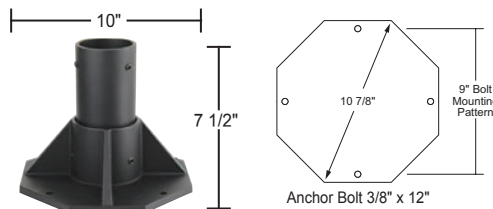

2405

Heavy Duty Aluminum Flange base, Powdercoated Finish
Anchor Bolts Included, for up to 14' x 2.950" O.D. Posts
SPECIFY: Black, (B) Bronze, or (W) White