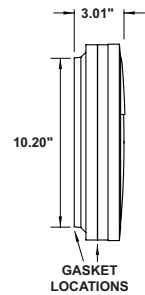

SCAN FOR VIDEO

GUIDE: 166FMF-LR15C-BK

ITEM #	DIFFUSER	LIGHT SOURCE	COLOR	OPTION
166FM	POLYCARBONATE	LED LIGHT SOURCE	BK-Black	O-Occupancy Sensor
169FM	F-Frosted	120V LIGHTWAVE LED LR15-15W 1400lm LR22-23W 1900lm	CCT WH-White C-4K W-3K	

- WALL MOUNT
- INSECT & DUST PROOF
- ENCLOSED & GASKETED
- PHOTOCELL INCLUDED
- HOSE DOWN
- IP65 RATED