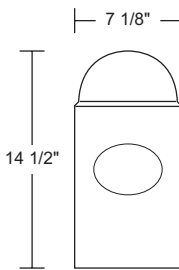

EXTENDS:
4"
H/CTR:
7 3/4"
BACKPLATE:
14 1/8" x 6 3/4"

GUIDE: S33WL-L9-SN-PC

ITEM #	INSIGNIA	LIGHT SOURCE	COLOR
S33W	N-No Insignia	INCANDESCENT (1) 60W MAX Medium Base	BK-Blackstone
	L-Lighthouse		WH-Whitestone
	T-Turtle		SN-Sandstone
			GY-Graystone
			BZ-Bronzestone
		LED LIGHT SOURCE	
		120V LIGHTWAVE LED	CCT
		LR12-13W 1000lm	C-4K
		E26 MEDIUM BASE LED	W-3K
		LE26-A19 800lm	
		120-277V MULTI-VOLT LED	CCT
		L11-11W 912lm	3K
		120-277V AMBER LED	
		L9*-A19 470lm, 585-595nm	

Customizable Insignia Available. Consult factory for details.

Title 24 & GU24 Available
(call for details)