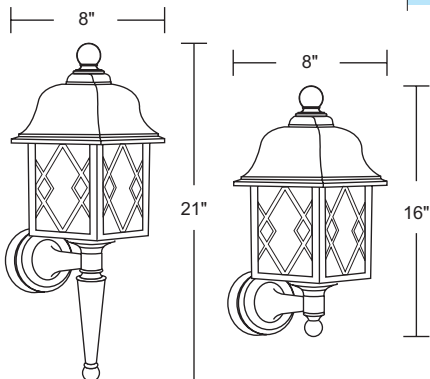

240SR-BK

Long & Short Tail Included

EXTENDS:
8 1/2"
H/CTR:
13 1/4"
BACKPLATE:
5 1/2" RD.

GUIDE: 240TR-LR12W-WH

ITEM #	LENS	LIGHT SOURCE	COLOR
240T	ACRYLIC	INCANDESCENT (1) 60W MAX Medium Base	BK-Black WH-White
	H-Clear Hatch R-Frosted Hatch		
		LED LIGHT SOURCE	
		120V LIGHTWAVE LED LR12-13W 1000lm	CCT C-4K
		E26 MEDIUM BASE LED LE26-A19 800lm	W-3K

Title 24 & GU24 Available
(call for details)