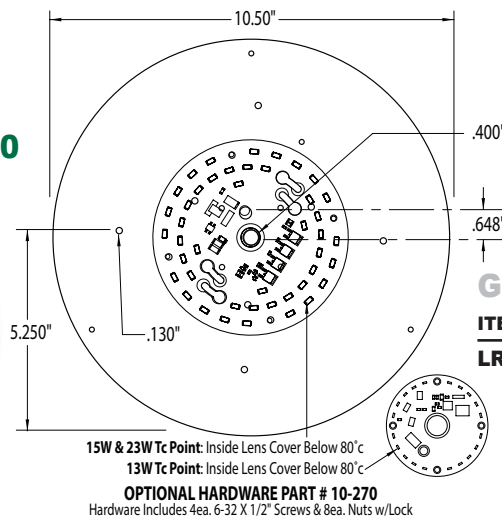

Easily Convert Existing Fixtures to LED with UL 1598C Classified Kits

- AC Driver-OnBoard
- 13W, 15W, & 23W Models
- Available in 3000K or 4000K
- Standard Mounting Options for Easy Install
- Optical Grade Polycarbonate Lens

- **Input Voltage:** 120VAC, 50/60hz
- **Constant Current Design**
- **High Power Factor >0.98**
- **Estimated 50,000 hrs L₇₀**
- **Data Per NVLAP Laboratory**
- **On Board Line Surge & MOV Ground Surge Protection**

- **TRIAC Dimmable To 5%** (forward & reverse phase)
- **Mounting Hardware Available**
- **18" 18AWG Leads**
- **5 Year Limited Warranty**
- **FCC compliance Class B**
- **Energy Star CSD**

GENERAL PURPOSE - For Open Residential Fixtures with Minimal Heat

LRG6

**Low Flicker
Title 24 Available**
(call for details)

LRG8

SCAN FOR VIDEO

GUIDE: LRG6-LR12C

ITEM #	LIGHT SOURCE	CCT	OPTION
LRG6	120V LIGHTWAVE LED		H-Hardware
LRG8	LR12-13W 1000lm LR15-15W 1400lm LR22-23W 1900lm	C-4K W-3K	

LRG10

**Low Flicker
Title 24 Available**
(call for details)

GUIDE: LRG10-LR32C

ITEM #	LIGHT SOURCE	CCT	OPTION
LRG10	120V LIGHTWAVE LED		H-Hardware
	LR12-13W 1000lm LR15-15W 1400lm LR22-23W 1900lm LR32-32W 2700lm	C-4K W-3K