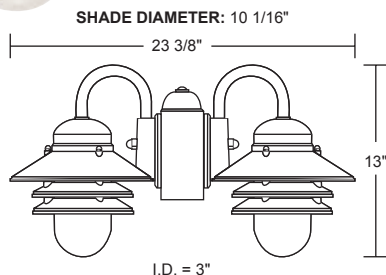

Title 24 & GU24 Available
(call for details)

GUIDE: S75TC-BK-PC

ITEM #	DIFFUSER	LIGHT SOURCE	COLOR
S75TC	ACRYLIC Clear Prismatic	INCANDESCENT (1) 60W MAX Medium Base	BK-Black WH-White
		LED LIGHT SOURCE	
		120V LIGHTWAVE LED LR12-13W 1000lm	CCT C-4K W-3K
		E26 MEDIUM BASE LED LE26-A19 800lm ☆	

Title 24 & GU24 Available
(call for details)