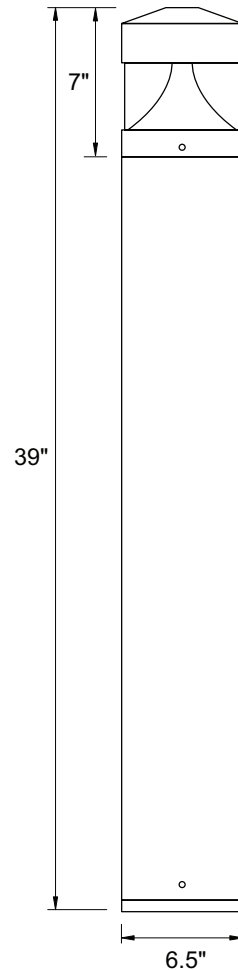

Anchor Bolt M10 x 6.7"
(3 anchor bolts and template included)

C200BC

GUIDE: C200BC-L10C-BK

ITEM #	LENS	LIGHT SOURCE	COLOR	OPTIONS
C200B	POLYCARB C-Clear	LED LIGHT SOURCE		D-0-10v Dimming
		100-277V MULTI-VOLT L10-10W, 937lm	CCT C-4K	
			BK-Black BZ-Bronze	

SPEC SHEETS AND IES FILES AVAILABLE ONLINE. Specifications subject to change without notice. LED option information on page 6.