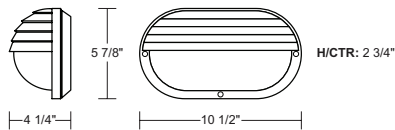

POLYCARBONATE BACK PAN