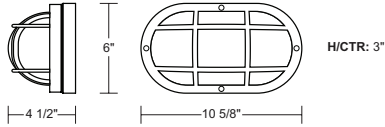

ALUMINUM BACK PAN