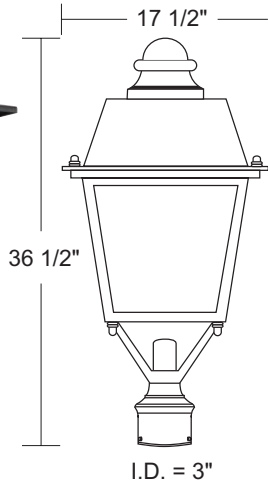

- LED & HID Models
- DLC LED Lamp Available

C30TC-