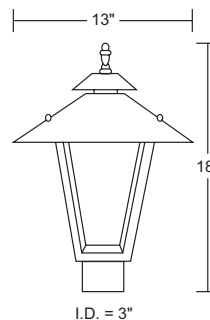

GUIDE: 110C-70H

ITEM #	LENS	LIGHT SOURCE
109-White 110-Black	ACRYLIC Clear Beveled	INTEGRAL BALLAST METAL HALIDE ELECTRONIC, UNIVERSAL 120-277V HPF
115-White 116-Black	A-Amber Beveled Diamond C-Clear Beveled Diamond F-Frosted Beveled	50MH-(1) 50W 4Kv Medium Base ☆ 70MH-(1) 70W 4Kv Medium Base ☆
		HIGH PRESSURE SODIUM MAGNETIC, 120V HPF
		35H-(1) 35W 4Kv Medium Base ☆ 50H-(1) 50W 4Kv Medium Base ☆ 70H-(1) 70W 4Kv Medium Base ☆
		LED LIGHT SOURCE
		E39 MOGUL BASE CORN COB 100-277v CCT C-4K
		LC5*-24W 3120lm, Type 5 ☆ LC3*-20W 3000lm, Type 3 ☆ LCD*-24W 2400lm, Dark Sky ☆

*DLC Listed Lamp

115C-50MH