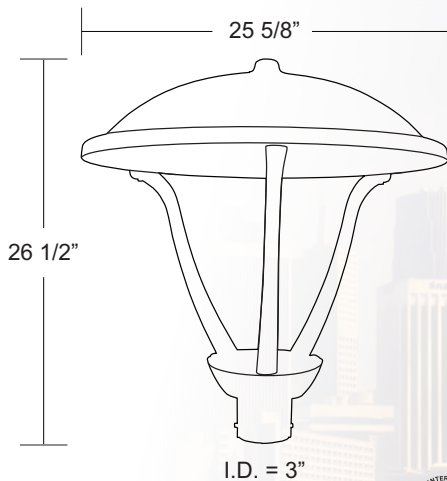

Commercial LED standard in 4000K, Type V, other options available upon request. Integral surge suppression. 5 year warranty on LED components.

GUIDE: C40TL-L40C-BK

ITEM #	LENS	LIGHT SOURCE	COLOR
C40T	ACRYLIC	LED LIGHT SOURCE	
	L-Opal Drop Lens FF-Frost Flat Lens	120-277v DEDICATED LED L40-40W 4000lm L60-60W 6000lm	CCT C-4K W-3K B-5K
			BK-Black BZ-Bronze WH-White

SCAN FOR VIDEO

GUIDE: C41TC-L40C-BK

ITEM #	LENS	LIGHT SOURCE	COLOR	OPTION
C41T	GLASS C-Clear Lens	LED LIGHT SOURCE		T3-Type III Distribution
		120-277v DEDICATED LED L40-40W 3500lm L80-85W 6100lm	CCT C-4K WH-White	
			BK-Black BZ-Bronze WH-White	

SPEC SHEETS AND IES FILES AVAILABLE ONLINE. Specifications subject to change without notice. LED option information on page 6.

WAVE LIGHTING • PHONE 877.870.WAVE (9283)