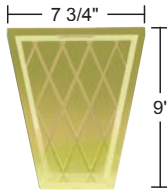

COLONIAL, SAXONY & VANGUARD POST TOP ACRYLIC

148-Clear Bvl   149-Frosted Bvl
*153-Amber Bvl Dia   154-Clear Bvl Dia