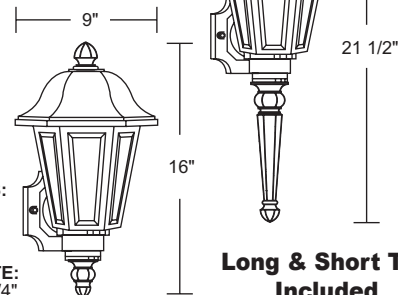

\*Energy Star only available on 230S.

Title 24 & GU24 Available  
(call for details)

EXTENDS:  
9"  
H/CTR:  
12 1/4"  
BACKPLATE:  
4 3/4" x 4 3/4"

Long & Short Tail Included

Posts accommodate Photo Control 320 or 688. See page 69. Posts sold separately.