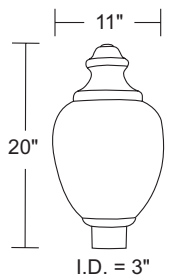

2017CL-50MH

Acorns have 5 1/4" Neckless Opening
See Page 80 for Replacements

☆ Lamp Included