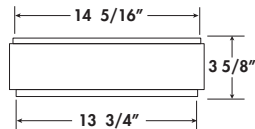

**Title 24 Available**  
(call for details)

SCAN FOR VIDEO

**OPTIONAL MOUNTING KITS**  
Mounting kits ship in separate packaging. Assembly required.

**PENDANT KIT**  
6"/13" Pendant

**CABLE KIT**  
36" Max Cable