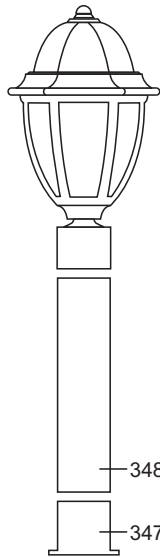

347

Pier Mount Adapter for use with **348** Stub Post

SPECIFY:

(BK) Black
(WH) White
(BZ) Bronze

349

Pier Mount Adapter for 3" Post Mount Fixtures

SPECIFY:

(BK) Black
(WH) White
(BZ) Bronze