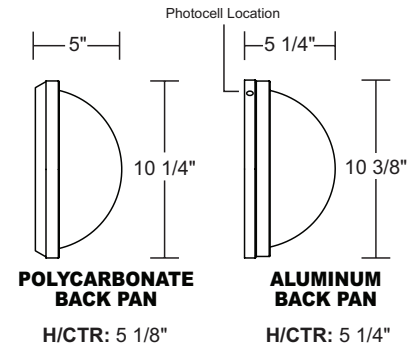

- WALL OR CEILING MOUNT
- PHOTOCELL ON SELECT MODELS
- STANDARD BULKHEAD DESIGN
- LED OPTIONS AVAILABLE

GUIDE: S761WF-LR12W-WH-PC

ITEM #	DIFFUSER	LIGHT SOURCE	COLOR	OPTION
S761WF S772WF S791WF	POLYCARBONATE Frosted Ribbed	POLYCARBONATE BACK PAN - MEDIUM BASE SOCKET		
		INCANDESCENT (1) 60W MAX Medium Base	BK-Black WH-White	
		LED LIGHT SOURCE		
E26 MEDIUM BASE LED LE26-A19 800lm	CCT C-4K W-3K			
ALUMINUM BACK PAN - DEDICATED LED				
		LED LIGHT SOURCE		BK-Black WH-White PC-Photocell
120V LIGHTWAVE LED		CCT	C-4K W-3K	
LR12-13W 1000lm				
LR15-15W 1400lm				
LR22-23W 1900lm				
120-277V MULTI-VOLT LED		CCT		
L22-22W 1824lm		4K		

Title 24 & GU24
Available
(call for details)