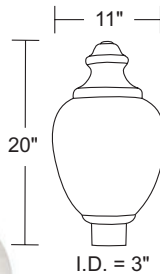

2018CL

GUIDE: 2017CL-LR12C-BP

ITEM #	GLOBE/JAR	LIGHT SOURCE	FITTER MATERIAL
2017	POLYCARBONATE CL-Clear Textured	INCANDESCENT (1) 150W MAX Medium Base	POWDERCOATED CAST ALUMINUM Black BZ-Bronze WH-White
2018			
8017	ACRYLIC CL-Clear Textured FA-Frost Textured	LED LIGHT SOURCE	
8018		120V LIGHTWAVE LED	CCT
		LR12- 13W 1000lm LR15- 15W 1400lm LR22- 22W 1800	C-4K W-3K
9017	POLYETHYLENE Opal Textured	E26 MEDIUM BASE LED	
9018		LE26-A19 800lm ☆	

ADD MG FOR MOGUL BASE
SEE PAGE 46 FOR HIGH WATTAGE LIGHT COMMERCIAL MODELS

Acorns & Globes have
5 1/4" Neckless Opening
See Page 80 for Replacements

Posts accommodate Photo Control 320 or 688.
See page 69. Posts sold separately.

☆ Lamp Included

SPEC SHEETS AND IES FILES AVAILABLE ONLINE. Specifications subject to change without notice. LED option information on page 6.

FAX 330.630.1994 • WWW.WAVELIGHTING.COM