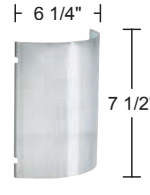

WALL PACK EVERSTONE™ LANTERNS ACRYLIC

*1301727-Clear Prismatic
1301728-Opal