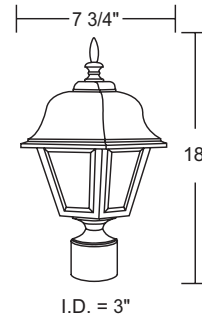

### 260SC-BK

Long & Short Tail Included

EXTENDS:  
9"  
H/CTR:  
15 5/8"  
BACKPLATE:  
4 3/4" x 7 3/4"

\*Energy Star only available on 260S.

Title 24 & GU24 Available  
(call for details)

ITEM #	LENS	LIGHT SOURCE	COLOR	OPTION
260S	ACRYLIC	INCANDESCENT	BK-Black	PC-Photocell
260T	C-Clear Beveled L-Opal Beveled	(1) 75W MAX Medium Base <b>LED LIGHT SOURCE</b> 120V LIGHTWAVE LED CCT LR12-13W 1000lm C-4K E26 MEDIUM BASE LED W-3K LE26-A19 800lm	WH-White	(wall mount only)