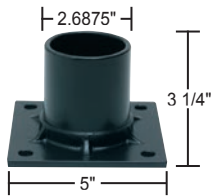

347

Pier Mount Adapter for use with **348** Stub Post

SPECIFY:

(BK) Black
(WH) White
(BZ) Bronze