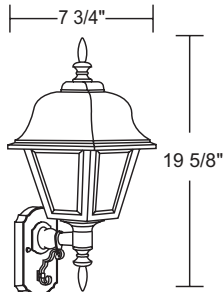

### 260SC-BK

Long & Short Tail Included

EXTENDS:  
9"  
H/CTR:  
15 5/8"  
BACKPLATE:  
4 3/4" x 7 3/4"

\*Energy Star only available on 260S.

Title 24 & GU24 Available  
(call for details)

ITEM #	LENS	LIGHT SOURCE	COLOR	OPTION
260S	ACRYLIC	INCANDESCENT	BK-Black	PC-Photocell
260T	C-Clear Beveled L-Opal Beveled	(1) 75W MAX Medium Base <b>LED LIGHT SOURCE</b> 120V LIGHTWAVE LED CCT LR12-13W 1000lm C-4K E26 MEDIUM BASE LED W-3K LE26-A19 800lm	WH-White	(wall mount only)