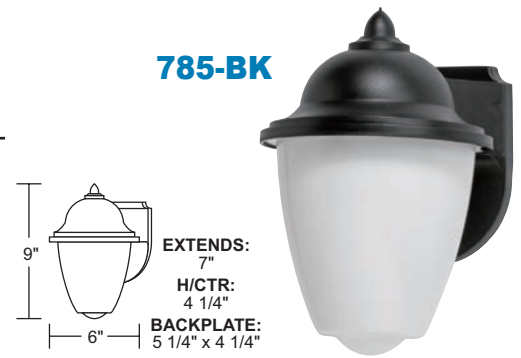

GUIDE: 785-LR12C-BK-PC

ITEM #	DIFFUSER	LIGHT SOURCE	COLOR	OPTION	
785	ACRYLIC Opal	INCANDESCENT (1) 60W MAX Medium Base	BK-Black WH-White	PC-Photocell	
		LED LIGHT SOURCE			
		120V LIGHTWAVE LED LR12-13W 1000lm	CCT C-4K		
		E26 MEDIUM BASE LED LE26-A19 800lm	W-3K		
		120-277V MULTI-VOLT LED L11-11W 912lm	CCT 4K		

Title 24 & GU24 Available
(call for details)

785-BK