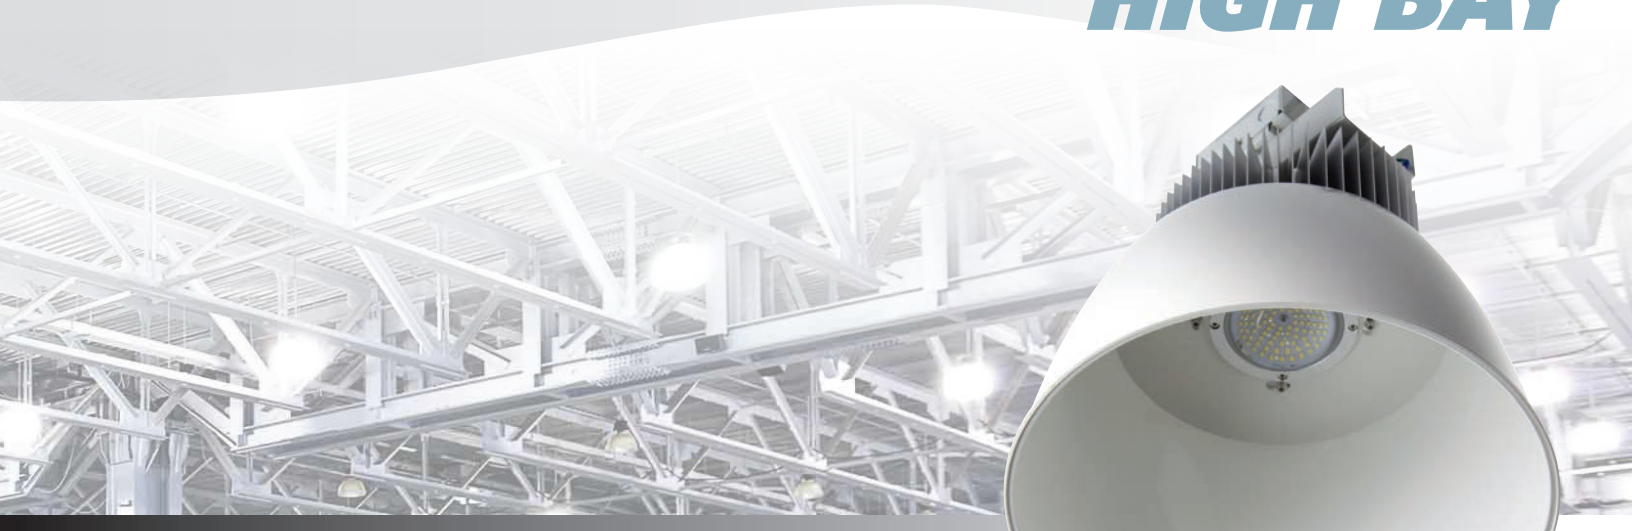

HIGH BAY

Open

Shown Without Lens Option