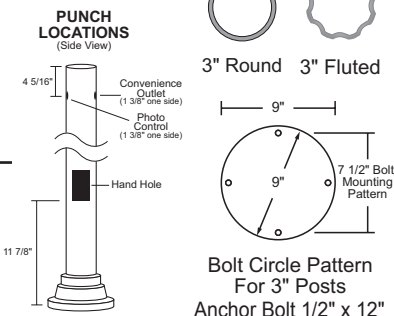

Bolt Circle Pattern For 3" Posts
Anchor Bolt 1/2" x 12"

*To meet U.L. and N.E.C. standards, any post designed to be mounted over 8' above ground includes a 2" x 4" (**HH**) Hand Hole and ground lug. 3592, 3594, 3592F, 3594F, 3690, 3692, 3690F, and 3692F include Hand Hole unless otherwise specified.

SPEC SHEETS AND EPA RATINGS AVAILABLE ONLINE. Specifications subject to change without notice.

WAVE LIGHTING • PHONE 877.870.WAVE (9283)