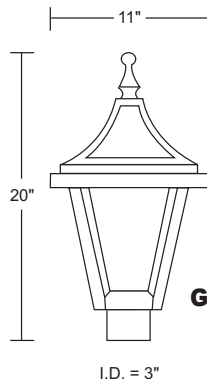

612

**Glass Chimney
Included**