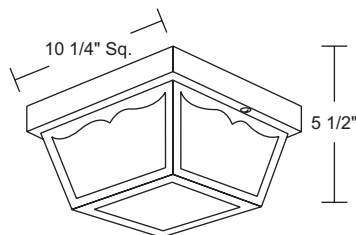

ITEM #	DIFFUSER	LIGHT SOURCE	COLOR	OPTION	
157FM	POLYPROPYLENE Frosted	POLYCARBONATE BACK PAN - MEDIUM BASE SOCKET			
		INCANDESCENT (2) 60W MAX Medium Base	BK-Black WH-White		
		LED LIGHT SOURCE			
		E26 MEDIUM BASE LED 2LE26-(2)A19 800lm ☆	CCT C-4K W-3K		
		ALUMINUM BACK PAN - DEDICATED LED			
		LED LIGHT SOURCE			
		120V LIGHTWAVE LED LR12-13W 1000lm ☆ LR15-15W 1400lm ☆ LR22-23W 1900lm ☆	CCT C-4K W-3K	BK-Black WH-White	
		120-277V MULTI-VOLT LED L22-22W 1824lm	CCT 4K		O-Occupancy Sensor

☆ **Lamp Included**
Energy Star Qualified Product

SPEC SHEETS AND IES FILES AVAILABLE ONLINE. Specifications subject to change without notice. LED option information on page 6.