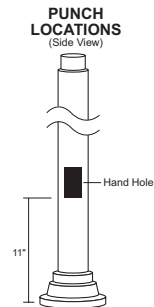

Bolt Circle Pattern For 4" Posts
Anchor Bolt 3/4" x 18"

*To meet U.L. and N.E.C. standards, any post designed to be mounted over 8' above ground includes a 2" x 4" (**HH**) Hand Hole and ground lug. **4592, 4594, 4592F, 4594F, 4690, 4692, 4694, 4690F, 4692F, and 4694F** include Hand Hole unless otherwise specified.

Specifications subject to change without notice. SPEC SHEETS AND EPA RATINGS AVAILABLE ONLINE.