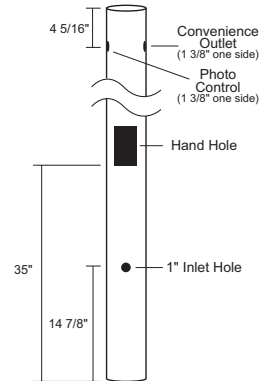

DIRECT BURIAL ALUMINUM LAMP POSTS

- Fits Most Standard 3" Post Top Fixtures
- Textured Powdercoated Aluminum
- Includes Inlet Hole
- Made In The USA

GUIDE: 2514-BK-320

Post Dimensions: O.D. = 2.950", Wall = .072"

ITEM #	COLOR	OPTION
2500-8'	BK-Black	C-Convenience Outlet
2510-10'	WH-White	320-Ezee Change Photo Control
2512-12'	BZ-Bronze	688-Button Photo Control
2514-14'		HH*-2"x4" Hand Hole

*To meet U.L. and N.E.C. standards, any post designed to be mounted over 8' above ground includes a 2" x 4" (**HH**) Hand Hole and ground lug. **2512 & 2514** include Hand Hole unless otherwise specified.

SEE PAGE 66 FOR .125" WALL DIRECT BURIAL OPTIONS

DIRECT BURIAL

PUNCH LOCATIONS
for 8', 10', & 12' Posts
(Side View)