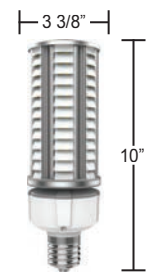

LCE39-54C-DS
Dark Sky LED Lamp
54Watt, 4000K, 5900lm
Replaces up to 250W MH
180° Down Beam Angle

SPEC SHEETS AND IES FILES AVAILABLE ONLINE. Specifications subject to change without notice. LED option information on page 6.

WAVE LIGHTING • PHONE 877.870.WAVE (9283)