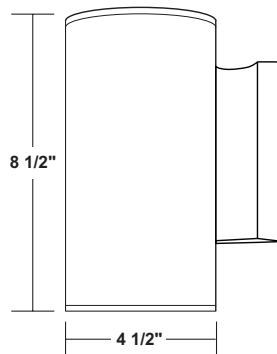

502SF

- UP & DOWNLIGHT
- DIE CAST ALUMINUM

EXTENDS: 5 7/8"
H/CTR: 2 1/4"
BACKPLATE: 4 1/2" x 4 1/2"

GUIDE: 502SF-LR22W-BK

ITEM #	LENS	LIGHT SOURCE	COLOR
502S	GLASS F-Frosted	LED LIGHT SOURCE	
		120V LED LR22-22W, 1740lm	CCT C-4K W-3K
			BK-Black BZ-Bronze