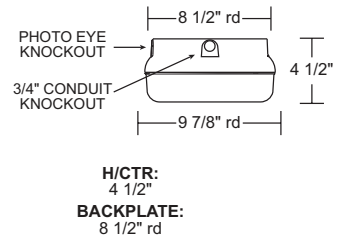

- WALL OR CEILING MOUNT
- VANDAL & INSECT RESISTANT
- LED OPTIONS
- KNOCKOUTS FOR CONDUIT
- POLYCARBONATE BASE & DIFFUSER
- OCCUPANCY SENSOR AVAILABLE

164FM-BK

GUIDE: 164FM-BK-O

ITEM #	DIFFUSER	LIGHT SOURCE	COLOR	OPTION
164FM	POLYCARBONATE	LED LIGHT SOURCE	BK-Black	O-Occupancy Sensor
165FM	Opal F-Frosted Prismatic	<table border="1"> <tr> <td>120V LIGHTWAVE LED</td> <td>CCT</td> </tr> <tr> <td>LR12-13W 1000lm</td> <td>C-4K</td> </tr> <tr> <td>LR15-15W 1400lm</td> <td>W-3K</td> </tr> <tr> <td colspan="2">E26 MEDIUM BASE LED</td> </tr> <tr> <td>2LE26-A19 800lm ☆</td> <td></td> </tr> <tr> <td>120-277V MULTI-VOLT LED</td> <td>CCT</td> </tr> <tr> <td>L22-22W 1824lm</td> <td>4K</td> </tr> </table>	WH-White Title 24 & GU24 Available (call for details)	

165FM-WH

15RP2-WH

(lamps not included)

EXTENDS: 6"

H/CTR: 2 1/2"

BACKPLATE: 9" x 5"

GUIDE: 15RP2-WH

ITEM #	LIGHT SOURCE	COLOR
15RP2	INCANDESCENT (2) 150W MAX Par 38 Lamps	WH-White