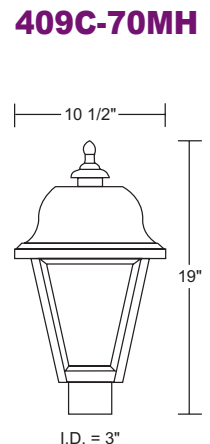

☆ **Lamp Included**

SPEC SHEETS AND IES FILES AVAILABLE ONLINE. Specifications subject to change without notice. LED option information on page 6.