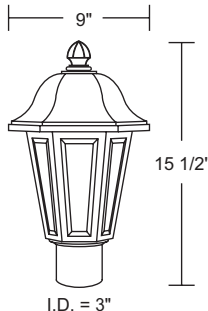

GUIDE: 260SC-LR12W-WH-PC

260TC-WH

260SC-BK

Long & Short Tail Included

EXTENDS:
9"
H/CTR:
15 5/8"
BACKPLATE:
4 3/4" x 7 3/4"

*Energy Star only available on 260S.

Title 24 & GU24 Available
(call for details)

ITEM #	LENS	LIGHT SOURCE	COLOR	OPTION
260S	ACRYLIC	INCANDESCENT	BK-Black	PC-Photocell
260T	C-Clear Beveled L-Opal Beveled	(1) 75W MAX Medium Base LED LIGHT SOURCE 120V LIGHTWAVE LED CCT LR12-13W 1000lm C-4K E26 MEDIUM BASE LED W-3K LE26-A19 800lm	WH-White	(wall mount only)

BRENTWOOD

GUIDE: 230SC-BK-PC

230SC-BK

230TC-WH

ITEM #	LENS	LIGHT SOURCE	COLOR	OPTION
230S	ACRYLIC	INCANDESCENT	BK-Black	PC-Photocell
230T	C-Clear Beveled	(1) 60W MAX Medium Base LED LIGHT SOURCE 120V LIGHTWAVE LED CCT LR12-13W 1000lm C-4K E26 MEDIUM BASE LED W-3K LE26-A19 800lm	WH-White	(wall mount only)

*Energy Star only available on 230S.

Title 24 & GU24 Available
(call for details)

EXTENDS:
9"
H/CTR:
12 1/4"
BACKPLATE:
4 3/4" x 4 3/4"

Long & Short Tail Included

Posts accommodate Photo Control 320 or 688. See page 69. Posts sold separately.

SPEC SHEETS AND IES FILES AVAILABLE ONLINE. Specifications subject to change without notice. LED option information on page 6.