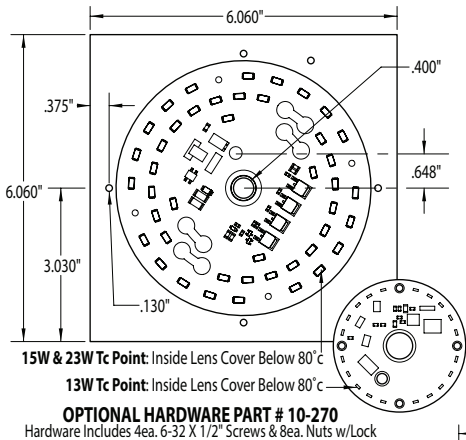

GUIDE: LRG6-LR12C

ITEM #	LIGHT SOURCE	CCT	OPTION
LRG6	120V LIGHTWAVE LED		H-Hardware
LRG8	LR12-13W 1000lm LR15-15W 1400lm LR22-23W 1900lm	C-4K W-3K