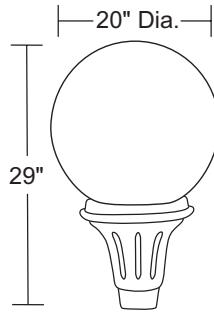

I.D. = 3"

*STYLE B FITTER*

**C2025T C8025T**  
Polycarbonate Globe Acrylic Globe

Globes have 8" Neck, See Page 81 for Replacements

Commercial LED standard in 4000K, Type V, other options available upon request. Integral surge suppression. 5 year warranty on LED components.