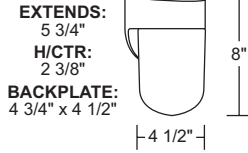

209-WH

EXTENDS:
6 1/2"
H/CTR:
2 3/8"
BACKPLATE:
4 3/4" x 4 1/2"

GUIDE: 209-WH-LR12W-PC

ITEM #	GLOBE/JAR	COLOR	LIGHT SOURCE	OPTION
209	ACRYLIC Clear Prism	BK-Black	INCANDESCENT (1) 60W MAX Medium Base	PC-Photocell
211		WH-White		
216			LED LIGHT SOURCE	
210	ACRYLIC Opal		120V LIGHTWAVE LED	CCT
212			LR12-13W 1000lm	C-4K
217			E26 MEDIUM BASE LED	W-3K
215	POLYCARBONATE Clear Ribbed		120-277V MULTI-VOLT LED L11-11W 912lm	CCT 4K

Title 24 & GU24 Available
(call for details)

EXTENDS:
7 1/4"
H/CTR:
2 3/8"
BACKPLATE:
4 3/4" x 4 1/2"

EXTENDS:
9 1/2"
H/CTR:
2 3/8"
BACKPLATE:
4 3/4" x 4 1/2"

GUIDE: 420-BK-PC

ITEM #	DIFFUSER	COLOR	LIGHT SOURCE	OPTION
420	ACRYLIC	BK-Black	INCANDESCENT (1) 60W MAX Medium Base	PC-Photocell
421	C-Clear	WH-White		
422	Prismatic L-Opal		LED LIGHT SOURCE	
			E26 MEDIUM BASE LED	CCT
			LE26-A19 800lm	C-4K W-3K

Title 24 & GU24 Available
(call for details)

★ Lamp Included
Energy Star Qualified Product

SPEC SHEETS AND IES FILES AVAILABLE ONLINE. Specifications subject to change without notice. LED option information on page 6.