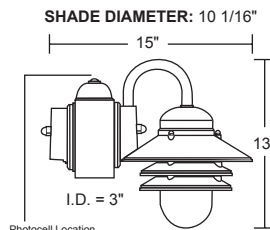

GUIDE: S75TC-1-LR12C-WH-PC

ITEM #	DIFFUSER	LIGHT SOURCE	COLOR	OPTION
S75TC-1	ACRYLIC Clear Prismatic	INCANDESCENT (1) 60W MAX Medium Base	BK-Black WH-White	PC-Photocell
S75TL-1	ACRYLIC Opal	LED LIGHT SOURCE		
		120V LIGHTWAVE LED LR12-13W 1000lm	CCT C-4K W-3K	
		E26 MEDIUM BASE LED LE26-A19 800lm ☆		
		120-277V MULTI-VOLT LED L11-11W 912lm	CCT 4K	

Title 24 & GU24 Available
(call for details)

GUIDE: S75TC-2-WH-PC

ITEM #	DIFFUSER	LIGHT SOURCE	COLOR	OPTION
S75TC-2	ACRYLIC Clear Prismatic	INCANDESCENT (2) 60W MAX Medium Base	BK-Black WH-White	PC-Photocell
S75TL-2	ACRYLIC Opal	LED LIGHT SOURCE		
		120V LIGHTWAVE LED LR12-(2)13W 1000lm	CCT C-4K W-3K	
		E26 MEDIUM BASE LED LE26-(2)A19 800lm ☆		
		120-277V MULTI-VOLT LED L22-22W 1824lm	CCT 4K