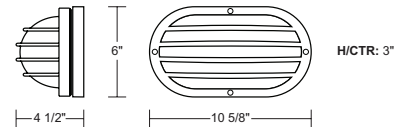

ALUMINUM BACK PAN