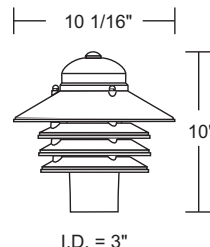

Posts sold separately.

☆ **Lamp Included**
Energy Star Qualified Product

SPEC SHEETS AND IES FILES AVAILABLE ONLINE. Specifications subject to change without notice. LED option information on page 6.