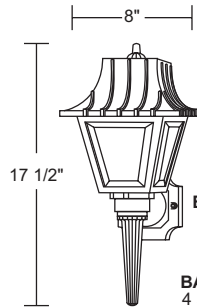

208SL-BK

(Opal Beveled Shown)

EXTENDS:
8 1/2"
H/CTR:
10 5/8"
BACKPLATE:
4 5/8" x 4 5/8"

GUIDE: 208SC-LR12W-BK-PC

ITEM #	LENS	LIGHT SOURCE	COLOR	OPTION
208S	ACRYLIC C-Clear Glacier B-Clear Beveled L-Opal Beveled	INCANDESCENT (1) 60W MAX Medium Base	BK-Black WH-White	PC-Photocell
		LED LIGHT SOURCE		
		120V LIGHTWAVE LED LR12-13W 1000lm	CCT C-4K	
		E26 MEDIUM BASE LED LE26-A19 800lm	W-3K	

Title 24 & GU24 Available
(call for details)