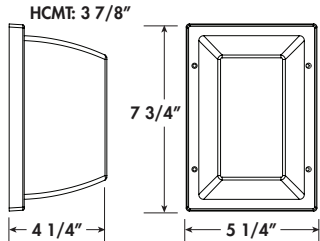

- WALL OR CEILING MOUNT
- LED OPTIONS

265FMF-WH

GUIDE: 263FM-LR12-WH

ITEM #	DIFFUSER	LIGHT SOURCE	COLOR
263FM	ACRYLIC	INCANDESCENT	WH-White
264FM	F-Frosted Prismatic	(1) 40W MAX Medium Base	
		LED LIGHT SOURCE	
		120V LIGHTWAVE LED	CCT
		LR12-13W 1000lm	C-4K
		E26 MEDIUM BASE LED	W-3K
		LE26-A19 800lm	

Title 24 Available
(call for details)

GUIDE: 265FM-LR12-WH-O

ITEM #	DIFFUSER	LIGHT SOURCE	COLOR	OPTION
265FM	ACRYLIC	INCANDESCENT	WH-White	O-Occupancy Sensor
	F-Frosted Prismatic	(2) 40W MAX Medium Base		
		LED LIGHT SOURCE		
		120V LIGHTWAVE LED	CCT	
		LR15-15W 1400lm	C-4K	
		LR22-23W 1900lm	W-3K	
		E26 MEDIUM BASE LED		
		2LE26-(2) A19 800lm		

Title 24 Available
(call for details)

- ★ Lamp Included
- Energy Star Qualified Product

SPEC SHEETS AND IES FILES AVAILABLE ONLINE. Specifications subject to change without notice. LED option information on page 6.