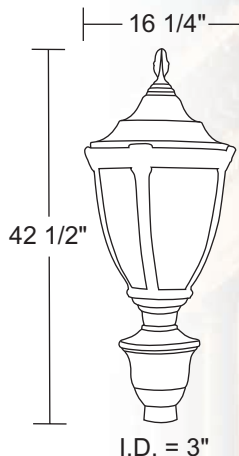

- LED & HID Models
- 0-10V Dimming LED Options
- DLC LED Lamp Available

LED
COMMERCIAL
system

Commercial LED standard in 4000K, Type V, other options available upon request.
Integral surge suppression.
5 year warranty on LED components.

C37TL-