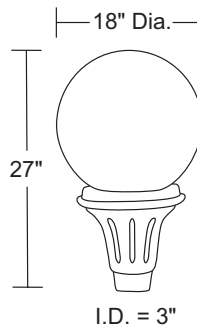

STYLE B FITTER

C2024T Polycarbonate Globe
C8024T Acrylic Globe