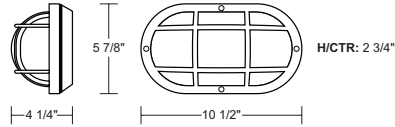

- WALL MOUNT
- STANDARD BULKHEAD DESIGN
- PHOTOCELL ON SELECT MODELS
- LED OPTIONS AVAILABLE

POLYCARBONATE BACK PAN