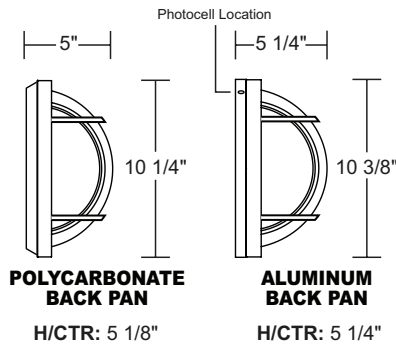

- WALL OR CEILING MOUNT
- PHOTOCELL ON SELECT MODELS
- STANDARD BULKHEAD DESIGN
- LED OPTIONS AVAILABLE

GUIDE: S761WF-LR12W-WH-PC

ITEM #	DIFFUSER	LIGHT SOURCE	COLOR	OPTION
S761WF S772WF S791WF	POLYCARBONATE Frosted Ribbed	POLYCARBONATE BACK PAN - MEDIUM BASE SOCKET		
		INCANDESCENT (1) 60W MAX Medium Base	BK-Black WH-White	
		LED LIGHT SOURCE		
E26 MEDIUM BASE LED LE26-A19 800lm	CCT C-4K W-3K			
ALUMINUM BACK PAN - DEDICATED LED				
		LED LIGHT SOURCE		BK-Black WH-White PC-Photocell
120V LIGHTWAVE LED		CCT	C-4K W-3K	
LR12-13W 1000lm				
LR15-15W 1400lm				
LR22-23W 1900lm				
120-277V MULTI-VOLT LED		CCT		
L22-22W 1824lm		4K		

Title 24 & GU24
Available
(call for details)

S772WF-BK