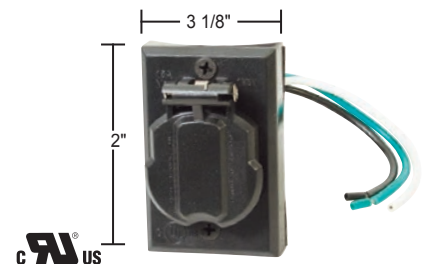

Specifications subject to change without notice.

**688**

120V Button Photo Control  
1 1/16" Dia. mounting hole required  
Up to 300W Inc., 54W LED  
39W Fluor., 100W H.I.D.

**SPECIFY:** Black

**338**

120V Grounded Convenience Outlet  
1 3/8" Dia. mounting hole required