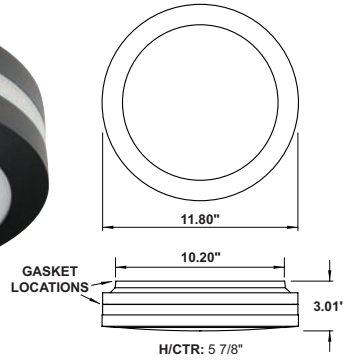

169FM
Eyelid