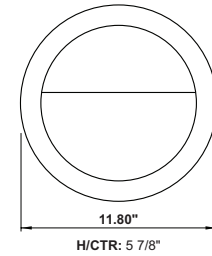

SCAN FOR VIDEO

GUIDE: 166FMF-LR15C-BK

ITEM #	DIFFUSER	LIGHT SOURCE	COLOR	OPTION
166FM	POLYCARBONATE	LED LIGHT SOURCE	BK-Black	O-Occupancy Sensor
169FM	F-Frosted	120V LIGHTWAVE LED LR15-15W 1400lm LR22-23W 1900lm	CCT WH-White C-4K W-3K	

- WALL MOUNT
- INSECT & DUST PROOF
- ENCLOSED & GASKETED
- PHOTOCELL INCLUDED
- HOSE DOWN
- IP65 RATED