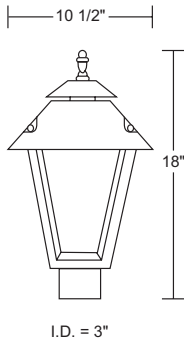

GUIDE: 106C-LR12C-PC

ITEM #	LENS	LIGHT SOURCE	OPTION
105-White 106-Black	ACRYLIC Clear Beveled A-Amber Beveled Diamond C-Clear Beveled Diamond F-Frosted Beveled	INCANDESCENT (1) 60W MAX Medium Base	PC-Photocell (GU24 & LED only)
LED LIGHT SOURCE			
		120V LIGHTWAVE LED LR12-13W 1000lm E26 MEDIUM BASE LED LE26-A19 800lm	CCT C-4K W-3K
Title 24 & GU24 Available (call for details)			

EXTENDS:
9 3/4"
H/CTR:
11 1/2"
BACKPLATE:
5 1/2" x 5"

GUIDE: 109F-LR12W

109F

ITEM #	LENS	LIGHT SOURCE
109-White 110-Black	ACRYLIC Clear Beveled A-Amber Beveled Diamond C-Clear Beveled Diamond F-Frosted Beveled	INCANDESCENT (1) 75W MAX Medium Base
LED LIGHT SOURCE		
		120V LIGHTWAVE LED LR12-13W 1000lm LR15-15W 1400lm E26 MEDIUM BASE LED LE26-A19 800lm
		CCT C-4K W-3K
SEE PAGE 44 FOR HIGH WATTAGE LIGHT COMMERCIAL MODELS		
Title 24 & GU24 Available (call for details)		

GUIDE: 112-LR15W

ITEM #	LENS	LIGHT SOURCE
111-White 112-Black	ACRYLIC Clear Beveled A-Amber Beveled Diamond C-Clear Beveled Diamond F-Frosted Beveled	INCANDESCENT (1) 75W MAX Medium Base
LED LIGHT SOURCE		
		120V LIGHTWAVE LED LR12-13W 1000lm LR15-15W 1400lm E26 MEDIUM BASE LED LE26-A19 800lm
		CCT C-4K W-3K
Title 24 & GU24 Available (call for details)		

Posts accommodate Photo Control 320 or 688. See page 69. Posts sold separately.

SPEC SHEETS AND IES FILES AVAILABLE ONLINE. Specifications subject to change without notice. LED option information on page 6.