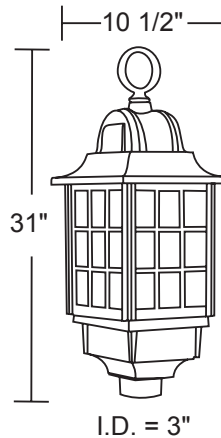

- LED & HID Models
- DLC LED Lamp Available

C34TF-

GUIDE: C34TC-L40C-BK

ITEM #	LENS	LIGHT SOURCE	COLOR	OPTIONS
C34T C35T	ACRYLIC F-Frosted	LED LIGHT SOURCE	BK-Black BZ-Bronze WH-White	ACRYLIC BLACK OUT PANELS BP1-One Panel BP2-Two Panels BP3-Three Panels
		120-277v DEDICATED LED L40-40W 4000lm	CCT C-4K W-3K B-5K	
		E39 CORN COB LED 100-277v LC5-54W 7290lm, Type 5 ☆ LC3-40W 5600lm, Type 3 ☆ LCD-54W 5900lm, Dark Sky ☆	CCT C-4K(standard)	

4Kv medium base socket standard in HID, Mogul Upon Request.

120V HPF integral ballast standard in HID models, specify voltage for multi-tap.

☆ Lamp Included

GUIDE: C34TC-150MH-BK-R3

ITEM #	LENS	LIGHT SOURCE	COLOR	OPTIONS
C34T C35T	ACRYLIC F-Frosted	INCANDESCENT (1) 200W MAX Medium Base HPF MAGNETIC BALLAST 100MH-(1) 100W Metal Halide ☆ 150MH-(1) 150W Metal Halide ☆ 100H-(1) 100W HPS ☆ 150H-(1) 150W HPS ☆	BK-Black BZ-Bronze WH-White	MG-E39 Mogul Socket MT208-208v Multi-Tap MT240-240v Multi-Tap MT277-277v Multi-Tap R3-Type III Refractor R5-Type V Refractor (See Page 70 for Light Distribution) ACRYLIC BLACK OUT PANELS BP1-One Panel BP2-Two Panels BP3-Three Panels

SPEC SHEETS AND IES FILES AVAILABLE ONLINE. Specifications subject to change without notice. LED option information on page 6.