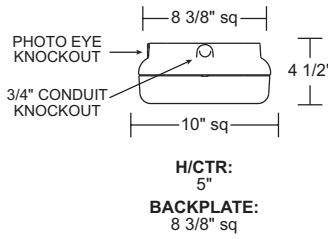

- WALL OR CEILING MOUNT
- VANDAL & INSECT RESISTANT
- LED OPTIONS
- KNOCKOUTS FOR CONDUIT
- POLYCARBONATE BASE & DIFFUSER
- OCCUPANCY SENSOR AVAILABLE

164FM-BK

GUIDE: 164FM-BK-O

ITEM #	DIFFUSER	LIGHT SOURCE	COLOR	OPTION
164FM	POLYCARBONATE	LED LIGHT SOURCE	BK-Black	O-Occupancy Sensor
165FM	Opal F-Frosted Prismatic	<table border="1"> <tr> <td>120V LIGHTWAVE LED</td> <td>CCT</td> </tr> <tr> <td>LR12-13W 1000lm</td> <td>C-4K</td> </tr> <tr> <td>LR15-15W 1400lm</td> <td>W-3K</td> </tr> <tr> <td colspan="2">E26 MEDIUM BASE LED</td> </tr> <tr> <td>2LE26-A19 800lm ☆</td> <td></td> </tr> <tr> <td>120-277V MULTI-VOLT LED</td> <td>CCT</td> </tr> <tr> <td>L22-22W 1824lm</td> <td>4K</td> </tr> </table>	WH-White Title 24 & GU24 Available (call for details)	

165FM-WH

15RP2-WH

(lamps not included)

EXTENDS: 6"

H/CTR: 2 1/2"

BACKPLATE: 9" x 5"

GUIDE: 15RP2-WH

ITEM #	LIGHT SOURCE	COLOR
15RP2	INCANDESCENT (2) 150W MAX Par 38 Lamps	WH-White