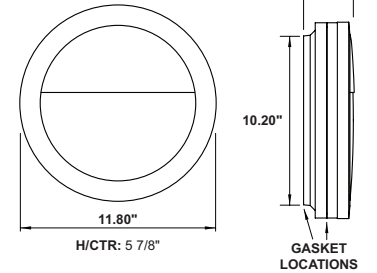

- WALL OR CEILING MOUNT • INSECT & DUST PROOF
- ENCLOSED & GASKETED • DIE CAST ALUMINUM
- HOSE DOWN • IP65 RATED

SCAN FOR VIDEO

GUIDE: 166FMF-LR15C-BK

ITEM #	DIFFUSER	LIGHT SOURCE	COLOR	OPTION
166FM	POLYCARBONATE	LED LIGHT SOURCE	BK-Black	O-Occupancy
169FM	F-Frosted	120V LIGHTWAVE LED	WH-White	Sensor
		LR15-15W 1400lm	C-4K	
		LR22-23W 1900lm	W-3K	

- WALL MOUNT • INSECT & DUST PROOF
- ENCLOSED & GASKETED • PHOTOCELL INCLUDED
- HOSE DOWN • IP65 RATED

GUIDE: 266FMF-LR12-BZ

ITEM #	DIFFUSER/HOUSING	LIGHT SOURCE	COLOR
266FM	POLYCARBONATE	LED LIGHT SOURCE	BZ-Bronze
	F-Frosted	120V LIGHTWAVE LED	CCT
		LR12-13W 1000lm	C-4K

Energy Star Qualified Product

SPEC SHEETS AND IES FILES AVAILABLE ONLINE. Specifications subject to change without notice. LED option information on page 6.

WAVE LIGHTING • PHONE 877.870.WAVE (9283)