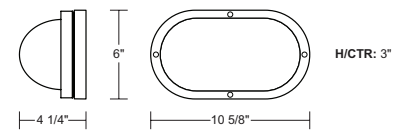

ALUMINUM BACK PAN

ADA NOTE: Only S79WF with Polycarbonate Back Pan is ADA compliant.

- ★ Lamp Included
- Energy Star Qualified Product

SPEC SHEETS AND IES FILES AVAILABLE ONLINE. Specifications subject to change without notice. LED option information on page 6.