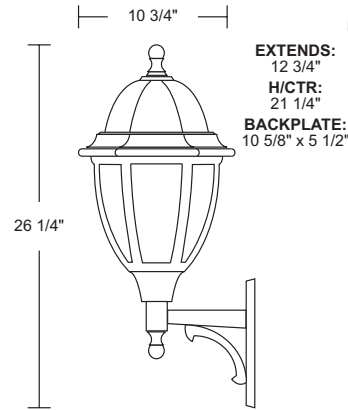

FULL SIZE LANTERNS

GUIDE: S11VC-LR12W-WH-PC

ITEM #	LENS	LIGHT SOURCE	COLOR	OPTION
S11V	ACRYLIC C-Clear F-Frosted L-Opal	INCANDESCENT (1) 100W MAX Medium Base	BK-Blackstone WH-Whitestone SN-Sandstone GY-Graystone BZ-Bronzestone	PC-Photocell (GU24 & LED only)
		LED LIGHT SOURCE		
		120V LIGHTWAVE LED		
		LR12-13W 1000lm	CCT	
		LR15-15W 1400lm	C-4K	
		E26 MEDIUM BASE LED	W-3K	
		LE26-A19 800lm		

EXTENDS: 12 3/4"
H/CTR: 5 1/4"
BACKPLATE: 10 5/8" x 5 1/2"

Title 24 & GU24 Available
(call for details)

GUIDE: S11SC-LR15C-SN

ITEM #	LENS	LIGHT SOURCE	COLOR
S11S	ACRYLIC C-Clear F-Frosted L-Opal	INCANDESCENT (1) 100W MAX Medium Base	BK-Blackstone WH-Whitestone SN-Sandstone GY-Graystone BZ-Bronzestone
		LED LIGHT SOURCE	
		120V LIGHTWAVE LED	CCT
		LR12-13W 1000lm	C-4K
		LR15-15W 1400lm	W-3K
		E26 MEDIUM BASE LED	
		LE26-A19 800lm	

EXTENDS: 12 3/4"
H/CTR: 21 1/4"
BACKPLATE: 10 5/8" x 5 1/2"

Title 24 & GU24 Available
(call for details)

GUIDE: S11TC-LR12W-BK

ITEM #	LENS	LIGHT SOURCE	COLOR
S11T	ACRYLIC C-Clear F-Frosted L-Opal	INCANDESCENT (1) 100W MAX Medium Base	BK-Blackstone WH-Whitestone SN-Sandstone GY-Graystone BZ-Bronzestone
		LED LIGHT SOURCE	
		120V LIGHTWAVE LED	CCT
		LR12-13W 1000lm	C-4K
		LR15-15W 1400lm	W-3K
		E26 MEDIUM BASE LED	
		LE26-A19 800lm	

EXTENDS: 12 3/4"
H/CTR: 21 1/4"
BACKPLATE: 10 5/8" x 5 1/2"

Title 24 & GU24 Available
(call for details)

Posts accommodate Photo Control 320 or 688. See page 69. Posts sold separately.

SPEC SHEETS AND IES FILES AVAILABLE ONLINE. Specifications subject to change without notice. LED option information on page 6.

FAX 330.630.1994 • WWW.WAVELIGHTING.COM