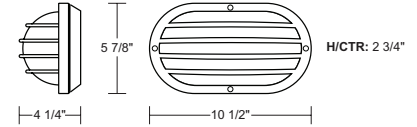

POLYCARBONATE BACK PAN