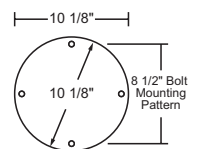

Bolt Circle Pattern For 4" Posts
Anchor Bolt 3/4" x 18"

*To meet U.L. and N.E.C. standards, any post designed to be mounted over 8' above ground includes a 2" x 4" (**HH**) Hand Hole and ground lug. **4592, 4594, 4592F, 4594F, 4690, 4692, 4694, 4690F, 4692F, and 4694F** include Hand Hole unless otherwise specified.

Specifications subject to change without notice. SPEC SHEETS AND EPA RATINGS AVAILABLE ONLINE.