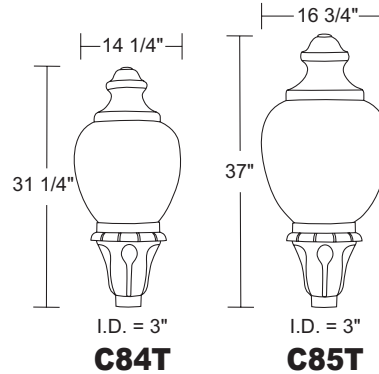

C84T

C85T

STYLE A FITTER

Acorns have 8" Neck

See Page 81 for Acorn Replacements & Measurements

Commercial LED standard in 4000K, Type V, other options available upon request. Integral surge suppression. 5 year warranty on LED components.

AFB
Plastic Finial Topper
supplied with 1/4-20 x 1 1/4"
Stainless Steel Hex Screw

GUIDE: C84TC-L40C-BK-T3

ITEM #	ACORN	LIGHT SOURCE	COLOR	OPTIONS
C83T-Style B C84T-Style A C85T-Style A C86T-Style B	POLYCARBONATE C-Clear Textured ACRYLIC LA-Opal Textured CA-Clear Textured FA-Frost Textured	LED LIGHT SOURCE 120-277v DEDICATED LED L40-40W 4000lm L60-60W 6000lm E39 CORN COB LED 100-277v LC5-54W 7290lm, Type 5 ☆ LC3-40W 5600lm, Type 3 ☆ LCD-54W 5900lm, Dark Sky ☆	BK-Black BZ-Bronze WH-White	AFB-Acorn Finial Topper D- 0-10V Dimming (Dedicated LED Only) T3-Type III Distribution (Dedicated LED Only, T3 is Special Order, Type V Standard)

GUIDE: C84TC-150MH-BK-HS

4Kv medium base socket standard in HID, Mogul Upon Request. 120V HPF integral ballast standard in HID models, specify voltage for multi-tap.

ITEM #	ACORN	LIGHT SOURCE	COLOR	OPTIONS
C83T-Style B C84T-Style A C85T-Style A C86T-Style B	POLYCARBONATE C-Clear Textured ACRYLIC LA-Opal Textured CA-Clear Textured FA-Frost Textured	INCANDESCENT (1) 200W MAX Medium Base HPF MAGNETIC BALLAST 100MH-(1) 100W Metal Halide ☆ 150MH-(1) 150W Metal Halide ☆ 100H-(1) 100W HPS ☆ 150H-(1) 150W HPS ☆	BK-Black BZ-Bronze WH-White	AFB-Acorn Finial Topper DSR-Dark Sky Reflector HS-House Shield MG-E39 Mogul Socket MT208-208v Multi-Tap MT240-240v Multi-Tap MT277-277v Multi-Tap R3-Type III Refractor R5-Type V Refractor (See Page 70 for Light Distribution)

★ Lamp Included
Posts sold separately.

Not all options can be used in combination. Consult factory for details.

SPEC SHEETS AND IES FILES AVAILABLE ONLINE. Specifications subject to change without notice. LED option information on page 6.