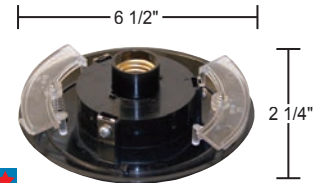

Polycarbonate

Medium Base Phenolic Socket
Specify Option: (G) GU24 Socket
Example: 1721P-G

1721P Black
1720P White

For 10"-16" Globes with 5 1/4" Opening
I.D. = 3"

MOUNTING HARDWARE INCLUDED

Consult factory when ordering replacement fitters for fixtures with options: Refractors, Cylinders, etc.