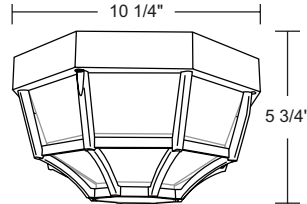

CEILING MOUNT

GUIDE: 167FM-WH

ITEM #	DIFFUSER	LIGHT SOURCE	COLOR
167FM	ACRYLIC F-Frosted	INCANDESCENT (1) 75W MAX Medium Base	BK-Black WH-White
		LED LIGHT SOURCE	
		120V LIGHTWAVE LED	CCT
		LR12-13W 1000lm	C-4K
		LR15-15W 1400lm	W-3K
		LR22-23W 1900lm	
		E26 MEDIUM BASE LED	
		LE26 (1) A19 800lm	

Title 24 & GU24 Available
(call for details)

NAUTICAL

GUIDE: S759VF-LR12W-BK-PC

ITEM #	DIFFUSER	LIGHT SOURCE	COLOR	OPTION
S759V	ACRYLIC F-Frosted	INCANDESCENT (1) 60W MAX Medium Base	BK-Black	PC-Photocell
		LED LIGHT SOURCE		
		120V LIGHTWAVE LED		CCT
		LR12-13W 1000lm		C-4K
		E26 MEDIUM BASE LED		W-3K
		LE26 (1) A19 800lm		

Title 24 & GU24 Available
(call for details)

GUIDE: S75VC-WH-PC

ITEM #	DIFFUSER	LIGHT SOURCE	COLOR	OPTION
S75V	ACRYLIC C-Clear Prismatic L-Opal	INCANDESCENT (1) 60W MAX Medium Base	BK-Black WH-White	PC-Photocell
		LED LIGHT SOURCE		
		120V LIGHTWAVE LED		CCT
		LR12-13W 1000lm		C-4K
		E26 MEDIUM BASE LED		W-3K
		LE26-A19 800lm		
		120-277V MULTI-VOLT LED		CCT
		L11-11W 912lm		4K

Title 24 & GU24 Available
(call for details)