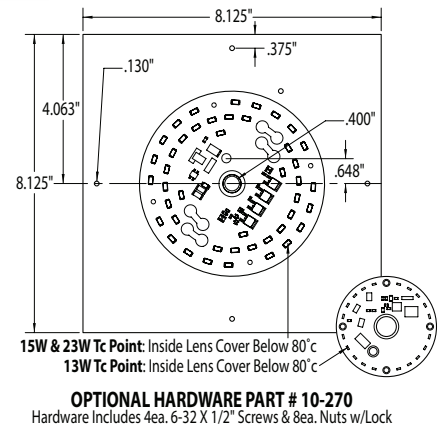

Easily Convert Existing Fixtures to LED with UL 1598C Classified Kits

- AC Driver-OnBoard
- 13W, 15W, & 23W Models
- Available in 3000K or 4000K
- Standard Mounting Options for Easy Install
- Optical Grade Polycarbonate Lens

- **Input Voltage:** 120VAC, 50/60hz
- **Constant Current Design**
- **High Power Factor >0.98**
- **Estimated 50,000 hrs L₇₀**
- **Data Per NVLAP Laboratory**
- **On Board Line Surge & MOV Ground Surge Protection**

- **TRIAC Dimmable To 5%** (forward & reverse phase)
- **Mounting Hardware Available**
- **18" 18AWG Leads**
- **5 Year Limited Warranty**
- **FCC compliance Class B**
- **Energy Star CSD**

GENERAL PURPOSE - For Open Residential Fixtures with Minimal Heat

LRG6

**Low Flicker
Title 24 Available**
(call for details)

LRG8

SCAN FOR VIDEO

GUIDE: LRG6-LR12C

ITEM #	LIGHT SOURCE	CCT	OPTION
LRG6	120V LIGHTWAVE LED		H-Hardware
LRG8	LR12-13W 1000lm LR15-15W 1400lm LR22-23W 1900lm	C-4K W-3K	

LRG10

**Low Flicker
Title 24 Available**
(call for details)

GUIDE: LRG10-LR32C

ITEM #	LIGHT SOURCE	CCT	OPTION
LRG10	120V LIGHTWAVE LED		H-Hardware
	LR12-13W 1000lm LR15-15W 1400lm LR22-23W 1900lm LR32-32W 2700lm	C-4K W-3K