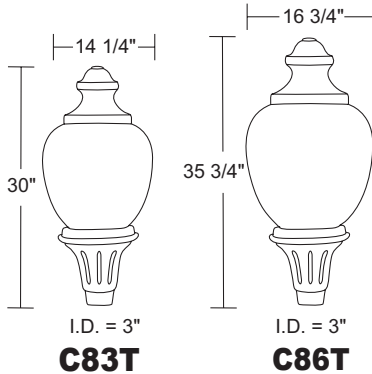

- LED & HID Models
- 0-10V Dimming LED Options
- LED Models Are DLC Listed

C83TLA-
Style B Fitter

C83T

C86T

STYLE B FITTER

C85TC-
Style A Fitter