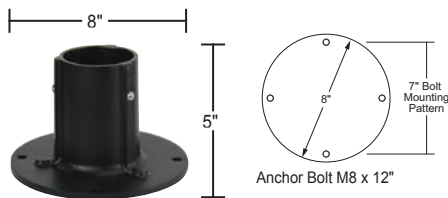

FLANGE BASES & COVERS

2403

Die Cast Aluminum Flange base, Powdercoated Finish
Anchor Bolts Included, for 8' -12' x 2.950" O.D. Posts only
SPECIFY: Black, (B) Bronze, or (W) White