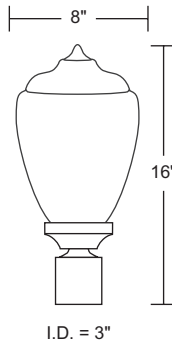

GUIDE: S27TC-WH

ITEM #	GLOBE	LIGHT SOURCE	COLOR
S27TC	POLYCARBONATE Clear Textured	INCANDESCENT (1) 100W MAX Medium Base	BK-Blackstone WH-Whitestone SN-Sandstone GY-Graystone BZ-Bronzestone
		LED LIGHT SOURCE	
		E26 MEDIUM BASE LED LE26-A19 800lm ☆	CCT C-4K W-3K

Title 24 & GU24 Available
(call for details)

WALL PACK LANTERNS

GUIDE: S32WC-LR12C-BK-PC

ITEM #	DIFFUSER	LIGHT SOURCE	COLOR	
S32W	ACRYLIC C-Clear Prismatic L-Opal	INCANDESCENT (1) 60W MAX Medium Base	BK-Blackstone WH-Whitestone SN-Sandstone GY-Graystone BZ-Bronzestone	
		LED LIGHT SOURCE		
		120V LIGHTWAVE LED LR12-13W 1000lm		CCT C-4K W-3K
		E26 MEDIUM BASE LED LE26-A19 800lm ☆		
		120-277V MULTI-VOLT LED L11-11W 912lm	CCT 4K	

Title 24 & GU24 Available
(call for details)