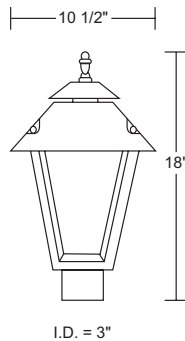

LED, METAL HALIDE, & HIGH PRESSURE SODIUM NON-CORROSIVE POST TOP LANTERNS

- Fits Most 3" O.D. Posts
- Maintenance Free Non-Corrosive Housing
- DLC Listed LED Lamp Option
- Lamp Included
- Made in the USA

COLONIAL

110C-70H

GUIDE: 110C-70H

ITEM #	LENS	LIGHT SOURCE
109-White 110-Black	ACRYLIC Clear Beveled	INTEGRAL BALLAST METAL HALIDE ELECTRONIC, UNIVERSAL 120-277V HPF
115-White 116-Black	A-Amber Beveled Diamond C-Clear Beveled Diamond F-Frosted Beveled	50MH-(1) 50W 4Kv Medium Base ☆ 70MH-(1) 70W 4Kv Medium Base ☆
		HIGH PRESSURE SODIUM MAGNETIC, 120V HPF
		35H-(1) 35W 4Kv Medium Base ☆ 50H-(1) 50W 4Kv Medium Base ☆ 70H-(1) 70W 4Kv Medium Base ☆
		LED LIGHT SOURCE
		E39 MOGUL BASE CORN COB 100-277v CCT C-4K
		LC5*-24W 3120lm, Type 5 ☆ LC3*-20W 3000lm, Type 3 ☆ LCD*-24W 2400lm, Dark Sky ☆

*DLC Listed Lamp

Posts accommodate Photo Control 320 or 688. See page 69. Posts sold separately.

SPEC SHEETS AND IES FILES AVAILABLE ONLINE. Specifications subject to change without notice. LED option information on page 6.

WAVE LIGHTING • PHONE 877.870.WAVE (9283)