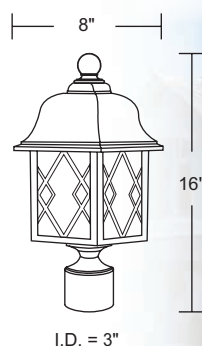

240TR-WH

241VC-BK

AVAILABLE IN BRONZE

GUIDE: 241VC-BK

ITEM #	LENS	LIGHT SOURCE	COLOR	OPTION
241V	ACRYLIC	INCANDESCENT (1) 60W MAX Medium Base	BK-Black WH-White BZ-Bronze	PC-Photocell (Lightwave LED only)
	C-Clear F-Frost			
		LED LIGHT SOURCE		
		120V LIGHTWAVE LED LR12-13W 1000lm	CCT C-4K	Title 24 & GU24 Available (call for details)
		E26 MEDIUM BASE LED LE26-A19 800lm	W-3K