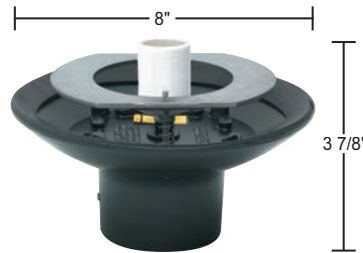

### Die Cast Aluminum

Medium Base Porcelain Socket, 4Kv Upon Request  
**Specify Option: (MG) Mogul Socket, (G) GU24 Socket**  
**Example: 1721-MG**

**1721** Black  
**1721B** Bronze  
**1720** White

For 10"-16" Globes and  
 11" x 17" Acorns with 5 1/4" Opening  
 Powdercoated Finish  
 I.D. = 3"