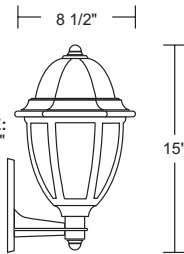

**S21SC-GY**

EXTENDS:  
9 1/4"  
H/CTR:  
11"  
BACKPLATE:  
7 1/4" x 5 3/8"