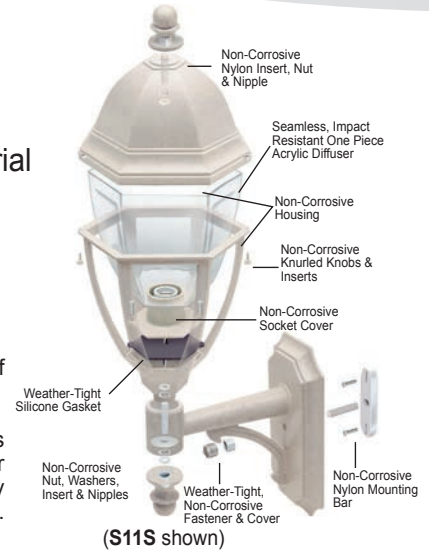

Built From The Inside-Out To Last!

SCAN FOR VIDEO

- Compression Molded
- Non-Corrosive Durability
- Limited Lifetime Warranty
- Non-Metallic Composite Material
- OceanSide® Approved
- Withstand Harsh Weather

OCEANSIDE® APPROVED

The OceanSide® icon indicates that this product meets an uncompromising set of standards for low-maintenance durability and harsh weather performance.

Our advanced engineering, pleasing designs and leading-edge technologies allow us to eliminate components that can fail due to rust, corrosion or exposure to extreme climates. OceanSide® Approved products are specifically designed from the INSIDE-OUT to meet the rigors of Nature's harshest environment.

S21SC-GY

EXTENDS:
9 1/4"
H/CTR:
11"
BACKPLATE:
7 1/4" x 5 3/8"

GUIDE: S21VF-BZ-PC

ITEM #	LENS	LIGHT SOURCE	COLOR	OPTION
S21S S21V	ACRYLIC C-Clear F-Frosted	INCANDESCENT (1) 60W MAX Medium Base	BK-Blackstone WH-Whitestone SN-Sandstone GY-Graystone BZ-Bronzestone	PC-Photocell (only available on S21V)
		LED LIGHT SOURCE		
		120V LIGHTWAVE LED LR12-13W 1000lm	CCT C-4K W-3K	
		E26 MEDIUM BASE LED LE26-A19 800lm		
		* PC only available S21V		

Title 24 & GU24 Available
(call for details)

EXTENDS:
9 1/4"
H/CTR:
3 5/8"
BACKPLATE:
7 1/4" x 5 3/8"