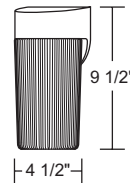

EXTENDS:
9 1/2"
H/CTR:
2 3/8"
BACKPLATE:
4 3/4" x 4 1/2"