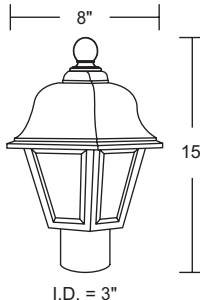

GUIDE: 220SC-LR12-WH-PC

ITEM #	LENS	LIGHT SOURCE	COLOR	OPTION
220S	ACRYLIC	INCANDESCENT	BK-Black WH-White	PC-Photocell
	C-Clear Beveled L-Opal Beveled	(1) 60W MAX Medium Base		
		LED LIGHT SOURCE		
		120V LIGHTWAVE LED	CCT	
		LR12-13W 1000lm	C-4K	
		E26 MEDIUM BASE LED	W-3K	
		LE26-A19 800lm		

Title 24 & GU24 Available
(call for details)