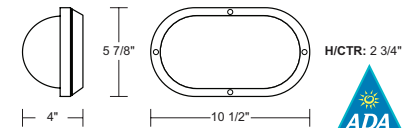

**Title 24  
& GU24  
Available**  
(call for details)

POLYCARBONATE BACK PAN

ALUMINUM BACK PAN

S79WF-BK

POLYCARBONATE BACK PAN

ALUMINUM BACK PAN

**ADA NOTE:** Only S79WF with Polycarbonate Back Pan is ADA compliant.