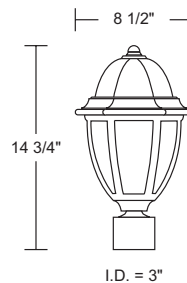

GUIDE: S21TC-LR12C-SN

ITEM #	LENS	LIGHT SOURCE	COLOR
S21T	ACRYLIC C-Clear F-Frosted	INCANDESCENT (1) 60W MAX Medium Base	BK-Blackstone WH-Whitestone SN-Sandstone GY-Graystone BZ-Bronzestone
		LED LIGHT SOURCE	
		120V LIGHTWAVE LED LR12-13W 1000lm	CCT C-4K W-3K
		E26 MEDIUM BASE LED LE26-A19 800lm	

Title 24 & GU24 Available
(call for details)

S21TC-SN