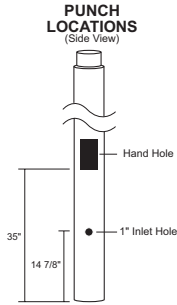

Fits most 3" Post Top Fixtures
Includes Inlet Hole