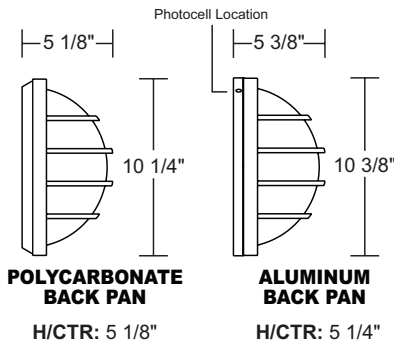

- WALL OR CEILING MOUNT
- PHOTOCELL ON SELECT MODELS
- STANDARD BULKHEAD DESIGN
- LED OPTIONS AVAILABLE

GUIDE: S761WF-LR12W-WH-PC

ITEM #	DIFFUSER	LIGHT SOURCE	COLOR	OPTION
S761WF S772WF S791WF	POLYCARBONATE Frosted Ribbed	POLYCARBONATE BACK PAN - MEDIUM BASE SOCKET		
		INCANDESCENT (1) 60W MAX Medium Base	BK-Black WH-White	
		LED LIGHT SOURCE		
E26 MEDIUM BASE LED LE26-A19 800lm	CCT C-4K W-3K			
ALUMINUM BACK PAN - DEDICATED LED				
		LED LIGHT SOURCE		BK-Black WH-White PC-Photocell
120V LIGHTWAVE LED		CCT	C-4K W-3K	
LR12-13W 1000lm				
LR15-15W 1400lm				
LR22-23W 1900lm				
120-277V MULTI-VOLT LED		CCT		
L22-22W 1824lm		4K		

Title 24 & GU24
Available
(call for details)