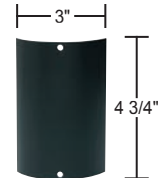

HH4

2" x 4" Hand Hole Cover for 4" posts (includes mounting hardware)

SPECIFY: Black, **(B)** Bronze, or **(W)** White