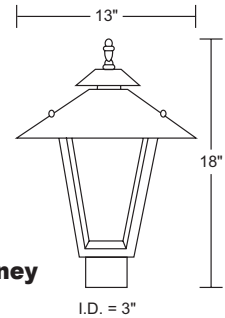

Glass Chimney
Included