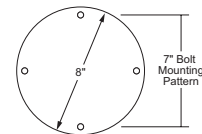

SURFACE MOUNT

PUNCH LOCATIONS (Side View)

Anchor Bolt M8 x 12"