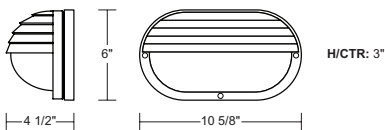

ALUMINUM BACK PAN