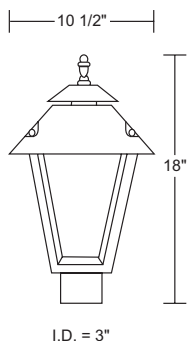

LOW VOLTAGE LED NON-CORROSIVE POST TOP LANTERNS

- 12V PAR 36 LED Lamp
- 50W Halogen Equivalent
- Estimated 50,000 hrs L₇₀
- Maintenance Free Non-Corrosive Housing
- Fits Most 3" O.D. Posts
- Use With 12V Transformers
- Screw Terminal Base Lamp Included
- 10' SPT-2 Wire Included
- 3 Year Warranty

COLONIAL

110F

GUIDE: 110C-LV8W

ITEM #	LENS	LIGHT SOURCE	
109-White	ACRYLIC	LED LIGHT SOURCE	
110-Black	Clear Beveled	PAR 36 LED 8-14VAC	CCT
115-White	A-Amber Beveled Diamond	LV8-8W 500lm ☆	W-3K
116-Black	C-Clear Beveled Diamond		
	F-Frosted Beveled		

SPEC SHEETS AND IES FILES AVAILABLE ONLINE. Specifications subject to change without notice. LED option information on page 6.

WAVE LIGHTING • PHONE 877.870.WAVE (9283)