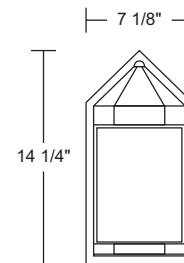

S32WC-BK

EXTENDS:
4"
H/CTR:
7 1/2"
BACKPLATE:
13 7/8" x 6 3/4"