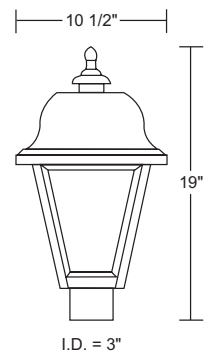

☆ **Lamp Included**

SPEC SHEETS AND IES FILES AVAILABLE ONLINE. Specifications subject to change without notice. LED option information on page 6.

FAX 330.630.1994 • WWW.WAVELIGHTING.COM