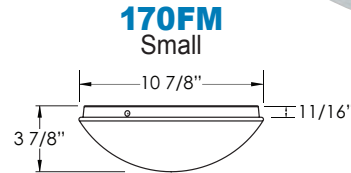

170FM
Small