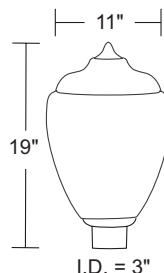

2018CL

GUIDE: 2017CL-LR12C-BP

ITEM #	GLOBE/JAR	LIGHT SOURCE	FITTER MATERIAL
2017	POLYCARBONATE CL-Clear Textured	INCANDESCENT (1) 150W MAX Medium Base	POWDERCOATED CAST ALUMINUM Black BZ-Bronze WH-White
2018			
8017	ACRYLIC CL-Clear Textured FA-Frost Textured	LED LIGHT SOURCE	
8018		120V LIGHTWAVE LED	CCT
		LR12- 13W 1000lm LR15- 15W 1400lm LR22- 22W 1800	C-4K W-3K
9017	POLYETHYLENE Opal Textured	E26 MEDIUM BASE LED	
9018		LE26-A19 800lm ☆	

ADD MG FOR MOGUL BASE
SEE PAGE 46 FOR HIGH WATTAGE LIGHT COMMERCIAL MODELS

Acorns & Globes have
5 1/4" Neckless Opening
See Page 80 for Replacements

Posts accommodate Photo Control 320 or 688.
See page 69. Posts sold separately.

☆ Lamp Included

SPEC SHEETS AND IES FILES AVAILABLE ONLINE. Specifications subject to change without notice. LED option information on page 6.

FAX 330.630.1994 • WWW.WAVELIGHTING.COM