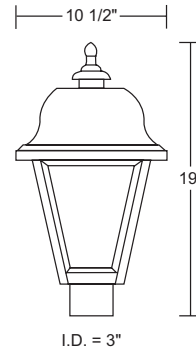

I.D. = 3"

410F