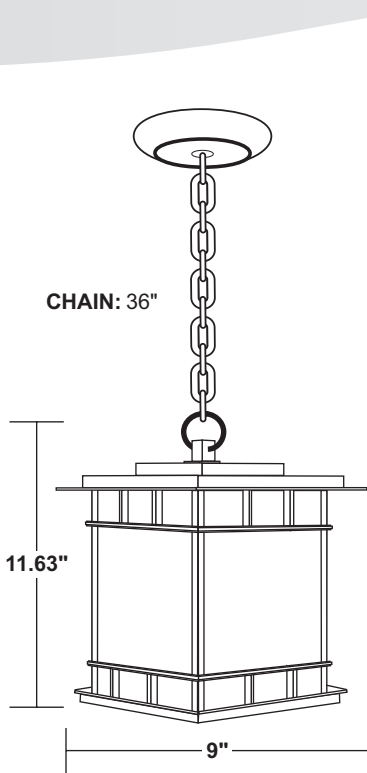

**Title 24 Available**  
(call for details)

**561FM**

9"

13.5"

**Lamp Included**  
**Energy Star Qualified Product**

SPEC SHEETS AVAILABLE ONLINE. Specifications subject to change without notice. LED option information on page 6.