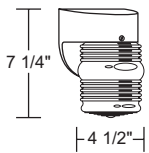

215-BK

EXTENDS:
7 1/4"
H/CTR:
2 3/8"
BACKPLATE:
4 3/4" x 4 1/2"