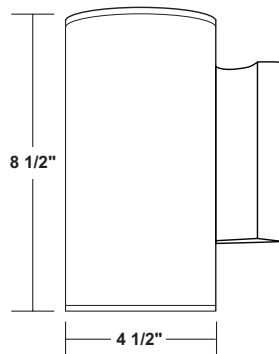

502SF

- UP & DOWNLIGHT
- DIE CAST ALUMINUM

EXTENDS: 5 7/8"
H/CTR: 2 1/4"
BACKPLATE: 4 1/2" x 4 1/2"

GUIDE: 502SF-LR22W-BK

ITEM #	LENS	LIGHT SOURCE	COLOR
502S	GLASS F-Frosted	LED LIGHT SOURCE	
		120V LED LR22-22W, 1740lm	CCT C-4K W-3K
			BK-Black BZ-Bronze