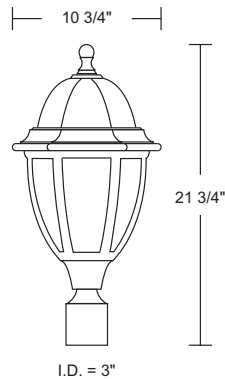

S11TF-BK

GUIDE: S11TC-LR12W-BK

ITEM #	LENS	LIGHT SOURCE	COLOR
S11T	ACRYLIC C-Clear F-Frosted L-Opal	INCANDESCENT (1) 100W MAX Medium Base	BK-Blackstone WH-Whitestone SN-Sandstone GY-Graystone BZ-Bronzestone
		LED LIGHT SOURCE	
		120V LIGHTWAVE LED	CCT
		LR12-13W 1000lm	C-4K
		LR15-15W 1400lm	W-3K
		E26 MEDIUM BASE LED	
		LE26-A19 800lm	

EXTENDS: 12 3/4"
H/CTR: 21 1/4"
BACKPLATE: 10 5/8" x 5 1/2"

Title 24 & GU24 Available
(call for details)

Posts accommodate Photo Control 320 or 688. See page 69. Posts sold separately.

SPEC SHEETS AND IES FILES AVAILABLE ONLINE. Specifications subject to change without notice. LED option information on page 6.

FAX 330.630.1994 • WWW.WAVELIGHTING.COM