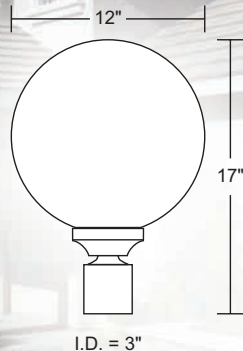

I.D. = 3"

GUIDE: S26TC-WH

ITEM #	GLOBE	LIGHT SOURCE	COLOR
S26T	ACRYLIC C-Clear Prismatic L-Opal	INCANDESCENT (1) 100W MAX Medium Base	BK-Blackstone WH-Whitestone SN-Sandstone GY-Graystone BZ-Bronzestone
		LED LIGHT SOURCE	
		E26 MEDIUM BASE LED LE26-A19 800lm ☆	CCT C-4K W-3K

Title 24 & GU24 Available
(call for details)