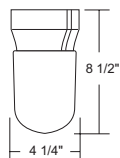

420L-BK

GUIDE: 420-BK-PC

ITEM #	DIFFUSER	COLOR	LIGHT SOURCE	OPTION
420	ACRYLIC	BK-Black	INCANDESCENT (1) 60W MAX Medium Base	PC-Photocell
421	C-Clear	WH-White		
422	Prismatic L-Opal		LED LIGHT SOURCE	
			E26 MEDIUM BASE LED	CCT
			LE26-A19 800lm	C-4K W-3K

Title 24 & GU24 Available
(call for details)

★ Lamp Included
Energy Star Qualified Product