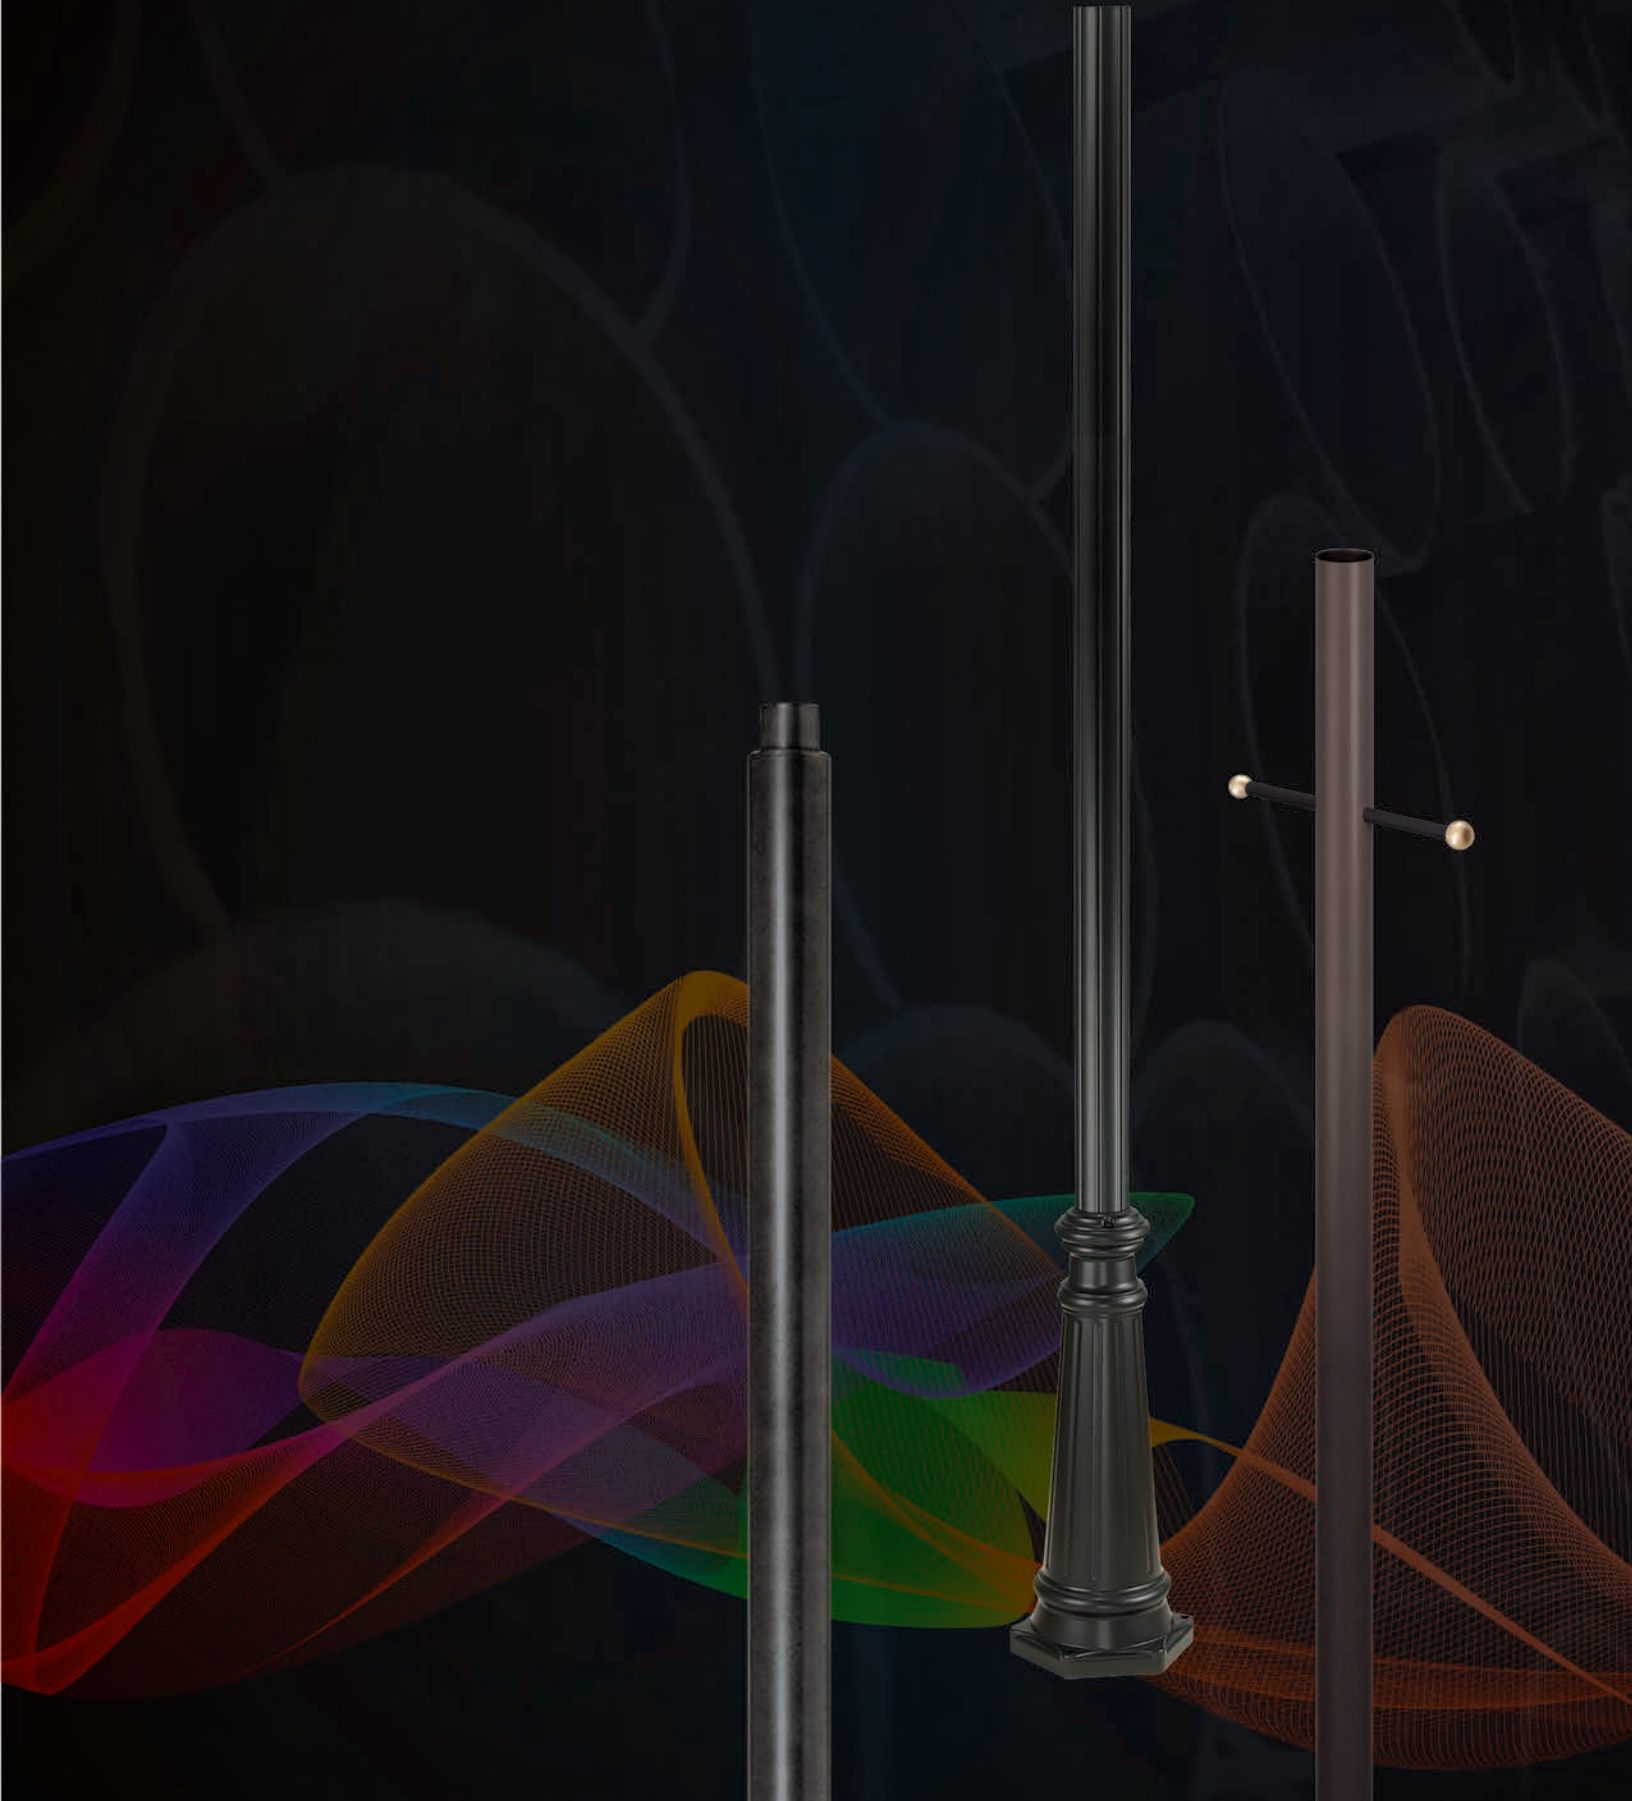

POSTS & ACCESSORIES