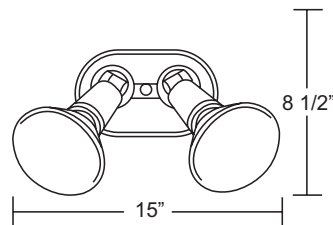

## 15RP2-WH

(lamps not included)

EXTENDS: 6"

H/CTR: 2 1/2"

BACKPLATE: 9" x 5"