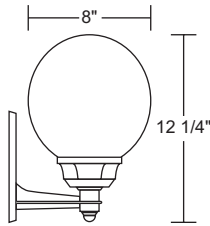

S26SL-BK

EXTENDS:
9 1/4"
H/CTR:
8 3/4"
BACKPLATE:
7 1/4" x 5 3/8"