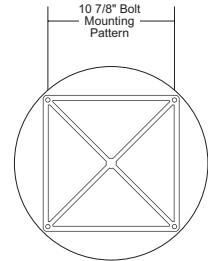

C10P2-HW
Hardware Kit

Anchor Bolt 3/8" x 12"

10'

C10P2-BK

Post Dimensions: O.D. = 3"
I.D. = 2.8", Wall = .100", L = 10'

Base Dimensions:
H = 37", W = 16 5/8"
2"x4" Hand Hole

NOTE: Includes anchor bolts and templates. Post and Base are two piece interlocking system that may ship separately.
Post and Base Come as kit and cannot be sold separately.

SAFETY NOTE: Selecting posts for performance and safety requires a full understanding of various factors and conditions. Professional engineering assistance in selecting these items is highly recommended. Purchaser is responsible for meeting any and all codes or requirements. If you choose a post or electrical accessory without getting such assistance, you do so at your own risk.

Posts accommodate Photo Control 688. See page 69. Photo Controls sold separately.

Specifications subject to change without notice.