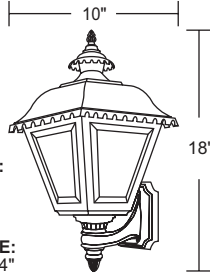

EXTENDS:  
10 1/4"  
H/CTR:  
15"  
BACKPLATE:  
4 7/8" x 5 3/4"

**Title 24 & GU24 Available**  
(call for details)

\*Energy Star not available on Post Top Fixtures.

**Glass Chimney Included when ordered with Clear Beveled Lens**