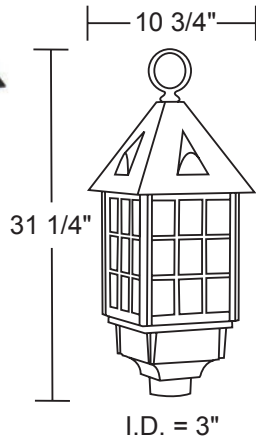

- LED & HID Models
- DLC LED Lamp Available

C35TF-

GUIDE: C34TC-L40C-BK

ITEM #	LENS	LIGHT SOURCE	COLOR	OPTIONS
C34T C35T	ACRYLIC F-Frosted	LED LIGHT SOURCE	BK-Black BZ-Bronze WH-White	ACRYLIC BLACK OUT PANELS BP1-One Panel BP2-Two Panels BP3-Three Panels
		120-277v DEDICATED LED L40-40W 4000lm	CCT C-4K W-3K B-5K	
		E39 CORN COB LED 100-277v LC5-54W 7290lm, Type 5 ☆ LC3-40W 5600lm, Type 3 ☆ LCD-54W 5900lm, Dark Sky ☆	CCT C-4K(standard)	

4Kv medium base socket standard in HID, Mogul Upon Request.

120V HPF integral ballast standard in HID models, specify voltage for multi-tap.

☆ Lamp Included

GUIDE: C34TC-150MH-BK-R3

ITEM #	LENS	LIGHT SOURCE	COLOR	OPTIONS
C34T C35T	ACRYLIC F-Frosted	INCANDESCENT (1) 200W MAX Medium Base HPF MAGNETIC BALLAST 100MH-(1) 100W Metal Halide ☆ 150MH-(1) 150W Metal Halide ☆ 100H-(1) 100W HPS ☆ 150H-(1) 150W HPS ☆	BK-Black BZ-Bronze WH-White	MG-E39 Mogul Socket MT208-208v Multi-Tap MT240-240v Multi-Tap MT277-277v Multi-Tap R3-Type III Refractor R5-Type V Refractor (See Page 70 for Light Distribution) ACRYLIC BLACK OUT PANELS BP1-One Panel BP2-Two Panels BP3-Three Panels

SPEC SHEETS AND IES FILES AVAILABLE ONLINE. Specifications subject to change without notice. LED option information on page 6.