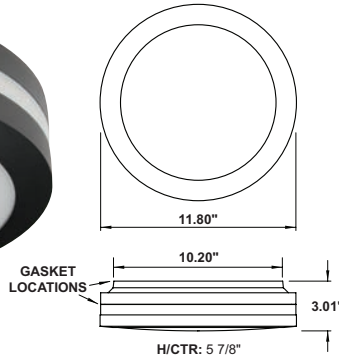

169FM
Eyelid

SCAN FOR VIDEO