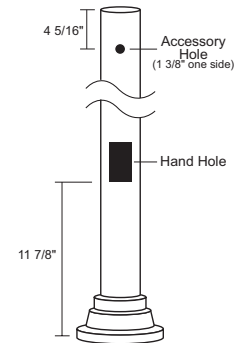

SURFACE MOUNT

PUNCH LOCATIONS (Side View)