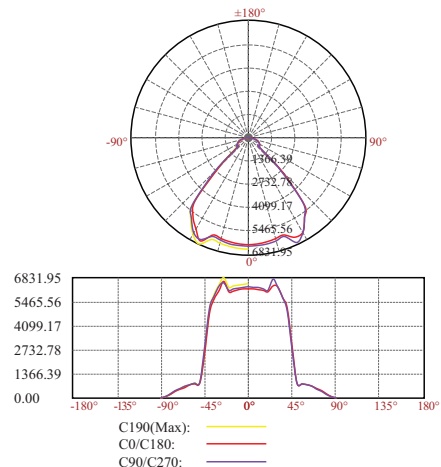

C51HR-L100B PHOTOMETRICS SHOWN

SPEC SHEETS AND IES FILES AVAILABLE ONLINE. Specifications subject to change without notice.

WAVE LIGHTING • PHONE 877.870.WAVE (9283)