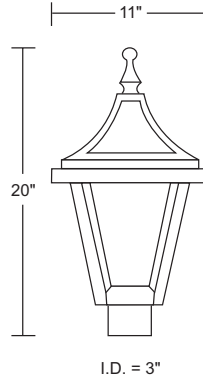

GUIDE: 610C-LV8W

ITEM #	LENS	LIGHT SOURCE	
609-White 610-Black	ACRYLIC Clear Beveled A-Amber Beveled Diamond C-Clear Beveled Diamond F-Frosted Beveled	LED LIGHT SOURCE	
		PAR 36 LED 8-14VAC LV8-8W 500lm ☆	CCT W-3K