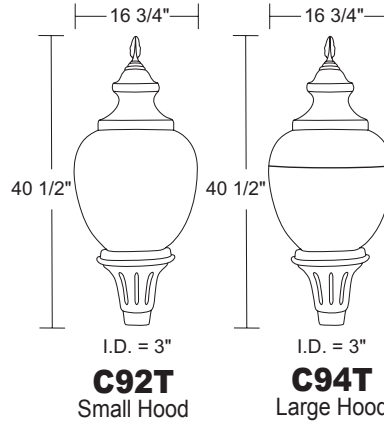

**C91TC-**

**C94TC-**

- LED & HID Models
- 0-10V Dimming LED Options
- LED Models Are DLC Listed

**C91T**  
Small Hood

**C93T**  
Large Hood

**C92T**  
Small Hood

**C94T**  
Large Hood

STYLE A FITTER