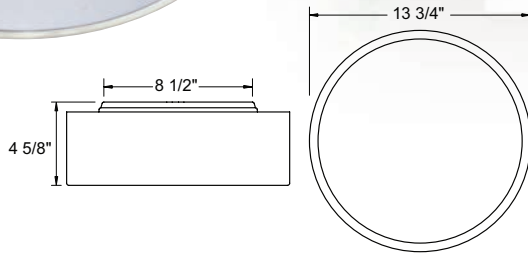

GUIDE: 168FM-LR12C-BN-OS

ITEM #	LENS	LIGHT SOURCE	COLOR	OPTION	
168FM	White	INCANDESCENT (2) 40W MAX Medium Base	BN-Brushed Nickel	CK-Cable Kit PK-Pendant Kit OS-Occupancy Sensor (CK & PK can not be combined)	
		LED LIGHT SOURCE			
		120V LIGHTWAVE LED LR15-15W 1400lm LR22-23W 1900lm			CCT C-4K W-3K
		E26 MEDIUM BASE LED 2LE26-(2) A19 800lm			

Title 24 Available
(call for details)

SCAN FOR VIDEO

OPTIONAL MOUNTING KITS
Mounting kits ship in separate packaging. Assembly required.

PENDANT KIT
6"/13" Pendant

CABLE KIT
36" Max Cable