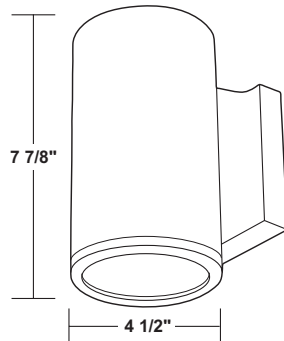

502VF

- DOWNLIGHT
- DIE CAST ALUMINUM

EXTENDS: 5 7/8"
H/CTR: 2 1/4"
BACKPLATE: 4 1/2" x 4 1/2"

See Page 23 for Non-Metallic Version

GUIDE: 502VF-LR11W-BK

ITEM #	LENS	LIGHT SOURCE	COLOR
502V	GLASS F-Frosted	LED LIGHT SOURCE	
		120V LED LR11-11W, 870lm	CCT C-4K W-3K
			BK-Black BZ-Bronze