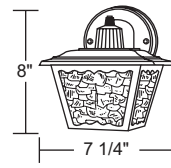

## 206VC-WH

EXTENDS: 5 3/4"  
H/CTR: 2 3/8"  
BACKPLATE: 4 7/8" RD.