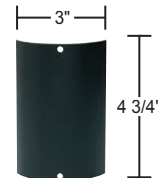

HH

2" x 4" Hand Hole Cover for 3" posts (includes mounting hardware)

SPECIFY: Black, **(B)** Bronze, or **(W)** White

0500662 Black

0500663 White

Crossarm Plugs for 3/4" Dia. hole