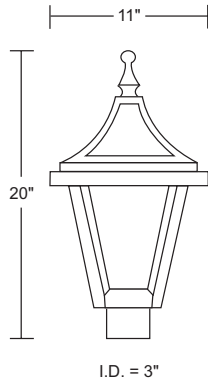

GUIDE: 609C-LR12C

ITEM #	LENS	LIGHT SOURCE	
609-White	ACRYLIC	INCANDESCENT	
610-Black	Clear Beveled	(1) 75W MAX Medium Base	
	A-Amber Beveled Diamond		
	C-Clear Beveled Diamond		
	F-Frosted Beveled		
		LED LIGHT SOURCE	
		120V LIGHTWAVE LED	CCT
		LR12-13W 1000lm	C-4K
		LR15-15W 1400lm	W-3K
		E26 MEDIUM BASE LED	
		LE26-A19 800lm	

SEE PAGE 45 FOR HIGH WATTAGE
LIGHT COMMERCIAL MODELS

GU24 Available
(call for details)

GUIDE: 612-LR12C

ITEM #	LENS	LIGHT SOURCE	
611-White	ACRYLIC	INCANDESCENT	
612-Black	Clear Beveled	(1) 75W MAX Medium Base	
	A-Amber Beveled Diamond		
	C-Clear Beveled Diamond		
	F-Frosted Beveled		
		LED LIGHT SOURCE	
		120V LIGHTWAVE LED	CCT
		LR12-13W 1000lm	C-4K
		LR15-15W 1400lm	W-3K
		E26 MEDIUM BASE LED	
		LE26-A19 800lm	

GU24 Available
(call for details)