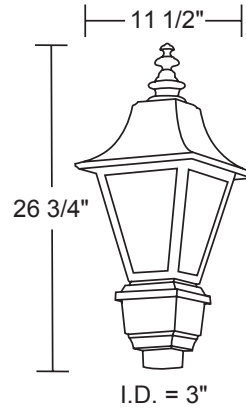

C31TP-

Commercial LED standard in 4000K, Type V, other options available upon request.
Integral surge suppression.
5 year warranty on LED components.

GUIDE: C30TC-L40C-BK-T3

ITEM #	LENS	LIGHT SOURCE	COLOR	OPTIONS
C30T	GLASS COVER C-Clear	LED LIGHT SOURCE		BK-Black BZ-Bronze WH-White T3-Type III Distribution (Dedicated LED Only, T3 is Special Order, Type V Standard)
		120-277v DEDICATED LED L40-40W 4000lm L60-60W 6000lm	CCT C-4K	
C31T	ACRYLIC L-Opal P-Clear Prism	120-277v DEDICATED LED L40-40W 4000lm L60-60W 6000lm	CCT C-4K W-3K B-5K	ACRYLIC BLACK OUT PANELS BP1-One Panel BP2-Two Panels BP3-Three Panels
		E39 CORN COB LED 100-277v LC5-54W 7290lm, Type 5 ☆ LC3-40W 5600lm, Type 3 ☆ LCD-54W 5900lm, Dark Sky ☆	CCT C-4K(standard)	

4Kv medium base socket standard in HID, Mogul Upon Request.

120V HPF integral ballast standard in HID models, specify voltage for multi-tap.

★ Lamp Included

GUIDE: C31TC-150MH-BK-HS

ITEM #	LENS	LIGHT SOURCE	COLOR	OPTIONS
C31T	ACRYLIC L-Opal P-Clear Prism	INCANDESCENT (1) 200W MAX Medium Base HPF MAGNETIC BALLAST 100MH-(1) 100W Metal Halide ☆ 150MH-(1) 150W Metal Halide ☆ 100H-(1) 100W HPS ☆ 150H-(1) 150W HPS ☆	BK-Black BZ-Bronze WH-White	MG-E39 Mogul Socket MT208-208v Multi-Tap MT240-240v Multi-Tap MT277-277v Multi-Tap R3-Type III Refractor R5-Type V Refractor (See Page 70 for Light Distribution) ACRYLIC BLACK OUT PANELS BP1-One Panel BP2-Two Panels BP3-Three Panels

SPEC SHEETS AND IES FILES AVAILABLE ONLINE. Specifications subject to change without notice. LED option information on page 6.

FAX 330.630.1994 • WWW.WAVELIGHTING.COM