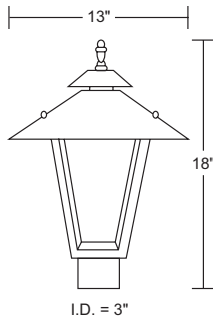

GUIDE: 115C-LR15C

ITEM #	LENS	LIGHT SOURCE
115-White 116-Black	ACRYLIC Clear Beveled A-Amber Beveled Diamond C-Clear Beveled Diamond F-Frosted Beveled	INCANDESCENT (1) 75W MAX Medium Base
		LED LIGHT SOURCE
		120V LIGHTWAVE LED LR12-13W 1000lm LR15-15W 1400lm E26 MEDIUM BASE LED LE26-A19 800lm ☆
		CCT C-4K W-3K
GU24 Available (call for details)		

SEE PAGE 44 FOR
HIGH WATTAGE
LIGHT COMMERCIAL
MODELS

GU24 Available
(call for details)

VICTORIAN

GUIDE: 123-LR15C

ITEM #	LENS	LIGHT SOURCE
123-White 124-Black	ACRYLIC Clear	INCANDESCENT (1) 75W MAX Medium Base
		LED LIGHT SOURCE
		120V LIGHTWAVE LED LR12-13W 1000lm LR15-15W 1400lm E26 MEDIUM BASE LED LE26-A19 800lm ☆
		CCT C-4K W-3K
GU24 Available (call for details)		

☆ Lamp Included