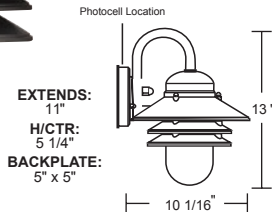

GUIDE: S75VC-WH-PC

ITEM #	DIFFUSER	LIGHT SOURCE	COLOR	OPTION
S75V	ACRYLIC C-Clear Prismatic L-Opal	INCANDESCENT (1) 60W MAX Medium Base	BK-Black WH-White	PC-Photocell
		LED LIGHT SOURCE		
		120V LIGHTWAVE LED		CCT
		LR12-13W 1000lm		C-4K
		E26 MEDIUM BASE LED		W-3K
		LE26-A19 800lm		
		120-277V MULTI-VOLT LED		CCT
		L11-11W 912lm		4K

Title 24 & GU24 Available
(call for details)