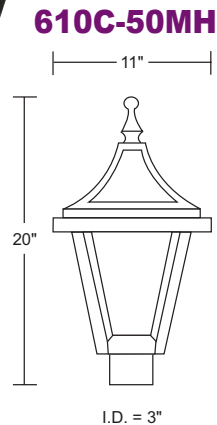

GUIDE: 610C-70H

ITEM #	LENS	LIGHT SOURCE
609-White 610-Black	ACRYLIC Clear Beveled A-Amber Beveled Diamond C-Clear Beveled Diamond F-Frosted Beveled	INTEGRAL BALLAST METAL HALIDE ELECTRONIC, UNIVERSAL 120-277V HPF 50MH-(1) 50W 4Kv Medium Base ☆ 70MH-(1) 70W 4Kv Medium Base ☆ HIGH PRESSURE SODIUM MAGNETIC, 120V HPF 35H-(1) 35W 4Kv Medium Base ☆ 50H-(1) 50W 4Kv Medium Base ☆ 70H-(1) 70W 4Kv Medium Base ☆
LED LIGHT SOURCE		
E39 MOGUL BASE CORN COB 100-277v CCT		
LC5*-24W 3120lm, Type 5 ☆		CCT C-4K
LC3*-20W 3000lm, Type 3 ☆		
LCD*-24W 2400lm, Dark Sky ☆		

*DLC Listed Lamp

SAXONY

GUIDE: 410C-70H

ITEM #	LENS	LIGHT SOURCE
409-White 410-Black	ACRYLIC Clear Beveled A-Amber Beveled Diamond C-Clear Beveled Diamond F-Frosted Beveled	INTEGRAL BALLAST METAL HALIDE ELECTRONIC, UNIVERSAL 120-277V HPF 50MH-(1) 50W 4Kv Medium Base ☆ 70MH-(1) 70W 4Kv Medium Base ☆ HIGH PRESSURE SODIUM MAGNETIC, 120V HPF 35H-(1) 35W 4Kv Medium Base ☆ 50H-(1) 50W 4Kv Medium Base ☆ 70H-(1) 70W 4Kv Medium Base ☆
LED LIGHT SOURCE		
E39 MOGUL BASE CORN COB 100-277v CCT		
LC5*-24W 3120lm, Type 5 ☆		CCT C-4K
LC3*-20W 3000lm, Type 3 ☆		
LCD*-24W 2400lm, Dark Sky ☆		

*DLC Listed Lamp