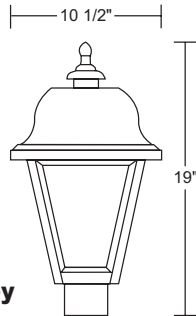

412

I.D. = 3"

GUIDE: 412-LR15W

ITEM #	LENS	LIGHT SOURCE
411-White 412-Black	ACRYLIC Clear Beveled A-Amber Beveled Diamond C-Clear Beveled Diamond F-Frosted Beveled	INCANDESCENT (1) 75W MAX Medium Base
LED LIGHT SOURCE		
		120V LIGHTWAVE LED LR12-13W 1000lm LR15-15W 1400lm E26 MEDIUM BASE LED LE26-A19 800lm

GU24 Available
(call for details)

Posts accommodate Photo Control 320 or 688. See page 69. Posts sold separately.

SPEC SHEETS AND IES FILES AVAILABLE ONLINE. Specifications subject to change without notice. LED option information on page 6.