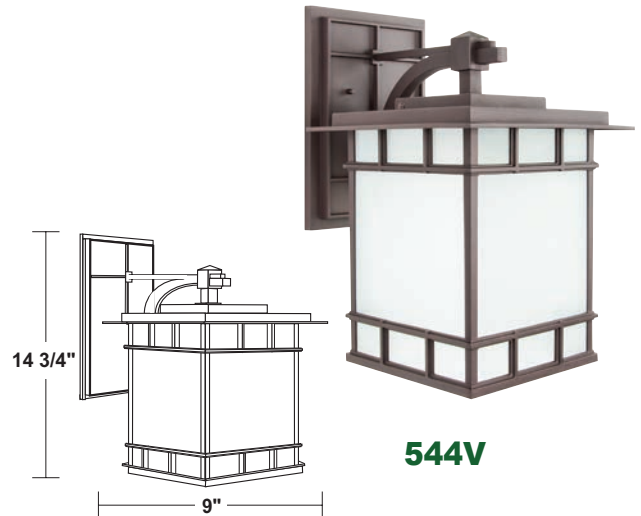

**544HC**

**544S**

EXTENDS: 13 1/2"  
H/CTR: 4"  
BACKPLATE: 6 1/4" x 10 1/4"

**544T**

**544V**

EXTENDS: 11 1/2"  
H/CTR: 4"  
BACKPLATE: 6 1/4" x 10 1/4"

**GUIDE: 549SF-BZ**

ITEM #	LENS	LIGHT SOURCE	COLOR
544HC	GLASS	INCANDESCENT	<b>BZ</b> -Bronze
544S	F-Frosted	(1) 75W MAX Medium Base	
544T		<b>LED LIGHT SOURCE</b>	
544V		E26 MEDIUM BASE LED LE26-A19 800lm ☆ Energy Star	
		CCT C-4K W-3K	