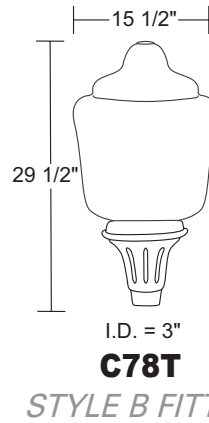

**C78TC-**

Other Acorn styles available.  
Contact Sales with questions.

Acorns have 8" Neck  
See Page 81 for Acorn  
Replacements & Measurements

Commercial LED standard in 4000K,  
Type V, other options available upon request.  
Integral surge suppression.  
5 year warranty on LED components.