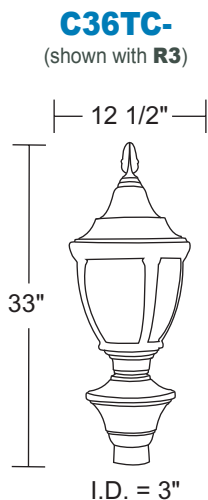

- LED & HID Models
- 0-10V Dimming LED Options
- DLC LED Lamp Available

LED
COMMERCIAL
system

Commercial LED standard in 4000K, Type V, other options available upon request.
Integral surge suppression.
5 year warranty on LED components.

C37TL-