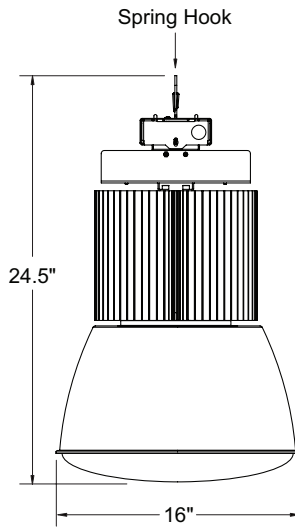

GUIDE: C52HF-L200B-FD

ITEM #	DIFFUSER	LIGHT SOURCE	OPTIONS
C52H	POLYCARBONATE R-Reflective White (special order)	LED LIGHT SOURCE 100-277v DEDICATED LED L200-209W 26800lm	CCT B-5K
	ACRYLIC F-LED Frost		
			OPEN No Lens Option ENCLOSED CD-Clear Dome Lens FD-Frosted Dome Lens CF-Clear Flat Lens FF-Frosted Flat Lens

Specifications subject to change without notice. SPEC SHEETS AND IES FILES AVAILABLE ONLINE.

FAX 330.630.1994 • WWW.WAVELIGHTING.COM