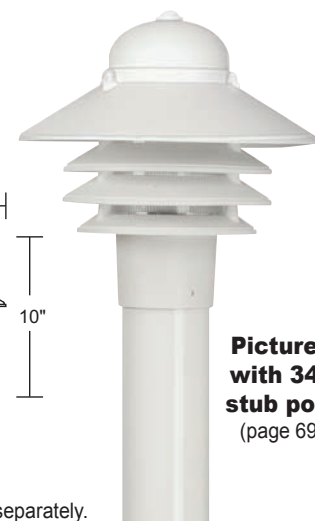

S75TC-WH

Pier Mount Adaptors Available
(page 69)

Posts sold separately.

☆ **Lamp Included**
Energy Star Qualified Product

SPEC SHEETS AND IES FILES AVAILABLE ONLINE. Specifications subject to change without notice. LED option information on page 6.