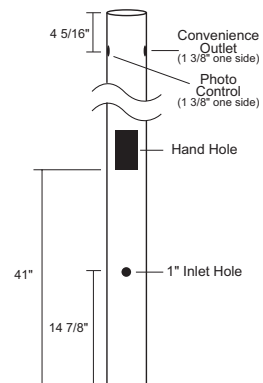

PUNCH LOCATIONS
for 14' Posts
(Side View)