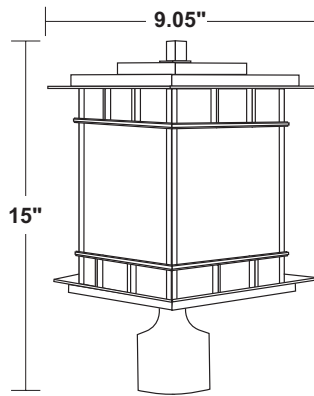

**544HC**

**544S**

EXTENDS: 13 1/2"  
H/CTR: 4"  
BACKPLATE: 6 1/4" x 10 1/4"

**544T**

**544V**

EXTENDS: 11 1/2"  
H/CTR: 4"  
BACKPLATE: 6 1/4" x 10 1/4"

**GUIDE: 549SF-BZ**

ITEM #	LENS	LIGHT SOURCE	COLOR
544HC	GLASS	INCANDESCENT	<b>BZ</b> -Bronze
544S	F-Frosted	(1) 75W MAX Medium Base	
544T		<b>LED LIGHT SOURCE</b>	
544V		E26 MEDIUM BASE LED LE26-A19 800lm ☆ Energy Star	
		CCT C-4K W-3K	