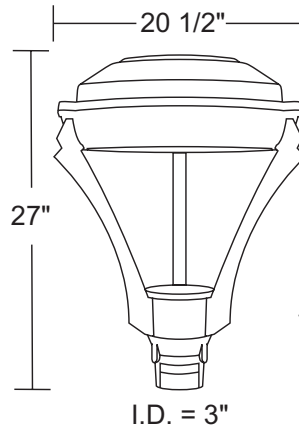

Commercial LED standard in 4000K, Type V, other options available upon request. Integral surge suppression. 5 year warranty on LED components.

GUIDE: C40TL-L40C-BK

ITEM #	LENS	LIGHT SOURCE	COLOR
C40T	ACRYLIC	LED LIGHT SOURCE	
	L-Opal Drop Lens FF-Frost Flat Lens	120-277v DEDICATED LED L40-40W 4000lm L60-60W 6000lm	CCT C-4K W-3K B-5K
			BK-Black BZ-Bronze WH-White

SCAN FOR VIDEO