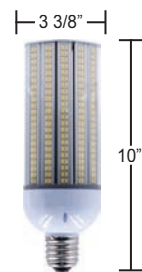

**LCE39-24C-DS**  
Dark Sky LED Lamp  
24Watt, 4000K, 2400lm  
Replaces up to 100W MH  
180° Down Beam Angle

**LCE39-54C-T5**  
Type 5 LED Lamp  
54Watt, 4000K, 7290lm  
Replaces up to 250W MH  
360° Beam Angle