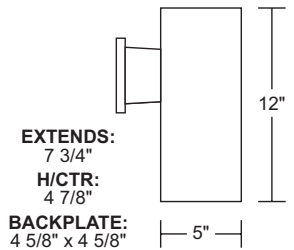

S34W-BK

Short

See Page 17 for Cast Aluminum Version!