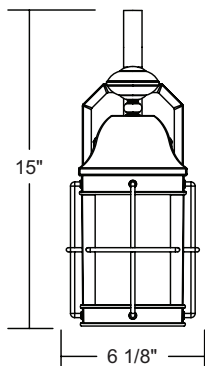

EXTENDS:
6 3/4"
H/CTR:
6 1/2"
BACKPLATE:
5 1/2" x 4 7/8"

★ Lamp Included
Energy Star Qualified Product

SPEC SHEETS AND IES FILES AVAILABLE ONLINE. Specifications subject to change without notice. LED option information on page 6.