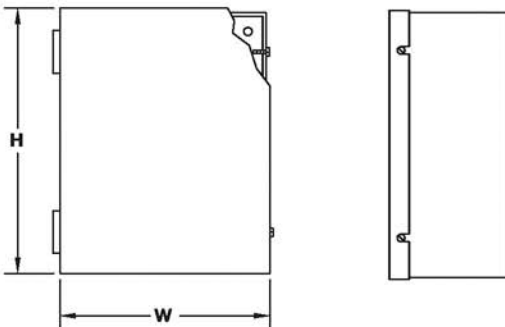

GALVANIZED AND PAINTED TYPE 1 BOXES

Screw Cover, Screw Cover w/KO's, Hinge Cover, Hinge Cover w/KO's

TYPE 1

TYPE 1 SCREW COVER

TYPE 1 SCREW COVER WITH KNOCKOUTS

CONSTRUCTION:

- CODE GAUGE G-90U GALVANIZED STEEL
- REMOVABLE COVER FASTENED WITH PLATED STEEL SCREWS
- KEYHOLE SCREW SLOTS IN THE COVER PERMIT THE REMOVAL OF THE COVER WITHOUT EXTRACTING THE SCREWS

FINISH:

- E-BOX TYPE 1 SCREW COVER BOXES ARE PROVIDED IN GALVANIZED G-90U OR ANSI 61 GRAY POLYESTER POWDER COATING INSIDE AND OUT OVER PAINT GRIP GALVANIZED STEEL

TYPE 1 HINGE SCREW COVER

* THE 1.00-1.25 CONCENTRIC KNOCKOUT IS USED WHEN H OR W = 12.00 INCHES OR MORE. *