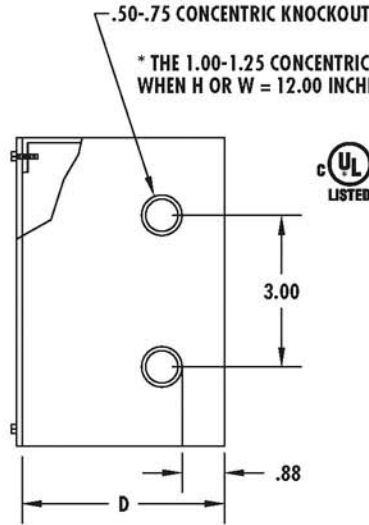

GALVANIZED AND PAINTED TYPE 1 BOXES

Screw Cover, Screw Cover w/KO's, Hinge Cover, Hinge Cover w/KO's

TYPE 1

TYPE 1 SCREW COVER

TYPE 1 SCREW COVER WITH KNOCKOUTS

CONSTRUCTION:

- CODE GAUGE G-90U GALVANIZED STEEL
- REMOVABLE COVER FASTENED WITH PLATED STEEL SCREWS
- KEYHOLE SCREW SLOTS IN THE COVER PERMIT THE REMOVAL OF THE COVER WITHOUT EXTRACTING THE SCREWS

FINISH:

- E-BOX TYPE 1 SCREW COVER BOXES ARE PROVIDED IN GALVANIZED G-90U OR ANSI 61 GRAY POLYESTER POWDER COATING INSIDE AND OUT OVER PAINT GRIP GALVANIZED STEEL

TYPE 1 HINGE SCREW COVER

* THE 1.00-1.25 CONCENTRIC KNOCKOUT IS USED WHEN H OR W = 12.00 INCHES OR MORE. *

CONSTRUCTION:

- CODE GAUGE G-90U GRADE GALVANIZED STEEL
- HINGE COVERS ARE FASTENED WITH STEEL PLATED SCREWS
- BOLT-ON HINGE COVERS HAVE A FORMED STEEL ON SMALLER BOXES AND A BUTT HINGE ON LARGER HINGE BOXES