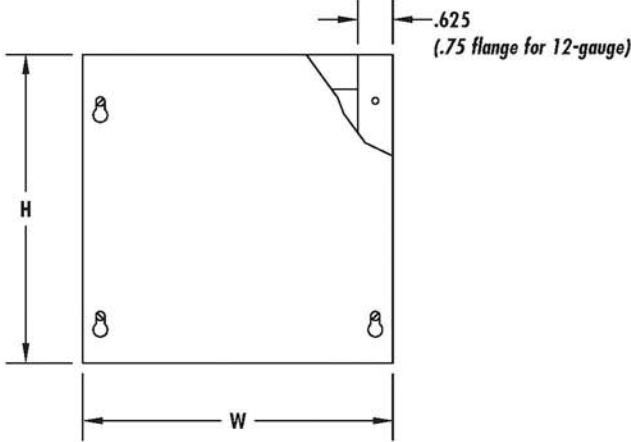

GALVANIZED AND PAINTED TYPE 1 BOXES

Screw Cover, Screw Cover w/KO's, Hinge Cover, Hinge Cover w/KO's

TYPE 1

TYPE 1 SCREW COVER

TYPE 1 SCREW COVER WITH KNOCKOUTS

CONSTRUCTION:

- CODE GAUGE G-90U GALVANIZED STEEL
- REMOVABLE COVER FASTENED WITH PLATED STEEL SCREWS
- KEYHOLE SCREW SLOTS IN THE COVER PERMIT THE REMOVAL OF THE COVER WITHOUT EXTRACTING THE SCREWS

FINISH:

- E-BOX TYPE 1 SCREW COVER BOXES ARE PROVIDED IN GALVANIZED G-90U OR ANSI 61 GRAY POLYESTER POWDER COATING INSIDE AND OUT OVER PAINT GRIP GALVANIZED STEEL

TYPE 1 HINGE SCREW COVER

* THE 1.00-1.25 CONCENTRIC KNOCKOUT IS USED WHEN H OR W = 12.00 INCHES OR MORE. *