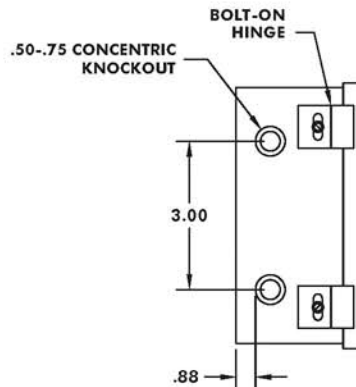

GALVANIZED AND PAINTED TYPE 1 BOXES

Screw Cover, Screw Cover w/KO's, Hinge Cover, Hinge Cover w/KO's

TYPE 1

TYPE 1 SCREW COVER

TYPE 1 SCREW COVER WITH KNOCKOUTS

CONSTRUCTION:

- CODE GAUGE G-90U GALVANIZED STEEL
- REMOVABLE COVER FASTENED WITH PLATED STEEL SCREWS
- KEYHOLE SCREW SLOTS IN THE COVER PERMIT THE REMOVAL OF THE COVER WITHOUT EXTRACTING THE SCREWS

FINISH:

- E-BOX TYPE 1 SCREW COVER BOXES ARE PROVIDED IN GALVANIZED G-90U OR ANSI 61 GRAY POLYESTER POWDER COATING INSIDE AND OUT OVER PAINT GRIP GALVANIZED STEEL

TYPE 1 HINGE SCREW COVER

* THE 1.00-1.25 CONCENTRIC KNOCKOUT IS USED WHEN H OR W = 12.00 INCHES OR MORE. *