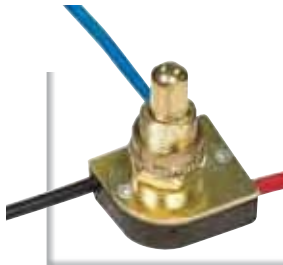

80-1126 Brass Finish
80-1127 Nickel Finish
5/8" Bushing

80-1367 Brass Finish
80-1368 Nickel Finish
1/2" Bushing

80-1409 Brass Finish
80-1410 Nickel Finish
1 1/2" Bushing

*3-Way Metal Push Switches with Metal Bushings
Two Circuit – Four Position: L-1, L-2, L1-2, Off
3A-250V 6A-125V 6" Leads – 3/4" Strip*