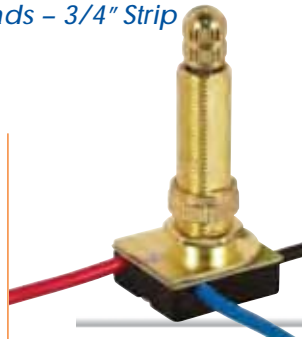

80-1365 Brass Finish
80-1366 Nickel Finish
1" Bushing