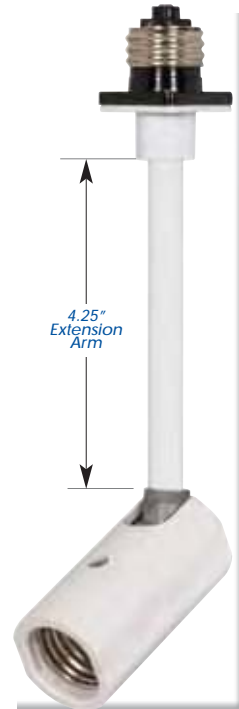

77-608

Recessed light
converter 5" overall height

Packing: 6/Master, 1/Card