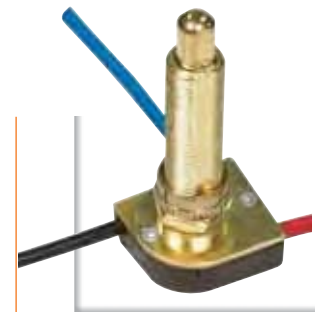

80-1411 Brass Finish
80-1412 Nickel Finish
1 1/2" Bushing

Lighted Switches

*On-Off Lighted
Push Switch
with Plastic Bushing
Single Circuit
3A-250V, 6A-125V
6" Leads – 3/4" Strip*