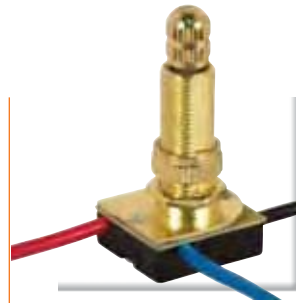

80-1138 Brass Finish
80-1139 Nickel Finish
5/8" Bushing