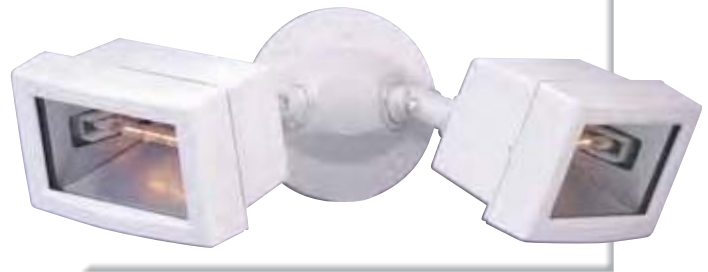

Twin Mini Halogen Floodlight

76-512 White

76-513 Black

(2) 150W Type J 78mm Halogen bulb - Included

Dimensions: Width 15", Height 3 1/4", Extension 8"