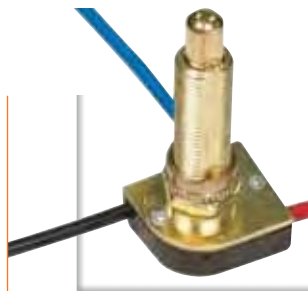

80-1369 Brass Finish
80-1370 Nickel Finish
1/2" Bushing