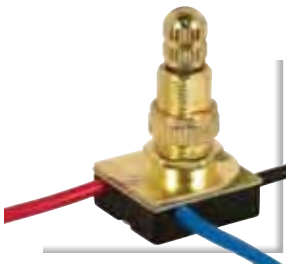

90-504 Brass Finish
90-590 Nickel Finish
3/8" Bushing