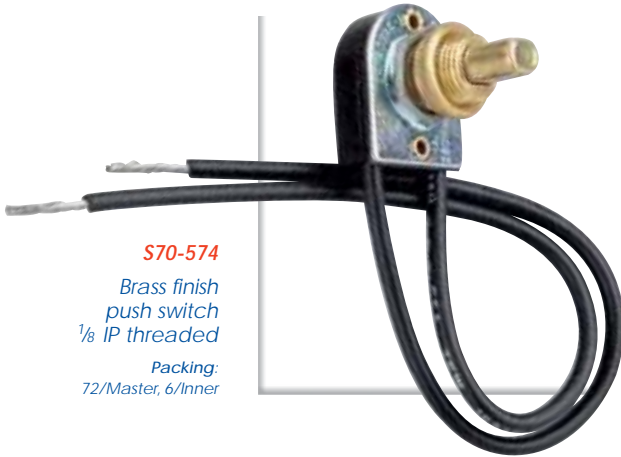

S70-574

Brass finish push switch 1/8 IP threaded

Packing: 72/Master, 6/Inner