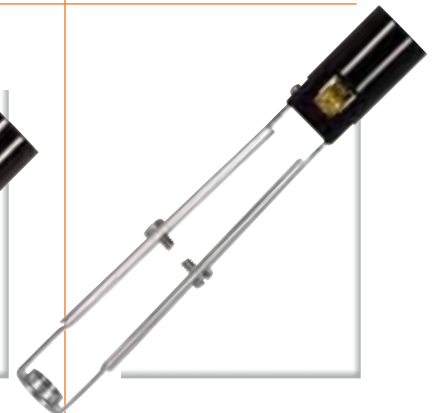

80-1089 5¾"-6¾"

Screw Terminals-Adjustable Leg
1/8 IP-Inside Extrusion
75W-125V