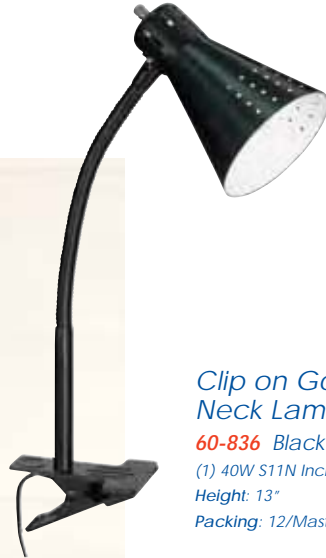

Clip on Goose Neck Lamp
60-836 Black
(1) 40W S11N Included
Height: 13"
Packing: 12/Master