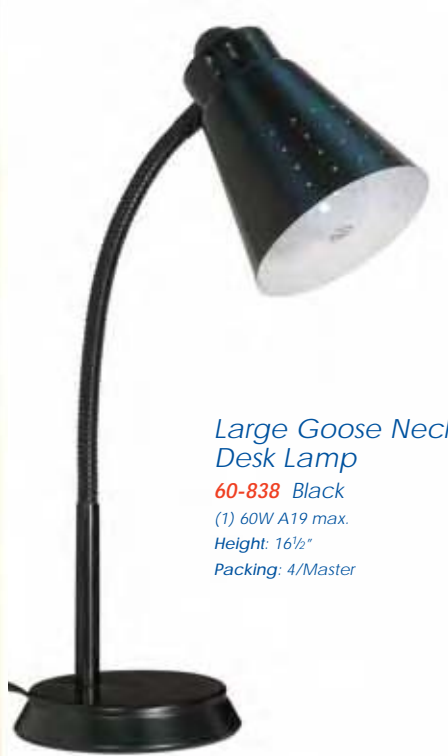

Small Goose Neck Desk Lamp

60-833 White
(1) 40W S11N Included
Height: 13"
Packing: 8/Master

Goose Neck Floor Lamp

60-835 White
(1) 60W A19 max.
Height: 64"
Packing: 2/Master

Clip on Goose Neck Lamp
60-836 Black
(1) 40W S11N Included
Height: 13"
Packing: 12/Master