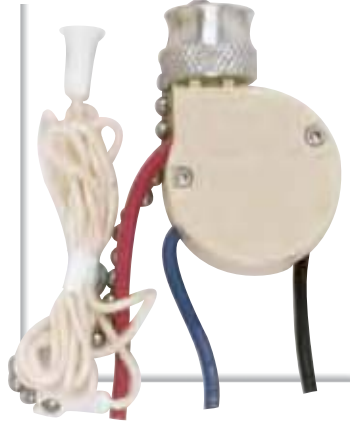

S70-689

Pull chain fan switch, 2 circuit low, med., high & off 1/8 IP threaded

Packing: 72/Master, 6/Inner