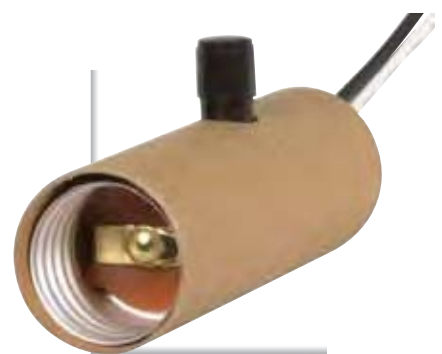

80-1167

Full Range Socket Dimmer
Medium Base
Candle Socket w/Paper Liner
150W Full Range
w/Removable Black Knob
1/8 IP Bushing w/Set Screw
5 1/2" AWM B/W150°C Leads Strip 1/2"
150W-120V

Plastic Dimmer Knobs

90-798

Brass Finish Knob

90-799

Chrome Finish Knob

90-2315

Black Knob