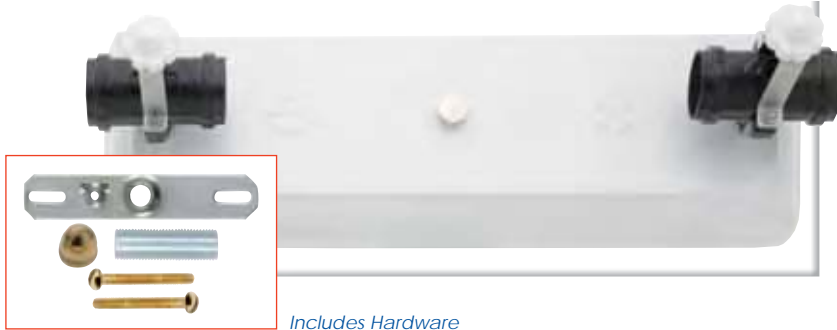

bulk lighting hardware

90-1307
**4 Light U-Channel
Glass Holder**
4 Light for Use with
24" U-Bend Glass
Packing: 25/Master