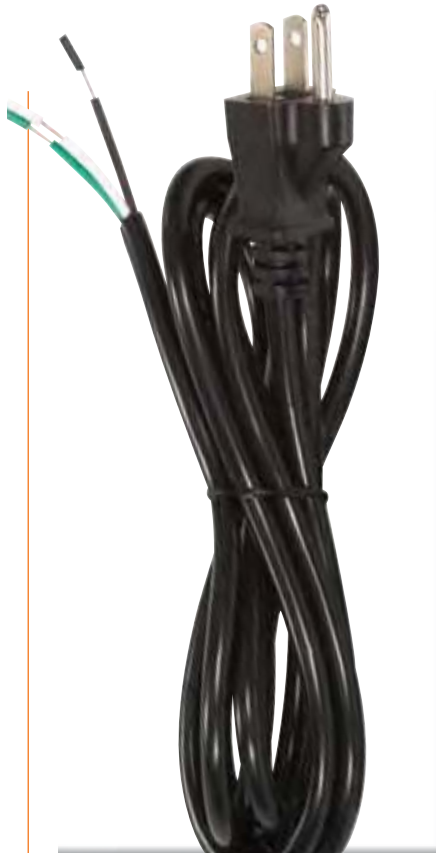

90-1566
Plug Cover

bulk lighting hardware

bulk lighting hardware

Flat Plug Cord Set
18/2 SPT-2 105°C
Molded Plug Tinned Tips
3/4" Strip with 2" Slit
36" Hank

- 90-2320 – 8ft. Clear Gold – 200 Ctn
- 90-2321 – 8ft. Black – 200 Ctn
- 90-2322 – 8ft. Clear Silver – 200 Ctn
- 90-2323 – 8ft. White – 200 Ctn
- 90-2324 – 8ft. Brown – 200 Ctn