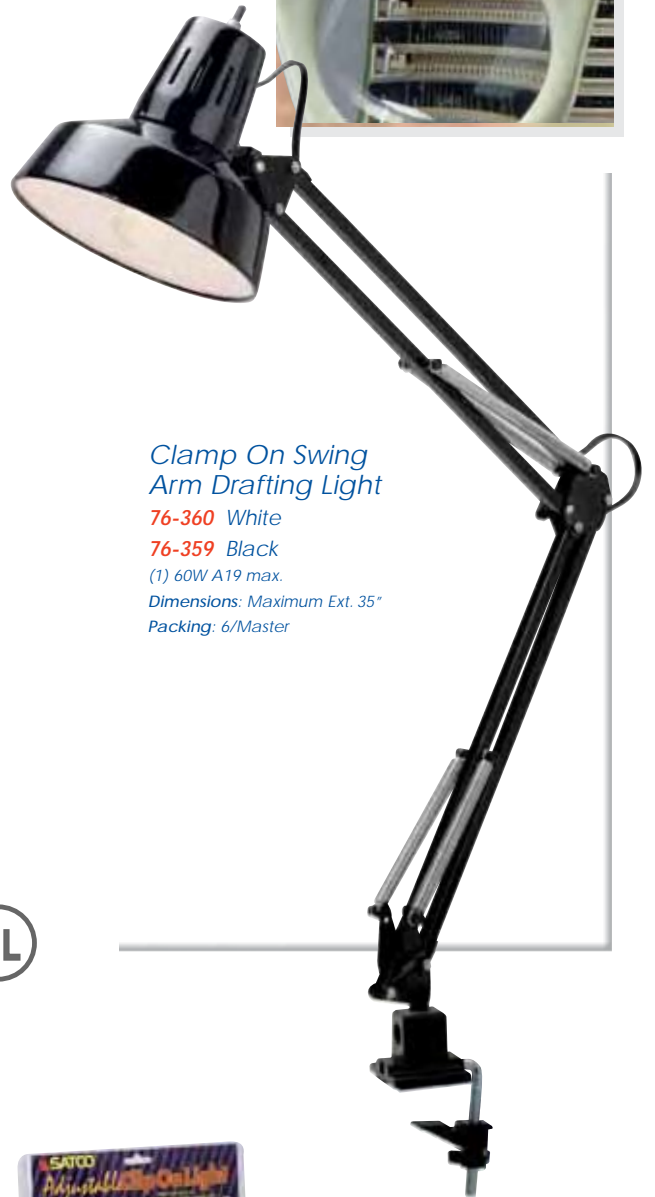

**Clamp On Swing
Arm Drafting Light**
76-360 White
76-359 Black
(1) 60W A19 max.
Dimensions: Maximum Ext. 35"
Packing: 6/Master