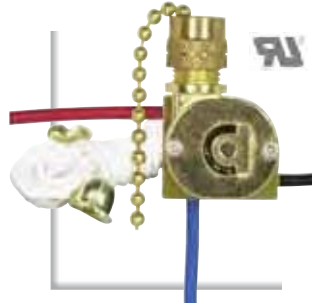

90-2260 Brass Finish
90-2261 Nickel Finish

Two Circuit Canopy Switch:
4 Position

Rated: 6A-125V, 3-A 250V
Brass Chain & Bell Nut
W/6" AWM 105 Wire, Strip 3/4"
w/Metal Chain, White Cord & Bell