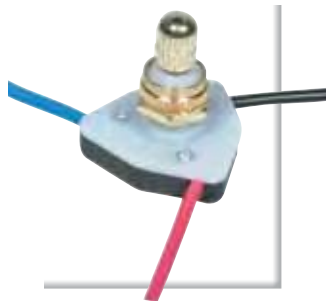

80-1140

Two Circuit Hi-Low Rotary Switch w/Diode
Rated: 6A-125V, 3-A 250V
Brass Knob-3/8" Bushing
6" AWM 105°C Leads Strip 3/4"