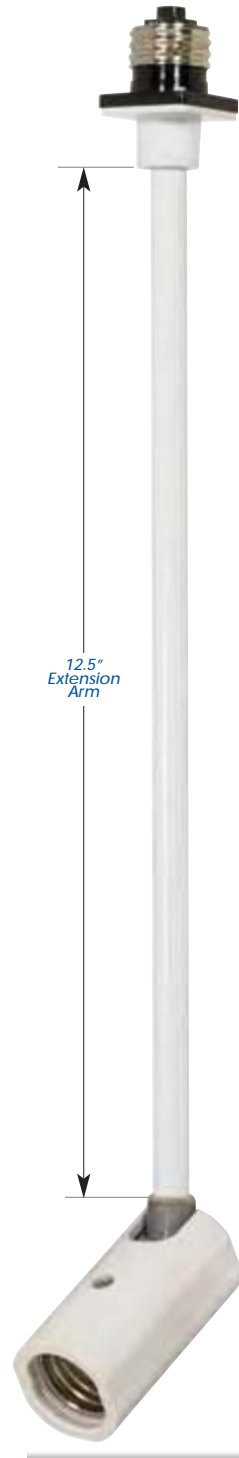

77-607

Two light socket light

Packing: 6/Master, 1/Card

77-621

Recessed light converter
13.25" overall height

Packing: 6/Master, 1/Card