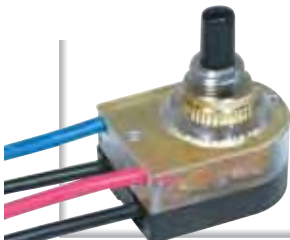

80-1355 Brass Finish
80-1356 Nickel Finish