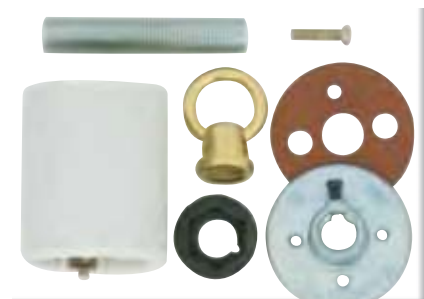

S70-560

Keyless medium base, porcelain socket, 1/8 IP hickey

Packing: 72/Master, 6/Inner

S70-409

Keyless medium base, porcelain socket, 1/8 IP metal cap

Packing: 72/Master, 6/Inner

S70-408

Keyless medium base, porcelain socket, adaptor kit, 1/8 IP metal cap