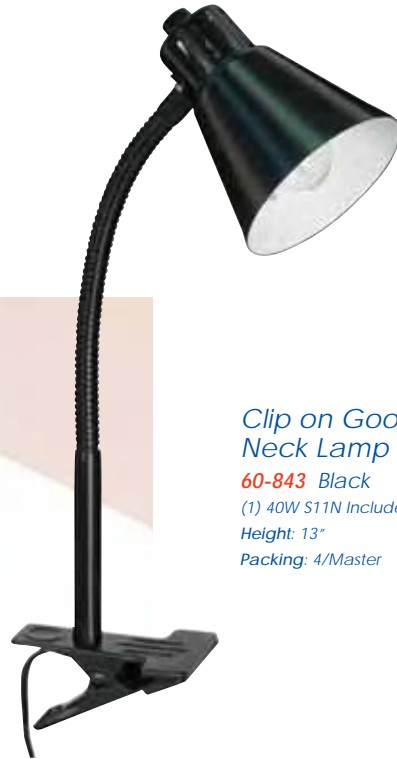

*Clip on Goose
Neck Lamp*
60-843 Black
(1) 40W S11N Included
Height: 13"
Packing: 4/Master