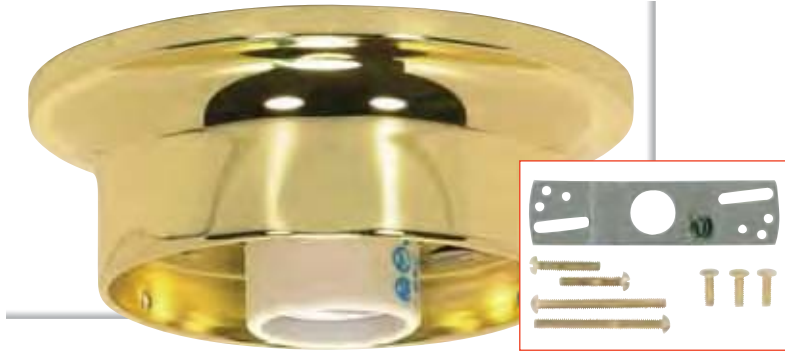

Includes Hardware

wired

Fixture Holders

bulk lighting hardware

Includes Hardware

3 1/4" Wired Holder

- 90-230 Brass Finish
- 90-330 Ant. Brass Finish
- 90-430 White Finish
- 90-724 Black Finish
- 90-840 Chrome Finish