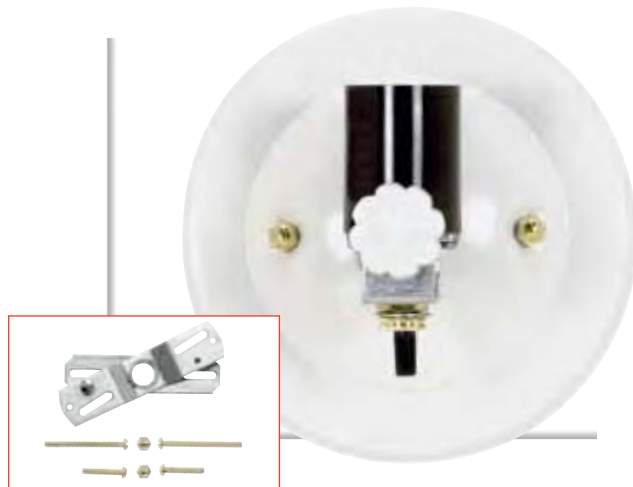

Packing: 25/Master

Includes Hardware

90-246

1 Light U-Channel Glass Holder

1 Light Holder with
Bottom Turn Knob Switch
for Use with 7"
U-Bend Glass

Packing: 25/Master

Includes Hardware

bulk lighting hardware