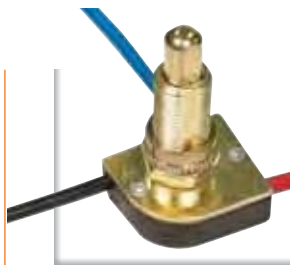

80-1130 Brass Finish
80-1131 Nickel Finish
5/8" Bushing