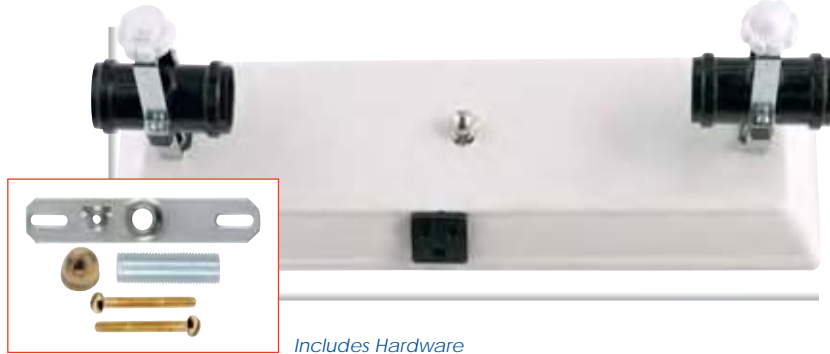

4 Light U-Channel Glass Holder

4 Light-Convenience
Outlet for Use with
24" U-Bend Glass

Packing: 25/Master

Includes Hardware

90-768