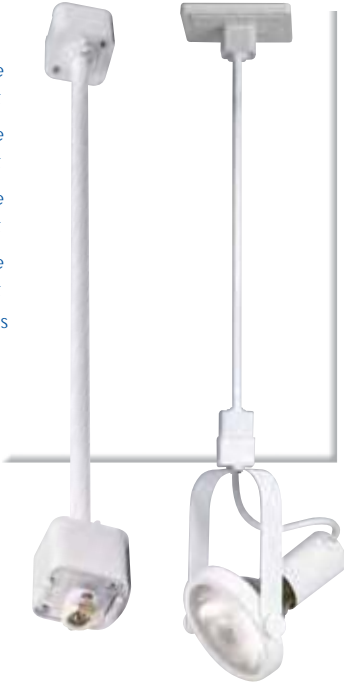

Extensions

- 18" **TP159** White
- **TP163** Black
- 24" **TP160** White
- **TP164** Black
- 36" **TP161** White
- **TP165** Black
- 48" **TP162** White
- **TP166** Black

Lowers track heads to desired length.

Monopoint Adapter

TP142 White

TP143 Black

Individually mounts a single track head to a junction box.
Note: Not for use with low voltage track heads.