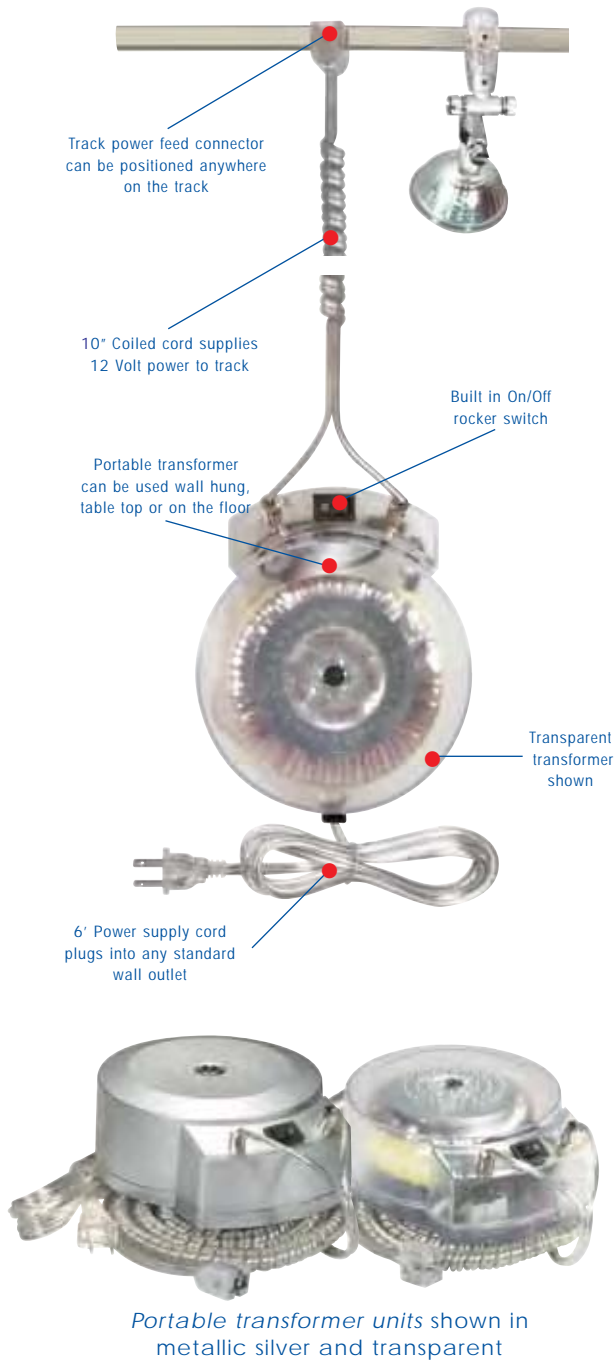

Portable transformers