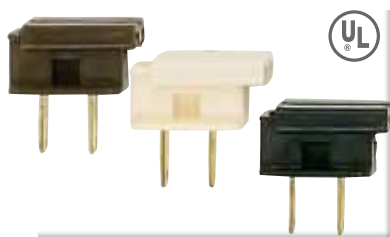

Plugs for 18/2 SPT-2 Wire

Slide Plug-Polarized
18/2-SPT 2 8A-125V

- 90-695 Brown
- 90-696 Ivory
- 90-697 Black
- 90-2040 Gold
- 90-2244 Silver