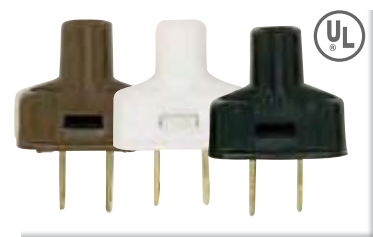

Quick Connect Flat Plug
Non Polarized
18/2-SPT 2

- 90-1083 White
- 90-1084 Brown

Plugs for 18/2 SVT Round Wire

Attachment Plug
with Terminal Screws

- 90-1114 Brown
- 90-1115 White
- 90-1116 Black

**On-Off Cord Switch
for 18/2 SPT 1
6A-125V 3A-250V 3A-125V**