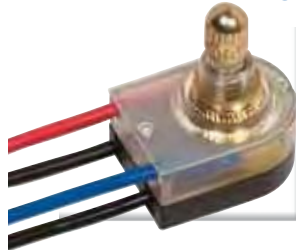

80-1359 Brass Finish
80-1360 Nickel Finish