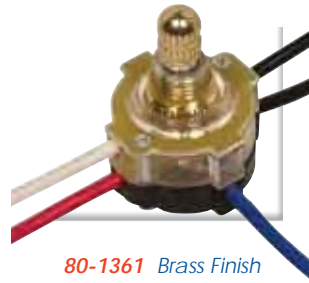

80-1361 Brass Finish
80-1362 Nickel Finish

*3- Way Lighted
Rotary Switch
with Plastic Bushing
Two Circuit –
Four Position:
L-1, L-2, L1-2, Off
6" Leads – 3/4" Strip*

*Phenolic On-Off
Rotary Switch
6" Leads – 3/4" Strip
1A-125V 3A-125V
1.5A-250V*