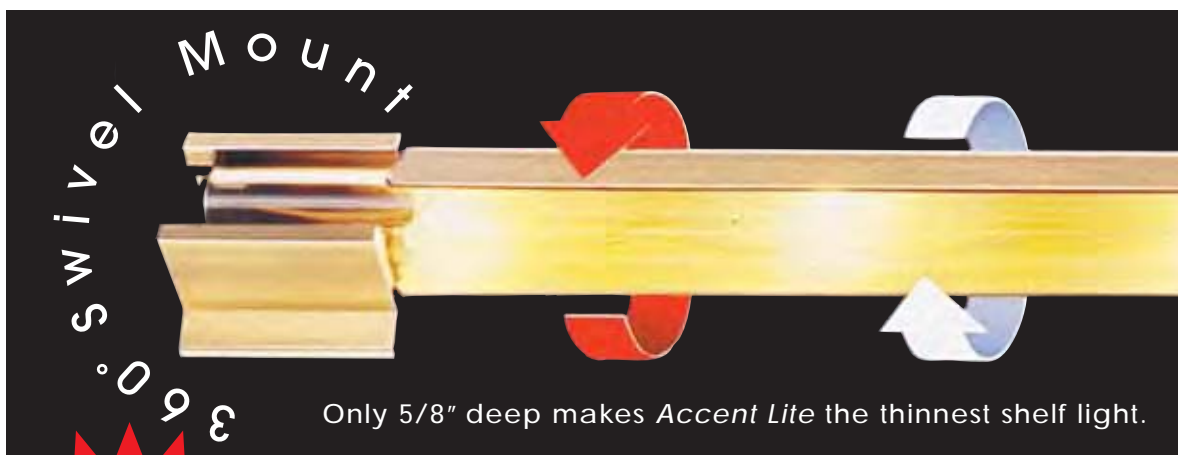

The original "Satco Accent Lite" is the thinnest adjustable shelf light that puts light right where you need it. Accent Lite's unique 360° swivel mount allows the light to be directed anywhere you want. Accent Lite will light the objects you want to light, not just the shelf. Accent Lite installs in minutes without tools and comes complete with 6-foot line cord and removable plug. Accent Lite is fully dimmable.

Accent Lite is Ideal for:

Wall Units • Stereo Cabinets • Platform Beds • China Cabinets
Book Shelves • Anywhere You Need an Accent Lite

Accent Lite is available in 10", 20", 30" and 40" sizes in polished brass, chrome, black or white finishes.