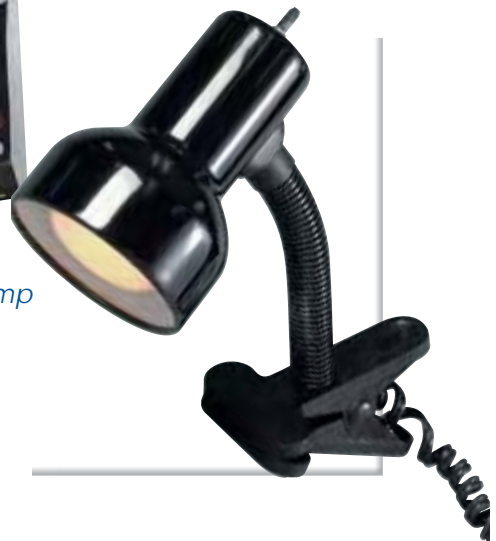

**Flexible Goose
Neck Clip-On Lamp
with Coiled Cord**
76-226 Black
76-227 White
(1) 60W A19 max.
Dimensions: Height 9"
Packing: 12/Master