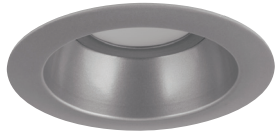

TABLE OF CONTENTS

Recessed & Surface Mount 6-10