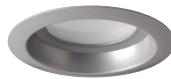

P8080-09-30K