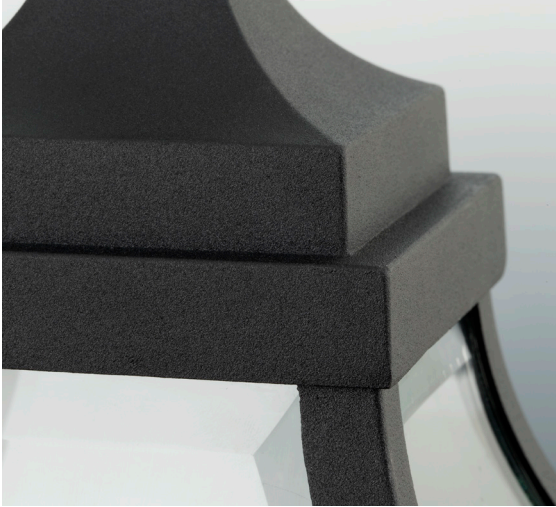

PROGRESS **LED**

P6527-3130K9

P6427-3130K9

ENDORSE LED

Endorse celebrates the traditional form of a gas-powered coach light with illumination from a modern LED source. A die-cast aluminum, powder coated frame creates an intriguing visual effect with clear beveled glass. To add a decorative element in the lantern, a fluted frosted glass column is offered as an accessory.