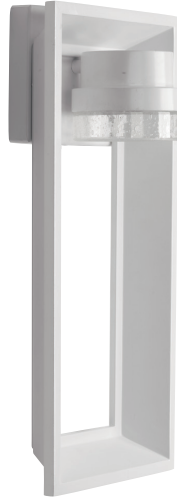

PROGRESS LED

P560029-028-30

P560029-031-30

P560029-129-30

Z-1020 LED

A modern outdoor sconce with white glass shade is suspended in a curved frame that serves as a reflector when illuminated. Finished in Black or Architectural Bronze.