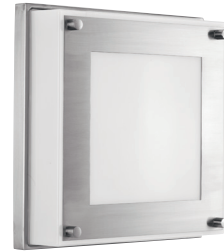

P560001-135-30

ETCHED OPAL GLASS GU24

Enclosed one-piece glass.

P7188-30WB White

13" W., 5-1/4" ht.

Extends 6-1/2". H/CTR 2-1/2".

One GU24 CFL lamp,

13w max., included.

ADA

T24