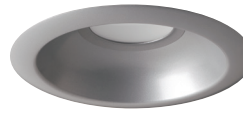

P8071-09-30K

P8071 & P8076 FEATURES

- Frosted polycarbonate lens controls direct glare from the LEDs
- Lumen output and distribution comparable to a 65w BR30 incandescent lamp
- 3000K color temperature
- 90+ CRI
- TM-21 50,000 hours life
- Suitable for use in IC or NON-IC applications
- CSAus listed for wet locations