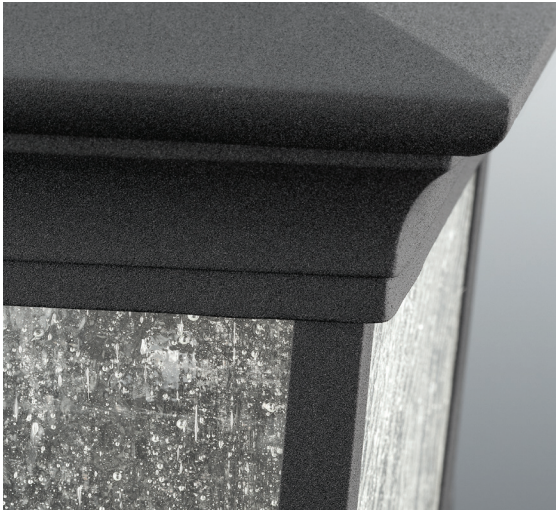

T24

Shown: P3192-09EBWB
(Image: Beazer Homes)

Shown: P5644, 20, 30K, Square Cylinder

Outdoor

OUTDOOR INSTALLATION ONLY

ARRIVE LED

Arrive LED lanterns feature a die-cast aluminum powder coated frame and heavily textured glass to create a unique visual effect.