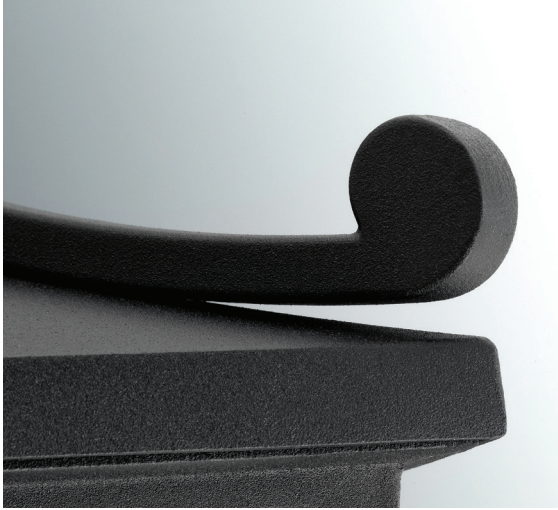

PROGRESS LED

P560000-031-30

CADENCE GU24

Clear seeded water glass panes with etched pillar diffuser uses energy efficient compact fluorescent lamp.

FINISH

- Black - 31

POST LANTERN

P6439-31 Black
10" dia., 23" ht.
Fits 3" post (order separately).
One GU24 lamp,
26w max.