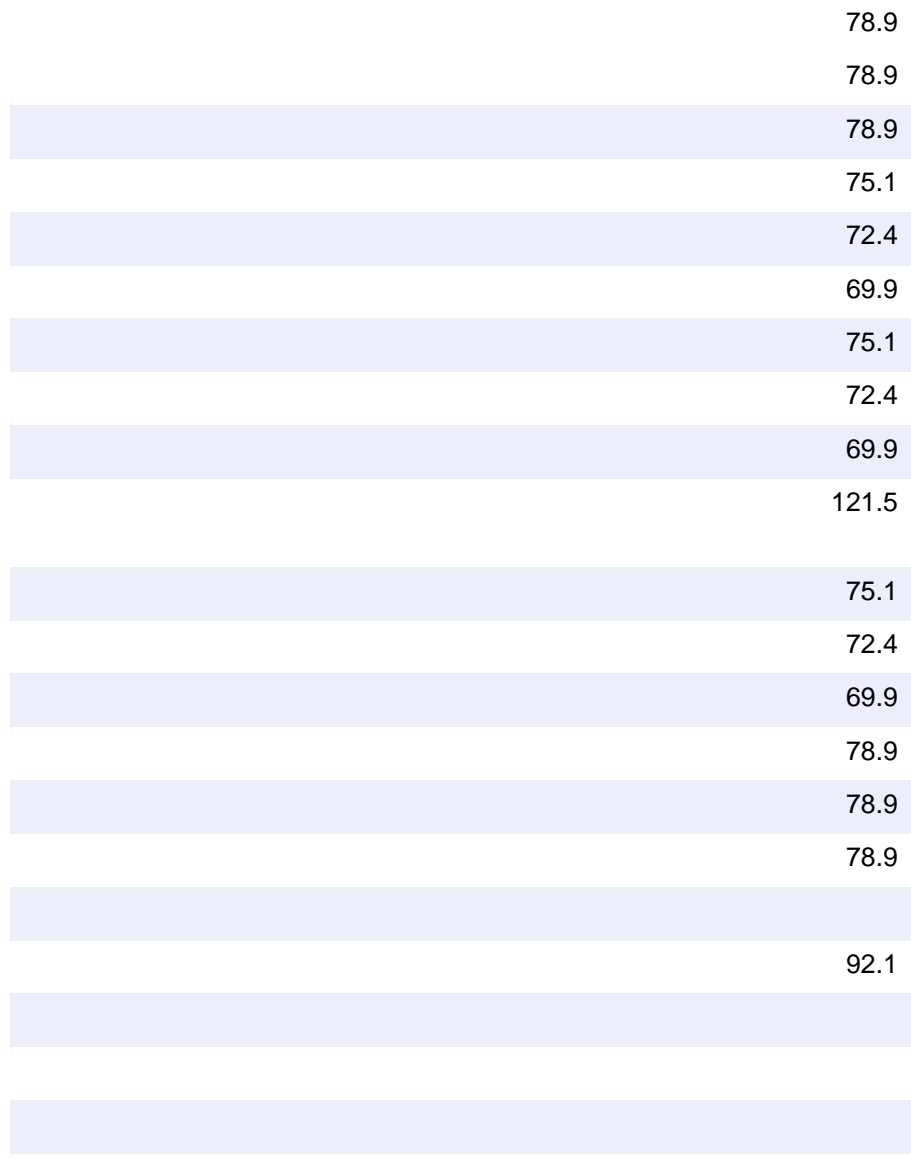

sunpark Elcet Energy Star products

Based on ENERGY STAR Certified Light Fixtures

sunpark Elcet Energy Star products

Based on ENERGY STAR Certified Light Fixtures

		0.59
		0.63
		0.54
		0.55
		0.57
		0.57
		0.55
		0.57
		0.57
		0.98
		0.55
		0.57
		0.57
		0.59
		0.63
		0.54
	89.9	0.99
		0.99
	89.9	0.99
	89.9	0.99
	89.9	0.99