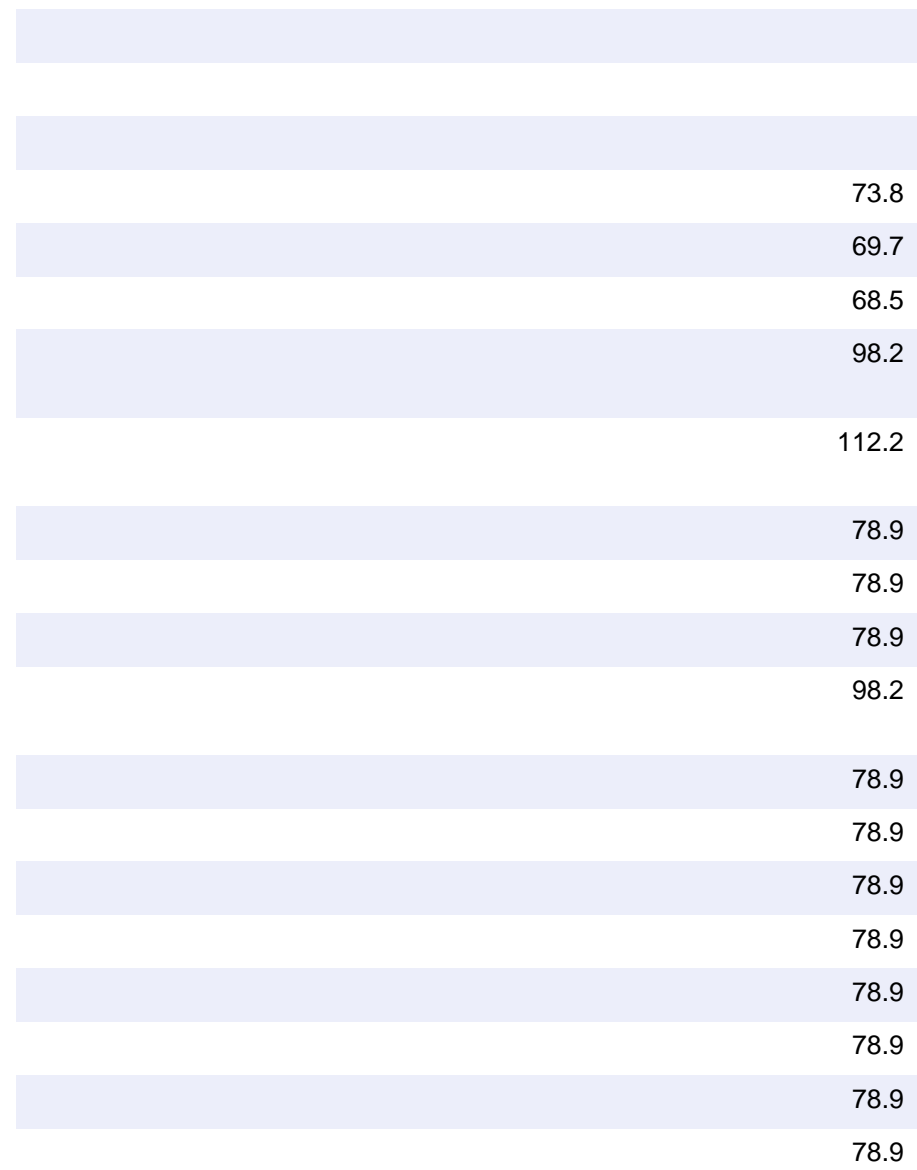

sunpark Elcet Energy Star products

Based on ENERGY STAR Certified Light Fixtures