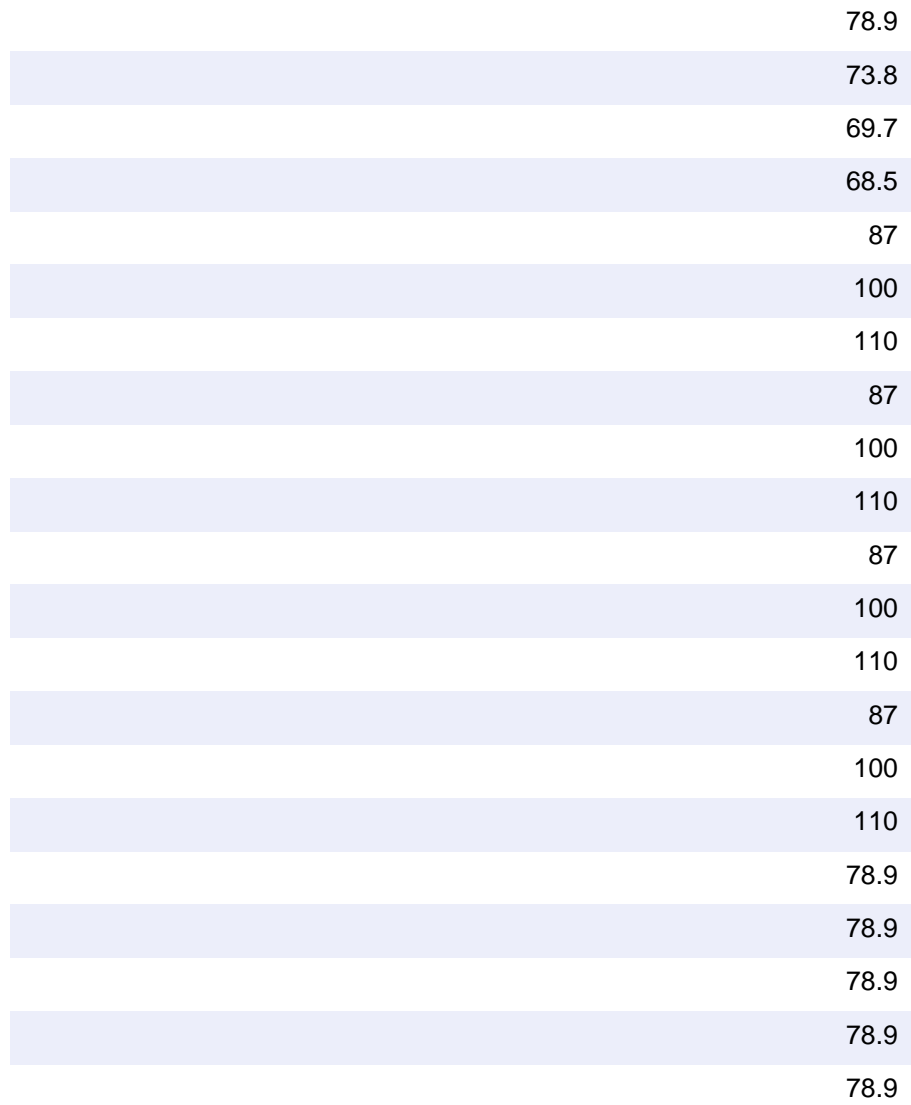

sunpark Elcet Energy Star products

Based on ENERGY STAR Certified Light Fixtures