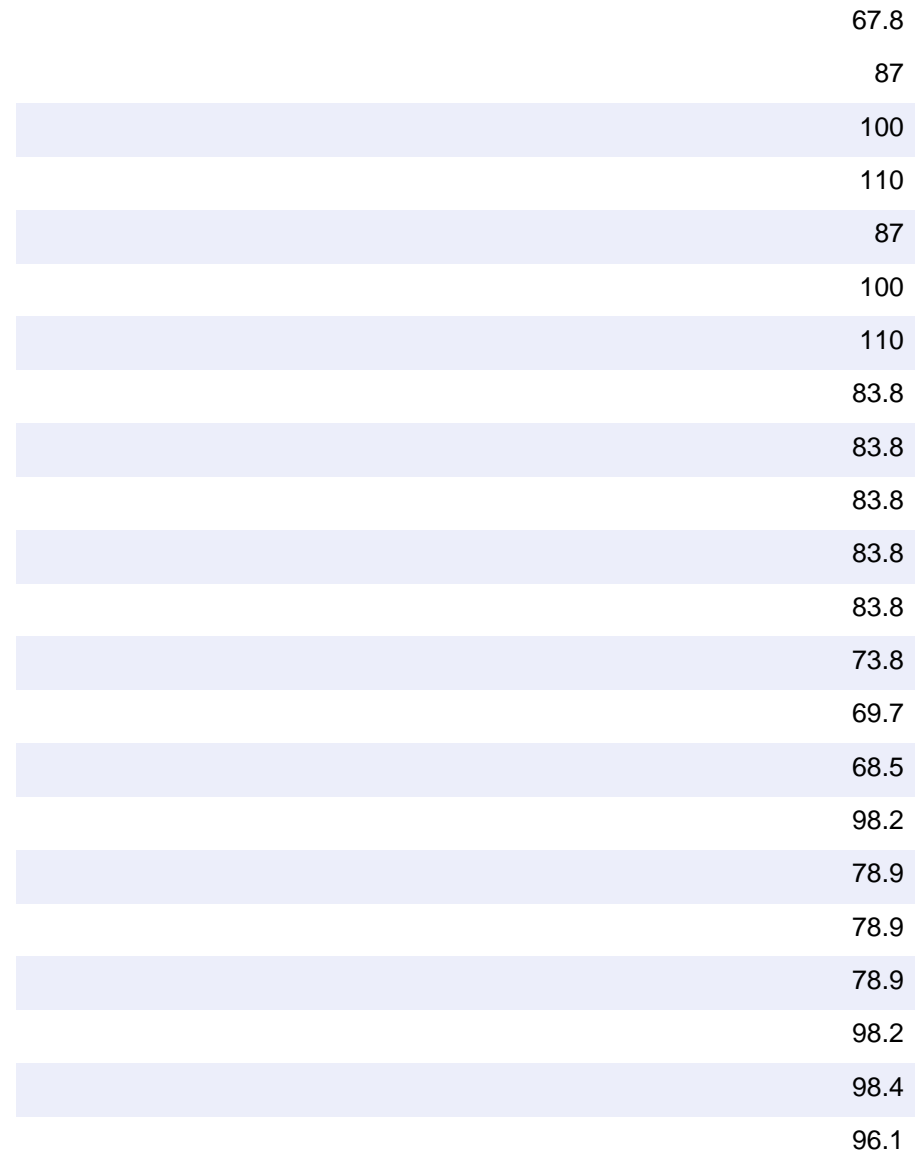

sunpark Elcet Energy Star products

Based on ENERGY STAR Certified Light Fixtures