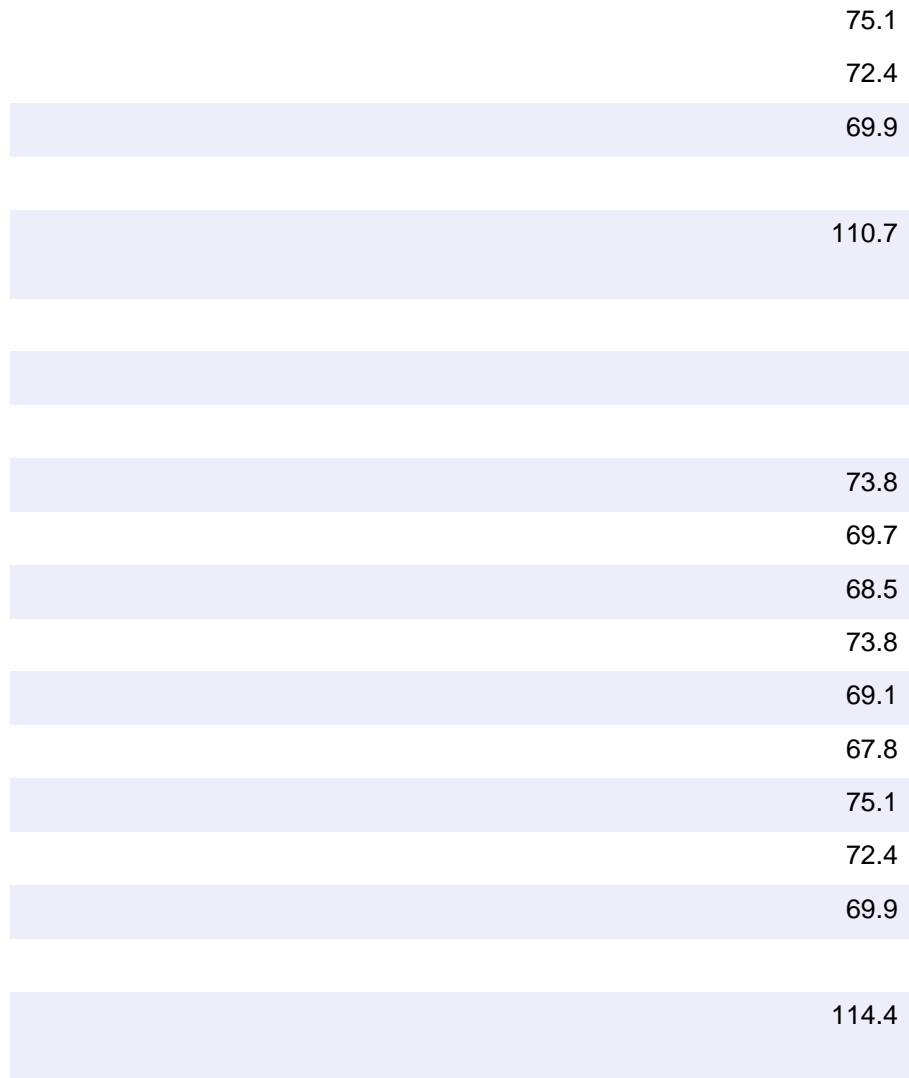

sunpark Elcet Energy Star products

Based on ENERGY STAR Certified Light Fixtures

sunpark Elcet Energy Star products

Based on ENERGY STAR Certified Light Fixtures

		0.55
		0.57
		0.57
	98.6	0.99
		0.99
	98.6	0.99
	98.6	0.99
	98.6	0.99
		0.59
		0.63
		0.54
		0.57
		0.56
		0.58
		0.55
		0.57
		0.57
	92.1	0.99
		0.99
		0.99
	92.1	0.99