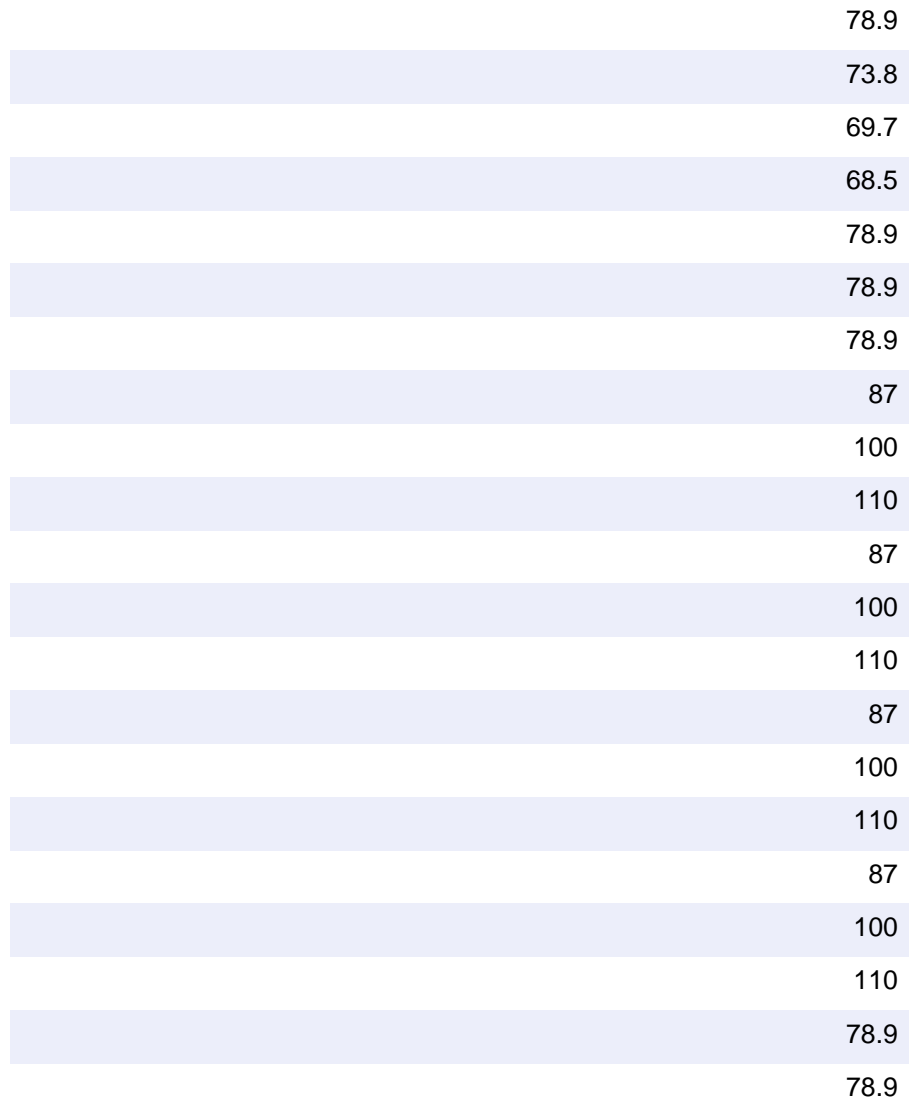

sunpark Elcet Energy Star products

Based on ENERGY STAR Certified Light Fixtures