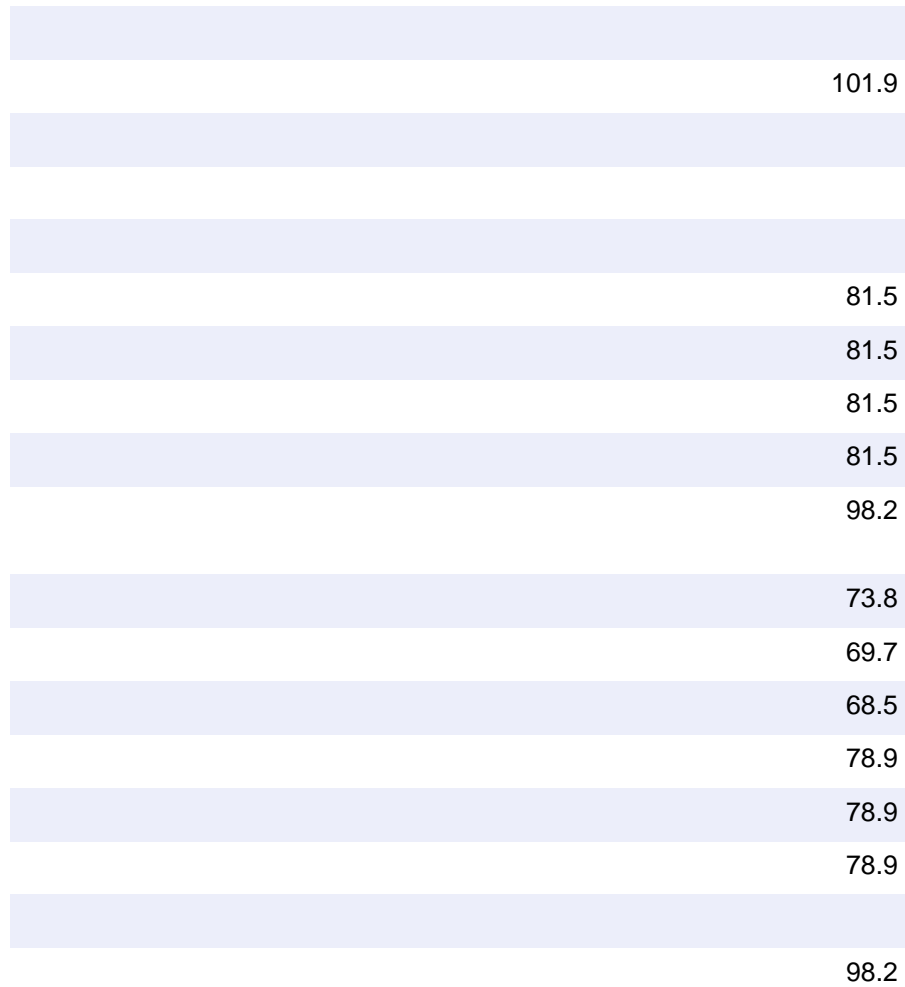

sunpark Elcet Energy Star products

Based on ENERGY STAR Certified Light Fixtures