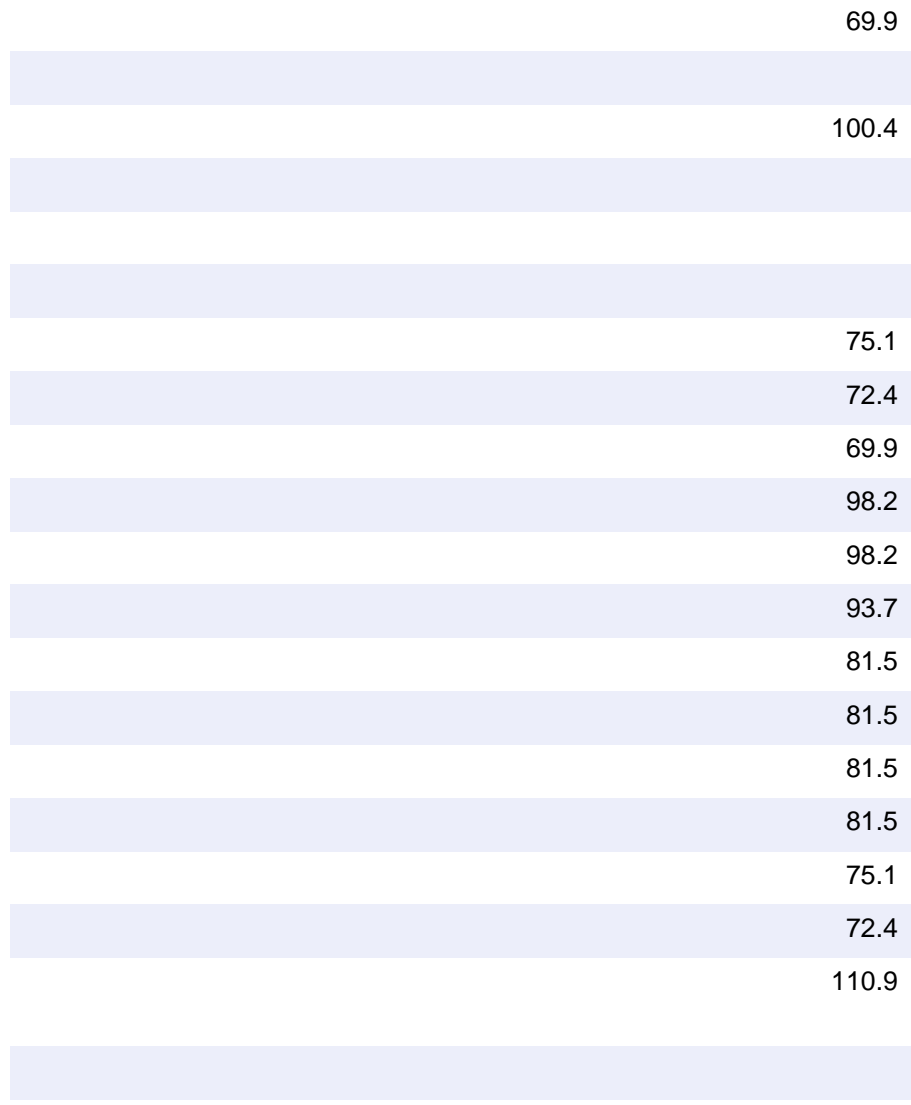

sunpark Elcet Energy Star products

Based on ENERGY STAR Certified Light Fixtures