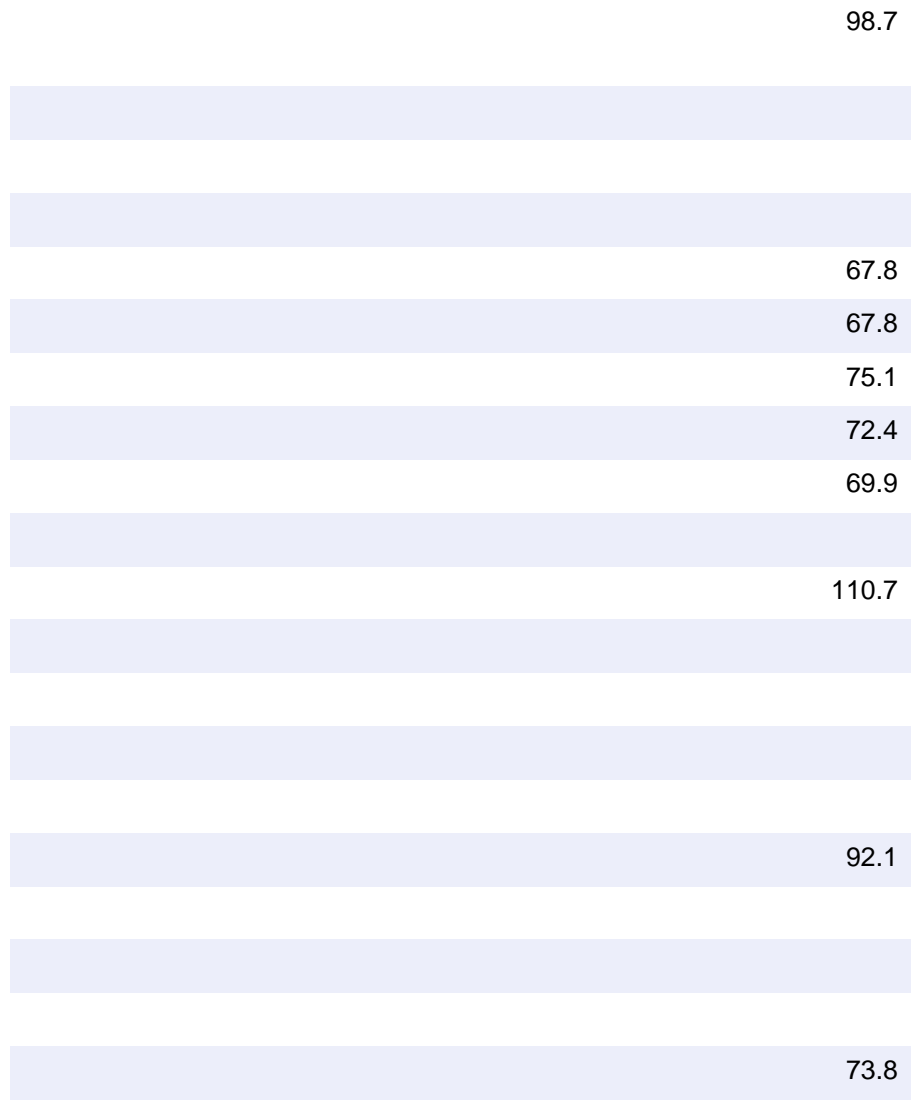

sunpark Elcet Energy Star products

Based on ENERGY STAR Certified Light Fixtures