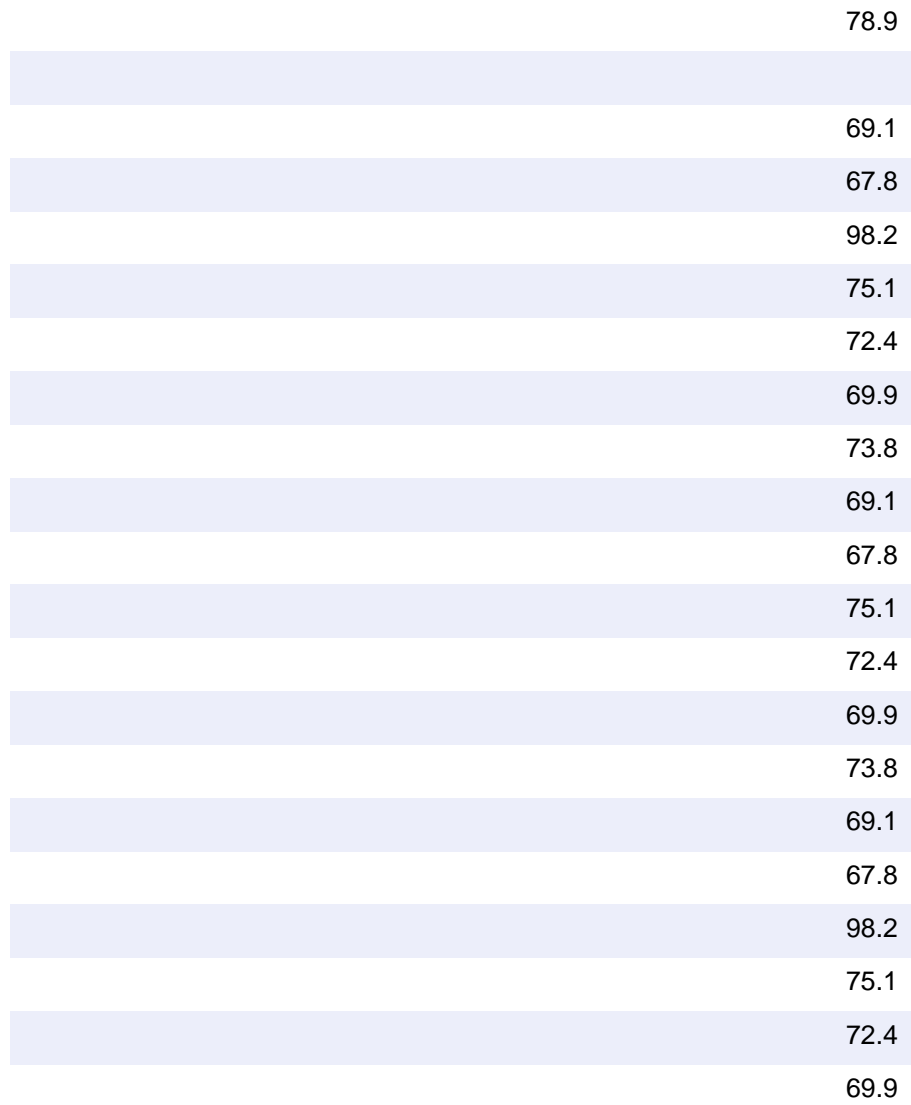

sunpark Elcet Energy Star products

Based on ENERGY STAR Certified Light Fixtures

sunpark Elcet Energy Star products

Based on ENERGY STAR Certified Light Fixtures

	0.54
85.2	0.98
	0.56
	0.58
	0.98
	0.55
	0.57
	0.57
	0.57
	0.56
	0.58
	0.55
	0.57
	0.57
	0.57
	0.56
	0.58
	0.98
	0.55
	0.57
	0.57