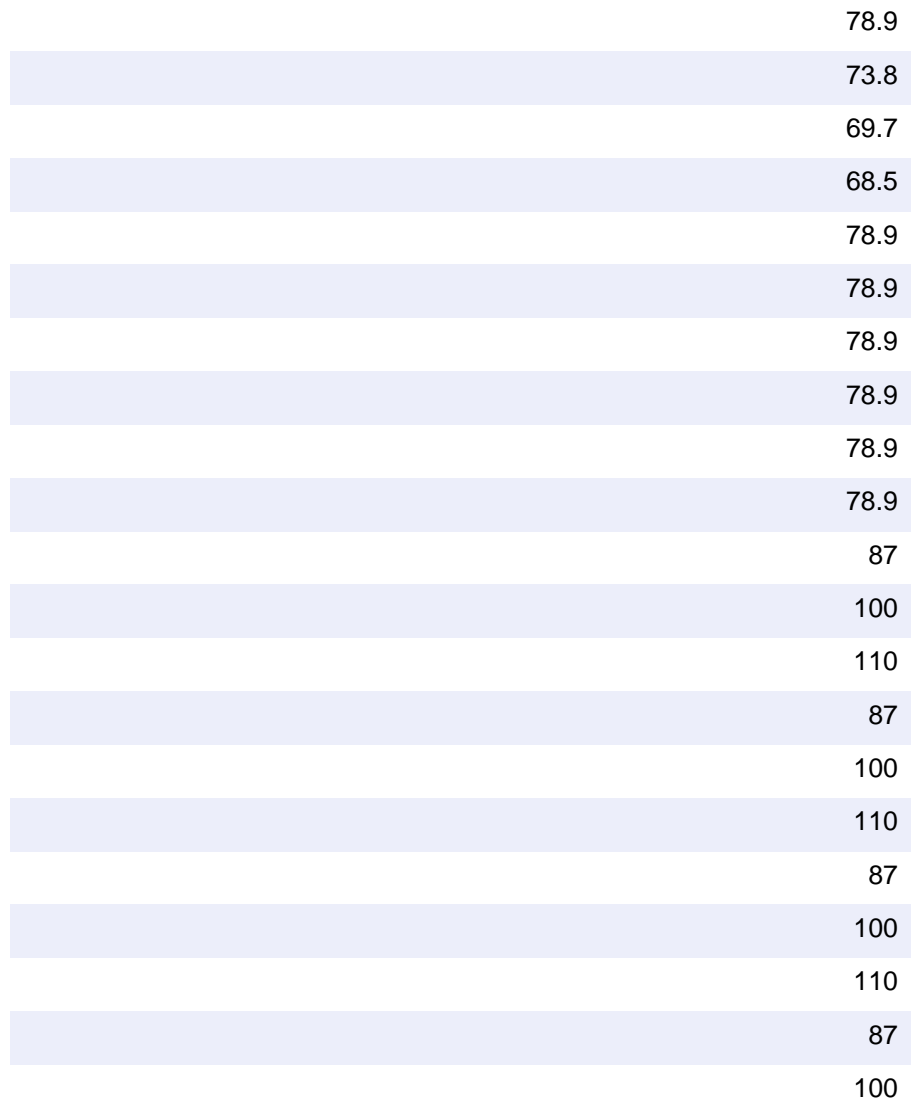

sunpark Elcet Energy Star products

Based on ENERGY STAR Certified Light Fixtures

sunpark Elcet Energy Star products

Based on ENERGY STAR Certified Light Fixtures

0.54

0.59

0.63

0.54