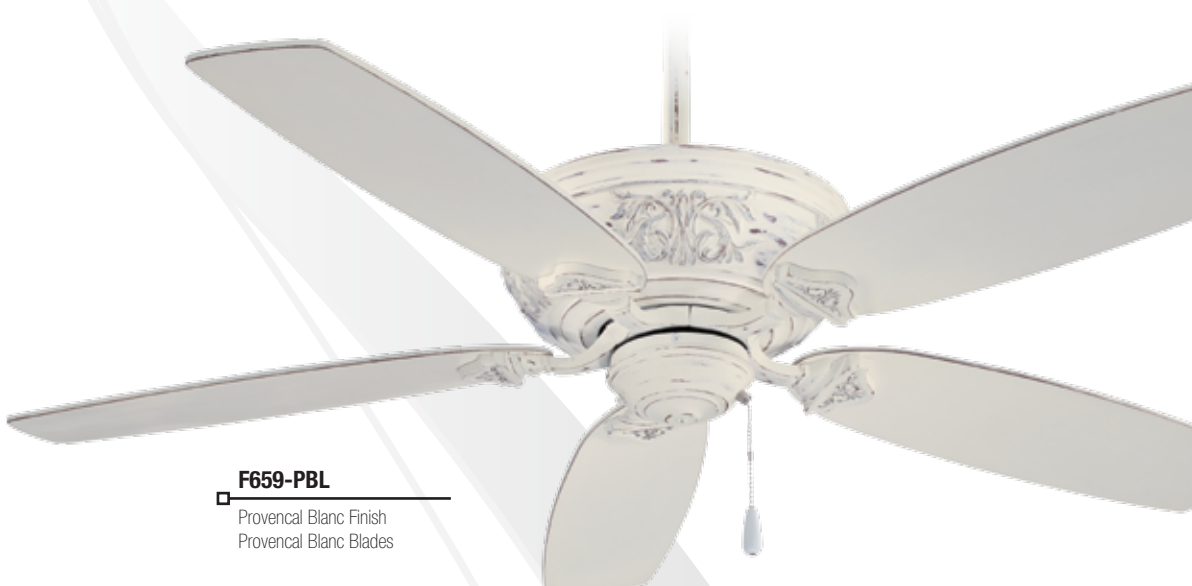

F659-PBL

Provencal Blanc Finish
Provencal Blanc Blades