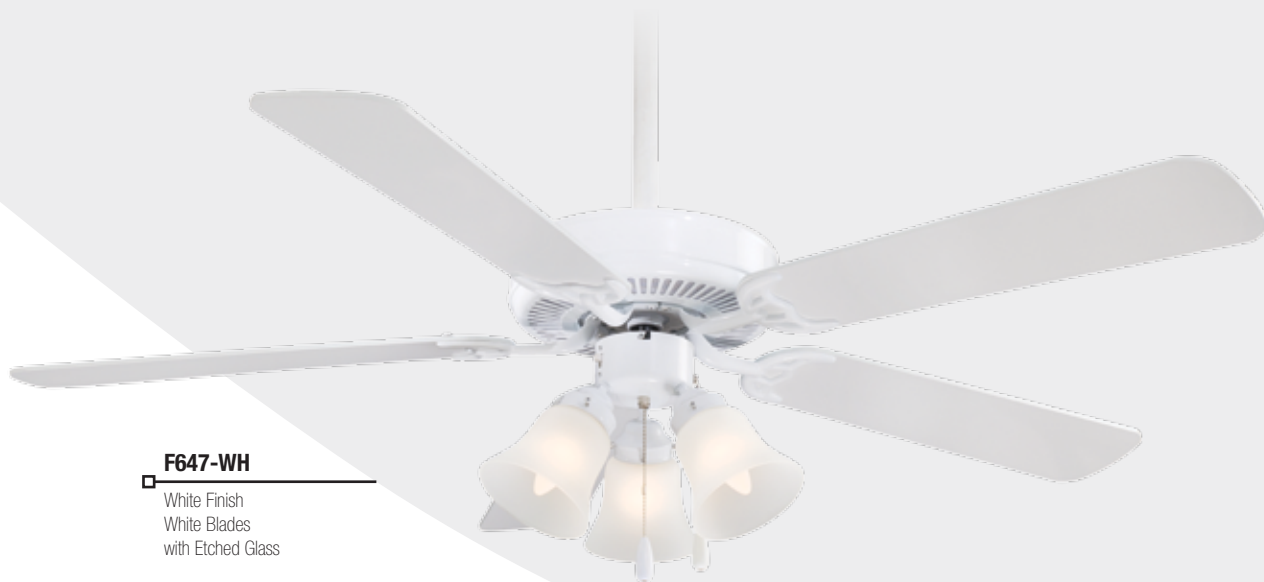

F647-WH

White Finish
White Blades
with Etched Glass