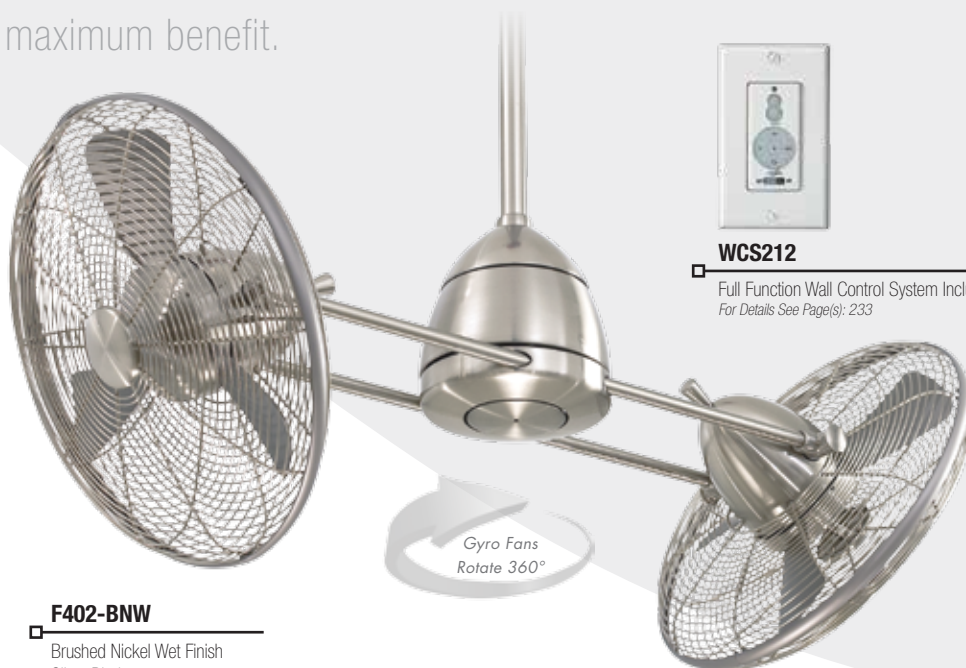

Energy Information (Excludes Lights)

Airflow CFM	Electricity Used Watts	Airflow Efficiency CFM/Watts
5,050	102	49.51

WCS212

Full Function Wall Control System Included
For Details See Page(s): 233

F402-BNW

Brushed Nickel Wet Finish
Silver Blades
with Etched Opal Glass

Shown with Cap for Non-Light Use

Lifetime
WARRANTY

WallControl
FULL FUNCTION

LISTED
For Wet Location