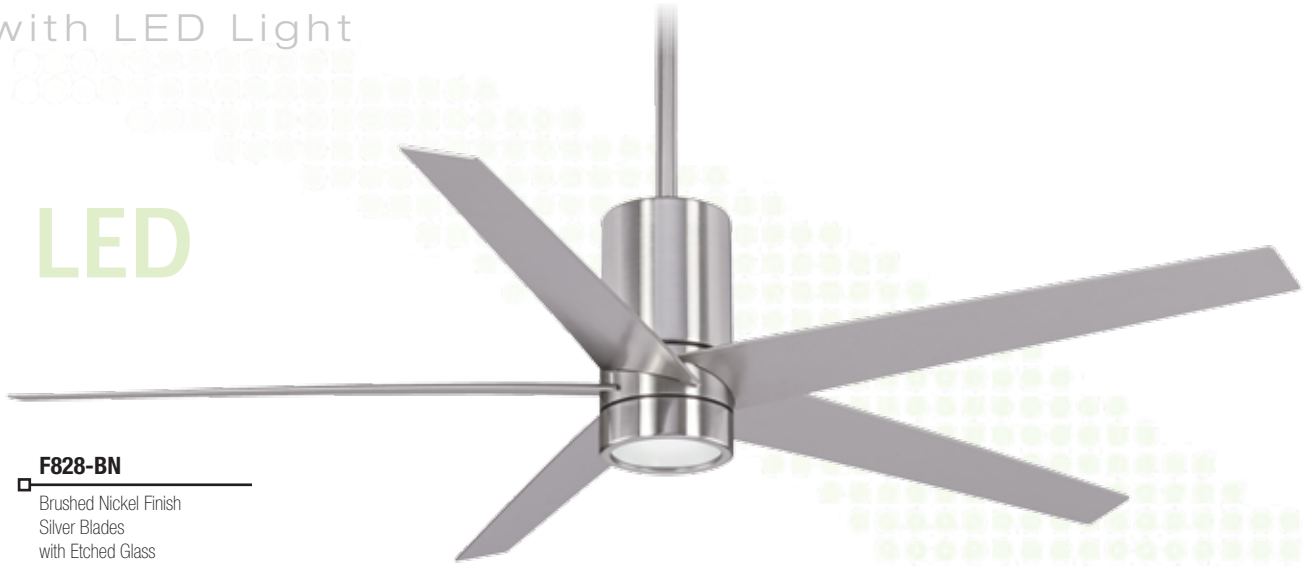

Oil Rubbed Bronze Finish
Reversible Medium Maple / Dark Walnut Blades
with White Lens
(Shown with Medium Maple Blades)

LED

Symbio

with LED Light

LED Light
LED Light
LED Light

LED

F828-BN

Brushed Nickel Finish
Silver Blades
with Etched Glass