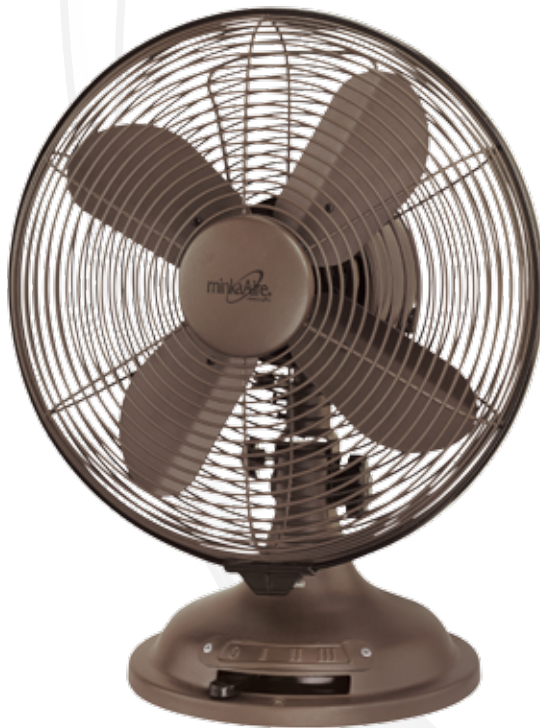

Retro Style Fan

minkaAire®
A Minka Group® Co.

A special series of fans that go where you go. These portable fans offer the same style, quality and value you expect from Minka-Aire® in a compact and portable design. An accent that is reminiscent of times past, our Retro Style Fan is your quiet companion; a stylistic, subtle, tabletop solution for your comfort needs in any room.

F300-ORB
Oil Rubbed Bronze Finish
Oil Rubbed Bronze Blades