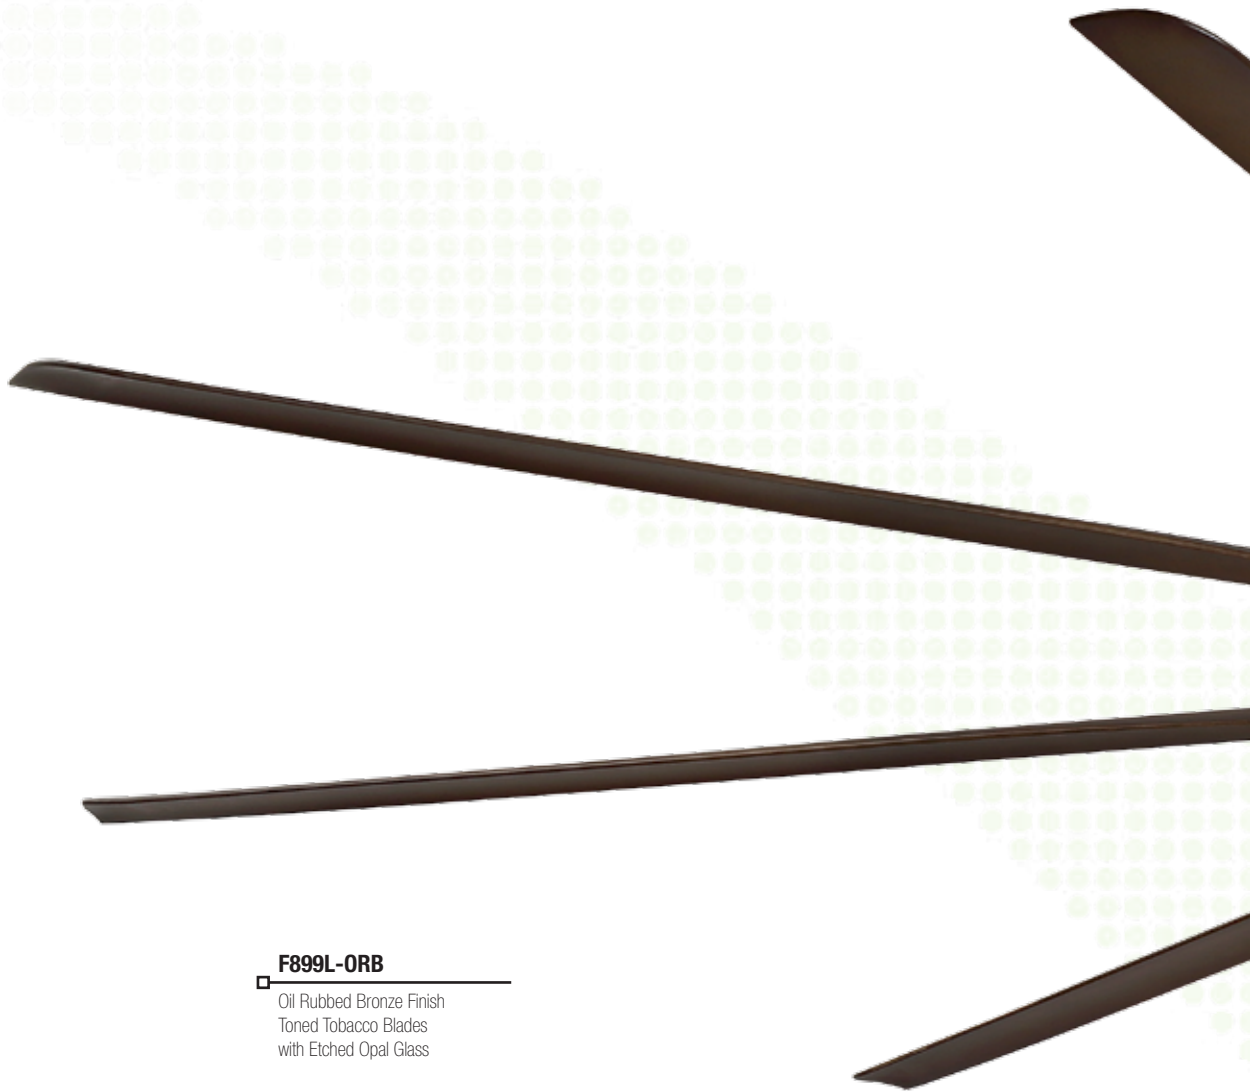

LED

Features:

- Variable Blade Pitch
- 9-Blades 99" Sweep
- DC 172 x 25mm Motor
- 3½" and 6" Downrods
- Special Hand Held Remote Control System Included - RC600
- Integrated LED Light
Uses 26W LED (Included)
3 Year Warranty
- 1,899 Lumens
- 2,700K
- CRI 81