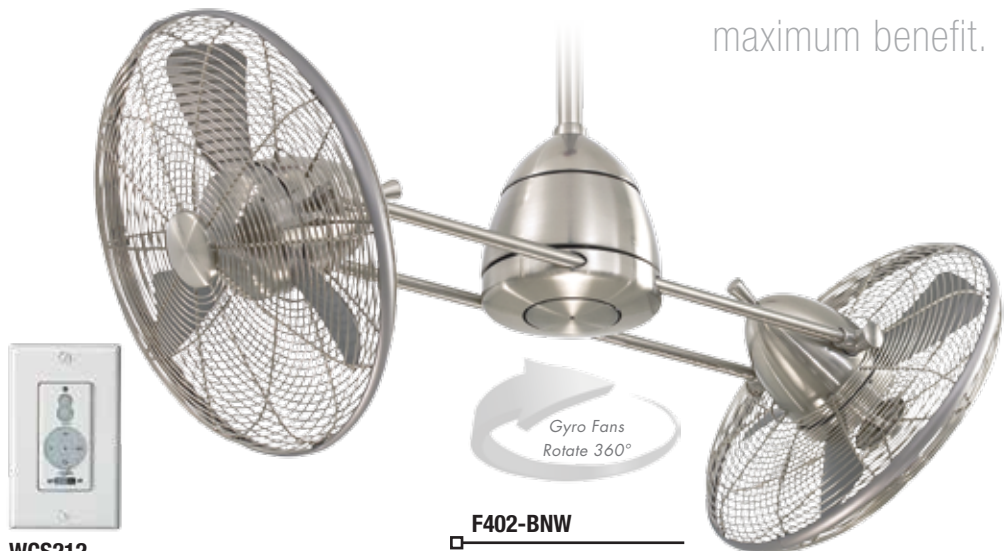

WCS212

Full Function Wall Control System Included
For Details See Page(s): 233

F402-BNW

Brushed Nickel Wet Finish
Silver Blades
with Etched Opal Glass

Shown with Cap for Non-Light Use

F402-ORB

Oil Rubbed Bronze Finish
Oil Rubbed Bronze Blades
with Etched Opal School House Globe Glass

Capturing the design elements of the original Gyro™, the Gyro™ Wet provides unsurpassed performance and comfort levels in the toughest environments. Rotating 360° and controlled by a wall control system, it offers wonderful cooling in any area and the option to stop and redirect air for maximum benefit.