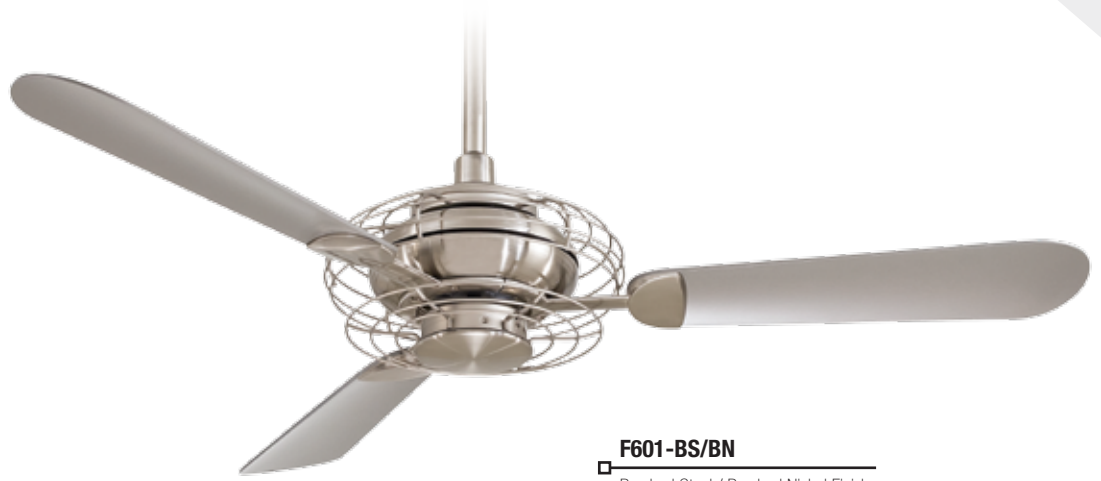

F601-BS/BN

Brushed Steel / Brushed Nickel Finish
Silver Blades
with Opal Frosted Glass

Shown with Cap for Non-Light Use

Lifetime
WARRANTY

WallControl
FULL FUNCTION

F601-PN

- Polished Nickel Finish
- Silver Blades
- with Opal Frosted Glass