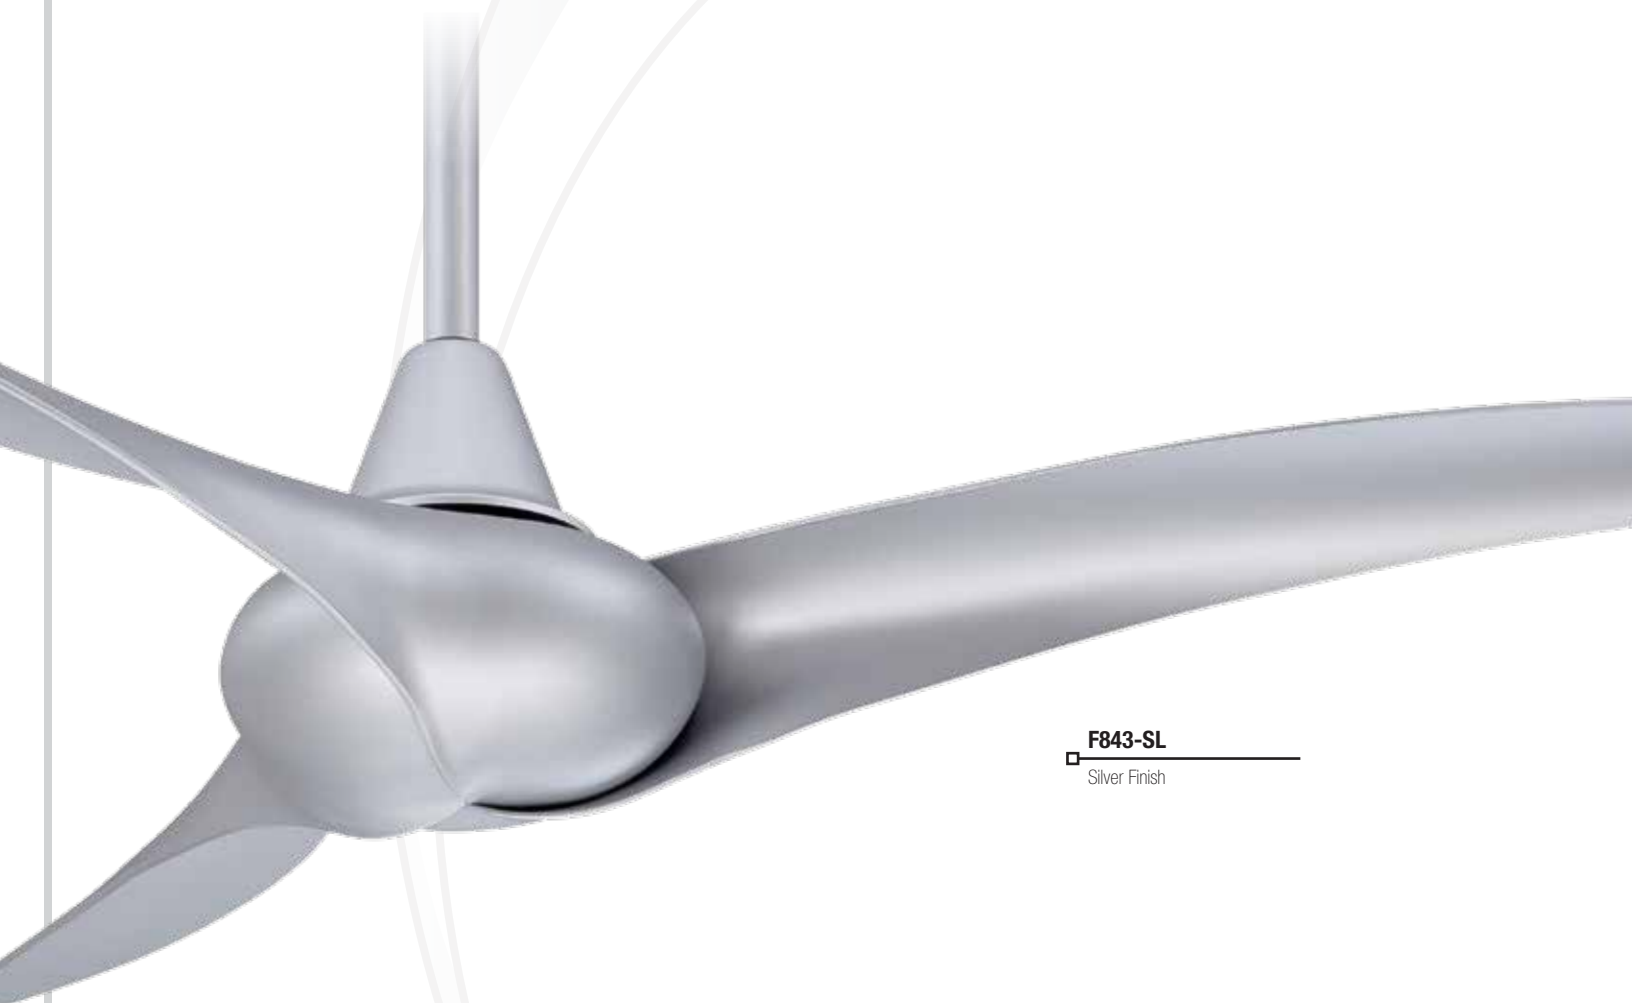

Wave

F843-SL

Silver Finish

Features:

- Variable Blade Pitch
- 3-Blades 52" Sweep
- 4½" and 6" Downrods
- Hand Held Remote Control System

U.S. Patent(s): D715,419; D715,421

Energy Information

Airflow CFM	Electricity Used Watts	Airflow Efficiency CFM/Watts
6,580	66.4	99

A truly unique design that draws inspiration from the ocean's graceful and tubular wave formations.

Lifetime
WARRANTY

Remote
CONTROL

RCS213

Hand Held Remote Control Included
For Details See Page(s): 232