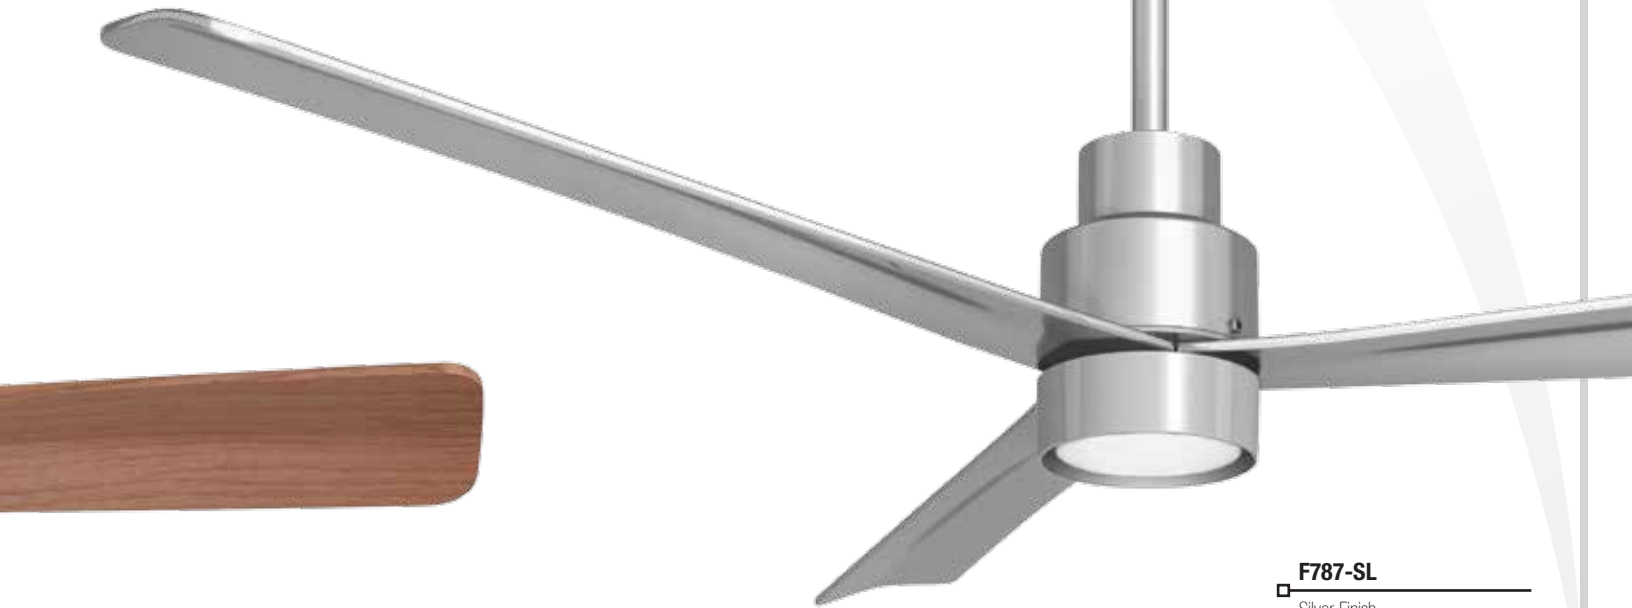

Lifetime
WARRANTY

Remote
CONTROL
FULL FUNCTION

DC MOTOR

RC400

Full Function Hand Held Remote Control Included
For Details See Page(s): 232

Intertek
For Wet Location

F787-SL

□ Silver Finish
Silver Blades
Shown with Optional K9787L-SL
LED Light Kit