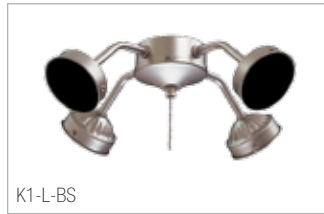

K37

Four Light
40W Candelabra Base (Included)
2 1/4" Side Shade
13"Dia. x 6 1/2"H

K37-L-BCW

K1

Four Light
40W Candelabra Base (Included)
2 1/4" Side Fitter
11 3/4"Dia. x 3"H

K1-L-BCW

K1-L-BS

K1-L-ORB