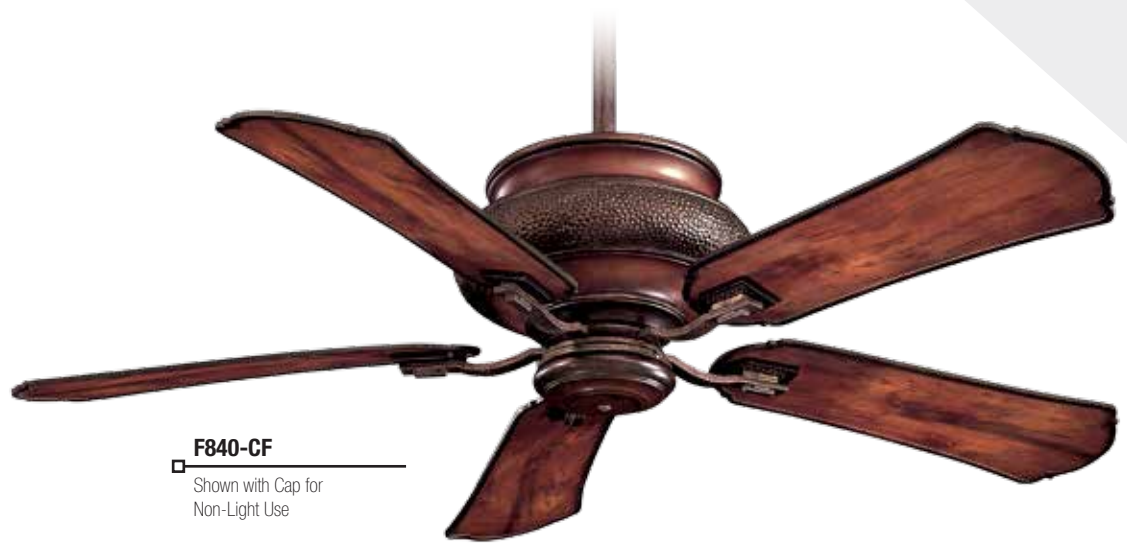

F572-ORB 42"

Oil Rubbed Bronze Finish
Dark Oak Finish Blades

Lifetime
WARRANTY

For Wet Location

F840-CF

Craftsman™ Finish
Craftsman™ Blades
with Craftsman™ Glass

Features:

- 14° Blade Pitch
- 5-Blades 52" Sweep
- Galvanized Steel
3½" and 6" Downrods
- Stainless Steel Hardware and
All Weather Blades
- Full Function Wall Control System
- Light Kit with Enclosed Glass
Shades
Uses 3-60W Candelabra Bulbs
(Included)
- Indoor/Outdoor Use
UL Listed for Wet Locations
- Cap for Non-Light Use (Included)