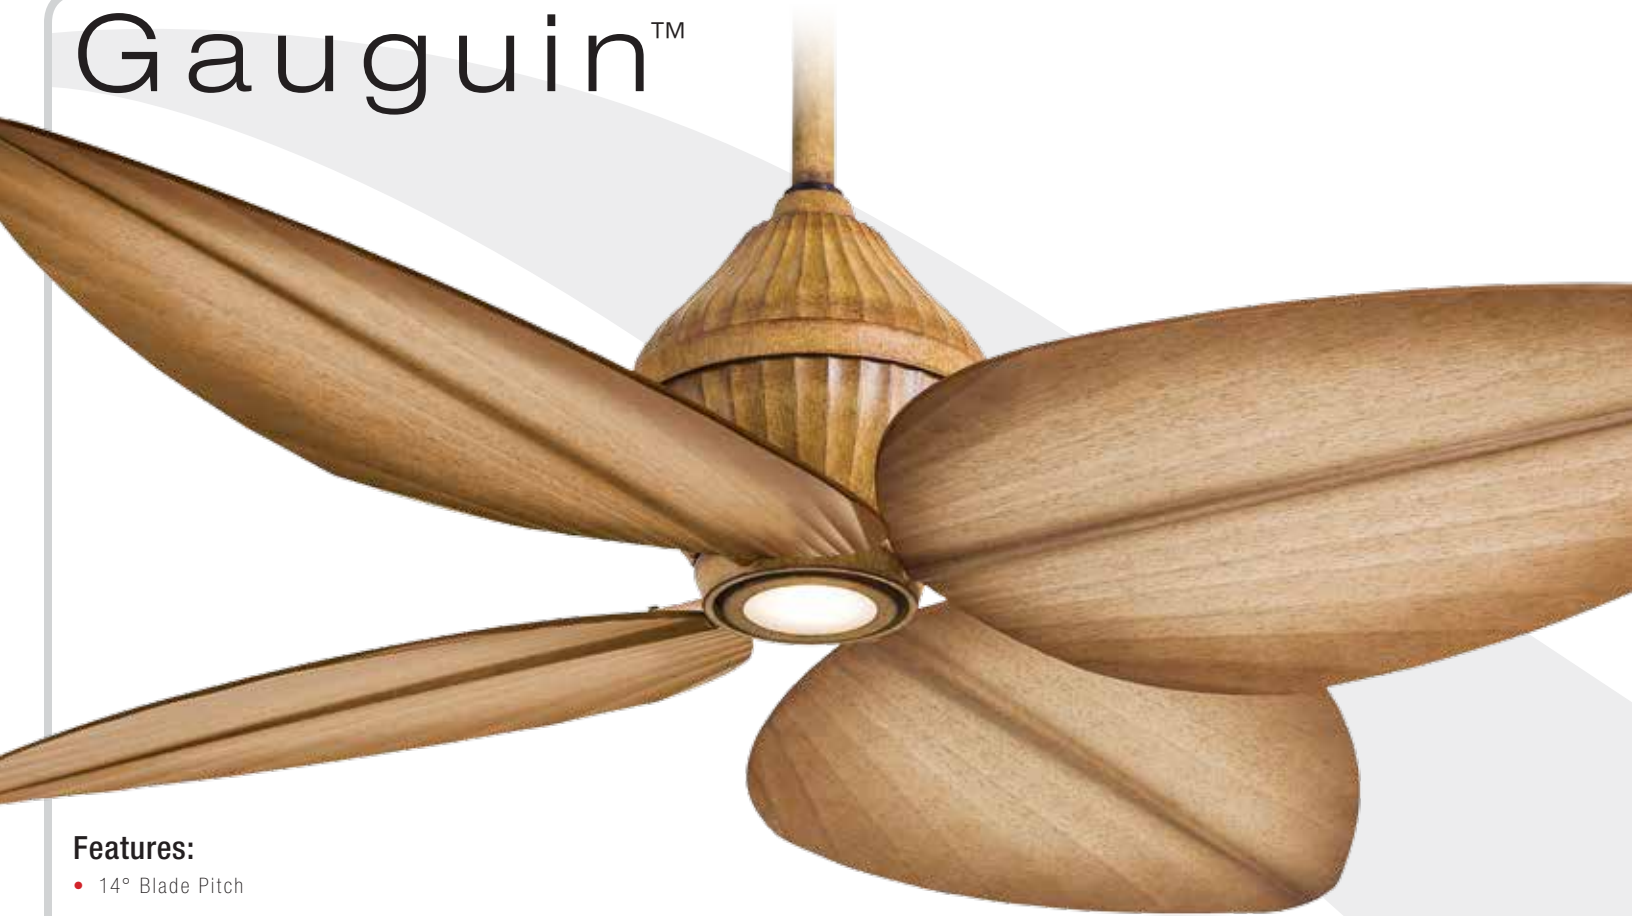

F580-VR/BB

Vintage Rust™ Finish
Bamboo All Weather Blades
with Caged Etched Glass

Lifetime
WARRANTY

UL
LISTED
For Wet Location

Gauguin™

Features:

- 14° Blade Pitch
- 4-Blades 52" Sweep
- Galvanized Steel
3½" and 6" Downrods
(Uses ¾" I.D. DR5 Series Downrod)
- Stainless Steel Hardware and
All Weather Blades
- Full Function Wall Control System
- Integrated Halogen Light
Uses 1-50W MR16 120V 2-Pin
Halogen Bulb (Included)
- Custom Ceiling Adapter Kit A581
Available
(Sold Separately. Page(s): 238)
- Indoor/Outdoor Use
UL Listed for Wet Locations
- Cap for Non-Light Use (Included)