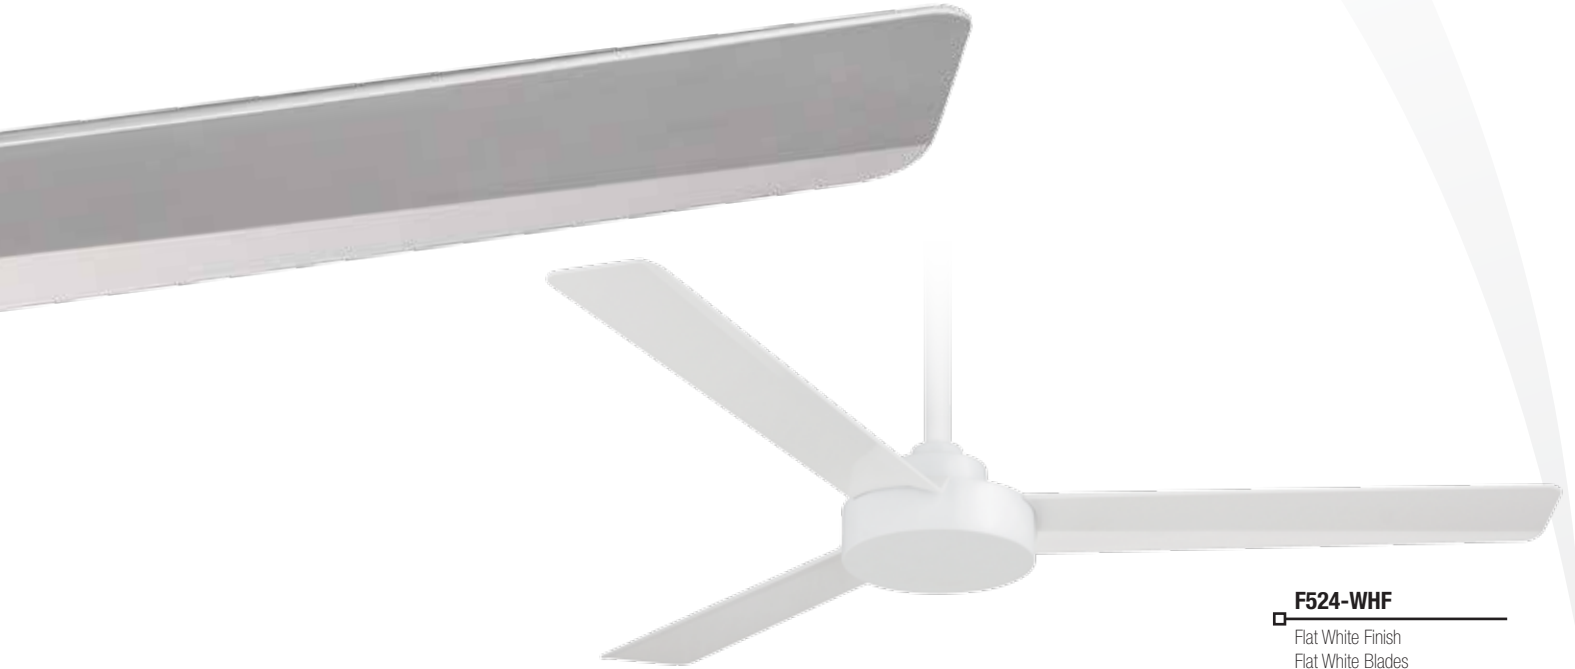

F524-WHF
Flat White Finish
Flat White Blades