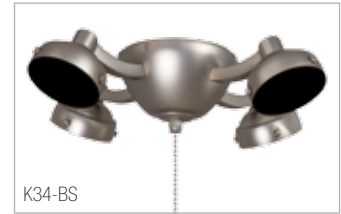

Please Note: All Light Kits Include Chain with Decorative Fab. (Not Shown)

Universal Light Kits

K34

Four Light
13W Spiral Medium Base
(Included)
2 1/4" Side Shade
11 3/4"Dia. x 2 3/4"H

K34-BN

K34-BCW

K34-BS