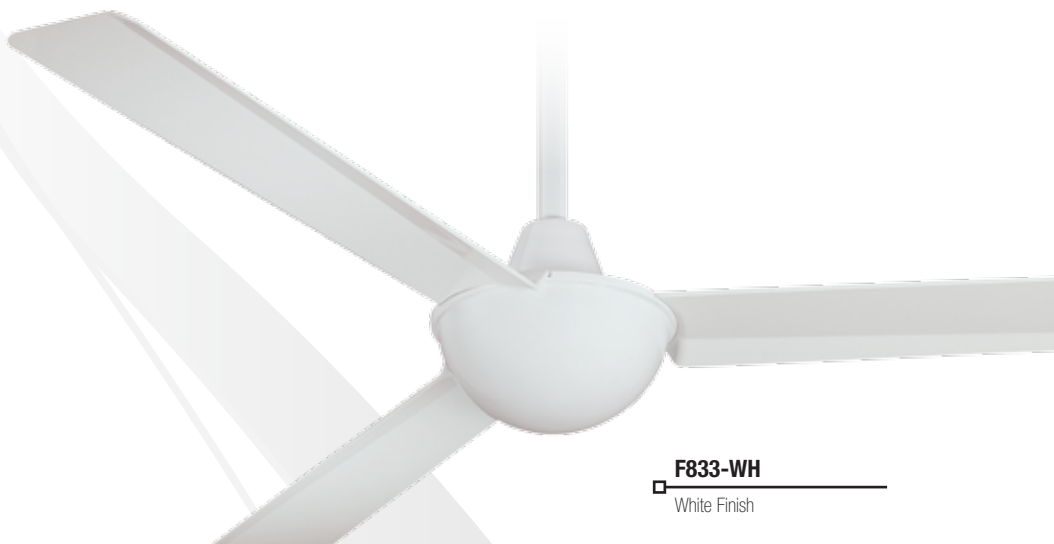

□ **WC105-WH**
Wall Control System Included
For Details See Page(s): 233

□ **F833-WH**
White Finish

Lifetime
WARRANTY

WallControl