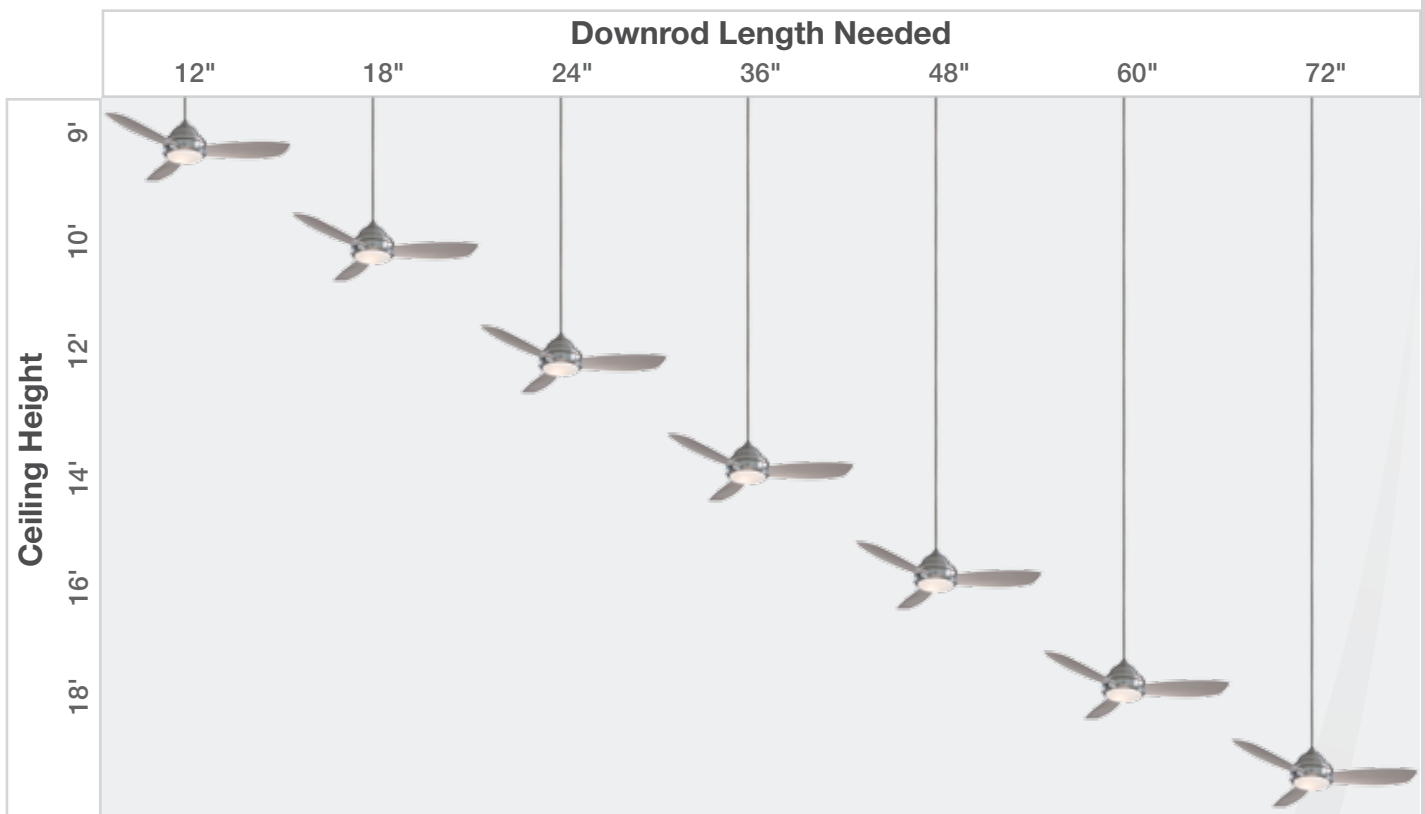

Room Size and Ceiling Height Recommendations

Room Size

These measurements are for general air flow requirements only. Decorating plans or aesthetic considerations should influence your fan choices beyond these room size specifications. For very large rooms, multiple fans is an option.

Blade Sweep	26"-42"	44"	52"-54"	60"-72"
Approximate Room Size	6' x 8' 40-60 sq. ft.	8' x 10' 70-90 sq. ft.	10' x 12' 100-150 sq. ft.	12' x 15' (Great Room) Over 160 sq. ft.

Ceiling Height

Be sure there is at least 7 feet of clearance under your ceiling fan blades. The standard 3½" and 6" downrods should work in most 8 foot ceiling installations. This will position the blades far enough from the ceiling to have enough "supply" air above the blades to provide good air movement. If greater floor to fan clearance is needed, some fans can use our low ceiling adapter (A180) without using any downrod. However, air movement is reduced using the low ceiling adapter. This chart shows recommended downrod lengths for various ceiling heights.