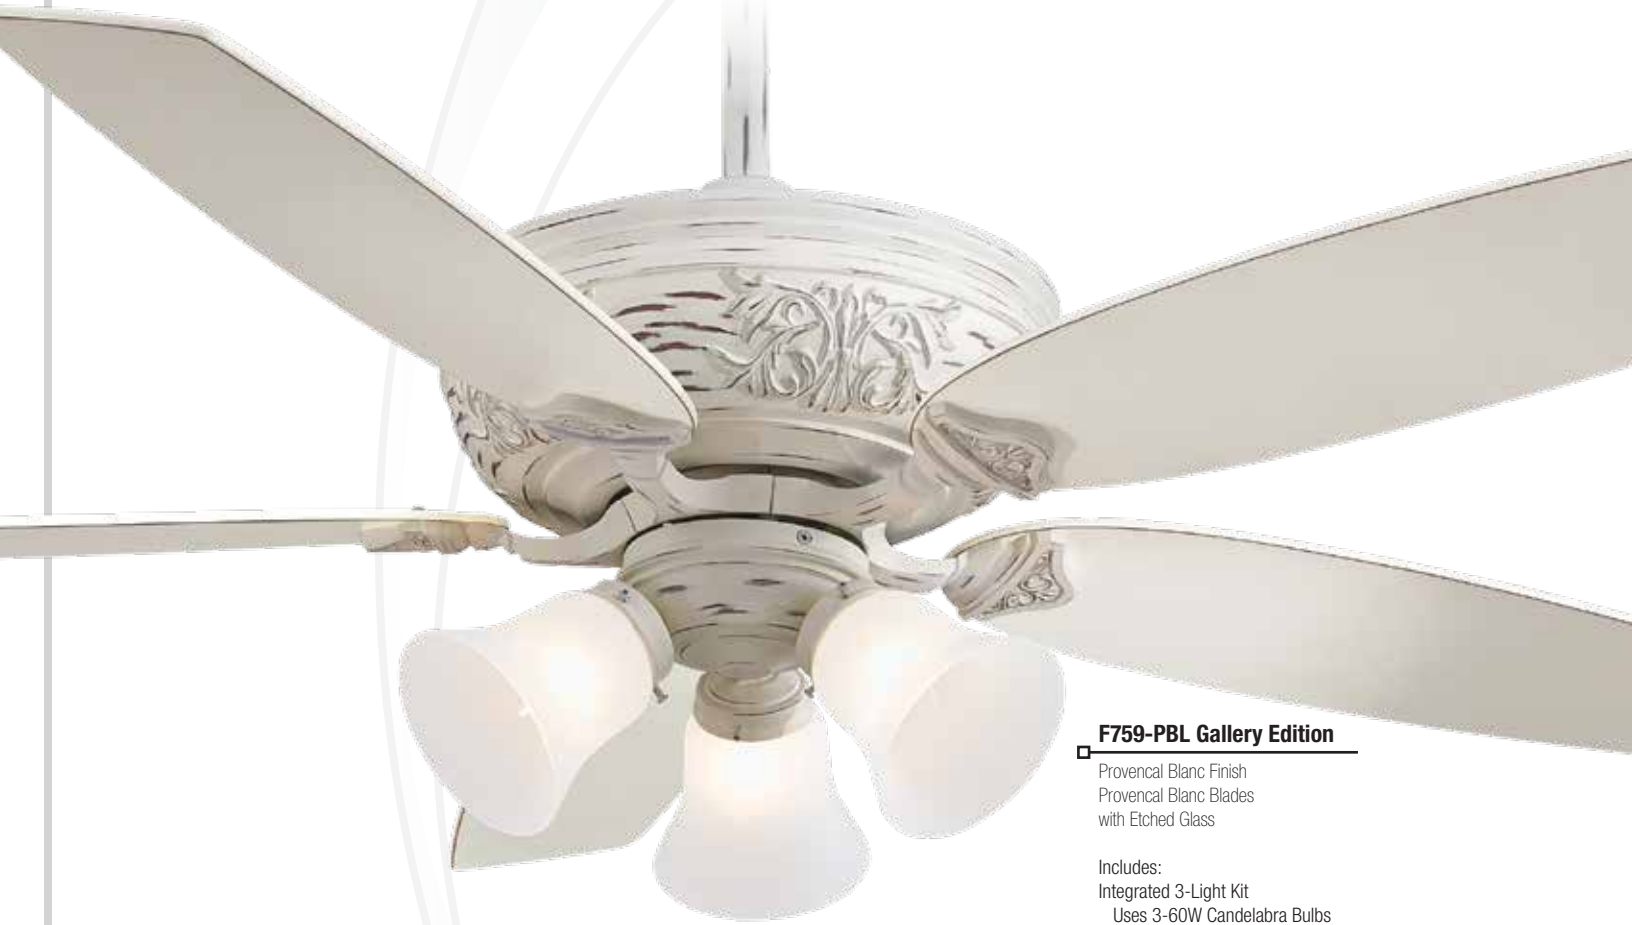

Classica

F759-PBL Gallery Edition

Provencal Blanc Finish
Provencal Blanc Blades
with Etched Glass

Includes:
Integrated 3-Light Kit
Uses 3-60W Candelabra Bulbs
(Included)
Hand Held Remote Control System

Lifetime
WARRANTY

Remote
CONTROL
FULL FUNCTION

Features:

- 14° Blade Pitch
- 5-Blades 54" Sweep
- 3½" and 6" Downrods
- 3-Speed Pull Chain
- Universal Light Kit Adaptable
  (Sold Separately. Page(s): 239)
- Custom Light Kit K9659 Available
  (Sold Separately. Page(s): 245)

Old world hand-painted finishes accentuate the hand-carved details to create a traditional European style fan.

© 2009 Minka Lighting, Inc.

Energy Information (Excludes Lights)

Airflow CFM	Electricity Used Watts	Airflow Efficiency CFM/Watts
6,313	71.6	88.17

Lifetime
WARRANTY

F659-PBL

Provencal Blanc Finish
Provencal Blanc Blades