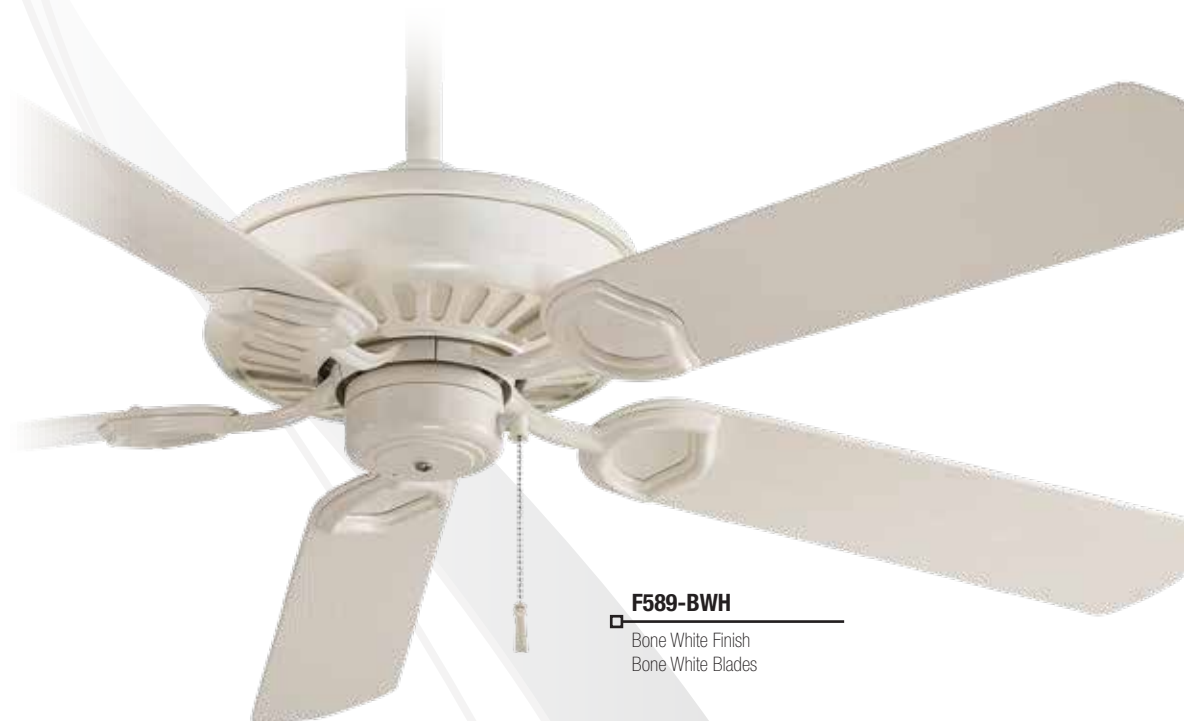

Energy Information (Excludes Lights)

Airflow CFM	Electricity Used Watts	Airflow Efficiency CFM/Watts
6,523	79	82

Lifetime
WARRANTY

LISTED
For Wet Location

Accessory Blades Available. See Page(s): 246

F589-BWH