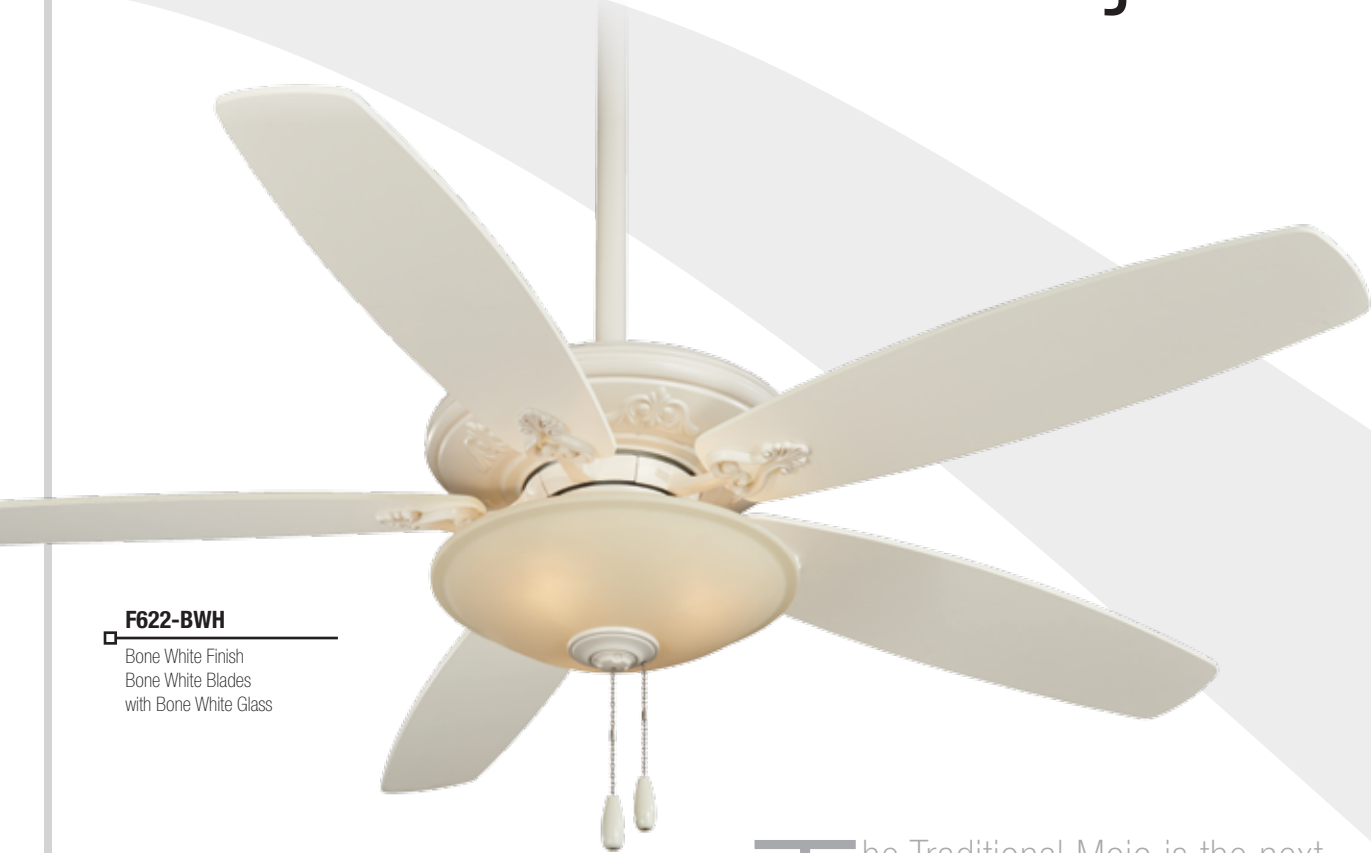

Traditional Mojo

F622-BWH

Bone White Finish
Bone White Blades
with Bone White Glass

The Traditional Mojo is the next generation of our highly successful Mojo series. Traditional accents integrate perfectly for your home.