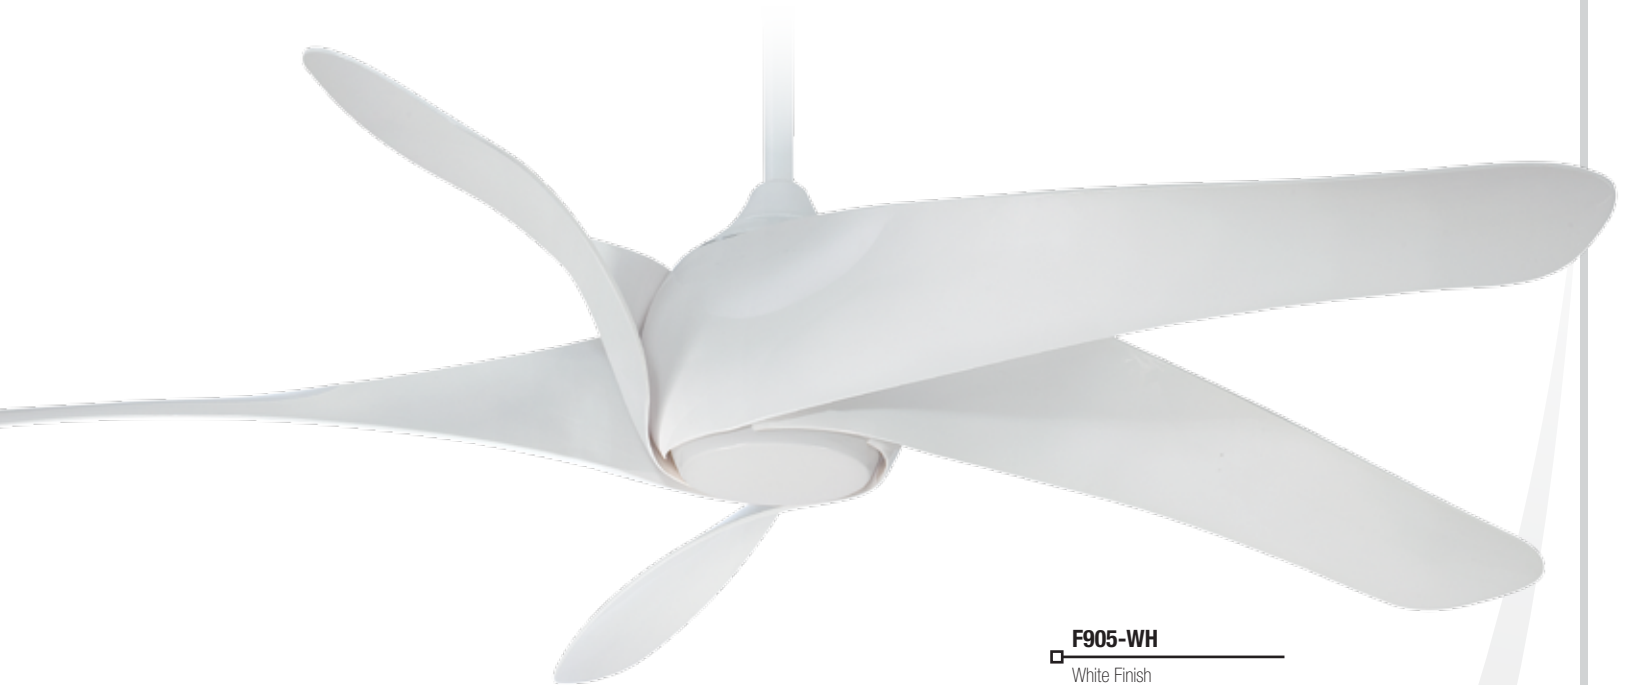

F905-WH

White Finish
with Etched Opal Glass

Shown with Cap for Non-Light Use