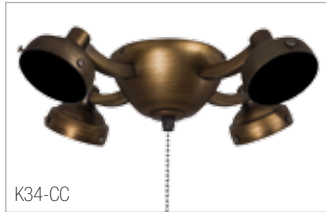

Please Note: All Light Kits Include Chain with Decorative Fab. (Not Shown)

Universal Light Kits

K34

Four Light
13W Spiral Medium Base
(Included)
2 1/4" Side Shade
11 3/4"Dia. x 2 3/4"H

K34-BN

K34-BCW

K34-BS