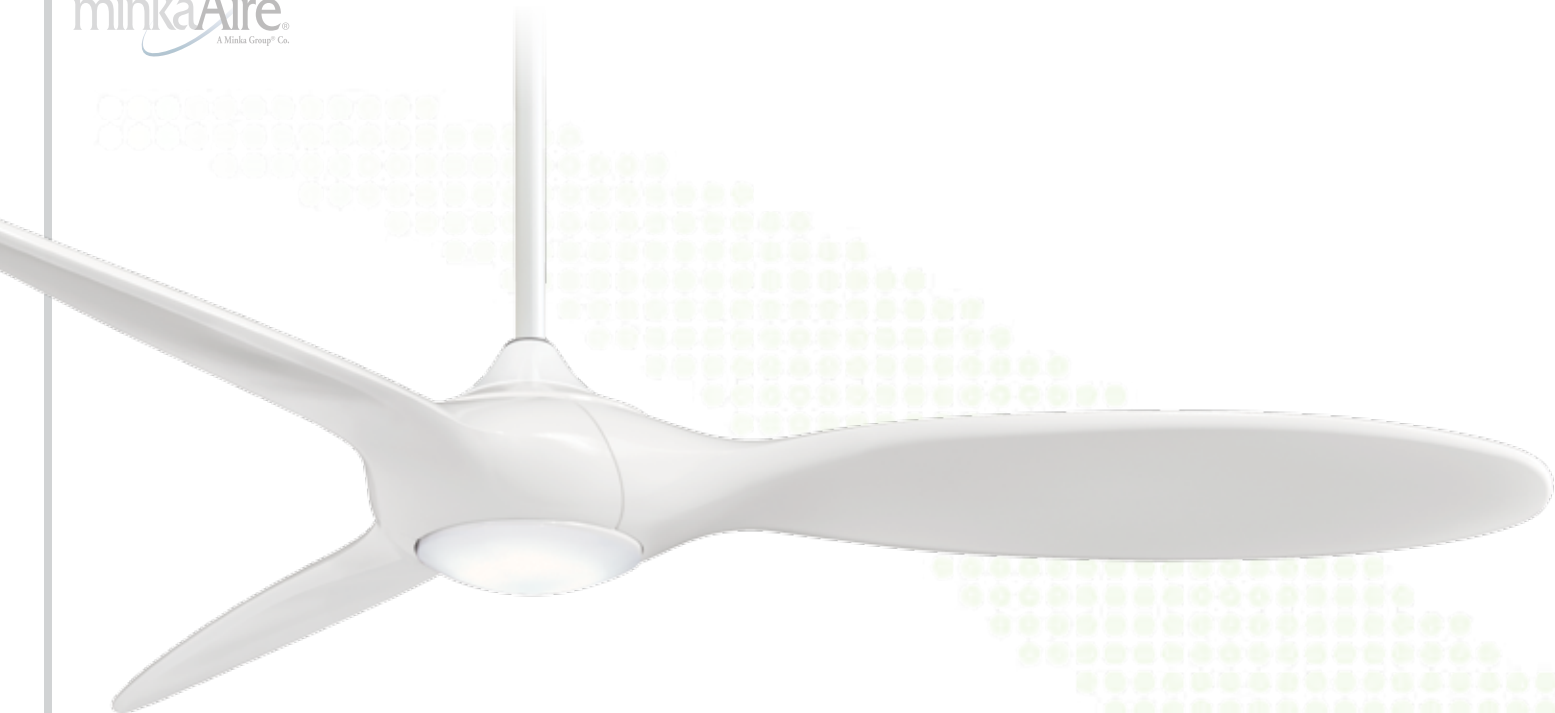

F838L-WH

White Finish
White Blades
with Etched Lens