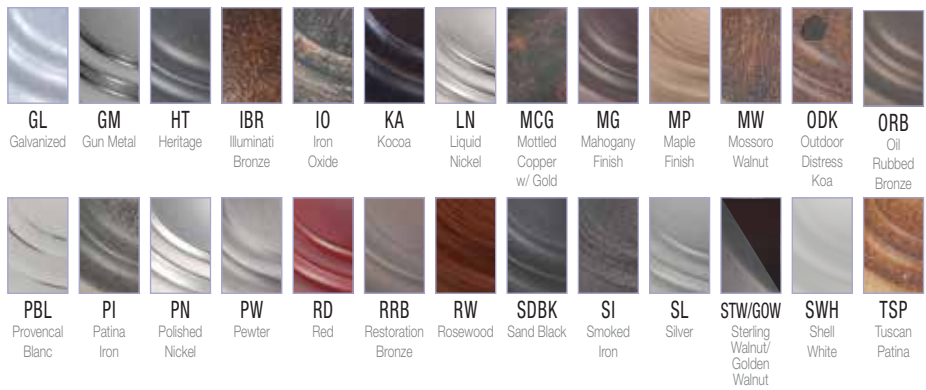

Minka-Aire® offers a full selection of downrods in 59 finishes and 8 lengths to complement any Minka-Aire® ceiling fan.

* A245 3/4" I.D. is also available in PR (Primer) finish.

** For F524-ABD, only.

*** For F581, only.