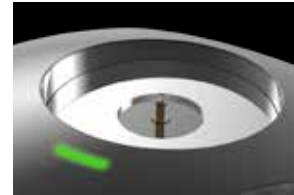

USB to Micro USB Cable

MagDock Battery Indicator