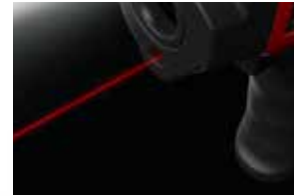

1340 LUX Spot Light

Red Laser Guide