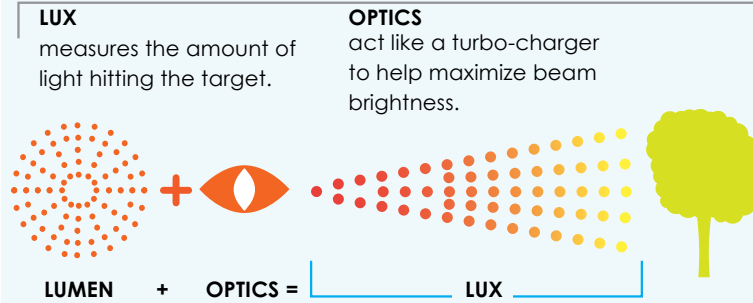

MEASURING BRIGHTNESS: