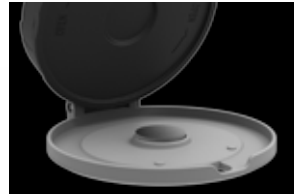

Hanging Hole