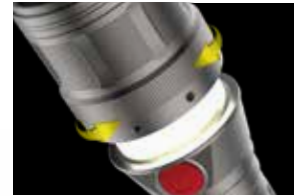

NEBO® TWYST™Z

WORK LIGHT, LANTERN & FLASHLIGHT

Introducing the newest member of the TWYST™ lineup...TWYST™Z! The TWYST™Z features the same C-O-B lighting options as the original TWYST™: a high-power work light, lantern and flashlight! The TWYST™Z now features a 4x adjustable zoom. A powerful magnetic base also provides convenient hands-free lighting. TWYST™Z...shaping light like never before!

1. **LIGHT**
2. 75 Lumen C-O-B LED Work Light
   - 200 Lumen C-O-B LED Lantern
   - 200 Lumen Flashlight

1. **DESIGN**
2. 4x adjustable zoom
   - Enhanced C-O-B LED Technology
   - Tactical edge
   - Fully dimmable beam
   - Anodized aircraft-grade aluminum; water and impact-resistant
   - Powerful magnetic base

1. **OPERATION**
2. Side-positioned ON/OFF button

1. **BATTERIES**
2. Powered by 4 AAA batteries (included)

1. **SPECS**
- 0.55 lbs.
  - Length: Compacted: 6.3125" / Extended: 6.75"
  - Diameter: (Head) 1.75" / (Barrel) 1"

AVAILABLE COLORS

NEBO® TWYST™

WORK LIGHT, LANTERN & FLASHLIGHT

The TWYST™ features a high-power work light, lantern and flashlight all in one! The TWYST™ uses a revolutionary new C-O-B LED technology that allows the shaping of light into full 3D patterns, giving optimal, bright, uniform light exactly where it's needed. Retractable base stabilizers are positioned at the bottom of the TWYST™ to give added stability on uneven surfaces. A powerful magnetic base also provides convenient hands-free lighting.

1. **LIGHT**
2. 110 Lumen C-O-B LED Work Light
   - 250 Lumen C-O-B LED Lantern
   - 3400 LUX LED Flashlight

1. **DESIGN**
2. Enhanced C-O-B LED Technology
   - Tactical edge
   - Fully dimmable beam
   - Anodized aircraft-grade aluminum; water and impact-resistant
   - Retractable base stabilizers
   - Powerful magnetic base

1. **OPERATION**
2. Side-positioned ON/OFF button

1. **BATTERIES**
2. Powered by 4 AA batteries (included)