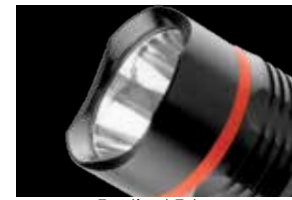

Tactical Edge & Convex Lens

4x Adjustable Zoom

Extendable Body Reveals C-O-B LED

Powerful Magnetic Base

Tactical Edge

Anodized Aircraft-Grade Aluminum

Extendable Body Reveals C-O-B LED

Powerful Magnetic Base

NEBO® SLYDE

FLASHLIGHT & WORK LIGHT

Combining the best that NEBO® has to offer, the SLYDE™ features a powerful LED flashlight and C-O-B work light all in one. At first glance, the SLYDE™ appears to be a simple, strong flashlight, emitting 250 lumens of intense white light...and it is! However, you will see the SLYDE™ is much more. The body of the SLYDE™ conceals a powerful 190 lumen work light. To reveal the C-O-B work light, just SLYDE to open!