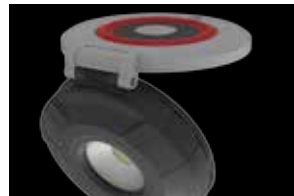

Magnetic Attachment

Powerful Magnetic Base