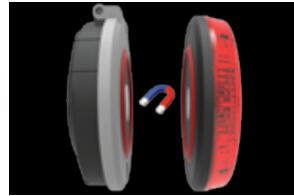

180° Adjustable Stand