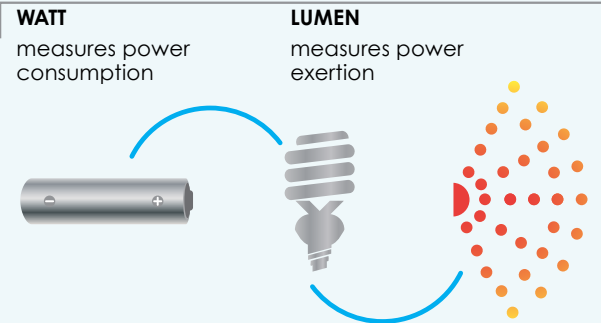

LIGHTING 101

GAUGING LED PERFORMANCE

Measuring the brightness of light is not a very straight-forward task. Currently, the most common measure of brightness is the lumen rating. Lumens replaced the old wattage-rating system because modern lights consume far less power and are much brighter.

A single lumen is the measure of energy that's released from a light. Imagine putting a transparent bubble around a light bulb and being able to measure all of the energy that flows through the bubble — this is how lumens are measured.

At NEBO®, we don't live in a bubble and we know that as lighting technology advances, so must the tools used to gauge

the performance. Thus, many of our flashlights are now gauged by lux instead of lumens. Lux isn't a measurement of the amount of energy released — it's a measure of how much light is actually hitting your target.

We've recently introduced flashlights that have advanced optics designed to maximize energy efficiency by tightly focusing the beam of light. So you can light up the mystery across the field without wasting energy by lighting the ground at your feet.

At NEBO® we make flashlights that are designed to meet real-life applications and we use advanced engineering to create lighting products that conserve energy yet blast a powerful beam of light.

MEASURING POWER: