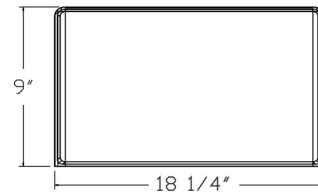

Category

Line Voltage

Page

[H25](#)

Features:

- Pulse Start On Select Models
- Cast Aluminum Housing
- Tempered Clear Glass Lens
- Premium Grade Porcelain Socket-Pulse Rated
- Sealed with High Grade Weatherproof Silicone Gasket
- Pre-wired Teflon-jacketed 9" Pigtail
- Powder Coated Textured Bronze Finish
- Mogul Base Socket for 250W and 400 Models
- 1/2 in. NPS Tapped Back and Sides for Conduit Entrance
- Lamp included in all models
- Suitable for Wet Locations