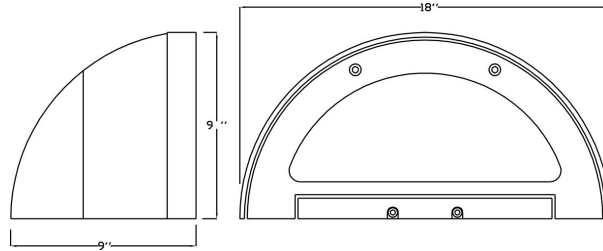

Category Line Voltage
Page [H26](#)

Features:

- Pulse Start on Select Models
- Cast Aluminum Housing
- Quarter Sphere Wall Sconce
- Tempered Clear Glass Lens
- Premium Grade Porcelain Socket-Pulse Rated
- Sealed with High Grade Weatherproof Silicone Gasket
- Pre-wired Teflon-jacketed 9" Pigtail
- Powder Coated Textured Bronze Finish
- Medium-Base E26 Socket for MH Models
- 1/2 in. NPS Tapped Back and Sides for Conduit Entrance
- Lamp Included in all models
- Suitable for Wet Locations