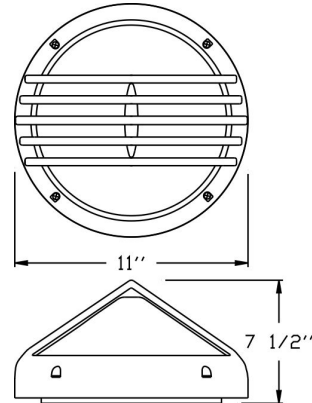

OUTDOOR BULKHEAD LIGHT - WHITE, FROSTED GLASS LENS

Category

Line Voltage

Page

[H14](#)

Features:

- Material: Cast Aluminum
Silicone Gasket
- Socket: Premium grade Porcelain socket - Pulse Rated
- Gasket: Sealed with High Grade Weatherproof Silicone Gasket
- Wiring: Pre-wired Teflon-jacketed 9" Pigtail
- Voltage: 120 Volts
- Lens type: Frosted Glass Lens