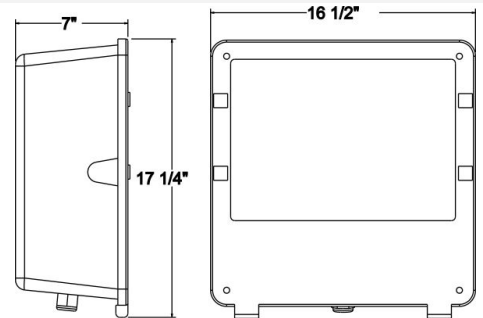

Category

Line Voltage

Page

[H30](#)

Features:

- Pulse Start (PS) on Select Models
- Cast Aluminum Housing
- Tempered Clear Glass Lens
- Premium Grade Porcelain Socket-Pulse Rated
- Sealed with High Grade Weatherproof Silicone Gasket
- Pre-wired Teflon-jacketed 9" Pigtail
- Powder Coated Textured Bronze Finish
- Hinged Front Housing for Easy Relamping
- Mogul-Base Socket
- Mounting Yoke
- Lamp Included in all models
- Suitable for Wet Locations