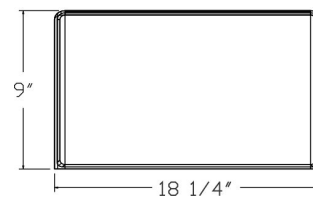

Category

Line Voltage

Page

[H25](#)

Features:

- Pulse Start On Select Models
- Cast Aluminum Housing
- Tempered Clear Glass Lens
- Premium Grade Porcelain Socket-Pulse Rated
- Sealed with High Grade Weatherproof Silicone Gasket
- Pre-wired Teflon-jacketed 9" Pigtail
- Powder Coated Textured Bronze Finish
- Mogul Base Socket for 250W and 400 Models
- 1/2 in. NPS Tapped Back and Sides for Conduit Entrance
- Lamp included in all models
- Suitable for Wet Locations