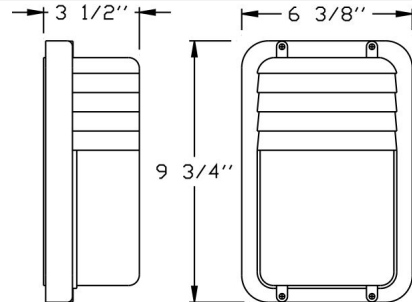

Category

Line Voltage

Page

[H16](#)

Features:

- Material: Cast Aluminum
- Socket: Premium grade Porcelain socket - Pulse Rated
- Gasket: Sealed with High Grade Weatherproof Silicone Gasket
- Wiring: Pre-wired Teflon-jacketed 9" Pigtail
- Voltage: 120 Volts
- Lens type: Opal Polycarbonate Lens
- Color: Available in Brown or White Powder Coated Finish