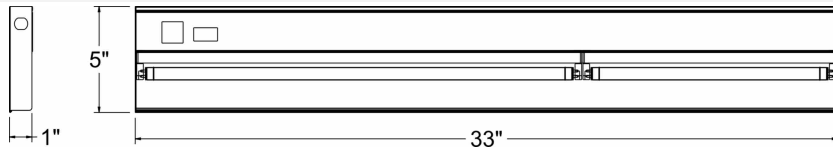

Catalog#: UCL-33
33" UNDER CABINET LIGHT 21W ELECTRONIC

Category	LIGHTING
Page	F25 , H44
Barcode	6-15624-87271-3

Dimensions:

Width	33"
Height	5"
Depth	1"

Features:

33" Under Cabinet Electronic Ballast
One 8W T5 & One 12W T5
120~125 VAC
Electronic Class P Ballast
Switch Included
Heavy Gage Steel with Flush Ends
K.O.s on Top, Sides, and Back
Backed White Enamel With Rust Inhibiting Phosphate Coat

Specifications:

Color	White

Packaging Info:

Std Pkg	1
Weight	4.875

Line Drawings: