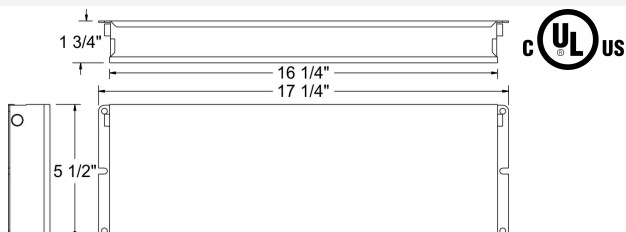

Packaging Info:

Std Pkg	1
Weight	54

Line Drawings:

**Catalog#: BAL50HPSKIT
50W-HPS BALLAST KIT**

Category	Line Voltage
Page	H40
Barcode	6-15624-37581-8

Description:

Ballast & Ignitor

Specifications: