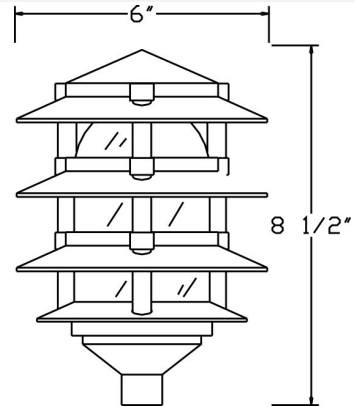

Catalog#: 2047
4-TIER COMP. FLUOR. PAGODA LIGHT

Category

Line Voltage

Page

[H1](#)

Specifications:

Material	Cast Aluminum
Socket	Premium Grade Porcelain socket with Nickel contacts and Teflon-jacketed wire leads
Gasket	Sealed with High Grade Weatherproof Silicone Gasket
Wiring	Pre-wired with 24" SPT-1 Cord
Voltage	120 Volts
Lamp type	PLQ13 13W Lamp Included
Lens type	Frosted Glass Lens - Standard, Clear lens by request
Accessories	4-Tier 8" Extension Wand
Certification	

Cat. No.	Finishes	UPC
2047-BK	Black	615624264501
2047-BR	Bronze	615624267687
2047-GN	Green	615624264518
2047-VG	Verde Green	615624264525