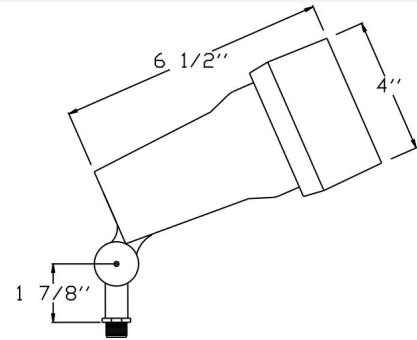

Specifications:

Material	Cast Aluminum
Socket	Premium Grade Porcelain socket with Nickel contacts and Teflon-jacketed wire leads
Gasket	Sealed with High Grade Weatherproof Silicone Gasket
Wiring	Pre-wired with 24" SPT-1 Cord
Voltage	120 Volts
Lamp type	PAR20 Lamp Not Included, 50W Max.
Lens type	Tempered Glass Lens
Accessories	O-Ring Silicone Gasket
Certification