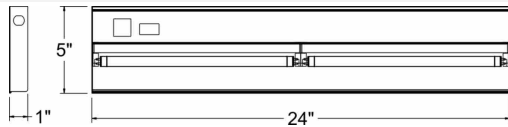

Line Drawings: