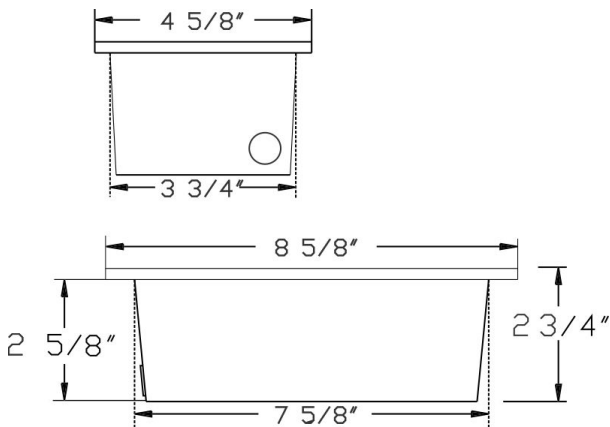

Cat. No.	UPC
S710H-PLQ9	615624373869