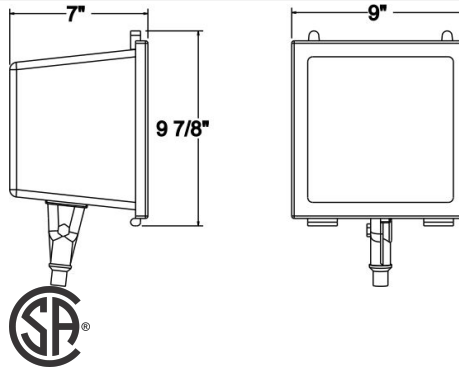

Cat. No.	Lamp	Lumens	CRI	Wattage	Ballast	UPC
HFL2-MH175-PS	Metal Halide	11700 lm	65	175W	120/208/240/277V Quad Tap CWA	615624376280
HFL2S-MH175-PS	Metal Halide	11700 lm	65	175W	120/208/240/277V Quad Tap CWA	615624376297
HFL2S-MH175	Metal Halide	11700 lm	65	175W	120/208/240/277V Quad Tap CWA	615624375122