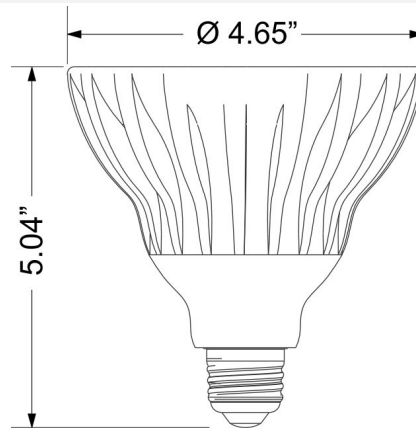

Catalog Number	UPC	Efficacy	Color Temperature	Emission Color	Lumens	CRI
LPAR38-16W-D-WW	615624387941	50 lm/W	3000K	Warm White	800 lm	80
LPAR38-16W-D-CW	615624387934	56 lm/W	4700K	Cool White	900 lm	75