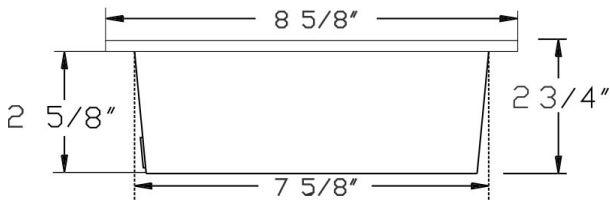

Dimensions:

Cat. No.	UPC
S710H-E26	615624373821

Catalog#: S710H-LED-120V
120V LED STEP LIGHT HOUSING

Category Line Voltage
Page [H12](#) / [38](#) [39](#) [40](#) (LED Catalog)

Features:

Material	Powder Coated Cast Aluminum
Gasket	Sealed with High Grade Weatherproof Silicone Gasket
Wiring	Pre-wired 9" 18/2 SPT-1 Cord
Voltage	120 Volts
Power	5.70W Input Power
Color Temperature	4000K
Accessories	Silicone Gasket Fits with S710C , S711C or S713C Coverplates