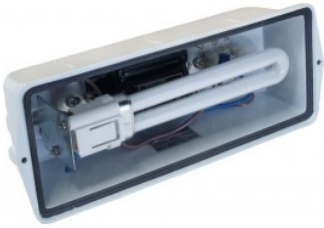

Catalog#: 7210H-PL9
PL9 HOUSING FOR 7210 SERIES

Category Line Voltage
Page [H11](#)

Features:

Material	Powder Coated Cast Aluminum
Socket	Premium Grade Porcelain Socket
Gasket	Sealed with High Grade Weatherproof Silicone Gasket
Wiring	Pre-wired 9" 18/2 SPT-1 Cord
Lamp type	PL9 Lamp Included
Accessories	Silicone Gasket Fits with 7210C or 7212C Coverplates