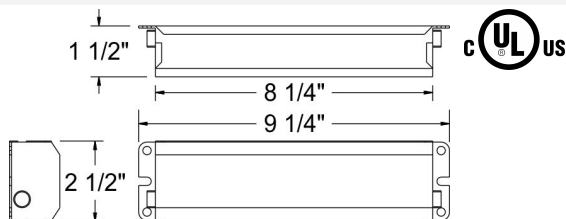

Catalog#: BAL650C-4PIN
EMERG. BALLAST 650 LUMENS RECESS 4-PIN

Category	Line Voltage
Page	F23 / H38
Barcode	6-15624-87318-5

Features:

- 120/277 VAC, Fully Automatic Operation
- 280mA Charging Current
- 24Hr Recharging Time
- 90 min of Emergency Operation
- Wireway or Fixture Mount
- Battery, Charger, Inverter Circuit in a Single Package

Specifications:

Compatible with most One-, Two-, Three-, and Four-Lamp Electronic Standard and Dimming AC Ballasts

Operates:

- One 13W - 42W
- Two 13W - 39W Twin, Quad, Triple Twin Long Compacts or 2D Lamps

Packaging Info:

Std Pkg	1
Weight	20.5

Line Drawings: