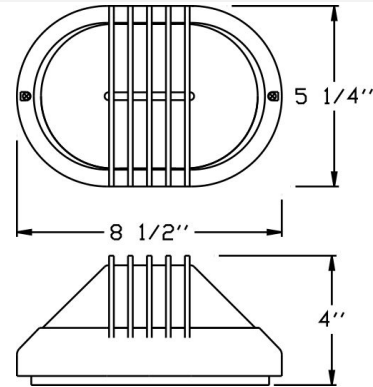

Category

Line Voltage

Page

[H15](#)

Features:

- Material: Cast Aluminum
Silicone Gasket
- Socket: Premium grade Porcelain socket - Pulse Rated
- Gasket: Sealed with High Grade Weatherproof Silicone Gasket
- Wiring: Pre-wired Teflon-jacketed 9" Pigtail
- Voltage: 120 Volts
- Lens type: Frosted Glass Lens