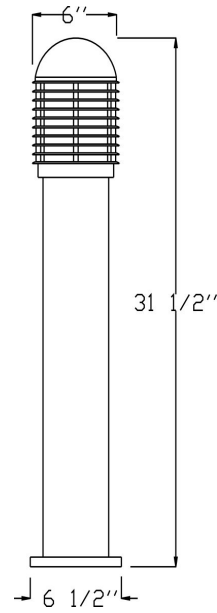

Catalog#: 8402
32" COMPLETE BOLLARD MEDIUM BASE SOCKET, NO-LAMP

Category

Line Voltage

Page

[H18](#)

Features:

- Material: Cast Aluminum
- Voltage: 120 Volts
- Lamp type: - Medium Base E26 Socket Lamp
  Not Included
- Lens type: Opal Polycarbonate Lens
- HID Ready - Select a [Conversion Kit](#)
- Includes Mounting Hardware and Anchors

Cat. No.	Finishes	UPC
8402-BK	Black	615624271196
8402-BR	Bronze	615624271202