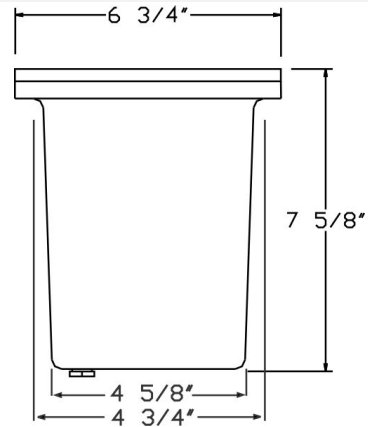

Cat. No.	Finishes	UPC
FG5213	Black	615624267922