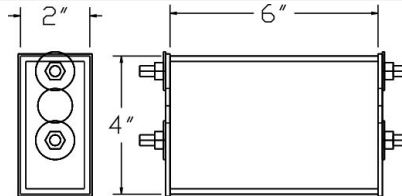

Features:

- Sturdy Die-Cast Aluminum
- Dark Bronze Polyester Powder-Coat Finish
- Gaskets and Mounting Bolts Included
- Adjustable Direct Pole

Specifications:

Material Cast Aluminum

Cat. No.	UPC
PM-HFL	615624375184