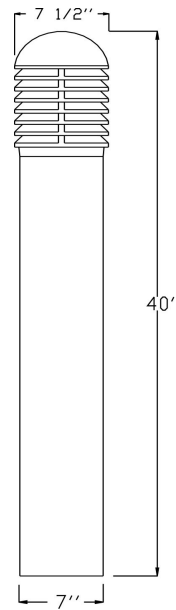

Catalog#: 8340
40" SPEC-GRADE BOLLARD WITH SOCKET NO-LAMP

Category

Line Voltage

Page

[H19](#)

Features:

- Material: Heavy-Duty Cast Aluminum
- Lamp type: Medium Base E26 Socket Lamp
  Not Included
- Accessories: 6 levels of Tempered Glass
  Includes Mounting Hardware and Anchors
  Optional [Conversion Kit](#) Available

Cat. No.	Finishes	UPC
8340-BK	Black	615624271172
8340-BR	Bronze	615624271189