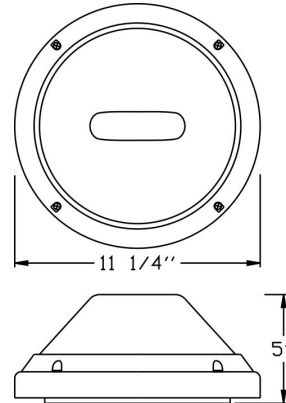

OUTDOOR BULKHEAD LIGHT - WHITE, FROSTED GLASS LENS

Category

Line Voltage

Page

[H14](#)

Features:

- Material: Cast Aluminum
Silicone Gasket
- Socket: Premium grade Porcelain socket -
Pulse Rated
- Gasket: Sealed with High Grade
Weatherproof Silicone Gasket
- Wiring: Pre-wired Teflon-jacketed 9"
Pigtail
- Voltage: 120 Volts
- Lens type: Frosted Glass Lens