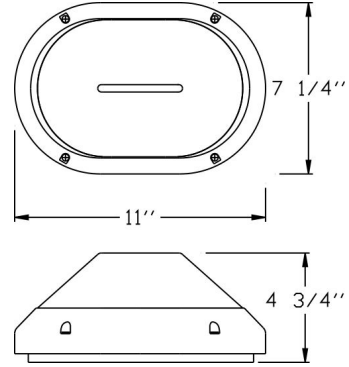

Features:

- Material Cast Aluminum
  Silicone Gasket
- Socket Premium grade Porcelain socket - Pulse Rated
- Gasket Sealed with High Grade Weatherproof Silicone Gasket
- Wiring Pre-wired Teflon-jacketed 9" Pigtail
- Lens type Frosted Glass Lens