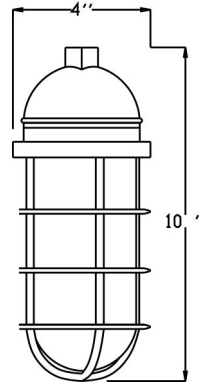

Cat. No.	Finishes	UPC
VPB3	Clear	615624374354

Catalog#: VPP2
150W VAPOR PROOF FIXTURE - PENDANT MOUNT

Category Line Voltage
Page [H17](#)

Features:

- Material Die Cast Aluminum with Die Cast Guard
- Socket Premium grade Porcelain socket - Pulse Rated
- Gasket Sealed with High Grade Weatherproof Silicone Gasket
- Wiring Pre-wired Teflon-jacketed 9" Pigtail
- Lamp type Medium Base E26 Socket Lamp Not Included, 150W Max.
- Accessories Silicone Gasket
1/2" NPS Hub Size
Clear Glass Jar