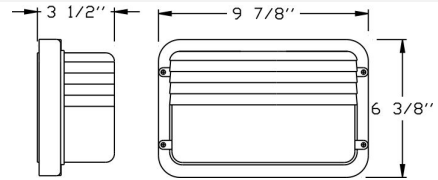

Catalog#: 7607 SERIES

OUTDOOR BULKHEAD LIGHT- BRONZE OR WHITE, OPAL POLYCARBONATE LENS

Category

Line Voltage

Page

[H16](#)

Features:

- Material: Cast Aluminum
Silicone Gasket
- Socket: Premium grade Porcelain socket - Pulse Rated
- Gasket: Sealed with High Grade Weatherproof Silicone Gasket
- Wiring: Pre-wired Teflon-jacketed 9" Pigtail
- Voltage: 120 Volts
- Lens type: Opal Polycarbonate Lens