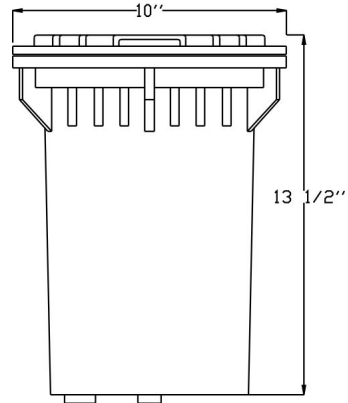

Features:

- Material: Fiberglass
- Voltage: 120/208/240/277 Quad Tap CWA
- Lamp type: Double Ended 70W Metal Halide Lamp Included
- Lens type: Heavy-Duty Tempered Glass Lens
- Accessories: Stainless Steel Screws
  3 Holes on the bottom: 1-SJT Cord, 1-Plug and 1-Blank