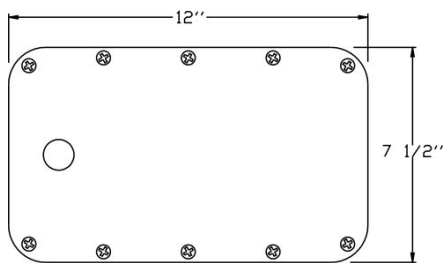

Finish

Bronze

Cat. No.	UPC
UGJB	615624374309

Catalog#: HCM1 SERIES
SQ. CANOPY CEILING MOUNT LIGHT

Category Line Voltage
Page [H33](#)

Description:

- Pulse Start on Select Models
- Cast Aluminum Housing
- Polycarbonate Lens
- Premium Grade Porcelain Socket
- Sealed with High Grade Weatherproof Silicone Gasket
- Pre-wired Teflon-jacketed 9" Pigtail
- Powder Coated Textured Bronze Finish
- Medium Base E26 Socket
- Lamp Included in both models
- Suitable for Damp Locations