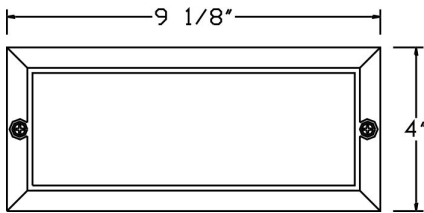

Cat. No.	Finishes	UPC
FG5712-MH100	Bronze	615624272964

Catalog#: 7210C
STEP LIGHT COVER PLATE

Category Line Voltage
Page [G38](#) / [H11](#)

Features:

- Material Cast Aluminum
- Socket Premium Grade Porcelain Socket
- Pulse Rated
- Gasket Sealed with High Grade
Weatherproof Silicone Gasket
- Wiring Pre-wired Teflon-Jacketed 9"
Pigtail
- Lens type Frosted Glass Lens
- Housing Fits with [7210H-E26](#) and
[7210H-PL9](#)