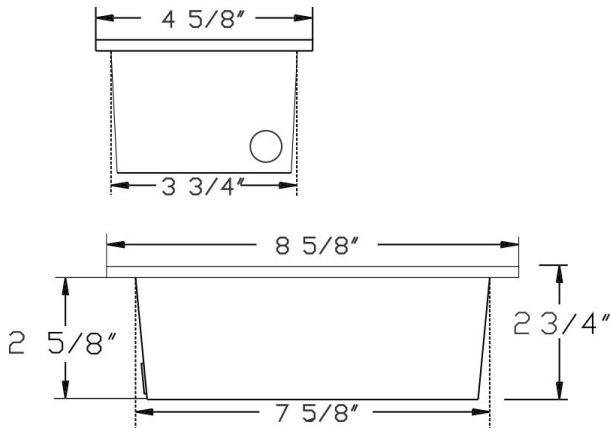

Features:

Material Powder Coated Cast Aluminum
Voltage 120 Volts
Lamp type PLQ13 13W Lamp Included
Accessories Silicone Gasket
Fits with [S710C](#), [S711C](#) or [S713C](#)
Coverplates