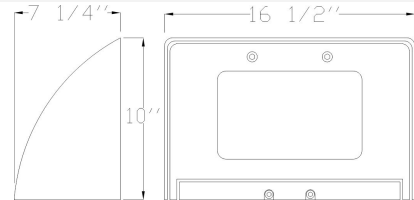

Category

Line Voltage

Page

[H26](#)

Features:

- Pulse Start on Select Models
- Cast Aluminum Housing
- Tempered Clear Glass Lens
- Premium Grade Porcelain Socket-Pulse Rated
- Sealed with High Grade Weatherproof Silicone Gasket
- Pre-wired Teflon-jacketed 9" Pigtail
- Powder Coated Textured Bronze Finish
- Medium-Base Socket
- 1/2 in. NPS Tapped Back and Sides for Conduit Entrance
- Lamp included in both models
- Suitable for Wet Locations