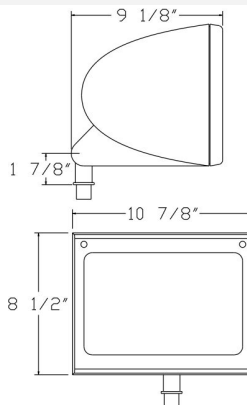

Specifications:

Ballast 120/208/240/277V
Quad Tap CWA

Lamp type Metal Halide (MH) 150W,
11700 lm, 65 CRI Color Rendition

Cat. No.	UPC
HFL3-MH150-PS	615624388122