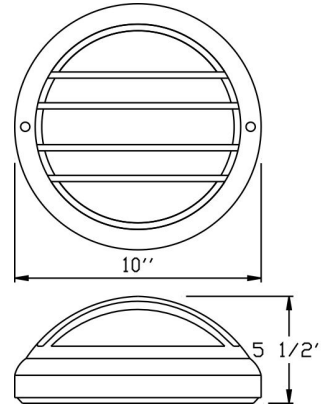

Features:

- Material: Cast Aluminum
  Silicone Gasket
- Socket: Premium grade Porcelain socket - Pulse Rated
- Gasket: Sealed with High Grade Weatherproof Silicone Gasket
- Wiring: Pre-wired Teflon-jacketed 9" Pigtail
- Voltage: 120 Volts
- Lens type: Opal Polycarbonate Lens