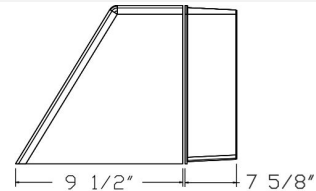

Category

Line Voltage

Page

[H25](#)

Features:

- Pulse Start On Select Models
- Cast Aluminum Housing
- Tempered Clear Glass Lens
- Premium Grade Porcelain Socket-Pulse Rated
- Sealed with High Grade Weatherproof Silicone Gasket
- Pre-wired Teflon-jacketed 9" Pigtail
- Powder Coated Textured Bronze Finish
- Mogul Base Socket for 250W and 400 Models
- 1/2 in. NPS Tapped Back and Sides for Conduit Entrance
- Lamp included in all models
- Suitable for Wet Locations