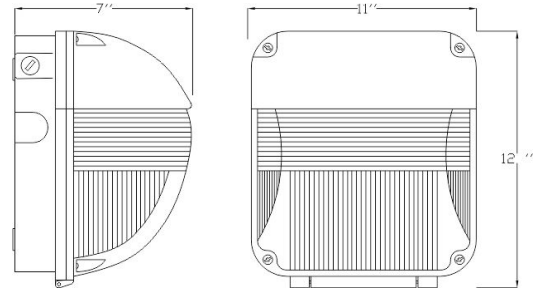

Category Line Voltage
Page [H21](#)

Features:

- Die-Cast Aluminum Back Housing
- Textured Bronze Finish
- Premium grade Porcelain socket - Pulse Rated
- Sealed with High Grade Weatherproof Silicone Gasket
- Pre-wired Teflon-jacketed 9" Pigtail
- Vandal-Resistant Color-Matched Polycarbonate Front Housing
- Clear Polycarbonate Ribbed Lens
- Aluminum Reflector
- Hinged Front Housing for Easy Relamping
- Euro-Style Fluorescent Wall Pack
- Suitable for Wet Locations