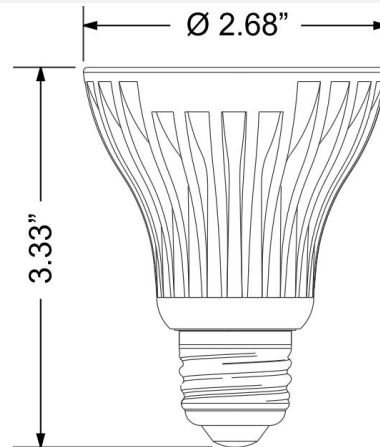

Catalog Number	UPC	Efficacy	Color Temperature	Emission Color	Lumens	CRI
LPAR20-8W-D-WW	615624387927	43 lm/W	3000K	Warm White	350 lm	80
LPAR20-8W-D-CW	615624387910	48 lm/W	4700K	Cool White	390 lm	75