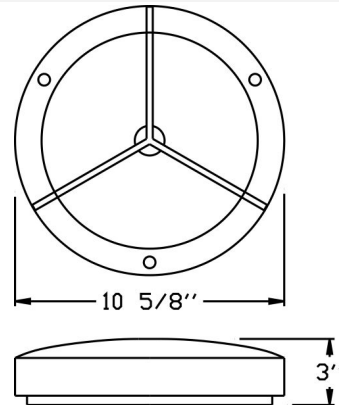

OUTDOOR BULKHEAD LIGHT - WHITE, FROSTED GLASS LENS

Category

Line Voltage

Page

[H13](#)

Features:

- Material: Cast Aluminum
Silicone Gasket
- Socket: Premium grade Porcelain socket - Pulse Rated
- Gasket: Sealed with High Grade Weatherproof Silicone Gasket
- Wiring: Pre-wired Teflon-jacketed 9" Pigtail
- Voltage: 120 Volts
- Lens type: Frosted Glass Lens