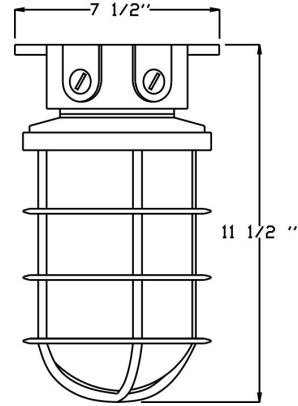

Cat. No.	Finishes	UPC
VPB2	Clear	615624374347

Catalog#: VPB3
300W VAPOR PROOF FIXTURE - CEILING MOUNT

Category

Line Voltage

Page

[H17](#)

Features:

- Material: Die Cast Aluminum with Die Cast Guard
- Socket: Premium grade Porcelain socket - Pulse Rated
- Gasket: Sealed with High Grade Weatherproof Silicone Gasket
- Wiring: Pre-wired Teflon-jacketed 9" Pigtail
- Lamp type: Medium Base E26 Socket Lamp Not Included, 300W Max.
- Accessories: Silicone Gasket
1/2" NPS Hub Size
Clear Glass Jar