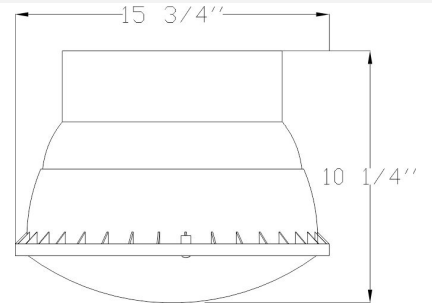

Description:

- Pulse Start on Select Models
- Cast Aluminum Housing
- Deluxe Garage Light
- Removable Upper Aluminum Reflector
- Band to illuminate ceiling
- Polycarbonate Reflector
- Round Cast Aluminum Housing
- Premium Grade Porcelain Socket
- Sealed with High Grade Weatherproof Silicone Gasket
- Pre-wired Teflon-jacketed 9" Pigtail
- Powder Coated Finish
- Medium Base E26 Socket for HPS & MH models
- Lamp Included in all models
- Suitable for Damp Locations