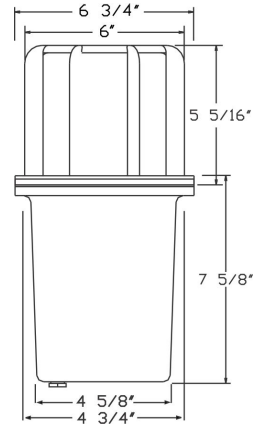

Cat. No.	Finishes	UPC
5213	Black	615624267892

Catalog#: 5214
120V PAR38 WELL LIGHT W/ CANOPY - BLACK

Category Line Voltage
Page [H8](#)

Features:

Material Cast Aluminum
Voltage 120 Volts
Lamp type PAR38 Lamp Not Included,
75W Max.
Lens type Tempered Glass Lens
Accessories 3 Holes on the bottom: 1 SJT
Cord, 1-Plug and 1-Blank
24" SJT Cord