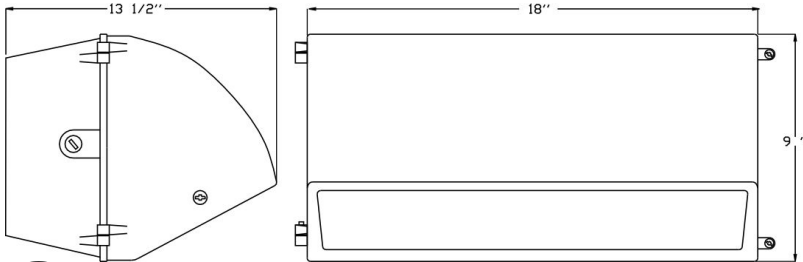

Category

Line Voltage

Page

[H24](#)

Features:

- Pulse Start on Select Models
- Cast Aluminum Housing
- Semi-Cutoff Design
- Tempered Clear Glass Lens
- Premium Grade Porcelain Socket-Pulse Rated
- Sealed with High Grade Weatherproof Silicone Gasket
- Pre-wired Teflon-jacketed 9" Pigtail
- Powder Coated Textured Bronze Finish
- Hinged Front Housing for Easy Relamping
- Medium Base E26 Socket for 150W and 175W Models
- Mogul Based Socket for 250W and 400W Models
- 1/2 in. NPS Tapped Back and Sides for Conduit Entrance
- Lamp Included in all models
- Suitable for Wet Locations