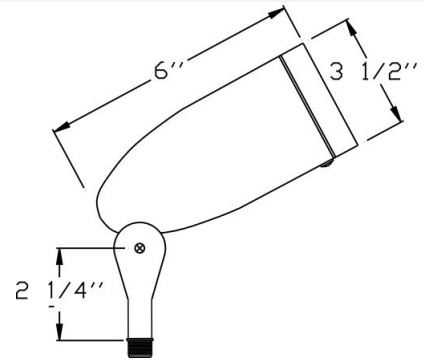

Specifications:

Material	Composite
Socket	Premium Grade Porcelain socket with Nickel contacts and Teflon-jacketed wire leads
Gasket	Sealed with High Grade Weatherproof Silicone Gasket
Wiring	Pre-wired with 24" SPT-1 Cord
Voltage	120 Volts
Lamp type	PAR20 Lamp Not Included, 50W Max.
Lens type	Convex Acrylic Lens
Accessories	O-Ring Silicone Gasket
Certification