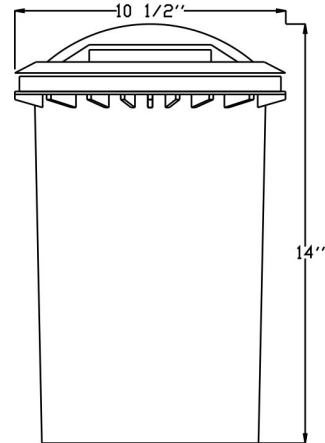

Cat. No.	Finishes	UPC
5710-MH100	Stainless Steel	615624269865

Catalog#: 5711-MH100
STAINLESS STEEL MH100 WELL LIGHT

Category Line Voltage
Page [H9](#)

Features:

- Material: Stainless Steel Construction in PVC Sleeve
- Voltage: 120/208/240/277 Quad Tap CWA
- Lamp type: Double Ended 100W Metal Halide Lamp Included
- Lens type: Heavy-Duty Tempered Glass Lens
- Accessories: Stainless Steel Screws
1 Hole on the bottom with SJT Cord