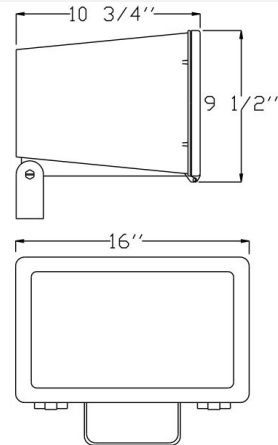

Catalog#: HFL5 SERIES
HID FLOODLIGHT FOR HFL5 SERIES

Category

Line Voltage

Page

[H31](#)

Features:

- Pulse Start (PS) on Select Models
- Cast Aluminum Housing
- Tempered Clear Glass Lens
- Premium Grade Porcelain Socket-Pulse Rated
- Sealed with High Grade Weatherproof Silicone Gasket
- Pre-wired Teflon-jacketed 9" Pigtail
- Powder Coated Textured Bronze Finish
- Hinged Front Housing for Easy Relamping
- Mogul-Base Socket
- Mounting Yoke
- Lamp Included in all models
- Suitable for Wet Locations