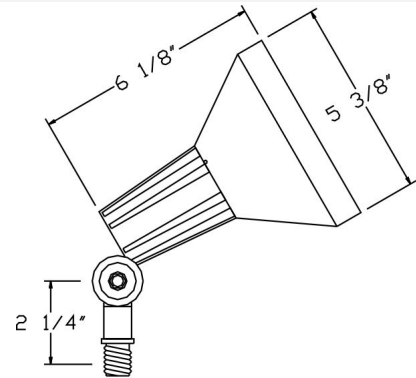

Cat. No.	Finishes	UPC
HL31-COP	Copper	615624387699

Catalog#: HL2
PAR38 BULLET - DIE CAST ALUMINUM

Category Line Voltage
Page [C13](#) / [H6](#)

Specifications:

Material	Cast Aluminum
Socket	Premium Grade Porcelain socket with Nickel contacts and Teflon-jacketed wire leads
Gasket	Sealed with High Grade Weatherproof Silicone Gasket
Wiring	Pre-wired with 24" SPT-1 Cord
Voltage	120 Volts
Lamp type	PAR38 Lamp Not Included, 90W Max.
Accessories	O-Ring Silicone Gasket
Certification	