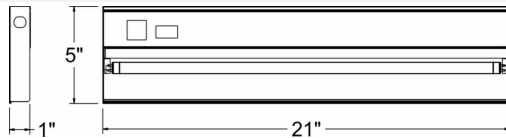

Specifications:

Color	White
-------	-------

Packaging Info:

Std Pkg	1
Weight	3

Line Drawings:

Catalog#: UCL-24
24" UNDER CABINET LIGHT 16W ELECTRONIC

Category	LIGHTING
Page	F25 , H44
Barcode	6-15624-87270-6