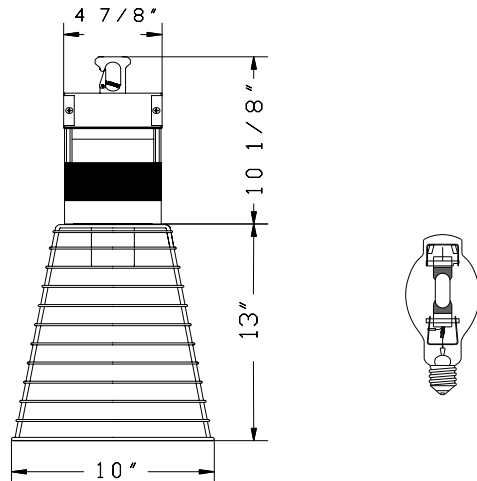

HHB1-MH400-PS

Dimensions

Accessory

- ▶ 11 ga. Steel Wire Guard

HHB1-WG2

Item No.	Description	Std. Pkg.
HHB1-MH400-PS	ALL IN ONE CONST. LIGHT MH400 120~277V PULSE START	1
HHB1-WG2	WIRE GUARD FOR HHB1	5

Catalog#: HHB1-WG
WIRE GUARD FOR HHB1