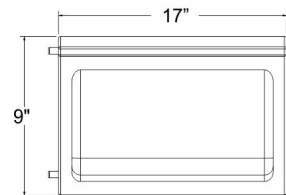

Cat. No.	Lamp	Lumens	CRI	Wattage	Ballast	UPC
HWP4-HPS250	High-Pressure Sodium	28000 lm	22	250W	120/208/240/277V Quad Tap CWA	615624374996
HWP4-MH250-PS	Metal Halide	19100 lm	65	250W	120/208/240/277V Quad Tap CWA	615624376440