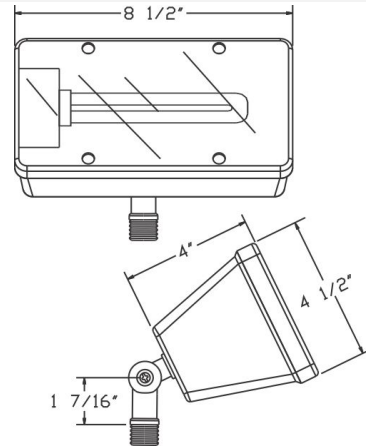

Cat. No.	Finishes	UPC
P613	Black	615624268462