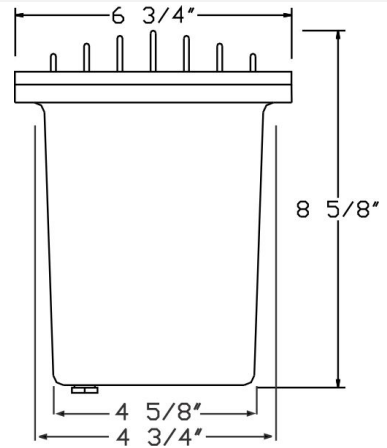

Cat. No.	Finishes	UPC
5212	Black	615624267885