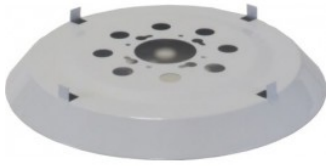

Catalog#: HHB2-CO16
Collar for 16" Prismatic Dome

Category

Line Voltage

Page

[H36](#)

Description:

Collar for 16" Prismatic Dome

Cat. No.	UPC
HHB2-CO16	615624387774