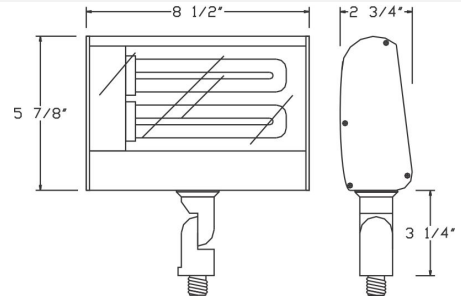

Cat. No.	Finishes	UPC
S626-BK	Black	615624265447
S626-BR	Bronze	615624265454
S626-GN	Green	615624265775
S626-WH	White	615624265461