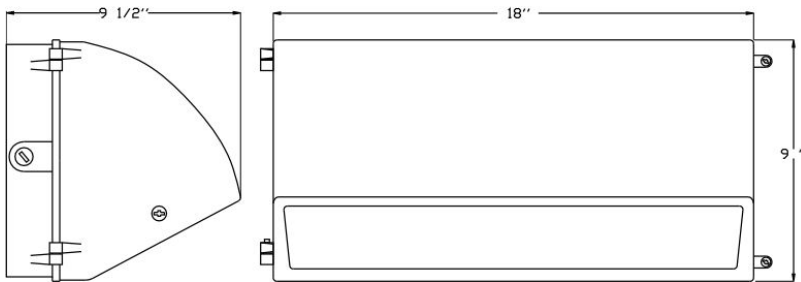

Features:

- Pulse Start on Select Models
- Cast Aluminum Housing
- Semi-Cutoff Design
- Tempered Clear Glass Lens
- Powder Coated Textured Bronze Finish
- Premium Grade Porcelain Socket-Pulse Rated
- Sealed with High Grade Weatherproof Silicone Gasket
- Pre-wired Teflon-jacketed 9" Pigtail
- Hinged Front Housing for Easy Relamping
- Medium Base E26 Socket for 150W and 175W Models
- Mogul Based Socket for 250W and 400W Models
- 1/2 in. NPS Tapped Back and Sides for Conduit Entrance
- Lamp Included in all models
- Suitable for Wet Locations