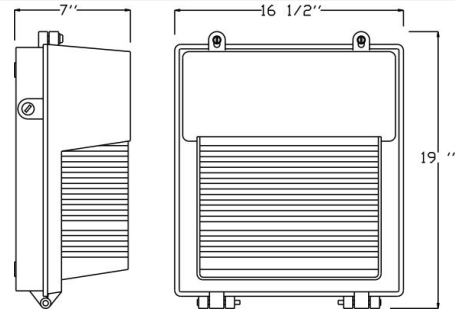

**Catalog#: HWP6 SERIES
 SLIM WALL PACK**

Category

Line Voltage

Page

[H28](#)

Features:

- Cast Aluminum Housing
- Slim line Wall Pack
- Borosilicate Molded Glass Lens
- Premium Grade Porcelain Socket-
- Pulse Rated
- Sealed with High Grade Weatherproof Silicone Gasket
- Pre-wired Teflon-jacketed 9" Pigtail
- Powder Coated Textured Bronze Finish
- Mogul-Base Socket
- 1/2 in. NPS Tapped Back and Sides for Conduit Entrance
- Lamp Included in all models
- Optional Wire Guard [[WG-6](#)] Available
- Suitable for Wet Locations
- Pulse Start on Select Models