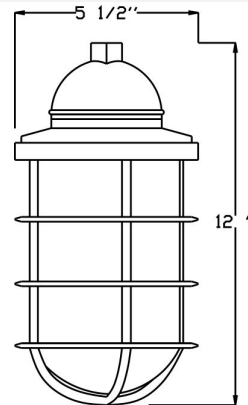

Cat. No.	Finishes	UPC
VPP2	Clear	615624374361

Catalog#: VPP3
300W VAPOR PROOF FIXTURE - PENDANT MOUNT

Category Line Voltage
Page [H17](#)

Features:

Material Die Cast Aluminum with Die Cast Guard
Socket Premium grade Porcelain socket - Pulse Rated
Gasket Sealed with High Grade Weatherproof Silicone Gasket
Wiring Pre-wired Teflon-jacketed 9" Pigtail
Lamp type Medium Base E26 Socket Lamp Not Included, 300W Max.
Accessories Silicone Gasket
 1/2" NPS Hub Size
 Clear Glass Jar