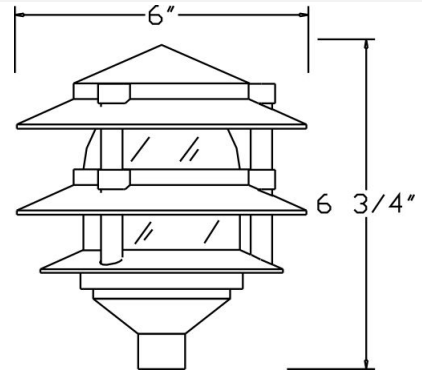

SUBMITTAL SHEETS

LINE VOLTAGE LIGHTING - H

2015

Catalog#: 2033
3-TIER PAGODA LIGHT

Category Line Voltage
Page [H1](#)

Specifications:

Material	Cast Aluminum
Socket	Premium Grade Porcelain Socket with Nickel contacts and Teflon-jacketed wire leads
Gasket	Sealed with High Grade Weatherproof Silicone Gasket
Wiring	Pre-wired with 24" SPT-1 Cord
Voltage	120 Volts
Lamp type	Medium Base E26 Socket Lamp Not Included, 60W Max.
Lens type	Frosted Glass Lens - Standard, Clear lens by request
Accessories	3-Tier 8" Extension Wand
Certifications	