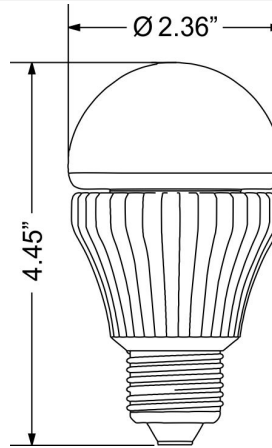

Catalog Number	UPC	Efficacy	Color Temperature	Emission Color	Lumens	CRI
LA19-7W-WW	615624376556	42 lm/W	3000K	Warm White	300 lm	75