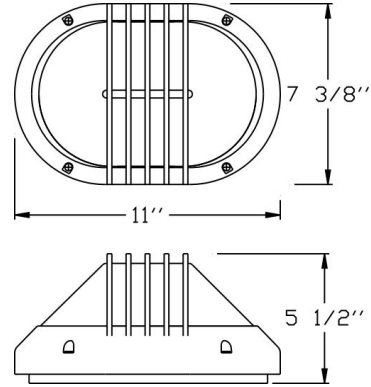

Category

Line Voltage

Page

[H15](#)

Features:

- Material: Cast Aluminum
Silicone Gasket
- Socket: Premium grade Porcelain socket - Pulse Rated
- Gasket: Sealed with High Grade Weatherproof Silicone Gasket
- Wiring: Pre-wired Teflon-jacketed 9" Pigtail
- Voltage: 120 Volts
- Lens type: Frosted Glass Lens