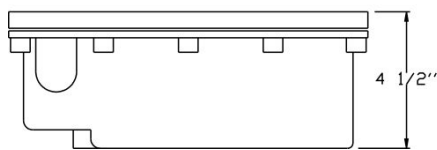

Finish

Bronze

Cat. No.	UPC
UGJB	615624374309

Catalog#: HCM1 SERIES
SQ. CANOPY CEILING MOUNT LIGHT

Category Line Voltage
Page [H33](#)

Description:

- Pulse Start on Select Models
- Cast Aluminum Housing
- Polycarbonate Lens
- Premium Grade Porcelain Socket
- Sealed with High Grade Weatherproof Silicone Gasket
- Pre-wired Teflon-jacketed 9" Pigtail
- Powder Coated Textured Bronze Finish
- Medium Base E26 Socket
- Lamp Included in both models
- Suitable for Damp Locations