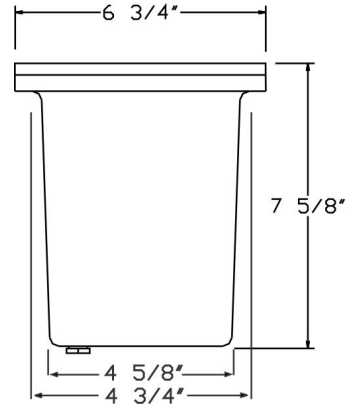

Cat. No.	Finishes	UPC
5212	Black	615624267885

Catalog#: 5213
120V PAR38 WELL LIGHT W/ LOUVER - BLACK

Category Line Voltage
Page [H8](#)

Features:

Material Cast Aluminum
Voltage 120 Volts
Lamp type PAR38 Lamp Not Included, 75W Max.
Lens type Tempered Glass Lens
Accessories 3 Holes on the bottom: 1 SJT Cord, 1-Plug and 1-Blank 24" SJT Cord