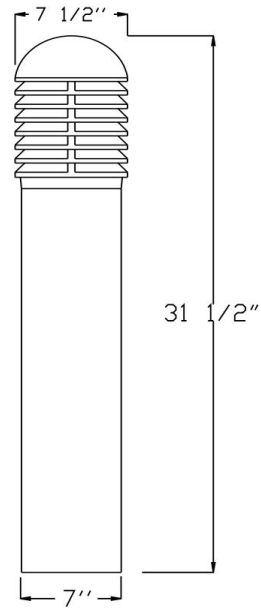

Catalog#: 8330
32" BOLLARD WITH SOCKET NO LAMP

Category

Line Voltage

Page

[H19](#)

Features:

- Material: Heavy-Duty Cast Aluminum
- Lamp type: Medium Base E26 Socket Lamp
Not Included
- Accessories: 6 levels of Tempered Glass
Includes Mounting Hardware and Anchors
Optional [Conversion Kit](#) Available