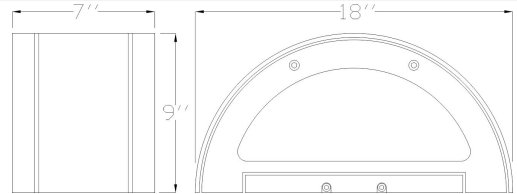

Cat. No.	Lamp	Wattage
HWP11U-HPS150	High-Pressure Sodium	150W
HWP11U-MH175-PS	Metal Halide	175W
HWP11U-MH175	Metal Halide	175W
HWP11U-PL42	PL42	42W