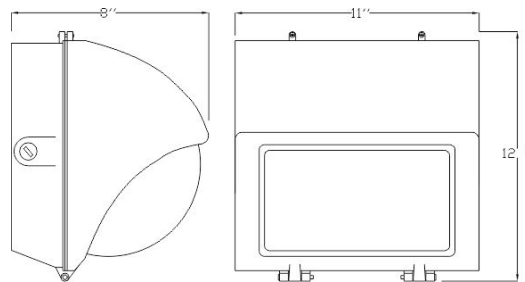

Category

Line Voltage

Page

[H21](#)

Features:

- Cast Aluminum Housing
- Borosilicate Molded Glass Lens
- Premium grade Porcelain socket - Pulse Rated
- Sealed with High Grade Weatherproof Silicone Gasket
- Pre-wired Teflon-jacketed 9" Pigtail
- Powder Coated Textured Bronze Finish
- Hinged Front Housing for Easy Relamping
- Medium-Base Socket 1/2 in. NPS Tapped Back Two Sides for Conduit Entrance
- Semi-Cutoff Design
- Lamp Included in all models
- Suitable for Wet Locations
- Pulse Start on Select Models
- Optional Wire Guard Available [\[WG-12\]](#)