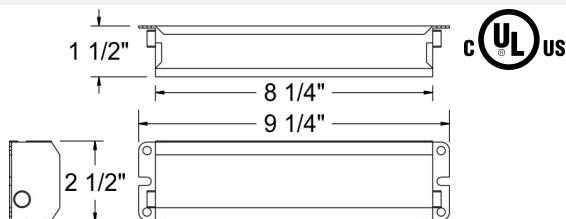

Catalog#: BAL650C-2PIN
EMERG. BALLAST 650 LUMENS RECESS 2-PIN

Category	Line Voltage
Page	F23 / H38
Barcode	6-15624-87263-8

Features:

- 120/277 VAC, Fully Automatic Operation
- 280mA Charging Current
- 24Hr Recharging Time
- 90 min of Emergency Operation
- Wireway or Fixture Mount
- Battery, Charger, Inverter Circuit in a Single Package

Specifications:

Compatible with most One-, Two-, Three-, and Four-Lamp Electronic Standard and Dimming AC Ballasts

Operates:

- One 13W - 26W
- 2-Pin Compact Fluorescent Lamps with GX23 and G24D Bases

Packaging Info:

Std Pkg	1
Weight	19

Line Drawings: