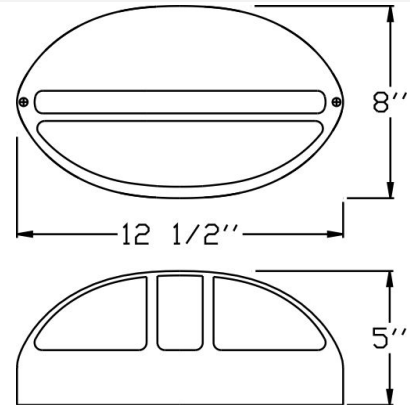

Features:

Material Cast Aluminum
Silicone Gasket

Socket Premium grade Porcelain socket -
Pulse Rated

Gasket Sealed with High Grade
Weatherproof Silicone Gasket

Wiring Pre-wired Teflon-jacketed 9"
Pigtail

Voltage 120 Volts

Lens type Opal Polycarbonate Lens