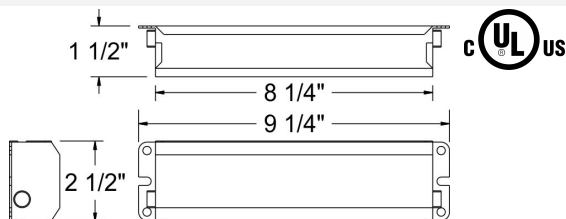

Line Drawings: