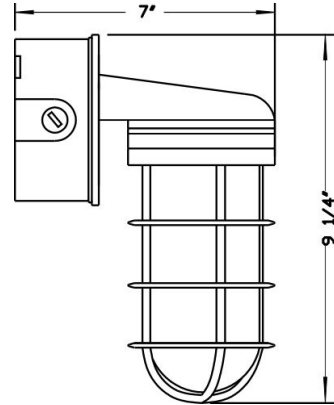

Cat. No.	Finishes	UPC
VPP3	Clear	615624374378

Catalog#: VPW2
150W VAPOR PROOF FIXTURE - WALL MOUNT

Category Line Voltage
Page [H17](#)

Features:

- Material Die Cast Aluminum with Die Cast Guard
- Socket Premium grade Porcelain socket - Pulse Rated
- Gasket Sealed with High Grade Weatherproof Silicone Gasket
- Wiring Pre-wired Teflon-jacketed 9" Pigtail
- Lamp type Medium Base E26 Socket Lamp Not Included, 150W Max.
- Accessories Silicone Gasket
1/2" NPS Hub Size
Clear Glass Jar