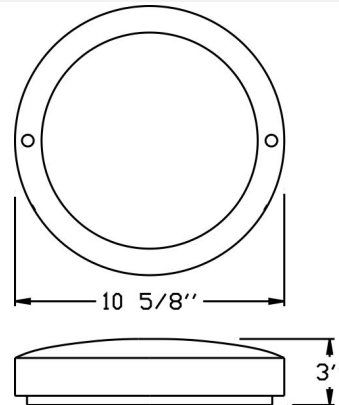

Features:

Material	Cast Aluminum Silicone Gasket
Socket	Premium grade Porcelain socket - Pulse Rated
Gasket	Sealed with High Grade Weatherproof Silicone Gasket
Wiring	Pre-wired Teflon-jacketed 9" Pigtail
Voltage	120 Volts
Lens type	Frosted Glass Lens