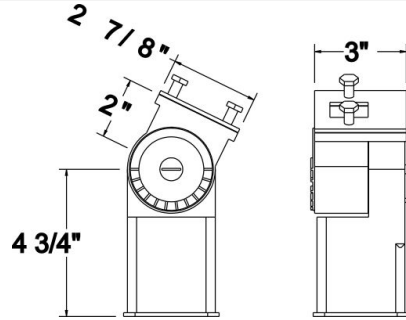

Catalog#: SF-HFL
SLIP FITTER FOR HID SHOE BOX

Category Line Voltage
Page [H32](#)

Description:

Adjustable Slip-Fitter
For use with [HFL4](#) and [HFL5](#) Floodlights
Fits over 2-3/8" O.D. Pipe

Features:

- Sturdy Die-Cast Aluminum
- Dark Bronze Polyester Powder-Coat Finish
- 180° Adjustability
- Mounting Bolts Included
- Mounts Externally
- No need to open fixture

Specifications:

Material Cast Aluminum

Cat. No.	UPC
SF-HFL	615624375177