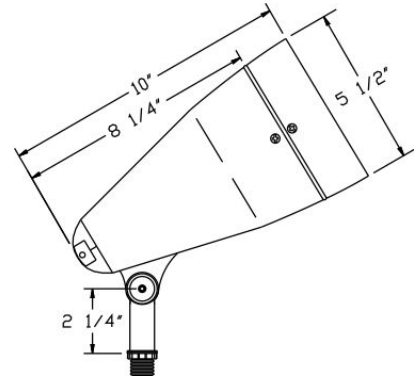

Specifications:

Material	Cast Aluminum
Socket	Premium Grade Porcelain socket with Nickel contacts and Teflon-jacketed wire leads
Gasket	Sealed with High Grade Weatherproof Silicone Gasket
Wiring	Pre-wired with 24" SPT-1 Cord
Voltage	120 Volts
Lamp type	PAR38 Lamp Not Included, 90W Max.
Lens type	Tempered Glass Lens
Accessories	O-Ring Silicone Gasket Optional Glare Shield [38V]
Certification	