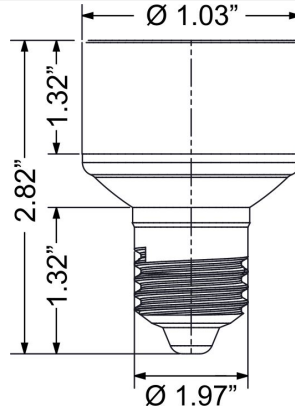

Catalog Number	UPC	Efficacy	Color Temperature	Emission Color	Lumens	CRI
LMR16-3W-EB-WW	615624387675	63 lm/W	3000K	Warm White	190 lm	70