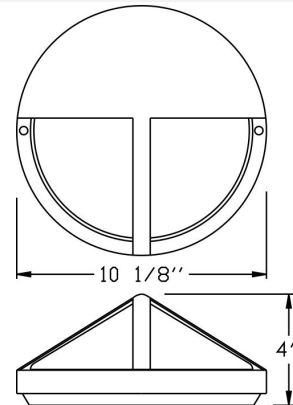

OUTDOOR BULKHEAD LIGHT - WHITE OR BRONZE, FROSTED GLASS LENS

Category

Line Voltage

Page

[H14](#)

Features:

- Material: Cast Aluminum
Silicone Gasket
- Socket: Premium grade Porcelain socket - Pulse Rated
- Gasket: Sealed with High Grade Weatherproof Silicone Gasket
- Wiring: Pre-wired Teflon-jacketed 9" Pigtail
- Voltage: 120 Volts
- Lens type: Frosted Glass Lens