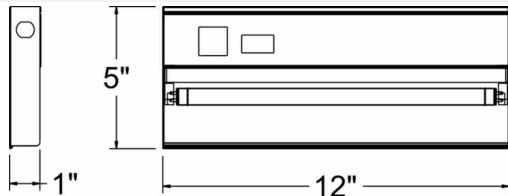

Line Drawings: