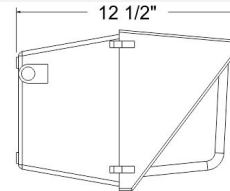

Features:

- Cast Aluminum Housing
- Borosilicate Molded Glass Lens
- Premium Grade Porcelain Socket - Pulse Rated
- Sealed with High Grade Weatherproof Silicone Gasket
- Pre-wired Teflon-jacketed 9" Pigtail
- Powder Coated Textured Bronze Finish
- Mogul Base Socket
- 1/2 in. NPS Tapped Back and Two Sides for Conduit Entrance
- Lamp Included in both models
- Optional Full Cut Shroud [[FCS-4](#)] or Wire Guard [[WG-4](#)] Available
- Suitable for Wet Locations
- Pulse Start in Select Models