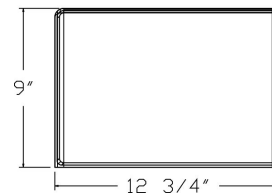

Cat. No.	Lamp	Lumens	CRI	Wattage	Ballast	UPC
HWP3-HPS150	High-Pressure Sodium	28000 lm	22	250W	120/208/240/277V Quad Tap CWA	615624375658
HWP3-MH175-PS	Metal Halide	11700 lm	65	175W		615624376464