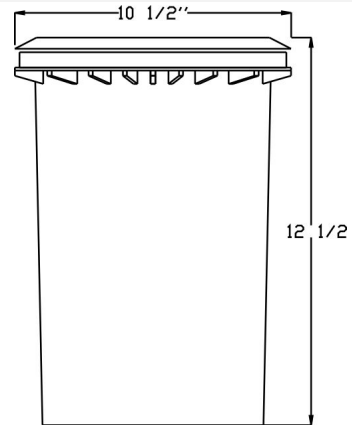

Cat. No.	Finishes	UPC
5610-MH70	Stainless Steel	615624269858

Catalog#: 5710-MH100
STAINLESS STEEL MH100 WELL LIGHT

Category Line Voltage
Page [H9](#)

Features:

Material Stainless Steel Construction in PVC Sleeve
Voltage 120/208/240/277 Quad Tap CWA
Lamp type Double Ended 100W Metal Halide Lamp Included
Lens type Heavy-Duty Tempered Glass Lens
Accessories Stainless Steel Screws
 1 Hole on the bottom with SJT Cord