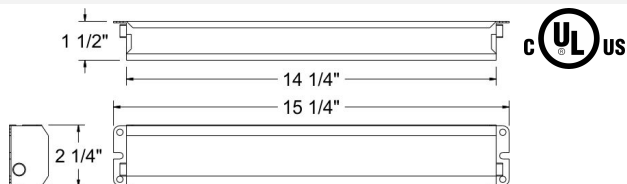

Line Drawings: