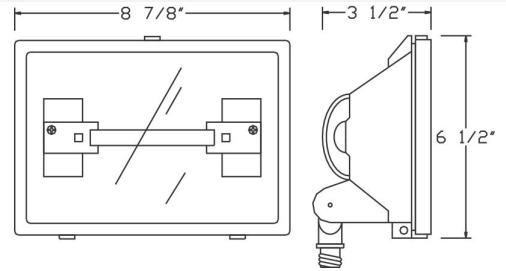

Cat. No.	Finishes	UPC
QH300-BK	Black	615624268509
QH300-BR	Bronze	615624265904
QH300-WH	White	615624265911