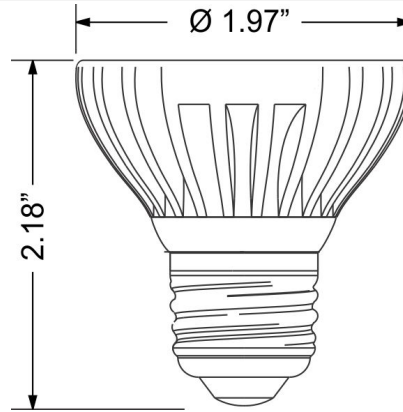

Specifications:

Wattage: 4 W
 Voltage: 120 V
 Lens Type: Frosted
 Base: E26/E27
 Housing: Die Cast Aluminum
 Operating Temp: -20°C to +40°C
 Life Hours: 50,000
 Beam Angle: 25°
 Lens Material: Acrylic
 Equivalent Wattage Rating: 20W Halogen MR16
 Certification