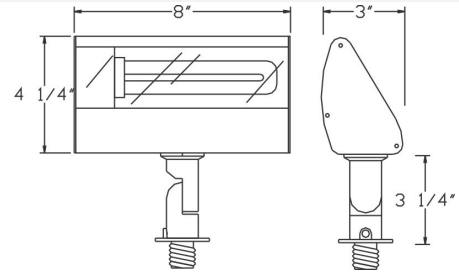

Specifications:

Material Cast Aluminum
Socket Premium Grade Porcelain socket with Nickel contacts and Teflon-jacketed wire leads
Gasket Sealed with High Grade Weatherproof Silicone Gasket
Wiring Pre-wired with 24" SPT-1 Cord
Voltage 120 Volts
Lamp type PL13 Lamp Included
Lens type Tempered Glass Lens
Certification