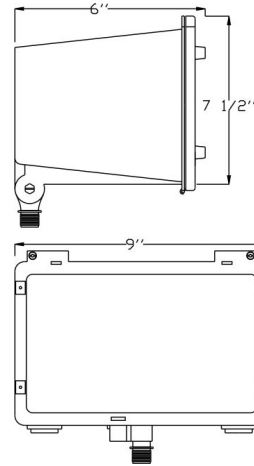

Page

[H29](#)

Features:

- Cast Aluminum Housing
- Tempered Clear Glass Lens
- Premium Grade Porcelain Socket - Pulse Rated
- Sealed with High Grade Weatherproof Silicone Gasket
- Pre-wired Teflon-Jacketed 9" Pigtail
- Powder Coated Textured Bronze Finish
- Hinged Front Housing for Easy Relamping
- Medium-Base E26 Socket for HPS and MH Models
- Adjustable Knuckle
- Lamp Included in all models
- Suitable for Wet Locations