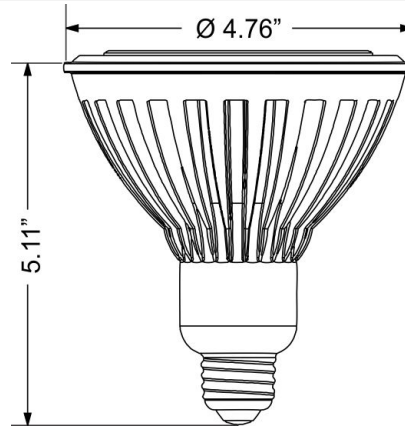

Catalog#: LPAR38-16W-D-OD
Outdoor Rated LED Bulbs

Category LED
Page [118 / 66](#) (LED Catalog)

Specifications:

Wattage: 16 W
Voltage: 120 V
Lens Type: Frosted
Base: E26/E27
Housing: Die Cast Aluminum
Operating Temp: -20°C to +40°C
Life Hours: 50,000
Beam Angle: 60°
Lens Material: Acrylic
Equivalent Wattage Rating: 60W Incandescent PAR38

Outdoor Rated

Certification

Catalog Number	UPC	Efficacy	Color Temperature	Emission Color	Lumens	CRI
LPAR38-16W-D-WW-OD	615624388436	50 lm/W	3000K	Warm White	800 lm	80
LPAR38-16W-D-CW-OD	615624000833	56 lm/W	4700K	Cool White	900 lm	80