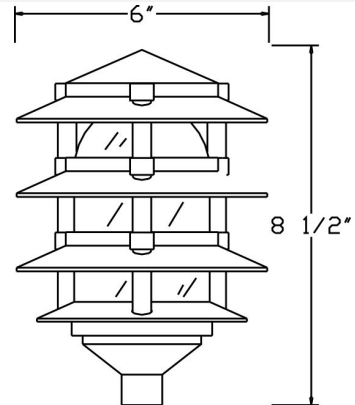

Specifications:

Material	Cast Aluminum
Socket	Premium Grade Porcelain Socket with Nickel contacts and Teflon-jacketed wire leads
Gasket	Sealed with High Grade Weatherproof Silicone Gasket
Wiring	Pre-wired with 24" SPT-1 Cord
Voltage	120 Volts
Lamp type	Medium Base E26 Socket Lamp Not Included, 60W Max.
Lens type	Frosted Glass Lens - Standard, Clear lens by request
Accessories	4-Tier 8" Extension Wand
Certification	