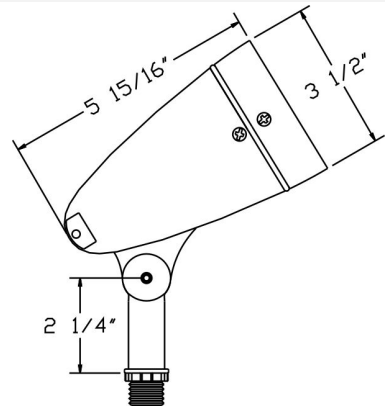

Specifications:

Material	Cast Aluminum
Socket	Premium Grade Porcelain socket with Nickel contacts and Teflon-jacketed wire leads
Gasket	Sealed with High Grade Weatherproof Silicone Gasket
Wiring	Pre-wired with 24" SPT-1 Cord
Voltage	120 Volts
Lamp type	PAR20 Lamp Not Included, 50W Max.
Lens type	Tempered Glass Lens
Accessories	O-Ring Silicone Gasket
Certification