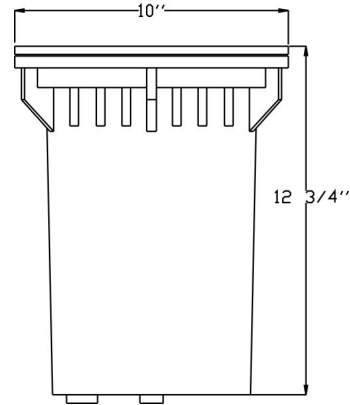

Features:

- Material: Fiberglass
- Voltage: 120/208/240/277 Quad Tap CWA
- Lamp type: Double Ended 70W Metal Halide Lamp Included
- Lens type: Heavy-Duty Tempered Glass Lens
- Accessories: Stainless Steel Screws
  3 Holes on the bottom: 1-SJT Cord, 1-Plug and 1-Blank