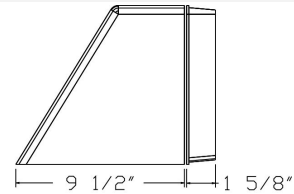

Category

Line Voltage

Page

[H25](#)

Features:

- Pulse Start on Select Models
- Cast Aluminum Housing
- Tempered Clear Glass Lens
- Premium Grade Porcelain Socket-Pulse Rated
- Sealed with High Grade Weatherproof Silicone Gasket
- Pre-wired Teflon-jacketed 9" Pigtail
- Powder Coated Textured Bronze Finish
- Mogul Base Socket for 250W and 400 Models
- 1/2 in. NPS Tapped Back and Sides for Conduit Entrance
- Lamp included in all models
- Suitable for Wet Locations