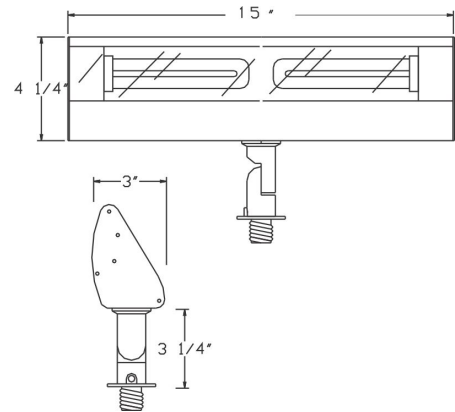

Cat. No.	Finishes	UPC
S626L-BK	Black	615624268455