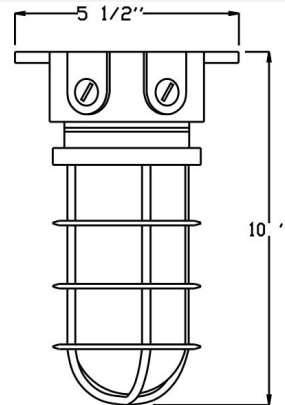

Replacement glass for Vapor-Proof Fixtures (VPB3)

Packaging Info:

Std Pkg 1
Weight

Documents:

Catalog#: VPB2
150W VAPOR PROOF FIXTURE - CEILING MOUNT

Category Line Voltage
Page [H17](#)

Features:

- Material Die Cast Aluminum with Die Cast Guard
- Socket Premium grade Porcelain socket - Pulse Rated
- Gasket Sealed with High Grade Weatherproof Silicone Gasket
- Wiring Pre-wired Teflon-jacketed 9" Pigtail
- Lamp type Medium Base E26 Socket Lamp Not Included, 150W Max.
- Accessories Silicone Gasket
1/2" NPS Hub Size
Clear Glass Jar