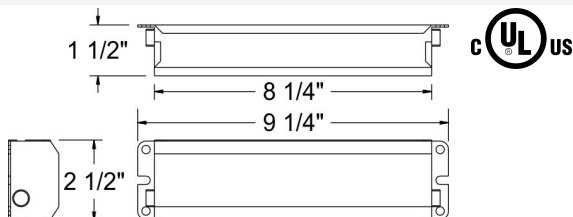

Line Drawings: