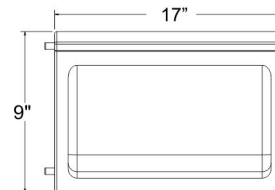

Cat. No.	Lamp	Lumens	CRI	Wattage	Ballast	UPC
HWP5-HPS400	High-Pressure Sodium	51000 lm	22	400W	120/208/240/277V Quad Tap CWA	615624375030
HWP5-MH400-PS	Metal Halide	33100 lm	65	400W	120/208/240/277V Quad Tap CWA	615624376457