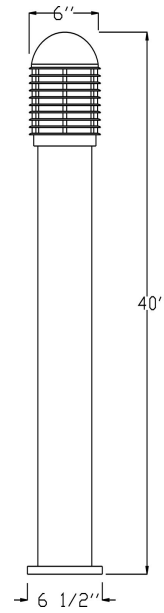

Cat. No.	Finishes	UPC
VPW3	Clear	615624374392

Catalog#: 8300
40" COMPLETE BOLLARD WITH A19 SOCKET, NO-LAMP

Category

Line Voltage

Page

[H18](#)

Features:

- Material: Cast Aluminum
- Voltage: 120 Volts
- Lamp type: - Medium Base E26 Socket Lamp
Not Included
- Lens type: Opal Polycarbonate Lens
- HID Ready - Select a [Conversion Kit](#)
- Includes Mounting Hardware and Anchors