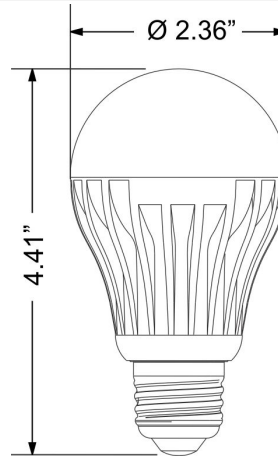

Catalog Number	UPC	Efficacy	Color Temperature	Emission Color	Lumens	CRI
LA19-8W-D-WW	615624387989	46 lm/W	3000K	Warm White	300 lm	80
LA19-8W-D-CW	615624387972	51 lm/W	4700K	Cool White	410 lm	75