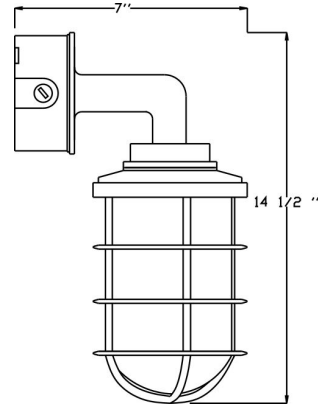

Cat. No.	Finishes	UPC
VPW2	Clear	615624374385

Catalog#: VPW3
300W VAPOR PROOF FIXTURE - WALL MOUNT

Category

Line Voltage

Page

[H17](#)

Features:

- Material Die Cast Aluminum with Die Cast Guard
- Socket Premium grade Porcelain socket - Pulse Rated
- Gasket Sealed with High Grade Weatherproof Silicone Gasket
- Wiring Pre-wired Teflon-jacketed 9" Pigtail
- Lamp type Medium Base E26 Socket Lamp Not Included, 300W Max.
- Accessories Silicone Gasket
1/2" NPS Hub Size
Clear Glass Jar