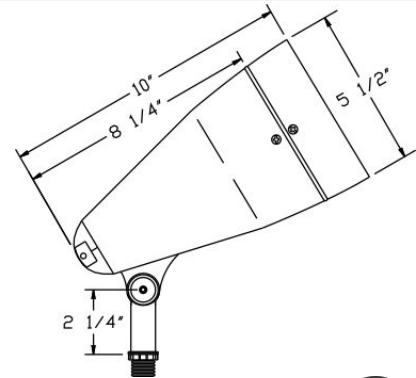

Features:

- Cast Aluminum Housing
- Tempered Clear Glass Lens
- Powder Coated Finish
- Premium Grade Porcelain Socket with Nickel contacts and Teflon-jacketed wire leads
- Pre-wired with 24" SPT-1 Cord
- Sealed with High Grade Weatherproof Silicone Gasket
- Metal Halide Lamp
- Fiberglass Underground Junction Box Included [[UGJB]](#)
- Lamp Included in all models
- Suitable for Wet Locations