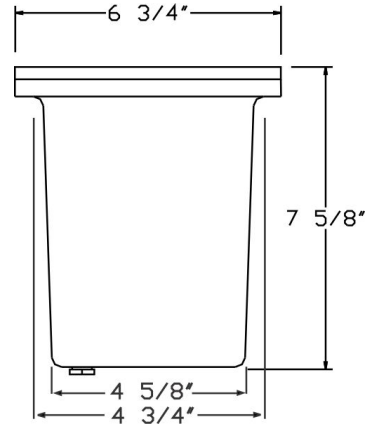

Cat. No.	Finishes	UPC
FG5210	Black	615624267915