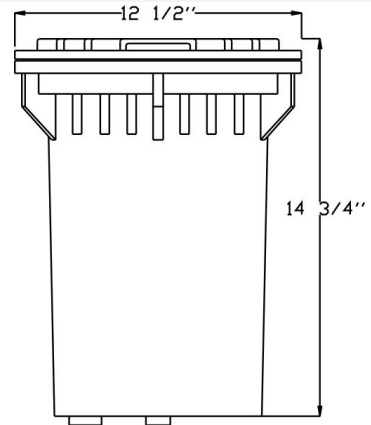

Features:

Material Fiberglass
Voltage 120/208/240/277 Quad Tap CWA
Lamp type Medium Base 100W Metal Halide Lamp Included
Lens type Heavy-Duty Tempered Glass Lens
Accessories Stainless Steel Screws
2 Holes on the bottom: 1 SJT Cord, 1-Plug and 1-Blank