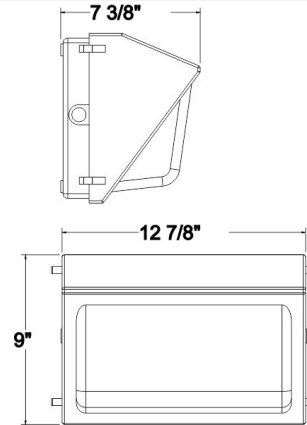

Catalog#: HWP2 SERIES
SMALL WALLPACK HWP2 SERIES

Category

Line Voltage

Page

[H22](#)

Features:

- Borosilicate Molded Glass Lens
- Cast Aluminum Housing
- Premium grade Porcelain Socket-
- Pulse Rated
- Sealed with High Grade Weatherproof Silicone Gasket
- Pre-wired Teflon-jacketed 9" Pigtail
- Powder Coated Textured Bronze Finish
- Medium Base E26 Socket
- 1/2 in. NPS Tapped Back and Sides for Conduit Entrance
- Lamp Included in both models
- Suitable for Wet Locations
- Pulse Start in Select Models
- Optional Cutoff Shroud [[FCS-2](#)] and Wire Guard Available [[WG-2](#)]