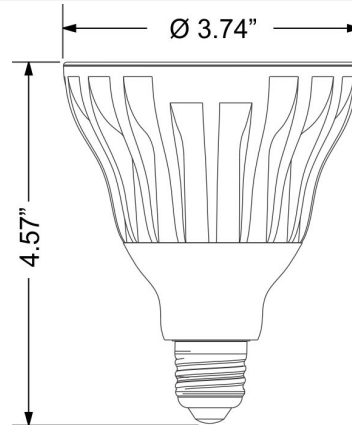

Catalog Number	UPC	Efficacy	Color Temperature	Emission Color	Lumens	CRI
LPAR30-12W-D-WW	615624387903	50 lm/W	3000K	Warm White	590 lm	80
LPAR30-12W-D-CW	615624387897	50 lm/W	4700K	Cool White	600 lm	75