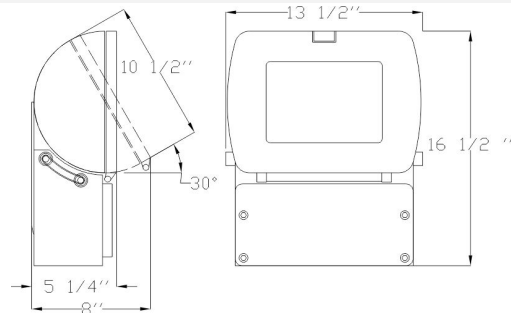

Catalog#: HWP14-MH175
ADJUSTABLE AREA/WALL PACK HPS175

Category Line Voltage
Page [H28](#)

Features:

- Cast Aluminum Housing
- Dual Purpose Adjustable Area Light/Wall Pack
- Adjustable Angle from 0° to 30°
- Tempered Clear Glass Lens
- Premium Grade Porcelain Socket-Pulse Rated
- Sealed with High Grade Weatherproof Silicone Gasket
- Pre-wired Teflon-jacketed 9" Pigtail
- Powder Coated Textured Bronze Finish
- Hinged Front Housing for Easy Relamping
- Medium-Base E26 Socket
- 1/2 in. NPS Tapped Back and Sides for Conduit Entrance
- Lamp Included
- Suitable for Wet Locations