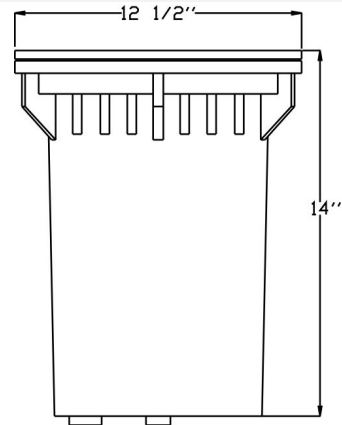

Features:

Material Fiberglass
Voltage 120/208/240/277 Quad Tap CWA
Lamp type Medium Base 100W Metal Halide Lamp Included
Lens type Heavy-Duty Tempered Glass Lens
Accessories Stainless Steel Screws
2 Holes on the bottom: 1 SJT Cord, 1-Plug and 1-Blank