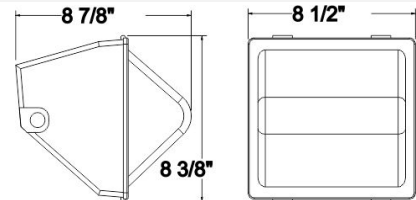

Features:

- Cast Aluminum Housing
- Clear Polycarbonate Lens w/ Gasket & UV Inhibitors to Protect from Yellowing (PL42 & HPS70 Only)
- Borosilicate Molded Glass Lens (MH100 Only)
- Premium grade Porcelain Socket- Pulse Rated
- Sealed with High Grade Weatherproof Silicone Gasket
- Pre-wired Teflon-jacketed 9" Pigtail
- Powder Coated Textured Bronze Finish
- Fluorescent Socket and Bracket for 42W PL Model
- 1/2 in. NPS Tapped Back and Sides for Conduit Entrance
- Medium Base E26 Socket for HPS & MH Model
- Lamp Included in all models
- Suitable for Wet Locations