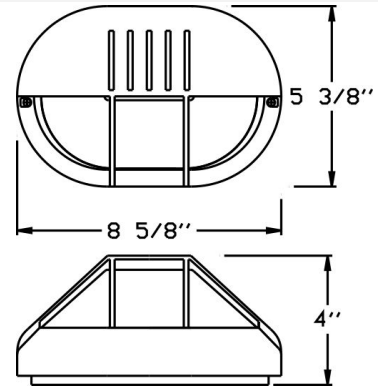

Features:

Material	Cast Aluminum Silicone Gasket
Socket	Premium grade Porcelain socket - Pulse Rated
Gasket	Sealed with High Grade Weatherproof Silicone Gasket
Wiring	Pre-wired Teflon-jacketed 9" Pigtail
Voltage	120 Volts
Lens type	Frosted Glass Lens