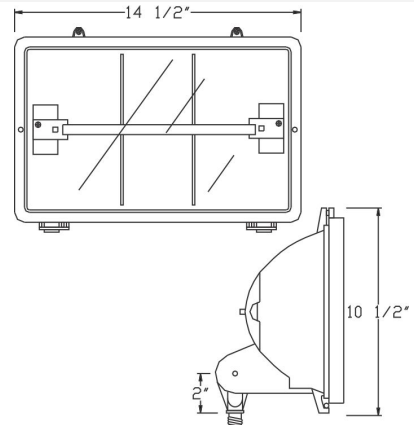

Cat. No.	Finishes	UPC
QH1500	Bronze	615624265942