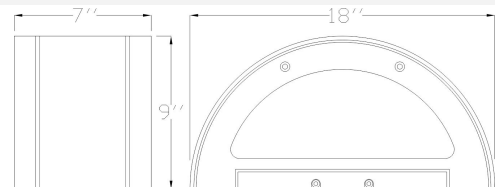

Cat. No.	Lamp	Wattage
HWP11-HPS150	High-Pressure Sodium	150W
HWP11-MH175-PS	Metal Halide	175W
HWP11-MH175	Metal Halide	175W
HWP11-PL42	PL42	42W