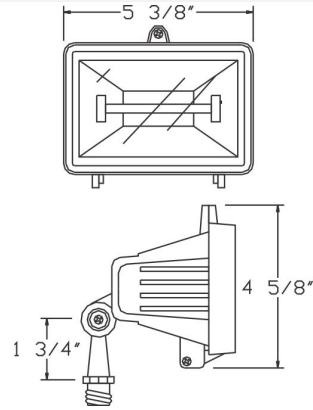

Cat. No.	Finishes	UPC
QH150-BK	Black	615624267274
QH150-BR	Bronze	615624265881
QH150-WH	White	615624265898