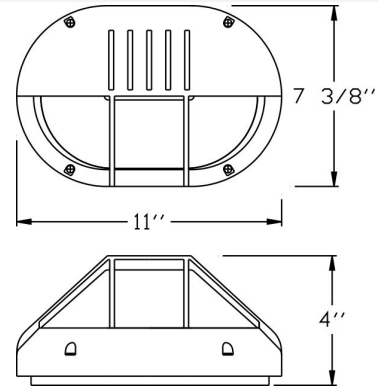

Catalog#: 7615 SERIES

OUTDOOR BULKHEAD LIGHT - WHITE, FROSTED GLASS LENS

Category

Line Voltage

Page

[H16](#)

Features:

Material	Cast Aluminum Silicone Gasket
Socket	Premium grade Porcelain socket - Pulse Rated
Gasket	Sealed with High Grade Weatherproof Silicone Gasket
Wiring	Pre-wired Teflon-jacketed 9" Pigtail
Voltage	120 Volts
Lens type	Frosted Glass Lens