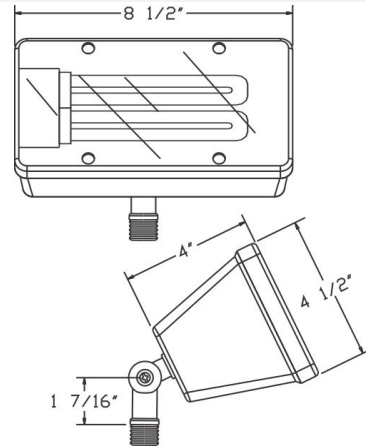

Cat. No.	Finishes	UPC
P626	Black	615624268479