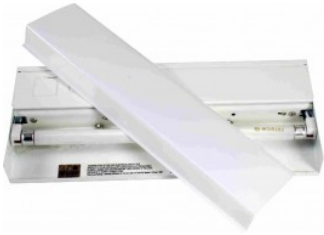

Catalog#: UCL-12
12" UNDER CABINET LIGHT 8W ELECTRONIC

Category	LIGHTING
Page	F25 , H44
Barcode	6-15624-87268-3

Dimensions:

Width	12"
Height	5"
Depth	1"

Features:

- 12" Under Cabinet Electronic Ballast
- One 8W T5 Fluorescent Lamp
- 120~125 VAC
- Electronic Class P Ballast
- Switch Included
- Heavy Gage Steel with Flush Ends
- K.O.s on Top, Sides, and Back
- Backed White Enamel With Rust Inhibiting Phosphate Coat