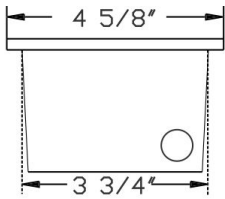

Dimensions:

Cat. No.	UPC
S710H-E26	615624373821

Catalog#: S710H-LED-120V
120V LED STEP LIGHT HOUSING

Category Line Voltage
Page [H12](#) / [38](#) [39](#) [40](#) (LED Catalog)

Features:

Material	Powder Coated Cast Aluminum
Gasket	Sealed with High Grade Weatherproof Silicone Gasket
Wiring	Pre-wired 9" 18/2 SPT-1 Cord
Voltage	120 Volts
Power	5.70W Input Power
Color Temperature	4000K
Accessories	Silicone Gasket Fits with S710C , S711C or S713C Coverplates