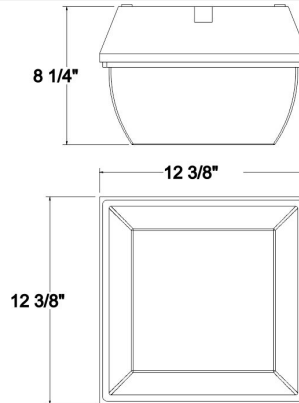

Finish

Bronze

Cat. No.	UPC
UGJB	615624374309

Catalog#: HCM1 SERIES
SQ. CANOPY CEILING MOUNT LIGHT

Category Line Voltage
Page [H33](#)

Description:

- Pulse Start on Select Models
- Cast Aluminum Housing
- Polycarbonate Lens
- Premium Grade Porcelain Socket
- Sealed with High Grade Weatherproof Silicone Gasket
- Pre-wired Teflon-jacketed 9" Pigtail
- Powder Coated Textured Bronze Finish
- Medium Base E26 Socket
- Lamp Included in both models
- Suitable for Damp Locations