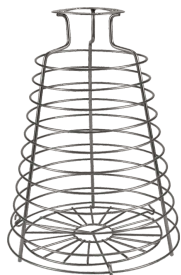

HHB1-MH400-PS

Dimensions

Accessory

- ▶ 11 ga. Steel Wire Guard

HHB1-WG2

Item No.	Description	Std. Pkg.
HHB1-MH400-PS	ALL IN ONE CONST. LIGHT MH400 120~277V PULSE START	1
HHB1-WG2	WIRE GUARD FOR HHB1	5

Catalog#: HHB1-WG
WIRE GUARD FOR HHB1