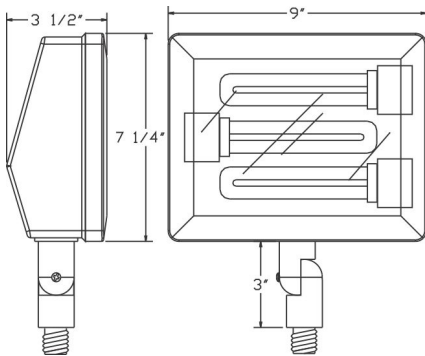

Catalog#: HL16
PAR16 BULLET 120V

Specifications:

Material	Heavy-Duty ABS Plastic
Socket	Premium Grade Porcelain socket with Nickel contacts and Teflon-jacketed wire leads
Gasket	Sealed with High Grade Weatherproof Silicone Gasket
Wiring	Pre-wired with 24" SPT-1 Cord
Voltage	120 Volts
Lamp type	3 X PL13 Lamp Included
Lens type	Acrylic Lens
Certification