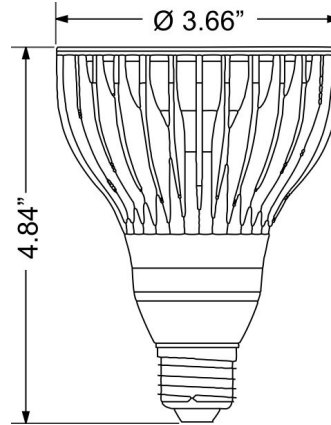

Catalog Number	UPC	Efficacy	Color Temperature	Emission Color	Lumens	CRI
LPAR30-13W-WW	615624376570	41 lm/W	3000K	Warm White	600 lm	85