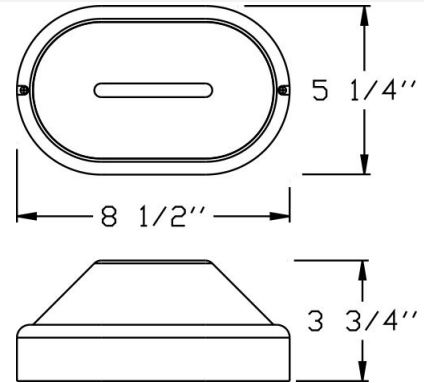

Catalog#: 7603 SERIES

OUTDOOR BULKHEAD LIGHT - WHITE, FROSTED GLASS LENS

Category

Line Voltage

Page

[H15](#)

Features:

Material	Cast Aluminum Silicone Gasket
Socket	Premium grade Porcelain socket - Pulse Rated
Gasket	Sealed with High Grade Weatherproof Silicone Gasket
Wiring	Pre-wired Teflon-jacketed 9" Pigtail
Voltage	120 Volts
Lens type	Frosted Glass Lens