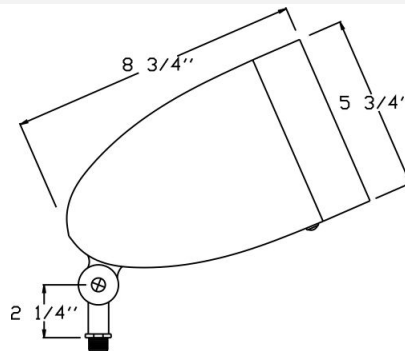

Specifications:

Material	Composite
Socket	Premium Grade Porcelain socket with Nickel contacts and Teflon-jacketed wire leads
Gasket	Sealed with High Grade Weatherproof Silicone Gasket
Wiring	Pre-wired with 24" SPT-1 Cord
Voltage	120 Volts
Lamp type	PAR38 Lamp Not Included, 90W Max.
Lens type	Tempered Glass Lens
Accessories	O-Ring Silicone Gasket Optional Glare Shield Available [FG38V]
Certification