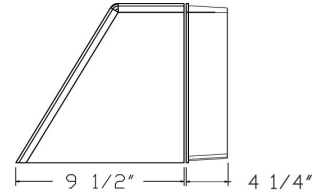

Category

Line Voltage

Page

[H25](#)

Features:

- Pulse Start On Select Models
- Cast Aluminum Housing
- Tempered Clear Glass Lens
- Premium Grade Porcelain Socket-Pulse Rated
- Sealed with High Grade Weatherproof Silicone Gasket
- Pre-wired Teflon-jacketed 9" Pigtail
- Powder Coated Textured Bronze Finish
- Mogul Base Socket for 250W and 400 Models
- 1/2 in. NPS Tapped Back and Sides for Conduit Entrance
- Lamp included in all models
- Suitable for Wet Locations