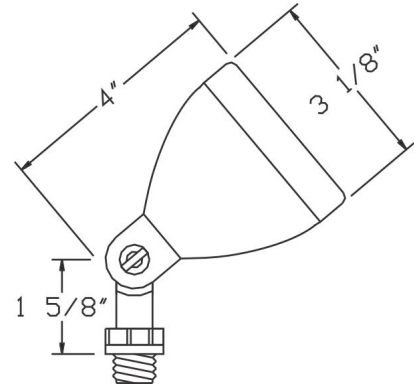

Specifications:

Material	Cast Aluminum
Socket	Premium Grade Porcelain socket with Nickel contacts and Teflon-jacketed wire leads
Gasket	Sealed with High Grade Weatherproof Silicone Gasket
Wiring	Pre-wired with 24" SPT-1 Cord
Voltage	120 Volts
Lamp type	100W T4 Lamp Included
Lens type	Tempered Glass Lens
Certification