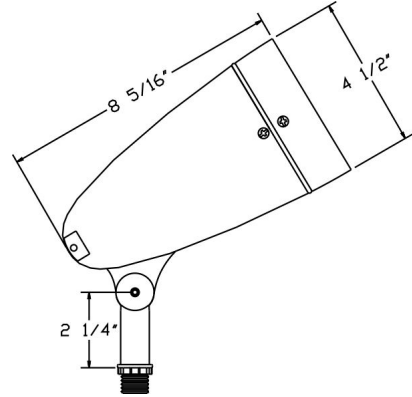

Cat. No.	Finishes	UPC
HL30-BK	Black	615624268561
HL30-BR	Bronze	615624268578
HL30-GN	Green	615624268585
HL30-WH	White	615624268592