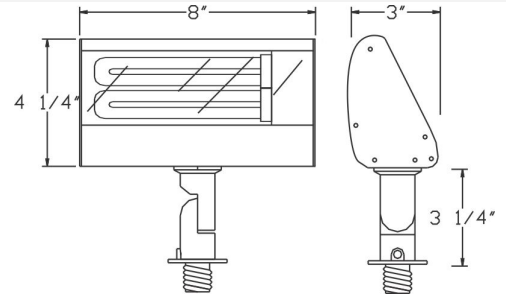

Specifications:

Material Cast Aluminum
Socket Premium Grade Porcelain socket with Nickel contacts and Teflon-jacketed wire leads
Gasket Sealed with High Grade Weatherproof Silicone Gasket
Wiring Pre-wired with 24" SPT-1 Cord
Voltage 120 Volts
Lamp type 2 X PL13 Lamp Included
Lens type Tempered Glass Lens
Certification