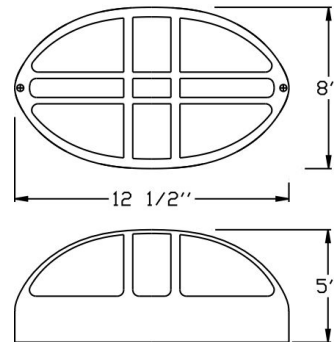

Features:

Material Cast Aluminum
Silicone Gasket
Socket Premium grade Porcelain socket -
Pulse Rated
Gasket Sealed with High Grade
Weatherproof Silicone Gasket
Wiring Pre-wired Teflon-jacketed 9"
Pigtail
Voltage 120 Volts
Lens type Opal Polycarbonate Lens