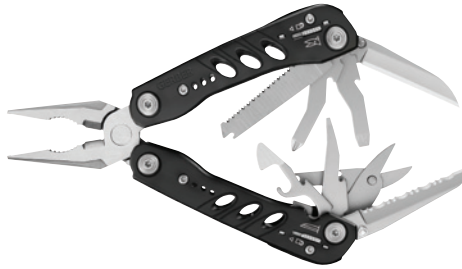

## EVO™ TOOL BLACK

22-41771 0-13658-41771-7

Overall Length: 6.0"  
 Closed Length: 3.93"  
 Weight: 9.3 oz

Saf.T.Plus™  
 Stainless Steel  
 Ballistic Nylon Sheath  
 Needle Nose Pliers  
 Fine Edge Blade  
 Serrated Edge Blade  
 Phillips Driver  
 Small Flat Driver  
 Medium Driver  
 Lanyard Ring  
 Bottle Opener & Can Opener  
 Wire Cutters  
 Scissors