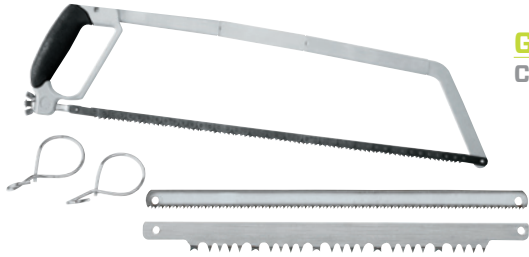

SAWS

CLAM CLAM UPC BOX BOX UPC

GATOR® SAW III
COARSE (WOOD), FINE (BONE) 20" COLLAPSIBLE CHAIN SAW

22-41514 0-13658-41514-0

SPECIFICATIONS

Overall Length: 23.25
Weight: 32 oz
Blade Type: Coarse & Fine
Sheath: Ballistic Nylon
Handle: Gator Grip®