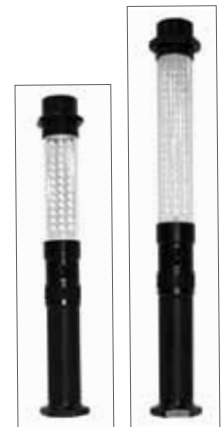

Voltec-Pro LED Lights Made with Military Aerospace Grade Aluminum Body

LED Torch Light with Wrist Strap

ITEM PN#	TOTAL LED	LUMENS	BATTERY TYPE	RUN TIME	CHARGE TIME	AC	DC	TRAY PACK QTY
08-00696	9	45	3 AAA	7hrs	N/A	No	No	12

Hands-Free LED Head Lamp

ITEM PN#	TOTAL LED	LUMENS	BATTERY TYPE	RUN TIME	CHARGE TIME	AC	DC	TRAY PACK QTY
08-00697	14	75	3 AAA	7hrs	N/A	No	No	12

LED Light with Belt Holster

ITEM PN#	TOTAL LED	LUMENS	BATTERY TYPE	RUN TIME	CHARGE TIME	AC	DC	PACK QTY
08-00698	16 + 1/W	96 + 100	3 AAA	7hrs	N/A	No	No	6