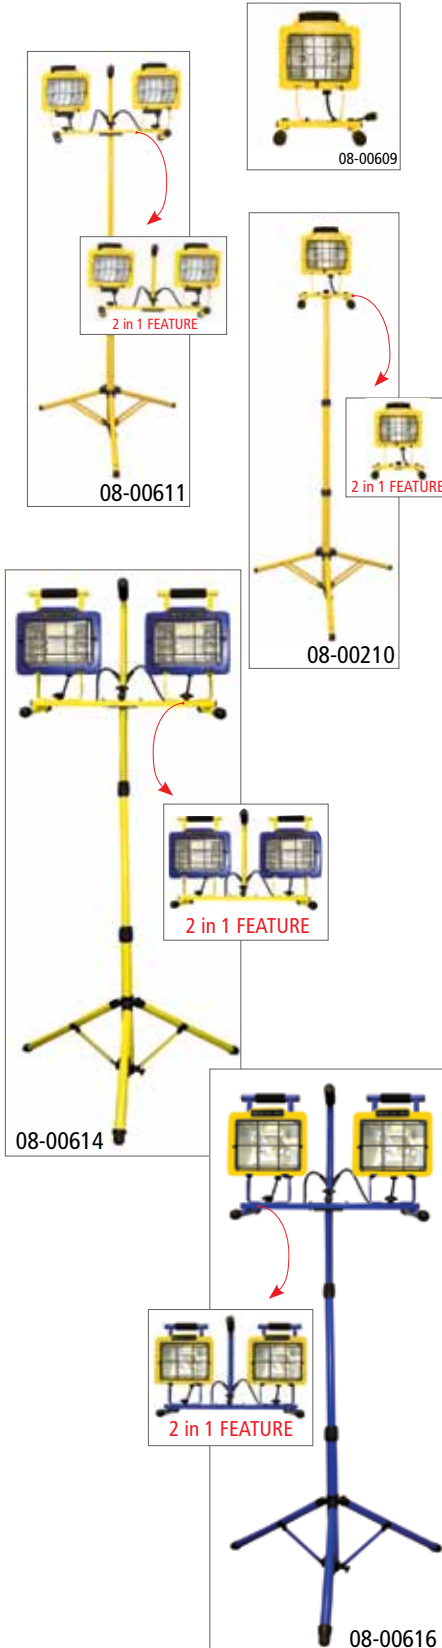

Optional Base Magnet for Select Models

08-00314	Single Halogen Base Magnet

Halogen Tripod Work Lights

ITEM PN#	MAX WATTAGE	CORD LENGTH	WIRE GAUGE	WIRE TYPE	WIRE COLOR	PLUG TYPE	SWITCH	PACK QTY
08-00210	500	5ft	18/3	SJTW	Black	5-15P	Yes	2
08-00611	1000	5ft	18/3	SJTW	Black	5-15P	Yes	2

- Tripod Extends to 6 feet
- Tripod Features 2 in 1 Removable H-Base
- H-Base Design
- Heavy Duty Face Frames
- Insulated Foam Handles
- Bulb(s) Included

Halogen Portable Work Lights

ITEM PN#	MAX WATTAGE	CORD LENGTH	WIRE GAUGE	WIRE TYPE	WIRE COLOR	PLUG TYPE	SWITCH	PACK QTY
08-00613	600	5ft	18/3	SJTW	Black	5-15P	Yes	2
08-00615	700	5ft	18/3	SJTW	Black	5-15P	Yes	2

- Heavy Duty H-Base Design
- Heavy Duty Face Frames
- Heavy Duty Grill
- Insulated Foam Handles
- Larger Housing for Higher Wattage
- Bulb(s) Included

Halogen Tripod Work Lights

ITEM PN#	MAX WATTAGE	CORD LENGTH	WIRE GAUGE	WIRE TYPE	WIRE COLOR	PLUG TYPE	SWITCH	PACK QTY
08-00614	1200	7ft	18/3	SJTW	Black	5-15P	Yes	2
08-00616	1400	7ft	18/3	SJTW	Black	5-15P	Yes	2

- Tripod Extends to 7 feet
- Tripod Features 2 in 1 Removable H-Base
- Heavy Duty H-Base Design
- Heavy Duty Face Frames
- Heavy Duty Grill
- Insulated Foam Handles
- Larger Housing for Higher Wattage
- Bulb(s) Included

Replacement parts & bulbs available. See page 47.