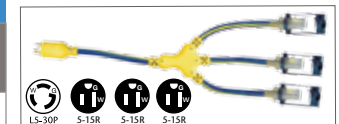

30 Amp Generator "W" Adapter with Lighted Ends

ITEM PN#	CORD LENGTH	WIRE GAUGE	WIRE TYPE	WIRE COLOR	OUTLETS	PLUG TYPE	RECEPTACLE TYPE	POWER RATING AMPS	WATTS	PACK QTY
04-00201	2ft	12/3	STW	Yellow	3	L5-30P	5-15R	15	1875	12