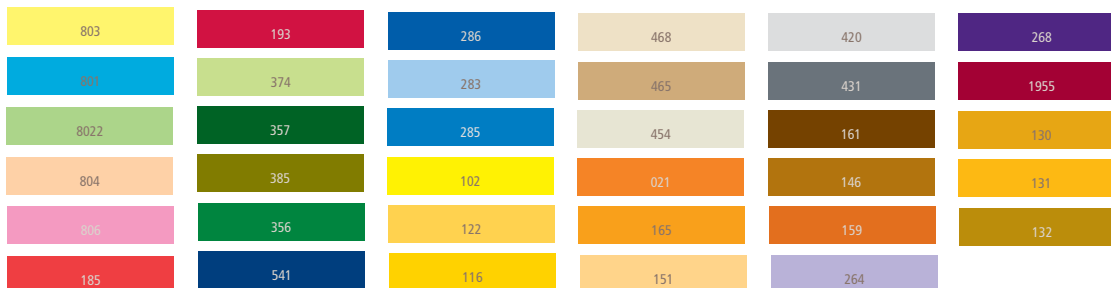

Kustom Order Quote

Distributor: _____ Prepared By: _____
Customer: _____ Date: _____

Quantity: _____ of 25ft
_____ of 50ft
_____ of 100ft
_____ of feet

Gauge: _____ 16/3
_____ 14/3
_____ 12/3
_____ 10/3

Cord Type:
_____ SJTW 300V
_____ SJE00W 300V
_____ STW 600V
_____ SEOW 600V

OPTIONS: (Circle Yes or No)
E-ZEELock®: Yes/No
GFCI: Yes/No

Choose Plug:

_____ NEMA 5-15P

_____ NEMA L5-20P

_____ NEMA 5-15P

Choose Receptacle:

_____ NEMA 5-15R

_____ NEMA L5-20R

_____ NEMA 5-15R(3)

Custom Imprinting: (Circle Yes or No)

Standard Indent: Yes/No Custom ink print: Yes/No
Custom ink print color code: _____

Custom Text: (maximum characters 125)
1 line:

Stripes and Colors:

No Stripe: _____ Single Stripe: _____ Double Stripe: _____ Stripe Color Code: _____
Cord Color Code: _____
Connector/Plug: Clear Lighted: Yes/No Color Code: _____

Above color chart is for reference only. Colors may not be exact match to cord color.