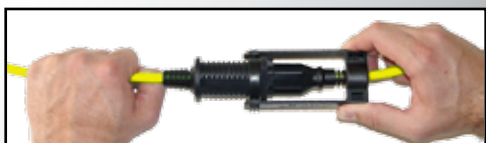

*Exclusively from
Voltec Power &
Lighting*

Locking Your Cord is E-ZEE as 1 ▪ 2 ▪ 3

1

Plug E-ZEE LOCK® Connector into male plug

Extension Cord is Locked

2

Close E-ZEE LOCK® latching mechanism onto the cable of the male plug. (Must attach to the cable, not the male plug)

3

Twist E-ZEE LOCK® to a Locking Fit

- UL & CSA Listed
- Securely connects power cords to stop annoying, unwanted disconnects
- Adds additional locking strength with a nylon arm, which is virtually unbreakable
- Extension cords are available with power indicator light
- Adapters are available with EZEELock®