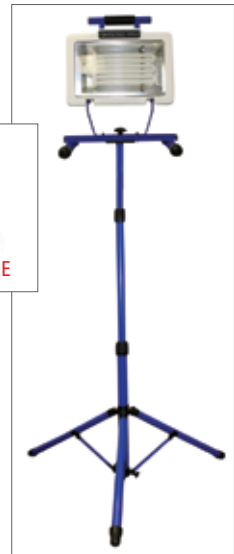

Fluorescent Tripod Work Light

ITEM PN#	MAX WATTAGE	CORD LENGTH	WIRE GAUGE	WIRE TYPE	WIRE COLOR	PLUG TYPE	SWITCH	PACK QTY
08-00702	65	5ft	18/3	SJTW	Black	5-15P	Yes	2

- Tripod Extends to 7 feet
- Tripod Features 2 in 1 Removable H-Base
- Heavy Duty H-Base Design
- Heavy Duty Face Frames
- Low Heat Output
- Bright White Light Output
- Insulated Foam Handles
- Bulb(s) Included

Voltec-Pro LED Lights Made with Military Aerospace Grade Aluminum Body

LED Torch Light with Wrist Strap

ITEM PN#	TOTAL LED	LUMENS	BATTERY TYPE	RUN TIME	CHARGE TIME	AC	DC	TRAY PACK QTY
08-00696	9	45	3 AAA	7hrs	N/A	No	No	12

Hands-Free LED Head Lamp

ITEM PN#	TOTAL LED	LUMENS	BATTERY TYPE	RUN TIME	CHARGE TIME	AC	DC	TRAY PACK QTY
08-00697	14	75	3 AAA	7hrs	N/A	No	No	12

LED Light with Belt Holster

ITEM PN#	TOTAL LED	LUMENS	BATTERY TYPE	RUN TIME	CHARGE TIME	AC	DC	PACK QTY
08-00698	16 + 1/W	96 + 100	3 AAA	7hrs	N/A	No	No	6