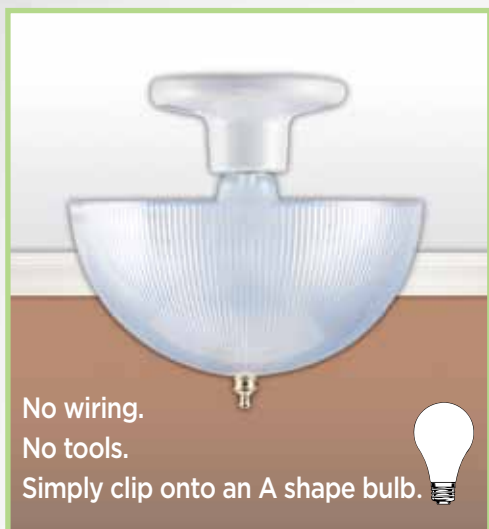

*Hand blown glass

Clip-On Shades

No wiring.
No tools.
Simply clip onto an A shape bulb. 

Porcelain lamp holder shown (Item #22745) can be found on page 168. (Sold separately.)

Create a Fixture Instantly!

Clip-on shades are a quick and easy way to change a light bulb into a fixture! Instantly add a decorative touch!