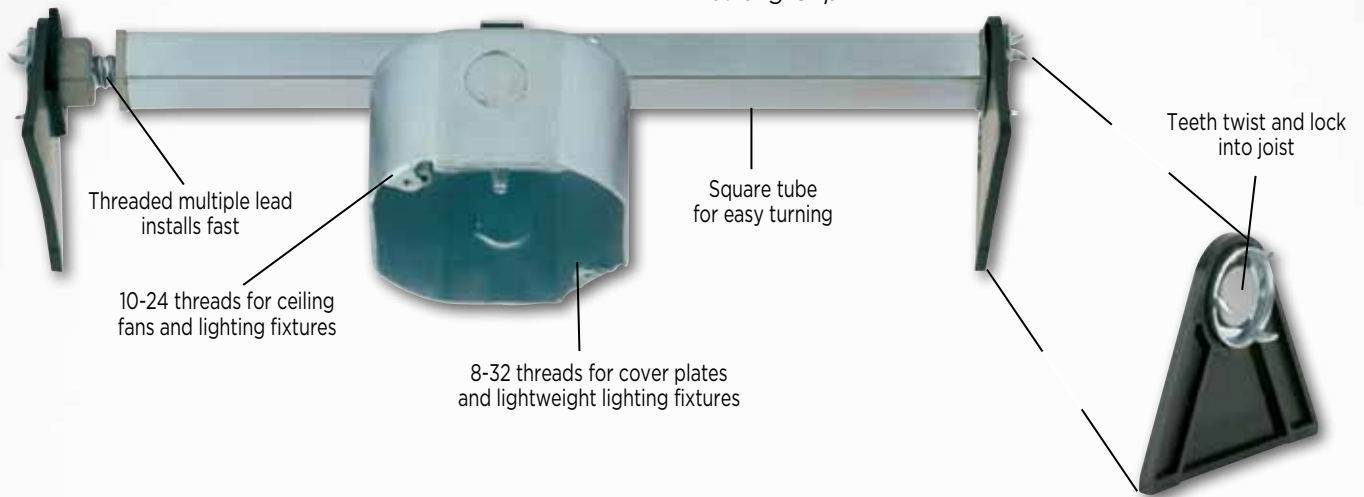

IDEAL FOR RETROFIT APPLICATION NO ATTIC ACCESS REQUIRED

- Fits 16" to 24" ceiling joists
- Patented design provides fast fingertip expansion and positive attachment to joists
- Fits all ceiling fans
- Position box anywhere along the brace
- For fixture support of 150 lbs. or less on 16" centers
- For fixture support of 50 lbs. or less on 24" centers
- Acceptable for fan support of 70 lbs. or less

Includes Larger Box for Increased Wire Capacity

01400

Saf-T-Brace®

Box Depth 2½"

Heavy Duty, 21.5 Cubic Inch Dual Mount Electrical Box
6 Knockouts for Conduit or Romex
Individually Packaged, 12 Per Cut Case
Strong Grip*

PATENTED TECHNOLOGY

US PATENT NO.
5,720,461
5,860,548

Step 1

Easy installation from below ceiling through any 4" diameter hole.

Step 2

Rotate bar until teeth are fully embedded into joist.

Step 3

Attach electrical box and install fan or lighting fixture per manufacturer's instructions.

*Dual Mount = Box is threaded for 8-32 (ideal for box covers and light weight fixtures) and 10-24 screws (ideal for heavier fixtures and fans). Meets or Exceeds UL Standards Regarding Exposed Threads Within Box. Meets or Exceeds NEC Safety Codes.