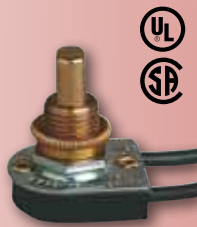

*** 22307
On/Off Push
Canopy Switch**
Brass Knob
6" Wire Leads
18 Gauge, 105° Lead
Fits 3/8" Hole
1A, 250 VAC
2A, 125 VT
3A, 120 VAC
Height - 1 1/8"