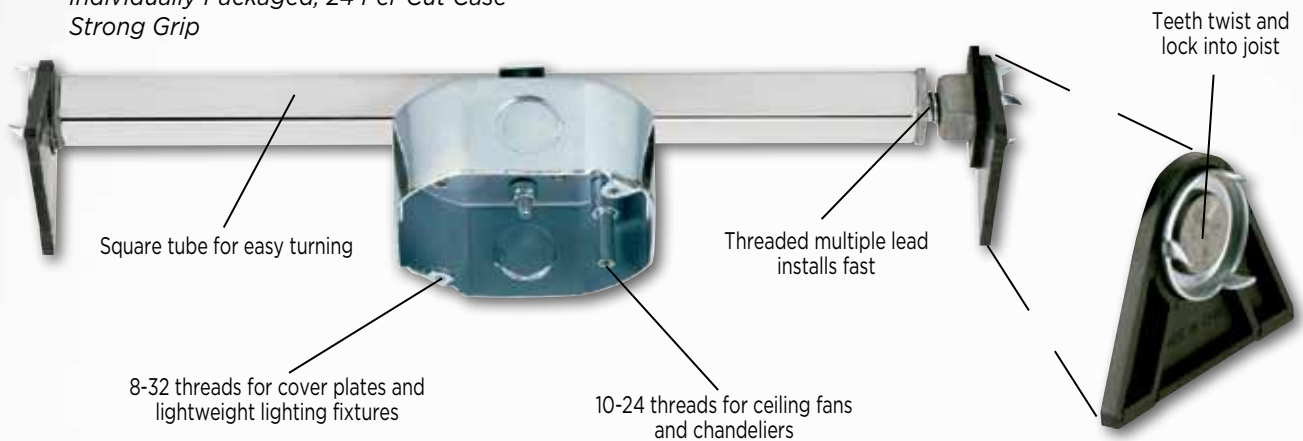

Saf-T-Brace®

IDEAL FOR RETROFIT APPLICATION NO ATTIC ACCESS REQUIRED

- Fits 16" to 24" ceiling joists
- Patented design provides fast fingertip expansion and positive attachment to joists
- Fits all ceiling fans
- Position box anywhere along the brace
- For fixture support of 150 lbs. or less on 16" centers
- For fixture support of 50 lbs. or less on 24" centers
- Acceptable for fan support of 70 lbs. or less

Teeth Twist and Lock into Joist to Create More Secure Connection

01100

Saf-T-Brace®

Box Depth 1½"

Heavy Duty, 15.5 Cubic Inch Dual Mount* Electrical Box

6 Knockouts for Conduit or Romex

Individually Packaged, 24 Per Cut Case

Strong Grip

Saf-T-Brace® Display (18"L x 6 1/8"D x 8"H)
#01100DISP