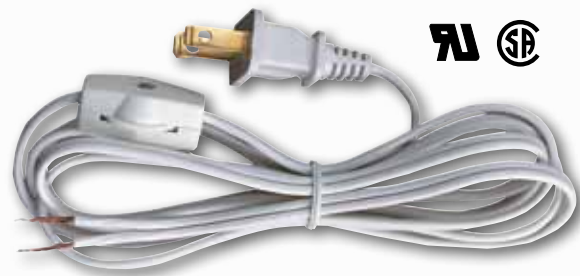

1. 23300 - 6 Foot White
   - 23302 - 8 Foot White
   - 23303 - 8 Foot Brown
2. **Cord Set With Switches Cat Tipped**
   No. 18-2, SPT-1, 105° Wire
   Wire Switch is 12" from End