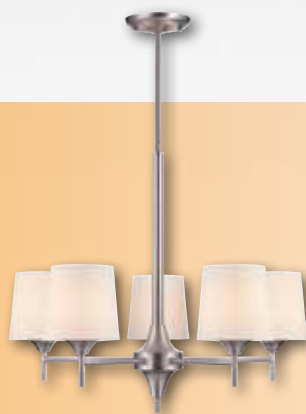

***Fixture can be installed up or down**

62256

1 Light Pendant

*Brushed Nickel Finish
with White Linen Fabric Shade*

Height: 43.5" Diameter: 5.5"

*Use (1) Candelabra (E12) Base Lamp,
60 Watt Maximum*

*Includes (3) 9.25" long rods.
Install 1, 2, or 3 rods for
customized lengths.*