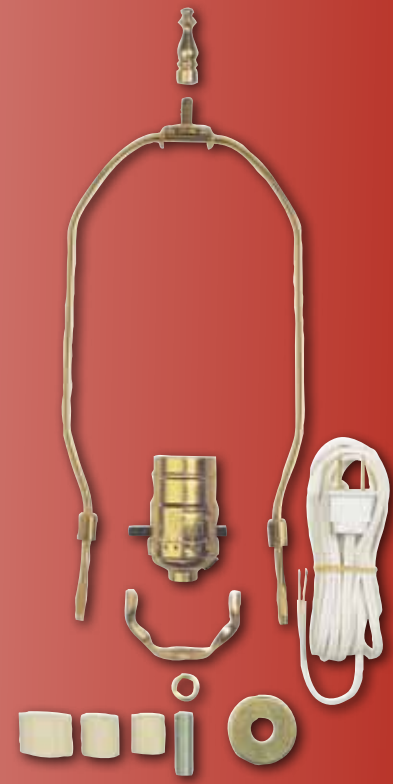

70266 Electric Bottle Adapter Kit

Includes:

- 10" Brass-Plated Detachable Harp
- 8' 18 Gauge Cord Set
- Push-Through Medium Base Socket
- 150 Watts Max. Rating
- Decorative Finial
- 3 Rubber Bottle Adapters
- Hardware

*Bulk Pack

CARDED PRODUCT SOLD IN INNER PACK ONLY

www.westinghouselighting.com