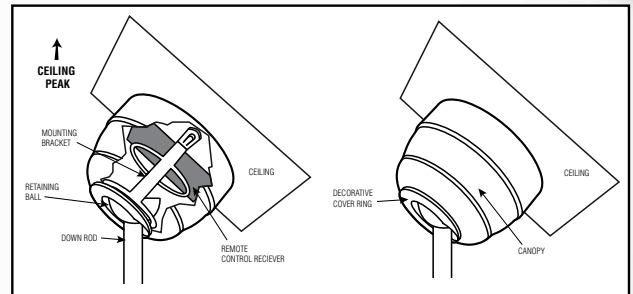

Attractive one piece canopy design is available in finishes to coordinate and complement most ceiling fans.

Patent Pending

70029 - White Finish
 70030 - Antique Brass Finish
 70031 - Brushed Nickel Finish
 70032 - Oil Rubbed Bronze Finish
Cathedral Ceiling Fan Canopy Kit