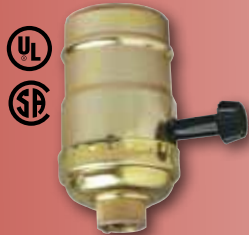

* **22031 - Polished Brass**
 * **22033 - Brass Finish**
Turn Knob
 Medium Base
 Bushing 1/8-IP with Set Screw
 Removable Knob
 250 Watts Max., 250 Volts
 Height - 2 1/2"

* **22041 - Polished Brass**
3-Way Turn Knob
 Medium Base
 Bushing 1/8-IP with Set Screw
 Removable Knob
 250 Watts Max., 250 Volts
 Height - 2 1/2"