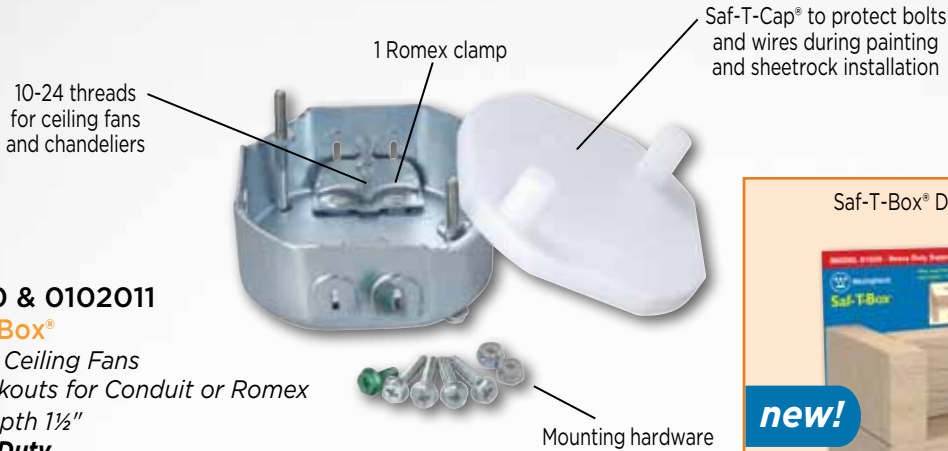

HEAVY DUTY SUPPORT FOR NEW CONSTRUCTION OR FOR APPLICATIONS WHERE ATTIC IS ACCESSIBLE

- Includes mounting hardware and instructions
- For fixture support of 150 lbs. or less
- Acceptable for fan support of 70 lbs. or less

01020 & 0102011

Saf-T-Box®

*Fits All Ceiling Fans
3 Knockouts for Conduit or Romex
Box Depth 1½"*

Heavy Duty

*15.5 Cubic Inch Electrical Box
01020 Individually Packaged, 24 Per Cut Case
0102011 Bulk Packed, 48 Per Cut Case*