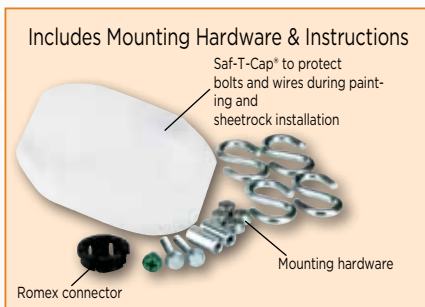

PATENTED TECHNOLOGY | US PATENT NO. 5,435,514 5,860,548

UL LISTED 85E6

*Dual Mount = Box is threaded for 8-32 (ideal for box covers and light weight fixtures) and 10-24 screws (ideal for heavier fixtures and fans). Meets or Exceeds UL Standards Regarding Exposed Threads Within Box. Meets or Exceeds NEC Safety Codes.