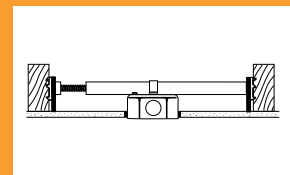

*Dual Mount = Box is threaded for 8-32 (ideal for box covers and light weight fixtures) and 10-24 screws (ideal for heavier fixtures and fans). Meets or Exceeds UL Standards Regarding Exposed Threads Within Box. Meets or Exceeds NEC Safety Codes.