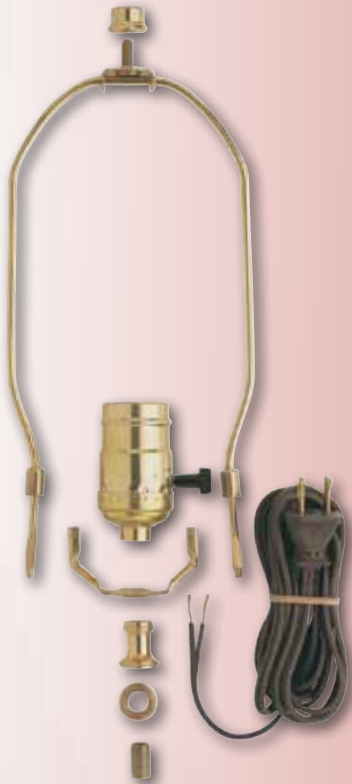

70268 3-Way Socket Kit

Includes:

- 10" Brass-Plated Detachable Harp
- 8' 18 Gauge Cord Set
- 3-Way Medium Base Socket
- 150 Watts Max. Rating
- Finial
- Hardware