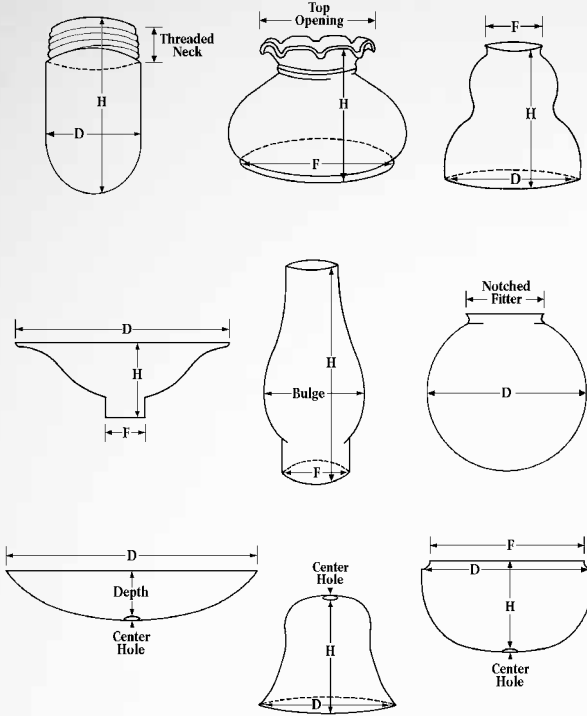

Glassware Glossary

FITTER (F)

Fitter size is the diameter of the glass where the glass attaches to the fixture or lamp.

HEIGHT (H)

Distance between the two farthest points opposite each other on the top and bottom of the glass that form a vertical line.

DIAMETER (D)

Distance between two opposite points at the widest part of the glass that form a horizontal line.

NECKLESS

A piece of glass without a neck.

CENTER HOLE

The opening on a neckless shade and measured like a fitter. If a piece of glass has a fitter and a center hole, the center hole is used for lock-up.

DEPTH

Distance from the center point inside the glass to the point directly opposite, this is measured without mounting.

BULGE

The diameter measured at the widest part of a chimney.

TOP OPENING

Distance between the two farthest points opposite each other on the top of a student shade. All top openings are wide enough and made to fit over the average chimney.

THREADED NECK

A fitter that attaches to the fixture or lamp by means of threads in the glass.

NOTCHED FITTER

Designed to lock tightly into specially designed holders with $\frac{1}{4}$ turn.

Plastic Material Guide

Feature Comparison Chart

Feature	Polyethylene	Acrylic	Polycarbonate
Heat Resistance	G	G	E
Quality of Seams	F	E	E
UV Resistance	F	E	F
Strength	G	G	E
Light Transmission	F	E	G
Wall Thickness Uniformity	G	G	E
Shatter Resistance	E	F	G
Surface Characteristics	G	E	G
Appearance vs. Time	G	E	G
Strength vs. Time	G	E	F
Overall Appearance	G	E	G

KEY:

E = Excellent

G = Good

F = Fair

Recommended Maximum Incandescent Wattage Ratings

Polyethylene		Acrylic		Polycarbonate	
Globe	Watts	Globe	Watts	Globe	Watts
6"	40	6"	60	6"	75
8"	75	8"	75	Cylinder	Watts
10"	100	10"	100	5½"	60
12"	150	12"	150	5¾"	60
14"	200	14"	150	6¼"	60
16"	200	16"	200	7¼"	60
18"	250	18"	200	8½"	60
—	—	Cylinder	Watts	8¾"	60
—	—	5"	60	—	—

This wattage guide is a general recommendation only. Actual wattage ratings are influenced by fixture type, bulb location and ambient temperature. The light source should be located at the center of each shade.