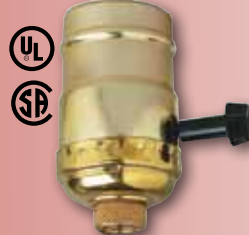

* **22031 - Polished Brass**
 * **22033 - Brass Finish**
Turn Knob
 Medium Base
 Bushing 1/8-IP with Set Screw
 Removable Knob
 250 Watts Max., 250 Volts
 Height - 2 1/2"

* **22041 - Polished Brass**
3-Way Turn Knob
 Medium Base
 Bushing 1/8-IP with Set Screw
 Removable Knob
 250 Watts Max., 250 Volts
 Height - 2 1/2"