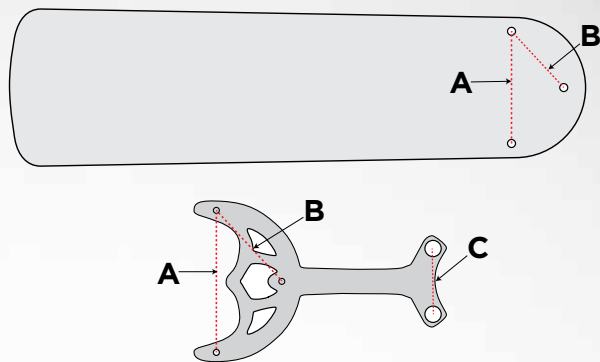

FAN BLADE HOLE DIMENSIONS		
Dimension	52" Parts	42" Parts
A	31 ⁵ / ₁₆ "	3 ¹ / ₂ "
B	2 ³ / ₄ "	2 ⁵ / ₈ "
C	2 ¹ / ₁₆ "	1 ¹ / ₁₆ "

77414 - 52" White
 Outdoor ABS Fan Blades
 5 Blade Set

77411 - 42" White/Bleached Oak
 77416 - 52" White/Bleached Oak
 Reversible MDF Fan Blades
 5 Blade Set