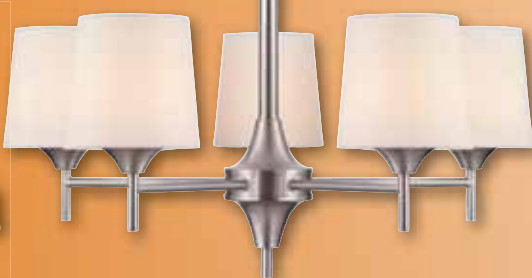

62274

Sylvestre

5 Light Chandelier

*Brushed Nickel Finish
with Frosted Seeded Glass*

Height: 18.5" Diameter: 20.63"

Chain: 36" Wire: 120"

*Use (5) Medium (E26) Base Lamps,
60 Watt Maximum*

62275

Sylvestre

3 Light Chandelier

*Brushed Nickel Finish
with Frosted Seeded Glass*

Height: 17.63" Diameter: 18.25"

Chain: 36" Wire: 120"

*Use (3) Medium (E26) Base Lamps,
60 Watt Maximum*

62252

Gatehouse Tower

3 Light Chandelier

*Weathered Bronze Finish
with Frosted Glass*

Height: 18.88" Width: 22.88"

Chain: 36" Wire: 60"

*Use (3) Medium (E26) Base Lamps,
60 Watt Maximum*

+ 62254

Parker Mews

5 Light Chandelier

*Brushed Nickel Finish
with White Linen Fabric Shades*

Height: 23.13" Width: 25"

Chain: 36" Wire: 60"

*Use (5) Candelabra (E12) Base Lamps,
60 Watt Maximum*

+ 62255

Parker Mews

3 Light Chandelier

*Brushed Nickel Finish
with White Linen Fabric Shades*

Height: 23.13" Width: 23.38"

Chain: 36" Wire: 60"

*Use (3) Candelabra (E12) Base Lamps,
60 Watt Maximum*

+Fixture can be Semi-Flush or Chandelier mounted
www.westinghouselighting.com