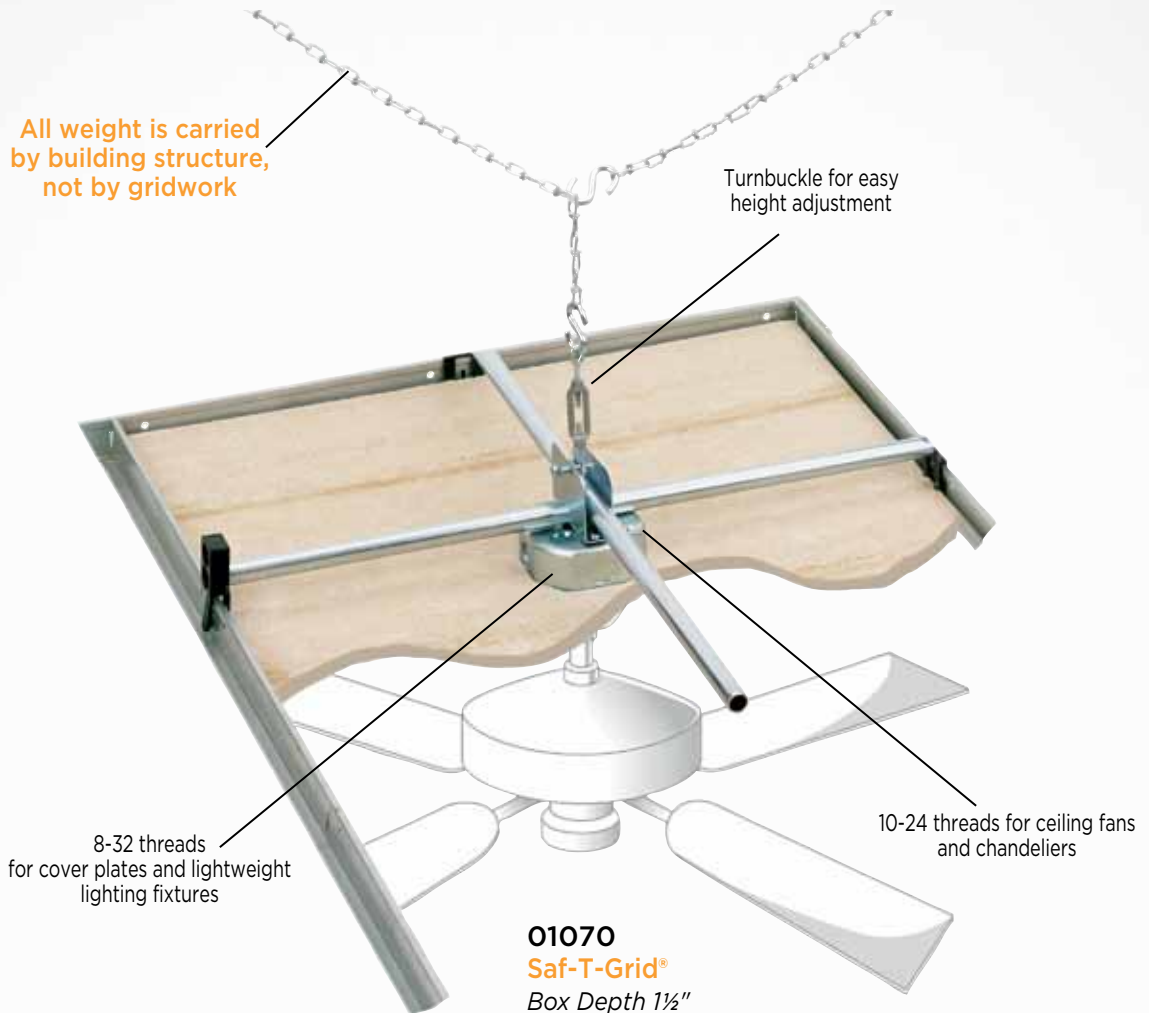

SAFELY INSTALLS FANS AND FIXTURES IN SUSPENDED CEILING APPLICATIONS

- Reduce ceiling vibration and provide safe secure installation
- Fits 2' x 2' and 2' x 4' ceiling tile gridwork
- Position box anywhere along the brace
- Fits all ceiling fans
- For fixture support of 50 lbs. or less
- Acceptable for fan support of 50 lbs. or less

01070
Saf-T-Grid®
Box Depth 1½"
Heavy Duty, 15.5 Cubic Inch
Dual Mount* Electrical Box
6 Knockouts for Conduit or Romex
Individually Packaged, 6 Per Cut Case