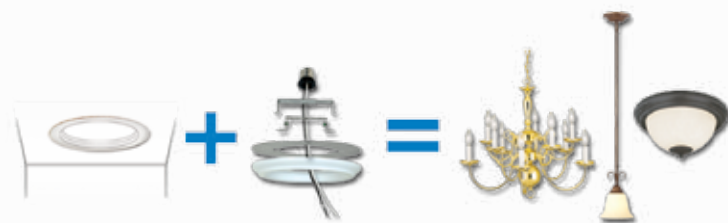

62266
Fontane
3 Light Pendant
Brushed Nickel Finish
with Frosted Glass
Height: 25.88" Diameter: 19.75"
Chain: 36" Wire: 60"
Use (3) Medium (E26) Base Lamps,
60 Watt Maximum

01011
Recessed Light Converter

Transform existing recessed lighting into a pendant or other light fixture!

- Quick and easy home upgrade with no remodeling
- Unique patent pending design
- Adjusts to any recessed can size between 4" - 6" diameter
- No visible screws or hardware
- Perfect for hanging a pendant or other lighting fixtures
- Decorative medallion can be painted to match any decor
- Works with existing recessed cans that use medium base lamps*
- Can be used on sloped ceilings up to 45°
- 50 lb. maximum load rating

*Converter works with existing recessed cans that use medium base PAR16, R16, A19, R20, PAR20, BR25, BR30, R30, PAR30, BR38, PAR38, BR40 or R40 lamps.