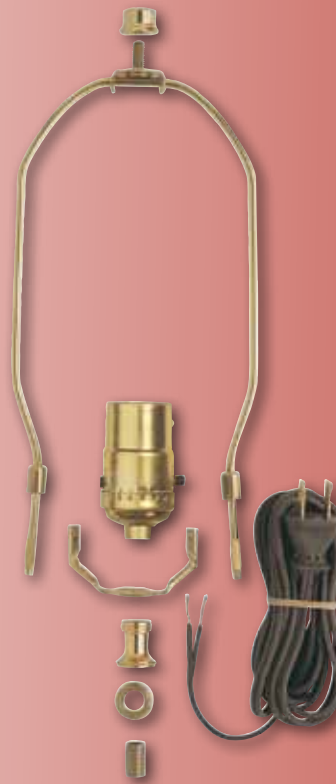

70269 Push-Through Socket Kit

Includes:

- 10" Brass-Plated Detachable Harp
- 8' 18 Gauge Cord Set
- Push-Through Medium Base Socket
- 150 Watts Max. Rating
- Finial
- Hardware