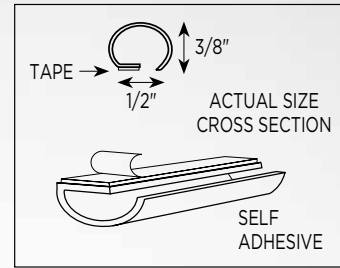

- 74998 - Single Gang
 - 74999 - Double Gang
- Plastic Wall Shield**

* 12082 - White
 * 12084 - Cream
3" x 4" x 4"
Pleated Shades
 Clips on to
 Torpedo Bulbs

* 28212
6" Diameter
Green Felt Pad
 Adhesive Backing