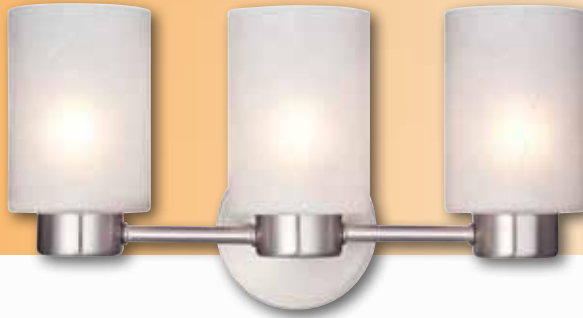

Choose Your Fixture and Finish.

*** 63000**
1 Light Wall
*Oil Rubbed
 Bronze Finish*
 Height: 9"
 Width: 4"
 Extends: 6.5"

Use (1) Medium (E26) Base Lamp,
 60 Watt Maximum

*** 63002**
1 Light Wall
*Brushed
 Nickel Finish*
 Height: 9"
 Width: 4"
 Extends: 6.5"

Sylvestre Collection

*** 62278**
1 Light Wall
Brushed Nickel Finish
with Frosted Seeded Glass
Height: 8.25" Width: 4.75"
Extends: 6.25"
Use (1) Medium (E26) Base Lamp,
60 Watt Maximum

*** 62279**
3 Light Wall
Brushed Nickel Finish
with Frosted Seeded Glass
Height: 8.25" Width: 15.75"
Extends: 6.25"
Use (3) Medium (E26) Base Lamps,
60 Watt Maximum