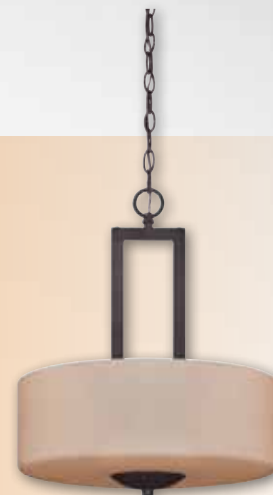

66296
3 Light Pendant
Oil Rubbed Bronze Finish
with Amber Glass
Height: 19.13" Width: 15.63"
Chain: 36" Wire: 60"
Use (3) Medium (E26) Base Lamps,
60 Watt Maximum