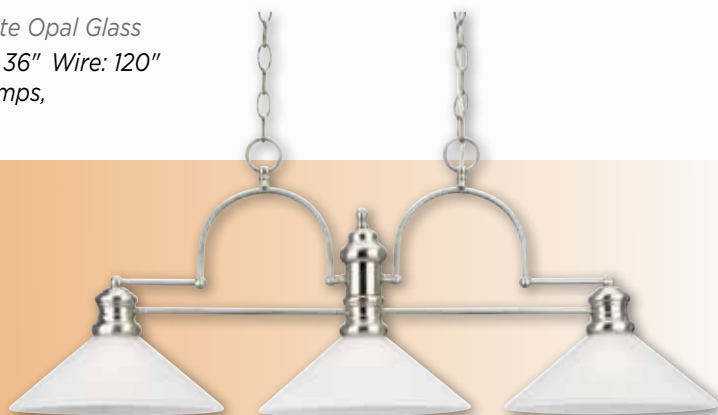

64615

Trinity I

3 Light Chandelier

Brushed Nickel Finish with White Opal Glass

Height: 12.5" Width: 22" Chain: 36" Wire: 120"

*Use (3) Medium (E26) Base Lamps,
60 Watt Maximum*

69222

Winchester

3 Light Island Pendant

*Brushed Nickel Finish
with Frosted White Alabaster Glass*

Height: 14.75" Width: 37.75"

Chain: 108" Wire: 120" Extends: 11.25"

*Use (3) Medium (E26) Base Lamps,
100 Watt Maximum*