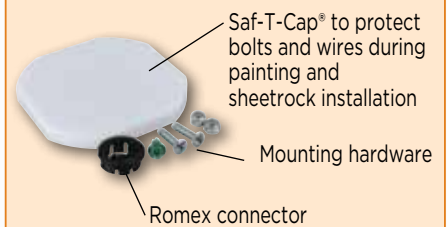

Saf-T-Brace®

IDEAL FOR RETROFIT APPLICATION NO ATTIC ACCESS REQUIRED

- Fits 16" to 24" ceiling joists
- Patented design provides fast fingertip expansion and positive attachment to joists
- Fits all ceiling fans
- Position box anywhere along the brace
- For fixture support of 150 lbs. or less on 16" centers
- For fixture support of 50 lbs. or less on 24" centers
- Acceptable for fan support of 70 lbs. or less

Teeth Twist and Lock into Joist to Create More Secure Connection

01100

Saf-T-Brace®

Box Depth 1½"

Heavy Duty, 15.5 Cubic Inch Dual Mount* Electrical Box

6 Knockouts for Conduit or Romex

Individually Packaged, 24 Per Cut Case

Strong Grip

new!

For more display information, contact your Westinghouse Sales Representative.

Includes Mounting Hardware & Instructions

Step 1

Easy installation from below ceiling through any 4" diameter hole.

Step 2

Rotate bar until teeth are fully embedded into joist.

Step 3

Attach electrical box and install fan or lighting fixture per manufacturer's instructions.

PATENTED
TECHNOLOGY

US PATENT NO.
5,720,461
5,860,548

*Dual Mount = Box is threaded for 8-32 (ideal for box covers and light weight fixtures) and 10-24 screws (ideal for heavier fixtures and fans). Meets or Exceeds UL Standards Regarding Exposed Threads Within Box. Meets or Exceeds NEC Safety Codes.