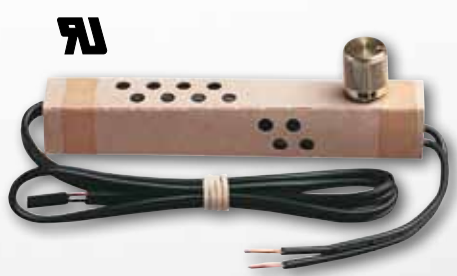

- 70801**
Halogen Dimmer For Torchiere Lamps
 Includes Knob
 500 Watt Maximum, 120 VAC

*Bulk Pack
www.westinghouselighting.com

CARDER PRODUCT SOLD IN INNER PACK ONLY

Plugs

* 22600 - Brown
 * 22601 - Ivory
Easy Connect Plug
 Polarized
 SPT-1 Wire, Side Entry