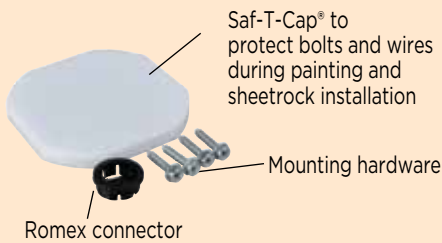

Includes Mounting Hardware & Instructions