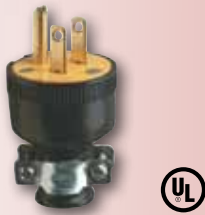

* 22634
3-Prong Plug
Steel Cord Clamp
7/16" Hole
15A, 125 Volts