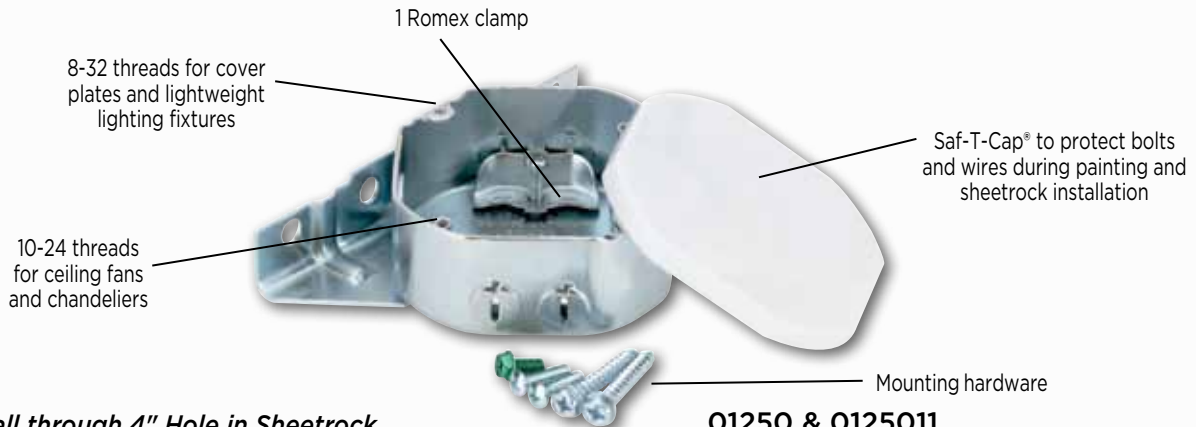

Heavy Duty, 21.5 Cubic Inch
Dual Mount* Electrical Box
01240 Individually Packaged, 4 Per Cut Case
0124011 Bulk Packed, 12 Per Cut Case

8-32 threads for cover plates and lightweight lighting fixtures

1 Romex clamp