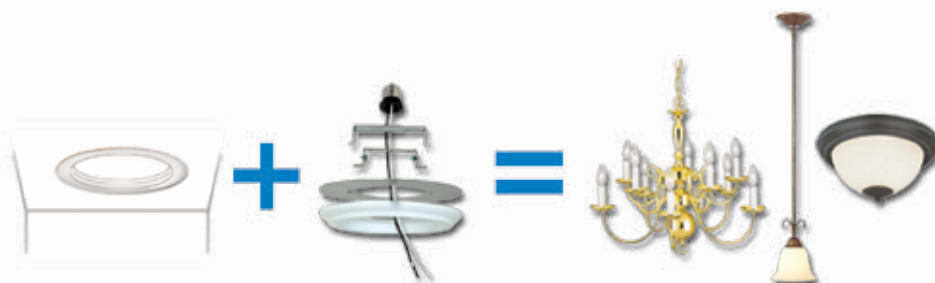

Note: Paintable decorative medallion and metal plate are optional when used on a 4" diameter recessed can.