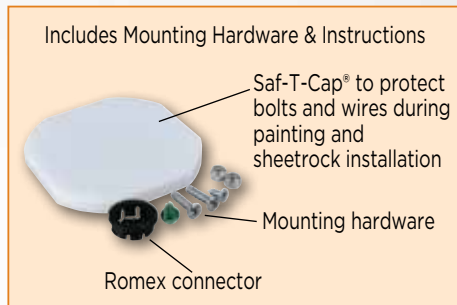

Additional Security from Screw Connector

O1010

Saf-T-Brace®

Box Depth 1½"

Heavy Duty, 15.5 Cubic Inch Dual Mount Electrical Box*

6 Knockouts for Conduit or Romex

Individually Packaged, 24 Per Cut Case

Extra Strong Grip