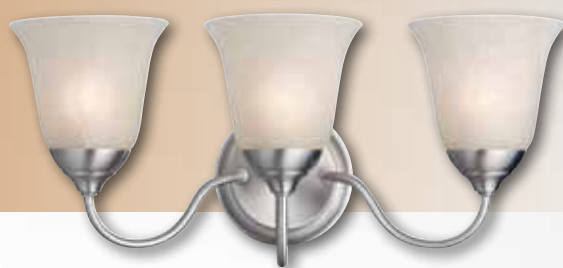

* 62273
Clinton
3 Light Wall
Satin Nickel Finish
with White Alabaster Glass
Height: 9.25" Width: 22"
Extends: 8.38"
Use (3) Medium (E26) Base Lamps,
60 Watt Maximum