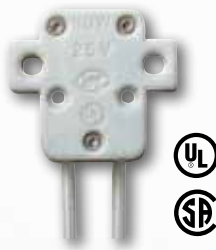

* 11104
Porcelain Halogen Socket
5" Wire Leads
SF-1 200° C 300V Leads
100 Watts Max., 250 Volts
Fits G4, GX5.3, GV5.3
and G6.35 Lamp Bases
Height - 3/8"

* 11107
MR16 Porcelain Socket
5" Wire Leads
SF-1 200° C Leads
75 Watts Max., 125 Volts
Fits G5.3, GU5.3
and GX5.3 Lamp Bases

* 11108
MR16 Porcelain Socket
5" Wire Leads
SF-1 200° C Leads
75 Watts Max., 300 Volts
Fits G5.3, GU5.3
and GZ5.3 Lamp Bases

* 11033
Electronic Transformer
Halogen
Use with 12 Volt MR11 or MR16 Halogen Lamps
Input 120 Volts AC
Output 12 Volts, 80 Watt Max.
3 1/2" White and 6" Black
18 Gauge Leads

*Bulk Pack

CARDED PRODUCT SOLD IN INNER PACK ONLY

www.westinghouselighting.com