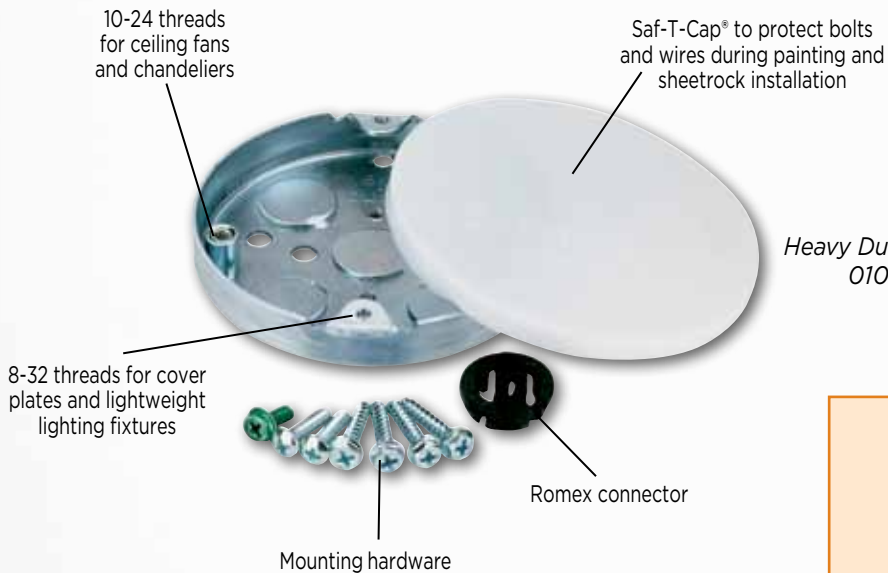

IDEAL FOR NEW CONSTRUCTION OR REMODEL APPLICATIONS

- Fits all ceiling fans
- Includes mounting hardware and instructions
- For fixture support of 150 lbs. or less
- Acceptable for fan support of 70 lbs. or less

01030 & 0103011

Saf-T-Pan®

2 Knockouts for Conduit or Romex

Box Depth 5/8"

Heavy Duty, 8 Cubic Inch Dual Mount* Electrical Pan

01030 Individually Packaged, 24 Per Cut Case

0103011 Bulk Packed, 48 Per Cut Case