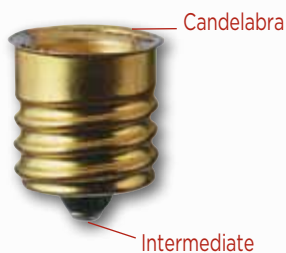

* 22403
**Socket
Adapter Reducer**
Reduces Intermediate Base
to Candelabra Base
With Rubber Ring
75 Watts Max.
120 Volts