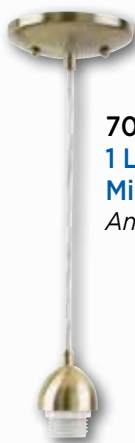

70286
**1 Light Adjustable
Mini Pendant**
White Finish

70287
**1 Light Adjustable
Mini Pendant**
Antique Brass Finish