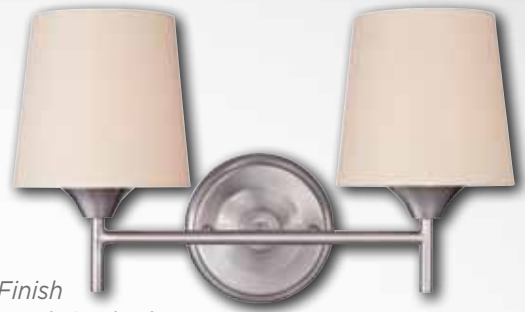

*Use (1) Candelabra (E12) Base Lamp,
60 Watt Maximum*

*** 62261**

2 Light Wall

*Brushed Nickel Finish
with White Linen Fabric Shades*

Height: 9.75" Width: 16"

Extends: 7"

*Use (2) Candelabra (E12) Base Lamps,
60 Watt Maximum*