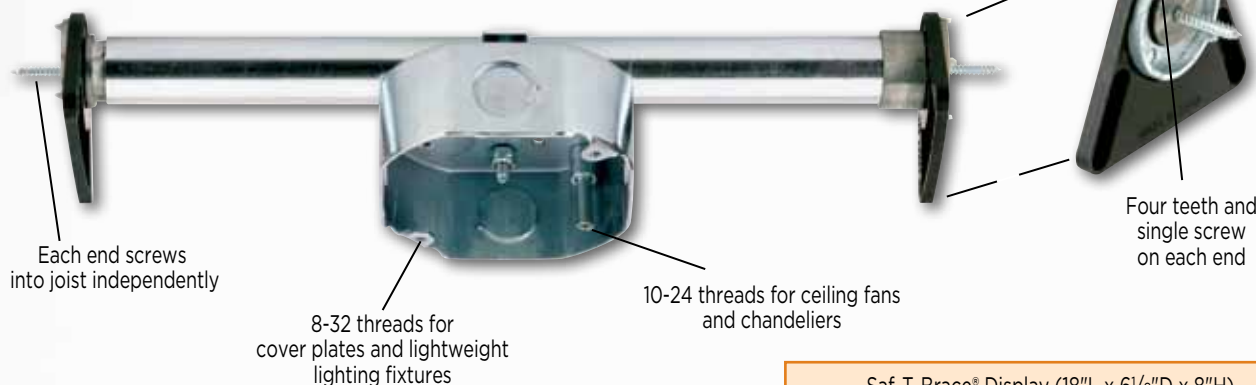

Additional Security from Screw Connector

O1010

Saf-T-Brace®

Box Depth 1½"

Heavy Duty, 15.5 Cubic Inch Dual Mount Electrical Box*

6 Knockouts for Conduit or Romex

Individually Packaged, 24 Per Cut Case

Extra Strong Grip