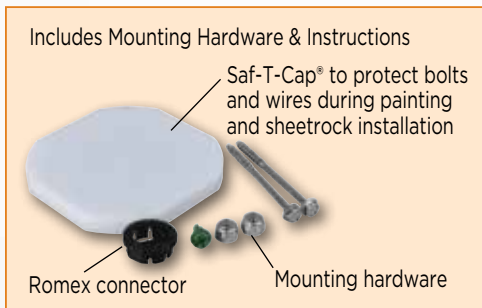

IDEAL FOR RETROFIT APPLICATION NO ATTIC ACCESS REQUIRED

- Fits 16" to 24" ceiling joists
- Patented design provides fast fingertip expansion and positive attachment to joists
- Fits all ceiling fans
- Position box anywhere along the brace
- For fixture support of 150 lbs. or less on 16" centers
- For fixture support of 50 lbs. or less on 24" centers
- Acceptable for fan support of 70 lbs. or less

Includes Larger Box for Increased Wire Capacity

01400

Saf-T-Brace®

Box Depth 2½"

Heavy Duty, 21.5 Cubic Inch Dual Mount Electrical Box
6 Knockouts for Conduit or Romex
Individually Packaged, 12 Per Cut Case
Strong Grip*

PATENTED TECHNOLOGY

US PATENT NO.
5,720,461
5,860,548

Step 1

Easy installation from below ceiling through any 4" diameter hole.

Step 2

Rotate bar until teeth are fully embedded into joist.

Step 3

Attach electrical box and install fan or lighting fixture per manufacturer's instructions.

*Dual Mount = Box is threaded for 8-32 (ideal for box covers and light weight fixtures) and 10-24 screws (ideal for heavier fixtures and fans). Meets or Exceeds UL Standards Regarding Exposed Threads Within Box. Meets or Exceeds NEC Safety Codes.