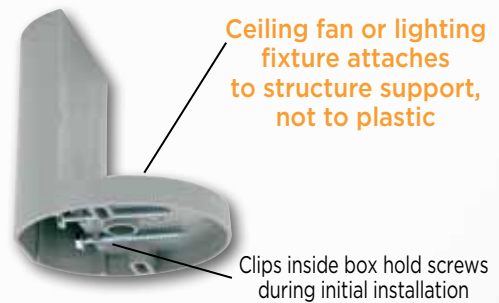

PATENTED TECHNOLOGY | US PATENT NO. 5,762,223

*Dual Mount = Box is threaded for 8-32 (ideal for box covers and light weight fixtures) and 10-24 screws (ideal for heavier fixtures and fans). Meets or Exceeds UL Standards Regarding Exposed Threads Within Box. Meets or Exceeds NEC Safety Codes.