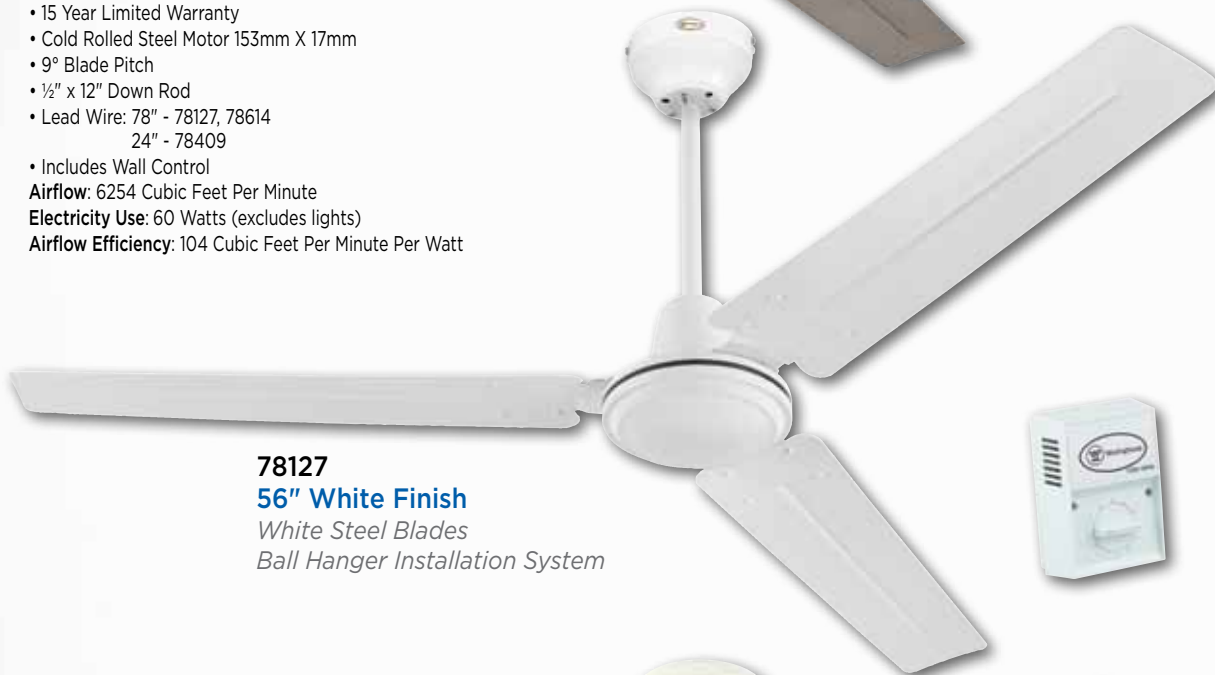

56" White Finish

*White Steel Blades
Ball Hanger Installation System*

78409