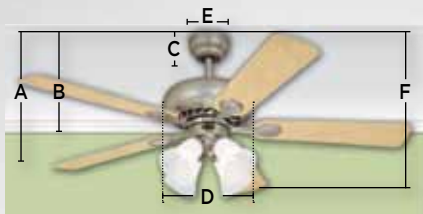

- A - Top of Canopy to Bottom of Blade
- B - Top of Canopy to Bottom of Switch Housing
- C - Top of Canopy to Bottom of Canopy
- D - Width of Motor Housing
- E - Width of Canopy
- F - Top of Canopy to Bottom of Glass

CEILING FAN SPECIFICATIONS - DIMENSIONS

Family Name	Size of Down Rod Included	A	B	C	D	E	F
Alloy	3/4" x 4"	6.38"	11"	2.5"	6.75"	5.13"	11.75"
Arcadia	3/4" x 4"	9.38"	11"	2"	9.75"	5.88"	14"
Bayside	3/4" x 4"	11"	11.38"	2.38"	8.88"	5.13"	N/A
Bendan	3/4" x 4"	10"	N/A	2.5"	10.25"	5.13"	13.75"
Bethany	3/4" x 4"	12.63"	12.5"	2.38"	12.13"	5.13"	17.5"
Brentford	3/4" x 4"	9.96"	11.65"	2.06"	12.36"	5.83"	18.78"
Casanova	N/A	8"	8.5"	N/A	11"	N/A	N/A
Casanova Supreme	N/A	7.25"	8.5"	N/A	8.75"	N/A	12.5"
Castle	3/4" x 6"	11.43"	12.63"	2.4"	10.49"	5.13"	15.98"
Comet	3/4" x 4"	11.88"	14.25"	2.25"	11.5"	5.13"	14.25"
Contempra IV	N/A	7.13"	8.13"	N/A	11.5"	N/A	13"
Contempra V	N/A	7.83"	8.13"	N/A	11.5"	N/A	12.9"
Contempra Trio	N/A	5.88"	7.5"	N/A	10.38"	N/A	13.38"
Contractor's Choice	3/4" x 4"	10.25"	11.25"	2.25"	9"	5.25"	N/A
Cumulus	N/A	15.93"	19.3"	2.75"	7.28"	5.2"	21.3"
Delancey	3/4" x 4"	12.24"	12.52"	2.06"	7.87"	6.14"	15.47"
Elite	3/4" x 4"	9.63"	12.63"	2.13"	9"	5.25"	16.63"
Fairview	3/4" x 4"	12.25"	13"	2.38"	11"	5.13"	18.88"
Harmony	3/4" x 6"	10.63"	12.75"	2"	7.5"	6"	17.13"
Industrial	1/2" x 12"	17.25"	N/A	2.38"	7.75"	5.13"	N/A
Industrial 78003	1/2" x 12"	17.25"	N/A	2.38"	7.75"	5.13"	N/A
Lafayette	3/4" x 6"	15.5"	16.13"	2.38"	12.25"	5.13"	24"
Lavada	3/4" x 4"	8.07"	11.42"	2.07"	7.87"	6.14"	12.6"
Newtown	3/4" x 4"	11.38"	12.63"	2.38"	10"	5.13"	17.75"
Oasis	3/4" x 4"	13.63"	13.38"	2.38"	9"	5.13"	18.75"
Origami	3/4" x 4"	7.88"	10"	2.5"	6.75"	5.13"	14.75"
Panorama	3/4" x 4"	12.62"	9"	2.5"	10.75"	5.12"	15.87"
Petite	N/A	6.75"	8"	N/A	9"	N/A	12"
Princess Ambiance	3/4" x 4"	12.25"	12.5"	2.13"	6.63"	5.25"	16.88"
Quince	3/4" x 4"	9"	10.38"	2.5"	6.75"	5.13"	12.13"
Richboro SE	3/4" x 4"	12.25"	18.13"	2.25"	8.63"	5.13"	17"
Roundabout	3/4" x 4"	11.42"	13.75"	2.36"	7.68"	5.12"	15.92"
Solana	3/4" x 4"	10.75"	13"	2"	7.63"	6.25"	17.38"
Sparta	3/4" x 4"	10.7"	11.6"	2.1"	9.1"	5.86"	13"
Sumter	N/A	6"	7.87"	N/A	11.42"	N/A	14.2"
Swirl	3/4" x 4"	13.5"	12"	2.25"	12"	5.25"	18"
Techno	3/4" x 4"	9.13"	11.02"	2.06"	8.39"	6.14"	12.4"
Turbo Swirl	3/4" x 4"	10"	11.5"	2.25"	7"	5"	14.5"
Turbo Swirl CFL	3/4" x 4"	10"	11.5"	2.25"	7"	5"	16.5"
Vector Elite	3/4" x 4"	7"	11.25"	2.13"	10.38"	5.13"	15.5"
Vintage	3/4" x 4"	11"	13"	2"	11"	5"	18"
Vintage II	3/4" x 4"	11.38"	13.25"	2.38"	11.13"	5.13"	19.25"
Wengue	3/4" x 4"	9"	10.38"	2.5"	6.75"	5.13"	12.13"
Willow Breeze	3/4" x 4"	11.1"	13.3"	2.4"	11.6"	5.1"	N/A
Xavier	3/4" x 4"	16"	17.5"	2"	10"	5"	22.5"
Xavier II	3/4" x 4"	16"	17.5"	2"	10"	5"	22.5"

If a Combo Style Fan with a 4" Down Rod is Installed without the Down Rod, Subtract 3" from the Dimensions Listed (A, B, F).
If a Combo Style Fan with a 6" Down Rod is Installed without the Down Rod, Subtract 5" from the Dimensions Listed (A, B, F).