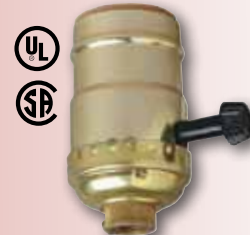

* **22031 - Polished Brass**
 * **22033 - Brass Finish**
Turn Knob
 Medium Base
 Bushing 1/8-IP with Set Screw
 Removable Knob
 250 Watts Max., 250 Volts
 Height - 2 1/2"

* **22041 - Polished Brass**
3-Way Turn Knob
 Medium Base
 Bushing 1/8-IP with Set Screw
 Removable Knob
 250 Watts Max., 250 Volts
 Height - 2 1/2"