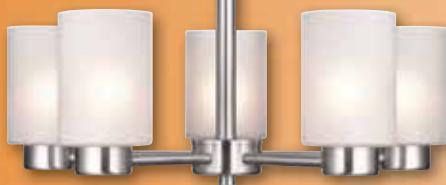

*Use (3) Medium (E26) Base Lamps,
60 Watt Maximum*

62274

Sylvestre

5 Light Chandelier

*Brushed Nickel Finish
with Frosted Seeded Glass*

Height: 18.5" Diameter: 20.63"

Chain: 36" Wire: 120"

*Use (5) Medium (E26) Base Lamps,
60 Watt Maximum*