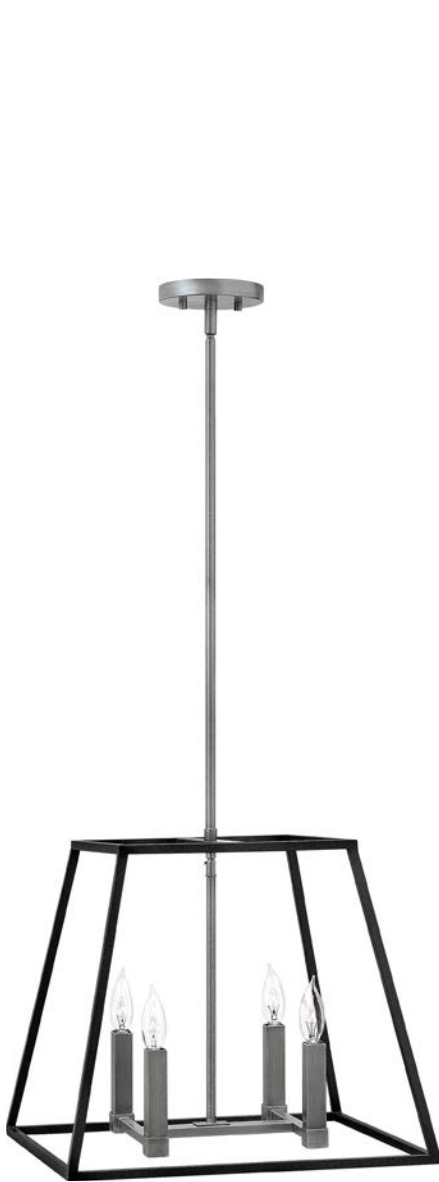

3334 DZ
18" W, 16¼" H
61" MAX. H*