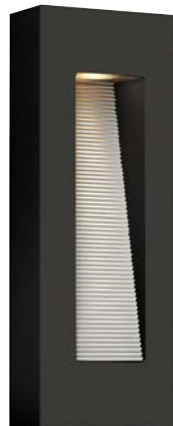

1669 TT

9" W, 24" H

1669 SK
1669 SK-LED
9" W, 24" H

1669 BZ
1669 BZ-LED
9" W, 24" H

1668 TT
1668 TT-LED
6" W, 16" H

1668 SK
1668 SK-LED
6" W, 16" H

1668 BZ
1668 BZ-LED
6" W, 16" H

ITEM	BULBS	LED ITEM	INTEGRATED LED LIGHT SOURCE	EXT.	TOP TO OUTLET	BACK PLATE
1668 BZ	2-20w GU10*	1668 BZ-LED	2-5.5w COL-35	4"	8"	4½" Square
1668 SK	2-20w GU10*	1668 SK-LED	2-5.5w COL-35	4"	8"	4½" Square
1668 TT	2-20w GU10*	1668 TT-LED	2-5.5w COL-35	4"	8"	4½" Square
1669 BZ	2-20w GU10*	1669 BZ-LED	2-5.5w COL-35	4"	12"	4½" Square
1669 SK	2-20w GU10*	1669 SK-LED	2-5.5w COL-35	4"	12"	4½" Square
1669 TT	2-20w GU10*	1669 TT-LED	2-5.5w COL-35	4"	12"	4½" Square