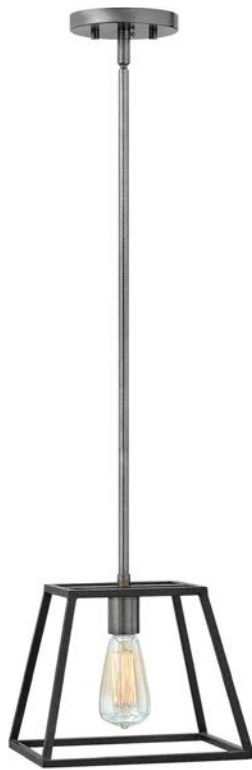

3334 BZ
18" W, 16¼" H
61" MAX. H*

3337 BZ
10" W, 8¾" H
53½" MAX. H*

3330 BZ
7½" W, 22¼" H

3330 BZ
(side view)

3338 BZ
48" W, 15¾" H
60¾" MAX. H*

ITEM	BULBS	DEPTH	EXT.	TOP TO OUTLET	BACK PLATE/CANOPY	WIRE	STEMS INCLUDED	ADDITIONAL FINISHES
3330 BZ	2-60w Cand.		5"	11¼"	7½" W, 22¼" H Back Plate			DZ
3334 BZ	4-60w Cand.				5" Dia. Canopy	10'	1-6", 3-12"	DZ
3337 BZ	1-100w Med.				5" Dia. Canopy	10'	1-6", 1-12", 1-18"	DZ
3338 BZ	8-60w Cand.	18"			4¾" W, 9½" L Canopy	10'	2-6", 6-12"	DZ

3351 DZ
10" W, 12½" H
51¼" MAX. H*

3336 DZ
22" W, 24½" H
69¼" MAX. H*

ITEM	BULBS	CANOPY	WIRE	STEMS INCLUDED	ADDITIONAL FINISHES
3336 DZ	4-60w Cand.	5" Dia.	10'	1-6", 3-12"	BZ
3351 DZ	1-100w Med.	5" Dia.	10'	1-6", 1-12", 1-18"	BZ
3357 DZ	7-100w Med.	5" Dia.	10'	1-6", 1-12", 1-18"	BZ
3358 DZ	13-75w Med.	5" Dia.	10'	1-6", 1-12", 1-18"	BZ

*Maximum achievable height with stems included. Additional 12" stems available. For 3336 DZ and 3351 DZ use 6035 AN. For 3357 DZ and 3358 DZ use 6065 AN. Ideal for vintage filament bulbs (not included).

3334 DZ
18" W, 16¼" H
61" MAX. H*

3337 DZ
10" W, 8¾" H
53½" MAX. H*

3330 DZ
7½" W, 22¼" H

3330 DZ
(side view)

3338 DZ
48" W, 15¾" H
60¾" MAX. H*

ITEM	BULBS	DEPTH	EXT.	TOP TO OUTLET	BACK PLATE/CANOPY	WIRE	STEMS INCLUDED	ADDITIONAL FINISHES
3330 DZ	2-60w Cand.		5"	11¼"	7½" W, 22¼" H Back Plate			BZ
3334 DZ	4-60w Cand.				5" Dia. Canopy	10'	1-6", 3-12"	BZ
3337 DZ	1-100w Med.				5" Dia. Canopy	10'	1-6", 1-12", 1-18"	BZ
3338 DZ	8-60w Cand.	18"			4¾" W, 9½" L Canopy	10'	2-6", 6-12"	BZ