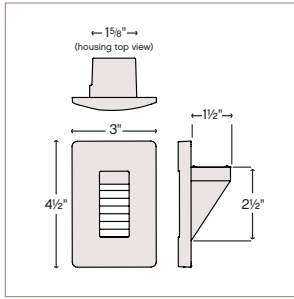

THE PERFECT SOLUTION FOR ANY INDOOR OR OUTDOOR
120V OUTLET OR SWITCH LOCATION

- + FULLY DIMMABLE
- + FITS STANDARD GANG JUNCTION BOX
- + 4W POWER CONSUMPTION
- + DIE CAST ZINC ALUMINUM ALLOY
- + INDOOR/OUTDOOR ETL RATED