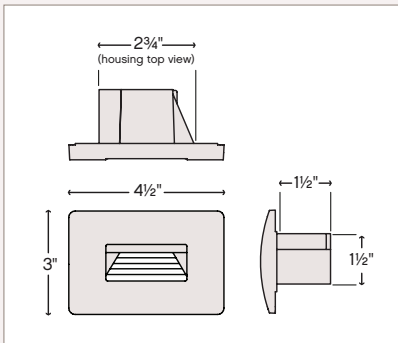

- + FULLY DIMMABLE
- + FITS STANDARD GANG JUNCTION BOX
- + 3.8W POWER CONSUMPTION
- + DIE CAST ZINC ALUMINUM ALLOY

120V LUNA STEP LIGHTS

are available in five finishes in both single and double gang configurations. SEE PAGES

57-59.