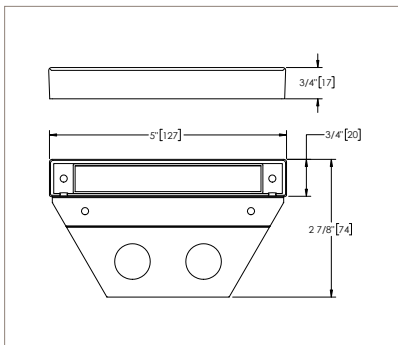

LED ITEM	LED ENGINE (INCLUDED)	POWER SUPPLY REQUIREMENT	INCANDESCENT EQUIVALENCY	FINISH	CONSTRUCTION	LENS
15446 BZ, 15446 BZ-10	NX4	1.9w / 2.8VA	15w	Bronze	Vinyl Alloy	Composite PC
15446 ST, 15446 ST-10	NX4	1.9w / 2.8VA	15w	Sandstone	Vinyl Alloy	Composite PC
15446 TT, 15446 TT-10	NX4	1.9w / 2.8VA	15w	Titanium	Vinyl Alloy	Composite PC

Nuvi Hardscape carries a 10 year limited warranty.