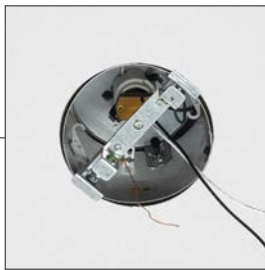

THE QUICKFIT KIT

ADJUST TO ANY CAN SIZE BETWEEN 4" AND 6"

80100 QF

QUICKFIT RECESSED LIGHT CONVERTER KIT

QUICKFIT INSTALLATION *is easy as 1-2-3!*

STEP 1

Mount QuickFit adjustable bar and screw in socket adapter.