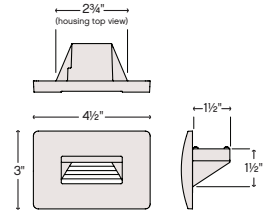

LED ITEM	LED ENGINE (INCLUDED)	POWER SUPPLY REQUIREMENT	INCANDESCENT EQUIVALENCY	FINISH	CONSTRUCTION
58508 BZ	LS-20	4w	20w	Bronze	Zinc Aluminum Alloy
58508 LA	LS-20	4w	20w	Light Almond	Zinc Aluminum Alloy
58508 MZ	LS-20	4w	20w	Matte Bronze	Forged Brass Face Plate
58508 SW	LS-20	4w	20w	Satin White	Zinc Aluminum Alloy
58508 TT	LS-20	4w	20w	Titanium	Zinc Aluminum Alloy

For line voltage accessories and transformers, see Hinkley's Landscape Lighting catalog.

PHOTOMETRICS (BASED ON VARIOUS MOUNTING HEIGHTS)

DISTANCE FROM LIGHT		LED ITEM	1'	2'	3'	4'	5'	6'	7'	8'	
FOOT CANDLES	8" Mounting	58508 BZ	3.58	0.71	0.2						
	16" Mounting			0.86	0.38	0.15					
	30" Mounting				0.27	0.24	0.13				
	8" Mounting	58508 LA	4.41	1.64	0.32	0.24	0.13	0.09			
	16" Mounting			0.97	0.50	0.26	0.14	0.10			
	30" Mounting				0.29	0.27	0.18	0.12			
	8" Mounting	58508 MZ	3.79	0.79	0.23						
	16" Mounting			0.90	0.41	0.17					
	30" Mounting				0.33	0.29	0.14				
	8" Mounting	58508 SW	7.0	2.19	0.97	0.57	0.37	0.26	0.19	0.14	
	16" Mounting			0.66	0.158	0.85	0.5	0.32	0.23	0.16	0.12
	30" Mounting				0.32	0.52	0.43	0.3	0.23	0.16	0.12
8" Mounting	58508 TT	4.5	1.8	0.45	0.25	0.15	0.11				
16" Mounting				1.03	0.54	0.27	0.15	0.1			
30" Mounting					0.32	0.29	0.19	0.12