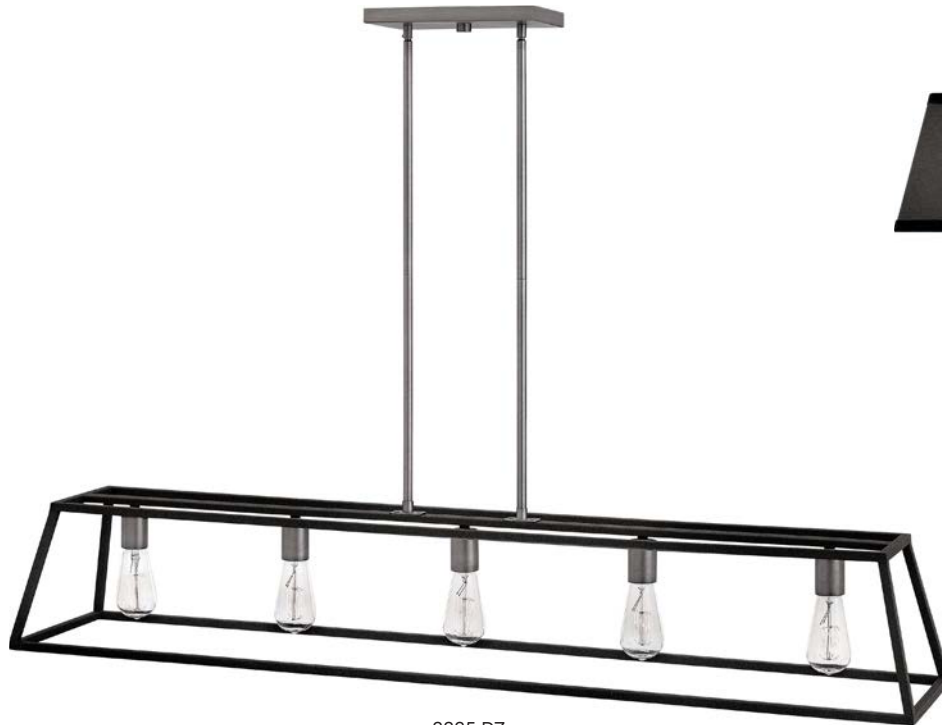

3334 DZ
18" W, 16¼" H
61" MAX. H*

3337 DZ
10" W, 8¾" H
53½" MAX. H*

3330 DZ
7½" W, 22¼" H

3330 DZ
(side view)

3338 DZ
48" W, 15¾" H
60¾" MAX. H*

ITEM	BULBS	DEPTH	EXT.	TOP TO OUTLET	BACK PLATE/CANOPY	WIRE	STEMS INCLUDED	ADDITIONAL FINISHES
3330 DZ	2-60w Cand.		5"	11¼"	7½" W, 22¼" H Back Plate			BZ
3334 DZ	4-60w Cand.				5" Dia. Canopy	10'	1-6", 3-12"	BZ
3337 DZ	1-100w Med.				5" Dia. Canopy	10'	1-6", 1-12", 1-18"	BZ
3338 DZ	8-60w Cand.	18"			4¾" W, 9½" L Canopy	10'	2-6", 6-12"	BZ

*Maximum achievable height with stems included. Additional 12" stems available, 6035 AN. Ideal for vintage filament bulbs (not included).

3335 DZ
50" W, 9" H
53" MAX. H*

3332 DZ
13½" W, 9¼" H

3355 DZ
65" W, 9¼" H
53¼" MAX. H*