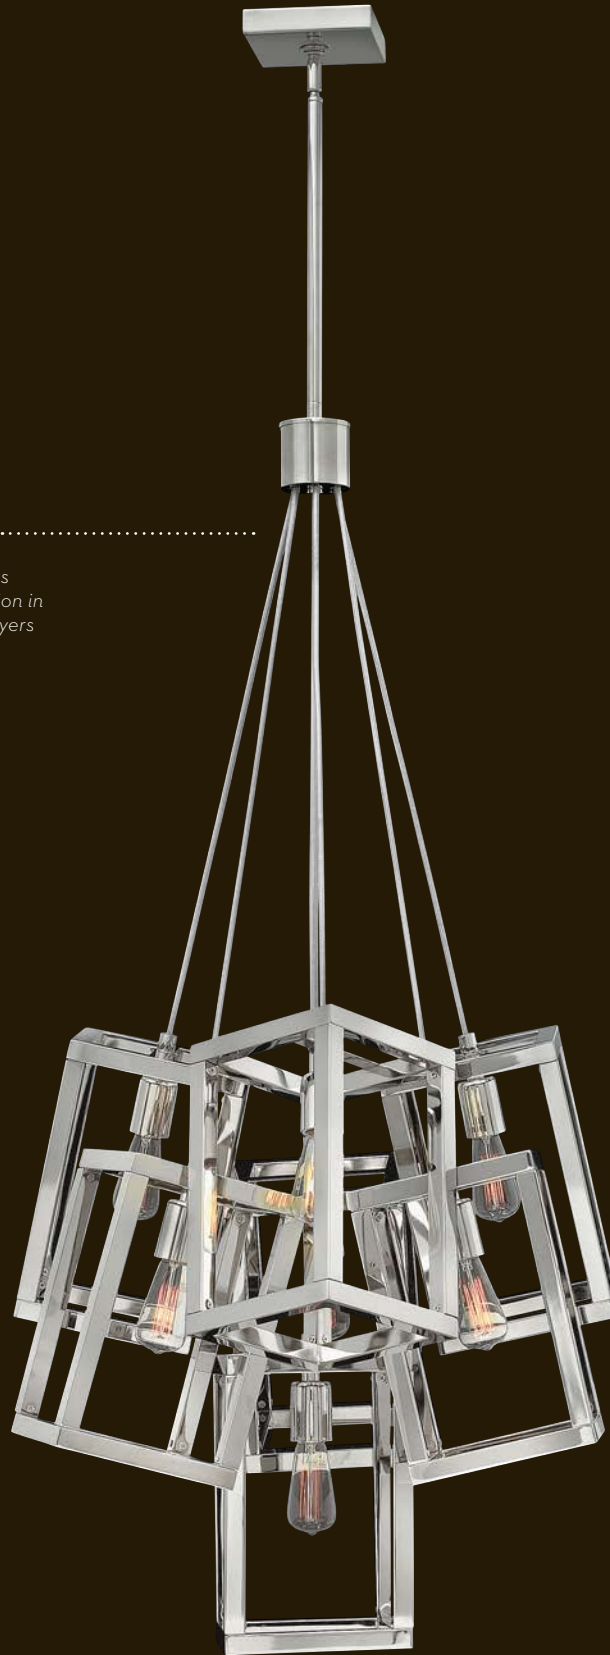

FR42448PNI
28" W, 46.5" H
71.5" MAX. HEIGHT*
5" SQUARE CANOPY
7-100W MEDIUM

FR42449PNI
32.5" W, 52.5" H
89.5" MAX. HEIGHT*
5" SQUARE CANOPY
13-75W MEDIUM
Fixture exceeds 50lbs.

Ensemble stem hung fixtures are provided with 10' of wire and the following stems: (1) 4", (1) 6" and (2) 12"

*Maximum achievable height with stems included. Additional 12" stems are available: **FR86212PNI**

Bulb specifications indicate maximum wattage.

FR42449PNI [32.5" W, 52.5" H]

OBJECT OF OUR
AFFECTION

*Sculptural statement pieces
inspire art-worthy installation in
spacious entryways and foyers*

FR42448PNI [28" W, 46.5" H]

FULTON™

FINISH BRONZE WITH HERITAGE BRASS
SHADE MOCHA LINEN WITH ESPRESSO TRIM

Fulton's minimalist beauty emphasizes 'less is more' with vintage industrial style. This clean, airy tapered cage design is constructed without glass.