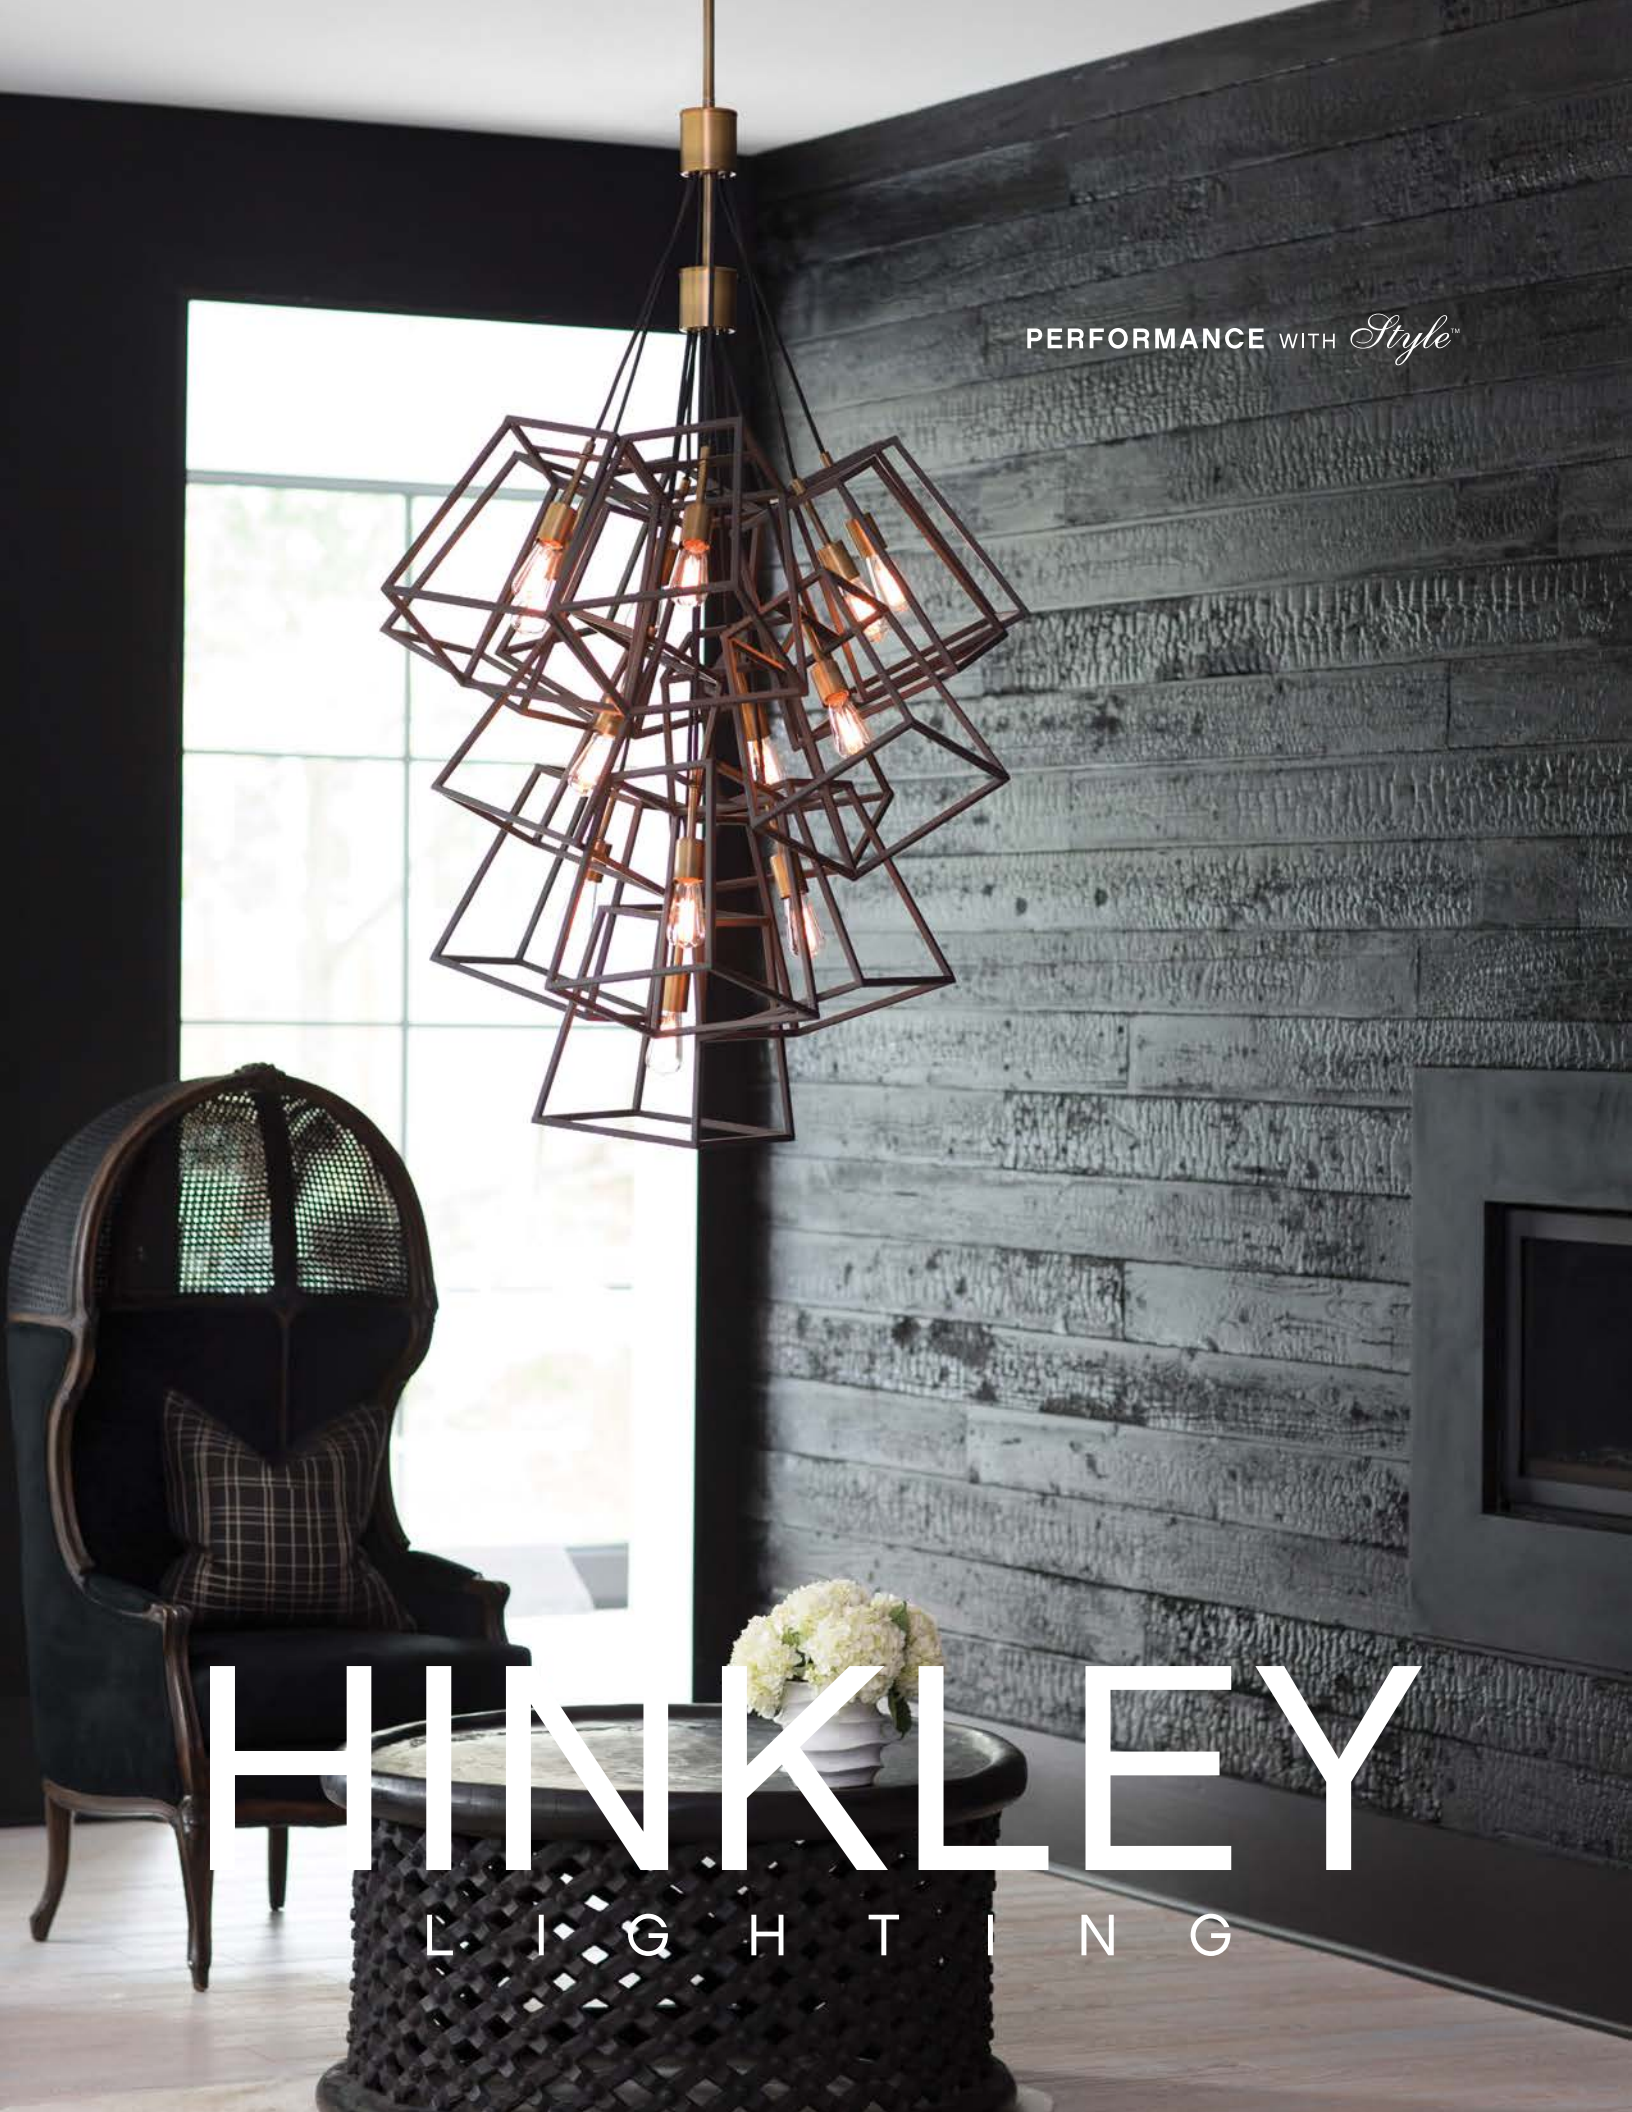

PERFORMANCE WITH *Style*™

HINKLEY

L I G H T I N G

PERFORMANCE
WITH
Style[™]

THIS SOURCEBOOK CONTAINS A COMPILATION OF THE NEWEST PERFORMANCE GRADE DECORATIVE PRODUCTS FROM HINKLEY LIGHTING, HIGHLIGHTING THE TRADITION OF SOPHISTICATED STYLES AND OUTSTANDING QUALITY COMBINED WITH INDUSTRY-LEADING INNOVATIVE TECHNOLOGY.