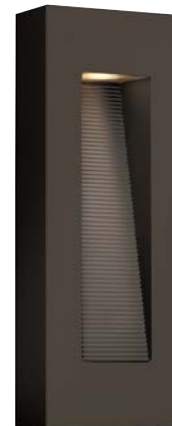

Plaza fixtures are fully dimmable. LED components carry a 5-year limited warranty.

LUNA™

FINISH BRONZE, SATIN BLACK, TITANIUM

GLASS ETCHED GLASS LENSES

Luna is a modern collection of solid aluminum fixtures offered in a unique combination of contemporary styles, including sleek wall lanterns with a dual light source and decorative reflector. Luna also offers chic pocket wall sconces and compact ceiling mounts that are ideal for indoor or out. Luna is standard ADA compliant.

1669 TT

9" W, 24" H

1669 SK
1669 SK-LED
9" W, 24" H

1669 BZ
1669 BZ-LED
9" W, 24" H

1668 TT
1668 TT-LED
6" W, 16" H

1668 SK
1668 SK-LED
6" W, 16" H

1668 BZ
1668 BZ-LED
6" W, 16" H

ITEM	BULBS	LED ITEM	INTEGRATED LED LIGHT SOURCE	EXT.	TOP TO OUTLET	BACK PLATE
1668 BZ	2-20w GU10*	1668 BZ-LED	2-5.5w COL-35	4"	8"	4½" Square
1668 SK	2-20w GU10*	1668 SK-LED	2-5.5w COL-35	4"	8"	4½" Square
1668 TT	2-20w GU10*	1668 TT-LED	2-5.5w COL-35	4"	8"	4½" Square
1669 BZ	2-20w GU10*	1669 BZ-LED	2-5.5w COL-35	4"	12"	4½" Square
1669 SK	2-20w GU10*	1669 SK-LED	2-5.5w COL-35	4"	12"	4½" Square
1669 TT	2-20w GU10*	1669 TT-LED	2-5.5w COL-35	4"	12"	4½" Square