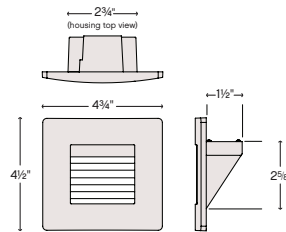

58506 BZ
120V LUNA™ STEP LIGHT
4¾" W, 4½" H

58506 LA
120V LUNA™ STEP LIGHT
4¾" W, 4½" H

DOUBLE GANG configuration

58506 SW
120V LUNA™ STEP LIGHT
4¾" W, 4½" H

58506 TT
120V LUNA™ STEP LIGHT
4¾" W, 4½" H

LED ITEM	LED ENGINE	WATTAGE	INCANDESCENT EQUIVALENCY	FINISH	CONSTRUCTION
58506 BZ	LS-20	4w	20w	Bronze	Zinc Aluminum Alloy
58506 LA	LS-20	4w	20w	Light Almond	Zinc Aluminum Alloy
58506 SW	LS-20	4w	20w	Satin White	Zinc Aluminum Alloy
58506 TT	LS-20	4w	20w	Titanium	Zinc Aluminum Alloy