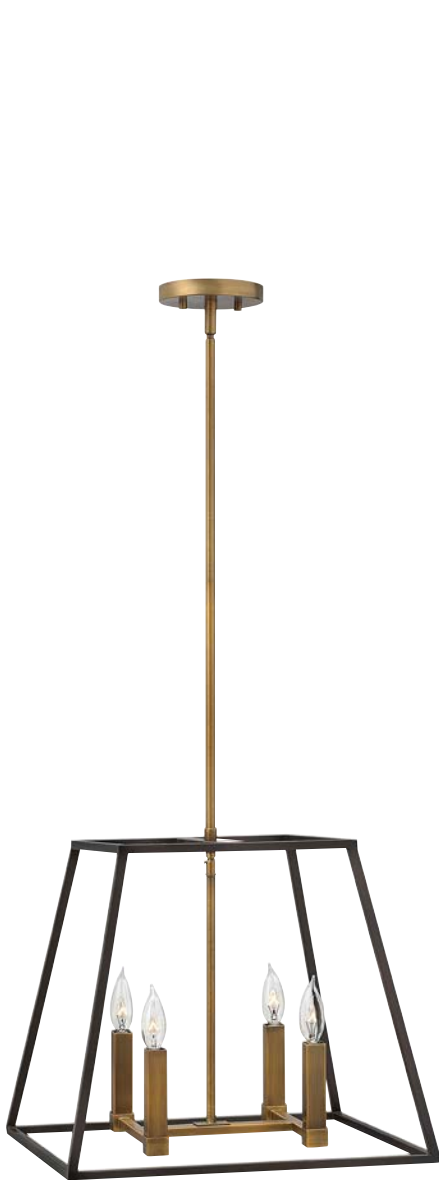

3334 BZ
18" W, 16¼" H
61" MAX. H*