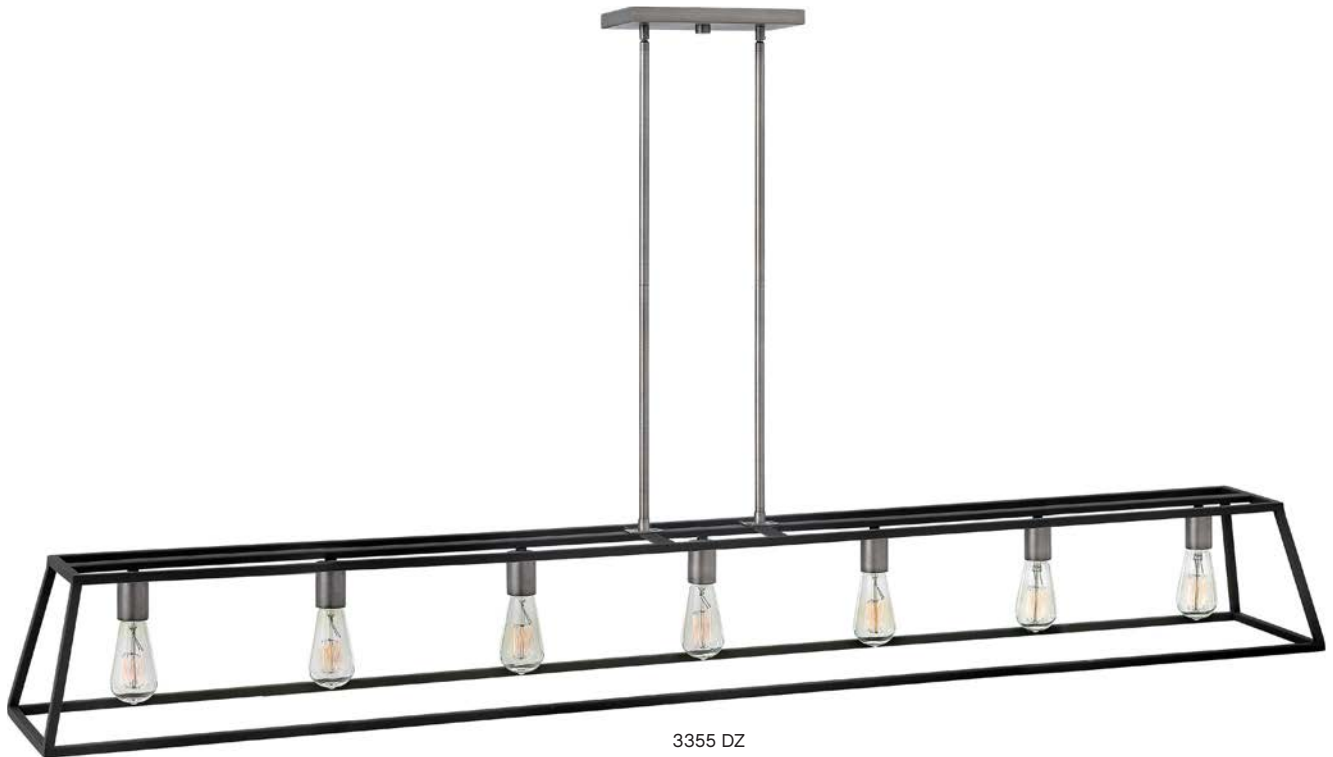

3334 DZ
18" W, 16¼" H
61" MAX. H*

3337 DZ
10" W, 8¾" H
53½" MAX. H*

3330 DZ
7½" W, 22¼" H

3330 DZ
(side view)

3338 DZ
48" W, 15¾" H
60¾" MAX. H*

ITEM	BULBS	DEPTH	EXT.	TOP TO OUTLET	BACK PLATE/CANOPY	WIRE	STEMS INCLUDED	ADDITIONAL FINISHES
3330 DZ	2-60w Cand.		5"	11¼"	7½" W, 22¼" H Back Plate			BZ
3334 DZ	4-60w Cand.				5" Dia. Canopy	10'	1-6", 3-12"	BZ
3337 DZ	1-100w Med.				5" Dia. Canopy	10'	1-6", 1-12", 1-18"	BZ
3338 DZ	8-60w Cand.	18"			4¾" W, 9½" L Canopy	10'	2-6", 6-12"	BZ

*Maximum achievable height with stems included. Additional 12" stems available, 6035 AN. Ideal for vintage filament bulbs (not included).

3335 DZ
50" W, 9" H
53" MAX. H*

3332 DZ
13½" W, 9¼" H

3355 DZ
65" W, 9¼" H
53¼" MAX. H*