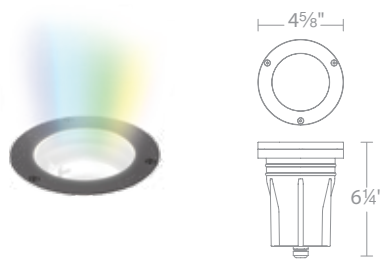

IP66

Model	Finishes
5021-CCBRR	Bronze on Brass

See page 20 for accessories

Mounting stake (12V), 6' lead wire and direct burial get filled wire nuts (12V)

3" INGROUND 12V COLOR CHANGING

Color and brightness controlled with ilumenight™ mobile app