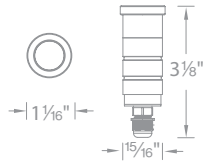

RECESSED INGROUNDS + INDICATOR LED LANDSCAPE

2" APERTURE

Input	9-15VAC	CRI	85
Power	4.1W / 6.6VA	Beam Angle	25°
Brightness	Up to 245 lm	Rated Life	70,000 hours
Color Temp	2700, 3000K		

2011-27 | **BS** *Bronzed Stainless Steel*
2011-30 | **SS** *Stainless Steel*

2021-27 | **BS** *Bronzed Stainless Steel*
2021-30 | **SS** *Stainless Steel*

2051-27 | **BS** *Bronzed Stainless Steel*
2051-30 | **SS** *Stainless Steel*

Slim Round with Honeycomb Louver

2012-27 | **BS** *Bronzed Stainless Steel*
2012-30 | **SS** *Stainless Steel*

Slim Round with Honeycomb Louver

2022-27 | **BS** *Bronzed Stainless Steel*
2022-30 | **SS** *Stainless Steel*

2" Square with Honeycomb Louver

2052-27 | **BS** *Bronzed Stainless Steel*
2052-30 | **SS** *Stainless Steel*

2000-CON-PVC
2" Concrete Pour Kit

For installation in concrete. Use with a 4" outdoor rated junction box and 18" PVC pipe included.

1" APERTURE

Input	9-15VAC	CRI	85
Power	1.9W 3VA	Beam Angle	50°
Brightness	80 lm	Rated Life	70,000 hours
Color Temp	2700 & 3000K		

1011-27 | **SS** *Stainless Steel*
1011-30 | **SS** *Stainless Steel*

1" Round

1021-27 | **SS** *Stainless Steel*
1021-30 | **SS** *Stainless Steel*

1051-27 | **SS** *Stainless Steel*
1051-30 | **SS** *Stainless Steel*

1000-CON-PVC
1" Concrete Pour Kit

For installation in concrete. Use with a 4" outdoor rated junction box and 18" PVC pipe included.