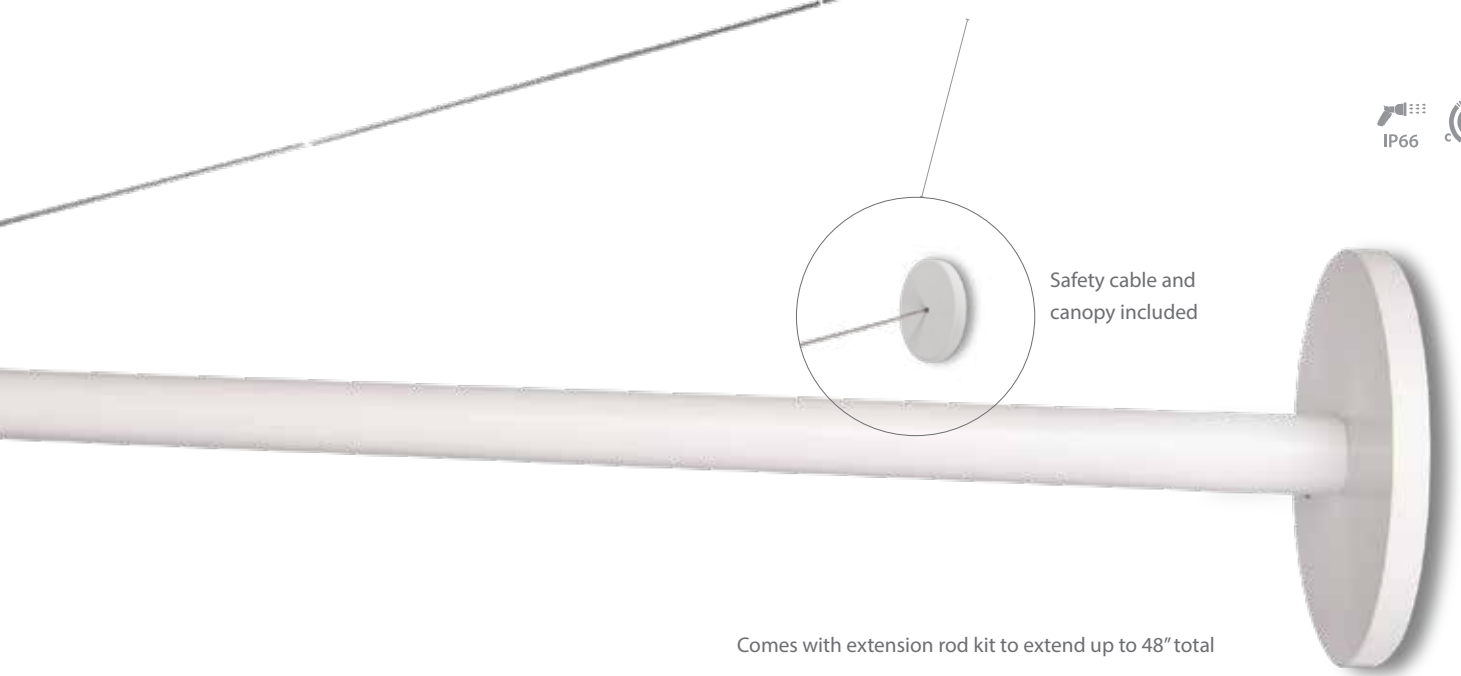

Comes with extension rod kit to extend up to 48" total