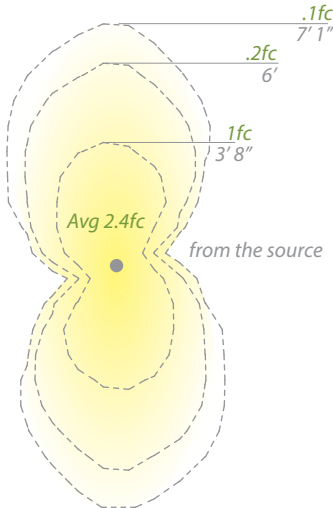

SCOOP 12V/120V/277V LED BOLLARD

1838 listed
1598 listed

12V

Input	9-15VAC
Power	7.8W/8.5VA
Brightness	Up to 180 lm
Color Temp	2700 & 3000K
CRI	90
Rated Life	60,000 hours

2700 & 3000K Warm and Pure White

6611-27	BK Black on Aluminum
6611-30	BZ Bronze on Aluminum

MLV dimming only

120V

Input	120V
Power	12.5W
Brightness	Up to 350 lm
Color Temp	2700 & 3000K
CRI	90
Rated Life	60,000 hours

2700 & 3000K Warm and Pure White

6612-27	BK Black on Aluminum
6612-30	BZ Bronze on Aluminum

TRIAC or ELV dimming

277V

Input	277V
Power	13.2W
Brightness	Up to 370 lm
Color Temp	2700 & 3000K
CRI	90
Rated Life	60,000 hours

2700 & 3000K Warm and Pure White

6613-27	BK Black on Aluminum
6613-30	BZ Bronze on Aluminum

ELV dimming only

Example: 6611-30BK

Recommended spacing for installation :

(12V) 6611

- Residential: 5 to 6ft
- Commercial: 3 to 4ft

Recommended spacing for installation:

(120V, 277V) 6612, 6613

- Residential: 6.5 to 7.5ft
- Commercial: 4.5 to 5.5ft