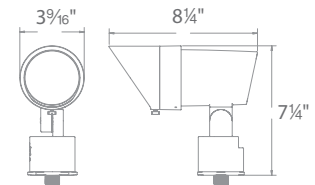

Accessories

5" Long Shroud		5211-LSHR-BK 5211-LSHR-BZ 5211-LSHR-BBR	Black on Aluminum Bronze on Aluminum Bronze on Brass	Reduce glare; ideal for downlighting application	
Grand Accent Snoot		5211-SNOOT-BK 5211-SNOOT-BZ 5211-SNOOT-BBR	Black on Aluminum Bronze on Aluminum Bronze on Brass	Reduce glare; ideal for downlighting application	
9" Mounting Stake		9000-ST9-BZ	Bronze	Durable PC stake	
14" Mounting Stake		9000-ST14-BZ New!	Bronze	Durable PC stake	
Power Stake		M6000-STAKE	Black	Easy wiring accessory designed for 120V products; eliminates the need for a separate J-box.	
Surface Mount Flange/Stake		5000-SCP-BK 5000-SCP-BZ 5000-SCP-BBR	Black on Aluminum Bronze on Aluminum Bronze on Brass	Includes three 7 inch threaded stainless steel stabilizing pins for ground mounting or surface mounts with four screws or over a junction box	
Guardian Mount		9000-SP9-BZ	Stainless Steel	Heavy duty stainless steel spike to position fixture Formed from a single piece of metal	
Gutter Mount Bracket		5000-GM-BK 5000-GM-BZ	Black on Aluminum Bronze on Aluminum	Stainless steel universal mounting bracket for gutter mounting fixture	
Tree Mount Junction Box		5000-TCP-BK 5000-TCP-BZ	Black on Aluminum Bronze on Aluminum	Aluminum box with stainless steel mounting screws; two 2" NPT threaded holes	
		5000-TCL-BK New! 5000-TCL-BZ New!	Black on Aluminum Bronze on Aluminum	Large Aluminum box with stainless steel mounting screws; two 2" NPT threaded holes	
Large Tree Mount Canopy Strap		5000-TST-BK New!	Black on Steel and terylene	Ratcheting device with strap to be used with Large Tree Mount Junction Box (5000-TCL)	
Optics		LENS-25-AMB LENS-25-GRN LENS-25-RED	Amber Green Red	LENS-25-BLU Blue LENS-25-FR Frosted LENS-25-SPR Spread	LENS-25-BEL Beam Elongating Enhances saturation of florals and foliage

Mounting stake (12V), Detachable shroud, 6' lead wire and direct burial gel filled wire nuts (12V) or standard wire nuts (120V) included