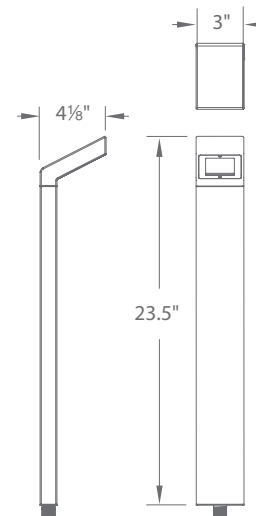

LINEAR LED PATH

- Sleek linear design blends seamlessly into pathways while providing soft, even illumination
- Recommended spacing for installation :
  Residential: 7 to 9ft
  Commercial: 4 to 6ft

Input	9-15VAC
Power	2.9W / 4.7VA
Brightness	Up to 95 lm
Color Temp	2700 & 3000K
CRI	90
Rated Life	60,000 hours

2700 & 3000K Warm and Pure White

6021-27	BK	Black on Aluminum
6021-30	BZ	Bronze on Aluminum

Example: 6021-30BK

Mounting stake, 6 foot lead wire, and direct burial gel filled wire nuts included

Accessories

9" Mounting Stake		9000-ST9-BZ	Bronze	Durable PC stake
14" Mounting Stake		9000-ST14-BZ New!	Bronze	Durable PC stake
Surface Mount Flange/Stake		5000-SCP-BK 5000-SCP-BZ	Black on Aluminum Bronze on Aluminum	Includes three 7 inch threaded stainless steel stabilizing pins for ground mounting or surface mounts with four screws or over a junction box
Guardian Mount		9000-SP9-BZ	Stainless Steel	Heavy duty stainless steel spike to position fixture; formed from a single piece of metal