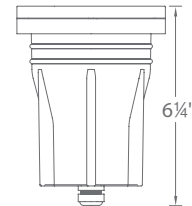

Accessories

Rock Guard		5030-GRD-BZ 5030-GRD-BBR	Bronze on Aluminum Bronze on Brass	Protects the fixture surface
Optics		LENS-25-AMB LENS-25-GRN LENS-25-RED LENS-25-BLU LENS-25-FR LENS-25-HCL	Amber Green Red Blue Frosted Honeycomb Louver reduces glare	Enhances saturation of florals and foliage
Concrete Pour Kit		5030-PIP-PVC	Shown with temporary dense foam cap	For installation in concrete; five 2" NPT threaded holes, PC

Mounting stake (12V), Detachable shroud, 6' lead wire and direct burial gel filled wire nuts (12V) or standard wire nuts (120V) included