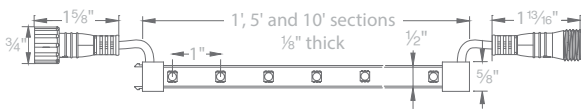

Power 1.5W /ft
Brightness 40 lm /ft on 3500K Setting
Rated Life 80,000 hours

TAPE SELECTION

System	Length	Type
LED-TCO	1 1' Foot	RGB Color Changing
	5 5' Feet	
	10 10' Feet	

Example: **LED-TCO-5-RGB**

CLASS 2 POWER SUPPLY FOR PALETTE OUTDOOR (REQUIRED)

Type	Model	Power	Input	Output
Remote Wet Location	EN-O24100-RB2-T	96W	120V - 277V AC	24V DC Includes a 6 foot lead wire

ACCESSORIES FOR PALETTE OUTDOOR

Signal Wire Master to Slave controller or Slave to Slave	LED-TO24-SW60 LED-TO24-SW120	60 in 120 in
DMX Signal Wire DMX to Master controller	LED-TO24-MW60 LED-TO24-MW120	60 in 120 in
RGB Joiner Cable Extends distance between tape and to controllers	LED-TO24-IC6-RGB LED-TO24-IC12-RGB LED-TO24-IC72-RGB LED-TO24-IC120-RGB	6 in 12 in 72 in 120 in

3-Way "Y" Connector Connects tape sections	LED-TO24-Y-RGB
4 Way "X" Connector Connects tape sections	LED-TO24-X-RGB

Compatible with Palette Outdoor