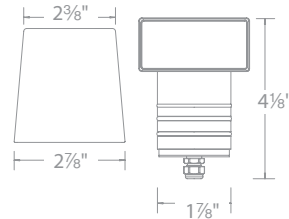

Optional spring clip accessory included
6" Lead Wire included

2" BI-DIRECTIONAL

2" GROUND HOOD

Beam Angle: *Asymmetrical*

2071-27	BS	<i>Bronzed Stainless Steel</i>
2071-30	SS	<i>Stainless Steel</i>

2081-27	BS	<i>Bronzed Stainless Steel</i>
2081-30	SS	<i>Stainless Steel</i>