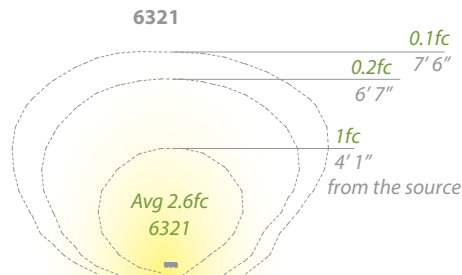

6311 Small
Residential: 7 to 9ft
Commercial: 4 to 6ft

6321 Large
Residential: 9 to 11ft
Commercial: 5 to 7ft