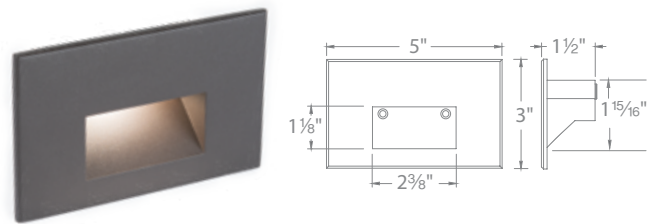

12V

2700K, 3000K & Amber *Warm White, Pure White & Amber*

4011-27	BBR*	Bronze on Brass
4011-30		
4011-AM		
120V	BZ	Bronze on Aluminum
WL-LED100-C		
WL-LED100-AM		
	BK	Black on Aluminum
	WT	White on Aluminum
	SS*	Cast Stainless Steel