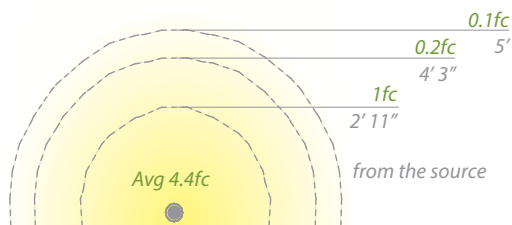

ECLIPSE LED PATH

- Sturdy side mount design works well in applications where directional illumination is desired
- Recommended spacing for installation :
  Residential: 8 to 10ft
  Commercial: 5 to 7ft

Input	9-15VAC
Power	2.9W / 4.7VA
Brightness	Up to 125 lm
Color Temp	2700 & 3000K
CRI	90
Rated Life	60,000 hours

2700 & 3000K Warm and Pure White

6031-27	BK	Black on Aluminum
6031-30	BZ	Bronze on Aluminum

Example: 6031-30BZ

Mounting stake, 6 foot lead wire, and direct burial gel filled wire nuts included

Accessories

9" Mounting Stake		9000-ST9-BZ	Bronze	Durable PC stake
14" Mounting Stake		9000-ST14-BZ New!	Bronze	Durable PC stake
Surface Mount Flange/Stake		5000-SCP-BK 5000-SCP-BZ	Black on Aluminum Bronze on Aluminum	Includes three 7 inch threaded stainless steel stabilizing pins for ground mounting or surface mounts with four screws or over a junction box
Guardian Mount		9000-SP9-BZ	Stainless Steel	Heavy duty stainless steel spike to position fixture; formed from a single piece of metal