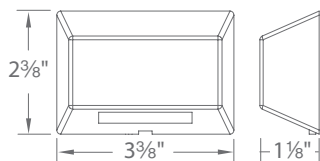

See photometric data for 3011, 3021, 3031 on pages 104-105