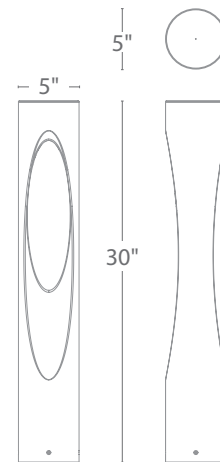

SCOOP 12V/120V/277V LED BOLLARD

1838 listed
1598 listed

12V

Input	9-15VAC
Power	7.8W/8.5VA
Brightness	Up to 180 lm
Color Temp	2700 & 3000K
CRI	90
Rated Life	60,000 hours

2700 & 3000K Warm and Pure White

6611-27	BK Black on Aluminum
6611-30	BZ Bronze on Aluminum

MLV dimming only

120V

Input	120V
Power	12.5W
Brightness	Up to 350 lm
Color Temp	2700 & 3000K
CRI	90
Rated Life	60,000 hours

2700 & 3000K Warm and Pure White

6612-27	BK Black on Aluminum
6612-30	BZ Bronze on Aluminum

TRIAC or ELV dimming

277V

Input	277V
Power	13.2W
Brightness	Up to 370 lm
Color Temp	2700 & 3000K
CRI	90
Rated Life	60,000 hours

2700 & 3000K Warm and Pure White

6613-27	BK Black on Aluminum
6613-30	BZ Bronze on Aluminum

ELV dimming only

Example: 6611-30BK

Recommended spacing for installation :

(12V) 6611

- Residential: 5 to 6ft
- Commercial: 3 to 4ft

Recommended spacing for installation:

(120V, 277V) 6612, 6613

- Residential: 6.5 to 7.5ft
- Commercial: 4.5 to 5.5ft

- Sleek linear design blends seamlessly into pathways while providing soft, even illumination

Mounting accessory included