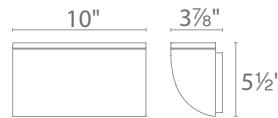

Beam 86°
Power 16W
Brightness 805 lm

WS-W20506 **AL** *Brushed Aluminum*
BK *Black*
BZ *Bronze*
GH *Graphite*
WT *White*

Example: WS-W2504-BZ

Example: WS-W20506-BK