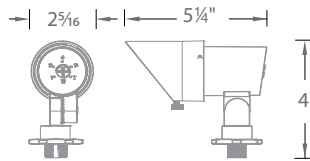

Single and Double stem mount available. See pages 17-18

Accessories

5" Long Shroud		5111-LSHR-BK 5111-LSHR-BZ 5111-LSHR-BBR	Black on Aluminum Bronze on Aluminum Bronze on Brass	Reduce glare; ideal for downlighting application	
Mini Accent Snoot		5111-SNOOT-BK 5111-SNOOT-BZ 5111-SNOOT-BBR	Black on Aluminum Bronze on Aluminum Bronze on Brass	Reduce glare; ideal for downlighting application	
9" Mounting Stake		9000-ST9-BZ	Bronze	Durable PC stake	
14" Mounting Stake		9000-ST14-BZ New!	Bronze	Durable PC stake	
Power Stake		M6000-STAKE	Black	Easy wiring accessory designed for 120V products; eliminates the need for a separate J-box.	
Guardian Mount		9000-SP9-BZ	Stainless Steel	Heavy duty stainless steel spike to position fixture; formed from a single piece of metal	
Gutter Mount Bracket		5000-GM-BK 5000-GM-BZ	Black on Aluminum Bronze on Aluminum	Stainless steel universal mounting bracket for gutter mounting fixture	
Tree Mount Junction Box		5000-TCP-BK 5000-TCP-BZ	Black on Aluminum Bronze on Aluminum	Aluminum box with stainless steel mounting screws; two 2" NPT threaded holes	
		5000-TCL-BK New! 5000-TCL-BZ New!	Black on Aluminum Bronze on Aluminum	Large Aluminum box with stainless steel mounting screws; two 2" NPT threaded holes	
Large Tree Mount Canopy Strap		5000-TST-BK New!	Black on Steel and terylene	Ratcheting device with strap to be used with Large Tree Mount Junction Box (5000-TCL)	
Optics		LENS-16-AMB	Amber	LENS-16-BLU Blue LENS-16-FR Frosted LENS-16-SPR Spread LENS-16-BEL Beam Elongating	Enhances saturation of florals and foliage
		LENS-16-GRN	Green		
		LENS-16-RED	Red		

Mounting stake (12V), detachable shroud, 6' lead wire and direct burial gel filled wire nuts (12V) included