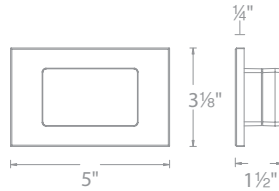

12V & 120V RECTANGULAR STEP & WALL LIGHTS

LED LANDSCAPE

Input:	12V	120V
Brightness:	Up to 28 lm	Up to 40 lm
CRI:	90	90
Dimming:	100% - 10% MLV	100% - 10% ELV
Rated Life:	60,000 hours	50,000 hours

- Tempered glass diffuses light for even illumination
- Die-cast aluminum construction with abrasion-resistant powder-coated finish, or marine-grade stainless steel option available
- Title 24 compliant (120V only)

Mounts Vertically or Horizontally

Voltage	Power	Model	Color Temp	Finishes
12V	2W / 3.1VA	4071-27	2700K	BK Black on AL
		4071-30	3000K	BZ Bronze on AL
		4071-AM	Amber	SS Stainless Steel
				WT White on AL
120V	3.5W	WL-LED130-C	3000K	BK Black on AL
		WL-LED130-AM	Amber	BZ Bronze on AL
				SS Stainless Steel
				WT White on AL

Example: **4071-27SS**
Example: **WL-LED130-C-SS**

Input:	12V	120V
Brightness:	Up to 17 lm	Up to 36 lm
CRI:	90	90
Dimming:	100% - 10% MLV	100% - 10% ELV
Rated Life:	60,000 hours	50,000 hours

- Louvered design shields glare for visual comfort
- Die-cast aluminum construction with abrasion-resistant powder-coated finish
- Title 24 compliant (120V only)