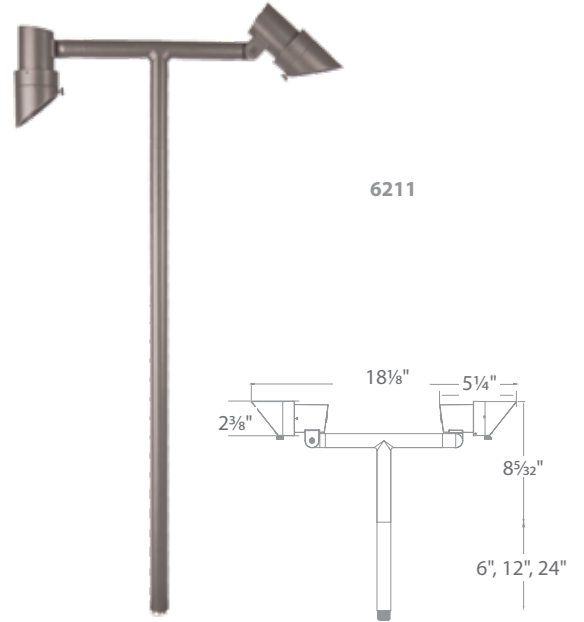

MINI ACCENT LED PATH

- Includes 6", 12" and 24" extensions
- IP66 rated, protected against high-pressure water jets
- 10°-50° beam adjustability
- Continuously adjustable beam angles and brightness control
- Detachable shroud
- Constant output for 9V-15V input

SINGLE

Input	9-15VAC
Power	1W to 7W/2VA-10.5VA
Brightness	45lm to 365
Color Temp	2700 & 3000k
CRI	85
Rated Life	70,000 hours

2700 & 3000K Warm and Pure White

Single	BK	Black on Aluminum
6111-27	BZ	Bronze on Aluminum
6111-30	BBR	Bronze on Brass

2700 & 3000K Warm and Pure White

Double	BK	Black on Aluminum
6211-27	BZ	Bronze on Aluminum
6211-30	BBR	Bronze on Brass

DOUBLE

Input	9-15VAC
Power	1W to 7W/2VA-10.5VA x2
Brightness	45lm to 365 x2
Color Temp	2700 & 3000k
CRI	85
Rated Life	70,000 hours