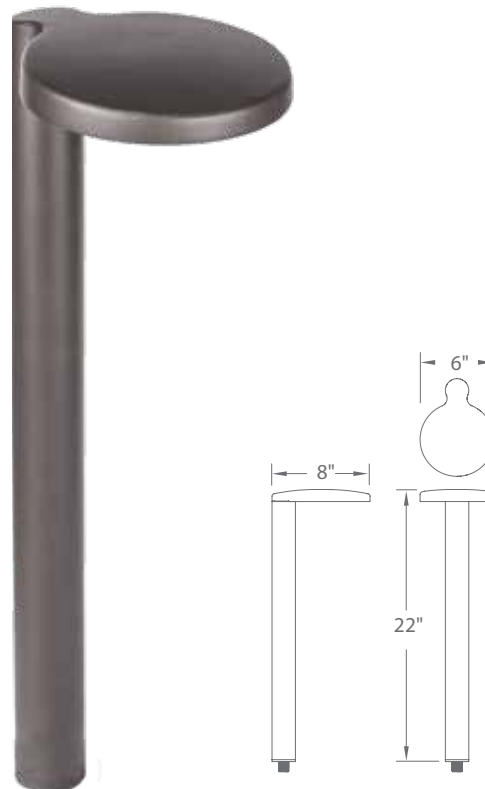

ECLIPSE LED PATH

- Sturdy side mount design works well in applications where directional illumination is desired
- Recommended spacing for installation :
  Residential: 8 to 10ft
  Commercial: 5 to 7ft

Input	9-15VAC
Power	2.9W / 4.7VA
Brightness	Up to 125 lm
Color Temp	2700 & 3000K
CRI	90
Rated Life	60,000 hours

2700 & 3000K Warm and Pure White

6031-27	BK	Black on Aluminum
6031-30	BZ	Bronze on Aluminum

Example: 6031-30BZ

Mounting stake, 6 foot lead wire, and direct burial gel filled wire nuts included

Accessories

9" Mounting Stake		9000-ST9-BZ	Bronze	Durable PC stake
14" Mounting Stake		9000-ST14-BZ New!	Bronze	Durable PC stake
Surface Mount Flange/Stake		5000-SCP-BK 5000-SCP-BZ	Black on Aluminum Bronze on Aluminum	Includes three 7 inch threaded stainless steel stabilizing pins for ground mounting or surface mounts with four screws or over a junction box
Guardian Mount		9000-SP9-BZ	Stainless Steel	Heavy duty stainless steel spike to position fixture; formed from a single piece of metal