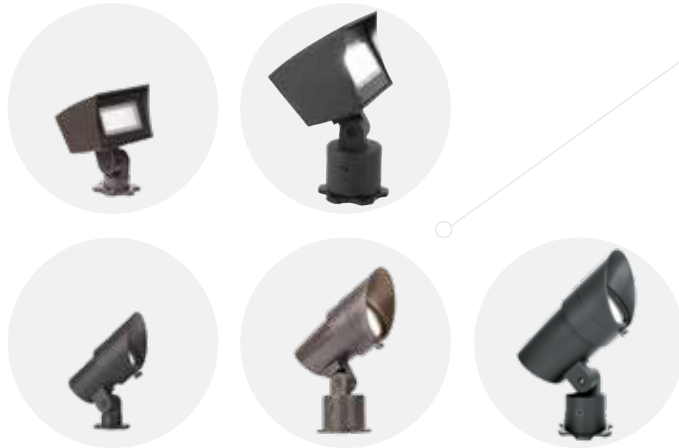

Adjustable 10° to 60° beam
Power from 16W to 2W
Dim from 1045 lumens to 190 lumens

Adjustable 15° to 60° beam
Power from 33W to 15W
Dim from 2000 lumens to 740 lumens

Others are only available as low as 100 lumens, which may still be too bright for certain applications at night

Covers most commonly needed accent lighting applications

No other landscape accent light offers over 1000 lumens

OTHERS

Each light needs to be ordered specifically for fixed beam angles and set brightness levels.

It's All About the DETAILS

Gone are the appearance of LED diodes. Enjoy the light, without the many glary dots. Quality LED Illumination comparable to incandescent without the pain of a high electricity bill. Light output ranges adjust comparably to anywhere from 10W to 75W MR16 Halogen fixtures.

Continuously Adjustable Brightness Control

Easy Adjustability

No special tools are required to make any adjustments. Twist the collar to change beam angle. Use a flat- or philips-head screw driver to adjust brightness and lock aiming direction.