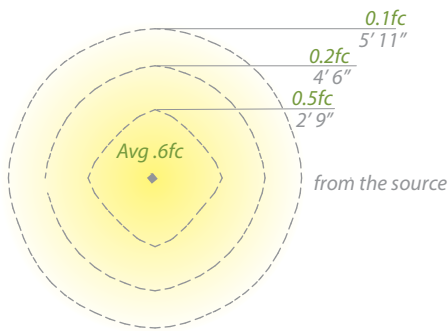

TOWER 12V/120V/277V LED BOLLARD

12V

Input	9-15VAC
Power	5.8W, 6.2VA
Brightness	Up to 170 lm
Color Temp	2700 & 3000K
CRI	90
Rated Life	60,000 hours

2700 & 3000K Warm and Pure White

6621-27	BK	Black on Aluminum
6621-30	BZ	Bronze on Aluminum

MLV dimming only

120V

Input	120V
Power	12.5W
Brightness	Up to 430 lm
Color Temp	2700 & 3000K
CRI	90
Rated Life	60,000 hours

2700 & 3000K Warm and Pure White

6622-27	BK	Black on Aluminum
6622-30	BZ	Bronze on Aluminum

TRIAC or ELV dimming

277V

Input	277V
Power	13.2W
Brightness	Up to 470 lm
Color Temp	2700 & 3000K
CRI	90
Rated Life	60,000 hours

2700 & 3000K Warm and Pure White

6623-27	BK	Black on Aluminum
6623-30	BZ	Bronze on Aluminum

ELV dimming only

Example: 6622-30BK

Recommended spacing for installation :

(**12V**) 6621

- Residential: 12 to 14.5ft
- Commercial: 4 to 6.5ft

Recommended spacing for installation :

(**120V, 277V**) 6622, 6623

- Residential: 16 to 22ft
- Commercial: 8 to 11ft