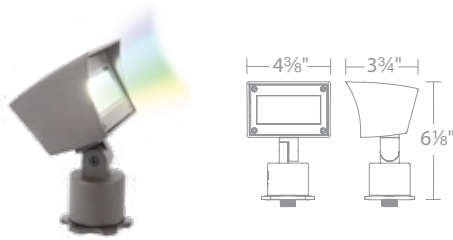

WALL WASH 12V COLOR CHANGING

Color and brightness controlled with ilumenight™ mobile app

Input 9-15VAC
Power 0.5W to 14.5W / 1VA to 17VA
Brightness Up to 430 lm
Beam Angle 15° upward (50° by 80°)
CRI 95+
Rated Life 45,000 hours

IP66

Model	Finishes
5021-CCBRR	Bronze on Brass

See page 20 for accessories

Mounting stake (12V), 6' lead wire and direct burial get filled wire nuts (12V)