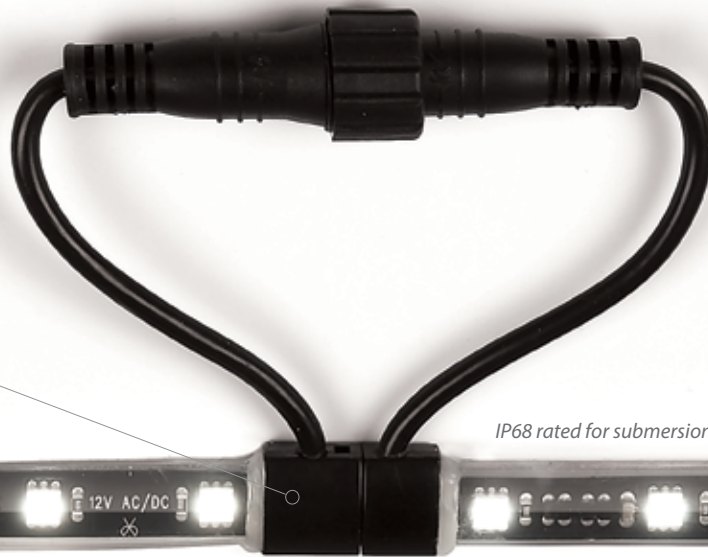

12V OUTDOOR SUBMERSIBLE LANDSCAPE TAPE LIGHTING

- Integrates with other landscape lighting products using the same transformer

Input	12VAC
Power	2W/ 2.1VA <i>per foot</i>
Brightness	Up to 115 lm <i>per foot</i>
CRI	85
Rated Life	60,000 hours

IP68 rated for submersion up to 5ft

Accessories

Clear Channel		LED-TO24-CH5	5 feet Includes mounting hardware	Lead Wire with 5A fuse		8000-06BK 6 feet 8000-10BK 10 feet	40 ft max tape run; protects tape sections from over current
End Cap		LED-TO24-EC		Joiner Cable - Short		8001-6BK 6 inch 8001-12BK 1 foot	
Surface Mounting Clip		LED-TO24-C1	Secures on both edges (10 Qty)	Joiner Cable - Long		8001-72BK 6 feet 8001-120BK 10 feet	
Edge Mounting Clip		LED-TO24-C2	Secures on one edge (10 Qty)	4 Way "X" Connector		8003-BK	
Invisible Clip		LED-TO24-C3	Spring clip secures beneath tape (10 Qty)	3 Way "Y" Connector		8002-BK	