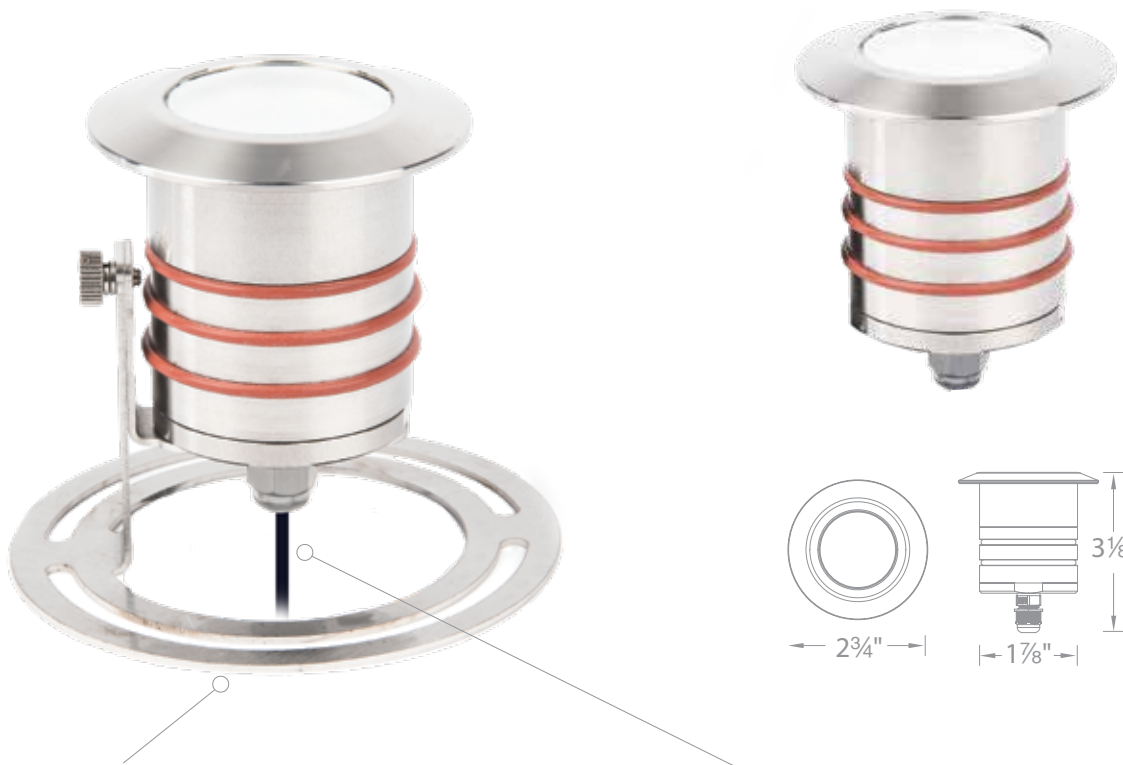

SUBMERSIBLE 2" INGROUND LED LANDSCAPE

676 listed

- Solid stainless steel construction
- IP68 rated, suitable for continuous immersion under water
- Factory sealed water tight fixtures
- 30' long lead wire

Input	9-15VAC
Power	4.1W / 6.6VA
Brightness	245 lm
Beam Angle	25°
Color Temp	3000K
CRI	85
Rated Life	70,000 hours

3000K *Pure White*

2031-30 **SS** Stainless Steel

Included stainless steel easy mount accessory for use with underwater applications and above ground on any surface