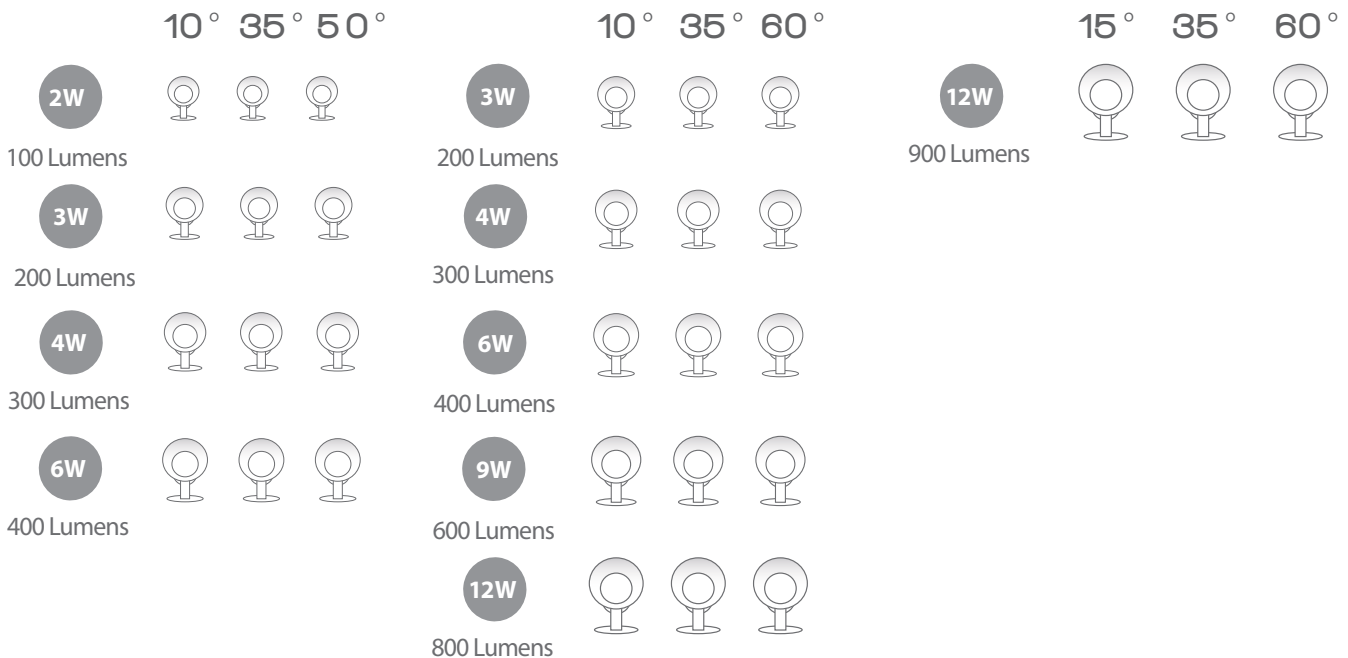

Suitable for use as an up light or down light

DO YOU HAVE WHAT YOU NEED?

OURS

Just three continuously adjustable lights perfectly illuminate small to giant objects everytime.

Adjustable 10° to 50° beam
Power from 7W to 1W
Dim from 365 lumens to 45 lumens

Adjustable 10° to 60° beam
Power from 16W to 2W
Dim from 1045 lumens to 190 lumens

Adjustable 15° to 60° beam
Power from 33W to 15W
Dim from 2000 lumens to 740 lumens

Others are only available as low as 100 lumens, which may still be too bright for certain applications at night

Covers most commonly needed accent lighting applications

No other landscape accent light offers over 1000 lumens

OTHERS

Each light needs to be ordered specifically for fixed beam angles and set brightness levels.

It's All About the DETAILS

Gone are the appearance of LED diodes. Enjoy the light, without the many glary dots. Quality LED Illumination comparable to incandescent without the pain of a high electricity bill. Light output ranges adjust comparably to anywhere from 10W to 75W MR16 Halogen fixtures.