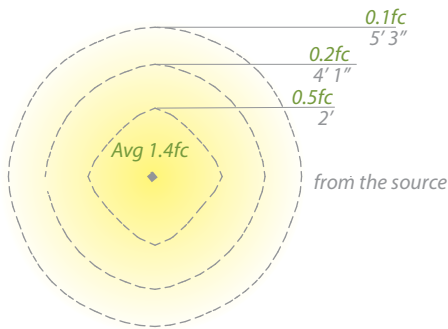

- Residential: 16 to 22ft
- Commercial: 8 to 11ft

- Sleek linear design blends seamlessly into pathways while providing soft, even illumination

Mounting accessory included

12V

120V/277V

M6000-STAKE

M6620-CON-KIT