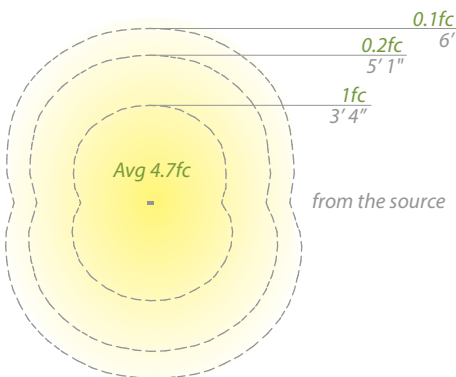

- Sleek linear design blends seamlessly into pathways while providing soft, even illumination

Mounting accessory included

12V

120V/277V

M6000-STAKE

M6640-CON-KIT

TRANSFORMER LED LANDSCAPE

1838 listed