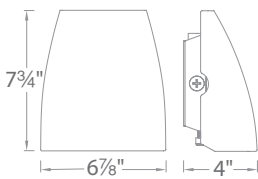

Input	120V-277V
Power	19W/27W
Brigthness	Delivered 1390/2075/2750 lm
Comparable	39W/70W/100W HID
Color Temp	3000K
CRI	85
Dimming:	100% - 10% ELV or 0-10V
Rated Life	100,000 hours