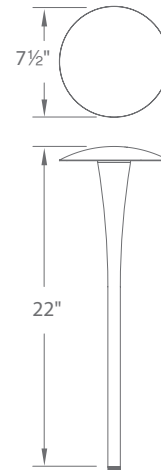

2700 & 3000K Warm and Pure White

6011-27	BK	Black on Aluminum
6011-30	BZ	Bronze on Aluminum
	BBR	Bronze on Brass

Example: 6011-30BZ

Mounting stake, 6 foot lead wire, and direct burial gel filled wire nuts included