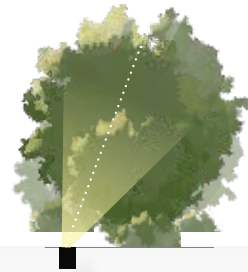

Tilt and Aim

Up to 40° of adjustability preset at -20°, -10°, 0°, 10°, 20°

Adjustable WAC Inground

Adjust the light to where you need it