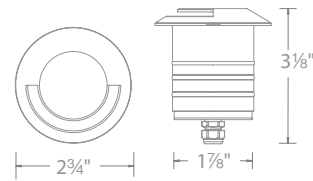

Optional spring clip accessory included
6" Lead Wire included

Optional spring clip accessory included
6" Lead Wire included