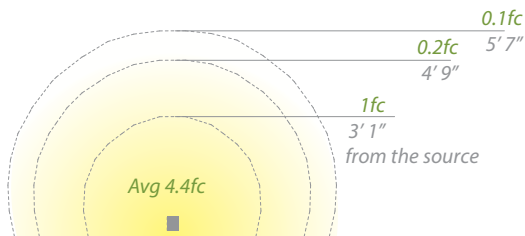

LEDGE LED PATH

- Sleek linear design blends seamlessly into pathways while providing soft, even illumination
- Recommended spacing for installation:
  Residential: 8 to 10ft
  Commercial: 5 to 7ft

Input	9-15VAC
Power	3.0W / 4.5VA
Brightness	Up to 105 lm
Color Temp	2700 & 3000K
CRI	90
Rated Life	60,000 hours

3000K *Pure White*

6081-27	BK <i>Black on Aluminum</i>
6081-30	BZ <i>Bronze on Aluminum</i>

Example: 6081-27BZ

Mounting stake, 6 foot lead wire, and direct burial gel filled wire nuts included

Accessories

9" Mounting Stake		9000-ST9-BZ	Bronze	Durable PC stake
14" Mounting Stake		9000-ST14-BZ New!	Bronze	Durable PC stake
Surface Mount Flange/Stake		5000-SCP-BK 5000-SCP-BZ 5000-SCP-BBR	Black on Aluminum Bronze on Aluminum Bronze on Brass	Includes three 7 inch threaded stainless steel stabilizing pins for ground mounting or surface mounts with four screws or over a junction box
Guardian Mount		9000-SP9-BZ	Stainless Steel	Heavy duty stainless steel spike to position fixture; formed from a single piece of metal