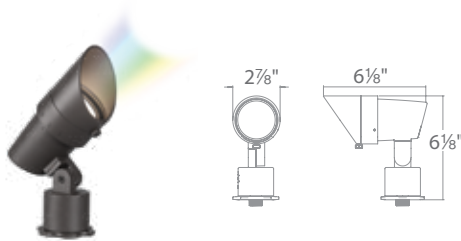

- Color changing
- App-controlled brightness
- IP66 rated (Accent, Wall Wash), IP67 rated (Inground)
- Solid die-cast brass
- Factory sealed water tight fixtures
- 6' lead wire
- Constant output for 9V-15V input

ACCENT 12V COLOR CHANGING

Color and brightness controlled with ilumenight™ mobile app

Input 9-15VAC
Power 0.5W to 14.5W / 1VA to 17VA
Brightness Up to 355 lm
Beam Angle 15° to 60°
CRI 95+
Rated Life 45,000 hours

IP66

Model	Finishes
5011-CCBRR	Bronze on Brass
5011-CCBZ	Bronze on Aluminum

See page 12 for accessories

Mounting stake (12V), Detachable shroud, 6' lead wire and direct burial get filled wire nuts (12V)