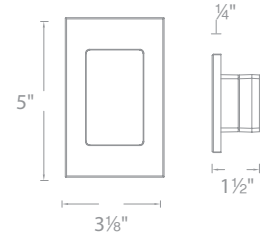

12V & 120V RECTANGULAR STEP & WALL LIGHTS

LED LANDSCAPE

Input:	12V	120V
Brightness:	Up to 28 lm	Up to 40 lm
CRI:	90	90
Dimming:	100% - 10% MLV	100% - 10% ELV
Rated Life:	60,000 hours	50,000 hours

- Tempered glass diffuses light for even illumination
- Die-cast aluminum construction with abrasion-resistant powder-coated finish, or marine-grade stainless steel option available
- Title 24 compliant (120V only)

Mounts Vertically or Horizontally

Voltage	Power	Model	Color Temp	Finishes
12V	2W / 3.1VA	4071-27	2700K	BK Black on AL
		4071-30	3000K	BZ Bronze on AL
		4071-AM	Amber	SS Stainless Steel
				WT White on AL
120V	3.5W	WL-LED130-C	3000K	BK Black on AL
		WL-LED130-AM	Amber	BZ Bronze on AL
				SS Stainless Steel
				WT White on AL

Example: **4071-27SS**
Example: **WL-LED130-C-SS**

Input:	12V	120V
Brightness:	Up to 17 lm	Up to 36 lm
CRI:	90	90
Dimming:	100% - 10% MLV	100% - 10% ELV
Rated Life:	60,000 hours	50,000 hours

- Louvered design shields glare for visual comfort
- Die-cast aluminum construction with abrasion-resistant powder-coated finish
- Title 24 compliant (120V only)