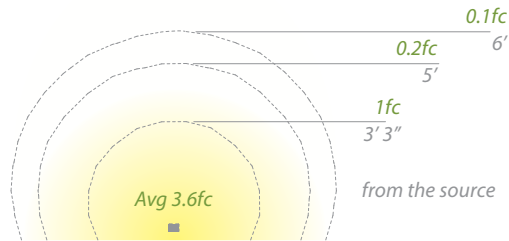

QUAD LED PATH

- Sleek linear design blends seamlessly into pathways while providing soft, even illumination
- Recommended spacing for installation :
  Residential: 8 to 10ft
  Commercial: 5 to 7ft

Input	9-15VAC
Power	3W / 4.5VA
Brightness	Up to 100 lm
Color Temp	2700 & 3000K
CRI	90
Rated Life	60,000 hours

2700 & 3000K Warm and Pure White

6091-27
6091-30 | **BZ** Bronze on Aluminum

Example: 6091-30BZ

Mounting stake, 6 foot lead wire, and direct burial gel filled wire nuts included

Accessories

9" Mounting Stake		9000-ST9-BZ	Bronze	Durable PC stake
14" Mounting Stake		9000-ST14-BZ New!	Bronze	Durable PC stake
Surface Mount Flange/Stake		5000-SCP-BK 5000-SCP-BZ	Black on Aluminum Bronze on Aluminum	Includes three 7 inch threaded stainless steel stabilizing pins for ground mounting or surface mounts with four screws or over a junction box
Guardian Mount		9000-SP9-BZ	Stainless Steel	Heavy duty stainless steel spike to position fixture; formed from a single piece of metal