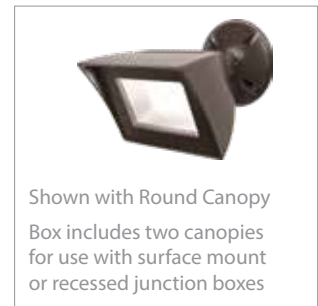

Endurance™ LED FLOOD LIGHTS

NOW AVAILABLE IN A HIGHER POWER OPTION AND ARCHITECTURAL BLACK