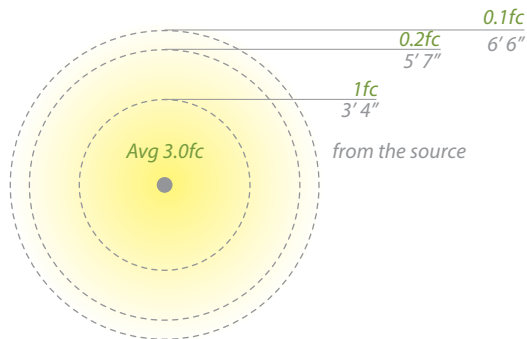

AREA LED AREA LIGHT

- Broad appeal makes this fixture suitable for varying landscape designs
- Recommended spacing for installation :
  Residential: 11 to 13ft
  Commercial: 7 to 9ft

Input	9-15VAC
Power	5.8W / 9.4VA
Brightness	Up to 150 lm
Color Temp	2700 & 3000K
CRI	90
Rated Life	60,000 hours

2700 & 3000K Warm and Pure White

6011-27	BK	Black on Aluminum
6011-30	BZ	Bronze on Aluminum
	BBR	Bronze on Brass

Example: 6011-30BZ

Mounting stake, 6 foot lead wire, and direct burial gel filled wire nuts included

Accessories

9" Mounting Stake		9000-ST9-BZ	Bronze	Durable PC stake
14" Mounting Stake		9000-ST14-BZ New!	Bronze	Durable PC stake
Surface Mount Flange/Stake		5000-SCP-BK 5000-SCP-BZ	Black on Aluminum Bronze on Aluminum	Includes three 7 inch threaded stainless steel stabilizing pins for ground mounting or surface mounts with four screws or over a junction box
Guardian Mount		9000-SP9-BZ	Stainless Steel	Heavy duty stainless steel spike to position fixture; formed from a single piece of metal