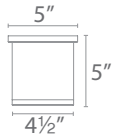

TUBE LED DECORATIVE CEILING MOUNT

- Ceiling mount
- Die-cast aluminum construction
- Dark Sky Friendly

Beam 35°
Power 16W
Brightness 800 lm

FM-W2605

- **WT** White
- **BK** Black
- **BZ** Bronze
- **GH** Graphite
- **AL** Brushed Aluminum

Example: FM-W2605-WT