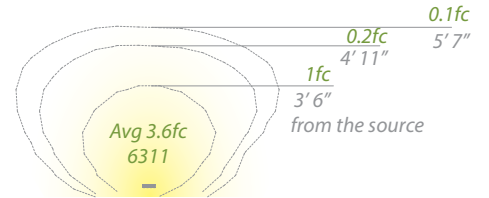

SLIDE LED PATH

- Sleek linear design blends seamlessly into pathways while providing soft, even illumination
- Recommended spacing for installation:
  Residential: 9 to 11ft
  Commercial: 5 to 7ft

Input 9-15VAC
Power 3.0W / 4.5VA
Brightness Up to 95 lm
Color Temp 3000K
CRI 90
Rated Life 60,000 hours

3000K Pure White

6311- Small
6321- Large **BZ** Bronze on Aluminum

Mounting stake, 6 foot lead wire, and direct burial gel filled wire nuts included

6311

6311 Small
Residential: 7 to 9ft
Commercial: 4 to 6ft

6321 Large
Residential: 9 to 11ft
Commercial: 5 to 7ft

Accessories

9" Mounting Stake		9000-ST9-BZ	Bronze	Durable PC stake
14" Mounting Stake		9000-ST14-BZ New!	Bronze	Durable PC stake
Surface Mount Flange/Stake		5000-SCP-BK 5000-SCP-BZ 5000-SCP-BBR	Black on Aluminum Bronze on Aluminum Bronze on Brass	Includes three 7 inch threaded stainless steel stabilizing pins for ground mounting or surface mounts with four screws or over a junction box
Guardian Mount		9000-SP9-BZ	Stainless Steel	Heavy duty stainless steel spike to position fixture; formed from a single piece of metal