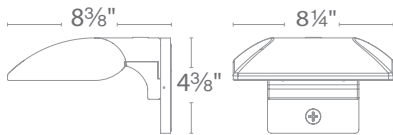

HAWK

- Factory-sealed LED light engine
- Die-cast aluminum construction
- 20° forward throw illumination
- Built-in level for easy adjustment
- Photo/Motion sensor sold separately

Input	120V-277V
Power	19W/27W
Brighthness	Delivered 1345 lm/2050 lm
Comparable	39W HID/70W HID
Color Temp	3000K
CRI	85
Dimming:	100% - 10% ELV or 0-10V
Rated Life	100,000 hours