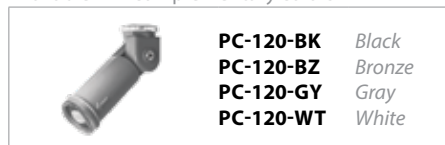

Input: 120V
CRI: 85
Dimming: 100% - 10% ELV
Rated Life: 39,000 hours

- Factory-sealed LED light engine
- Die-cast aluminum construction
- 120V direct wire - no driver needed
- Photo/motion sensor sold separately

		Power	Comparable	Color Temp	Delivered		Finish
					Lumens		
	WP-LED415	15W	75W Halogen	30	3000K	965	aBK Architectural Black aBZ Architectural Bronze aGH Architectural Graphite aWT Architectural White
				50	5000K	1030	

Example: WP-LED415-30-AWT

PHOTOSENSOR (120V)
Available in 4 complementary colors