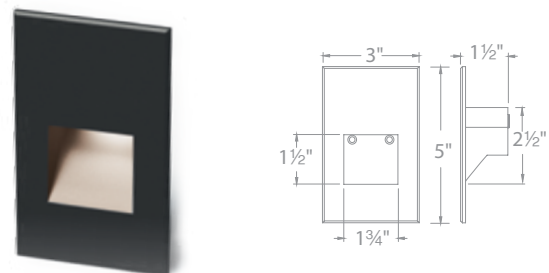

12V

2700K, 3000K & Amber *Warm White, Pure White & Amber*

4021-27	BZ	Bronze on Aluminum
4021-30		
4021-AM		
120V	BK	Black on Aluminum
WL-LED200-C		
WL-LED200-AM		
	WT	White on Aluminum
	SS*	Cast Stainless Steel

Example: WL-LED200-C-BK

*Cast Stainless Steel finish is only available in 3000K and Amber colors.

**Available in 277V; Example: WL-LED100F-C-WT; BBR finish is not available in 277V option