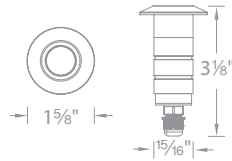

1021-27 | **SS** *Stainless Steel*
1021-30 | **SS** *Stainless Steel*

Optional spring clip accessory included