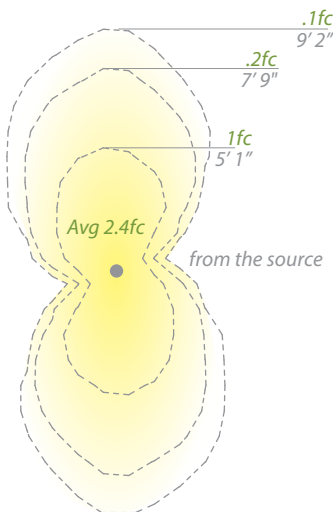

- Sleek linear design blends seamlessly into pathways while providing soft, even illumination