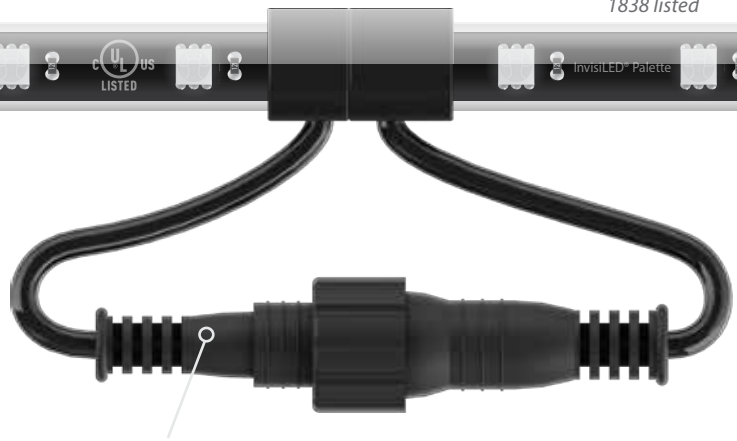

Double insulated PVC encasement and distinct electrical and mechanical junctions allow for seemingly endless runs that can be powered separately

CONTROLLER FOR PALETTE OUTDOOR (REQUIRED)

Master Controller (required)	LED-TO24-CM	4 function wired controller
Wireless Controller (required)	LED-TO24-WS	4 function wireless controller
Slave Controller (optional)	LED-TO24-CS	Connects to Master Controller, adding 40 ft run Compatible with Palette Outdoor

Surface Mounting Clip Secures on both edges	LED-TO24-C1	10 pcs 20 Screws
Edge Mounting Clip Secures on one edge	LED-TO24-C2	10 pcs 10 Screws
Invisible Clip Holds from the underside	LED-TO24-C3	10 pcs 10 Screws

Clips to hold indoor InvisiLED tapes, Pro Outdoor, Palette Outdoor, Landscape Tape Light

End Cap 1 cut and 1 male end cap	LED-TO24-EC	Black

Compatible with Pro Outdoor, Palette Outdoor, Landscape Tape Light

Clear Channel	LED-TO24-CH5	5 feet

Includes a diffuser, two end caps, and five screws.(Pro Outdoor, Palette Outdoor, Landscape Tape Light snap in to hold outdoor InvisiLED tapes).