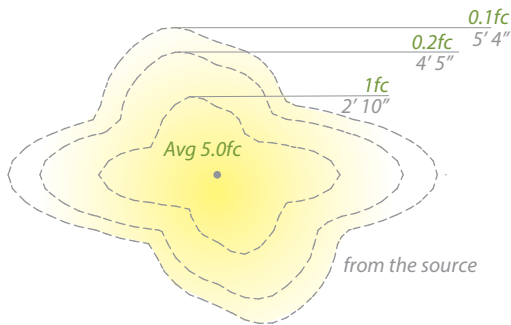

Recommended spacing for installation :
(120V, 277V) 6632, 6633

- Residential: 12.5 to 15ft
- Commercial: 8 to 10ft

- Sleek linear design blends seamlessly into pathways while providing soft, even illumination