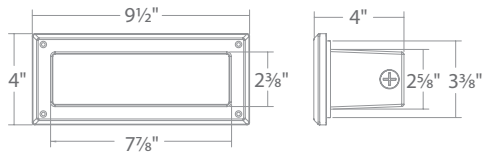

Endurance™ LED BRICK LIGHTS

- Factory-sealed LED light engine
- Die-cast aluminum construction
- 120V direct wire - no driver needed
- Easily retrofit most existing incandescent brick light installations with this maintenance-free LED upgrade

WL-5105
Opal

Input	120V	3000K	<i>Pure White</i>
Power	5.5W	WL-5105-30	aBK <i>Architectural Black</i>
Brightness	Up to 110 lm		aBZ <i>Architectural Bronze</i>
CRI	90		aGH <i>Architectural Graphite</i>
Dimming:	100% - 10% ELV		aWT <i>Architectural White</i>
Rated Life	80,000 hours