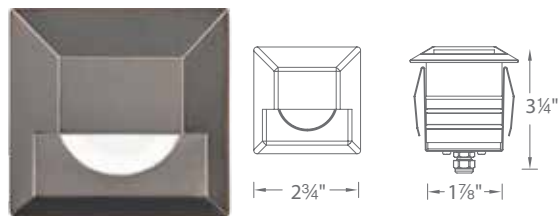

SQUARE 2061

2700K & 3000K *Warm White & Pure White*

2061-27	BS	<i>Bronzed Stainless Steel</i>
2061-30	SS	<i>Stainless Steel</i>

Example: 2061-30BS

RECTANGLE STEP LIGHTS

- Corrosion resistant aluminum alloy, or cast stainless steel construction

12V

Input	9-15VAC
Power	2W / 3.1VA
Brightness	Up to 38 lm
Color Temp	2700, 3000k & Amber
CRI	90+
Rated Life	60,000 hours

120V

Input	110-120VAC
Power	3.5W
Brightness	Up to 65 lm
Color Temp	3000K
CRI	90+
Rated Life	54,000 hours