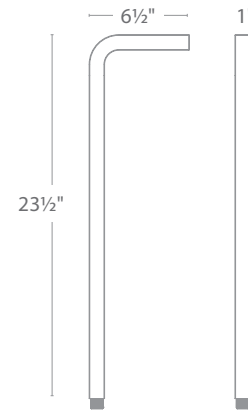

BALANCE SINGLE LED PATH

- Sleek linear design blends seamlessly into pathways while providing soft, even illumination
- Recommended spacing for installation :
  Residential: 11 to 13ft
  Commercial: 7 to 9ft

Input	9-15VAC
Power	6.5W / 11.5VA
Brightness	Up to 275 lm
Color Temp	2700 & 3000K
CRI	90
Rated Life	60,000 hours

2700 & 3000K Warm and Pure White

6061-27	BK	Black on Aluminum
6061-30	BZ	Bronze on Aluminum

Example: 6061-30BZ

Mounting stake, 6 foot lead wire, and direct burial gel filled wire nuts included

Accessories

9" Mounting Stake		9000-ST9-BZ	Bronze	Durable PC stake
14" Mounting Stake		9000-ST14-BZ New!	Bronze	Durable PC stake
Surface Mount Flange/Stake		5000-SCP-BK 5000-SCP-BZ	Black on Aluminum Bronze on Aluminum	Includes three 7 inch threaded stainless steel stabilizing pins for ground mounting or surface mounts with four screws or over a junction box
Guardian Mount		9000-SP9-BZ	Stainless Steel	Heavy duty stainless steel spike to position fixture; formed from a single piece of metal