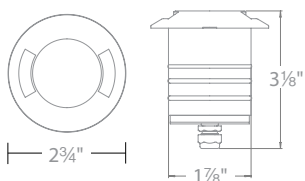

Optional spring clip accessory included
6" Lead Wire included

2" BI-DIRECTIONAL

2" GROUND HOOD

Beam Angle: *Asymmetrical*

2071-27	BS	<i>Bronzed Stainless Steel</i>
2071-30	SS	<i>Stainless Steel</i>

2081-27	BS	<i>Bronzed Stainless Steel</i>
2081-30	SS	<i>Stainless Steel</i>