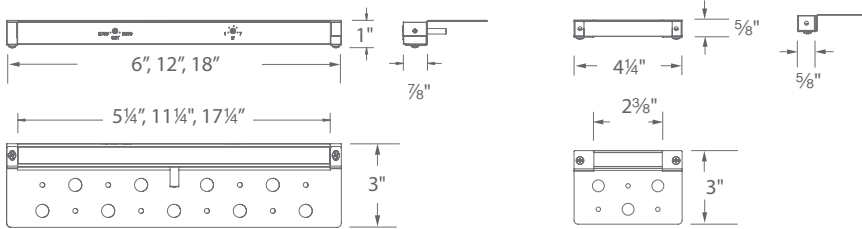

7121-27/30 12 inches

7061-27/30 6 inches

7031* 3 inches

* Due to its compact size, the 7031 is dedicated in either 2700K or 3000K. Lead wire remains on the side of the fixture.

Input: 9-15VAC
 Lumens: Up to 330 lm
 CRI: 90+
 Rated Life: 50,000 hours