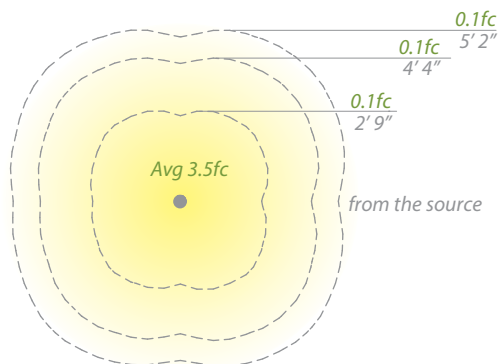

Recommended spacing for installation :
(120V, 277V) 6632, 6633

- Residential: 12.5 to 15ft
- Commercial: 8 to 10ft

- Sleek linear design blends seamlessly into pathways while providing soft, even illumination