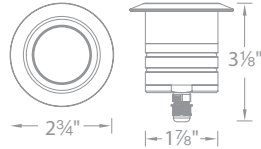

Optional spring clip accessory included