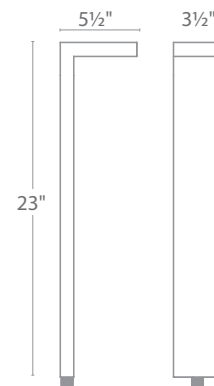

LEDGE LED PATH

- Sleek linear design blends seamlessly into pathways while providing soft, even illumination
- Recommended spacing for installation:
  Residential: 8 to 10ft
  Commercial: 5 to 7ft

Input	9-15VAC
Power	3.0W / 4.5VA
Brightness	Up to 105 lm
Color Temp	2700 & 3000K
CRI	90
Rated Life	60,000 hours

3000K *Pure White*

6081-27	BK <i>Black on Aluminum</i>
6081-30	BZ <i>Bronze on Aluminum</i>

Example: 6081-27BZ

Mounting stake, 6 foot lead wire, and direct burial gel filled wire nuts included

Accessories

9" Mounting Stake		9000-ST9-BZ	Bronze	Durable PC stake
14" Mounting Stake		9000-ST14-BZ New!	Bronze	Durable PC stake
Surface Mount Flange/Stake		5000-SCP-BK 5000-SCP-BZ 5000-SCP-BBR	Black on Aluminum Bronze on Aluminum Bronze on Brass	Includes three 7 inch threaded stainless steel stabilizing pins for ground mounting or surface mounts with four screws or over a junction box
Guardian Mount		9000-SP9-BZ	Stainless Steel	Heavy duty stainless steel spike to position fixture; formed from a single piece of metal