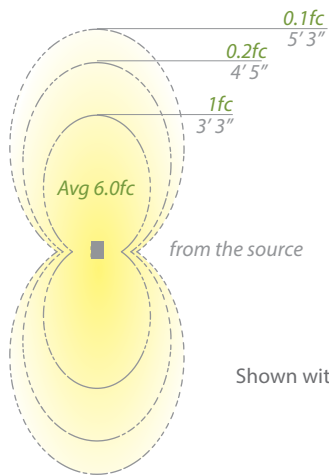

GATE LED BOLLARD/PATH

- IP66 rated, protected against high-pressure water jets
- Factory sealed water tight fixtures
- Constant output for 9V-15V input
- Mounting accessories included
- Detachable back plate for lighting control included

Input	9-15VAC
Power	7.2W, 7.6VA
Brightness	Up to 115 lm
Color Temp	2700 & 3000K
CRI	90
Rated Life	60,000 hours

2700 & 3000K *Warm and Pure White*

6651-27	BK	<i>Black on Aluminum</i>
6651-30	BZ	<i>Bronze on Aluminum</i>

Example: 6651-30BK

Power stake, 6 foot lead wire, and direct burial gel filled wire nuts included

Shown without plate