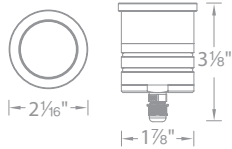

Optional spring clip accessory included