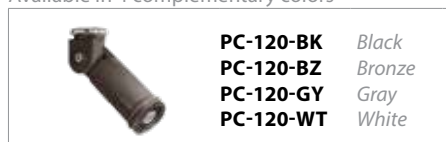

PHOTOSENSOR (120V)

Available in 4 complementary colors