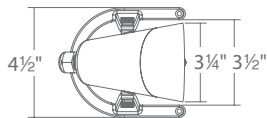

UNDERWATER SPOT LED LANDSCAPE

676 listed

- Machined brass thumb screw
- Cast brass construction
- IP68 rated, suitable for continuous immersion
- Under water in depths up to 3'
- Factory sealed water tight fixtures
- 30' long lead wire
- Limited lifetime warranty

Input	12-15VAC
Power	10W / 11.2VA
Brightness	780 lm
Beam Angle	60°
Color Temp	3000K
CRI	85
Rated Life	50,000 hours

3000K *Pure White*
5511-30 **NB** Natural Brass

Accessories *Submersible luminaires*

<i>Wall Wash Optics</i>	LENS-20-AMB LENS-20-GRN LENS-20-RED	<i>Amber</i> <i>Green</i> <i>Red</i>	LENS-20-BLU LENS-20-FR LENS-20-SPR	<i>Blue</i> <i>Frosted</i> <i>Spread</i>	<i>Enhances saturation of florals and foliage and turtle friendly</i>
<i>Direct Burial Waterproof Wire Nuts</i>	9020-WNT-BK	<i>Silicone filled wire nut with gasket (Pack of 20pcs)</i>			

Detachable shroud and direct burial gel filled wire nuts (12V) or standard wire nuts (120V) included