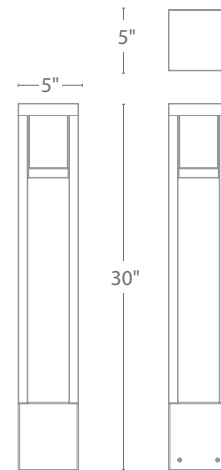

- Residential: 16 to 22ft
- Commercial: 8 to 11ft

- Sleek linear design blends seamlessly into pathways while providing soft, even illumination

Mounting accessory included

12V

120V/277V

M6000-STAKE

M6620-CON-KIT