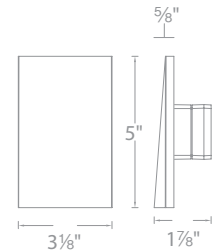

12V & 120V RECTANGULAR STEP & WALL LIGHTS

LED LANDSCAPE

Input:	12V	120V
Brightness:	Up to 4 lm	Up to 4 lm
CRI:	90	90
Dimming:	100% - 10% MLV	100% - 10% ELV
Rated Life:	60,000 hours	50,000 hours

- Fluid decorative profile with full cut-off illumination
- Die-cast aluminum construction with abrasion-resistant powder-coated finish
- Title 24 compliant (120V only)

Voltage	Power	Model	Color Temp	Finishes
12V	2W / 3.1VA	4031-27	2700K	BK Black on AL
		4031-30	3000K	BZ Bronze on AL
		4031-AM	Amber	WT White on AL
120V	3.5W	WL-LED110-C	3000K	BK Black on AL
		WL-LED110-AM	Amber	BZ Bronze on AL
				WT White on AL

Example: **4031-30WT**
Example: **WL-LED110-C-WT**

Voltage	Power	Model	Color Temp	Finishes
12V	2W / 3.1VA	4041-27	2700K	BK Black on AL
		4041-30	3000K	BZ Bronze on AL
		4041-AM	Amber	WT White on AL
120V	3.5W	WL-LED210-C	3000K	BK Black on AL
		WL-LED210-AM	Amber	BZ Bronze on AL
				WT White on AL

Example: **4041-30BK**
Example: **WL-LED210-C-BK**

Input:	12V	120V
Brightness:	Up to 2 lm	Up to 3 lm
CRI:	90	90
Dimming:	100% - 10% MLV	100% - 10% ELV
Rated Life:	60,000 hours	50,000 hours

- Geometric design with downward illumination
- Die-cast aluminum construction with abrasion-resistant powder-coated finish
- Title 24 compliant (120V only)