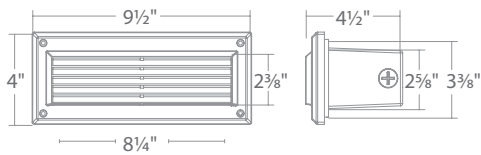

WL-5205
Louver

Input	120V	3000K	<i>Pure White</i>
Power	5.5W	WL-5205-30	aBK <i>Architectural Black</i>
Brightness	Up to 45 lm		aBZ <i>Architectural Bronze</i>
CRI	90		aGH <i>Architectural Graphite</i>
Dimming:	100% - 10% ELV		aWT <i>Architectural White</i>
Rated Life	80,000 hours		