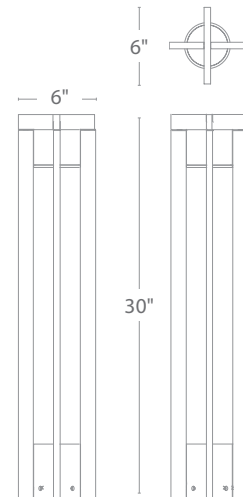

Recommended spacing for installation :
(120V, 277V) 6632, 6633

- Residential: 12.5 to 15ft
- Commercial: 8 to 10ft

- Sleek linear design blends seamlessly into pathways while providing soft, even illumination