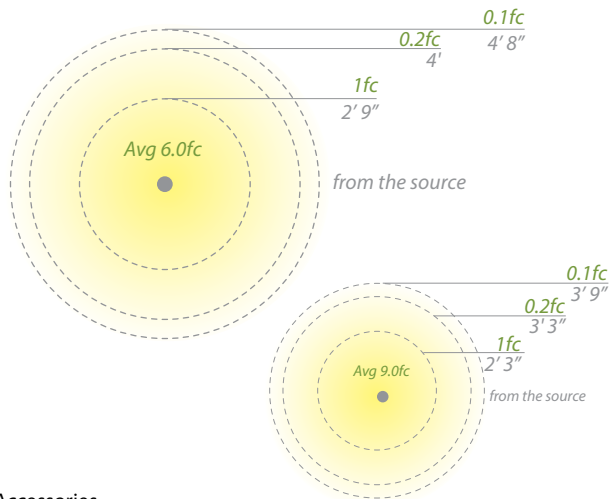

TIKI LED AREA LIGHT

- Sturdy side mount design works well in applications where directional illumination is desired
- Recommended spacing for installation:
  Residential: 7 to 9ft
  Commercial: 5 to 7ft

Input	9-15VAC	
Power	6.5W / 9.5VA	
Brightness	Up to 225 lm	
Color Temp	2700 & 3000K	
CRI	90	
Rated Life	60,000 hours	
2700 & 3000K	<i>Warm and Pure White</i>	
22"	BK	<i>Black on Aluminum</i>
6041-27	BZ	<i>Bronze on Aluminum</i>
6041-30	BBR	<i>Bronze on Brass</i>
15"		
6042-27	BK	<i>Black on Aluminum</i>
6042-30	BZ	<i>Bronze on Aluminum</i>

Example: 6041-30BBR

Mounting stake, 6 foot lead wire, and direct burial gel filled wire nuts included

MINI
TIKI
6042