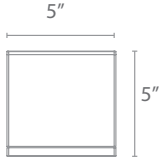

RUBIX LED DECORATIVE CEILING MOUNTS

Input: 120-277V   Color Temp: 3000K Pure White
Dimming: 100% - 10%   CRI: 90
ELV or 0-10V   Rated Life: 70,000 hours

- Ceiling mount
- Die-cast aluminum construction

Beam 86°
Power 16W
Brightness 750 lm

FM-W2505

- **AL** Brushed Aluminum
- **BK** Black
- **BZ** Bronze
- **GH** Graphite
- **WT** White

Example: FM-W2505-BK