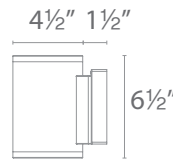

- Die-cast aluminum construction

Beam 33°
Power 30W
Brightness 1750 lm

WS-W2604

WT White
BK Black
BZ Bronze
GH Graphite
AL Brushed Aluminum

Example: WS-W2604-AL