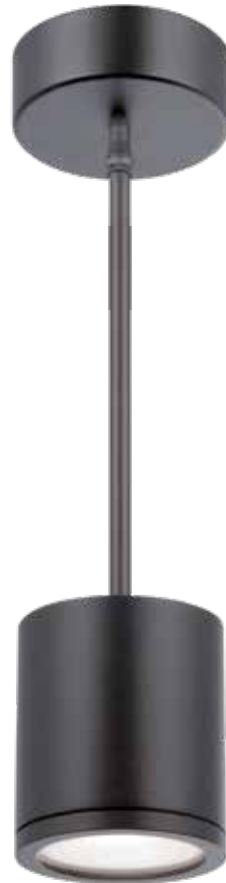

TUBE LED DECORATIVE CEILING MOUNT

PENDANT

- Die-cast aluminum construction
- Hang straight swivel
- Three 12" and one 6" down rods included
- Dark Sky Friendly

Beam 33°
Power 16W
Brightness 800 lm

PD-W2605

- **WT** White
- **BK** Black
- **BZ** Bronze
- **GH** Graphite
- **AL** Brushed Aluminum

Example: PD-W2605-BK