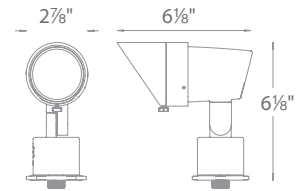

See photometric data on pages 97-98