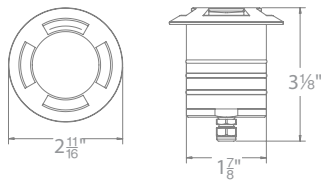

Optional spring clip accessory included
6" Lead Wire included

Optional spring clip accessory included
6" Lead Wire included