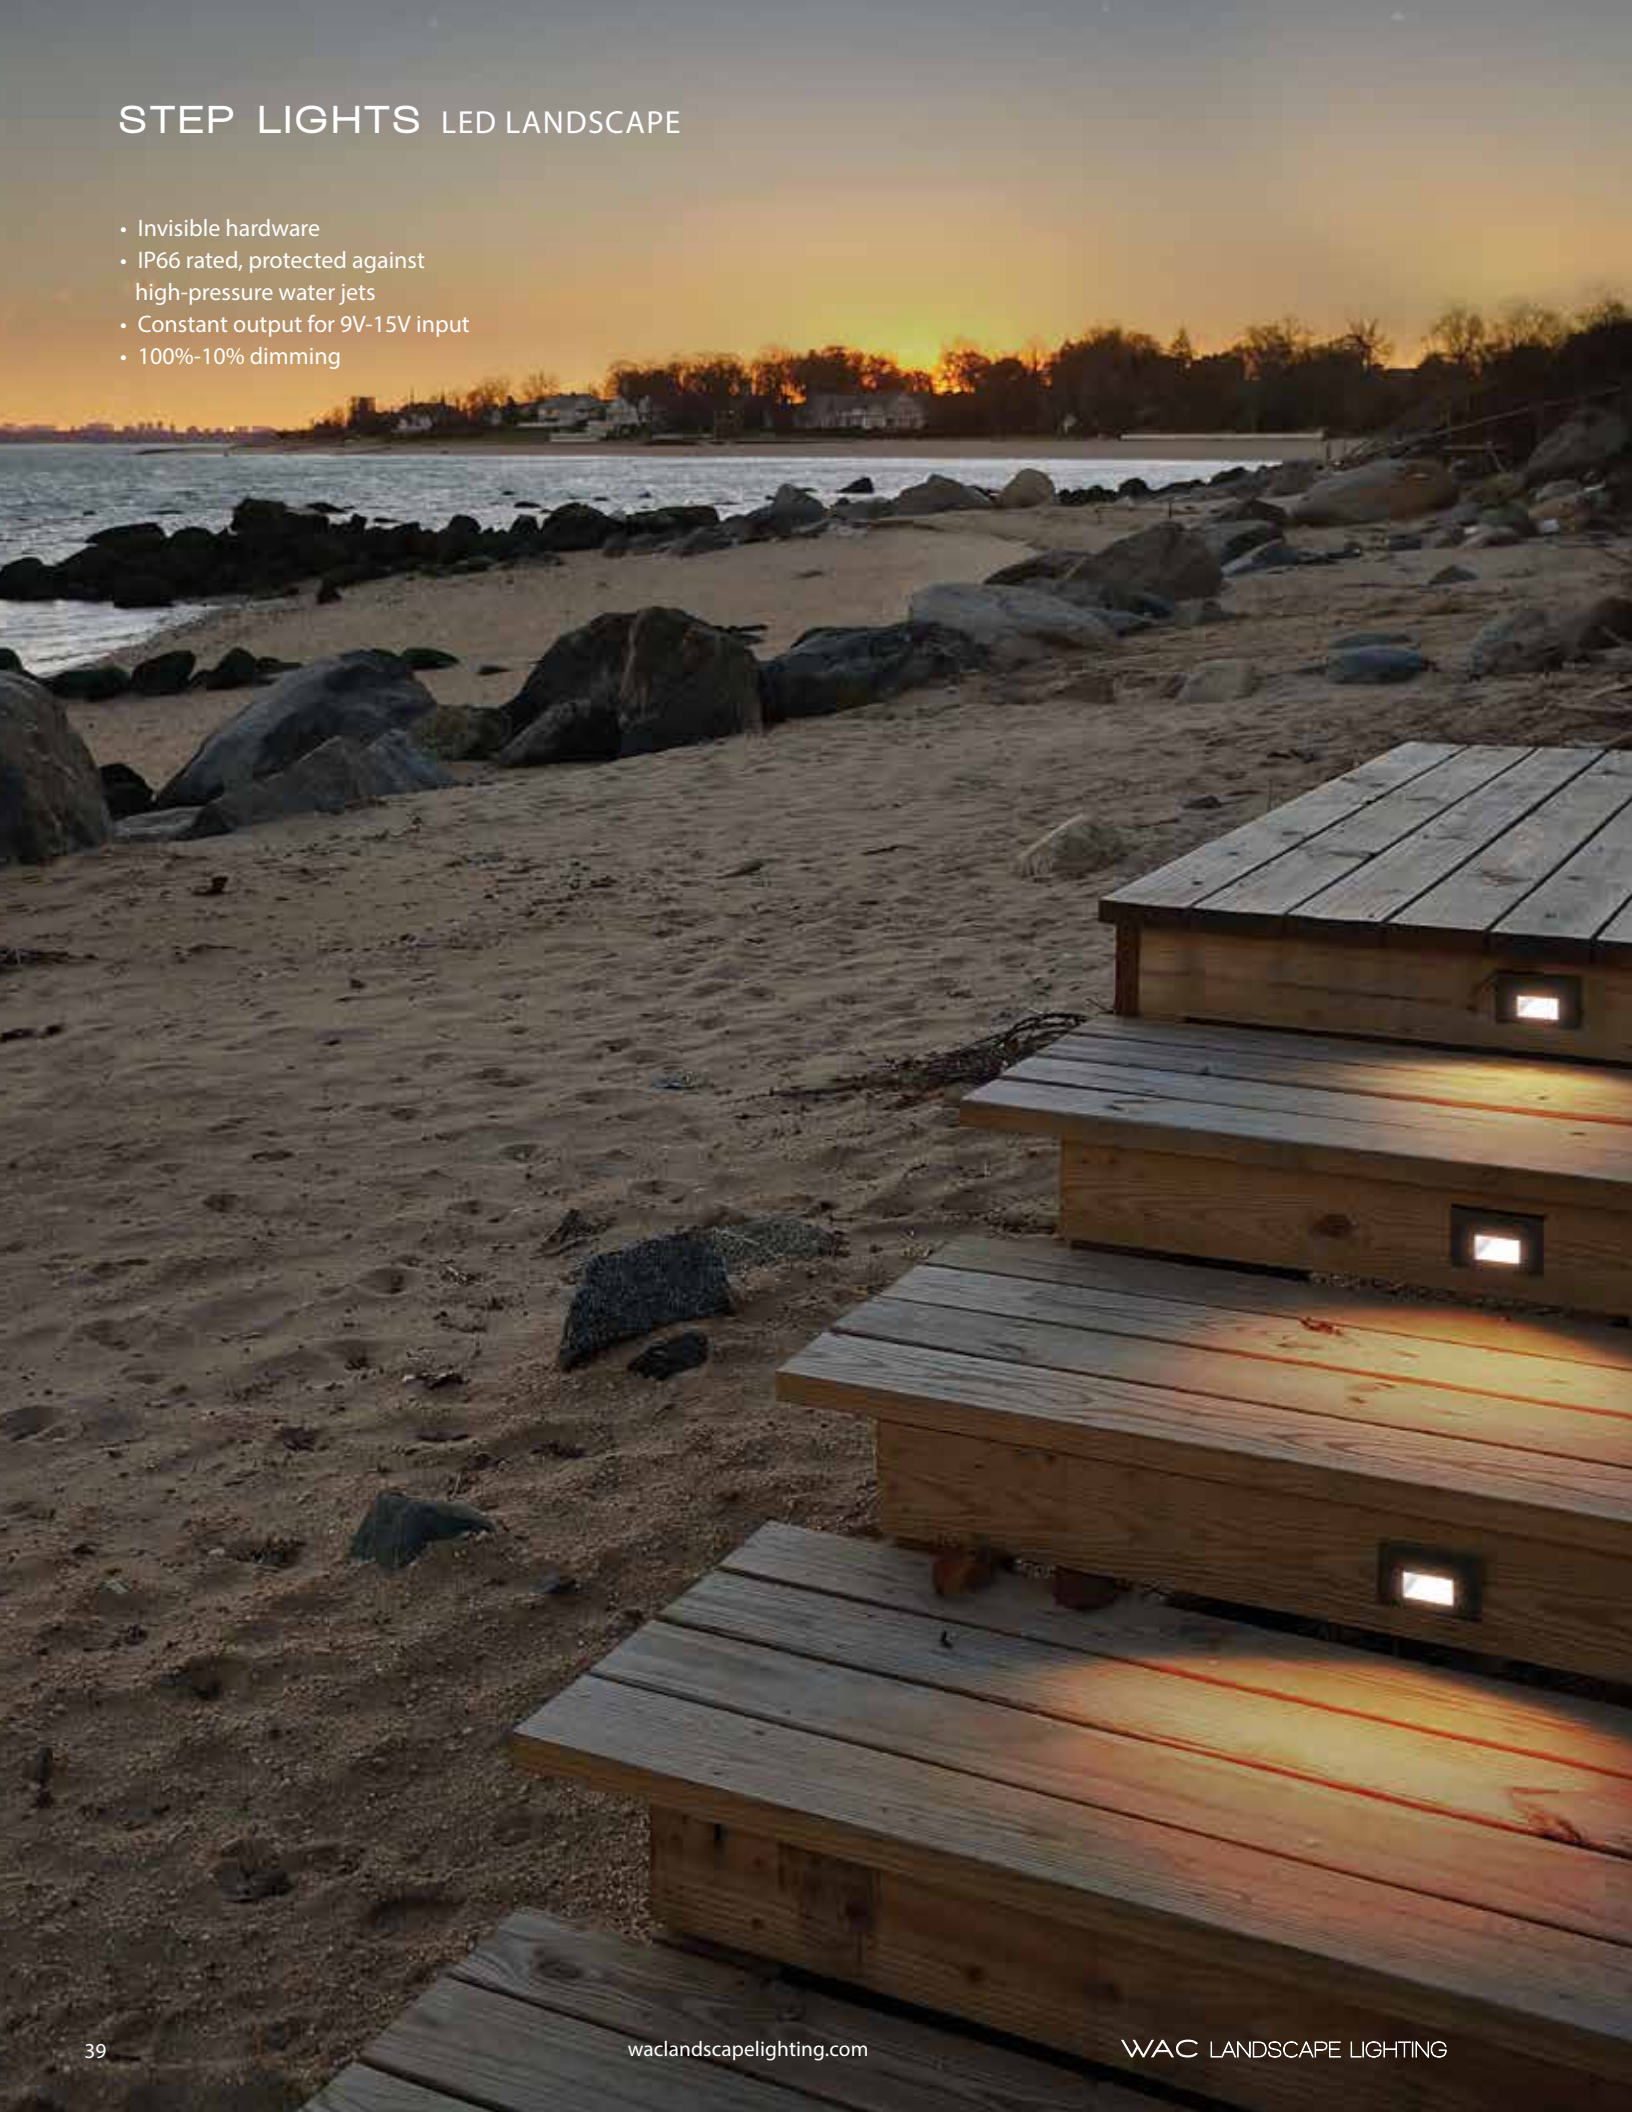

STEP LIGHTS LED LANDSCAPE

1838 listed (12V)
1598 listed (120V)

CIRCLE AND SQUARE STEP LIGHTS

- Solid stainless steel construction
- Includes a spring clip for wall or step applications
- 6' lead wire

12V

Input	9-15VAC
Power	4.1W / 6.6VA
Brightness	55 lm
Color Temp	2700 & 3000K
CRI	85
Rated Life	70,000 hours