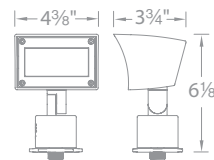

Power 3.5W to 14.5W
Brightness 95lm to 855lm
Beam Angle 15° upward (50° by 80°)
CRI 85
Color Temp 3000K Pure White
Rated Life 45,000 hours
Listing IP-66

6' lead wire and wire nuts included