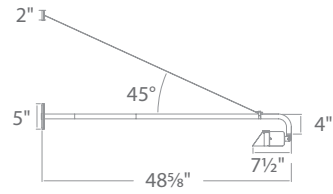

**SINGLE
WP-LED514**

Input	120V
Power	15W
Brightness	Up to 1140 lm
Comparable	150W PAR 38
Color Temp	3000K & 4000K
CRI	85
Dimming:	100% - 10% ELV
Rated Life	50,000 hours

3000K & 4000K *Pure White*

aBK	<i>Architectural Black</i>
aBZ	<i>Architectural Bronze</i>
aGH	<i>Architectural Graphite</i>
aWT	<i>Architectural White</i>