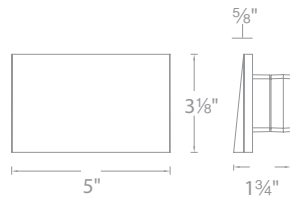

LED LANDSCAPE

Input:	12V	120V
Brightness:	Up to 4 lm	Up to 4 lm
CRI:	90	90
Dimming:	100% - 10% MLV	100% - 10% ELV
Rated Life:	60,000 hours	50,000 hours

- Fluid decorative profile with full cut-off illumination
- Die-cast aluminum construction with abrasion-resistant powder-coated finish
- Title 24 compliant (120V only)