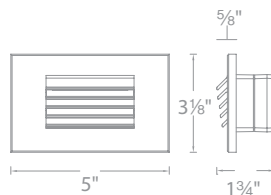

Voltage	Power	Model	Color Temp	Finishes
12V	2W / 3.1VA	4051-27	2700K	BK Black on AL
		4051-30	3000K	BZ Bronze on AL
		4051-AM	Amber	WT White on AL
120V	3.5W	WL-LED120-C	3000K	BK Black on AL
		WL-LED120-AM	Amber	BZ Bronze on AL
				WT White on AL

Example: **4051-30BZ**
Example: **WL-LED120-C-BZ**

Voltage	Power	Model	Color Temp	Finishes
12V	2W / 3.1VA	4061-27	2700K	BK Black on AL
		4061-30	3000K	BZ Bronze on AL
		4061-AM	Amber	WT White on AL
120V	3.5W	WL-LED220-C	3000K	BK Black on AL
		WL-LED220-AM	Amber	BZ Bronze on AL
				WT White on AL

Example: **4061-30BZ**
Example: **WL-LED220-C-BZ**

AL - Aluminum