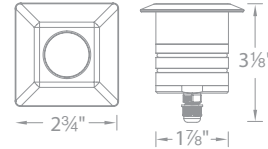

Optional spring clip accessory included

2000-CON-PVC
2" Concrete Pour Kit

For installation in concrete. Use with a 4" outdoor rated junction box and 18" PVC pipe included.

1" APERTURE

Input	9-15VAC	CRI	85
Power	1.9W 3VA	Beam Angle	50°
Brightness	80 lm	Rated Life	70,000 hours
Color Temp	2700 & 3000K