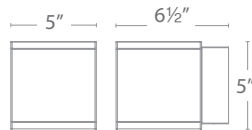

Single light WS-W2504

Beam 86°
Power 16W
Brightness 750 lm

Up & Down light WS-W2505

Beam 86°
Power 30W
Brightness 1400 lm

WS-W2504 **AL** *Brushed Aluminum*
WS-W2505 **BK** *Black*
BZ *Bronze*
GH *Graphite*
WT *White*