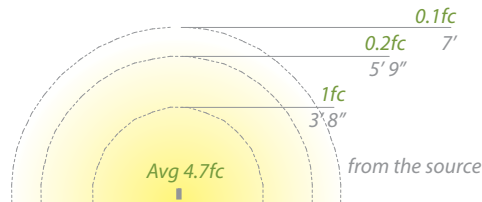

BALANCE SINGLE LED PATH

- Sleek linear design blends seamlessly into pathways while providing soft, even illumination
- Recommended spacing for installation :
  Residential: 11 to 13ft
  Commercial: 7 to 9ft

Input	9-15VAC
Power	6.5W / 11.5VA
Brightness	Up to 275 lm
Color Temp	2700 & 3000K
CRI	90
Rated Life	60,000 hours

2700 & 3000K Warm and Pure White

6061-27	BK	Black on Aluminum
6061-30	BZ	Bronze on Aluminum

Example: 6061-30BZ

Mounting stake, 6 foot lead wire, and direct burial gel filled wire nuts included

Accessories

9" Mounting Stake		9000-ST9-BZ	Bronze	Durable PC stake
14" Mounting Stake		9000-ST14-BZ New!	Bronze	Durable PC stake
Surface Mount Flange/Stake		5000-SCP-BK 5000-SCP-BZ	Black on Aluminum Bronze on Aluminum	Includes three 7 inch threaded stainless steel stabilizing pins for ground mounting or surface mounts with four screws or over a junction box
Guardian Mount		9000-SP9-BZ	Stainless Steel	Heavy duty stainless steel spike to position fixture; formed from a single piece of metal