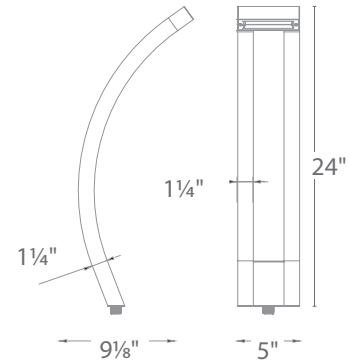

6311 Small
Residential: 7 to 9ft
Commercial: 4 to 6ft

6321 Large
Residential: 9 to 11ft
Commercial: 5 to 7ft