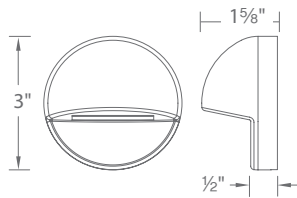

3021

Input	9-15VAC
Power	2.8W / 4.6VA
Brightness	60 lm
Color Temp	2700 & 3000K
CRI	90+
Rated Life	50,000 hours

2700K & 3000K Warm White & Pure White

3021-27	BK Black on Aluminum
3021-30	BBR Bronze on Brass
	BZ Bronze on Aluminum
	WT White on Aluminum

Example: 3021-30BZ