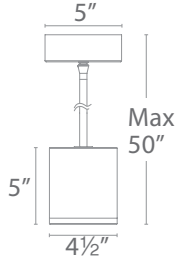

PENDANT

- Die-cast aluminum construction
- Hang straight swivel
- Three 12" and one 6" down rods included
- Dark Sky Friendly

Beam 33°
 Power 16W
 Brightness 800 lm

PD-W2605

- WT** White
- BK** Black
- BZ** Bronze
- GH** Graphite
- AL** Brushed Aluminum