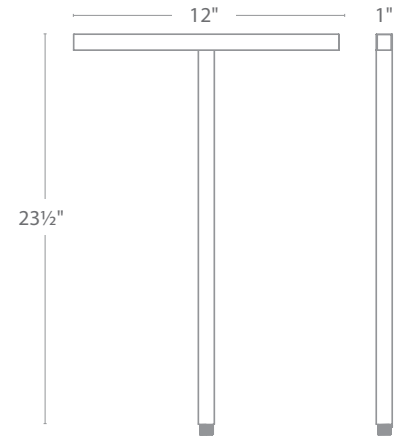

BALANCE DOUBLE LED PATH

- Sleek linear design blends seamlessly into pathways while providing soft, even illumination
- Recommended spacing for installation :
  Residential: 11 to 13ft
  Commercial: 7 to 9ft

Input	9-15VAC
Power	10W / 14VA
Brightness	Up to 375 lm
Color Temp	2700 & 3000K
CRI	90
Rated Life	60,000 hours

2700 & 3000K Warm and Pure White

6071-27	BK Black on Aluminum
6071-30	BZ Bronze on Aluminum

Example: 6071-30BZ

Mounting stake, 6 foot lead wire, and direct burial gel filled wire nuts included

Accessories

9" Mounting Stake		9000-ST9-BZ	Bronze	Durable PC stake
14" Mounting Stake		9000-ST14-BZ New!	Bronze	Durable PC stake
Surface Mount Flange/Stake		5000-SCP-BK 5000-SCP-BZ	Black on Aluminum Bronze on Aluminum	Includes three 7 inch threaded stainless steel stabilizing pins for ground mounting or surface mounts with four screws or over a junction box
Guardian Mount		9000-SP9-BZ	Stainless Steel	Heavy duty stainless steel spike to position fixture; formed from a single piece of metal