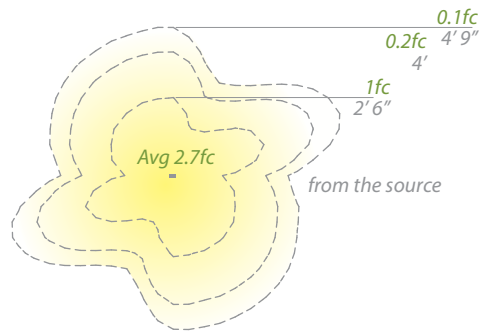

PARK 12V/120V/277V LED BOLLARD

12V

Input	9-15VAC
Power	5.8W, 6.2VA
Brightness	Up to 195 lm
Color Temp	2700 & 3000K
CRI	90
Rated Life	60,000 hours

2700 & 3000K Warm and Pure White

6641-27	BK Black on Aluminum
6641-30	BZ Bronze on Aluminum

MLV dimming only

120V

Input	120V
Power	12.5W
Brightness	Up to 470 lm
Color Temp	2700 & 3000K
CRI	90
Rated Life	60,000 hours

2700 & 3000K Warm and Pure White

6642-27	BK Black on Aluminum
6642-30	BZ Bronze on Aluminum

TRIAC or ELV dimming

277V

Input	277V
Power	13.2W
Brightness	Up to 550 lm
Color Temp	2700 & 3000K
CRI	90
Rated Life	60,000 hours

2700 & 3000K Warm and Pure White

6643-27	BK Black on Aluminum
6643-30	BZ Bronze on Aluminum

ELV dimming only

Example: 6641-30BK

Recommended spacing for installation :

(12V) 6641

- Residential: 11.5 to 14ft
- Commercial: 7 to 9ft

Recommended spacing for installation :

(120V, 277V) 6642, 6643

- Residential: 12.5 to 14.5ft
- Commercial: 8 to 9.5ft