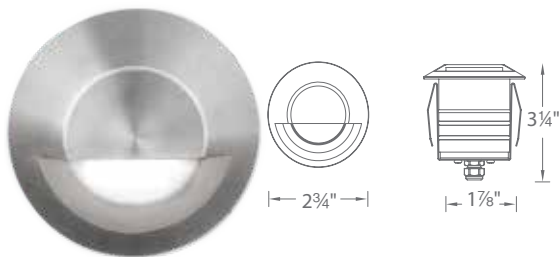

STEP LIGHTS LED LANDSCAPE

1838 listed (12V)
1598 listed (120V)

CIRCLE AND SQUARE STEP LIGHTS

- Solid stainless steel construction
- Includes a spring clip for wall or step applications
- 6' lead wire

12V

Input	9-15VAC
Power	4.1W / 6.6VA
Brightness	55 lm
Color Temp	2700 & 3000K
CRI	85
Rated Life	70,000 hours