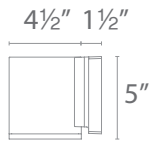

- Mounts up or down
- Die-cast aluminum construction

Beam 33°
Power 16W
Brightness 800 lm

WS-W2605

WT White
BK Black
BZ Bronze
GH Graphite
AL Brushed Aluminum

Example: WS-W2605-AL