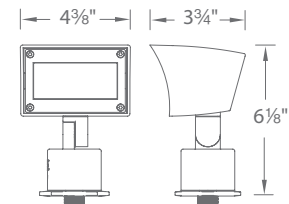

Accessories

9" Mounting Stake		9000-ST9-BZ	Bronze	Durable PC stake
14" Mounting Stake		9000-ST14-BZ New!	Bronze	Durable PC stake
Power Stake		M6000-STAKE	Black	Easy wiring accessory designed for 120V products; eliminates the need for a separate J-box.
Surface Mount Flange/Stake		5000-SCP-BK 5000-SCP-BZ 5000-SCP-BBR	Black on Aluminum Bronze on Aluminum Bronze on Brass	Includes three 7 inch threaded stainless steel stabilizing pins for ground mounting or surface mounts with four screws or over a junction box
Guardian Mount		9000-SP9-BZ	Stainless Steel	Heavy duty stainless steel spike to position fixture; formed from a single piece of metal
Gutter Mount Bracket		5000-GM-BZ 5000-GM-BK	Stainless Steel Black on Aluminum	Stainless steel universal mounting bracket for gutter mounting fixture
Tree Mount Junction Box		5000-TCP-BK 5000-TCP-BZ	Black on Aluminum Bronze on Aluminum	Aluminum box with Stainless steel mounting screws; two 2" NPT threaded holes
Extension Rods		5000-X04-BZ/BK 4 in 5000-X08-BZ/BK 8 in 5000-X12-BZ/BK 12 in	5000-X18-BZ/BK 18 in 5000-X24-BZ/BK 24 in	Extends distance between Accent light and surface mount canopy, stake, or tree mount box
Rod L-Coupler		5000-LCO-BK 5000-LCO-BZ	Black Bronze	
Wall Wash Optics		LENS-2X4-AMB Amber LENS-2X4-GRN Green LENS-2X4-RED Red	LENS-2X4-BLU Blue LENS-2X4-FR Frosted LENS-2X4-SPR Spread	Enhances saturation of florals and foliage and turtle friendly

Mounting stake (12V), detachable shroud, 6' lead wire and direct burial gel filled wire nuts (12V) or standard wire nuts (120V) included