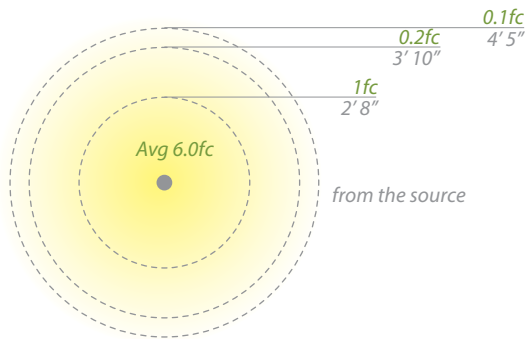

Example: 6051-30BZ

Mounting stake, 6 foot lead wire, and direct burial gel filled wire nuts included

Accessories

9" Mounting Stake		9000-ST9-BZ	Bronze	Durable PC stake
14" Mounting Stake		9000-ST14-BZ New!	Bronze	Durable PC stake
Surface Mount Flange/Stake		5000-SCP-BK 5000-SCP-BZ 5000-SCP-BBR	Black on Aluminum Bronze on Aluminum Bronze on Brass	Includes three 7 inch threaded stainless steel stabilizing pins for ground mounting or surface mounts with four screws or over a junction box
Guardian Mount		9000-SP9-BZ	Stainless Steel	Heavy duty stainless steel spike to position fixture; formed from a single piece of metal