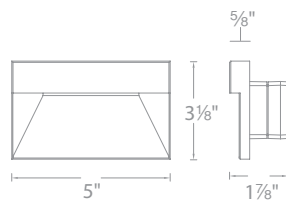

Voltage	Power	Model	Color Temp	Finishes
12V	2W / 3.1VA	4091-27	2700K	BK Black on AL
		4091-30	3000K	BZ Bronze on AL
		4091-AM	Amber	WT White on AL
120V	3.5W	WL-LED140-C	3000K	BK Black on AL
		WL-LED140-AM	Amber	BZ Bronze on AL
				WT White on AL

Example: **4091-30BK**
Example: **WL-LED140-C-BK**

IP66 rated self contained fixture with various face plates. Fits into a switch box or a 2" x 4" junction box with minimum inside dimensions of 3"L x 2"W x 2.5"D.

AL - Aluminum