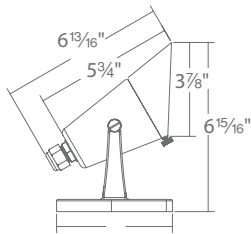

UNDERWATER SPOT LED LANDSCAPE

676 listed

- Machined brass thumb screw
- Cast brass construction
- IP68 rated, suitable for continuous immersion
- Under water in depths up to 3'
- Factory sealed water tight fixtures
- 30' long lead wire
- Limited lifetime warranty

Input	12-15VAC
Power	10W / 11.2VA
Brightness	780 lm
Beam Angle	60°
Color Temp	3000K
CRI	85
Rated Life	50,000 hours

3000K *Pure White*
5511-30 **NB** Natural Brass

Accessories *Submersible luminaires*

<i>Wall Wash Optics</i>	LENS-20-AMB LENS-20-GRN LENS-20-RED	<i>Amber</i> <i>Green</i> <i>Red</i>	LENS-20-BLU LENS-20-FR LENS-20-SPR	<i>Blue</i> <i>Frosted</i> <i>Spread</i>	<i>Enhances saturation of florals and foliage and turtle friendly</i>
<i>Direct Burial Waterproof Wire Nuts</i>	9020-WNT-BK	<i>Silicone filled wire nut with gasket (Pack of 20pcs)</i>			

Detachable shroud and direct burial gel filled wire nuts (12V) or standard wire nuts (120V) included