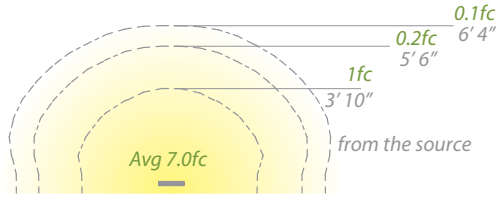

BALANCE DOUBLE LED PATH

- Sleek linear design blends seamlessly into pathways while providing soft, even illumination
- Recommended spacing for installation :
  Residential: 11 to 13ft
  Commercial: 7 to 9ft

Input	9-15VAC
Power	10W / 14VA
Brightness	Up to 375 lm
Color Temp	2700 & 3000K
CRI	90
Rated Life	60,000 hours

2700 & 3000K Warm and Pure White

6071-27	BK Black on Aluminum
6071-30	BZ Bronze on Aluminum

Example: 6071-30BZ

Mounting stake, 6 foot lead wire, and direct burial gel filled wire nuts included

Accessories

9" Mounting Stake		9000-ST9-BZ	Bronze	Durable PC stake
14" Mounting Stake		9000-ST14-BZ New!	Bronze	Durable PC stake
Surface Mount Flange/Stake		5000-SCP-BK 5000-SCP-BZ	Black on Aluminum Bronze on Aluminum	Includes three 7 inch threaded stainless steel stabilizing pins for ground mounting or surface mounts with four screws or over a junction box
Guardian Mount		9000-SP9-BZ	Stainless Steel	Heavy duty stainless steel spike to position fixture; formed from a single piece of metal