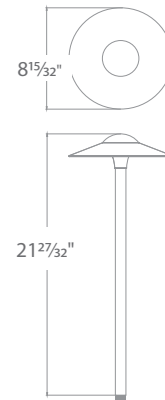

Example: 6051-30BZ

Mounting stake, 6 foot lead wire, and direct burial gel filled wire nuts included

Accessories

9" Mounting Stake		9000-ST9-BZ	Bronze	Durable PC stake
14" Mounting Stake		9000-ST14-BZ New!	Bronze	Durable PC stake
Surface Mount Flange/Stake		5000-SCP-BK 5000-SCP-BZ 5000-SCP-BBR	Black on Aluminum Bronze on Aluminum Bronze on Brass	Includes three 7 inch threaded stainless steel stabilizing pins for ground mounting or surface mounts with four screws or over a junction box
Guardian Mount		9000-SP9-BZ	Stainless Steel	Heavy duty stainless steel spike to position fixture; formed from a single piece of metal