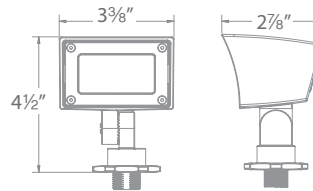

A uniform wide distribution wall wash
from a small form factor

Accessories

9" Mounting Stake		9000-ST9-BZ	Bronze	Durable PC stake				
14" Mounting Stake		9000-ST14-BZ	New! Bronze	Durable PC stake				
Surface Mount Flange/Stake		5000-SCP-BK 5000-SCP-BZ 5000-SCP-BBR	Black on Aluminum Bronze on Aluminum Bronze on Brass	Includes three 7 inch threaded stainless steel stabilizing pins for ground mounting or surface mounts with four screws or over a junction box				
Guardian Mount		9000-SP9-BZ	Stainless Steel	Heavy duty stainless steel spike to position fixture; formed from a single piece of metal				
Gutter Mount Bracket		5000-GM-BK 5000-GM-BZ	Black on Aluminum Bronze on Aluminum	Stainless steel universal mounting bracket for gutter mounting fixture				
Tree Mount Junction Box		5000-TCP-BK 5000-TCP-BZ	Black on Aluminum Bronze on Aluminum	Aluminum box with stainless steel mounting screws; two 2" NPT threaded holes				
		5000-TCL-BK 5000-TCL-BZ	New! Black on Aluminum New! Bronze on Aluminum	Large Aluminum box with stainless steel mounting screws; two 2" NPT threaded holes				
Large Tree Mount Canopy Strap		5000-TST-BK	New! Black on Steel and terylene	Ratcheting device with strap to be used with Large Tree Mount Junction Box (5000-TCL)				
Optics		LENS-2X3-AMB LENS-2X3-GRN LENS-2X3-RED	Amber Green Red	LENS-2X3-BLU LENS-2X3-FR LENS-2X3-SPR	Blue Frosted Spread	LENS-2X3-BEL	Beam Elongating	Enhances saturation of florals and foliage