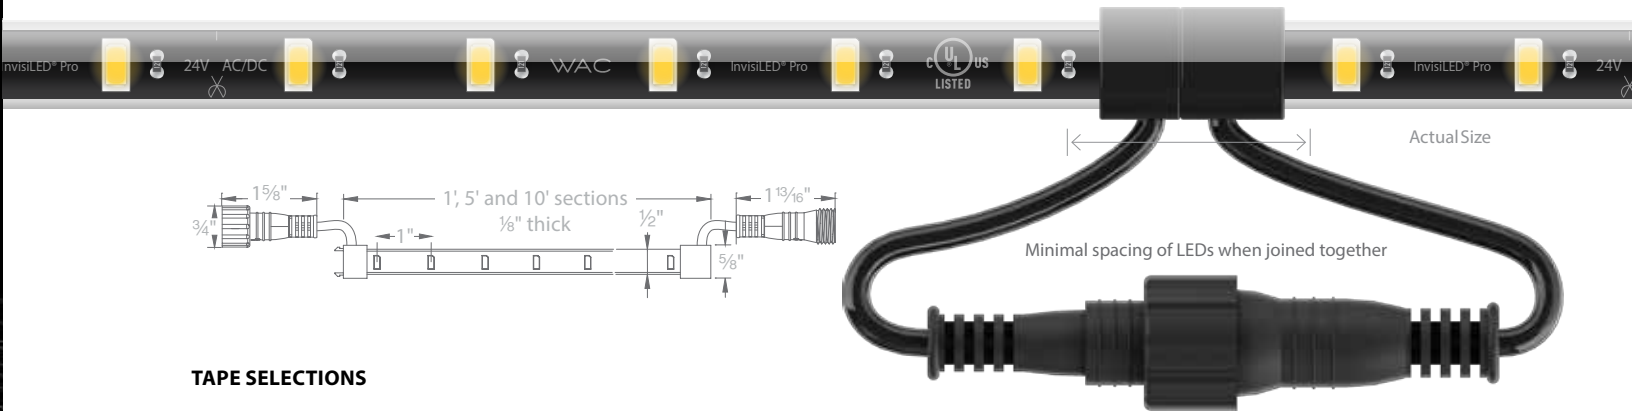

SUBMERSIBLE OUTDOOR TAPE LIGHTING

1838 listed

- IP-68 rated, UL/cUL listed for wet location
- May be field cut every 6 inches at the end of a run
- Maximum run length of 28ft per electrical feed

Power	3.5W /ft
Brightness	Up to 220 lm /ft
CRI	90
Rated Life	80,000 hours

Double insulated PVC encasement and distinct electrical and mechanical junctions allow for seemingly endless runs that can be powered separately

TAPE SELECTIONS

System	Color Temp	Length	Color
LED-TO2427	2700K	1 1 foot	WT White
LED-TO2430	3000K	5 5 feet	
LED-TO2435	3500K	10 10 feet	

EXAMPLE: LED-TO2435-10-WT

CLASS 2 POWER SUPPLY FOR PRO OUTDOOR (REQUIRED)

Type	Model	Power	Input	Output	Dimmable
Remote Damp Location	EN-OD24100-RB2-T	96W	120V AC	24V AC	ELV Includes a 6 foot lead wire
Remote Wet Location	EN-O24100-RB2-T	96W	120V - 277V AC	24V DC	0-10V Includes a 6 foot lead wire

	Surface mounting clip Secures on both edges	LED-TO24-C1	10 pcs 20 Screws
	Edge mounting clip Secures on one edge	LED-TO24-C2	10 pcs 10 Screws
	Invisible clip Holds from the underside	LED-TO24-C3	10 pcs 10 Screws
Clear Channel LED-TO24-CH5	5 feet		

Includes a diffuser, two end caps, and five screws
Snap in to hold Pro Outdoor, Palette Outdoor or Landscape.

Clips to hold indoor InvisiLED tapes For Pro Outdoor, Palette Outdoor, or Landscape Tape Light

	3-Way "Y" Connector Connects tape sections	LED-TO24-Y		Joiner Cable Extends distance between transformers and controllers	LED-TO24-IC6 6 in LED-TO24-IC12 12 in LED-TO24-IC72 72 in LED-TO24-IC120 120 in
	4-Way "X" Connector Connects tape sections	LED-TO24-X	Compatible with Pro Outdoor, Palette Outdoor, Landscape Tape Light		
				End cap 1 cut and 1 male end cap	LED-TO24-EC Black

Compatible with Pro Outdoor, Landscape Tape Light