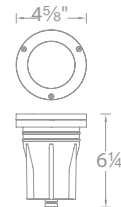

6' lead wire and wire nuts included

Model	Finishes
-------	----------

5032-30BZ	Bronze on Aluminum
5032-30BBR	Bronze on Brass

BOLLARDS 120V-277V

Scoop
See pages 65-66

Chamber
See pages 67-68

Tower
See pages 69-70