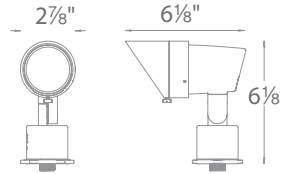

Power 3.5W to 14.5W
Brightness 100lm to 900lm
Beam Angle 15° to 60°
CRI 85
Color Temp 3000K Pure White
Rated Life 45,000 hours
Listing IP-66

Detachable shroud
6' lead wire and wire nuts included