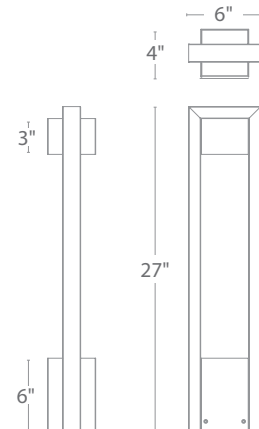

Mounting accessory included

12V

120V/277V