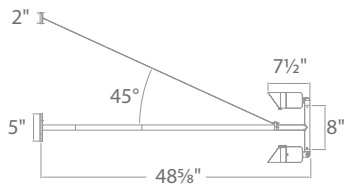

DOUBLE WP-LED529

Input	120V
Power	30W
Brighthness	Up to 1140 lm x2
Comparable	150W x2 PAR 38
Color Temp	3000K & 4000K
CRI	85
Dimming:	100% - 10% ELV
Rated Life	50,000 hours

3000K & 4000K Pure White

WP-LED529-30	aBK Architectural Black
WP-LED529-40	aBZ Architectural Bronze
	aGH Architectural Graphite
	aWT Architectural White