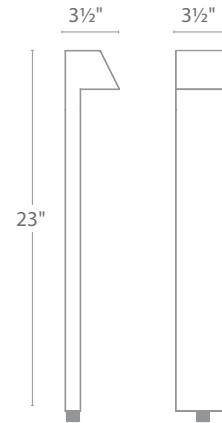

QUAD LED PATH

- Sleek linear design blends seamlessly into pathways while providing soft, even illumination
- Recommended spacing for installation :
  Residential: 8 to 10ft
  Commercial: 5 to 7ft

Input	9-15VAC
Power	3W / 4.5VA
Brightness	Up to 100 lm
Color Temp	2700 & 3000K
CRI	90
Rated Life	60,000 hours

2700 & 3000K Warm and Pure White

6091-27
6091-30 | **BZ** Bronze on Aluminum

Example: 6091-30BZ

Mounting stake, 6 foot lead wire, and direct burial gel filled wire nuts included

Accessories

9" Mounting Stake		9000-ST9-BZ	Bronze	Durable PC stake
14" Mounting Stake		9000-ST14-BZ New!	Bronze	Durable PC stake
Surface Mount Flange/Stake		5000-SCP-BK 5000-SCP-BZ	Black on Aluminum Bronze on Aluminum	Includes three 7 inch threaded stainless steel stabilizing pins for ground mounting or surface mounts with four screws or over a junction box
Guardian Mount		9000-SP9-BZ	Stainless Steel	Heavy duty stainless steel spike to position fixture; formed from a single piece of metal