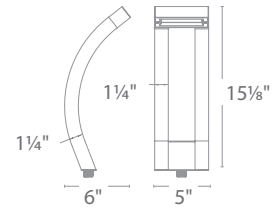

SLIDE LED PATH

- Sleek linear design blends seamlessly into pathways while providing soft, even illumination
- Recommended spacing for installation:
  Residential: 9 to 11ft
  Commercial: 5 to 7ft

Input 9-15VAC
Power 3.0W / 4.5VA
Brightness Up to 95 lm
Color Temp 3000K
CRI 90
Rated Life 60,000 hours

3000K Pure White

6311- Small
6321- Large **BZ** Bronze on Aluminum

Mounting stake, 6 foot lead wire, and direct burial gel filled wire nuts included