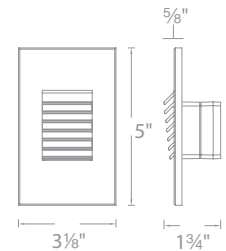

Voltage	Power	Model	Color Temp	Finishes
12V	2W / 3.1VA	4051-27	2700K	BK Black on AL
		4051-30	3000K	BZ Bronze on AL
		4051-AM	Amber	WT White on AL
120V	3.5W	WL-LED120-C	3000K	BK Black on AL
		WL-LED120-AM	Amber	BZ Bronze on AL
				WT White on AL

Example: **4051-30BZ**
Example: **WL-LED120-C-BZ**

Voltage	Power	Model	Color Temp	Finishes
12V	2W / 3.1VA	4061-27	2700K	BK Black on AL
		4061-30	3000K	BZ Bronze on AL
		4061-AM	Amber	WT White on AL
120V	3.5W	WL-LED220-C	3000K	BK Black on AL
		WL-LED220-AM	Amber	BZ Bronze on AL
				WT White on AL

Example: **4061-30BZ**
Example: **WL-LED220-C-BZ**

AL - Aluminum