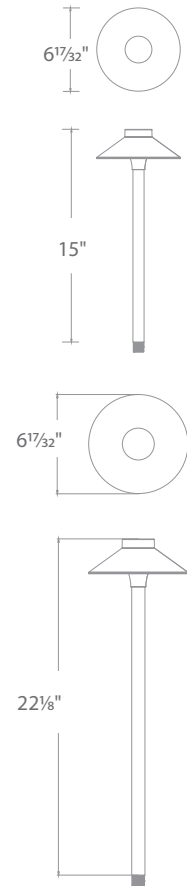

Accessories

9" Mounting Stake		9000-ST9-BZ	Bronze	Durable PC stake
14" Mounting Stake		9000-ST14-BZ New!	Bronze	Durable PC stake
Surface Mount Flange/Stake		5000-SCP-BK 5000-SCP-BZ 5000-SCP-BBR	Black on Aluminum Bronze on Aluminum Bronze on Brass	Includes three 7 inch threaded stainless steel stabilizing pins for ground mounting or surface mounts with four screws or over a junction box
Guardian Mount		9000-SP9-BZ	Stainless Steel	Heavy duty stainless steel spike to position fixture; formed from a single piece of metal