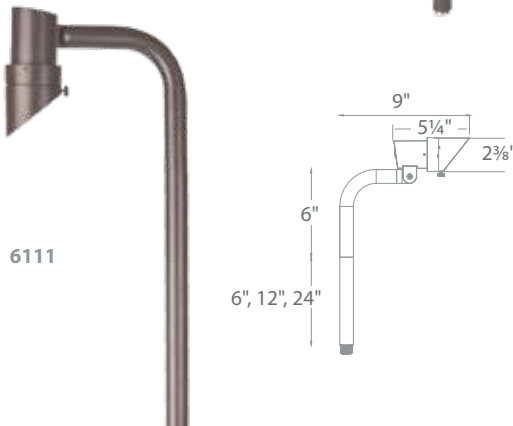

Example: 6111-30BBR

Guardian mount, 6 foot lead wire, and direct burial gel filled wire nuts included

Accessories

5" Long Shroud		5111-LSHR-BK 5111-LSHR-BZ 5111-LSHR-BBR	Black on Aluminum Bronze on Aluminum Bronze on Brass	Reduce glare; ideal for downlighting application
14" Mounting Stake		9000-ST14-BZ New!	Bronze	Durable PC stake
Surface Mount Flange/Stake		5000-SCP-BK 5000-SCP-BZ 5000-SCP-BBR	Black on Aluminum Bronze on Aluminum Bronze on Brass	Includes three 7 inch threaded stainless steel stabilizing pins for ground mounting or surface mounts with four screws or over a junction box
Guardian Mount		9000-SP9-BZ	Stainless Steel	Heavy duty stainless steel spike to position fixture; formed from a single piece of metal