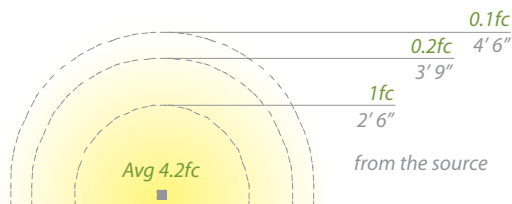

LINEAR LED PATH

- Sleek linear design blends seamlessly into pathways while providing soft, even illumination
- Recommended spacing for installation :
  Residential: 7 to 9ft
  Commercial: 4 to 6ft

Input	9-15VAC
Power	2.9W / 4.7VA
Brightness	Up to 95 lm
Color Temp	2700 & 3000K
CRI	90
Rated Life	60,000 hours

2700 & 3000K Warm and Pure White

6021-27	BK	Black on Aluminum
6021-30	BZ	Bronze on Aluminum

Example: 6021-30BK

Mounting stake, 6 foot lead wire, and direct burial gel filled wire nuts included

Accessories

9" Mounting Stake		9000-ST9-BZ	Bronze	Durable PC stake
14" Mounting Stake		9000-ST14-BZ New!	Bronze	Durable PC stake
Surface Mount Flange/Stake		5000-SCP-BK 5000-SCP-BZ	Black on Aluminum Bronze on Aluminum	Includes three 7 inch threaded stainless steel stabilizing pins for ground mounting or surface mounts with four screws or over a junction box
Guardian Mount		9000-SP9-BZ	Stainless Steel	Heavy duty stainless steel spike to position fixture; formed from a single piece of metal