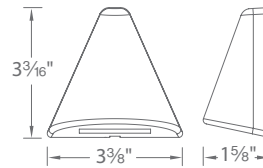

3031

Input	9-15VAC
Power	2.8W / 4.6VA
Brightness	75 lm
Color Temp	2700 & 3000K
CRI	90+
Rated Life	50,000 hours

2700K & 3000K Warm White & Pure White

3031-27	BK Black on Aluminum
3031-30	BBR Bronze on Brass
	BZ Bronze on Aluminum
	WT White on Aluminum

Example: 3031-27BZ