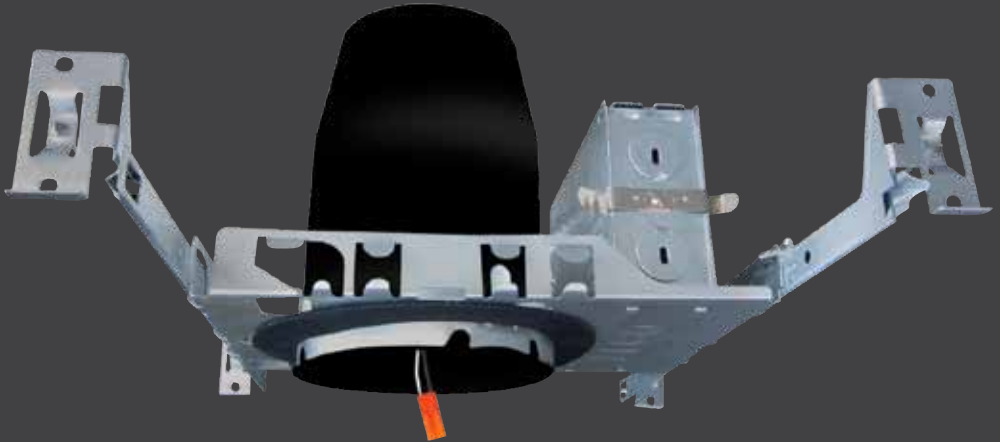

4" Airtight IC New Construction for LED Inserts

.....
EL490ICA
.....