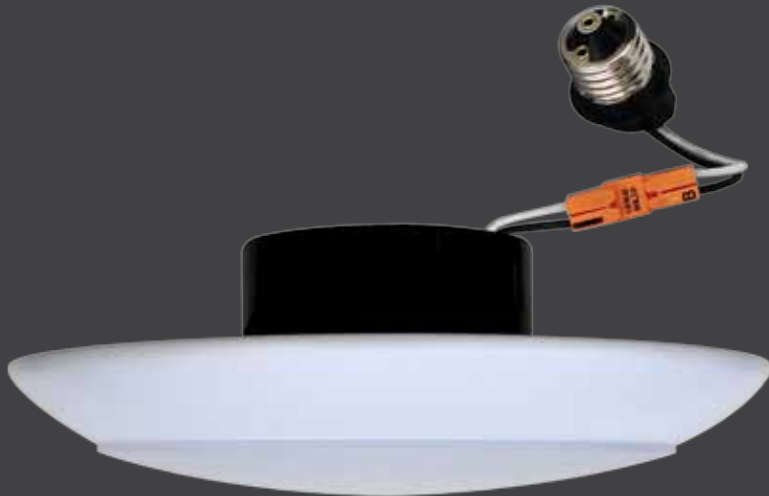

6" LED Disk Light

.....
3000K, 900 lm

CRI 90

ELSF1130W
.....