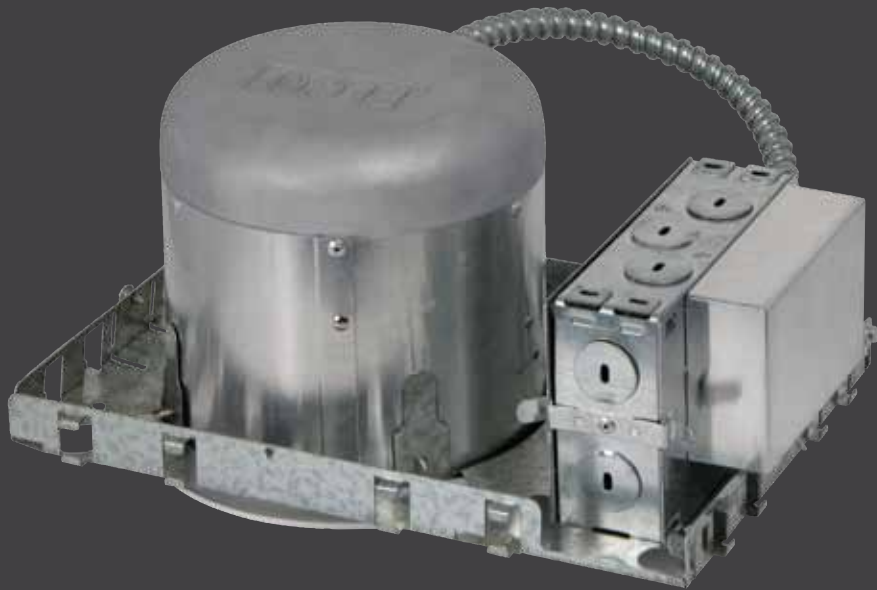

# 6" Shallow IC Integrated LED New Construction

.....  
3000K, 950lm  
CRI 90

**ELD76ICA**

.....  
4000K, 710lm  
CRI 90

**ELD75ICA**  
.....