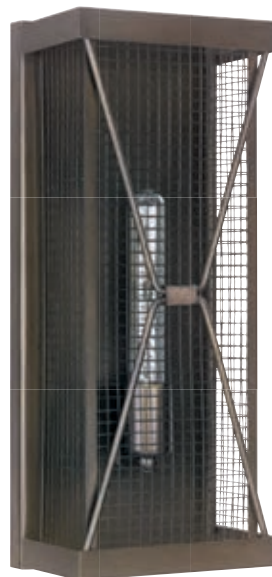

▼ **4892OR SCONCE** • *Oil Rubbed Bronze*

12"W x 10.50"H x 5.25"E
Backplate: 6.25"W x 10.50"H x 1"E
Ctr/Top: 5.25" Ctr/Btm: 5.25" • 2 – 100 Watt E26 Medium
Finish: OR • Damp Rated

▲ **4897OR SCONCE** • *Oil Rubbed Bronze*

7.25"W x 17.75"H x 5"E
Backplate: 7.25"W x 17.75"H x 1"E
Ctr/Top: 9" Ctr/Btm: 9" • 1 – 100 Watt E26 Medium
Finish: OR • Damp Rated