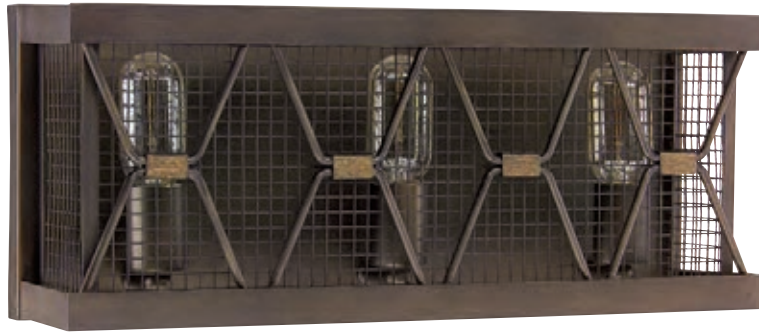

JACKSON
▶ **4893OR**
19.75"W x 8"H x 4.75"E
see page 190

KINGSLEY
◀ **118731DS-299**
23"W x 9"H x 7.75"E
◀ **118721DS-299**
14.75"W x 9"H x 7.75"E
▼ **118741DS-299**
31.50"W x 9"H x 7.75"E
see page 194