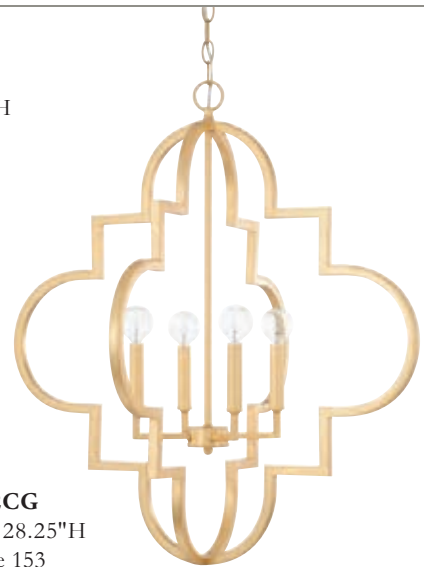

ELLIS
◀ 4542BG
26"W x 28.25"H
see page 153

ELLIS
▶ 4542CG
26"W x 28.25"H
see page 153

**9172WG
PENDANT**
Includes Flush
Mount Option
10"W x 20"H