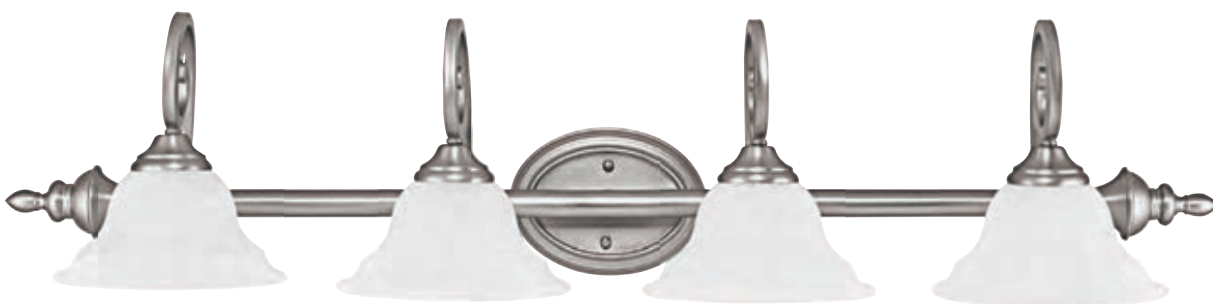

▲ **1804MN-222 VANITY** • *Matte Nickel*

43.50"W x 10.25"H x 10"E
Backplate: 7"W x 5.50"H x 1"E • Ctr/Top: 6.25"
Ctr/Btm: 4" • 4 – 100 Watt E26 Medium • White
Faux Alabaster Glass • Finish: MN • Damp Rated

G222 GLASS

8"W x 5"H
White Faux
Alabaster