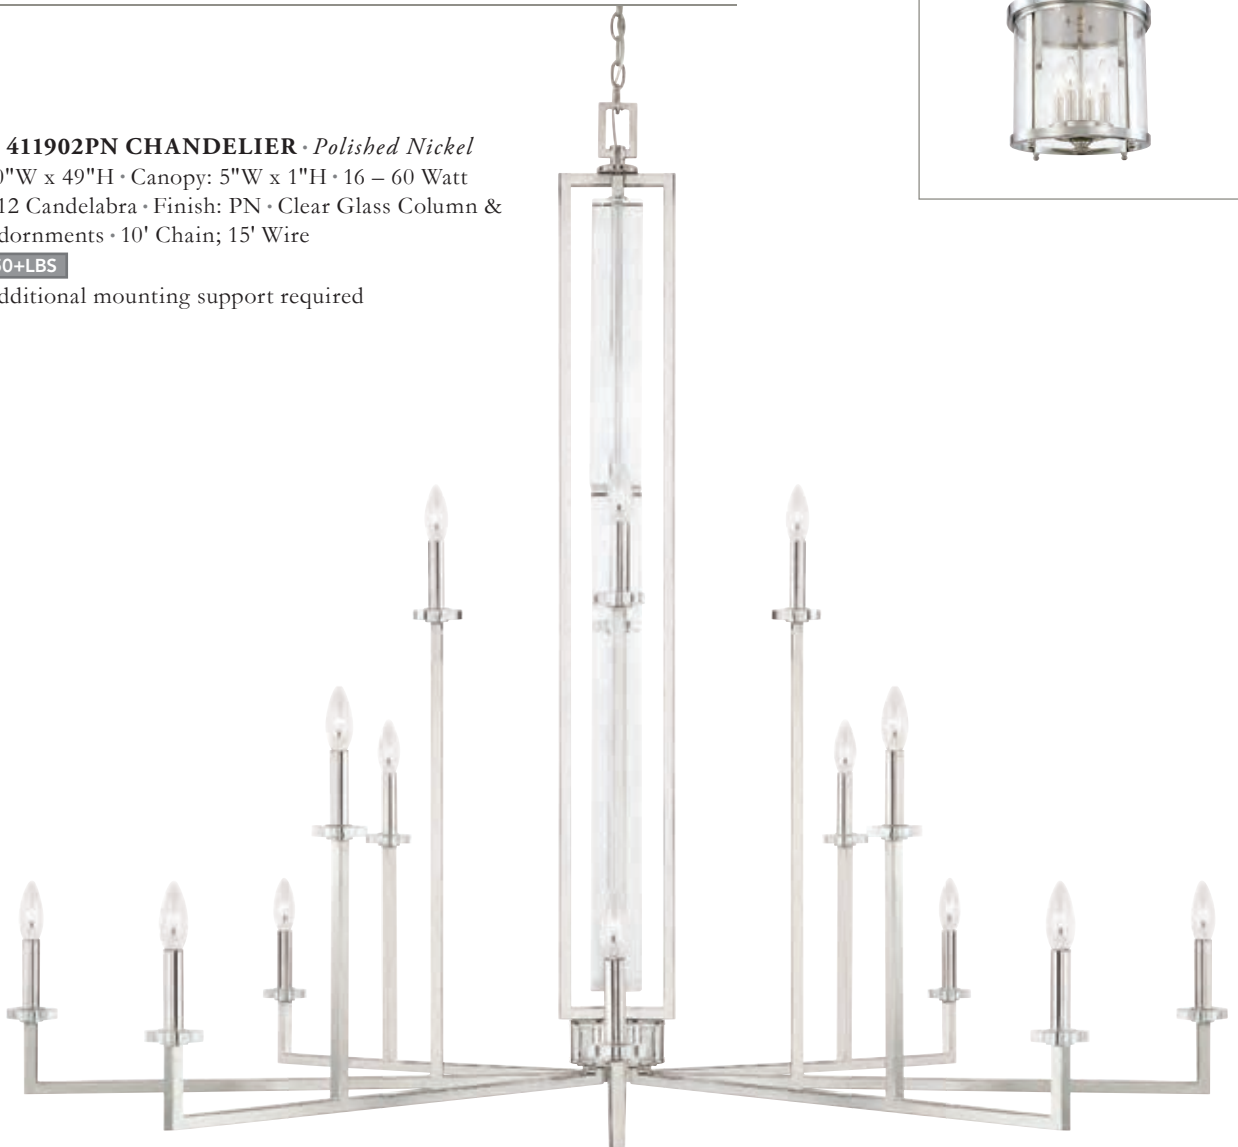

Coordinates With

511441PN FOYER
see page 433

214141PN CEILING
see page 411

▶ **411902PN CHANDELIER** · *Polished Nickel*
60"W x 49"H · Canopy: 5"W x 1"H · 16 – 60 Watt
E12 Candelabra · Finish: PN · Clear Glass Column &
Adornments · 10' Chain; 15' Wire

50+LBS

Additional mounting support required