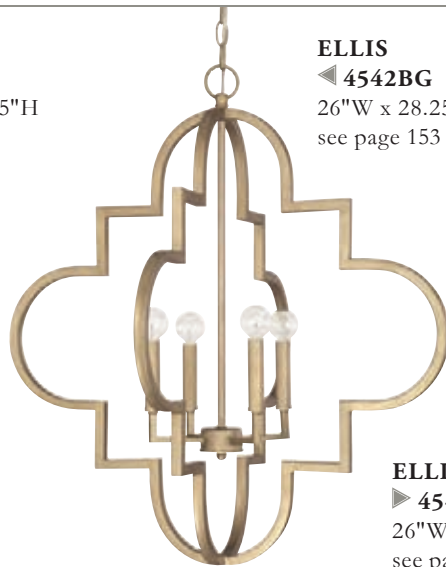

ELLIS
▶ 4542CG
26"W x 28.25"H
see page 153

ELLIS
◀ 4542BG
26"W x 28.25"H
see page 153