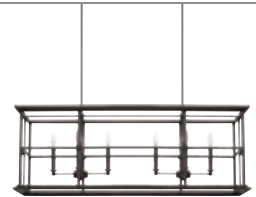

ISLAND
pages 440-443