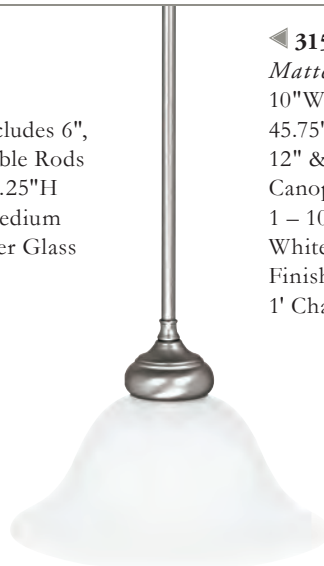

◀ **3150MN-224**
Matte Nickel
10"W x 45.75"H
45.75"H Overall Includes 6",
12" & 18"L Removable Rods
Canopy: 5.25"W x 2.25"H
1 – 100 Watt E26 Medium
White Faux Alabaster Glass
Finish: MN
1' Chain; 6' Wire