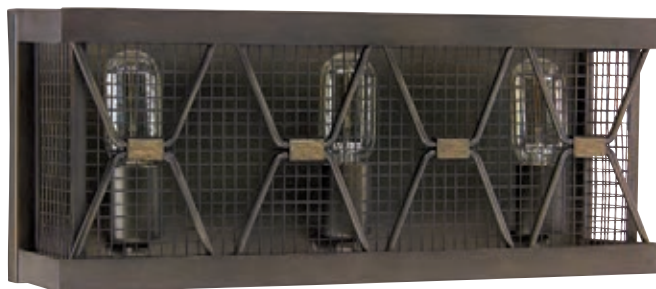

▼ **4893OR VANITY** • *Oil Rubbed Bronze*

19.75"W x 8"H x 4.75"E
Backplate: 19.75"W x 8"H x .75"E
Ctr/Top: 4" Ctr/Btm: 4" • 3 – 100 Watt E26 Medium
Finish: OR • Damp Rated