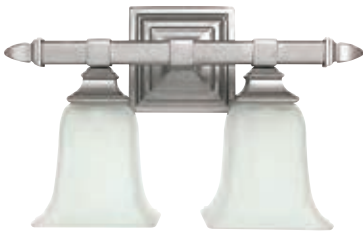

▲ **1063MN-142**
Matte Nickel
20.75"W x 10"H x 6.50"E
Backplate: 5"W x 5"H x 1.25"E
Ctr/Top: 3" Ctr/Btm: 7"
3 – 100 Watt E26 Medium
Acid Washed Glass
Finishes: BB, CH, MN
Damp Rated

▲ **1062MN-142**
Matte Nickel
14"W x 10"H x 6.50"E
Backplate: 5"W x 5"H x 1.25"E
Ctr/Top: 3" Ctr/Btm: 7"
2 – 100 Watt E26 Medium
Acid Washed Glass
Finishes: BB, CH, MN
Damp Rated