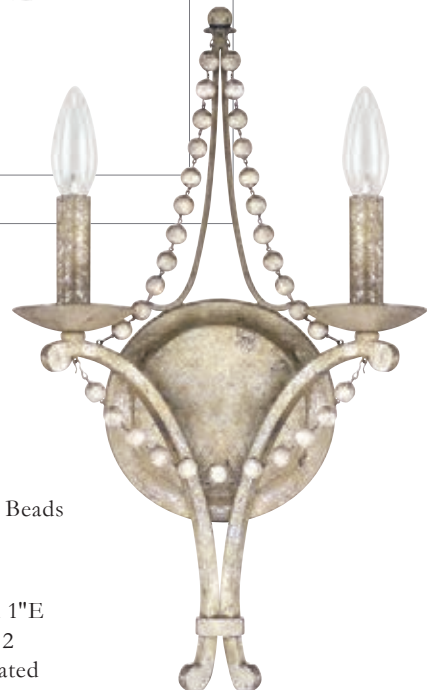

◀ **4444SQ CEILING** • *Silver Quartz*
16.25"W x 16"H • Canopy: 6"W x .75"H
3 – 60 Watt E12 Candelabra • Finish: SQ • Wood Beads

▶ **4442SQ-000 SCONCE** • *Silver Quartz*
10.25"W x 18"H x 5"E • Backplate: 6"W x 6"H x 1"E
Ctr/Top: 10.50" Ctr/Btm: 7.50" • 2 – 60 Watt E12
Candelabra • Finish: SQ • Wood Beads • Damp Rated