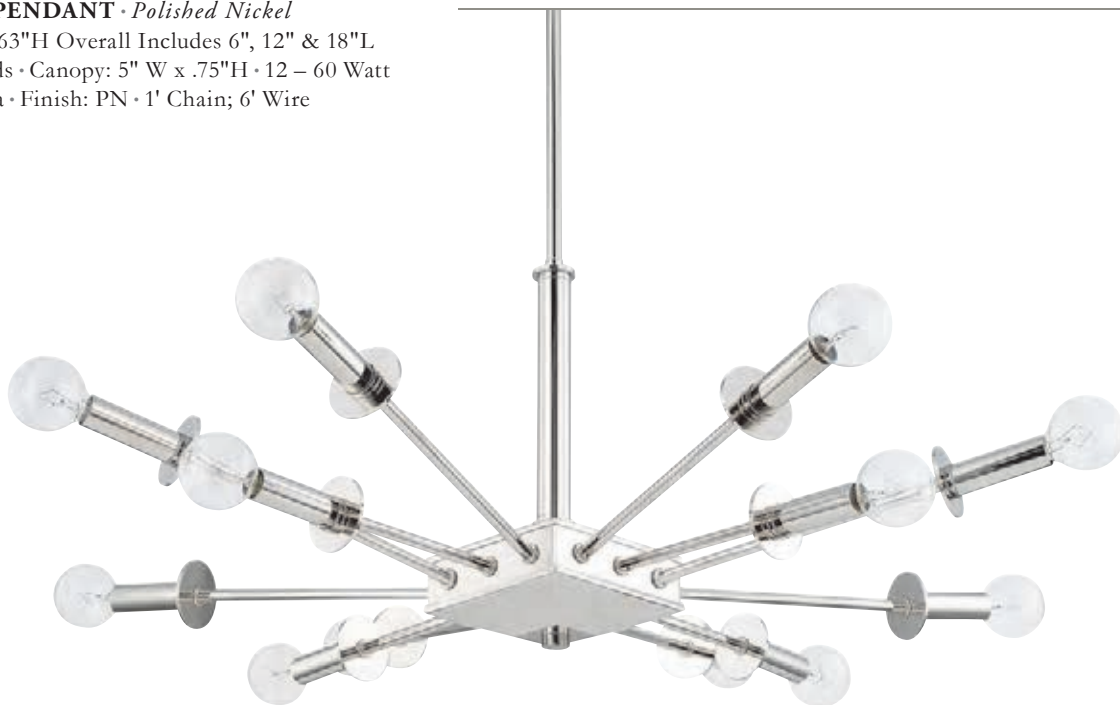

▶ **9473FO FOYER** · *French Oak*
 25"W x 38"H · Canopy: 5.25"W x 1.50"H
 4 – 60 Watt E12 Candelabra · Finish: FO
 Includes Decorative Fob · 10' Chain; 15' Wire

city
collection

IN POLISHED NICKEL

► **319201PN PENDANT** · *Polished Nickel*
29"W x 63"H · 63"H Overall Includes 6", 12" & 18"L
Removable Rods · Canopy: 5" W x .75"H · 12 – 60 Watt
E12 Candelabra · Finish: PN · 1' Chain; 6' Wire

◄ **419201PN CHANDELIER** · *Polished Nickel*
23.50"W x 60.50"H · 60.50"H Overall Includes 6", 12"
& 18"L Removable Rods · Canopy: 5"W x .75"H · 16 – 60
Watt E12 Candelabra · Finish: PN · 1' Chain; 6' Wire