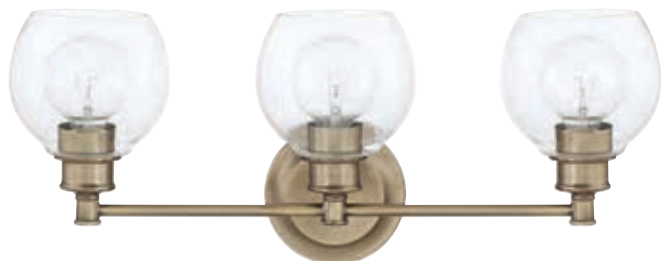

▲ **121131AD-426 VANITY** · *Aged Brass*
23.50"W x 9.75"H x 6.75"E · Backplate: 5.25"W x 5.25"H x 1"E
Ctr/Top: 7" Ctr/Btm: 2.75" · 3 – 100 Watt E26 Medium · Clear
Glass · Finishes: AD, PN · Damp Rated

mid-century | IN AGED BRASS & POLISHED NICKEL

▲ **121121AD-426 VANITY** · *Aged Brass*
▲ **121121PN-426 VANITY** · *Polished Nickel*