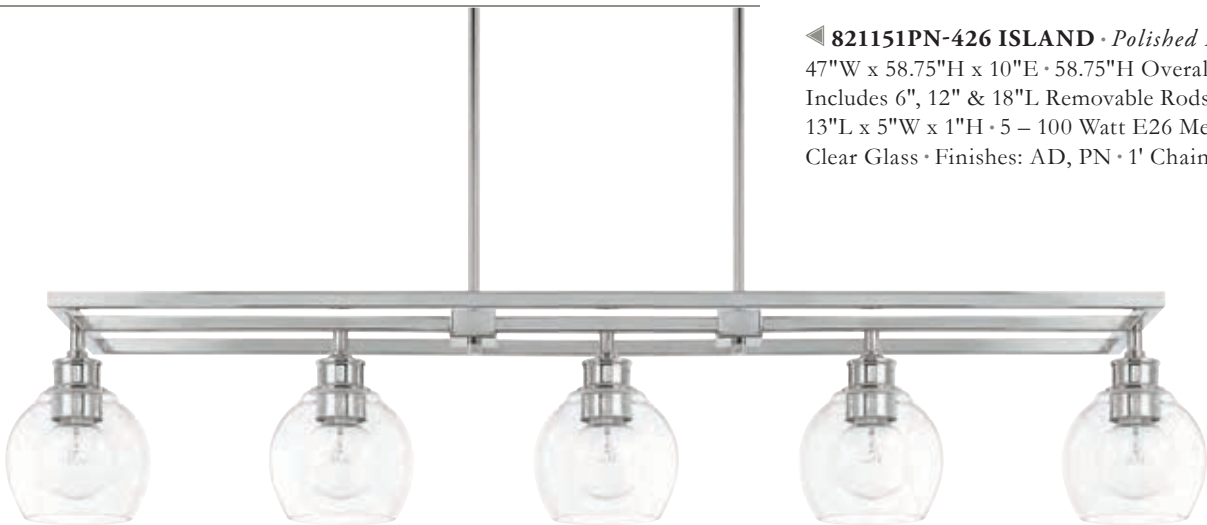

◄ **821151PN-426 ISLAND** • *Polished Nickel*
47"W x 58.75"H x 10"E • 58.75"H Overall
Includes 6", 12" & 18"L Removable Rods • Canopy:
13"L x 5"W x 1"H • 5 – 100 Watt E26 Medium
Clear Glass • Finishes: AD, PN • 1' Chain; 6' Wire