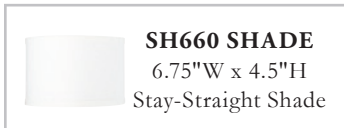

▲ **617711FG-660 SCONCE** · *French Greige*
6.75"W x 21"H x 9.50"E
Backplate: 5"W x 9"H x 1"E · Ctr/Top: 14.25"
Ctr/Btm: 6.75" · 1 – 60 Watt E12 Candelabra
Decorative White Fabric Stay-Straight Shade
Finish: FG · K9 Crystal Column · Damp Rated

SH660 SHADE
6.75"W x 4.5"H
Stay-Straight Shade