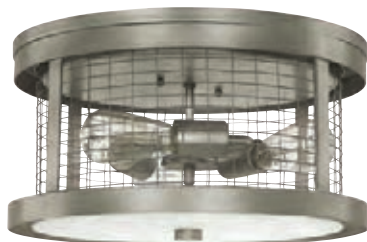

▶ **4859GR**

Graphite
15.75"W x 8"H
3 – 100 Watt E26 Medium
Frosted Glass Diffuser
Finish: GR
Damp Rated