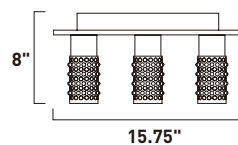

E20770-18PC
9-Light Flush Mount
Finish: Polished Chrome
Glass: Clear
9 x 3W COB LED (Integrated)
2,970 Lumens