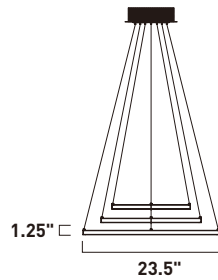

E22715-PC
3-Tier Pendant
Finish: Polished Chrome
Glass: Acrylic
30.6W LED PCB (Integrated)
2,142 Lumens
12" / 130" OAH