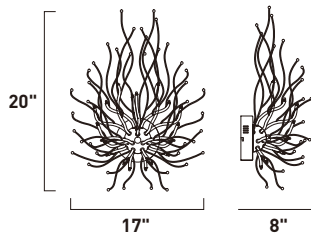

E24672-PC
13-Light LED Wall Mount
Finish: Polished Chrome
15.6W LED (Lamps Included)
1,430 Lumens
HCO: 13.75"