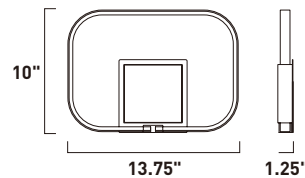

E24550-PC
LED Wall Mount
Finish: Polished Chrome
7.2W LED PCB (Integrated)
504 Lumens
HCO: 6.75"

• Can be installed up and down