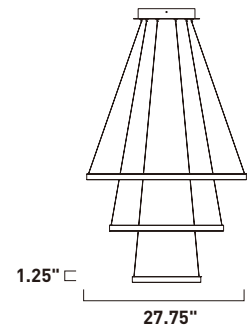

E22407-BZ
3-Tier LED Pendant
Finish: Bronze
Glass: Acrylic
100W LED (Integrated)
7,000 Lumens
20.5" / 47.25" OAH

• Can be arranged in different sequences