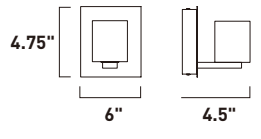

E32032-18PC
2-Light LED Wall Mount
Finish: Polished Chrome
Glass: Clear/Frosted
4.4W LED (Lamps Included)
880 Lumens
HCO: 3.5"