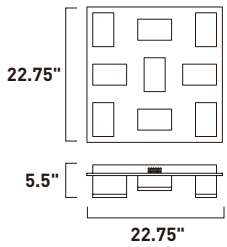

E24468-160COF, -160PC

9-Light LED Flush Mount
Finish: See Image
64.8W LED (Intergrated)
4,536 Lumens