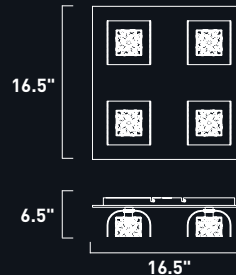

E22838-18SVPC, -18PCPC
4-Light Flush Mount
Finish: Polished Chrome
Glass: Clear
4 x 40W G9 (Lamps Included)
2,000 Lumens