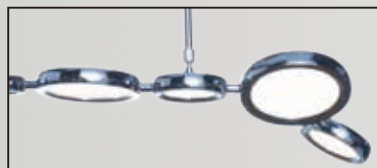

E21142-01PC
1-Light Pendant
Finish: Polished Chrome
Glass: Acrylic
10.8W LED (Lamps Included)
972 Lumens
8.5" / 128.5" OAH

• Adjustable Die Cast rings to allow for unique design arrangements, and directional lighting.