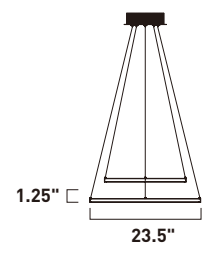

E22714-PC
2-Tier Pendant
Finish: Polished Chrome
Glass: Acrylic
23W LED PCB (Integrated)
1,680 Lumens
12" / 130" OAH