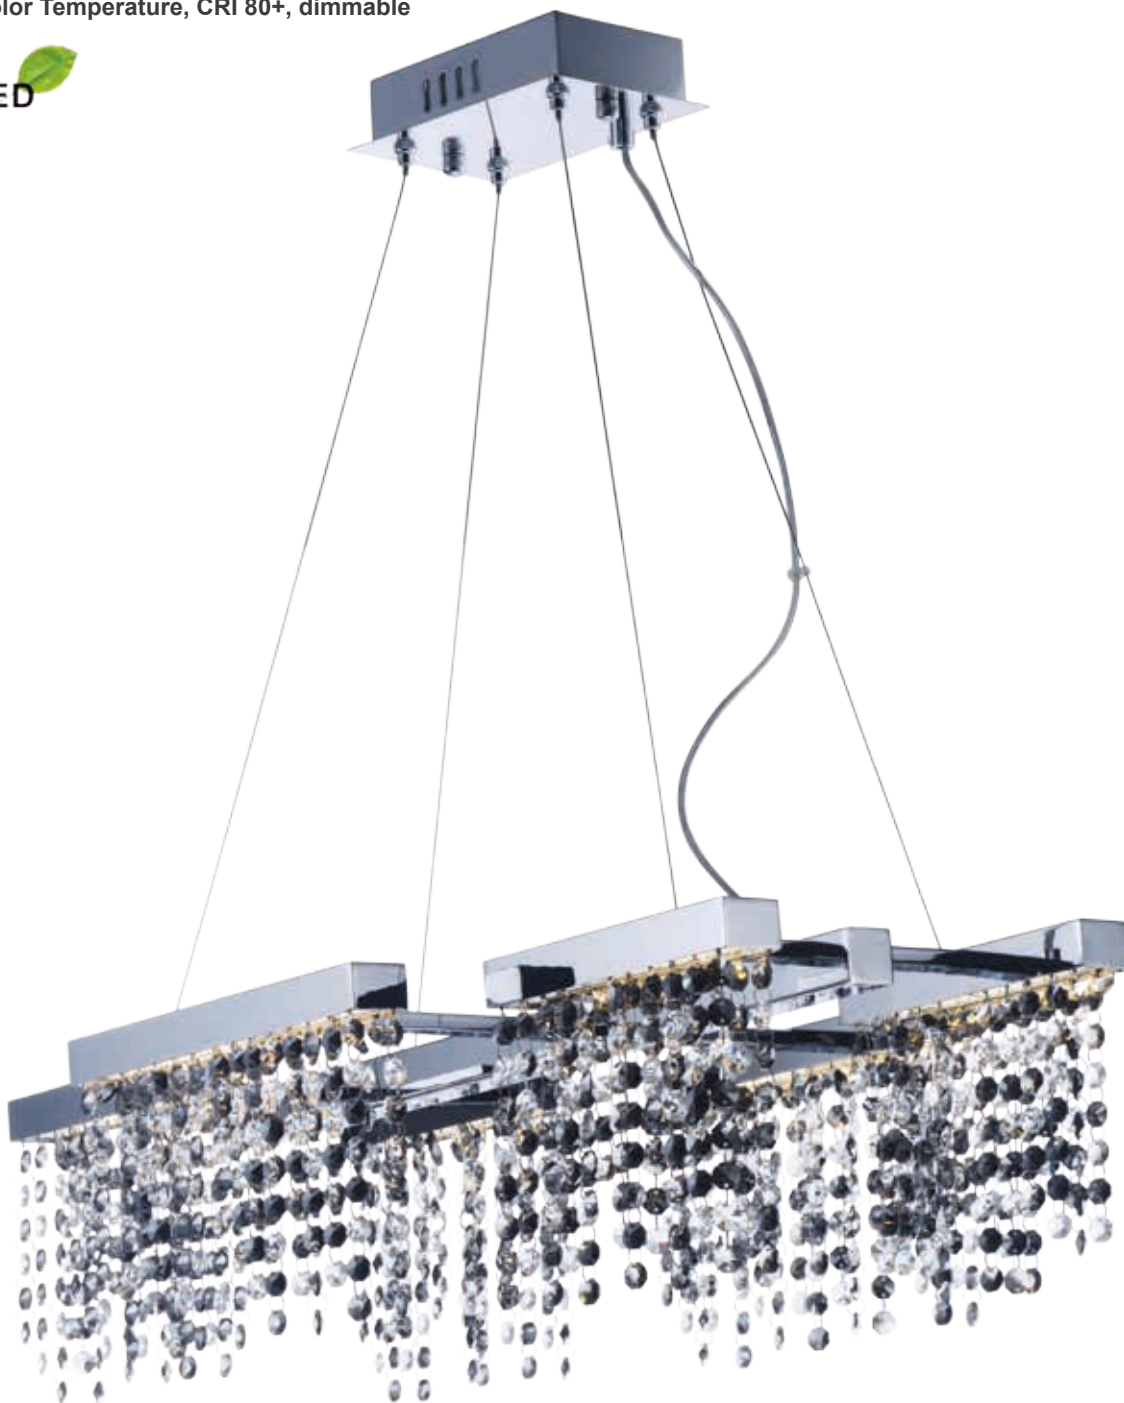

MIDNIGHT SHOWER

- Concealed LED light source
- Smoky crystal strands
- 3000k Color Temperature, CRI 80+, dimmable

E23096-138PC
LED Pendant
Finish: Polished Chrome
Glass: Smoky
24W LED (Integrated)
1,680 Lumens
12" / 123" OAH