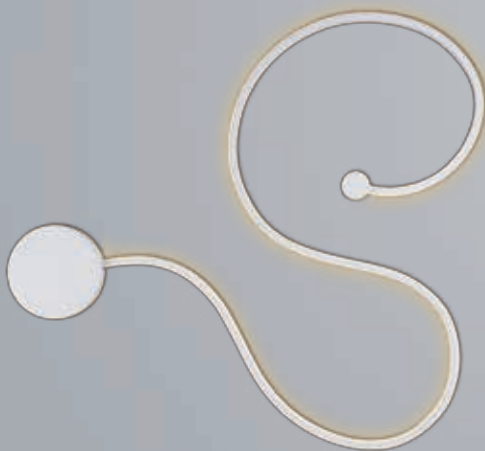

- Flat White pre-bent aluminum channel
- Both functional and decorative LED Strips
- 3000K Color Temperature
- CRI 80+

SERPENT

E24531-WT

E24531-WT

LED Wall Mount
Finish: White
14.5W LED PCB (Integrated)
1,015 Lumens
HCO: 13.25"

E24533-WT

LED Wall Mount
Finish: White
18W LED PCB (Integrated)
1,260 Lumens
HCO: 12.5"

E24532-WT

LED Wall Mount
Finish: White
13W LED PCB (Integrated)
910 Lumens
HCO: 9"