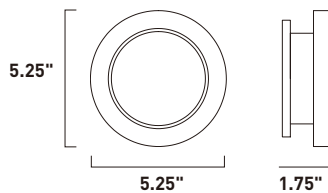

E41380-BZ, -WT
LED Outdoor Wall Mount
Finish: See Image
6W LED (Integrated)
420 Lumens
HCO: 2.75"

• Backlit Indirect