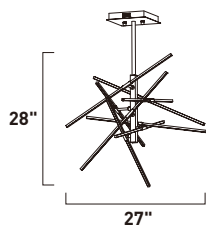

KRISS KROSS

E20695-PC
8-Light Pendant
Finish: Polished Chrome
45.6W LED (Integrated)
3,192 Lumens
31" / 72.75" OAH

- Includes One 6" stem **ESTR06206PC**
- Includes Three 12" stems **ESTR06212PC**