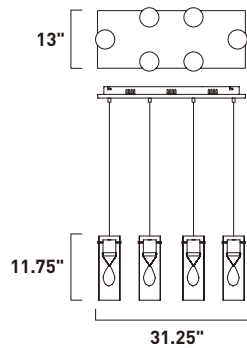

SOLITAIRE

- COB LED Technology
- 3000K Color Temperature
- CRI-80

E21116-18PC

6-Light Pendant
Finish: Polished Chrome
Glass: Clear
6 x 3W COB LED (Integrated)
1,980 Lumens
14.5" / 132" OAH