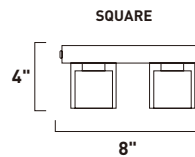

E32038-18PC
4-Light LED Flush Mount
Finish: Polished Chrome
Glass: Clear/Frosted
8.8W LED (Lamps Included)
1,760 Lumens