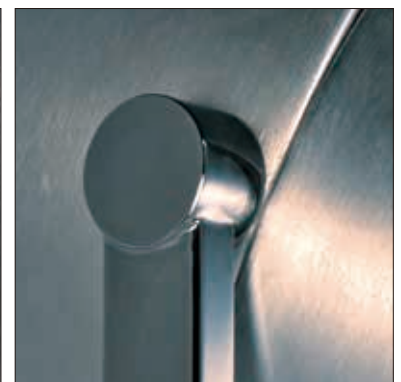

• Satin Aluminum finish

• Chrome hardware accent

INCA

Legendary meets contemporary with the Inca Collection. Reminiscent of the mythical tales of Incan treasures, the fixtures offer brilliantly shining crystal enclosed within a precision laser-cut sheath that cannot be duplicated. The glow of the LED light from within casts a beautifully radiant shine that adorns the outer permeable layer.