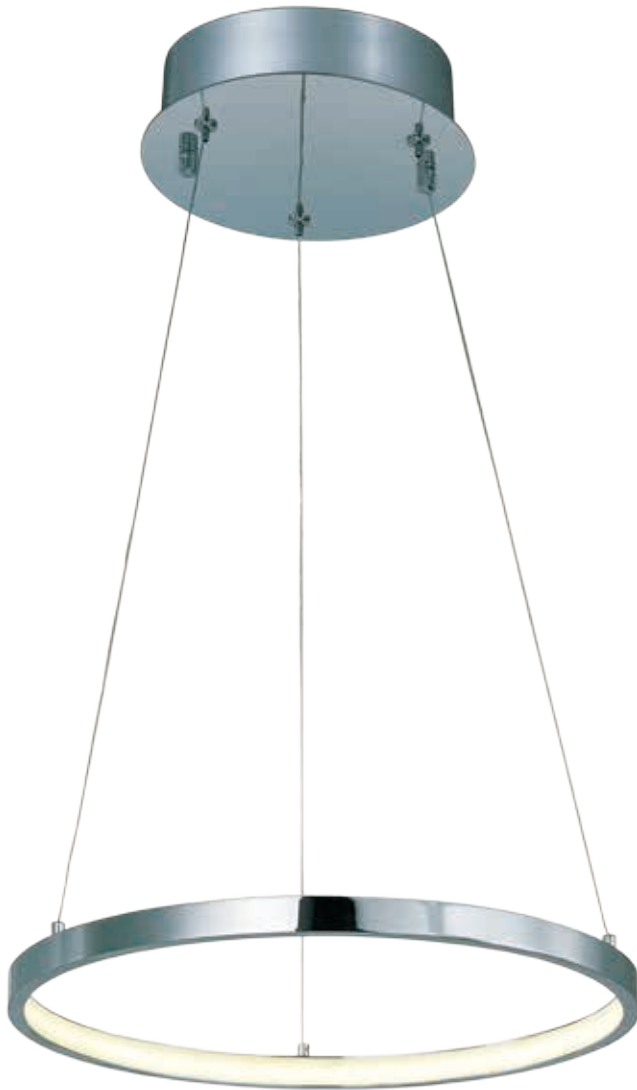

HOOPS

E22712-PC
1-Tier Pendant
Finish: Polished Chrome
Glass: Acrylic
8.6W LED PCB (Integrated)
605 Lumens
5" / 125" OAH

E22710-PC
1-Light Wall Mount
Finish: Polished Chrome
Glass: Acrylic
5.4W LED PCB (Integrated)
378 Lumens
HCO: 1.58"