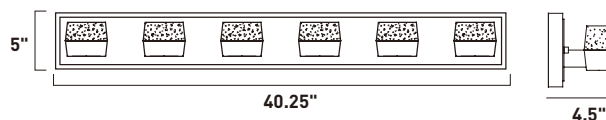

- 3000K Color Temperature
- Indirect Up-Light and Direct Down-Light
- Etched Bubble Glass shades

VOLT

E22891-89BZ, -89PC
2-Light Bath Vanity
Finish: See Images
Glass: Etched/Bubble
2 x 3W LED (Lamps Included)
420 Lumens
HCO: 2.5"

E22892-89BZ, -89PC
4-Light Bath Vanity
Finish: See Images
Glass: Etched/Bubble
4 x 3W LED (Lamps Included)
840 Lumens
HCO: 1.8"

E22893-89BZ, -89PC
6-Light Bath Vanity
Finish: See Images
Glass: Etched/Bubble
6 x 3W LED (Lamps Included)
1,260 Lumens
HCO: 1.8"

E22894-89BZ, -89PC
8-Light Bath Vanity
Finish: See Images
Glass: Etched/Bubble
8 x 3W LED (Lamps Included)
1,680 Lumens
HCO: 1.8"

E22896-89BZ, -89PC
12-Light Bath Vanity
Finish: See Images
Glass: Etched/Bubble
12 x 3W LED (Lamps Included)
2,520 Lumens
HCO: 1.8"