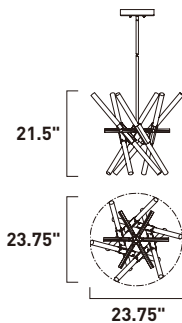

LIGHT SABER

- Adjustable arms create individually unique forms
- Large scale pieces finished in gunmetal
- Laser cut pattern within aluminum diffusers to illuminate enclosed LED modules
- 3000K Color Temperature, CRI 80+, dimmable

E41432-75GM
12-Light LED Pendant
Finish: Gunmetal
Glass: Clear Acrylic
36W LED (Integrated)
2,520 Lumens
21.5" / 63" OAH

- Includes Two 6" stems ESTR07506GM-SG
- Includes Three 12" stems ESTR07512GM-SG