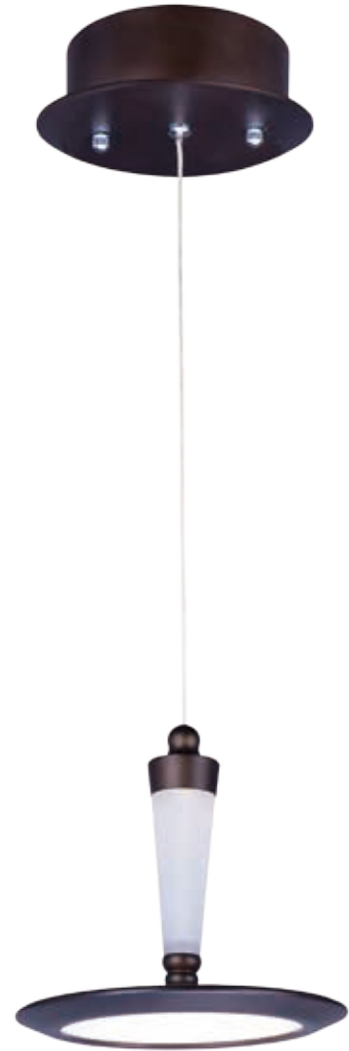

6.25"

E21161-01PC, -01BZ
1-Light Pendant
Finish: See Image
Glass: Frosted Acrylic
1 x 7.2W LED (Lamp Included)
648 Lumens
5.75" / 125.75" OAH

5.75"

5"

7"

2.5"

7"

E21160-01PC, -01BZ
1-Light Flush Mount/Wall Mount
Finish: See Image
Glass: Frosted Acrylic
1 x 10.8W LED (Lamp Included)
972 Lumens
HCO: 2.4"

7"

E21162-01PC, -01BZ
1-Light Pendant
Finish: See Image
Glass: Frosted Acrylic
1 x 12W LED (Lamp Included)
1,080 Lumens
7" / 127" OAH

7"