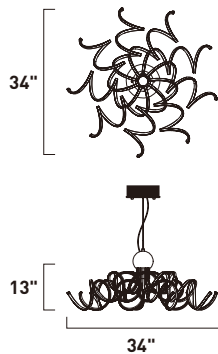

CHAOS

E21415-PC
LED Pendant
Finish: Polished Chrome
84.2W LED PCB (Integrated)
5,897 Lumens
17" / 137" OAH