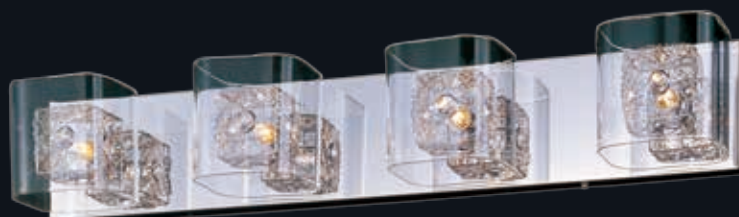

E22834-18SVPC, -18PCPC
4-Light Bath Vanity
Finish: Polished Chrome
Glass: Clear
4 x 40W G9 (Lamps Included)
2,000 Lumens
HCO: 2"