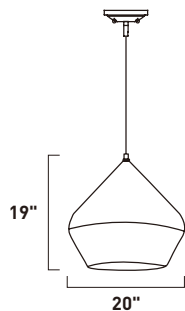

E20639-SB, -WT
1-Light Pendant
Finish: See Images
1 x 60W MB Lamp
672 Lumens
20" / 138" OAH