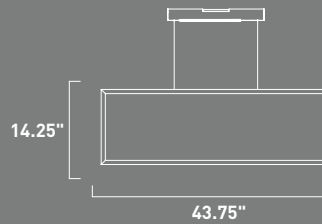

E22864-BZ, -MW
LED Pendant
Finish: See Images
43W LED (Lamps Included)
3,010 Lumens
17" / 134.5" OAH