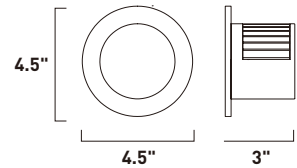

- Machined Aluminum
- Intergrated LED
- 3000K Color Temperature
- CRI 80

ALUMILUX LED

E41386-AL, -WT
LED Outdoor Wall Mount
Finish: See Image
4W LED (Intergrated)
280 Lumens
HCO: 2.25"

E41388-WT

E41388-AL, -WT
LED Outdoor Wall Mount
Finish: See Image
10W LED (Integrated)
700 Lumens
HCO: 3"

E41385-WT
LED Outdoor Wall Mount
Finish: White
5W LED (Integrated)
350 Lumens
HCO: 4.25"

• Shown with lights on