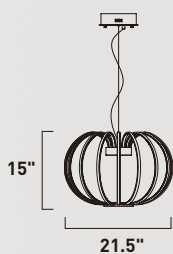

E24526-PC

E24522-PC
LED Pendant
Finish: Polished Chrome
80.64W LED PCB (Integrated)
5,645 Lumens
17.75" / 137.75" OAH