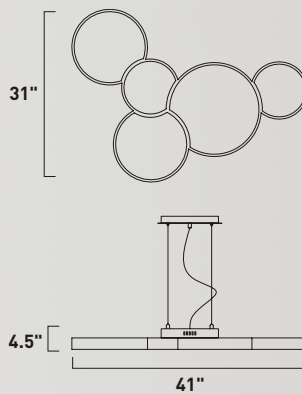

CELLS

- Customizable, modular ceiling fixtures are easily linked together
- Acrylic diffuser to soften light output
- Up to 10 Mods controlled by one J box
- Dimmable LED
- 3000K Color Temperature
- CRI 80

E20177-11MS
5-Light Pendant
Finish: Metallic Silver
Glass: Matte White
97.8W LED (Lamps Included)
6,846 Lumens
10" / 130" OAH