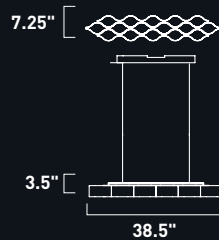

- Cast metal frames of Matte White waves
- Dimmable High powered LEDs included
- 3000K Color Temperature
- CRI 80

BILLOW

E24127-MW
LED PCB Pendant
Finish: Matte White
90W LED PCB (Integrated)
6,300 Lumens
39.5" / 126" OAH