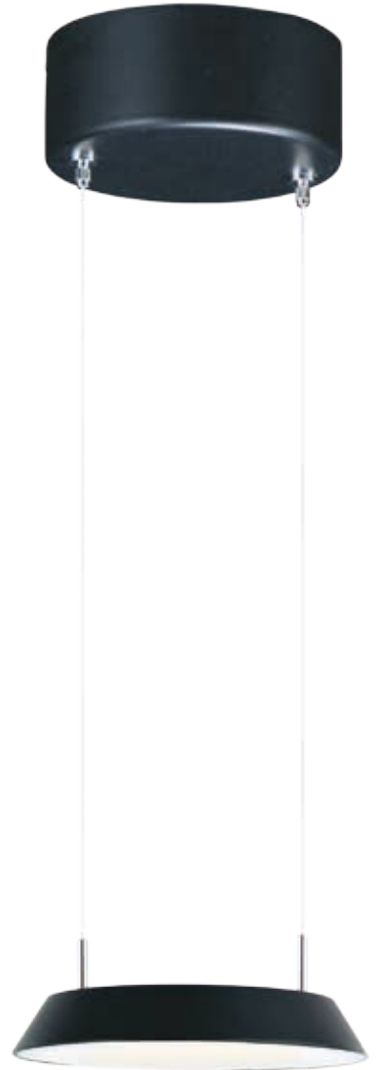

QUANTUM

- Black Aluminum pendants with tapered cylinder
- Open bottom and top to provide up and down-lighting
- White Acrylic diffuser
- CRI 80+

E20904-BK
LED Pendant
Finish: Black
Glass: Acrylic
41W LED (Integrated)
2,870 Lumens
4" / 122.75" OAH

E20901-BK
LED Pendant
Finish: Black
Glass: Acrylic
7W LED (Integrated)
490 Lumens
4.25" / 123" OAH