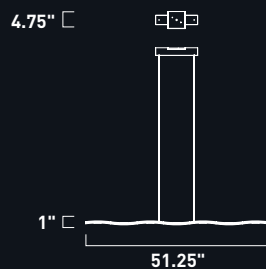

• Wall Mount Option

E24124-MW
 LED PCB Flush/Wall Mount
 Finish: Matte White
 55W LED PCB (Integrated)
 3,850 Lumens

ROLLER

Dual pieces of Matte White aluminum gently wave in tandem to create a unique contemporary form. With powerful COB LEDs mounted on top and bottom, you receive ample down light and an indirect up light that creates a dramatic effect in the room.