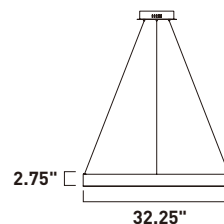

E24297-AL, -COF, -SC
LED Pendant
Finish: See Images
86.4W LED (Integrated)
6,048 Lumens
6.5" / 126.5" OAH

TRAVERSE

Multiple squares finished in Champagne, are layered in a geometric pattern to form an interesting lighting sculpture. Enclosed behind the white acrylic lens is high power LED for even and economical illumination.