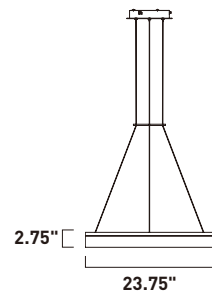

E22455-11BZ, -11MS
 2-Tier LED Pendant
 Finish: See Images
 Glass: Frost Acrylic
 40W LED (Integrated)
 2,800 Lumens
 35.75" / 51.5" OAH

E22453-11BZ, -11MS
 1-Tier LED Pendant
 Finish: See Images
 Glass: Frost Acrylic
 24W LED (Integrated)
 1,680 Lumens
 35.75" / 51.5" OAH