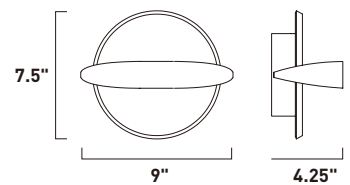

- Machined Aluminum
- Intergrated LED
- 3000K Color Temperature
- CRI 80

ALUMILUX LED

E41386-AL, -WT
LED Outdoor Wall Mount
Finish: See Image
4W LED (Intergrated)
280 Lumens
HCO: 2.25"

E41388-AL, -WT
LED Outdoor Wall Mount
Finish: See Image
10W LED (Integrated)
700 Lumens
HCO: 3"

E41385-WT
LED Outdoor Wall Mount
Finish: White
5W LED (Integrated)
350 Lumens
HCO: 4.25"

• Shown with lights on