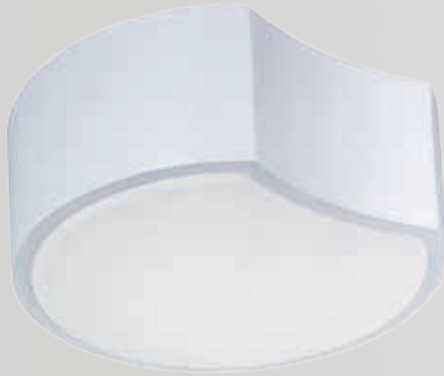

E20177-11MS
5-Light Pendant
Finish: Metallic Silver
Glass: Matte White
97.8W LED (Lamps Included)
6,846 Lumens
10" / 130" OAH

CELLS

The Cells collection is a modular system that allows for one unit to install on a powered outlet and up to 10 additional units of your choice to be added to the original module with the additional wire included inside each fixture. The additional wire moves from fixture to fixture through knockouts on the side. This system allows the user to create a sculpture of light on ceiling sure to become the focal point in the room.