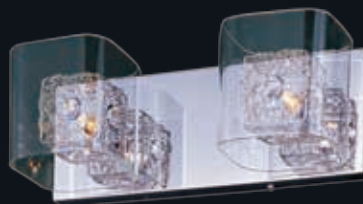

E22830-18SVPC, -18PCPC
1-Light Wall Mount
Finish: Polished Chrome
Glass: Clear
1 x 40W G9 (Lamp Included)
500 Lumens
HCO: 2"