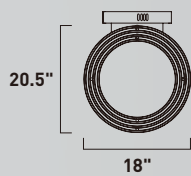

E24580-MW
LED Flush Mount
Finish: Matte White
52.2W LED (Integrated)
3,654 Lumens