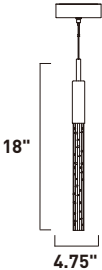

E32771-91BC, -118BRZ
1-Light Pendant
Finish: See Images
Glass: See Images
7.5W LED (Lamps Included)
246 Lumens
20"/140" OAH