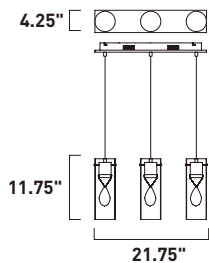

E21113-18PC
3-Light Pendant
Finish: Polished Chrome
Glass: Clear
3 x 3W COB LED (Integrated)
990 Lumens
14.5" / 132" OAH