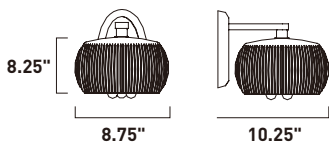

E21409-81PC
1-Light Wall Mount
Finish: Polished Chrome
Glass: Mirror Chrome
1 x 40W G9 (Lamp Included)
500 Lumens
HCO: 3.5"