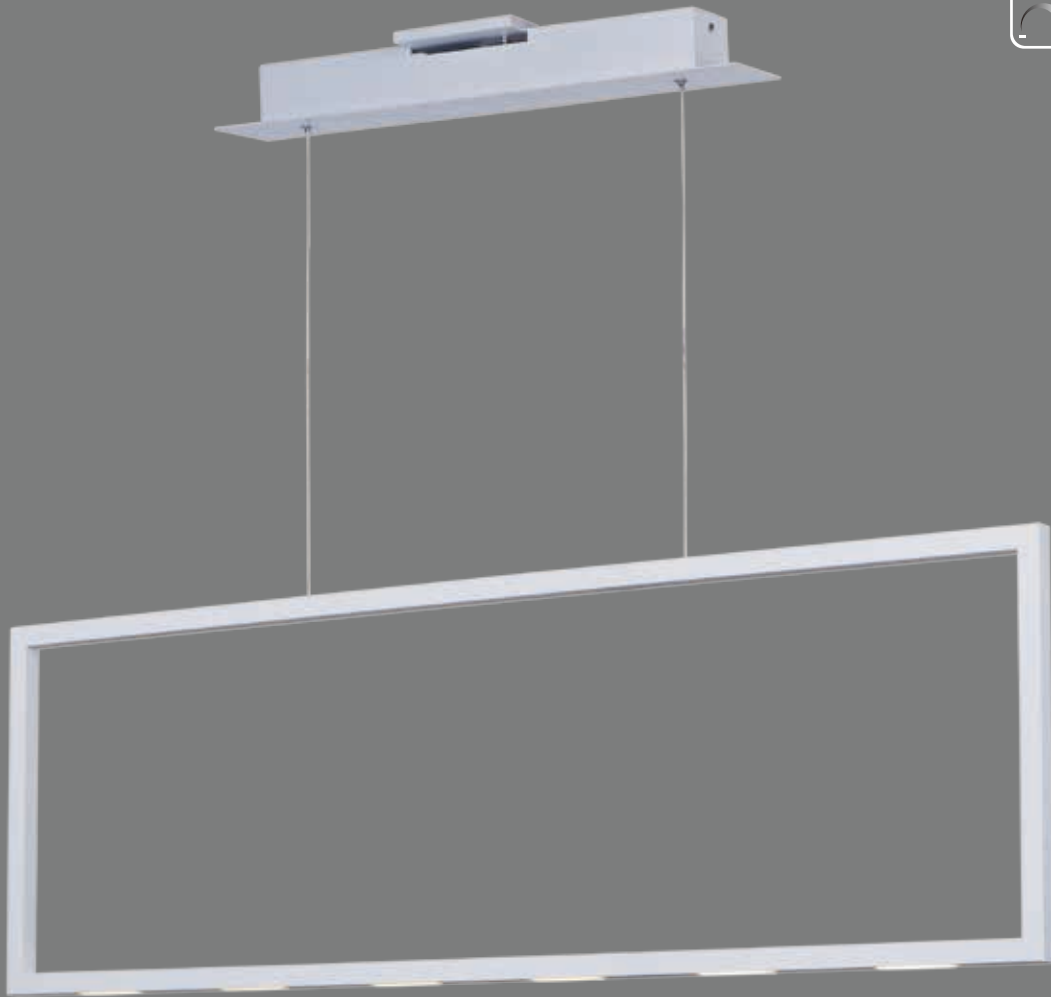

RHOMBUS

- Concealed LED in bottom of thin-profile rectangular forms
- Available in Matte White and Bronze finish
- 3000K Color Temperature
- CRI 80

MW Matte White