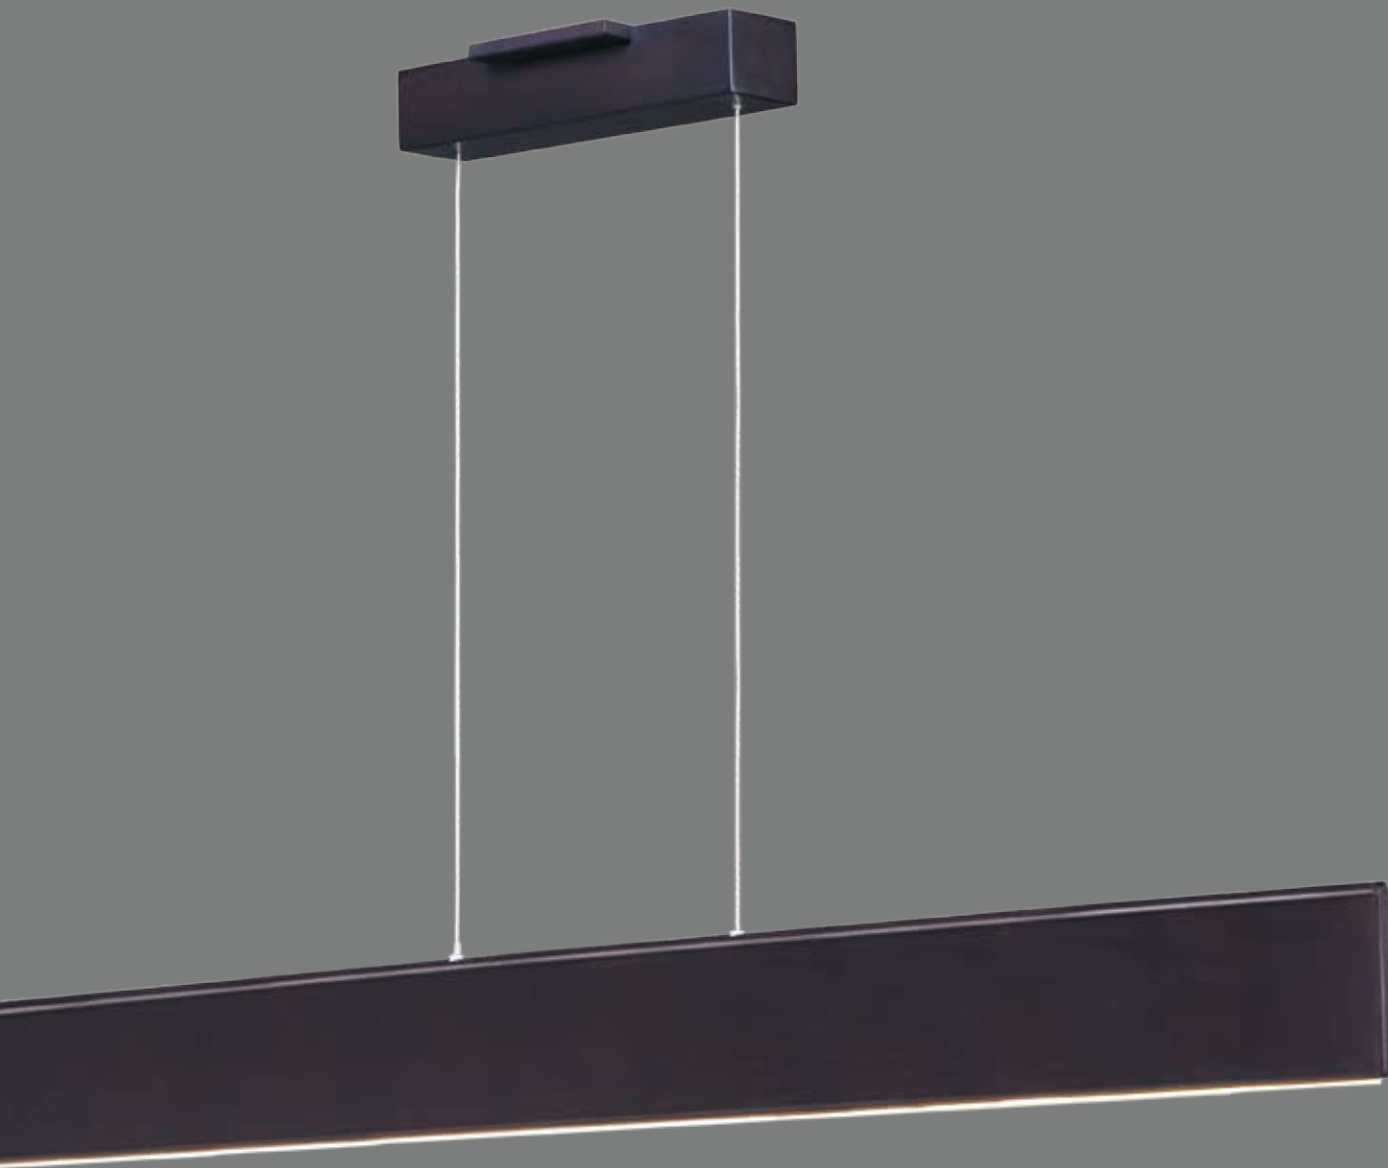

4.75" [

E22906-BZ
LED Pendant
Finish: Bronze
36W LED (Integrated)
2,520 Lumens
7.5" / 125" OAH

4.75" [

53.75"

BLADE

A thin blade of Bronze aluminum incorporates a micro size LED board recessed into the bottom. The result is a unique effect of light appearing on the surface below without a clear indication from where it is generated.