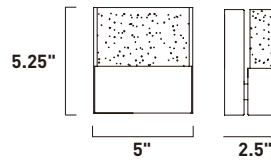

E22756-89PC
2-Light Bath Vanity
Finish: Polished Chrome
Glass: Etched/Bubble
2 x 15W LED (Lamps Included)
2,100 Lumens