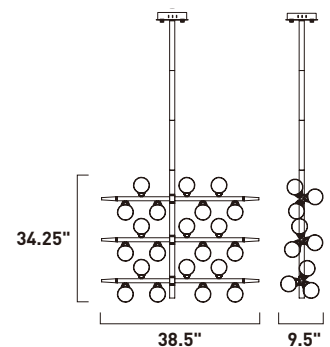

E24573-91PC

21-Light LED PCB Pendant
Finish: Polished Chrome
Glass: Bubble
52.5W LED PCB (Lamps Included)
3,675 Lumens
36" / 72" OAH

- Includes One 6" stem ESTR12506PC-LX
- Includes Three 12" stems ESTR12512PC-LX