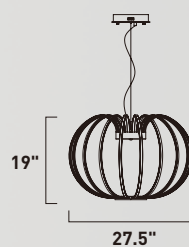

E24524-PC
LED Pendant
Finish: Polished Chrome
116.64W LED PCB (Integrated)
8,165 Lumens
21" / 141" OAH