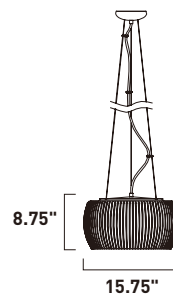

E21405-81PC
5-Light Pendant
Finish: Polished Chrome
Glass: Mirror Chrome
5 x 40W G9 (Lamps Included)
2,500 Lumens
11.25" / 128" OAH