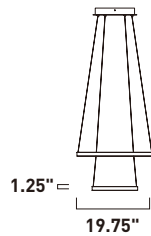

QUAD

E22405-BZ
2-Tier LED Pendant
Finish: Bronze
Glass: Acrylic
55W LED (Integrated)
3,850 Lumens
11.75" / 47.25" OAH