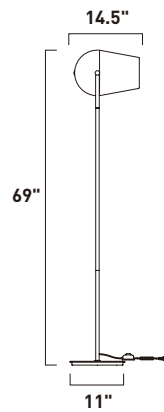

E20831-SA
LED Semi Flushmount
Finish: Satin Aluminum
1 x 15W COB LED (Integrated)
1,650 Lumens