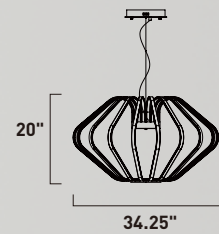

ARGENT

- Shapes of artfully bent Polished Chrome
- Dimmable, High powered LEDs included
- 3000K Color Temperature
- CRI 80+

E24516-PC
LED Pendant
Finish: Polished Chrome
136.08W LED PCB (Integrated)
9,525 Lumens
22" / 142" OAH