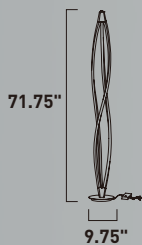

CYCLONE

E41396-11MW
 LED Pendant
 Finish: Matte White
 44W LED (Integrated)
 3,080 Lumens
 10.75" / 129.75" OAH

CYCLONE

E41390-11MW

E41398-11MW
LED Floor Lamp
Finish: Matte White
44W LED (Integrated)
3,080 Lumens