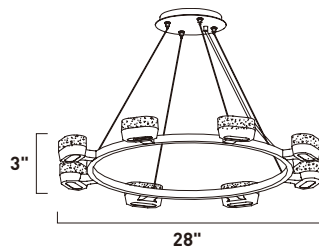

VOLT

This contemporary design features oval shaped die cast cups finished in Polished Chrome or Bronze which supports matching shape bubble glass shades. Each cup has dual LED modules which both light the glass shade above and provide down light below.

E22898-89BZ, -89PC
16-Light Pendant
Finish: See Images
Glass: Etched/Bubble
16 x 3W LED (Lamps Included)
3,360 Lumens
8" / 120" OAH