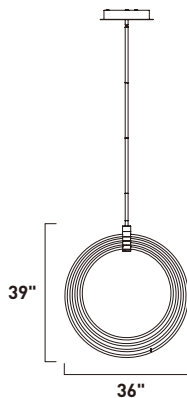

CONCENTRIC

Four Bronze concentric rings strategically placed in orbit to form a spherical lighting design as unique as it is functional. With the internal placement of LED strips the light moves both direct and indirect depending on where you are in relation to the fixture.

E24049-BZ
LED Pendant
Finish: Bronze
100W LED PCB (Integrated)
7,000 Lumens
48.25" / 85.25" OAH

- Includes One 6" extension stem ESTR06206BZ-JM
- Includes Two 12" extension stems ESTR06212BZ-JM
- Includes One 12" extension stem w/"U" Joint ESTR06212BZS-JM