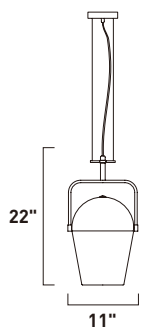

E20833-SA
LED Pendant
Finish: Satin Aluminum
1 x 15W COB LED (Integrated)
1,650 Lumens
22" / 142" OAH