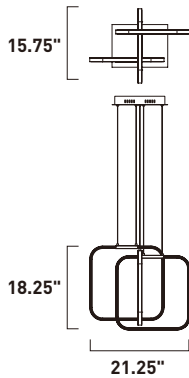

SQUARED

E24553-PC
LED Pendant
Finish: Polished Chrome
29.16W LED PCB (Integrated)
2,041 Lumens
20.5" / 140.5" OAH