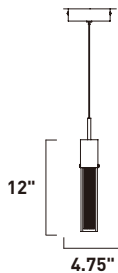

FIZZ III

E22761-89BZ, -89PC
 1-Light Pendant
 Finish: See Images
 Glass: Etched/Bubble
 1 x 7.5W LED (Lamp Included)
 238 Lumens
 14" / 120" OAH

E22765-89BZ, -89PC
 5-Light Pendant
 Finish: See Images
 Glass: Etched/Bubble
 5 x 7.5W LED (Lamps Included)
 1,190 Lumens
 135" OAH