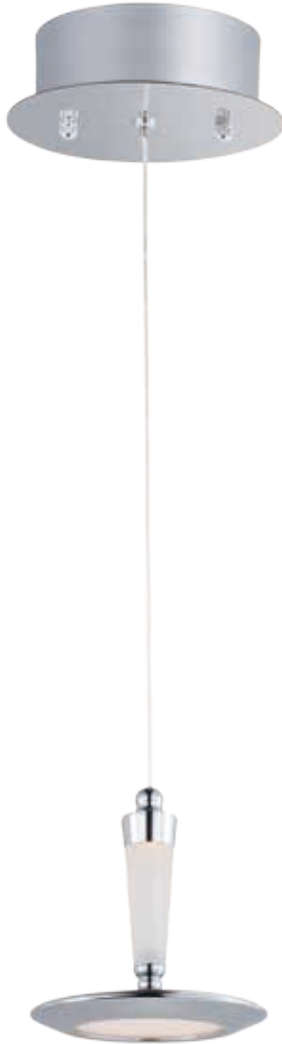

6.25"

E21161-01PC, -01BZ
1-Light Pendant
Finish: See Image
Glass: Frosted Acrylic
1 x 7.2W LED (Lamp Included)
648 Lumens
5.75" / 125.75" OAH

5.75"

5"

7"

2.5"

7"

E21160-01PC, -01BZ
1-Light Flush Mount/Wall Mount
Finish: See Image
Glass: Frosted Acrylic
1 x 10.8W LED (Lamp Included)
972 Lumens
HCO: 2.4"

7"

E21162-01PC, -01BZ
1-Light Pendant
Finish: See Image
Glass: Frosted Acrylic
1 x 12W LED (Lamp Included)
1,080 Lumens
7" / 127" OAH

7"