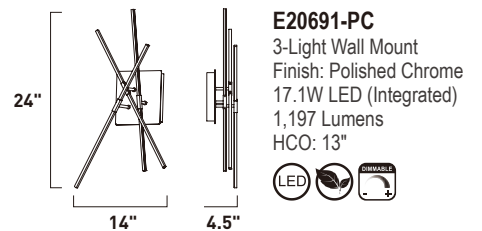

E20691-PC

E20691-PC
3-Light Wall Mount
Finish: Polished Chrome
17.1W LED (Integrated)
1,197 Lumens
HCO: 13"