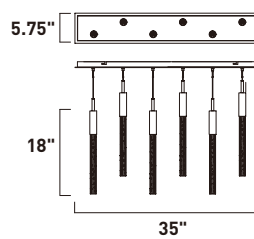

SCEPTER

E32779-91BC

E32776-118BRZ

E32779-91BC, -118BRZ

10-Light Pendant
 Finish: See Images
 Glass: See Images
 75W LED (Lamps Included)
 2,460 Lumens
 20"/140" OAH

E32776-91BC, -118BRZ

6-Light Pendant
 Finish: See Images
 Glass: See Images
 45W LED (Lamps Included)
 1,476 Lumens
 20"/140" OAH