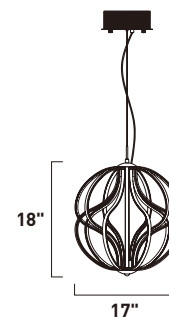

E21174-PC
LED PCB Pendant
Finish: Polished Chrome
60.5W LED PCB (Integrated)
4,234 Lumens
22" / 142" OAH