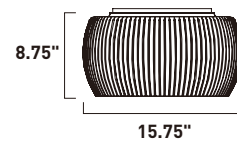

E21401-81PC

5-Light Flush Mount
Finish: Polished Chrome
Glass: Mirror Chrome
5 x 40W G9 (Lamps Included)
2,500 Lumens