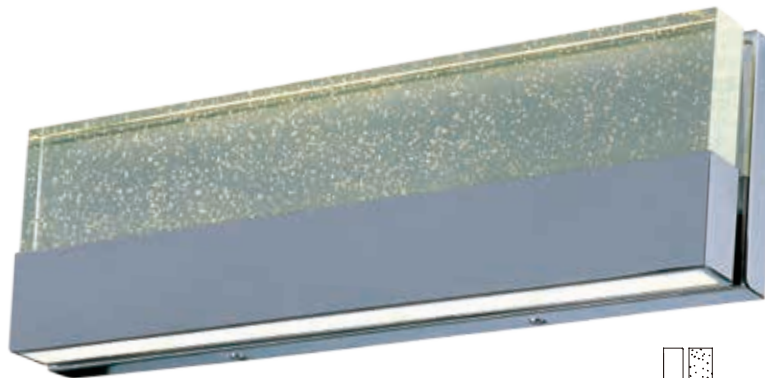

E22756-89PC
2-Light Bath Vanity
Finish: Polished Chrome
Glass: Etched/Bubble
2 x 15W LED (Lamps Included)
2,100 Lumens