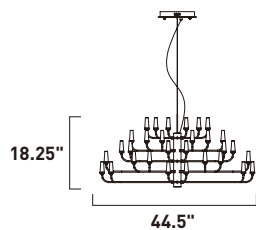

CANDELA

- Modern take on the traditional chandelier
- Cone shaped acrylic diffusers
- Finished in either Bronze or Polished Chrome
- 3000K Color Temperature, CRI 80+, dimmable

E24367-09BZ, -09PC

60-Light LED Pendant

Finish: See Image

Glass: Frost White

72W LED (Integrated)

5,040 Lumens

21.25" / 141.25" OAH