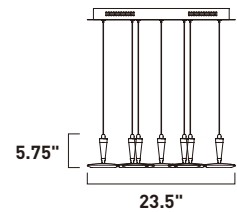

- Edge lit technology for soft even illumination
- Die cast Aluminum available in your choice of Polished Chrome or Bronze
- Frosted acrylic fonts adorn the top of each pendant, illuminated by LEDs

HILITE

E21169-01PC, -01BZ
9-Light Pendant
Finish: See Image
Glass: Frosted Acrylic
9 x 7.2W LED (Lamps Included)
5,832 Lumens
5.75" / 125.75" OAH