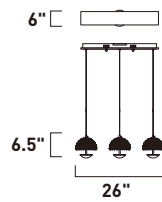

E24493-20PC
3-Light Pendant
Finish: Polished Chrome
Glass: Crystal
3 x 4W LED (Lamps Included)
960 Lumens
8" / 128" OAH