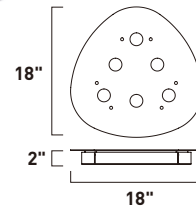

- 3000K Color Temperature
- High Powered, 5 Watt LED Modules
- Flat Aluminum palette finished in Silver Foil paint
- Dimmable
- CRI 80+

PALETTE

E20781-SF
6-Light LED Flush/Wall Mount
Finish: Silver Foil
6 x 5W LED (Lamps Included)
2,100 Lumens