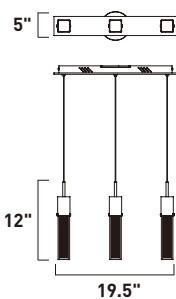

E22763-89BZ, -89PC
3-Light Pendant
Finish: See Images
Glass: Etched/Bubble
3 x 7.5W LED (Lamps Included)
710 Lumens
14" / 120" OAH