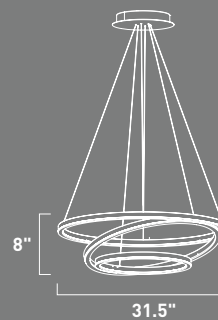

E22848-MW
LED Pendant
Finish: Matte White
Glass: Acrylic
100W LED (Integrated)
7,000 Lumens
16" / 129" OAH