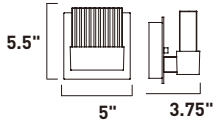

FIZZ III

E22751-89PC
2-Light Bath Vanity
Finish: Polished Chrome
Glass: Etched/Bubble
2 x 3W LED (Lamps Included)
420 Lumens
HCO: 2.5"

E22752-89PC
4-Light Bath Vanity
Finish: Polished Chrome
Glass: Etched/Bubble
4 x 3W LED (Lamps Included)
840 Lumens
HCO: 2.5"

E22753-89PC
6-Light Bath Vanity
Finish: Polished Chrome
Glass: Etched/Bubble
6 x 3W LED (Lamps Included)
1,260 Lumens
HCO: 2.5"

E22754-89PC
8-Light Bath Vanity
Finish: Polished Chrome
Glass: Etched/Bubble
8 x 3W LED (Lamps Included)
1,680 Lumens
HCO: 2.5"