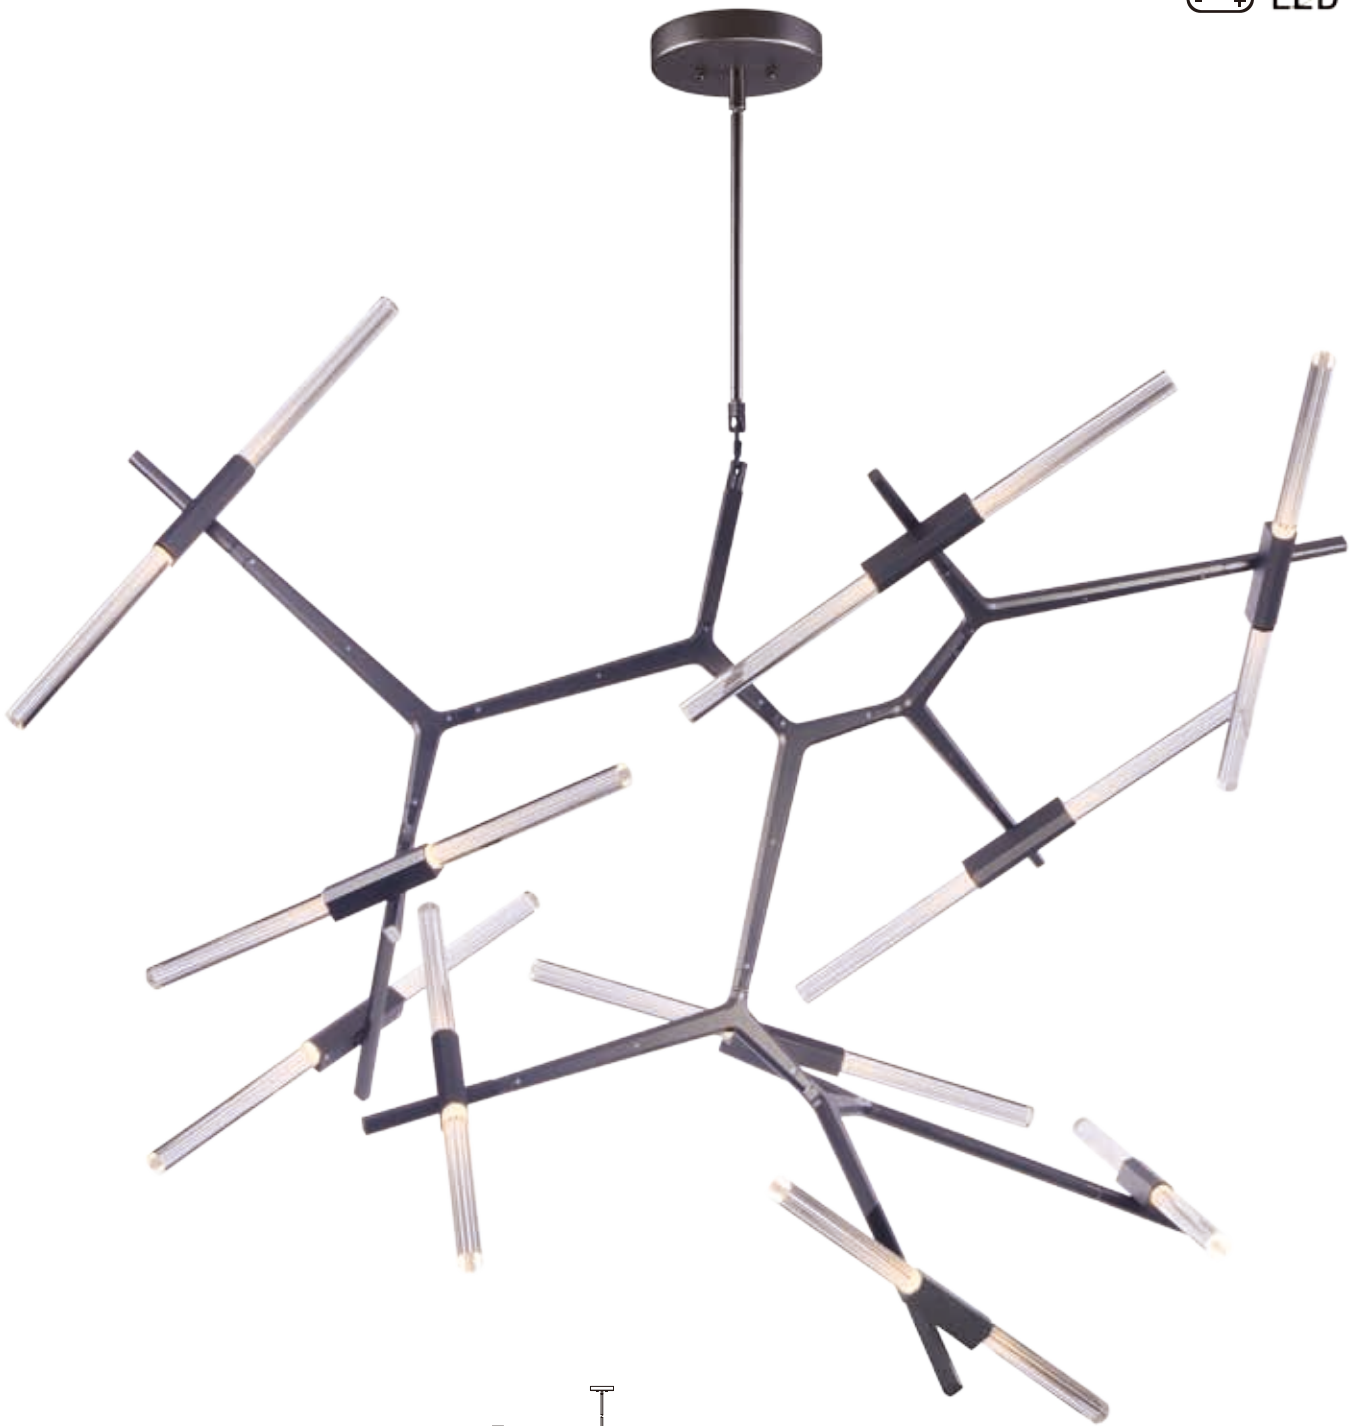

E21176-PC
LED PCB Pendant
Finish: Polished Chrome
103.7W LED PCB (Integrated)
7,258 Lumens
28" / 148" OAH

AURA

E21172-PC

E21172-PC
LED PCB Pendant
Finish: Polished Chrome
32.4W LED PCB (Integrated)
2,268 Lumens
14" / 134" OAH

E21174-PC

E21174-PC
LED PCB Pendant
Finish: Polished Chrome
60.5W LED PCB (Integrated)
4,234 Lumens
22" / 142" OAH

LIGHT SABER

This galactic collection features inter-connected castings finished in Gunmetal, that turn to adjust. Rods of clear acrylic have laser cut lines on the interior which are illuminated by high power LED's enclosed in the castings. Several large scale pieces in the collection designed to fill open spaces in both residential and commercial environments.

LIGHT SABER

E41438-75GM

20-Light LED Pendant
 Finish: Gunmetal
 Glass: Clear Acrylic
 60W LED (Integrated)
 4,200 Lumens
 56.5" / 101" OAH

- Includes Two 6" stems ESTR07506GM-SG
- Includes Three 12" stems ESTR07512GM-SG