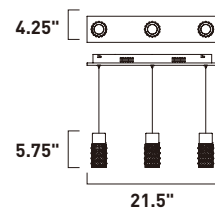

E20773-18PC
3-Light Pendant
Finish: Polished Chrome
Glass: Clear
3 x 3W COB LED (Integrated)
990 Lumens
8" / 128" OAH