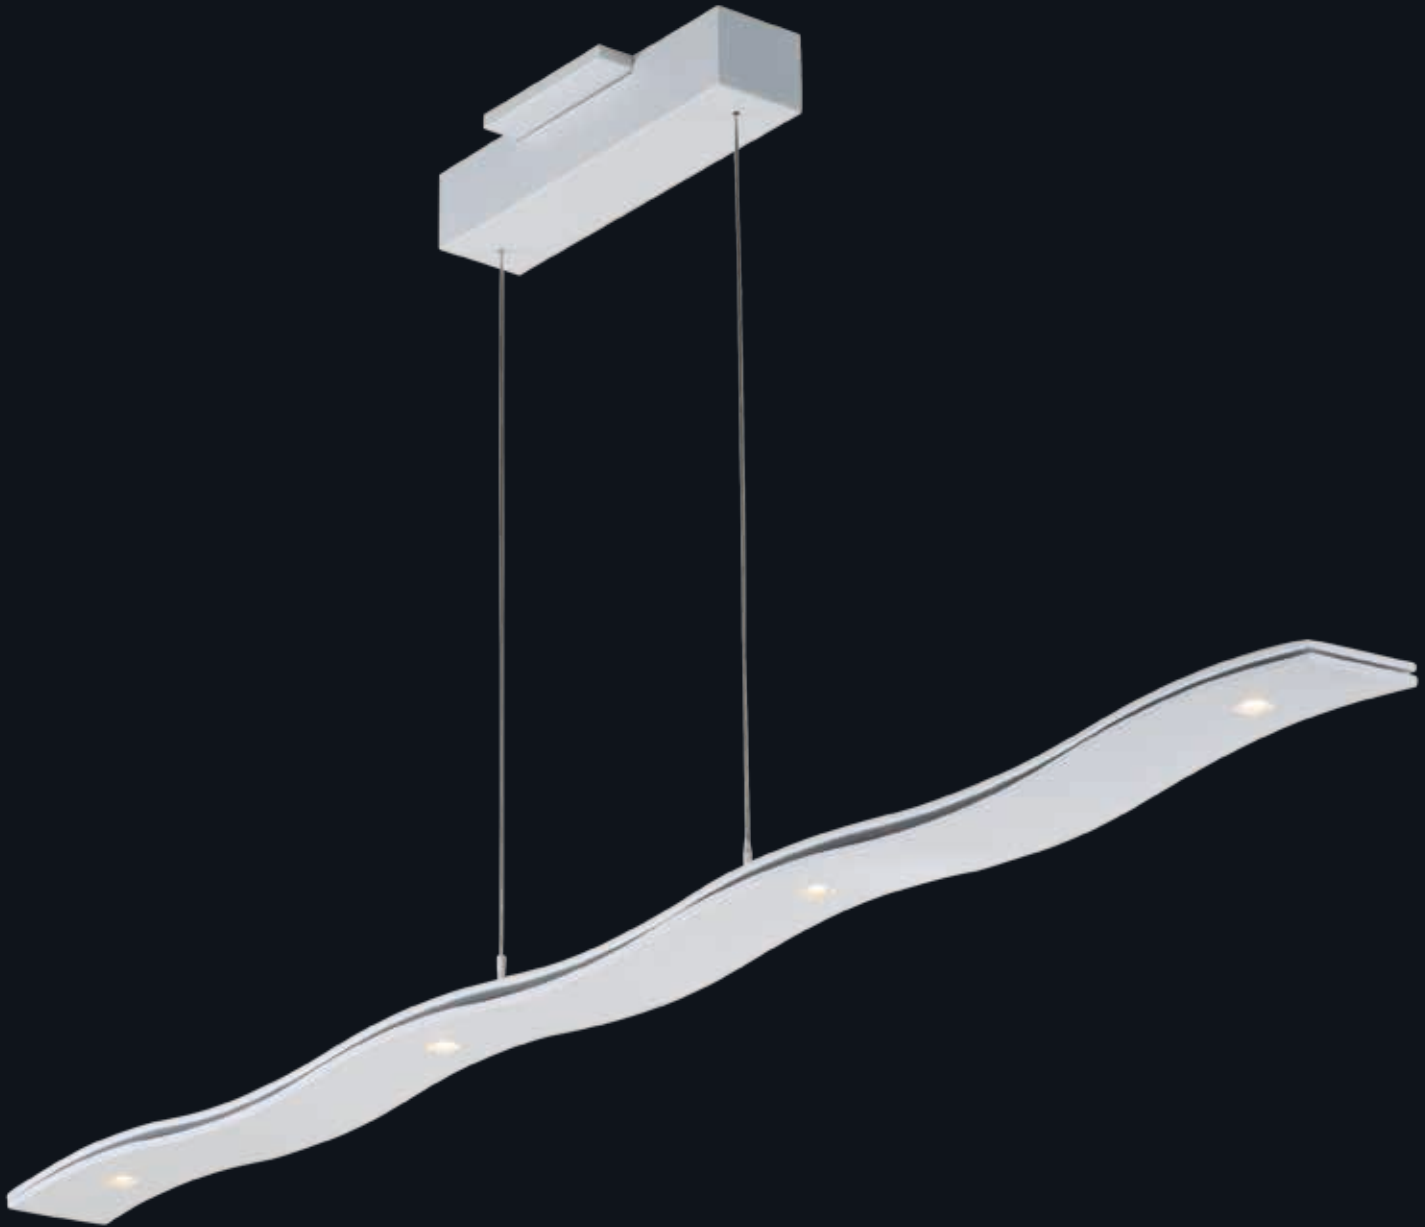

• Wall Mount Option

E24124-MW
 LED PCB Flush/Wall Mount
 Finish: Matte White
 55W LED PCB (Integrated)
 3,850 Lumens

ROLLER

Dual pieces of Matte White aluminum gently wave in tandem to create a unique contemporary form. With powerful COB LEDs mounted on top and bottom, you receive ample down light and an indirect up light that creates a dramatic effect in the room.