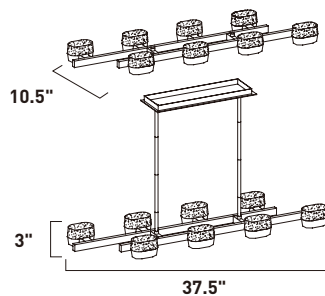

- 3000K Color Temperature
- Indirect Up-Light and Direct Down-Light
- Solid oval shape, Etched Bubble Glass shades

Frame diagram and overall measurements

E22897-89BZ, -89PC

16-Light Pendant
Finish: See Images
Glass: Etched/Bubble
16 x 3W LED (Lamps Included)
3,360 Lumens
6" / 44.75" OAH

- Includes Two 6" stems ESTR06206BZ, PC
- Includes Six 12" stems ESTR06212BZ, PC