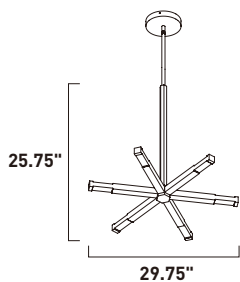

E21026-AL, -COF, -MW

LED Pendant
Finish: See Images
36W LED (Integrated)
2,520 Lumens
27.5" / 73.25" OAH

- Includes One 6" stem
  ESTR06206AL-JM, COF-JM, MW-JM
- Includes Three 12" stems
  ESTR06212AL-JM, COF-JM, MW-JM