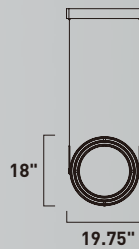

E24580-MW

E24582-MW

E24580-MW
 LED Flush Mount
 Finish: Matte White
 52.2W LED (Integrated)
 3,654 Lumens

E24582-MW
 LED Pendant
 Finish: Matte White
 52.2W LED (Integrated)
 3,654 Lumens
 21" / 141" OAH