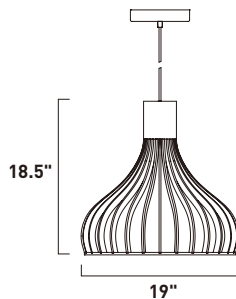

TURBO

- Fins of High Quality acrylic
- Trimmed with Polished Chrome
- Dimmable high power LED lamps included
- 3000K Color Temperature
- CRI 80+

E24566-75PC
LED Pendant
Finish: Polished Chrome
Glass: Clear Acrylic
15W LED PCB (Integrated)
1,050 Lumens
19.75" / 138.5" OAH