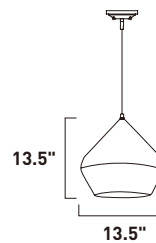

- Large scale pendants
- Two color options, Steel Blue or White
- Incandescent

E20639-SB

E20638-WT

E20639-SB, -WT
 1-Light Pendant
 Finish: See Images
 1 x 60W MB Lamp
 672 Lumens
 20" / 138" OAH

E20638-SB, -WT
 1-Light Pendant
 Finish: See Images
 1 x 60W MB Lamp
 672 Lumens
 14.5" / 132" OAH