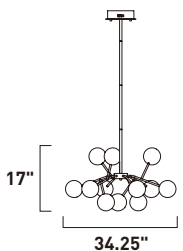

E24284-24BZ

E24286-24PC

E24284-24BZ, -24PC

12-Light LED Pendant
 Finish: See Image
 Glass: Clear
 28.8W LED (Integrated)
 2,016 Lumens
 24.5" / 54" OAH

- Includes One 6" stem ESTR06006BZ-AN, PC-AN
- Includes Three 12" stems ESTR06012BZ-AN, PC-AN