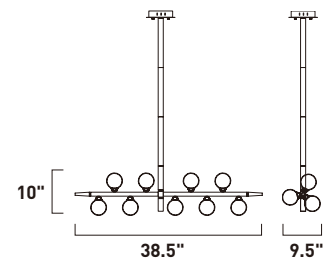

E24571-91PC

9-Light LED PCB Pendant
Finish: Polished Chrome
Glass: Bubble
22.5W LED PCB (Lamps Included)
1,575 Lumens
12.5" / 50" OAH

- Includes One 6" stem ESTR12506PC-LX
- Includes Three 12" stems ESTR12512PC-LX