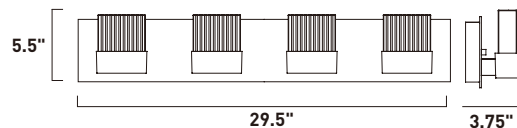

FIZZ III

E22751-89PC
2-Light Bath Vanity
Finish: Polished Chrome
Glass: Etched/Bubble
2 x 3W LED (Lamps Included)
420 Lumens
HCO: 2.5"

E22752-89PC
4-Light Bath Vanity
Finish: Polished Chrome
Glass: Etched/Bubble
4 x 3W LED (Lamps Included)
840 Lumens
HCO: 2.5"

E22753-89PC
6-Light Bath Vanity
Finish: Polished Chrome
Glass: Etched/Bubble
6 x 3W LED (Lamps Included)
1,260 Lumens
HCO: 2.5"

E22754-89PC
8-Light Bath Vanity
Finish: Polished Chrome
Glass: Etched/Bubble
8 x 3W LED (Lamps Included)
1,680 Lumens
HCO: 2.5"