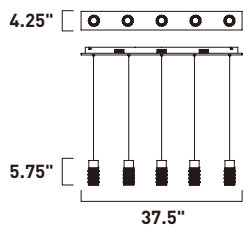

POLKA

- COB LED Technology
- Clear pressed glass, with a dimple pattern
- 3000K Color Temperature

E20775-18PC
5-Light Pendant
Finish: Polished Chrome
Glass: Clear
5 x 3W COB LED (Integrated)
1,650 Lumens
8" / 128" OAH