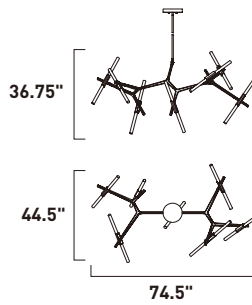

LIGHT SABER

E41435-75GM
14-Light LED Pendant
Finish: Gunmetal
Glass: Clear Acrylic
42W LED (Integrated)
2,940 Lumens
36.75" / 85" OAH

- Includes Two 6" stems ESTR07506GM-SG
- Includes Three 12" stems ESTR07512GM-SG