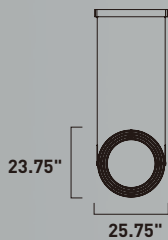

E24584-MW

LED Pendant
Finish: Matte White
92.52W LED (Integrated)
6,476 Lumens
27" / 147" OAH