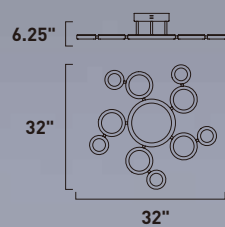

E24533-WT

LED Wall Mount
 Finish: White
 18W LED PCB (Integrated)
 1,260 Lumens
 HCO: 12.5"

E24532-WT

LED Wall Mount
 Finish: White
 13W LED PCB (Integrated)
 910 Lumens
 HCO: 9"

TIMBALE

A series of round Die Cast rings, finished in Polished Chrome, are edge lit with high quality LEDs. Many of the rings are adjustable, allowing for unique design arrangements and light to be directed where needed.