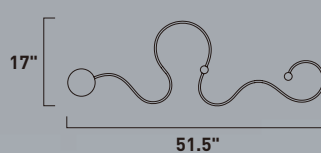

E24533-WT

LED Wall Mount
 Finish: White
 18W LED PCB (Integrated)
 1,260 Lumens
 HCO: 12.5"

E24532-WT

LED Wall Mount
 Finish: White
 13W LED PCB (Integrated)
 910 Lumens
 HCO: 9"

TIMBALE

A series of round Die Cast rings, finished in Polished Chrome, are edge lit with high quality LEDs. Many of the rings are adjustable, allowing for unique design arrangements and light to be directed where needed.