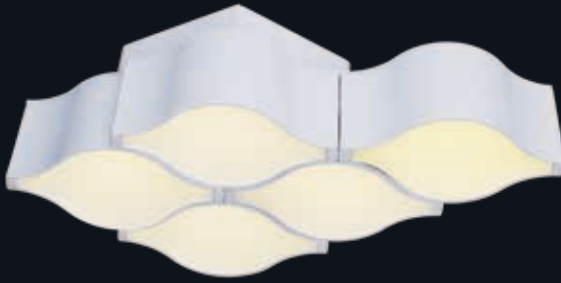

• Wall Mount Option

E24120-MW
LED PCB Flush/Wall Mount
Finish: Matte White
36W LED PCB (Integrated)
2,520 Lumens