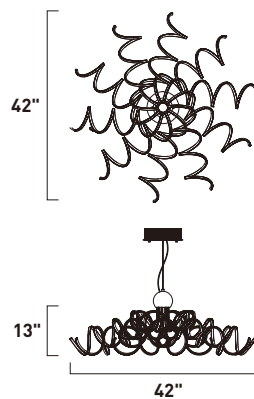

- Unique functional sculptures of illumination
- Corkscrew bands with inset high-powered LEDs
- Diodes visible to create contemporary look
- 3000K Color Temperature
- CRI 80+

CHAOS

E21417-PC
LED Pendant
Finish: Polished Chrome
129.6W LED PCB (Integrated)
9,072 Lumens
17" / 137" OAH