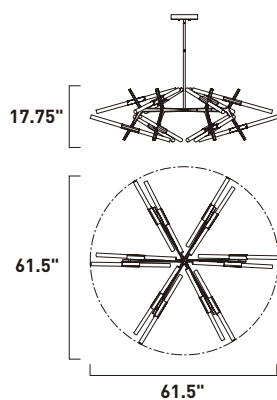

LIGHT SABER

- Adjustable arms create individually unique forms
- Large scale pieces finished in gunmetal
- Laser cut pattern within aluminum diffusers to illuminate enclosed LED modules
- 3000K Color Temperature, CRI 80+, dimmable

E41437-75GM

24-Light LED Pendant
Finish: Gunmetal
Glass: Clear Acrylic
72W LED (Integrated)
5,040 Lumens
17.75" / 62.25" OAH

- Includes Two 6" stems ESTR07506GM-SG
- Includes Three 12" stems ESTR07512GM-SG