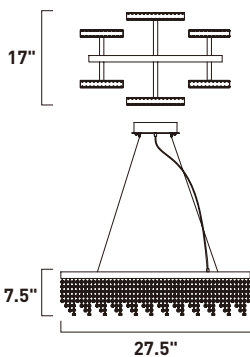

MIDNIGHT SHOWER

- Concealed LED light source
- Smoky crystal strands
- 3000k Color Temperature, CRI 80+, dimmable

E23096-138PC
LED Pendant
Finish: Polished Chrome
Glass: Smoky
24W LED (Integrated)
1,680 Lumens
12" / 123" OAH