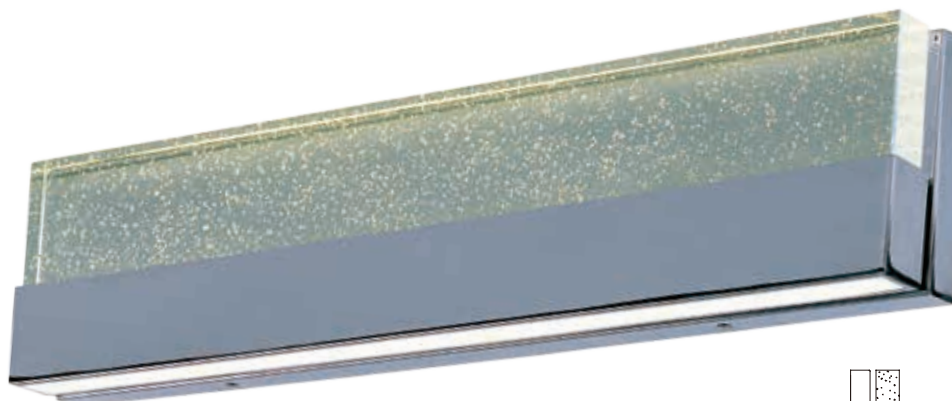

- Suitable for Damp Location
- ADA Approved

FIZZ III

E22755-89PC
 2-Light Bath Vanity
 Finish: Polished Chrome
 Glass: Etched/Bubble
 2 x 3W LED (Lamps Included)
 420 Lumens

E22756-89PC
 2-Light Bath Vanity
 Finish: Polished Chrome
 Glass: Etched/Bubble
 2 x 15W LED (Lamps Included)
 2,100 Lumens