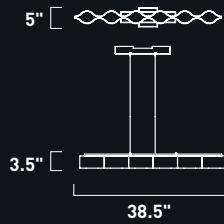

BILLOW

- Cast metal frames of Matte White waves
- Dimmable High powered LEDs included
- 3000K Color Temperature
- CRI 80

E24125-MW
LED PCB Pendant
Finish: Matte White
24W LED PCB (Integrated)
1,680 Lumens
39.5" / 126" OAH