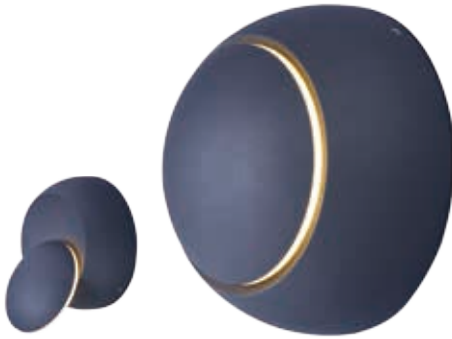

- Machined Aluminum
- Intergrated LED
- 3000K Color Temperature
- CRI 80

ALUMILUX LED

E41374-AL, -BZ
LED Outdoor Wall Mount
Finish: See Image
4W LED (Integrated)
280 Lumens
HCO: 2.25"

- Adjustable
- Indirect