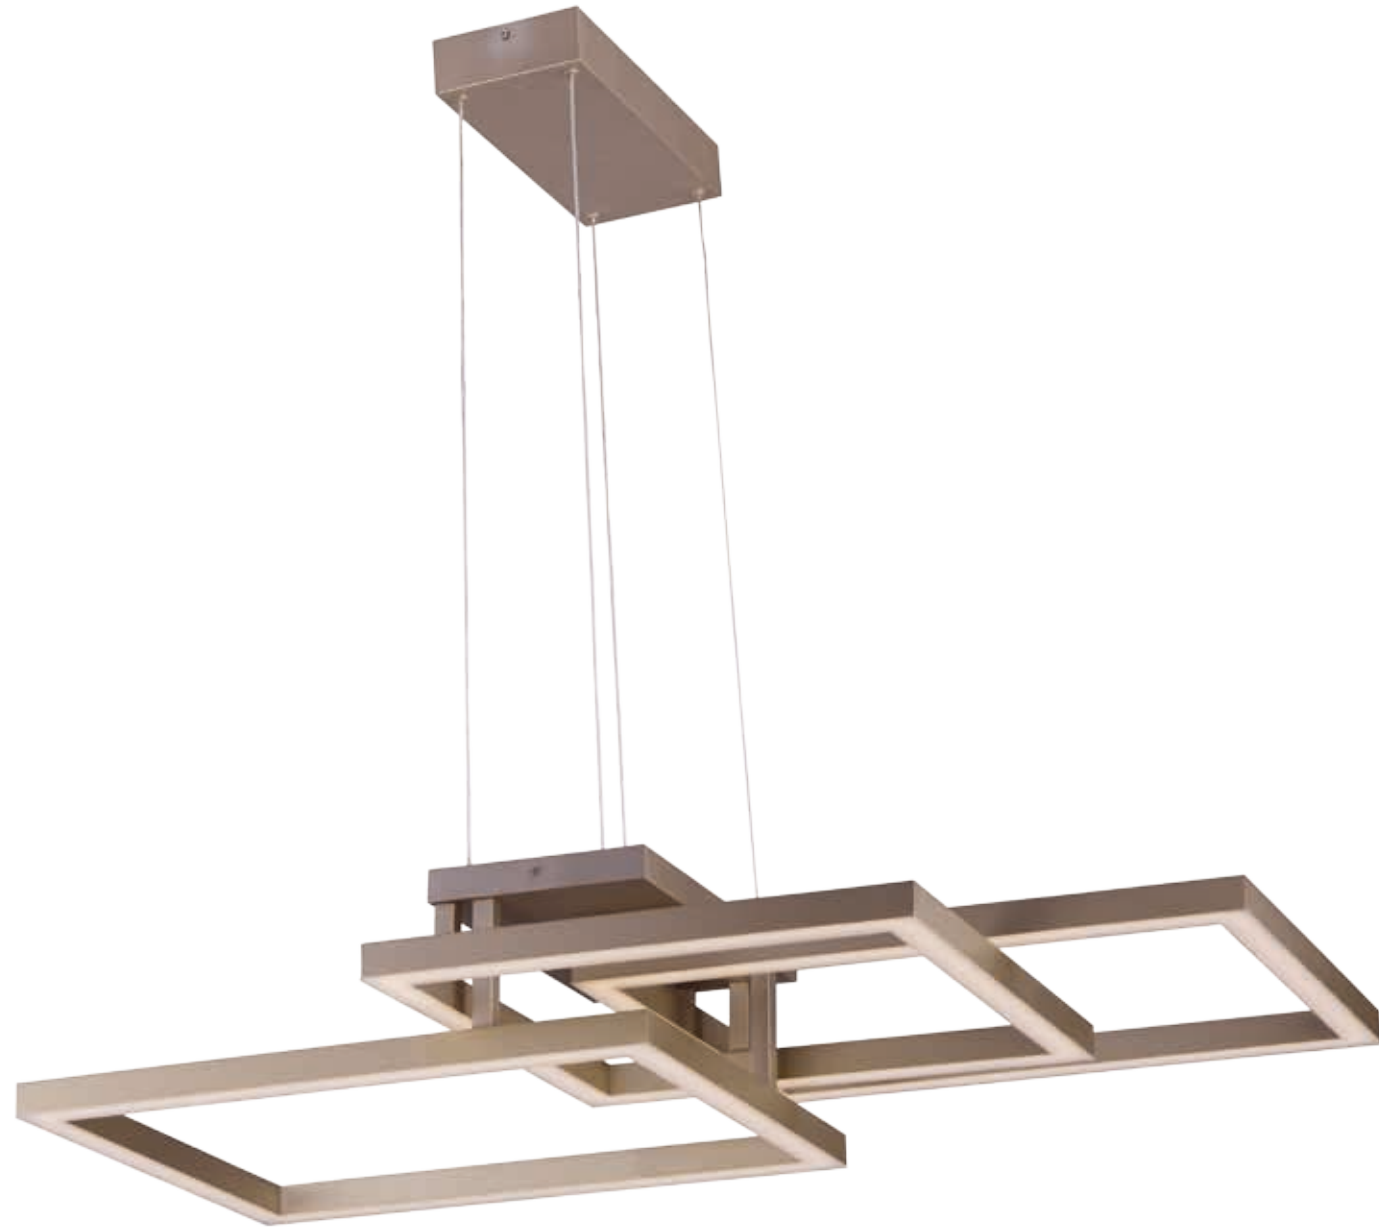

E24297-AL, -COF, -SC
LED Pendant
Finish: See Images
86.4W LED (Integrated)
6,048 Lumens
6.5" / 126.5" OAH

TRAVERSE

Multiple squares finished in Champagne, are layered in a geometric pattern to form an interesting lighting sculpture. Enclosed behind the white acrylic lens is high power LED for even and economical illumination.

TRAVERSE

- All are integrated LED
- Dimmable
- 3000K Color Temperature
- CRI 80

E21515-CHP
LED Pendant
Finish: Champagne
86W LED (Integrated)
6,020 Lumens
7.75" / 127.75" OAH
[Icons: LED, Dimmable]

E21510-CHP