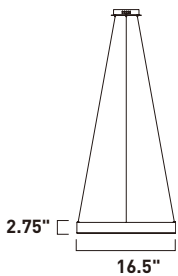

E24295-AL, -COF, -SC
LED Pendant
Finish: See Images
43.2W LED (Integrated)
3,024 Lumens
6.5" / 126.5" OAH