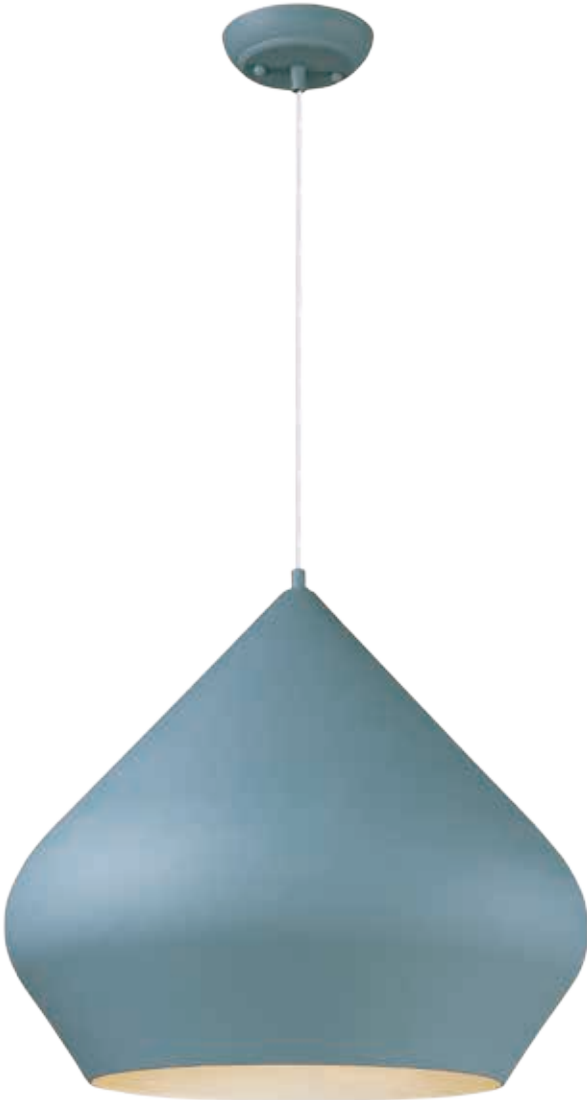

- Large scale pendants
- Two color options, Steel Blue or White
- Incandescent

E20639-SB