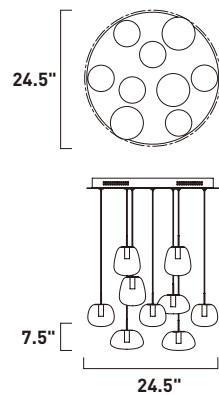

PUFFS

E21127-11WT

9-Light Pendant
Finish: Matte White
Glass: Matte White
43.2W LED PCB (Integrated)
3,024 Lumens
10" / 130" OAH