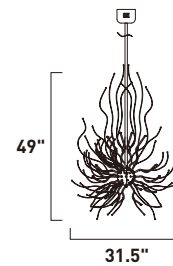

ORION

- Lamps Included
- Energy Efficient
- 3000K Color Temperature
- CRI 80+, dimmable

E24676-PC

49-Light LED Pendant
Finish: Polished Chrome
58.8W LED (Lamps Included)
5,390 Lumens
49" / 94" OAH

- Includes One 6" stem ESTR06206PC-DZ
- Includes Three 12" stems ESTR06212PC-DZ