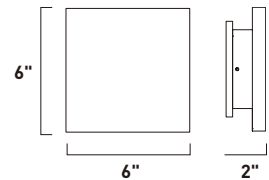

E41388-AL, -WT
LED Outdoor Wall Mount
Finish: See Image
10W LED (Integrated)
700 Lumens
HCO: 3"

E41385-WT

E41385-WT
LED Outdoor Wall Mount
Finish: White
5W LED (Integrated)
350 Lumens
HCO: 4.25"