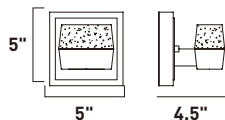

6" / 44.75" OAH

- Includes Two 6" stems ESTR06206BZ, PC
- Includes Six 12" stems ESTR06212BZ, PC

- 3000K Color Temperature
- Indirect Up-Light and Direct Down-Light
- Etched Bubble Glass shades

VOLT

E22891-89BZ, -89PC
 2-Light Bath Vanity
 Finish: See Images
 Glass: Etched/Bubble
 2 x 3W LED (Lamps Included)
 420 Lumens
 HCO: 2.5"