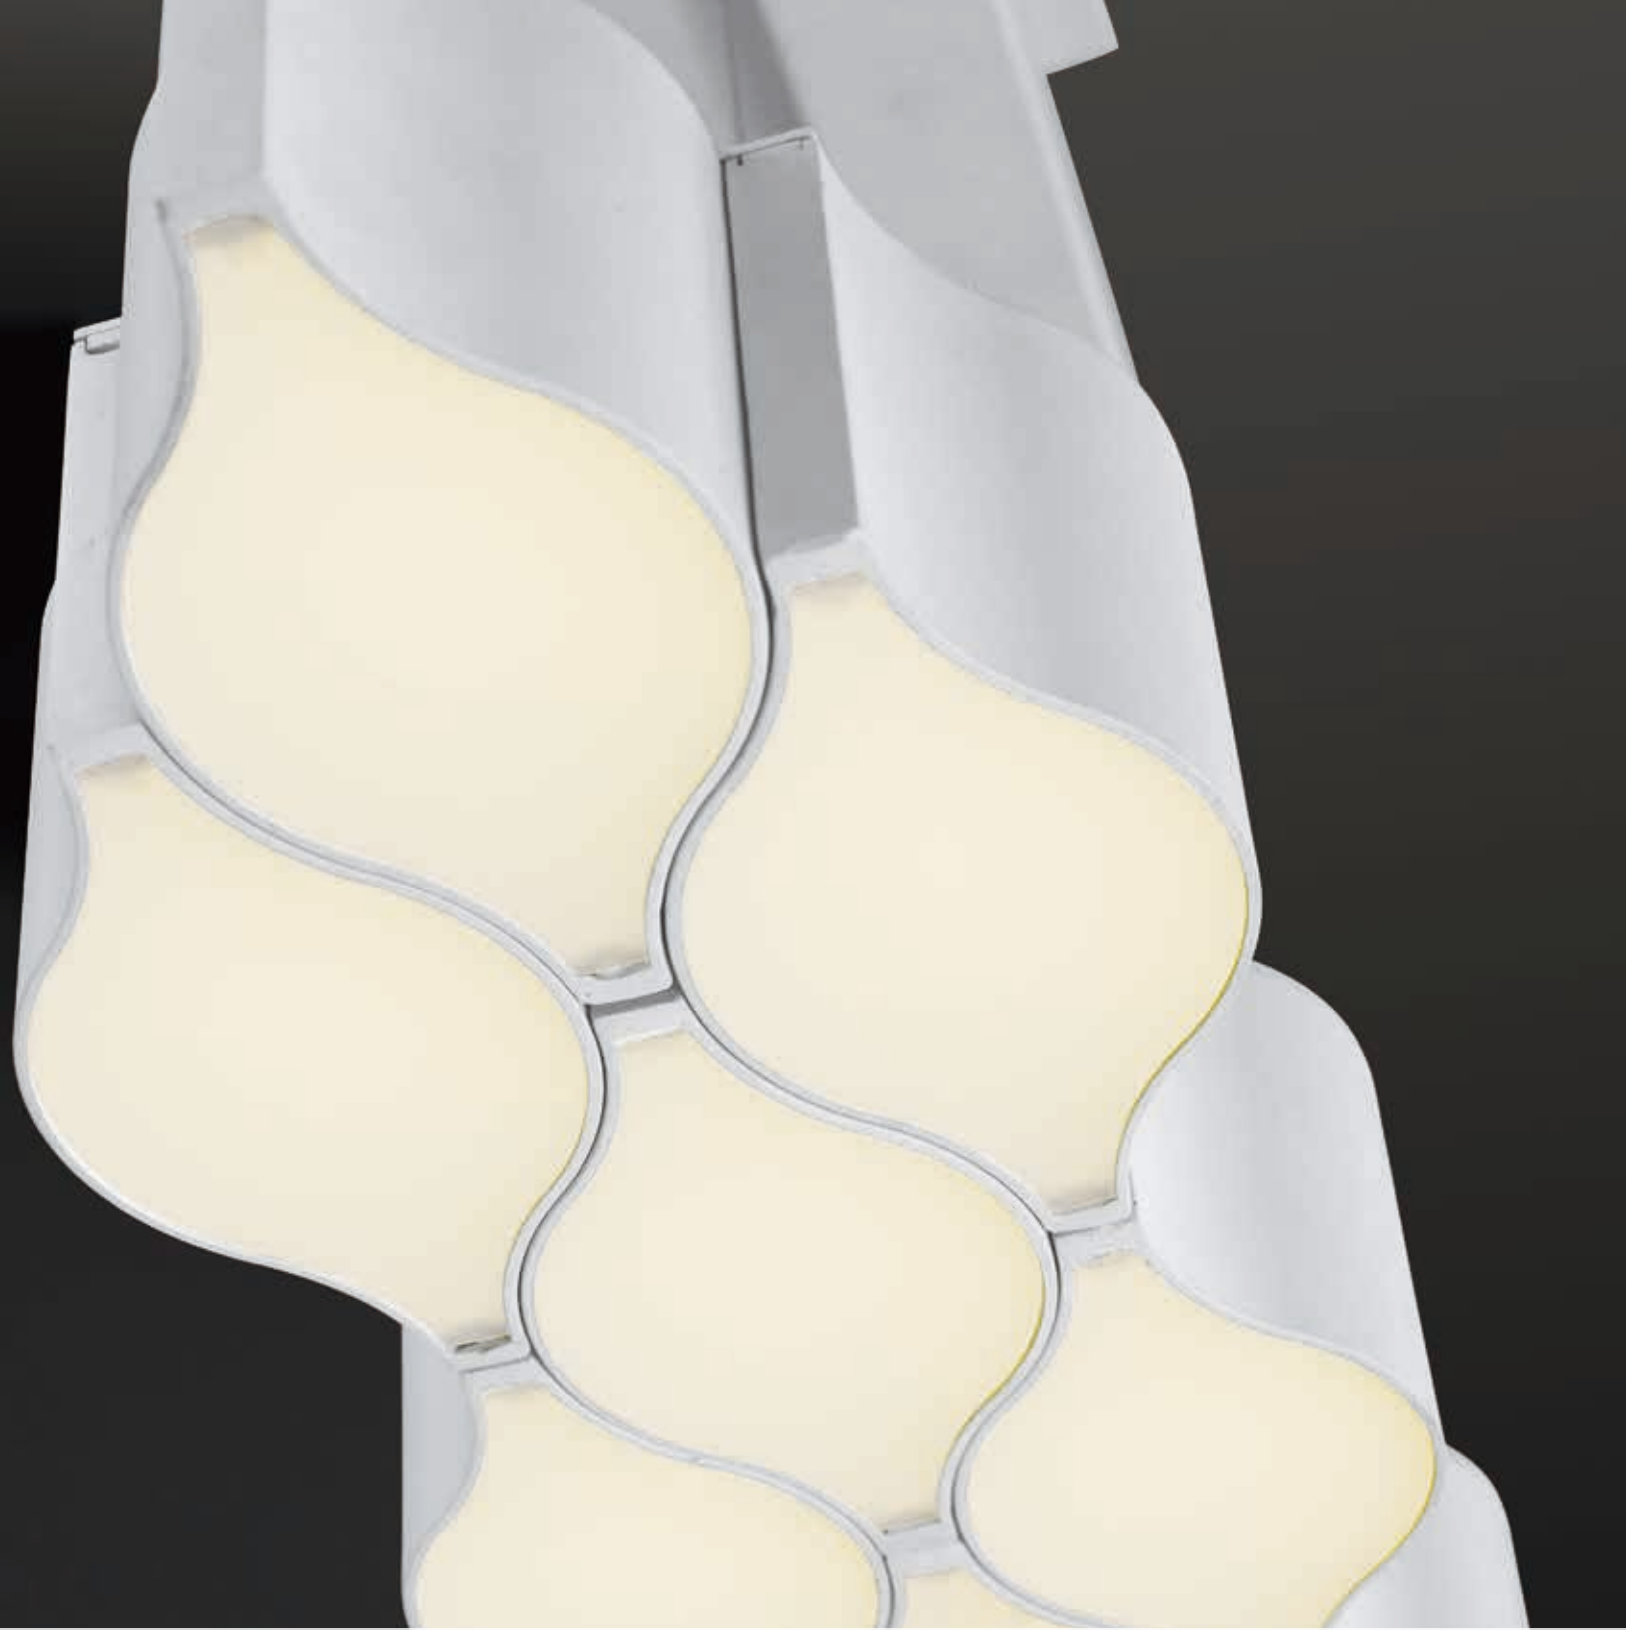

BILLOW

Cast metal frames of Matte White waves come together to create an interesting design that is as pleasant to look at as it is a very functional light source. High power LED move ample light into the room but can be dimmed to your desired intensity.