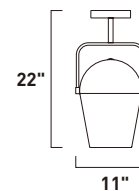

• Satin Aluminum finish