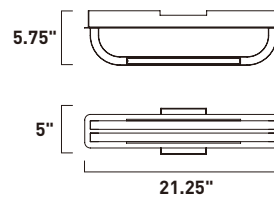

E23202-MW
LED Wall Mount
Finish: Matte White
13W LED PCB (Integrated)
910 Lumens
HCO: 5.75"