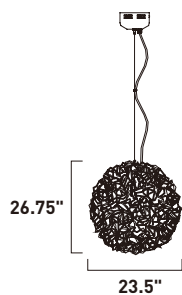

E22574-PC
12-Light Pendant
Finish: Polished Chrome
12 x 20W G4 (Lamps Included)
3,120 Lumens
28.5" / 147" OAH