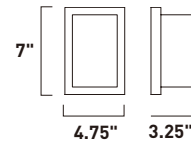

E24461-160COF, -160PC
1-Light LED Wall Mount
Finish: See Image
7.2W LED (Intergrated)
HCO: 3.5"
504 Lumens