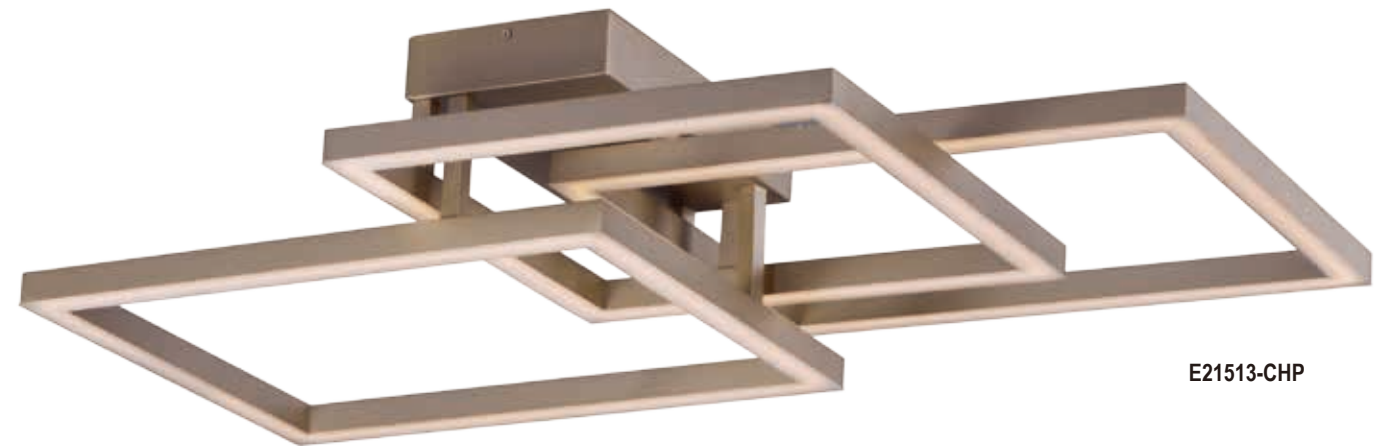

E21513-CHP