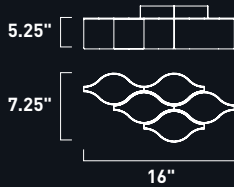

E24120-MW
LED PCB Flush/Wall Mount
Finish: Matte White
36W LED PCB (Integrated)
2,520 Lumens