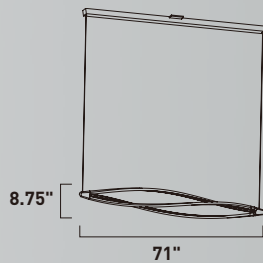

- Twisted aluminum channels terminate at solid castings
- Unique and functional LED lighting designs
- Large scale pieces for commercial and residential applications
- 3000K Color Temperature, CRI 80+, dimmable

CYCLONE

E41396-11MW
LED Pendant
Finish: Matte White
44W LED (Integrated)
3,080 Lumens
10.75" / 129.75" OAH