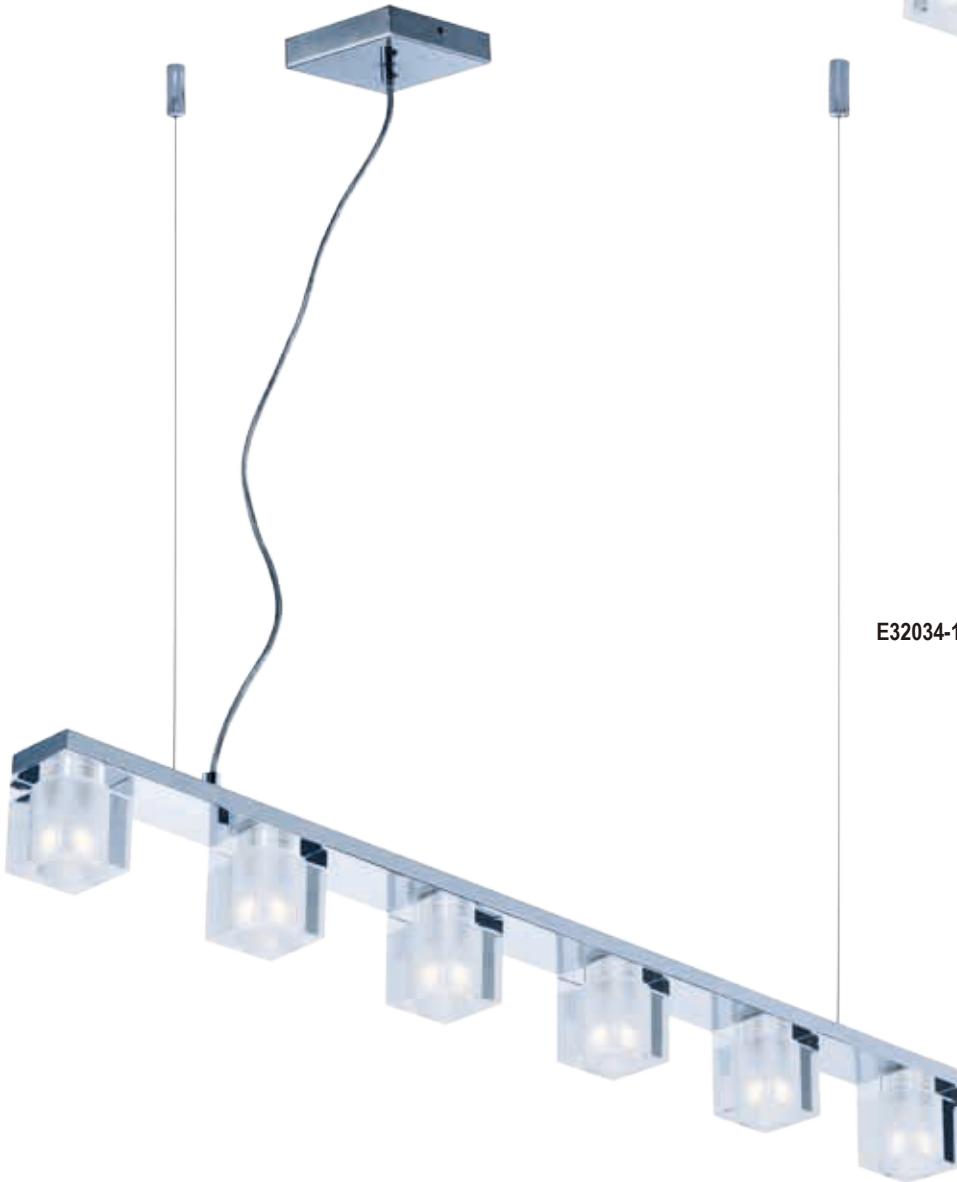

E32034-18PC