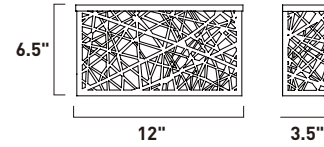

E21336-61BZ, -61PC
4-Light LED Large Wall Sconce
Finish: See Images
Glass: Acrylic
4 x 6W LED (Lamps Included)
1,280 Lumens

- Made with Steel grade 304
- Suitable for Indoor or Outdoor Locations