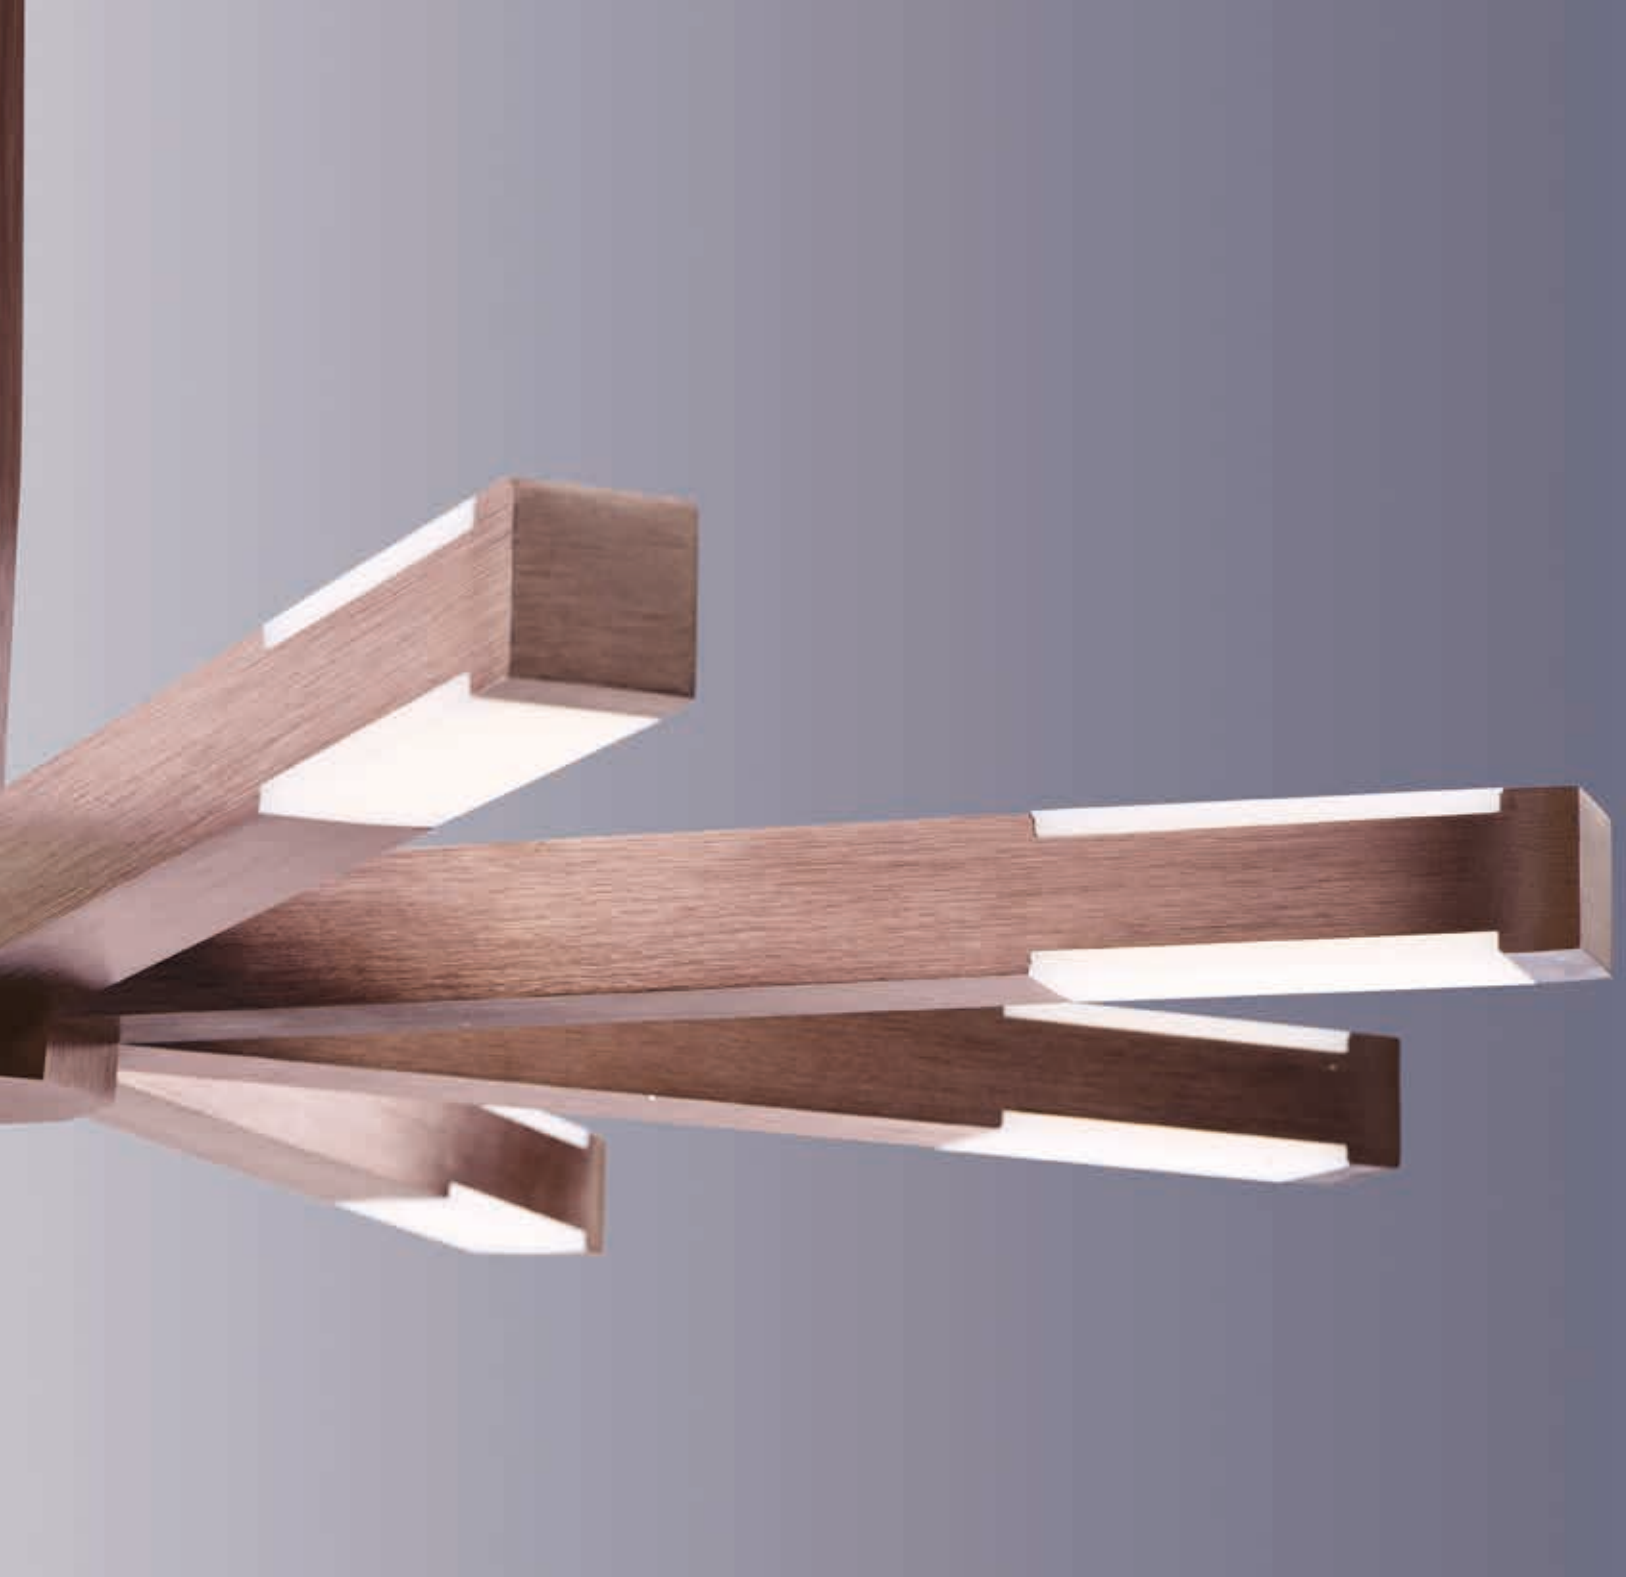

SPOKE

Square tube arms protrude from a polygonal cast hub with recessed acrylic lenses at its ends to conceal LED modules for direct and indirect up-down illumination. Available in both 6 and 8 arm configurations and 3 finish options Matte White, Brushed Aluminum, and Coffee.