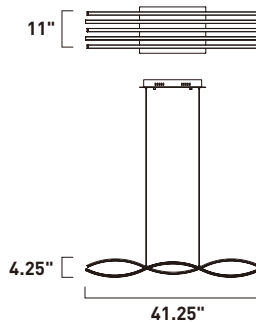

- Waves of Polished Chrome mirror
- Strips of LEDs evenly illuminate
- Fully Dimmable
- 3000K Color Temperature
- CRI 80

WAKE