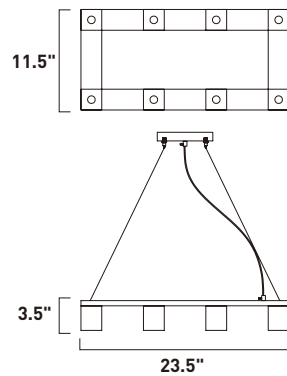

BLOCS LED

- Dimmable G9 LED bulbs included
- Thick glass blocks with frosted openings
- 3000K Color Temperature, CRI 80+, dimmable

E32036-18PC

8-Light LED Pendant
Finish: Polished Chrome
Glass: Clear/Frosted
17.6W LED (Lamps Included)
3,520 Lumens
12" / 118" OAH