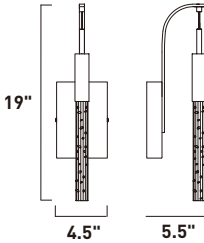

E32770-91BC, -118BRZ
1-Light Wall Mount
Finish: See Images
Glass: See Images
7.5W LED (Lamps Included)
246 Lumens
HCO: 7"