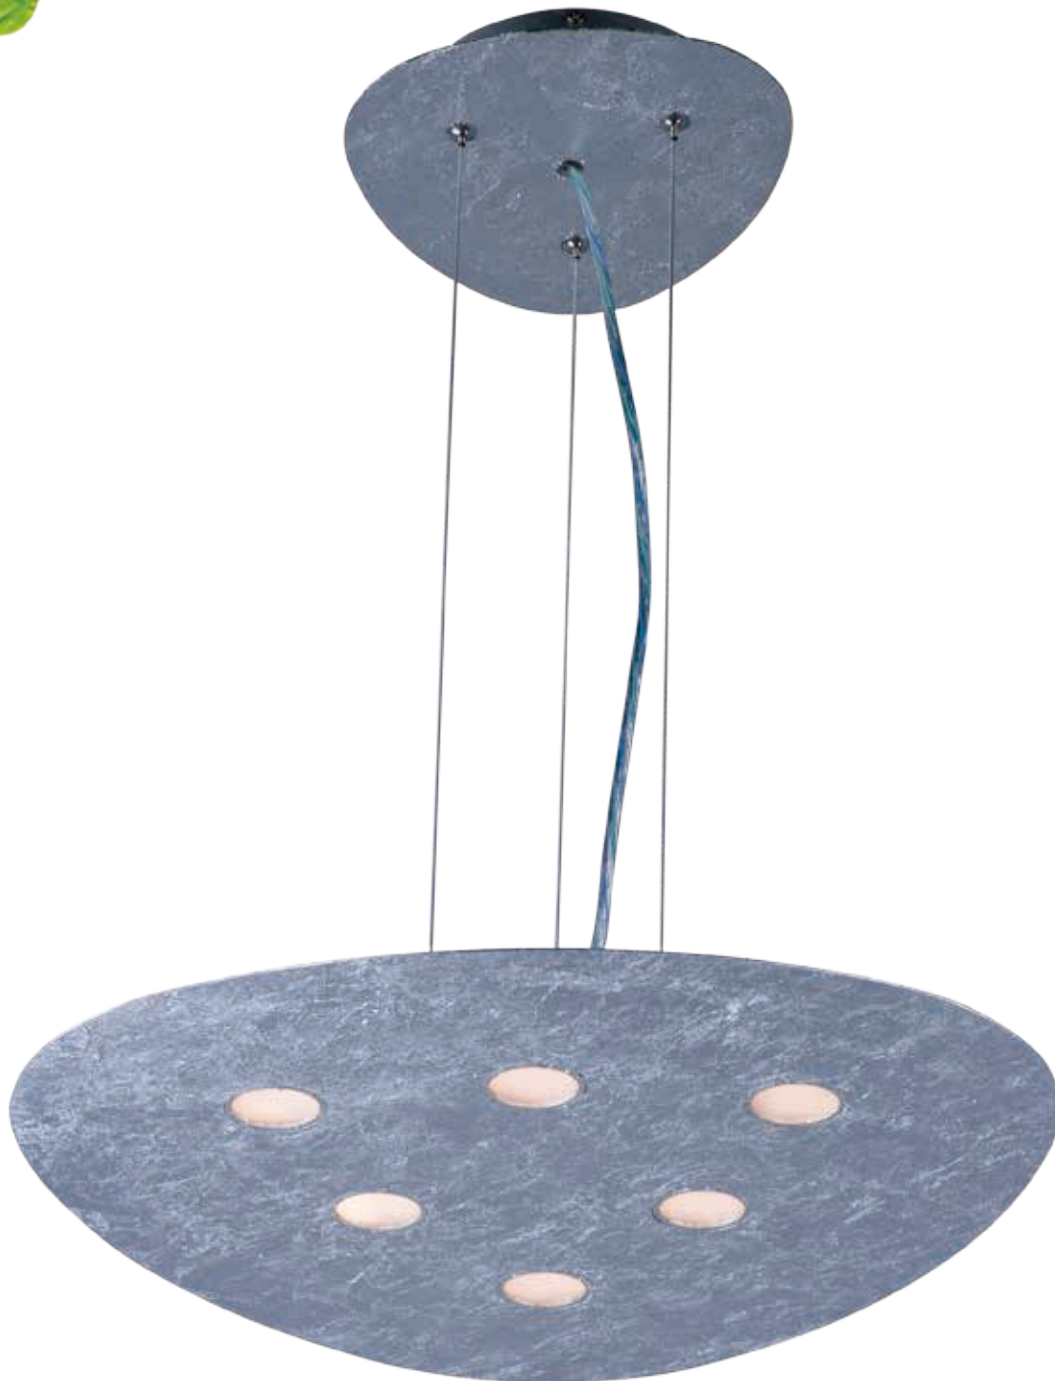

PALETTE

E20784-SF
6-Light LED Pendant
Finish: Silver Foil
6 x 5W LED (Lamps Included)
2,100 Lumens
3.25" / 124.25" OAH