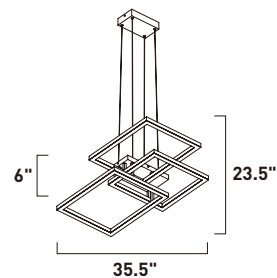

TRAVERSE

Multiple squares finished in Champagne, are layered in a geometric pattern to form an interesting lighting sculpture. Enclosed behind the white acrylic lens is high power LED for even and economical illumination.

TRAVERSE

- All are integrated LED
- Dimmable
- 3000K Color Temperature
- CRI 80

E21515-CHP
LED Pendant
Finish: Champagne
86W LED (Integrated)
6,020 Lumens
7.75" / 127.75" OAH
[Icons: LED, Dimmable]