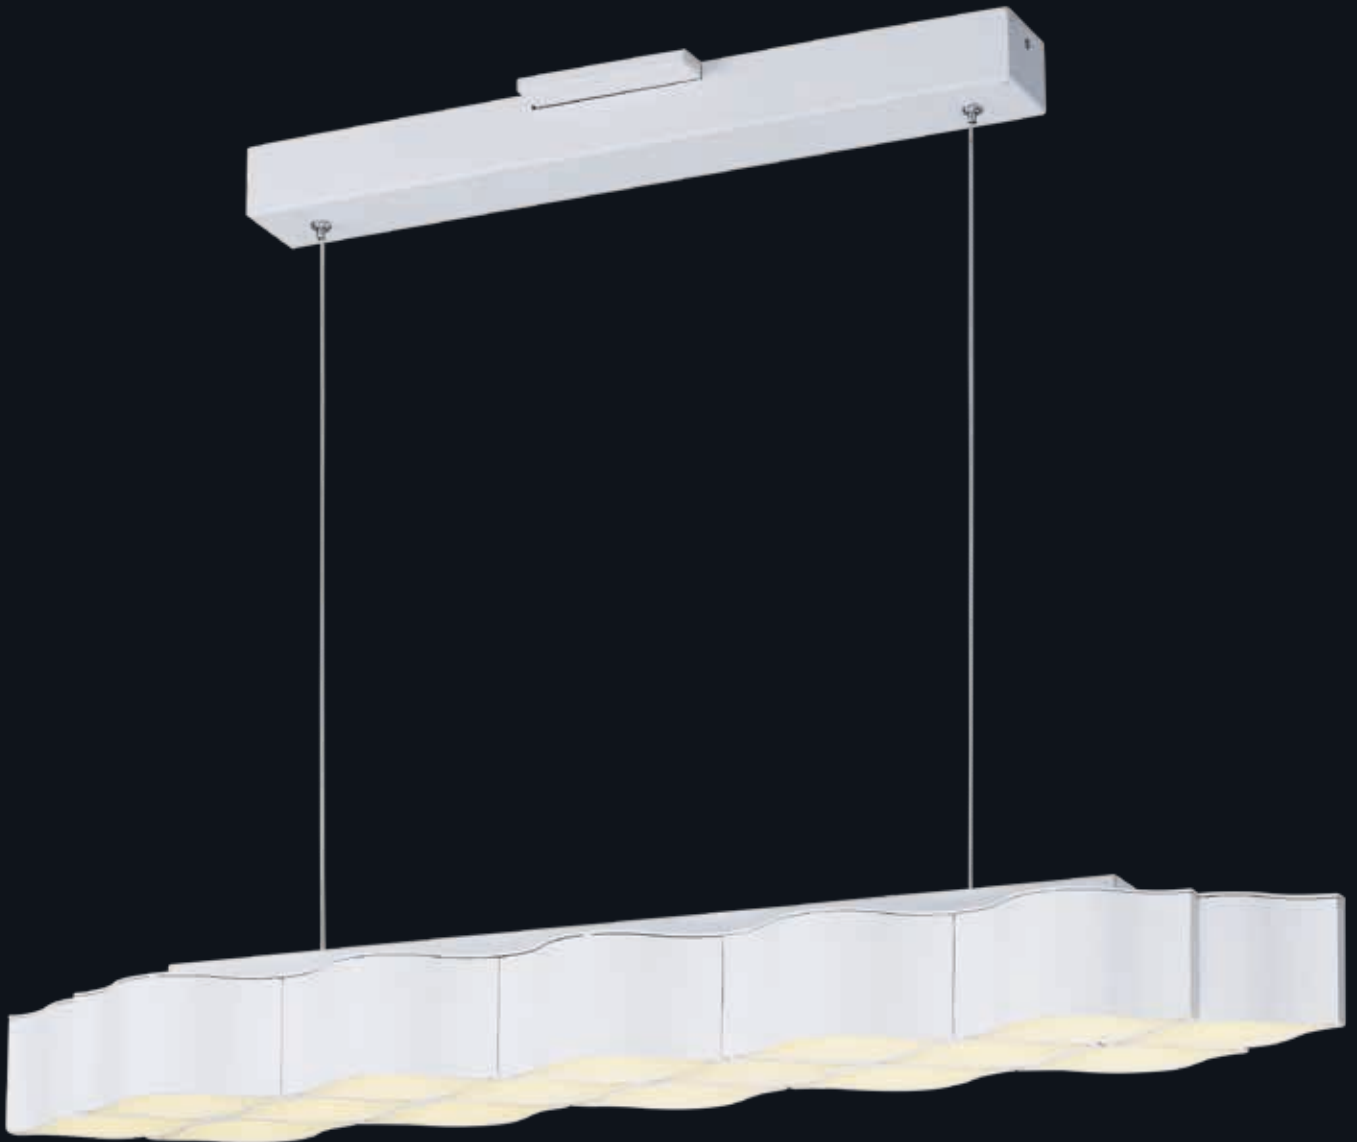

- Cast metal frames of Matte White waves
- Dimmable High powered LEDs included
- 3000K Color Temperature
- CRI 80

BILLOW

E24127-MW
LED PCB Pendant
Finish: Matte White
90W LED PCB (Integrated)
6,300 Lumens
39.5" / 126" OAH