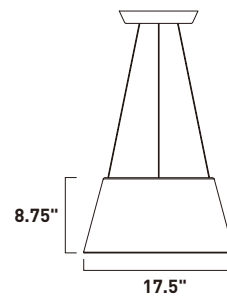

QUANTUM

- Black Aluminum pendants with tapered cylinder
- Open bottom and top to provide up and down-lighting
- White Acrylic diffuser
- CRI 80+

E20908-BK
LED Pendant
Finish: Black
Glass: Acrylic
2 x 40W LED (Integrated)
5,600 Lumens
13.5" / 133.5" OAH

E20906-BK
LED Pendant
Finish: Black
Glass: Acrylic
2 x 30W LED (Integrated)
3,500 Lumens
10.5" / 130.5" OAH