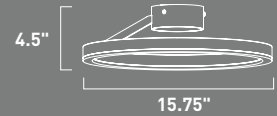

CIRQUE

• Wall Mount Option

E22840-MW

LED Flush/Wall Mount
Finish: Matte White
Glass: Acrylic
20W LED (Integrated)
1,400 Lumens

• Wall Mount Option

E22841-MW

LED Flush/Wall Mount
Finish: Matte White
Glass: Acrylic
31W LED (Integrated)
2,170 Lumens