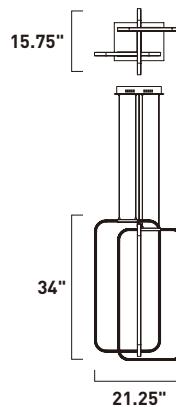

SQUARED

E24557-PC
LED Pendant
Finish: Polished Chrome
46.44W LED PCB (Integrated)
3,251 Lumens
36.25" / 156.25" OAH