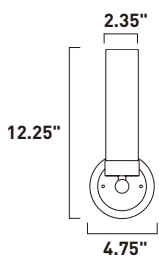

CILANDRO LED

This ever popular collection is now available in LED. Four integrated LED boards are enclosed with a commercial grade dimmable driver for ultimate function and long life. Great for commercial or residential applications, Matte White glass twist locks into a steel base finished in Satin Nickel for a clean modern look.

- 3000K Color Temperature
- Four integrated LED boards enclosed with a commercial grade dimmable driver
- Matte White glass twist locks into a steel base
- CRI 80

E63106-11SN
LED Wall Mount
Finish: Satin Nickel
Glass: Matte White
4 x 2.4W LED (Lamp Included)
672 Lumens
HCO:10"

- Glass is enclosed
- Suitable for Damp location

E63107-11SN
LED Wall Mount
Finish: Satin Nickel
Glass: Matte White
8 x 2.4W LED (Lamp Included)
1,344 Lumens
HCO:2.5"

- Glass is enclosed
- Suitable for Damp location

E63109-11SN
LED Pendant
Finish: Satin Nickel
Glass: Matte White
4 x 2.4W LED (Lamp Included)
672 Lumens
24" / 134" OAH

- Glass is enclosed
- Dry Location only