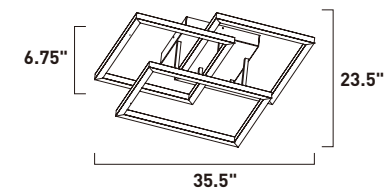

E21513-CHP
LED Flush Mount
Finish: Champagne
86W LED (Integrated)
6,020 Lumens
[Icons: LED, Dimmable]