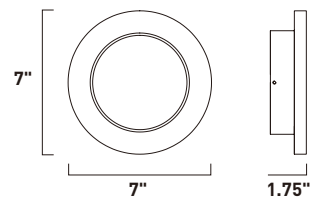

E41381-BZ, -WT
LED Outdoor Wall Mount
Finish: See Image
8W LED (Integrated)
560 Lumens
HCO: 3.5"

• Backlit Indirect