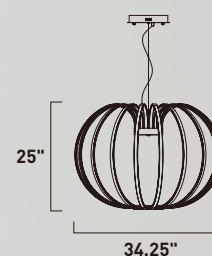

E24526-PC
LED Pendant
Finish: Polished Chrome
149.04W LED PCB (Integrated)
10,433 Lumens
27" / 147" OAH