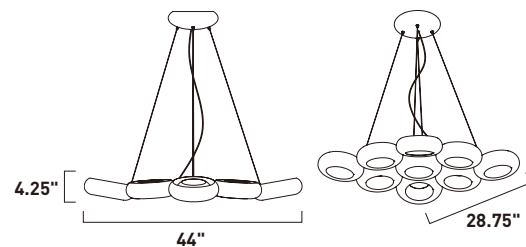

E22599-PC

9-Light Pendant

Finish: Polished Chrome

9 x 16W LED (Lamps Included)

10,080 Lumens

4.75" / 124.25" OAH

LED is thrown upwards into the white interior reflectors of the rings. Those reflectors then move light indirectly out and into the room, without the glare of a direct source.