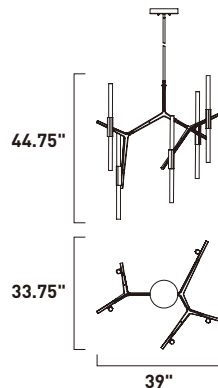

E41433-75GM
10-Light LED Pendant
Finish: Gunmetal
Glass: Clear Acrylic
30W LED (Integrated)
2,100 Lumens
44.75" / 94.5" OAH

- Includes Two 6" stems ESTR07506GM-SG
- Includes Three 12" stems ESTR07512GM-SG