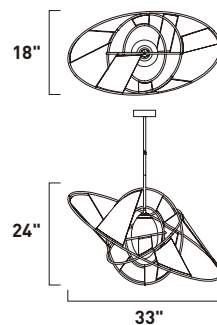

- Satin white elliptical shape glass
- Round black metal tubing
- Perforated stainless steel sails
- Dimmable, LED lamps included
- 3000K Color Temperature
- CRI 80

ASTRO

E21059-01BKSST

1-Light Pendant
Finish: Black/Stainless Steel
Glass: White
11W LED (Lamps Included)
161 Lumens
25" / 72.5" OAH

- Includes Two 6" stems ESTR05006BK-SG
- Includes Three 12" stems ESTR05012BK-SG