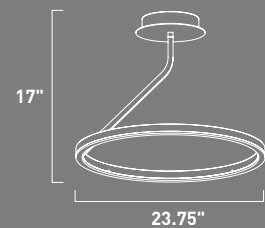

E22843-MW

LED Semi-Flushmount
Finish: Matte White
Glass: Acrylic
43W LED (Integrated)
3,010 Lumens