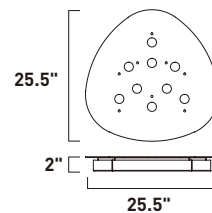

E20782-SF
9-Light LED Flush/Wall Mount
Finish: Silver Foil
9 x 5W LED (Lamps Included)
2,900 Lumens