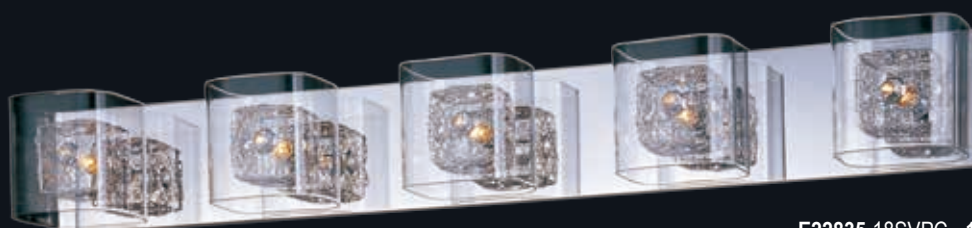

E22835-18SVPC, -18PCPC
5-Light Bath Vanity
Finish: Polished Chrome
Glass: Clear
5 x 40W G9 (Lamps Included)
2,500 Lumens
HCO: 2"