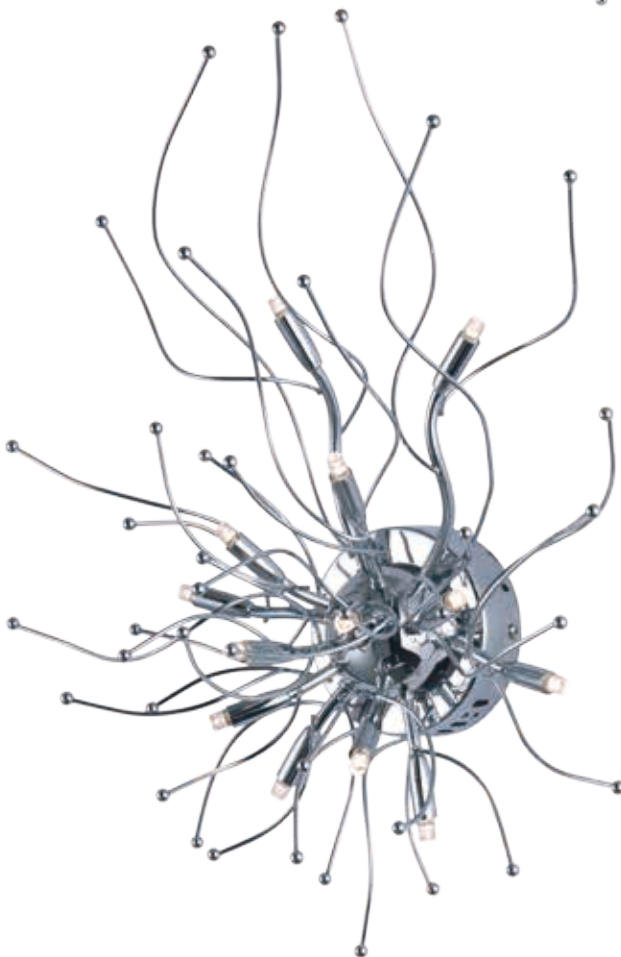

ORION

E24672-PC

E24672-PC
13-Light LED Wall Mount
Finish: Polished Chrome
15.6W LED (Lamps Included)
1,430 Lumens
HCO: 13.75"

E24670-PC
20-Light LED Flush Mount
Finish: Polished Chrome
24W LED (Lamps Included)
2,200 Lumens