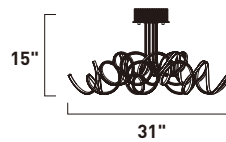

- Unique functional sculptures of illumination
- Corkscrew bands with inset high-powered LEDs
- Diodes visible to create contemporary look
- 3000K Color Temperature
- CRI 80+

CHAOS

E21410-PC
LED Flush Mount
Finish: Polished Chrome
90.7W LED PCB (Integrated)
6,350 Lumens