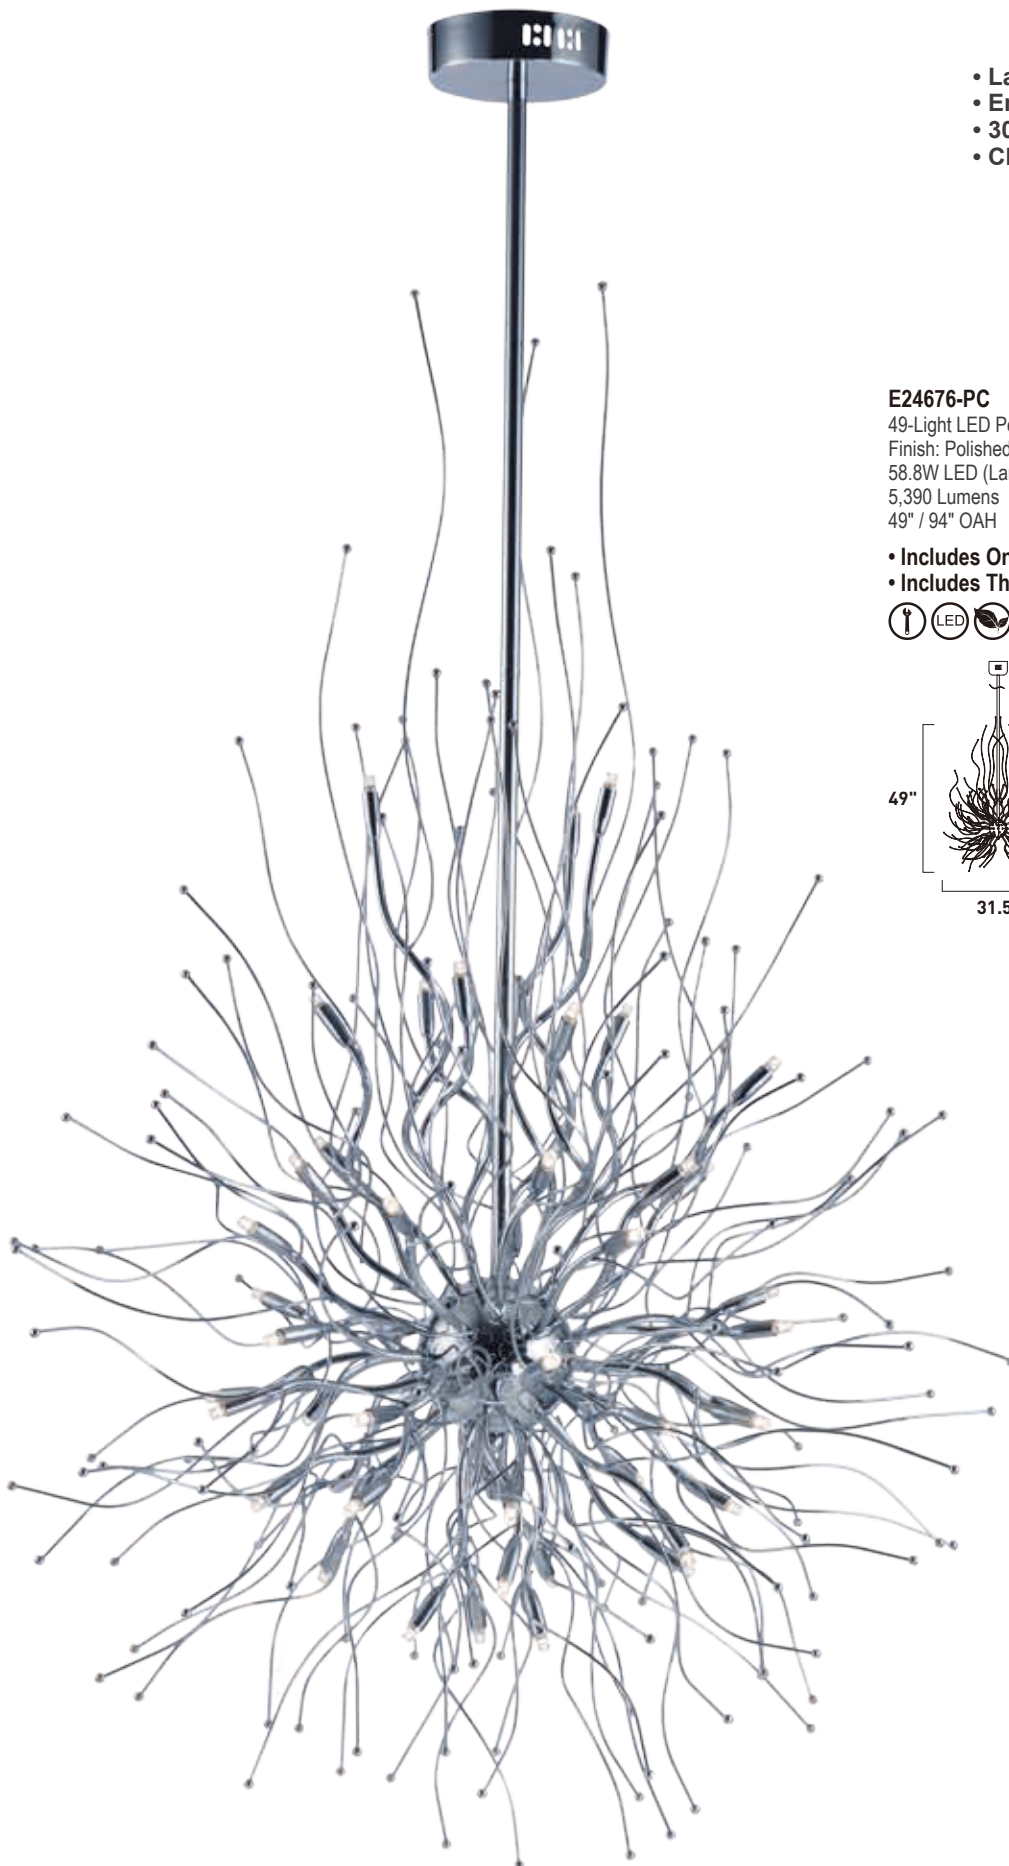

ORION

- Lamps Included
- Energy Efficient
- 3000K Color Temperature
- CRI 80+, dimmable

E24676-PC

49-Light LED Pendant
Finish: Polished Chrome
58.8W LED (Lamps Included)
5,390 Lumens
49" / 94" OAH

- Includes One 6" stem ESTR06206PC-DZ
- Includes Three 12" stems ESTR06212PC-DZ