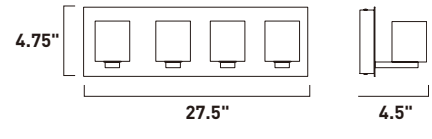

E32171-18PC
5-Light LED Bath Vanity
Finish: Polished Chrome
Glass: Clear/Frosted
11W LED (Lamps Included)
2,200 Lumens
HCO: 3.5"