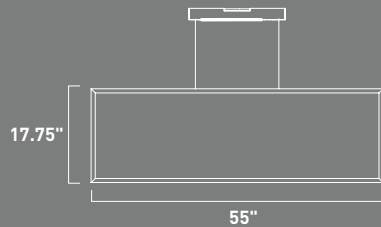

E22866-BZ, -MW
LED Pendant
Finish: See Images
51W LED (Lamps Included)
3,570 Lumens
20.25" / 137.75" OAH