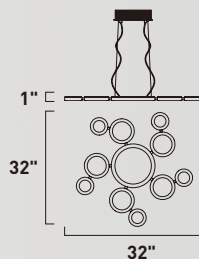

• Adjustable Die Cast rings to allow for unique design arrangements, and directional lighting.

TIMBALE

E21148-01PC

E21141-01PC

E21140-01PC

E21141-01PC
 1-Light Flush Mount
 Finish: Polished Chrome
 Glass: Acrylic
 10.8W LED (Lamps Included)
 972 Lumens