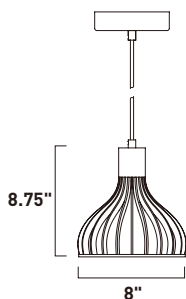

TURBO

E24562-75PC
LED Pendant
Finish: Polished Chrome
Glass: Clear Acrylic
8W LED PCB (Integrated)
560 Lumens
10" / 128.75" OAH