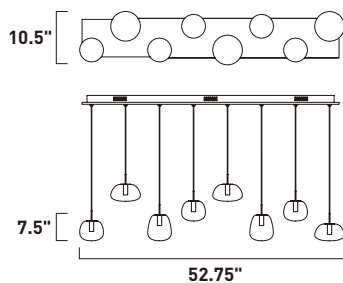

- Cloud-like forms of glass in Matte White finish
- Columns of LED inside glass provide soft, ambient light
- Available in three shapes with customizable multi-pendants
- 3000K Color Temperature
- CRI 80+

PUFFS

E21125-11WT
8-Light Pendant
Finish: Matte White
Glass: Matte White
38.4W LED PCB (Integrated)
2,688 Lumens
10" / 130" OAH