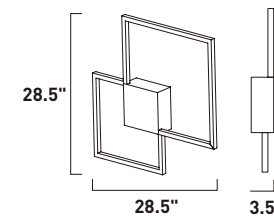

E21510-CHP
LED Wall Mount
Finish: Champagne
28W LED (Integrated)
1,960 Lumens
HCO: 16.75"
[Icons: LED, Dimmable, ADA]