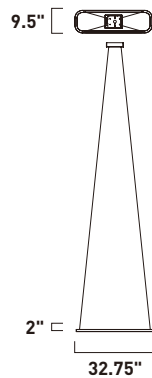

JIBE

E23204-MW
LED Pendant
Finish: Matte White
26W LED PCB (Integrated)
1,820 Lumens
19.75" / 122.75" OAH