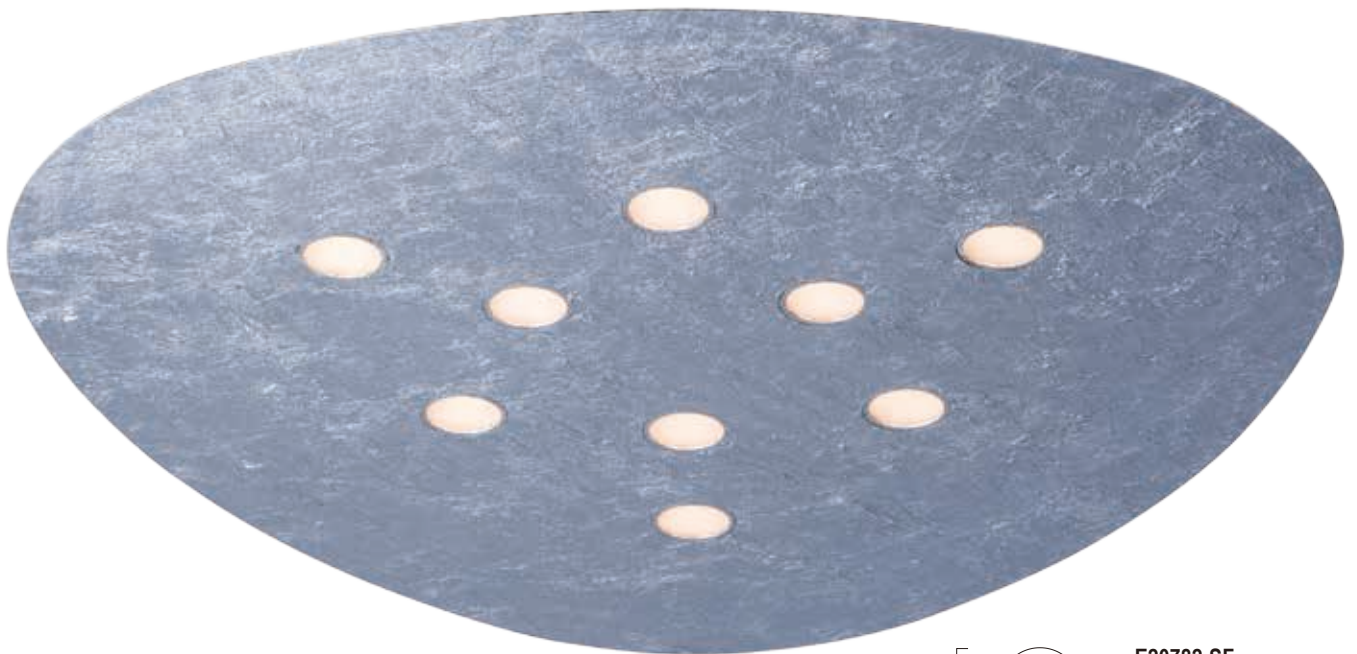

E20782-SF
9-Light LED Flush/Wall Mount
Finish: Silver Foil
9 x 5W LED (Lamps Included)
2,900 Lumens