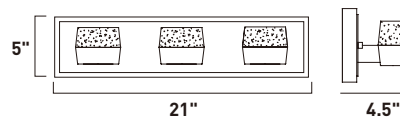

E22893-89BZ, -89PC
6-Light Bath Vanity
Finish: See Images
Glass: Etched/Bubble
6 x 3W LED (Lamps Included)
1,260 Lumens
HCO: 1.8"

E22894-89BZ, -89PC
8-Light Bath Vanity
Finish: See Images
Glass: Etched/Bubble
8 x 3W LED (Lamps Included)
1,680 Lumens
HCO: 1.8"