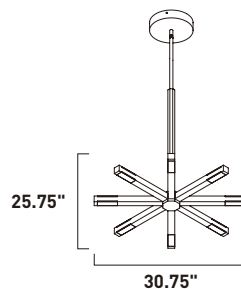

LED Pendant
Finish: See Images
36W LED (Integrated)
2,520 Lumens
27.5" / 73.25" OAH

- Includes One 6" stem
ESTR06206AL-JM, COF-JM, MW-JM
- Includes Three 12" stems
ESTR06212AL-JM, COF-JM, MW-JM

E21028-AL, -COF, -MW