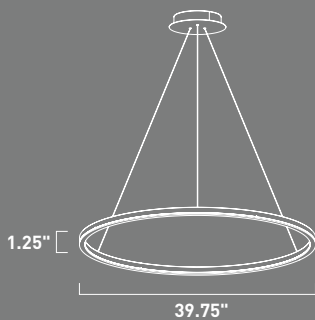

E22845-MW
LED Pendant
Finish: Matte White
Glass: Acrylic
51W LED (Integrated)
3,570 Lumens
12" / 121" OAH