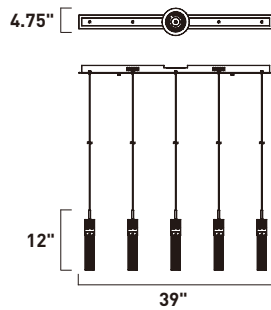

FIZZ III

E22764-89BZ, -89PC
5-Light Pendant
Finish: See Images
Glass: Etched/Bubble
5 x 7.5W LED (Lamps Included)
1,180 Lumens
14" / 120" OAH