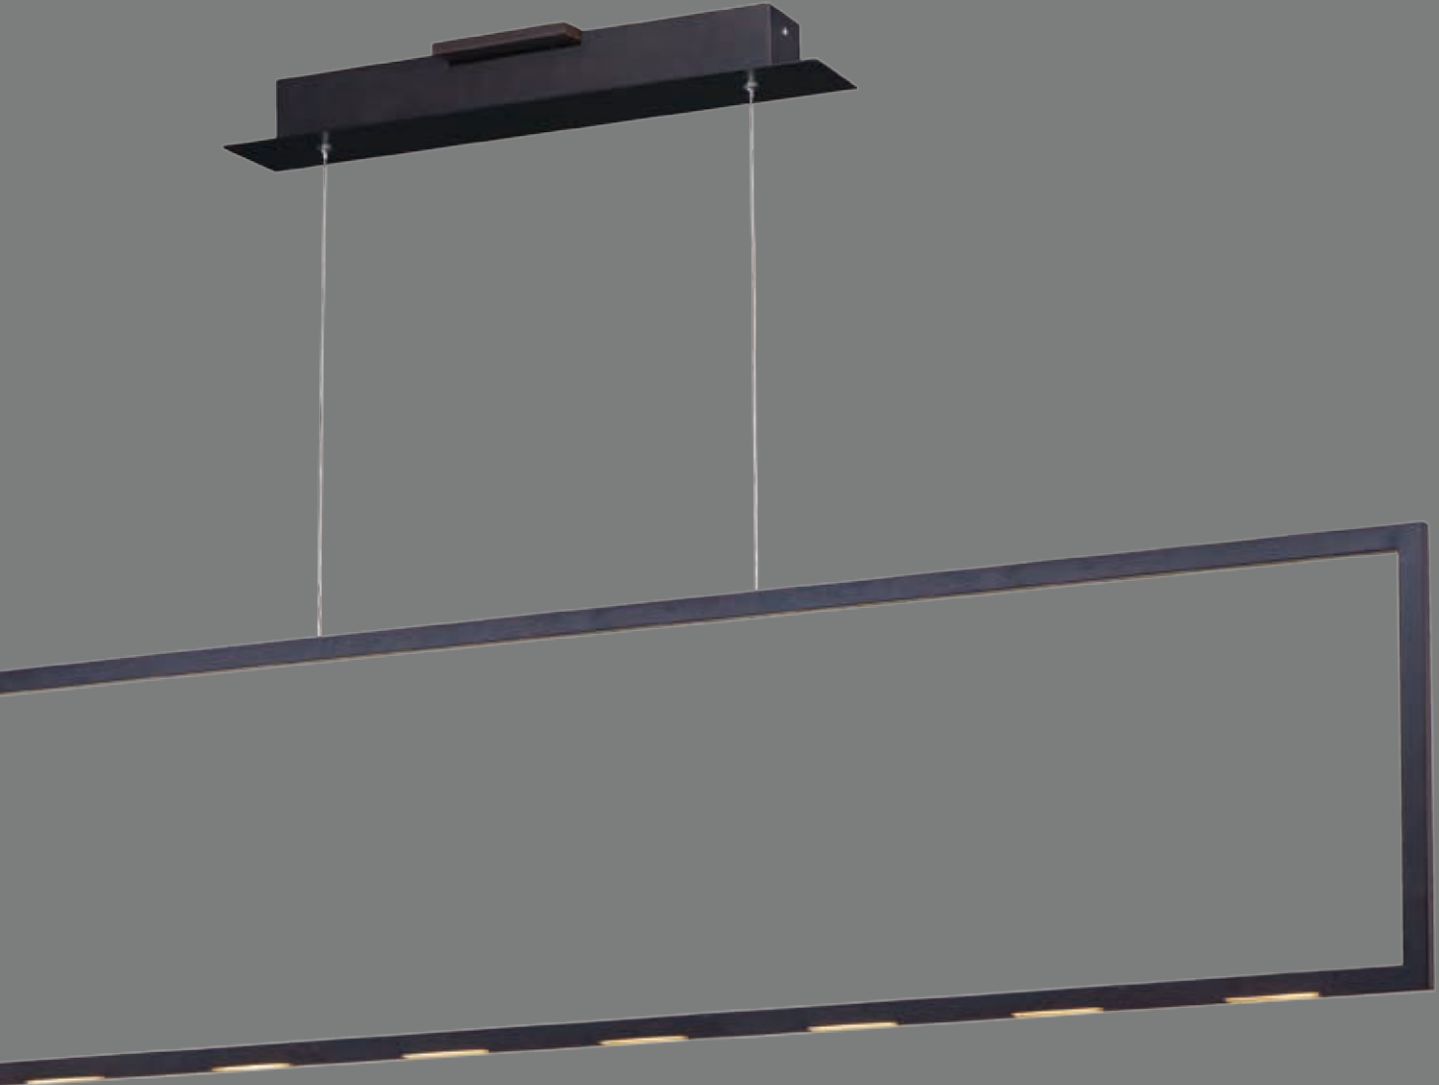

RHOMBUS

Large scale rectangular forms suspend gracefully in mid-air to fill a large space without a bulky appearance. LEDs are cleverly concealed in both the bottom and the top to provide a combination of up and down light. Available in your choice of Matte White or Bronze.