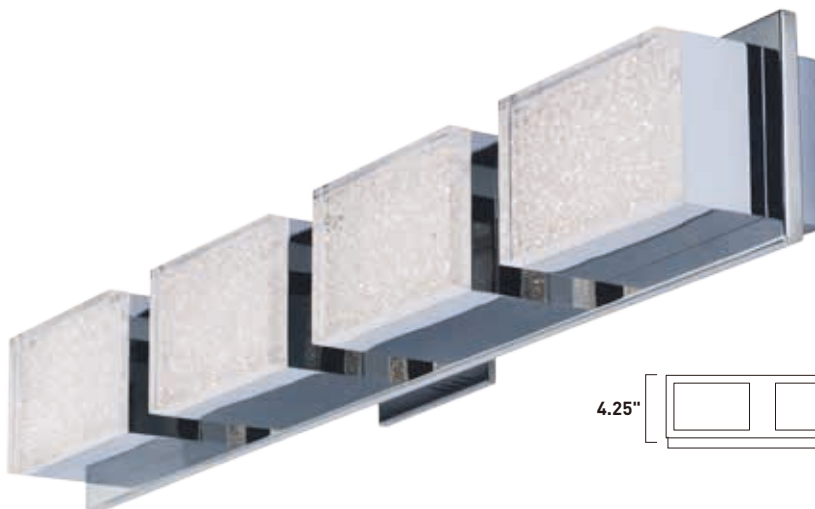

E24463-160COF, -160PC
3-Light LED Wall Mount
Finish: See Image
21.6W LED (Intergrated)
HCO: 2.25"
1,512 Lumens