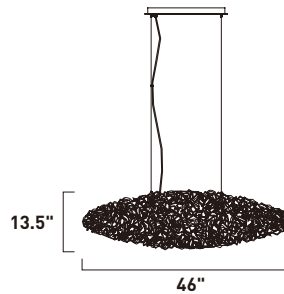

DAZED

E22578-PC
12-Light Pendant
Finish: Polished Chrome
12 x 20W G4 (Lamps Included)
3,120 Lumens
24.5" / 133.75" OAH