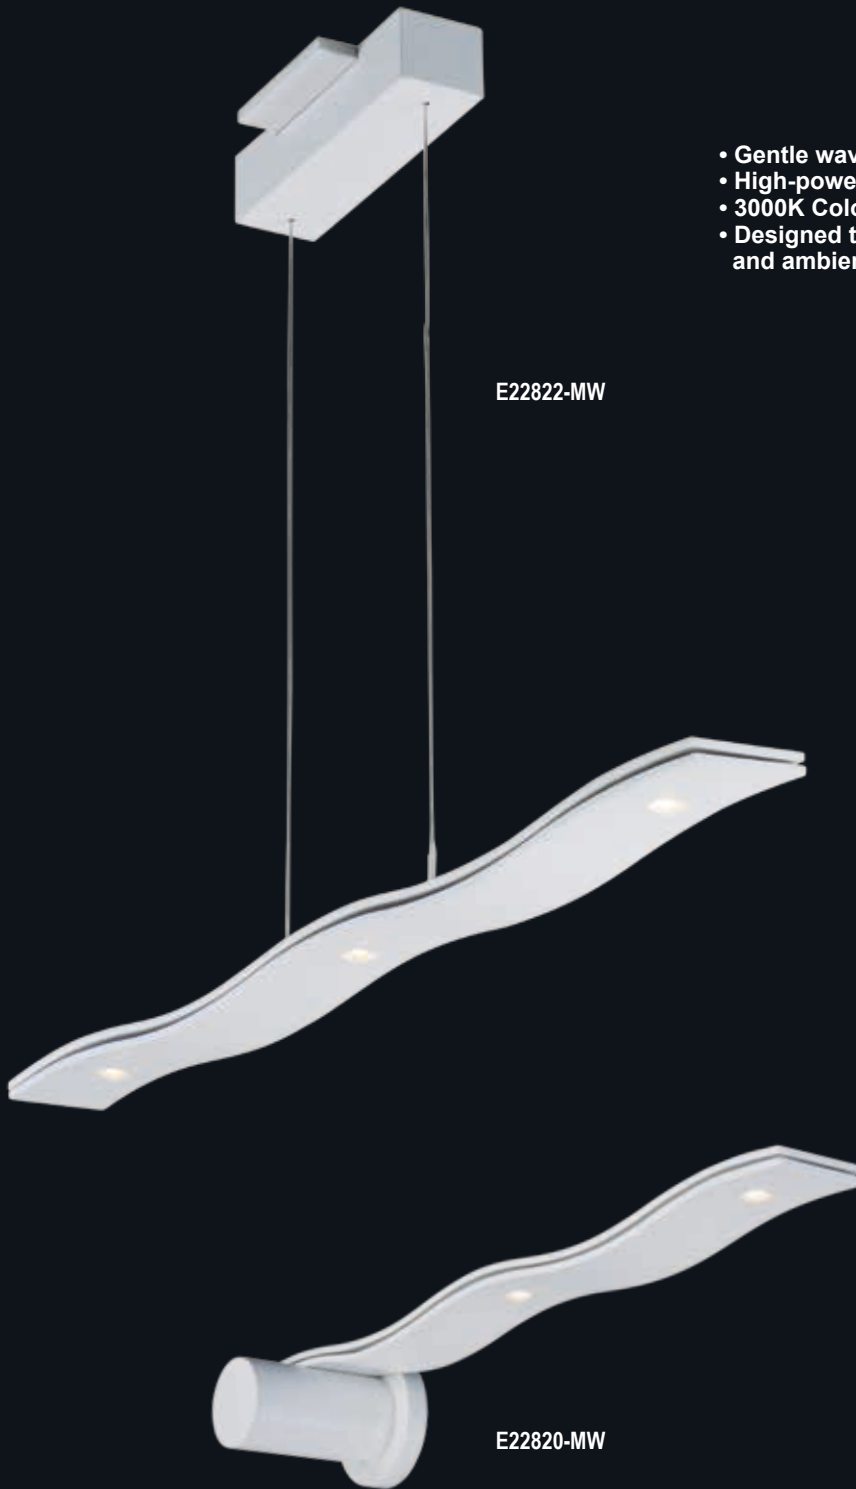

ROLLER

- Gentle waves of aluminum in Matte White finish
- High-powered integrated LED modules
- 3000K Color Temperature
- Designed to give ample down light and ambient up light

E22822-MW

E22820-MW

• Uplight