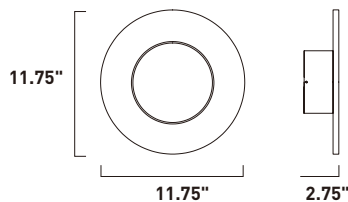

E41382-BZ, -WT
LED Outdoor Wall Mount
Finish: See Image
15W LED (Integrated)
1,050 Lumens
HCO: 6"

• Backlit Indirect