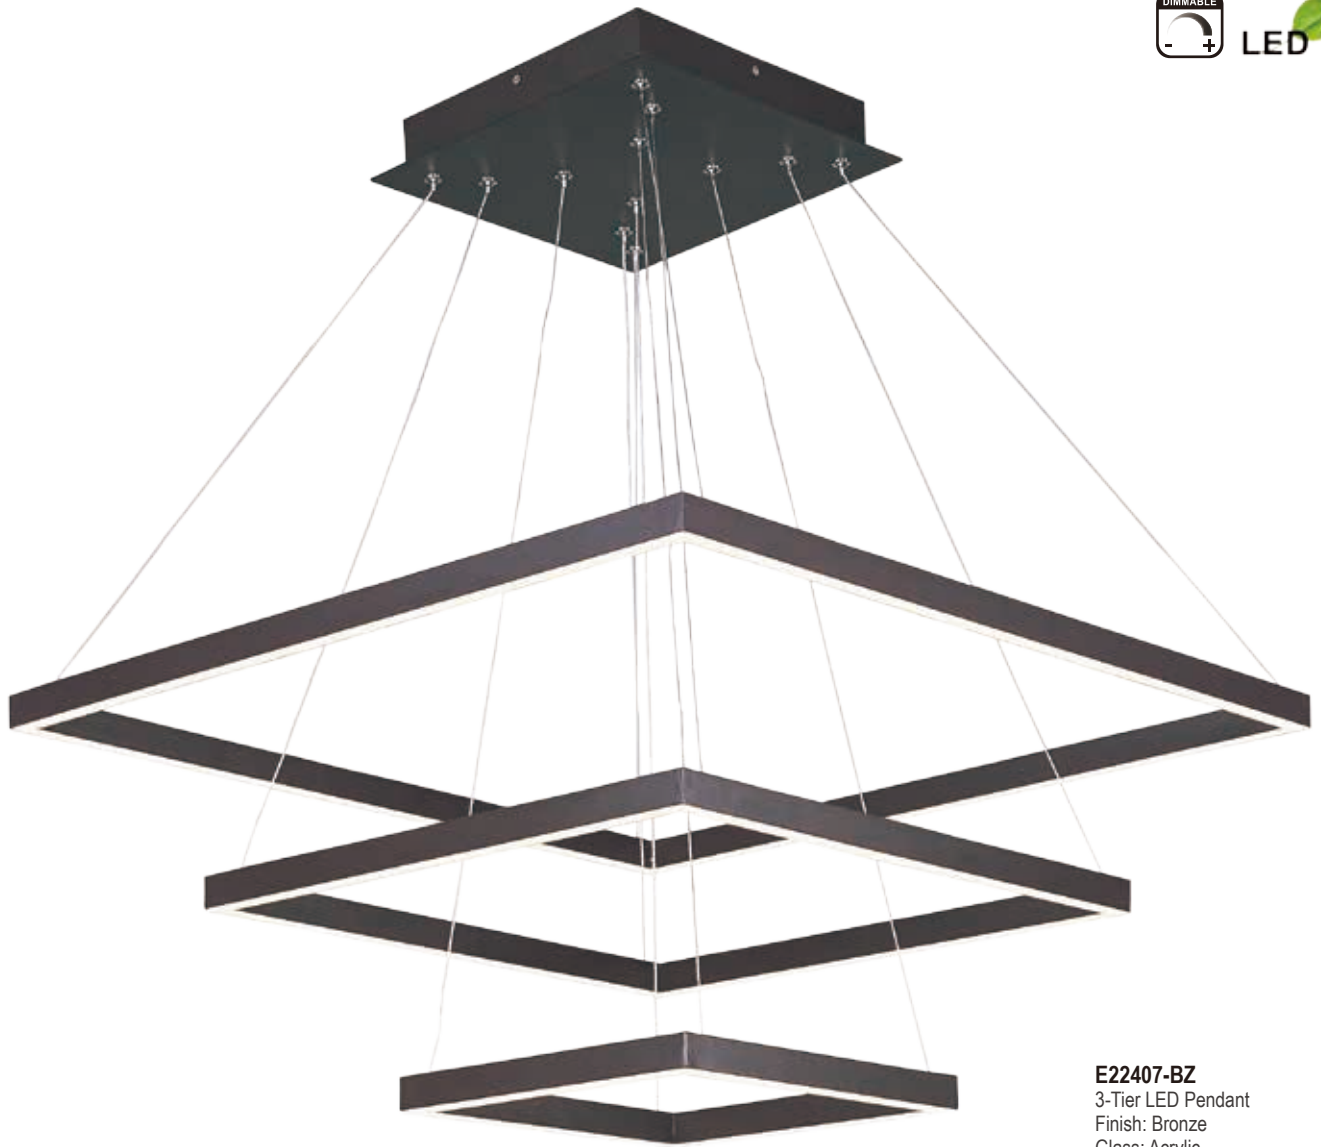

QUAD

- Adjustable connectors allowing for various combinations
- Extruded Aluminum
- 3000K Color temperature
- Dimmable LEDs