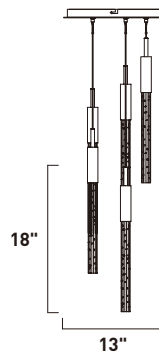

E32775-91BC, -118BRZ
5-Light Pendant
Finish: See Images
Glass: See Images
37.5W LED (Lamps Included)
1,230 Lumens
140" OAH