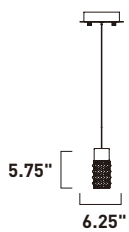

• Clear pressed glass, with a dimple pattern

POLKA

E20770-18PC

E20771-18PC
 1-Light Pendant
 Finish: Polished Chrome
 Glass: Clear
 1 x 3W COB LED (Integrated)
 330 Lumens
 8" / 128" OAH

E20773-18PC
 3-Light Pendant
 Finish: Polished Chrome
 Glass: Clear
 3 x 3W COB LED (Integrated)
 990 Lumens
 8" / 128" OAH