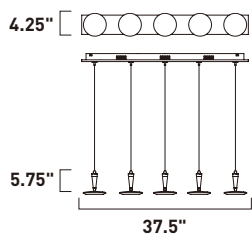

E21165-01PC, -01BZ
5-Light Pendant
Finish: See Image
Glass: Frosted Acrylic
5 x 7.2W LED (Lamps Included)
3,240 Lumens
5.75" / 126" OAH