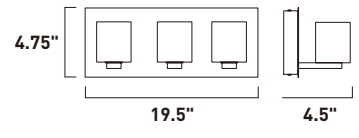

E32170-18PC
4-Light LED Bath Vanity
Finish: Polished Chrome
Glass: Clear/Frosted
8.8W LED (Lamps Included)
1,760 Lumens
HCO: 3.5"