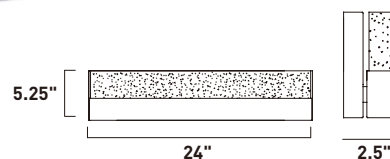

- Suitable for Damp Location
- ADA Approved

FIZZ III

E22755-89PC
2-Light Bath Vanity
Finish: Polished Chrome
Glass: Etched/Bubble
2 x 3W LED (Lamps Included)
420 Lumens

E22756-89PC
2-Light Bath Vanity
Finish: Polished Chrome
Glass: Etched/Bubble
2 x 15W LED (Lamps Included)
2,100 Lumens

E22757-89PC
2-Light Bath Vanity
Finish: Polished Chrome
Glass: Etched/Bubble
2 x 22W LED (Lamps Included)
3,000 Lumens