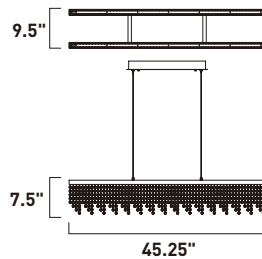

MIDNIGHT SHOWER

- Concealed LED light source
- Smoky crystal strands
- 3000k Color Temperature, CRI 80+, dimmable

E23098-138PC
LED Pendant
Finish: Polished Chrome
Glass: Smoky
40W LED (Integrated)
2,800 Lumens
12" / 123" OAH