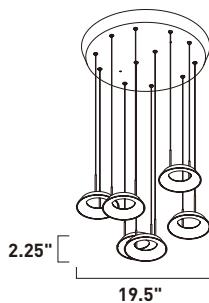

QUANTUM

- Black Aluminum pendants with tapered cylinder
- Open bottom and top to provide up and down-lighting
- White Acrylic diffuser
- CRI 80+

E20904-BK
LED Pendant
Finish: Black
Glass: Acrylic
41W LED (Integrated)
2,870 Lumens
4" / 122.75" OAH