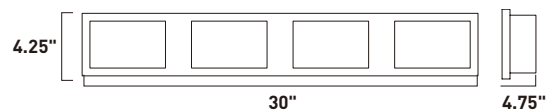

E24464-160COF, -160PC
4-Light LED Wall Mount
Finish: See Image
28.8W LED (Intergrated)
HCO: 2.25"
2,016 Lumens