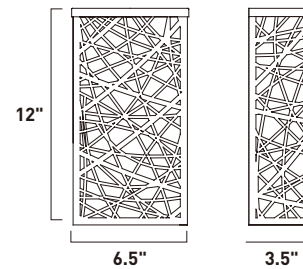

E21335-61BZ, -61PC
4-Light LED Medium Wall Sconce
Finish: See Images
Glass: Acrylic
4 x 6W LED (Lamps Included)
1,280 Lumens

- Made with Steel grade 304
- Suitable for Indoor or Outdoor Locations