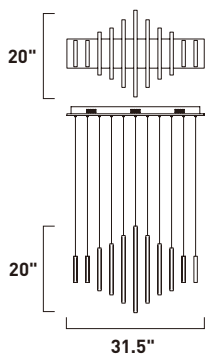

- Polished Chrome “hoops” adjustable to your preference
- LEDs mounted inward to provide indirect light
- 3000K Color Temperature
- CRI 80+

HOOPS

E22716-PC
11-Light Pendant
Finish: Polished Chrome
Glass: Acrylic
65.2W LED PCB (Integrated)
4,561 Lumens
23" / 143" OAH