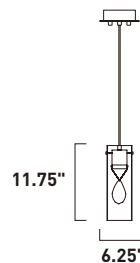

E21111-18PC
1-Light Pendant
Finish: Polished Chrome
Glass: Clear
1 x 3W COB LED (Integrated)
330 Lumens
14.5" / 132" OAH