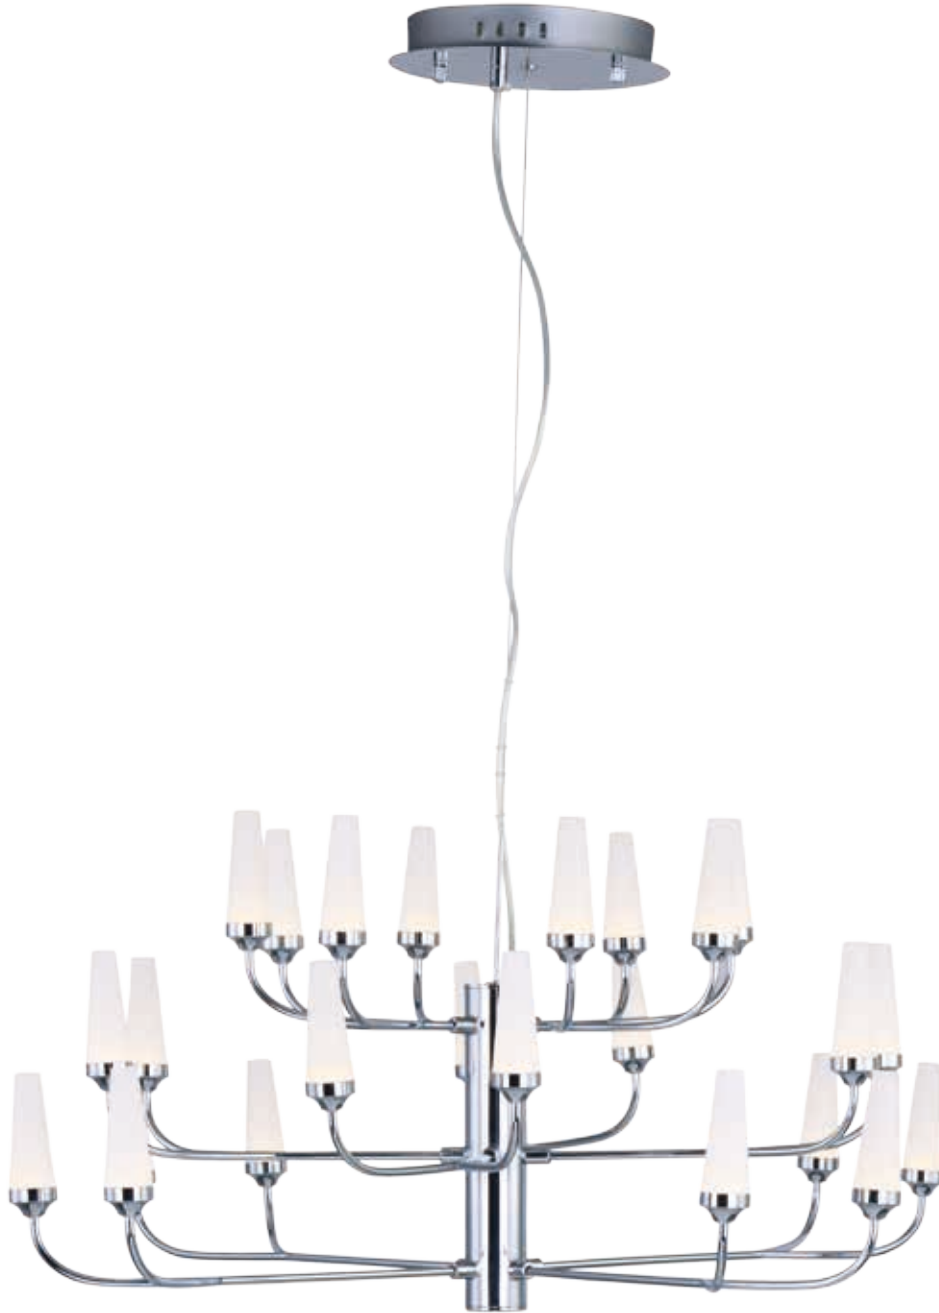

CANDELA

- Modern take on the traditional chandelier
- Cone shaped acrylic diffusers
- Finished in either Bronze or Polished Chrome
- 3000K Color Temperature, CRI 80+, dimmable

E24363-09BZ, -09PC

24-Light LED Pendant
Finish: See Image
Glass: Frost White
57.6W LED (Integrated)
4,032 Lumens
18" / 138" OAH