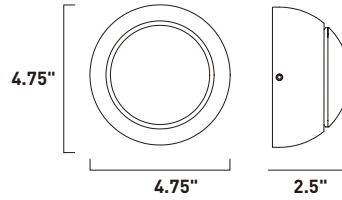

- Machined Aluminum
- Intergrated LED
- 3000K Color Temperature
- CRI 80

ALUMILUX LED

E41374-AL, -BZ
LED Outdoor Wall Mount
Finish: See Image
4W LED (Integrated)
280 Lumens
HCO: 2.25"

- Adjustable
- Indirect