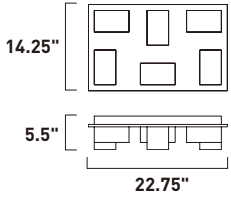

PIZZAZZ

E24467-160COF, -160PC

6-Light LED Flush Mount
Finish: See Image
43.2W LED (Intergrated)
3,024 Lumens