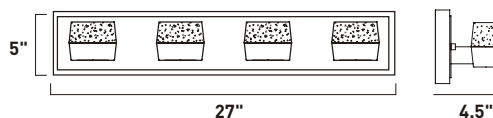

E22896-89BZ, -89PC
12-Light Bath Vanity
Finish: See Images
Glass: Etched/Bubble
12 x 3W LED (Lamps Included)
2,520 Lumens
HCO: 1.8"