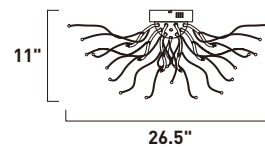

E24670-PC
20-Light LED Flush Mount
Finish: Polished Chrome
24W LED (Lamps Included)
2,200 Lumens