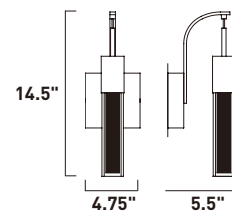

E22760-89BZ, -89PC
1-Light Wall Mount
Finish: See Images
Glass: Etched/Bubble
1 x 7.5W LED (Lamp Included)
235 Lumens
HCO: 7"