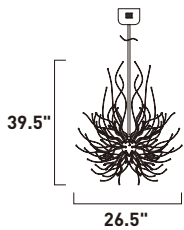

ORION

- Lamps Included
- Energy Efficient
- 3000K Color Temperature
- CRI 80+, dimmable

E24674-PC

39-Light LED Pendant
Finish: Polished Chrome
46.8W LED (Lamps Included)
4,290 Lumens
39.5" / 85" OAH

- Includes One 6" stem ESTR06206PC-DZ
- Includes Three 12" stems ESTR06212PC-DZ