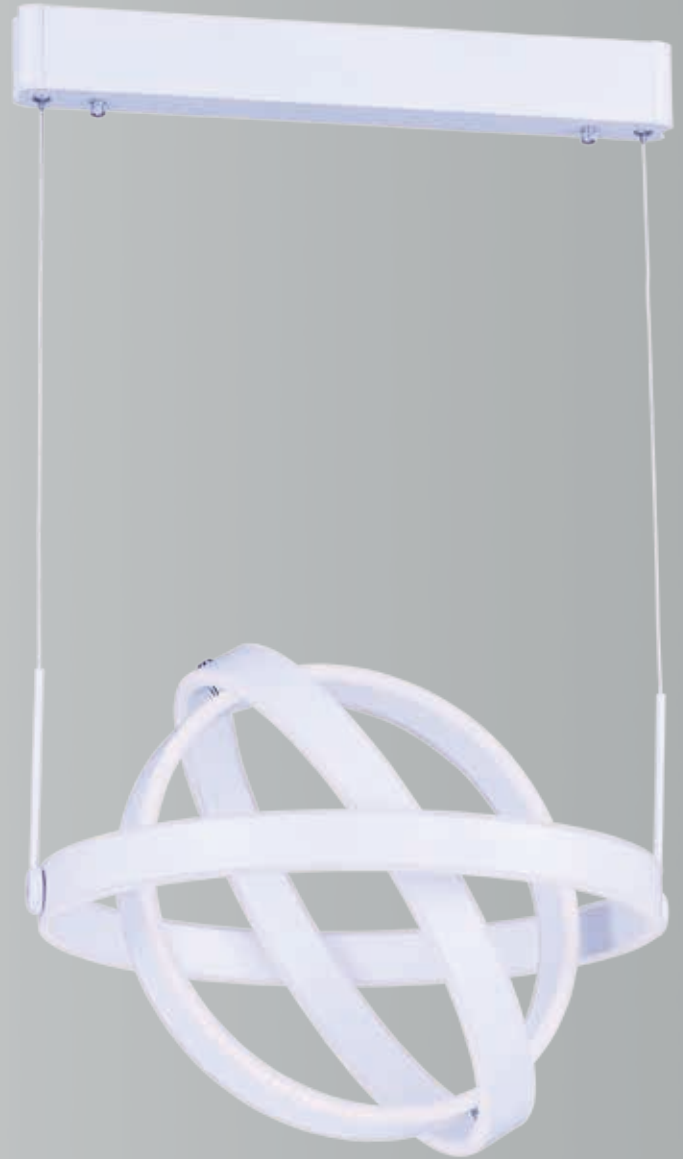

E24582-MW

E24580-MW
LED Flush Mount
Finish: Matte White
52.2W LED (Integrated)
3,654 Lumens

E24582-MW
LED Pendant
Finish: Matte White
52.2W LED (Integrated)
3,654 Lumens
21" / 141" OAH