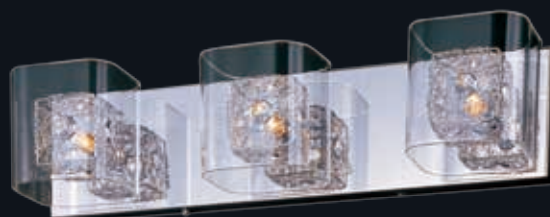

E22833-18SVPC, -18PCPC
3-Light Bath Vanity
Finish: Polished Chrome
Glass: Clear
3 x 40W G9 (Lamps Included)
1,500 Lumens
HCO: 2"