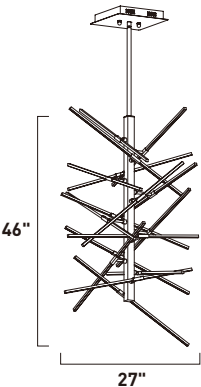

KRISS KROSS

- Thin strips of LED are housed in channels of Polished Chrome Aluminum
- Arranged in a crisscross formation to create functional sculptures of light
- Adjustable to create your own design
- 3000K Color Temperature
- CRI 80

E20697-PC
16-Light Pendant
Finish: Polished Chrome
91.2W LED (Integrated)
6,384 Lumens
52.25" / 84.5" OAH

- Includes One 6" stem **ESTR06206PC**
- Includes Three 12" stems **ESTR06212PC**