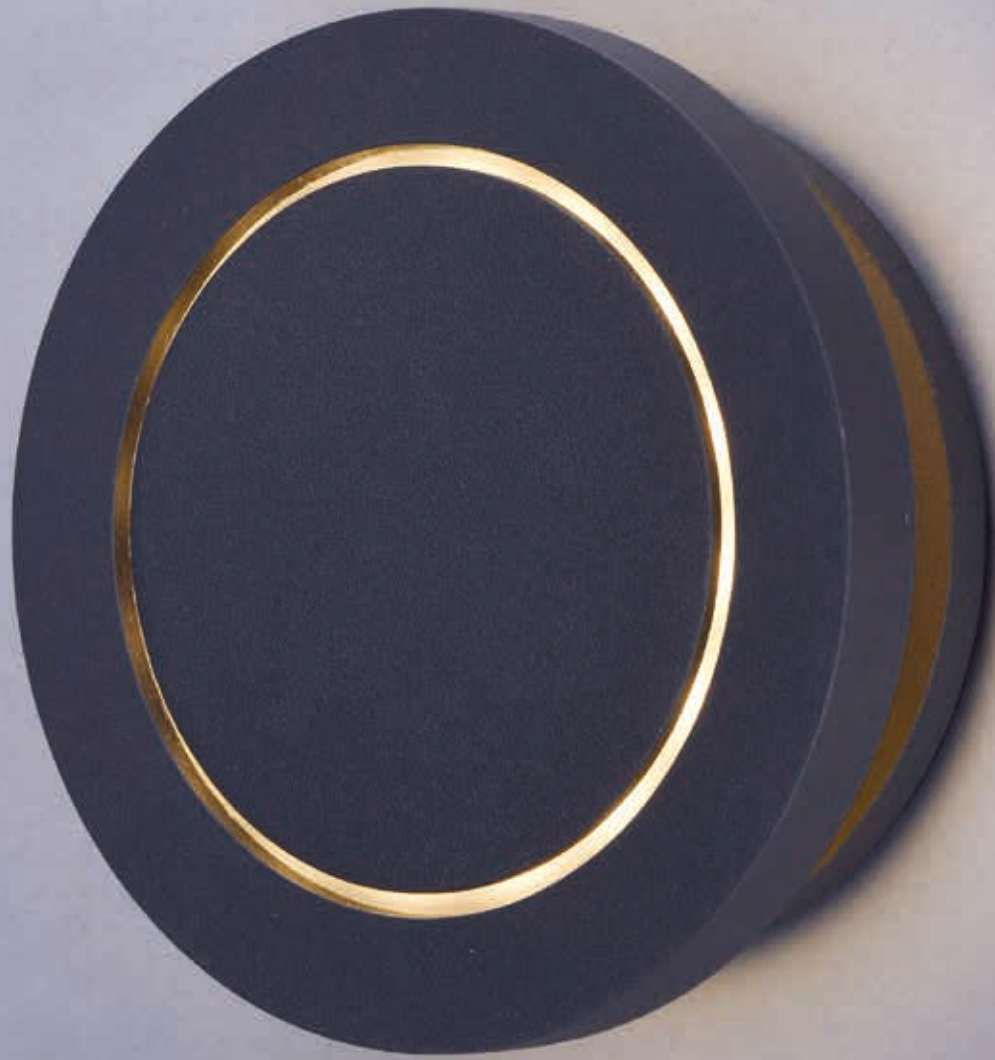

ALUMILUX LED

The Alumilux collection of high quality wall sconces are sure to impress. European inspired design, machined out of blocks of solid Aluminum, give these sconces both the look and quality expected for the discriminate buyer. High powered LEDs drive the light in dramatic fashion and many are approved for wet location applications.