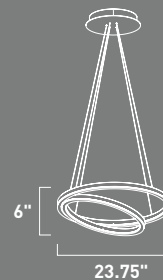

CIRQUE

- High-powered LED rings that fit into each other
- Ceiling Mounts also function as Wall Sconces
- 3000K Color Temperature
- CRI 80+