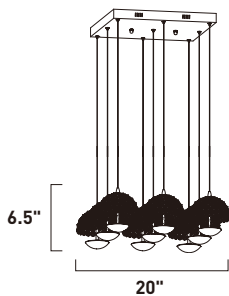

PARASOL

- Domes of Polished Chrome rings, inset with clear, beveled crystals
- Indirect, high powered LED's provide a gentle illumination

E24499-20PC
9-Light Pendant
Finish: Polished Chrome
Glass: Crystal
9 x 4W LED (Lamps Included)
2,880 Lumens
8" / 128" OAH