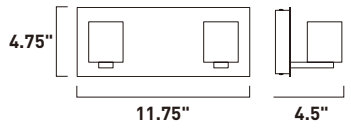

E32033-18PC
3-Light LED Bath Vanity
Finish: Polished Chrome
Glass: Clear/Frosted
6.6W LED (Lamps Included)
1,320 Lumens
HCO: 3.5"