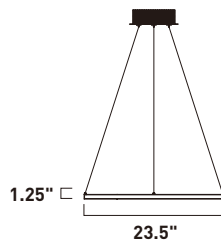

- Multiple arrangement options

E22714-PC
2-Tier Pendant
Finish: Polished Chrome
Glass: Acrylic
23W LED PCB (Integrated)
1,680 Lumens
12" / 130" OAH

HOOPS

- Polished Chrome “hoops” adjustable to your preference
- LEDs mounted inward to provide indirect light
- 3000K Color Temperature
- CRI 80+