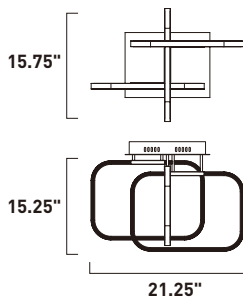

E24551-PC
LED Flush Mount
Finish: Polished Chrome
23.76W LED PCB (Integrated)
1,663 Lumens