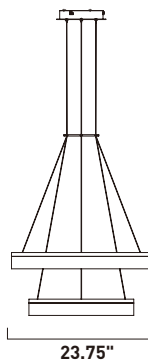

E22455-11BZ, -11MS
 2-Tier LED Pendant
 Finish: See Images
 Glass: Frost Acrylic
 40W LED (Integrated)
 2,800 Lumens
 35.75" / 51.5" OAH

E22453-11BZ, -11MS
 1-Tier LED Pendant
 Finish: See Images
 Glass: Frost Acrylic
 24W LED (Integrated)
 1,680 Lumens
 35.75" / 51.5" OAH