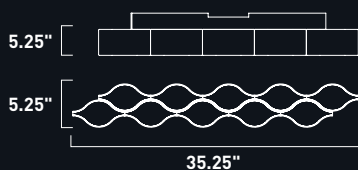

E24124-MW
LED PCB Flush/Wall Mount
Finish: Matte White
55W LED PCB (Integrated)
3,850 Lumens