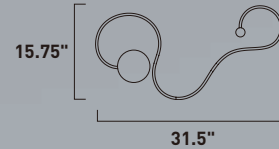

E24533-WT

LED Wall Mount
 Finish: White
 18W LED PCB (Integrated)
 1,260 Lumens
 HCO: 12.5"

E24532-WT

LED Wall Mount
 Finish: White
 13W LED PCB (Integrated)
 910 Lumens
 HCO: 9"

TIMBALE

A series of round Die Cast rings, finished in Polished Chrome, are edge lit with high quality LEDs. Many of the rings are adjustable, allowing for unique design arrangements and light to be directed where needed.