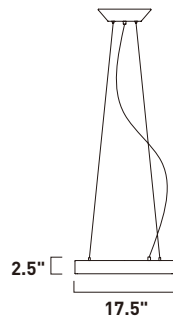

- Hidden high-powered LED source inside ring
- Internal Aluminum Reflector to direct light
- 3000K Color Temperature
- CRI 80

APOLLO

E20225-MW
LED Pendant
Finish: Matte White
21W LED (Integrated)
1,470 Lumens
8" / 128" OAH