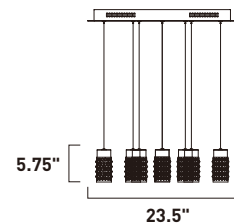

E20779-18PC
9-Light Pendant
Finish: Polished Chrome
Glass: Clear
9 x 3W COB LED (Integrated)
2,970 Lumens
8" / 128" OAH