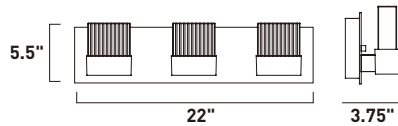

E22754-89PC
8-Light Bath Vanity
Finish: Polished Chrome
Glass: Etched/Bubble
8 x 3W LED (Lamps Included)
1,680 Lumens
HCO: 2.5"