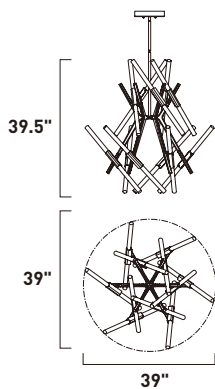

LIGHT SABER

E41436-75GM
24-Light LED Pendant
Finish: Gunmetal
Glass: Clear Acrylic
72W LED (Integrated)
5,040 Lumens
39.5" / 74" OAH

- Includes Two 6" stems ESTR07506GM-SG
- Includes Three 12" stems ESTR07512GM-SG