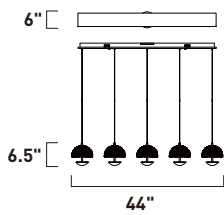

E24495-20PC
5-Light Pendant
Finish: Polished Chrome
Glass: Crystal
5 x 4W LED (Lamps Included)
1,600 Lumens
8" / 128" OAH