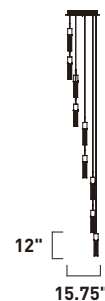

E22769-89BZ, -89PC
9-Light LED Pendant
Finish: See Images
Glass: Etched/Bubble
9 x 7.5W LED (Lamps Included)
2,214 Lumens
135" OAH