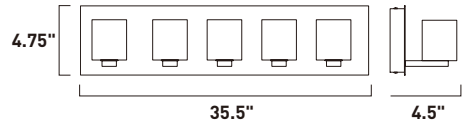

BLOCS LED

E32031-18PC
1-Light LED Wall Mount
Finish: Polished Chrome
Glass: Clear/Frosted
2.2W LED (Lamps Included)
440 Lumens
HCO: 3.5"

E32032-18PC
2-Light LED Wall Mount
Finish: Polished Chrome
Glass: Clear/Frosted
4.4W LED (Lamps Included)
880 Lumens
HCO: 3.5"

E32033-18PC
3-Light LED Bath Vanity
Finish: Polished Chrome
Glass: Clear/Frosted
6.6W LED (Lamps Included)
1,320 Lumens
HCO: 3.5"

E32170-18PC
4-Light LED Bath Vanity
Finish: Polished Chrome
Glass: Clear/Frosted
8.8W LED (Lamps Included)
1,760 Lumens
HCO: 3.5"

E32171-18PC
5-Light LED Bath Vanity
Finish: Polished Chrome
Glass: Clear/Frosted
11W LED (Lamps Included)
2,200 Lumens
HCO: 3.5"