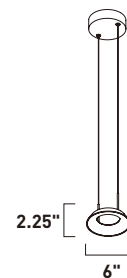

E20901-BK
LED Pendant
Finish: Black
Glass: Acrylic
7W LED (Integrated)
490 Lumens
4.25" / 123" OAH