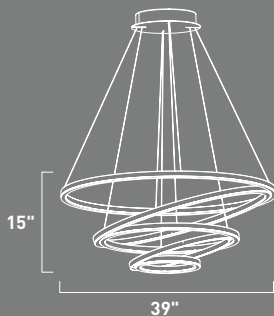

CIRQUE

- High-powered LED rings that fit into each other
- Ceiling Mounts also function as Wall Sconces
- 3000K Color Temperature
- CRI 80+