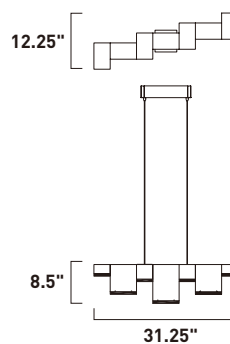

PIZZAZZ

- Rectangular cubes of Crystalline acrylic diffusers
- High powered LEDs deliver generous amounts of light
- 3000K Color Temperature, CRI 80+, dimmable