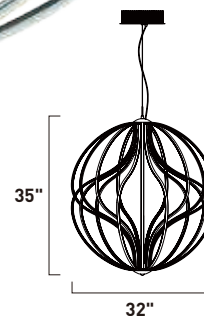

AURA

- Functional sculptures of illumination
- Fully dimmable high-powered LEDs
- Diodes visible to create contemporary look
- 3000K Color Temperature
- CRI 80+

E21178-PC
LED PCB Pendant
Finish: Polished Chrome
149W LED PCB (Integrated)
10,433 Lumens
38" / 158" OAH