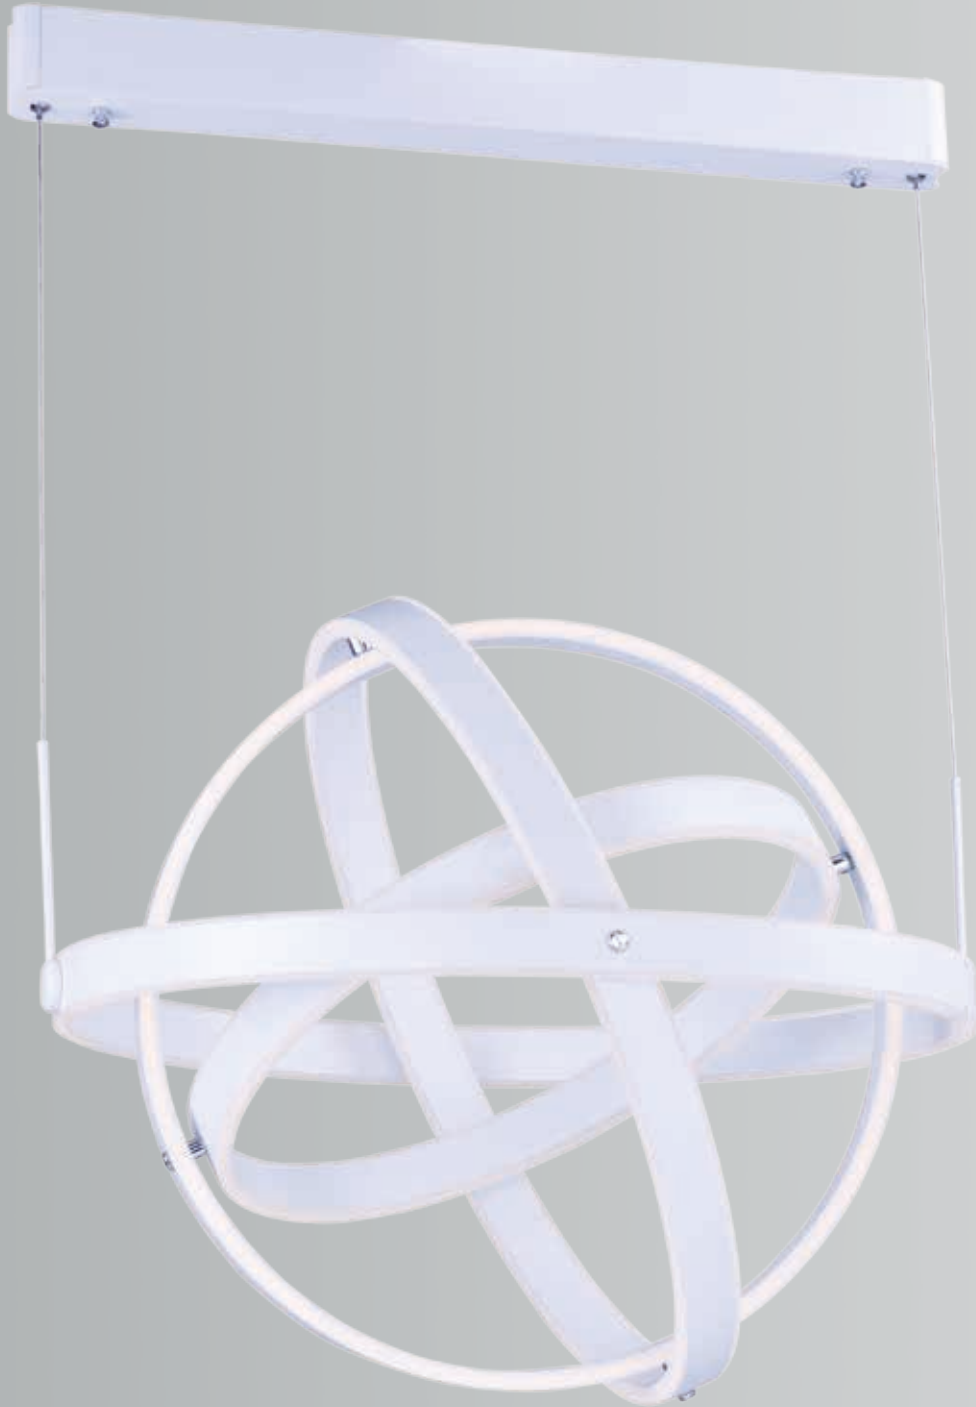

GYRO

- Rotatable bands finished in Matte White
- Strip of LED encased in frosted lens along edge
- 3000K Color Temperature, CRI 80+, dimmable

E24584-MW

LED Pendant
Finish: Matte White
92.52W LED (Integrated)
6,476 Lumens
27" / 147" OAH