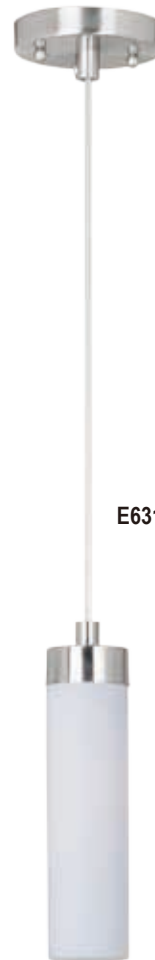

E63109-11SN

E63106-11SN
LED Wall Mount
Finish: Satin Nickel
Glass: Matte White
4 x 2.4W LED (Lamp Included)
672 Lumens
HCO:10"

- Glass is enclosed
- Suitable for Damp location