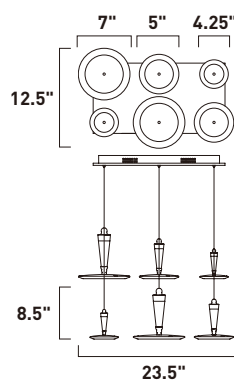

7"

HILITE

E21165-01PC

E21165-01PC, -01BZ
 5-Light Pendant
 Finish: See Image
 Glass: Frosted Acrylic
 5 x 7.2W LED (Lamps Included)
 3,240 Lumens
 5.75" / 126" OAH

E21166-01PC, -01BZ
 6-Light Pendant
 Finish: See Image
 Glass: Frosted Acrylic
 69.6W LED (Lamps Included)
 6,264 Lumens
 8.5" / 128" OAH