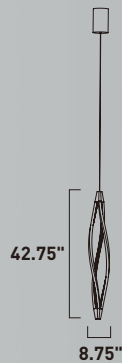

E41392-11MW
LED Pendant
Finish: Matte White
23W LED (Integrated)
1,610 Lumens
49.75" / 169.75" OAH