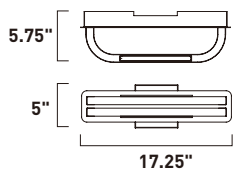

E23201-MW
LED Wall Mount
Finish: Matte White
7W LED PCB (Integrated)
490 Lumens
HCO: 5.75"