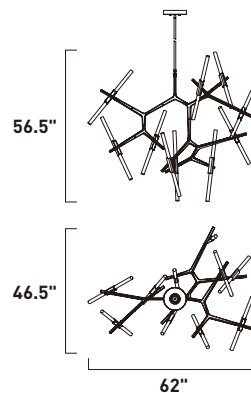

- Adjustable arms create individually unique forms
- Large scale pieces finished in gunmetal
- Laser cut pattern within aluminum diffusers to illuminate enclosed LED modules
- 3000K Color Temperature, CRI 80+, dimmable

LIGHT SABER

E41438-75GM

20-Light LED Pendant
Finish: Gunmetal
Glass: Clear Acrylic
60W LED (Integrated)
4,200 Lumens
56.5" / 101" OAH

- Includes Two 6" stems ESTR07506GM-SG
- Includes Three 12" stems ESTR07512GM-SG