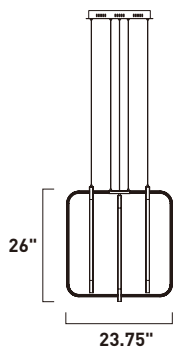

SQUARED

- Both direct and Indirect LED Lighting
- Various squares of Polished Chrome metal sculptures
- Dimmable Integrated LEDs
- 3000K Color Temperature
- CRI 80+

E24555-PC
LED Pendant
Finish: Polished Chrome
77.4W LED PCB (Integrated)
5,418 Lumens
28.25" / 148.25" OAH