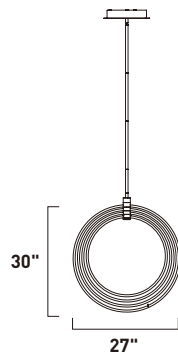

E24048-BZ
LED Pendant
Finish: Bronze
80W LED PCB (Integrated)
3,675 Lumens
39.25" / 75.25" OAH

- Includes One 6" extension stem ESTR06206BZ-JM
- Includes Two 12" extension stems ESTR06212BZ-JM
- Includes One 12" extension stem w/"U" Joint ESTR06212BZS-JM