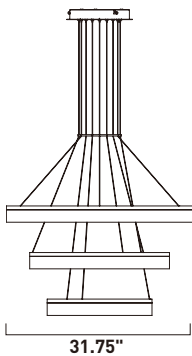

E22456-11BZ, -11MS
3-Tier LED Pendant
Finish: See Images
Glass: Frost Acrylic
70W LED (Integrated)
4,900 Lumens
35.75" / 109" OAH