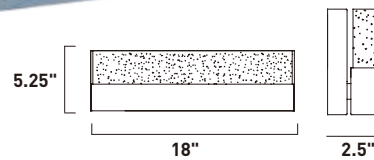

E22757-89PC
2-Light Bath Vanity
Finish: Polished Chrome
Glass: Etched/Bubble
2 x 22W LED (Lamps Included)
3,000 Lumens