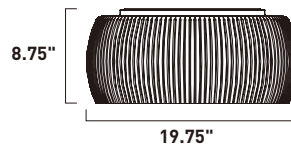

E21403-81PC

6-Light Flush Mount
Finish: Polished Chrome
Glass: Mirror Chrome
6 x 40W G9 (Lamps Included)
3,000 Lumens