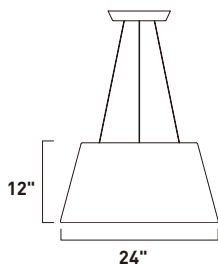

QUANTUM

- Black Aluminum pendants with tapered cylinder
- Open bottom and top to provide up and down-lighting
- White Acrylic diffuser
- CRI 80+

E20908-BK
LED Pendant
Finish: Black
Glass: Acrylic
2 x 40W LED (Integrated)
5,600 Lumens
13.5" / 133.5" OAH