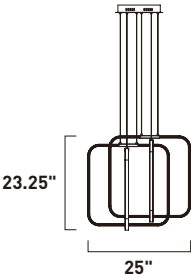

E24554-PC
LED Pendant
Finish: Polished Chrome
50.4W LED PCB (Integrated)
3,528 Lumens
25.25" / 145.25" OAH