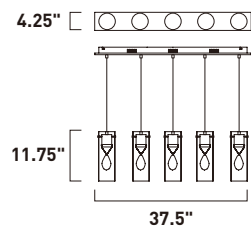

SOLITAIRE

- COB LED Technology
- 3000K Color Temperature
- CRI-80

E21115-18PC

5-Light Pendant
Finish: Polished Chrome
Glass: Clear
5 x 3W COB LED (Integrated)
1,650 Lumens
14.5" / 132" OAH