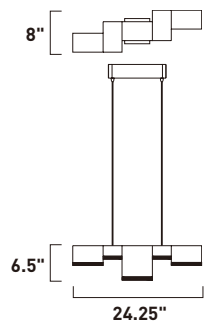

PIZZAZZ

- Rectangular cubes of Crystalline acrylic diffusers
- High powered LEDs deliver generous amounts of light
- 3000K Color Temperature, CRI 80+, dimmable

E24466-160COF, -160PC
7-Light LED Pendant
Finish: See Image
50.4W LED (Intergrated)
3,528 Lumens
12" / 132" OAH