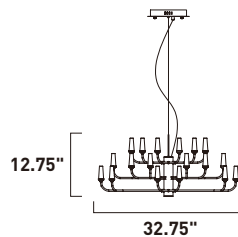

Finish: See Image

Glass: Frost White

72W LED (Integrated)

5,040 Lumens

21.25" / 141.25" OAH

CANDELA

E24365-09BZ, -09PC

36-Light LED Pendant
Finish: See Image
Glass: Frost White
43.2W LED (Integrated)
3,024 Lumens
15.75" / 135.75" OAH