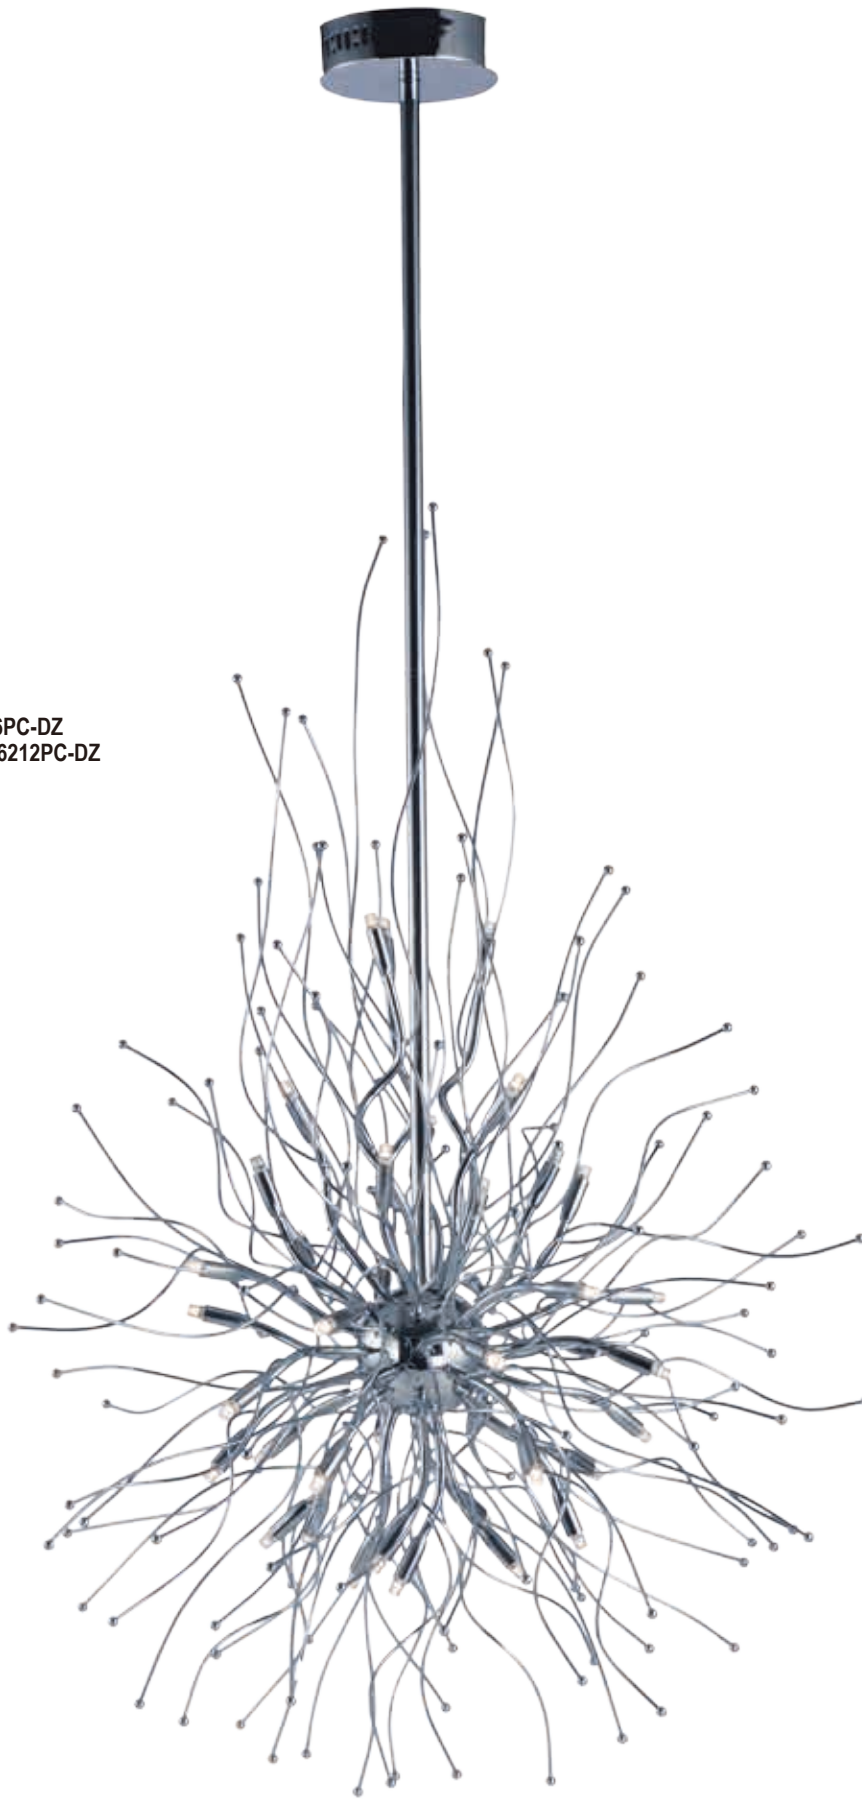

ORION

- Lamps Included
- Energy Efficient
- 3000K Color Temperature
- CRI 80+, dimmable

E24674-PC

39-Light LED Pendant
Finish: Polished Chrome
46.8W LED (Lamps Included)
4,290 Lumens
39.5" / 85" OAH

- Includes One 6" stem ESTR06206PC-DZ
- Includes Three 12" stems ESTR06212PC-DZ