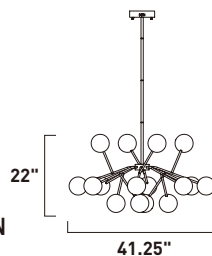

E24284-24BZ

E24286-24PC

E24284-24BZ, -24PC

12-Light LED Pendant
 Finish: See Image
 Glass: Clear
 28.8W LED (Integrated)
 2,016 Lumens
 24.5" / 54" OAH

- Includes One 6" stem ESTR06006BZ-AN, PC-AN
- Includes Three 12" stems ESTR06012BZ-AN, PC-AN

E24286-24BZ, -24PC

16-Light LED Pendant
 Finish: See Image
 Glass: Clear
 38.4W LED (Integrated)
 2,688 Lumens
 27.25" / 57" OAH

- Includes One 6" stem ESTR06006BZ-AN, PC-AN
- Includes Three 12" stems ESTR06012BZ-AN, PC-AN