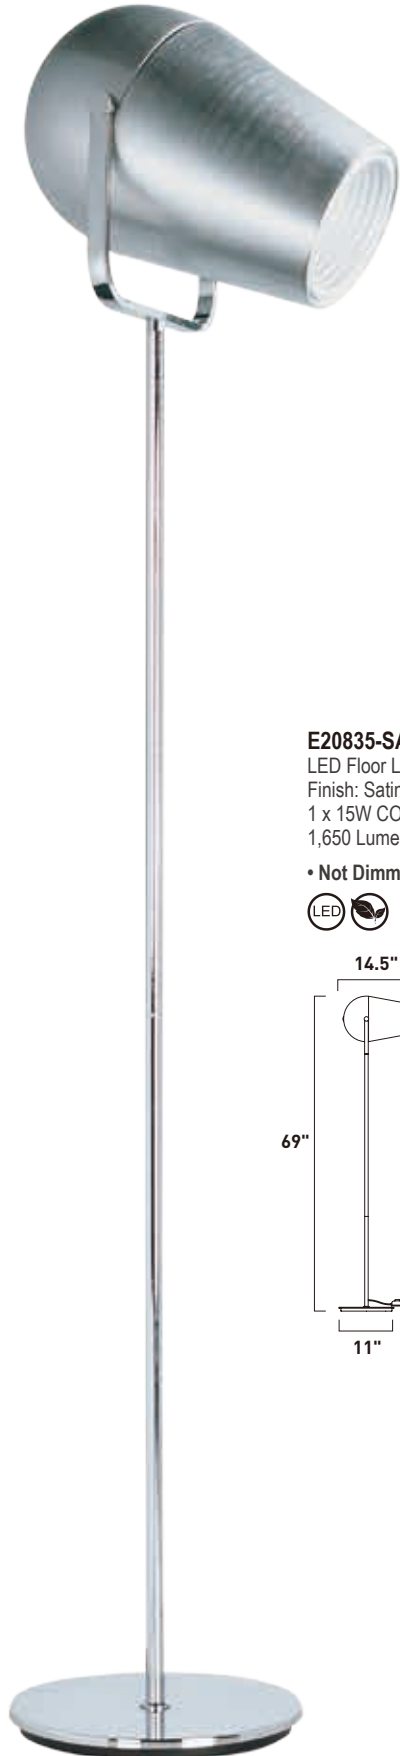

- COB technology
- Dimmable 15 watt LED
- Satin Aluminum finish, Chrome hardware accents
- 3000K Color Temperature

STAGE

- Not Dimmable