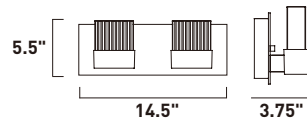

E22752-89PC
4-Light Bath Vanity
Finish: Polished Chrome
Glass: Etched/Bubble
4 x 3W LED (Lamps Included)
840 Lumens
HCO: 2.5"

E22753-89PC
6-Light Bath Vanity
Finish: Polished Chrome
Glass: Etched/Bubble
6 x 3W LED (Lamps Included)
1,260 Lumens
HCO: 2.5"