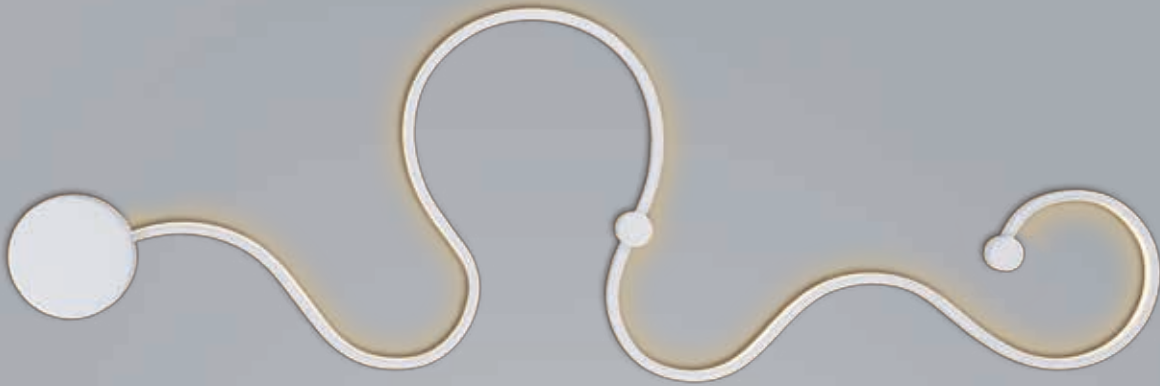

- Flat White pre-bent aluminum channel
- Both functional and decorative LED Strips
- 3000K Color Temperature
- CRI 80+

SERPENT

E24533-WT