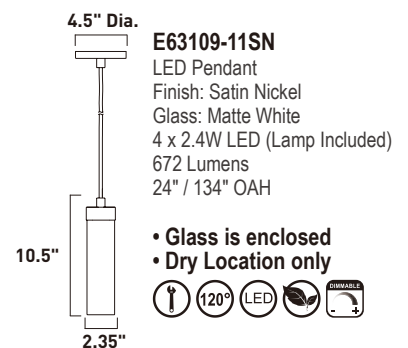

E63109-11SN
LED Pendant
Finish: Satin Nickel
Glass: Matte White
4 x 2.4W LED (Lamp Included)
672 Lumens
24" / 134" OAH

- Glass is enclosed
- Dry Location only