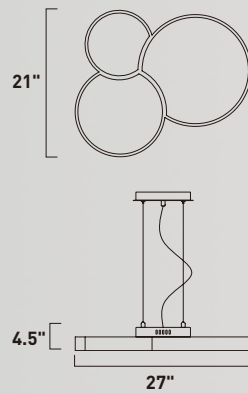

MW Matte White

E22864-BZ, -MW
LED Pendant
Finish: See Images
43W LED (Lamps Included)
3,010 Lumens
17" / 134.5" OAH

• Uplight

• Downlight

E20175-11MS
3-Light Pendant
Finish: Metallic Silver
Glass: Matte White
64.2W LED (Lamps Included)
4,494 Lumens
10" / 130" OAH