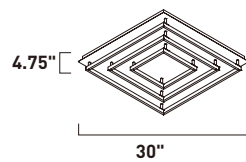

QUAD

- Adjustable connectors allowing for various combinations
- Extruded Aluminum
- 3000K Color temperature
- Dimmable LEDs

E22408-BZ
LED Flush Mount
Finish: Bronze
Glass: Acrylic
100W LED (Integrated)
6,500 Lumens