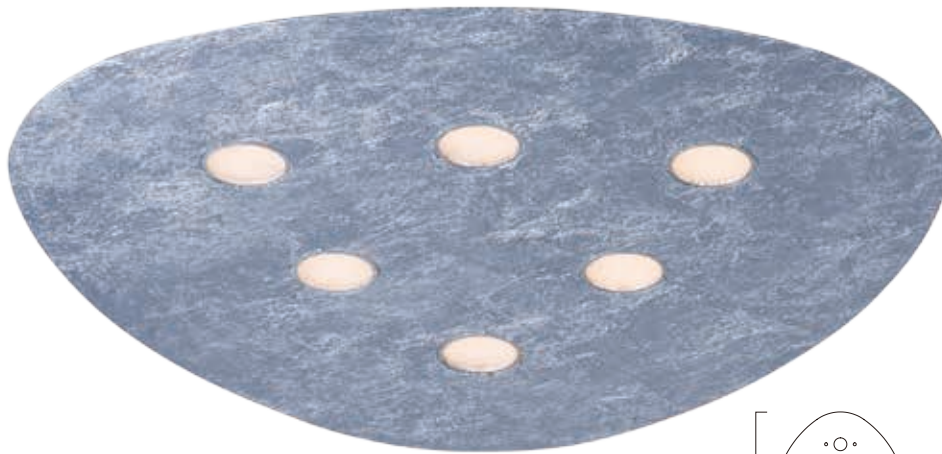

- 3000K Color Temperature
- High Powered, 5 Watt LED Modules
- Flat Aluminum palette finished in Silver Foil paint
- Dimmable
- CRI 80+

PALETTE

E20781-SF
6-Light LED Flush/Wall Mount
Finish: Silver Foil
6 x 5W LED (Lamps Included)
2,100 Lumens