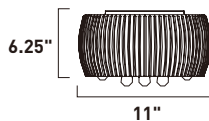

E21399-81PC

3-Light Flush Mount
Finish: Polished Chrome
Glass: Mirror Chrome
3 x 40W G9 (Lamps Included)
1,500 Lumens