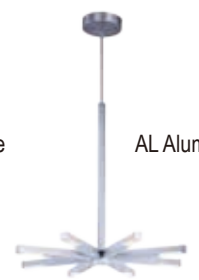

MW Matte White

AL Aluminum