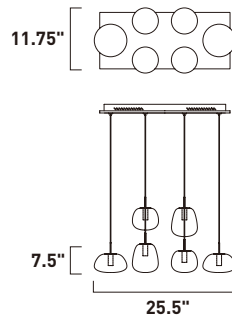

E21124-11WT
6-Light Pendant
Finish: Matte White
Glass: Matte White
28.8W LED PCB (Integrated)
2,016 Lumens
10" / 130" OAH

PUFFS

E21121-11WT

E21120-11WT

E21122-11WT

E21121-11WT
 1-Light Pendant
 Finish: Matte White
 Glass: Matte White
 4.8W LED PCB (Integrated)
 336 Lumens
 10" / 130" OAH