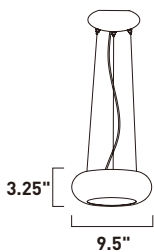

E22591-PC
1-Light Pendant
Finish: Polished Chrome
1 x 16W LED (Lamp Included)
1,120 Lumens
4.75" / 124.25" OAH