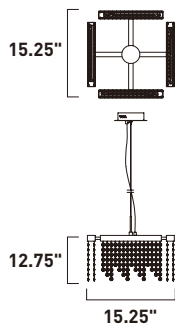

MIDNIGHT SHOWER