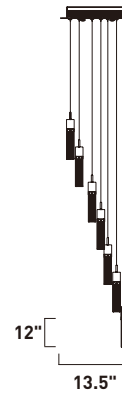

E22767-89BZ, -89PC
7-Light Pendant
Finish: See Images
Glass: Etched/Bubble
7 x 7.5W LED (Lamps Included)
1,675 Lumens
135" OAH