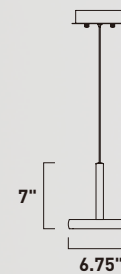

TIMBALE

- Die Cast finished in Polished Chrome
- Edge lit with High quality LEDs
- Adjustable rings for directional lighting
- 3000K Color Temperature

E21144-01PC
7-Light Pendant
Finish: Polished Chrome
Glass: Acrylic
56.4W LED (Lamps Included)
5,076 Lumens
24" / 42.25" OAH

• Telescopic Stem

E21142-01PC
1-Light Pendant
Finish: Polished Chrome
Glass: Acrylic
10.8W LED (Lamps Included)
972 Lumens
8.5" / 128.5" OAH

• Adjustable Die Cast rings to allow for unique design arrangements, and directional lighting.