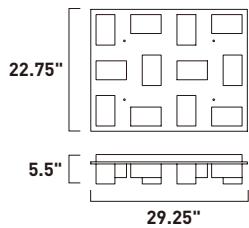

E24469-160COF, -160PC

12-Light LED Flush Mount
Finish: See Image
86.4W LED (Intergrated)
6,048 Lumens