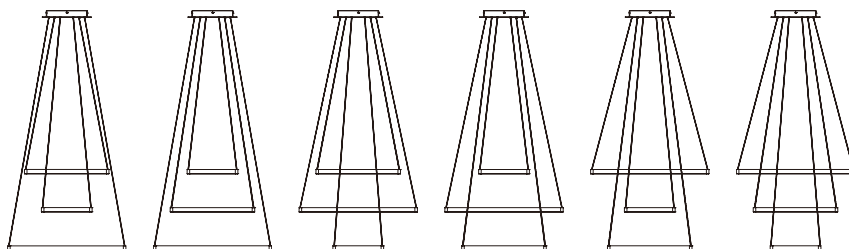

E22407-BZ
3-Tier LED Pendant
Finish: Bronze
Glass: Acrylic
100W LED (Integrated)
7,000 Lumens
20.5" / 47.25" OAH

• Can be arranged in different sequences