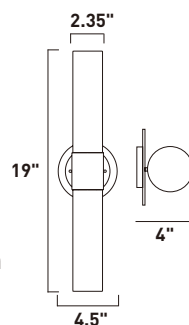

E63106-11SN
LED Wall Mount
Finish: Satin Nickel
Glass: Matte White
4 x 2.4W LED (Lamp Included)
672 Lumens
HCO:10"

- Glass is enclosed
- Suitable for Damp location

E63107-11SN
LED Wall Mount
Finish: Satin Nickel
Glass: Matte White
8 x 2.4W LED (Lamp Included)
1,344 Lumens
HCO:2.5"

- Glass is enclosed
- Suitable for Damp location