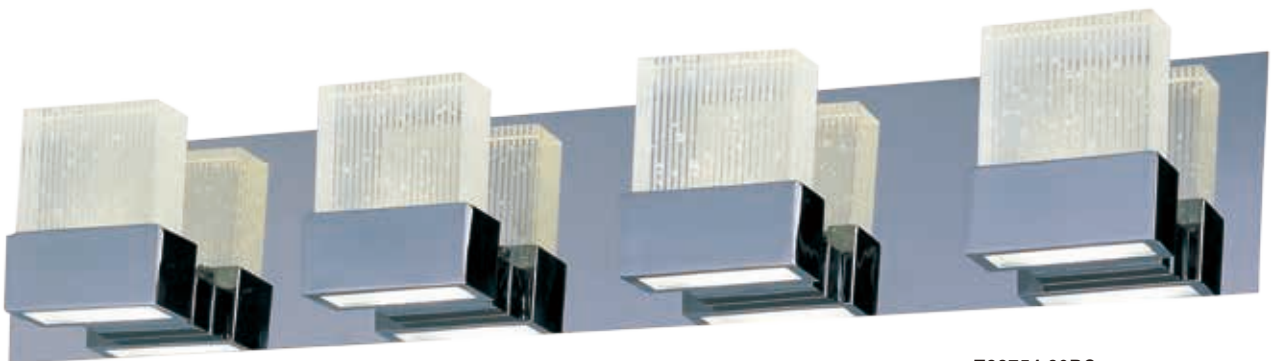

E22754-89PC
8-Light Bath Vanity
Finish: Polished Chrome
Glass: Etched/Bubble
8 x 3W LED (Lamps Included)
1,680 Lumens
HCO: 2.5"