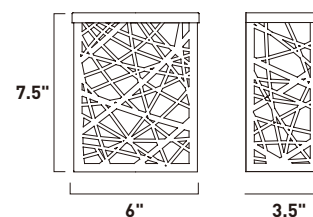

E21333-61BZ, -61PC
2-Light LED Small Wall Sconce
Finish: See Images
Glass: Acrylic
2 x 6W LED (Lamps Included)
640 Lumens

- Made with Steel grade 304
- Suitable for Indoor or Outdoor Locations