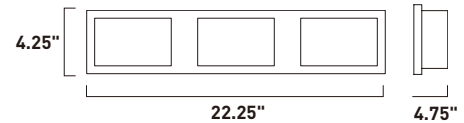

E24463-160COF, -160PC
3-Light LED Wall Mount
Finish: See Image
21.6W LED (Intergrated)
HCO: 2.25"
1,512 Lumens