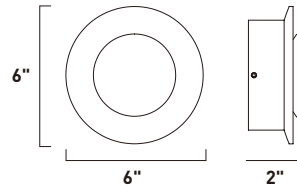

E41376-WT
LED Wall Mount
Finish: White
4W LED (Integrated)
280 Lumens
HCO: 3"

- Indoor Only
- Indirect