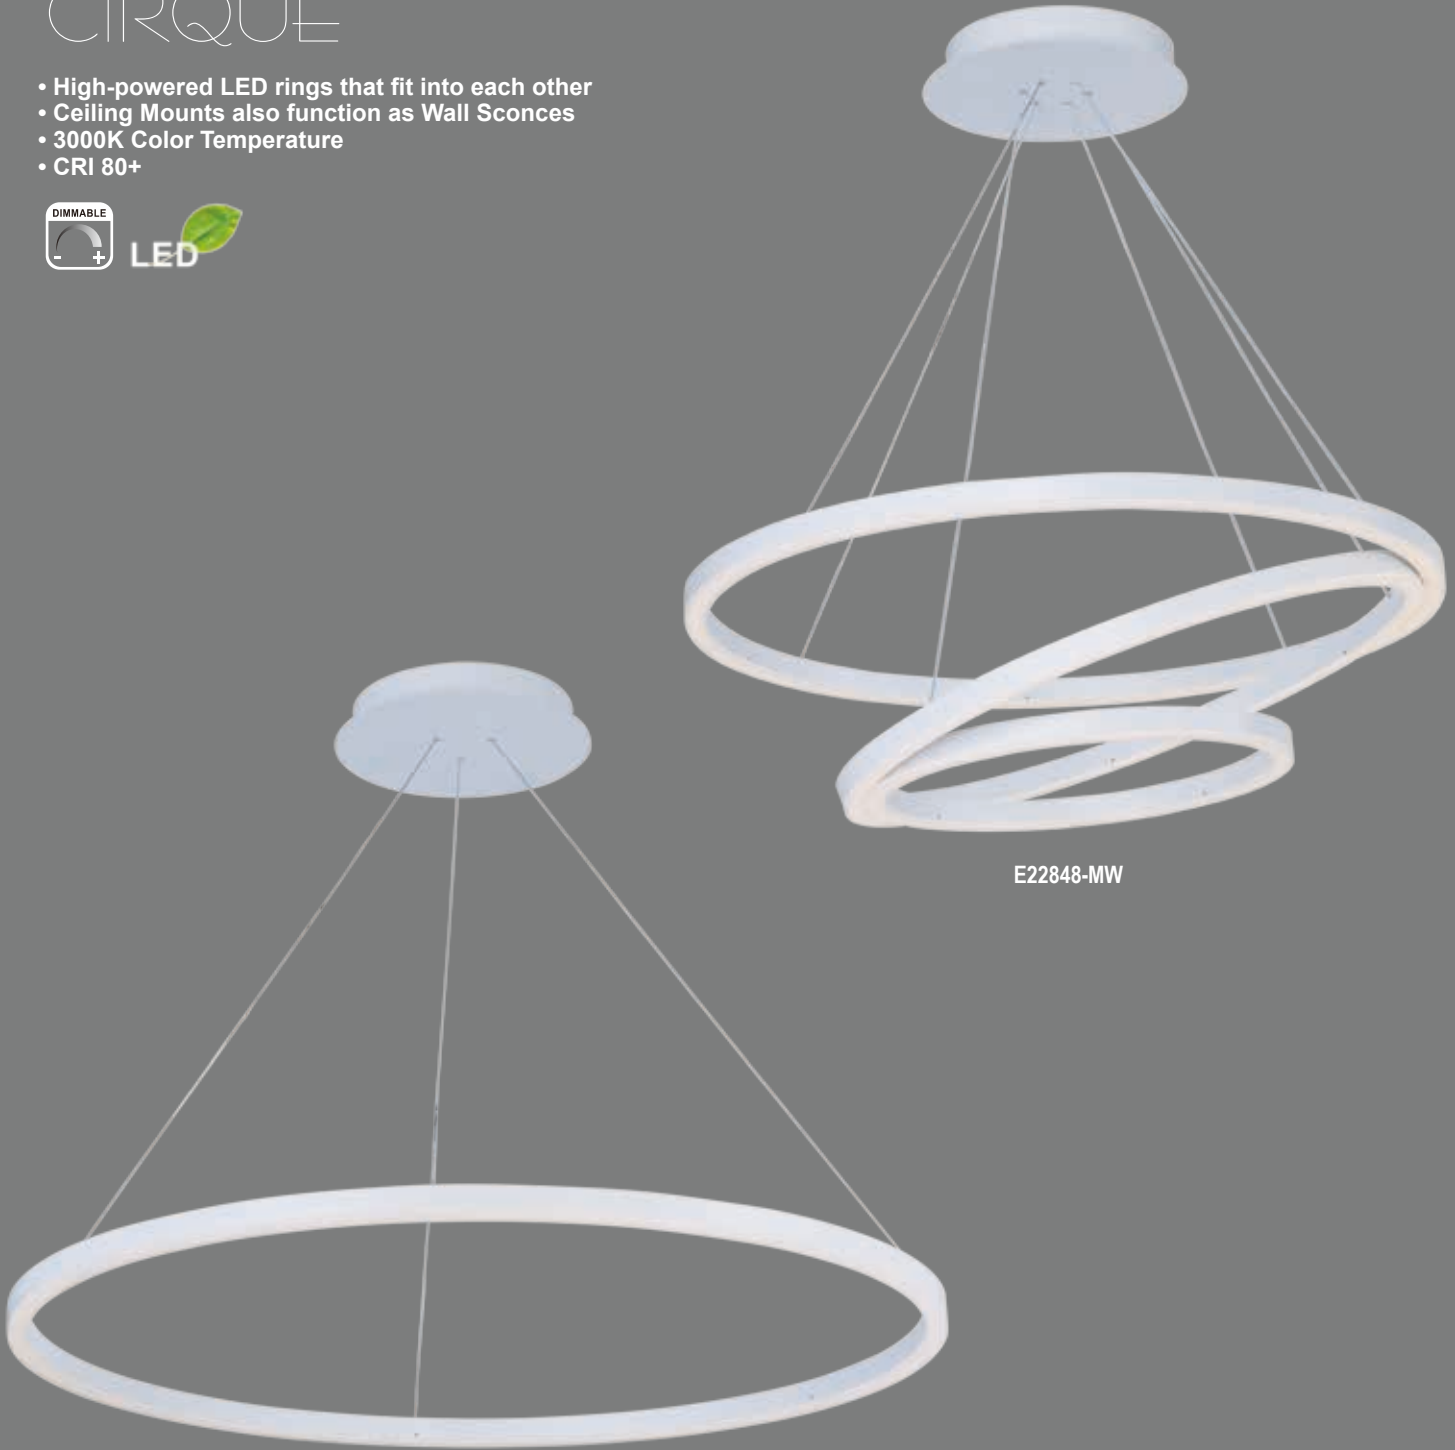

E22710-PC
 1-Light Wall Mount
 Finish: Polished Chrome
 Glass: Acrylic
 5.4W LED PCB (Integrated)
 378 Lumens
 HCO: 1.58"

CIRQUE

Matte White rings suspend in a unique fashion as if relying on each other for support. A continuous band of LED evenly spread generous amounts of dimmable light into the space. Ceiling fixtures can also double as wall mounts.

CIRQUE

- High-powered LED rings that fit into each other
- Ceiling Mounts also function as Wall Sconces
- 3000K Color Temperature
- CRI 80+

E22849-MW
 LED Pendant
 Finish: Matte White
 Glass: Acrylic
 195W LED (Integrated)
 13,650 Lumens
 20" / 134" OAH

E22847-MW
 LED Pendant
 Finish: Matte White
 Glass: Acrylic
 67W LED (Integrated)
 4,690 Lumens
 13" / 126" OAH

CIRQUE

- High-powered LED rings that fit into each other
- Ceiling Mounts also function as Wall Sconces
- 3000K Color Temperature
- CRI 80+