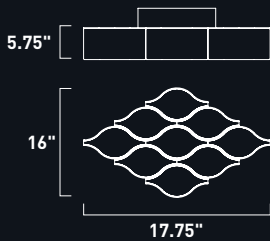

E24122-MW
LED PCB Flush/Wall Mount
Finish: Matte White
47W LED PCB (Integrated)
3,290 Lumens