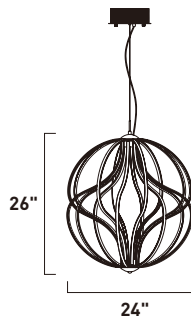

AURA

- Functional sculptures of illumination
- Fully dimmable high-powered LEDs
- Diodes visible to create contemporary look
- 3000K Color Temperature
- CRI 80+

E21176-PC
LED PCB Pendant
Finish: Polished Chrome
103.7W LED PCB (Integrated)
7,258 Lumens
28" / 148" OAH