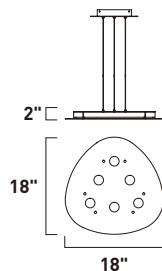

PALETTE

E20784-SF
6-Light LED Pendant
Finish: Silver Foil
6 x 5W LED (Lamps Included)
2,100 Lumens
3.25" / 124.25" OAH