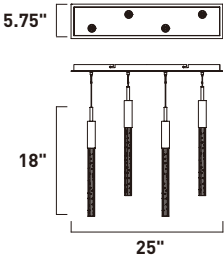

E32774-91BC, -118BRZ
4-Light Pendant
Finish: See Images
Glass: See Images
30W LED (Lamps Included)
984 Lumens
20"/140" OAH