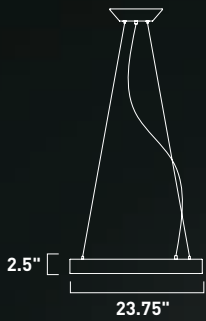

APOLLO

These Matte White circular pendants have the LED board concealed up inside the ring where it is invisible. The light bounces off an internal aluminum reflector and down onto the surface below. The result is a soft illumination without an ounce of glare.

E20226-MW
LED Pendant
Finish: Matte White
33W LED (Integrated)
2,310 Lumens
8" / 128" OAH