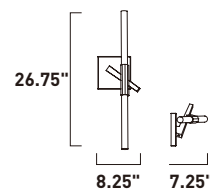

E41430-75GM
2-Light LED Wall Mount
Finish: Gunmetal
Glass: Clear Acrylic
6W LED (Integrated)
420 Lumens
HCO: 12"