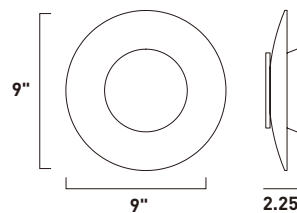

E41378-WT
LED Wall Mount
Finish: White
5W LED (Integrated)
350 Lumens
HCO: 4.5"

- Indoor Only
- Indirect