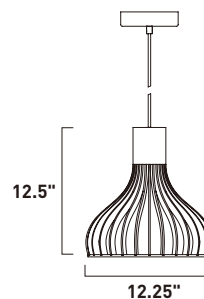

E24564-75PC
LED Pendant
Finish: Polished Chrome
Glass: Clear Acrylic
10W LED PCB (Integrated)
700 Lumens
13.75" / 132.75" OAH