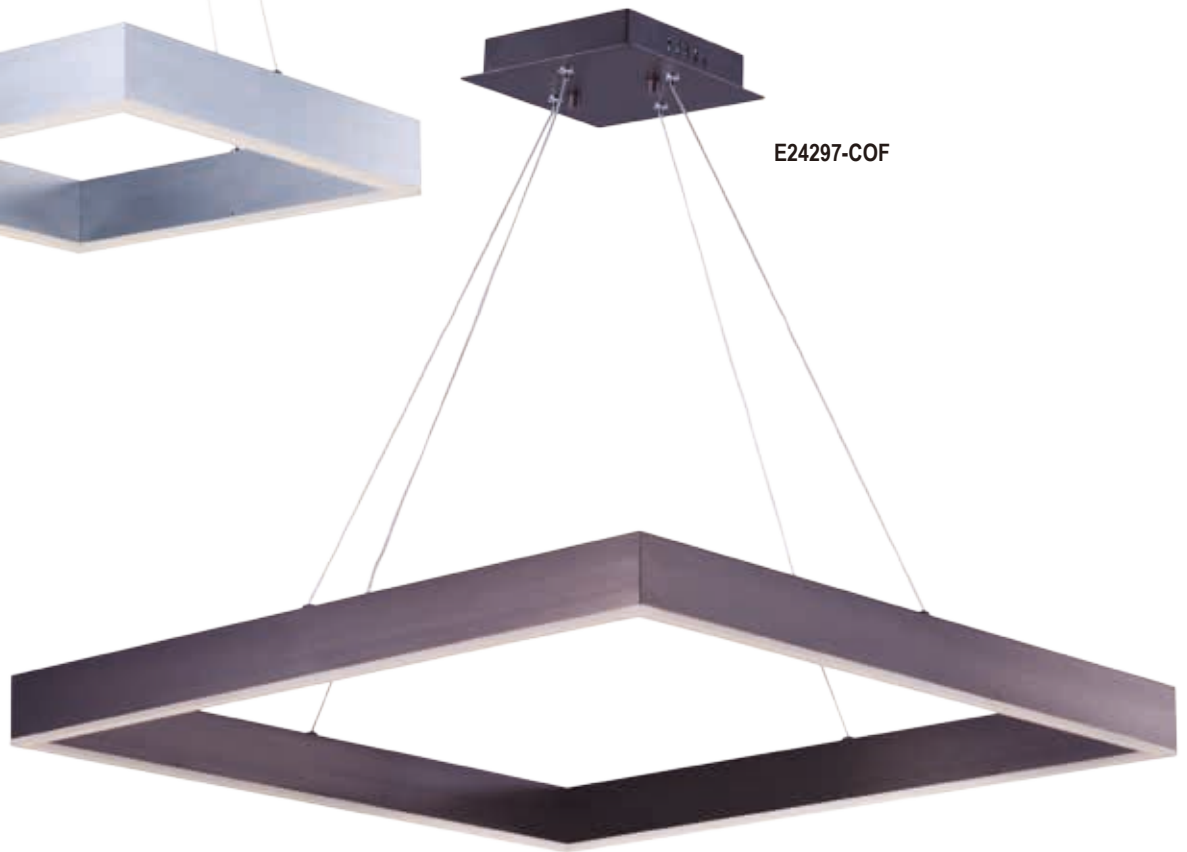

E24297-COF

E24295-AL, -COF, -SC
LED Pendant
Finish: See Images
43.2W LED (Integrated)
3,024 Lumens
6.5" / 126.5" OAH

E24297-AL, -COF, -SC
LED Pendant
Finish: See Images
86.4W LED (Integrated)
6,048 Lumens
6.5" / 126.5" OAH