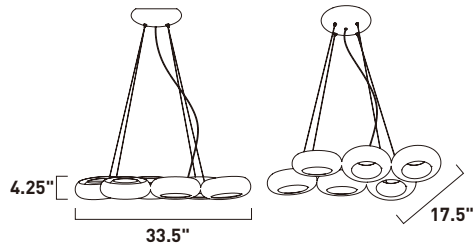

E22596-PC
 6-Light Pendant
 Finish: Polished Chrome
 6 x 16W LED (Lamps Included)
 6,720 Lumens
 4.75" / 124.25" OAH

SENSE II

The Sense II collection lends an air of cosmic mysticism with Mirror Chrome plate glass shades that are hand etched for added dimension. The sinuous curves hint at eccentric glamour and feature modern technology with its state-of-the-art Smith & Kole 12-volt transformer, among the best in the market. This sculptural fixture commands the center of attention, anchoring the look of a living space.