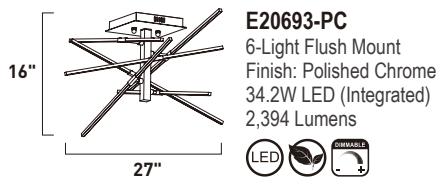

E20693-PC
6-Light Flush Mount
Finish: Polished Chrome
34.2W LED (Integrated)
2,394 Lumens