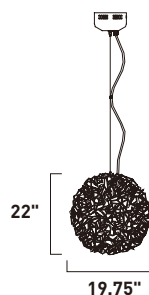

E22572-PC
8-Light Pendant
Finish: Polished Chrome
8 x 20W G4 (Lamps Included)
2,080 Lumens
24" / 142" OAH