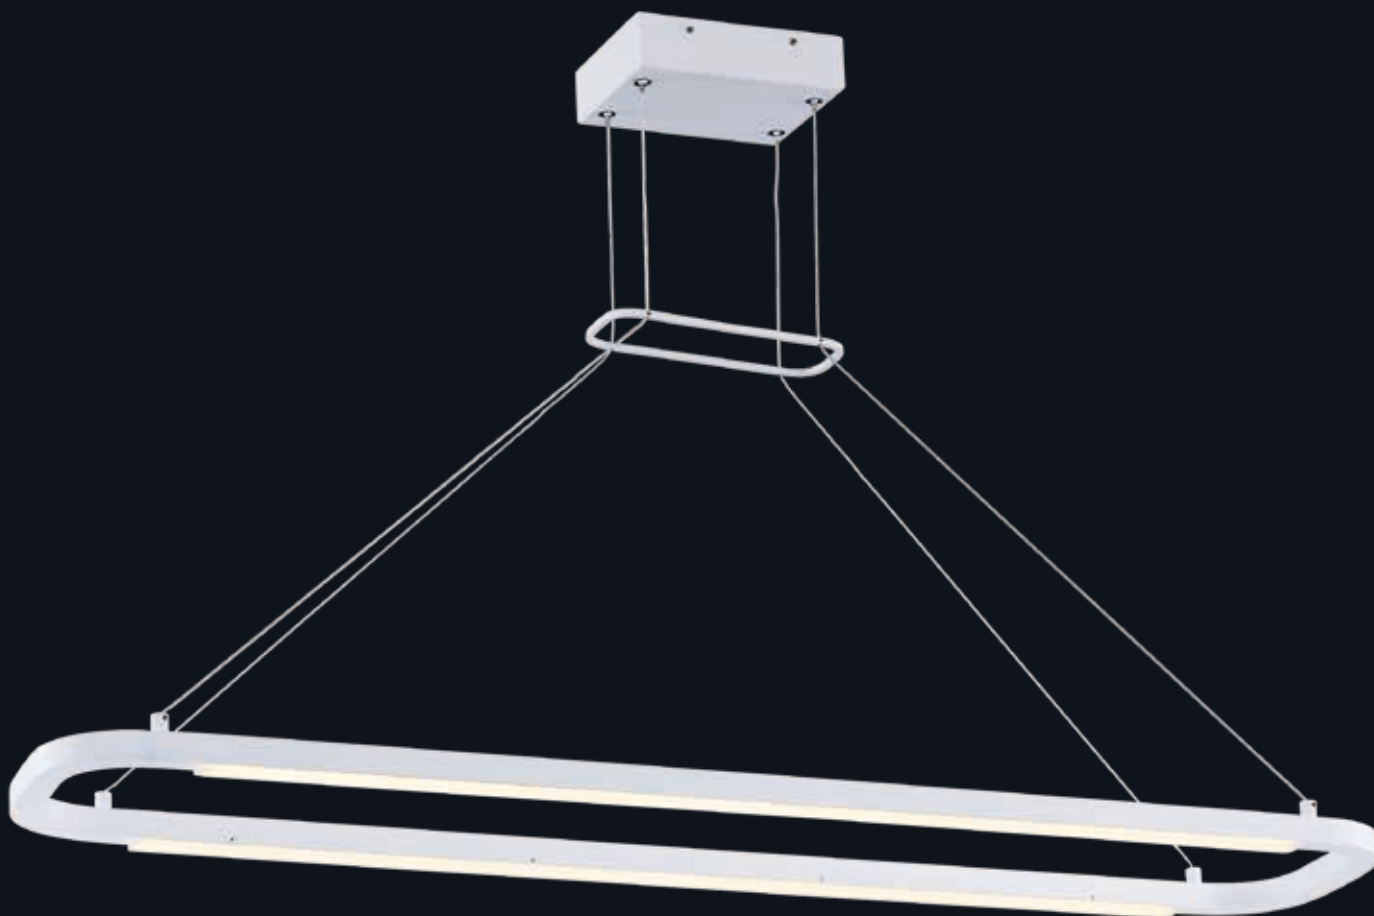

- Matte White finish
- Dimmable LED Boards enclosed with a diffuser
- 3000K Color Temperature
- CRI 80+

JIBE