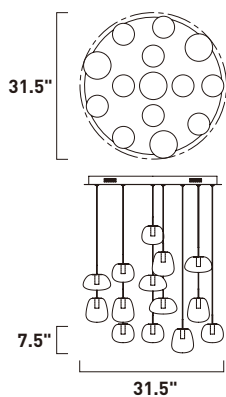

- Cloud-like forms of glass in Matte White finish
- Columns of LED inside glass provide soft, ambient light
- Available in three shapes with customizable multi-pendants
- 3000K Color Temperature
- CRI 80+

PUFFS

E21129-11WT
14-Light Pendant
Finish: Matte White
Glass: Matte White
67.2W LED PCB (Integrated)
4,704 Lumens
10" / 130" OAH