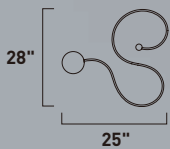

E24531-WT

LED Wall Mount
Finish: White
14.5W LED PCB (Integrated)
1,015 Lumens
HCO: 13.25"