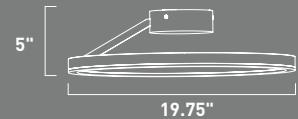

CIRQUE

• Wall Mount Option

E22840-MW

LED Flush/Wall Mount
Finish: Matte White
Glass: Acrylic
20W LED (Integrated)
1,400 Lumens

• Wall Mount Option

E22841-MW

LED Flush/Wall Mount
Finish: Matte White
Glass: Acrylic
31W LED (Integrated)
2,170 Lumens