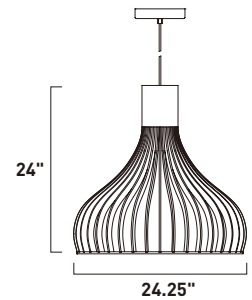

- Fins of High Quality acrylic
- Trimmed with Polished Chrome
- Dimmable high power LED lamps included
- 3000K Color Temperature
- CRI 80+

TURBO

E24568-75PC
LED Pendant
Finish: Polished Chrome
Glass: Clear Acrylic
20W LED PCB (Integrated)
1,400 Lumens
25.25" / 144" OAH