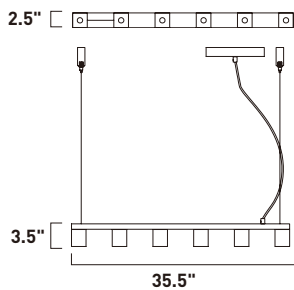

E32034-18PC
6-Light LED Pendant
Finish: Polished Chrome
Glass: Clear/Frosted
13.2W LED (Lamps Included)
2,640 Lumens
12" / 118" OAH

E32038-18PC
4-Light LED Flush Mount
Finish: Polished Chrome
Glass: Clear/Frosted
8.8W LED (Lamps Included)
1,760 Lumens