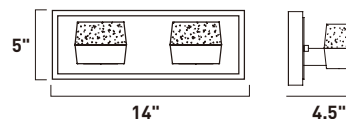

E22892-89BZ, -89PC
4-Light Bath Vanity
Finish: See Images
Glass: Etched/Bubble
4 x 3W LED (Lamps Included)
840 Lumens
HCO: 1.8"