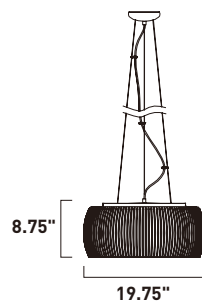

SENSE II

- G9, Xenon Lamps Included
- Mirror Chrome Plated
- Hand Etched details
- Teardrop Crystal pendants trim detail

E21406-81PC
6-Light Pendant
Finish: Polished Chrome
Glass: Mirror Chrome
6 x 40W G9 (Lamps Included)
3,000 Lumens
11.5" / 128" OAH