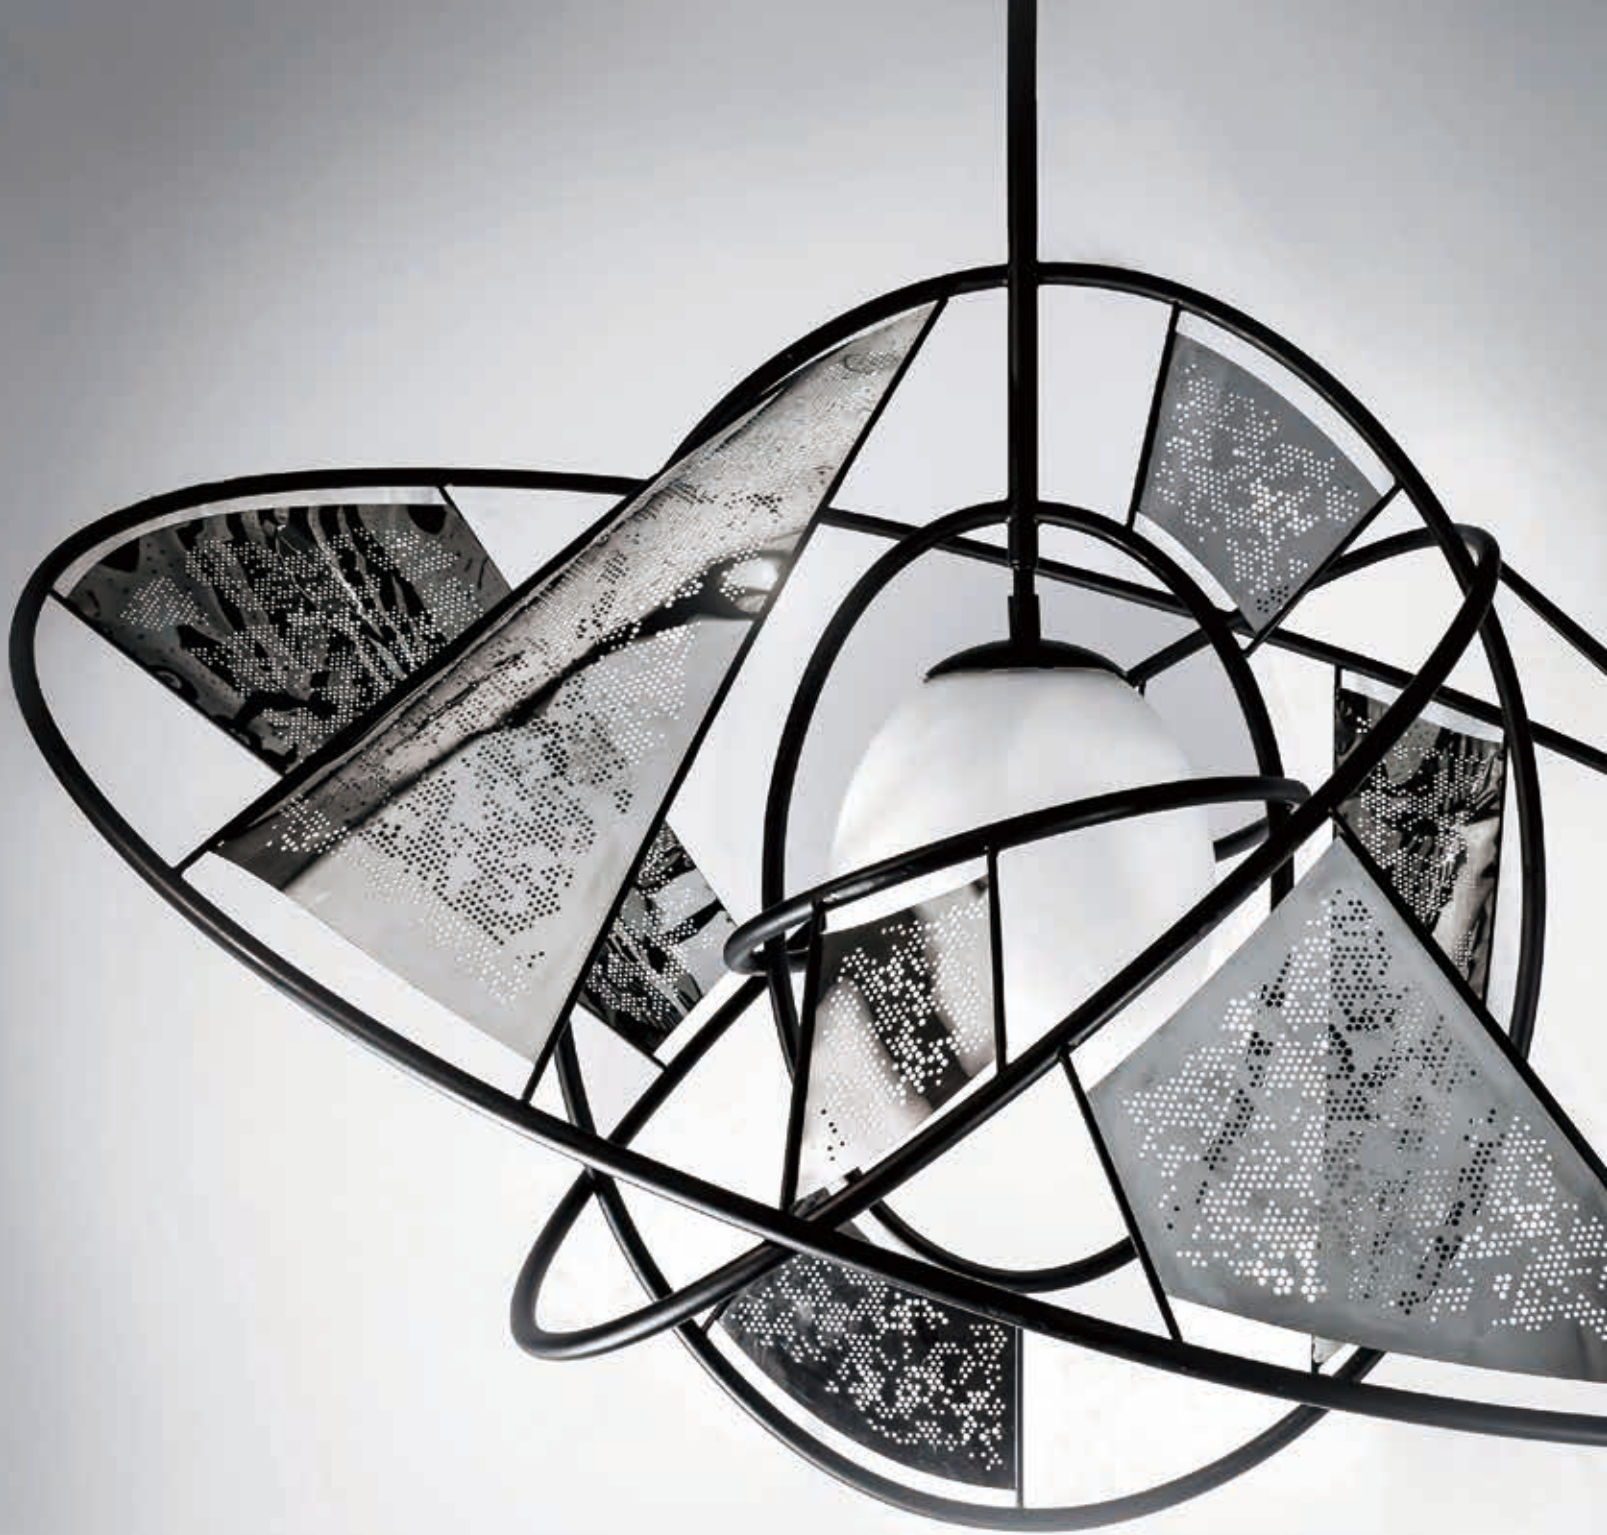

BUBBLY

Effervescent Bubble glass balls are randomly placed on rods of Polished Chrome and illuminated by high power LED diodes enclosed in the base. The rod swivels 180 degrees so that light can be positioned where needed.

- Includes One 6" stem ESTR12506PC-LX
- Includes Three 12" stems ESTR12512PC-LX

E24573-91PC

21-Light LED PCB Pendant
 Finish: Polished Chrome
 Glass: Bubble
 52.5W LED PCB (Lamps Included)
 3,675 Lumens
 36" / 72" OAH

- Includes One 6" stem ESTR12506PC-LX
- Includes Three 12" stems ESTR12512PC-LX

ASTRO

Round Black tubing orbit an elliptical shape satin white glass and support sails of perforated stainless steel to create a unique lighting sculpture. A LED light source sheds soft and economical into the room while adding years of maintenance free illumination.