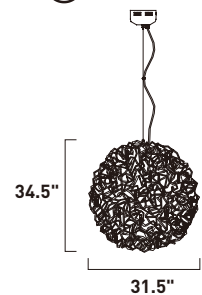

DAZED

- Clear string of G4, Xenon Lamps
- State-of-the-art Smith & Kole 12V transformers
- High Polished Chrome Aluminum rods
- Hand formed Mod-Silhouettes
- Dimmable

E22576-PC
15-Light Pendant
Finish: Polished Chrome
15 x 20W G4 (Lamps Included)
3,900 Lumens
36" / 154.75" OAH