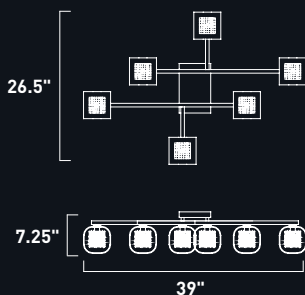

E22836-18SVPC, -18PCPC
6-Light Flush Mount
Finish: Polished Chrome
Glass: Clear
6 x 40W G9 (Lamps Included)
3,000 Lumens