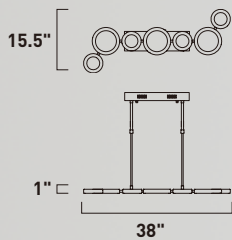

TIMBALE

- Die Cast finished in Polished Chrome
- Edge lit with High quality LEDs
- Adjustable rings for directional lighting
- 3000K Color Temperature

E21144-01PC
7-Light Pendant
Finish: Polished Chrome
Glass: Acrylic
56.4W LED (Lamps Included)
5,076 Lumens
24" / 42.25" OAH

• Telescopic Stem