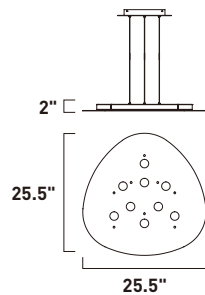

- 3000K Color Temperature
- High Powered, 5 Watt LED Modules
- Flat Aluminum palette finished in Silver Foil paint
- Dimmable
- CRI 80+

PALETTE

E20785-SF
9-Light LED Pendant
Finish: Silver Foil
9 x 5W LED (Lamps Included)
2,900 Lumens
3.25" / 124.25" OAH