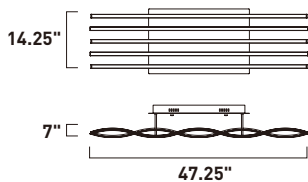

- Waves of Polished Chrome mirror
- Strips of LEDs evenly illuminate
- Fully Dimmable
- 3000K Color Temperature
- CRI 80

WAKE