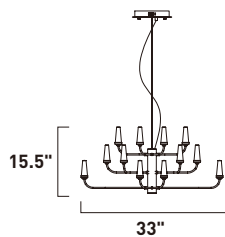

CANDELA

- Modern take on the traditional chandelier
- Cone shaped acrylic diffusers
- Finished in either Bronze or Polished Chrome
- 3000K Color Temperature, CRI 80+, dimmable

E24363-09BZ, -09PC

24-Light LED Pendant
Finish: See Image
Glass: Frost White
57.6W LED (Integrated)
4,032 Lumens
18" / 138" OAH