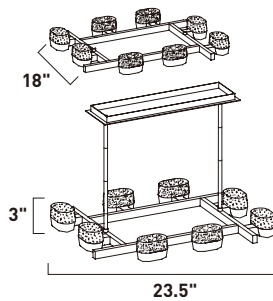

VOLT

Frame diagram and overall measurements

E22899-89BZ, -89PC

16-Light Pendant

Finish: See Images

Glass: Etched/Bubble

16 x 3W LED (Lamps Included)

3,360 Lumens

6" / 44.75" OAH

- Includes Two 6" stems ESTR06206BZ, PC
- Includes Six 12" stems ESTR06212BZ, PC