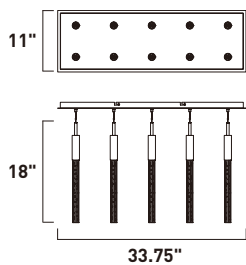

E32779-91BC, -118BRZ

10-Light Pendant
Finish: See Images
Glass: See Images
75W LED (Lamps Included)
2,460 Lumens
20"/140" OAH