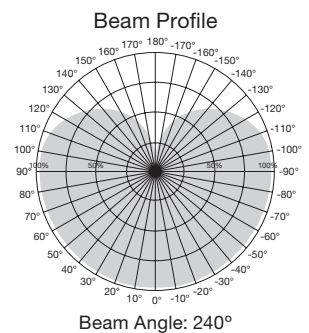

- Indoor residential and commercial lighting
- Down lighting
- Display lighting
- Accent lighting
- Damp location
- Approved for totally enclosed fixtures

Omni-Directional LED Lamps

Item Number	Lamp Description	W	V	CRI	CCT	Lm	Bm	M.O.L. (Inches)	Life/Hrs.	UPC	Pack
S9284*	16A21/LED/2700K/1600L/120V/D	16	120	80	2700K	1600	300°	5 9/16	25K	045923092848	24/6
S9285*	16A21/LED/3000K/1650L/120V/D	16	120	80	3000K	1650	300°	5 9/16	25K	045923092855	24/6
S9286	16A21/LED/4000K/1720L/120V/D	16	120	80	4000K	1720	300°	5 9/16	25K	045923092862	24/6
S9287	16A21/LED/5000K/1800L/120V/D	16	120	80	5000K	1800	300°	5 9/16	25K	045923092879	24/6
S9288*	16A21/LED/2700K/1600L/120V/D/GU24	16	120	80	2700K	1600	300°	5 9/16	25K	045923092886	24/6

S9800, S9801

S9802, S9803

Available July 2016

Omni-Directional LED Lamps

Item Number	Lamp Description	W	V	CRI	CCT	Lm	Bm	M.O.L. (Inches)	Life/Hrs.	UPC	Pack (4-pks)
S9800	11A19/LED/2700K/120V/4PK	11	120	80	2700K	1100	240°	4 9/16	15K	045923098000	12/4
S9801	11A19/LED/5000K/120V/4PK	11	120	80	5000K	1150	240°	4 9/16	15K	045923098017	12/4
S9802	15A21/LED/2700K/120V/4PK	15	120	80	2700K	1500	240°	5 1/4	15K	045923098024	12/4
S9803	15A21/LED/5000K/120V/4PK	15	120	80	5000K	1570	240°	5 1/4	15K	045923098031	12/4