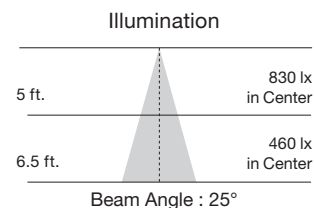

LED PAR LAMPS

13W LED PAR30 short neck lamps

Applications / Features

- 50W PAR30 short neck replacement uses only 13 Watts
- Down lighting
- Track lighting
- Dimmable
- IP65 Listed - indoor/outdoor
- Approved for enclosed fixtures

LED PAR Lamps

Item Number	Lamp Description	W	V	CRI	CCT	Color Temp.	Lm	Bm	M.O.L. (Inches)	Life/Hrs.	UPC	Pack
LED PAR30 Short Neck - Replaces 50W												
S9410*	13PAR30/SN/LED/25/2700K/120V/SP	13	120	80	2700K	Warm White	950	25°	3 5/8	25K	045923094101	12/6
S9411*	13PAR30/SN/LED/25/3000K/120V/SP	13	120	80	3000K	Soft White	950	25°	3 5/8	25K	045923094118	12/6
S9412*	13PAR30/SN/LED/25/3500K/120V/SP	13	120	80	3500K	Neutral White	950	25°	3 5/8	25K	045923094125	12/6
S9413*	13PAR30/SN/LED/25/4000K/120V/SP	13	120	80	4000K	Cool White	1000	25°	3 5/8	25K	045923094132	12/6
S9414*	13PAR30/SN/LED/25/5000K/120V/SP	13	120	80	5000K	Natural Light	1000	25°	3 5/8	25K	045923094149	12/6
S9415*	13PAR30/SN/LED/40/2700K/120V/FL	13	120	80	2700K	Warm White	950	40°	3 5/8	25K	045923094156	12/6
S9416*	13PAR30/SN/LED/40/3000K/120V/FL	13	120	80	3000K	Soft White	950	40°	3 5/8	25K	045923094163	12/6
S9417*	13PAR30/SN/LED/40/3500K/120V/FL	13	120	80	3500K	Neutral White	950	40°	3 5/8	25K	045923094170	12/6
S9418*	13PAR30/SN/LED/40/4000K/120V/FL	13	120	80	4000K	Cool White	1000	40°	3 5/8	25K	045923094187	12/6
S9419*	13PAR30/SN/LED/40/5000K/120V/FL	13	120	80	5000K	Natural Light	1000	40°	3 5/8	25K	045923094194	12/6
S9420*	13PAR30/SN/LED/60/2700K/120V/WFL	13	120	80	2700K	Warm White	950	60°	3 5/8	25K	045923094200	12/6
S9421*	13PAR30/SN/LED/60/3000K/120V/WFL	13	120	80	3000K	Soft White	950	60°	3 5/8	25K	045923094217	12/6
S9422*	13PAR30/SN/LED/60/3500K/120V/WFL	13	120	80	3500K	Neutral White	950	60°	3 5/8	25K	045923094224	12/6
S9423*	13PAR30/SN/LED/60/4000K/120V/WFL	13	120	80	4000K	Cool White	1000	60°	3 5/8	25K	045923094231	12/6
S9424*	13PAR30/SN/LED/60/5000K/120V/WFL	13	120	80	5000K	Natural Light	1000	60°	3 5/8	25K	045923094248	12/6

† Enclosed fixture rating - Effective on new production in June 2016