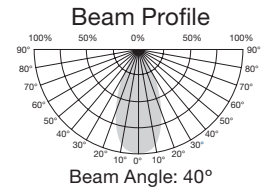

Illumination at 3000K

	4.5W	6.5W
1m	525 lx in Center	730 lx in Center
2m	130 lx in Center	185 lx in Center

Beam Angle: 40°

LED PAR16 lamps

Item Number	Lamp Description	W	V	CRI	CCT	Lm	Bm	M.O.L. (Inches)	Life/Hrs.	UPC	Pack
S9386	4.5PAR16/LED/40°/3000K/120V	4.5	120	80	3000K	370	40°	2 7/8	25K	045923093869	12/1
S9387	4.5PAR16/LED/40°/5000K/120V	4.5	120	80	5000K	400	40°	2 7/8	25K	045923093876	12/1
S9388	6.5PAR16/LED/40°/3000K/120V	6.5	120	80	3000K	520	40°	2 7/8	25K	045923093883	12/1
S9389	6.5PAR16/LED/40°/5000K/120V	6.5	120	80	5000K	560	40°	2 7/8	25K	045923093890	12/1