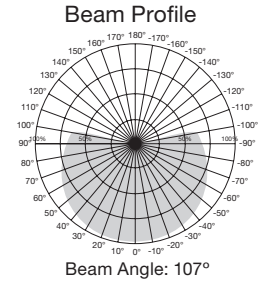

LED REFLECTOR LAMPS

Satco 6.5W R20 LED reflectors 80 & 90 CRI

Applications / Features

- 50R20 replacement uses only 6.5 Watts
- Indoor residential and commercial lighting
- Down lighting
- Display lighting
- Dimmable**
- Damp location