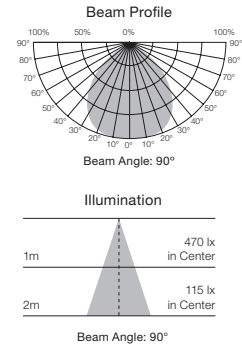

LED RECESSED DOWNLIGHT RETROFITS

5", 6" LED recessed downlight retrofits

Applications / Features

- Residential
- Office
- Retail
- Hospitality
- Solid state LED lighting
- Direct replacement for reflector lamps
- Dimmable**
- Long life, 50,000 hours
- High efficiency/Environmentally friendly
- Innovative design
- No UV or IR radiation
- 5 year warranty***
- c-UL-us damp location listed - Gimbal
- c-UL-us wet location listed - Baffle
- ENERGY STAR® certified

5/6" LED Recessed Downlight Retrofits

Item Number	Lamp Description	W	V	CRI	CCT	Lm	Bm	M.O.L. (Inches)	Life/Hrs.	UPC	Pack
S9469*	12WLED/RDL/5"-6"/27K/120V	12	120	90	2700K	800	90°	3 7/16	50K	045923094699	8/1
S9470*	12WLED/RDL/5"-6"/30K/120V	12	120	90	3000K	800	90°	3 7/16	50K	045923094705	8/1
S9471*	12WLED/RDL/5"-6"/40K/120V	12	120	90	4000K	840	90°	3 7/16	50K	045923094712	8/1
S9479*	12WLED/RDL/5"-6"/50K/120V	12	120	90	5000K	840	90°	3 7/16	50K	045923094798	8/1
S9475*	18WLED/RDL/5"-6"/27K/120V	18	120	90	2700K	1200	90°	3 7/16	50K	045923094750	8/1
S9476*	18WLED/RDL/5"-6"/30K/120V	18	120	90	3000K	1200	90°	3 7/16	50K	045923094767	8/1
S9477*	18WLED/RDL/5"-6"/40K/120V	18	120	90	4000K	1260	90°	3 7/16	50K	045923094774	8/1

5/6" LED Gimbal Retrofits

S9472*	12WLED/DIR/5"-6"/27K/120V	12	120	90	2700K	800	90°	4 1/4	50K	045923094729	8/1
S9473*	12WLED/DIR/5"-6"/30K/120V	12	120	90	3000K	800	90°	4 1/4	50K	045923094736	8/1
S9474*	12WLED/DIR/5"-6"/40K/120V	12	120	90	4000K	840	90°	4 1/4	50K	045923094743	8/1

**Consult Satco or visit www.satco.com for an up to date dimmer compatibility list.

***See separate warranty for complete terms and conditions. GU24 base sold separately, item number: S8999