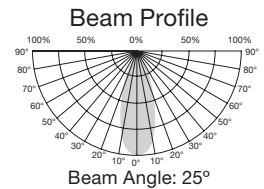

Illumination

	2700K	3000K	4000K	5000K
1m	700 lx in Center	730 lx in Center	760 lx in Center	800 lx in Center
2m	175 lx in Center	183 lx in Center	190 lx in Center	200 lx in Center

Beam Angle: 25°

3W, 12V LED MR11 Lamps With GU4 Base

Item Number	Lamp Description	W	V	CRI	CCT	Lm	Bm	M.O.L. (Inches)	Life/Hrs.	UPC	Pack
S9280	3MR11/LED/25°/2700K/12V	3	12	80	2700K	210	25°	1 1/2	25K	045923092800	12/1
S9281	3MR11/LED/25°/3000K/12V	3	12	80	3000K	220	25°	1 1/2	25K	045923092817	12/1
S9282	3MR11/LED/25°/4000K/12V	3	12	80	4000K	230	25°	1 1/2	25K	045923092824	12/1
S9283	3MR11/LED/25°/5000K/12V	3	12	80	5000K	240	25°	1 1/2	25K	045923092831	12/1