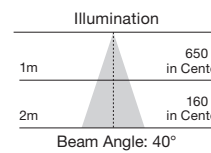

KolourOne Panel Array 2.0 14W PAR30 short neck LED lamps

Applications / Features

- Indoor residential and commercial lighting
- Down lighting
- Display lighting
- Accent lighting
- Dimmable
- Replaces 75PAR30