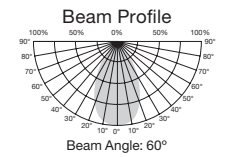

KolourOne Panel Array 2.0 14W PAR30 short neck LED lamps

Applications / Features

- Indoor residential and commercial lighting
- Down lighting
- Display lighting
- Accent lighting
- Dimmable
- Replaces 75PAR30