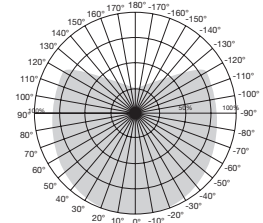

S8951, S8952

S8950, S8953

S9200, S9201, S9202, S9203

Candle Beam Profile

Beam Angle: 120°

Globe Beam Profile

Beam Angle: 175°

Decorative LED Lamps