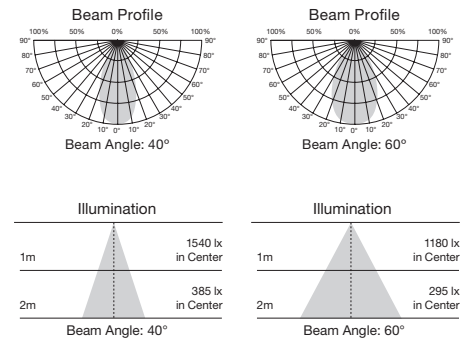

KolourOne Panel Array 2.0 17W PAR38 LED lamps

Applications / Features

- Indoor residential and commercial lighting
- Entertainment lighting
- Down lighting
- Display lighting
- Accent lighting
- Dimmable
- Replaces 90PAR38