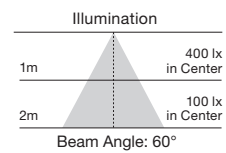

KolourOne Panel Array 2.0 14W PAR30 short neck LED lamps

Applications / Features

- Indoor residential and commercial lighting
- Down lighting
- Display lighting
- Accent lighting
- Dimmable
- Replaces 75PAR30