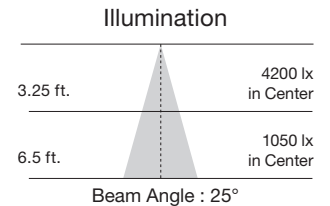

Applications / Features

- Entertainment lighting
- Down lighting
- Display lighting
- Accent lighting
- Dimmable
- Damp location
- 17W PAR38 replaces 90PAR38