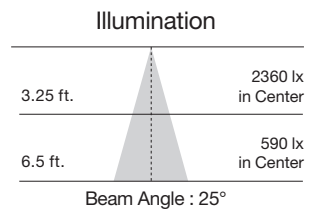

Applications / Features

- Entertainment lighting
- Down lighting
- Display lighting
- Accent lighting
- Dimmable
- Damp location
- 11W PAR30 replaces up to 75PAR30