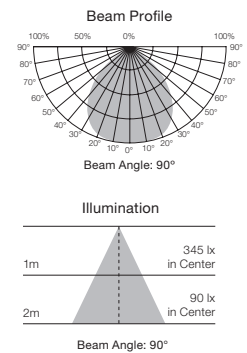

LED RECESSED DOWNLIGHT RETROFITS

4" LED recessed downlight retrofits

Applications / Features

- Residential
- Office
- Retail
- Hospitality
- Solid state LED lighting
- Direct replacement for reflector lamps
- Dimmable**
- Long life, 50,000 hours
- High efficiency/Environmentally friendly
- No UV or IR radiation
- 5 year warranty***
- c-UL-us damp location listed - Gimbal
- c-UL-us wet location listed - Baffle
- ENERGY STAR® certified

4" LED Recessed Downlight Retrofits

Item Number	Lamp Description	W	V	CRI	CCT	Lm	Bm	M.O.L. (Inches)	Life/Hrs.	UPC	Pack
S9460*	9WLED/RDL/4"/27K/DIM/120V	9	120	90	2700K	600	90°	2 7/8	50K	045923094606	16/1
S9461*	9WLED/RDL/4"/30K/DIM/120V	9	120	90	3000K	600	90°	2 7/8	50K	045923094613	16/1
S9462*	9WLED/RDL/4"/40K/DIM/120V	9	120	90	4000K	600	90°	2 7/8	50K	045923094620	16/1
S9478*	9WLED/RDL/4"/50K/DIM/120V	9	120	90	5000K	630	90°	2 7/8	50K	045923094781	16/1
4" LED Gimbal Retrofits											
S9463*	9WLED/DIR/4"/40°/27K/120V	9	120	90	2700K	600	40°	3 5/16	50K	045923094637	8/1
S9464*	9WLED/DIR/4"/40°/30K/120V	9	120	90	3000K	600	40°	3 5/16	50K	045923094644	8/1
S9465*	9WLED/DIR/4"/40°/40K/120V	9	120	90	4000K	630	40°	3 5/16	50K	045923094651	8/1
S9466*	9WLED/DIR/4"/90°/27K/120V	9	120	90	2700K	600	90°	3 5/16	50K	045923094668	8/1
S9467*	9WLED/DIR/4"/90°/30K/120V	9	120	90	3000K	600	90°	3 5/16	50K	045923094675	8/1
S9468*	9WLED/DIR/4"/90°/40K/120V	9	120	90	4000K	630	90°	3 5/16	50K	045923094682	8/1

**Consult Satco or visit www.satco.com for an up to date dimmer compatibility list.
***See separate warranty for complete terms and conditions. GU10 base sold separately, item number: S9000