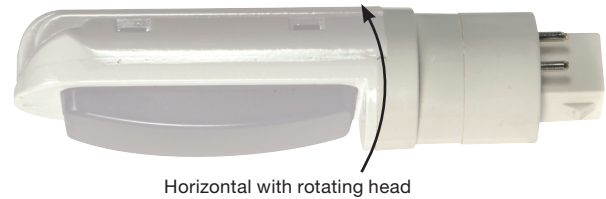

LED/CFL replacement lamps

Direct replacement for 4-pin* CFL's with electronic ballasts

Applications/ Features

- UL Classified 26 Watt direct replacement
- Works on 18, 26, 32, and 42 watt CFL ballasts*
- No re-wiring needed
- Instant on to full brightness / no flickering
- Vertical and horizontal options
- Up to 70% energy savings
- Long life - 50,000 hours
- 3 year warranty
- Dimmable**

LED/CFL Replacement Lamps

Item Number	Lamp Description	W	V	Base Type	CCT	CRI	M.O.L. (Inches)	Lm	Life/ Hrs.	UPC	Pack
S9300	13W/V/LED/CFL/827/4P	13	120-277	G24Q	2700K	80	3 5/8	900	50K	045923093005	50/10
S9301	13W/V/LED/CFL/835/4P	13	120-277	G24Q	3500K	80	3 5/8	900	50K	045923093012	50/10
S9302	13W/V/LED/CFL/840/4P	13	120-277	G24Q	4000K	80	3 5/8	925	50K	045923093029	50/10
S9303	13W/V/LED/CFL/850/4P	13	120-277	G24Q	5000K	80	3 5/8	950	50K	045923093036	50/10
S9304	13W/VL/LED/CFL/827/4P (Long)	13	120-277	G24Q	2700K	80	4 5/8	900	50K	045923093043	50/10
S9305	13W/VL/LED/CFL/835/4P (Long)	13	120-277	G24Q	3500K	80	4 5/8	900	50K	045923093050	50/10
S9306	13W/VL/LED/CFL/840/4P (Long)	13	120-277	G24Q	4000K	80	4 5/8	925	50K	045923093067	50/10
S9307	13W/VL/LED/CFL/850/4P (Long)	13	120-277	G24Q	5000K	80	4 5/8	950	50K	045923093074	50/10
S9308	13W/H/LED/CFL/827/4P	13	120-277	G24Q	2700K	80	5 1/4	900	50K	045923093081	50/10
S9309	13W/H/LED/CFL/835/4P	13	120-277	G24Q	3500K	80	5 1/4	900	50K	045923093098	50/10
S9310	13W/H/LED/CFL/840/4P	13	120-277	G24Q	4000K	80	5 1/4	925	50K	045923093104	50/10
S9311	13W/H/LED/CFL/850/4P	13	120-277	G24Q	5000K	80	5 1/4	950	50K	045923093111	50/10

* Fits G24q-2,3,4 sockets

** With compatible dimming ballasts