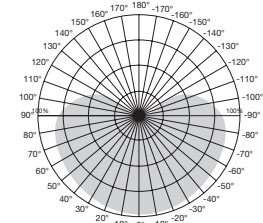

S8951, S8952

S8950, S8953

S9200, S9201, S9202, S9203

Candle Beam Profile

Beam Angle: 120°

Globe Beam Profile

Beam Angle: 175°

Decorative LED Lamps