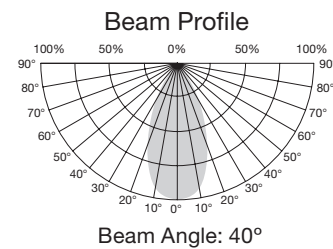

MR16 LED lamps

Applications / Features

- Down lighting
- Accent lighting
- Pendant lighting
- Dimmable

MR16 LED Lamps

Item Number	Lamp Description	W	V	CRI	CCT	Lm	Bm	M.O.L. (Inches)	Life/ Hrs.	UPC	Pack
S9103*†	7MR16/LED/40'/27K/12V/D	7	12	80	2700K	500	40°	1 7/8	25K	045923091032	12/1
S9104*†	7MR16/LED/40'/3K/12V/D	7	12	80	3000K	520	40°	1 7/8	25K	045923091049	12/1
S9105†	7MR16/LED/40'/4K/12V/D	7	12	80	4000K	540	40°	1 7/8	25K	045923091056	12/1
S9106†	7MR16/LED/40'/5K/12V/D	7	12	80	5000K	560	40°	1 7/8	25K	045923091063	12/1
S9380*†	4.5MR16/LED/40'/30K/120V/GU10	4.5	120	80	3000K	370	40°	2 3/16	25K	045923093807	12/1
S9381†	4.5MR16/LED/40'/50K/120V/GU10	4.5	120	80	5000K	400	40°	2 3/16	25K	045923093814	12/1
S9382†	6.5MR16/LED/40'/27K/120V/GU10	6.5	120	80	2700K	500	40°	2 3/16	25K	045923093821	12/1
S9383*†	6.5MR16/LED/40'/30K/120V/GU10	6.5	120	80	3000K	520	40°	2 3/16	25K	045923093838	12/1
S9384†	6.5MR16/LED/40'/40K/120V/GU10	6.5	120	80	4000K	540	40°	2 3/16	25K	045923093845	12/1
S9385*†	6.5MR16/LED/40'/50K/120V/GU10	6.5	120	80	5000K	560	40°	2 3/16	25K	045923093852	12/1
S9490†**	6.5MR16/LED/25'/27K/12V	6.5	12	80	2700K	500	25°	1 3/4	25K	045923094903	12/1
S9491†**	6.5MR16/LED/25'/30K/12V	6.5	12	80	3000K	520	25°	1 3/4	25K	045923094910	12/1
S9492†	6.5MR16/LED/25'/35K/12V	6.5	12	80	3500K	530	25°	1 3/4	25K	045923094927	12/1
S9493†	6.5MR16/LED/25'/40K/12V	6.5	12	80	4000K	540	25°	1 3/4	25K	045923094934	12/1
S9494†	6.5MR16/LED/25'/50K/12V	6.5	12	80	5000K	560	25°	1 3/4	25K	045923094941	12/1
S9495†**	6.5MR16/LED/40'/27K/12V	6.5	12	80	2700K	500	40°	1 3/4	25K	045923094958	12/1
S9496†**	6.5MR16/LED/40'/30K/12V	6.5	12	80	3000K	520	40°	1 3/4	25K	045923094965	12/1
S9497†**	6.5MR16/LED/40'/35K/12V	6.5	12	80	3500K	530	40°	1 3/4	25K	045923094972	12/1
S9498†**	6.5MR16/LED/40'/40K/12V	6.5	12	80	4000K	540	40°	1 3/4	25K	045923094989	12/1
S9499†**	6.5MR16/LED/40'/50K/12V	6.5	12	80	5000K	560	40°	1 3/4	25K	045923094996	12/1
S9616†**	6.5MR16/LED/40'/30K/12V/90CRI	6.5	12	90	3000K	450	40°	1 3/4	25K	045923094965	12/1

All 12V MR16 lamps are compatible with electronic and magnetic transformers

**ENERGY STAR pending - August 2016