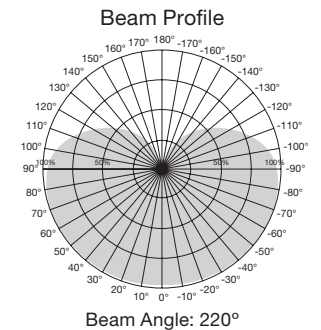

Applications / Features

- Indoor residential and commercial lighting
- Down lighting
- Display lighting
- Accent lighting
- Dimmable
- Damp Location
- Approved for totally enclosed fixtures