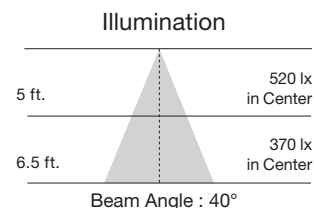

LED PAR LAMPS

13W LED PAR30 short neck lamps

Applications / Features

- 50W PAR30 short neck replacement uses only 13 Watts
- Down lighting
- Track lighting
- Dimmable
- IP65 Listed - indoor/outdoor
- Approved for enclosed fixtures

LED PAR Lamps

Item Number	Lamp Description	W	V	CRI	CCT	Color Temp.	Lm	Bm	M.O.L. (Inches)	Life/Hrs.	UPC	Pack
LED PAR30 Short Neck - Replaces 50W												
S9410*	13PAR30/SN/LED/25/2700K/120V/SP	13	120	80	2700K	Warm White	950	25°	3 5/8	25K	045923094101	12/6
S9411*	13PAR30/SN/LED/25/3000K/120V/SP	13	120	80	3000K	Soft White	950	25°	3 5/8	25K	045923094118	12/6
S9412*	13PAR30/SN/LED/25/3500K/120V/SP	13	120	80	3500K	Neutral White	950	25°	3 5/8	25K	045923094125	12/6
S9413*	13PAR30/SN/LED/25/4000K/120V/SP	13	120	80	4000K	Cool White	1000	25°	3 5/8	25K	045923094132	12/6
S9414*	13PAR30/SN/LED/25/5000K/120V/SP	13	120	80	5000K	Natural Light	1000	25°	3 5/8	25K	045923094149	12/6
S9415*	13PAR30/SN/LED/40/2700K/120V/FL	13	120	80	2700K	Warm White	950	40°	3 5/8	25K	045923094156	12/6
S9416*	13PAR30/SN/LED/40/3000K/120V/FL	13	120	80	3000K	Soft White	950	40°	3 5/8	25K	045923094163	12/6
S9417*	13PAR30/SN/LED/40/3500K/120V/FL	13	120	80	3500K	Neutral White	950	40°	3 5/8	25K	045923094170	12/6
S9418*	13PAR30/SN/LED/40/4000K/120V/FL	13	120	80	4000K	Cool White	1000	40°	3 5/8	25K	045923094187	12/6
S9419*	13PAR30/SN/LED/40/5000K/120V/FL	13	120	80	5000K	Natural Light	1000	40°	3 5/8	25K	045923094194	12/6
S9420*	13PAR30/SN/LED/60/2700K/120V/WFL	13	120	80	2700K	Warm White	950	60°	3 5/8	25K	045923094200	12/6
S9421*	13PAR30/SN/LED/60/3000K/120V/WFL	13	120	80	3000K	Soft White	950	60°	3 5/8	25K	045923094217	12/6
S9422*	13PAR30/SN/LED/60/3500K/120V/WFL	13	120	80	3500K	Neutral White	950	60°	3 5/8	25K	045923094224	12/6
S9423*	13PAR30/SN/LED/60/4000K/120V/WFL	13	120	80	4000K	Cool White	1000	60°	3 5/8	25K	045923094231	12/6
S9424*	13PAR30/SN/LED/60/5000K/120V/WFL	13	120	80	5000K	Natural Light	1000	60°	3 5/8	25K	045923094248	12/6

† Enclosed fixture rating - Effective on new production in June 2016