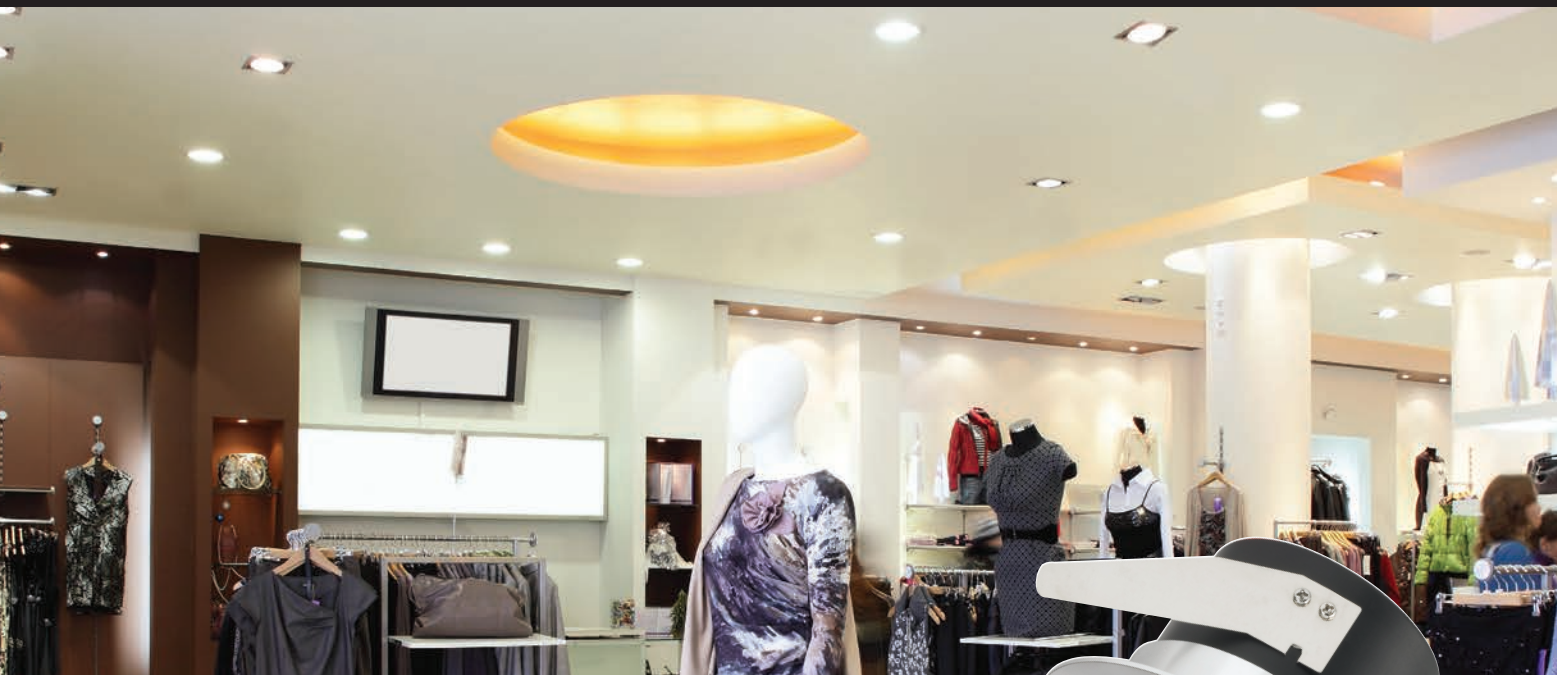

Freedom™ architectural LED downlights. High end features, not costs.

Hundreds of solutions, as easy as 1, 2, 3.

1 4" & 5-6" Light source housings in 2700K, 3000K, 4000K, 5000K all at 90CRI, and 2700K – 2200K warm dimming at 83CRI

2 4" Reflectors with 30°, 40°, 60° and 95° beam angles available 5"/6" Reflectors with 35°, 45°, 60° and 95° beam angles available

3 4 trim finishes – White, Bronze, Brushed Nickel, Polished Nickel

- LED-ready 4" & 5"-6" recessed can-type housings for new construction or remodeling available
- Unique right hand twist blade installation
- Dimmable
- Supplied with E26 socket adapter
- ENERGY STAR® Certified