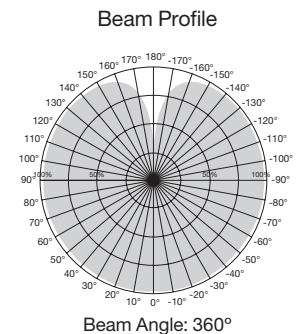

KolourOne Omni^X 10.5W A19 360° omni-directional LED lamps

Applications / Features

- Direct replacement for 60W A19 uses only 10.5 Watts
- Indoor residential and commercial lighting
- Down lighting
- Display lighting
- Table lamps
- Pendants
- Dimmable