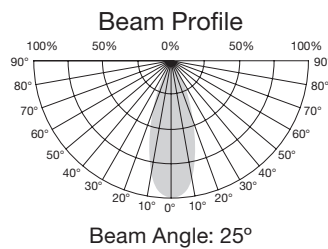

MR16 LED lamps

Applications / Features

- Down lighting
- Accent lighting
- Pendant lighting
- Dimmable

MR16 LED Lamps

Item Number	Lamp Description	W	V	CRI	CCT	Lm	Bm	M.O.L. (Inches)	Life/ Hrs.	UPC	Pack
S9103*†	7MR16/LED/40'/27K/12V/D	7	12	80	2700K	500	40°	1 7/8	25K	045923091032	12/1
S9104*†	7MR16/LED/40'/3K/12V/D	7	12	80	3000K	520	40°	1 7/8	25K	045923091049	12/1
S9105†	7MR16/LED/40'/4K/12V/D	7	12	80	4000K	540	40°	1 7/8	25K	045923091056	12/1
S9106†	7MR16/LED/40'/5K/12V/D	7	12	80	5000K	560	40°	1 7/8	25K	045923091063	12/1
S9380*†	4.5MR16/LED/40'/30K/120V/GU10	4.5	120	80	3000K	370	40°	2 3/16	25K	045923093807	12/1
S9381†	4.5MR16/LED/40'/50K/120V/GU10	4.5	120	80	5000K	400	40°	2 3/16	25K	045923093814	12/1
S9382†	6.5MR16/LED/40'/27K/120V/GU10	6.5	120	80	2700K	500	40°	2 3/16	25K	045923093821	12/1
S9383*†	6.5MR16/LED/40'/30K/120V/GU10	6.5	120	80	3000K	520	40°	2 3/16	25K	045923093838	12/1
S9384†	6.5MR16/LED/40'/40K/120V/GU10	6.5	120	80	4000K	540	40°	2 3/16	25K	045923093845	12/1
S9385*†	6.5MR16/LED/40'/50K/120V/GU10	6.5	120	80	5000K	560	40°	2 3/16	25K	045923093852	12/1
S9490†**	6.5MR16/LED/25'/27K/12V	6.5	12	80	2700K	500	25°	1 3/4	25K	045923094903	12/1
S9491†**	6.5MR16/LED/25'/30K/12V	6.5	12	80	3000K	520	25°	1 3/4	25K	045923094910	12/1
S9492†	6.5MR16/LED/25'/35K/12V	6.5	12	80	3500K	530	25°	1 3/4	25K	045923094927	12/1
S9493†	6.5MR16/LED/25'/40K/12V	6.5	12	80	4000K	540	25°	1 3/4	25K	045923094934	12/1
S9494†	6.5MR16/LED/25'/50K/12V	6.5	12	80	5000K	560	25°	1 3/4	25K	045923094941	12/1
S9495†**	6.5MR16/LED/40'/27K/12V	6.5	12	80	2700K	500	40°	1 3/4	25K	045923094958	12/1
S9496†**	6.5MR16/LED/40'/30K/12V	6.5	12	80	3000K	520	40°	1 3/4	25K	045923094965	12/1
S9497†**	6.5MR16/LED/40'/35K/12V	6.5	12	80	3500K	530	40°	1 3/4	25K	045923094972	12/1
S9498†**	6.5MR16/LED/40'/40K/12V	6.5	12	80	4000K	540	40°	1 3/4	25K	045923094989	12/1
S9499†**	6.5MR16/LED/40'/50K/12V	6.5	12	80	5000K	560	40°	1 3/4	25K	045923094996	12/1
S9616†**	6.5MR16/LED/40'/30K/12V/90CRI	6.5	12	90	3000K	450	40°	1 3/4	25K	045923094965	12/1

All 12V MR16 lamps are compatible with electronic and magnetic transformers

**ENERGY STAR pending - August 2016