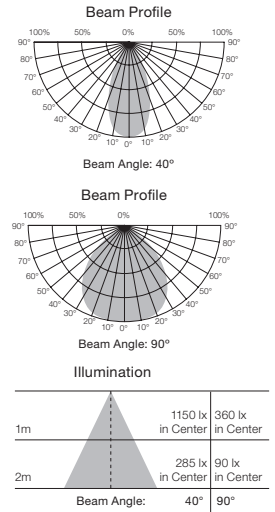

LED RECESSED DOWNLIGHT RETROFITS

4" LED recessed downlight retrofits

Applications / Features

- Residential
- Office
- Retail
- Hospitality
- Solid state LED lighting
- Direct replacement for reflector lamps
- Dimmable**
- Long life, 50,000 hours
- High efficiency/Environmentally friendly
- No UV or IR radiation
- 5 year warranty***
- c-UL-us damp location listed - Gimbal
- c-UL-us wet location listed - Baffle
- ENERGY STAR® certified

4" LED Recessed Downlight Retrofits

Item Number	Lamp Description	W	V	CRI	CCT	Lm	Bm	M.O.L. (Inches)	Life/Hrs.	UPC	Pack
S9460*	9WLED/RDL/4"/27K/DIM/120V	9	120	90	2700K	600	90°	2 7/8	50K	045923094606	16/1
S9461*	9WLED/RDL/4"/30K/DIM/120V	9	120	90	3000K	600	90°	2 7/8	50K	045923094613	16/1
S9462*	9WLED/RDL/4"/40K/DIM/120V	9	120	90	4000K	600	90°	2 7/8	50K	045923094620	16/1
S9478*	9WLED/RDL/4"/50K/DIM/120V	9	120	90	5000K	630	90°	2 7/8	50K	045923094781	16/1
4" LED Gimbal Retrofits											
S9463*	9WLED/DIR/4"/40°/27K/120V	9	120	90	2700K	600	40°	3 5/16	50K	045923094637	8/1
S9464*	9WLED/DIR/4"/40°/30K/120V	9	120	90	3000K	600	40°	3 5/16	50K	045923094644	8/1
S9465*	9WLED/DIR/4"/40°/40K/120V	9	120	90	4000K	630	40°	3 5/16	50K	045923094651	8/1
S9466*	9WLED/DIR/4"/90°/27K/120V	9	120	90	2700K	600	90°	3 5/16	50K	045923094668	8/1
S9467*	9WLED/DIR/4"/90°/30K/120V	9	120	90	3000K	600	90°	3 5/16	50K	045923094675	8/1
S9468*	9WLED/DIR/4"/90°/40K/120V	9	120	90	4000K	630	90°	3 5/16	50K	045923094682	8/1

**Consult Satco or visit www.satco.com for an up to date dimmer compatibility list.
***See separate warranty for complete terms and conditions. GU10 base sold separately, item number: S9000