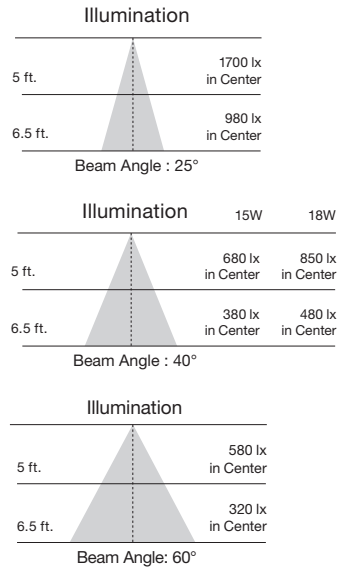

LED PAR Lamps

Item Number	Lamp Description	W	V	CRI	CCT	Color Temp.	Lm	Bm	M.O.L. (Inches)	Life/Hrs.	UPC	Pack
LED PAR38 - Replaces 90W												
S9440*	15PAR38/LED/25'/2700K/120V/SP	15	120	80	2700K	Warm White	1100	25°	5 3/16	25K	045923094408	12/6
S9441*	15PAR38/LED/25'/3000K/120V/SP	15	120	80	3000K	Soft White	1150	25°	5 3/16	25K	045923094415	12/6
S9442*	15PAR38/LED/25'/3500K/120V/SP	15	120	80	3500K	Neutral White	1150	25°	5 3/16	25K	045923094422	12/6
S9443*	15PAR38/LED/25'/4000K/120V/SP	15	120	80	4000K	Cool White	1200	25°	5 3/16	25K	045923094439	12/6
S9444*	15PAR38/LED/25'/5000K/120V/SP	15	120	80	5000K	Natural Light	1200	25°	5 3/16	25K	045923094446	12/6
S9445*	15PAR38/LED/40'/2700K/120V/FL	15	120	80	2700K	Warm White	1100	40°	5 3/16	25K	045923094453	12/6
S9446*	15PAR38/LED/40'/3000K/120V/FL	15	120	80	3000K	Soft White	1150	40°	5 3/16	25K	045923094460	12/6
S9447*	15PAR38/LED/40'/3500K/120V/FL	15	120	80	3500K	Neutral White	1150	40°	5 3/16	25K	045923094477	12/6
S9448*	15PAR38/LED/40'/4000K/120V/FL	15	120	80	4000K	Cool White	1200	40°	5 3/16	25K	045923094484	12/6
S9449*	15PAR38/LED/40'/5000K/120V/FL	15	120	80	5000K	Natural Light	1200	40°	5 3/16	25K	045923094491	12/6
S9450*	15PAR38/LED/60'/2700K/120V/WFL	15	120	80	2700K	Warm White	1100	60°	5 3/16	25K	045923094507	12/6
S9451*	15PAR38/LED/60'/3000K/120V/WFL	15	120	80	3000K	Soft White	1150	60°	5 3/16	25K	045923094514	12/6
S9452*	15PAR38/LED/60'/3500K/120V/WFL	15	120	80	3500K	Neutral White	1150	60°	5 3/16	25K	045923094521	12/6
S9453*	15PAR38/LED/60'/4000K/120V/WFL	15	120	80	4000K	Cool White	1200	60°	5 3/16	25K	045923094538	12/6
S9454*	15PAR38/LED/60'/5000K/120V/WFL	15	120	80	5000K	Natural Light	1200	60°	5 3/16	25K	045923094545	12/6
LED PAR38 - Replaces 100W												
S9455*	18PAR38/LED/40'/3000K/120V/FL	18	120	80	3000K	Soft White	1400	40°	5 3/16	25K	045923094552	12/6
S9456*	18PAR38/LED/40'/4000K/120V/FL	18	120	80	4000K	Cool White	1400	40°	5 3/16	25K	045923094569	12/6
LED PAR38 - Non-Dimmable 2 Pack - Replaces 90W												
S9457	15PAR38/LED/60'/3000K/120V/2PK	15	120	80	3000K	Soft White	1150	60°	5 3/16	25K	045923094576	8-2pks
LED PAR38 - Colors												
S9480	15PAR38/LED/40'/RED/120V	15	120	—	—	Red	—	40°	5 3/16	25K	045923094804	24/6
S9481	15PAR38/LED/40'/GREEN/120V	15	120	—	—	Green	—	40°	5 3/16	25K	045923094811	24/6
S9482	15PAR38/LED/40'/BLUE/120V	15	120	—	—	Blue	—	40°	5 3/16	25K	045923094828	24/6
S9483	15PAR38/LED/40'/AMBER/120V	15	120	—	—	Amber	—	40°	5 3/16	25K	045923094835	24/6
S9484	15PAR38/LED/40'/YELLOW/120V	15	120	—	—	Yellow	—	40°	5 3/16	25K	045923094842	24/6

† Enclosed fixture rating - Effective on new production in June 2016