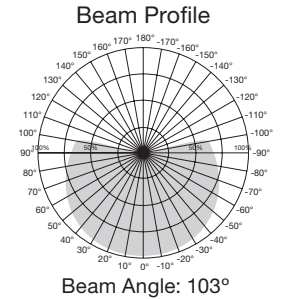

LED REFLECTOR LAMPS

Satco 11.5W & 16.5W BR40 LED reflectors 80 & 90 CRI

Applications / Features

- 65W BR40 replacement uses only 11.5W
- 85W BR40 replacement uses only 16.5W
- Indoor residential and commercial lighting
- Down lighting
- Display lighting
- Dimmable**
- Damp location