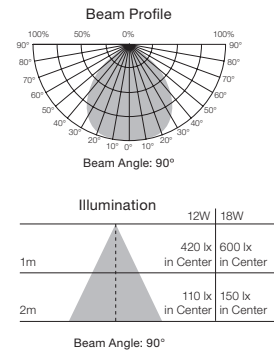

LED RECESSED DOWNLIGHT RETROFITS

5", 6" LED recessed downlight retrofits

Applications / Features

- Residential
- Office
- Retail
- Hospitality
- Solid state LED lighting
- Direct replacement for reflector lamps
- Dimmable**
- Long life, 50,000 hours
- High efficiency/Environmentally friendly
- Innovative design
- No UV or IR radiation
- 5 year warranty***
- c-UL-us damp location listed - Gimbal
- c-UL-us wet location listed - Baffle
- ENERGY STAR® certified

5/6" LED Recessed Downlight Retrofits

Item Number	Lamp Description	W	V	CRI	CCT	Lm	Bm	M.O.L. (Inches)	Life/Hrs.	UPC	Pack
S9469*	12WLED/RDL/5"-6"/27K/120V	12	120	90	2700K	800	90°	3 7/16	50K	045923094699	8/1
S9470*	12WLED/RDL/5"-6"/30K/120V	12	120	90	3000K	800	90°	3 7/16	50K	045923094705	8/1
S9471*	12WLED/RDL/5"-6"/40K/120V	12	120	90	4000K	840	90°	3 7/16	50K	045923094712	8/1
S9479*	12WLED/RDL/5"-6"/50K/120V	12	120	90	5000K	840	90°	3 7/16	50K	045923094798	8/1
S9475*	18WLED/RDL/5"-6"/27K/120V	18	120	90	2700K	1200	90°	3 7/16	50K	045923094750	8/1
S9476*	18WLED/RDL/5"-6"/30K/120V	18	120	90	3000K	1200	90°	3 7/16	50K	045923094767	8/1
S9477*	18WLED/RDL/5"-6"/40K/120V	18	120	90	4000K	1260	90°	3 7/16	50K	045923094774	8/1

5/6" LED Gimbal Retrofits

S9472*	12WLED/DIR/5"-6"/27K/120V	12	120	90	2700K	800	90°	4 1/4	50K	045923094729	8/1
S9473*	12WLED/DIR/5"-6"/30K/120V	12	120	90	3000K	800	90°	4 1/4	50K	045923094736	8/1
S9474*	12WLED/DIR/5"-6"/40K/120V	12	120	90	4000K	840	90°	4 1/4	50K	045923094743	8/1

**Consult Satco or visit www.satco.com for an up to date dimmer compatibility list.

***See separate warranty for complete terms and conditions. GU24 base sold separately, item number: S8999