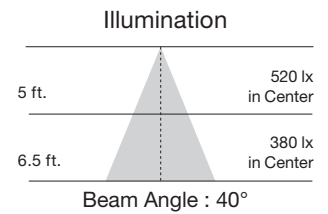

LED PAR LAMPS

13W LED PAR30 long neck lamps

Applications / Features

- 75W PAR30 long neck replacement uses only 13 Watts
- Down lighting
- Track lighting
- Dimmable
- IP65 Listed - indoor/outdoor
- Approved for enclosed fixtures

LED PAR Lamps

Item Number	Lamp Description	W	V	CRI	CCT	Color Temp.	Lm	Bm	M.O.L. (Inches)	Life/Hrs.	UPC	Pack
LED PAR30 Long Neck - Replaces 75W												
S9425*	13PAR30/LN/LED/25/2700K/120V/SP	13	120	80	2700K	Warm White	950	25°	4 1/16	25K	045923094255	12/6
S9426*	13PAR30/LN/LED/25/3000K/120V/SP	13	120	80	3000K	Soft White	950	25°	4 1/16	25K	045923094262	12/6
S9427*	13PAR30/LN/LED/25/3500K/120V/SP	13	120	80	3500K	Neutral White	950	25°	4 1/16	25K	045923094279	12/6
S9428*	13PAR30/LN/LED/25/4000K/120V/SP	13	120	80	4000K	Cool White	1000	25°	4 1/16	25K	045923094286	12/6
S9429*	13PAR30/LN/LED/25/5000K/120V/SP	13	120	80	5000K	Natural Light	1000	25°	4 1/16	25K	045923094293	12/6
S9430*	13PAR30/LN/LED/40/2700K/120V/FL	13	120	80	2700K	Warm White	950	40°	4 1/16	25K	045923094309	12/6
S9431*	13PAR30/LN/LED/40/3000K/120V/FL	13	120	80	3000K	Soft White	950	40°	4 1/16	25K	045923094316	12/6
S9432*	13PAR30/LN/LED/40/3500K/120V/FL	13	120	80	3500K	Neutral White	950	40°	4 1/16	25K	045923094323	12/6
S9433*	13PAR30/LN/LED/40/4000K/120V/FL	13	120	80	4000K	Cool White	1000	40°	4 1/16	25K	045923094330	12/6
S9434*	13PAR30/LN/LED/40/5000K/120V/FL	13	120	80	5000K	Natural Light	1000	40°	4 1/16	25K	045923094347	12/6
S9435*	13PAR30/LN/LED/60/2700K/120V/WFL	13	120	80	2700K	Warm White	950	60°	4 1/16	25K	045923094354	12/6
S9436*	13PAR30/LN/LED/60/3000K/120V/WFL	13	120	80	3000K	Soft White	950	60°	4 1/16	25K	045923094361	12/6
S9437*	13PAR30/LN/LED/60/3500K/120V/WFL	13	120	80	3500K	Neutral White	950	60°	4 1/16	25K	045923094378	12/6
S9438*	13PAR30/LN/LED/60/4000K/120V/WFL	13	120	80	4000K	Cool White	1000	60°	4 1/16	25K	045923094385	12/6
S9439*	13PAR30/LN/LED/60/5000K/120V/WFL	13	120	80	5000K	Natural Light	1000	60°	4 1/16	25K	045923094392	12/6

† Enclosed fixture rating - Effective on new production in June 2016