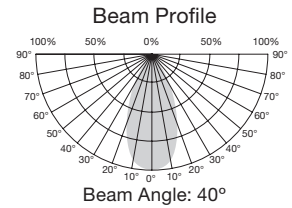

LED PAR LAMPS

KolourOne Panel Array 2.0 7W PAR20 LED lamps

Applications / Features

- Indoor residential and commercial lighting
- Entertainment lighting
- Down lighting
- Display lighting
- Accent lighting
- Dimmable
- Replaces 50PAR20