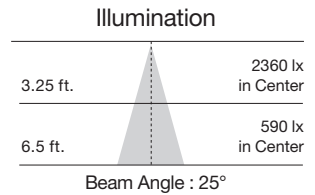

LED PAR LAMPS

Ditto™ 7W LED PAR20 lamps

Same PAR20 shape.
Advanced LED technology!

Applications / Features

- Entertainment lighting
- Down lighting
- Display lighting
- Accent lighting
- Dimmable
- Damp location
- 7W PAR20 replaces 50PAR20