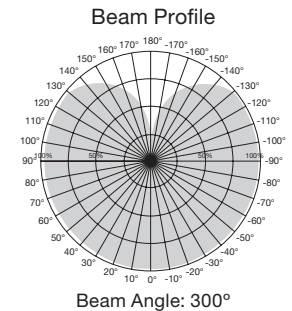

OMNI-DIRECTIONAL LED A19 LAMPS

40 & 60W replacement omni-directional LED A19 lamps

Direct replacements for 40 Watt & 60 Watt incandescent lamps

Applications / Features

- Direct replacement for 40—60 Watt incandescent lamps uses only 5.5—9 Watts
- Indoor residential and commercial lighting
- Damp location
- Approved for totally enclosed fixtures
- Accent lighting
- Dimmable

Omni 300° LED A19 Lamps

Item Number	Lamp Description	W	V	CRI	CCT	Lm	Bm	M.O.L. (Inches)	Life/Hrs.	UPC	Pack
S9600*	5.5A19/OMNI/300/LED/27K	5.5	120	80	2700K	450	300°	4 5/16	25K	045923096006	24/6
S9601*	5.5A19/OMNI/300/LED/30K	5.5	120	80	3000K	470	300°	4 5/16	25K	045923096013	24/6
S9602*	5.5A19/OMNI/300/LED/35K	5.5	120	80	3500K	480	300°	4 5/16	25K	045923096020	24/6
S9603*	5.5A19/OMNI/300/LED/40K	5.5	120	80	4000K	490	300°	4 5/16	25K	045923096037	24/6
S9604*	5.5A19/OMNI/300/LED/50K	5.5	120	80	5000K	510	300°	4 5/16	25K	045923096044	24/6
S9605*	9A19/OMNI/300/LED/27K	9	120	80	2700K	800	300°	4 5/16	25K	045923096051	24/6
S9606*	9A19/OMNI/300/LED/30K	9	120	80	3000K	830	300°	4 5/16	25K	045923096068	24/6
S9607*	9A19/OMNI/300/LED/35K	9	120	80	3500K	845	300°	4 5/16	25K	045923096075	24/6
S9608*	9A19/OMNI/300/LED/40K	9	120	80	4000K	860	300°	4 5/16	25K	045923096082	24/6
S9609*	9A19/OMNI/300/LED/50K	9	120	80	5000K	900	300°	4 5/16	25K	045923096099	24/6
S9610*	9A19/OMNI/300/LED/27K/GU24	9	120	80	2700K	800	300°	4 5/16	25K	045923096105	24/6
S9611*	9A19/OMNI/300/LED/35K/GU24	9	120	80	3500K	845	300°	4 5/16	25K	045923096112	24/6
90 CRI											
S9612*	10.5A19/OMNI/LED/27K/90CRI	10.5	120	90	2700K	800	300°	4 5/8	25K	045923096129	24/6
S9613*	10.5A19/OMNI/LED/27K/90CRI/GU24	10.5	120	90	2700K	800	300°	4 1/2	25K	045923096136	24/6
S9617*	10.5A19/OMNI/LED/30K/90CRI	10.5	120	90	3000K	830	300°	4 5/8	25K	045923096174	24/6