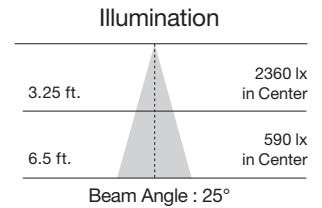

LED PAR LAMPS

Ditto™ 11W LED PAR30 long neck lamps

Same PAR30 shape.
Advanced LED technology!

Applications / Features

- Entertainment lighting
- Down lighting
- Display lighting
- Accent lighting
- Dimmable
- Damp location
- 11W PAR30 replaces up to 75PAR30