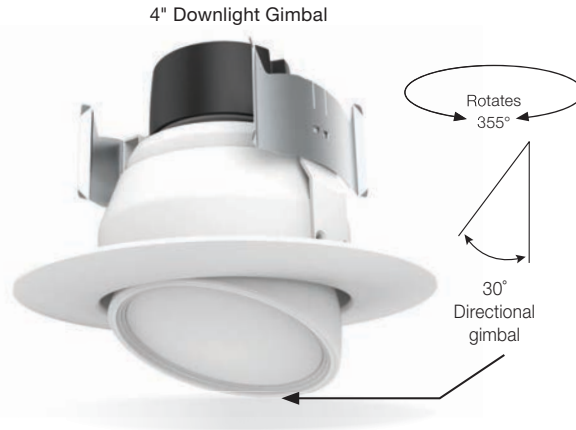

4" LED recessed downlight retrofits

Applications / Features

- Residential
- Office
- Retail
- Hospitality
- Solid state LED lighting
- Direct replacement for reflector lamps
- Dimmable**
- Long life, 50,000 hours
- High efficiency/Environmentally friendly
- No UV or IR radiation
- 5 year warranty***
- c-UL-us damp location listed - Gimbal
- c-UL-us wet location listed - Baffle
- ENERGY STAR® certified