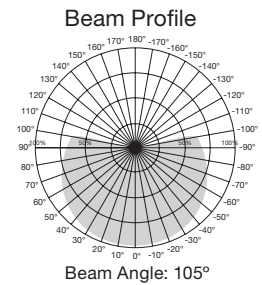

Satco 9.5W BR30 LED reflectors 80 & 90 CRI

Applications / Features

- 65BR30 replacement uses only 9.5 Watts
- Indoor residential and commercial lighting
- Down lighting
- Display lighting
- New one piece, lighter weight design
- Dimmable**
- Damp location