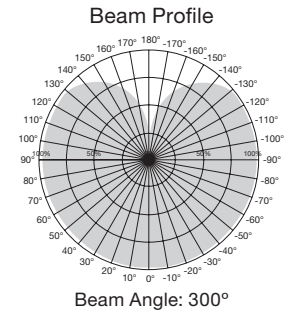

OMNI-DIRECTIONAL LED A19 & A21 LAMPS

30, 70 & 100 Watt replacement omni-directional 3-Way LED lamps

Direct replacement for 30/70/100W
3-way incandescent lamps
uses only 3/11/16 Watts

Applications / Features

- Indoor residential and commercial lighting
- Down lighting
- Display lighting
- Accent lighting
- Damp location rated
- Approved for totally enclosed fixtures