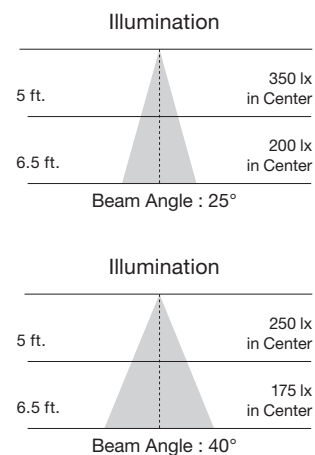

LED PAR LAMPS

**Familiar appearance.
High efficiency.
Direct replacements.**

**Introducing Satco LED PAR Lamps.
LED efficiency, indoors or out.**

Satco LED PAR lamps have the familiar look of the Halogen PAR lamps they replace, but deliver the high efficiency that only LEDs can. With the silvered reflector, traditional lens pattern, and exact dimensions of older Halogen PARs, Satco LED PARs represent an exact replacement. The only difference will be the greatly reduced energy and maintenance costs!

7W LED PAR20 lamps

Applications / Features

- 50W PAR20 replacement uses only 7 Watts
- Down lighting
- Track lighting
- Dimmable
- IP65 Listed - indoor/outdoor
- Approved for enclosed fixtures

LED PAR Lamps

Item Number	Lamp Description	W	V	CRI	CCT	Color Temp.	Lm	Bm	M.O.L. (Inches)	Life/Hrs.	UPC	Pack
LED PAR20 - Replaces 50W												
S9400*	7PAR20/LED/25/2700K/120V/SP	7	120	80	2700K	Warm White	500	25°	3 1/16	25K	045923094002	24/6
S9401*	7PAR20/LED/25/3000K/120V/SP	7	120	80	3000K	Soft White	500	25°	3 1/16	25K	045923094019	24/6
S9402*	7PAR20/LED/25/3500K/120V/SP	7	120	80	3500K	Neutral White	500	25°	3 1/16	25K	045923094026	24/6
S9403*	7PAR20/LED/25/4000K/120V/SP	7	120	80	4000K	Cool White	525	25°	3 1/16	25K	045923094033	24/6
S9404*	7PAR20/LED/25/5000K/120V/SP	7	120	80	5000K	Natural Light	525	25°	3 1/16	25K	045923094040	24/6
S9405*	7PAR20/LED/40/2700K/120V/FL	7	120	80	2700K	Warm White	500	40°	3 1/16	25K	045923094057	24/6
S9406*	7PAR20/LED/40/3000K/120V/FL	7	120	80	3000K	Soft White	500	40°	3 1/16	25K	045923094064	24/6
S9407*	7PAR20/LED/40/3500K/120V/FL	7	120	80	3500K	Neutral White	500	40°	3 1/16	25K	045923094071	24/6
S9408*	7PAR20/LED/40/4000K/120V/FL	7	120	80	4000K	Cool White	525	40°	3 1/16	25K	045923094088	24/6
S9409*	7PAR20/LED/40/5000K/120V/FL	7	120	80	5000K	Natural Light	525	40°	3 1/16	25K	045923094095	24/6

† Enclosed fixture rating - Effective on new production in June 2016