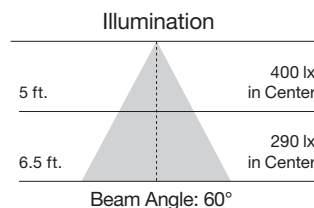

LED PAR LAMPS

13W LED PAR30 short neck lamps

Applications / Features

- 50W PAR30 short neck replacement uses only 13 Watts
- Down lighting
- Track lighting
- Dimmable
- IP65 Listed - indoor/outdoor
- Approved for enclosed fixtures

LED PAR Lamps

Item Number	Lamp Description	W	V	CRI	CCT	Color Temp.	Lm	Bm	M.O.L. (Inches)	Life/Hrs.	UPC	Pack
LED PAR30 Short Neck - Replaces 50W												
S9410*	13PAR30/SN/LED/25/2700K/120V/SP	13	120	80	2700K	Warm White	950	25°	3 5/8	25K	045923094101	12/6
S9411*	13PAR30/SN/LED/25/3000K/120V/SP	13	120	80	3000K	Soft White	950	25°	3 5/8	25K	045923094118	12/6
S9412*	13PAR30/SN/LED/25/3500K/120V/SP	13	120	80	3500K	Neutral White	950	25°	3 5/8	25K	045923094125	12/6
S9413*	13PAR30/SN/LED/25/4000K/120V/SP	13	120	80	4000K	Cool White	1000	25°	3 5/8	25K	045923094132	12/6
S9414*	13PAR30/SN/LED/25/5000K/120V/SP	13	120	80	5000K	Natural Light	1000	25°	3 5/8	25K	045923094149	12/6
S9415*	13PAR30/SN/LED/40/2700K/120V/FL	13	120	80	2700K	Warm White	950	40°	3 5/8	25K	045923094156	12/6
S9416*	13PAR30/SN/LED/40/3000K/120V/FL	13	120	80	3000K	Soft White	950	40°	3 5/8	25K	045923094163	12/6
S9417*	13PAR30/SN/LED/40/3500K/120V/FL	13	120	80	3500K	Neutral White	950	40°	3 5/8	25K	045923094170	12/6
S9418*	13PAR30/SN/LED/40/4000K/120V/FL	13	120	80	4000K	Cool White	1000	40°	3 5/8	25K	045923094187	12/6
S9419*	13PAR30/SN/LED/40/5000K/120V/FL	13	120	80	5000K	Natural Light	1000	40°	3 5/8	25K	045923094194	12/6
S9420*	13PAR30/SN/LED/60/2700K/120V/WFL	13	120	80	2700K	Warm White	950	60°	3 5/8	25K	045923094200	12/6
S9421*	13PAR30/SN/LED/60/3000K/120V/WFL	13	120	80	3000K	Soft White	950	60°	3 5/8	25K	045923094217	12/6
S9422*	13PAR30/SN/LED/60/3500K/120V/WFL	13	120	80	3500K	Neutral White	950	60°	3 5/8	25K	045923094224	12/6
S9423*	13PAR30/SN/LED/60/4000K/120V/WFL	13	120	80	4000K	Cool White	1000	60°	3 5/8	25K	045923094231	12/6
S9424*	13PAR30/SN/LED/60/5000K/120V/WFL	13	120	80	5000K	Natural Light	1000	60°	3 5/8	25K	045923094248	12/6

† Enclosed fixture rating - Effective on new production in June 2016