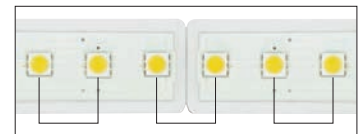

THREAD™ LINEAR LED SYSTEM

Consistent 0.5" LED package spacing at fixture connections