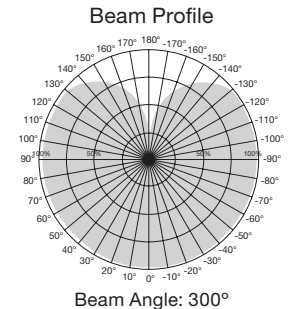

OMNI-DIRECTIONAL LED A19 LAMPS

75W replacement 300° omni-directional LED lamps

Direct replacement for
75 Watt incandescent lamps
uses only 12 Watts.

Applications / Features

- Indoor residential and commercial lighting
- Down lighting
- Display lighting
- Accent lighting
- Dimmable
- Damp Location
- Approved for totally enclosed fixtures