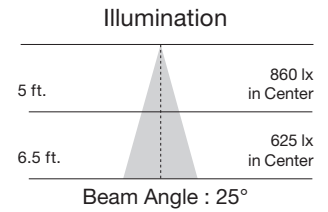

LED PAR LAMPS

13W LED PAR30 long neck lamps

Applications / Features

- 75W PAR30 long neck replacement uses only 13 Watts
- Down lighting
- Track lighting
- Dimmable
- IP65 Listed - indoor/outdoor
- Approved for enclosed fixtures