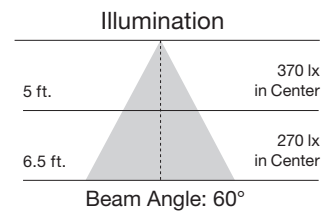

LED PAR LAMPS

13W LED PAR30 long neck lamps

Applications / Features

- 75W PAR30 long neck replacement uses only 13 Watts
- Down lighting
- Track lighting
- Dimmable
- IP65 Listed - indoor/outdoor
- Approved for enclosed fixtures

LED PAR Lamps

Item Number	Lamp Description	W	V	CRI	CCT	Color Temp.	Lm	Bm	M.O.L. (Inches)	Life/Hrs.	UPC	Pack
LED PAR30 Long Neck - Replaces 75W												
S9425*	13PAR30/LN/LED/25/2700K/120V/SP	13	120	80	2700K	Warm White	950	25°	4 1/16	25K	045923094255	12/6
S9426*	13PAR30/LN/LED/25/3000K/120V/SP	13	120	80	3000K	Soft White	950	25°	4 1/16	25K	045923094262	12/6
S9427*	13PAR30/LN/LED/25/3500K/120V/SP	13	120	80	3500K	Neutral White	950	25°	4 1/16	25K	045923094279	12/6
S9428*	13PAR30/LN/LED/25/4000K/120V/SP	13	120	80	4000K	Cool White	1000	25°	4 1/16	25K	045923094286	12/6
S9429*	13PAR30/LN/LED/25/5000K/120V/SP	13	120	80	5000K	Natural Light	1000	25°	4 1/16	25K	045923094293	12/6
S9430*	13PAR30/LN/LED/40/2700K/120V/FL	13	120	80	2700K	Warm White	950	40°	4 1/16	25K	045923094309	12/6
S9431*	13PAR30/LN/LED/40/3000K/120V/FL	13	120	80	3000K	Soft White	950	40°	4 1/16	25K	045923094316	12/6
S9432*	13PAR30/LN/LED/40/3500K/120V/FL	13	120	80	3500K	Neutral White	950	40°	4 1/16	25K	045923094323	12/6
S9433*	13PAR30/LN/LED/40/4000K/120V/FL	13	120	80	4000K	Cool White	1000	40°	4 1/16	25K	045923094330	12/6
S9434*	13PAR30/LN/LED/40/5000K/120V/FL	13	120	80	5000K	Natural Light	1000	40°	4 1/16	25K	045923094347	12/6
S9435*	13PAR30/LN/LED/60/2700K/120V/WFL	13	120	80	2700K	Warm White	950	60°	4 1/16	25K	045923094354	12/6
S9436*	13PAR30/LN/LED/60/3000K/120V/WFL	13	120	80	3000K	Soft White	950	60°	4 1/16	25K	045923094361	12/6
S9437*	13PAR30/LN/LED/60/3500K/120V/WFL	13	120	80	3500K	Neutral White	950	60°	4 1/16	25K	045923094378	12/6
S9438*	13PAR30/LN/LED/60/4000K/120V/WFL	13	120	80	4000K	Cool White	1000	60°	4 1/16	25K	045923094385	12/6
S9439*	13PAR30/LN/LED/60/5000K/120V/WFL	13	120	80	5000K	Natural Light	1000	60°	4 1/16	25K	045923094392	12/6

† Enclosed fixture rating - Effective on new production in June 2016