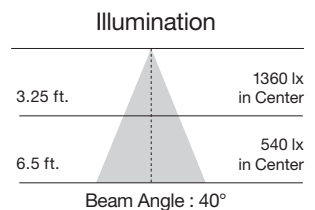

Applications / Features

- Entertainment lighting
- Down lighting
- Display lighting
- Accent lighting
- Dimmable
- Damp location
- 11W PAR30 replaces up to 75PAR30