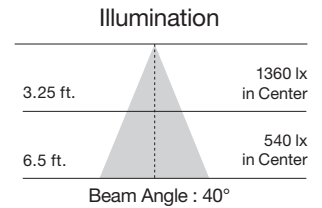

LED PAR LAMPS

Ditto™ 11W LED PAR30 long neck lamps

Same PAR30 shape.
Advanced LED technology!

Applications / Features

- Entertainment lighting
- Down lighting
- Display lighting
- Accent lighting
- Dimmable
- Damp location
- 11W PAR30 replaces up to 75PAR30