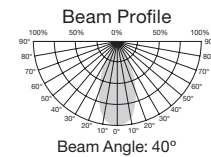

KolourOne Panel Array 2.0 14W PAR30 short neck LED lamps

Applications / Features

- Indoor residential and commercial lighting
- Down lighting
- Display lighting
- Accent lighting
- Dimmable
- Replaces 75PAR30