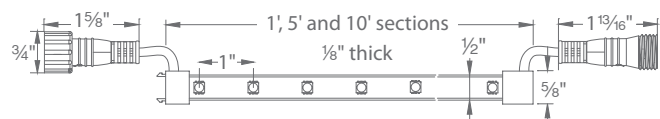

TAPE SELECTION

System	Length	Type
LED-TCO	1 1 foot	RGB Color Changing
	5 5 feet	
	10 10 feet	

Example: **LED-TCO-5-RGB**

CONTROLLER FOR PALETTE OUTDOOR (REQUIRED)

Master Controller (required)		LED-TO24-CM	4 function wired controller
Wireless Controller (required)		LED-TO24-WS	4 function wireless controller
Slave Controller (optional)		LED-TO24-CS	Connects to Master Controller, adding 40 ft run Compatible with Palette Outdoor

CLASS 2 POWER SUPPLY FOR PALETTE OUTDOOR (REQUIRED)

Type	Model	Power	Input	Output
Remote Wet Location	 EN-O24100-RB2-T	96W	120V - 277V AC	24V DC Includes a 6 foot lead wire

ACCESSORIES FOR PALETTE OUTDOOR

	Signal Wire Master to Slave controller or Slave to Slave	LED-TO24-SW60 LED-TO24-SW120	60 in 120 in
	DMX Signal Wire DMX to Master controller	LED-TO24-MW60 LED-TO24-MW120	60 in 120 in
	RGB Joiner Cable Extends distance between tape and to controllers	LED-TO24-IC6-RGB LED-TO24-IC12-RGB LED-TO24-IC72-RGB LED-TO24-IC120-RGB	6 in 12 in 72 in 120 in

	3-Way "Y" Connector Connects tape sections	LED-TO24-Y-RGB
	4 Way "X" Connector Connects tape sections	LED-TO24-X-RGB

Compatible with Palette Outdoor