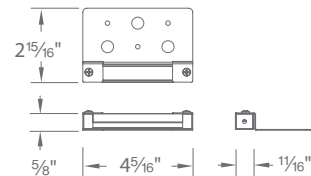

7031

Perfect for those hard to access, short areas, columns, posts, walls and tight turns.

3"

Model   *Color Temp*   *Finishes*

18" HARDSCAPE

Input   9 - 15VAC
Power   9.3W, 13.4VA
Brightness   Up to 265 lm
CRI   90+
Rated Life   70,000 hours

7181-27BZ
7181-30BZ

2700K Warm White
3000K Pure White

Bronze on
Aluminum

12" HARDSCAPE

Input   9 - 15VAC
Power   6.5W, 10.1VA
Brightness   Up to 185 lm
CRI   90+
Rated Life   70,000 hours

7121-27BZ
7121-30BZ

2700K Warm White
3000K Pure White

Bronze on
Aluminum

6" HARDSCAPE

Input   9 - 15VAC
Power   3.1W, 5.1VA
Brightness   Up to 90 lm
CRI   90+
Rated Life   70,000 hours

7061-27BZ
7061-30BZ

2700K Warm White
3000K Pure White

Bronze on
Aluminum

3" HARDSCAPE

Input   9 - 15VAC
Power   1.4W, 2.5VA
Brightness   Up to 40 lm
CRI   90+
Rated Life   70,000 hours

7031-27BZ
7031-30BZ

2700K Warm White
3000K Pure White

Bronze on
Aluminum