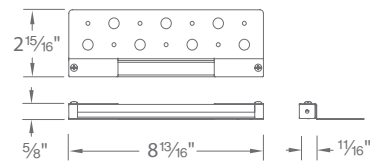

7031

Perfect for those hard to access, short areas, columns, posts, walls and tight turns.

3"

Model   *Color Temp*   *Finishes*

18" HARDSCAPE

Input   9 - 15VAC
Power   9.3W, 13.4VA
Brightness   Up to 265 lm
CRI   90+
Rated Life   70,000 hours

7181-27BZ
7181-30BZ

2700K Warm White
3000K Pure White

Bronze on
Aluminum

12" HARDSCAPE

Input   9 - 15VAC
Power   6.5W, 10.1VA
Brightness   Up to 185 lm
CRI   90+
Rated Life   70,000 hours

7121-27BZ
7121-30BZ

2700K Warm White
3000K Pure White

Bronze on
Aluminum

6" HARDSCAPE

Input   9 - 15VAC
Power   3.1W, 5.1VA
Brightness   Up to 90 lm
CRI   90+
Rated Life   70,000 hours

7061-27BZ
7061-30BZ

2700K Warm White
3000K Pure White

Bronze on
Aluminum

3" HARDSCAPE

Input   9 - 15VAC
Power   1.4W, 2.5VA
Brightness   Up to 40 lm
CRI   90+
Rated Life   70,000 hours

7031-27BZ
7031-30BZ

2700K Warm White
3000K Pure White

Bronze on
Aluminum