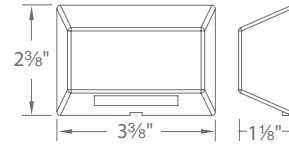

3031

Input 9 - 15VAC
Power 2.8W 4.6VA
Brightness 75 lm
CRI 90+
Rated Life 50,000 hours

Model	Color Temp	Finishes
3031	27 2700K Warm White	BK Black on Aluminum BBR Bronze on Brass BZ Bronze on Aluminum WT White on Aluminum
	30 3000K Cool White	

Example: 3031-30BZ