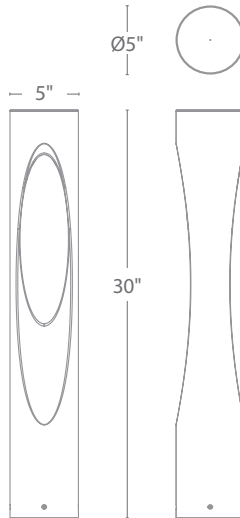

SCOOP 12V/120V/277V LED BOLLARD

IP66

1838 listed (12V)
1598 listed (120V/277V)

- Sleek linear design blends seamlessly into pathways while providing soft, even illumination

		Model	Color Temp	Finishes
Input	9 - 15VAC	6611 12V	27 2700K Warm White 30 3000K Pure White	BZ Bronze on Aluminum BK Black on Aluminum
Power	5.7W, 6.0VA			
Brightness	Up to 135 lm			
CRI	90			
Rated Life	60,000 hours			
MLV dimming only				
Input	120V	6612 120V	27 2700K Warm White 30 3000K Pure White	BZ Bronze on Aluminum BK Black on Aluminum
Power	12.5W			
Brightness	Up to 350 lm			
CRI	90			
Rated Life	60,000 hours			
TRIAC or ELV dimming				
Input	277VAC	6613 277V	27 2700K Warm White 30 3000K Pure White	BZ Bronze on Aluminum BK Black on Aluminum
Power	10.5W			
Brightness	Up to 300 lm			
CRI	90			
Rated Life	60,000 hours			
ELV dimming only				

Example: 6611-30BZ
Mounting accessories included