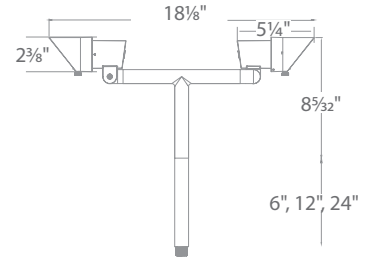

6211

		Model	Color Temp	Finishes	
Input	9-15VAC	6111 Single	27 2700K Warm White	BZ Bronze on Aluminum	
Power	1W to 7W/ 2VA-10.5VA				
Brightness	45lm to 365lm				
CRI	85				
Rated Life	70,000 hours				
Input	9-15VAC	6211 Double	30 3000K Pure White	BBR Bronze on Bronze	
Power	1W to 7W/ 2VA-10.5VA x 2				
Brightness	45lm to 365lm x 2				
CRI	85				
Rated Life	70,000 hours				

Example: 6111-30BZ

Guardian mount, 6 foot lead wire, and direct burial gel filled wire nuts included

Accessories

5" Long Shroud		5111-LSHR-BZ 5111-LSHR-BBR	Bronze on Aluminum Bronze on Brass	Reduce glare. Ideal for downlighting application
Surface Mount Flange/Stake		5000-SCP-BZ 5000-SCP-BBR	Bronze on Aluminum	Includes three 7 inch threaded stainless steel stabilizing pins for ground mounting or surface mounts with four screws or over a junction box
Additional Guardian Mount		9000-SP9-BZ	Stainless Steel	Heavy duty stainless steel spike to position fixture Formed from a single piece of metal