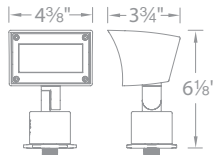

Input 9-15VAC
Power 0.5W to 14.5W / 1VA to 17VA
Brightness Up to 430 lm
Beam Angle 15° upward (50° by 80°)
CRI 95+
Rated Life 45,000 hours

Model	Finishes
5021-CCBBR	Bronze on Brass

See page 12 for accessories