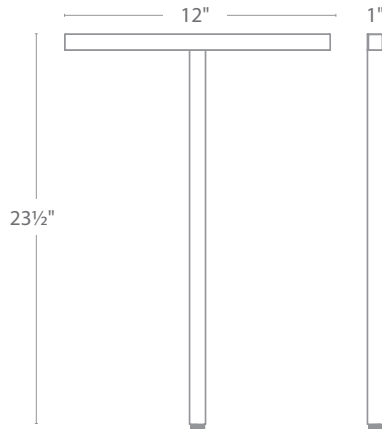

- Sleek linear design blends seamlessly into pathways while providing soft, even illumination
- Recommended spacing for installation :
  Residential: 11 to 13ft
  Commercial: 7 to 9ft