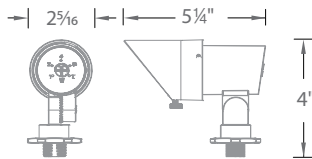

Single and Double Stem Mount
available. See pages 53-54