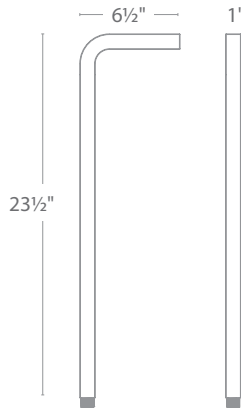

- Sleek linear design blends seamlessly into pathways while providing soft, even illumination
- Recommended spacing for installation :
  Residential: 11 to 13ft
  Commercial: 7 to 9ft