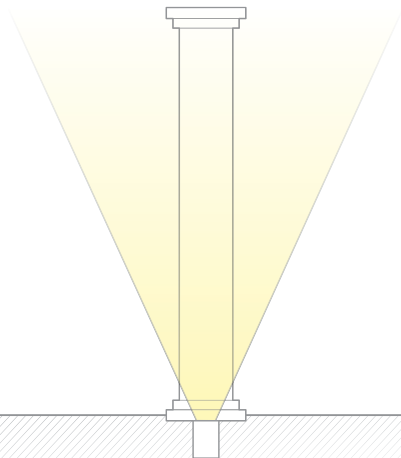

3" Inground Features

Typical Inground
Most light output goes into the air,
causing light pollution