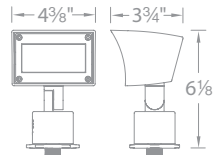

Power 3.5W to 14.5W
Brightness 95lm to 855lm
Beam Angle 15° upward (50° by 80°)
CRI 85
Color Temp 3000K Pure White
Rated Life 45,000 hours
Listing IP-66

6' lead wire and wire nuts included