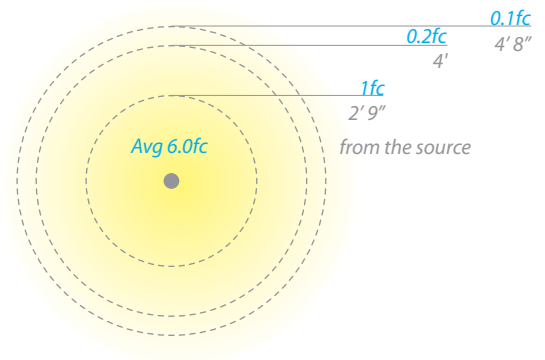

- Sturdy side mount design works well in applications where directional illumination is desired
- Recommended spacing for installation :
  Residential: 7 to 9ft
  Commercial: 5 to 7ft

		Model	Color Temp	Finishes
Input	9 - 15VAC	6041	27 2700K Warm White 30 3000K Pure White	BBR Bronze on Brass BZ Bronze on Aluminum BK Black on Aluminum
Power	6.5W, 9.5VA			
Brightness	Up to 225 lm			
CRI	90			
Rated Life	60,000 hours			

Example: 6041-30BK

Mounting stake, 6 foot lead wire, and direct burial gel filled wire nuts included

Accessories

Additional Mounting Stake		9000-ST9-BK	Bronze	Durable PC stake
Surface Mount Flange/Stake		5000-SCP-BZ 5000-SCP-BBR	Bronze on Aluminum Bronze on Brass	Includes three 7 inch threaded stainless steel stabilizing pins for ground mounting or surface mounts with four screws or over a junction box
Guardian Mount		9000-SP9-BZ	Stainless Steel	Heavy duty stainless steel spike to position fixture Formed from a single piece of metal