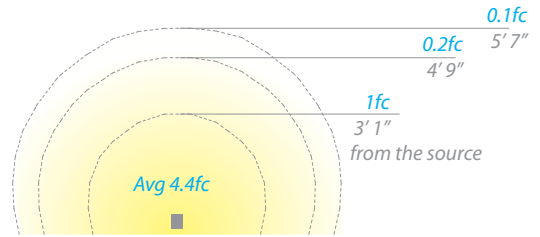

Example: 4021-AMBK

LEDGE LED PATH

- IP66 rated, Protected against high-pressure water jets
- Factory sealed water tight fixtures
- Constant output for 9V-15V input

- Sleek linear design blends seamlessly into pathways while providing soft, even illumination
- Recommended spacing for installation :
Residential: 8 to 10ft
Commercial: 5 to 7ft