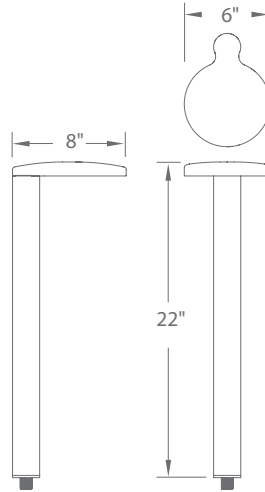

- Sturdy side mount design works well in applications where directional illumination is desired
- Recommended spacing for installation :
  Residential: 8 to 10ft
  Commercial: 5 to 7ft