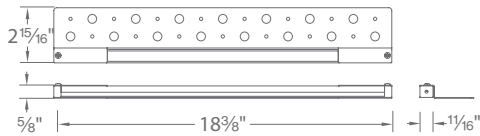

7031

Perfect for those hard to access, short areas, columns, posts, walls and tight turns.

3"

Model   *Color Temp*   *Finishes*

18" HARDSCAPE

Input   9 - 15VAC
Power   9.3W, 13.4VA
Brightness   Up to 265 lm
CRI   90+
Rated Life   70,000 hours

7181-27BZ
7181-30BZ

2700K Warm White
3000K Pure White

Bronze on
Aluminum

12" HARDSCAPE

Input   9 - 15VAC
Power   6.5W, 10.1VA
Brightness   Up to 185 lm
CRI   90+
Rated Life   70,000 hours

7121-27BZ
7121-30BZ

2700K Warm White
3000K Pure White

Bronze on
Aluminum

6" HARDSCAPE

Input   9 - 15VAC
Power   3.1W, 5.1VA
Brightness   Up to 90 lm
CRI   90+
Rated Life   70,000 hours

7061-27BZ
7061-30BZ

2700K Warm White
3000K Pure White

Bronze on
Aluminum

3" HARDSCAPE

Input   9 - 15VAC
Power   1.4W, 2.5VA
Brightness   Up to 40 lm
CRI   90+
Rated Life   70,000 hours

7031-27BZ
7031-30BZ

2700K Warm White
3000K Pure White

Bronze on
Aluminum