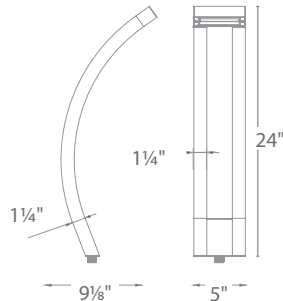

SLIDE LED PATH