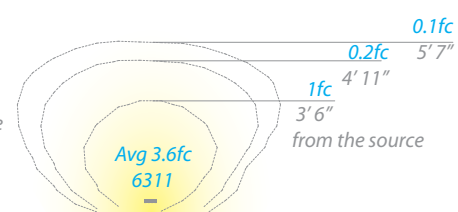

6321 Large
Residential: 9 to 11ft
Commercial: 5 to 7ft

6311 Small
Residential: 7 to 9ft
Commercial: 4 to 6ft

	Model	Color Temp	Finishes
Input	9 - 15VAC		
Power	3.0W, 4.5VA		
Brightness	Up to 95 lm		
CRI	90		
Rated Life	60,000 hours		
	6311	30	BZ
	Small	3000K Pure White	Bronze on Aluminum
Input	9 - 15VAC		
Power	3.0W, 4.5VA		
Brightness	Up to 95 lm		
CRI	90		
Rated Life	60,000 hours		
	6321		
	Large		