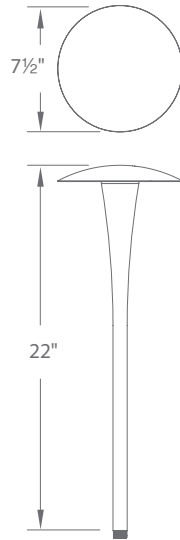

- Broad appeal makes this fixture suitable for varying landscape designs
- Recommended spacing for installation :
  Residential: 11 to 13ft
  Commercial: 7 to 9ft

		Model	Color Temp	Finishes
Input	9 - 15VAC	6011	27 2700K Warm White 30 3000K Pure White	BBR Bronze on Brass BZ Bronze on Aluminum BK Black on Aluminum
Power	5.8W / 9.4VA			
Brightness	Up to 150 lm			
CRI	90			
Rated Life	60,000 hours			

Example: 6011-30BK

Mounting stake, 6 foot lead wire, and direct burial gel filled wire nuts included

Accessories

Additional Mounting Stake		9000-ST9-BK	Bronze	Durable PC stake
Surface Mount Flange/Stake		5000-SCP-BZ 5000-SCP-BBR	Bronze on Aluminum Bronze on Brass	Includes three 7 inch threaded stainless steel stabilizing pins for ground mounting or surface mounts with four screws or over a junction box
Guardian Mount		9000-SP9-BZ	Stainless Steel	Heavy duty stainless steel spike to position fixture Formed from a single piece of metal