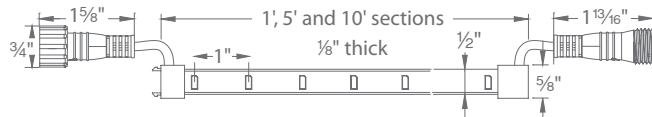

Double insulated PVC encasement and distinct electrical and mechanical junctions allow for seemingly endless runs that can be powered separately

TAPE SELECTIONS

System	Color Temp	Length	Color
LED-TO2427	2700K	1 1 foot	WT White
LED-TO2430	3000K	5 5 feet	
LED-TO2435	3500K	10 10 feet	

Example: **LED-TO2435-10-WT**

CLASS 2 POWER SUPPLY FOR PRO OUTDOOR (REQUIRED)

Type	Model	Power	Input	Output	Dimmable	
Remote Damp Location	EN-OD24100-RB2-T	96W	120V AC	24V AC	ELV	Includes a 6 foot lead wire
Remote Wet Location	EN-O24100-RB2-T	96W	120V - 277V AC	24V DC	0-10V	Includes a 6 foot lead wire