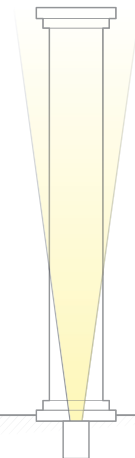

5022-30BZ *Bronze on Aluminum*
5022-30BBR *Bronze on Brass*

See pages 17-18 for *color changing wall wash lights*

Accessories

<i>Additional Stake</i>		9000-ST9-BK	<i>Bronze</i>	<i>Durable PC stake</i>		
<i>Surface Mount Flange/Stake</i>		5000-SCP-BZ 5000-SCP-BBR	<i>Bronze on Aluminum</i> <i>Bronze on Brass</i>	<i>Includes three 7 inch threaded stainless steel stabilizing pins for ground mounting or surface mounts with four screws or over a junction box</i>		
<i>Guardian Mount</i>		9000-SP9-BZ	<i>Stainless Steel</i>	<i>Heavy duty stainless steel spike to position fixture Formed from a single piece of metal</i>		
<i>Gutter Mount Bracket</i>		5000-GM-BZ	<i>Stainless Steel</i>	<i>Stainless Steel universal mounting bracket for gutter mounting fixture</i>		
<i>Power Stake</i>		9000-RPT-BK	<i>Black</i>	<i>Easy wiring accessory designed for 120V products; eliminates the need for a separate J-box.</i>		
<i>Tree Mount Junction Box</i>		5000-TCP-BZ	<i>Bronze on Aluminum</i>	<i>Bronze on Aluminum box with Stainless steel mounting screws. Two 1/2" NPT threaded holes</i>		
<i>Optics</i>		LENS-2X4-AMB LENS-2X4-GRN LENS-2X4-RED	<i>Amber</i> <i>Green</i> <i>Red</i>	LENS-2X4-BLU LENS-2X4-FR LENS-2X4-SPR	<i>Blue</i> <i>Frosted</i> <i>Spread</i>	<i>Enhances saturation of florals and foliage and turtle friendly</i>
<i>Extension Rods</i>		5000-X04-BZ 5000-X08-BZ 5000-X12-BZ	<i>4 in</i> <i>8 in</i> <i>12 in</i>	5000-X18-BZ 5000-X24-BZ	<i>18 in</i> <i>24 in</i>	<i>Extends distance between Accent light and Surface Mount Canopy, Stake, or Tree Mount box</i>
<i>Rod L-Coupler</i>		5000-LCO-BZ	<i>Bronze</i>			

3" Inground Features

Typical Inground
 Most light output goes into the air,
 causing light pollution

Adjust Beam Angles
 Presets at
 15°, 30°, 45°, 60°

Adjustable WAC Inground
 Adjust the light to where you need it