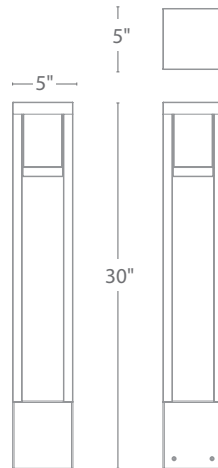

TOWER 12V/120V/277V LED BOLLARD

IP66

1838 listed (12V)
1598 listed (120V/277V)

- Sleek linear design blends seamlessly into pathways while providing soft, even illumination

	<i>Model</i>	<i>Color Temp</i>	<i>Finishes</i>
Input 9 - 15VAC Power 5.5W, 6.0VA Brightness Up to 185 lm CRI 90 Rated Life 60,000 hours MLV dimming only	6621 12V	27 2700K Warm White 30 3000K Pure White	BZ Bronze on Aluminum BK Black on Aluminum
Input 120V Power 12.5W Brightness Up to 455 lm CRI 90 Rated Life 60,000 hours TRIAC or ELV dimming	6622 120V	27 2700K Warm White 30 3000K Pure White	BZ Bronze on Aluminum BK Black on Aluminum
Input 277VAC Power 10.5W Brightness Up to 455 lm CRI 90 Rated Life 60,000 hours ELV dimming only	6623 277V	27 2700K Warm White 30 3000K Pure White	BZ Bronze on Aluminum BK Black on Aluminum

Example: 6622-30BZ
Mounting accessories included