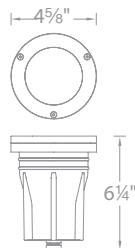

3" INGROUND 12V COLOR CHANGING

Color and brightness controlled with ilumenight™ mobile app

Input 9-15VAC
Power 0.5W to 14.5W / 1VA to 17VA
Brightness Up to 250 lm
Beam Angle 15° to 60°
CRI 95+
Rated Life 45,000 hours

Model	Finishes
5031-CCBBR	Bronze on Brass

See page 16 for accessories