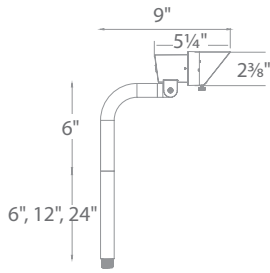

MINI ACCENT LED PATH

IP66

1838 listed (12V)

6111