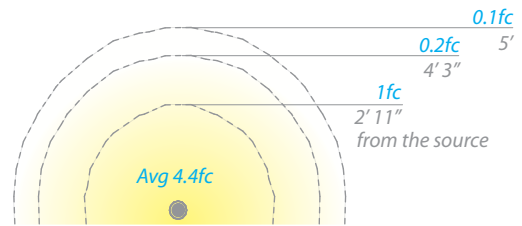

ECLIPSE LED PATH

- IP66 rated, Protected against high-pressure water jets
 - Factory sealed water tight fixtures
 - Solid diecast corrosion resistant aluminum alloy
 - Constant output for 9V-15V input

- Sturdy side mount design works well in applications where directional illumination is desired
- Recommended spacing for installation :
Residential: 8 to 10ft
Commercial: 5 to 7ft