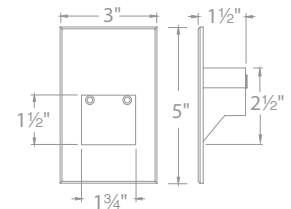

Voltage	Model	Color Temp	Finishes
12V	4011-27	2700K	BBR Bronze on Brass
	4011-30	3000K	BZ Bronze on Aluminum
	4011-AM	Amber	BK Black on Aluminum
120V**	WL-LED100-C-	3000K	WT White on Aluminum
	WL-LED100-AM-	Amber	SS* Cast Stainless Steel

Example: 4011-30BZ

*Cast Stainless Steel finish is only available in 3000K and Amber Colors.

**Available in 277V; Example: WL-LED100F-C-WT

Voltage	Model	Color Temp	Finishes
12V	4021-27	2700K	BZ Bronze on Aluminum
	4021-30	3000K	BK Black on Aluminum
	4021-AM	Amber	WT White on Aluminum
120V**	WL-LED200-C-	3000K	SS* Cast Stainless Steel
	WL-LED200-AM-	Amber	

Example: 4021-AMBK