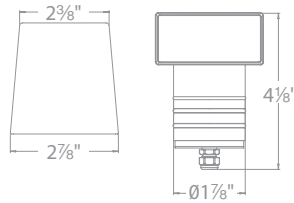

2" RECESSED INGROUNDS + INDICATOR LED LANDSCAPE

2" GROUND HOOD

Optional spring clip accessory included

Input 9-15VAC
Power 4.1W / 6.6VA
Brightness 25 lm
Color Temp 3000K
CRI 85
Beam Angle Asymmetrical
Rated Life 70,000 hours

2081-30SS Stainless Steel
2081-30BS Bronzed Stainless Steel

6' lead wire included

2000-CON-PVC
2" Concrete Pour Kit

For installation in concrete. Use with a 4" outdoor rated junction box and 18" PVC pipe included.