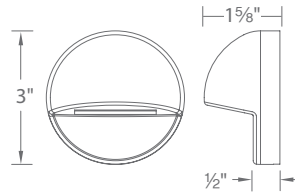

3011

Input 9 - 15VAC
Power 2.8W 4.6VA
Brightness 60 lm
CRI 90+
Rated Life 50,000 hours

Model	Color Temp	Finishes
3011	27 2700K Warm White	BK Black on Aluminum BBR Bronze on Brass BZ Bronze on Aluminum WT White on Aluminum
	30 3000K Cool White	

Example: 3011-27WT