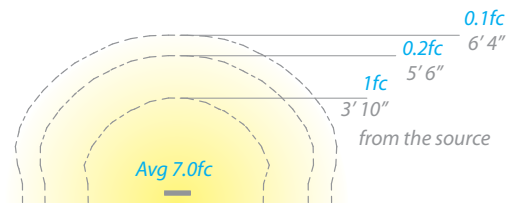

BALANCE DOUBLE LED PATH

- IP66 rated, Protected against high-pressure water jets
 - Factory sealed water tight fixtures
 - Constant output for 9V-15V input

- Sleek linear design blends seamlessly into pathways while providing soft, even illumination
- Recommended spacing for installation :
Residential: 11 to 13ft
Commercial: 7 to 9ft