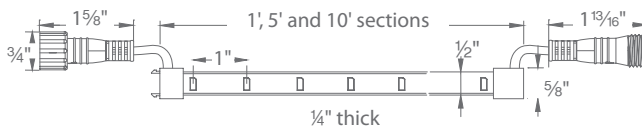

Model	Color Temp	Brightness
Input	12VAC			
Power	1.5W / 1.7VA per foot	8011	1 foot	
Brightness	Up to 115 lm per foot	8051	5 feet	27BK 2700K Warm White 110 lm per foot
CRI	85	8101	10 feet	30BK 3000K Pure White 115 lm per foot
Rated Life	60,000 hours			

Example: **8051-30BK**

Accessories

Clear channel		LED-TO24-CH5	5 feet Includes mounting hardware	Lead wire with 5A fuse		8000-06BK 6 feet 8000-10BK 10 feet	40 ft max tape run. Protects tape sections from over current
End cap		LED-TO24-EC		Joiner Cable - Short		8001-6BK 6 inch 8001-12BK 1 foot	
Surface mounting clip		LED-TO24-C1	Secures on both edges (10 Qty)	Joiner Cable - Long		8001-72BK 6 feet 8001-120BK 10 feet	
Edge mounting clip		LED-TO24-C2	Secures on one edge (10 Qty)	4 Way "X" Connector		8003-BK	
Invisible clip		LED-TO24-C3	Spring clip secures beneath tape (10 Qty)	3 Way "Y" Connector		8002-BK