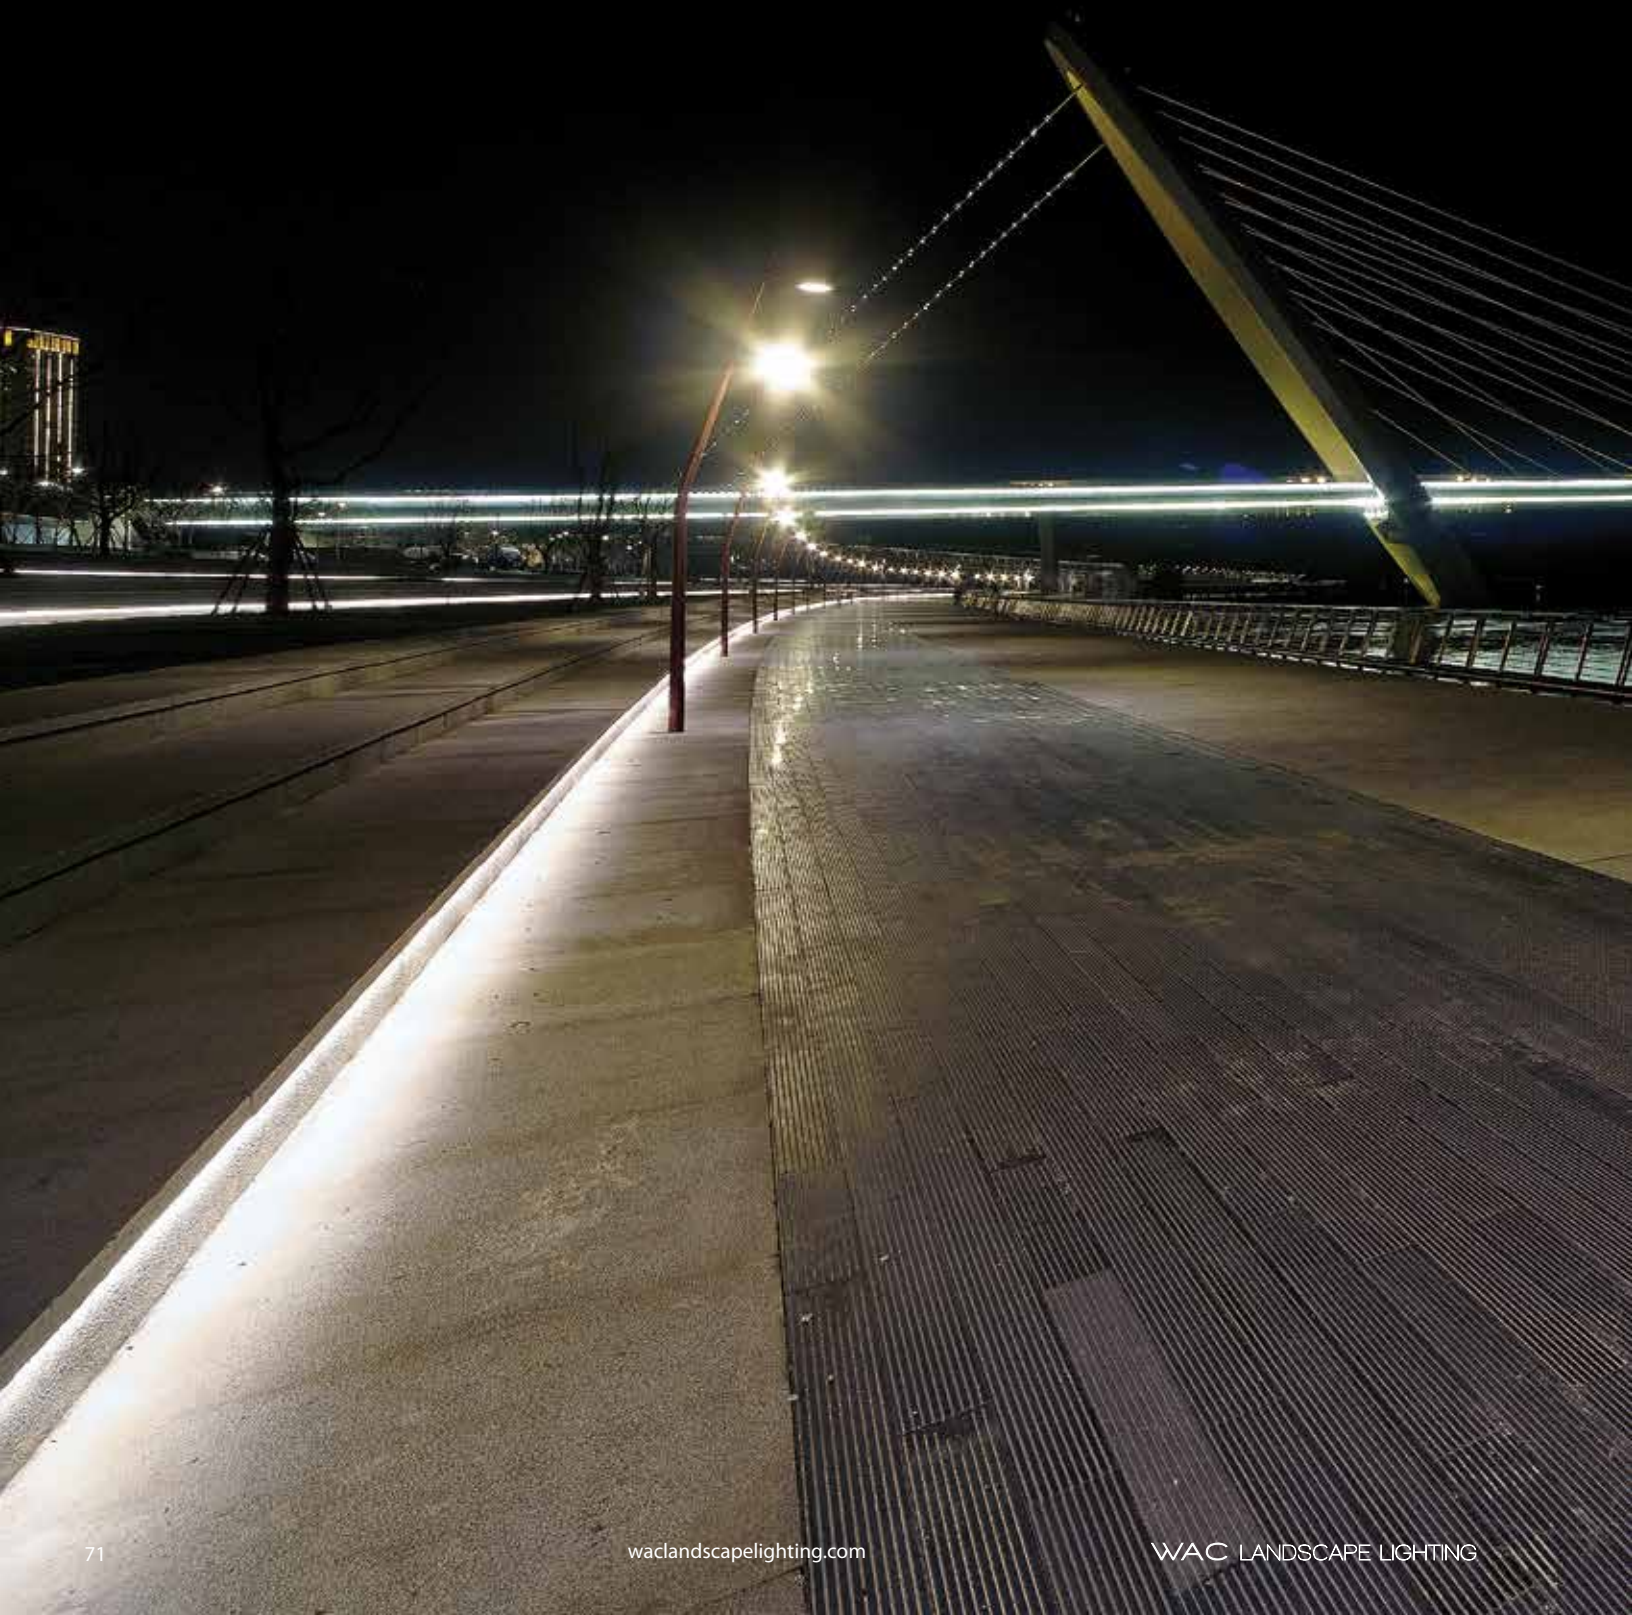

24V OUTDOOR SUBMERSIBLE OUTDOOR TAPE LIGHTING