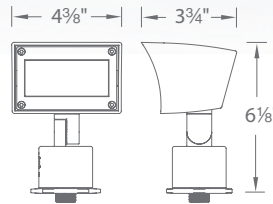

*Mounting stake (12V),
6' lead wire and direct burial
gel filled wire nuts (12V) or
standard wire nuts (120V) included*

3000K *Pure White*

5022-30BZ *Bronze on Aluminum*
5022-30BBR *Bronze on Brass*

See pages 17-18 for *color changing wall wash lights*

Accessories

<i>Additional Stake</i>		9000-ST9-BK	<i>Bronze</i>	<i>Durable PC stake</i>		
<i>Surface Mount Flange/Stake</i>		5000-SCP-BZ 5000-SCP-BBR	<i>Bronze on Aluminum</i> <i>Bronze on Brass</i>	<i>Includes three 7 inch threaded stainless steel stabilizing pins for ground mounting or surface mounts with four screws or over a junction box</i>		
<i>Guardian Mount</i>		9000-SP9-BZ	<i>Stainless Steel</i>	<i>Heavy duty stainless steel spike to position fixture Formed from a single piece of metal</i>		
<i>Gutter Mount Bracket</i>		5000-GM-BZ	<i>Stainless Steel</i>	<i>Stainless Steel universal mounting bracket for gutter mounting fixture</i>		
<i>Power Stake</i>		9000-RPT-BK	<i>Black</i>	<i>Easy wiring accessory designed for 120V products; eliminates the need for a separate J-box.</i>		
<i>Tree Mount Junction Box</i>		5000-TCP-BZ	<i>Bronze on Aluminum</i>	<i>Bronze on Aluminum box with Stainless steel mounting screws. Two 1/2" NPT threaded holes</i>		
<i>Optics</i>		LENS-2X4-AMB LENS-2X4-GRN LENS-2X4-RED	<i>Amber</i> <i>Green</i> <i>Red</i>	LENS-2X4-BLU LENS-2X4-FR LENS-2X4-SPR	<i>Blue</i> <i>Frosted</i> <i>Spread</i>	<i>Enhances saturation of florals and foliage and turtle friendly</i>
<i>Extension Rods</i>		5000-X04-BZ 5000-X08-BZ 5000-X12-BZ	<i>4 in</i> <i>8 in</i> <i>12 in</i>	5000-X18-BZ 5000-X24-BZ	<i>18 in</i> <i>24 in</i>	<i>Extends distance between Accent light and Surface Mount Canopy, Stake, or Tree Mount box</i>
<i>Rod L-Coupler</i>		5000-LCO-BZ	<i>Bronze</i>