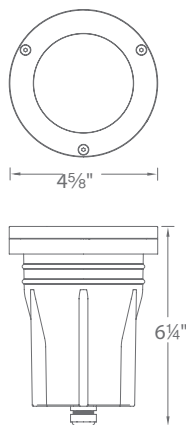

*6' lead wire and direct burial
gel filled wire nuts (12V) or
standard wire nuts (120V) included*

120V

*Integral Brightness Control
Adjustable beam angle*

Input	110V - 120VAC
Power	3W to 11.5W
Brightness	65 lm to 515 lm
Beam Angle	15° to 60°
CRI	85
Rated Life	45,000 hours

3000K *Pure White*
5032-30BZ | Bronze on Aluminum
5032-30BBR | Bronze on Brass

See pages 17-18 for *ilumenight™ color changing 3" Inground lights*

Accessories

Rock Guard		5030-GRD-BZ 5030-GRD-BBR	Bronze on Aluminum Bronze on Brass	Protects the fixture surface
Optics		LENS-25-AMB LENS-25-GRN LENS-25-RED LENS-25-BLU LENS-25-FR LENS-25-HCL	Amber Green Red Blue Frosted Honeycomb Louver Reduces glare	Enhances saturation of florals and foliage
Concrete Pour Kit		5030-PIP-PVC	Shown with temporary dense foam cap	For installation in concrete Five 1/2" NPT threaded holes, PC