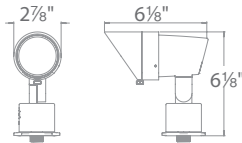

ACCENT 12V COLOR CHANGING

Color and brightness controlled with ilumenight™ mobile app

Input 9-15VAC
Power 0.5W to 14.5W / 1VA to 17VA
Brightness Up to 355 lm
Beam Angle 15° to 60°
CRI 95+
Rated Life 45,000 hours

Model	Finishes
5011-CCBBR	Bronze on Brass
5011-CCBZ	Bronze on Aluminum

See page 8 for accessories

WALL WASH 12V COLOR CHANGING

Color and brightness controlled with ilumenight™ mobile app