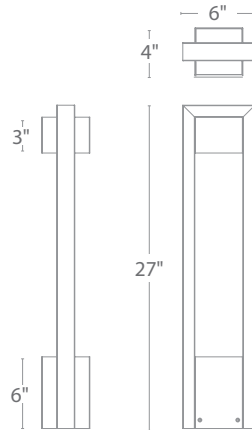

PARK 12V/120V/277V LED BOLLARD

IP66

1838 listed (12V)
1598 listed (120V/277V)

- Sleek linear design blends seamlessly into pathways while providing soft, even illumination

		Model	Color Temp	Finishes		
Input	9 - 15VAC	6641 12V	27 2700K Warm White 30 3000K Pure White	BZ Bronze on Aluminum		
Power	5.5W, 6.0VA				BK Black on Aluminum	
Brightness	Up to 150 lm					
CRI	90					
Rated Life	60,000 hours					
MLV dimming only						
Input	120V	6642 120V	27 2700K Warm White 30 3000K Pure White	BZ Bronze on Aluminum		
Power	12.5W				BK Black on Aluminum	
Brightness	Up to 390 lm					
CRI	90					
Rated Life	60,000 hours					
TRIAC or ELV dimming						
Input	277VAC	6643 277V	27 2700K Warm White 30 3000K Pure White	BZ Bronze on Aluminum		
Power	10.5W				BK Black on Aluminum	
Brightness	Up to 430 lm					
CRI	90					
Rated Life	60,000 hours					
ELV dimming only						

Example: 6641-30BZ
Mounting accessories included