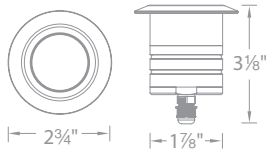

Input	9-15VAC
Power	4.1W / 6.6VA
Brightness	170 lm
Color Temp	3000 K
CRI	85
Beam Angle	25°
Rated Life	70,000 hours

2031-30SS

Stainless Steel