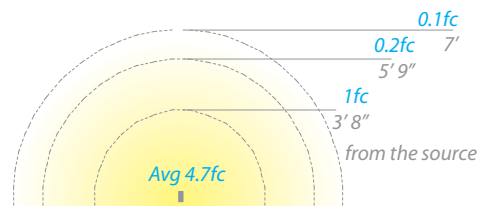

BALANCE SINGLE LED PATH

- IP66 rated, Protected against high-pressure water jets
- Factory sealed water tight fixtures
- Constant output for 9V-15V input

- Sleek linear design blends seamlessly into pathways while providing soft, even illumination
- Recommended spacing for installation :
Residential: 11 to 13ft
Commercial: 7 to 9ft