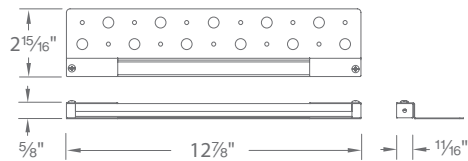

7031

Perfect for those hard to access, short areas, columns, posts, walls and tight turns.

3"

Model   *Color Temp*   *Finishes*

18" HARDSCAPE

Input   9 - 15VAC
Power   9.3W, 13.4VA
Brightness   Up to 265 lm
CRI   90+
Rated Life   70,000 hours

7181-27BZ
7181-30BZ

2700K Warm White
3000K Pure White

Bronze on
Aluminum

12" HARDSCAPE

Input   9 - 15VAC
Power   6.5W, 10.1VA
Brightness   Up to 185 lm
CRI   90+
Rated Life   70,000 hours

7121-27BZ
7121-30BZ

2700K Warm White
3000K Pure White

Bronze on
Aluminum

6" HARDSCAPE

Input   9 - 15VAC
Power   3.1W, 5.1VA
Brightness   Up to 90 lm
CRI   90+
Rated Life   70,000 hours

7061-27BZ
7061-30BZ

2700K Warm White
3000K Pure White

Bronze on
Aluminum

3" HARDSCAPE

Input   9 - 15VAC
Power   1.4W, 2.5VA
Brightness   Up to 40 lm
CRI   90+
Rated Life   70,000 hours

7031-27BZ
7031-30BZ

2700K Warm White
3000K Pure White

Bronze on
Aluminum