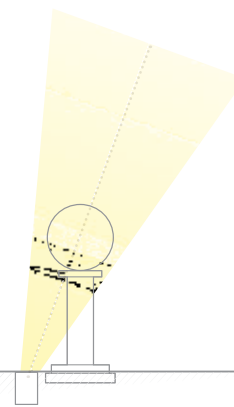

3" Inground Features

Typical Inground
 Most light output goes into the air,
 causing light pollution

Adjust Beam Angles
 Presets at
 15°, 30°, 45°, 60°

Adjustable WAC Inground
 Adjust the light to where you need it

Typical Inground
 Most light output goes into the air,
 causing light pollution

Tilt and Aim
 Up to 40° of adjustability preset at
 -20°, -10°, 0°, 10°, 20°

Adjustable WAC Inground
 Adjust the light to where you need it