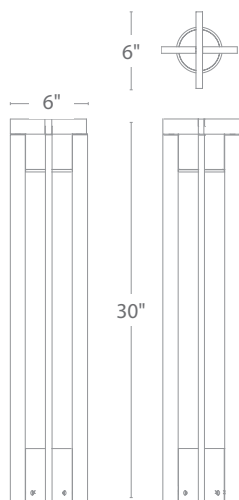

CHAMBER 12V/120V/277V LED BOLLARD

IP66

1838 listed (12V)
1598 listed (120V/277V)

Mounting accessory included

M6000-STAKE

12V

120V/277V

- Sleek linear design blends seamlessly into pathways while providing soft, even illumination

		Model	Color Temp	Finishes
Input	9 - 15VAC	6631 12V	27 2700K Warm White 30 3000K Pure White	BZ Bronze on Aluminum BK Black on Aluminum
Power	5.5W, 6.0VA			
Brightness	Up to 140 lm			
CRI	90			
Rated Life	60,000 hours			
MLV dimming only				
Input	120V	6632 120V	27 2700K Warm White 30 3000K Pure White	BZ Bronze on Aluminum BK Black on Aluminum
Power	12.5W			
Brightness	Up to 360 lm			
CRI	90			
Rated Life	60,000 hours			
TRIAC or ELV dimming				
Input	277VAC	6633 277V	27 2700K Warm White 30 3000K Pure White	BZ Bronze on Aluminum BK Black on Aluminum
Power	10.5W			
Brightness	Up to 400 lm			
CRI	90			
Rated Life	60,000 hours			
ELV dimming only				

Example: 6633-30BZ

Mounting accessories included