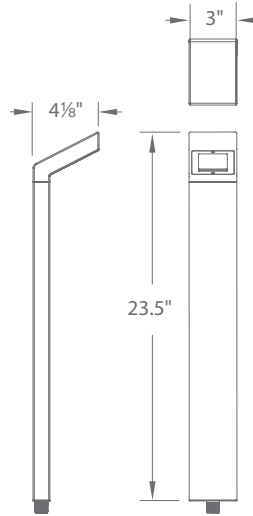

LINEAR LED PATH

- Sleek linear design blends seamlessly into pathways while providing soft, even illumination
- Recommended spacing for installation :
  Residential: 7 to 9ft
  Commercial: 4 to 6ft