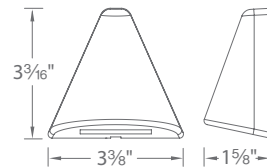

Model	Color Temp	Finishes
3021	27 2700K Warm White	BK Black on Aluminum BBR Bronze on Brass BZ Bronze on Aluminum WT White on Aluminum
	30 3000K Cool White	

Example: 3021-30BBR