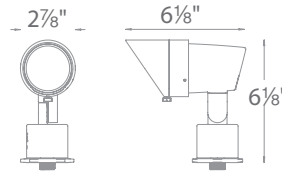

Power 3.5W to 14.5W
Brightness 100lm to 900lm
Beam Angle 15° to 60°
CRI 85
Color Temp 3000K Pure White
Rated Life 45,000 hours
Listing IP-66

*Detachable shroud
6' lead wire and wire nuts included*