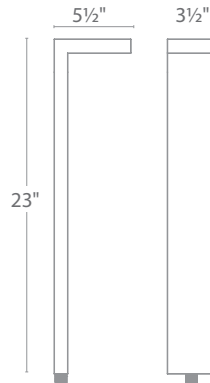

- Sleek linear design blends seamlessly into pathways while providing soft, even illumination
- Recommended spacing for installation :
  Residential: 8 to 10ft
  Commercial: 5 to 7ft