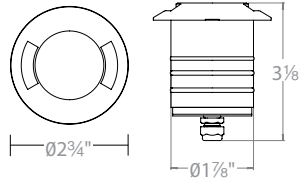

2081-30SS Stainless Steel
2081-30BS Bronzed Stainless Steel

6' lead wire included

2000-CON-PVC
 2" Concrete Pour Kit

For installation in concrete. Use with a 4" outdoor rated junction box and 18" PVC pipe included.