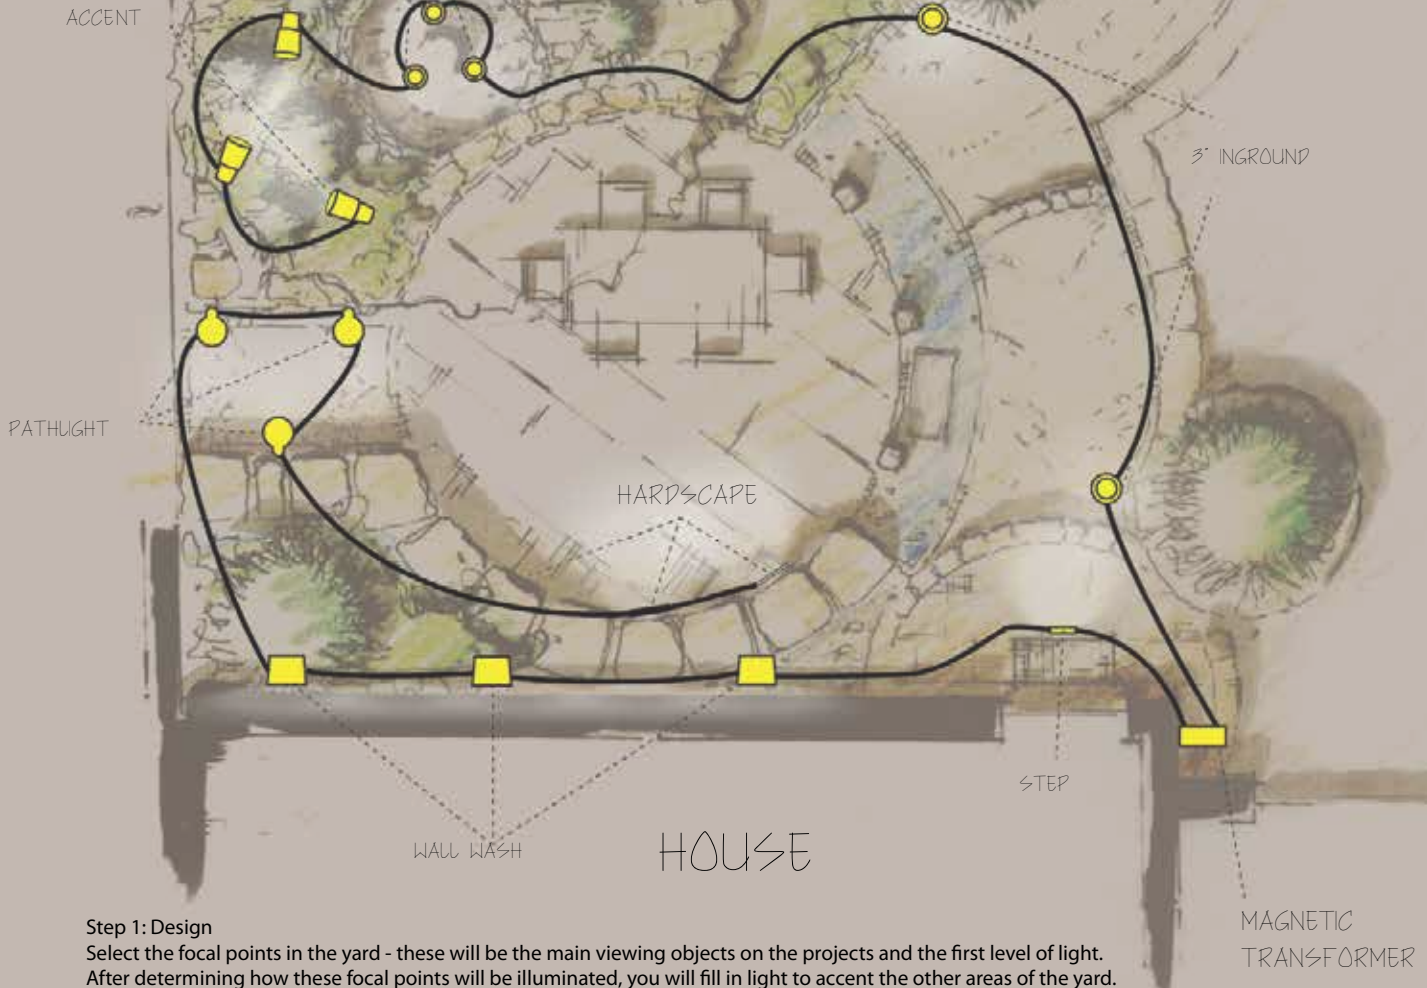

LANDSCAPE LIGHTING DESIGN

2" SUBMERSIBLE

Step 1: Design

Select the focal points in the yard - these will be the main viewing objects on the projects and the first level of light. After determining how these focal points will be illuminated, you will fill in light to accent the other areas of the yard.

Step 2: Fixture Selection

Path and Area: Ideal for illuminating pathways or illuminating flower beds.

Accent: Use to create dramatic effects when up lighting or subtle moods when used for down lighting.

Wall Wash: Use to create an even wide flood of light on any surface.

Hardscape Fixtures: Perfect for under a stack stone wall, deck handrails or a bench seating.

Tape Lighting: Illuminate irregular shaped hardscapes, in or around water features and ponds, or in an outdoor kitchen for entertaining.

Submersible: Highlights ponds, water features and backyard streams.

Step/Deck/Patio/Indicator: Illuminate outdoor entertainment areas where foot traffic is prevalent

Step 3: Fixture Spacing:

Spacing is subjective. 6 feet of lead wire is provided across the offering for final location adjustments in the field

Bollard/ Path / Area: around 10' distance between each

Accents/Inground: Small objects require 1-2 fixtures, while large canopy trees with multiple viewing angles may require up to 4 fixtures.

Wall Wash: Placing 2' from your wall will cast nice even illumination

Hardscape: 3" for short, tight areas. 6" to illuminate under deck hand rails, retaining walls, or steps.

Larger sizes are available for greater illumination into areas needing a greater amount of light.

Tape Lighting: Tape lighting has approximately 40' maximum run distance, 5 amp max per run. Available in 1', 5' & 10' connectable lengths.

Indicator: Mark pathway borders with 18" spacing

Submersible: Rated for use up to 5 feet deep.

Step 4: Wire Runs

It is very likely that you will have several runs going out from the transformer to connect all of the fixtures. Adhere to transformer guidelines and above 9V at the end of the run. See waandscapelighting.com for wire sizing guide and further installation assistance.

Step 5: Transformer Sizing

Based on the fixture runs and number of fixtures on your project, you will select your transformer size (75W, 150W, 300W, 600W etc.).