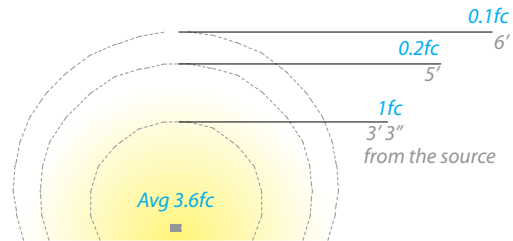

- IP66 rated, Protected against high-pressure water jets
- Factory sealed water tight fixtures
- Constant output for 9V-15V input

- Sleek linear design blends seamlessly into pathways while providing soft, even illumination
- Recommended spacing for installation :
Residential: 8 to 10ft
Commercial: 5 to 7ft