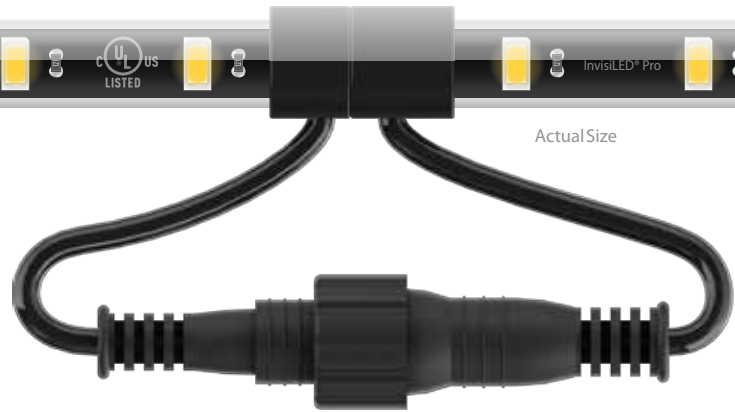

24V OUTDOOR SUBMERSIBLE OUTDOOR TAPE LIGHTING

Minimal spacing of LEDs when joined together

Actual Size

- **Power:** 3.5W/ft
- **Lumens:** up to 220 lm/ft
- **CRI:** 90
- **Rated Life:** 80,000 hours
- IP-68 rated, UL listed for wet location
- May be field cut every 6 inches at the end of a run
- Maximum run length of 28ft per electrical feed