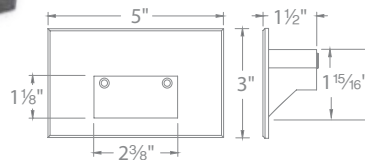

Voltage	Model	Color Temp	Finishes
12V	4011-27	2700K	BBR Bronze on Brass
	4011-30	3000K	BZ Bronze on Aluminum
	4011-AM	Amber	BK Black on Aluminum
120V**	WL-LED100-C-	3000K	WT White on Aluminum
	WL-LED100-AM-	Amber	SS* Cast Stainless Steel

Example: 4011-30BZ

*Cast Stainless Steel finish is only available in 3000K and Amber Colors.

**Available in 277V; Example: WL-LED100F-C-WT

Voltage	Model	Color Temp	Finishes
12V	4021-27	2700K	BZ Bronze on Aluminum
	4021-30	3000K	BK Black on Aluminum
	4021-AM	Amber	WT White on Aluminum
120V**	WL-LED200-C-	3000K	SS* Cast Stainless Steel
	WL-LED200-AM-	Amber	

Example: 4021-AMBK