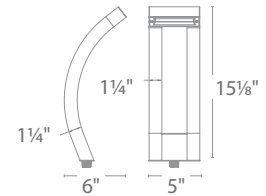

SLIDE LED PATH

- IP66 rated, Protected against high-pressure water jets
- Factory sealed water tight fixtures
- Constant output for 9V-15V input

SLIDE LED PATH

6321

6311

- Sleek linear design blends seamlessly into pathways while providing soft, even illumination
- Recommended spacing for installation :