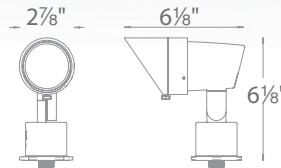

ACCENT LED LANDSCAPE

1838 listed (12V)
1598 listed (120V)

12V

*Integral Brightness Control
Adjustable beam angle 10° to 60°*

*One Fixture replaces all older
halogen landscape accent lights.*

Transformer Required (order separately)

Input	9 - 15VAC
Power	2W to 16W / 2VA - 23VA
Brightness	190 lm to 1045 lm
Beam Angle	10° to 60°
CRI	85
Rated Life	70,000 hours

2700K *Warm White*

5011-27BZ *Bronze on Aluminum*
5011-27BBR *Bronze on Brass*

3000K *Pure White*

5011-30BZ *Bronze on Aluminum*
5011-30BBR *Bronze on Brass*

*Mounting stake (12V),
Detachable shroud, 6' lead wire and
direct burial gel filled wire nuts (12V)
or standard wire nuts (120V) included*

120V

*Integral Brightness Control
Adjustable beam angle 15° to 60°*

*Simple to retrofit existing
line voltage systems or coordinate well
with a new commercial landscape job*

Input	110V - 120VAC
Power	3.5W to 14.5W
Brightness	100 lm to 900 lm
Beam Angle	15° to 60°
CRI	85
Rated Life	45,000 hours

3000K *Pure White*

5012-30BZ *Bronze on Aluminum*
5012-30BBR *Bronze on Brass*

See pages 17-18 for color changing accent lights

Accessories

6" Long Shroud		5010-LSHR-BZ 5010-LSHR-BBR	Bronze on Aluminum Bronze on Brass	Reduce glare. Ideal for downlighting application
Additional Stake		9000-ST9-BK	Bronze	Durable PC stake
Surface Mount Flange/Stake		5000-SCP-BZ 5000-SCP-BBR	Bronze on Aluminum Bronze on Brass	Includes three 7 inch threaded stainless steel stabilizing pins for ground mounting or surface mounts with four screws or over a junction box
Guardian Mount		9000-SP9-BZ	Stainless Steel	Heavy duty stainless steel spike to position fixture Formed from a single piece of metal
Gutter Mount Bracket		5000-GM-BZ	Stainless Steel	Stainless Steel universal mounting bracket for gutter mounting fixture
Power Stake		9000-RPT-BK	Black	Easy wiring accessory designed for 120V products; eliminates the need for a separate J-box.
Tree Mount Junction Box		5000-TCP-BZ	Bronze on Aluminum	Bronze on Aluminum box with Stainless steel mounting screws. Two 1/2" NPT threaded holes
Optics		LENS-20-AMB Amber LENS-20-GRN Green LENS-20-RED Red	LENS-20-BLU Blue LENS-20-FR Frosted LENS-20-SPR Spread	LENS-20-BEL Beam Elongating Enhances saturation of florals and foliage
Extension Rods		5000-X04-BZ 4 in 5000-X08-BZ 8 in 5000-X12-BZ 12 in	5000-X18-BZ 18 in 5000-X24-BZ 24 in	Extends distance between Accent light and Surface Mount Canopy, Stake, or Tree Mount box
Rod L-Coupler		5000-LCO-BZ	Bronze