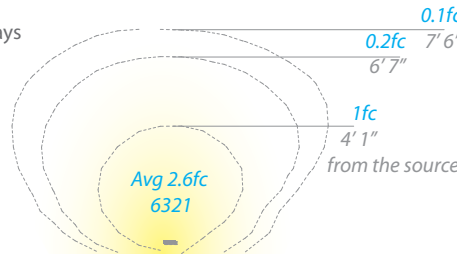

6321 Large
Residential: 9 to 11ft
Commercial: 5 to 7ft

6311 Small
Residential: 7 to 9ft
Commercial: 4 to 6ft

	Model	Color Temp	Finishes
Input	9 - 15VAC		
Power	3.0W, 4.5VA		
Brightness	Up to 95 lm		
CRI	90		
Rated Life	60,000 hours		
	6311	30	BZ
	Small	3000K Pure White	Bronze on Aluminum
Input	9 - 15VAC		
Power	3.0W, 4.5VA		
Brightness	Up to 95 lm		
CRI	90		
Rated Life	60,000 hours		
	6321		
	Large		