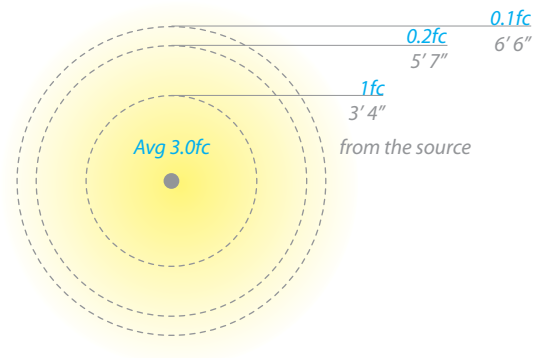

- Broad appeal makes this fixture suitable for varying landscape designs
- Recommended spacing for installation :
Residential: 11 to 13ft
Commercial: 7 to 9ft

		Model	Color Temp	Finishes
Input	9 - 15VAC	6011	27 2700K Warm White 30 3000K Pure White	BBR Bronze on Brass BZ Bronze on Aluminum BK Black on Aluminum
Power	5.8W / 9.4VA			
Brightness	Up to 150 lm			
CRI	90			
Rated Life	60,000 hours			