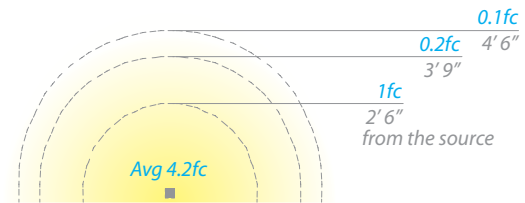

LINEAR LED PATH

- IP66 rated, Protected against high-pressure water jets
- Factory sealed water tight fixtures
- Constant output for 9V-15V input

LINEAR LED PATH

- Sleek linear design blends seamlessly into pathways while providing soft, even illumination
- Recommended spacing for installation :
Residential: 7 to 9ft
Commercial: 4 to 6ft