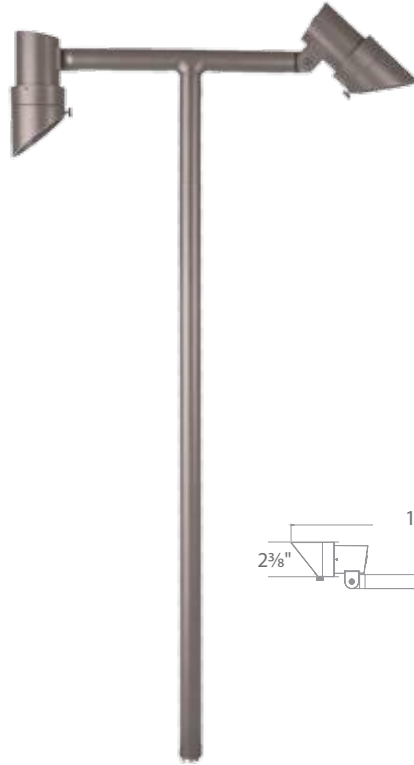

6211

		Model	Color Temp	Finishes	
Input	9-15VAC	6111 Single	27 2700K Warm White	BZ Bronze on Aluminum	
Power	1W to 7W/ 2VA-10.5VA				
Brightness	45lm to 365lm				
CRI	85				
Rated Life	70,000 hours				
Input	9-15VAC	6211 Double	30 3000K Pure White	BBR Bronze on Bronze	
Power	1W to 7W/ 2VA-10.5VA x 2				
Brightness	45lm to 365lm x 2				
CRI	85				
Rated Life	70,000 hours				

Example: 6111-30BZ

Guardian mount, 6 foot lead wire, and direct burial gel filled wire nuts included

Accessories

5" Long Shroud		5111-LSHR-BZ 5111-LSHR-BBR	Bronze on Aluminum Bronze on Brass	Reduce glare. Ideal for downlighting application
Surface Mount Flange/Stake		5000-SCP-BZ 5000-SCP-BBR	Bronze on Aluminum	Includes three 7 inch threaded stainless steel stabilizing pins for ground mounting or surface mounts with four screws or over a junction box
Additional Guardian Mount		9000-SP9-BZ	Stainless Steel	Heavy duty stainless steel spike to position fixture Formed from a single piece of metal