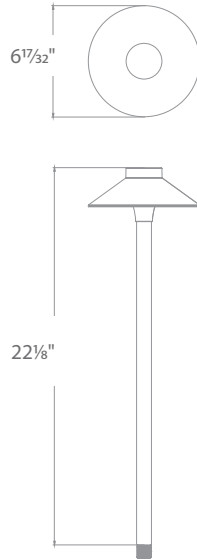

- Sturdy side mount design works well in applications where directional illumination is desired
- Recommended spacing for installation :
  Residential: 7 to 9ft
  Commercial: 5 to 7ft

		Model	Color Temp	Finishes
Input	9 - 15VAC	6041	27 2700K Warm White 30 3000K Pure White	BBR Bronze on Brass BZ Bronze on Aluminum BK Black on Aluminum
Power	6.5W, 9.5VA			
Brightness	Up to 225 lm			
CRI	90			
Rated Life	60,000 hours			

Example: 6041-30BK

Mounting stake, 6 foot lead wire, and direct burial gel filled wire nuts included

Accessories

Additional Mounting Stake		9000-ST9-BK	Bronze	Durable PC stake
Surface Mount Flange/Stake		5000-SCP-BZ 5000-SCP-BBR	Bronze on Aluminum Bronze on Brass	Includes three 7 inch threaded stainless steel stabilizing pins for ground mounting or surface mounts with four screws or over a junction box
Guardian Mount		9000-SP9-BZ	Stainless Steel	Heavy duty stainless steel spike to position fixture Formed from a single piece of metal