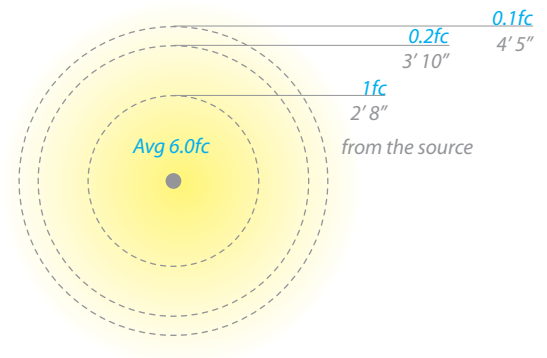

CANOPY LED AREA LIGHT

- Sturdy side mount design works well in applications where directional illumination is desired
- Recommended spacing for installation :
  Residential: 7 to 9ft
  Commercial: 5 to 7ft

		Model	Color Temp	Finishes
Input	9 - 15VAC	6051	27 2700K Warm White 30 3000K Pure White	BBR Bronze on Brass BZ Bronze on Aluminum BK Black on Aluminum
Power	6.5W, 9.5VA			
Brightness	Up to 225 lm			
CRI	90			
Rated Life	60,000 hours			

Example: 6051-30BBR

Mounting stake, 6 foot lead wire, and direct burial gel filled wire nuts included

Accessories

Additional Mounting Stake		9000-ST9-BK	Bronze	Durable PC stake
Surface Mount Flange/Stake		5000-SCP-BZ 5000-SCP-BBR	Bronze on Aluminum Bronze on Brass	Includes three 7 inch threaded stainless steel stabilizing pins for ground mounting or surface mounts with four screws or over a junction box
Guardian Mount		9000-SP9-BZ	Stainless Steel	Heavy duty stainless steel spike to position fixture Formed from a single piece of metal