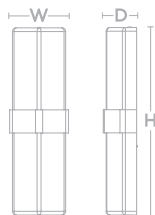

LED

- 120V TRIAC dimmable
- 50,000 hr. LED life, 90 CRI
- Adjustable CCT

Satin Nickel | LED | Source Lumens | Adjustable CCT | H | W | D
NPLS051610LAJD1SN | 14W | 1000 | 3000K/3500K/4000K | 16" | 5" | 3"

LED **DIM** **ADA** **3in1** color temperature
3000K/3500K/4000K