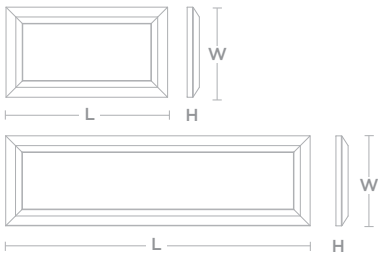

ATLAS

- LED flat panel, low profile construction
- Extruded metal frame

LED

- 120V TRIAC dimmable
- 50,000 hr. LED life, 90 CRI

Satin Nickel		Oil-Rubbed Bronze		LED	Source Lumens	CCT	L	W	H
ATLF12241800L30D1SN	ATLF12241800L30D1RB	26W	1800	3000K	26-3/4"	15"	2"		
ATL12483200L30D1SN	ATL12483200L30D1RB	39W	3200	3000K	50-3/8"	15"	2"