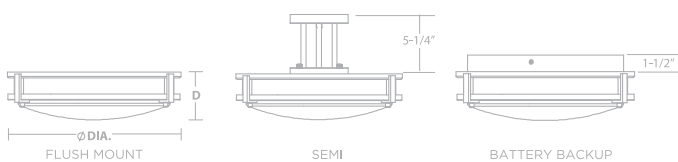

CARLISLE

- Metal trim bands
- White acrylic diffuser
- Option: battery back-up (add BB to end of model #)

LED

- 120-277V universal-voltage driver (MV)
- 120V TRIAC dimmable (D1)
- 50,000 hr. LED life, 90 CRI
- Adjustable CCT

Semi-Flush Mount - 120 TRIAC Dimmable

Satin Nickel	LED	Source Lumens	Adjustable CCT	DIA.	D
CAC121200LAJD1	12W	1200	3000K/3500K/4000K	12"	3-1/2"
CAC142400LAJD1	27W	2400	3000K/3500K/4000K	14"	3-1/2"
CAC243100LAJD1	35W	3100	3000K/3500K/4000K	24"	3-1/2"

Flush Mount - 120V TRIAC Dimmable

Satin Nickel	LED	Source Lumens	Adjustable CCT	DIA.	D
CAF121200LAJD1	12W	1200	3000K/3500K/4000K	12"	3-1/2"
CAF142400LAJD1	27W	2400	3000K/3500K/4000K	14"	3-1/2"
CAF243100LAJD1	35W	3100	3000K/3500K/4000K	24"	3-1/2"

Flush Mount - 120-277 universal-voltage Driver

Satin Nickel	LED	Source Lumens	CCT	DIA.	D
CAF121200L30MV	13W	900	3000K	12"	3-1/2"
CAF141200L30MV	13W	1200	3000K	14"	3-1/2"
CAF142400L30MV	27W	2400	3000K	14"	3-1/2"
CAF182900L30MV	27W	2900	3000K	18"	3-1/2"

LED

LED
DIM
ENERGY STAR
BB+
T24
3in1 color temperature
3000K/3500K/4000K