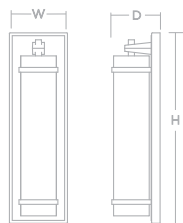

- Walnut finish
- Clear outer glass cylinder
- White inner glass cylinder

LED

- 120V TRIAC dimmable
- 50,000 hr. LED life, 90 CRI

Satin Nickel	Oil-Rubbed Bronze	LED	Source Lumens	CCT	H	W	D
RNS5161200L30D1SN	RNS5161200L30D1RB	15.5W	1200	3000K	15-3/4"	4-3/4"	4"