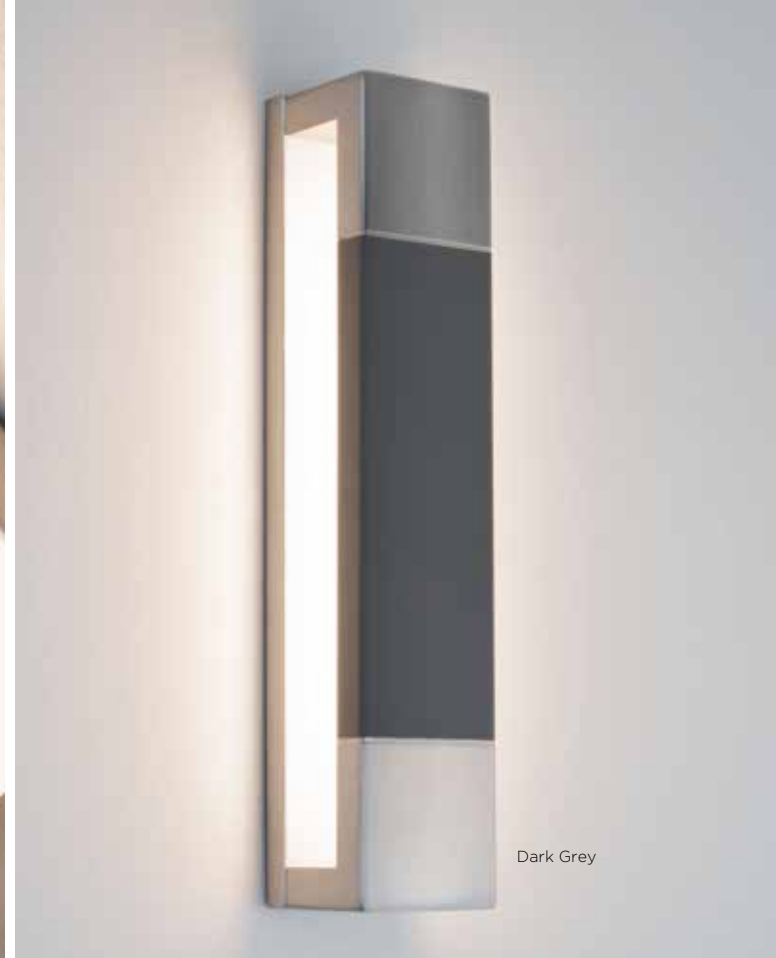

LED **DIM** **ADA**

Dark Grey

POST

- Combination metal and painted finish
- Indirect illumination
- Requires a rectangular 2 in. x 4 in. electrical box for installation
- Vertical or horizontal mounting

LED