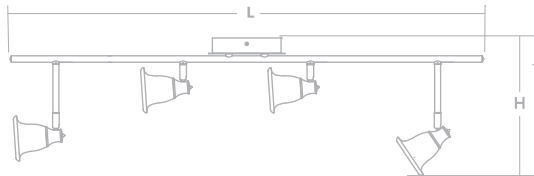

LED

- 120V TRIAC dimmable
- 50,000 hr. LED life, 90 CRI

Satin Nickel	LED	Source Lumens	CCT	L	W	H
BERF4450L30SN	27W	1800	3000K	36-5/8"	5-7/8"	10-1/2"