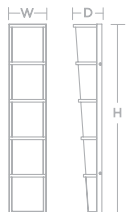

LASALLE

- Metal housing
- Durable powder coat finish for outdoor applications
- White acrylic diffuser

LED

- Minimum starting temp -20°F
- 120-277V universal-voltage driver, 0-10V dimmable
- 50,000 hr. LED life, 90 CRI
- Adjustable CCT

Textured Grey		Textured Bronze		LED	Source Lumens	Adjustable CCT	H	W	D
LASW051728LAJD2TG	LASW051728LAJD2BZ	24W	2800	3000K/3500K/4000K	17"	5-1/2"	3-3/8"		
LASW052833LAJD2TG	LASW052833LAJD2BZ	28W	3300	3000K/3500K/4000K	28"	5-1/2"	4"