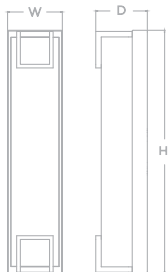

BEAUMONT

- Die-cast aluminum housing
- Durable powder coat finish for outdoor applications
- White acrylic diffuser

LED

- Photo cell option (PC)
- Minimum starting temp -20°F
- 120-277V universal-voltage driver, 0-10V dimmable
- 50,000 hr. LED life, 90 CRI

Textured Grey		Textured Bronze		LED	Source Lumens	CCT	H	W	D
BMW5171800L30MVTG		BMW5171800L30MVBZ		19W	1800	3000K	14-3/4"	4-3/4"	4-3/8"
BMW5171800L30MVTG-PC		BMW5171800L30MVBZ-PC		19W	1800	3000K	14-3/4"	4-3/4"	4-3/8"
BMW5212800L30MVTG		BMW5212800L30MVBZ		24W	2800	3000K	21"	4-3/4"	4-1/2"
BMW5212800L30MVTG-PC		BMW5212800L30MVBZ-PC		24W	2800	3000K	21"	4-3/4"	4-1/2"