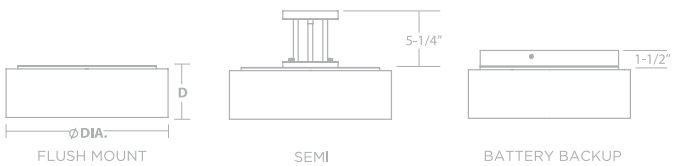

MONTCLAIR

- LumaFuse™ laminated fabric/acrylic shade
- Stepped white acrylic bottom diffuser
- Options: Semi-flush mounting, battery back-up

LED

- 120-277V universal-voltage driver
- Compatible with residential (TRIAC/ELV) and commercial (0-10V) dimmers
- TRIAC and ELV dimming only at 120V
- 50,000 hr. LED life, 90 CRI
- Adjustable CCT

Satin Nickel/Black	LED	Source Lumens	Adjustable CCT	DIA.	D
MCF1214LAJUDSN-BK	18W	1400	3000K/3500K/4000K	12-1/4"	3-3/4"
MCF1524LAJUDSN-BK	30W	2400	3000K/3500K/4000K	15"	4-3/4"
MCF1932LAJUDSN-BK	42W	3200	3000K/3500K/4000K	19-1/4"	5-1/2"

LED
DIM
BB†
3in1
color temperature
3000K/3500K/4000K