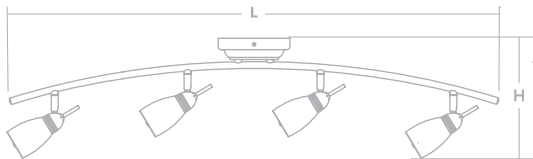

LED

- 120V TRIAC dimmable
- 50,000 hr. LED life, 90 CRI

Satin Nickel	LED	Source Lumens	CCT	L	W	H
STLF4450L30SN	30W	1800	3000K	34-15/16"	5-1/4"	8-1/2"