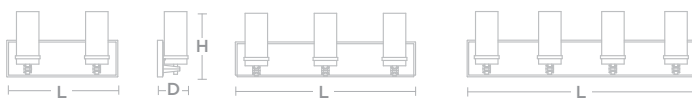

LED **DIM** **ADA**

Companion

NOVARA

- Metal accents
- White acrylic diffuser
- Horizontal or vertical mounting

LED

- 120V TRIAC dimmable
- 50,000 hr. LED life, 90 CRI

Satin Nickel	LED	Source Lumens	CCT	L	H	D
NVV5252400L30D1SN	31W	2400	3000K	25"	4-1/2"	3-5/8"
NVV5373600L30D1SN	46.5W	3600	3000K	37"	4-1/2"	3-5/8"
NVV5494800L30D1SN	62W	4800	3000K	49"	4-1/2"	3-5/8"