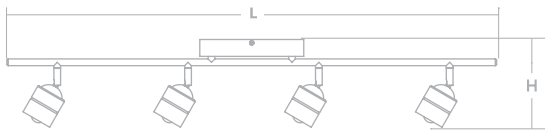

CORE

- Heads swivel and pivot
- Ceiling or wall mount

LED

- 120V TRIAC dimmable
- 50,000 hr. LED life, 90 CRI

Satin Nickel	LED	Source Lumens	CCT	L	W	H
CRRF4400L30SN	25W	1600	3000K	36-3/8"	5-3/8"	6-1/4"
CRRF6400L30SN	42W	2400	3000K	55-1/8"	5-1/4"	7-1/2"

Polished Chrome	LED	Source Lumens	CCT	L	W	H
CRRF4400L30PC	25W	1600	3000K	36-3/8"	5-3/8"	6-1/4"

FIXED RAIL