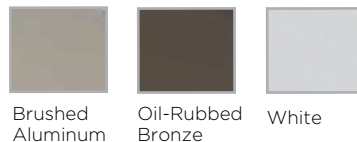

LED NOBLE PRO

- Plug-in or direct wire
- Linkable up to 200 watts with 12" connecting cable or direct wire
- Selectable switch: choose 1 of 3 colors of 2700K, 3000K or 4000K
- White polycarbonate diffuser hides LEDs
- Fully integrated LEDs
- ≥ 90 CRI
- 50,000 hour LED life
- Hi-Low switch
- Rear access plate for quick wire connections
- Captive mounting screws
- Includes: connecting cable, cord & plug, direct connector & hardwire connector
- Extruded aluminum construction
- Additional accessories and optional occupancy sensor (motion), page 292

Size	White	Oil-Rubbed Bronze	Brushed Aluminum	Type	Lumens			LPW	L	W	D
					2.7K	3.0K	4.0K				
9 in.	NLLP9WH	NLLP9RB	NLLP9BA	4.6W SMT-Array	259	290	384	63	9"	3-3/4"	1"
14 in.	NLLP14WH	NLLP14RB	NLLP14BA	6.7W SMT-Array	384	437	442	65	14"	3-3/4"	1"
22 in.	NLLP22WH	NLLP22RB	NLLP22BA	10.7W SMT-Array	656	746	755	69	22"	3-3/4"	1"
32 in.	NLLP32WH	NLLP32RB	NLLP32BA	14.4W SMT-Array	927	1022	1023	70	32"	3-3/4"	1"
40 in.	NLLP40WH	NLLP40RB	NLLP40BA	18W SMT-Array	1170	1302	1310	72	40"	3-3/4"	1"

LPW based on 3000K color temperature

Accessories

Order separately, see page 292