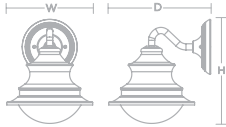

BUTLER

- Aluminum housing
- White glass diffuser

LED

- Minimum starting temp -20°F
- 120V operation
- 50,000 hr. LED life, 80 CRI

Black	LED	Source Lumens	CCT	H	W	D
BTLW061007L30ENBK	9W	830	3000K	10-1/2"	8-3/4"	10-1/2"