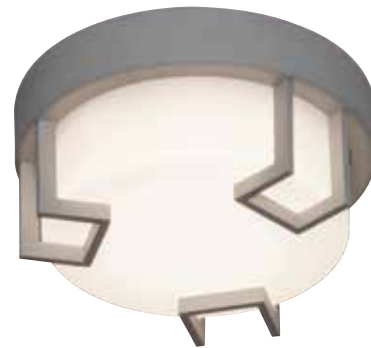

8" Textured Grey

OUTDOOR

Companion