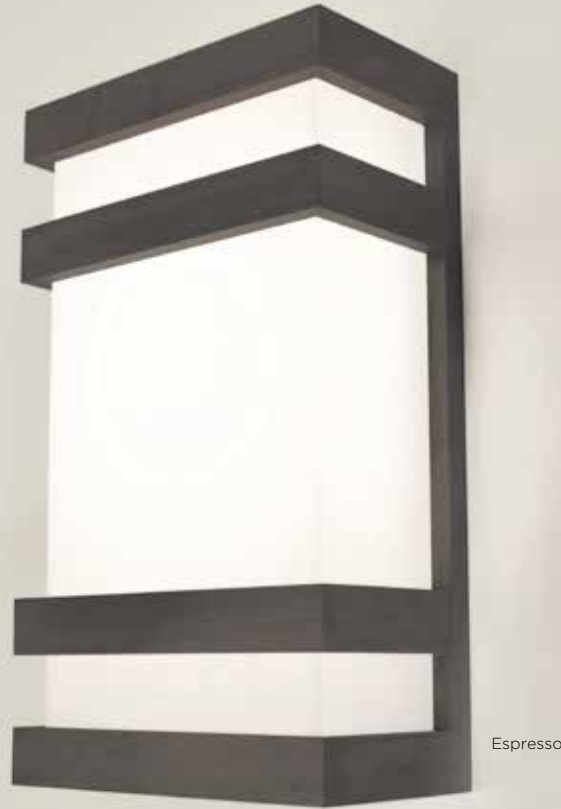

Espresso

WELLS

- Solid maple construction
- White acrylic diffuser

LED

- 120-277V universal-voltage driver
- Compatible with residential (TRIAC/ELV) and commercial (0-10V) dimmers
- 50,000 hr. LED life, 90 CRI
- Adjustable CCT