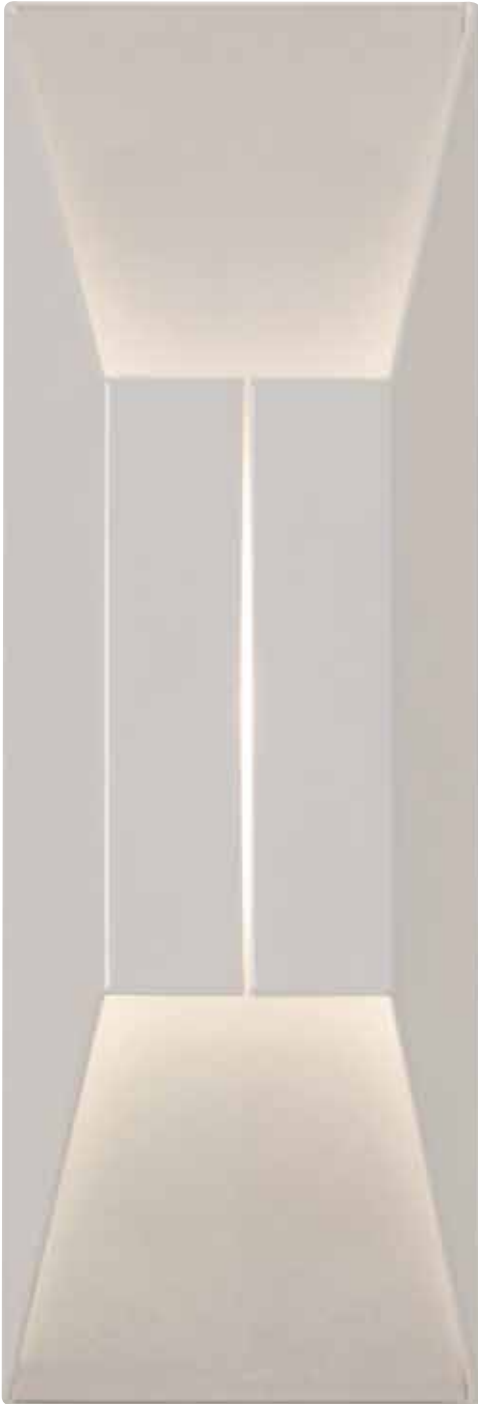

LED **DIM** **ADA**

SCONCE

White/Silver

SUMMIT

- Metal housing
- Powder coat finish
- Open top and bottom
- Indirect light with wall wash effect

LED

- 120V TRIAC dimmable (D1)
- 120-277V universal non-dimmable (MV)
- 50,000 hr. LED life, 90 CRI