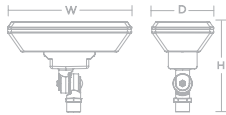

LED FLOOD

- Die-cast aluminum housing
- Clear polycarbonate prismatic diffuser

LED

- Minimum starting temp -20°F
- 120V residential driver
- 50,000 hr. LED life, 80 CRI

Black	LED	Source Lumens	CCT	H	W	D
TPDW70050LBK	7W	700	5000K	4"	8"	5-7/8"
TPDW1300L50BK	13.5W	1300	5000K	4"	8"	5-7/8"
TPDW2600L50BK	20W	2600	5000K	4"	8"	5-7/8"
TPDW4000L50BK	28W	4000	5000K	4"	8"	5-7/8"