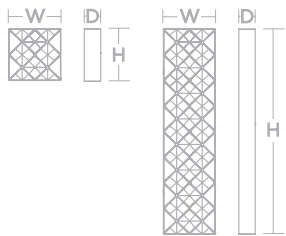

LED

- 120-277V universal-voltage driver, 0-10V dimming
- 50,000 hr. LED life, 90 CRI

White	LED	Source Lumens	CCT	H	W	D
CMNS070708L30D2WH	13W	800	3000K	7"	7"	2"
CMNS072716L30D2WH	24W	1600	3000K	27"	7"	2"

LED **DIM** **ADA**