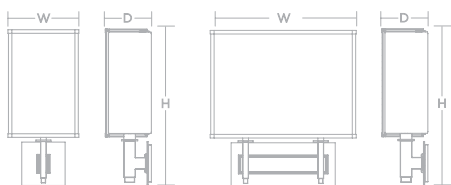

Double Arm

Polished Chrome	LED	Source Lumens	Adjustable CCT	H	W	D
TAS131314LAJUDPCLA	17W	1400	3000K/3500K/4000K	13-1/2"	12-5/8"	4"