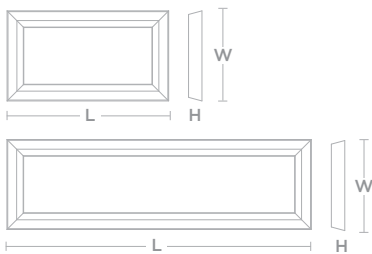

ZURICH

- LED flat panel, low profile construction
- Extruded metal frame

LED

- 120V TRIAC dimmable
- 50,000 hr. LED life, 90 CRI

Satin Nickel		White	LED	Source Lumens	CCT	L	W	H
ZUF12241800L30D1SN	ZUF12241800L30D1WH	ZUF12241800L30D1WH	26W	1800	3000K	27"	15"	2-3/8"
ZUL12483200L30D1SN	ZUL12483200L30D1WH	ZUL12483200L30D1WH	39W	3200	3000K	51"	15"	2-3/8"