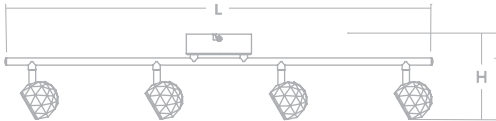

Satin Nickel	LED	Source Lumens	CCT	L	W	H
ACAF300519L30D1SN	30W	1800	3000K	29-3/4"	6-1/4"	4-1/2"