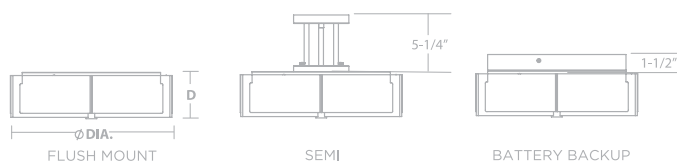

APEX

- Solid wood accent detail
- LumaFuse™ laminated fabric/acrylic shade
- White bottom acrylic diffuser
- Options: Semi-flush mounting, battery back-up

LED

- 120-277V universal-voltage driver
- Compatible with residential (TRIAC/ELV) and commercial (0-10V) dimmers
- TRIAC and ELV dimming only at 120V
- 50,000 hr. LED life, 90 CRI
- Adjustable CCT

Espresso/Jute	Weathered Grey/Jute	LED	Source Lumens	Adjustable CCT	DIA.	D
APF1214LAJUDES-JT	APF1214LAJUDWG-JT	18W	1400	3000K/3500K/4000K	14-1/4"	4-1/4"
APF1524LAJUDES-JT	APF1524LAJUDWG-JT	30W	2400	3000K/3500K/4000K	17"	4-1/4"
APF1932LAJUDES-JT	APF1932LAJUDWG-JT	42W	3200	3000K/3500K/4000K	21-1/4"	4-1/4"

Espresso/Linen White	Weathered Grey/ Linen White	LED	Source Lumens	Adjustable CCT	DIA.	D
APF1214LAJUDES-LW	APF1214LAJUDWG-LW	18W	1400	3000K/3500K/4000K	14-1/4"	4-1/4"
APF1524LAJUDES-LW	APF1524LAJUDWG-LW	30W	2400	3000K/3500K/4000K	17"	4-1/4"
APF1932LAJUDES-LW	APF1932LAJUDWG-LW	42W	3200	3000K/3500K/4000K	21-1/4"	4-1/4"

Companions