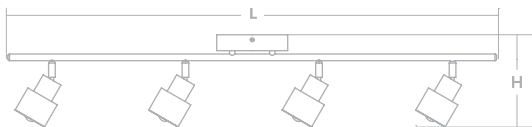

CHAPPELLE

- Heads swivel and pivot
- Ceiling or wall mount

LED

- 120V TRIAC dimmable
- 50,000 hr. LED life, 90 CRI

Satin Nickel	LED	Source Lumens	CCT	L	W	H
CHRF4400L30SN	25W	1600	3000K	36-5/8"	5-1/4"	7"

FIXED RAIL