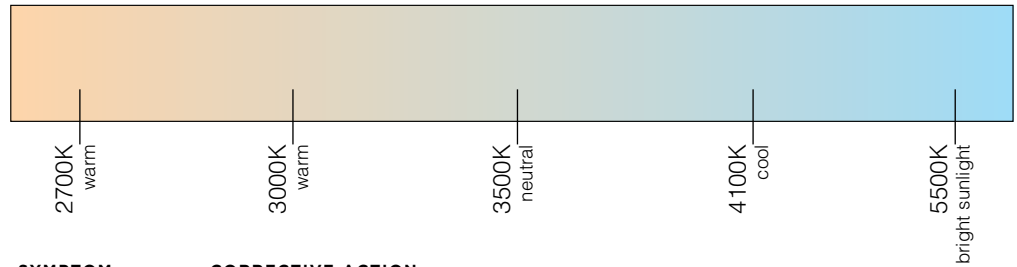

Color Temperature

When selecting bulbs for AFX fixtures, it's important to consider color temperature in relation to the application. Whether for a residence or a commercial space, for a productive environment or leisure area, it's a subjective and personal choice. But, there are some generally accepted standards: Warm light is better for residential living areas; cool light is better for task areas such as the kitchen or office. Current energy-efficient technology allows for a high level of quality across the whole color spectrum, so the choice is yours. The chart below offers some suggestions. Consult your lamp supplier for more specific applications.

Ballast Troubleshooting

It is important to know which ballast is in the fluorescent fixture and which lamp is compatible with that ballast. Not using the correct lamp may result in ballast overheating, ballast thermal cycling or premature ballast failure. AFX products offer superior ballasting, but it is very important to use the proper lamp for optimum performance. Here are several tips for ballast troubleshooting:

SYMPTOM	CORRECTIVE ACTION
LAMPS WILL NOT OPERATE	1. CHECK IF THERE IS POWER TO THE FIXTURE 2. BE SURE LAMP IS PROPERLY SEATED IN SOCKET 3. REPLACE LAMP 4. RESET OR CHANGE STARTER (PREHEAT ONLY) 5. CHECK WIRING CONNECTIONS 6. TEST BALLAST
SLOW OR ERRATIC STARTING	1. CHECK GROUND (FIXTURE MUST BE GROUNDED FOR RELIABLE STARTING) 2. CHECK BALLAST LABEL FOR CORRECT LAMP 3. CHECK WIRING CONNECTIONS 4. CHECK FOR LOW SUPPLY VOLTAGE 5. BE SURE LAMP IS PROPERLY SEATED IN SOCKET 6. TEST BALLAST
EXCESSIVE NOISE	1. TIGHTEN LOOSE COMPONENTS 2. INSTALL BALLASTS OF THE PROPER SOUND RATING 3. REPLACE FAULTY BALLAST(S). NORMAL OPERATION SHOULD RESUME 4. NOTE: ALL FLUORESCENT BALLASTS EMIT SOME NOISE
LAMPS ARE CYCLING	1. CHECK AIR TEMPERATURE IN AND AROUND THE FIXTURE 2. CHECK BALLAST AND COIL TEMPERATURES - BALLAST CASE TEMPERATURES SHOULD NOT EXCEED 90°C AND COIL TEMPERATURES SHOULD NOT EXCEED 105°C 3. REMOVE BUILDING INSULATION FROM ABOVE FIXTURES TO ALLOW FOR HEAT DISSIPATION 4. REPLACE FAULTY BALLAST(S). NORMAL OPERATION SHOULD RESUME
INTERFERENCE	1. RADIO AND ANTENNA MUST BE 4 - 10 FEET FROM LAMPS 2. CORRECT CONDITION BY USE OF RADIO INTERFERENCE FILTERS 3. LIGHTING FIXTURES SHOULD BE ON SEPARATE ELECTRICAL