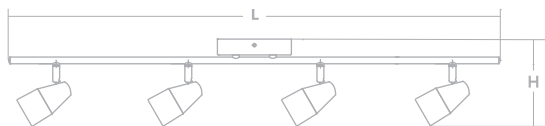

CHAPPELLE

- Heads swivel and pivot
- Ceiling or wall mount

LED

- 120V TRIAC dimmable
- 50,000 hr. LED life, 90 CRI

Satin Nickel	LED	Source Lumens	CCT	L	W	H
CHRF4400L30SN	25W	1600	3000K	36-5/8"	5-1/4"	7"

FIXED RAIL