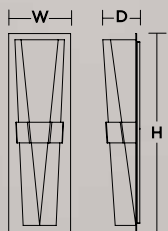

LED

- 120-277V universal-voltage driver
- Compatible with residential (TRIAC/ELV) and commercial (0-10V) dimmers
- 50,000 hr. LED life, 90 CRI
- Adjustable CCT

Satin Nickel	LED	Source Lumens	Adjustable CCT	H	W	D
SORS051914LAJUDSN	15W	1200	3000K/3500K/4000K	18-1/2"	4-3/4"	3-1/2"

LED
DIM
ADA
3in1 color temperature
3000K/3500K/4000K