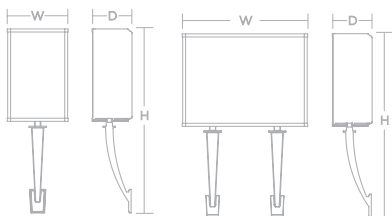

Double Arm

Satin Nickel	Champagne	LED	Source Lumens	Adjustable CCT	H	W	D
SHS121814LAJUDSNLA	SHS121814LAJUDACLN	17W	1400	3000K/3500K/4000K	18"	12-5/8"	4"

Companions

Satin Nickel

NOLAN

- Die-cast metal housing with accents
- Clear outer glass
- White acrylic inner diffuser