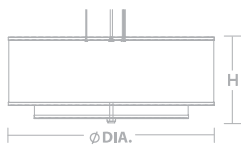

LED

- 120-277V universal-voltage driver
- Compatible with residential (TRIAC/ELV) and commercial (0-10V) dimmers
- TRIAC and ELV dimming only at 120V
- 50,000 hr. LED life, 90 CRI
- Adjustable CCT

Satin Nickel	LED	Source Lumens	Adjustable CCT	DIA.	H
DYP2432LAJUDSN	35W	3200	3000K/3500K/4000K	24"	9"
DYP3044LAJUDSN	46W	4400	3000K/3500K/4000K	30"	12"