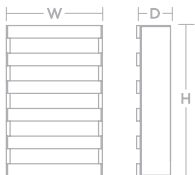

WELLS

- Solid maple construction
- White acrylic diffuser

LED

- 120-277V universal-voltage driver
- Compatible with residential (TRIAC/ELV) and commercial (0-10V) dimmers
- 50,000 hr. LED life, 90 CRI
- Adjustable CCT

4-Bar Frame

Espresso	Weathered Grey	LED	Source Lumens	Adjustable CCT	H	W	D
WES071214LAJUDES4B	WES071214LAJUDWG4B	17W	1400	3000K/3500K/4000K	12"	7"	3-3/4"

6-Bar Frame

Espresso	Weathered Grey	LED	Source Lumens	Adjustable CCT	H	W	D
WES071214LAJUDES6B	WES071214LAJUDWG6B	17W	1400	3000K/3500K/4000K	12"	7"	3-3/4"

3in1 color temperature
3000K/3500K/4000K