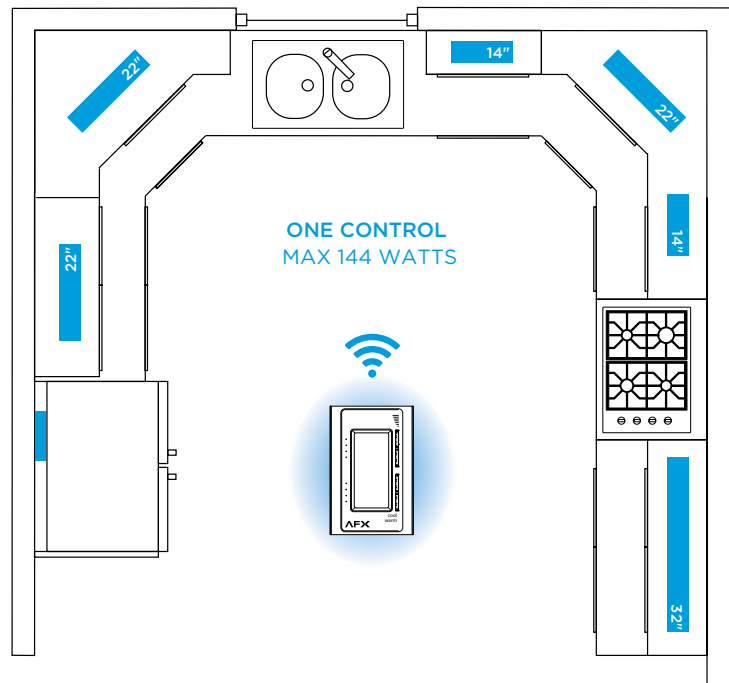

Versatile in-wall or under cabinet installation with wireless remote

The Slate Pro control can be easily installed in-wall, or surface-mounted for full installation flexibility. The versatile power supply can be hard-wired or plugged into any standard 110v outlet.

Easy to specify, Easy to install

- The SPLE Starter Kit can accommodate up to 72 watts of LED panels.
- Secondary power supplies can be added to expand system up to 144W total.
- Multiple systems can be linked together to work with a single controller.

panel size	panel watts	qty	total watts
14"	7	2	14.0
22"	11	3	33.0
40"	20.5	1	20.5
total			67.5 watts