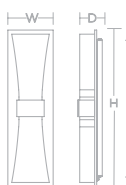

ABERDEEN

- LumaFuse™ laminated fabric/acrylic shade
- Solid maple wood backplate and trim

LED

- 120-277V universal-voltage driver
- Compatible with residential (TRIAC/ELV) and commercial (0-10V) dimmers
- TRIAC and ELV dimming only at 120V
- 50,000 hr. LED life, 90 CRI
- Adjustable CCT

Espresso/ Jute	Weathered Grey/ Jute	LED	Source Lumens	Adjustable CCT	H	W	D
ADS051914LAJUDES-JT	ADS051914LAJUDWG-JT	17W	1400	3000K/3500K/4000K	19"	5-1/2"	3"

Espresso/ Linen White	Weathered Grey/ Linen White	LED	Source Lumens	Adjustable CCT	H	W	D
ADS051914LAJUDES-LW	ADS051914LAJUDES-LW	17W	1400	3000K/3500K/4000K	19"	5-1/2"	3"

LED **DIM** **ADA** **3in1** color temperature
3000K/3500K/4000K