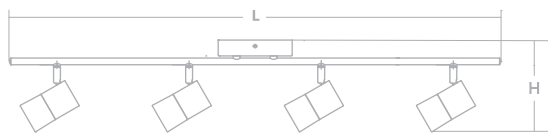

METRO

- Frosted glass diffusers
- Heads swivel and pivot
- Ceiling or wall mount

LED

- 120V TRIAC dimmable
- 50,000 hr. LED life, 90 CRI

Satin Nickel	LED	Source Lumens	CCT	L	W	H
MTRF4400L30SN	25W	1600	3000K	36-5/8"	5-15/16"	6-13/16"