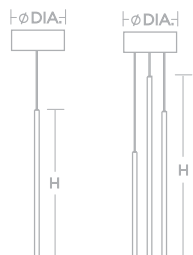

POINT

- Thin cylinder with powder coat finish
- 9 ft. adjustable cable

LED

- 120V operation non-dimmable (1-Point)
- 120V TRIAC dimmable (3-Point)
- 50,000 hr. LED life, 90 CRI

1-Point

Satin Nickel	Polished Chrome	Black	White	LED	Source Lumens	CCT	DIA.	H
PNTP0102L30ENSN	PNTP0102L30ENPC	PNTP0102L30ENBK	PNTP0102L30ENWH	3W	240	3000K	4-1/4"	14"

LED

3-Point

Satin Nickel	Polished Chrome	Black	White	LED	Source Lumens	CCT	DIA.	H
PNTP0107L30ENSN	PNTP0107L30ENPC	PNTP0107L30ENBK	PNTP0107L30ENWH	9W	720	3000K	4-1/4"	18"

LED DIM