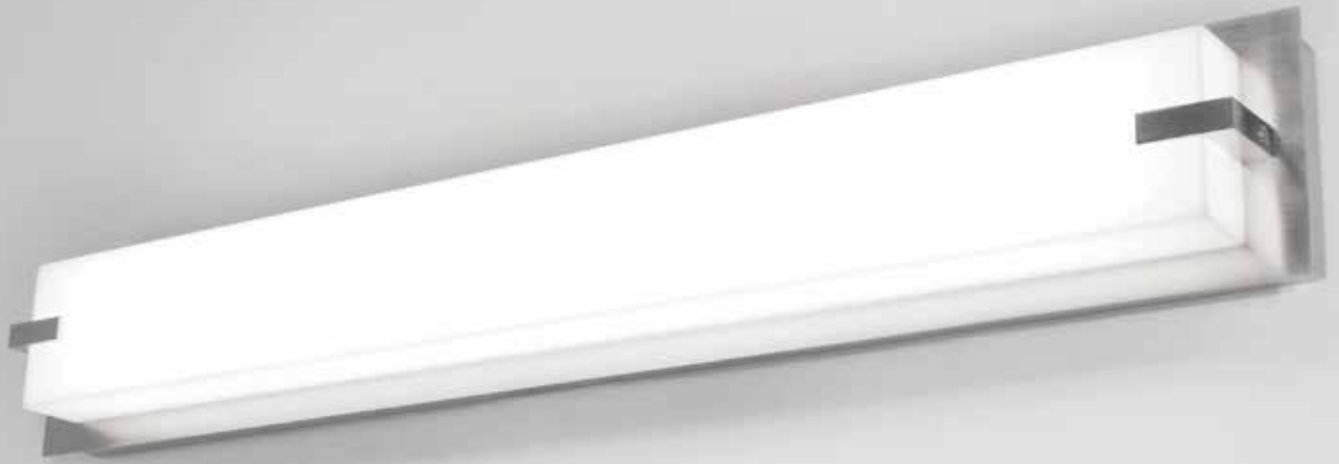

SINCLAIR

- Metal housing
- Frosted white acrylic diffuser
- Horizontal or vertical mounting

LED

- 120-277V universal-voltage, 0-10V dimming
- 50,000 hr. LED life, 90 CRI
- Adjustable CCT

Satin Nickel	LED	Source Lumens	Adjustable CCT	L	H	D
SNV240520LAJD2SN	26W	2000	3000K/3500K/4000K	27"	4-5/8"	3"
SNV360530LAJD2SN	35W	3000	3000K/3500K/4000K	39"	4-5/8"	3"
SNV480540LAJD2SN	49W	4000	3000K/3500K/4000K	50-1/4"	4-5/8"	3"

Companions