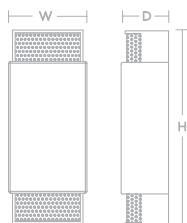

CHARLOTTE

- Perforated metal ends
- White linen shade

LED

- 120-277V universal-voltage driver
- Compatible with residential (TRIAC/ELV) and commercial (0-10V) dimmers
- 50,000 hr. LED life, 90 CRI
- Adjustable CCT

Satin Nickel	Oil-Rubbed Bronze	LED	Source Lumens	Adjustable CCT	H	W	D
CHS061407LAJUDSN	CHS061407LAJUDRB	9W	700	3000K/3500K/4000K	13-3/4"	5-1/2"	3-3/8"

3in1 color temperature
3000K/3500K/4000K