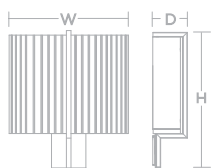

LED

- 120-277V universal-voltage driver
- Compatible with residential (TRIAC/ELV) and commercial (0-10V) dimmers
- 50,000 hr. LED life, 90 CRI
- Adjustable CCT

Satin Nickel	LED	Source Lumens	Adjustable CCT	H	W	D
MIDS131514LAJUDSN	17W	1400	3000K/3500K/4000K	15"	13"	3-7/8"

LED
DIM
ADA
3in1 color temperature
3000K/3500K/4000K