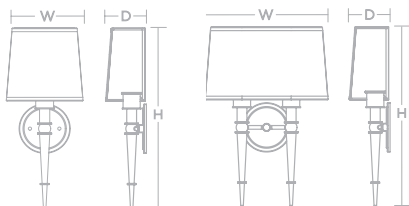

MONTROSE

- Single or double die-cast metal arm
- Cream linen shade

LED

- 120V TRIAC dimmable
- 50,000 hr. LED life, 90 CRI
- Adjustable CCT

Single Arm

Satin Nickel	Oil-Rubbed Bronze	LED	Source Lumens	Adjustable CCT	H	W	D
MNS081805LAJD1SN	MNS081805LAJD1RB	7W	500	3000K/3500K/4000K	18-1/8"	7-1/2"	4"

Double Arm

Satin Nickel	Oil-Rubbed Bronze	LED	Source Lumens	Adjustable CCT	H	W	D
MNS131810LAJD1SN	MNS131810LAJD1RB	14W	1000	3000K/3500K/4000K	18-1/8"	12-1/2"	4"