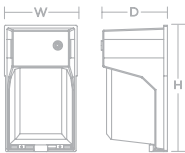

LED

- Minimum starting temp -20°F
- 120V residential driver
- 50,000 hr. LED life, 80 CRI

Bronze	LED	Source Lumens	CCT	H	W	D
BWSW2400L41RB	27W	2430	4100K	11"	6-3/8"	5-1/2"