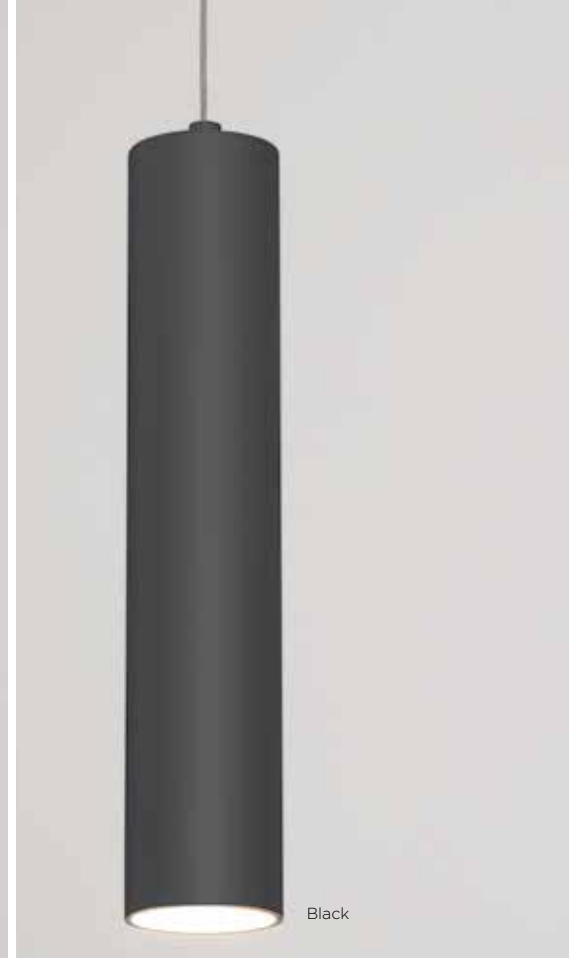

OKETO

- Metal cylinder with powder coat finish
- 9 ft. adjustable cable

LED

- 120-277V universal-voltage driver
- Compatible with residential (TRIAC/ELV) and commercial (0-10V) dimmers
- TRIAC and ELV dimming only at 120V
- 50,000 hr. LED life, 90 CRI

Black	Silver	White	LED	Source Lumens	CCT	DIA.	H
OTPO21207L30UDBK	OTPO21207L30UDSL	OTPO21207L30UDWH	12W	780	3000K	2"	12"