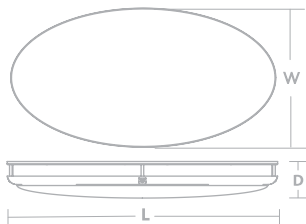

COVINA

- Metal trim bands
- White acrylic diffuser

LED

- 120V TRIAC dimmable
- 50,000 hr. LED life, 90 CRI

Satin Nickel	Oil-Rubbed Bronze	LED	Source Lumens	CCT	L	W	D
CVF324400L30D1SN	CVF324400L30D1RB	45W	4400	3000K	32-3/8"	17"	4-3/8"

CEILING