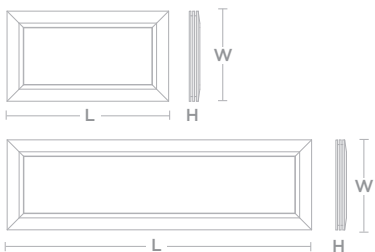

SLOANE

- LED flat panel, low profile construction
- Extruded metal frame

LED

- 120V TRIAC dimmable
- 50,000 hr. LED life, 90 CRI

		Source			L	W	H
		LED	Lumens	CCT			
Satin Nickel	White						
SLF12241800L30D1SN	SLF12241800L30D1WH	26W	1800	3000K	27"	15"	2"
SLL12483200L30D1SN	SLL12483200L30D1WH	39W	3200	3000K	50-1/4"	15"	2"