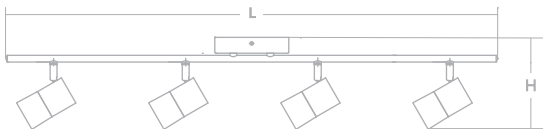

LED

- 120V TRIAC dimmable
- 50,000 hr. LED life, 90 CRI

Satin Nickel	LED	Source Lumens	CCT	L	W	H
GRAF4400L30WH	25W	1600	3000K	36-1/2"	5-3/8"	7-7/8"