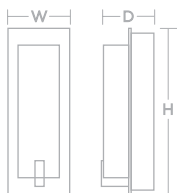

LED

- 120-277V universal-voltage driver
- Compatible with residential (TRIAC/ELV) and commercial (0-10V) dimmers
- 50,000 hr. LED life, 90 CRI
- Adjustable CCT

	LED	Source Lumens	Adjustable CCT	H	W	D
Satin Nickel SNS041007LAJUDSN	7W	700	3000K/3500K/4000K	10"	3-3/4"	3"
SNS041814LAJUDSN	15W	1400	3000K/3500K/4000K	18"	3-3/4"	3"