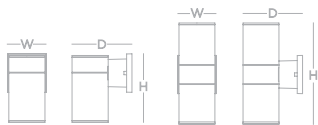

LED

- Minimum starting temp -20°F
- 120-277V universal voltage driver
- 50,000 hr. LED life, 90 CRI

Black	LED	Source Lumens	CCT	H	W	D
EVYW070410L30MVBK (1-Light)	12W	1000	3000K	8"	4-1/4"	7"
EVYW070418L30MVBK (2-Light)	24W	1800	3000K	12"	4-1/4"	7"