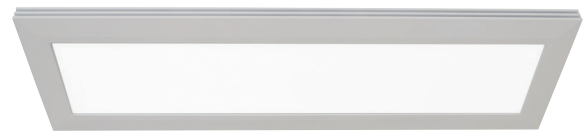

Satin Nickel

		Source			L	W	H
		LED	Lumens	CCT			
Satin Nickel	White						
SLF12241800L30D1SN	SLF12241800L30D1WH	26W	1800	3000K	27"	15"	2"
SLL12483200L30D1SN	SLL12483200L30D1WH	39W	3200	3000K	50-1/4"	15"	2"