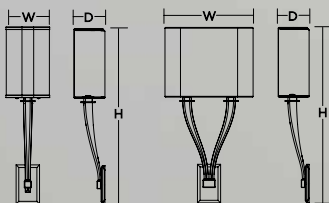

TORY

- Die-cast metal arms
- White linen (WH) or linen acrylic (LA) shade
- White acrylic top and bottom diffuser

LED

- 120-277V universal-voltage driver
- Compatible with residential (TRIAC/ELV) and commercial (0-10V) dimmers
- TRIAC and ELV dimming only at 120V
- 50,000 hr. LED life, 90 CRI
- Adjustable CCT

Single Arm

Satin Nickel		Oakley Bronze		LED	Source Lumens	Adjustable CCT	H	W	D
TYS062307LAJUDSNWH		TYS062307LAJUDKBWH		9W	700	3000K/3500K/4000K	22-3/4"	5-5/8"	4"
TYS062307LAJUDSNLA		TYS062307LAJUDKBLA		9W	700	3000K/3500K/4000K	22-3/4"	5-5/8"	4"

Double Arm

Satin Nickel		Oakley Bronze		LED	Source Lumens	Adjustable CCT	H	W	D
TYS112314LAJUDSNWH		TYS112314LAJUDKBWH		17W	1400	3000K/3500K/4000K	22-3/4"	11-3/8"	4"
TYS112314LAJUDSNLA		TYS112314LAJUDKBKLA		17W	1400	3000K/3500K/4000K	22-3/4"	11-3/8"	4"