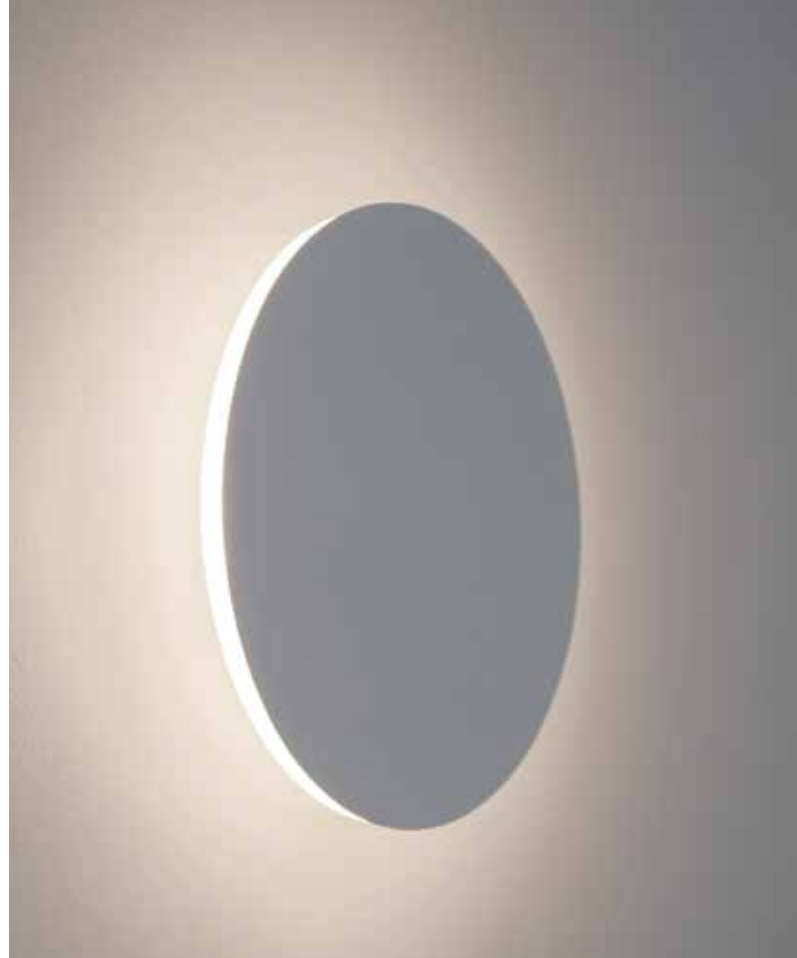

LED

- 120-277V universal-voltage driver
- 50,000 hr. LED life, 80 CRI

Satin Nickel	LED	Source Lumens	CCT	H	W	D
IDS09101600L41SN	15W	1300	4000K	10"	8-3/4"	3-1/2"

Companions

PLANE

- White powder coated metal faceplate
- Frosted acrylic diffuser
- Indirect light for wall wash effect
- Wall or ceiling mount