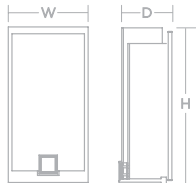

NOLAN

- Die-cast metal housing with accents
- Clear outer glass
- White acrylic inner diffuser

LED

- 120-277V universal-voltage driver
- Compatible with residential (TRIAC/ELV) and commercial (0-10V) dimmers
- 50,000 hr. LED life, 90 CRI
- Adjustable CCT

Satin Nickel	Oakley Bronze	LED	Source Lumens	Adjustable CCT	H	W	D
NLS061214LAJUDSN	NLS061214LAJUDKB	17W	1400	3000K/3500K/4000K	12-5/8"	6-1/2"	3-7/8"
NLS061914LAJUDSN	NLS061914LAJUDKB	17W	1400	3000K/3500K/4000K	19-1/2"	6-1/2"	3-7/8"