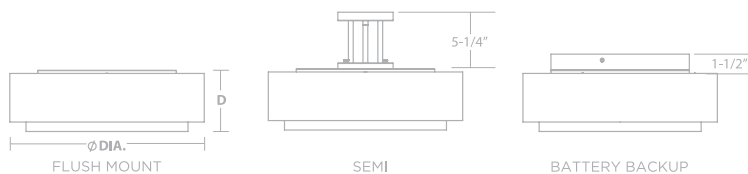

SANIBEL

- LumaFuse™ laminated fabric/acrylic shade
- White bottom acrylic inner diffuser
- Options: Semi-flush mounting, battery back-up

LED

- 120-277V universal-voltage driver
- Compatible with residential (TRIAC/ELV) and commercial (0-10V) dimmers
- TRIAC and ELV dimming only at 120V
- 50,000 hr. LED life, 90 CRI
- Adjustable CCT

		LED	Source Lumens	Adjustable CCT	DIA.	D
Satin Nickel/Jute	Satin Nickel/Linen White	18W	1400	3000K/3500K/4000K	16"	5-5/8"
SAF1614LAJUDSN-JT	SAF1614LAJUDSN-LW	30W	2400	3000K/3500K/4000K	18"	5-5/8"
SAF1824LAJUDSN-JT	SAF1824LAJUDSN-LW	42W	3200	3000K/3500K/4000K	23-1/4"	5-5/8"
SAF2332LAJUDSN-JT	SAF2332LAJUDSN-LW