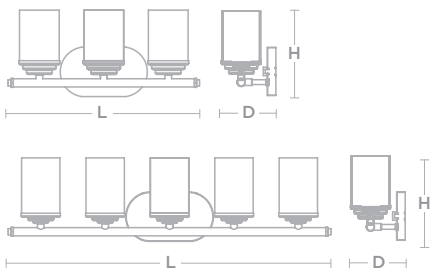

VERNON

- Metal backplate
- White glass diffusers
- Mount up or down

LED

- 120V medium base socket
- 9W LED bulb included
- 50,000 hr. LED life, 90 CRI

Satin Nickel	LED	Source Lumens	CCT	L	H	D
VNV170524L27MBSN (3-Light)	27W	2400	2700K	17-1/2"	8"	5"
VNV290540L27MBSN (5-Light)	45W	4000	2700K	29-1/2"	8"	5"

LED