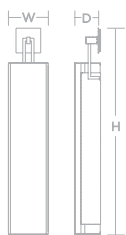

LED	Source Lumens	Adjustable CCT	H	W	D
Satin Nickel/White	Satin Nickel/Bronze						
CZS062214LAJUDSN-WHWH	CZS062214LAJUDSN-BZWH	15W	1400	3000K/3500K/4000K	25"	6"	4"
CZS063121LAJUDSN-WHWH	CZS063121LAJUDSN-BZWH	23W	2100	3000K/3500K/4000K	31-1/4"	6"	4"
		LED	Source Lumens	Adjustable CCT	H	W	D
Oakley Bronze/White	Oakley Bronze/Bronze						
CZS062214LAJUDKB-WHWH	CZS062214LAJUDKB-BZWH	15W	1400	3000K/3500K/4000K	25"	6"	4"
CZS063121LAJUDKB-WHWH	CZS063121LAJUDKB-BZWH	23W	2100	3000K/3500K/4000K	31-1/4"	6"	4"

3in1 color temperature
3000K/3500K/4000K