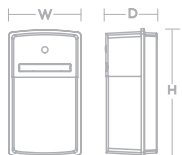

LED

- Minimum starting temp -20°F
- 120-277V universal-voltage driver
- 50,000 hr. LED life, 80 CRI

Bronze	LED	Source Lumens	CCT	H	W	D
BWSW060928L50ENRB	26W	2860	5000K	9-1/8"	6"	3-5/8"