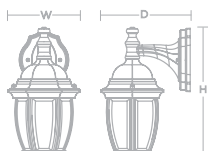

LED

- Minimum starting temp -20°F
- 120V operation
- 50,000 hr. LED life, 80 CRI

Black	LED	Source Lumens	CCT	H	W	D
CLKW450L30BK	6W	450	3000K	11-1/2"	6-1/2"	8-1/8"