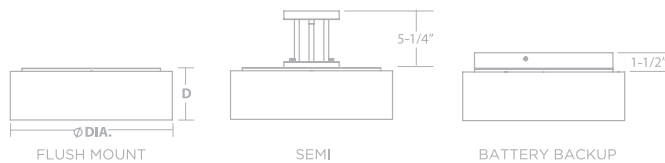

ANTON

- LumaFuse™ laminated fabric/acrylic shade
- White bottom acrylic diffuser
- Options: Semi-flush mounting, battery back-up

LED

- 120-277V universal-voltage driver
- Compatible with residential (TRIAC/ELV) and commercial (0-10V) dimmers
- TRIAC and ELV dimming only at 120V
- 50,000 hr. LED life, 90 CRI
- Adjustable CCT

		Source Lumens		Adjustable CCT		DIA.	D
Satin Nickel/Jute	Satin Nickel/Linen White	LED	Adjustable CCT				
ANF1214LAJUDSN-JT	ANF1214LAJUDSN-LW	18W	1400	3000K/3500K/4000K	12-1/4"	4-3/4"	
ANF1524LAJUDSN-JT	ANF1524LAJUDSN-LW	30W	2400	3000K/3500K/4000K	15"	5-1/2"	
ANF1932LAJUDSN-JT	ANF1932LAJUDSN-LW	42W	3200	3000K/3500K/4000K	19-1/4"	5-1/2"