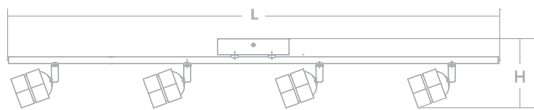

Satin Nickel	LED	Source Lumens	CCT	L	W	H
CARF4400L30SN	25W	1600	3000K	36-5/8"	5-1/4"	5-5/8"