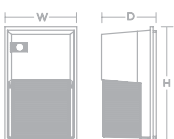

LED

- Minimum starting temp -20°F
- 120V operation
- 50,000 hr. LED life, 80 CRI

Bronze	LED	Source Lumens	CCT	H	W	D
BWSW1400L50RB	12W	1400	5000K	11"	6-7/8"	5-1/4"