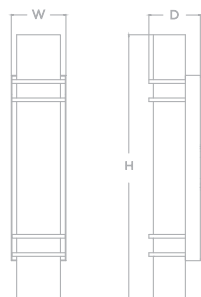

Textured Grey		Textured Bronze		LED	Source Lumens	CCT	H	W	D
BLW5161800L30MVTG	BLW5161800L30MVBZ	23W	1800	3000K	15-3/4"	4-3/4"	4-1/2"		
BLW5232800L30MVTG	BLW5232800L30MVBZ	28W	2800	3000K	23"	4-3/4"	4-1/2"		