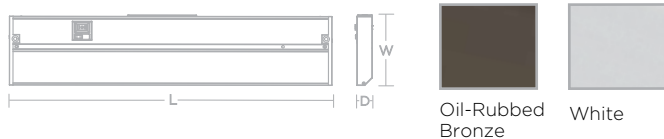

KOREN

- Low profile
- Extruded aluminum housing
- Linkable up to 200W with connecting cable or direct connector
- Selectable switch: choose 1 of 3 colors of 2700K, 3000K or 4000K
- Hi/low switch
- Rear access plate for quick wire connections
- Captive mounting screws
- Plug-in or direct wire
- Extruded aluminum construction
- 100,000 hr. LED life, 90 CRI
- Additional accessories and optional occupancy sensor (motion), page 292
- Patent pending

Size	White	Oil-Rubbed Bronze	Type	Lumens			LPW	L	W	D
				2.7K	3.0K	4.0K				
9 in.	KNLU9WH	KNLU9RB	4.8W SMT-Array	253	265	281	55	9"	3"	5/8"
14 in.	KNLU14WH	KNLU14RB	7.4W SMT-Array	405	446	484	60	14"	3"	5/8"
22 in.	KNLU22WH	KNLU22RB	11.8W SMT-Array	629	682	715	58	22"	3"	5/8"
32 in.	KNLU32WH	KNLU32RB	15.3W SMT-Array	905	955	980	62	32"	3"	5/8"
40 in.	KNLU40WH	KNLU40RB	19.5W SMT-Array	1069	1150	1182	59	40"	3"	5/8"

LPW based on 3000K color temperature

Accessories

Order separately, see page 292