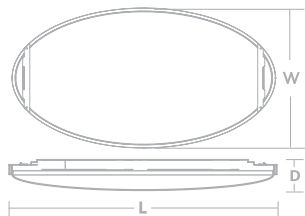

IDEAL

- Metal trim band
- White acrylic diffuser

LED

- 120-277V universal-voltage ballast
- 50,000 hr. LED life, 80 CRI

Satin Nickel	LED	Source Lumens	CCT	L	W	D
PIDF172900L40MVSN	32W	2900	4000K	32"	17"	4"

LED