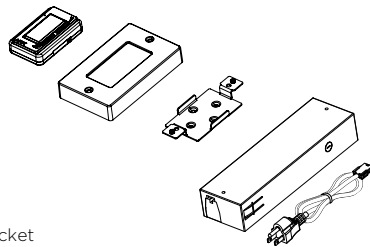

ACCESSORY

- SPLECL24 | 24" Interconnect cord
- SPLECL36 | 36" Interconnect cord
- SPLECL48 | 48" Interconnect cord
- SPLECL72 | 72" Interconnect cord
- SPLEDC | Direct Connector
- LCX-PWR36 | 36W Power Supply
- LCX-PWR72 | 72W Power Supply