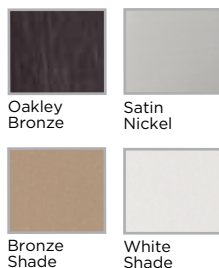

CORTEZ

- Sheer organza fabric outer shade
- White linen inner shade
- White acrylic bottom diffuser
- Adjustable aircraft cable provided
- 3 ft. adjustable rigid stem expandable up to 9 ft.
- Additional stems sold separately

LED

- 120-277V universal-voltage driver
- Compatible with residential (TRIAC/ELV) and commercial (0-10V) dimmers
- TRIAC and ELV dimming only at 120V
- 50,000 hr. LED life, 90 CRI
- Adjustable CCT

Satin Nickel/White

CZP2432LAJUDSN-WHWH
CZP3044LAJUDSN-WHWH

Satin Nickel/Bronze

CZP2432LAJUDSN-BZWH
CZP3044LAJUDSN-BZWH

LED
42W
60W

Source Lumens
3200
4400

Adjustable CCT
3000K/3500K/4000K
3000K/3500K/4000K

DIA. H
24" 5"
30" 6"

Oakley Bronze/White

CZP2432LAJUDKB-WHWH
CZP3044LAJUDKB-WHWH

Oakley Bronze/Bronze

CZP2432LAJUDKB-BZWH
CZP3044LAJUDKB-BZWH

LED
42W
60W

Source Lumens
3200
4400

Adjustable CCT
3000K/3500K/4000K
3000K/3500K/4000K

DIA. H
24" 5"
30" 6"

Companions