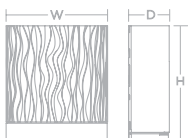

Companions