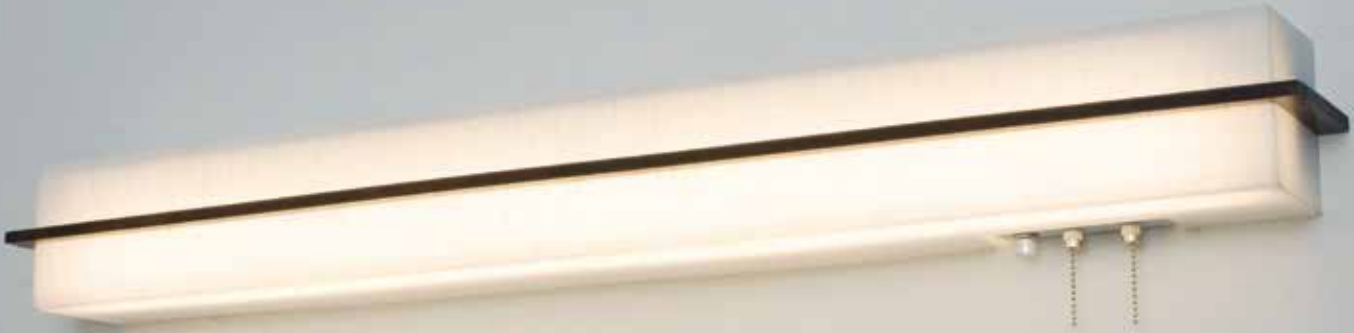

Companion

Espresso/Jute

APEX

- Solid wood accent
- LumaFuse™ laminated fabric/acrylic shade
- White acrylic bottom and top diffuser
- 4-way pull switch with night light

LED

- 120V operation
- 50,000 hr. LED life, 90 CRI