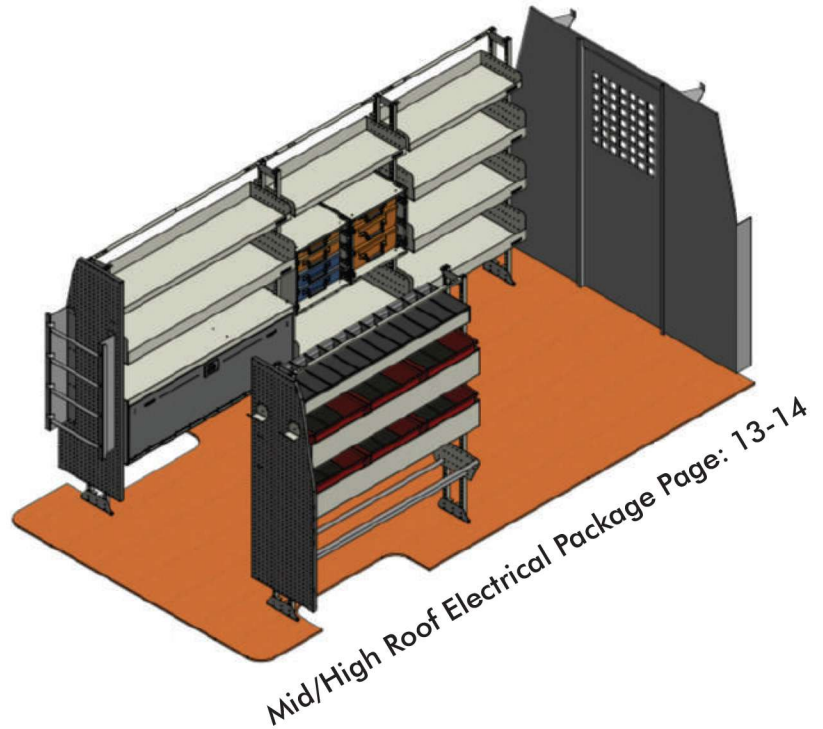

Ford Transit 130" WB Mid Roof

All our products are built using heavy duty materials and have been engineered to be quiet and rattle-free. We back our products with an industry leading warranty