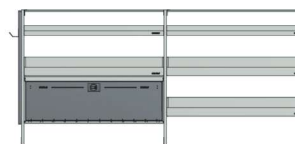

MOUNTING BRACKETS INCLUDED

GENERAL PACKAGE

LONG LOW ROOF KIT SHOWN