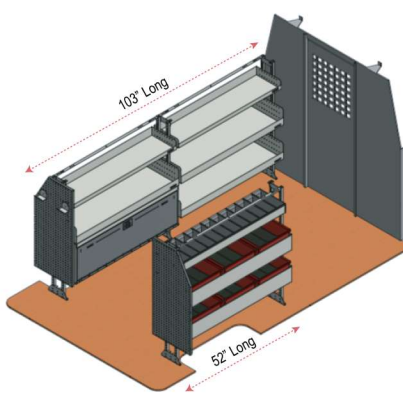

MOUNTING BRACKETS INCLUDED

GENERAL PACKAGE

LONG LOW ROOF KIT SHOWN