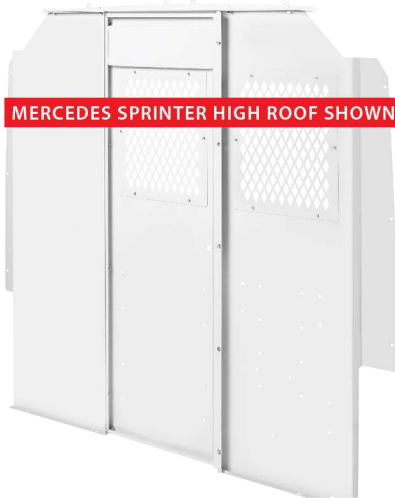

Ford Transit 130" WB Low Roof

**OPT. 1 PICK YOUR SHELVING KITS**

**OPT. 2 DESIGN YOUR OWN SHELVING**

**OPT. 3 CALL TODAY FOR A CUSTOM QUOTE**

 857. 334. 0300

COMPACT PARTITION

SWING DOOR PARTITION

COMPACT CARGO VANS