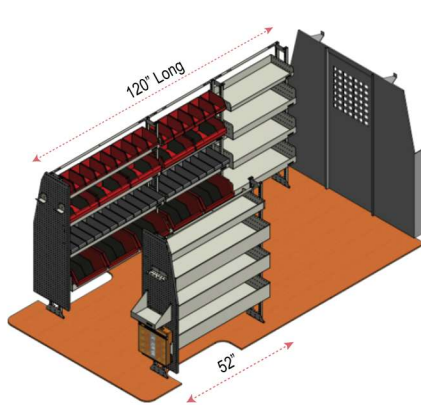

AMERICA'S MOST POPULAR PACKAGE

LONG MID-HIGH ROOF KIT SHOWN

LONG MID-HIGH ROOF

Ford Transit LWB Mid/High Roof 148"
Full Kit #RSFTLMHR148AM
Ram Promaster High Roof 136" & 159"
Full Kit #RSRPHR136159AM
Mercedes Sprinter High & Super High Roof 170"
Full Kit #RSMSSHR170AM

LONG MID-HIGH ROOF

DRIVER	SPECS
Total Width	120"
1 x HD Start Frame - 12 Series	W:52"
2 x HD Extension Frame - 8 series	W:34"
3 x High Mount Shelf	D:8"
3 x Mid Mount Shelf	D:10"
3 x Low Mount Shelf	D:12"
3 x Floor Mount Shelf	D:16"
15 x Red Small Bin RP25	
5 x Red Medium Bin RP120	
10 x Grey Medium Bin RP200	
5 x Red Large Bins RP240	
1 x End Panel RSPEP/MDRF/L	
2 x Hooks RSPEP/HK	

PASSENGER	SPECS
1 x HD Start Frame - 12 Series	W:52"
1 x High Mount Shelf	D:12"
3 x Floor Mount Shelf	D:16"
1 x End Panel RSPEP/MDRF/R	
1 x Multi Tool Holder RSPEP/MH	
1 x RolaCase RC001/CL	
1 x Case Holder RCVCH	
1 x Tool Tray RSPEP/TY	

MOUNTING BRACKETS INCLUDED