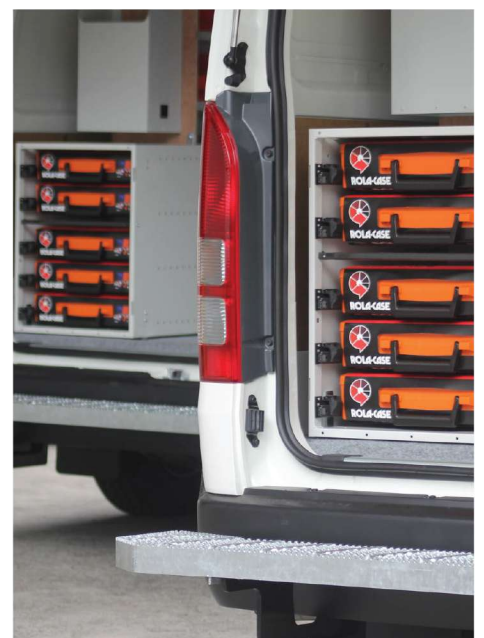

**ROLA•Shelf** will fit all vehicles where shelving is required including: Commercial vans, truck caps and service truck bodies.

FORD TRANSIT INTERIOR PROTECTION

Page: 8

RCSK5/C - CABINET KIT

Page: 4

RCSK4/C - CABINET KIT