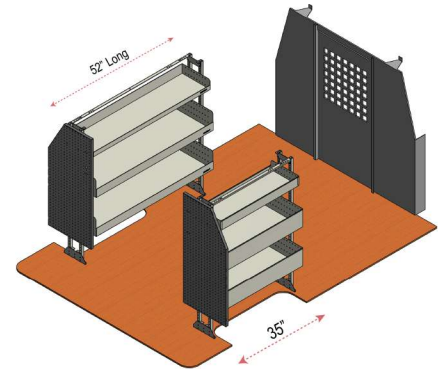

BASIC PACKAGE

LONG COMPACT KIT SHOWN