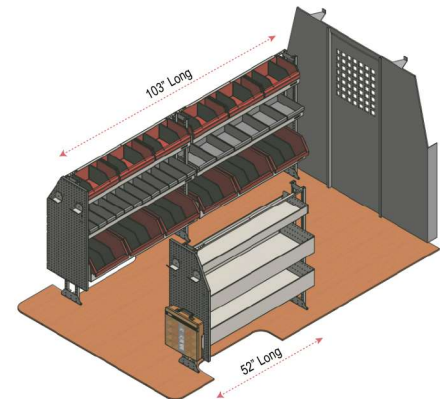

AMERICA'S MOST POPULAR PACKAGE

LONG LOW ROOF KIT SHOWN