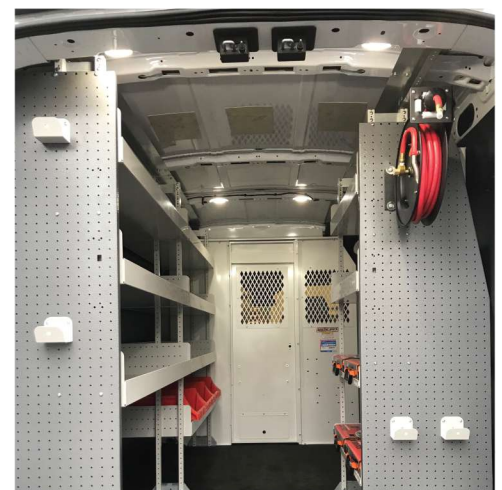

FEATURES

- Provides a solid barrier between the occupants in the cab and the cargo area
- Designed to allow the maximum seat travel