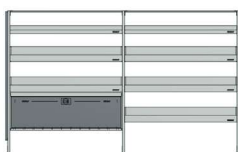

ELECTRICAL PACKAGE

STANDARD MID-HIGH ROOF KIT SHOWN

STANDARD MID-HIGH ROOF

Ford Transit Regular Mid Roof 130"
Full Kit #RSFTRMR130EL
Nissan NV Cargo Van High Roof
Full Kit #RSNNVCHREL
Mercedes Sprinter Standard & High Roof 144"
Full Kit #RSMSSHR144EL

STANDARD MID-HIGH ROOF

DRIVER	SPECS
Total Width	103"
1 x HD Start Frame - 12 Series	W:52"
1 x HD Extension Frame - 12 Series	W:51"
2 x Low Mount Shelf	D:12"
5 x Floor Mount Shelf	D:16"
1 x Lockable Box RSLBX/122	
1 x End Panel RSPEP/MDRF/L	

PASSENGER	SPECS
1 x HD Start Frame - 12 Series	W:52"
1 x Low Mount Shelf	D:12"
2 x Floor Mount Shelf	D:16"
12 x Grey Small Bin RP100	
6 x Red Large Bin RP240	
1 x Cable Reel Holder RSCDH/121	
1 x End Panel RSPEP/MDRF/R	
2 x Hooks RSPEP/HK	

MOUNTING BRACKETS INCLUDED

DRIVER

ELECTRICAL PACKAGE

LONG MID-HIGH ROOF KIT SHOWN

LONG MID-HIGH ROOF

Ford Transit LWB Mid/High Roof 148"
Full Kit #RSFTLMHR148EL
Ram Promaster High Roof 136" & 159"
Full Kit #RSRPHR136159EL
Mercedes Sprinter High & Super High Roof 170"
Full Kit #RSMSSHR170EL

LONG MID-HIGH ROOF

DRIVER	SPECS
Total Width	120"
1 x HD Start Frame - 12 Series	W:52"
2 x HD Extension Frame - 8 Series	W:34"
3 x Low Mount Shelf	D:12"
5 x Floor Mount Shelf	D:16"
1 x Lockable Box RSLBX/122	
1 x 4 Drawer Kit RCSK5/C	
1 x 5 Drawer Kit RCSK4/C	
2 x Support Bars RSBAR/80	
1 x End Panel RSPEP/MDRF/L	

PASSENGER	SPECS
1 x HD Start Frame - 12 Series	W:52"
1 x Low Mount Shelf	D:12"
2 x Floor Mount Shelf	D:16"
12 x Grey Small Bin RP100	
6 x Red Large Bin RP240	
1 x Cable Reel Holder RSCDH/121	
1 x End Panel RSPEP/MDRF/R	
2 x Hooks RSPEP/HK	

MOUNTING BRACKETS INCLUDED

Partitions Sold Separately - Refer to Page 7

AMERICA'S MOST POPULAR PACKAGE

STANDARD MID-HIGH ROOF KIT SHOWN

STANDARD MID-HIGH ROOF