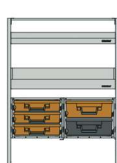

BASIC PACKAGE

STANDARD LOW ROOF KIT SHOWN

STANDARD LOW ROOF

Mercedes Metris 126"
Full Kit #RSMM126BA
Ford Transit Regular Low Roof 130"
Full Kit #RSFTRLR130BA
Nissan NV Cargo Standard Roof
Full Kit #RSNNVCSRBA
GMC Savana/Chevy Express Regular
Full Kit #RSGMSCERBA
Ram Promaster Standard Roof 118"
Full Kit #RSRPSR118BA

STANDARD LOW ROOF

DRIVER	SPECS
Total Width	86"
1 x HD Start Frame - 12 Series	W:52"
1 x HD Extension Frame - 8 Series	W:34"
2 x Low Mount Shelf	D:12"
4 x Floor Mount Shelf	D:16"
1 x End Panel RSPEP/L	

PASSENGER	SPECS
1 x HD Start Frame - 8 Series	W:35"
1 x Low Mount Shelf	D:12"
2 x Floor Mount Shelf	D:16"
1 x End Panel RSPEP/R	

MOUNTING BRACKETS INCLUDED

LONG LOW ROOF

Mercedes Metris 135"
Full Kit #RSMM135BA
Ford Transit Long Low Roof 148"
Full Kit #RSFTLLR148BA
GMC Savana/Chevy Express Extended
Full Kit #RSGMSCCEXBA
Ram Promaster Standard Roof 136"
Full Kit #RSRPSR136BA

LONG LOW ROOF

DRIVER	SPECS
Total Width	103"
1 x HD Start Frame - 12 Series	W:52"
1 x HD Extension Frame - 12 Series	W:51"
2 x Low Mount Shelf	D:12"
4 x Floor Mount Shelf	D:16"
1 x End Panel RSPEP/L	

PASSENGER	SPECS
1 x HD Start Frame - 12 Series	W:52"
1 x Low Mount Shelf	D:12"
2 x Floor Mount Shelf	D:16"
1 x End Panel RSPEP/R	

MOUNTING BRACKETS INCLUDED

BASIC PACKAGE

LONG LOW ROOF KIT SHOWN

Partitions Sold Separately - Refer to Page 7

GENERAL PACKAGE

STANDARD LOW ROOF KIT SHOWN

PASSENGER

STANDARD LOW ROOF

Mercedes Metris 126"
Full Kit #RSMM126GE
Ford Transit Regular Low Roof 130"
Full Kit #RSFTRLR130GE
Nissan NV Cargo Standard Roof
Full Kit #RSNNVCSRGE
GMC Savana/Chevy Express Regular
Full Kit #RSGMSCERGE
Ram Promaster Standard Roof 118"
Full Kit #RSRPSR118GE

STANDARD LOW ROOF