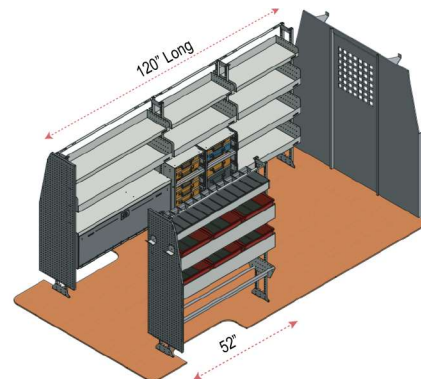

ELECTRICAL PACKAGE

LONG MID-HIGH ROOF KIT SHOWN

LONG MID-HIGH ROOF

Ford Transit LWB Mid/High Roof 148"
Full Kit #RSFTLMHR148EL
Ram Promaster High Roof 136" & 159"
Full Kit #RSRPHR136159EL
Mercedes Sprinter High & Super High Roof 170"
Full Kit #RSMSSHR170EL

LONG MID-HIGH ROOF

DRIVER	SPECS
Total Width	120"
1 x HD Start Frame - 12 Series	W:52"
2 x HD Extension Frame - 8 Series	W:34"
3 x Low Mount Shelf	D:12"
5 x Floor Mount Shelf	D:16"
1 x Lockable Box RSLBX/122	
1 x 4 Drawer Kit RCSK5/C	
1 x 5 Drawer Kit RCSK4/C	
2 x Support Bars RSBAR/80	
1 x End Panel RSPEP/MDRF/L	

PASSENGER	SPECS
1 x HD Start Frame - 12 Series	W:52"
1 x Low Mount Shelf	D:12"
2 x Floor Mount Shelf	D:16"
12 x Grey Small Bin RP100	
6 x Red Large Bin RP240	
1 x Cable Reel Holder RSCDH/121	
1 x End Panel RSPEP/MDRF/R	
2 x Hooks RSPEP/HK	

MOUNTING BRACKETS INCLUDED

Partitions Sold Separately - Refer to Page 7