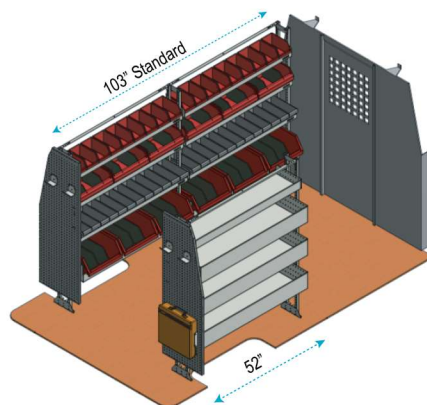

AMERICA'S MOST POPULAR PACKAGE

STANDARD MID-HIGH ROOF KIT SHOWN

STANDARD MID-HIGH ROOF

Ford Transit Regular Mid Roof 130"
Full Kit #RSFTRMR130AM
Nissan NV Cargo Van High Roof
Full Kit #RSNNVCHRAM
Mercedes Sprinter Standard & High Roof 144"
Full Kit #RSMSSHR144AM

STANDARD MID-HIGH ROOF

DRIVER	SPECS
Total Width	103"
1 x HD Start Frame - 12 Series	W:52"
1 x HD Extension Frame - 12 Series	W:51"
2 x High Mount Shelf	D:8"
2 x Mid Mount Shelf	D:10"
2 x Low Mount Shelf	D:12"
2 x Floor Mount Shelf	D:16"
18 x Red Small Bin RP25	
6 x Red Medium Bin RP120	
12 x Grey Medium Bin RP200	
6 x Red Large Bins RP240	
1 x End Panel RSPEP/MDRF/L	
2 x Hooks RSPEP/HK	

PASSENGER	SPECS
1 x HD Start Frame - 12 Series	W:52"
1 x High Mount Shelf	D:12"
3 x Floor Mount Shelf	D:16"
1 x End Panel RSPEP/MDRF/R	
2 x Hooks RSPEP/HK	
1 x RolaCase RC001/CL	
1 x Case Holder RCVCH	

MOUNTING BRACKETS INCLUDED