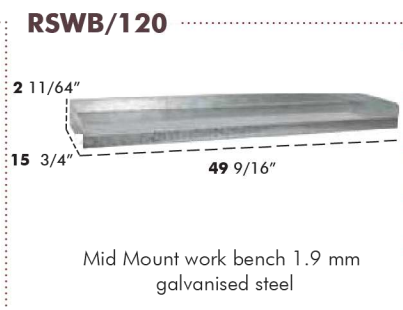

ACCESSORIES FOR 12 SERIES: