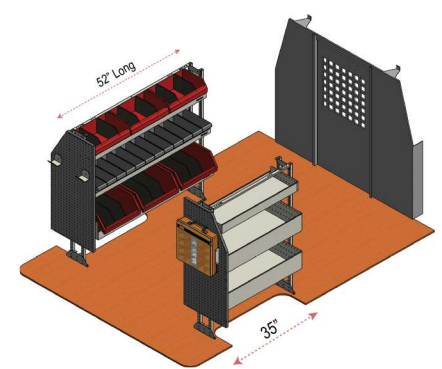

AMERICA'S MOST POPULAR PACKAGE

LONG COMPACT KIT SHOWN