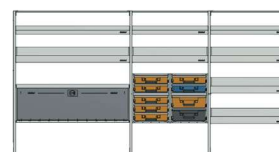

LONG MID-HIGH ROOF

DRIVER	SPECS
Total Width	120"
1 x HD Start Frame - 12 Series	W:52"
2 x HD Extension Frame - 8 Series	W:34"
3 x Low Mount Shelf	D:12"
5 x Floor Mount Shelf	D:16"
1 x Lockable Box RSLBX/122	
1 x 4 Drawer Kit RCSK5/C	
1 x 5 Drawer Kit RCSK4/C	
2 x Support Bars RSBAR/80	
1 x End Panel RSPEP/MDRF/L	

PASSENGER	SPECS
1 x HD Start Frame - 12 Series	W:52"
1 x Low Mount Shelf	D:12"
2 x Floor Mount Shelf	D:16"
12 x Grey Small Bin RP100	
6 x Red Large Bin RP240	
1 x Cable Reel Holder RSCDH/121	
1 x End Panel RSPEP/MDRF/R	
2 x Hooks RSPEP/HK	

MOUNTING BRACKETS INCLUDED

DRIVER