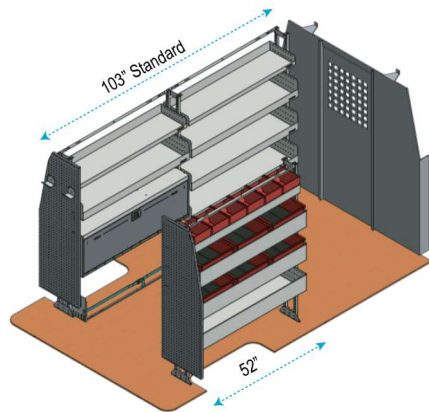

GENERAL PACKAGE

STANDARD MID-HIGH ROOF KIT SHOWN