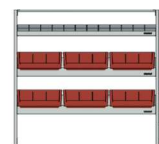

BASIC PACKAGE

STANDARD LOW ROOF KIT SHOWN

STANDARD LOW ROOF

Mercedes Metris 126"
Full Kit #RSMM126BA
Ford Transit Regular Low Roof 130"
Full Kit #RSFTRLR130BA
Nissan NV Cargo Standard Roof
Full Kit #RSNNVCSRBA
GMC Savana/Chevy Express Regular
Full Kit #RSGMSCERBA
Ram Promaster Standard Roof 118"
Full Kit #RSRPSR118BA

STANDARD LOW ROOF

DRIVER	SPECS
Total Width	86"
1 x HD Start Frame - 12 Series	W:52"
1 x HD Extension Frame - 8 Series	W:34"
2 x Low Mount Shelf	D:12"
4 x Floor Mount Shelf	D:16"
1 x End Panel RSPEP/L	

PASSENGER	SPECS
1 x HD Start Frame - 8 Series	W:35"
1 x Low Mount Shelf	D:12"
2 x Floor Mount Shelf	D:16"
1 x End Panel RSPEP/R	

MOUNTING BRACKETS INCLUDED

LONG LOW ROOF

Mercedes Metris 135"
Full Kit #RSMM135BA
Ford Transit Long Low Roof 148"
Full Kit #RSFTLLR148BA
GMC Savana/Chevy Express Extended
Full Kit #RSGMSCCEXBA
Ram Promaster Standard Roof 136"
Full Kit #RSRPSR136BA

LONG LOW ROOF

DRIVER	SPECS
Total Width	103"
1 x HD Start Frame - 12 Series	W:52"
1 x HD Extension Frame - 12 Series	W:51"
2 x Low Mount Shelf	D:12"
4 x Floor Mount Shelf	D:16"
1 x End Panel RSPEP/L	

PASSENGER	SPECS
1 x HD Start Frame - 12 Series	W:52"
1 x Low Mount Shelf	D:12"
2 x Floor Mount Shelf	D:16"
1 x End Panel RSPEP/R	

MOUNTING BRACKETS INCLUDED

BASIC PACKAGE

LONG LOW ROOF KIT SHOWN

Partitions Sold Separately - Refer to Page 7

GENERAL PACKAGE

STANDARD LOW ROOF KIT SHOWN

STANDARD LOW ROOF

Mercedes Metris 126"
Full Kit #RSMM126GE
Ford Transit Regular Low Roof 130"
Full Kit #RSFTRLR130GE
Nissan NV Cargo Standard Roof
Full Kit #RSNNVCSRGE
GMC Savana/Chevy Express Regular
Full Kit #RSGMSCERGE
Ram Promaster Standard Roof 118"
Full Kit #RSRPSR118GE

STANDARD LOW ROOF