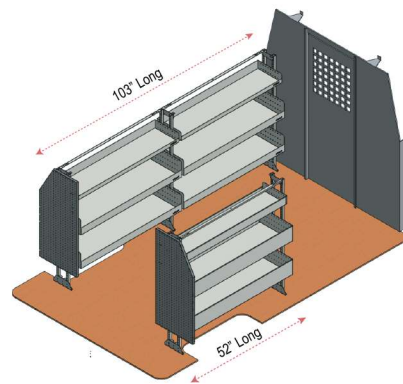

DRIVER

PASSENGER

MOUNTING BRACKETS INCLUDED

BASIC PACKAGE

LONG LOW ROOF KIT SHOWN