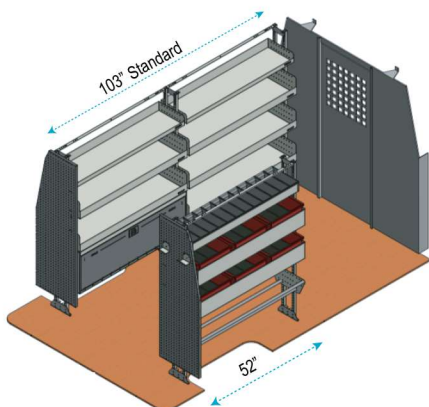

ELECTRICAL PACKAGE

STANDARD MID-HIGH ROOF KIT SHOWN

STANDARD MID-HIGH ROOF

Ford Transit Regular Mid Roof 130"
Full Kit #RSFTRMR130EL
Nissan NV Cargo Van High Roof
Full Kit #RSNNVCHREL
Mercedes Sprinter Standard & High Roof 144"
Full Kit #RSMSSHR144EL

STANDARD MID-HIGH ROOF

DRIVER	SPECS
Total Width	103"
1 x HD Start Frame - 12 Series	W:52"
1 x HD Extension Frame - 12 Series	W:51"
2 x Low Mount Shelf	D:12"
5 x Floor Mount Shelf	D:16"
1 x Lockable Box RSLBX/122	
1 x End Panel RSPEP/MDRF/L	

PASSENGER	SPECS
1 x HD Start Frame - 12 Series	W:52"
1 x Low Mount Shelf	D:12"
2 x Floor Mount Shelf	D:16"
12 x Grey Small Bin RP100	
6 x Red Large Bin RP240	
1 x Cable Reel Holder RSCDH/121	
1 x End Panel RSPEP/MDRF/R	
2 x Hooks RSPEP/HK	

MOUNTING BRACKETS INCLUDED