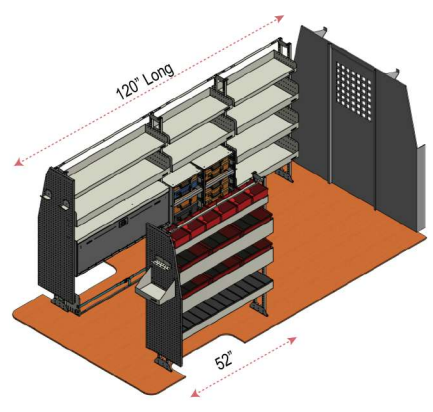

GENERAL PACKAGE

LONG MID-HIGH ROOF KIT SHOWN