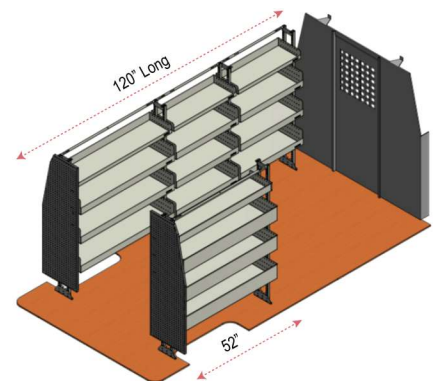

DRIVER

PASSENGER

BASIC PACKAGE

LONG MID-HIGH ROOF KIT SHOWN

LONG MID-HIGH ROOF	
Ford Transit LWB Mid/High Roof 148"	
Full Kit #RSFTLMHR148BA	
Ram Promaster High Roof 136" & 159"	
Full Kit #RSRPHR136159BA	
Mercedes Sprinter High & Super High Roof 170"	
Full Kit #RSMSSHR170BA	

LONG MID-HIGH ROOF DRIVER		SPECS
Total Width		120"
1 x HD Start Frame - 12 Series	W:52"	
2 x HD Extension Frame - 8 Series	W:34"	
3 x Low Mount Shelf	D:12"	
9 x Floor Mount Shelf	D:16"	
1 x End Panel RSPEP/MDRF/L		

PASSENGER		SPECS
1 x HD Start Frame - 12 Series	W:52"	
1 x Low Mount Shelf	D:12"	
3 x Floor Mount Shelf	D:16"	
1 x End Panel RSPEP/MDRF/R		

MOUNTING BRACKETS INCLUDED