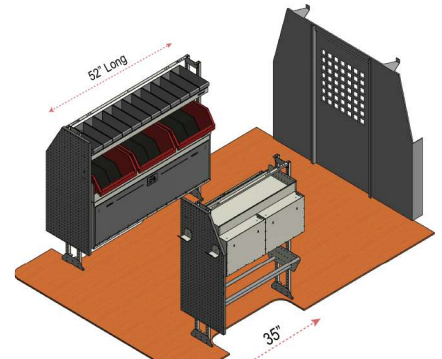

DRIVER

PASSENGER

ELECTRICAL PACKAGE

LONG COMPACT KIT SHOWN