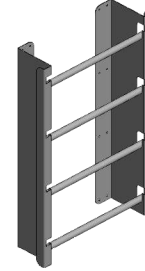

RSPEP/CDH/4

Wire reel holder for work vans-ideal for the demands of the electrical contractor. Attaches to the end panels or any flat surface. Easily removable crossbars for loading and unloading reels.