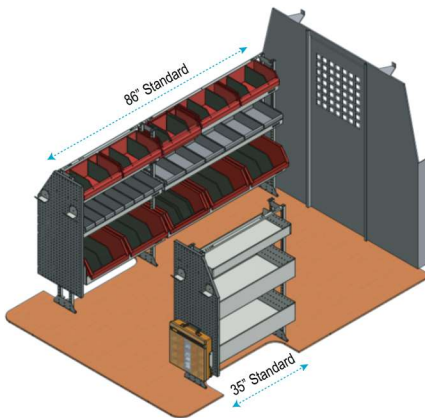

AMERICA'S MOST POPULAR PACKAGE

STANDARD LOW ROOF KIT SHOWN

DRIVER