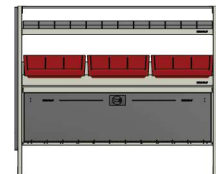

ELECTRICAL PACKAGE

LONG COMPACT KIT SHOWN

DRIVER