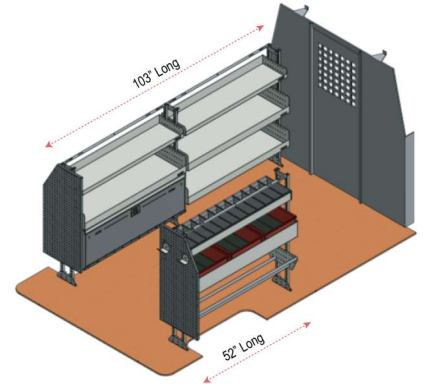

DRIVER

PASSENGER

ELECTRICAL PACKAGE

LONG LOW ROOF KIT SHOWN