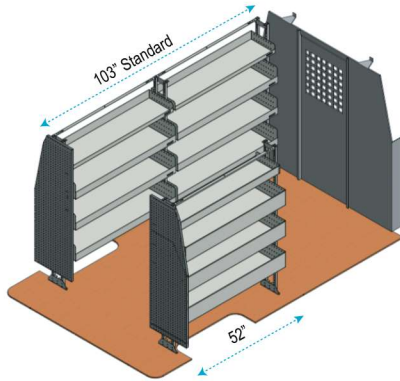

BASIC PACKAGE

STANDARD MID-HIGH ROOF KIT SHOWN

STANDARD MID-HIGH ROOF	
Ford Transit Regular Mid Roof 130"	
Full Kit #RSFTRMR130BA	
Nissan NV Cargo Van High Roof	
Full Kit #RSNNVCHRBA	
Mercedes Sprinter Standard & High Roof 144"	
Full Kit #RSMSSHR144BA	

STANDARD MID-HIGH ROOF DRIVER		SPECS
Total Width		103"
1 x HD Start Frame - 12 Series	W:52"	
1 x HD Extension Frame - 12 Series	W:51"	
2 x Low Mount Shelf	D:12"	
6 x Floor Mount Shelf	D:16"	
1 x End Panel RSPEP/MDRF/L		

PASSENGER		SPECS
1 x HD Start Frame - 12 Series	W:52"	
1 x Low Mount Shelf	D:12"	
3 x Floor Mount Shelf	D:16"	
1 x End Panel RSPEP/MDRF/R		

MOUNTING BRACKETS INCLUDED