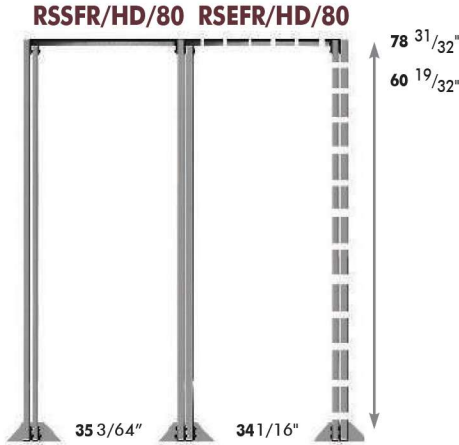

1. Choose your bay length 8 or 12 series. You always begin with a start frame & then add an extension frame to add length.
2. Choose your post heights. **78 31/32"** or **60 19/32"**. Both can be cut down to suit any vehicle model.
3. Choose how many shelves you require to fit into the bay.
4. Choose your plastic bins & accessories (if required)
  - 2 cabinets can be joined horizontally to fit the 8 series shelving (1 x **RCJNR/C** & 2 x **RSBAR/80** will be required)

CAT NO;	HEIGHT (inches)	LENGTH (inches)	DESCRIPTION	Post Height Adjustment	
				Height	Cut at 1 1/32" Intervals
RSSFR/HD/80/2006	78 31/32"	35 3/64"	8 Series Dual Post Heavy Duty Start Frame	78 31/32"	60 19/32"
RSSFR/HD/80/1539	60 19/32"			60 19/32"	42 1/4"
RSEFR/HD/80/2006	78 31/32"	34 1/16"	8 Series Dual Post Heavy Duty Extension Frame		
RSEFR/HD/80/1539	60 19/32"				

Frame Purchase Example: **RSSFR/HD/80/1539**
If you want to extend then you would add a **RSEFR/HD/80/1539**
All components are zinc annealed & powder coated, complete with instructions & mounting hardware.

SHELF	CAT NO;	DESCRIPTION	HEIGHT	LENGTH	WIDTH	PLASTIC BINS
	RSSHL/81/FR	8 Series File Retainer	-	-	-	-
	RSSHL/83	High mount shelf	Rear 3 35/64" Front 1 49/64"	33 1/32"	7 7/8"	Holds 6 x RP25 bins
	RSSHL/84	Mid mount shelf	Rear 3 35/64" Front 1 49/64"	33 1/32"	9 29/64"	Holds 2xRP120 or 4xRP60 bins
	RSSHL/85	Low mount shelf	Rear 3 35/64" Front 1 49/64"	33 1/32"	12 1/16"	Holds 4xRP200 or 8xR100 bins
	RSSHL/86	Floor mount shelf	Rear 6 39/64" Front 3 5/32"	33 1/32"	15 15/16"	Holds 4xRP400x200 or Holds 2xRP240 bins
	RSSHL/87	Low mount shelf	Rear 3 35/64" Front 0 63/64"	33 1/32"	14 27/32"	Holds 2 x RC001 or RC002 Rolacases RS/87/FW-Foam
	RSSHL/88	Floor mount shelf	Rear 3 39/64" Front 2 9/16"	33 1/32"	15 15/16"	Holds 8x RP400x100 or 4xRP240x200 bins

ACCESSORIES FOR 8 SERIES: Please refer to page 15 for more accessories.

RSCDH/121

Adjustable wire & cable reel holder
Ideal for 8 series shelving

Dimensions:
W:6 11/16" D:14 9/16" H:33 1/32"

RSLBX/84

CAT No. A B C

RSLBX/84 A:15 1/2" B:9 27/32" C:33 1/32"
RSLBX/82 A:15 1/2" B:16 17/32" C:33 1/32"

2 x **RCSK5/C**
1 x **RCJNR/C** (Joining Bracket)
1 x **RSBAR/80**

RSBAR/80

Mounting bar for **ROLA CASE** 8 series shelving. Only required for when dual cabinets are being fitted

RSJNR/C

Vertical joining bracket for connecting **ROLA-CASE** cabinets vertically. (4 per kit plus screws)

*Refer to page 4 for **ROLA-CASE** cabinet information