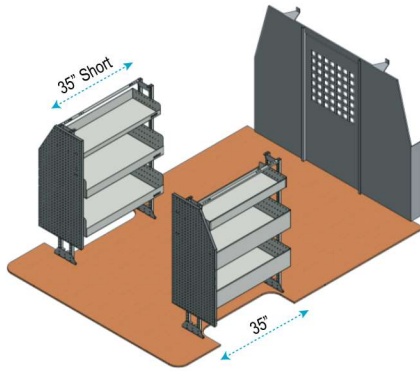

BASIC PACKAGE

SHORT COMPACT KIT SHOWN