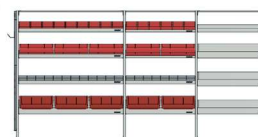

LONG MID-HIGH ROOF

DRIVER	SPECS
Total Width	120"
1 x HD Start Frame - 12 Series	W:52"
2 x HD Extension Frame - 8 series	W:34"
3 x High Mount Shelf	D:8"
3 x Mid Mount Shelf	D:10"
3 x Low Mount Shelf	D:12"
3 x Floor Mount Shelf	D:16"
15 x Red Small Bin RP25	
5 x Red Medium Bin RP120	
10 x Grey Medium Bin RP200	
5 x Red Large Bins RP240	
1 x End Panel RSPEP/MDRF/L	
2 x Hooks RSPEP/HK	

PASSENGER	SPECS
1 x HD Start Frame - 12 Series	W:52"
1 x High Mount Shelf	D:12"
3 x Floor Mount Shelf	D:16"
1 x End Panel RSPEP/MDRF/R	
1 x Multi Tool Holder RSPEP/MH	
1 x RolaCase RC001/CL	
1 x Case Holder RCVCH	
1 x Tool Tray RSPEP/TY	

MOUNTING BRACKETS INCLUDED

DRIVER