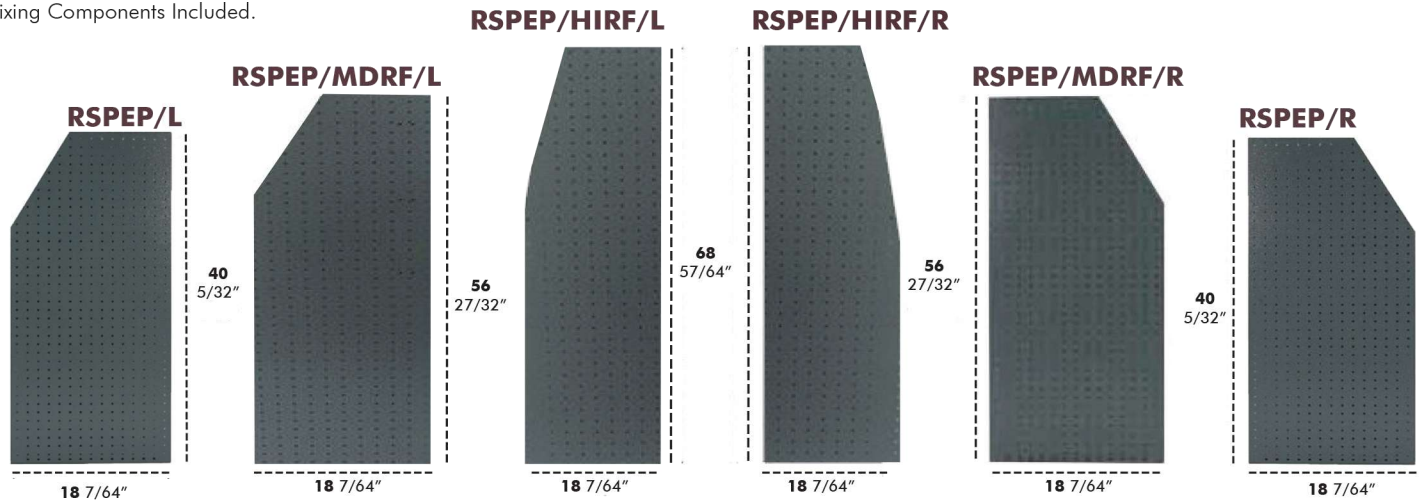

Construction: 1.1 mm zinc coated steel
All Fixing Components Included.

END PANELS FOR THE SHELVING

RSPEP/HK

Lead Hook - Holds extension leads, hoses, etc

RSPEP/MH

Tool Rack - Holds tools of different shapes and sizes.

RSPEP/TY

Tool Tray - Holds loose tools and/or equipment.

RSPEP/CDH/4

Wire reel holder for work vans-ideal for the demands of the electrical contractor. Attaches to the end panels or any flat surface. Easily removable crossbars for loading and unloading reels.

3-Tier Refrigerant Tank Holder

RS3TRTH

Hold 1-50 lbs & 2-30lbs tanks or 3-30 lbs tanks with straps