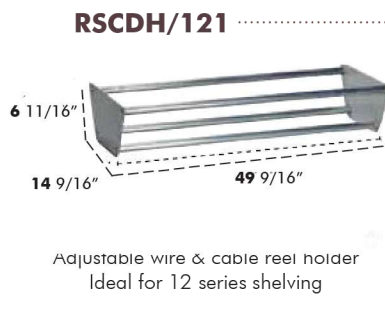

ACCESSORIES FOR 12 SERIES: