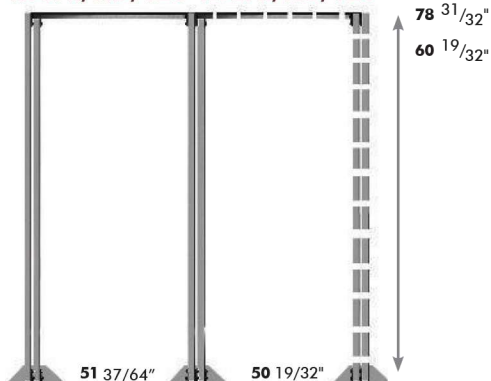

4 Step System

1. Measure the height of your vehicle. If your vehicle height is $60 \frac{19}{32}$ " or lower, then the appropriate post height is 1539. If your vehicle height is between $60 \frac{19}{32}$ " & $78 \frac{31}{32}$ ", then the appropriate post height is 2006. All posts can be cut down in $1 \frac{1}{32}$ " intervals to achieve your desired height.
2. Determine the length of space in your cargo area. You always start with a start frame i.e. is RSSFR/HD/120/1539. If you want to grow it further, then you simply add on extension frame, which can be any length e.g. RSSFR/HD/80/1539.
3. Choose how many shelves you require to fit into your bay/s.
4. Choose your plastic bins & accessories (if required).

RSSFR/HD/120 RSEFR/HD/120