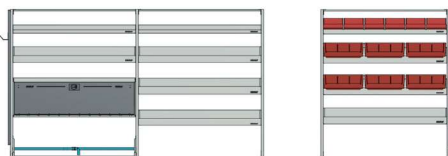

PASSENGER

STANDARD MID-HIGH ROOF	
Ford Transit Regular Mid Roof 130"	
Full Kit #RSFTRMR130GE	
Nissan NV Cargo Van High Roof	
Full Kit #RSNNVCHRGE	
Mercedes Sprinter Standard & High Roof 144"	
Full Kit #RSMSSHR144GE	

STANDARD MID-HIGH ROOF DRIVER		SPECS
Total Width		103"
1 x HD Start Frame - 12 Series	W:52"	
1 x HD Extension Frame - 12 Series	W:51"	
2 x Low Mount Shelf	D:12"	
4 x Floor Mount Shelf	D:16"	
1 x Lockable Box RSLBX/122		
1 x Floor Enclosure RSFLE + RS120A		
1 x End Panel RSPEP/MDRF/L		
2 x Hooks RSPEP/HK		

PASSENGER		SPECS
1 x HD Start Frame - 12 Series	W:52"	
1 x Mid Mount Shelf	D:10"	
3 x Floor Mount Shelf	D:16"	
6 x Red Medium Bin RP60		
6 x Red Large Bin RP240		
1 x End Panel RSPEP/MDRF/R		

MOUNTING BRACKETS INCLUDED

DRIVER