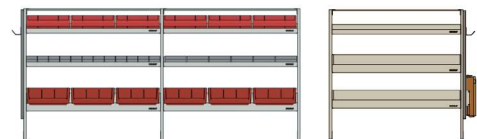

AMERICA'S MOST POPULAR PACKAGE

LONG LOW ROOF KIT SHOWN