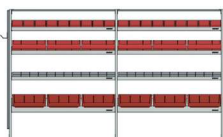

STANDARD MID-HIGH ROOF

DRIVER	SPECS
Total Width	103"
1 x HD Start Frame - 12 Series	W:52"
1 x HD Extension Frame - 12 Series	W:51"
2 x High Mount Shelf	D:8"
2 x Mid Mount Shelf	D:10"
2 x Low Mount Shelf	D:12"
2 x Floor Mount Shelf	D:16"
18 x Red Small Bin RP25	
6 x Red Medium Bin RP120	
12 x Grey Medium Bin RP200	
6 x Red Large Bins RP240	
1 x End Panel RSPEP/MDRF/L	
2 x Hooks RSPEP/HK	

PASSENGER	SPECS
1 x HD Start Frame - 12 Series	W:52"
1 x High Mount Shelf	D:12"
3 x Floor Mount Shelf	D:16"
1 x End Panel RSPEP/MDRF/R	
2 x Hooks RSPEP/HK	
1 x RolaCase RC001/CL	
1 x Case Holder RCVCH	

MOUNTING BRACKETS INCLUDED

DRIVER