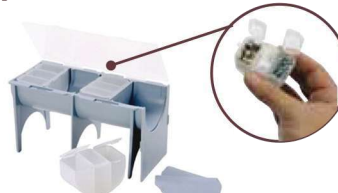

RC001/CH-CL

20 adjustable compartments, 1 tool compartment in front of case. Comes with 9 **RCPLD** dividers
Polycarbonate lid

Dimensions: W:14 9/16" D:14 9/16" H:3 11/32"

RC001/CL

20 adjustable compartments, 1 tool compartment in front of case. Comes with 9 **RCPLD** dividers
Polycarbonate lid

Dimensions: W:14 9/16" D:14 9/16" H:3 11/32"

RC003/QK

1 large compartment, plus 3 compartment lift-out tray with further compartments below, 1 tool compartment.
Includes Quik Kit (**QK001/B-Blue**)

Dimensions: W:14 9/16" D:14 9/16" H:5 1/8"

QK001

10 small compartments, 1 large tool compartment in front of case.

Dimensions: W:12 13/64" D:8 17/64" H:1 31/32"

RC003/D

Dividers to suit **RC003** cases.
Each case holds max. 3 dividers.

RC001/CH

20 adjustable compartments, 1 tool compartment in front of case. Comes with 9 **RCPLD** dividers

Dimensions: W:14 9/16" D:14 9/16" H:3 11/32"

RC002

1 large compartment
1 tool compartment in front of case.

Dimensions: W:14 9/16" D:14 9/16" H:3 11/32"

RC003/CL

1 large tool compartment, plus 3 compartment lift-out tray with further compartments below. Polycarbonate lid

Dimensions: W:14 9/16" D:14 9/16" H:5 1/8"

RC003/D (3 dividers can fit in the case - sold separately)

RCTRY

Small tray with 4 adjustable compartments. Suits **RC001** series cases. Includes new clear micro component storage unit.

RCVCH

Vertical Case Holder: Holds **RC001**, **RC002** or **RC003** series cases. Ideal for wall or end panel mounting.

Dimensions: H:5 29/32" W:14 9/16"

RC001

20 adjustable compartments, 1 tool compartment in front of case. Comes with 9 **RCPLD** dividers

Dimensions: W:14 9/16" D:14 9/16" H:3 11/32"

RC002/CL

1 large compartment
1 tool compartment in front of case. Polycarbonate lid.

Dimensions: W:14 9/16" D:14 9/16" H:3 11/32"

RC003