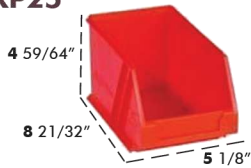

RP25

Small Plastic Bin
1 Compartment