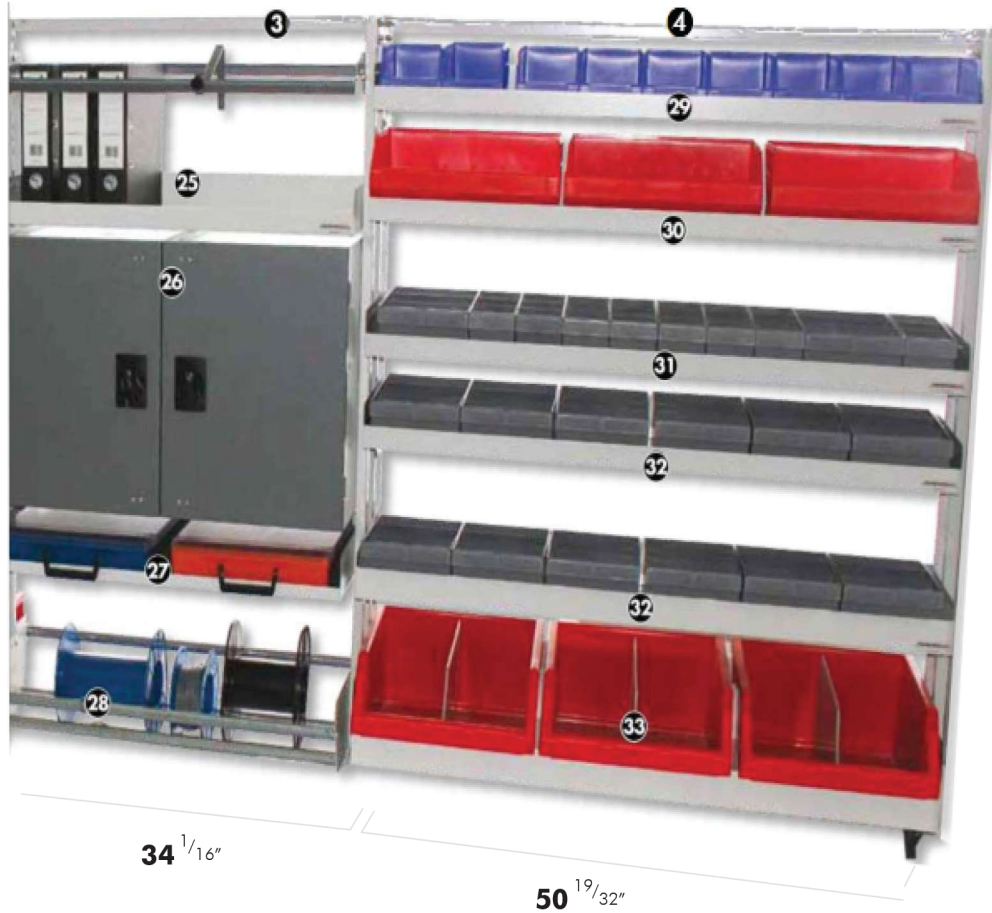

TRUCK & MOBILE STORAGE SOLUTIONS

The configuration of shelves and plastic bins depicted above allows for storage of large, medium and small components typical of today's tradesman and technician's requirements.

ROLA•Shelf will fit all vehicles where shelving is required including: Commercial vans, truck caps and service truck bodies.