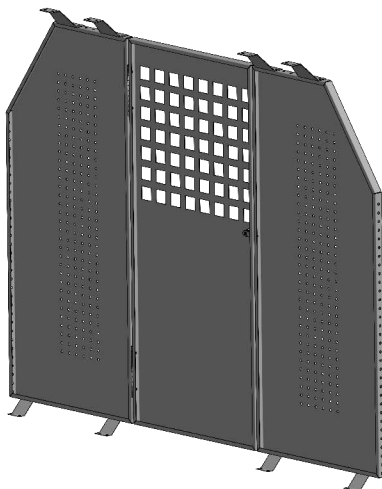

Ford Transit 130" WB Low Roof

**OPT. 1 PICK YOUR SHELVING KITS**

**OPT. 2 DESIGN YOUR OWN SHELVING**

**OPT. 3 CALL TODAY FOR A CUSTOM QUOTE**

 857. 334. 0300

COMPACT PARTITION

SWING DOOR PARTITION

COMPACT CARGO VANS