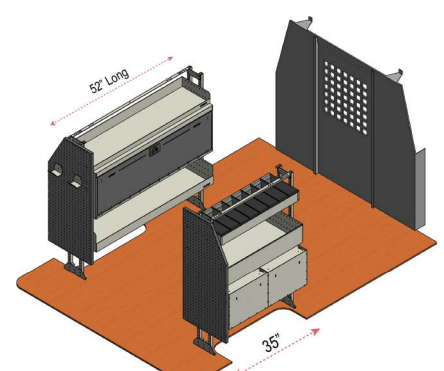

GENERAL PACKAGE

LONG COMPACT KIT SHOWN