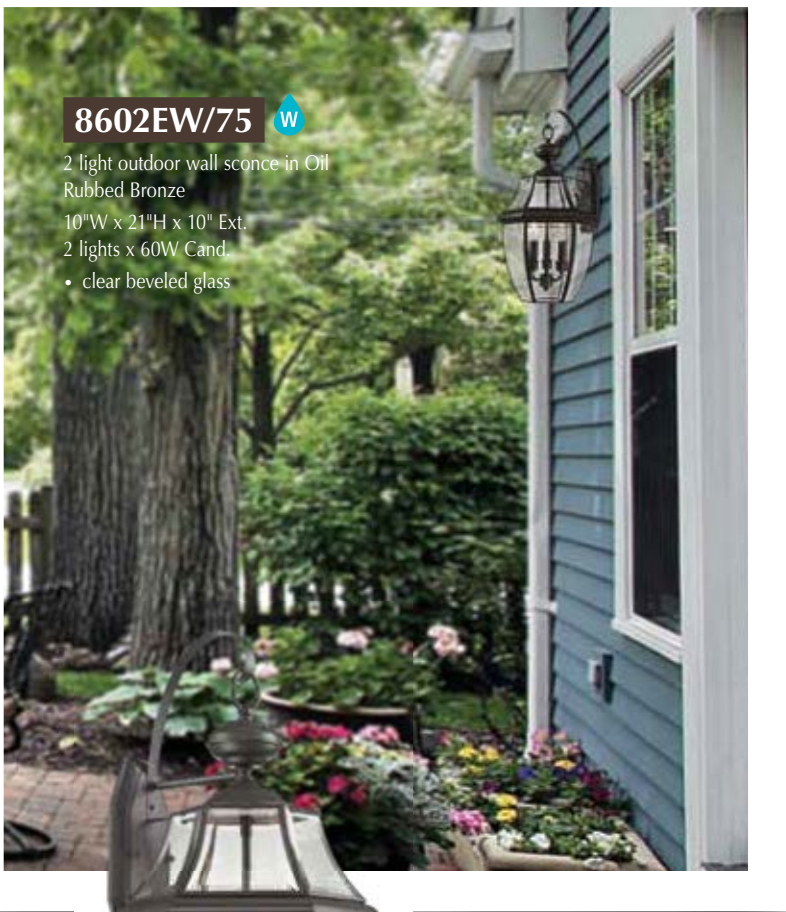

8602EW/75

2 light outdoor wall sconce in Oil Rubbed Bronze

10"W x 21"H x 10" Ext.

2 lights x 60W Cand.

- clear beveled glass

8601EW/75

1 light outdoor wall sconce in Oil Rubbed Bronze

8"W x 12"H x 8" Ext.

1 light x 100W Med.

- clear beveled glass