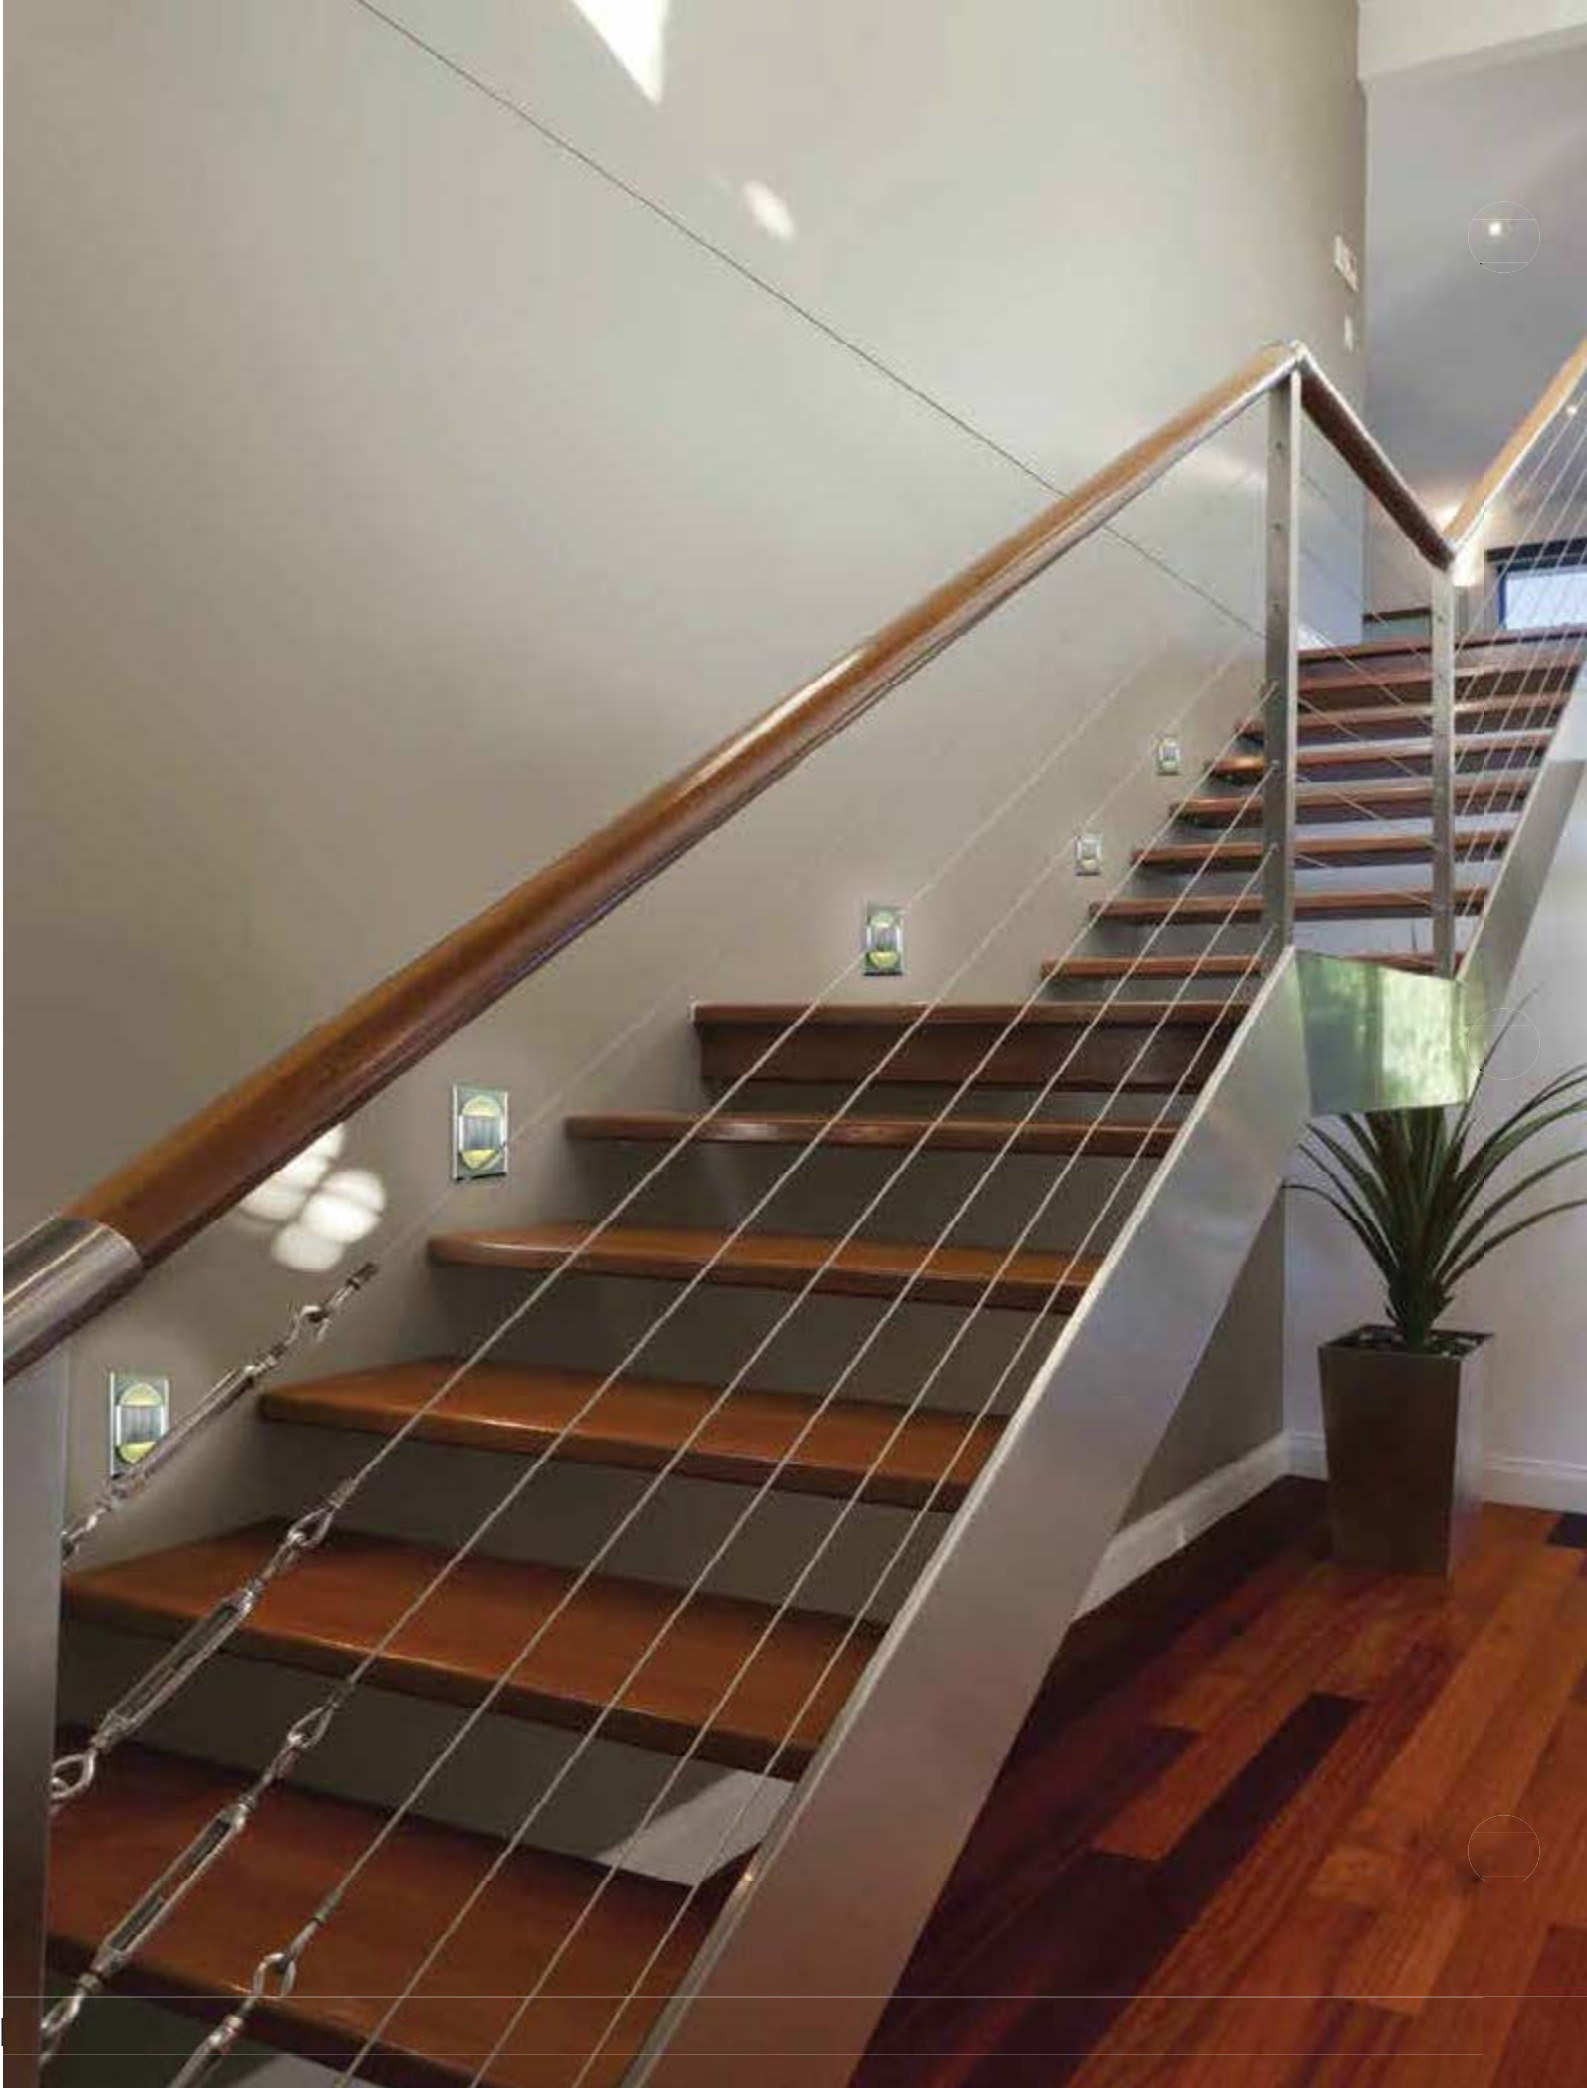

STEP LIGHTING