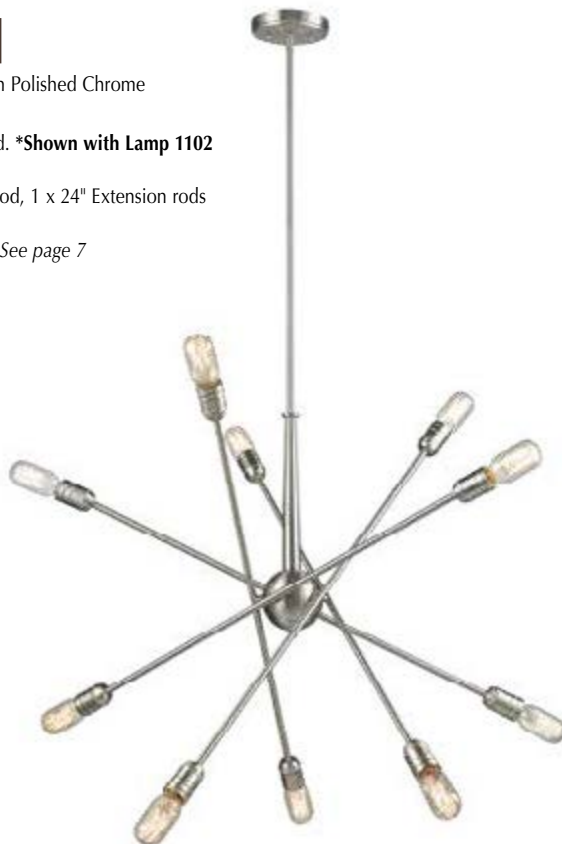

DELPHINE

46233/12

12 light chandelier in Polished Chrome
16"W x 16"H
12 lights x 60W Med. ***Shown with Lamp 1102**
43" Overall height
{1 x 6" rod, 2 x 12" rods with hang straight}
**lamp not included-See page 7*

46261/10

10 light chandelier in Polished Chrome
33"W x 15"H
10 lights x 60W Med. ***Shown with Lamp 1102**
59" Overall height
{1 x 6" rod, 1 x 12" rod, 1 x 24" Extension rods with hang straight}
**lamp not included-See page 7*

46260/6

6 light chandelier in Polished Chrome
28"W x 12"H
6 lights x 60W Med. ***Shown with Lamp 1102**
56" Overall height
{1 x 6" rod, 1 x 12" rod, 1 x 24" Extension rods with hang straight}
**lamp not included-See page 7*