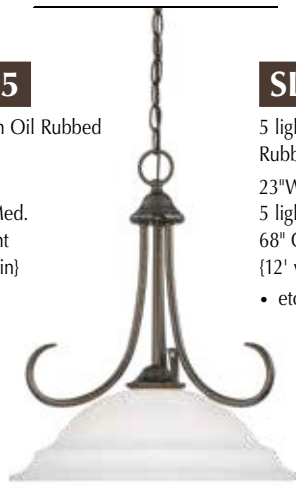

**SL891615**

1 light pendant in Oil Rubbed Bronze
 16"W x 18"H
 1 light x 150W Med.
 66" Overall height
 {12' wire} {4' chain}
 • etched glass

**SL805115**

5 light chandelier in Oil Rubbed Bronze
 23"W x 20"H
 5 lights x 100W Med.
 68" Overall height
 {12' wire} {4' chain}
 • etched glass