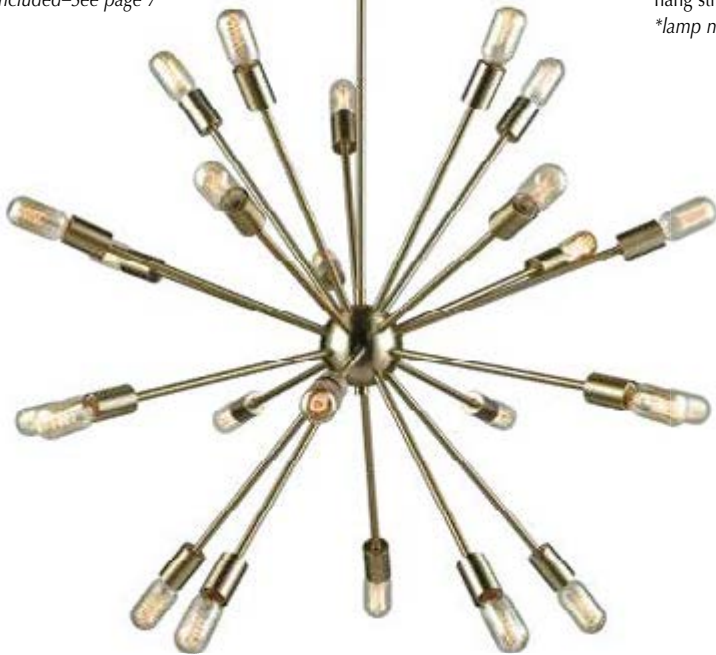

46245/24

24 light chandelier in Satin Brass
36"W x 36"H
24 lights x 60W Med. *Shown with Lamp 1102
50" Overall height
{1 x 6" rod, 2 x 12" rods with hang straight}
*lamp not included-See page 7