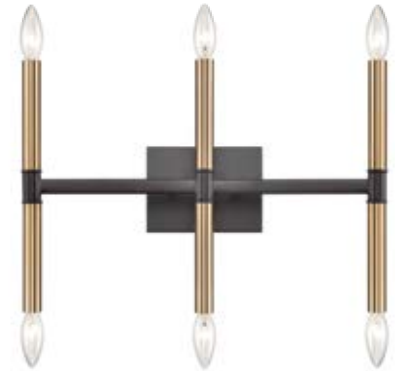

CN260611

6 light bath bar in Oil Rubbed Bronze with Gold Rods
19"W x 13"H x 5" Ext.
6 lights x 60W Cand.