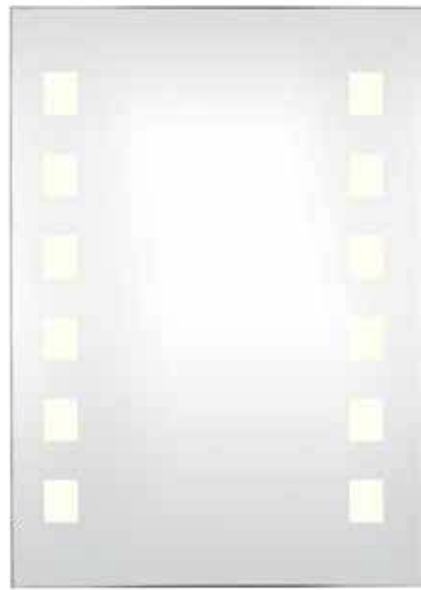

LED

1179-003

ITEM NO.	COLLECTION	BULB	W	H	EXT.	ADDITIONAL DETAILS
1179-003	Studio	8W-1100 Lumen LED (included)	20"	24"	2"	6000K, dimmable
1179-005	Runway	9W-1300 Lumen LED (included)	24"	32"	2"	6000K, dimmable
1179-007	Blabla	12W-1400 Lumen LED (included)	20"	28"	2"	6000K, dimmable

LED MIRRORS