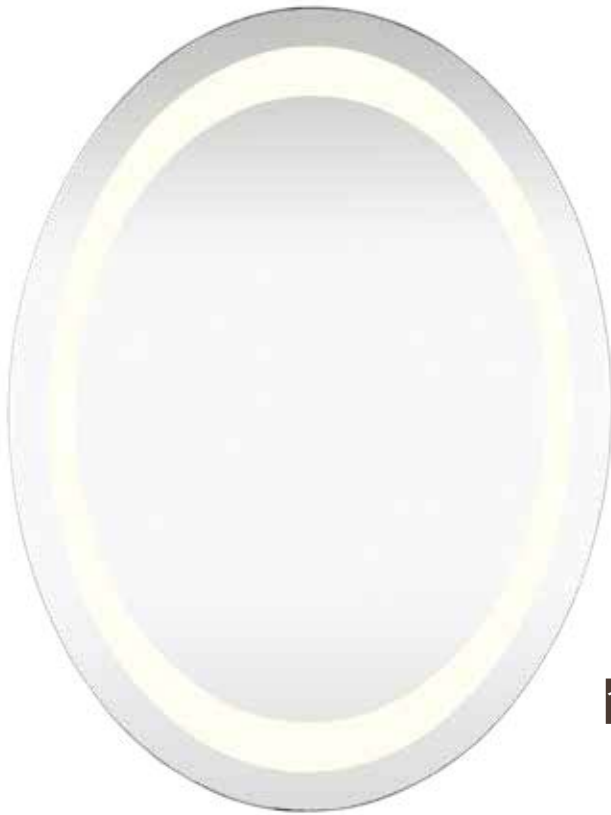

LED

1179-006