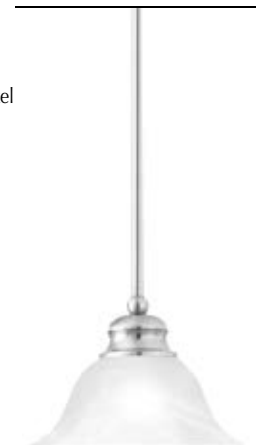

SL829678

1 light mini pendant in Brushed Nickel
10"W x 6"H
1 light x 100W Med.
42" Overall height
{12' wire} {2-12" + 2-6" rods}
• alabaster style glass