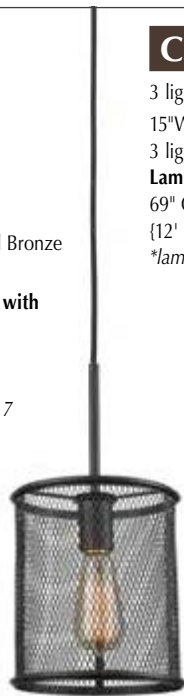

CN250151

1 light pendant in Oil Rubbed Bronze
8"W x 14"H
1 light x 100W Med. ***Shown with Lamp 1092***
75" Overall height
{12' cord}
*lamp not included-See page 7