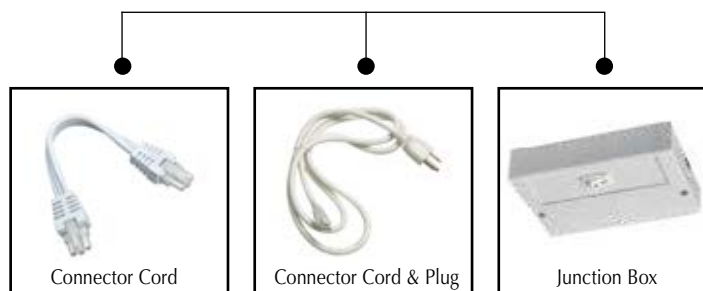

AURORA ACCESSORIES (NOT INCLUDED)

Product Code	Accessory	Product Code	Accessory	Product Code	Accessory
UCX00640 (White)	6" Connector Cord	UCX07040 (White)	70" Connector Cord	UCX99940 (White)	Junction Box
UCX00665 (Black)	6" Connector Cord	UCX07065 (Black)	70" Connector Cord	UCX99965 (Black)	Junction Box
UCX01240 (White)	12" Connector Cord	UCX00140 (White)	72" Connector Cord & Plug	UCX98888	Bag of 6 Romex Connectors
UCX01265 (Black)	12" Connector Cord	UCX00165 (Black)	72" Connector Cord & Plug		
UCX02440 (White)	24" Connector Cord	UCX00340 (White)	Close Connect Terminal	<i>Note: Accessories are available as a 6 pack. See price sheet.</i>	
UCX02465 (Black)	24" Connector Cord	UCX00365 (Black)	Close Connect Terminal		

TASK LIGHTING