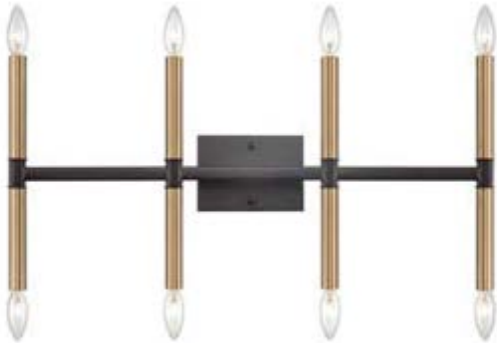

CN260811

8 light bath bar in Oil Rubbed Bronze with Gold Rods
28"W x 13"H x 5" Ext.
8 lights x 60W Cand.