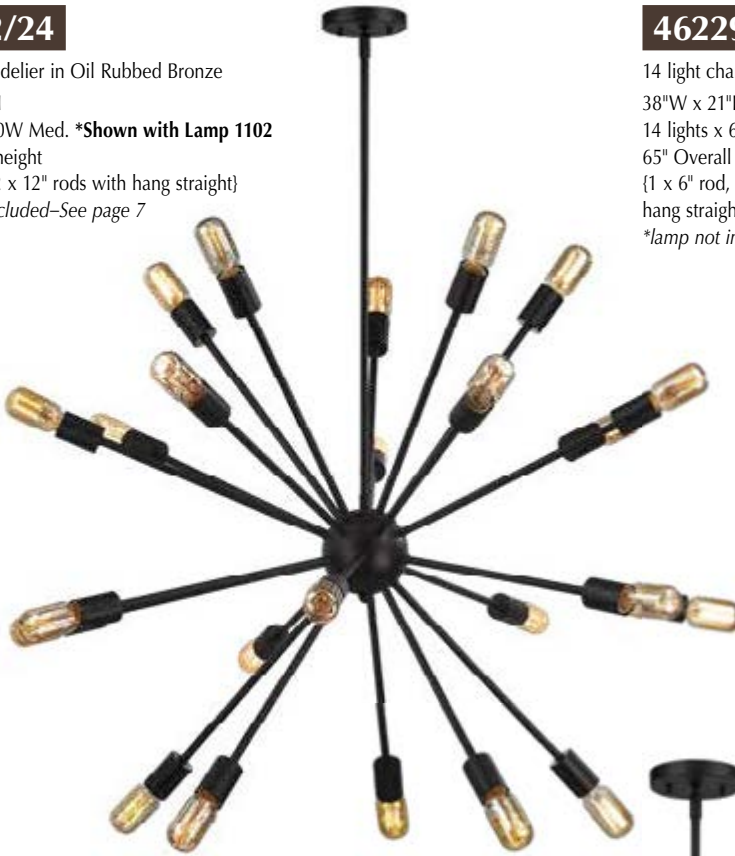

46244/12

12 light chandelier in Satin Brass
27"W x 27"H
12 lights x 60W Med. *Shown with Lamp 1102
47" Overall height
{1 x 6" rod, 2 x 12" rods with hang straight}
*lamp not included-See page 7

46240/6

6 light chandelier in Satin Brass
28"W x 12"H
6 lights x 60W Med. *Shown with Lamp 1102
56" Overall height
{1 x 6" rod, 1 x 12" rod, 1 x 24" Extension rods with hang straight}
*lamp not included-See page 7

DELPHINE

46243/12

12 light chandelier in Satin Brass
16"W x 16"H
12 lights x 60W Med. ***Shown with Lamp 1102**
43" Overall height
{1 x 6" rod, 2 x 12" rods with hang straight}
**lamp not included-See page 7*

46241/10

10 light chandelier in Satin Brass
33"W x 15"H
10 lights x 60W Med. ***Shown with Lamp 1102**
59" Overall height
{1 x 6" rod, 1 x 12" rod, 1 x 24" Extension rods with hang straight}
**lamp not included-See page 7*

46232/24

24 light chandelier in Oil Rubbed Bronze
36"W x 36"H
24 lights x 60W Med. *Shown with Lamp 1102
50" Overall height
{1 x 6" rod, 2 x 12" rods with hang straight}
*lamp not included-See page 7

46229/14