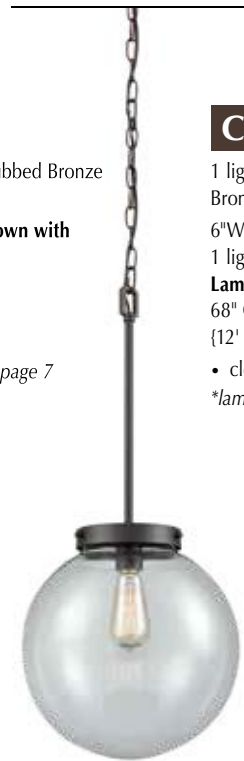

CN129041

1 light pendant in Oil Rubbed Bronze
12"W x 13"H
1 light x 60W Med. ***Shown with Lamp 1092***
74" Overall height
{12' wire} {60" chain}
• clear glass
**lamp not included—See page 7*

CN129151

1 light mini pendant in Oil Rubbed Bronze
6"W x 7"H
1 light x 60W Med. ***Shown with Lamp 1092***
68" Overall height
{12' wire} {60" chain}
• clear glass
**lamp not included—See page 7*