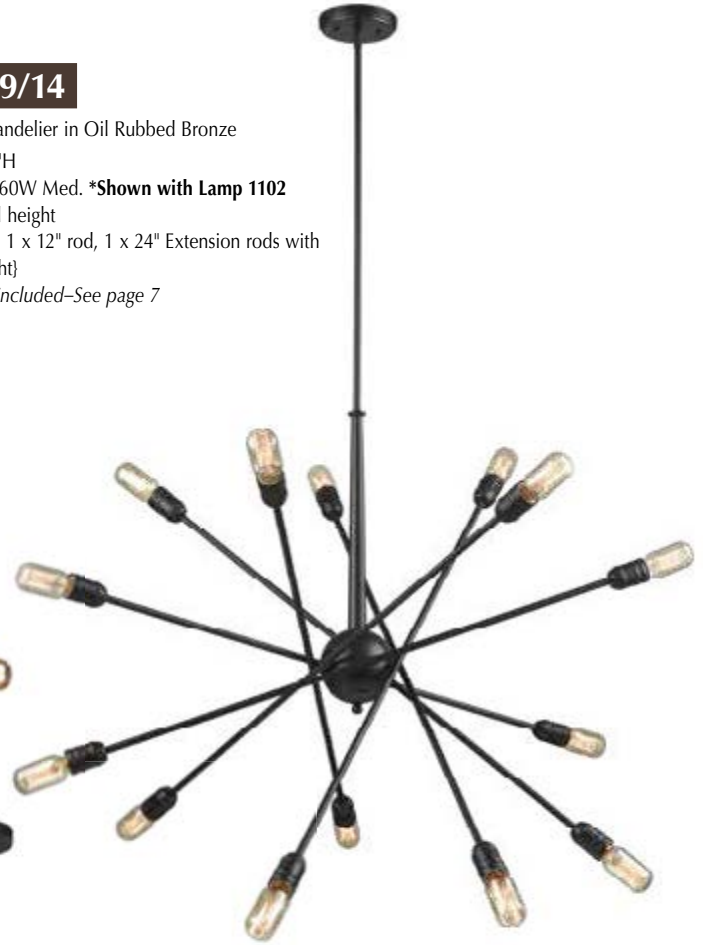

46241/10

10 light chandelier in Satin Brass
33"W x 15"H
10 lights x 60W Med. ***Shown with Lamp 1102**
59" Overall height
{1 x 6" rod, 1 x 12" rod, 1 x 24" Extension rods with hang straight}
**lamp not included-See page 7*

46232/24

24 light chandelier in Oil Rubbed Bronze
36"W x 36"H
24 lights x 60W Med. *Shown with Lamp 1102
50" Overall height
{1 x 6" rod, 2 x 12" rods with hang straight}
*lamp not included-See page 7

46229/14

14 light chandelier in Oil Rubbed Bronze
38"W x 21"H
14 lights x 60W Med. *Shown with Lamp 1102
65" Overall height
{1 x 6" rod, 1 x 12" rod, 1 x 24" Extension rods with hang straight}
*lamp not included-See page 7