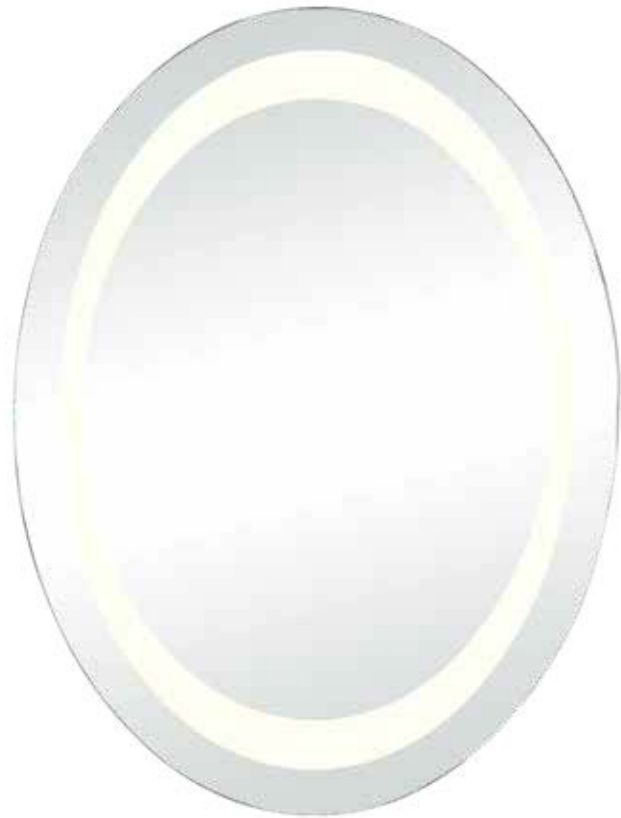

1179-009

ITEM NO.	COLLECTION	BULB	W	H	EXT.	ADDITIONAL DETAILS
1179-006	Oval	12W-1400 Lumen LED (included)	24"	32"	2"	6000K, dimmable
1179-009	Skorpios	15W-1380 Lumen LED (included)	24"	32"	2"	3000K, 63 CRI, dimmable

LED MIRRORS