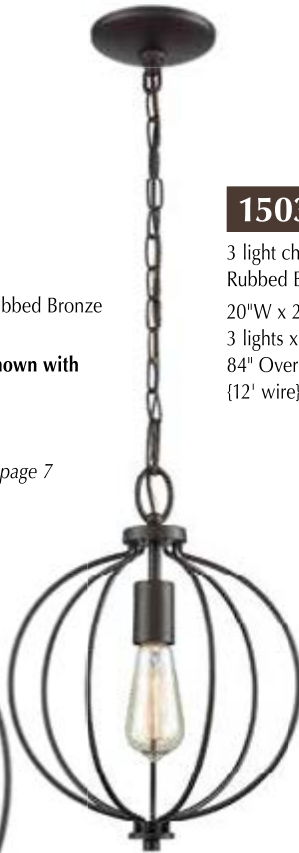

1509CH/10

9 light chandelier in Oil Rubbed Bronze
34"W x 31"H
9 lights x 60W Cand.
92" Overall height
{12' wire} {60" chain}

1505CH/10

5 light chandelier in Oil Rubbed Bronze
20"W x 23"H
5 lights x 60W Cand.
84" Overall height
{12' wire} {60" chain}

CN15751

5 light chandelier in Oil Rubbed Bronze
19"W x 22"H
5 lights x 60W Cand. ***Shown with Lamp 1101***
83" Overall height
{12' wire} {60" chain}

- clear glass ball

**lamp not included—See page 7*

CN15711

1 light pendant in Oil Rubbed Bronze
11"W x 15"H
1 light x 100W Med. ***Shown with Lamp 1092***
76" Overall height
{12' wire} {60" chain}

**lamp not included—See page 7*

1503CH/10

3 light chandelier in Oil Rubbed Bronze
20"W x 22"H
3 lights x 60W Cand.
84" Overall height
{12' wire} {60" chain}