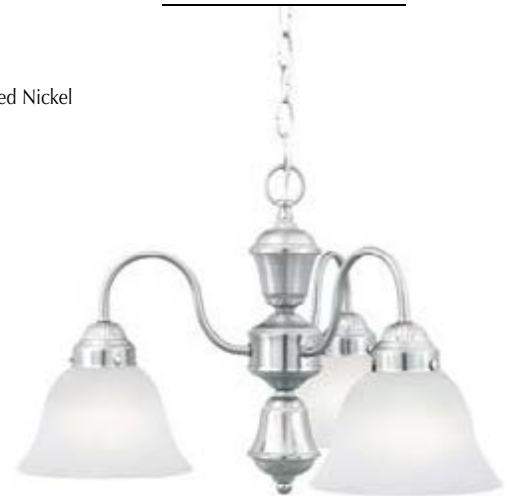

SL801178

3 light chandelier in Brushed Nickel
21"W x 13"H
3 lights x 100W Med.
60" Overall height
{12' wire} {4' chain}
• etched glass