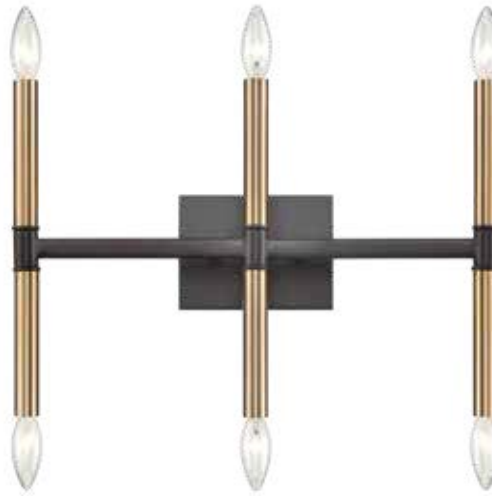

symbol denotes up or down mounting

BATH

NOTRE DAME

CN260471

4 light wall sconce in Oil Rubbed Bronze with Gold Rods
10"W x 13"H x 5"Ext.
4 lights x 60W Cand.

CN260611

6 light bath bar in Oil Rubbed Bronze with Gold Rods
19"W x 13"H x 5"Ext.
6 lights x 60W Cand.