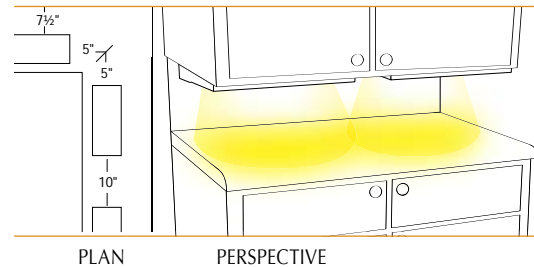

Product Code	Fixture Dimensions	Lamp
9"	ZL009RSF (White)	9"L x 4 3/4"W x 1 5/16"D	25W 120V wedge base xenon included
	ZL309RSF (Bronze)		L9 Replacement Lamp
17"	ZL017RSF (White)	17 1/2"L x 4 3/4"W x 1 5/16"D	2 x 25W 120V wedge base xenon included
	ZL317RSF (Bronze)		L9 Replacement Lamp
26"	ZL026RSF (White)	26"L x 4 3/4"W x 1 5/16"D	3 x 25W 120V wedge base xenon included
	ZL326RSF (Bronze)		L9 Replacement Lamp
34"	ZL035RSF (White)	34 1/2" W x 4 3/4"W x 1 5/16"D	4 x 25W 120V wedge base xenon included
	ZL335RSF (Bronze)		L9 Replacement Lamp
48"	ZL048RSF (White)	48" W x 4 3/4"W x 1 5/16"D	5 x 25W 120V wedge base xenon included
	ZL348RSF (Bronze)		L9 Replacement Lamp