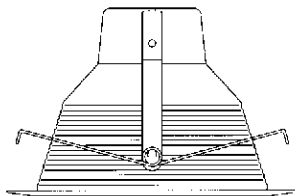

Fully enclosed trims also support the socket and lamp, so the socket plate must be removed prior to installation. (Or use NSP version.)