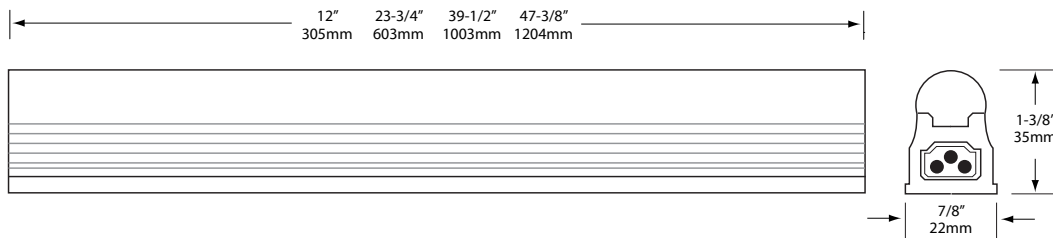

NOTE: Zee-Stick comes complete with standard spring metal brackets and screws. CUSTOM ANGLED BRACKETS ARE AVAILABLE. Consult factory. Interconnectable utilizing Alico ZeeStick connectors. Maximum run per feed is 12 units un-dimmed, six units dimmed.

TASK LIGHTING