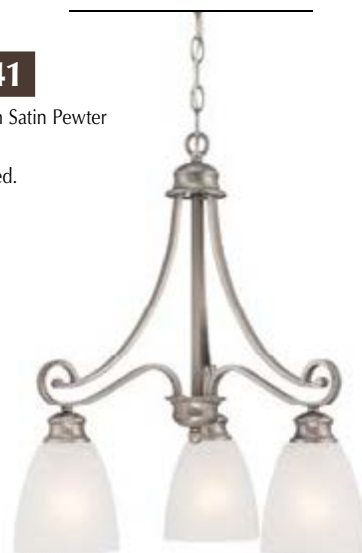

TK0016741

3 light chandelier in Satin Pewter
19"W x 23"H
3 lights x 100W Med.
51" Overall height
{12' wire} {4' chain}

- etched glass