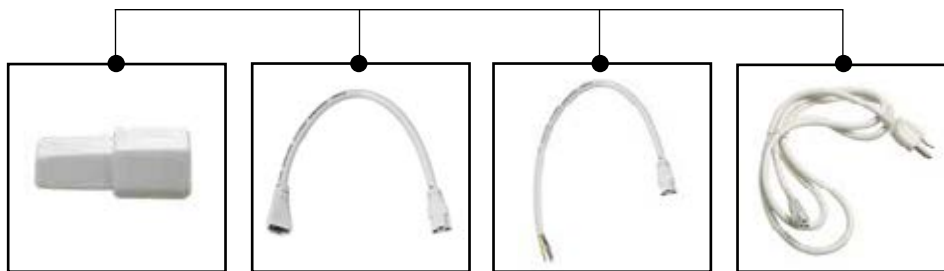

EACH FIXTURE INCLUDES:

ZeeStick Inline
Connector
ZSBUTT-N-30 (White)

ZeeStick 12" Flexible
Joiner
ZSCON12-N-30
(White)

ZeeStick 24" Flexible
Joiner for Hardwire
ZSCON24-N-30 (White)

ZeeStick 72" Cord
and Plug
ZSPUG-N-30 (White)