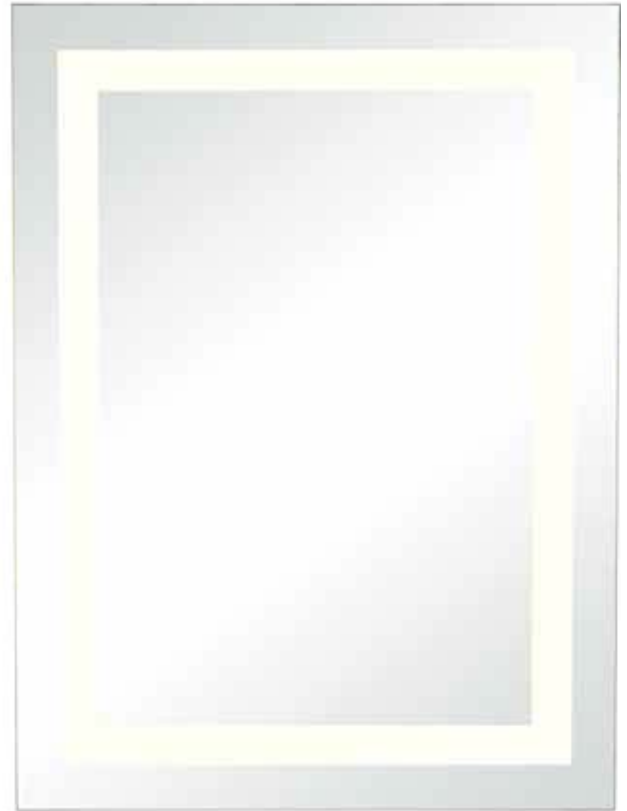

1179-008

ITEM NO.	COLLECTION	BULB	W	H	EXT.	ADDITIONAL DETAILS
1179-004	Montpellier	16W-1700 Lumen LED (included)	24"	32"	2"	6000K, dimmable
1179-008	Skorpios	18W-1656 Lumen LED (included)	24"	32"	2"	3000K, 63 CRI, dimmable

LED MIRRORS